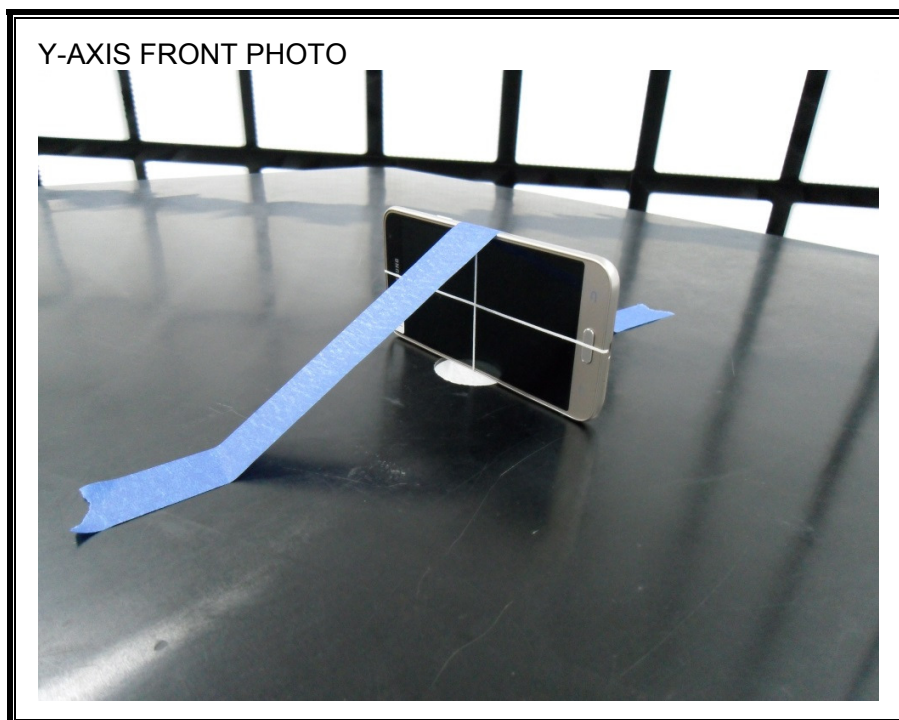

11. SETUP PHOTOS

ANTENNA PORT CONDUCTED RF MEASUREMENT SETUP

RADIATED RF MEASUREMENT SETUP (BELOW 1 GHz)

RADIATED RF MEASUREMENT SETUP (ABOVE 1 GHz)

RADIATED RF MEASUREMENT SETUP FOR PORTABLE CONFIGURATION

POWERLINE CONDUCTED EMISSIONS MEASUREMENT SETUP

END OF REPORT