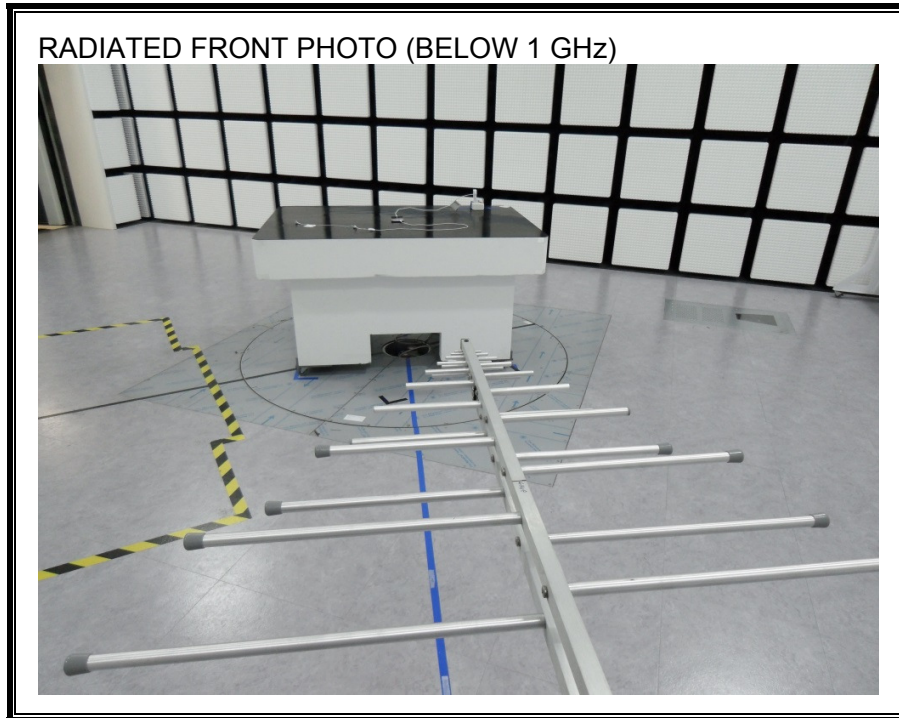

11. SETUP PHOTOS

ANTENNA PORT CONDUCTED RF MEASUREMENT SETUP

RADIATED RF MEASUREMENT SETUP (BELOW 1 GHz)

RADIATED RF MEASUREMENT SETUP (ABOVE 1 GHz)

RADIATED RF MEASUREMENT SETUP FOR PORTABLE CONFIGURATION

POWERLINE CONDUCTED EMISSIONS MEASUREMENT SETUP

END OF REPORT