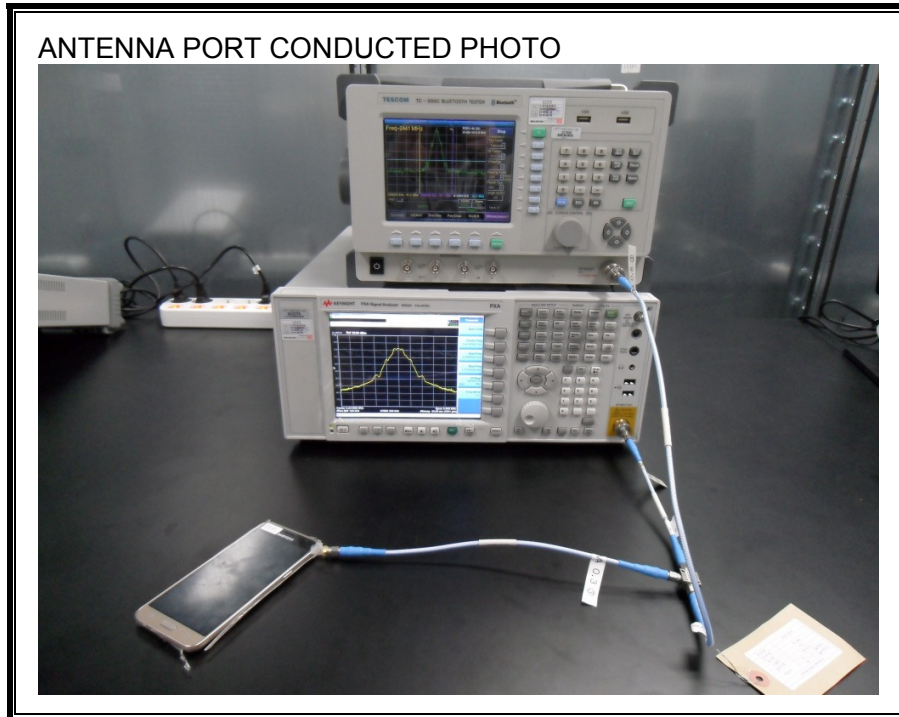

11. SETUP PHOTOS

ANTENNA PORT CONDUCTED RF MEASUREMENT SETUP

RADIATED RF MEASUREMENT SETUP (BELOW 1 GHz)

RADIATED RF MEASUREMENT SETUP (ABOVE 1 GHz)

RADIATED RF MEASUREMENT SETUP FOR PORTABLE CONFIGURATION

POWERLINE CONDUCTED EMISSIONS MEASUREMENT SETUP

END OF REPORT