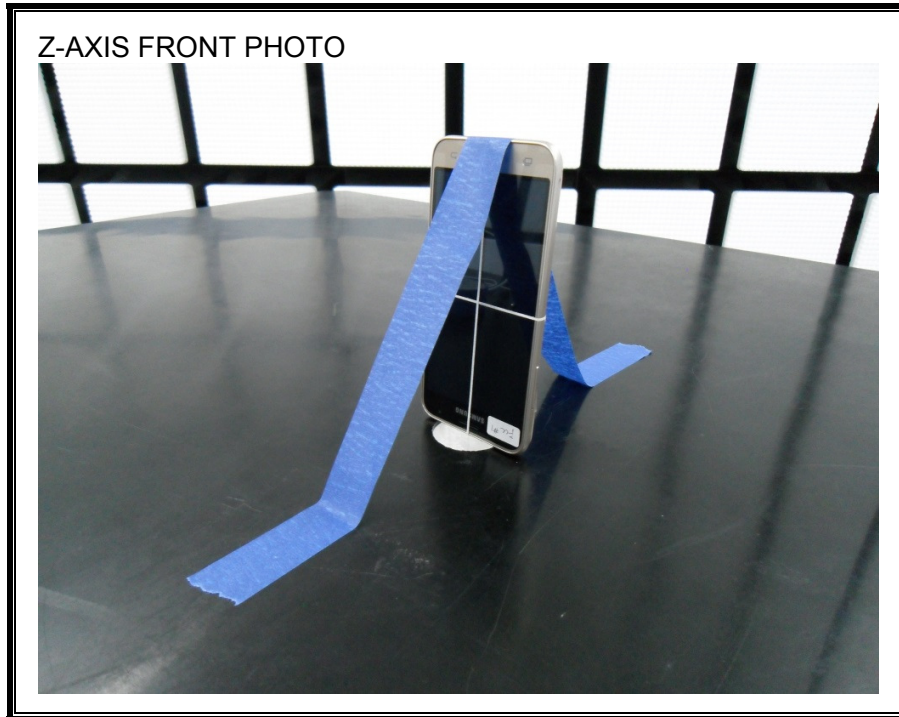

11. SETUP PHOTOS

ANTENNA PORT CONDUCTED RF MEASUREMENT SETUP

RADIATED RF MEASUREMENT SETUP (BELOW 1 GHz)

RADIATED RF MEASUREMENT SETUP (ABOVE 1 GHz)

RADIATED RF MEASUREMENT SETUP FOR PORTABLE CONFIGURATION

POWERLINE CONDUCTED EMISSIONS MEASUREMENT SETUP

END OF REPORT