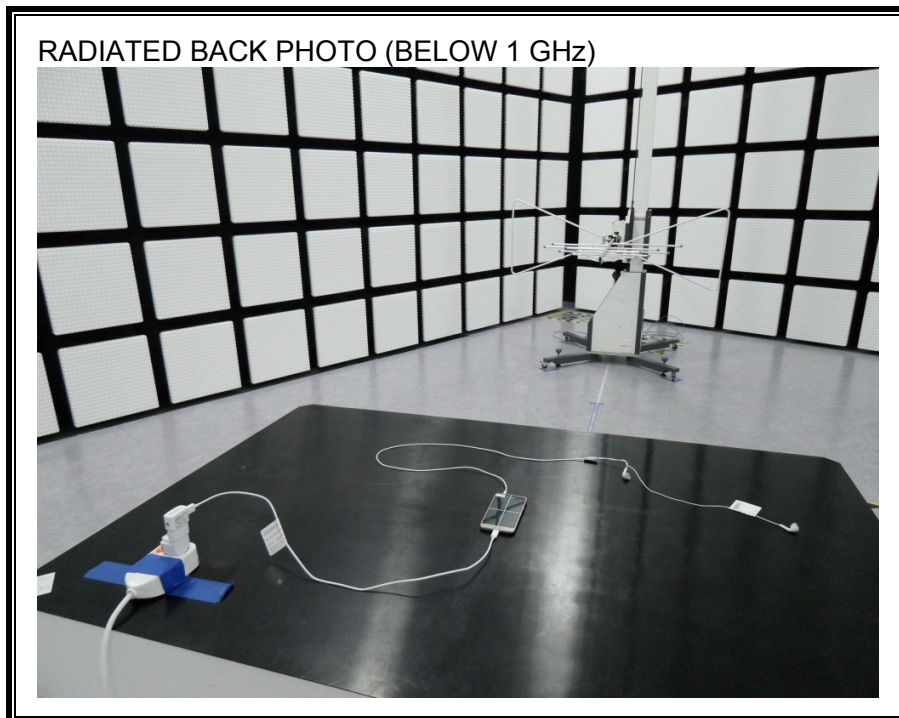

11. SETUP PHOTOS

ANTENNA PORT CONDUCTED RF MEASUREMENT SETUP

RADIATED RF MEASUREMENT SETUP (BELOW 1 GHz)

RADIATED RF MEASUREMENT SETUP (ABOVE 1 GHz)

RADIATED RF MEASUREMENT SETUP FOR PORTABLE CONFIGURATION

POWERLINE CONDUCTED EMISSIONS MEASUREMENT SETUP

END OF REPORT