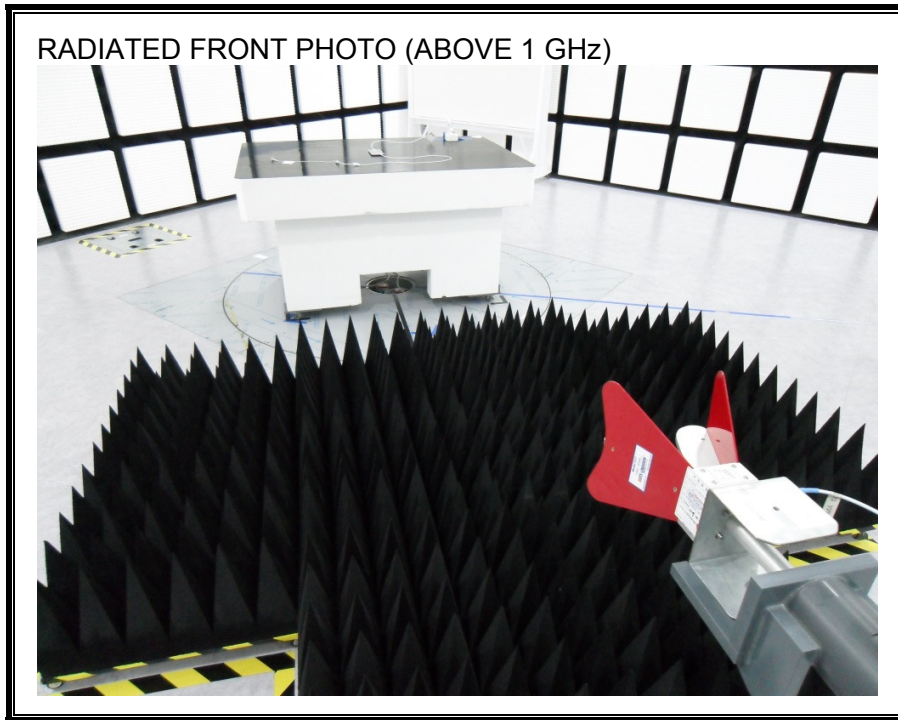

11. SETUP PHOTOS

ANTENNA PORT CONDUCTED RF MEASUREMENT SETUP

RADIATED RF MEASUREMENT SETUP (BELOW 1 GHz)

RADIATED RF MEASUREMENT SETUP (ABOVE 1 GHz)

RADIATED RF MEASUREMENT SETUP FOR PORTABLE CONFIGURATION

POWERLINE CONDUCTED EMISSIONS MEASUREMENT SETUP

END OF REPORT