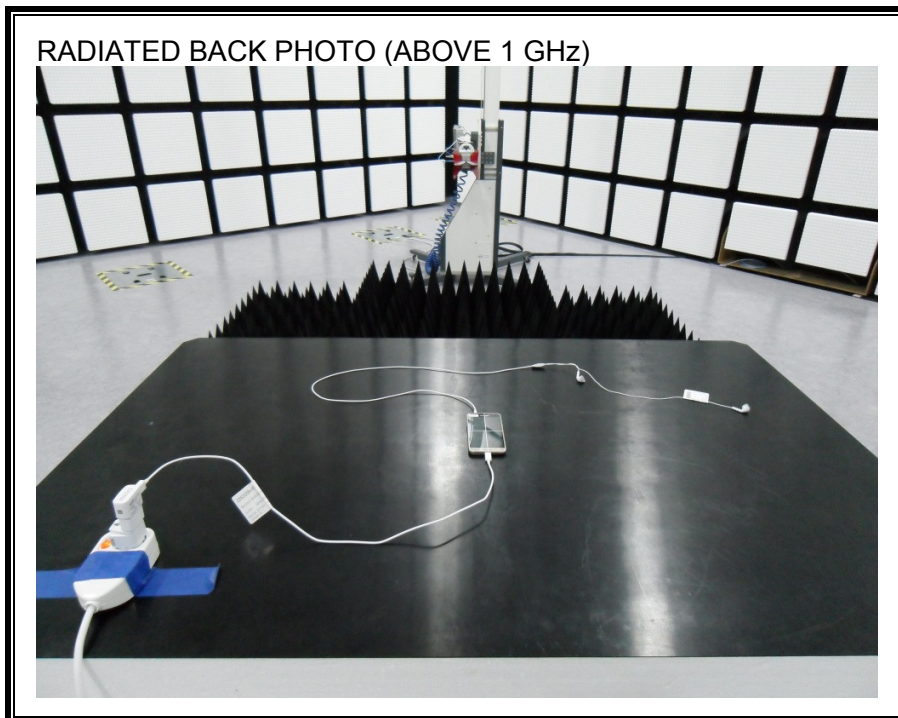

11. SETUP PHOTOS

ANTENNA PORT CONDUCTED RF MEASUREMENT SETUP

RADIATED RF MEASUREMENT SETUP (BELOW 1 GHz)

RADIATED RF MEASUREMENT SETUP (ABOVE 1 GHz)

RADIATED RF MEASUREMENT SETUP FOR PORTABLE CONFIGURATION

POWERLINE CONDUCTED EMISSIONS MEASUREMENT SETUP

END OF REPORT