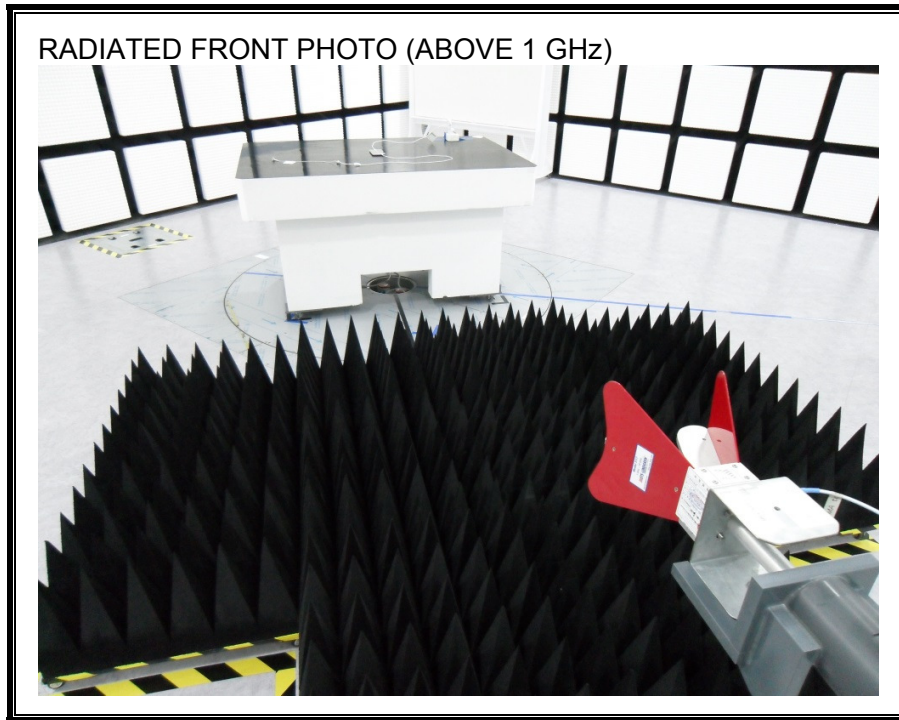

13. SETUP PHOTOS

ANTENNA PORT CONDUCTED RF MEASUREMENT SETUP

RADIATED RF MEASUREMENT SETUP (BELOW 1 GHz)

RADIATED RF MEASUREMENT SETUP (ABOVE 1 GHz)

RADIATED RF MEASUREMENT SETUP FOR PORTABLE CONFIGURATION

POWERLINE CONDUCTED EMISSIONS MEASUREMENT SETUP

END OF REPORT