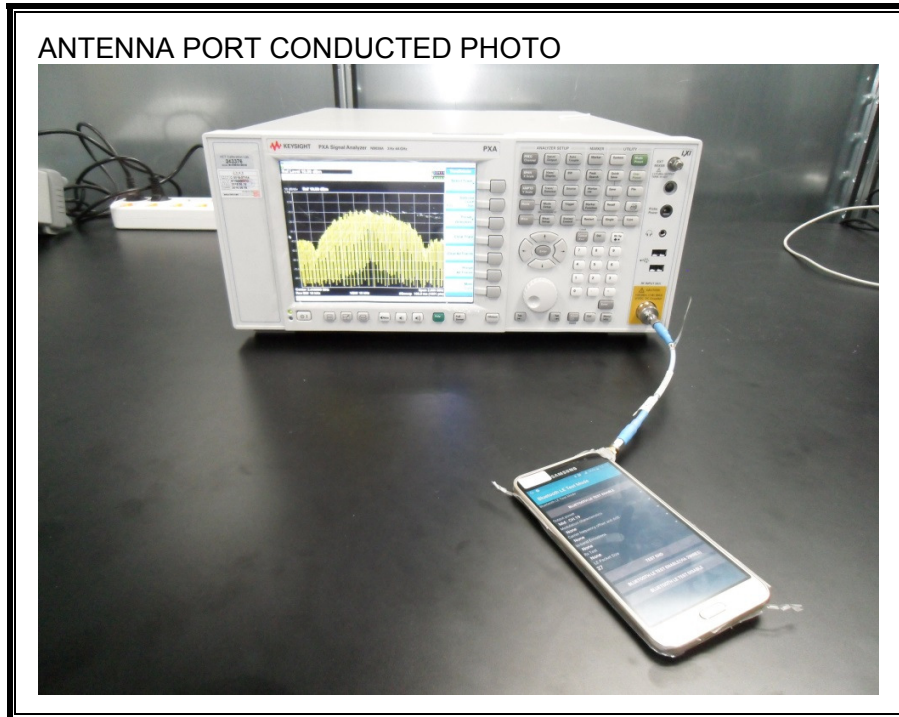

13. SETUP PHOTOS

ANTENNA PORT CONDUCTED RF MEASUREMENT SETUP

RADIATED RF MEASUREMENT SETUP (BELOW 1 GHz)

RADIATED RF MEASUREMENT SETUP (ABOVE 1 GHz)

RADIATED RF MEASUREMENT SETUP FOR PORTABLE CONFIGURATION

POWERLINE CONDUCTED EMISSIONS MEASUREMENT SETUP

END OF REPORT