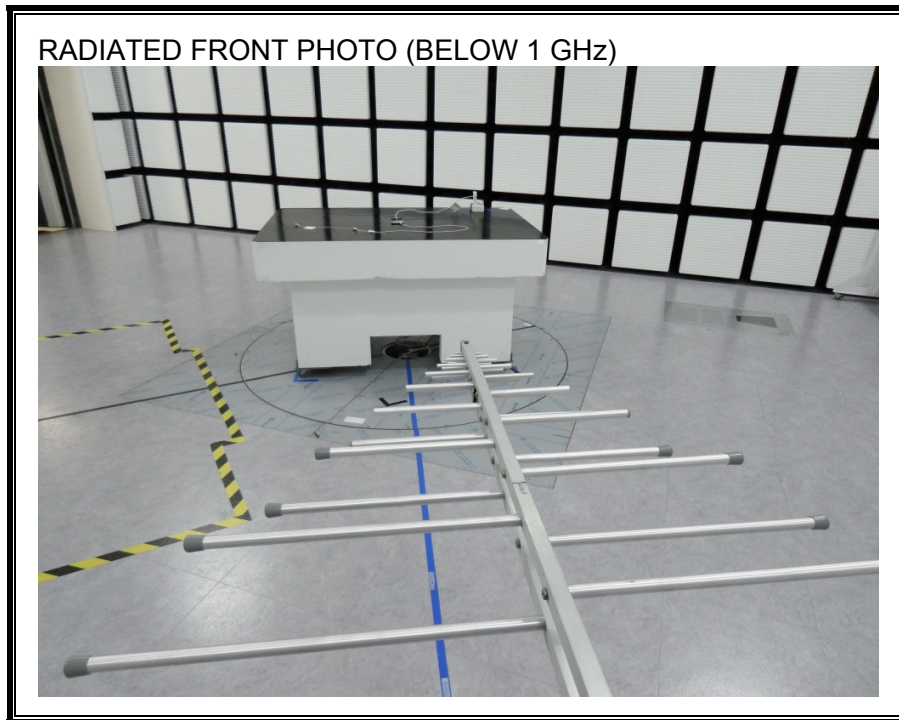

13. SETUP PHOTOS

ANTENNA PORT CONDUCTED RF MEASUREMENT SETUP

RADIATED RF MEASUREMENT SETUP (BELOW 1 GHz)

RADIATED RF MEASUREMENT SETUP (ABOVE 1 GHz)

RADIATED RF MEASUREMENT SETUP FOR PORTABLE CONFIGURATION

POWERLINE CONDUCTED EMISSIONS MEASUREMENT SETUP

END OF REPORT