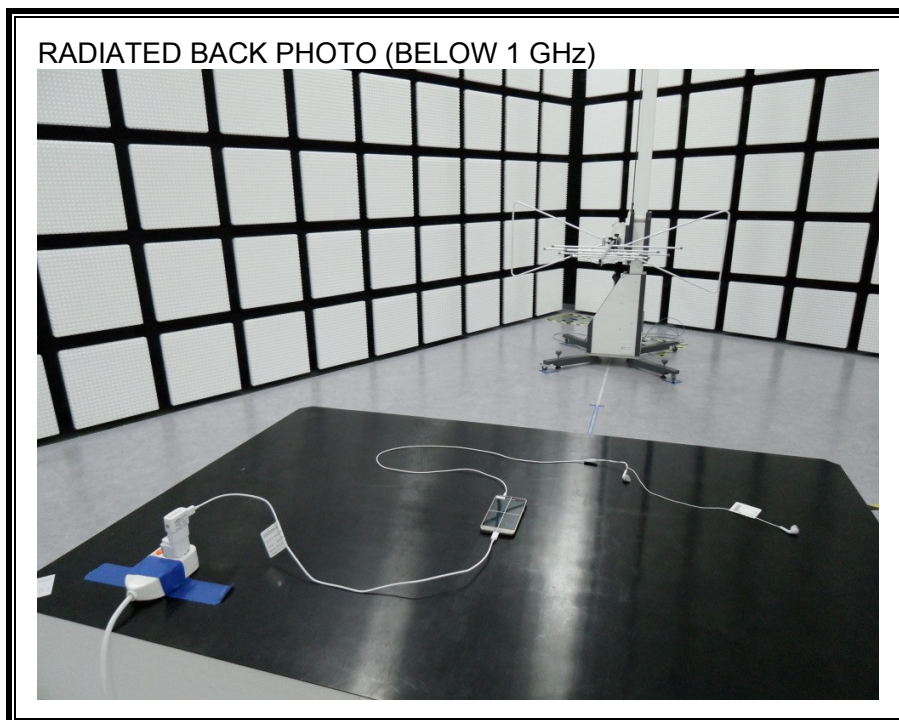

13. SETUP PHOTOS

ANTENNA PORT CONDUCTED RF MEASUREMENT SETUP

RADIATED RF MEASUREMENT SETUP (BELOW 1 GHz)

RADIATED RF MEASUREMENT SETUP (ABOVE 1 GHz)

RADIATED RF MEASUREMENT SETUP FOR PORTABLE CONFIGURATION

POWERLINE CONDUCTED EMISSIONS MEASUREMENT SETUP

END OF REPORT