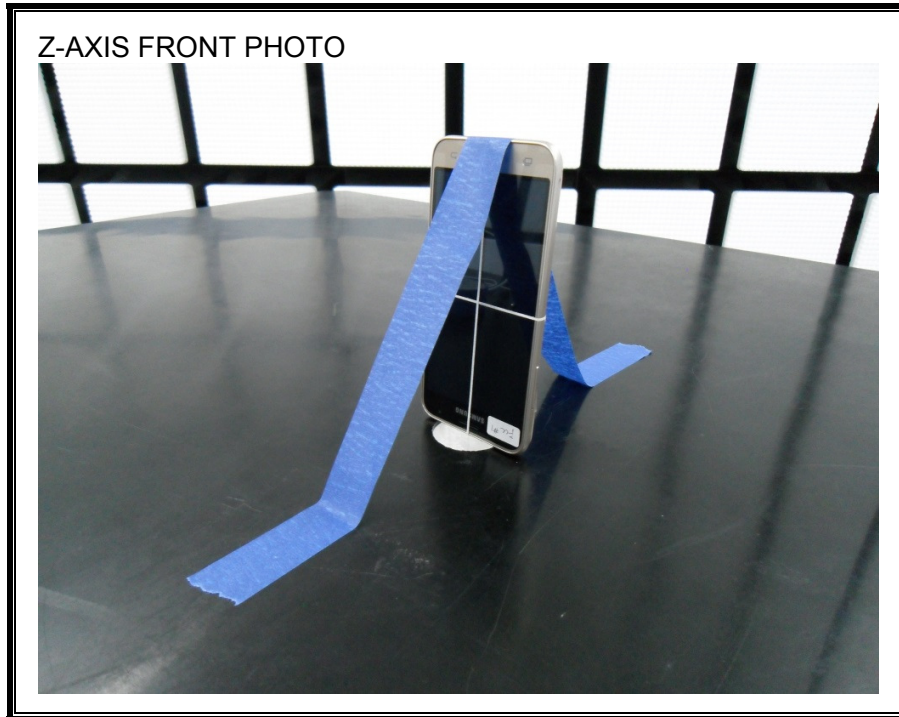

13. SETUP PHOTOS

ANTENNA PORT CONDUCTED RF MEASUREMENT SETUP

RADIATED RF MEASUREMENT SETUP (BELOW 1 GHz)

RADIATED RF MEASUREMENT SETUP (ABOVE 1 GHz)

RADIATED RF MEASUREMENT SETUP FOR PORTABLE CONFIGURATION

POWERLINE CONDUCTED EMISSIONS MEASUREMENT SETUP

END OF REPORT