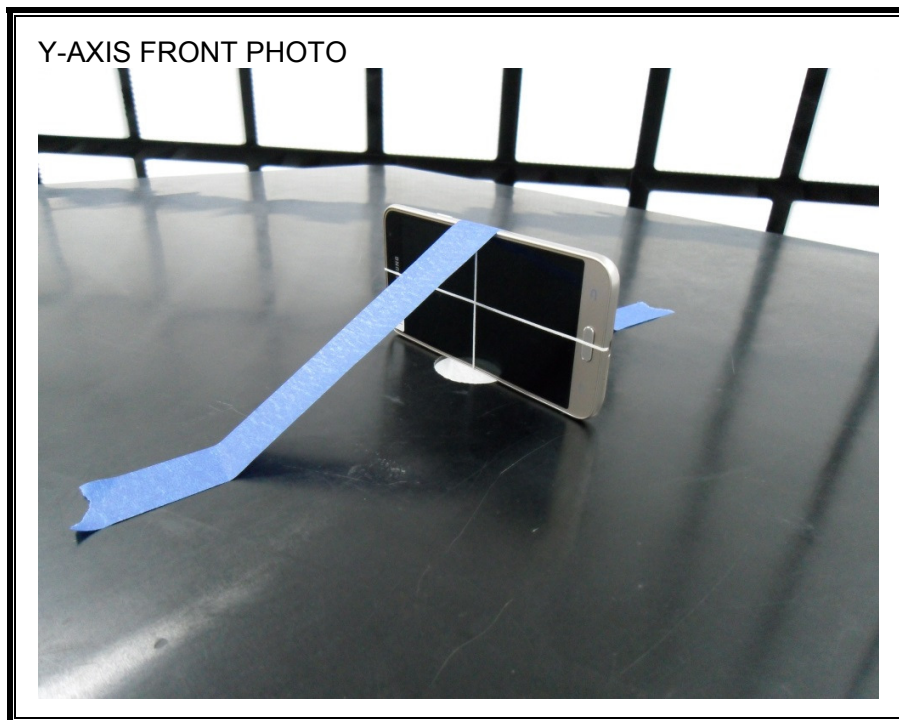

13. SETUP PHOTOS

ANTENNA PORT CONDUCTED RF MEASUREMENT SETUP

RADIATED RF MEASUREMENT SETUP (BELOW 1 GHz)

RADIATED RF MEASUREMENT SETUP (ABOVE 1 GHz)

RADIATED RF MEASUREMENT SETUP FOR PORTABLE CONFIGURATION

POWERLINE CONDUCTED EMISSIONS MEASUREMENT SETUP

END OF REPORT