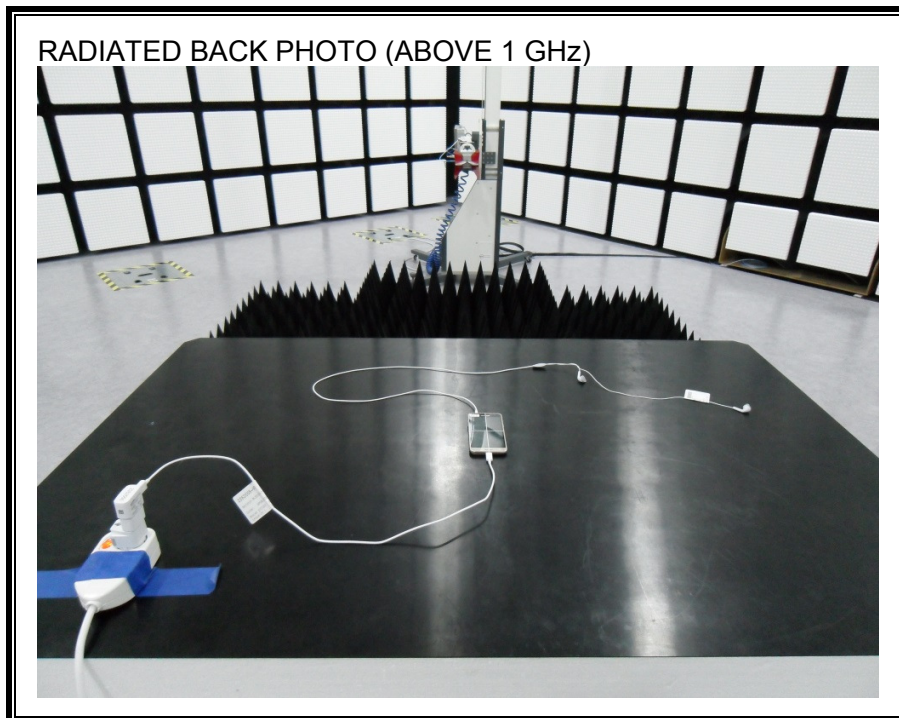

13. SETUP PHOTOS

ANTENNA PORT CONDUCTED RF MEASUREMENT SETUP

RADIATED RF MEASUREMENT SETUP (BELOW 1 GHz)

RADIATED RF MEASUREMENT SETUP (ABOVE 1 GHz)

RADIATED RF MEASUREMENT SETUP FOR PORTABLE CONFIGURATION

POWERLINE CONDUCTED EMISSIONS MEASUREMENT SETUP

END OF REPORT