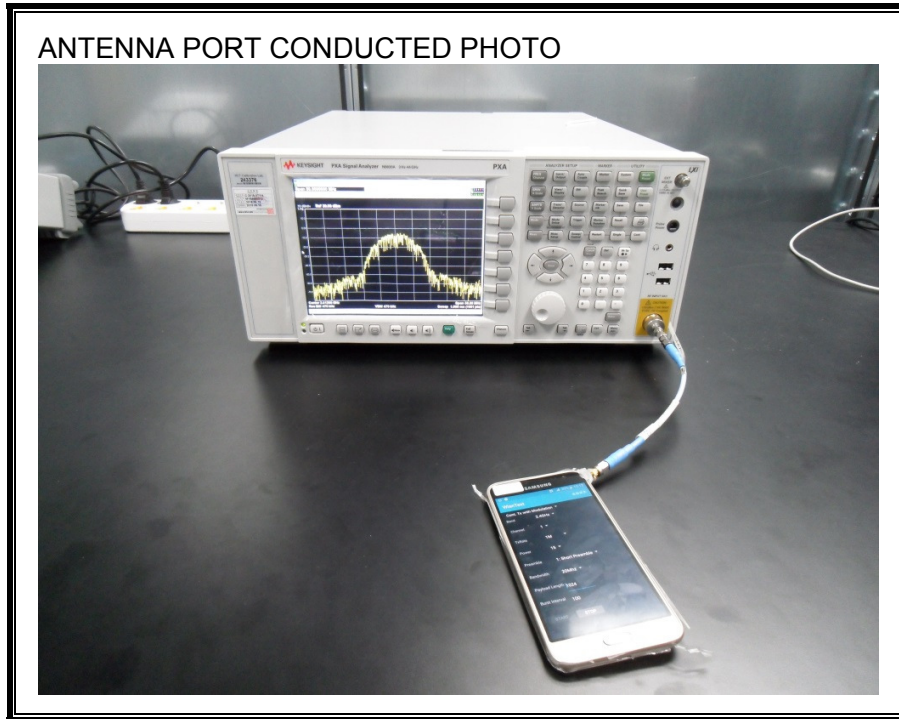

#### ANTENNA PORT CONDUCTED RF MEASUREMENT SETUP

**RADIATED RF MEASUREMENT SETUP (BELOW 1 GHz)**

**RADIATED RF MEASUREMENT SETUP (ABOVE 1 GHz)**

**RADIATED RF MEASUREMENT SETUP FOR PORTABLE CONFIGURATION**

**POWERLINE CONDUCTED EMISSIONS MEASUREMENT SETUP**

**END OF REPORT**