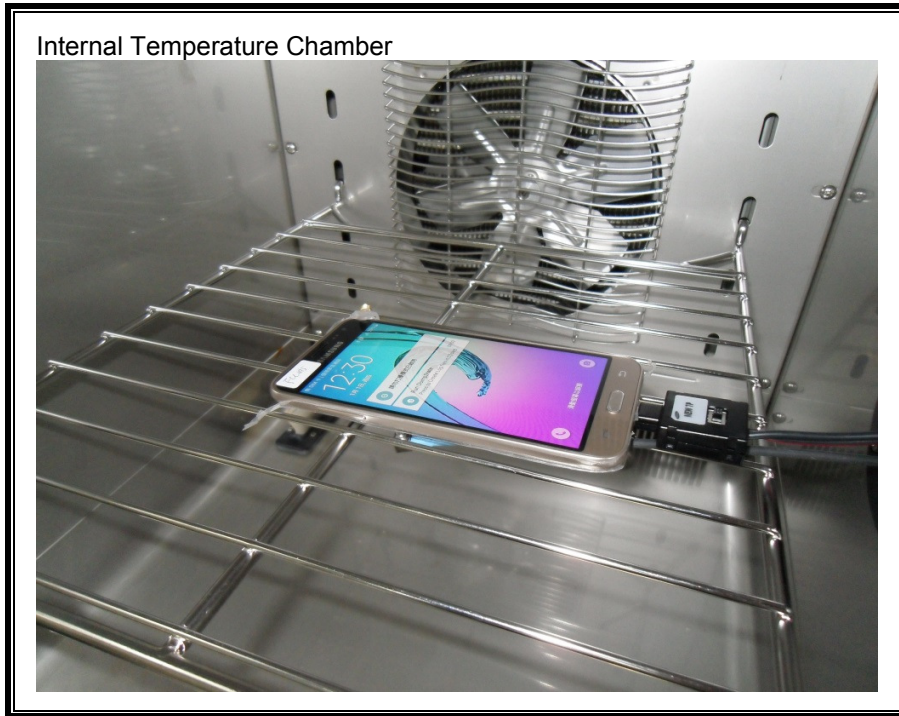

12. SETUP PHOTOS

ANTENNA PORT CONDUCTED RF MEASUREMENT SETUP

RADIATED RF MEASUREMENT SETUP (BELOW 1 GHz)

RADIATED RF MEASUREMENT SETUP (ABOVE 1 GHz)

RADIATED RF MEASUREMENT SETUP FOR PORTABLE CONFIGURATION

ENVIRONMENTAL CHAMBER PHOTO

END OF REPORT