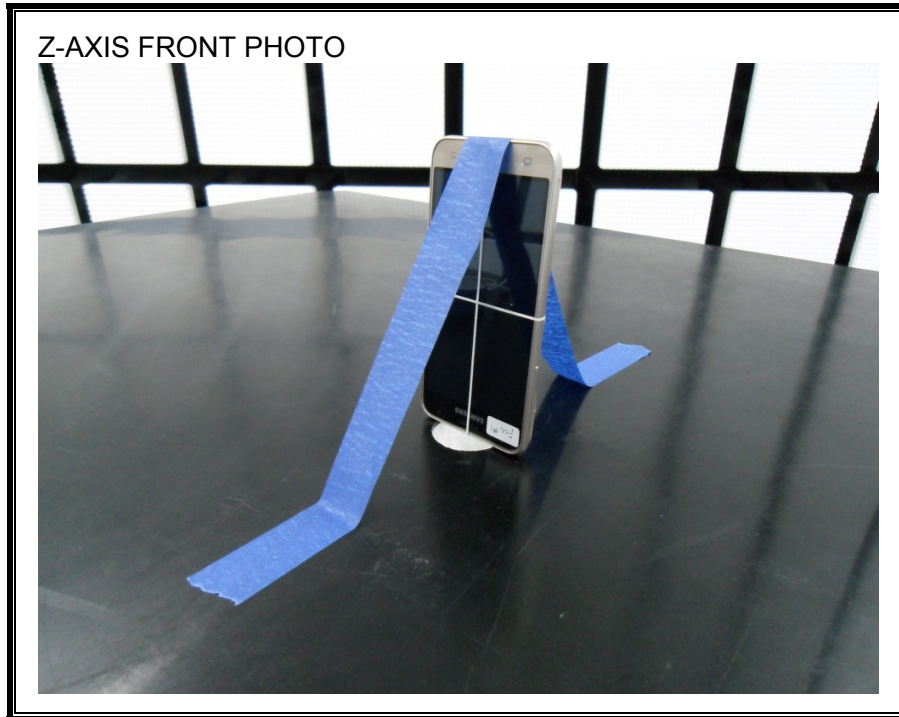

12. SETUP PHOTOS

ANTENNA PORT CONDUCTED RF MEASUREMENT SETUP

RADIATED RF MEASUREMENT SETUP (BELOW 1 GHz)

RADIATED RF MEASUREMENT SETUP (ABOVE 1 GHz)

RADIATED RF MEASUREMENT SETUP FOR PORTABLE CONFIGURATION

ENVIRONMENTAL CHAMBER PHOTO

END OF REPORT