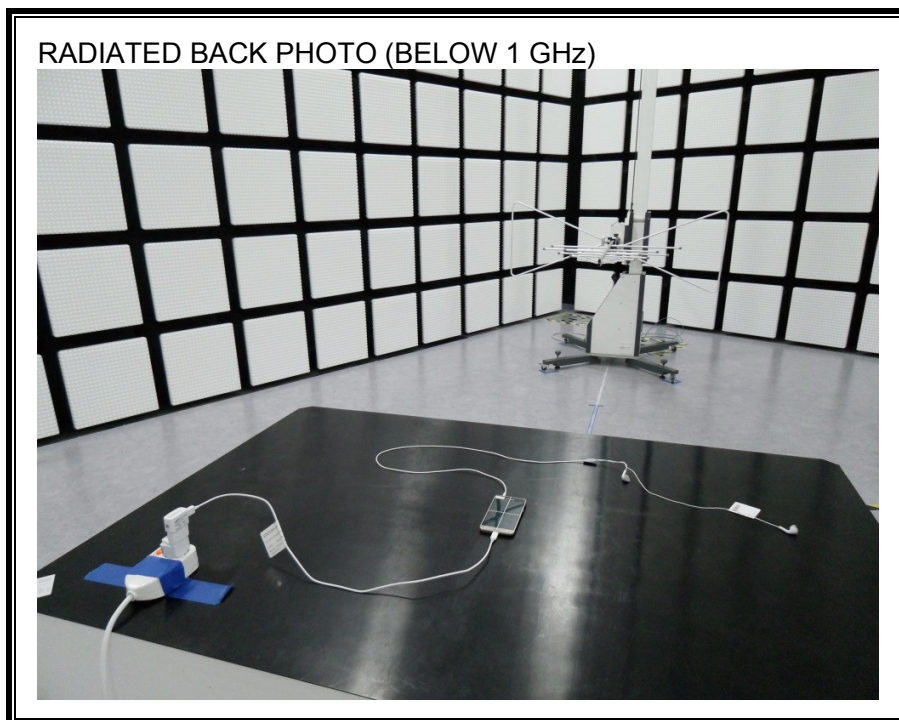

12. SETUP PHOTOS

ANTENNA PORT CONDUCTED RF MEASUREMENT SETUP

RADIATED RF MEASUREMENT SETUP (BELOW 1 GHz)

RADIATED RF MEASUREMENT SETUP (ABOVE 1 GHz)

RADIATED RF MEASUREMENT SETUP FOR PORTABLE CONFIGURATION

ENVIRONMENTAL CHAMBER PHOTO

END OF REPORT