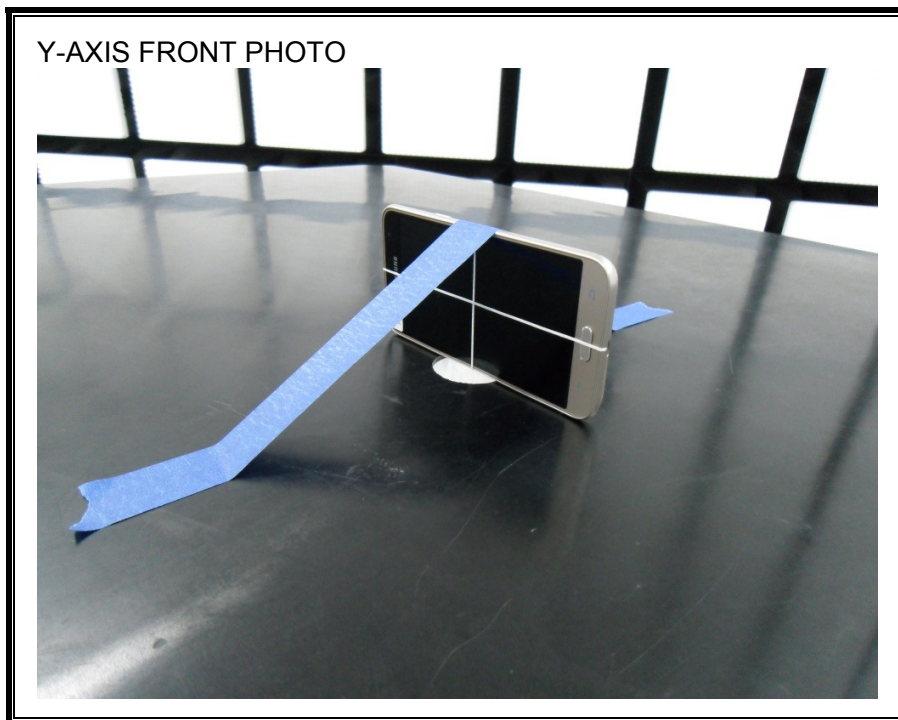

12. SETUP PHOTOS

ANTENNA PORT CONDUCTED RF MEASUREMENT SETUP

RADIATED RF MEASUREMENT SETUP (BELOW 1 GHz)

RADIATED RF MEASUREMENT SETUP (ABOVE 1 GHz)

RADIATED RF MEASUREMENT SETUP FOR PORTABLE CONFIGURATION

ENVIRONMENTAL CHAMBER PHOTO

END OF REPORT