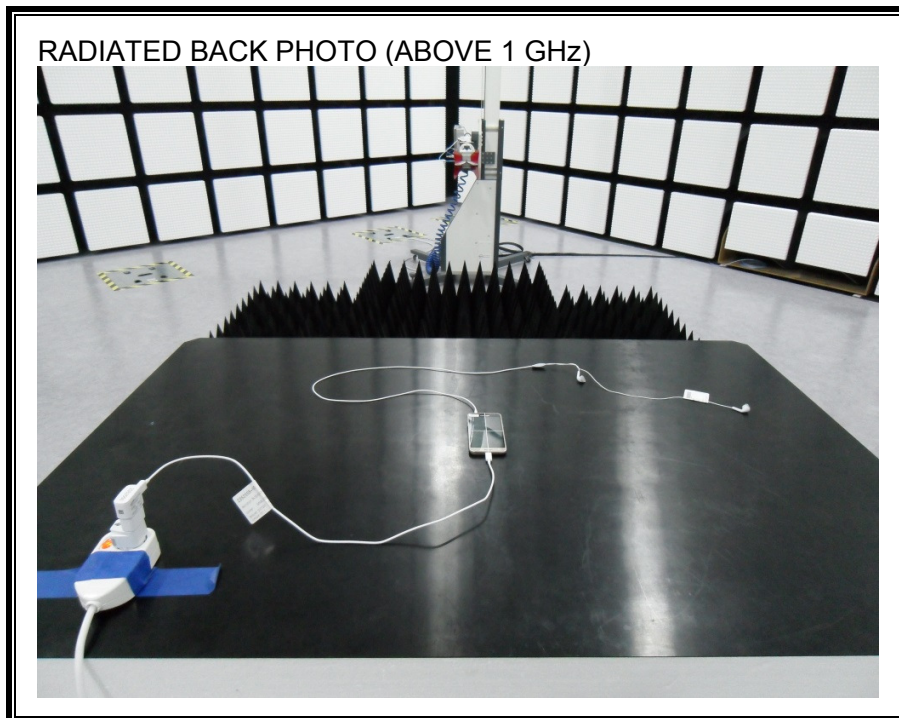

12. SETUP PHOTOS

ANTENNA PORT CONDUCTED RF MEASUREMENT SETUP

RADIATED RF MEASUREMENT SETUP (BELOW 1 GHz)

RADIATED RF MEASUREMENT SETUP (ABOVE 1 GHz)

RADIATED RF MEASUREMENT SETUP FOR PORTABLE CONFIGURATION

ENVIRONMENTAL CHAMBER PHOTO

END OF REPORT