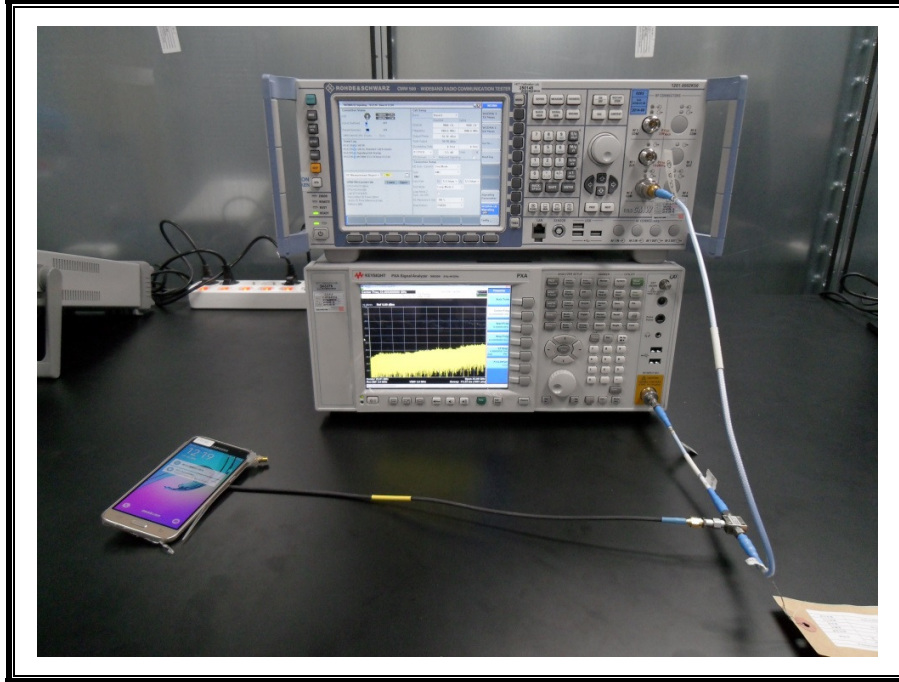

12. SETUP PHOTOS

ANTENNA PORT CONDUCTED RF MEASUREMENT SETUP

RADIATED RF MEASUREMENT SETUP (BELOW 1 GHz)

RADIATED RF MEASUREMENT SETUP (ABOVE 1 GHz)

RADIATED RF MEASUREMENT SETUP FOR PORTABLE CONFIGURATION

ENVIRONMENTAL CHAMBER PHOTO

END OF REPORT