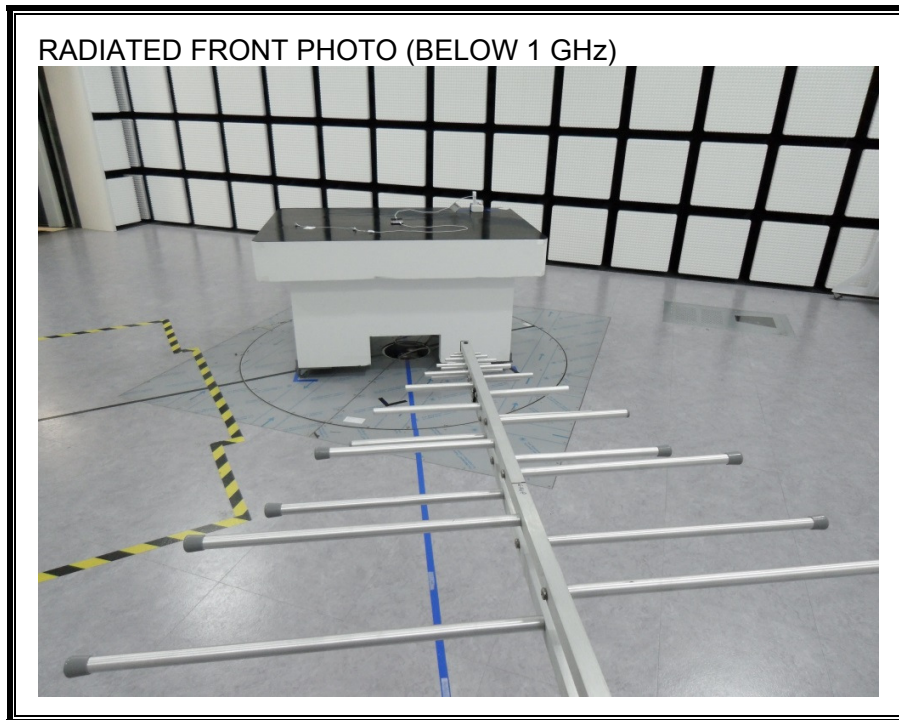

12. SETUP PHOTOS

ANTENNA PORT CONDUCTED RF MEASUREMENT SETUP

RADIATED RF MEASUREMENT SETUP (BELOW 1 GHz)

RADIATED RF MEASUREMENT SETUP (ABOVE 1 GHz)

RADIATED RF MEASUREMENT SETUP FOR PORTABLE CONFIGURATION

ENVIRONMENTAL CHAMBER PHOTO

END OF REPORT