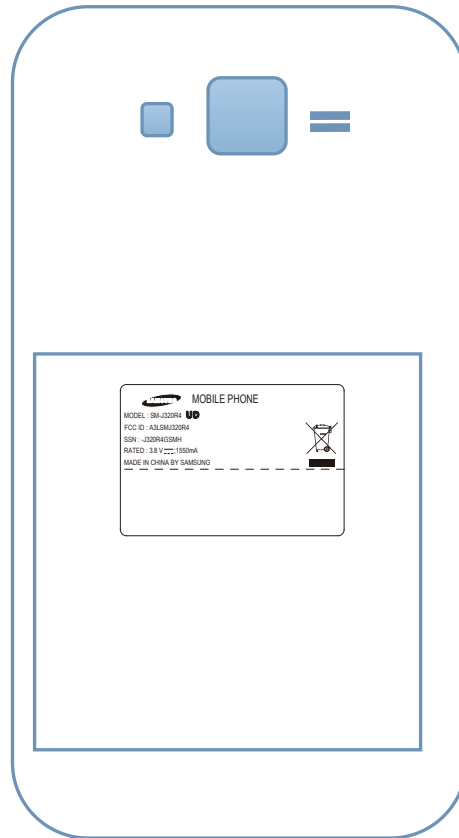

Label and Location

Model: SM-J320R4
FCC ID: A3LSMJ320R4

Label

Location

Top →

Back of device

Bottom →

Phone: Label is placed inside of the battery compartment.