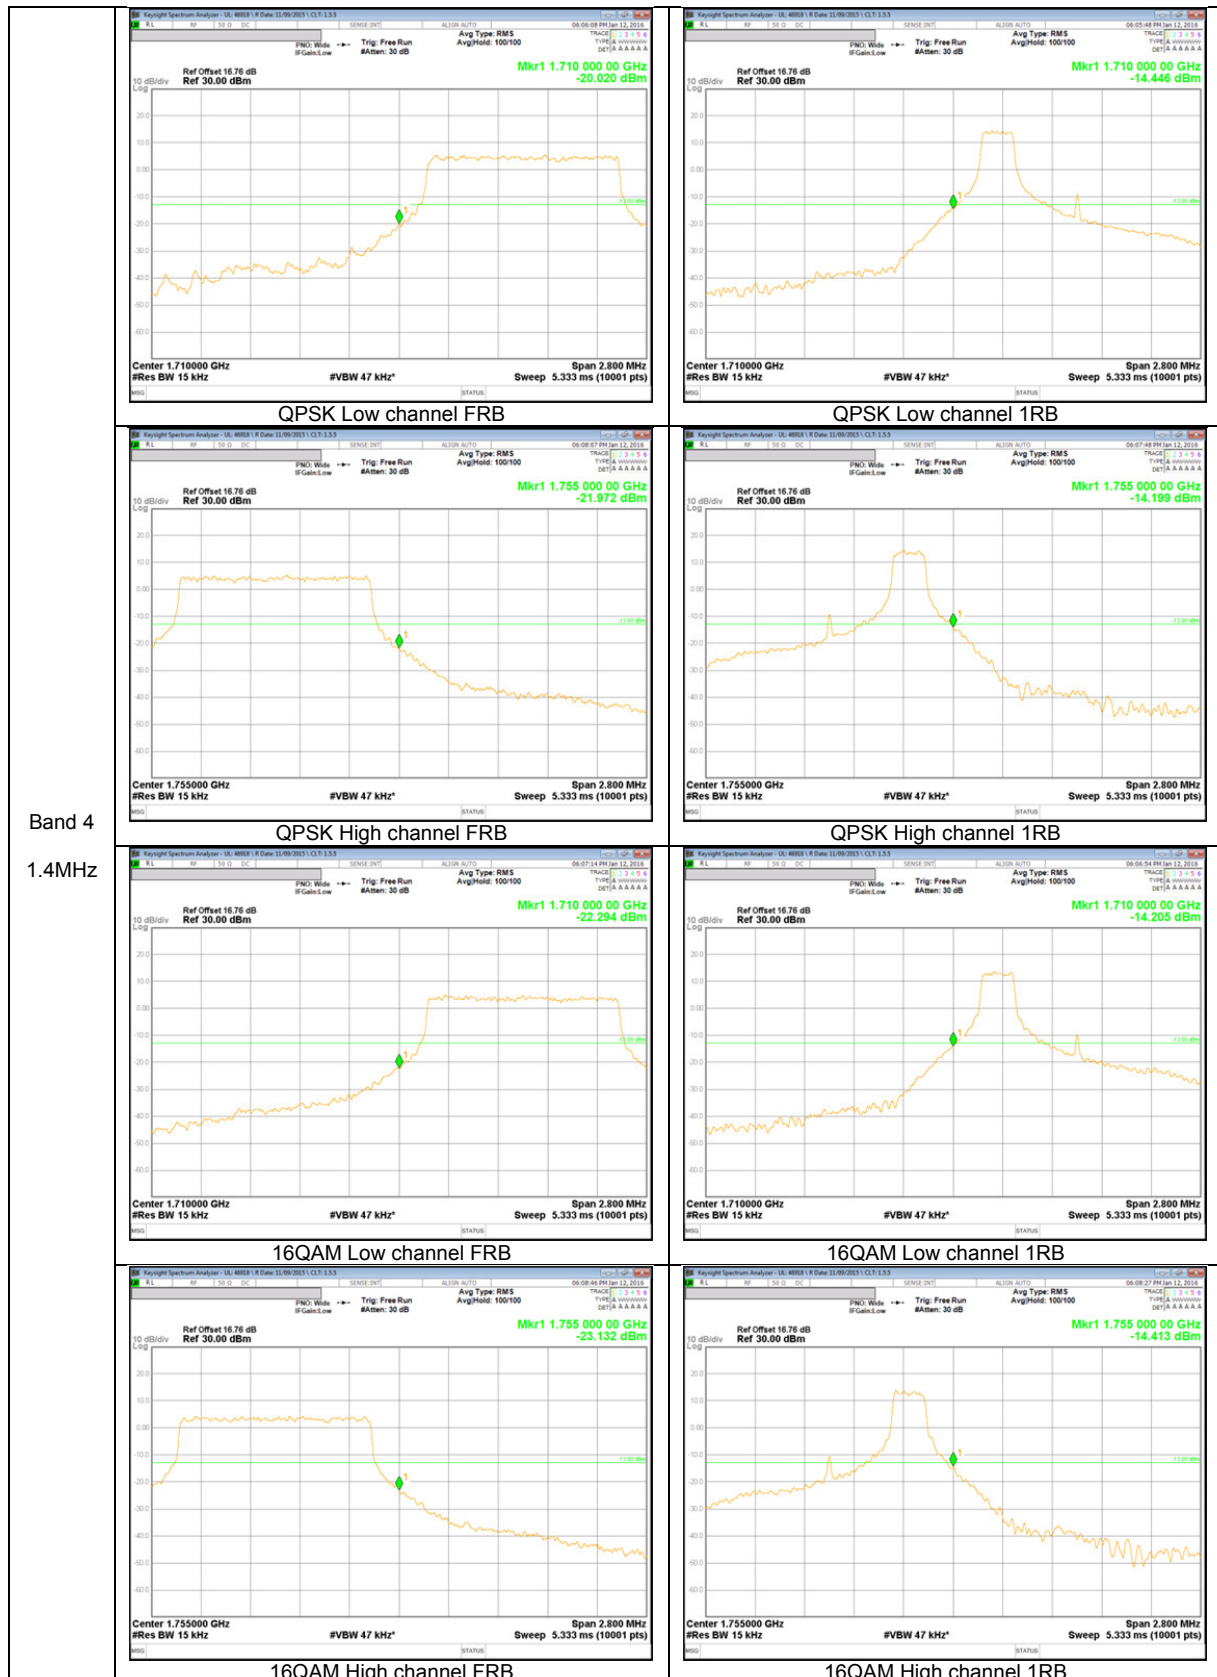

Band 5
 1.4MHz

LTE Band 4

Band 4
 10MHz

Band 4
 5MHz

Band 4
 1.4MHz

LTE Band 2

Band 2
 20MHz

Band 2
 15MHz

Band 2
 10MHz