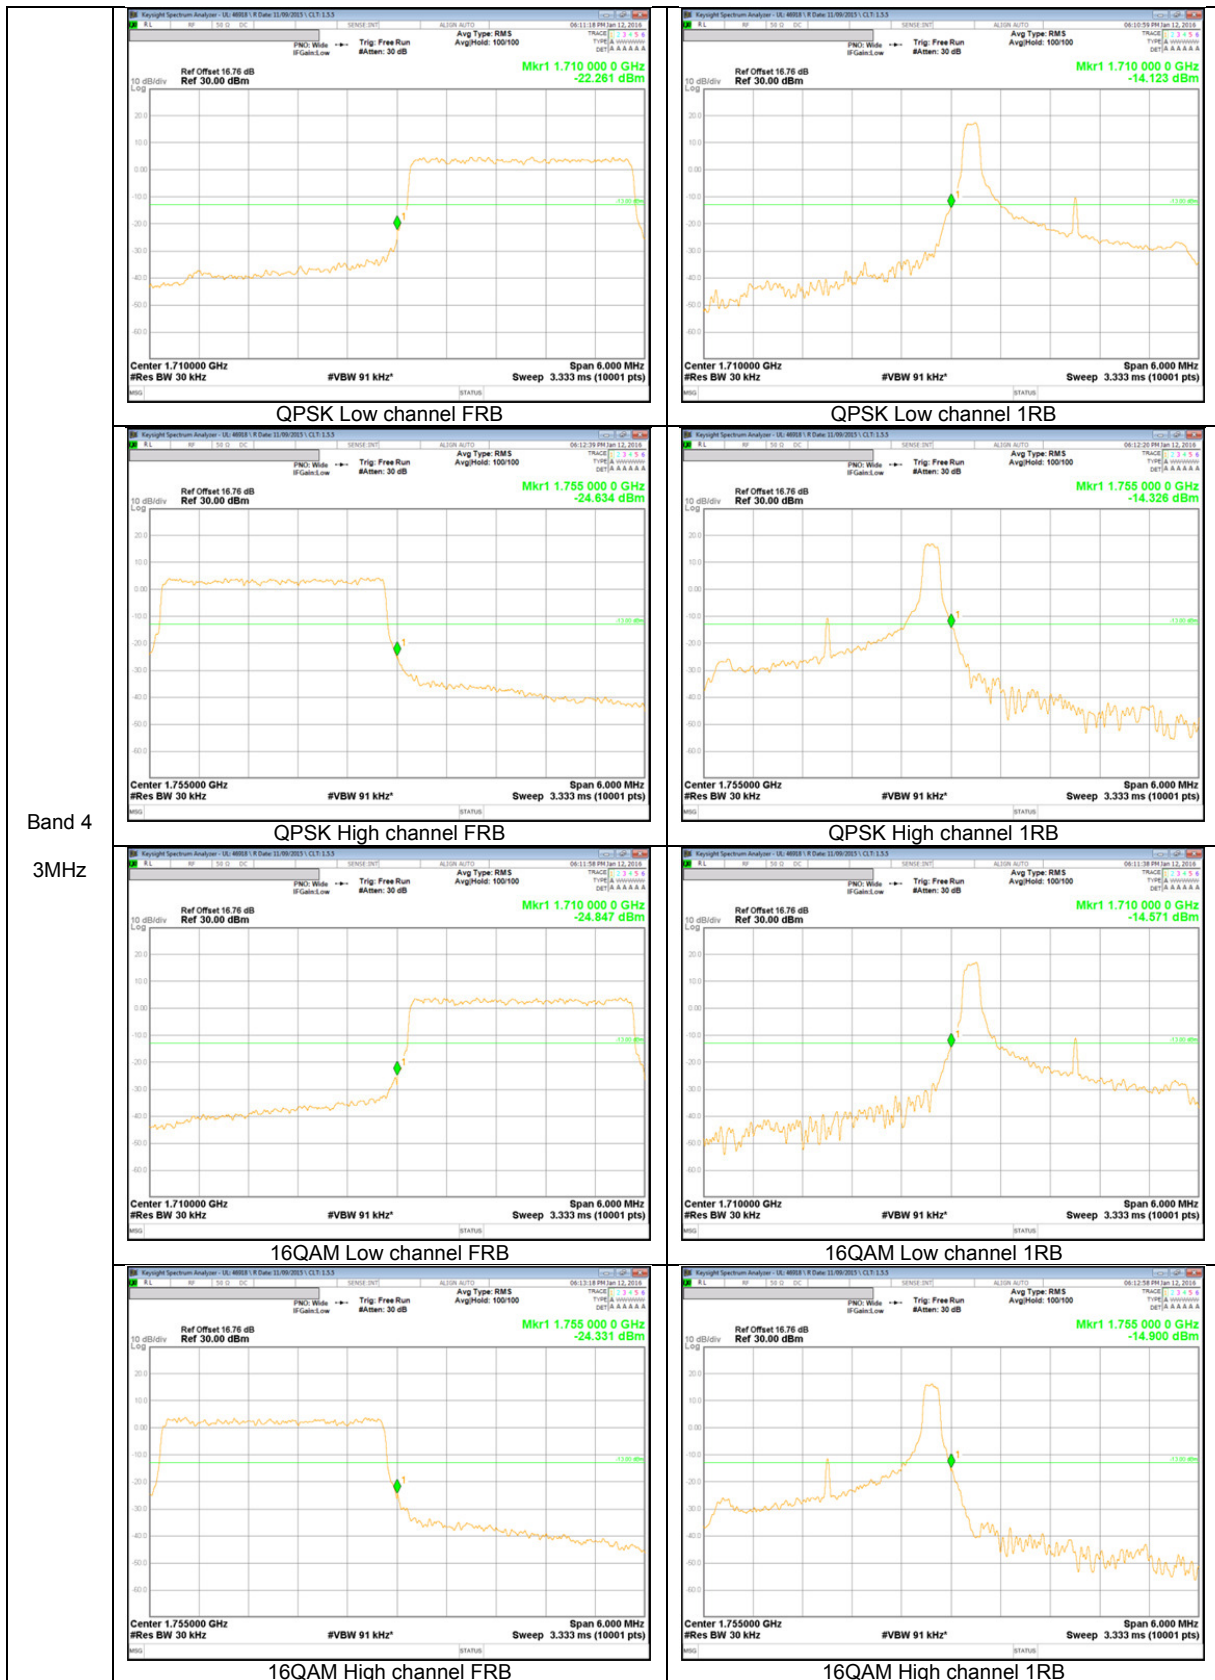

Band 5
 1.4MHz

LTE Band 4

Band 4
 10MHz

Band 4
 5MHz

Band 4
 1.4MHz

LTE Band 2

Band 2
 20MHz

Band 2
 15MHz

Band 2
 10MHz