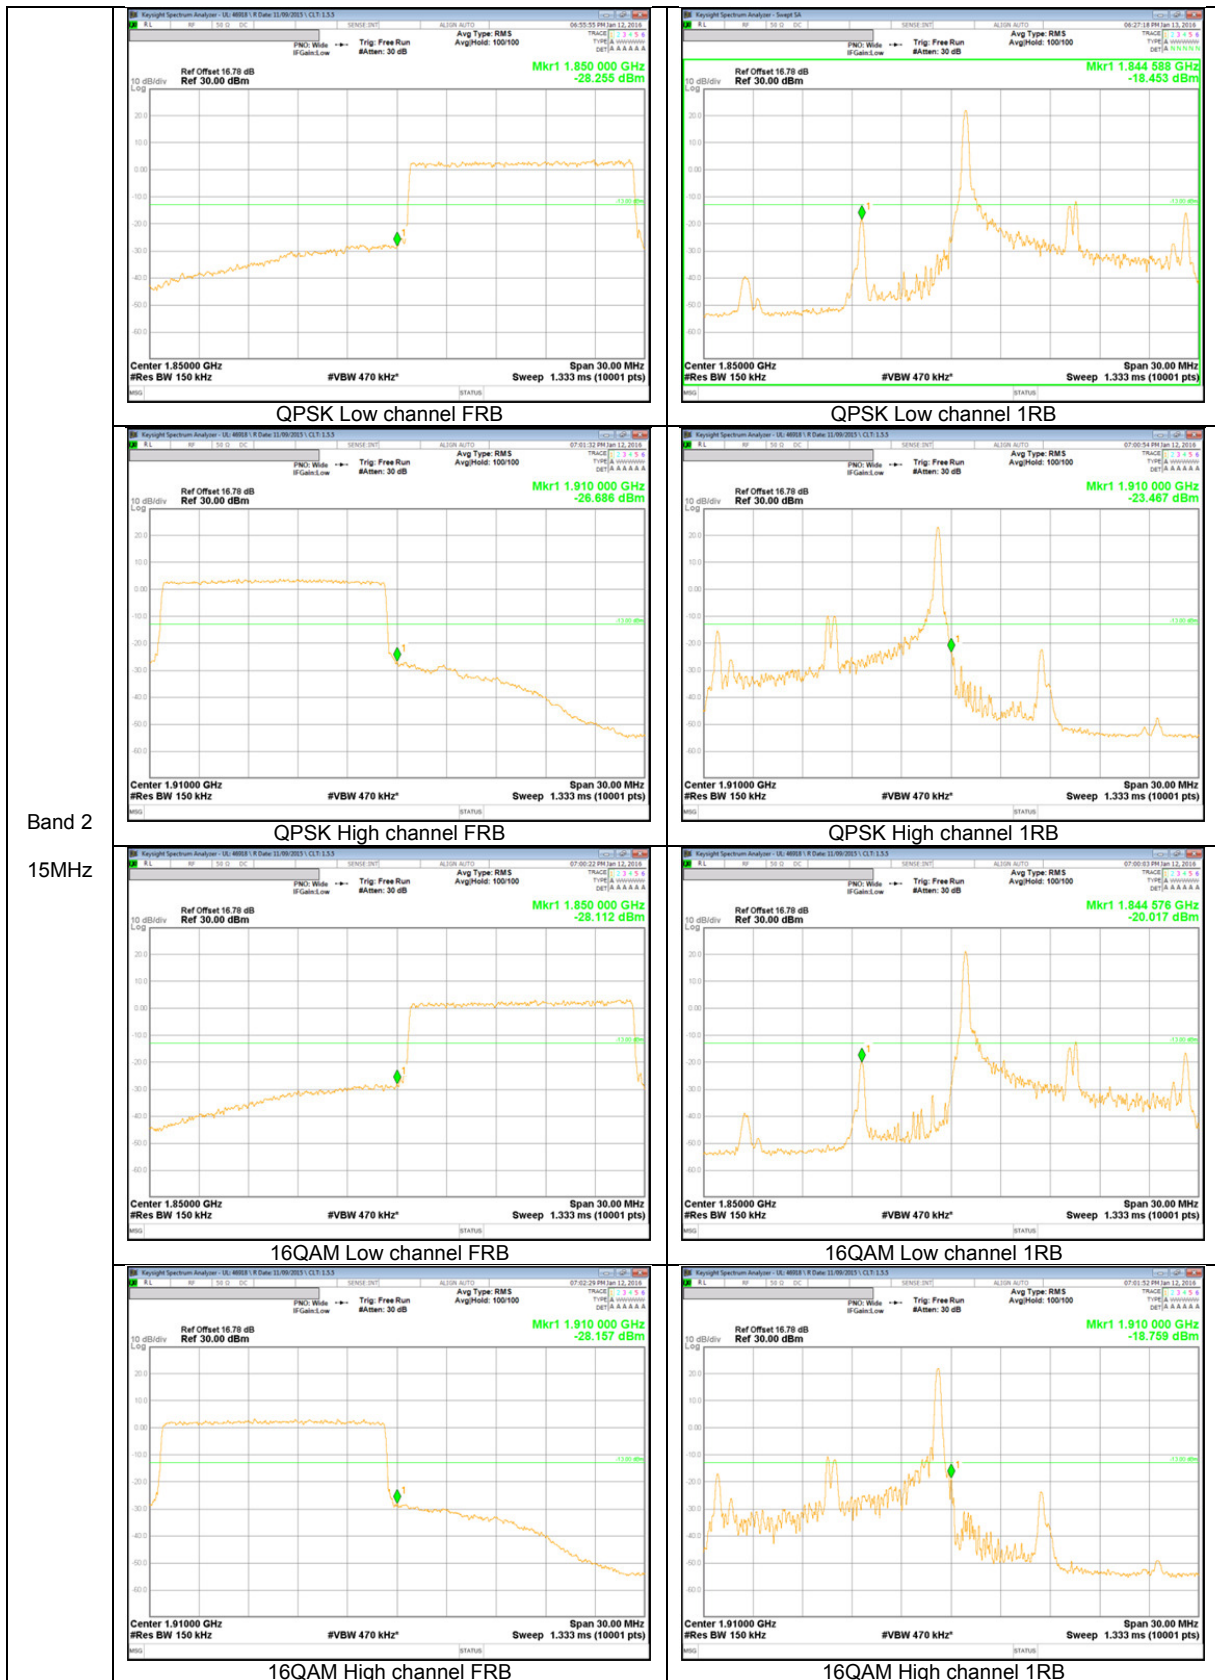

Band 5
 1.4MHz

LTE Band 4

Band 4
 10MHz

Band 4
 5MHz

Band 4
 1.4MHz

LTE Band 2

Band 2
 20MHz

Band 2
 15MHz

Band 2
 10MHz