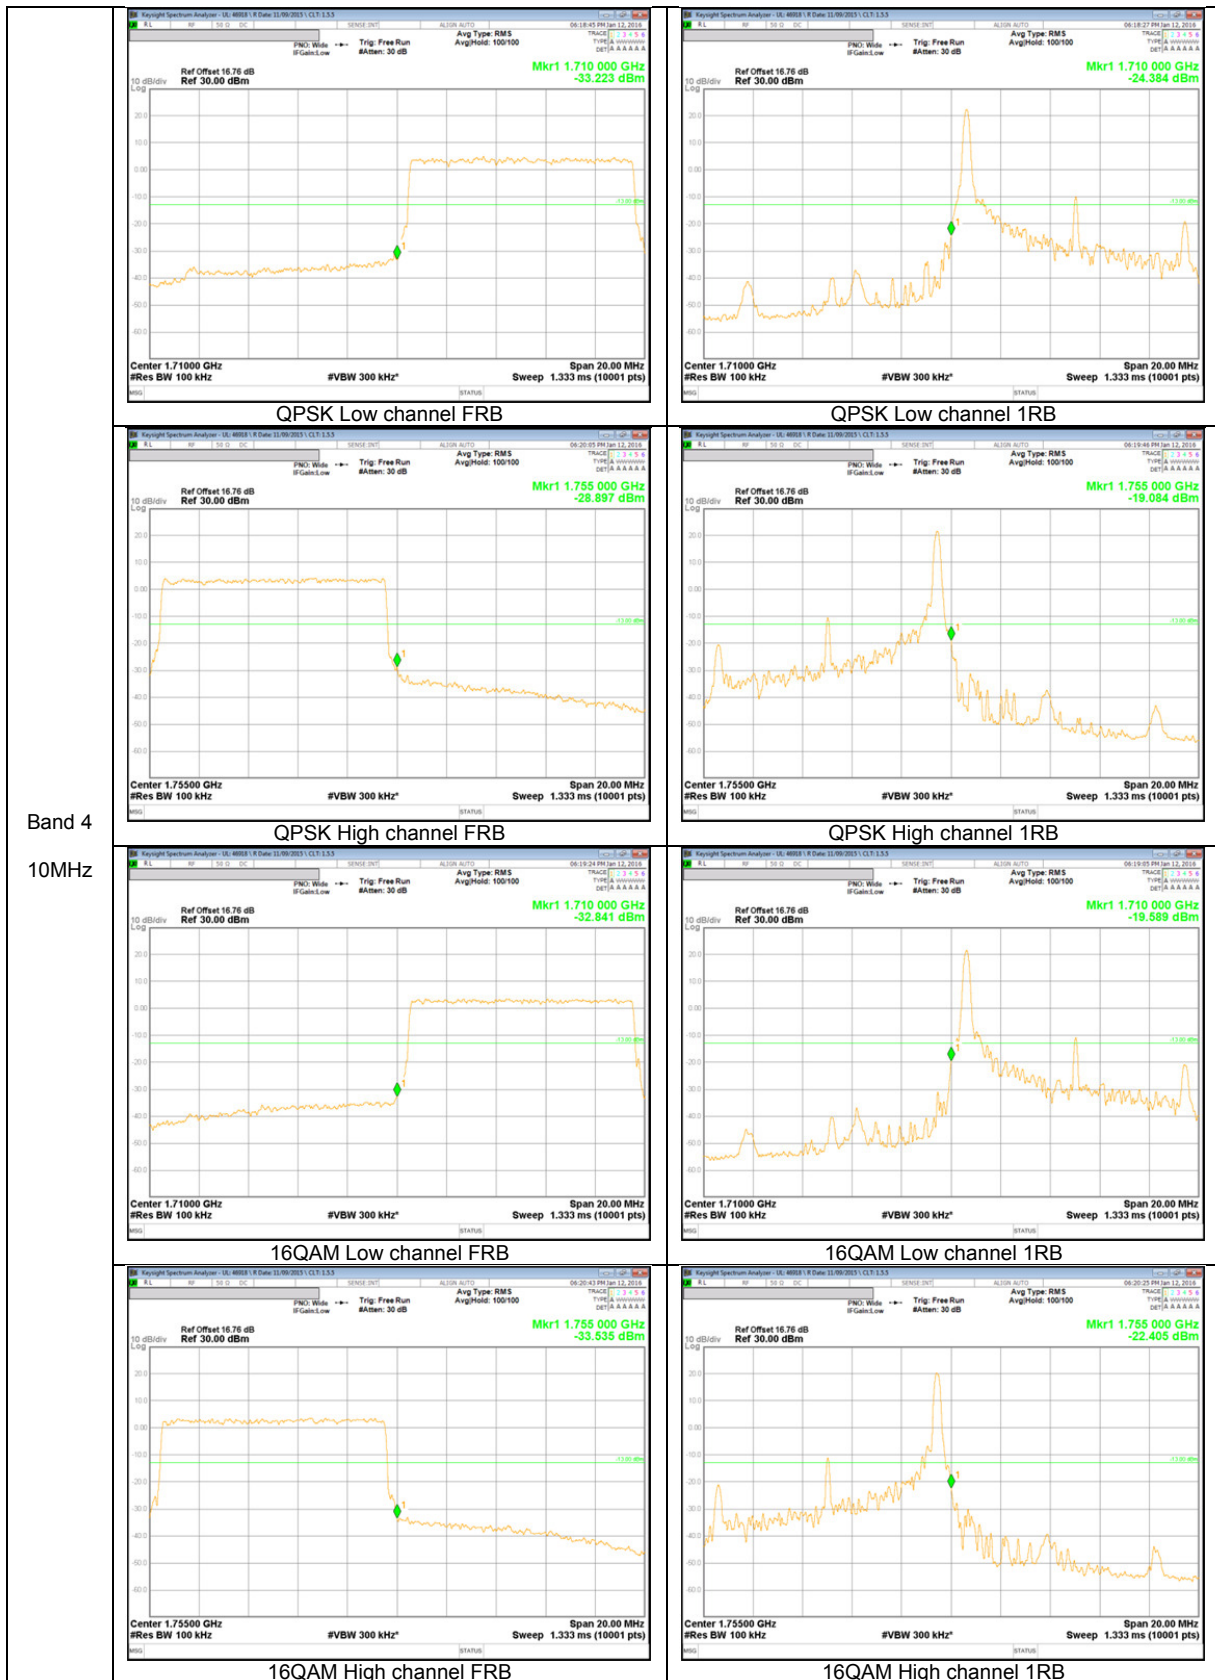

Band 5
 1.4MHz

LTE Band 4

Band 4
 10MHz

Band 4
 5MHz

Band 4
 1.4MHz

LTE Band 2

Band 2
 20MHz

Band 2
 15MHz

Band 2
 10MHz