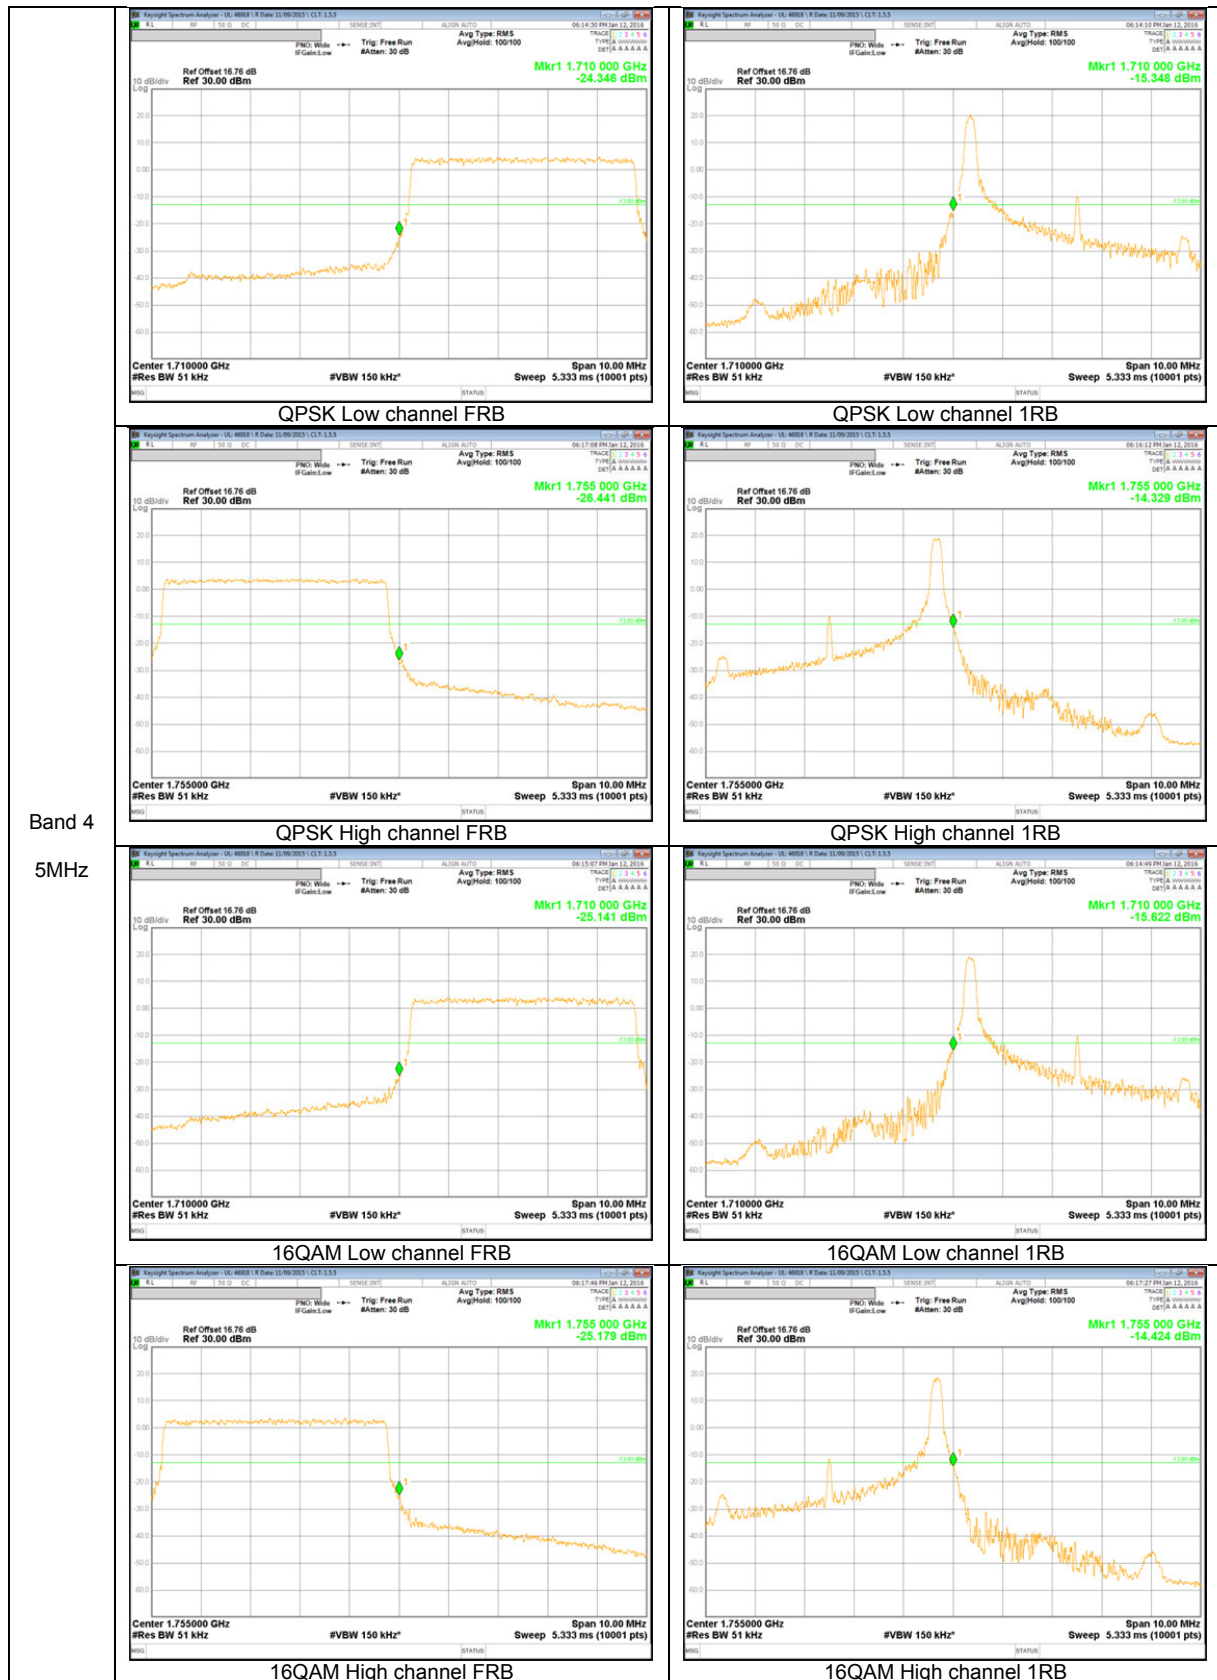

Band 5
 1.4MHz

LTE Band 4

Band 4
 10MHz

Band 4
 5MHz

Band 4
 1.4MHz

LTE Band 2

Band 2
 20MHz

Band 2
 15MHz

Band 2
 10MHz