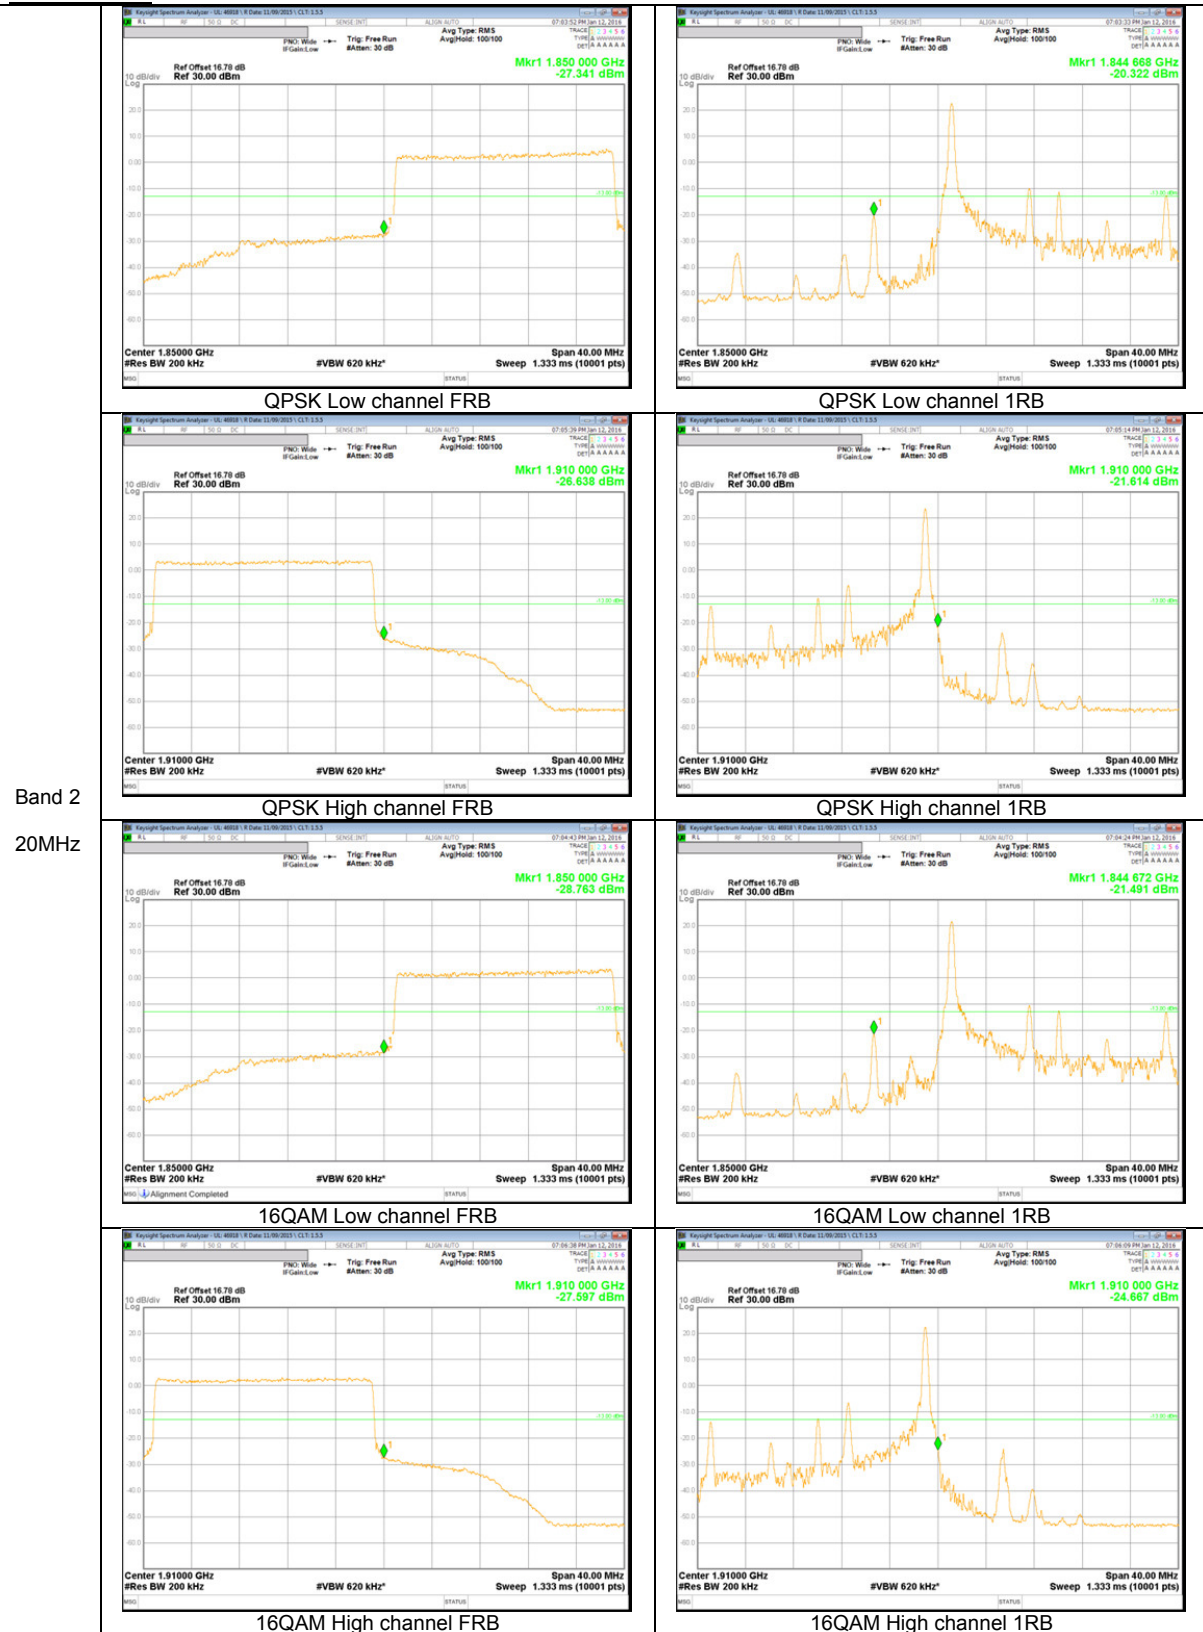

Band 5
 1.4MHz

LTE Band 4

Band 4
 10MHz

Band 4
 5MHz

Band 4
 1.4MHz

LTE Band 2

Band 2
 20MHz

Band 2
 15MHz

Band 2
 10MHz