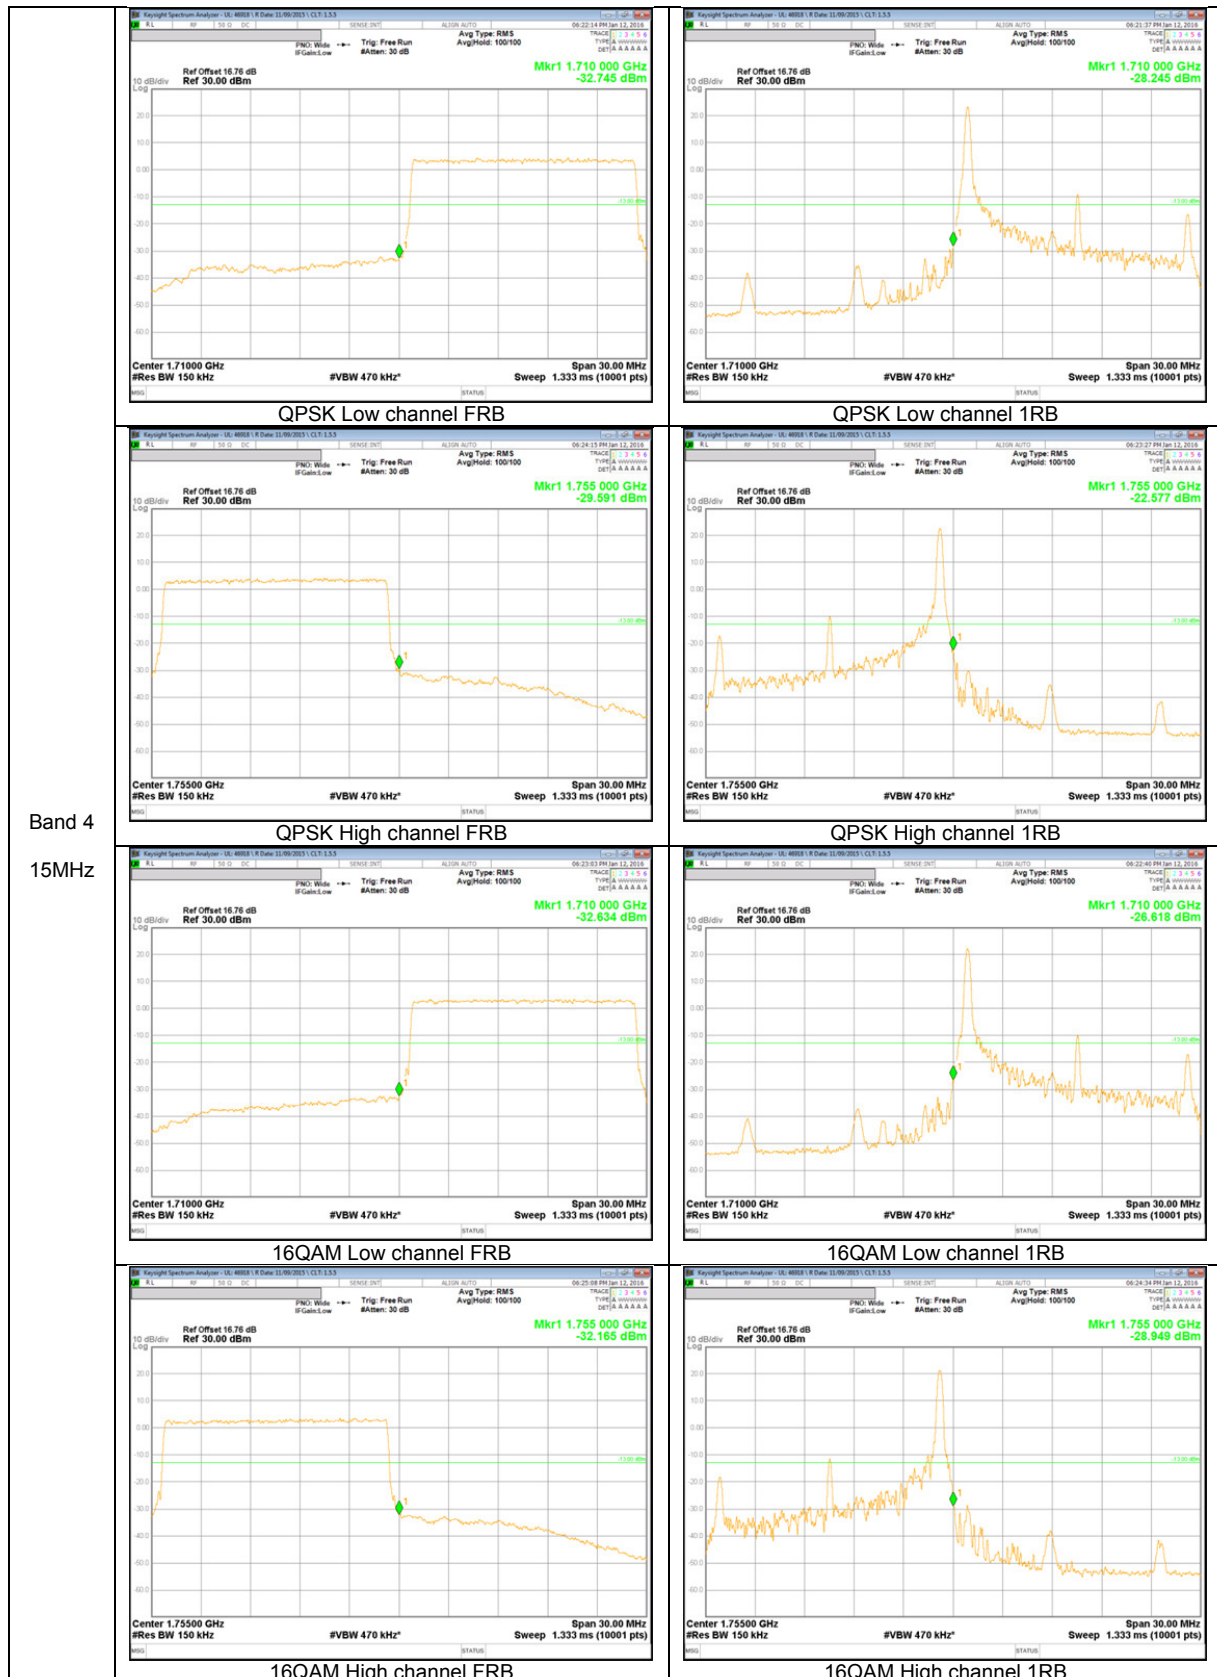

Band 5
 1.4MHz

LTE Band 4

Band 4
 10MHz

Band 4
 5MHz

Band 4
 1.4MHz

LTE Band 2

Band 2
 20MHz

Band 2
 15MHz

Band 2
 10MHz