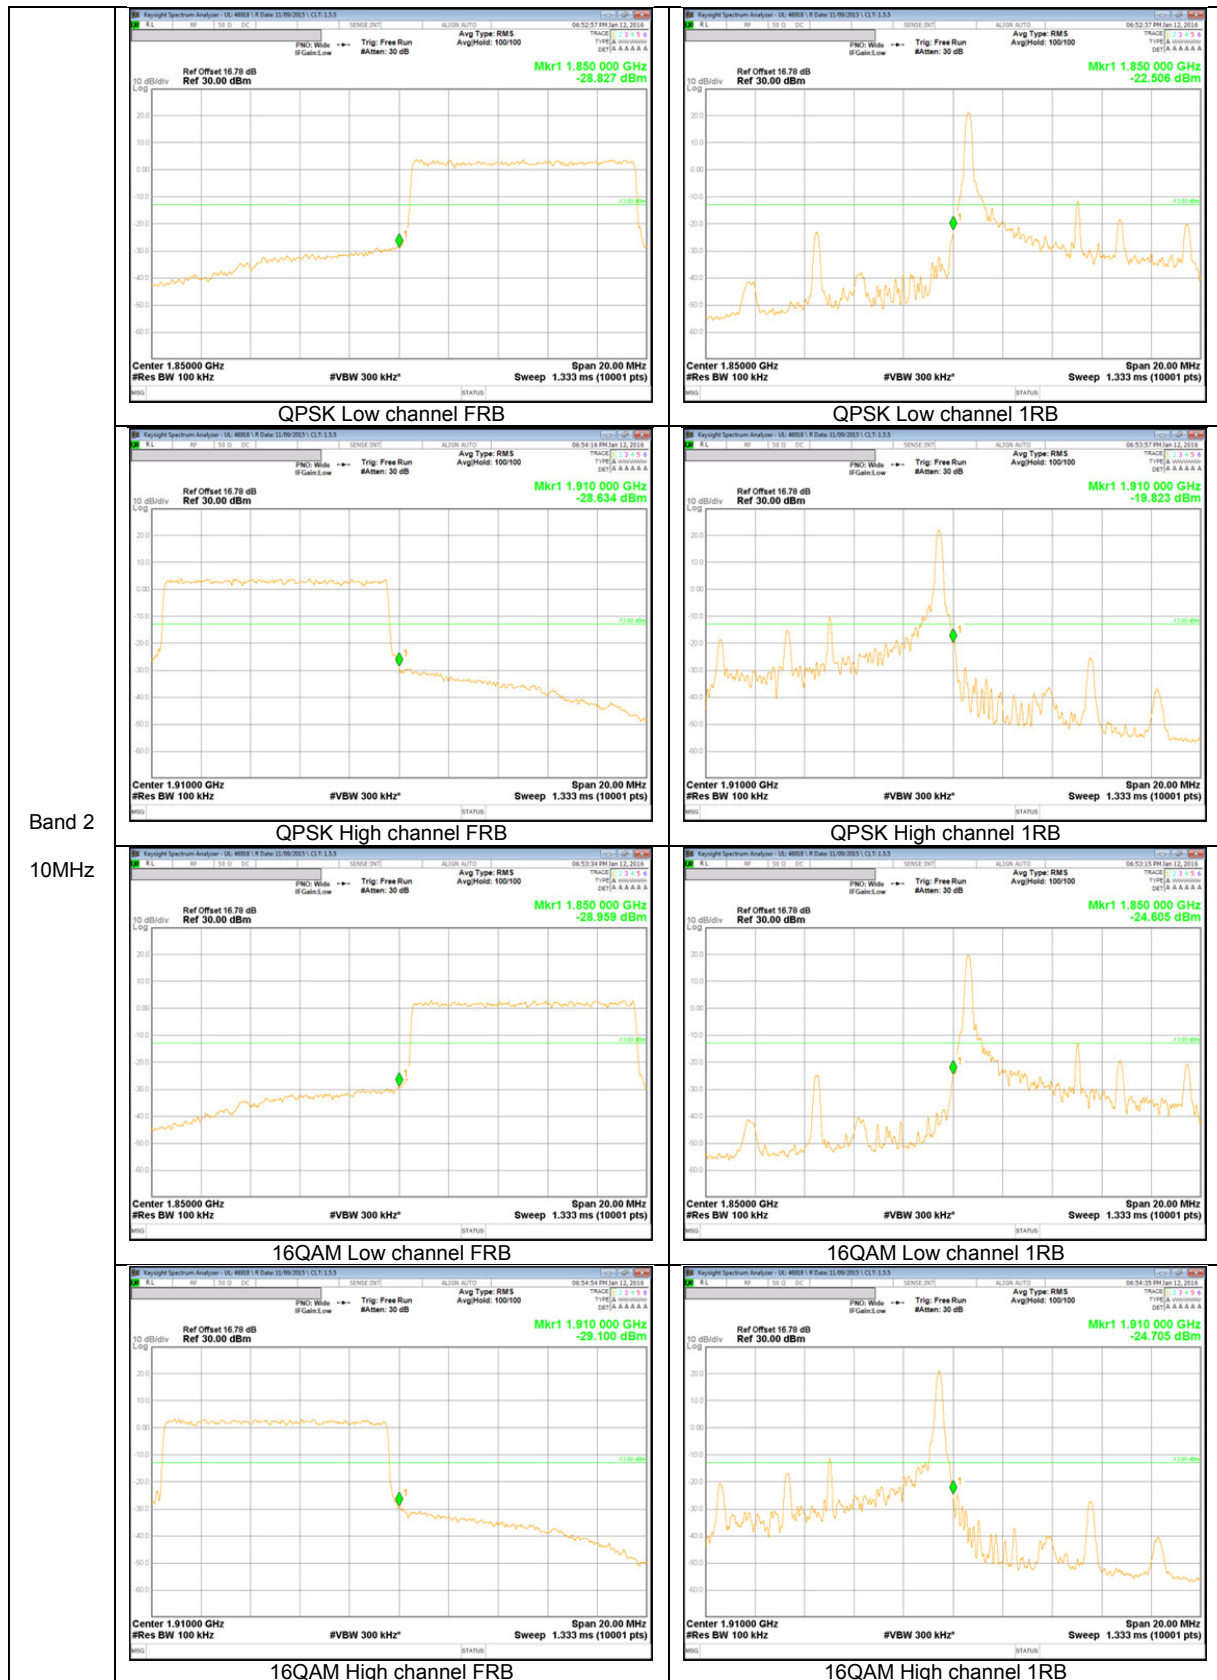

Band 5
 1.4MHz

LTE Band 4

Band 4
 10MHz

Band 4
 5MHz

Band 4
 1.4MHz

LTE Band 2

Band 2
 20MHz

Band 2
 15MHz

Band 2
 10MHz