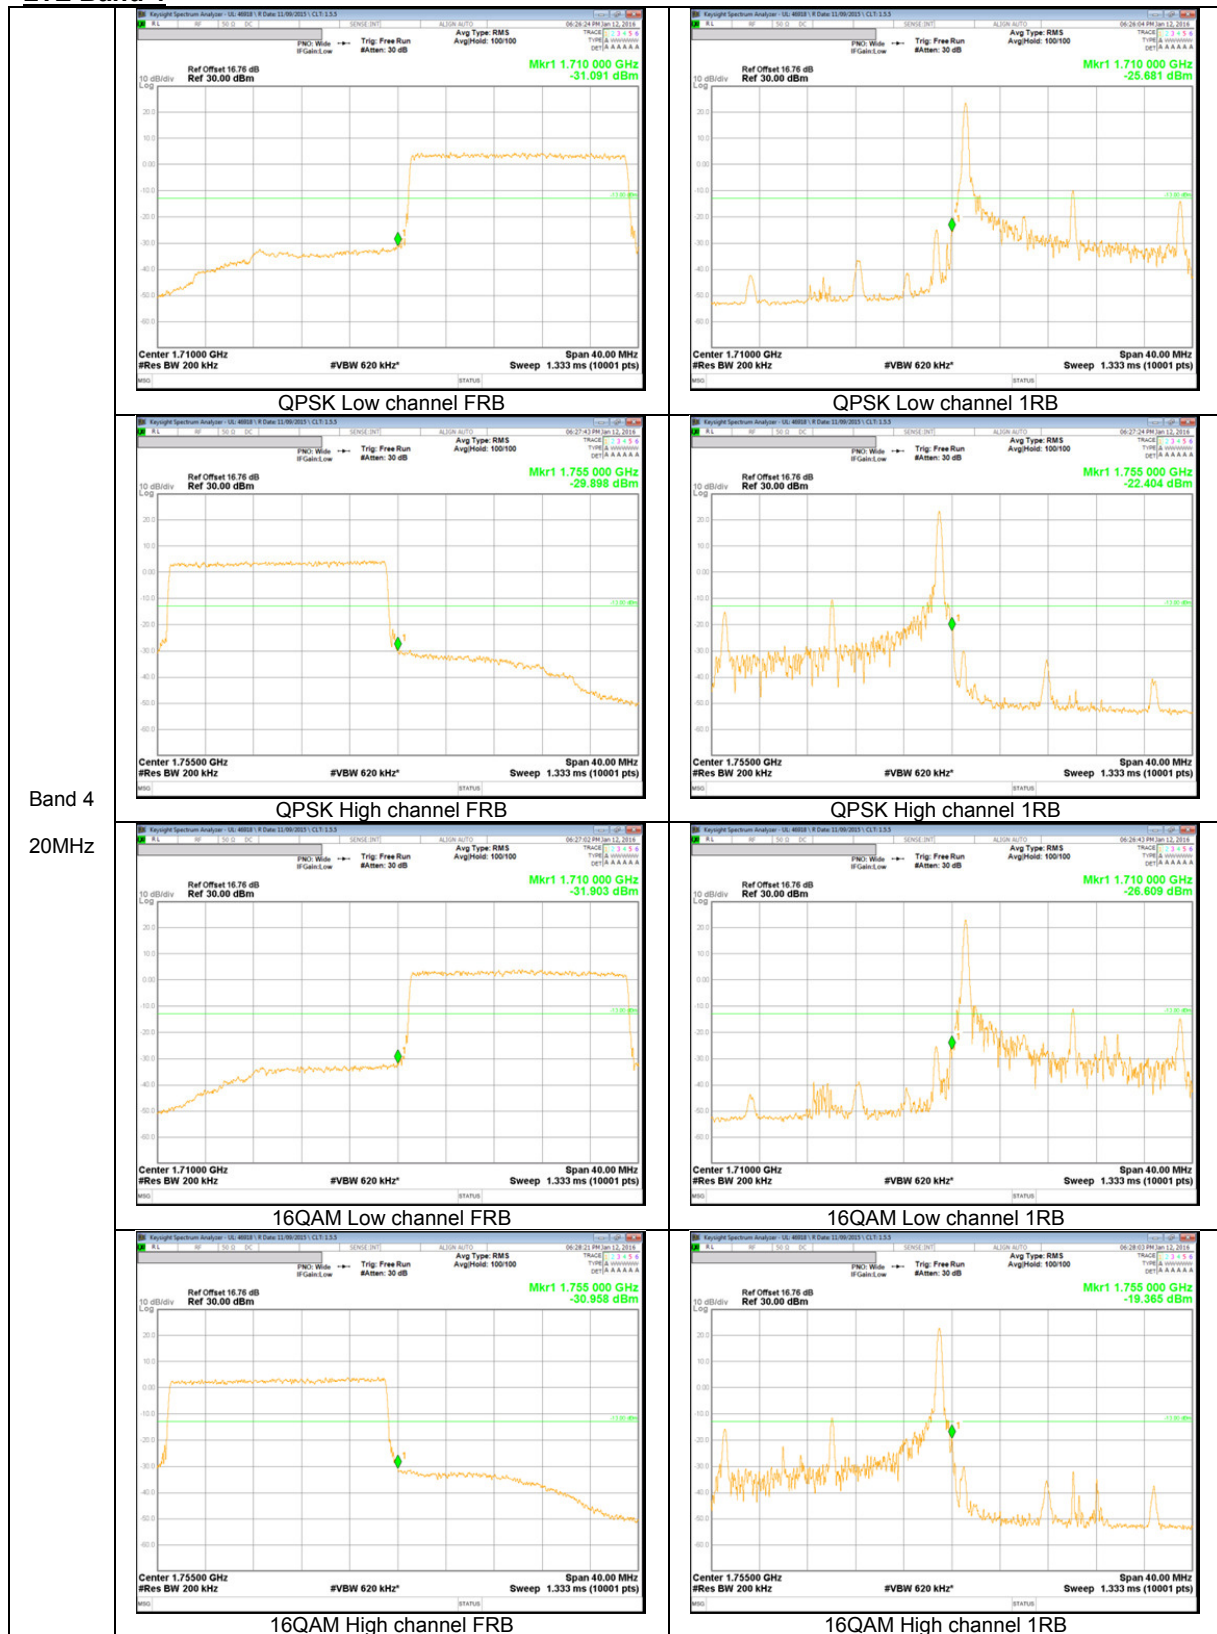

Band 5
 1.4MHz

LTE Band 4

Band 4
 10MHz

Band 4
 5MHz

Band 4
 1.4MHz

LTE Band 2

Band 2
 20MHz

Band 2
 15MHz

Band 2
 10MHz