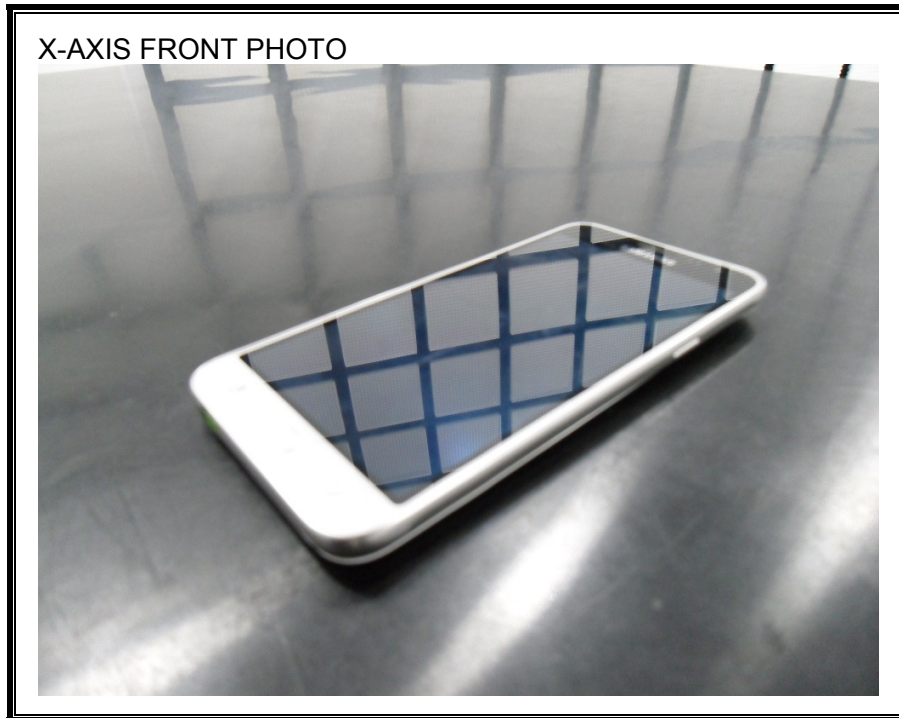

12. SETUP PHOTOS

ANTENNA PORT CONDUCTED RF MEASUREMENT SETUP

RADIATED RF MEASUREMENT SETUP (BELOW 1 GHz)

RADIATED RF MEASUREMENT SETUP (ABOVE 1 GHz)

RADIATED RF MEASUREMENT SETUP FOR PORTABLE CONFIGURATION

ENVIRONMENTAL CHAMBER PHOTO

END OF REPORT