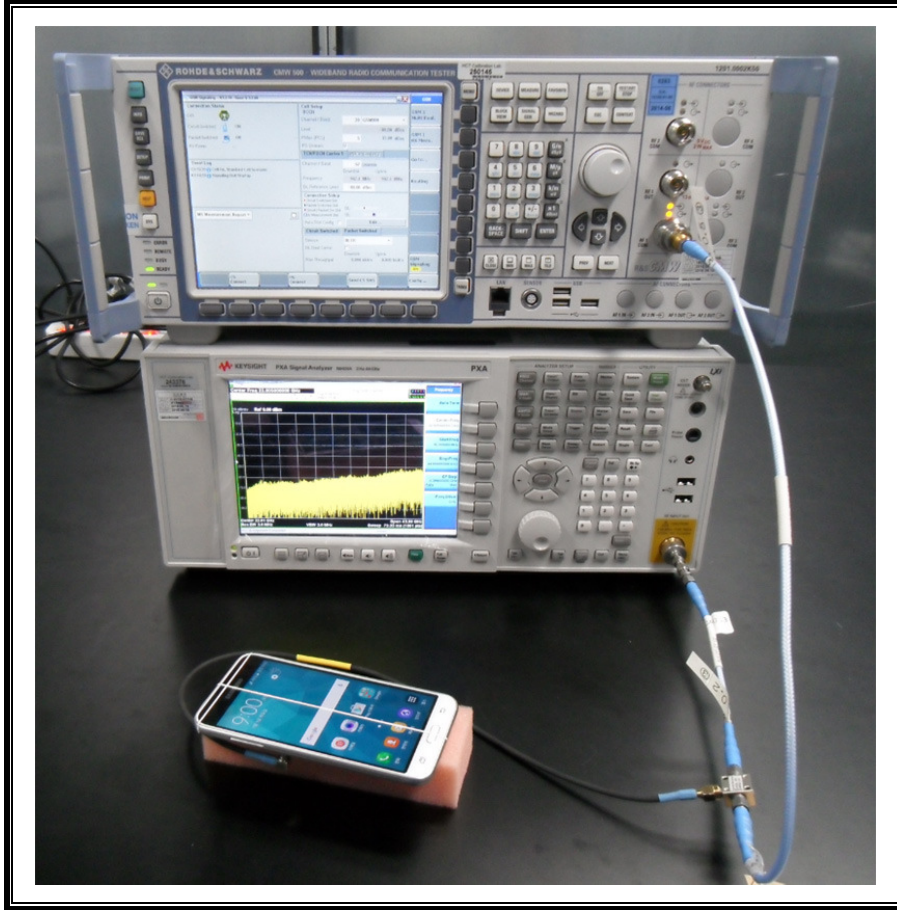

12. SETUP PHOTOS

ANTENNA PORT CONDUCTED RF MEASUREMENT SETUP

RADIATED RF MEASUREMENT SETUP (BELOW 1 GHz)

RADIATED RF MEASUREMENT SETUP (ABOVE 1 GHz)

RADIATED RF MEASUREMENT SETUP FOR PORTABLE CONFIGURATION

ENVIRONMENTAL CHAMBER PHOTO

END OF REPORT