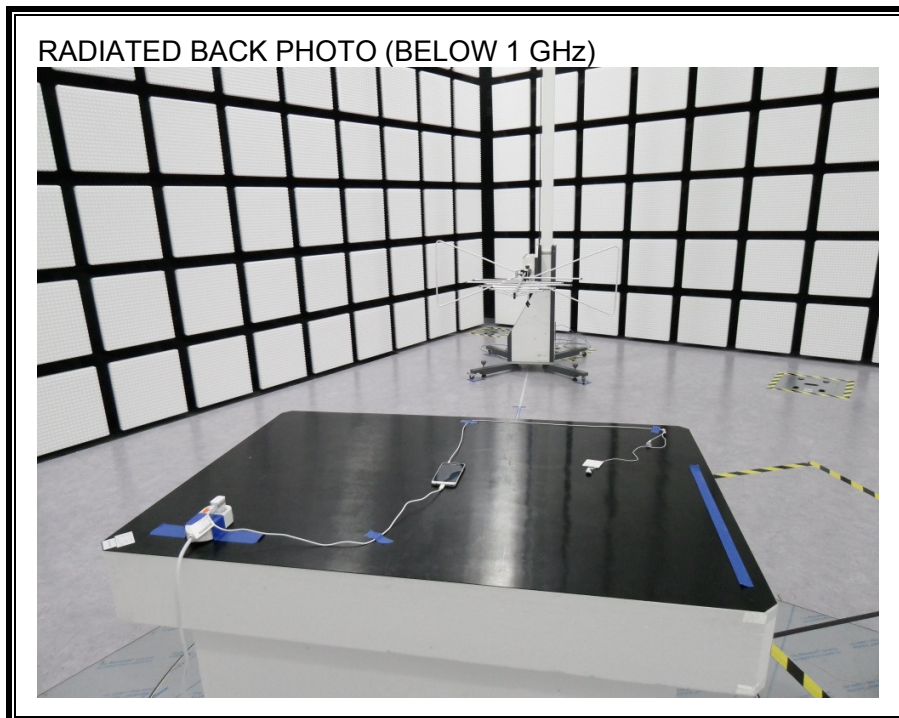

12. SETUP PHOTOS

ANTENNA PORT CONDUCTED RF MEASUREMENT SETUP

RADIATED RF MEASUREMENT SETUP (BELOW 1 GHz)

RADIATED RF MEASUREMENT SETUP (ABOVE 1 GHz)

RADIATED RF MEASUREMENT SETUP FOR PORTABLE CONFIGURATION

ENVIRONMENTAL CHAMBER PHOTO

END OF REPORT