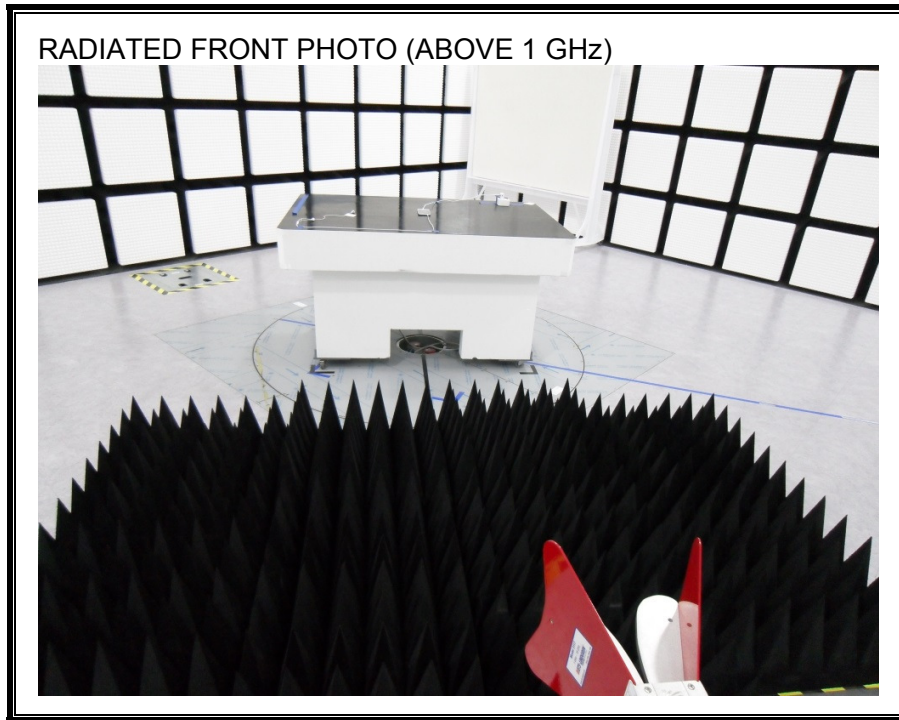

12. SETUP PHOTOS

ANTENNA PORT CONDUCTED RF MEASUREMENT SETUP

RADIATED RF MEASUREMENT SETUP (BELOW 1 GHz)

RADIATED RF MEASUREMENT SETUP (ABOVE 1 GHz)

RADIATED RF MEASUREMENT SETUP FOR PORTABLE CONFIGURATION

ENVIRONMENTAL CHAMBER PHOTO

END OF REPORT