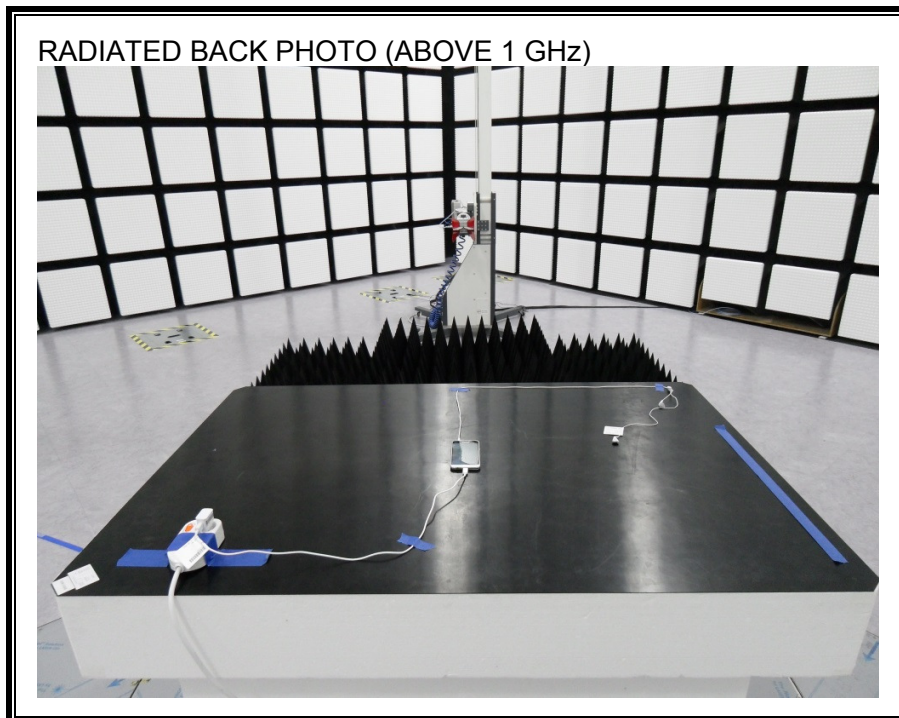

12. SETUP PHOTOS

ANTENNA PORT CONDUCTED RF MEASUREMENT SETUP

RADIATED RF MEASUREMENT SETUP (BELOW 1 GHz)

RADIATED RF MEASUREMENT SETUP (ABOVE 1 GHz)

RADIATED RF MEASUREMENT SETUP FOR PORTABLE CONFIGURATION

ENVIRONMENTAL CHAMBER PHOTO

END OF REPORT