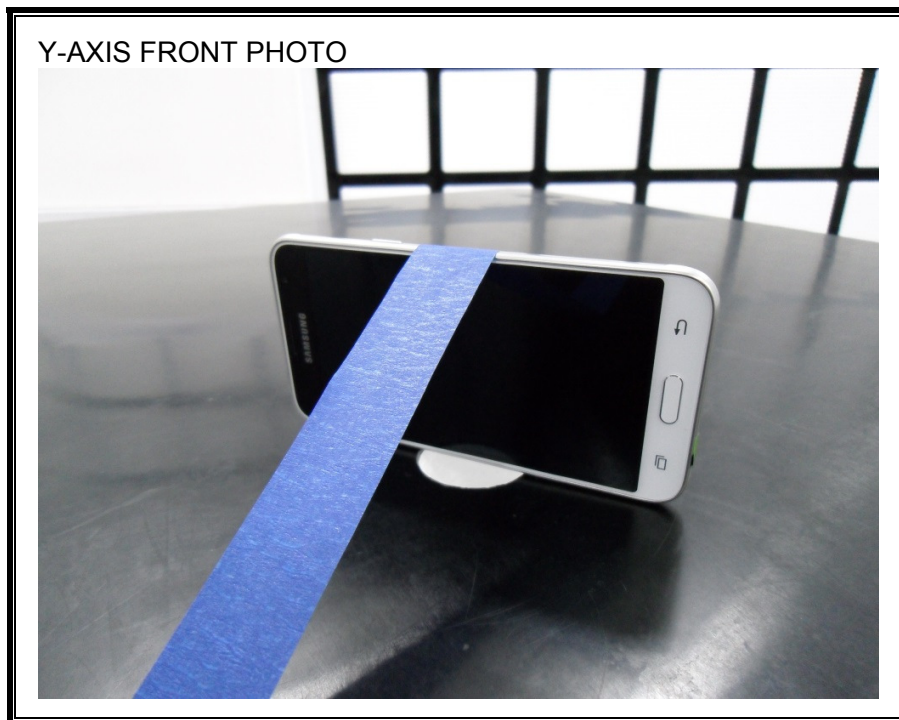

12. SETUP PHOTOS

ANTENNA PORT CONDUCTED RF MEASUREMENT SETUP

RADIATED RF MEASUREMENT SETUP (BELOW 1 GHz)

RADIATED RF MEASUREMENT SETUP (ABOVE 1 GHz)

RADIATED RF MEASUREMENT SETUP FOR PORTABLE CONFIGURATION

ENVIRONMENTAL CHAMBER PHOTO

END OF REPORT