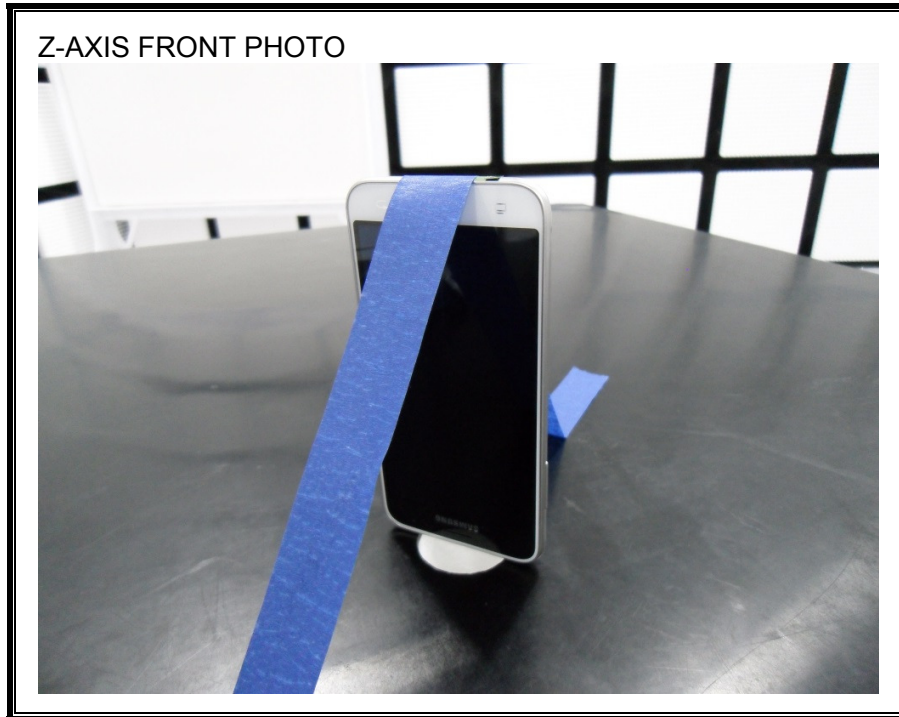

12. SETUP PHOTOS

ANTENNA PORT CONDUCTED RF MEASUREMENT SETUP

RADIATED RF MEASUREMENT SETUP (BELOW 1 GHz)

RADIATED RF MEASUREMENT SETUP (ABOVE 1 GHz)

RADIATED RF MEASUREMENT SETUP FOR PORTABLE CONFIGURATION

ENVIRONMENTAL CHAMBER PHOTO

END OF REPORT