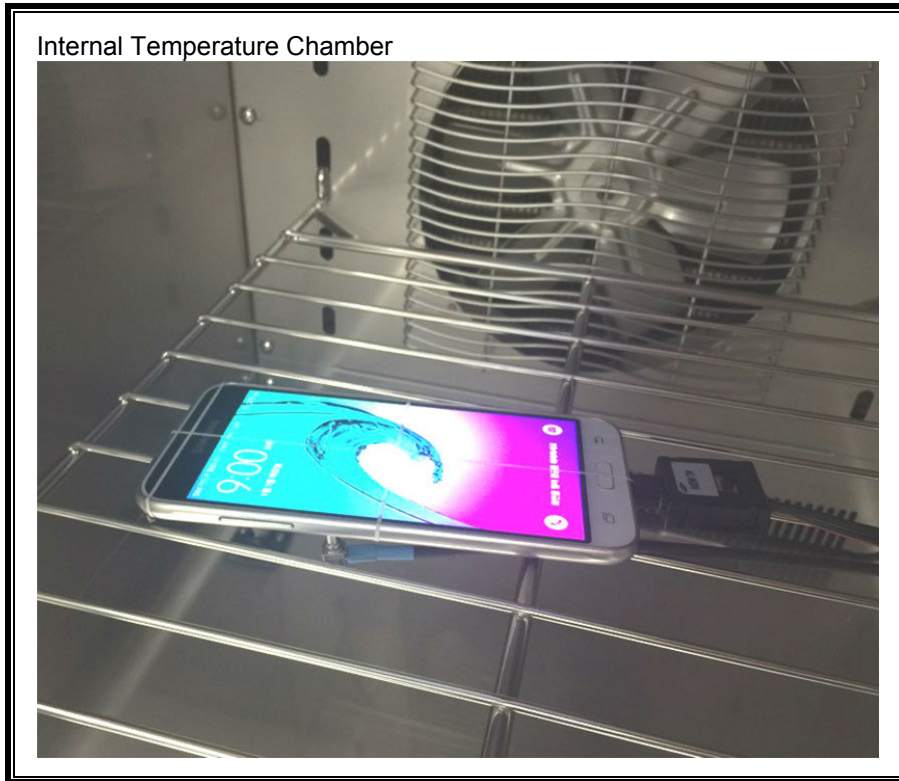

12. SETUP PHOTOS

ANTENNA PORT CONDUCTED RF MEASUREMENT SETUP

RADIATED RF MEASUREMENT SETUP (BELOW 1 GHz)

RADIATED RF MEASUREMENT SETUP (ABOVE 1 GHz)

RADIATED RF MEASUREMENT SETUP FOR PORTABLE CONFIGURATION

ENVIRONMENTAL CHAMBER PHOTO

END OF REPORT