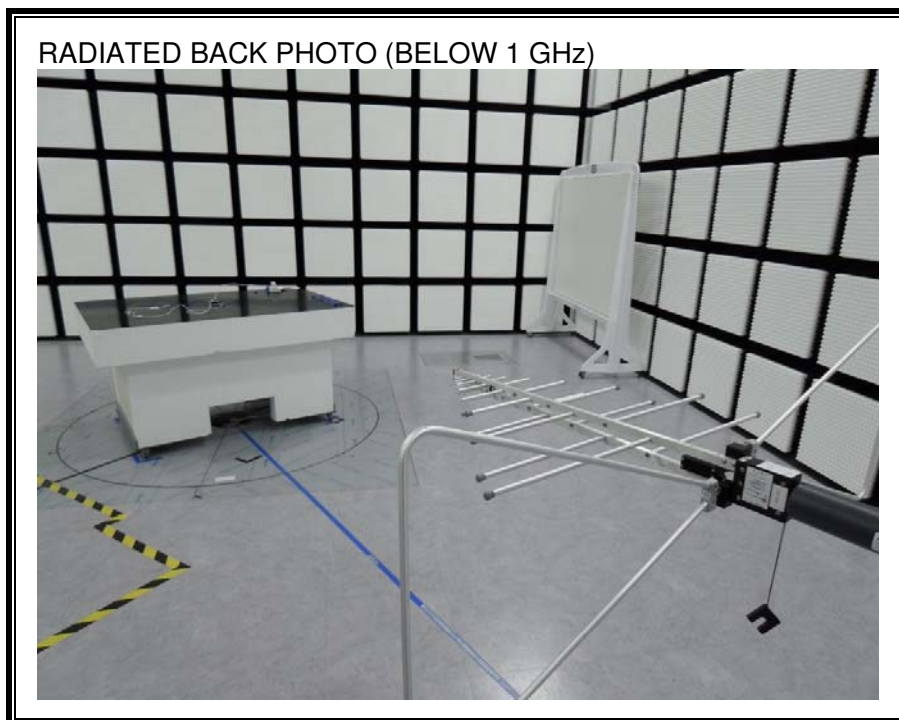

13. SETUP PHOTOS

ANTENNA PORT CONDUCTED RF MEASUREMENT SETUP

RADIATED RF MEASUREMENT SETUP (BELOW 1 GHz)

RADIATED RF MEASUREMENT SETUP (ABOVE 1 GHz)

RADIATED RF MEASUREMENT SETUP FOR PORTABLE CONFIGURATION

POWERLINE CONDUCTED EMISSIONS MEASUREMENT SETUP

END OF REPORT