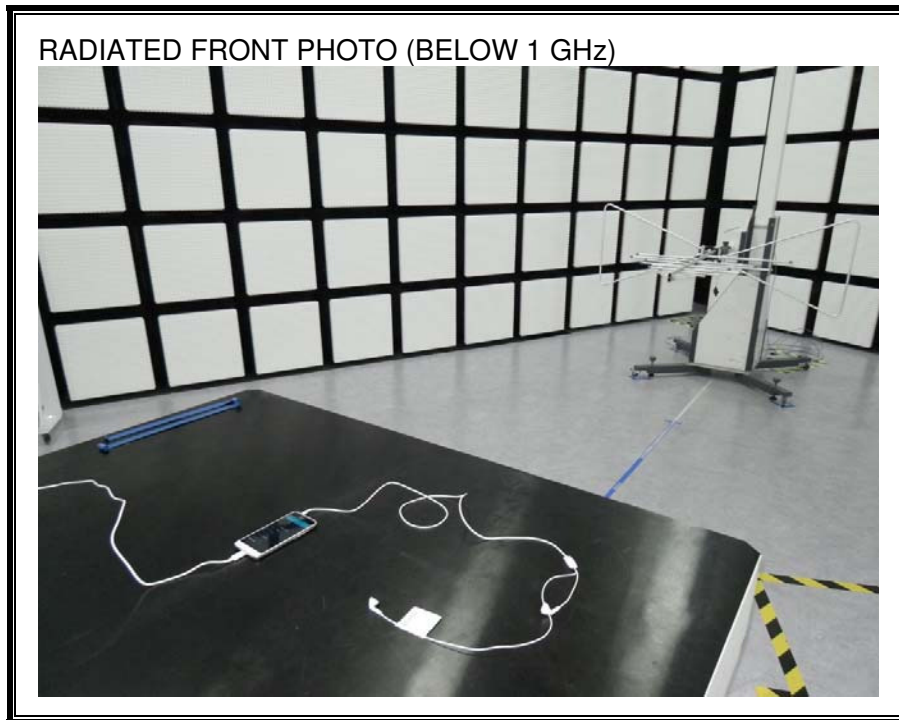

13. SETUP PHOTOS

ANTENNA PORT CONDUCTED RF MEASUREMENT SETUP

RADIATED RF MEASUREMENT SETUP (BELOW 1 GHz)

RADIATED RF MEASUREMENT SETUP (ABOVE 1 GHz)

RADIATED RF MEASUREMENT SETUP FOR PORTABLE CONFIGURATION

POWERLINE CONDUCTED EMISSIONS MEASUREMENT SETUP

END OF REPORT