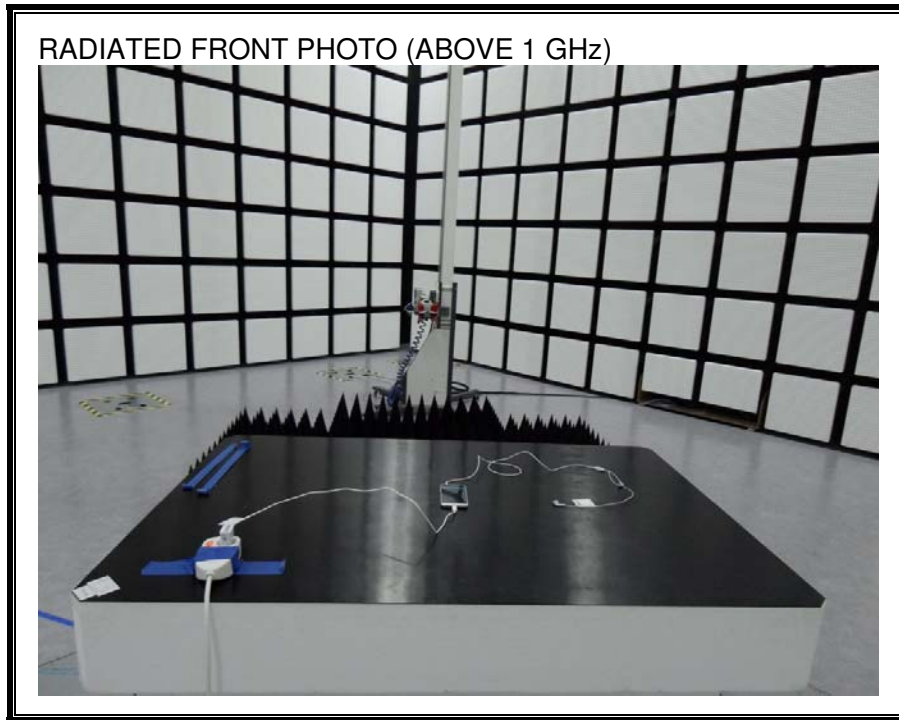

13. SETUP PHOTOS

ANTENNA PORT CONDUCTED RF MEASUREMENT SETUP

RADIATED RF MEASUREMENT SETUP (BELOW 1 GHz)

RADIATED RF MEASUREMENT SETUP (ABOVE 1 GHz)

RADIATED RF MEASUREMENT SETUP FOR PORTABLE CONFIGURATION

POWERLINE CONDUCTED EMISSIONS MEASUREMENT SETUP

END OF REPORT