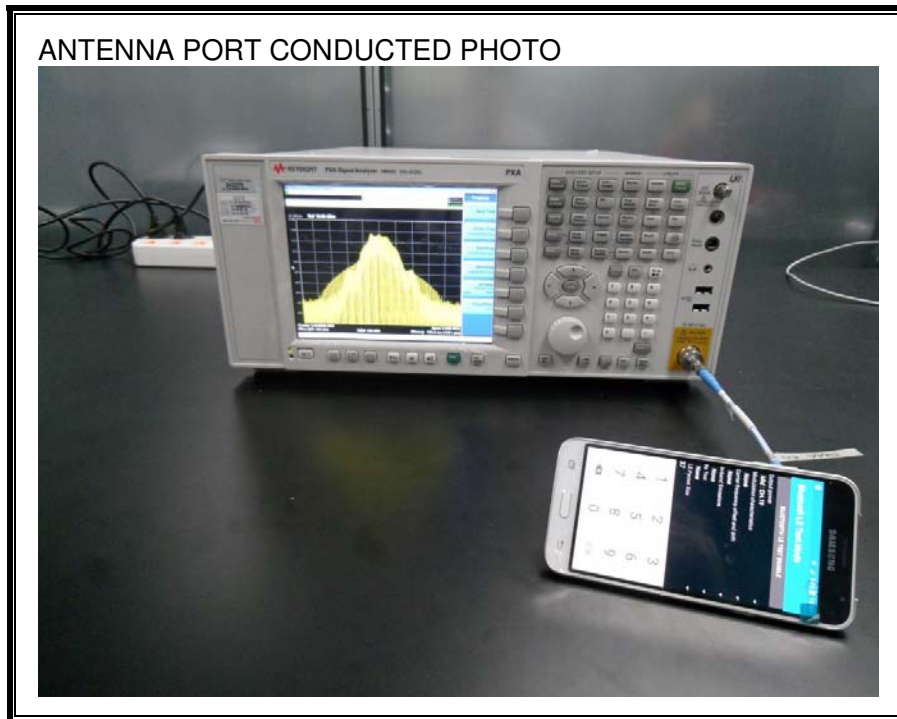

13. SETUP PHOTOS

ANTENNA PORT CONDUCTED RF MEASUREMENT SETUP

RADIATED RF MEASUREMENT SETUP (BELOW 1 GHz)

RADIATED RF MEASUREMENT SETUP (ABOVE 1 GHz)

RADIATED RF MEASUREMENT SETUP FOR PORTABLE CONFIGURATION

POWERLINE CONDUCTED EMISSIONS MEASUREMENT SETUP

END OF REPORT