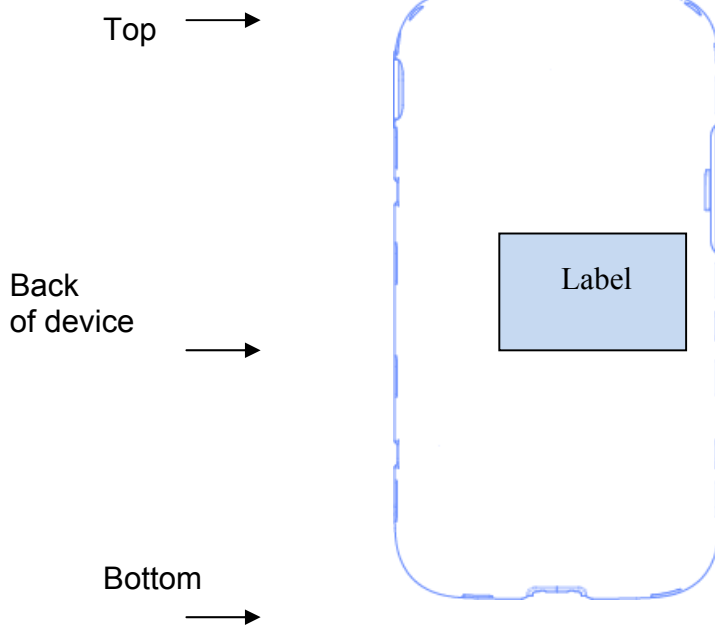

**Label and Location**

Model: SM-RHGM0U  
FCC ID: A3LSMRGM

**Label:**

**Location:**

Label is placed inside of the battery compartment.