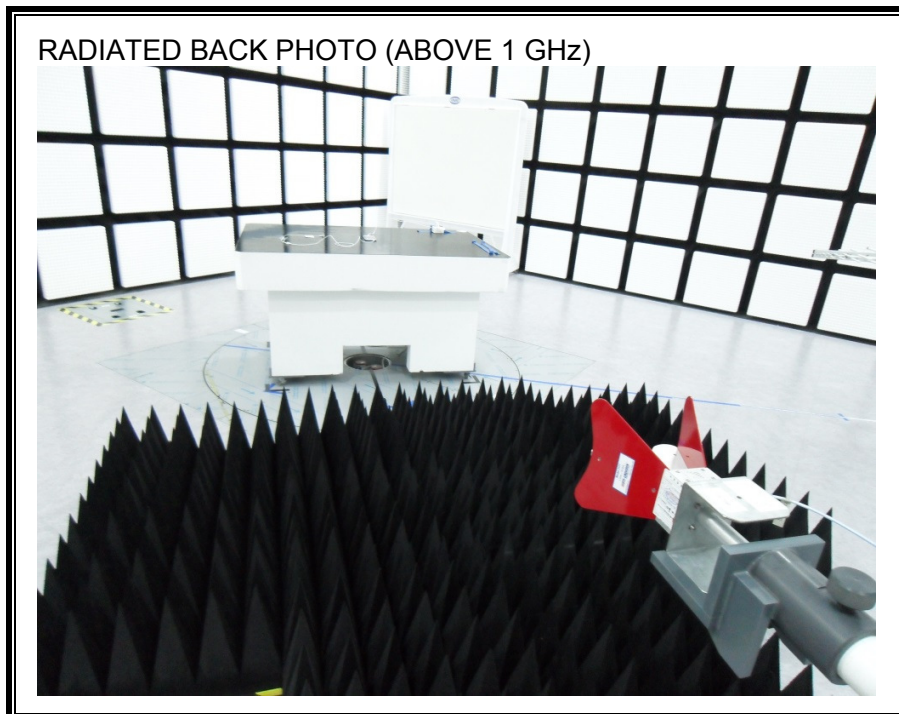

11. SETUP PHOTOS

ANTENNA PORT CONDUCTED RF MEASUREMENT SETUP

RADIATED RF MEASUREMENT SETUP (BELOW 1 GHz)

RADIATED RF MEASUREMENT SETUP (ABOVE 1 GHz)

RADIATED RF MEASUREMENT SETUP FOR PORTABLE CONFIGURATION

POWERLINE CONDUCTED EMISSIONS MEASUREMENT SETUP

END OF REPORT