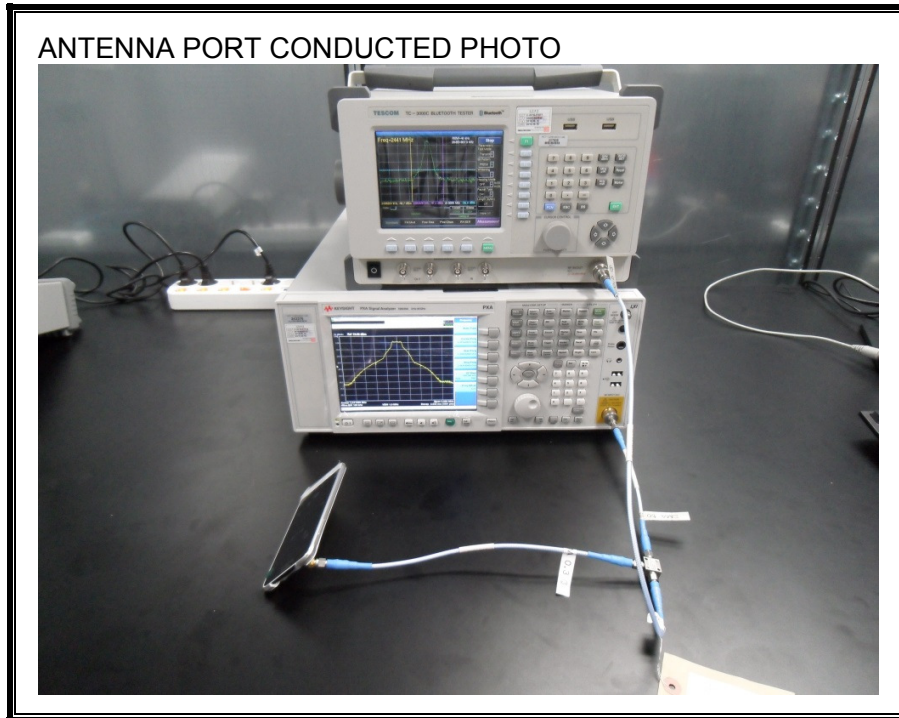

11. SETUP PHOTOS

ANTENNA PORT CONDUCTED RF MEASUREMENT SETUP

RADIATED RF MEASUREMENT SETUP (BELOW 1 GHz)

RADIATED RF MEASUREMENT SETUP (ABOVE 1 GHz)

RADIATED RF MEASUREMENT SETUP FOR PORTABLE CONFIGURATION

POWERLINE CONDUCTED EMISSIONS MEASUREMENT SETUP

END OF REPORT