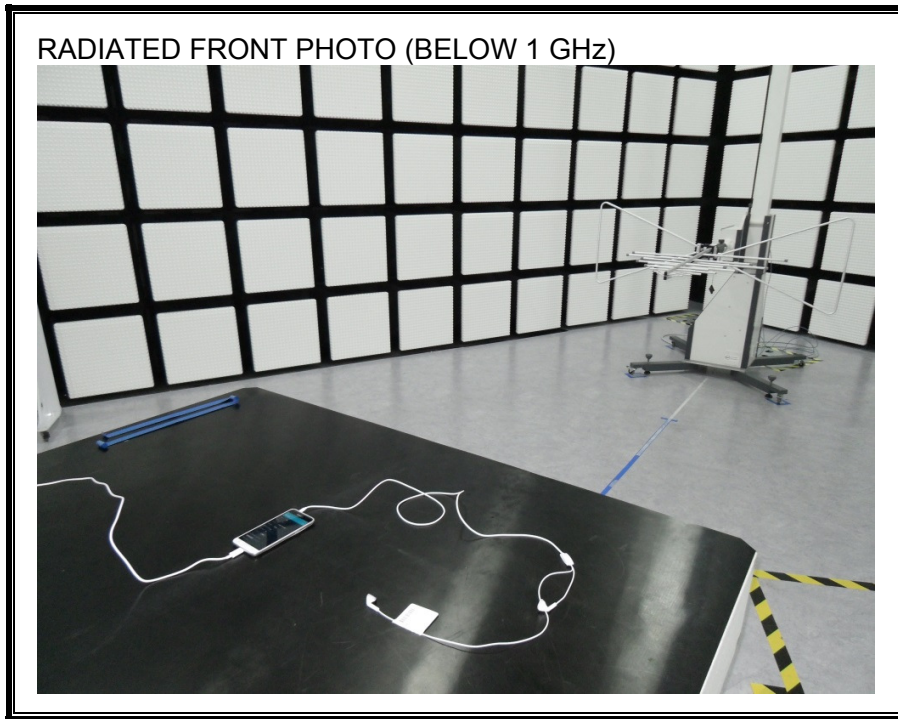

11. SETUP PHOTOS

ANTENNA PORT CONDUCTED RF MEASUREMENT SETUP

RADIATED RF MEASUREMENT SETUP (BELOW 1 GHz)

RADIATED RF MEASUREMENT SETUP (ABOVE 1 GHz)

RADIATED RF MEASUREMENT SETUP FOR PORTABLE CONFIGURATION

POWERLINE CONDUCTED EMISSIONS MEASUREMENT SETUP

END OF REPORT