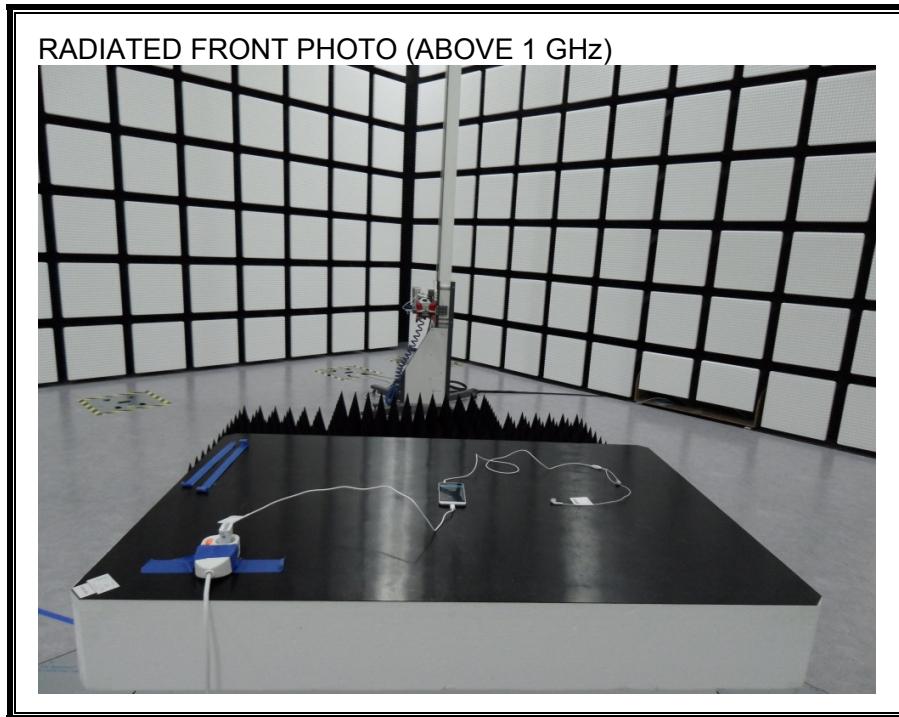

11. SETUP PHOTOS

ANTENNA PORT CONDUCTED RF MEASUREMENT SETUP

RADIATED RF MEASUREMENT SETUP (BELOW 1 GHz)

RADIATED RF MEASUREMENT SETUP (ABOVE 1 GHz)

RADIATED RF MEASUREMENT SETUP FOR PORTABLE CONFIGURATION

POWERLINE CONDUCTED EMISSIONS MEASUREMENT SETUP

END OF REPORT