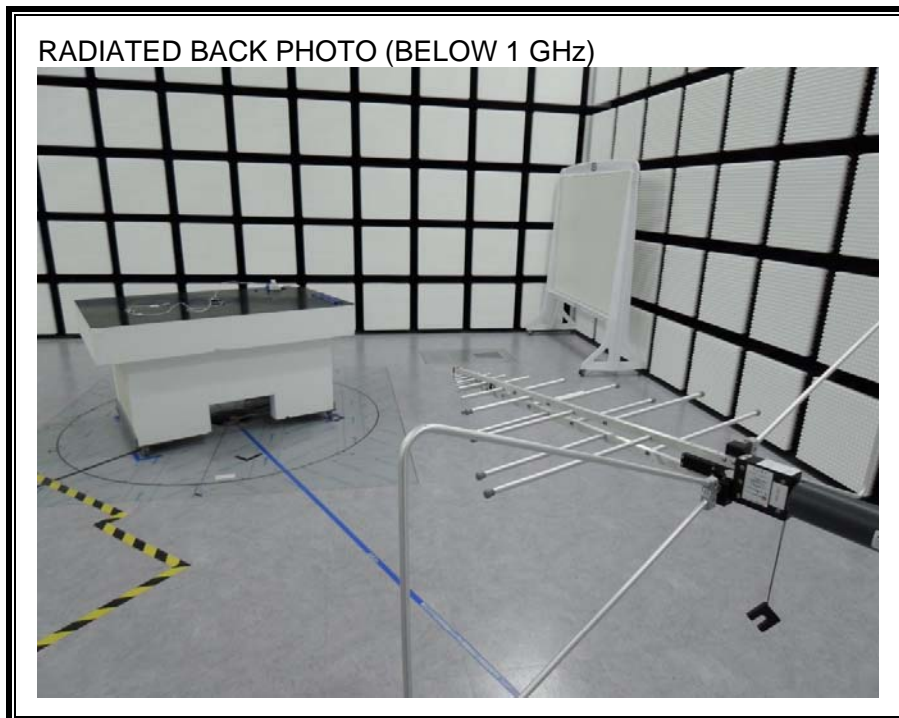

13. SETUP PHOTOS

ANTENNA PORT CONDUCTED RF MEASUREMENT SETUP

RADIATED RF MEASUREMENT SETUP (BELOW 1 GHz)

RADIATED RF MEASUREMENT SETUP (ABOVE 1 GHz)

RADIATED RF MEASUREMENT SETUP FOR PORTABLE CONFIGURATION

POWERLINE CONDUCTED EMISSIONS MEASUREMENT SETUP

END OF REPORT