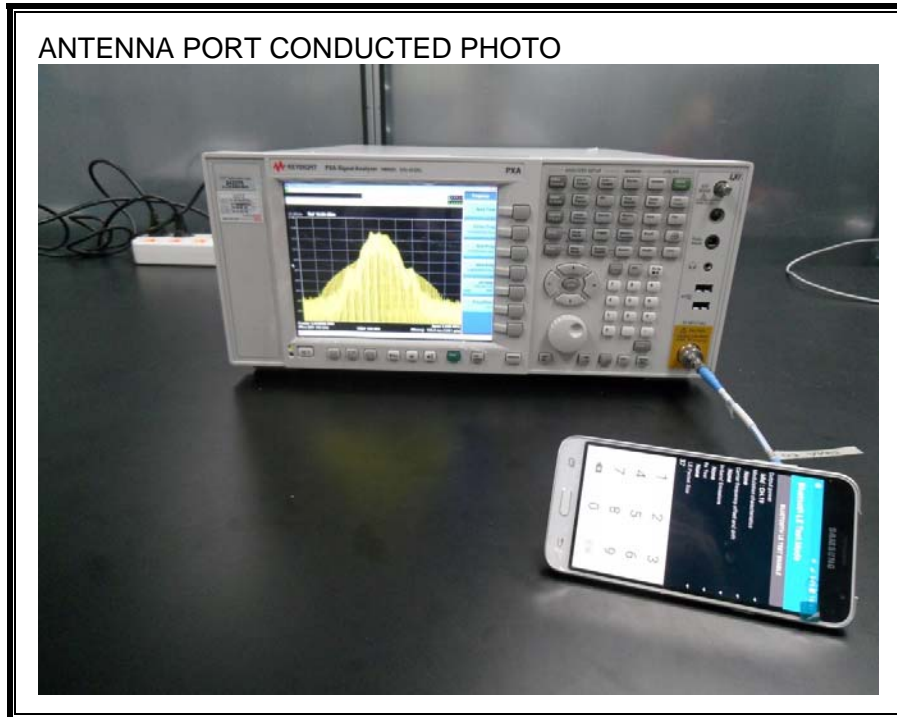

13. SETUP PHOTOS

ANTENNA PORT CONDUCTED RF MEASUREMENT SETUP

RADIATED RF MEASUREMENT SETUP (BELOW 1 GHz)

RADIATED RF MEASUREMENT SETUP (ABOVE 1 GHz)

RADIATED RF MEASUREMENT SETUP FOR PORTABLE CONFIGURATION

POWERLINE CONDUCTED EMISSIONS MEASUREMENT SETUP

END OF REPORT