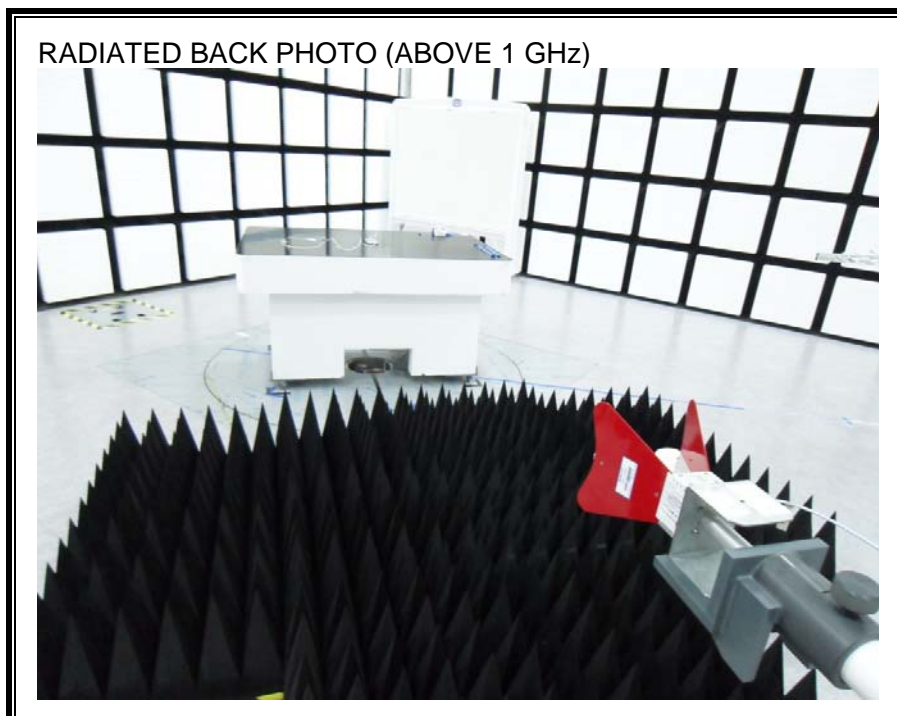

13. SETUP PHOTOS

ANTENNA PORT CONDUCTED RF MEASUREMENT SETUP

RADIATED RF MEASUREMENT SETUP (BELOW 1 GHz)

RADIATED RF MEASUREMENT SETUP (ABOVE 1 GHz)

RADIATED RF MEASUREMENT SETUP FOR PORTABLE CONFIGURATION

POWERLINE CONDUCTED EMISSIONS MEASUREMENT SETUP

END OF REPORT