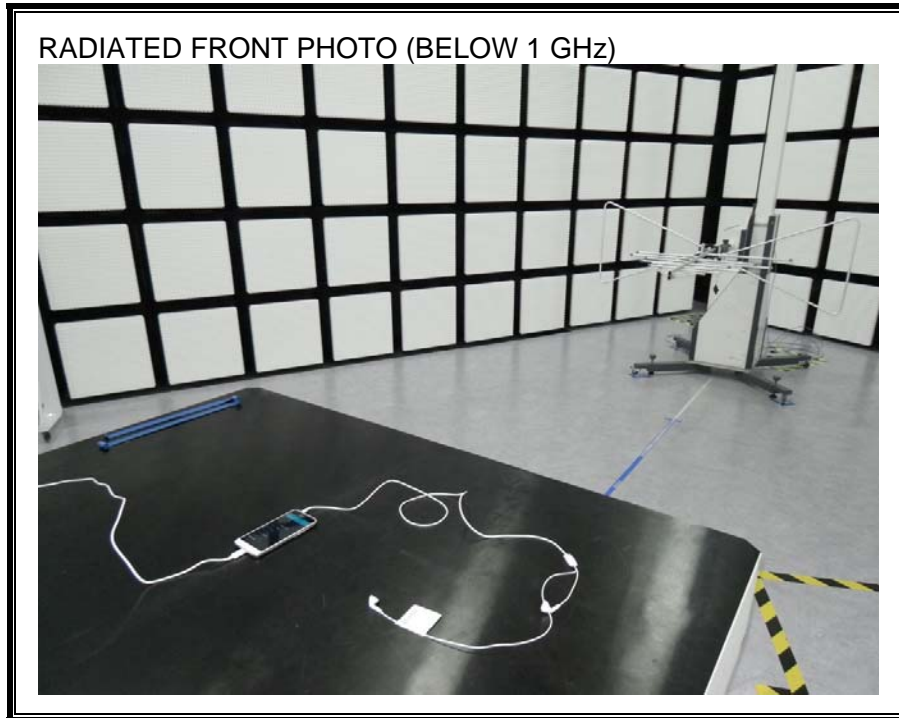

13. SETUP PHOTOS

ANTENNA PORT CONDUCTED RF MEASUREMENT SETUP

RADIATED RF MEASUREMENT SETUP (BELOW 1 GHz)

RADIATED RF MEASUREMENT SETUP (ABOVE 1 GHz)

RADIATED RF MEASUREMENT SETUP FOR PORTABLE CONFIGURATION

POWERLINE CONDUCTED EMISSIONS MEASUREMENT SETUP

END OF REPORT