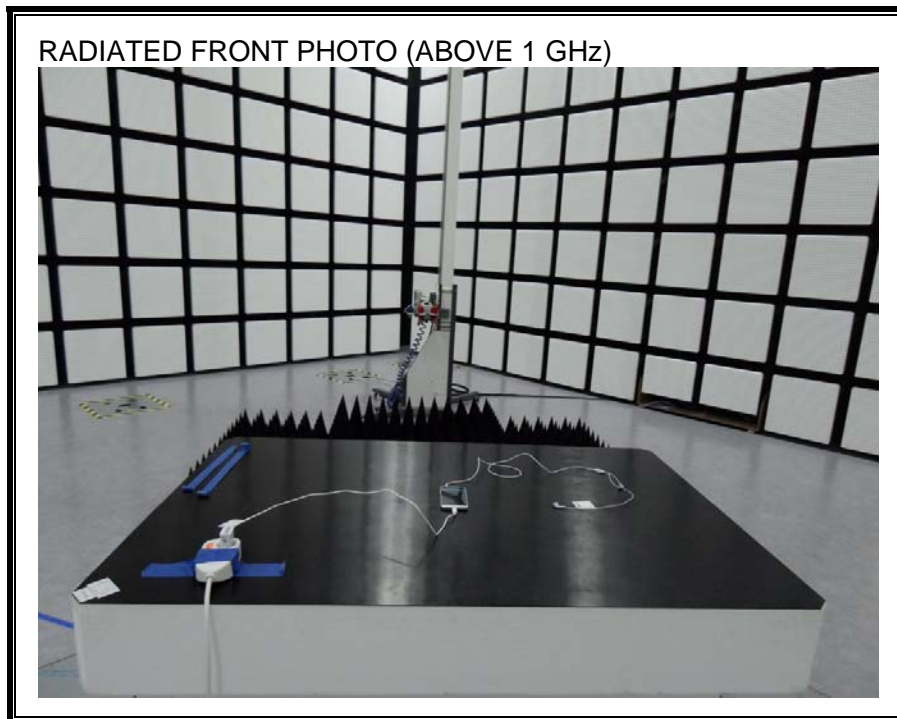

13. SETUP PHOTOS

ANTENNA PORT CONDUCTED RF MEASUREMENT SETUP

RADIATED RF MEASUREMENT SETUP (BELOW 1 GHz)

RADIATED RF MEASUREMENT SETUP (ABOVE 1 GHz)

RADIATED RF MEASUREMENT SETUP FOR PORTABLE CONFIGURATION

POWERLINE CONDUCTED EMISSIONS MEASUREMENT SETUP

END OF REPORT