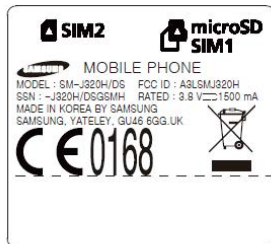

Label and Location

Model: SM-J320H/DS
FCC ID: A3LSMJ320H

Label:

Location:

Phone: Label is placed inside of the battery compartment.