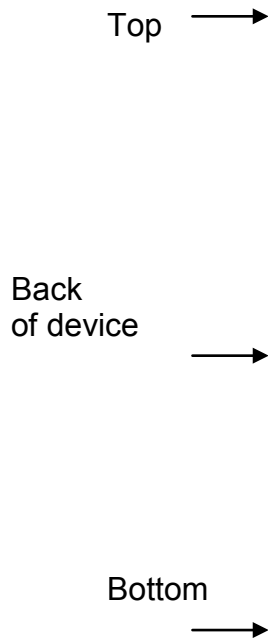

Label and Location

Model: SM-J320H/DS
FCC ID: A3LSMJ320H

Label:

Location:

Phone: Label is placed inside of the battery compartment.