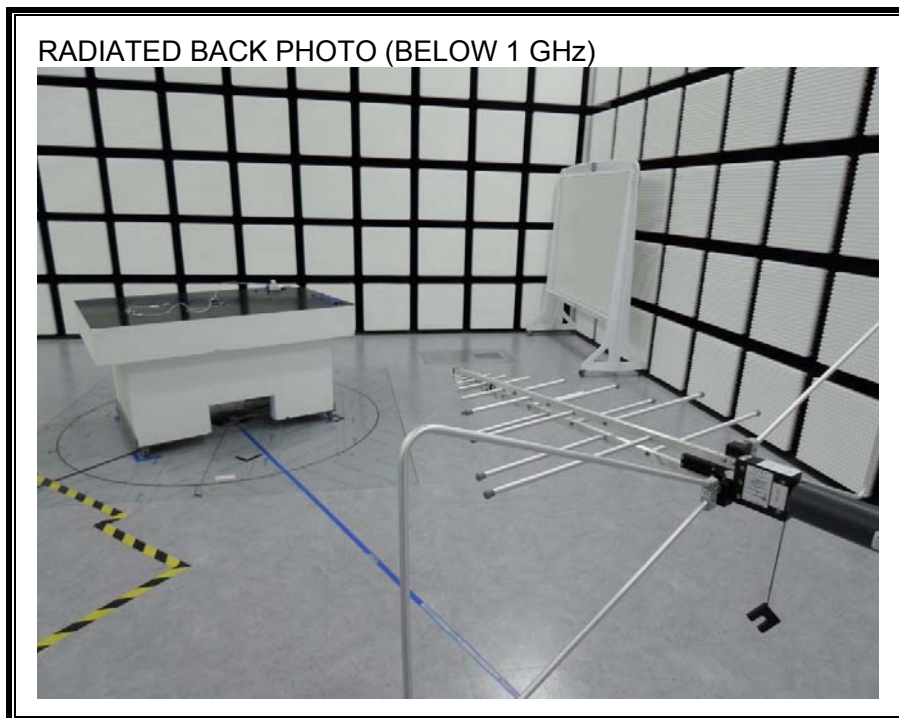

11. SETUP PHOTOS

ANTENNA PORT CONDUCTED RF MEASUREMENT SETUP

RADIATED RF MEASUREMENT SETUP (BELOW 1 GHz)

RADIATED RF MEASUREMENT SETUP (ABOVE 1 GHz)

RADIATED RF MEASUREMENT SETUP FOR PORTABLE CONFIGURATION

POWERLINE CONDUCTED EMISSIONS MEASUREMENT SETUP

END OF REPORT