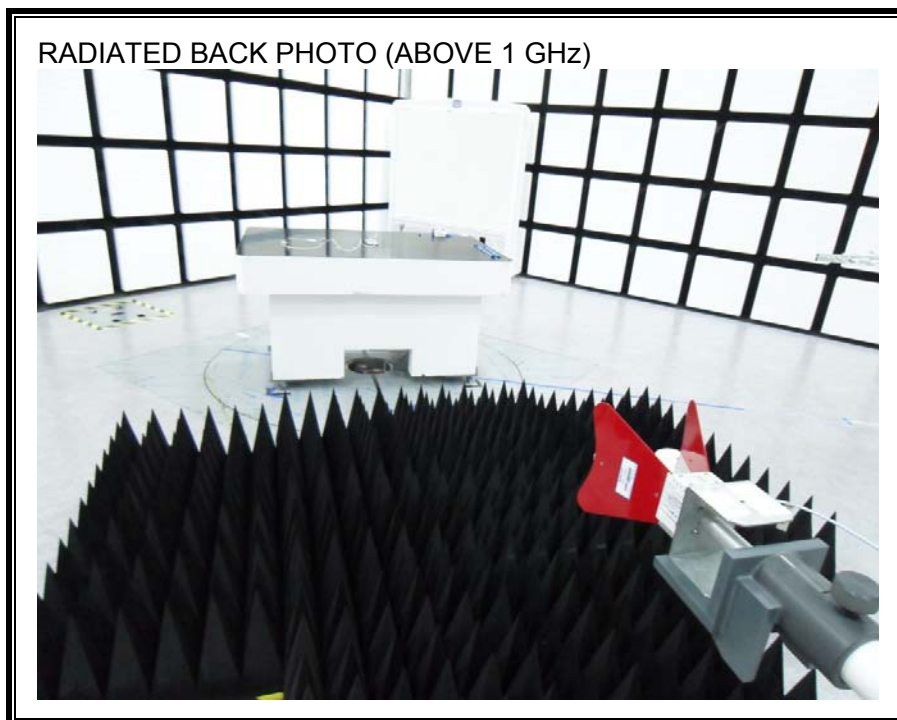

11. SETUP PHOTOS

ANTENNA PORT CONDUCTED RF MEASUREMENT SETUP

RADIATED RF MEASUREMENT SETUP (BELOW 1 GHz)

RADIATED RF MEASUREMENT SETUP (ABOVE 1 GHz)

RADIATED RF MEASUREMENT SETUP FOR PORTABLE CONFIGURATION

POWERLINE CONDUCTED EMISSIONS MEASUREMENT SETUP

END OF REPORT