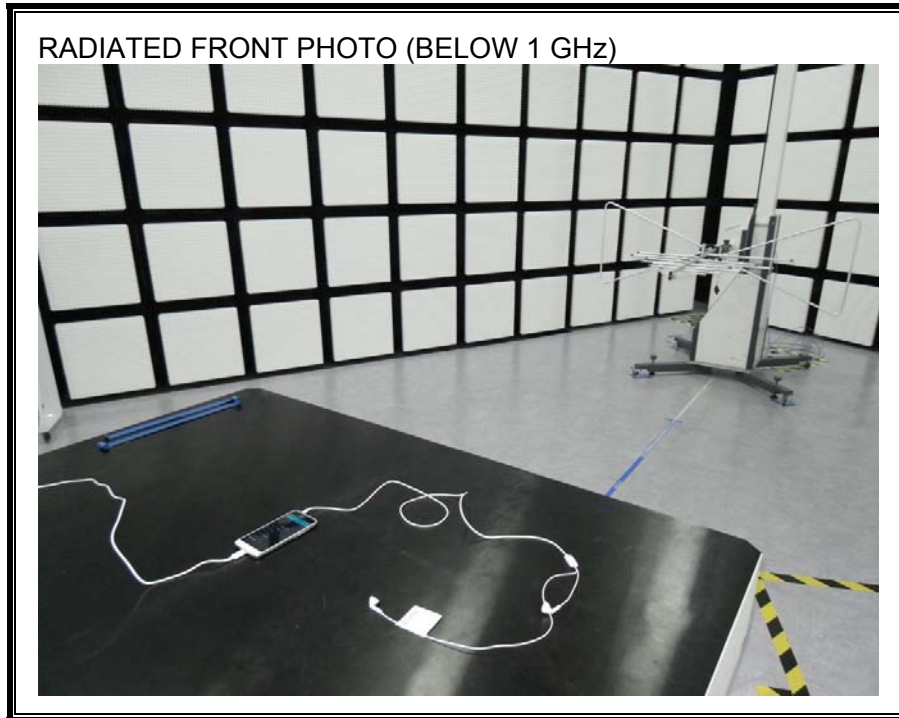

11. SETUP PHOTOS

ANTENNA PORT CONDUCTED RF MEASUREMENT SETUP

RADIATED RF MEASUREMENT SETUP (BELOW 1 GHz)

RADIATED RF MEASUREMENT SETUP (ABOVE 1 GHz)

RADIATED RF MEASUREMENT SETUP FOR PORTABLE CONFIGURATION

POWERLINE CONDUCTED EMISSIONS MEASUREMENT SETUP

END OF REPORT