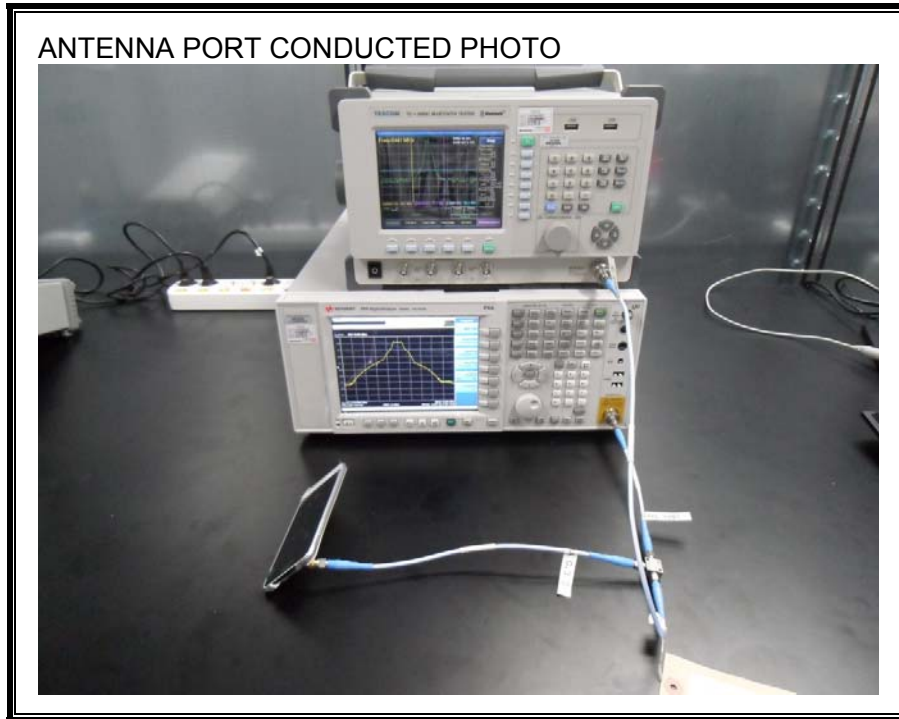

11. SETUP PHOTOS

ANTENNA PORT CONDUCTED RF MEASUREMENT SETUP

RADIATED RF MEASUREMENT SETUP (BELOW 1 GHz)

RADIATED RF MEASUREMENT SETUP (ABOVE 1 GHz)

RADIATED RF MEASUREMENT SETUP FOR PORTABLE CONFIGURATION

POWERLINE CONDUCTED EMISSIONS MEASUREMENT SETUP

END OF REPORT