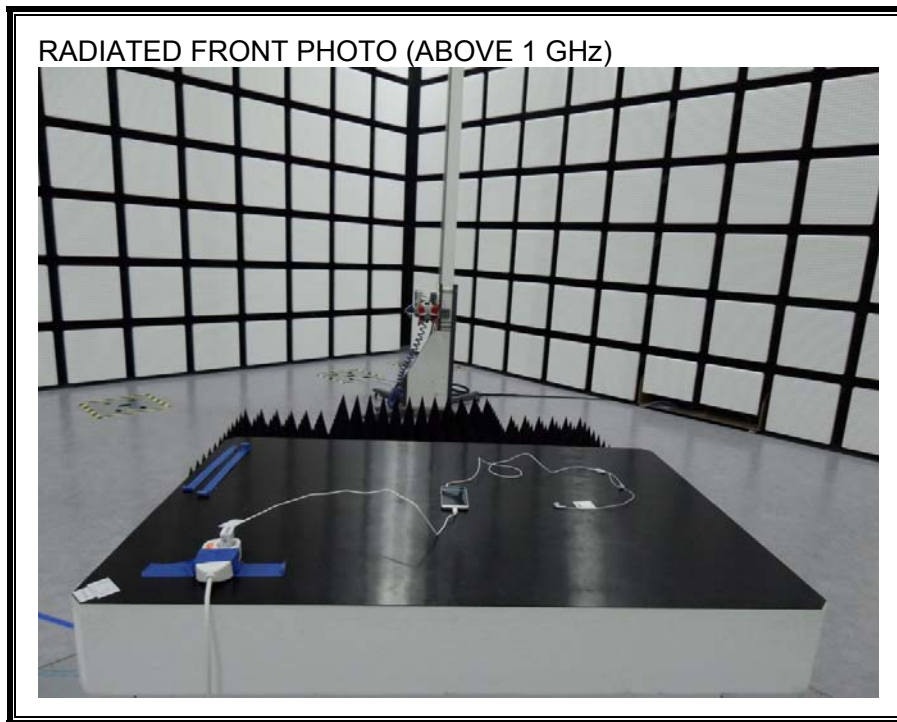

11. SETUP PHOTOS

ANTENNA PORT CONDUCTED RF MEASUREMENT SETUP

RADIATED RF MEASUREMENT SETUP (BELOW 1 GHz)

RADIATED RF MEASUREMENT SETUP (ABOVE 1 GHz)

RADIATED RF MEASUREMENT SETUP FOR PORTABLE CONFIGURATION

POWERLINE CONDUCTED EMISSIONS MEASUREMENT SETUP

END OF REPORT