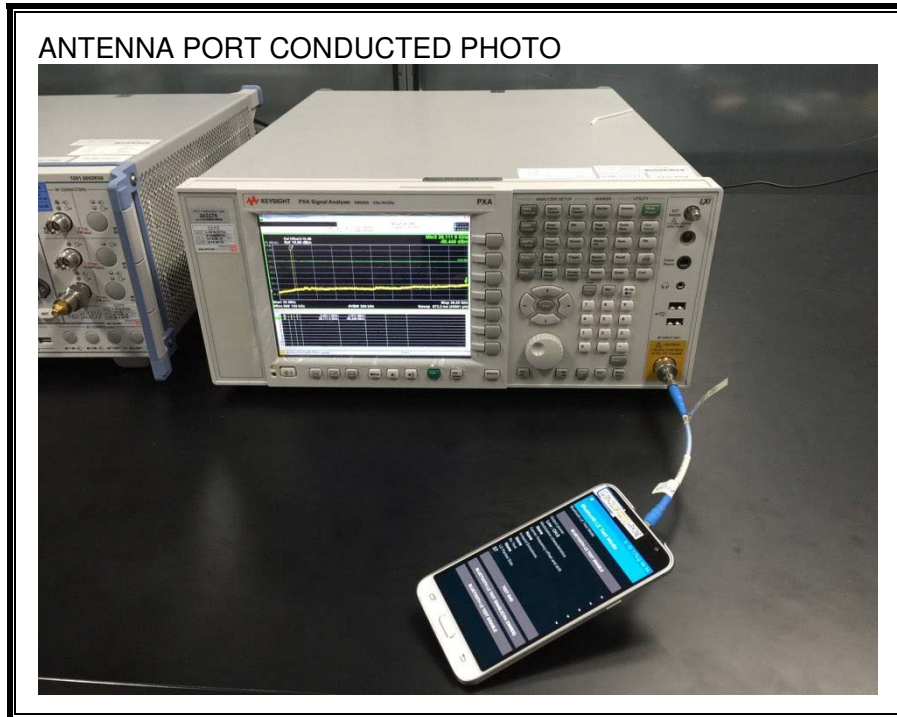

13. SETUP PHOTOS

ANTENNA PORT CONDUCTED RF MEASUREMENT SETUP

RADIATED RF MEASUREMENT SETUP (BELOW 1 GHz)

RADIATED RF MEASUREMENT SETUP (ABOVE 1 GHz)

RADIATED RF MEASUREMENT SETUP FOR PORTABLE CONFIGURATION

POWERLINE CONDUCTED EMISSIONS MEASUREMENT SETUP

END OF REPORT