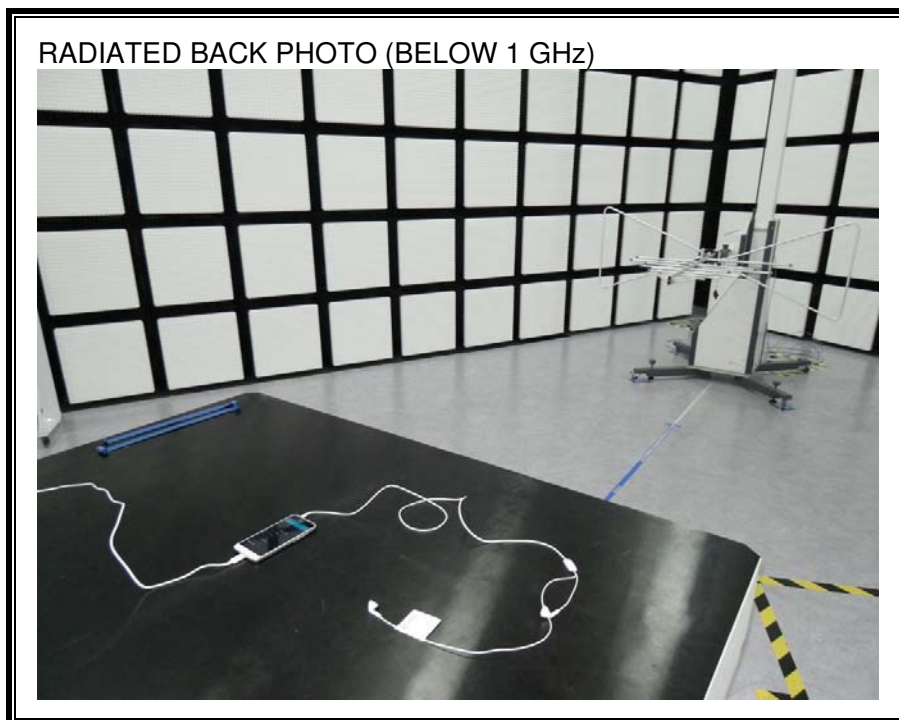

13. SETUP PHOTOS

ANTENNA PORT CONDUCTED RF MEASUREMENT SETUP

RADIATED RF MEASUREMENT SETUP (BELOW 1 GHz)

RADIATED RF MEASUREMENT SETUP (ABOVE 1 GHz)

RADIATED RF MEASUREMENT SETUP FOR PORTABLE CONFIGURATION

POWERLINE CONDUCTED EMISSIONS MEASUREMENT SETUP

END OF REPORT