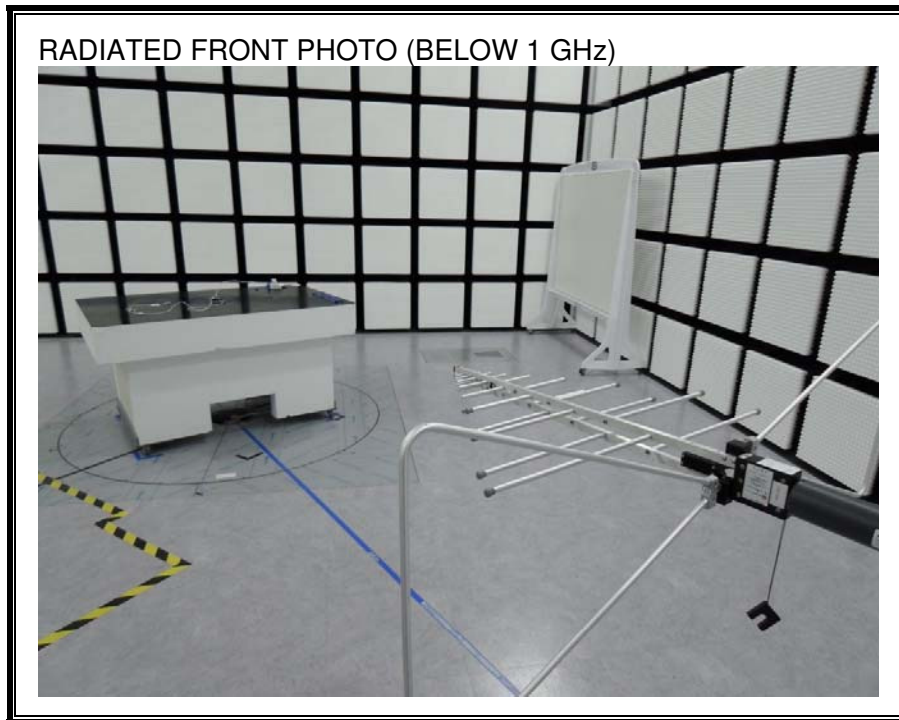

13. SETUP PHOTOS

ANTENNA PORT CONDUCTED RF MEASUREMENT SETUP

RADIATED RF MEASUREMENT SETUP (BELOW 1 GHz)

RADIATED RF MEASUREMENT SETUP (ABOVE 1 GHz)

RADIATED RF MEASUREMENT SETUP FOR PORTABLE CONFIGURATION

POWERLINE CONDUCTED EMISSIONS MEASUREMENT SETUP

END OF REPORT