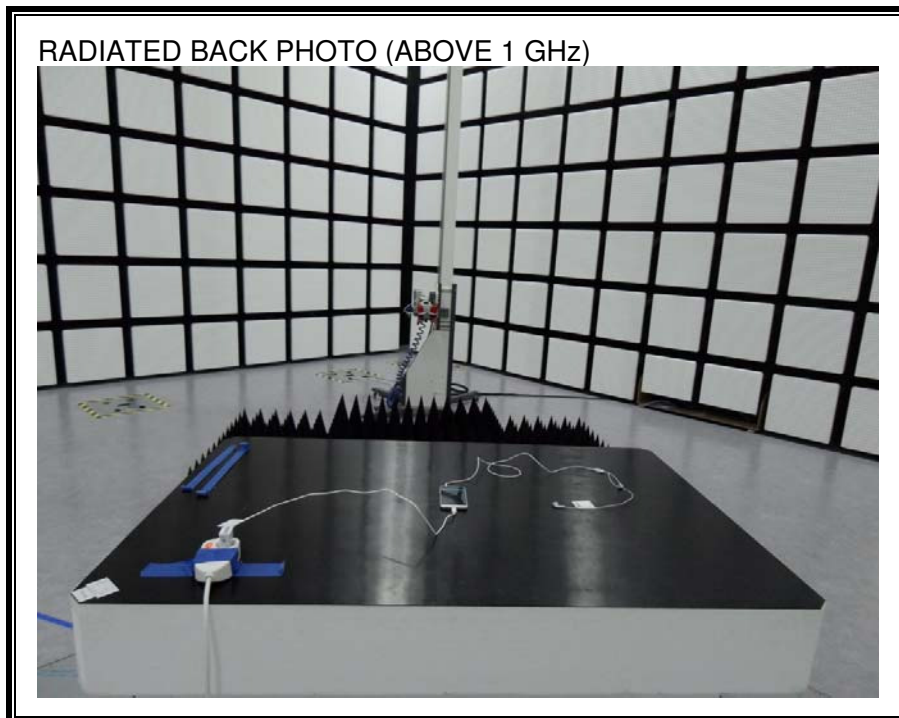

13. SETUP PHOTOS

ANTENNA PORT CONDUCTED RF MEASUREMENT SETUP

RADIATED RF MEASUREMENT SETUP (BELOW 1 GHz)

RADIATED RF MEASUREMENT SETUP (ABOVE 1 GHz)

RADIATED RF MEASUREMENT SETUP FOR PORTABLE CONFIGURATION

POWERLINE CONDUCTED EMISSIONS MEASUREMENT SETUP

END OF REPORT