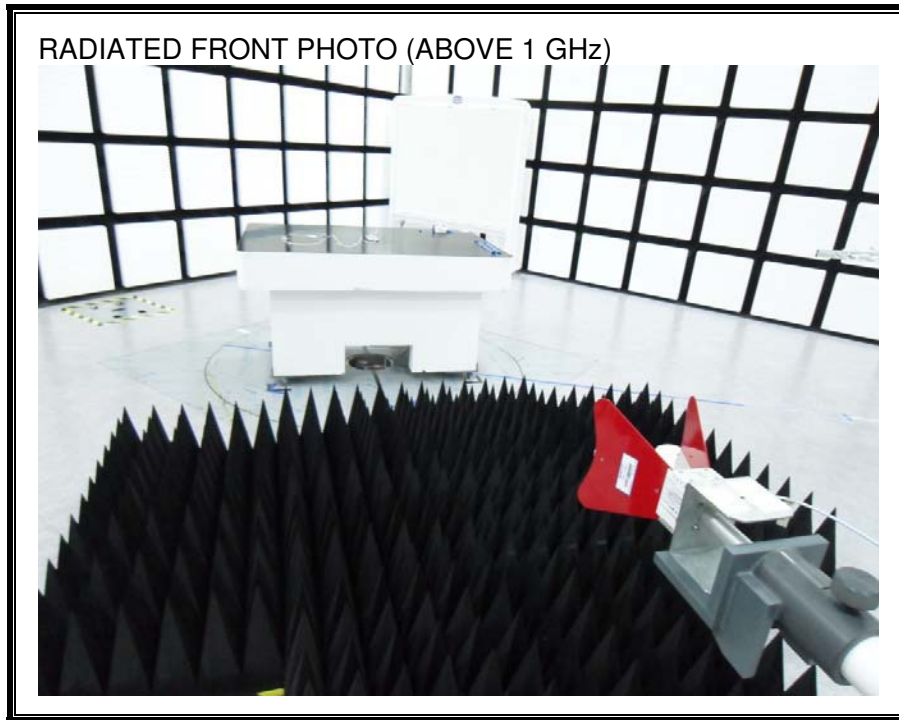

13. SETUP PHOTOS

ANTENNA PORT CONDUCTED RF MEASUREMENT SETUP

RADIATED RF MEASUREMENT SETUP (BELOW 1 GHz)

RADIATED RF MEASUREMENT SETUP (ABOVE 1 GHz)

RADIATED RF MEASUREMENT SETUP FOR PORTABLE CONFIGURATION

POWERLINE CONDUCTED EMISSIONS MEASUREMENT SETUP

END OF REPORT