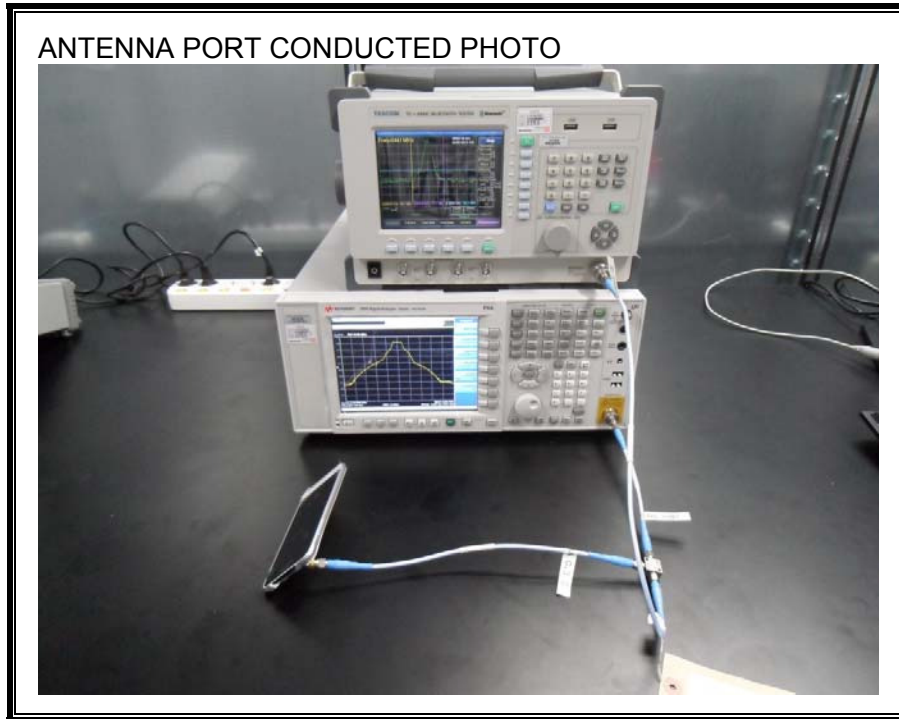

11. SETUP PHOTOS

ANTENNA PORT CONDUCTED RF MEASUREMENT SETUP

RADIATED RF MEASUREMENT SETUP (BELOW 1 GHz)

RADIATED RF MEASUREMENT SETUP (ABOVE 1 GHz)

RADIATED RF MEASUREMENT SETUP FOR PORTABLE CONFIGURATION

POWERLINE CONDUCTED EMISSIONS MEASUREMENT SETUP

END OF REPORT