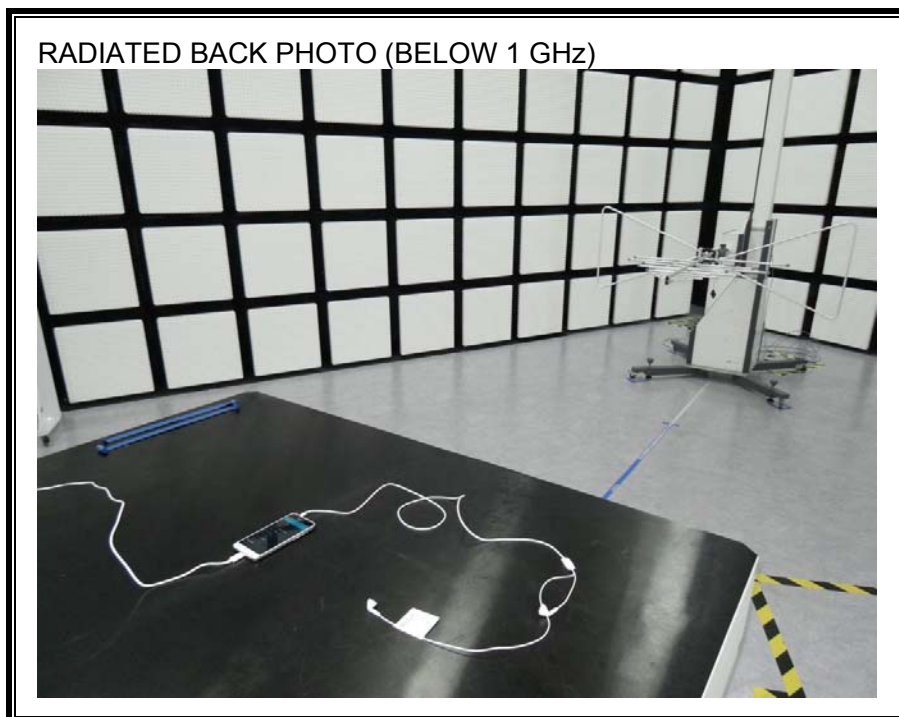

11. SETUP PHOTOS

ANTENNA PORT CONDUCTED RF MEASUREMENT SETUP

RADIATED RF MEASUREMENT SETUP (BELOW 1 GHz)

RADIATED RF MEASUREMENT SETUP (ABOVE 1 GHz)

RADIATED RF MEASUREMENT SETUP FOR PORTABLE CONFIGURATION

POWERLINE CONDUCTED EMISSIONS MEASUREMENT SETUP

END OF REPORT