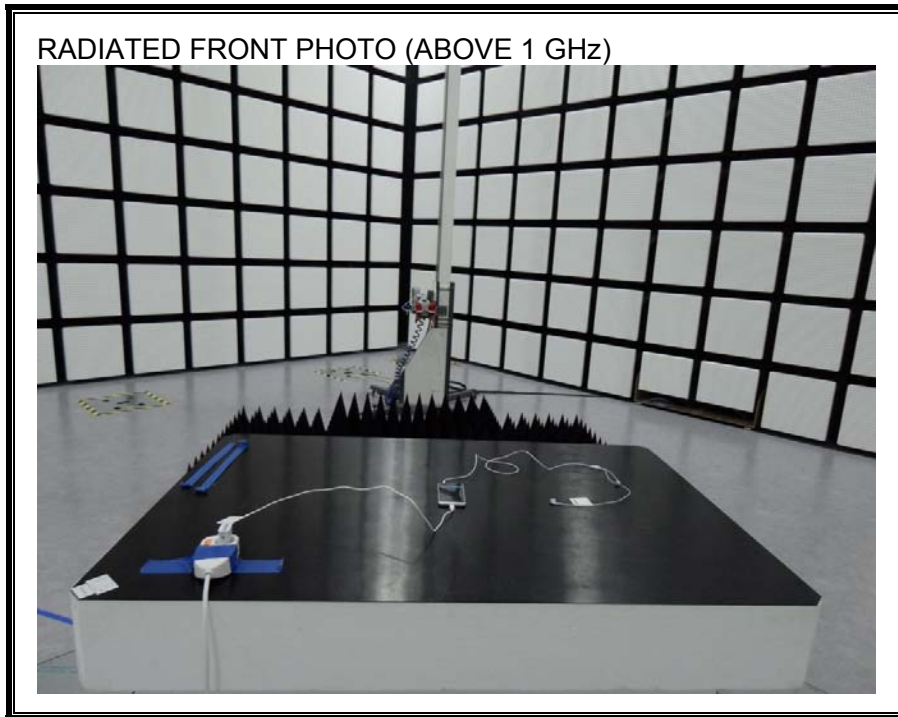

11. SETUP PHOTOS

ANTENNA PORT CONDUCTED RF MEASUREMENT SETUP

RADIATED RF MEASUREMENT SETUP (BELOW 1 GHz)

RADIATED RF MEASUREMENT SETUP (ABOVE 1 GHz)

RADIATED RF MEASUREMENT SETUP FOR PORTABLE CONFIGURATION

POWERLINE CONDUCTED EMISSIONS MEASUREMENT SETUP

END OF REPORT