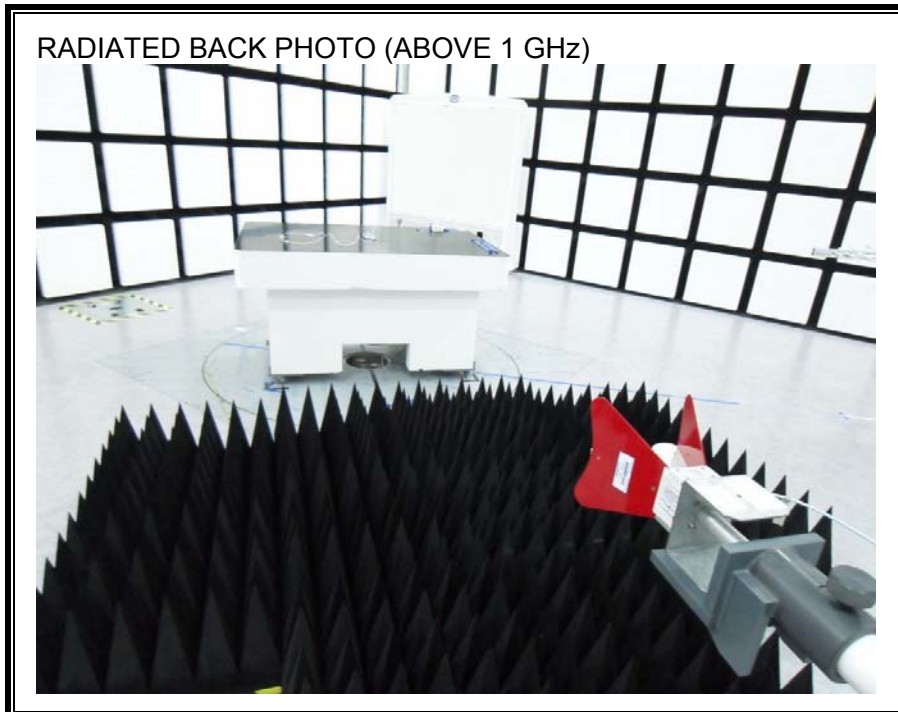

11. SETUP PHOTOS

ANTENNA PORT CONDUCTED RF MEASUREMENT SETUP

RADIATED RF MEASUREMENT SETUP (BELOW 1 GHz)

RADIATED RF MEASUREMENT SETUP (ABOVE 1 GHz)

RADIATED RF MEASUREMENT SETUP FOR PORTABLE CONFIGURATION

POWERLINE CONDUCTED EMISSIONS MEASUREMENT SETUP

END OF REPORT