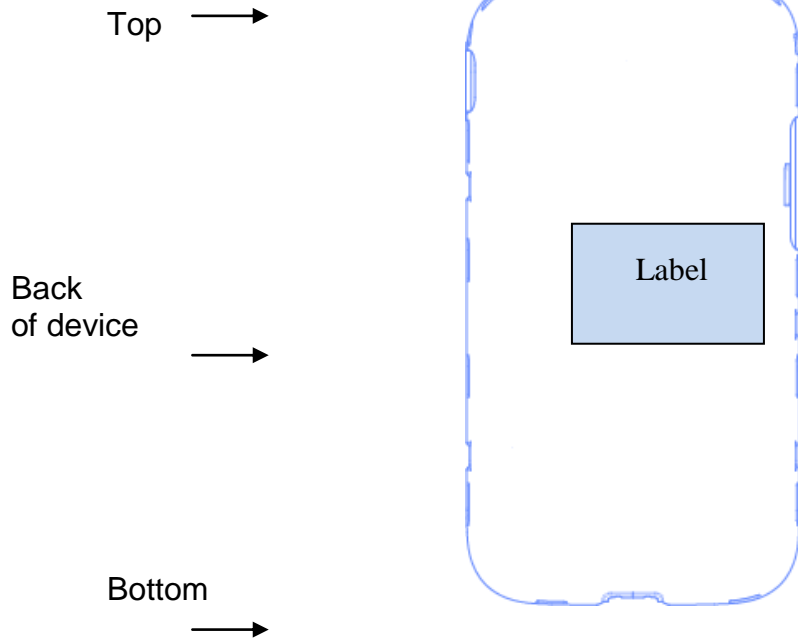

Label and Location

Model: SM-J320FN
FCC ID: A3LSMJ320FN

Label:

Location:

Phone: Label is placed inside of the battery compartment.