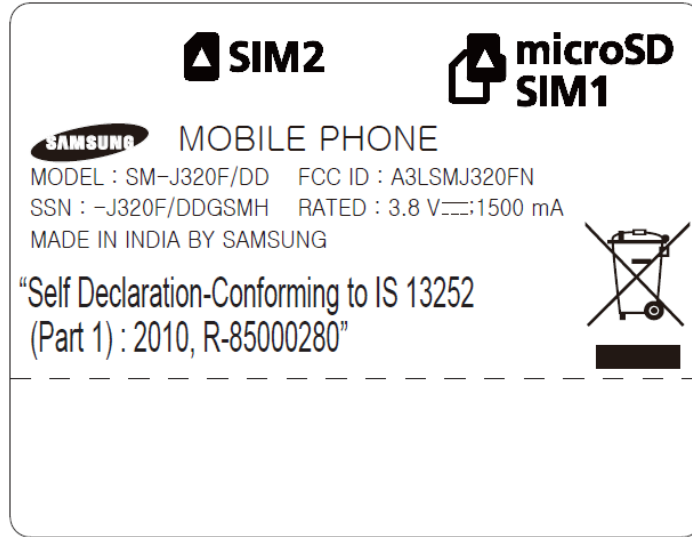

Label and Location

Model: SM-J320F/DD
FCC ID: A3LSMJ320FN

Label:

Location:

Phone: Label is placed inside of the battery compartment.