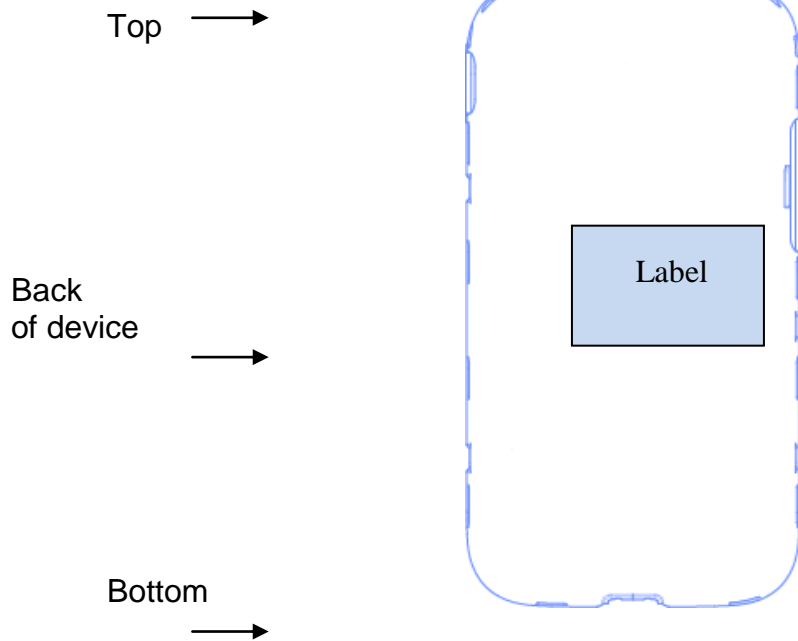

Label and Location

Model: SM-J320F/DD
FCC ID: A3LSMJ320FN

Label:

Location:

Phone: Label is placed inside of the battery compartment.