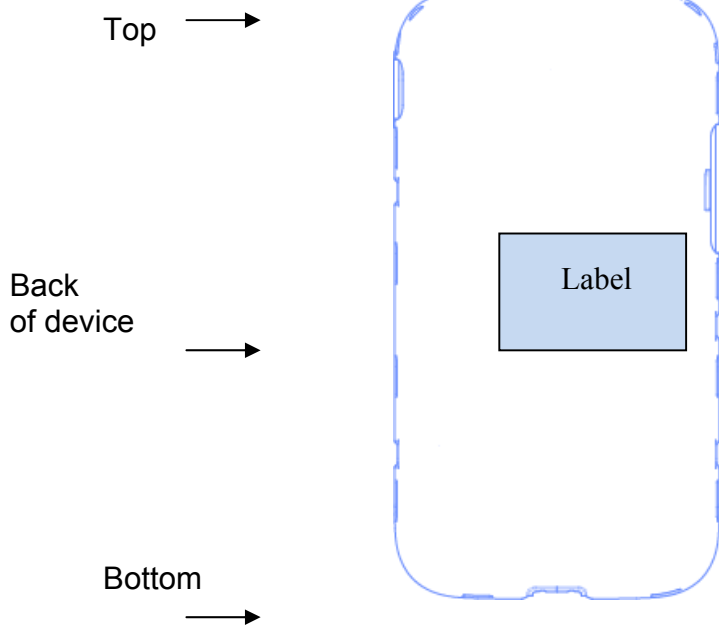

Label and Location

Model: SM-RH000
FCC ID: A3LSMRH00

Label:

Location:

Label is placed inside of the battery compartment.