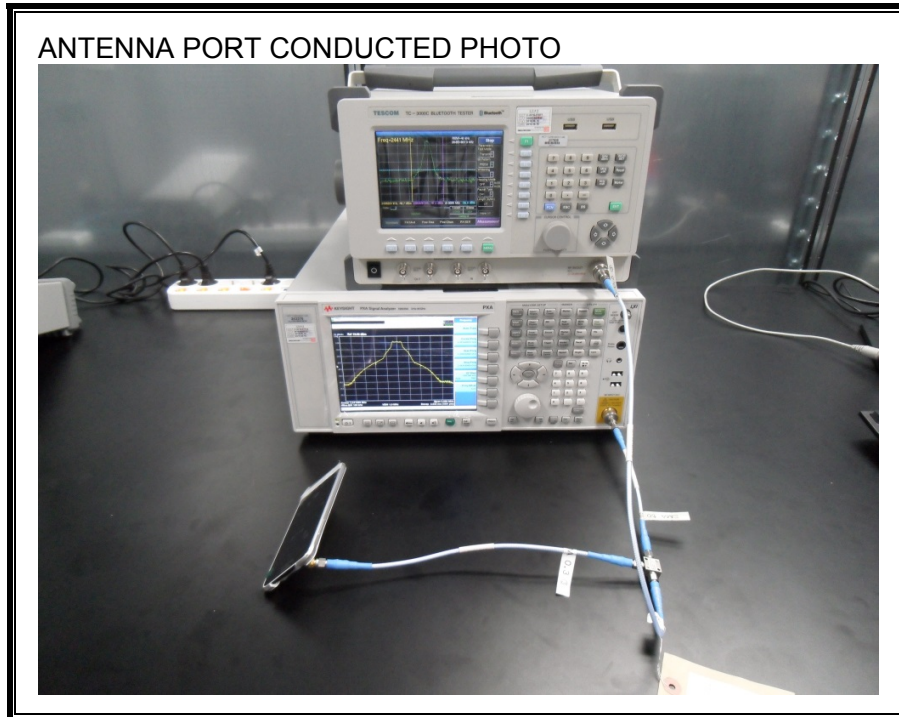

### ANTENNA PORT CONDUCTED RF MEASUREMENT SETUP

**RADIATED RF MEASUREMENT SETUP (BELOW 1 GHz)**

**RADIATED RF MEASUREMENT SETUP (ABOVE 1 GHz)**

**RADIATED RF MEASUREMENT SETUP FOR PORTABLE CONFIGURATION**

**POWERLINE CONDUCTED EMISSIONS MEASUREMENT SETUP**

**END OF REPORT**