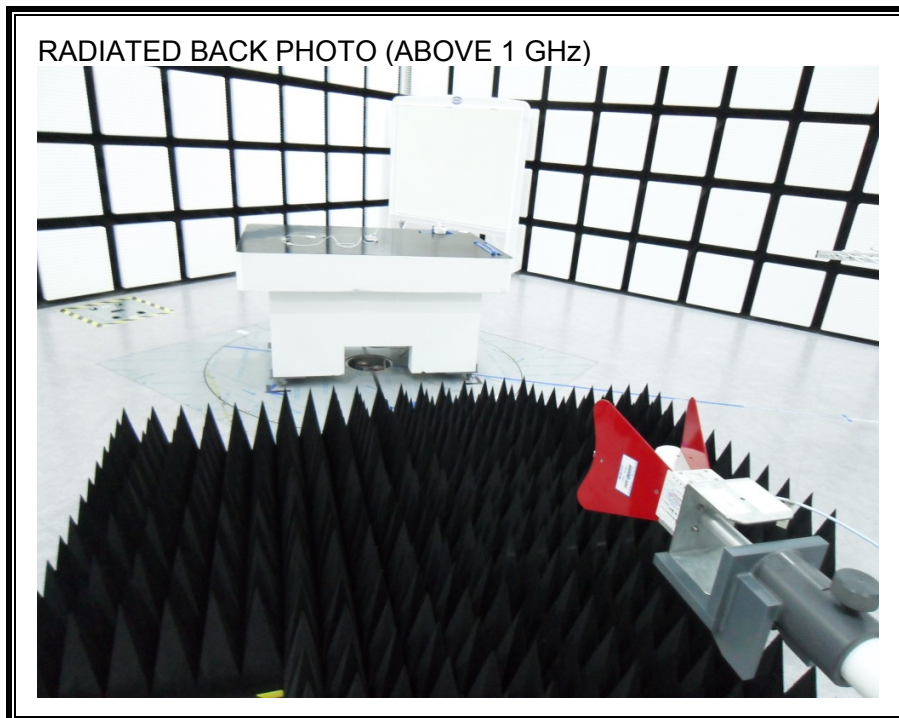

13. SETUP PHOTOS

ANTENNA PORT CONDUCTED RF MEASUREMENT SETUP

RADIATED RF MEASUREMENT SETUP (BELOW 1 GHz)

RADIATED RF MEASUREMENT SETUP (ABOVE 1 GHz)

RADIATED RF MEASUREMENT SETUP FOR PORTABLE CONFIGURATION

POWERLINE CONDUCTED EMISSIONS MEASUREMENT SETUP

END OF REPORT