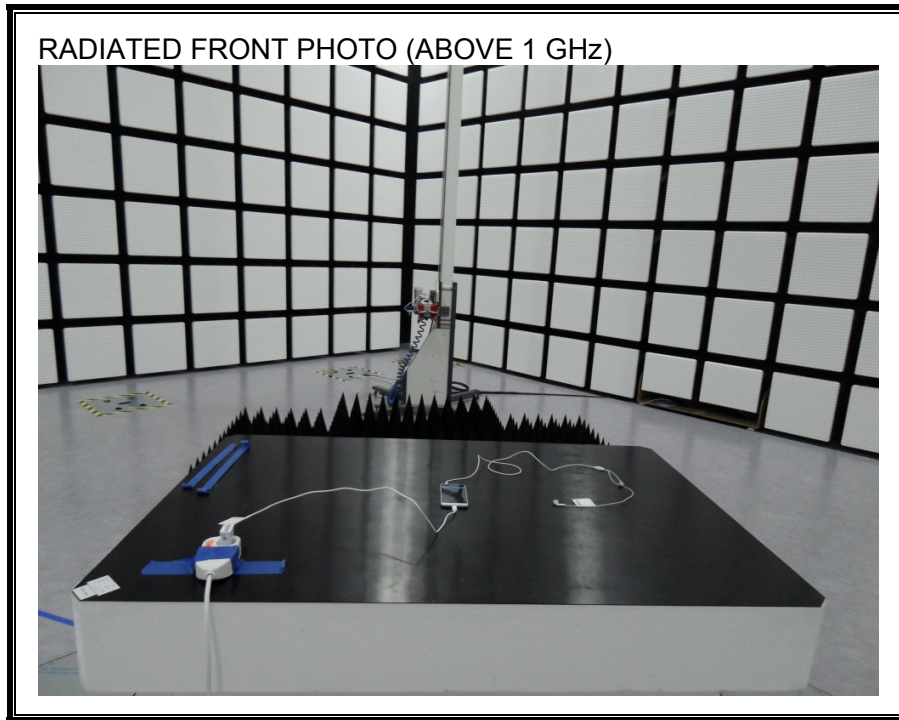

13. SETUP PHOTOS

ANTENNA PORT CONDUCTED RF MEASUREMENT SETUP

RADIATED RF MEASUREMENT SETUP (BELOW 1 GHz)

RADIATED RF MEASUREMENT SETUP (ABOVE 1 GHz)

RADIATED RF MEASUREMENT SETUP FOR PORTABLE CONFIGURATION

POWERLINE CONDUCTED EMISSIONS MEASUREMENT SETUP

END OF REPORT