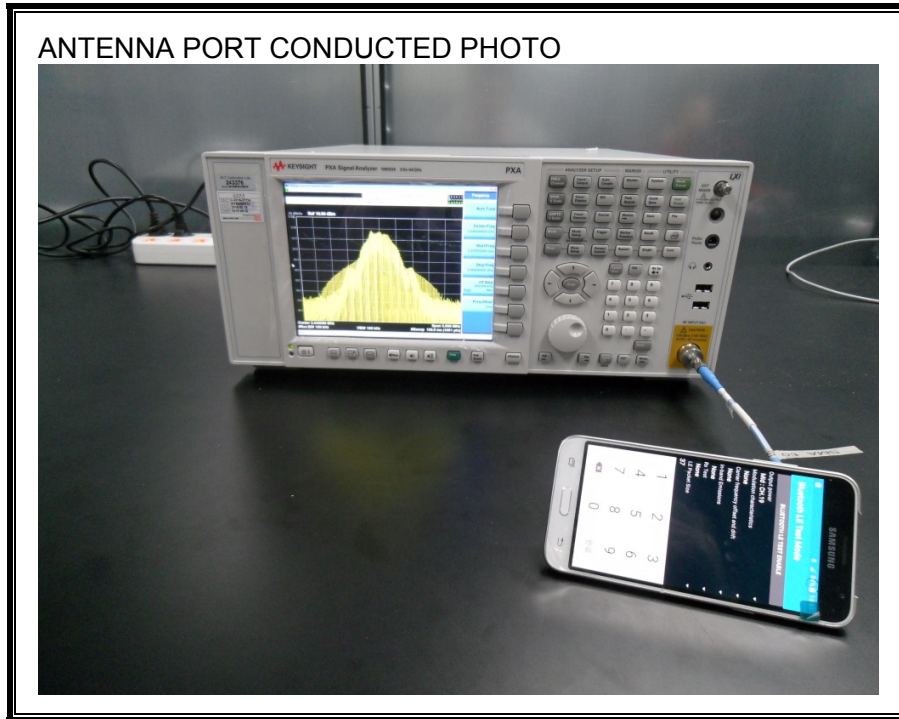

13. SETUP PHOTOS

ANTENNA PORT CONDUCTED RF MEASUREMENT SETUP

RADIATED RF MEASUREMENT SETUP (BELOW 1 GHz)

RADIATED RF MEASUREMENT SETUP (ABOVE 1 GHz)

RADIATED RF MEASUREMENT SETUP FOR PORTABLE CONFIGURATION

POWERLINE CONDUCTED EMISSIONS MEASUREMENT SETUP

END OF REPORT