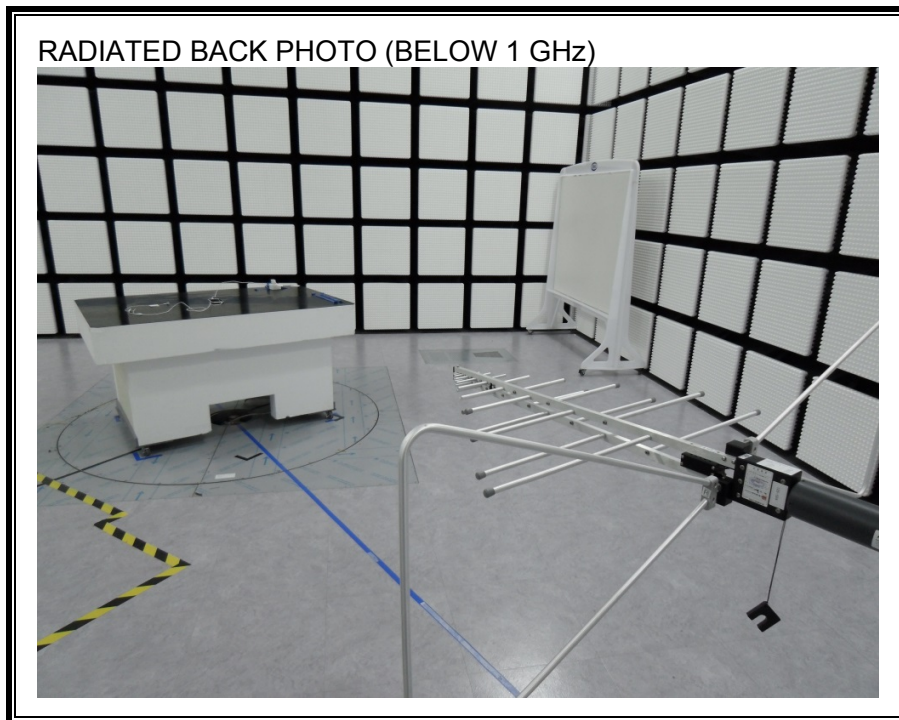

13. SETUP PHOTOS

ANTENNA PORT CONDUCTED RF MEASUREMENT SETUP

RADIATED RF MEASUREMENT SETUP (BELOW 1 GHz)

RADIATED RF MEASUREMENT SETUP (ABOVE 1 GHz)

RADIATED RF MEASUREMENT SETUP FOR PORTABLE CONFIGURATION

POWERLINE CONDUCTED EMISSIONS MEASUREMENT SETUP

END OF REPORT