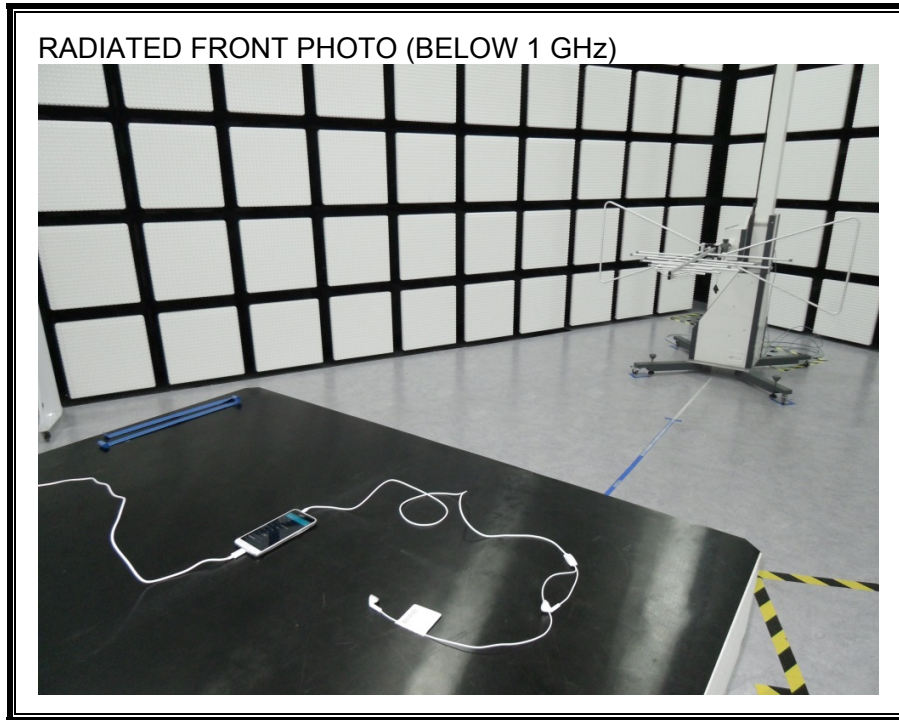

13. SETUP PHOTOS

ANTENNA PORT CONDUCTED RF MEASUREMENT SETUP

RADIATED RF MEASUREMENT SETUP (BELOW 1 GHz)

RADIATED RF MEASUREMENT SETUP (ABOVE 1 GHz)

RADIATED RF MEASUREMENT SETUP FOR PORTABLE CONFIGURATION

POWERLINE CONDUCTED EMISSIONS MEASUREMENT SETUP

END OF REPORT