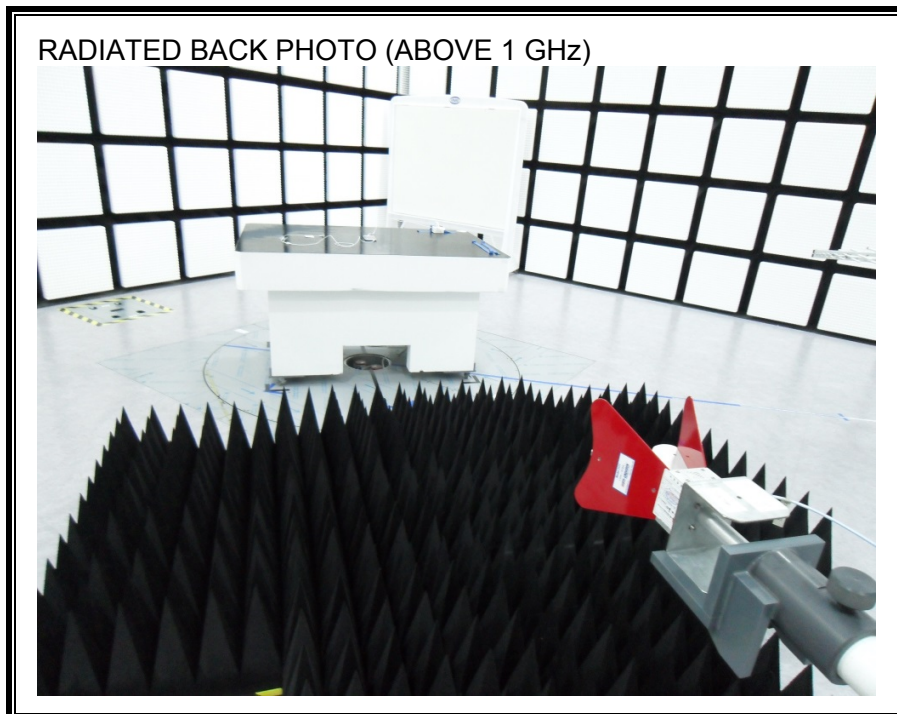

13. SETUP PHOTOS

ANTENNA PORT CONDUCTED RF MEASUREMENT SETUP

RADIATED RF MEASUREMENT SETUP (BELOW 1 GHz)

RADIATED RF MEASUREMENT SETUP (ABOVE 1 GHz)

RADIATED RF MEASUREMENT SETUP FOR PORTABLE CONFIGURATION

POWERLINE CONDUCTED EMISSIONS MEASUREMENT SETUP

END OF REPORT