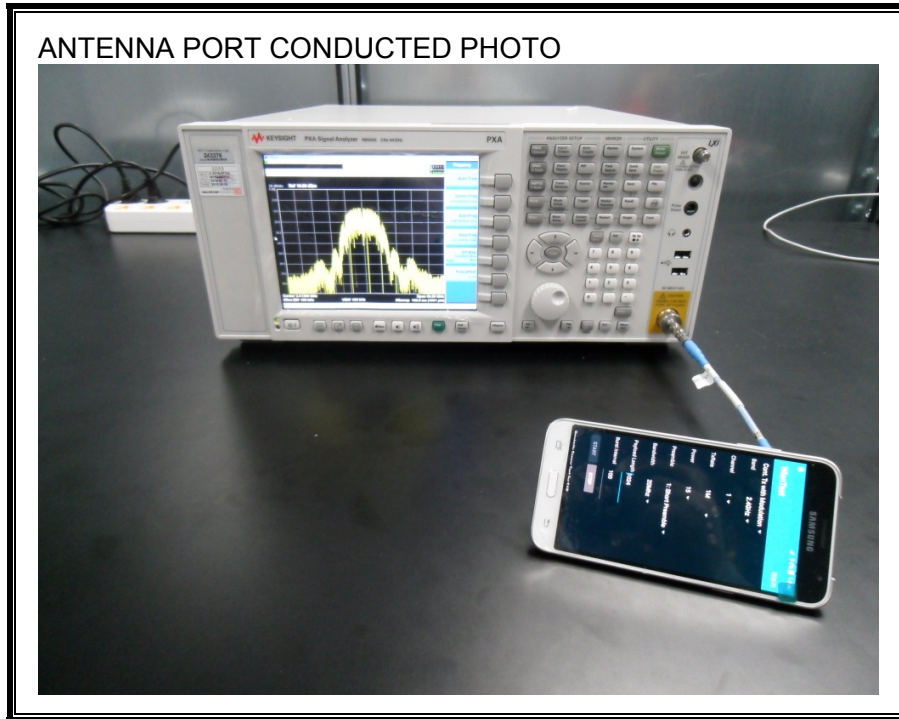

13. SETUP PHOTOS

ANTENNA PORT CONDUCTED RF MEASUREMENT SETUP

RADIATED RF MEASUREMENT SETUP (BELOW 1 GHz)

RADIATED RF MEASUREMENT SETUP (ABOVE 1 GHz)

RADIATED RF MEASUREMENT SETUP FOR PORTABLE CONFIGURATION

POWERLINE CONDUCTED EMISSIONS MEASUREMENT SETUP

END OF REPORT