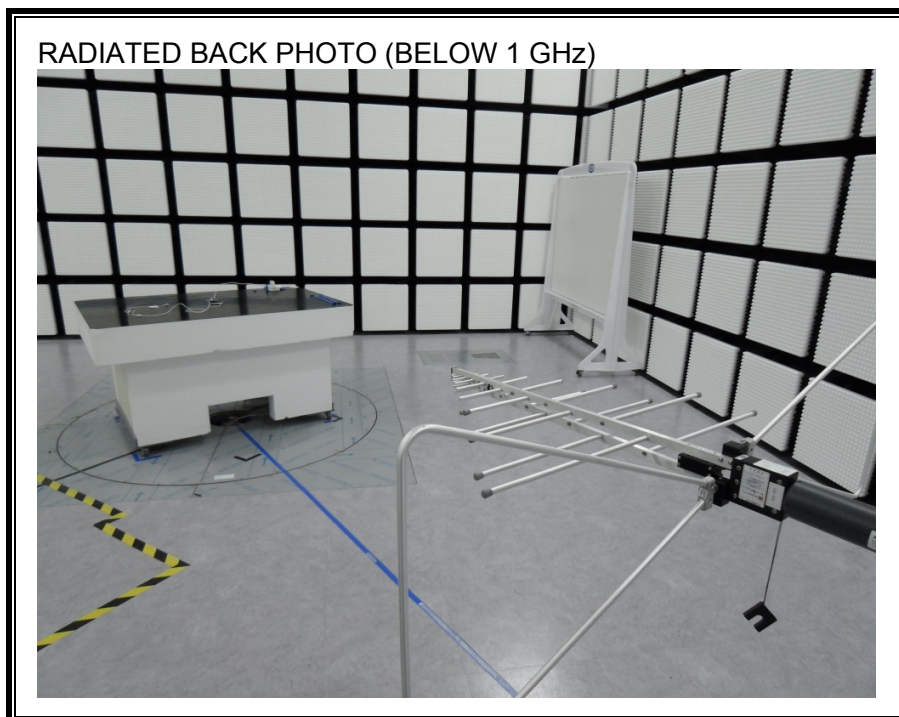

13. SETUP PHOTOS

ANTENNA PORT CONDUCTED RF MEASUREMENT SETUP

RADIATED RF MEASUREMENT SETUP (BELOW 1 GHz)

RADIATED RF MEASUREMENT SETUP (ABOVE 1 GHz)

RADIATED RF MEASUREMENT SETUP FOR PORTABLE CONFIGURATION

POWERLINE CONDUCTED EMISSIONS MEASUREMENT SETUP

END OF REPORT