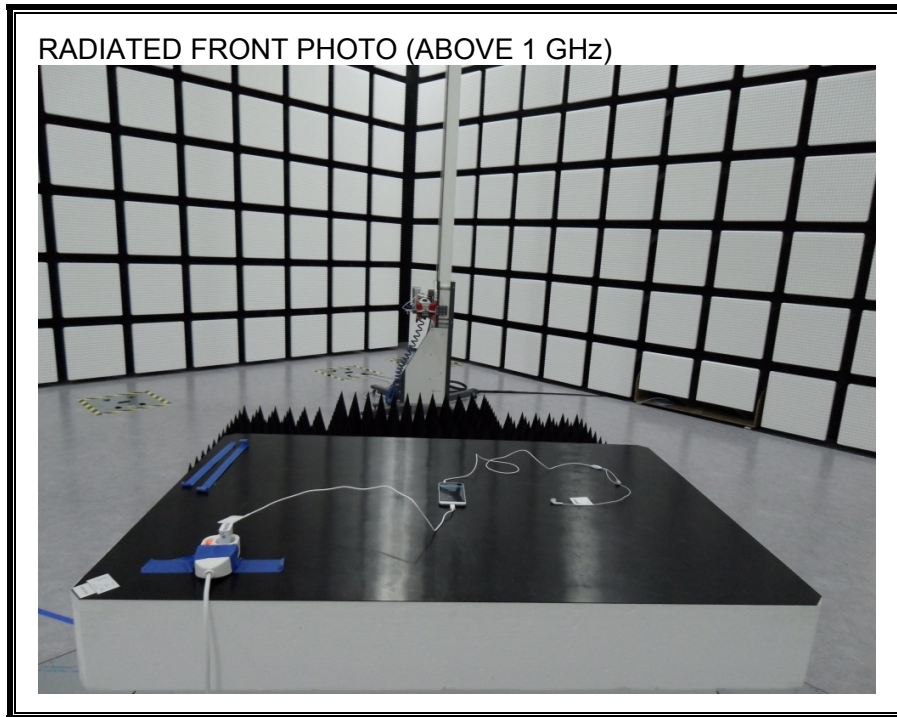

13. SETUP PHOTOS

ANTENNA PORT CONDUCTED RF MEASUREMENT SETUP

RADIATED RF MEASUREMENT SETUP (BELOW 1 GHz)

RADIATED RF MEASUREMENT SETUP (ABOVE 1 GHz)

RADIATED RF MEASUREMENT SETUP FOR PORTABLE CONFIGURATION

POWERLINE CONDUCTED EMISSIONS MEASUREMENT SETUP

END OF REPORT