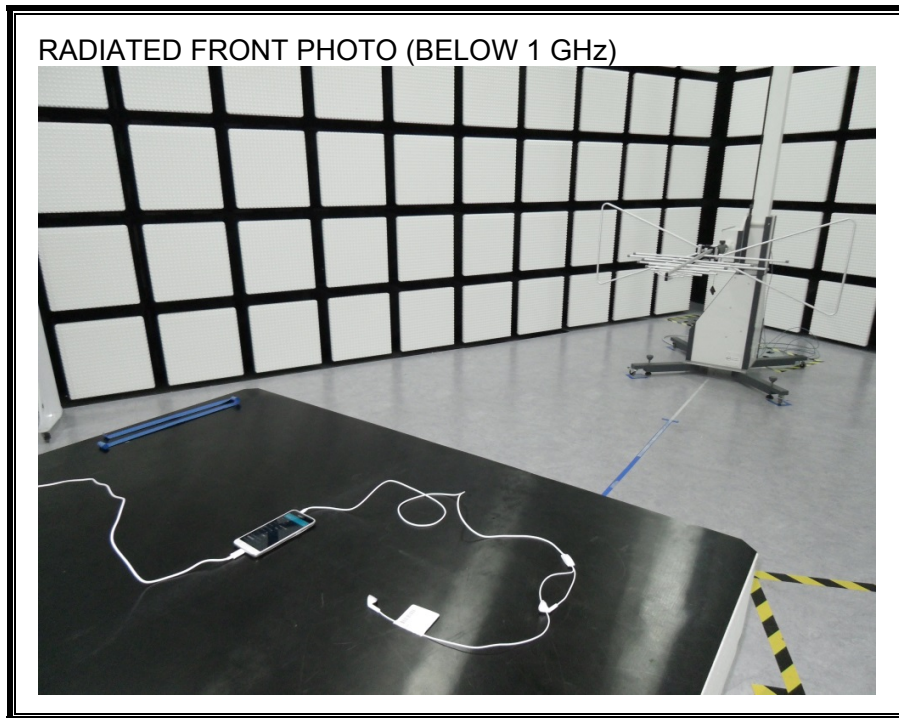

13. SETUP PHOTOS

ANTENNA PORT CONDUCTED RF MEASUREMENT SETUP

RADIATED RF MEASUREMENT SETUP (BELOW 1 GHz)

RADIATED RF MEASUREMENT SETUP (ABOVE 1 GHz)

RADIATED RF MEASUREMENT SETUP FOR PORTABLE CONFIGURATION

POWERLINE CONDUCTED EMISSIONS MEASUREMENT SETUP

END OF REPORT