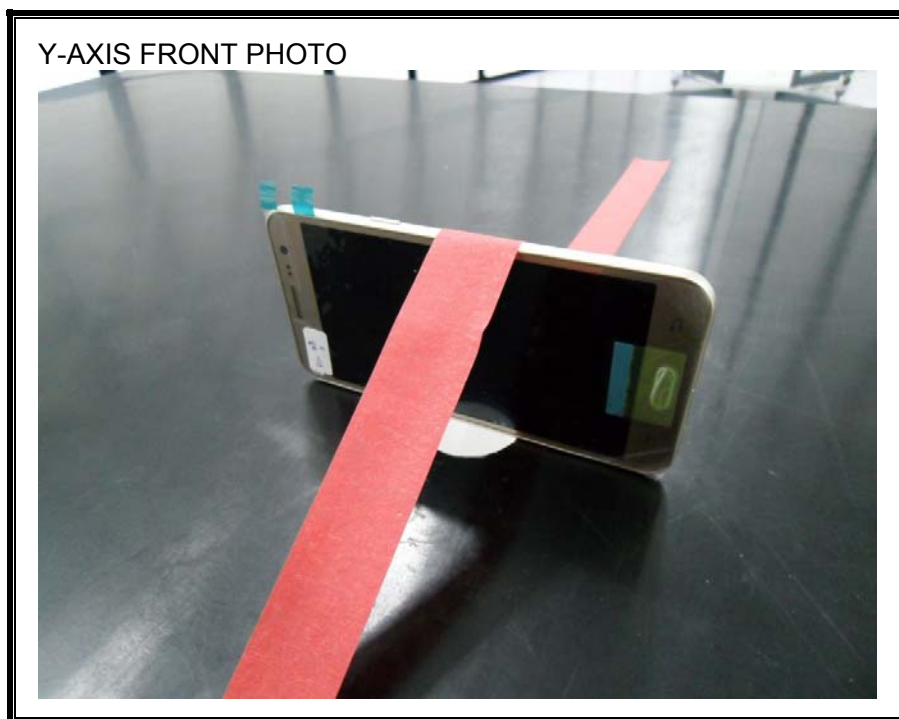

11. SETUP PHOTOS

ANTENNA PORT CONDUCTED RF MEASUREMENT SETUP

RADIATED RF MEASUREMENT SETUP (BELOW 1 GHz)

RADIATED RF MEASUREMENT SETUP (ABOVE 1 GHz)

RADIATED RF MEASUREMENT SETUP FOR PORTABLE CONFIGURATION

POWERLINE CONDUCTED EMISSIONS MEASUREMENT SETUP

END OF REPORT