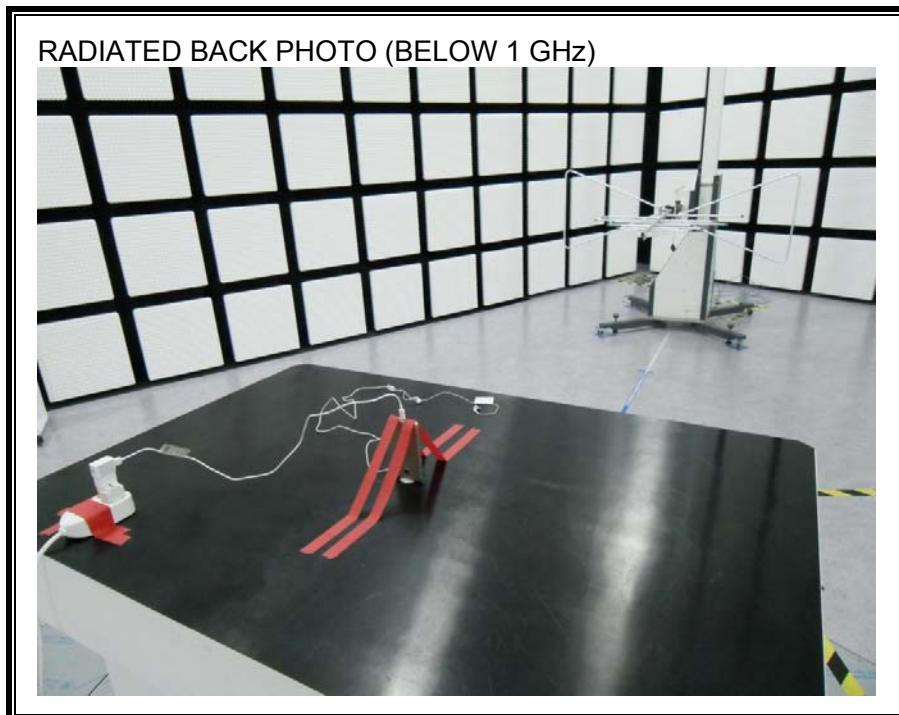

11. SETUP PHOTOS

ANTENNA PORT CONDUCTED RF MEASUREMENT SETUP

RADIATED RF MEASUREMENT SETUP (BELOW 1 GHz)

RADIATED RF MEASUREMENT SETUP (ABOVE 1 GHz)

RADIATED RF MEASUREMENT SETUP FOR PORTABLE CONFIGURATION

POWERLINE CONDUCTED EMISSIONS MEASUREMENT SETUP

END OF REPORT