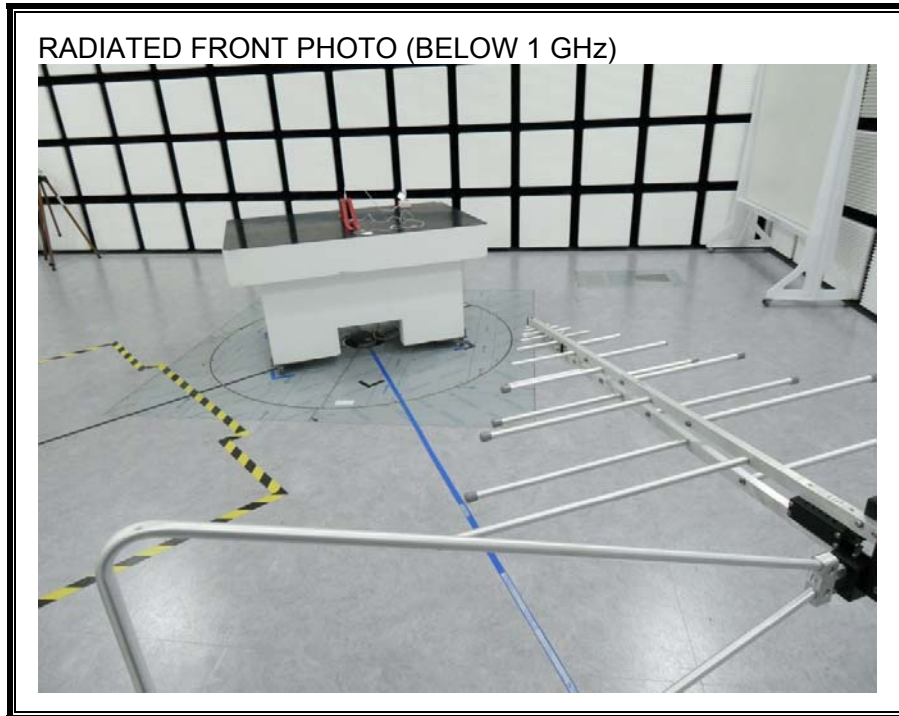

11. SETUP PHOTOS

ANTENNA PORT CONDUCTED RF MEASUREMENT SETUP

RADIATED RF MEASUREMENT SETUP (BELOW 1 GHz)

RADIATED RF MEASUREMENT SETUP (ABOVE 1 GHz)

RADIATED RF MEASUREMENT SETUP FOR PORTABLE CONFIGURATION

POWERLINE CONDUCTED EMISSIONS MEASUREMENT SETUP

END OF REPORT