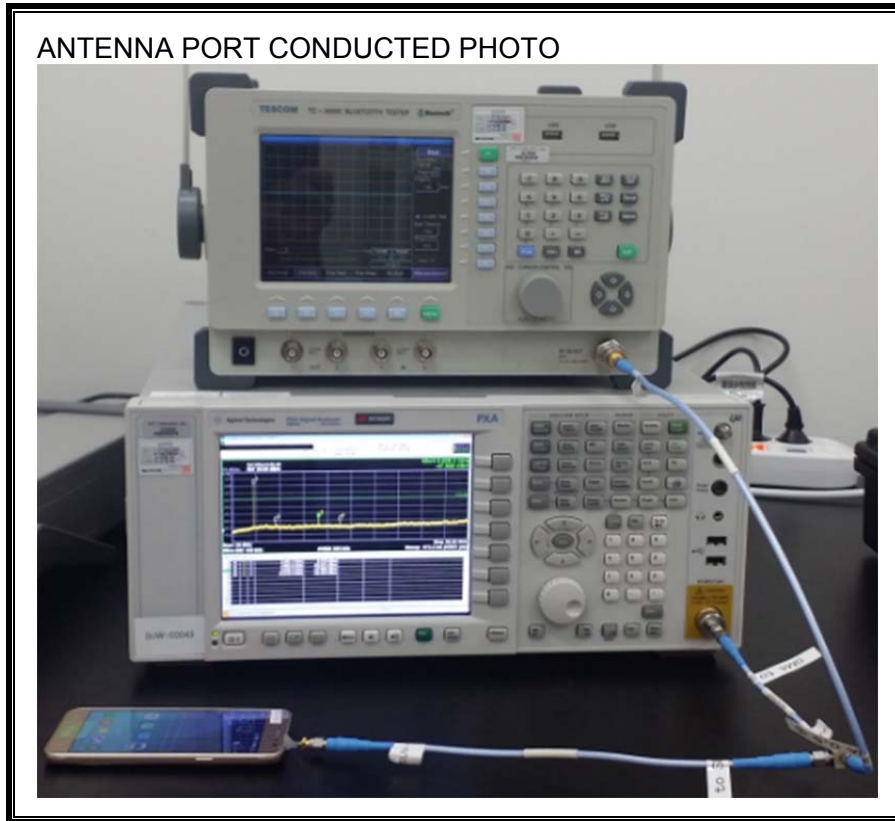

11. SETUP PHOTOS

ANTENNA PORT CONDUCTED RF MEASUREMENT SETUP

RADIATED RF MEASUREMENT SETUP (BELOW 1 GHz)

RADIATED RF MEASUREMENT SETUP (ABOVE 1 GHz)

RADIATED RF MEASUREMENT SETUP FOR PORTABLE CONFIGURATION

POWERLINE CONDUCTED EMISSIONS MEASUREMENT SETUP

END OF REPORT