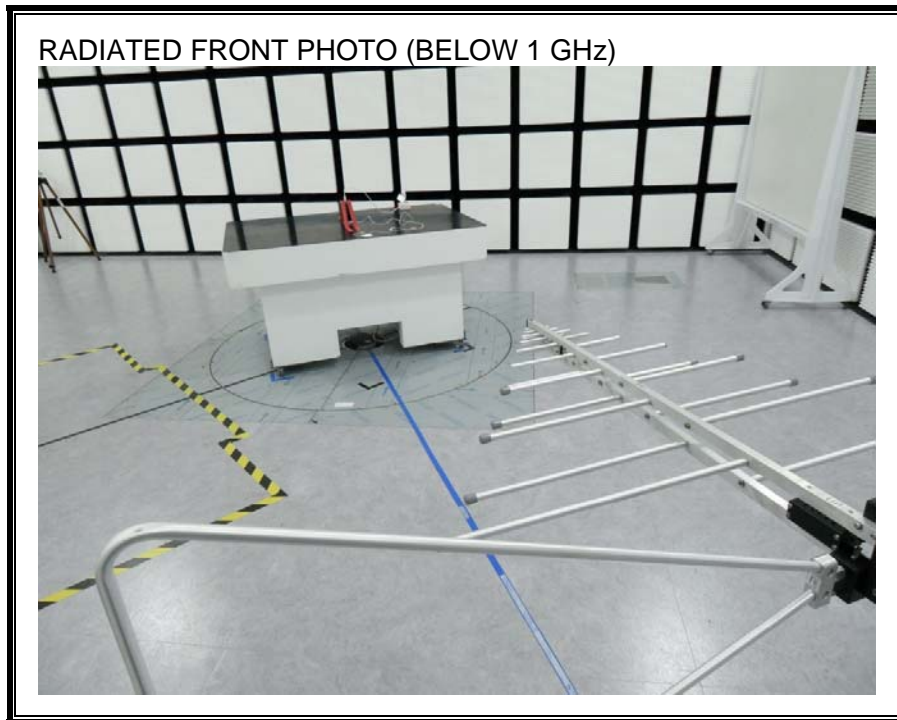

13. SETUP PHOTOS

ANTENNA PORT CONDUCTED RF MEASUREMENT SETUP

RADIATED RF MEASUREMENT SETUP (BELOW 1 GHz)

RADIATED RF MEASUREMENT SETUP (ABOVE 1 GHz)

RADIATED RF MEASUREMENT SETUP FOR PORTABLE CONFIGURATION

POWERLINE CONDUCTED EMISSIONS MEASUREMENT SETUP

END OF REPORT