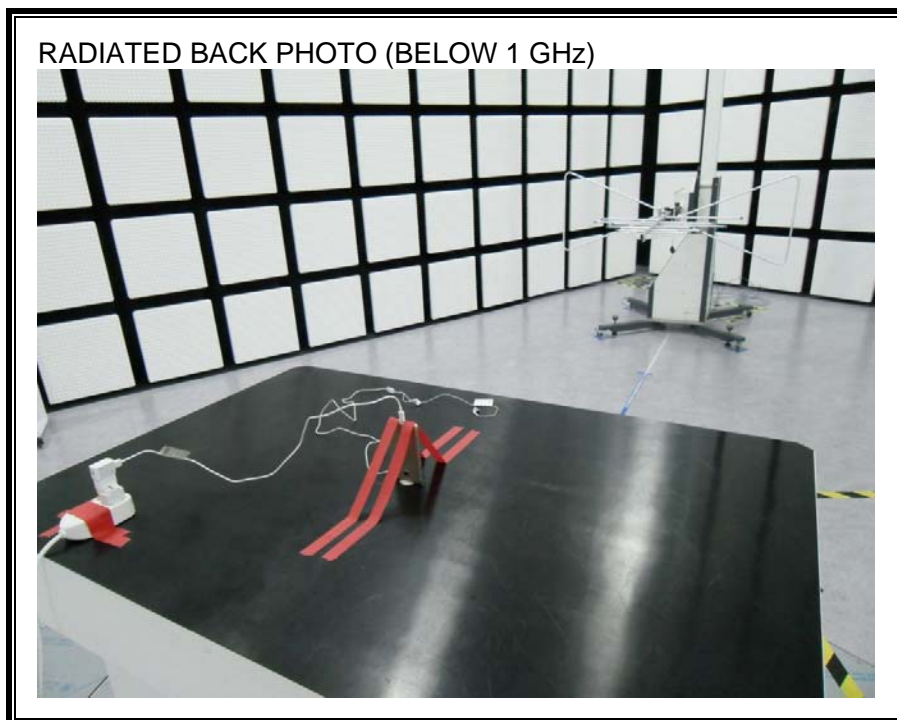

13. SETUP PHOTOS

ANTENNA PORT CONDUCTED RF MEASUREMENT SETUP

RADIATED RF MEASUREMENT SETUP (BELOW 1 GHz)

RADIATED RF MEASUREMENT SETUP (ABOVE 1 GHz)

RADIATED RF MEASUREMENT SETUP FOR PORTABLE CONFIGURATION

POWERLINE CONDUCTED EMISSIONS MEASUREMENT SETUP

END OF REPORT