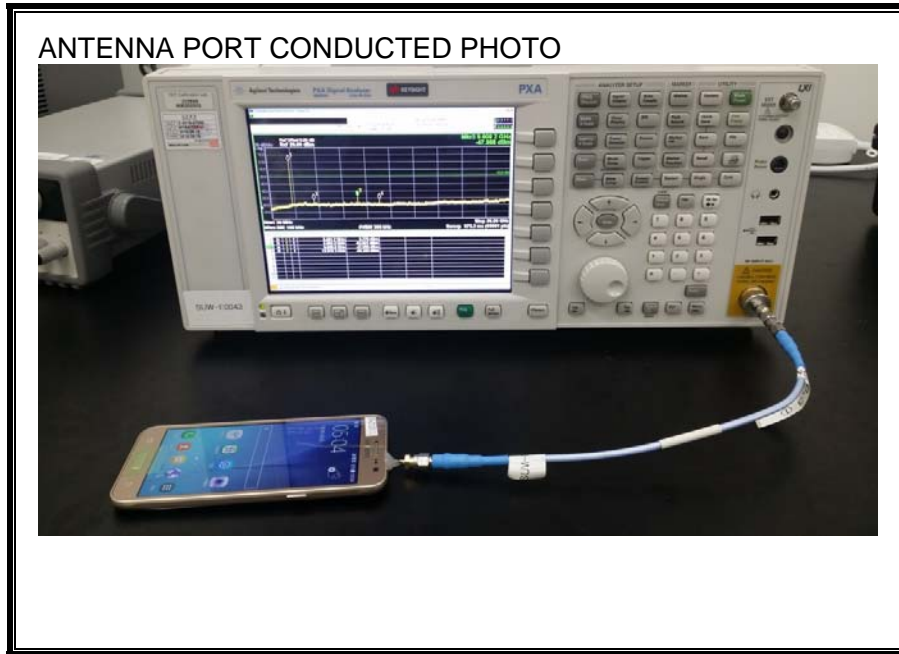

13. SETUP PHOTOS

ANTENNA PORT CONDUCTED RF MEASUREMENT SETUP

RADIATED RF MEASUREMENT SETUP (BELOW 1 GHz)

RADIATED RF MEASUREMENT SETUP (ABOVE 1 GHz)

RADIATED RF MEASUREMENT SETUP FOR PORTABLE CONFIGURATION

POWERLINE CONDUCTED EMISSIONS MEASUREMENT SETUP

END OF REPORT