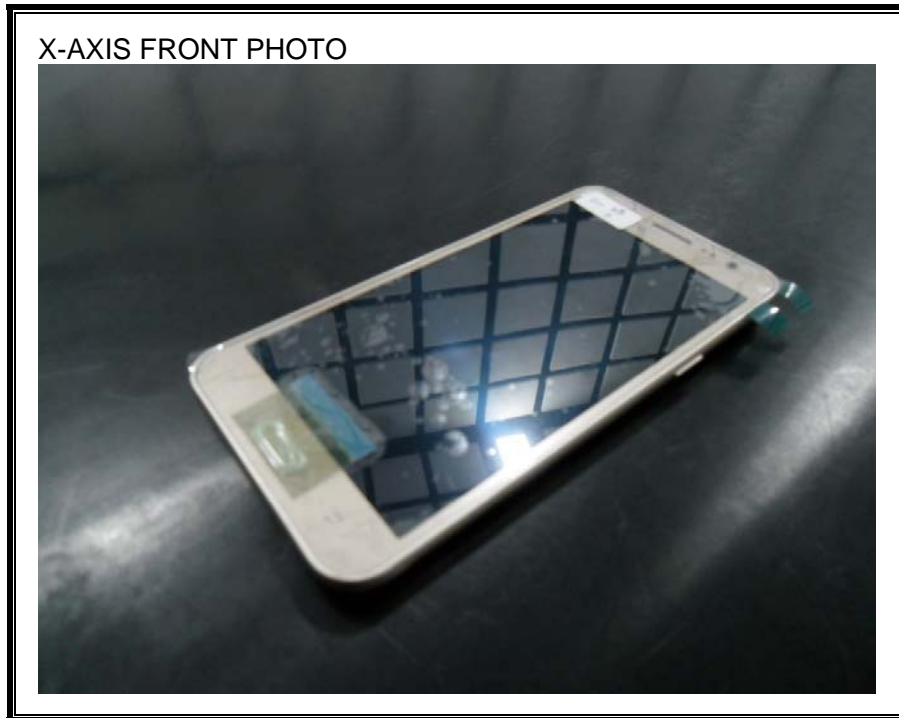

13. SETUP PHOTOS

ANTENNA PORT CONDUCTED RF MEASUREMENT SETUP

RADIATED RF MEASUREMENT SETUP (BELOW 1 GHz)

RADIATED RF MEASUREMENT SETUP (ABOVE 1 GHz)

RADIATED RF MEASUREMENT SETUP FOR PORTABLE CONFIGURATION

POWERLINE CONDUCTED EMISSIONS MEASUREMENT SETUP

END OF REPORT