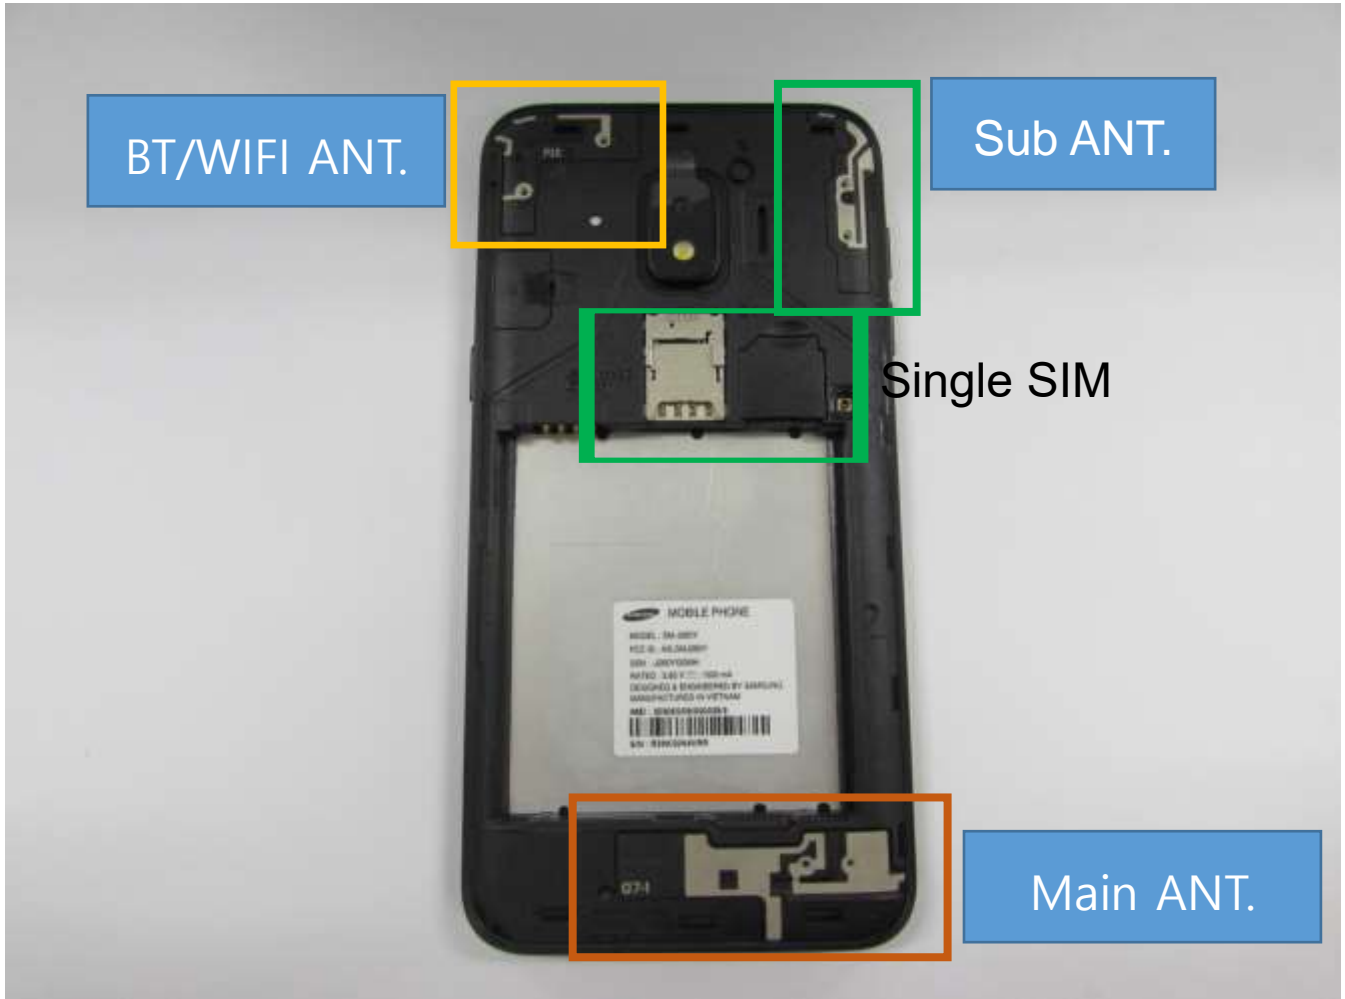

- INTERNAL PHOTOGRAPHS
Model: SM-J260Y

■ MAIN / Bluetooth & WLAN ANTENNA INTERNAL PHOTO

■ MAIN ANT_INTERNAL PHOTO

■ MAIN ANT_INTERNAL PHOTO

■ MAIN ANT_ INTERNAL PHOTO

■ BT_WLAN ANT_INTERNAL PHOTO

■ BT_WLAN ANT_INTERNAL PHOTO

■ INTERNAL PHOTO

■ INTERNAL PHOTO

■ INTERNAL PHOTO

■ INTERNAL PHOTO

■ INTERNAL PHOTO

■ INTERNAL PHOTO

■ INTERNAL PHOTO

■ INTERNAL PHOTO

■ INTERNAL PHOTO