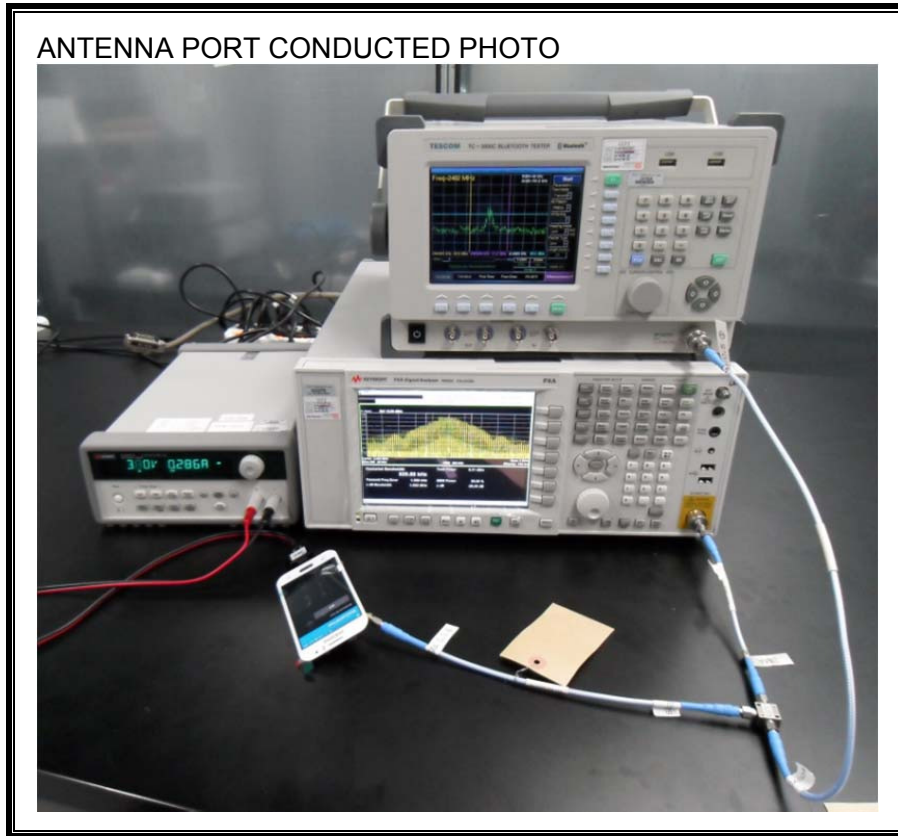

### ANTENNA PORT CONDUCTED RF MEASUREMENT SETUP

**RADIATED RF MEASUREMENT SETUP (BELOW 1 GHz)**

**RADIATED RF MEASUREMENT SETUP (ABOVE 1 GHz)**

**RADIATED RF MEASUREMENT SETUP FOR PORTABLE CONFIGURATION**

**POWERLINE CONDUCTED EMISSIONS MEASUREMENT SETUP**

**END OF REPORT**