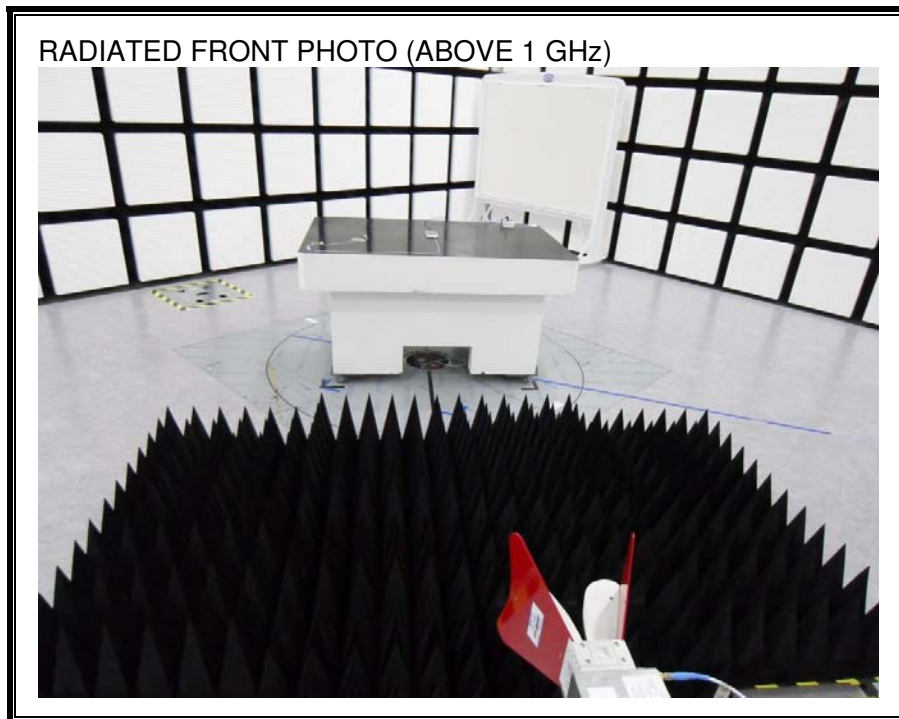

13. SETUP PHOTOS

ANTENNA PORT CONDUCTED RF MEASUREMENT SETUP

RADIATED RF MEASUREMENT SETUP (BELOW 1 GHz)

RADIATED RF MEASUREMENT SETUP (ABOVE 1 GHz)

RADIATED RF MEASUREMENT SETUP FOR PORTABLE CONFIGURATION

POWERLINE CONDUCTED EMISSIONS MEASUREMENT SETUP

END OF REPORT