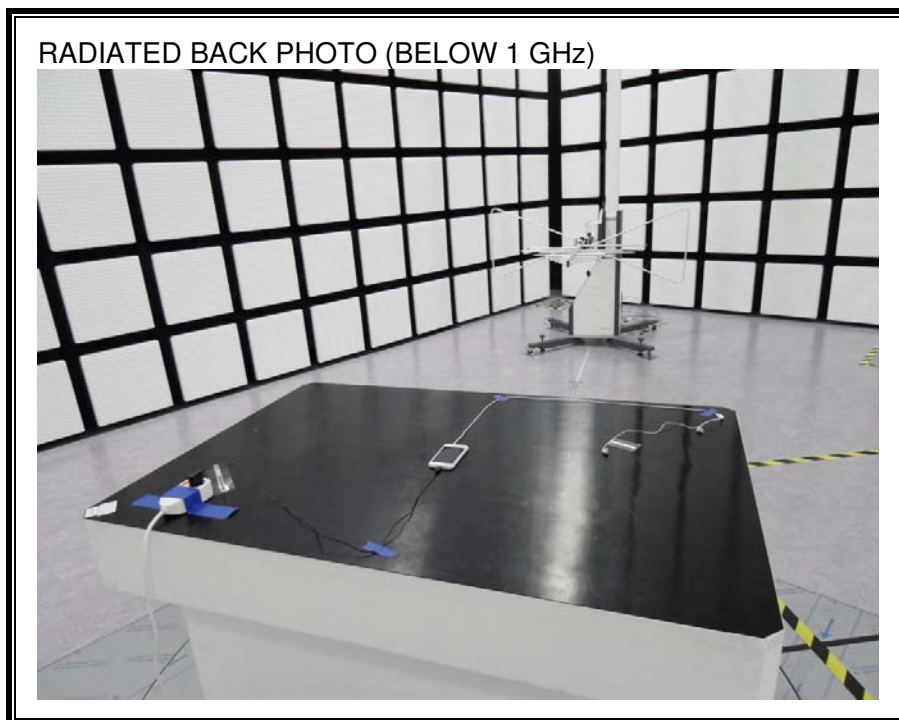

13. SETUP PHOTOS

ANTENNA PORT CONDUCTED RF MEASUREMENT SETUP

RADIATED RF MEASUREMENT SETUP (BELOW 1 GHz)

RADIATED RF MEASUREMENT SETUP (ABOVE 1 GHz)

RADIATED RF MEASUREMENT SETUP FOR PORTABLE CONFIGURATION

POWERLINE CONDUCTED EMISSIONS MEASUREMENT SETUP

END OF REPORT