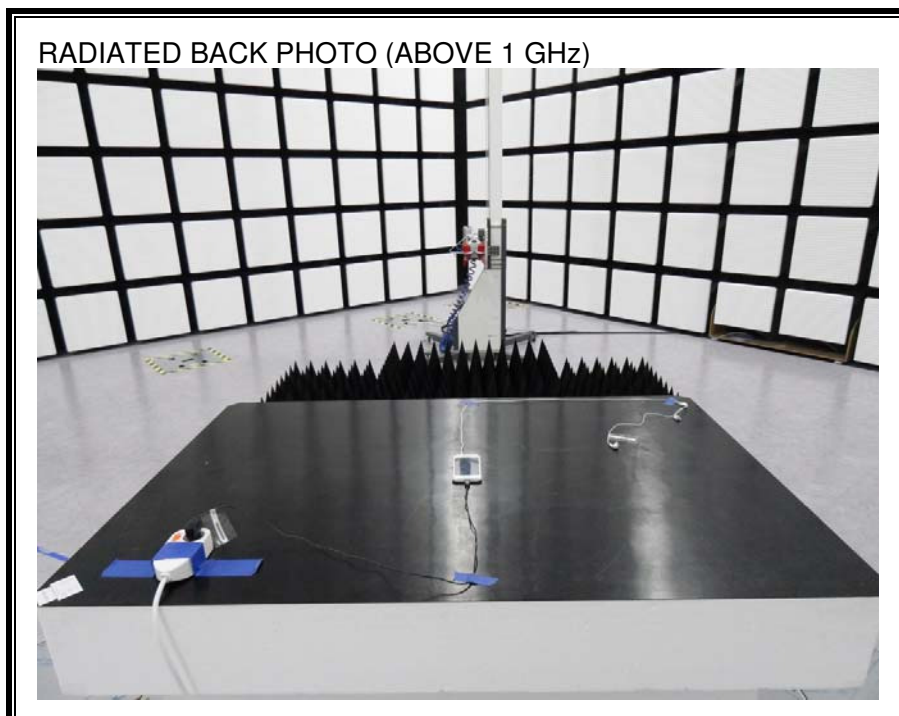

13. SETUP PHOTOS

ANTENNA PORT CONDUCTED RF MEASUREMENT SETUP

RADIATED RF MEASUREMENT SETUP (BELOW 1 GHz)

RADIATED RF MEASUREMENT SETUP (ABOVE 1 GHz)

RADIATED RF MEASUREMENT SETUP FOR PORTABLE CONFIGURATION

POWERLINE CONDUCTED EMISSIONS MEASUREMENT SETUP

END OF REPORT