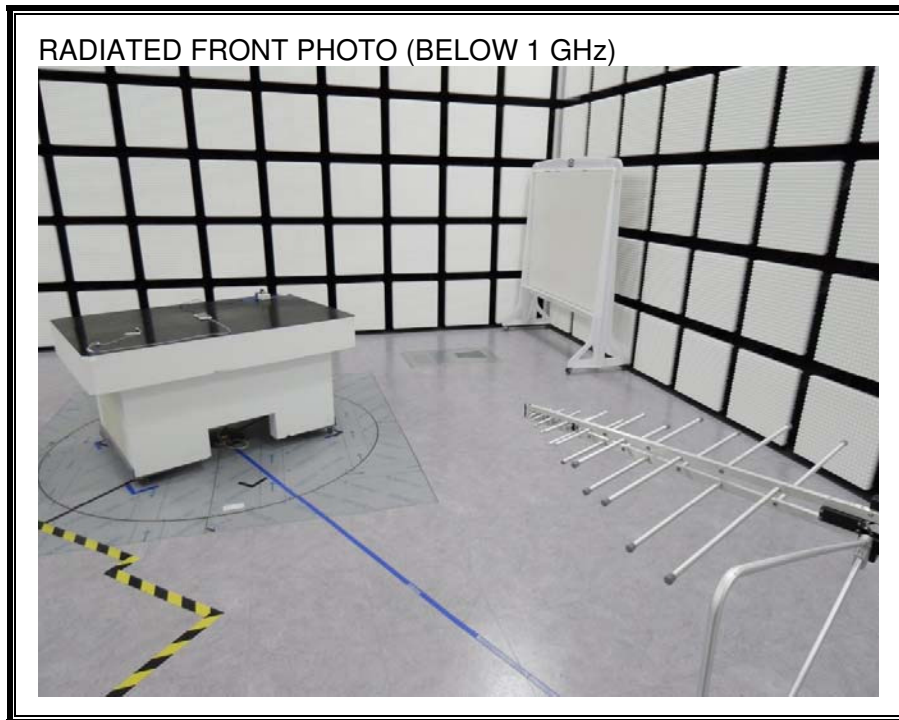

13. SETUP PHOTOS

ANTENNA PORT CONDUCTED RF MEASUREMENT SETUP

RADIATED RF MEASUREMENT SETUP (BELOW 1 GHz)

RADIATED RF MEASUREMENT SETUP (ABOVE 1 GHz)

RADIATED RF MEASUREMENT SETUP FOR PORTABLE CONFIGURATION

POWERLINE CONDUCTED EMISSIONS MEASUREMENT SETUP

END OF REPORT