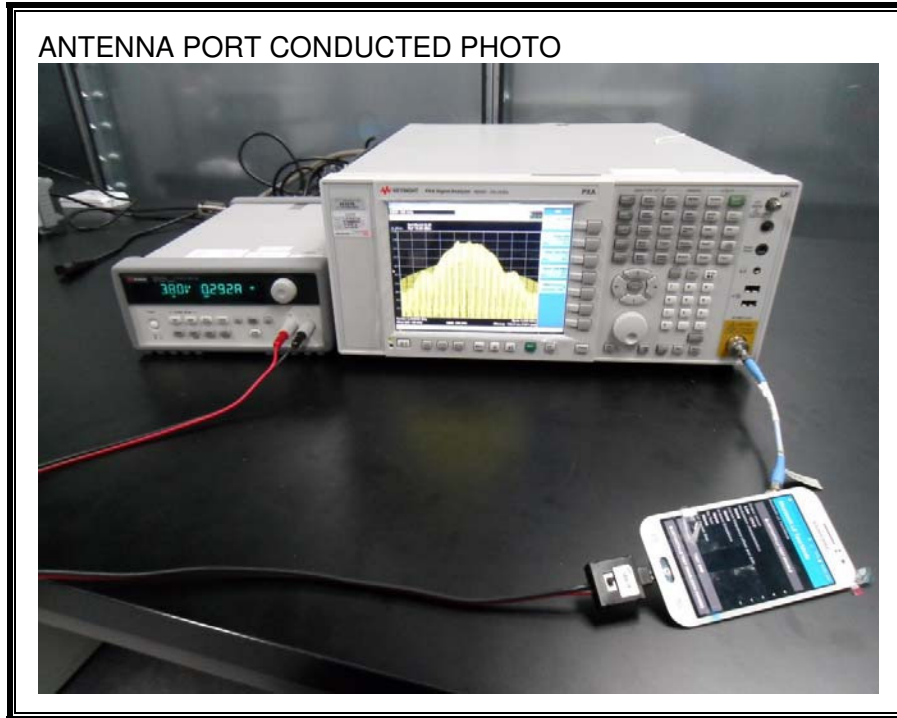

13. SETUP PHOTOS

ANTENNA PORT CONDUCTED RF MEASUREMENT SETUP

RADIATED RF MEASUREMENT SETUP (BELOW 1 GHz)

RADIATED RF MEASUREMENT SETUP (ABOVE 1 GHz)

RADIATED RF MEASUREMENT SETUP FOR PORTABLE CONFIGURATION

POWERLINE CONDUCTED EMISSIONS MEASUREMENT SETUP

END OF REPORT