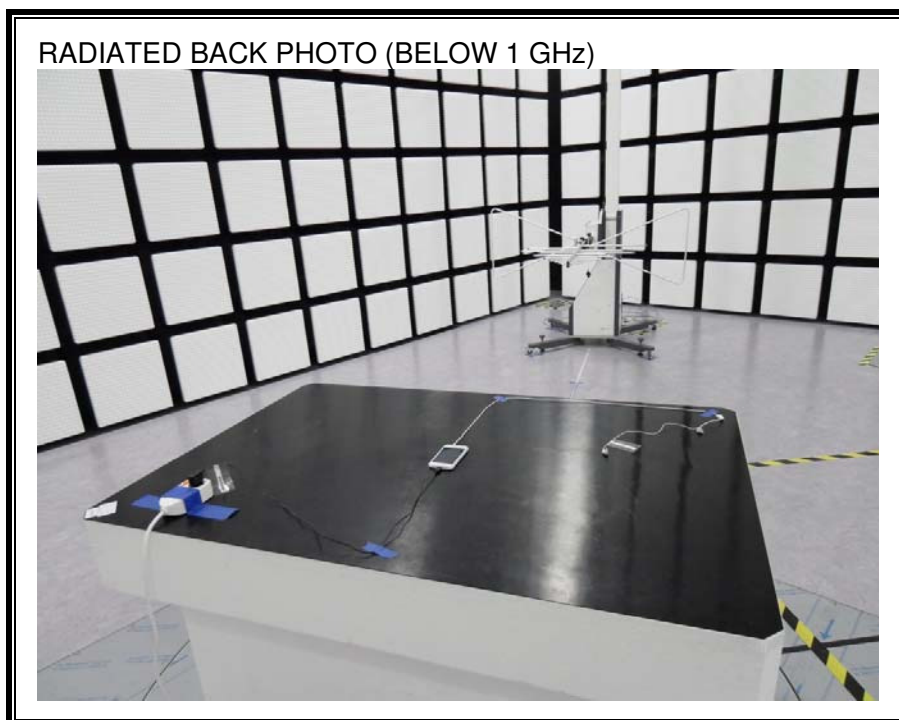

13.SETUP PHOTOS

ANTENNA PORT CONDUCTED RF MEASUREMENT SETUP

RADIATED RF MEASUREMENT SETUP (BELOW 1 GHz)

RADIATED RF MEASUREMENT SETUP (ABOVE 1 GHz)

RADIATED RF MEASUREMENT SETUP FOR PORTABLE CONFIGURATION

POWERLINE CONDUCTED EMISSIONS MEASUREMENT SETUP

END OF REPORT