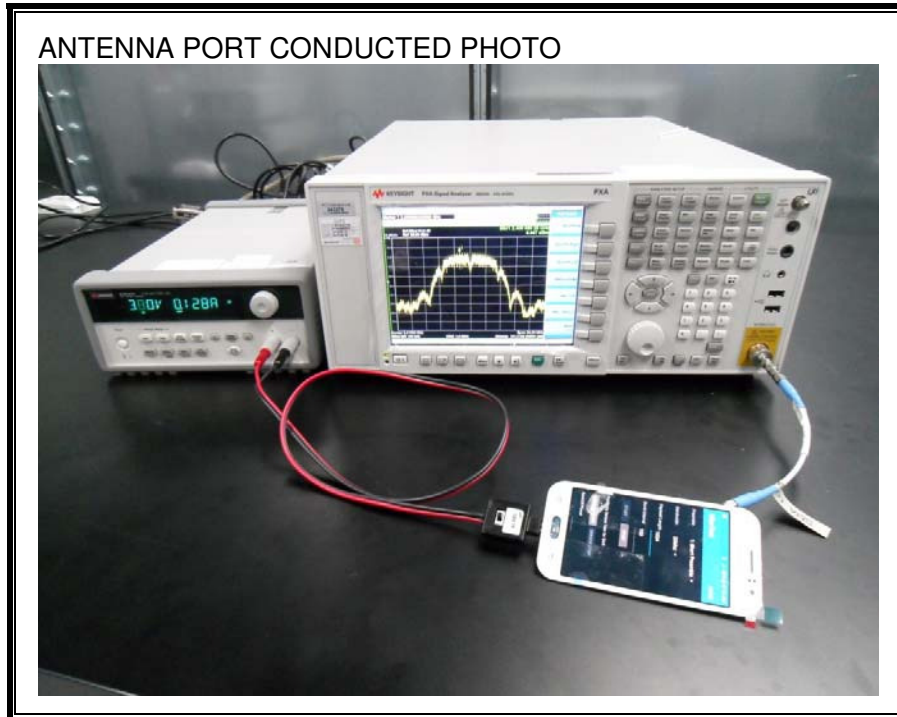

13.SETUP PHOTOS

ANTENNA PORT CONDUCTED RF MEASUREMENT SETUP

RADIATED RF MEASUREMENT SETUP (BELOW 1 GHz)

RADIATED RF MEASUREMENT SETUP (ABOVE 1 GHz)

RADIATED RF MEASUREMENT SETUP FOR PORTABLE CONFIGURATION

POWERLINE CONDUCTED EMISSIONS MEASUREMENT SETUP

END OF REPORT