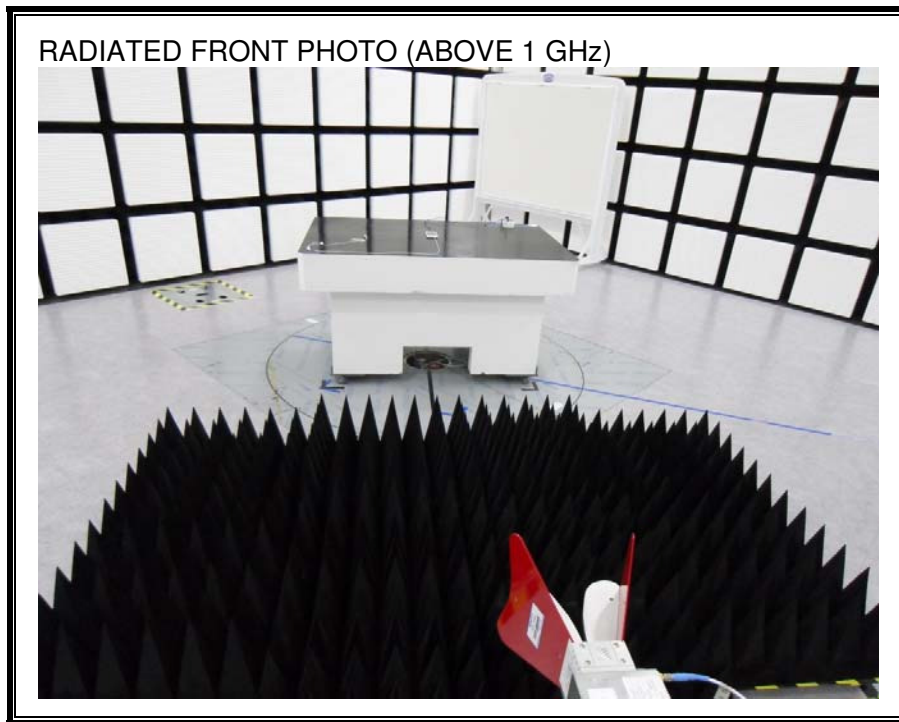

13.SETUP PHOTOS

ANTENNA PORT CONDUCTED RF MEASUREMENT SETUP

RADIATED RF MEASUREMENT SETUP (BELOW 1 GHz)

RADIATED RF MEASUREMENT SETUP (ABOVE 1 GHz)

RADIATED RF MEASUREMENT SETUP FOR PORTABLE CONFIGURATION

POWERLINE CONDUCTED EMISSIONS MEASUREMENT SETUP

END OF REPORT