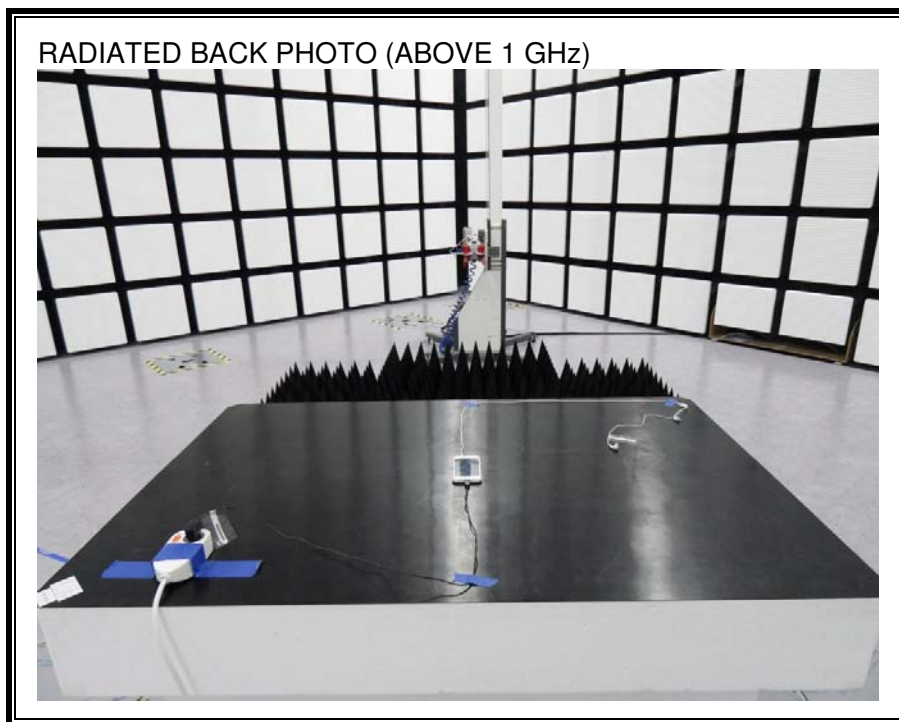

13.SETUP PHOTOS

ANTENNA PORT CONDUCTED RF MEASUREMENT SETUP

RADIATED RF MEASUREMENT SETUP (BELOW 1 GHz)

RADIATED RF MEASUREMENT SETUP (ABOVE 1 GHz)

RADIATED RF MEASUREMENT SETUP FOR PORTABLE CONFIGURATION

POWERLINE CONDUCTED EMISSIONS MEASUREMENT SETUP

END OF REPORT