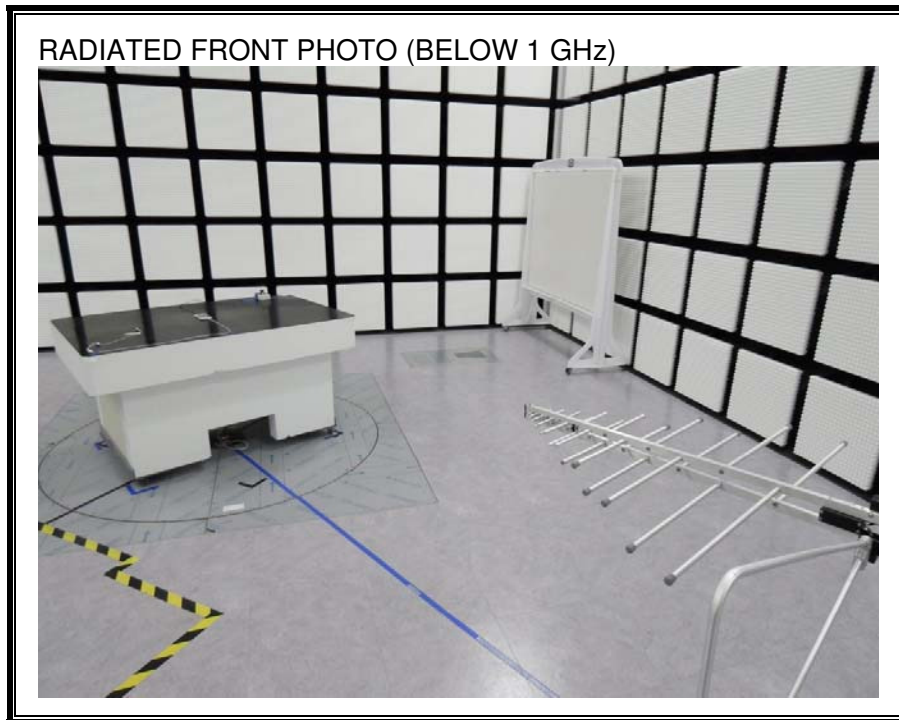

13.SETUP PHOTOS

ANTENNA PORT CONDUCTED RF MEASUREMENT SETUP

RADIATED RF MEASUREMENT SETUP (BELOW 1 GHz)

RADIATED RF MEASUREMENT SETUP (ABOVE 1 GHz)

RADIATED RF MEASUREMENT SETUP FOR PORTABLE CONFIGURATION

POWERLINE CONDUCTED EMISSIONS MEASUREMENT SETUP

END OF REPORT