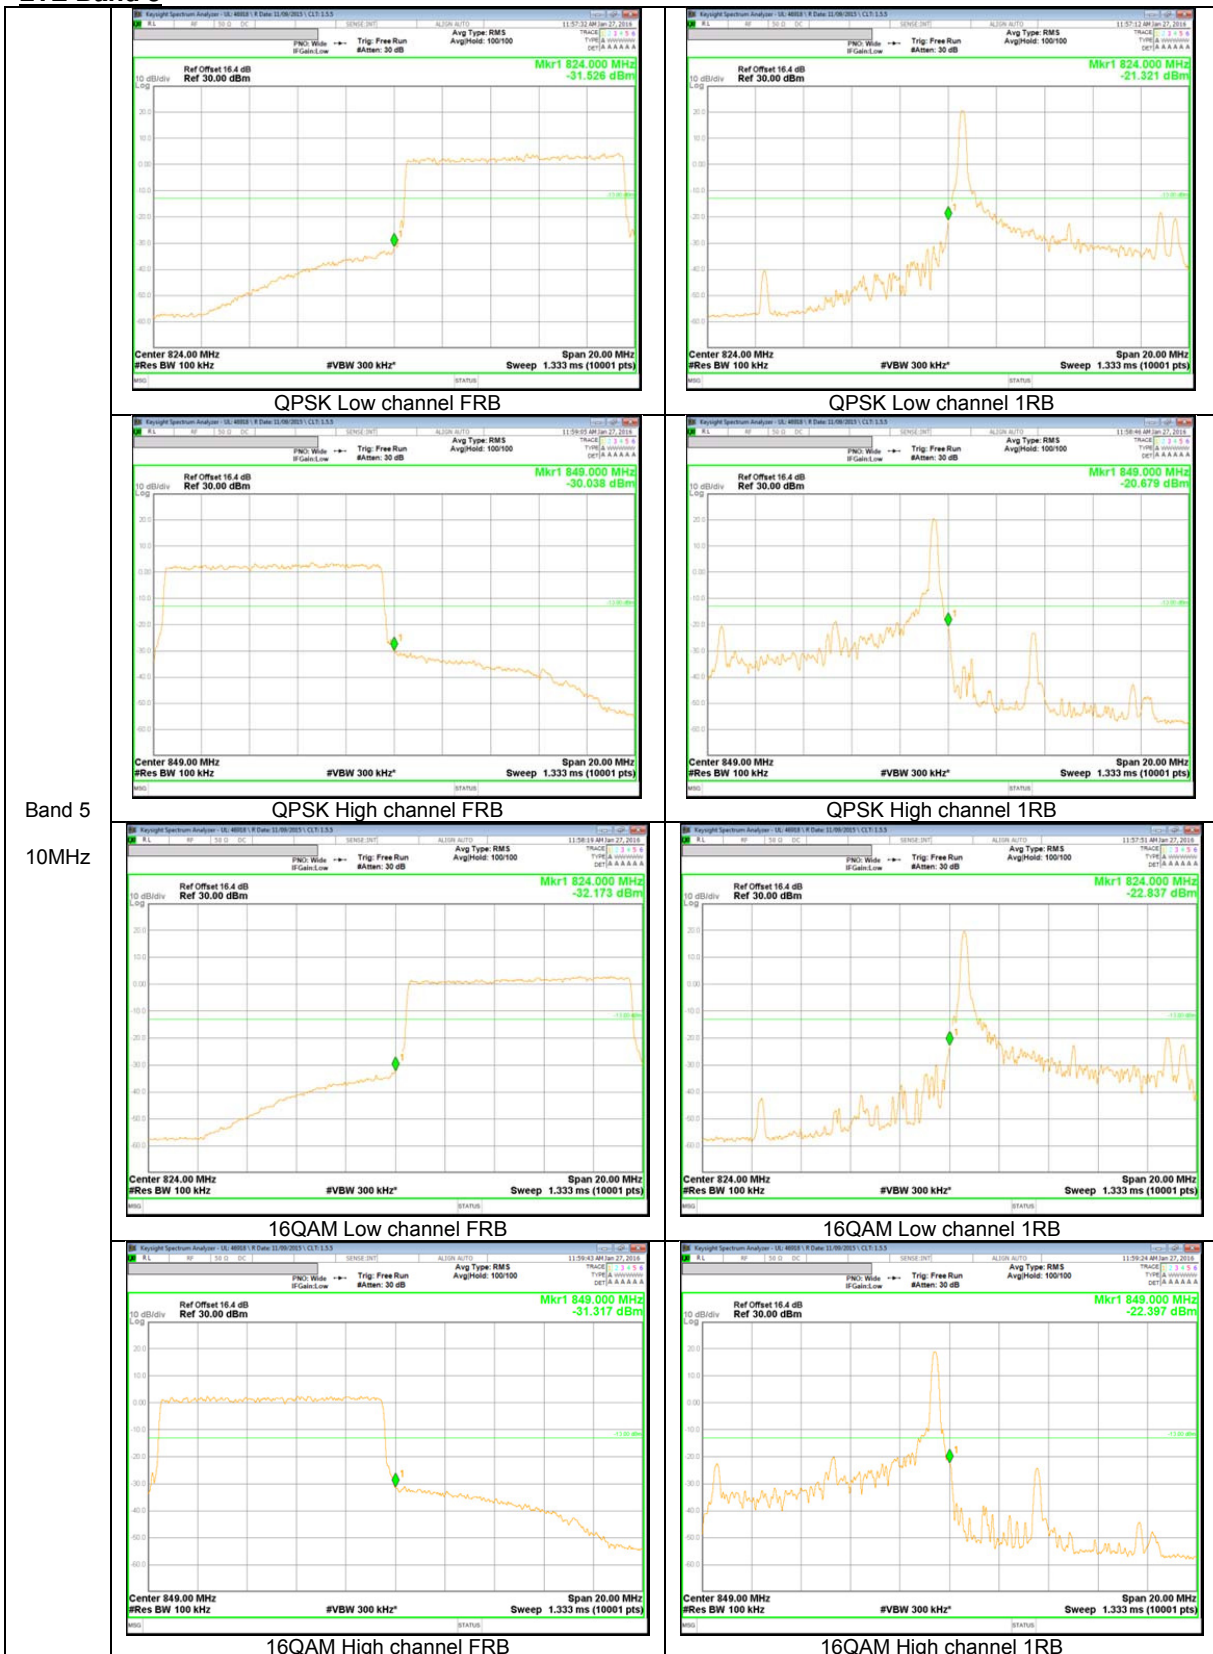

WCDMA

WCDMA

LTE Band 17

Band 17
10MHz

LTE Band 5

Band 5
10MHz

Band 5
 3MHz

LTE Band 4

Band 4
 20MHz

Band 4
 10MHz

LTE Band 2