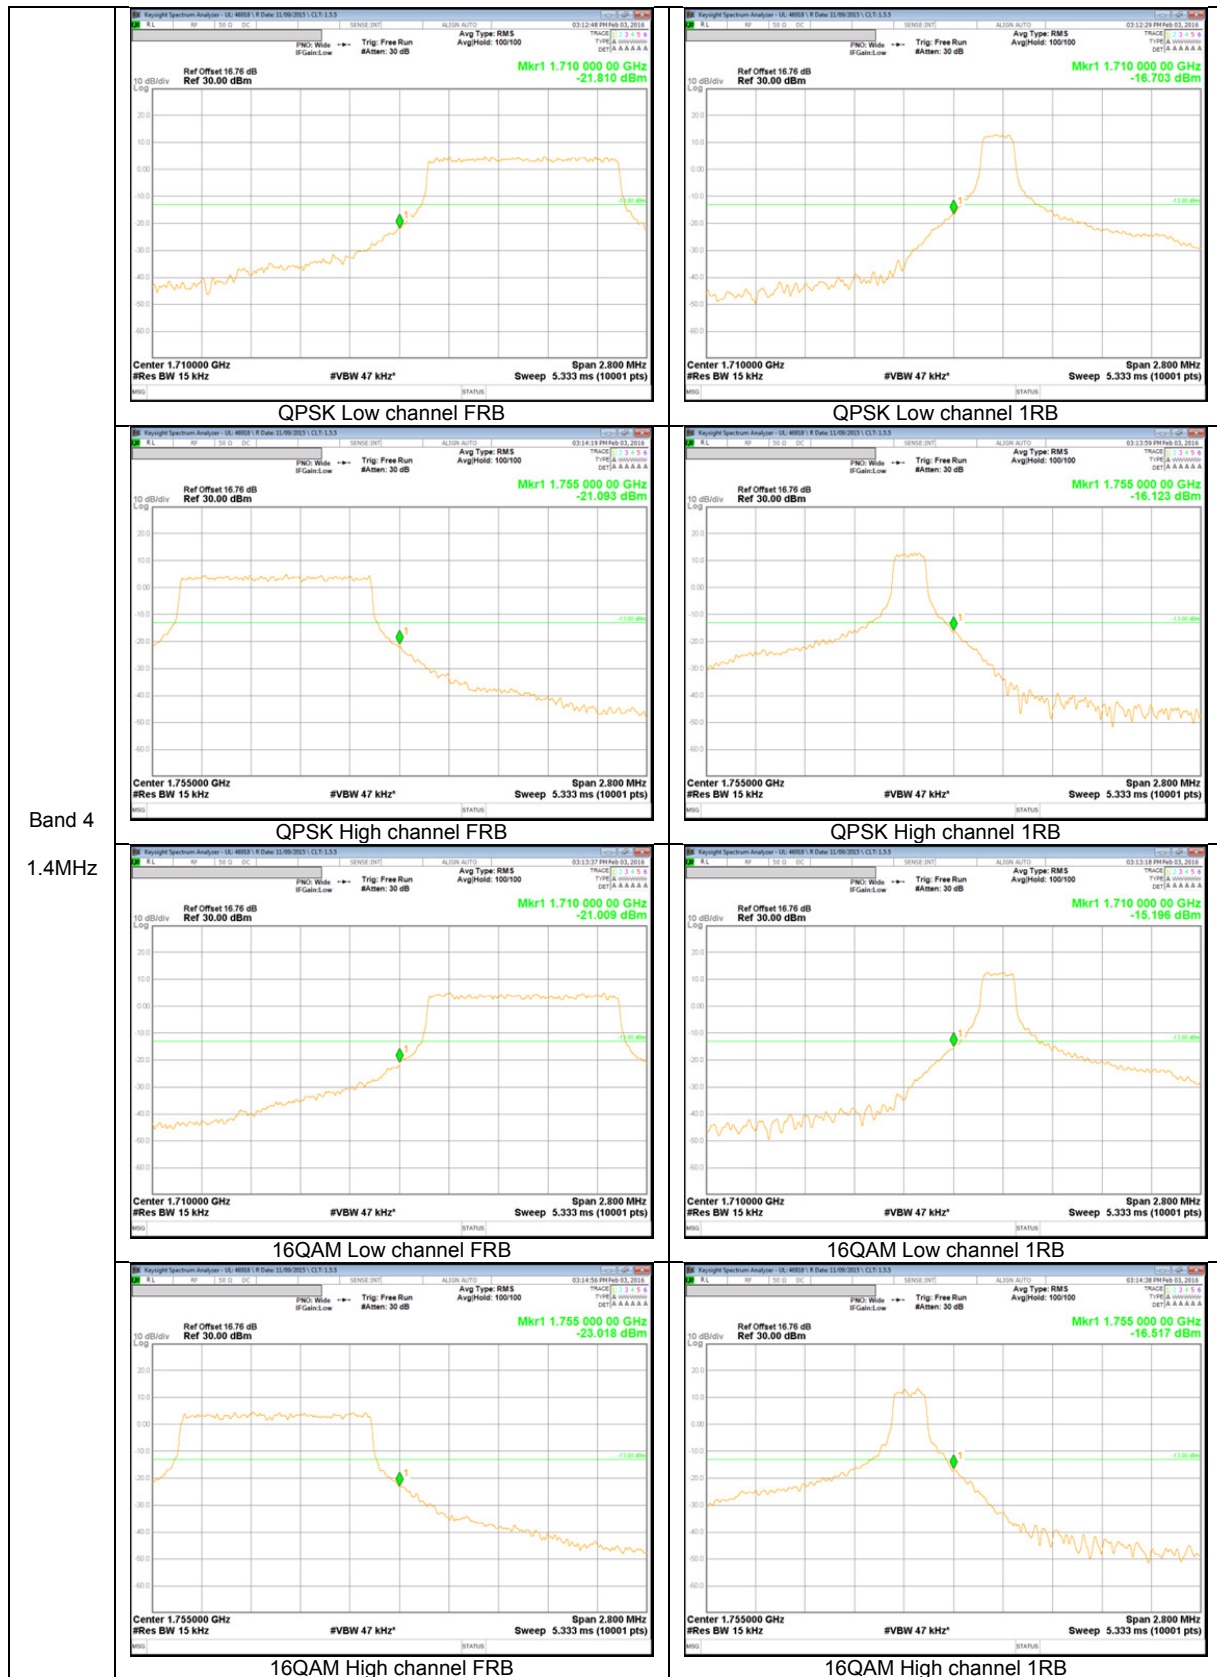

WCDMA

WCDMA

LTE Band 17

Band 17
10MHz

LTE Band 5

Band 5
10MHz

Band 5
 3MHz

LTE Band 4

Band 4
 20MHz

Band 4
 10MHz

LTE Band 2