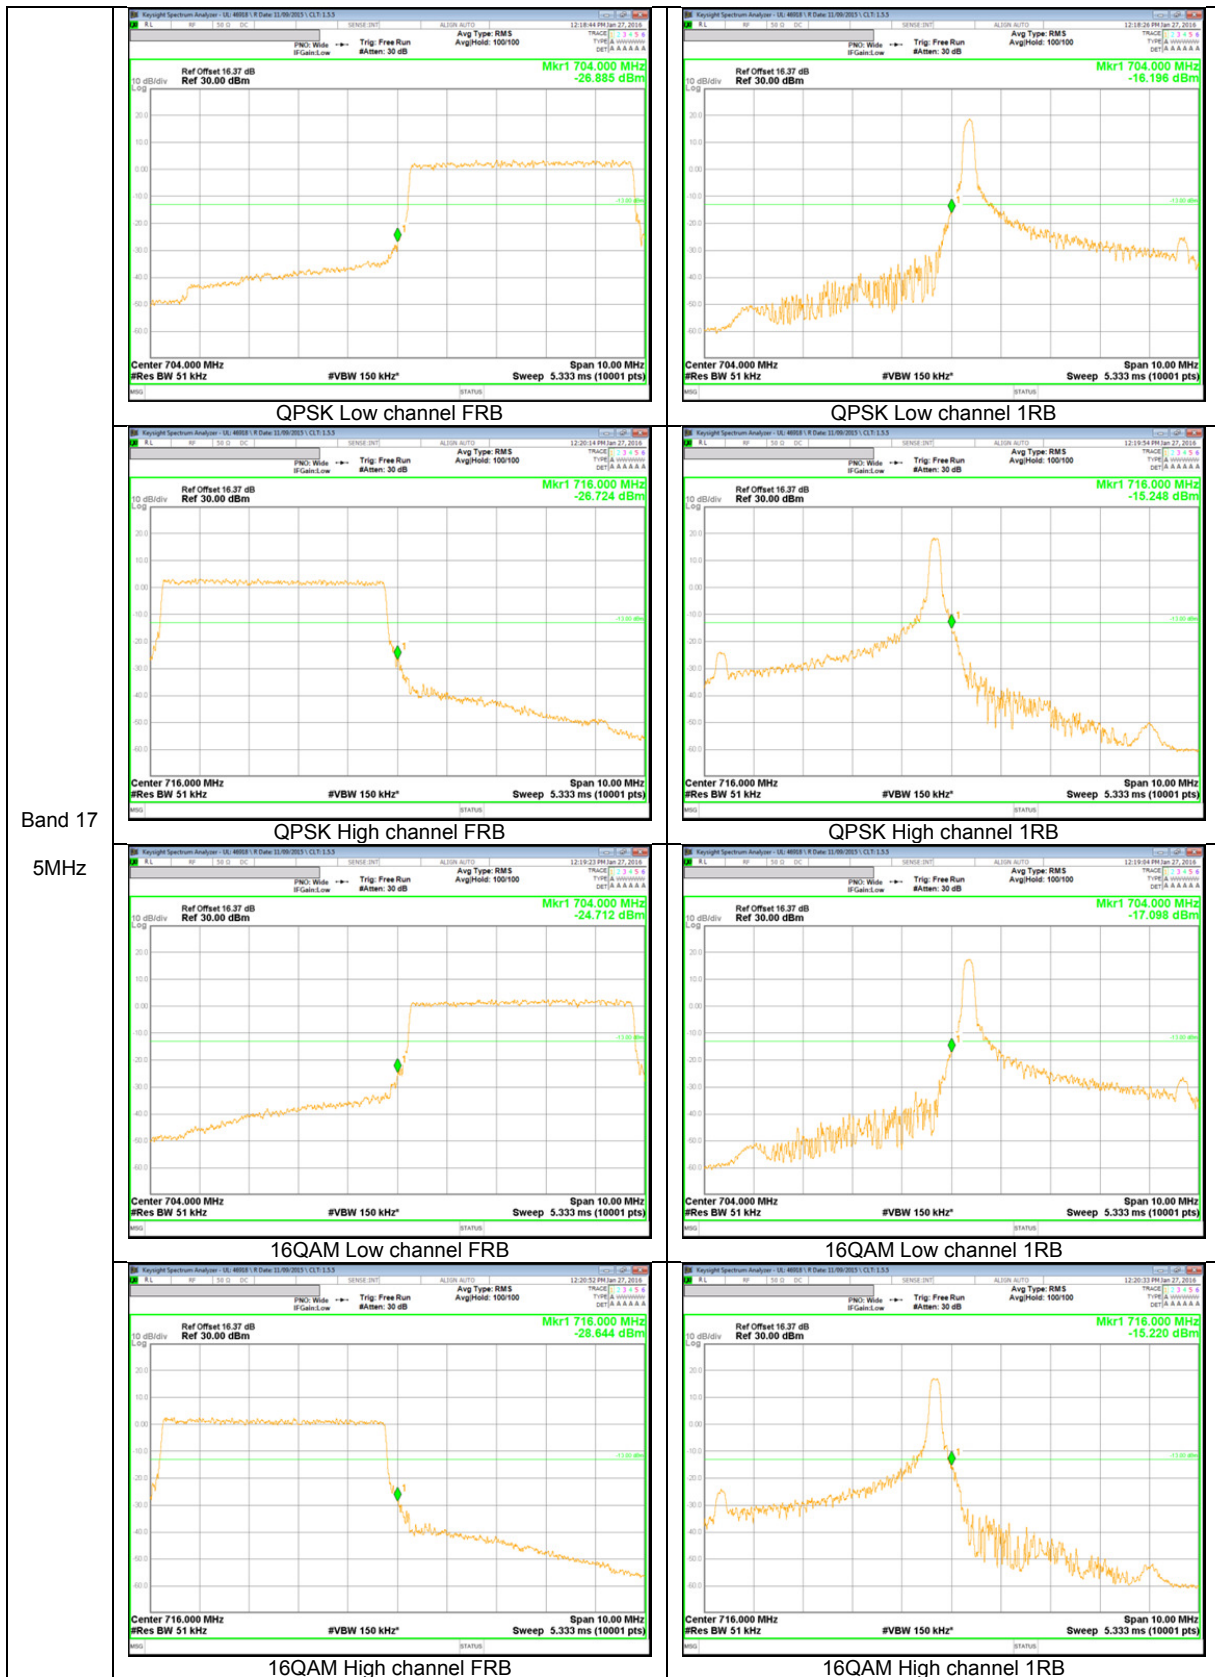

WCDMA

WCDMA

LTE Band 17

Band 17
10MHz

LTE Band 5

Band 5
10MHz

Band 5
 3MHz

LTE Band 4

Band 4
 20MHz

Band 4
 10MHz

LTE Band 2