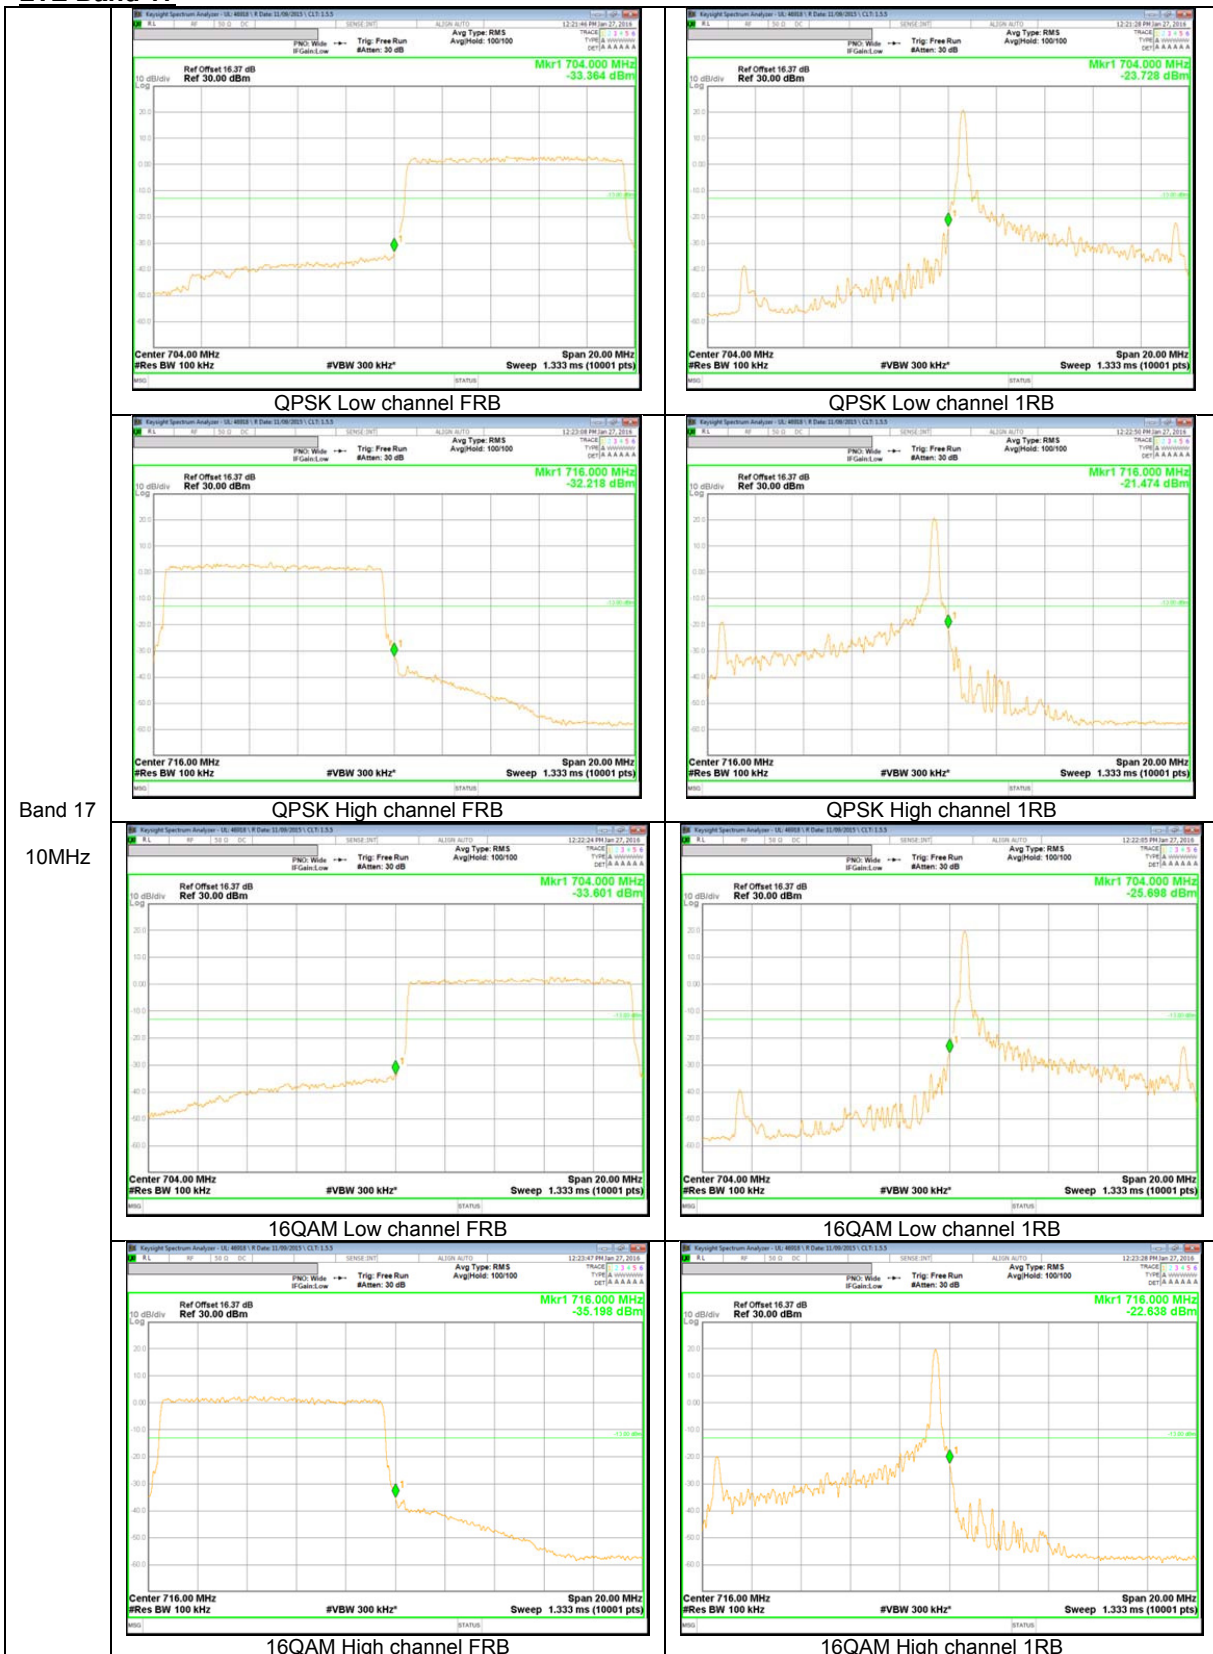

WCDMA

WCDMA

LTE Band 17

Band 17
10MHz

LTE Band 5

Band 5
10MHz

Band 5
 3MHz

LTE Band 4

Band 4
 20MHz

Band 4
 10MHz

LTE Band 2