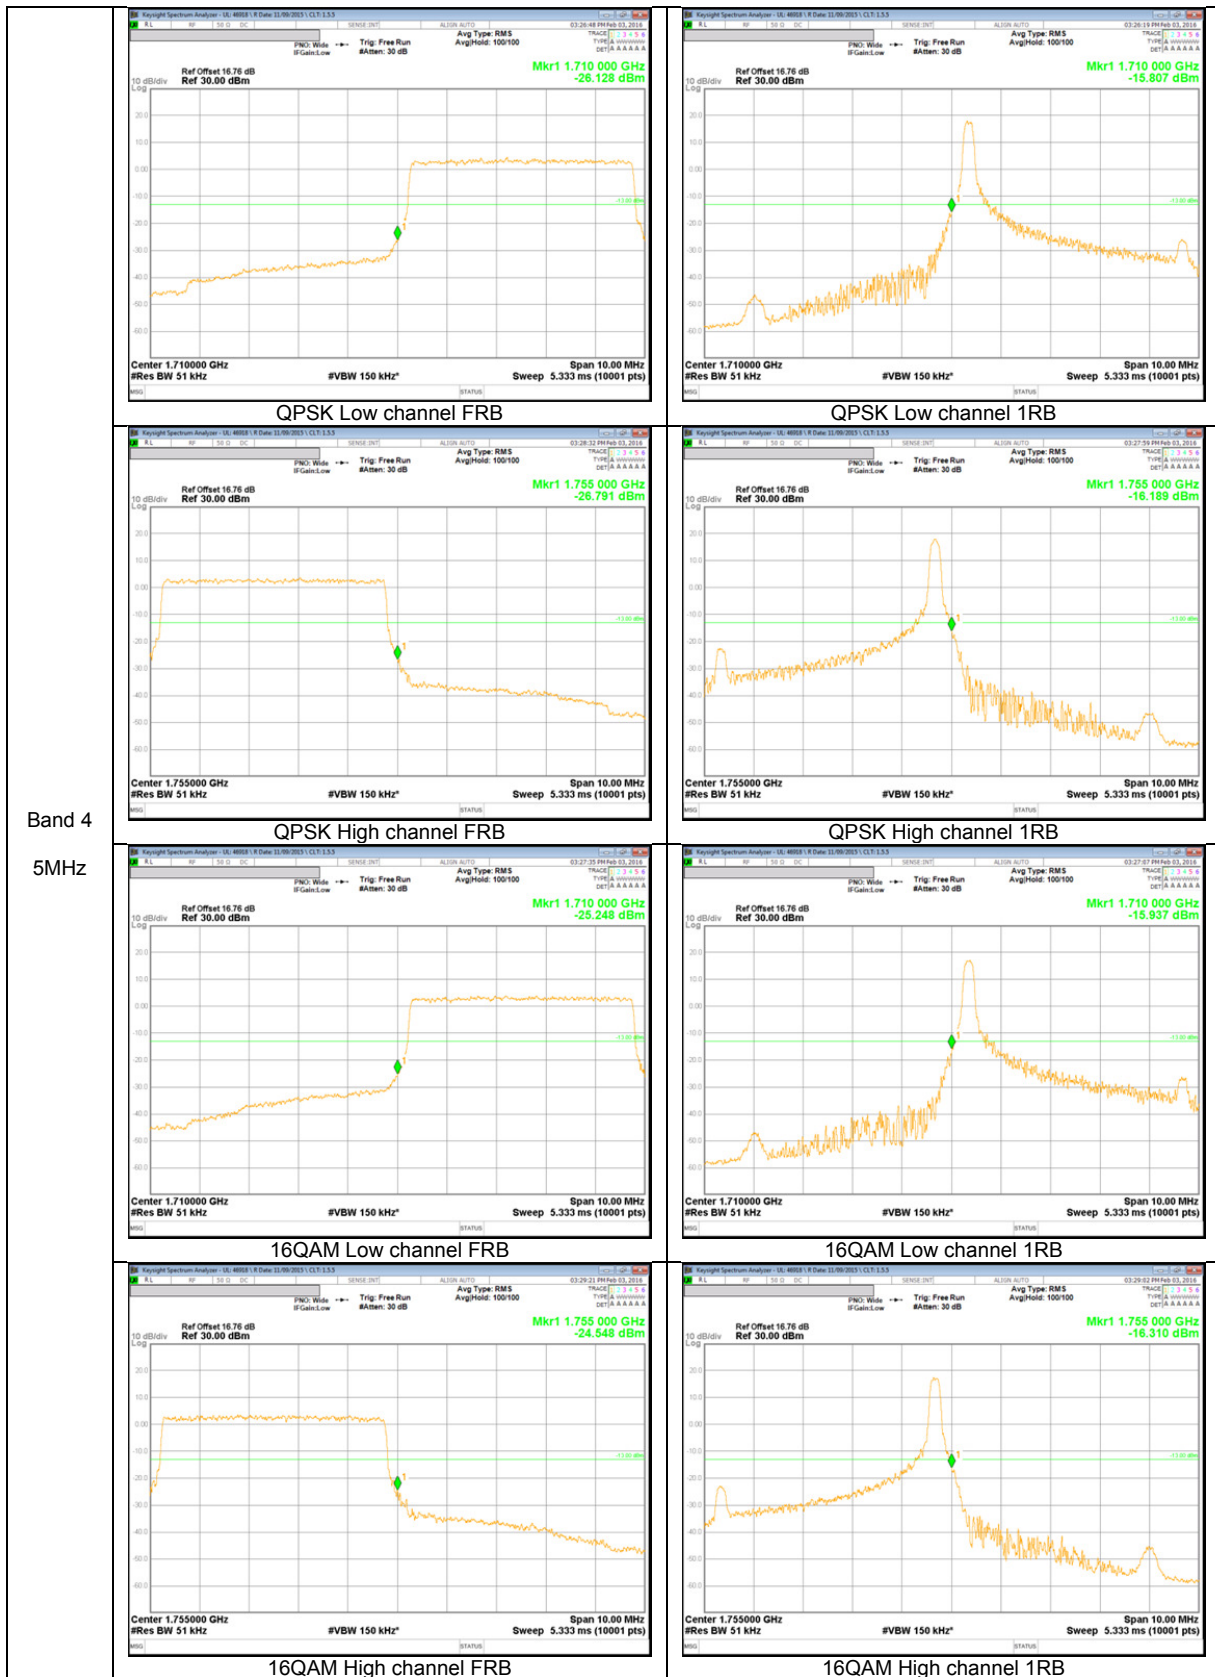

WCDMA

WCDMA

LTE Band 17

Band 17
10MHz

LTE Band 5

Band 5
10MHz

Band 5
 3MHz

LTE Band 4

Band 4
 20MHz

Band 4
 10MHz

LTE Band 2