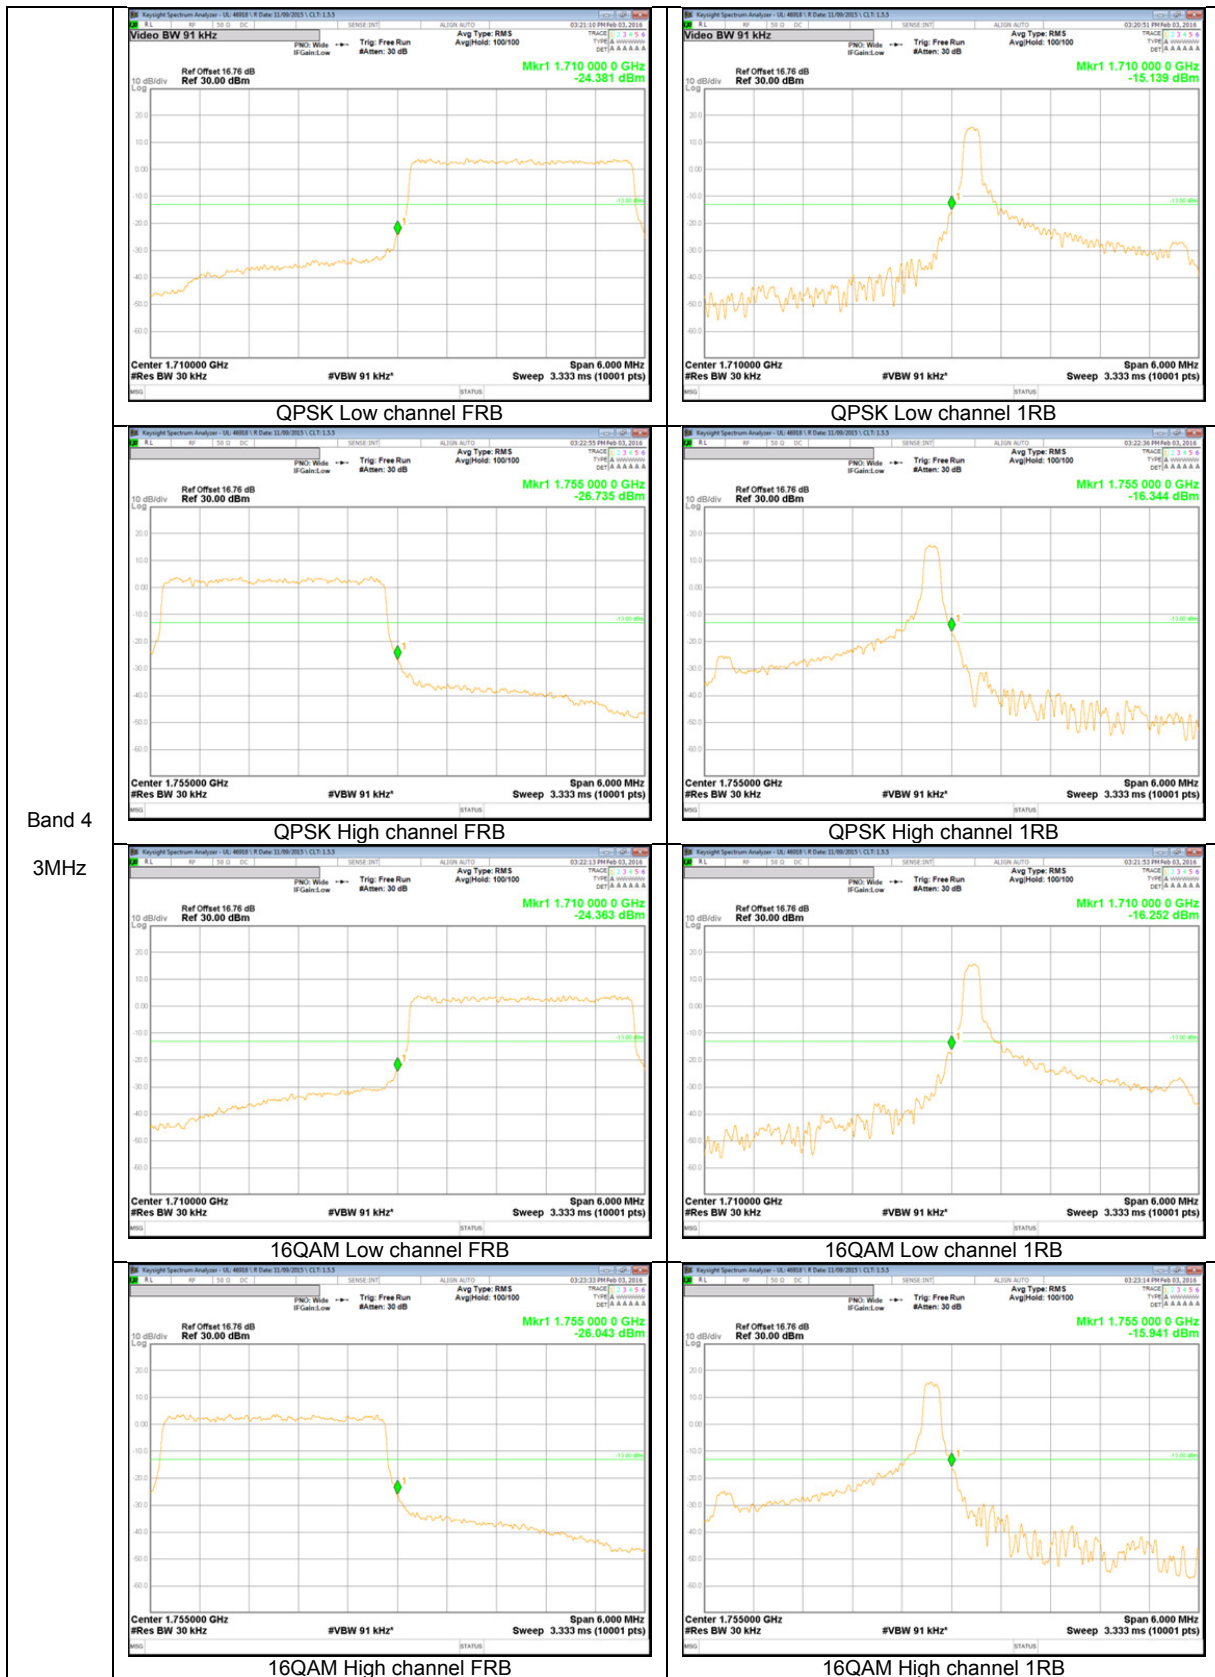

WCDMA

WCDMA

LTE Band 17

Band 17
10MHz

LTE Band 5

Band 5
10MHz

Band 5
 3MHz

LTE Band 4

Band 4
 20MHz

Band 4
 10MHz

LTE Band 2