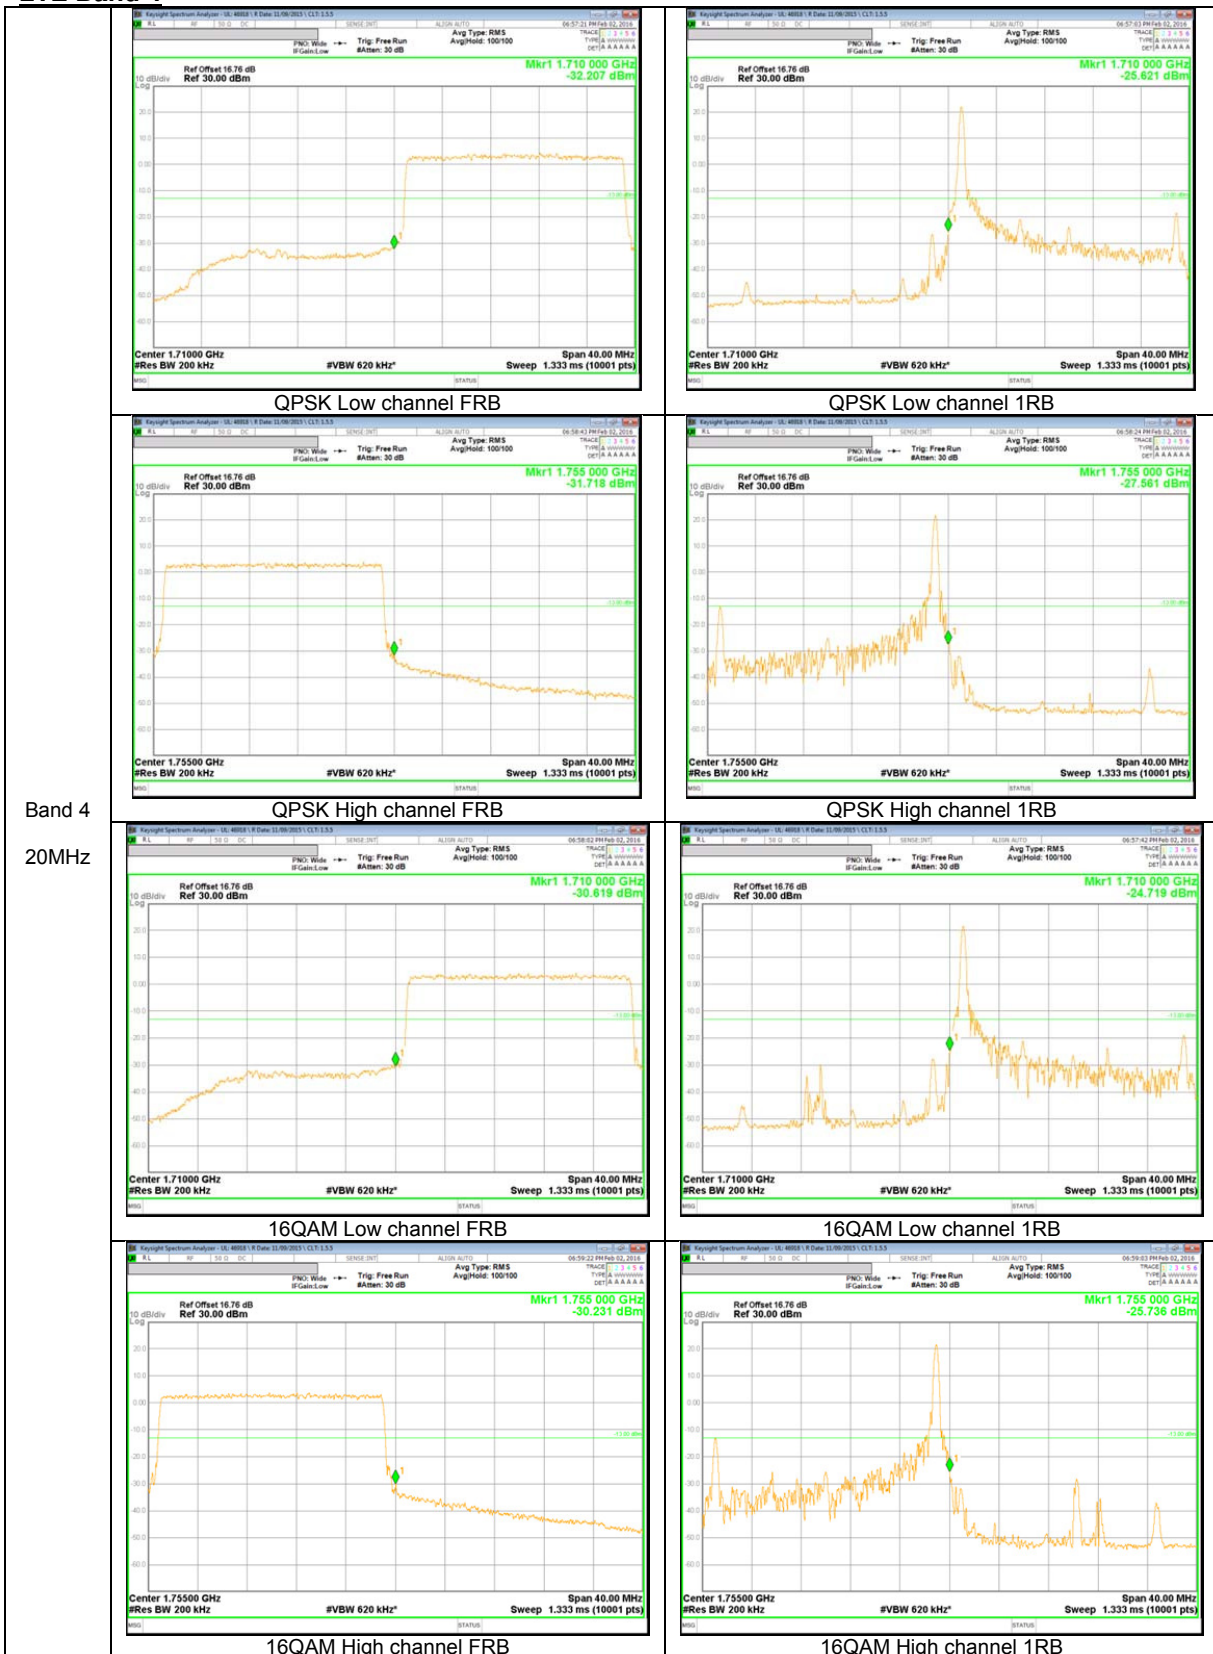

WCDMA

WCDMA

LTE Band 17

Band 17
10MHz

LTE Band 5

Band 5
10MHz

Band 5
 3MHz

LTE Band 4

Band 4
 20MHz

Band 4
 10MHz

LTE Band 2