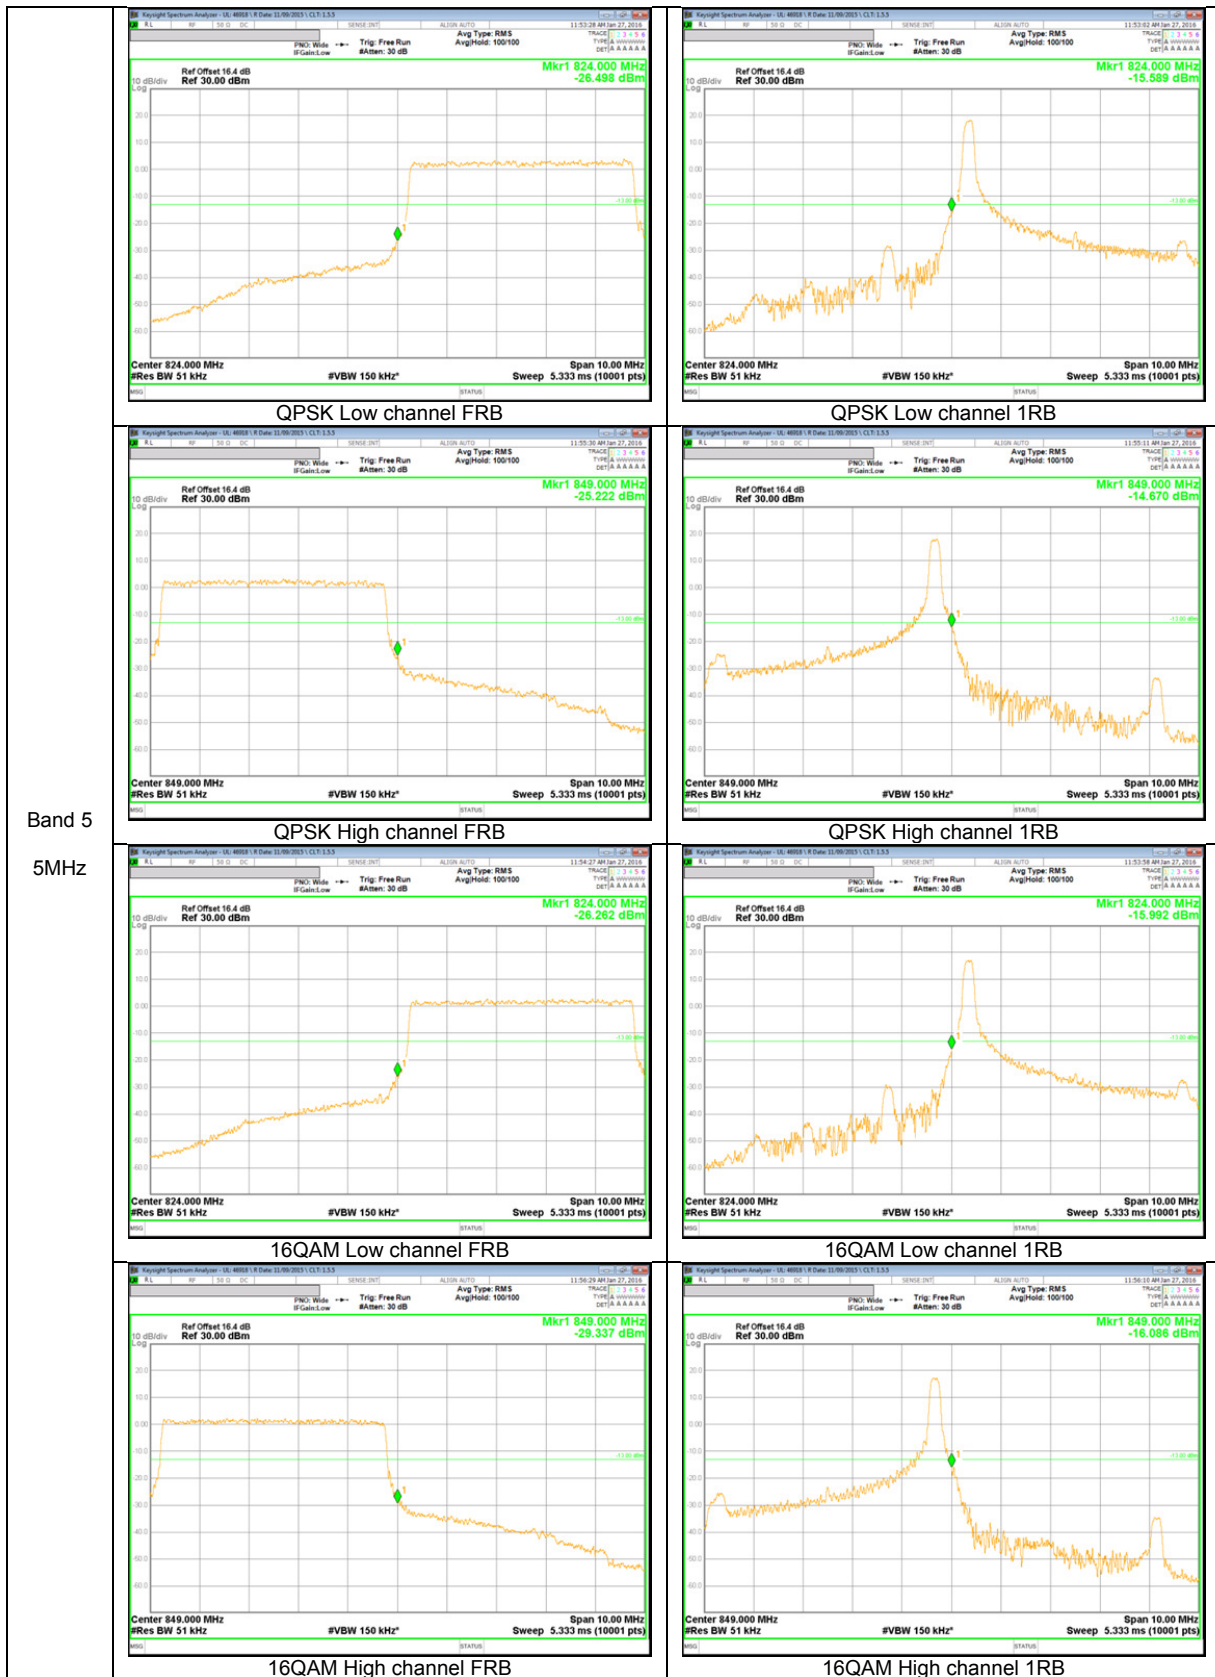

WCDMA

WCDMA

LTE Band 17

Band 17
10MHz

LTE Band 5

Band 5
10MHz

Band 5
 3MHz

LTE Band 4

Band 4
 20MHz

Band 4
 10MHz

LTE Band 2