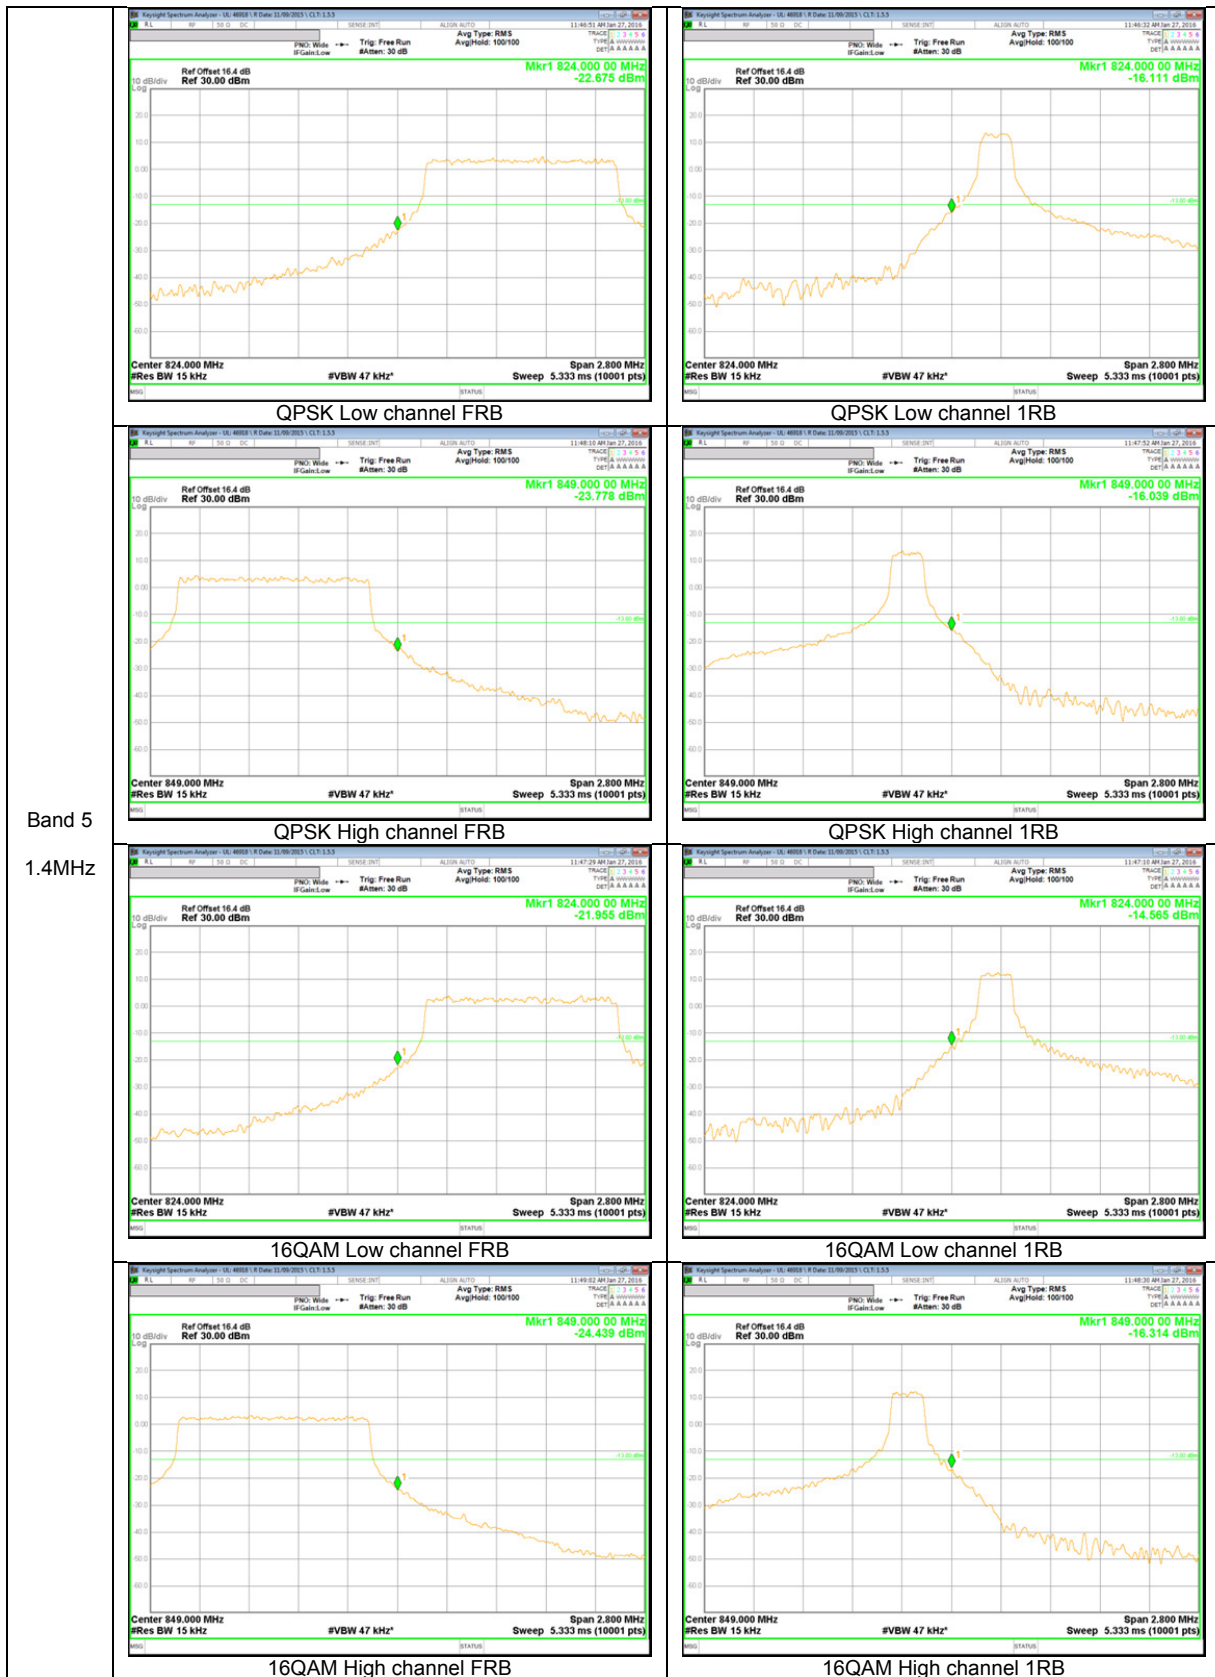

WCDMA

WCDMA

LTE Band 17

Band 17
10MHz

LTE Band 5

Band 5
10MHz

Band 5
 3MHz

LTE Band 4

Band 4
 20MHz

Band 4
 10MHz

LTE Band 2