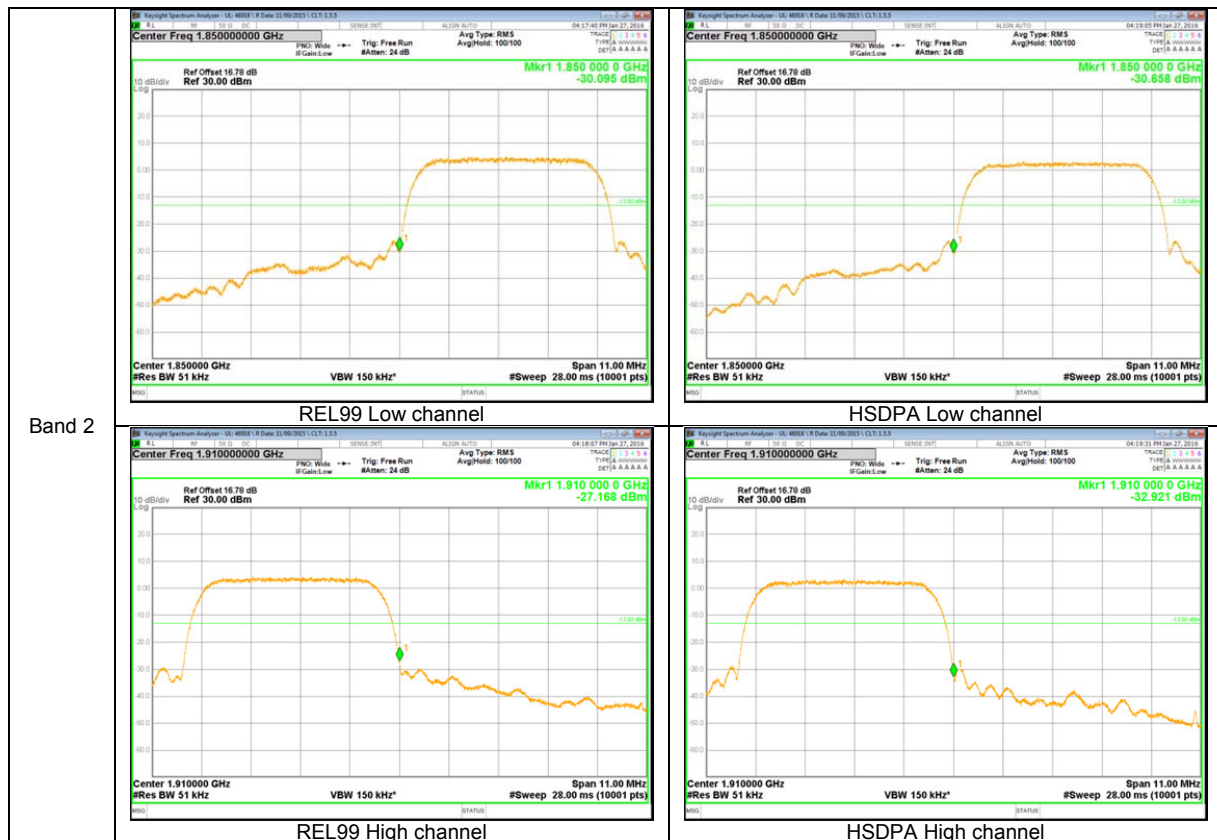

WCDMA

WCDMA

LTE Band 17

Band 17
10MHz

LTE Band 5

Band 5
10MHz

Band 5
 3MHz

LTE Band 4

Band 4
 20MHz

Band 4
 10MHz

LTE Band 2