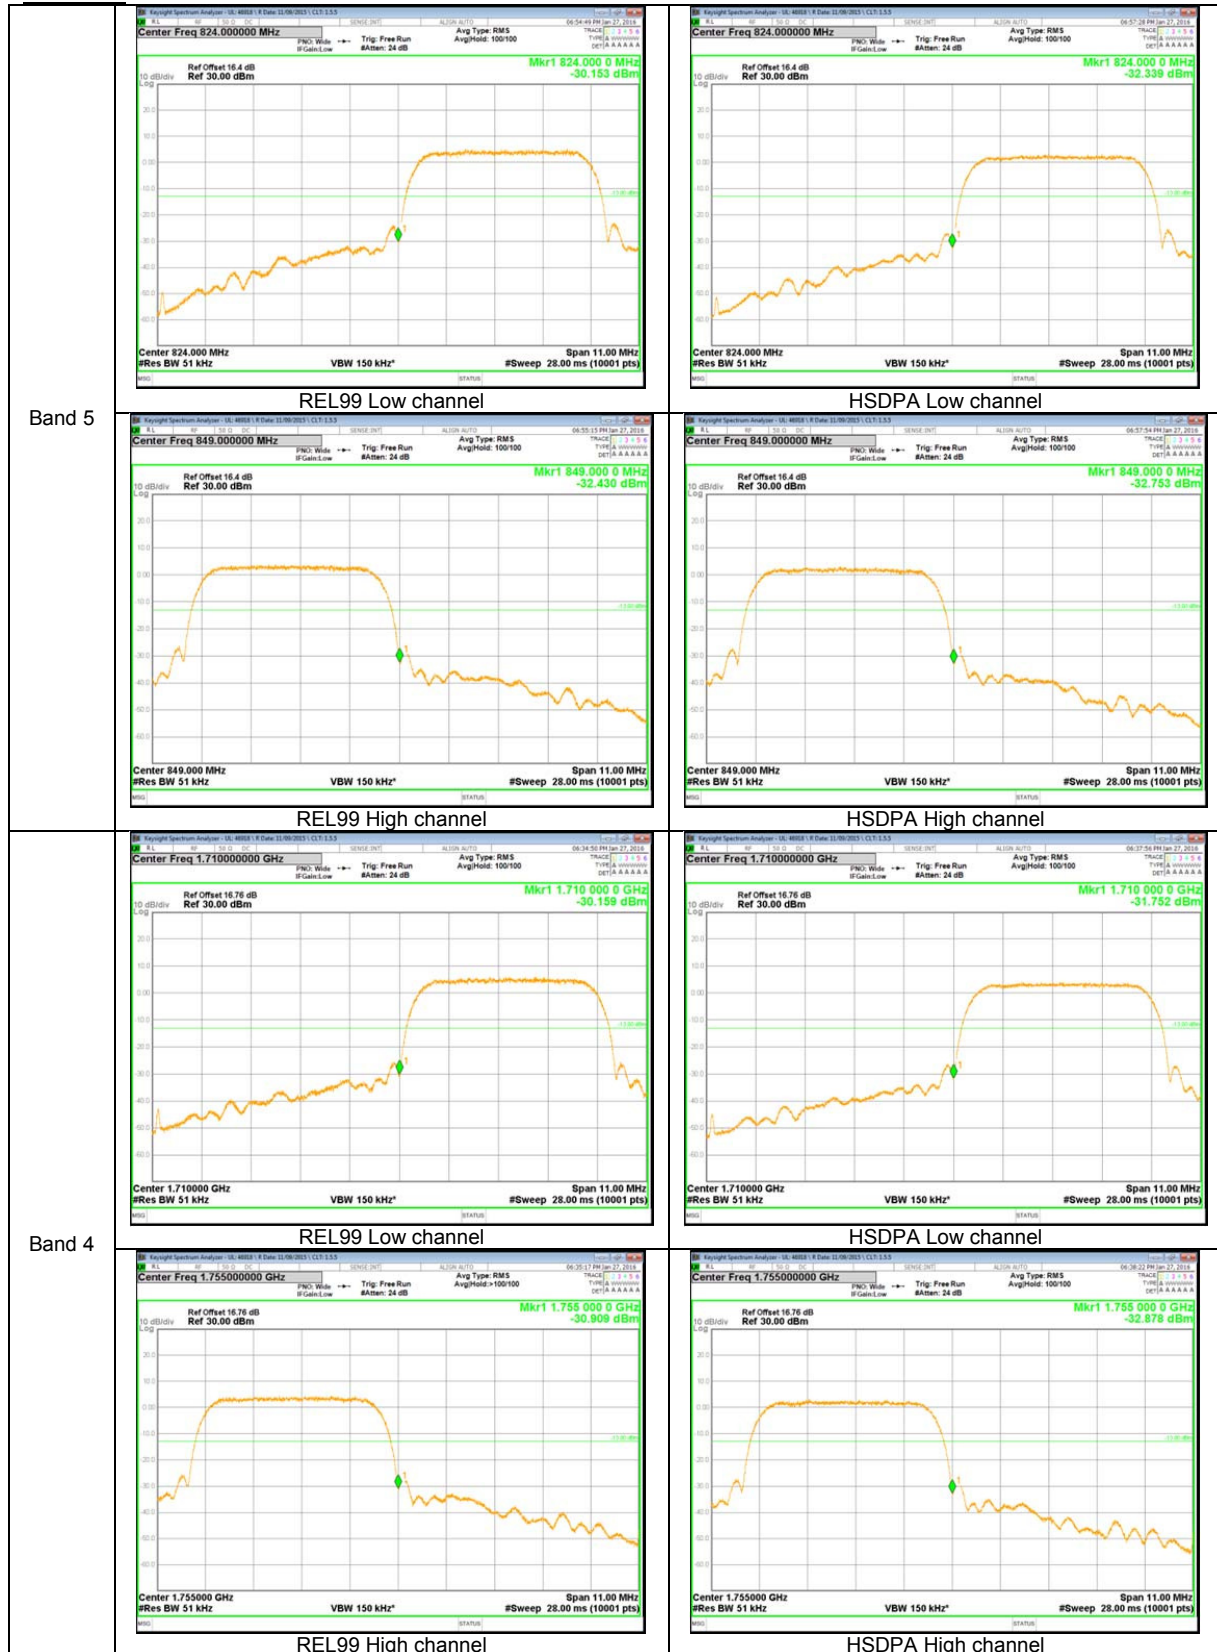

WCDMA

WCDMA

LTE Band 17

Band 17
10MHz

LTE Band 5

Band 5
10MHz

Band 5
 3MHz

LTE Band 4

Band 4
 20MHz

Band 4
 10MHz

LTE Band 2