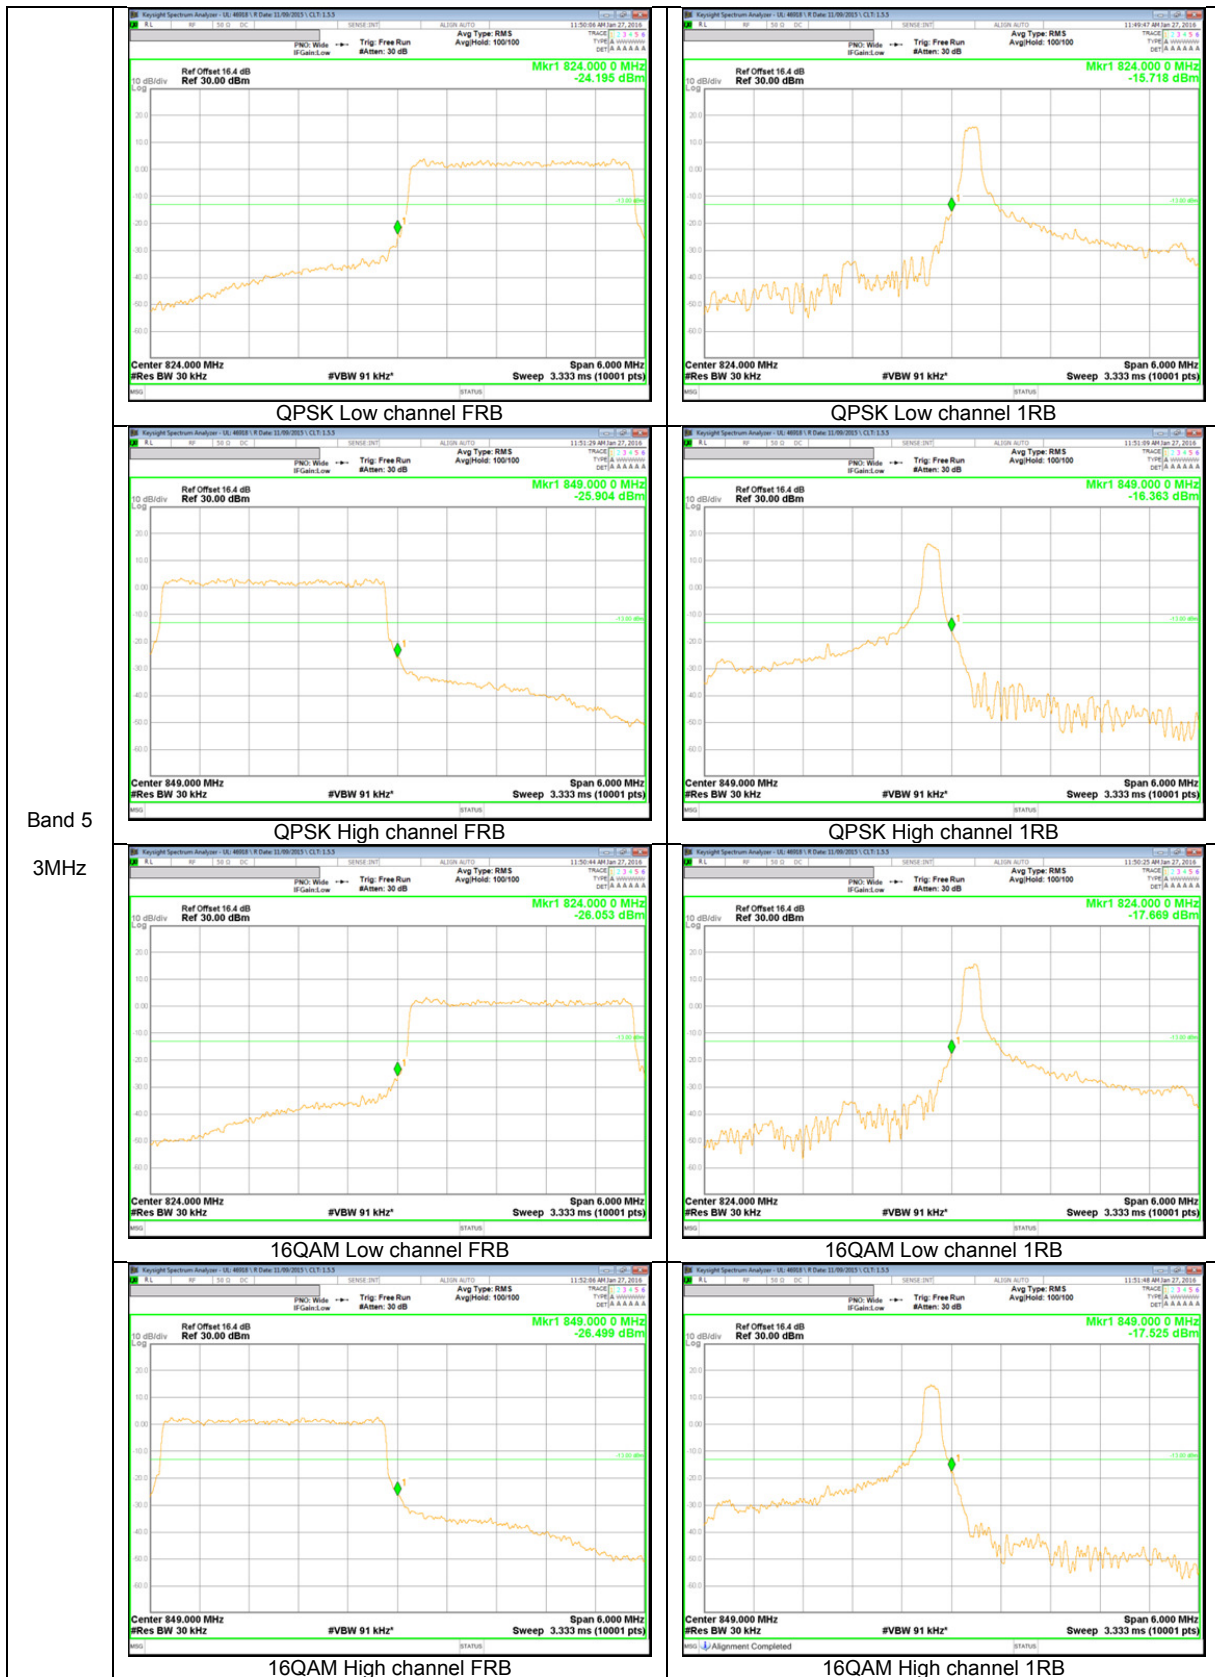

WCDMA

WCDMA

LTE Band 17

Band 17
10MHz

LTE Band 5

Band 5
10MHz

Band 5
 3MHz

LTE Band 4

Band 4
 20MHz

Band 4
 10MHz

LTE Band 2