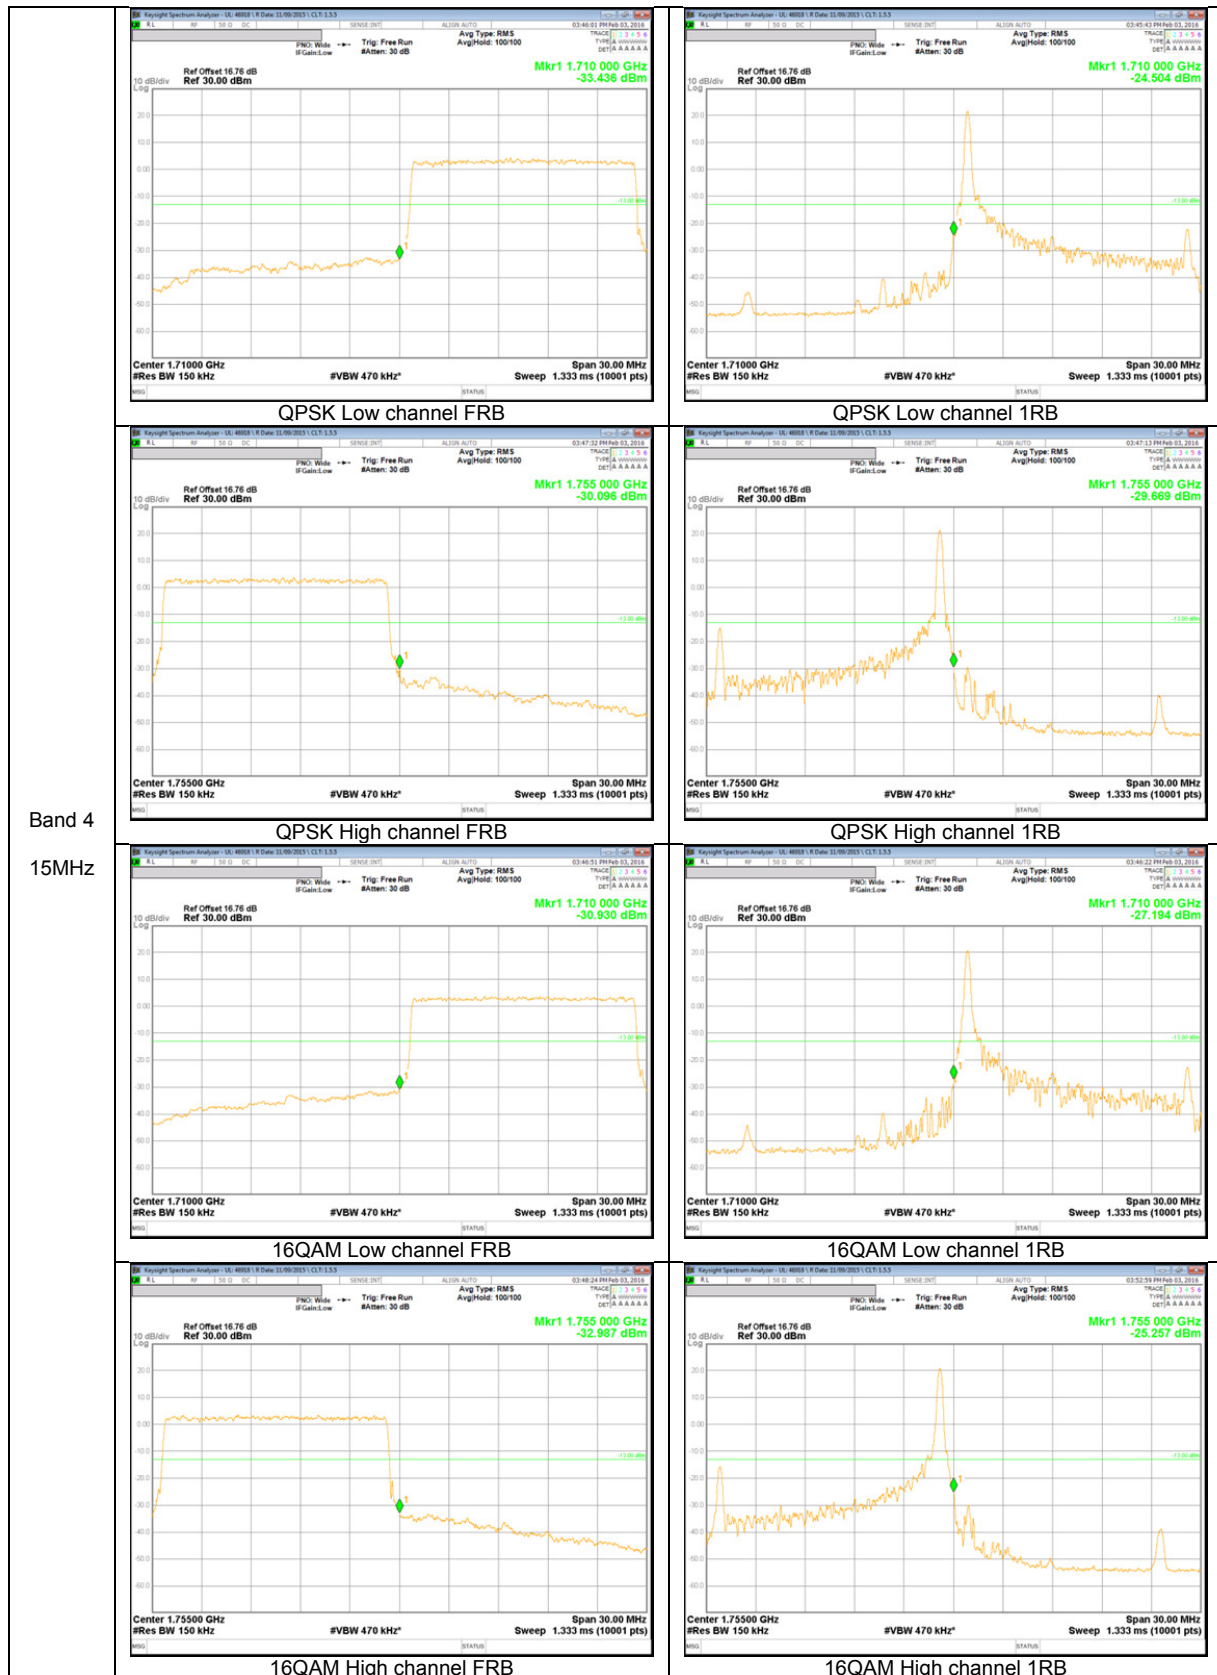

WCDMA

WCDMA

LTE Band 17

Band 17
10MHz

LTE Band 5

Band 5
10MHz

Band 5
 3MHz

LTE Band 4

Band 4
 20MHz

Band 4
 10MHz

LTE Band 2