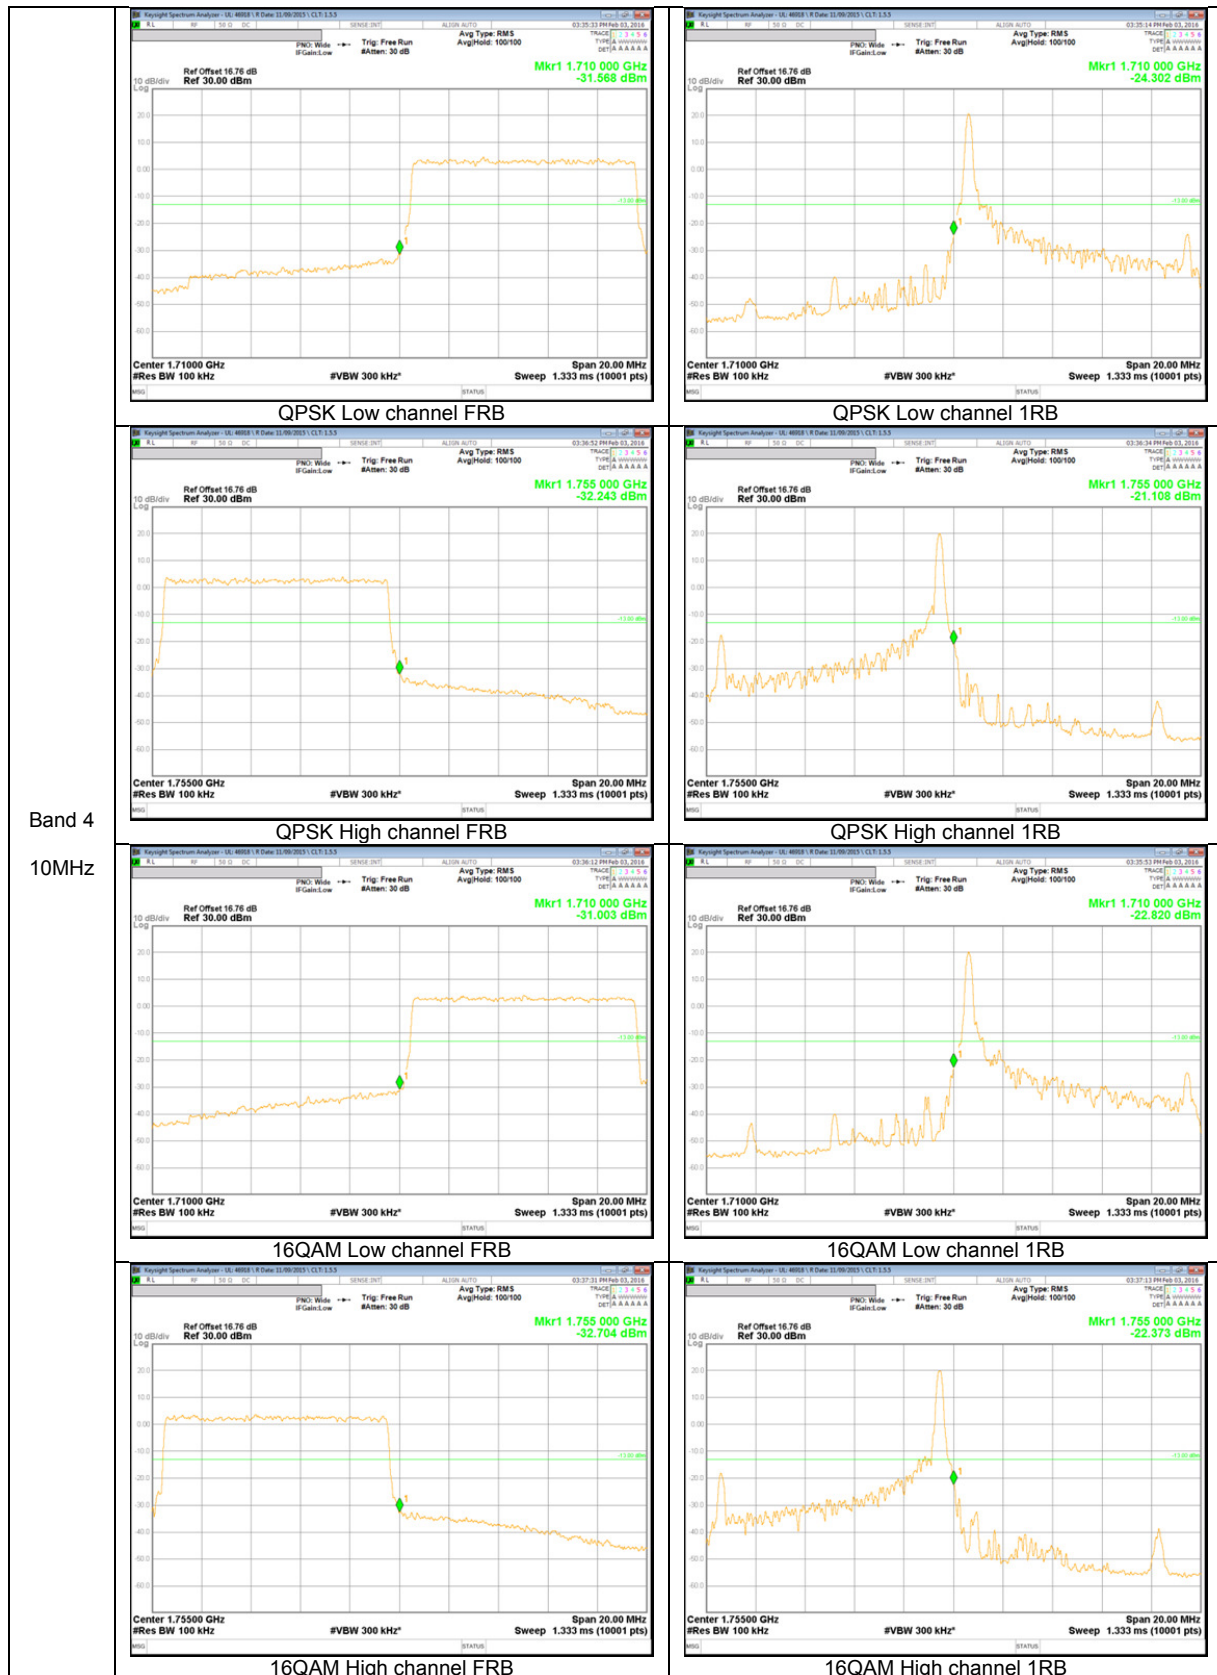

WCDMA

WCDMA

LTE Band 17

Band 17
10MHz

LTE Band 5

Band 5
10MHz

Band 5
 3MHz

LTE Band 4

Band 4
 20MHz

Band 4
 10MHz

LTE Band 2