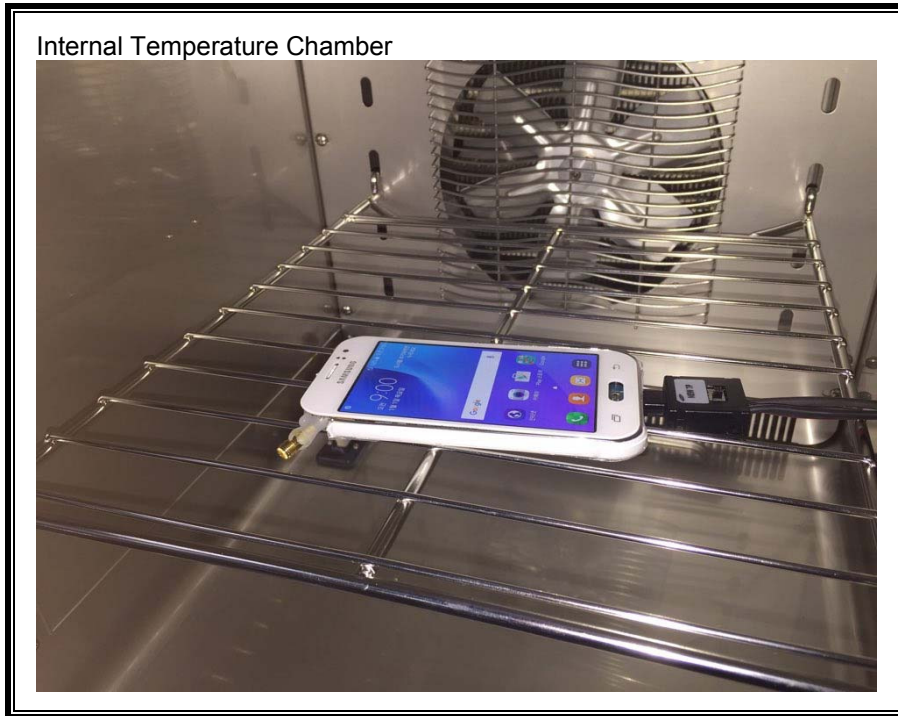

12. SETUP PHOTOS

ANTENNA PORT CONDUCTED RF MEASUREMENT SETUP

RADIATED RF MEASUREMENT SETUP (BELOW 1 GHz)

RADIATED RF MEASUREMENT SETUP (ABOVE 1 GHz)

RADIATED RF MEASUREMENT SETUP FOR PORTABLE CONFIGURATION

ENVIRONMENTAL CHAMBER PHOTO

END OF REPORT