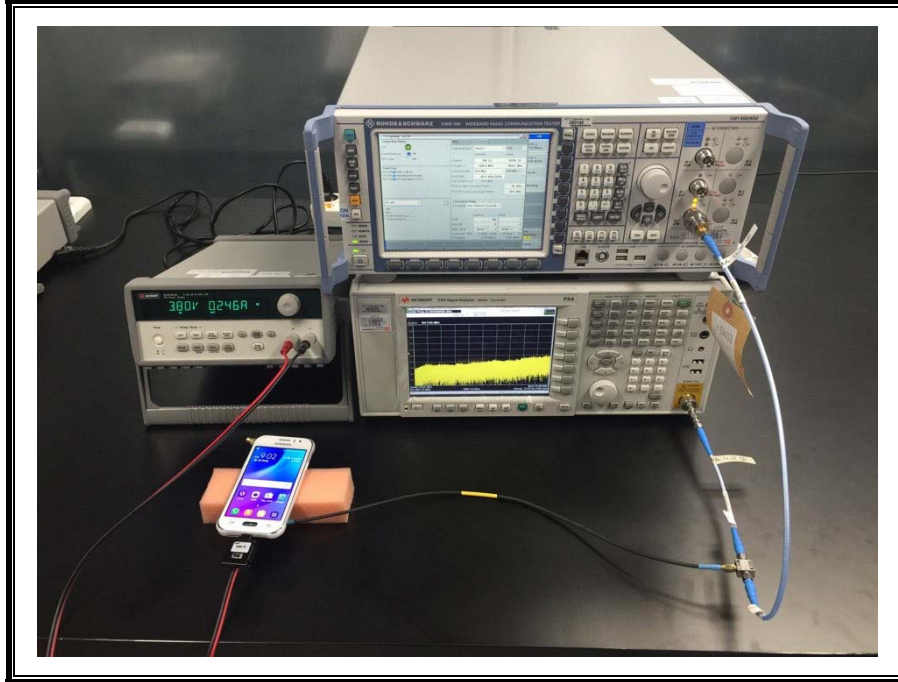

12. SETUP PHOTOS

ANTENNA PORT CONDUCTED RF MEASUREMENT SETUP

RADIATED RF MEASUREMENT SETUP (BELOW 1 GHz)

RADIATED RF MEASUREMENT SETUP (ABOVE 1 GHz)

RADIATED RF MEASUREMENT SETUP FOR PORTABLE CONFIGURATION

ENVIRONMENTAL CHAMBER PHOTO

END OF REPORT