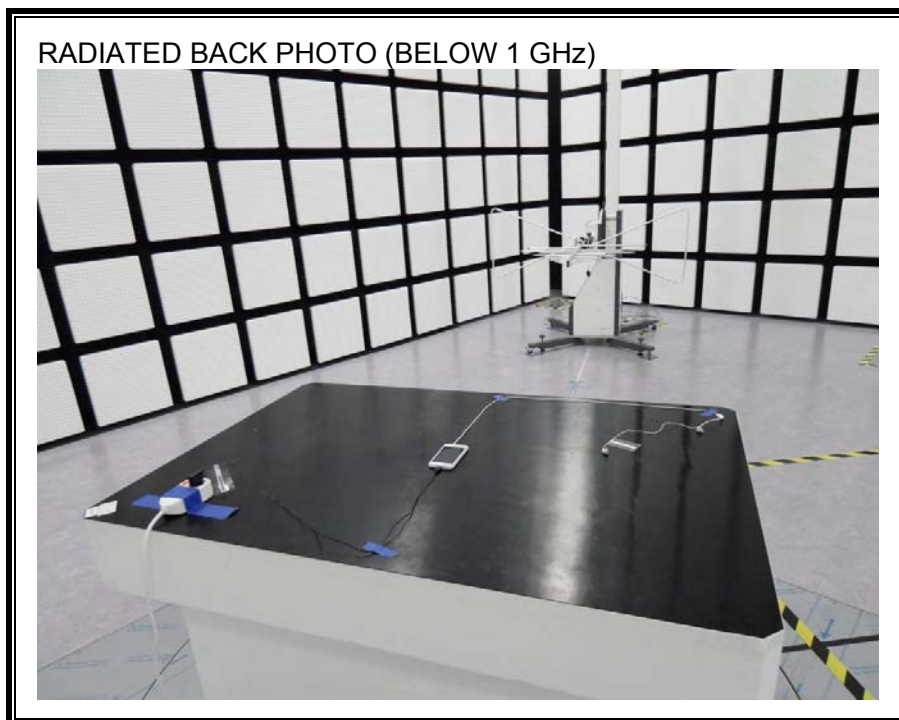

12. SETUP PHOTOS

ANTENNA PORT CONDUCTED RF MEASUREMENT SETUP

RADIATED RF MEASUREMENT SETUP (BELOW 1 GHz)

RADIATED RF MEASUREMENT SETUP (ABOVE 1 GHz)

RADIATED RF MEASUREMENT SETUP FOR PORTABLE CONFIGURATION

ENVIRONMENTAL CHAMBER PHOTO

END OF REPORT