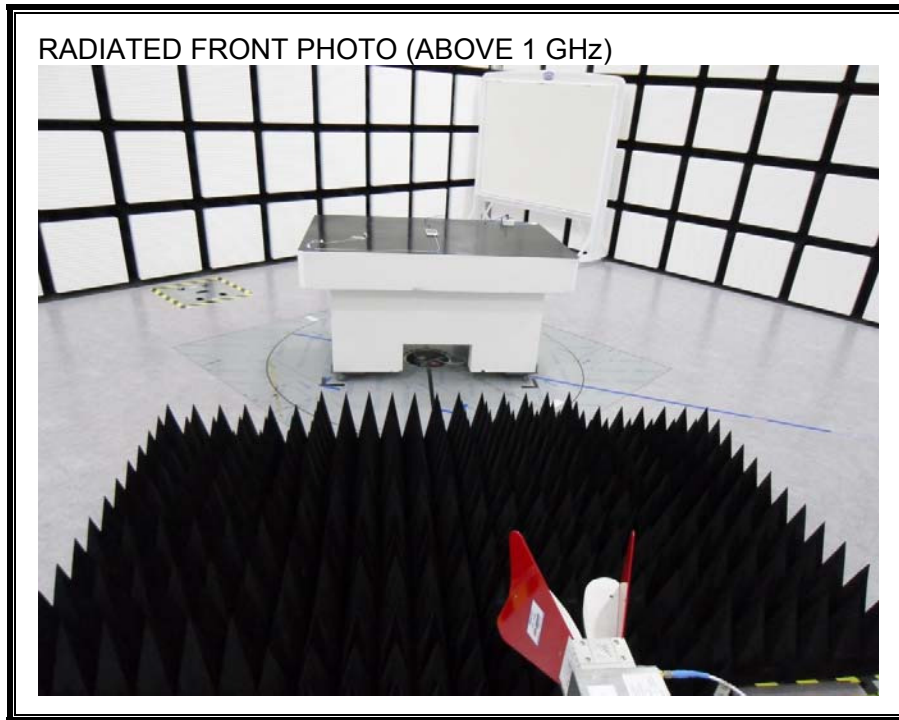

12. SETUP PHOTOS

ANTENNA PORT CONDUCTED RF MEASUREMENT SETUP

RADIATED RF MEASUREMENT SETUP (BELOW 1 GHz)

RADIATED RF MEASUREMENT SETUP (ABOVE 1 GHz)

RADIATED RF MEASUREMENT SETUP FOR PORTABLE CONFIGURATION

ENVIRONMENTAL CHAMBER PHOTO

END OF REPORT