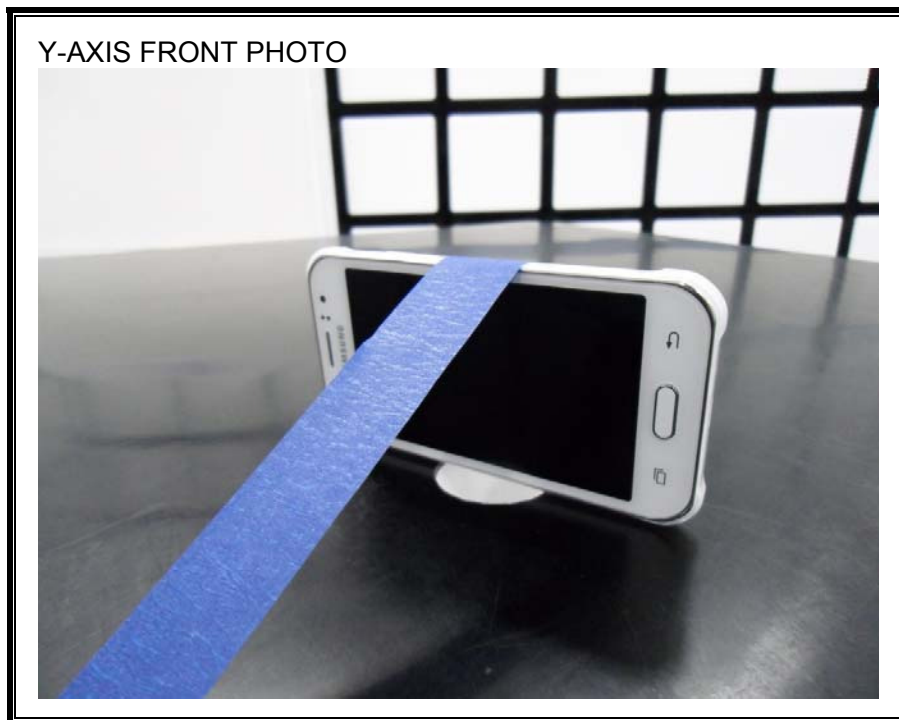

12. SETUP PHOTOS

ANTENNA PORT CONDUCTED RF MEASUREMENT SETUP

RADIATED RF MEASUREMENT SETUP (BELOW 1 GHz)

RADIATED RF MEASUREMENT SETUP (ABOVE 1 GHz)

RADIATED RF MEASUREMENT SETUP FOR PORTABLE CONFIGURATION

ENVIRONMENTAL CHAMBER PHOTO

END OF REPORT