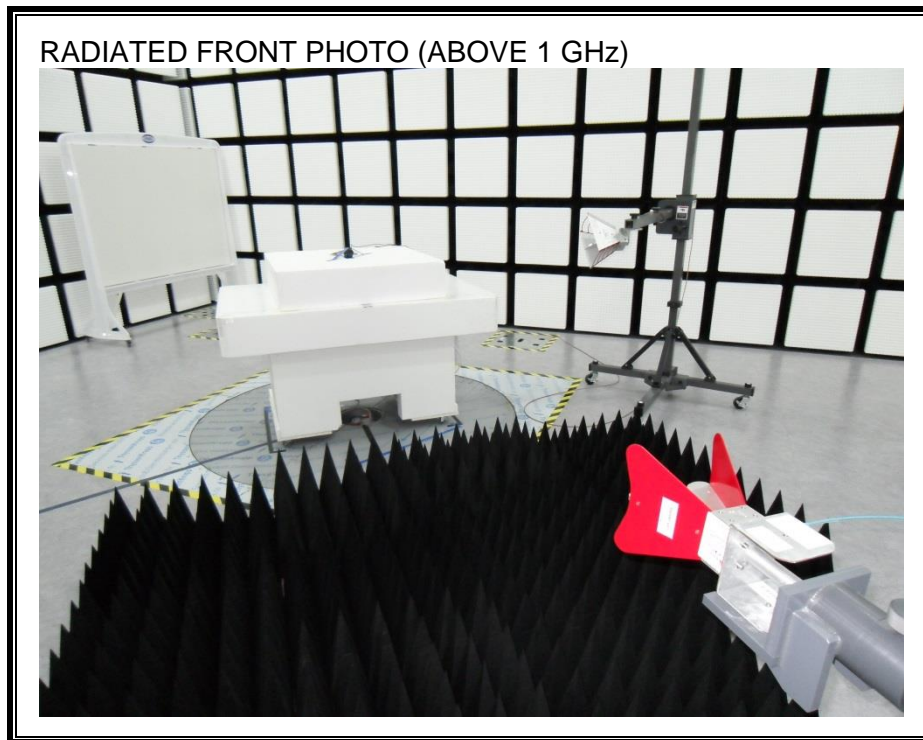

9. SETUP PHOTOS

ANTENNA PORT CONDUCTED RF MEASUREMENT SETUP

RADIATED RF MEASUREMENT SETUP (BELOW 1 GHz)

RADIATED RF MEASUREMENT SETUP (ABOVE 1 GHz)

RADIATED RF MEASUREMENT SETUP FOR PORTABLE CONFIGURATION

Z-AXIS FRONT PHOTO

ENVIRONMENTAL CHAMBER PHOTO

END OF REPORT