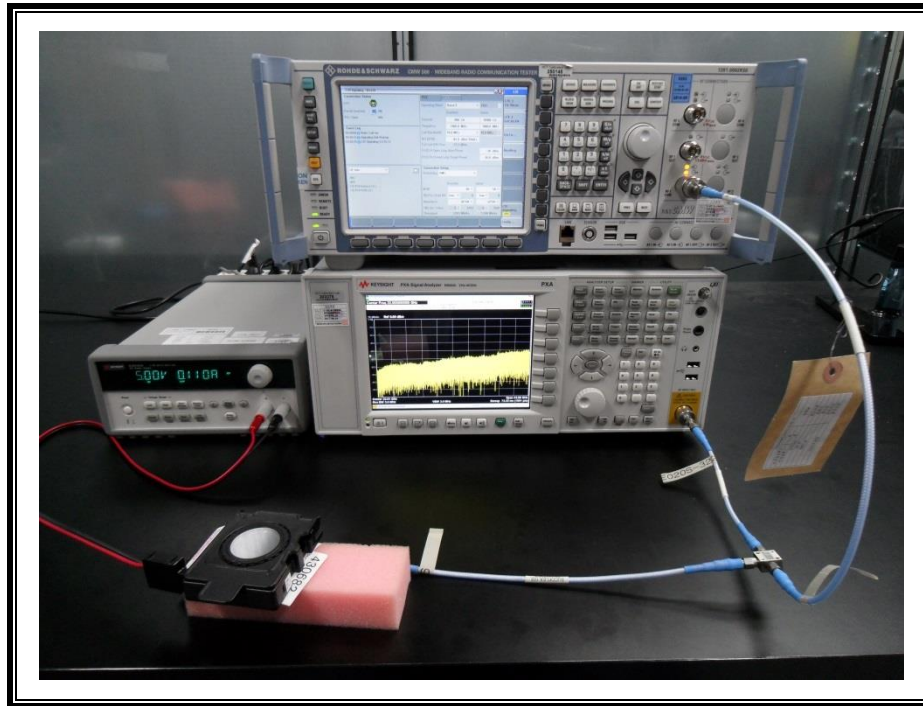

9. SETUP PHOTOS

ANTENNA PORT CONDUCTED RF MEASUREMENT SETUP

RADIATED RF MEASUREMENT SETUP (BELOW 1 GHz)

RADIATED RF MEASUREMENT SETUP (ABOVE 1 GHz)

RADIATED RF MEASUREMENT SETUP FOR PORTABLE CONFIGURATION

Z-AXIS FRONT PHOTO

ENVIRONMENTAL CHAMBER PHOTO

END OF REPORT