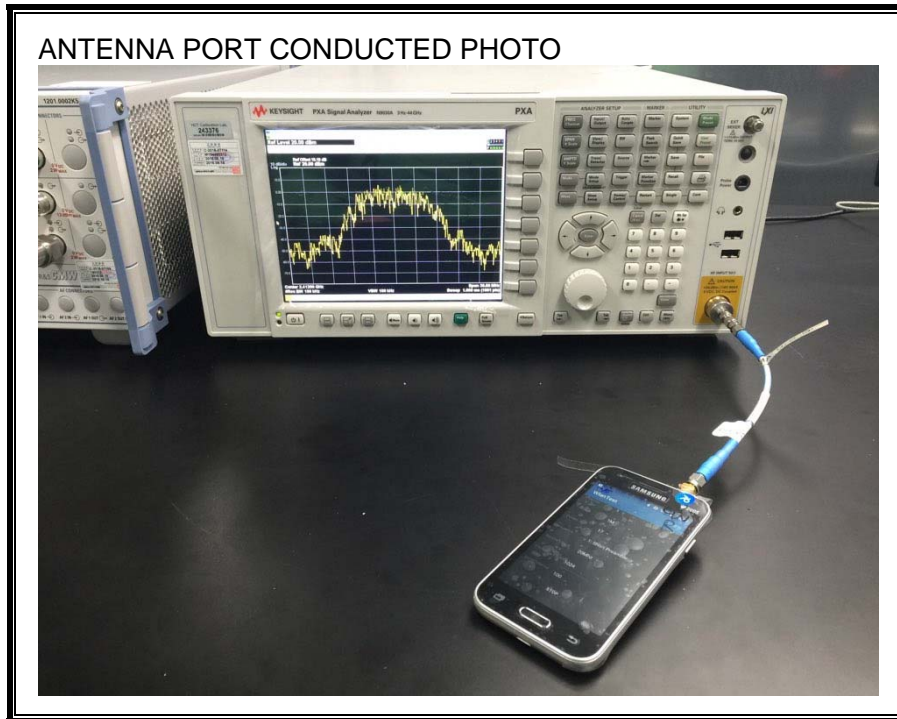

13. SETUP PHOTOS

ANTENNA PORT CONDUCTED RF MEASUREMENT SETUP

RADIATED RF MEASUREMENT SETUP (BELOW 1 GHz)

RADIATED RF MEASUREMENT SETUP (ABOVE 1 GHz)

RADIATED RF MEASUREMENT SETUP FOR PORTABLE CONFIGURATION

POWERLINE CONDUCTED EMISSIONS MEASUREMENT SETUP

END OF REPORT