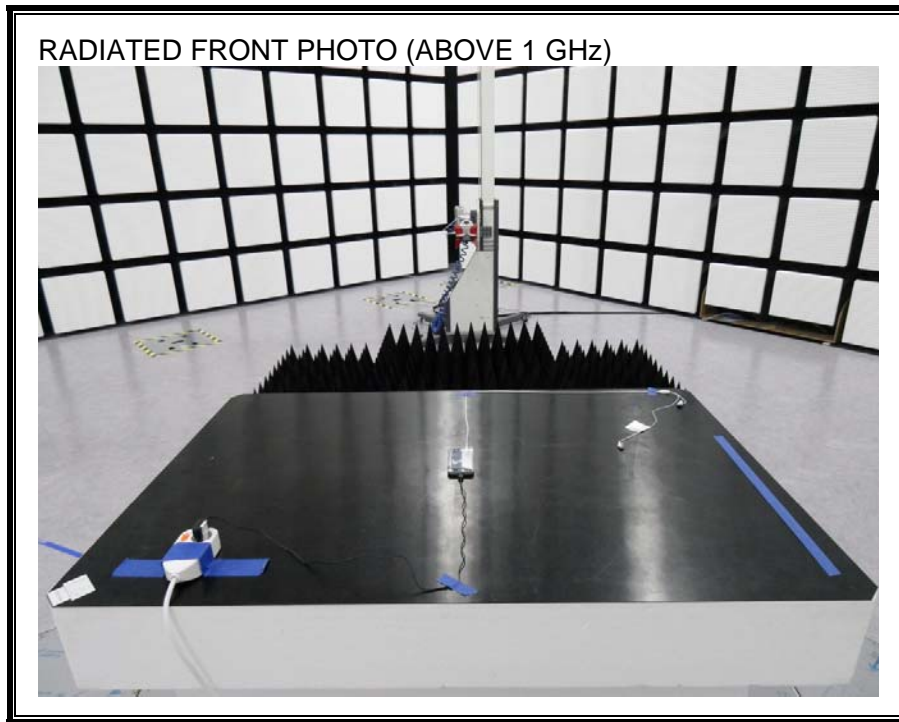

13. SETUP PHOTOS

ANTENNA PORT CONDUCTED RF MEASUREMENT SETUP

RADIATED RF MEASUREMENT SETUP (BELOW 1 GHz)

RADIATED RF MEASUREMENT SETUP (ABOVE 1 GHz)

RADIATED RF MEASUREMENT SETUP FOR PORTABLE CONFIGURATION

POWERLINE CONDUCTED EMISSIONS MEASUREMENT SETUP

END OF REPORT