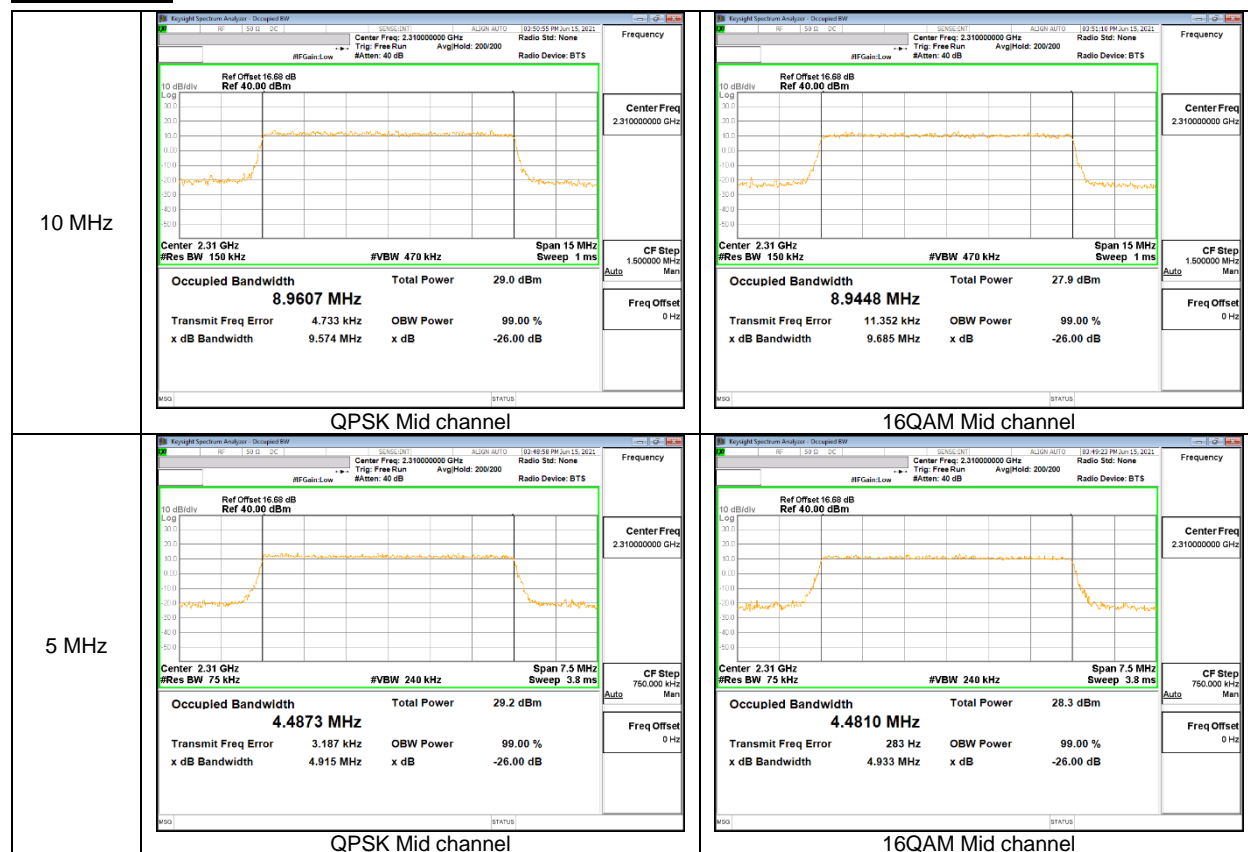

**9.1.1. OCCUPIED BANDWIDTH RESULTS**

**WCDMA**

**LTE Band 5**

**LTE Band 7**

**LTE Band 12**

**LTE Band 13**

**LTE Band 14**

**LTE Band 25**

**LTE Band 30**

**LTE Band 41 (PC2)**

**LTE Band 66**

**LTE Band 71**

---

**LTE Band 2**

LTE Band 2(Frequency range: 1850-1910 MHz) is covered by LTE Band 25 (Frequency range: 1850-1915 MHz) due to overlapping frequency range, same maximum tune-up limit and same channel bandwidth.

**LTE Band 4**

LTE Band 4 (Frequency range: 1710-1755 MHz) is covered by LTE Band 66 (Frequency range: 1710-1780 MHz) due to overlapping frequency range, same maximum tune-up limit and same channel bandwidth.

**LTE Band 17**

LTE Band 17 (Frequency range: 704-716 MHz) is covered by LTE Band 12 (Frequency range: 699-716 MHz) due to overlapping frequency range, same maximum tune-up limit and same channel bandwidth.