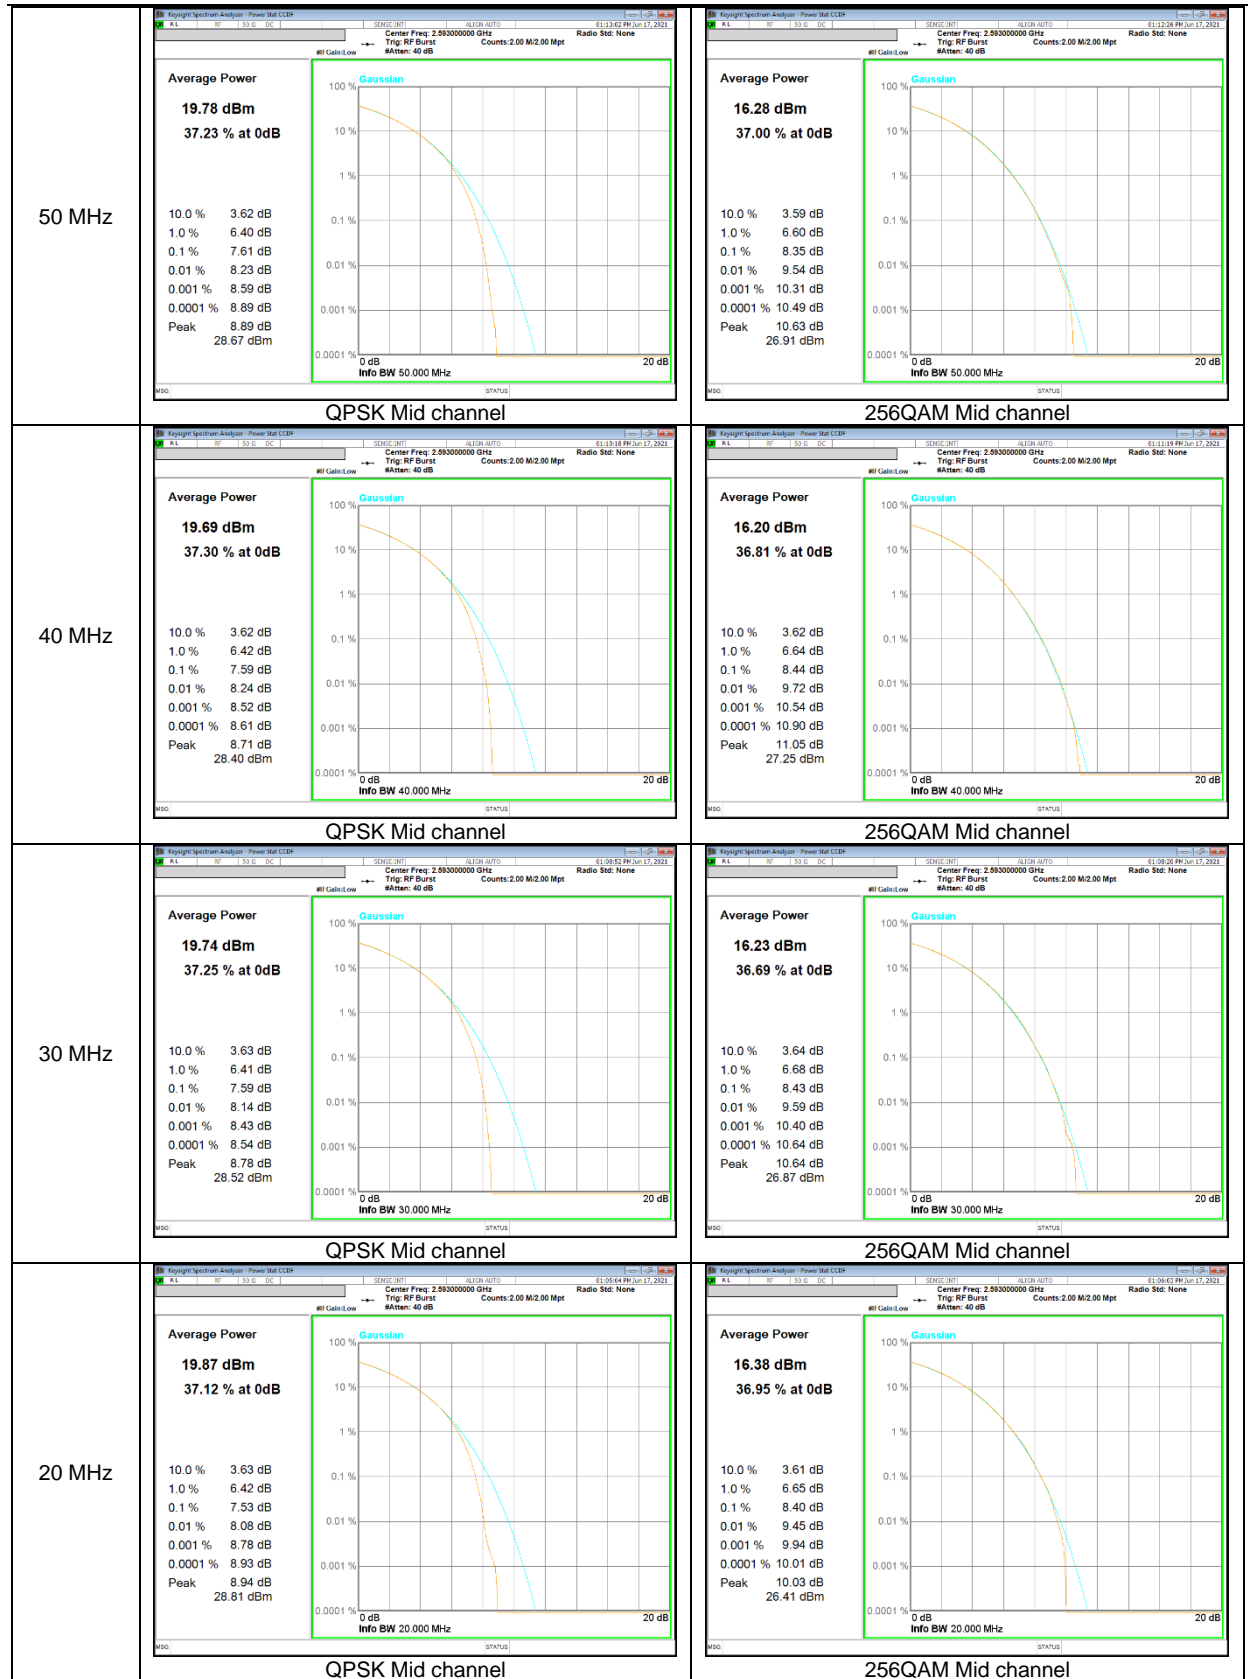

NR Band 5 CP-OFDM

NR Band 41 #0 CP-OFDM

NR Band 41 #1 CP-OFDM

NR Band 66 CP-OFDM

NR Band 71 CP-OFDM

NR Band 77 (3450 – 3550 MHz) CP-OFDM

NR Band 77 (3700 – 3980 MHz) CP-OFDM

9. LIMITS AND CONDUCTED RESULTS

9.1. OCCUPIED BANDWIDTH

RULE PART(S)

FCC: §2.1049

LIMITS

For reporting purposes only

TEST PROCEDURE

The transmitter output was connected to a calibrated coaxial cable and coupler, the other end of which was connected to a spectrum analyzer. The occupied bandwidth was measured with the spectrum analyzer at the low, middle and high channel in each band. The -26dB bandwidth was also measured and recorded. (KDB 971168 D01 Power Meas License Digital Systems v03r01)