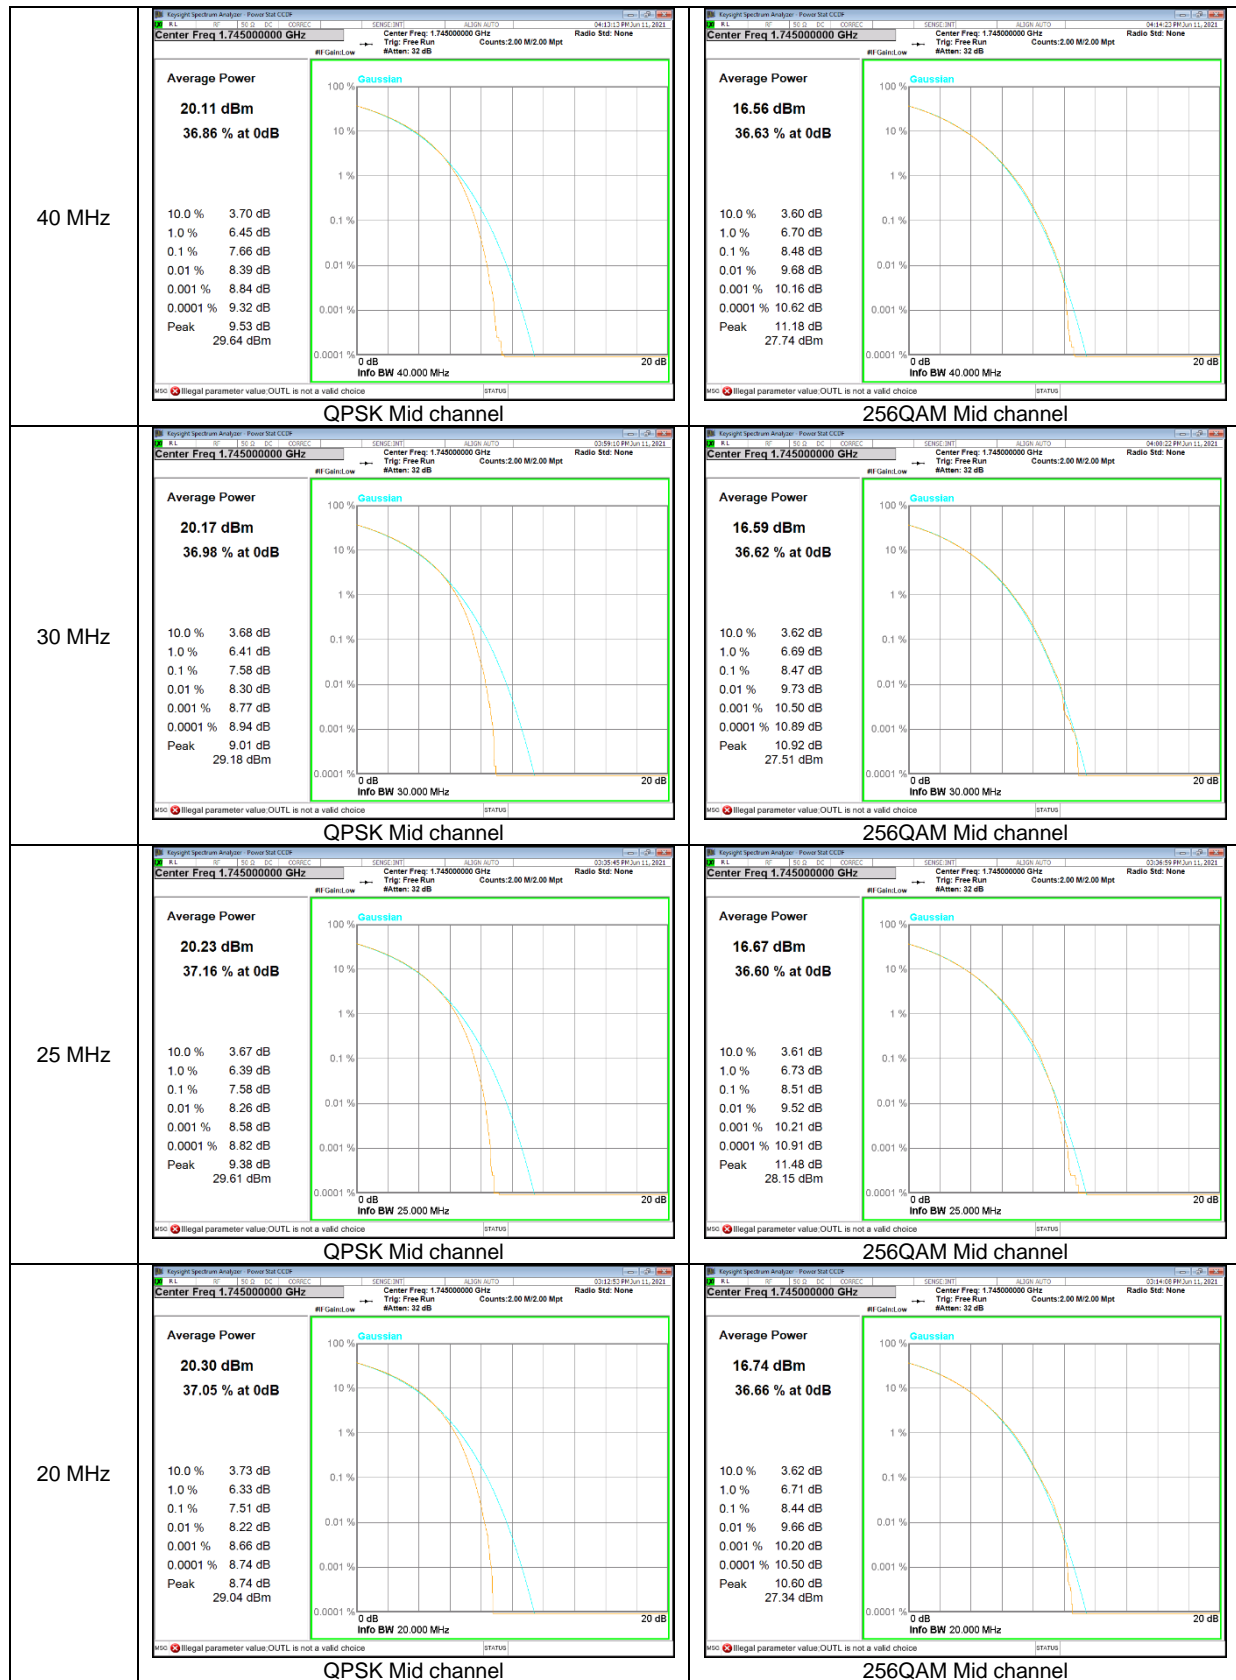

NR Band 5 CP-OFDM

NR Band 41 #0 CP-OFDM

NR Band 41 #1 CP-OFDM

NR Band 66 CP-OFDM

NR Band 71 CP-OFDM

NR Band 77 (3450 – 3550 MHz) CP-OFDM

NR Band 77 (3700 – 3980 MHz) CP-OFDM

9. LIMITS AND CONDUCTED RESULTS

9.1. OCCUPIED BANDWIDTH

RULE PART(S)

FCC: §2.1049

LIMITS

For reporting purposes only

TEST PROCEDURE

The transmitter output was connected to a calibrated coaxial cable and coupler, the other end of which was connected to a spectrum analyzer. The occupied bandwidth was measured with the spectrum analyzer at the low, middle and high channel in each band. The -26dB bandwidth was also measured and recorded. (KDB 971168 D01 Power Meas License Digital Systems v03r01)