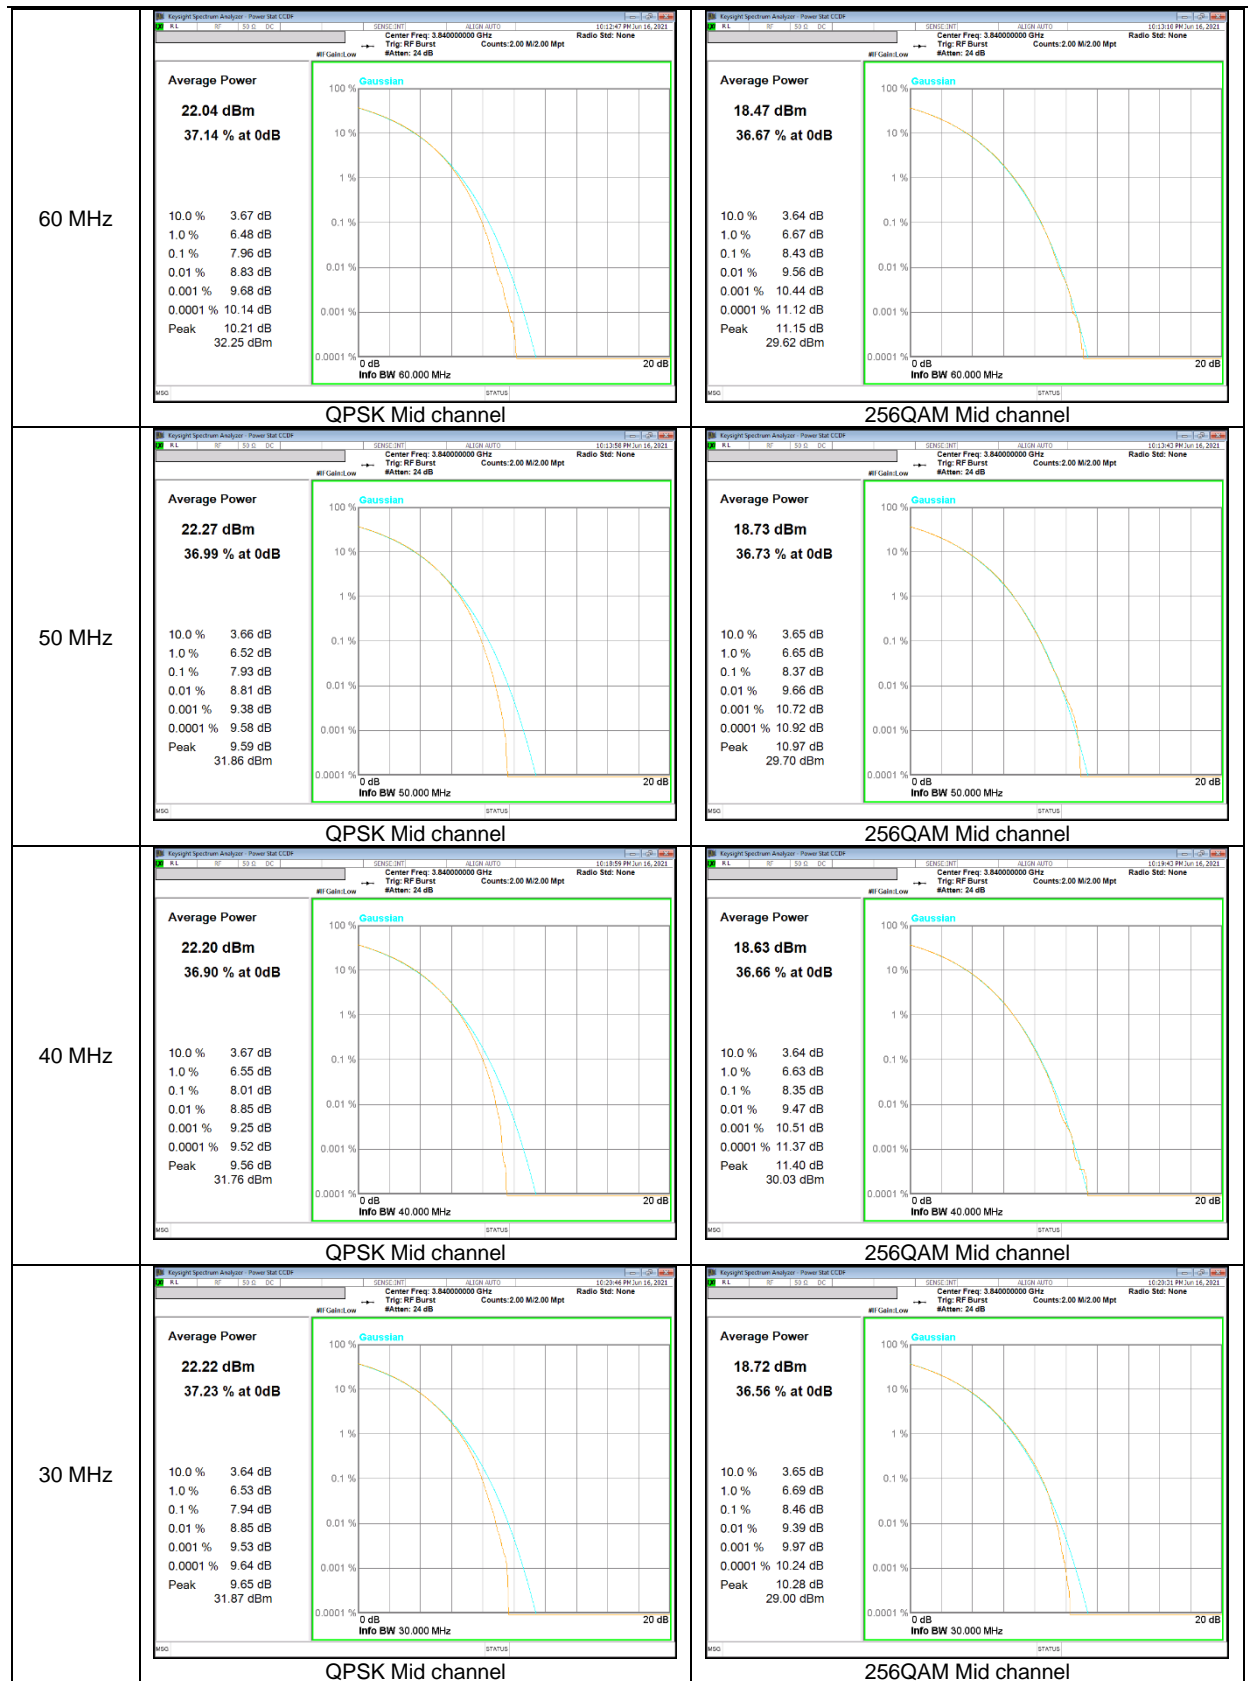

NR Band 5 CP-OFDM

NR Band 41 #0 CP-OFDM

NR Band 41 #1 CP-OFDM

NR Band 66 CP-OFDM

NR Band 71 CP-OFDM

NR Band 77 (3450 – 3550 MHz) CP-OFDM

NR Band 77 (3700 – 3980 MHz) CP-OFDM

9. LIMITS AND CONDUCTED RESULTS

9.1. OCCUPIED BANDWIDTH

RULE PART(S)

FCC: §2.1049

LIMITS

For reporting purposes only

TEST PROCEDURE

The transmitter output was connected to a calibrated coaxial cable and coupler, the other end of which was connected to a spectrum analyzer. The occupied bandwidth was measured with the spectrum analyzer at the low, middle and high channel in each band. The -26dB bandwidth was also measured and recorded. (KDB 971168 D01 Power Meas License Digital Systems v03r01)