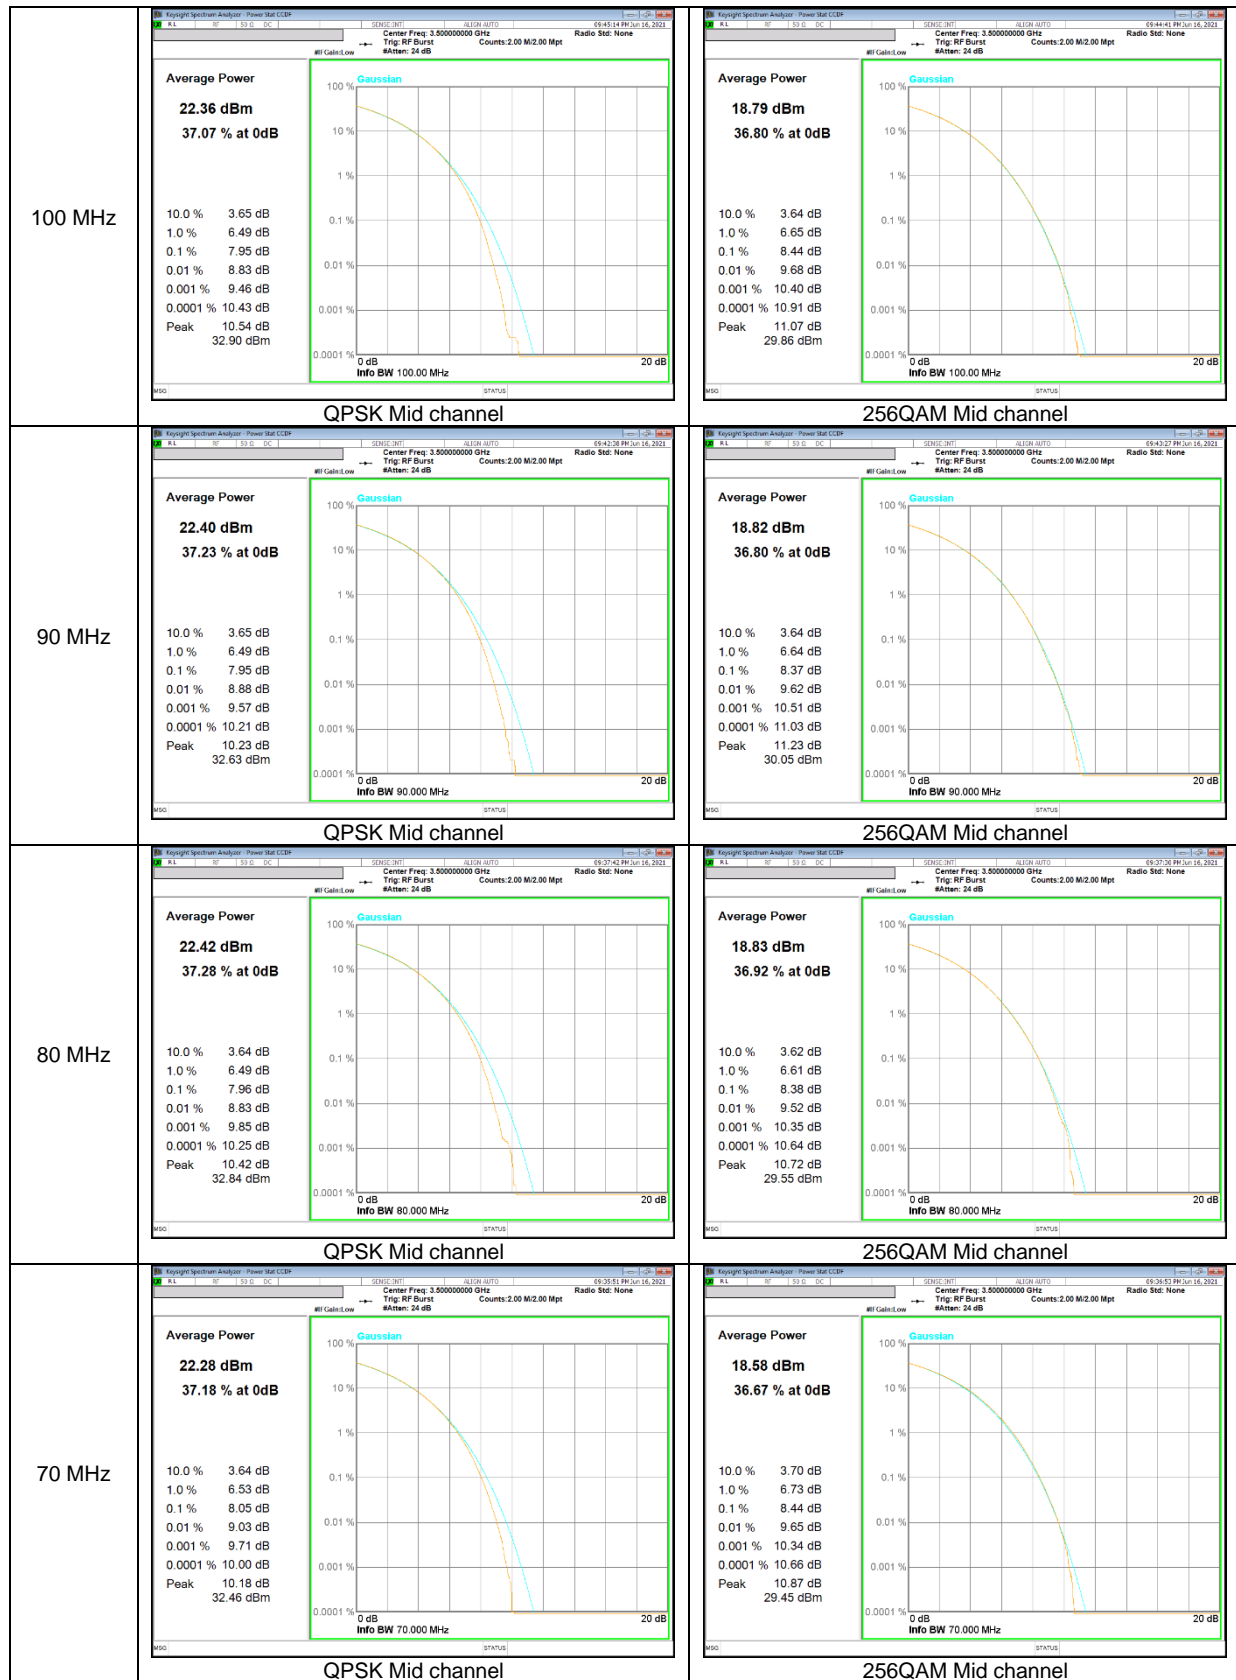

NR Band 5 CP-OFDM

NR Band 41 #0 CP-OFDM

NR Band 41 #1 CP-OFDM

NR Band 66 CP-OFDM

NR Band 71 CP-OFDM

NR Band 77 (3450 – 3550 MHz) CP-OFDM

NR Band 77 (3700 – 3980 MHz) CP-OFDM

9. LIMITS AND CONDUCTED RESULTS

9.1. OCCUPIED BANDWIDTH

RULE PART(S)

FCC: §2.1049

LIMITS

For reporting purposes only

TEST PROCEDURE

The transmitter output was connected to a calibrated coaxial cable and coupler, the other end of which was connected to a spectrum analyzer. The occupied bandwidth was measured with the spectrum analyzer at the low, middle and high channel in each band. The -26dB bandwidth was also measured and recorded. (KDB 971168 D01 Power Meas License Digital Systems v03r01)