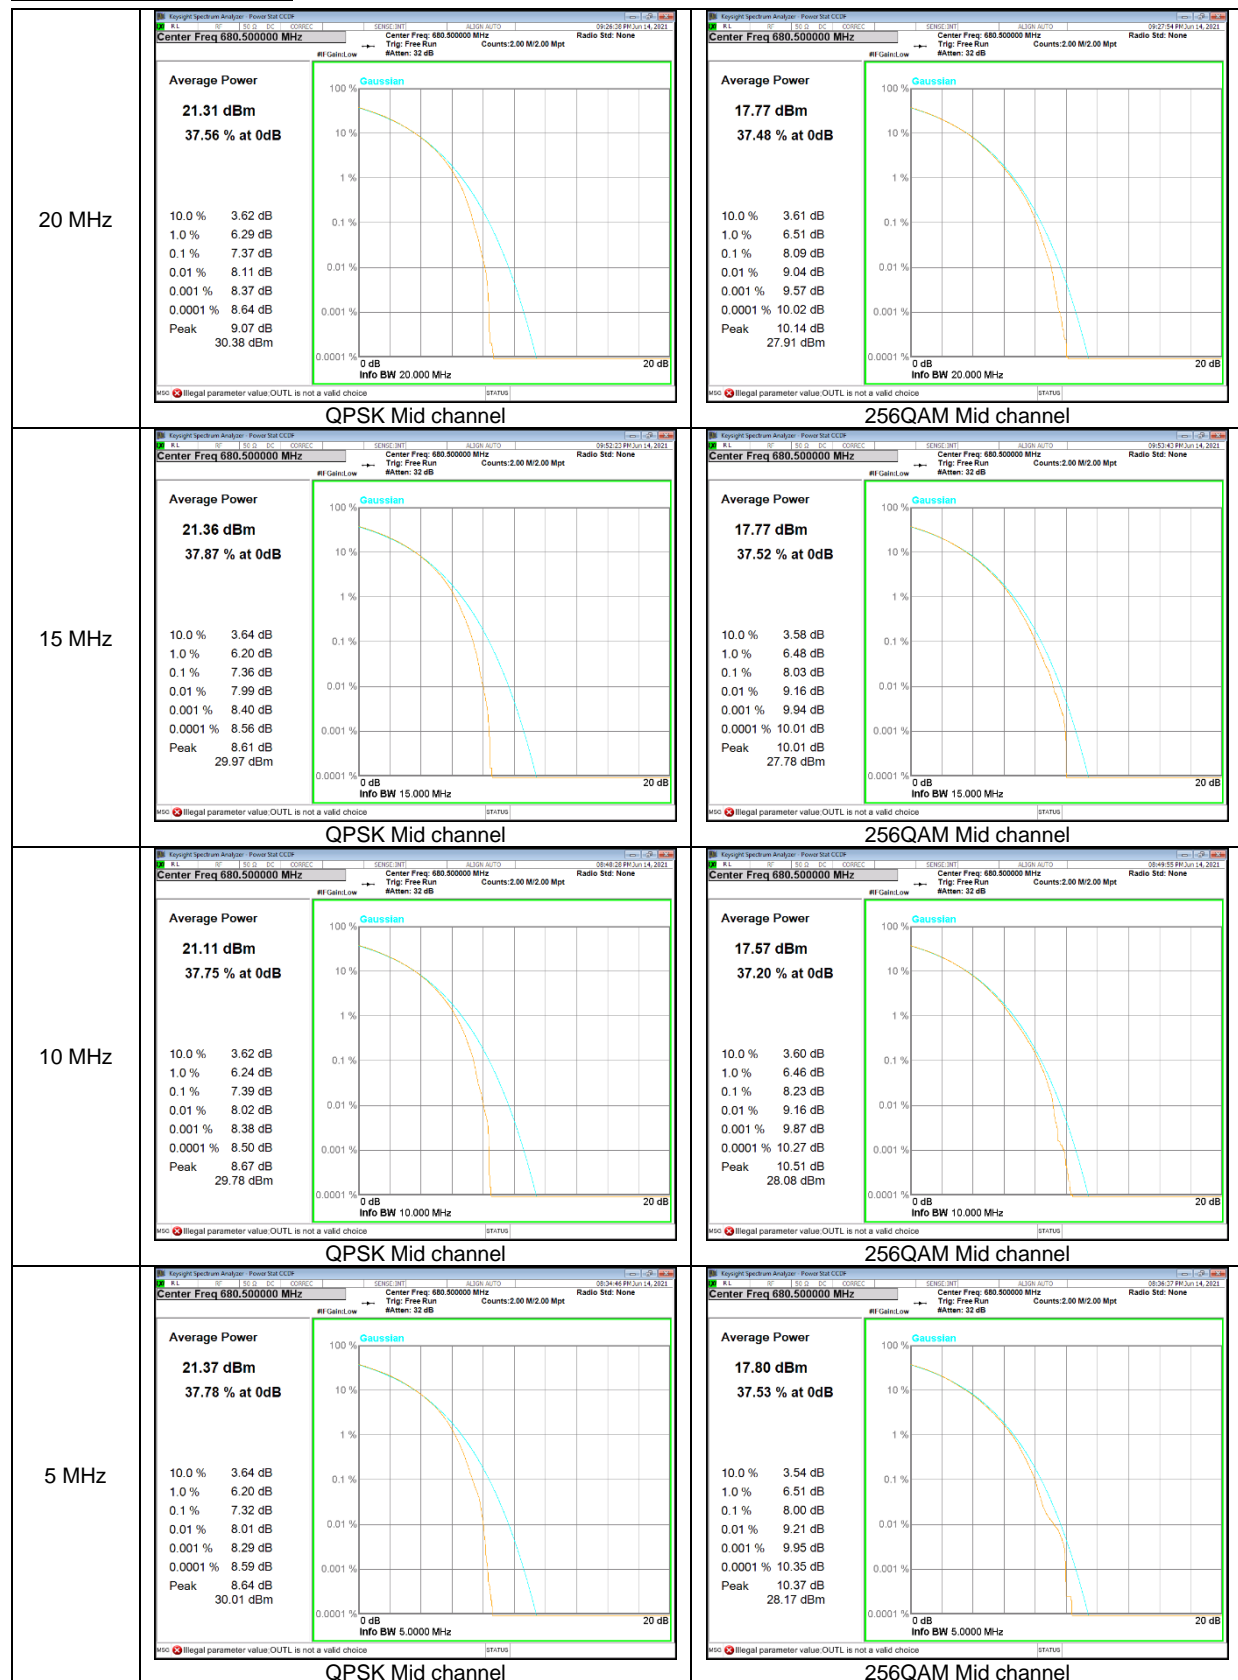

NR Band 5 CP-OFDM

NR Band 41 #0 CP-OFDM

NR Band 41 #1 CP-OFDM

NR Band 66 CP-OFDM

NR Band 71 CP-OFDM

NR Band 77 (3450 – 3550 MHz) CP-OFDM

NR Band 77 (3700 – 3980 MHz) CP-OFDM

9. LIMITS AND CONDUCTED RESULTS

9.1. OCCUPIED BANDWIDTH

RULE PART(S)

FCC: §2.1049

LIMITS

For reporting purposes only

TEST PROCEDURE

The transmitter output was connected to a calibrated coaxial cable and coupler, the other end of which was connected to a spectrum analyzer. The occupied bandwidth was measured with the spectrum analyzer at the low, middle and high channel in each band. The -26dB bandwidth was also measured and recorded. (KDB 971168 D01 Power Meas License Digital Systems v03r01)