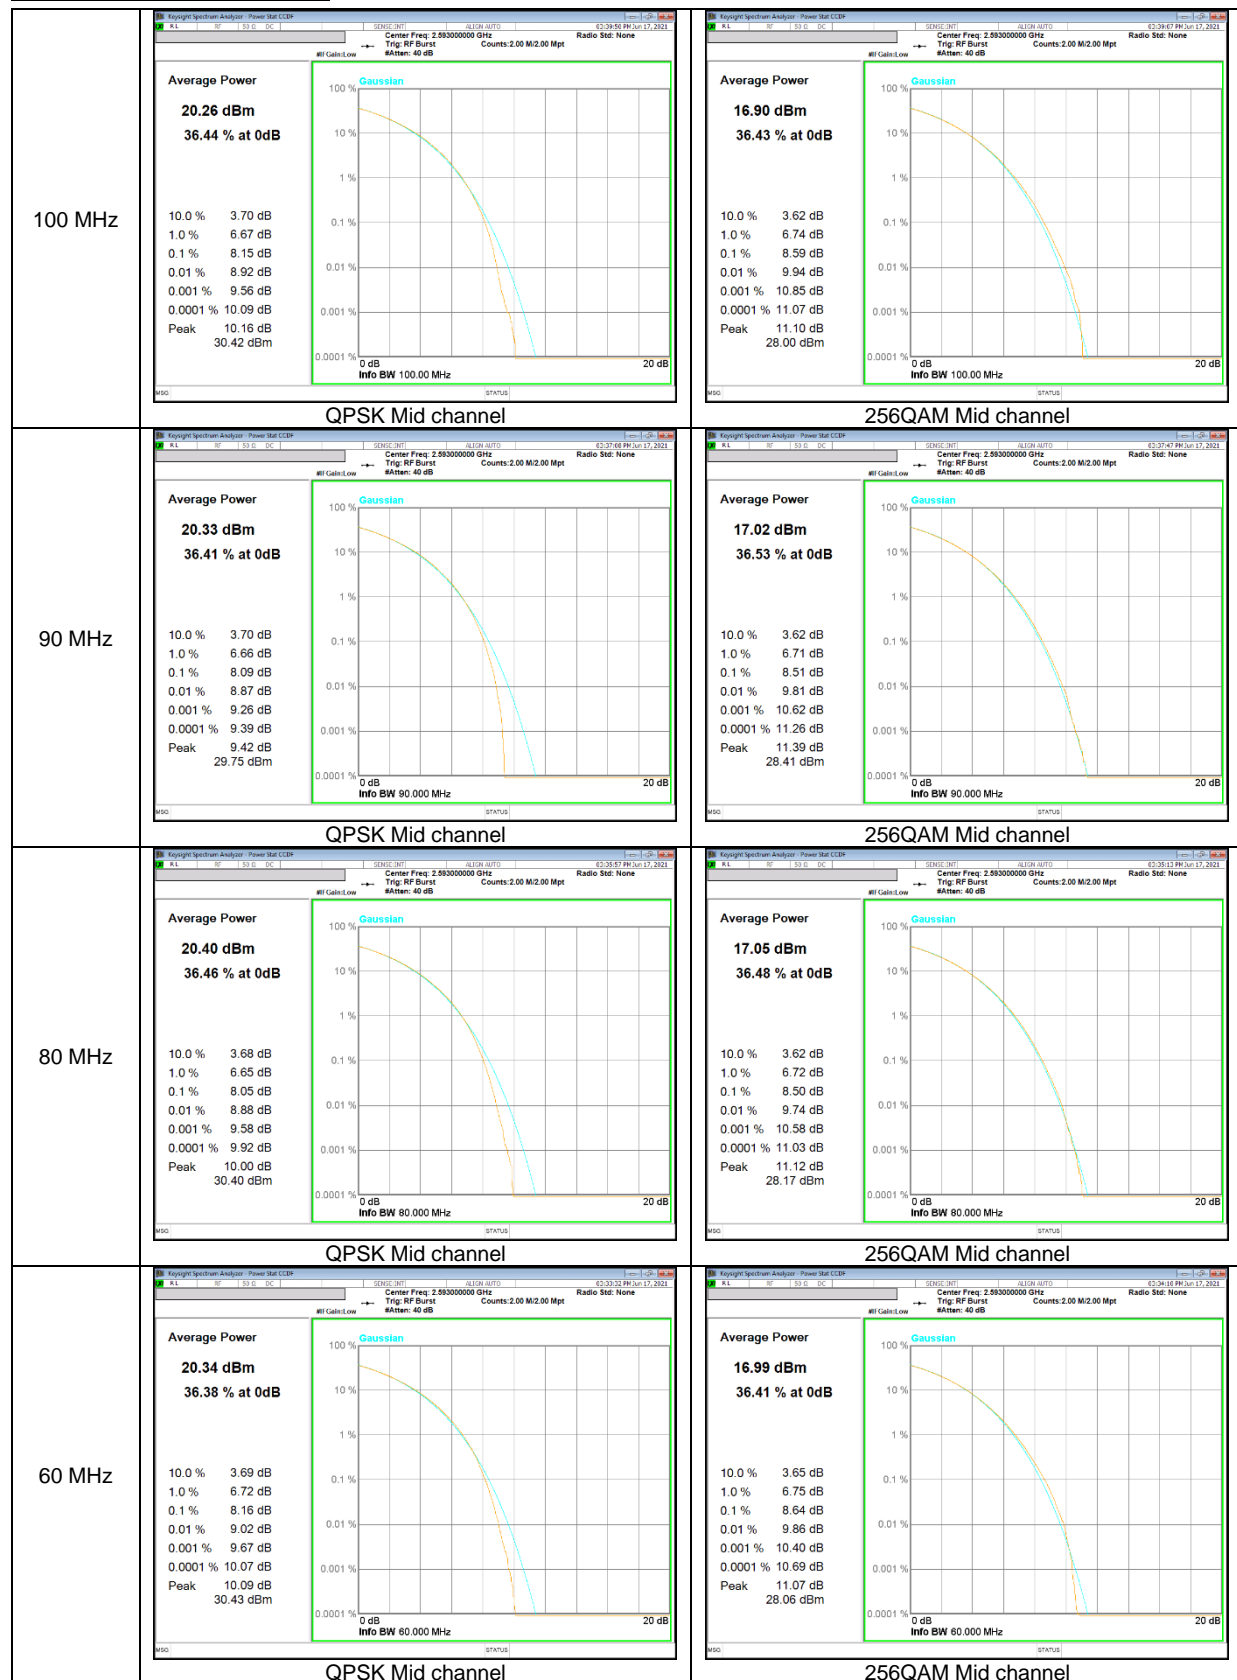

NR Band 5 CP-OFDM

NR Band 41 #0 CP-OFDM

NR Band 41 #1 CP-OFDM

NR Band 66 CP-OFDM

NR Band 71 CP-OFDM

NR Band 77 (3450 – 3550 MHz) CP-OFDM

NR Band 77 (3700 – 3980 MHz) CP-OFDM

9. LIMITS AND CONDUCTED RESULTS

9.1. OCCUPIED BANDWIDTH

RULE PART(S)

FCC: §2.1049

LIMITS

For reporting purposes only

TEST PROCEDURE

The transmitter output was connected to a calibrated coaxial cable and coupler, the other end of which was connected to a spectrum analyzer. The occupied bandwidth was measured with the spectrum analyzer at the low, middle and high channel in each band. The -26dB bandwidth was also measured and recorded. (KDB 971168 D01 Power Meas License Digital Systems v03r01)