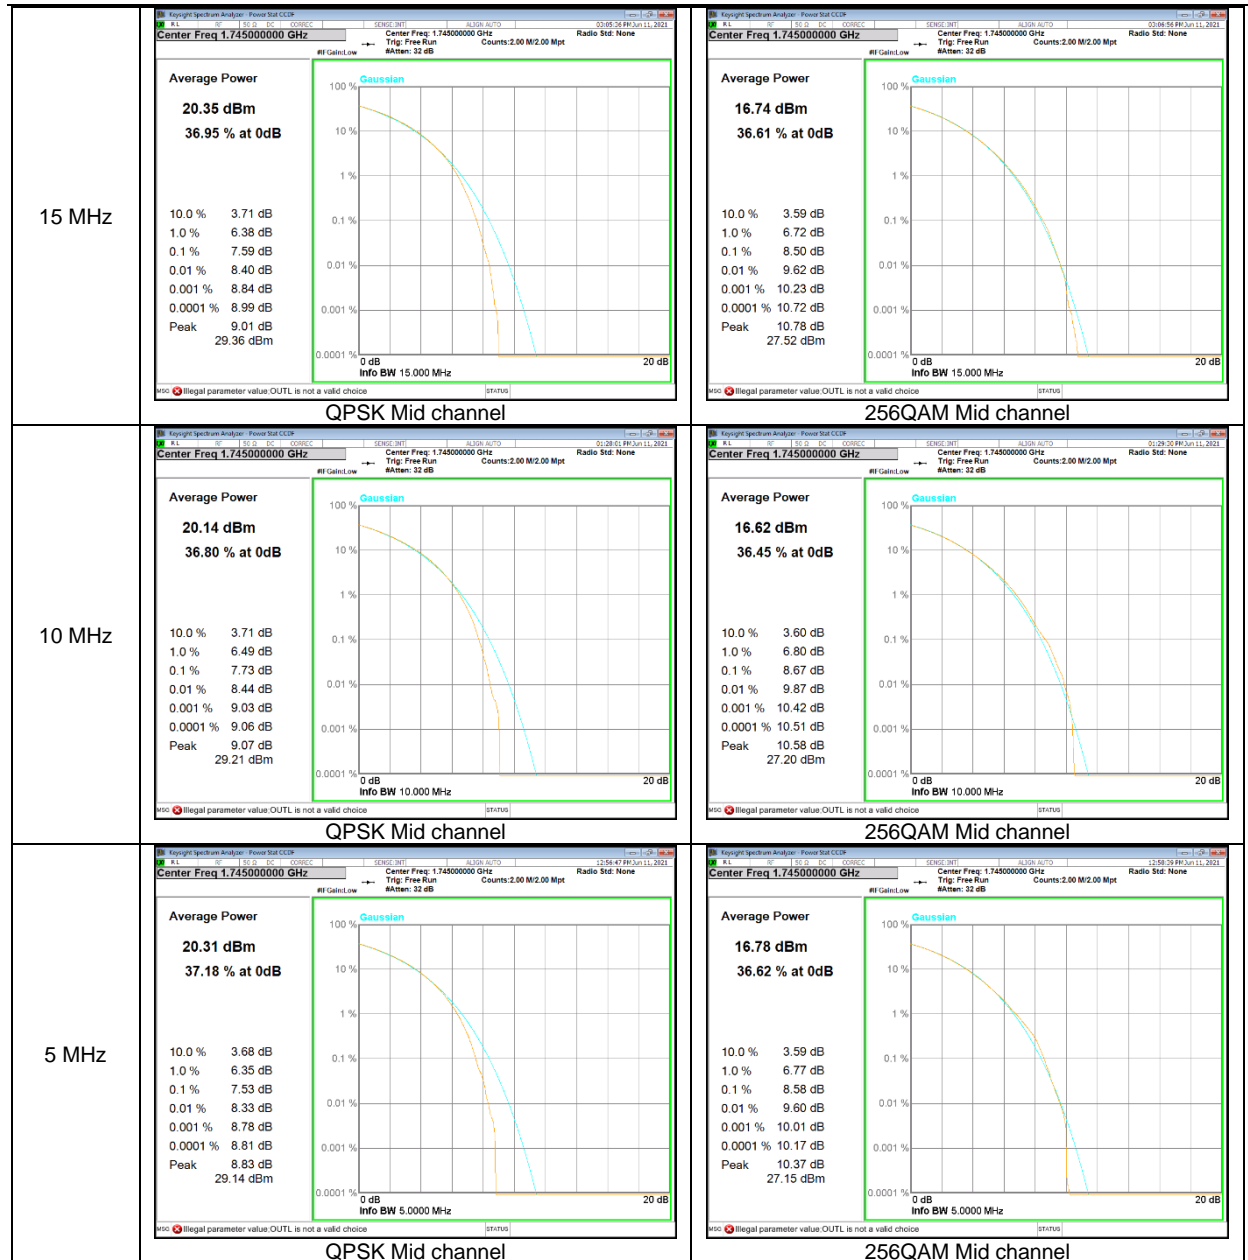

NR Band 5 CP-OFDM

NR Band 41 #0 CP-OFDM

NR Band 41 #1 CP-OFDM

NR Band 66 CP-OFDM

NR Band 71 CP-OFDM

NR Band 77 (3450 – 3550 MHz) CP-OFDM

NR Band 77 (3700 – 3980 MHz) CP-OFDM

9. LIMITS AND CONDUCTED RESULTS

9.1. OCCUPIED BANDWIDTH

RULE PART(S)

FCC: §2.1049

LIMITS

For reporting purposes only

TEST PROCEDURE

The transmitter output was connected to a calibrated coaxial cable and coupler, the other end of which was connected to a spectrum analyzer. The occupied bandwidth was measured with the spectrum analyzer at the low, middle and high channel in each band. The -26dB bandwidth was also measured and recorded. (KDB 971168 D01 Power Meas License Digital Systems v03r01)