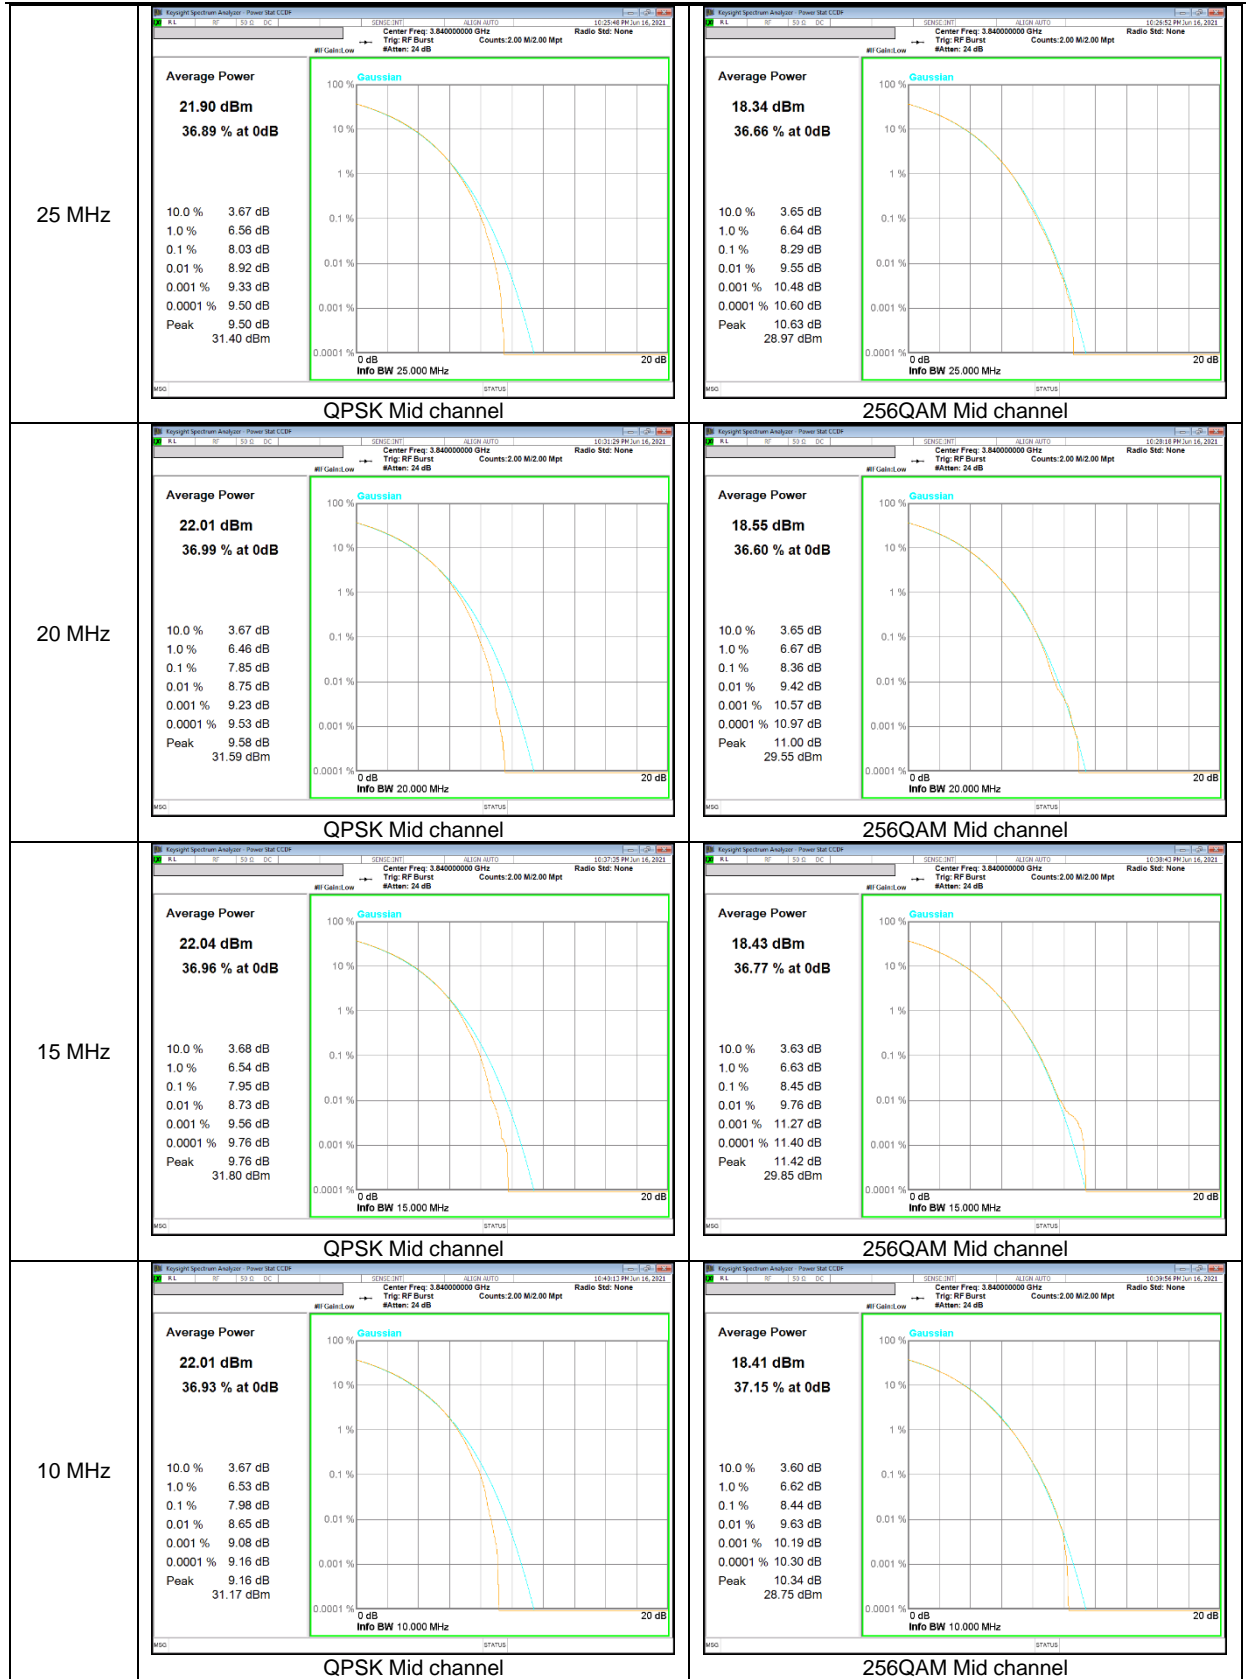

NR Band 5 CP-OFDM

NR Band 41 #0 CP-OFDM

NR Band 41 #1 CP-OFDM

NR Band 66 CP-OFDM

NR Band 71 CP-OFDM

NR Band 77 (3450 – 3550 MHz) CP-OFDM

NR Band 77 (3700 – 3980 MHz) CP-OFDM

9. LIMITS AND CONDUCTED RESULTS

9.1. OCCUPIED BANDWIDTH

RULE PART(S)

FCC: §2.1049

LIMITS

For reporting purposes only

TEST PROCEDURE

The transmitter output was connected to a calibrated coaxial cable and coupler, the other end of which was connected to a spectrum analyzer. The occupied bandwidth was measured with the spectrum analyzer at the low, middle and high channel in each band. The -26dB bandwidth was also measured and recorded. (KDB 971168 D01 Power Meas License Digital Systems v03r01)

- LTE Band 5

Band	BW	Modulation	f [MHz]	99% BW (MHz)	-26dB BW (MHz)
LTE B5	10M	QPSK	836.5	8.965	9.724
		16QAM		8.946	9.721
	5M	QPSK	836.5	4.485	4.935
		16QAM		4.482	4.917
	3M	QPSK	836.5	2.691	2.926
		16QAM		2.686	2.938
	1.4M	QPSK	836.5	1.081	1.280
		16QAM		1.084	1.279