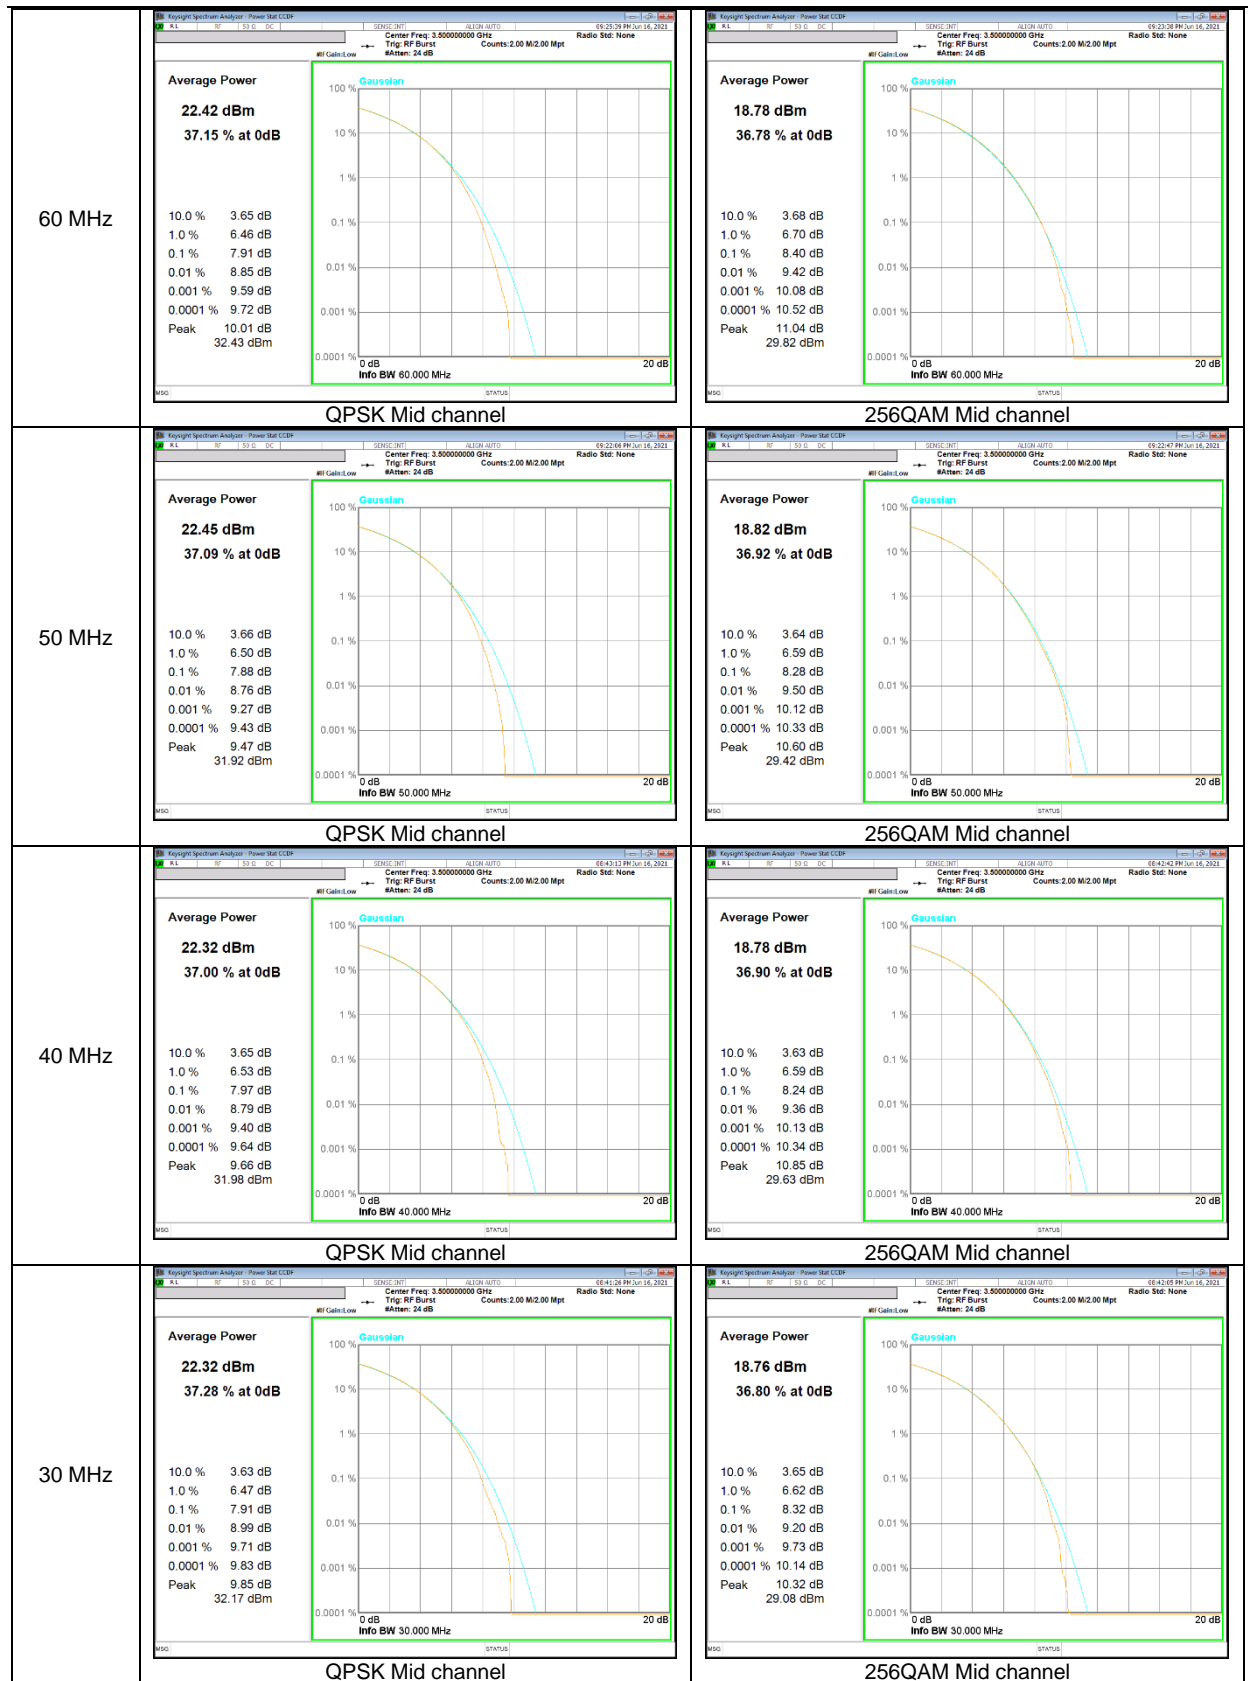

NR Band 5 CP-OFDM

NR Band 41 #0 CP-OFDM

NR Band 41 #1 CP-OFDM

NR Band 66 CP-OFDM

NR Band 71 CP-OFDM

NR Band 77 (3450 – 3550 MHz) CP-OFDM

NR Band 77 (3700 – 3980 MHz) CP-OFDM

9. LIMITS AND CONDUCTED RESULTS

9.1. OCCUPIED BANDWIDTH

RULE PART(S)

FCC: §2.1049

LIMITS

For reporting purposes only

TEST PROCEDURE

The transmitter output was connected to a calibrated coaxial cable and coupler, the other end of which was connected to a spectrum analyzer. The occupied bandwidth was measured with the spectrum analyzer at the low, middle and high channel in each band. The -26dB bandwidth was also measured and recorded. (KDB 971168 D01 Power Meas License Digital Systems v03r01)