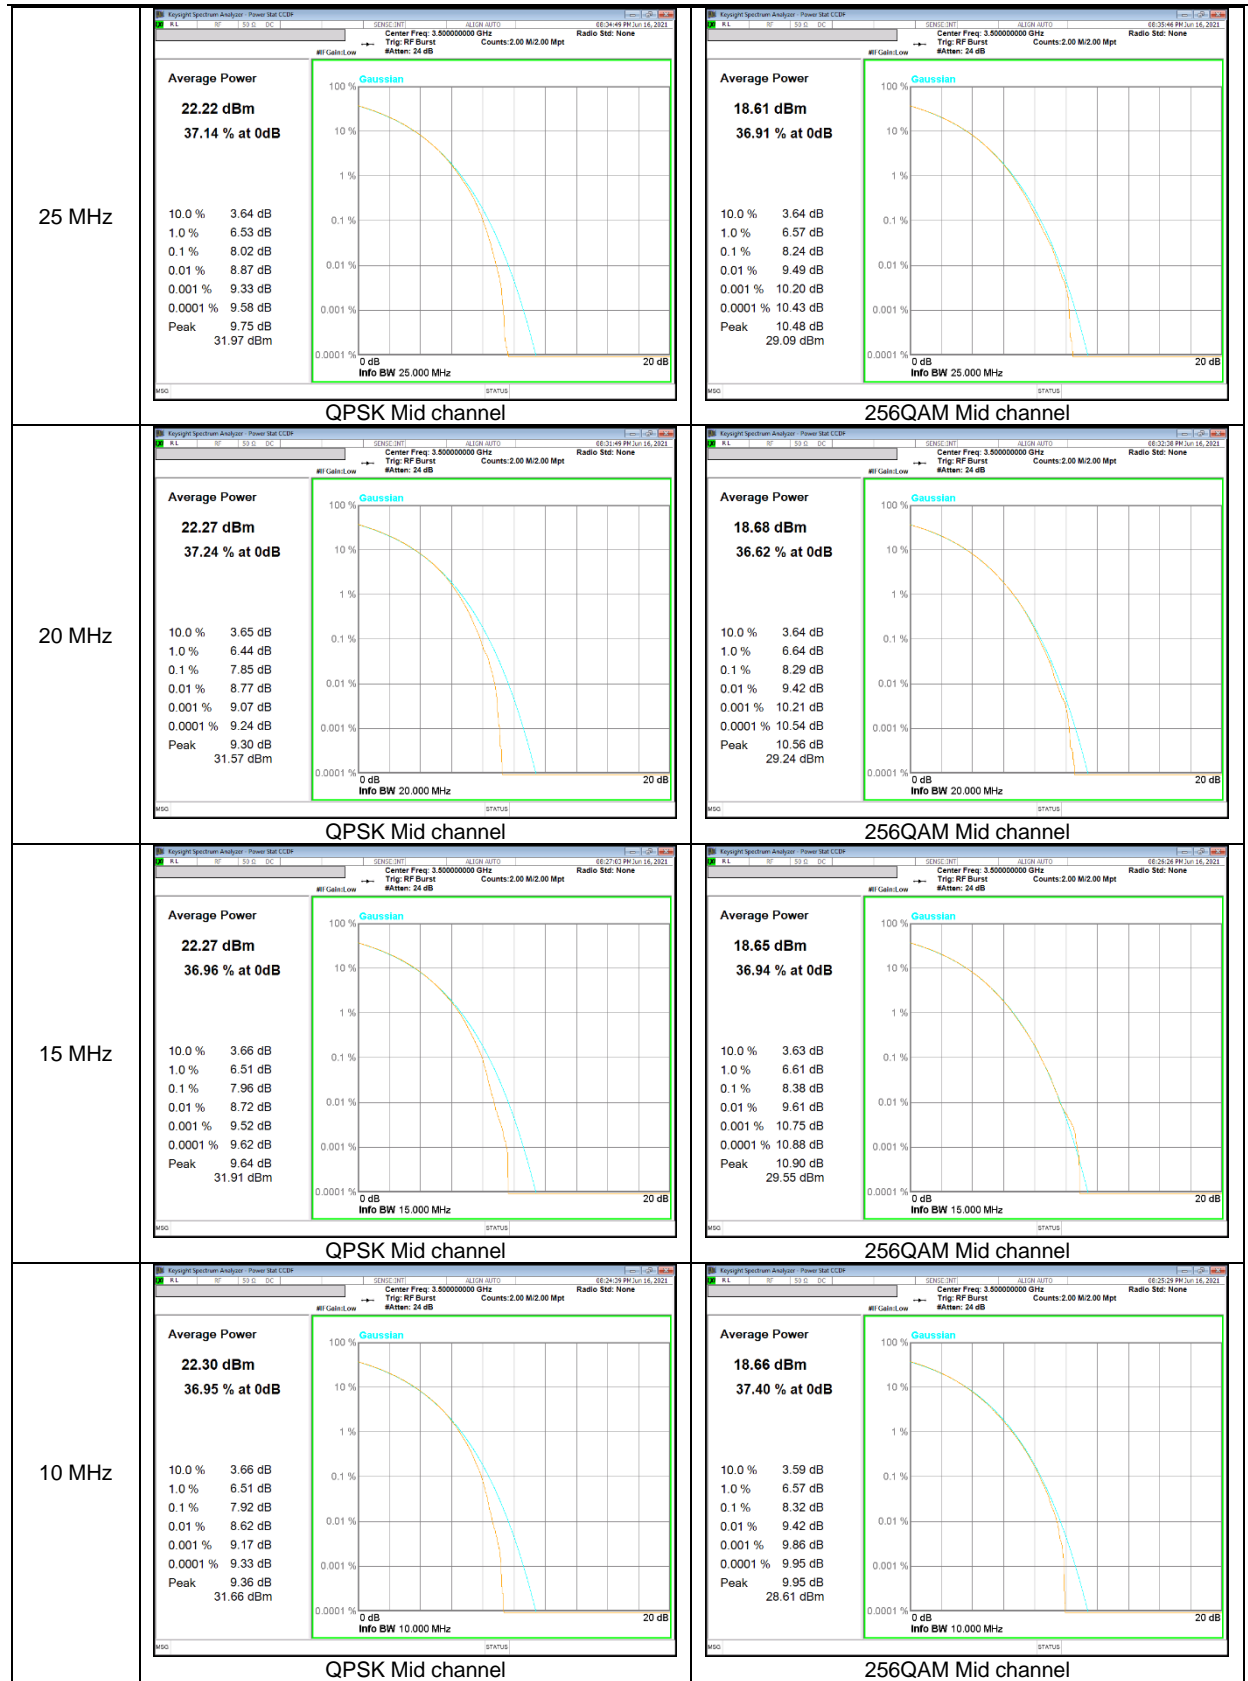

NR Band 5 CP-OFDM

NR Band 41 #0 CP-OFDM

NR Band 41 #1 CP-OFDM

NR Band 66 CP-OFDM

NR Band 71 CP-OFDM

NR Band 77 (3450 – 3550 MHz) CP-OFDM

NR Band 77 (3700 – 3980 MHz) CP-OFDM

9. LIMITS AND CONDUCTED RESULTS

9.1. OCCUPIED BANDWIDTH

RULE PART(S)

FCC: §2.1049

LIMITS

For reporting purposes only

TEST PROCEDURE

The transmitter output was connected to a calibrated coaxial cable and coupler, the other end of which was connected to a spectrum analyzer. The occupied bandwidth was measured with the spectrum analyzer at the low, middle and high channel in each band. The -26dB bandwidth was also measured and recorded. (KDB 971168 D01 Power Meas License Digital Systems v03r01)

- LTE Band 5

Band	BW	Modulation	f [MHz]	99% BW (MHz)	-26dB BW (MHz)
LTE B5	10M	QPSK	836.5	8.965	9.724
		16QAM		8.946	9.721
	5M	QPSK	836.5	4.485	4.935
		16QAM		4.482	4.917
	3M	QPSK	836.5	2.691	2.926
		16QAM		2.686	2.938
	1.4M	QPSK	836.5	1.081	1.280
		16QAM		1.084	1.279