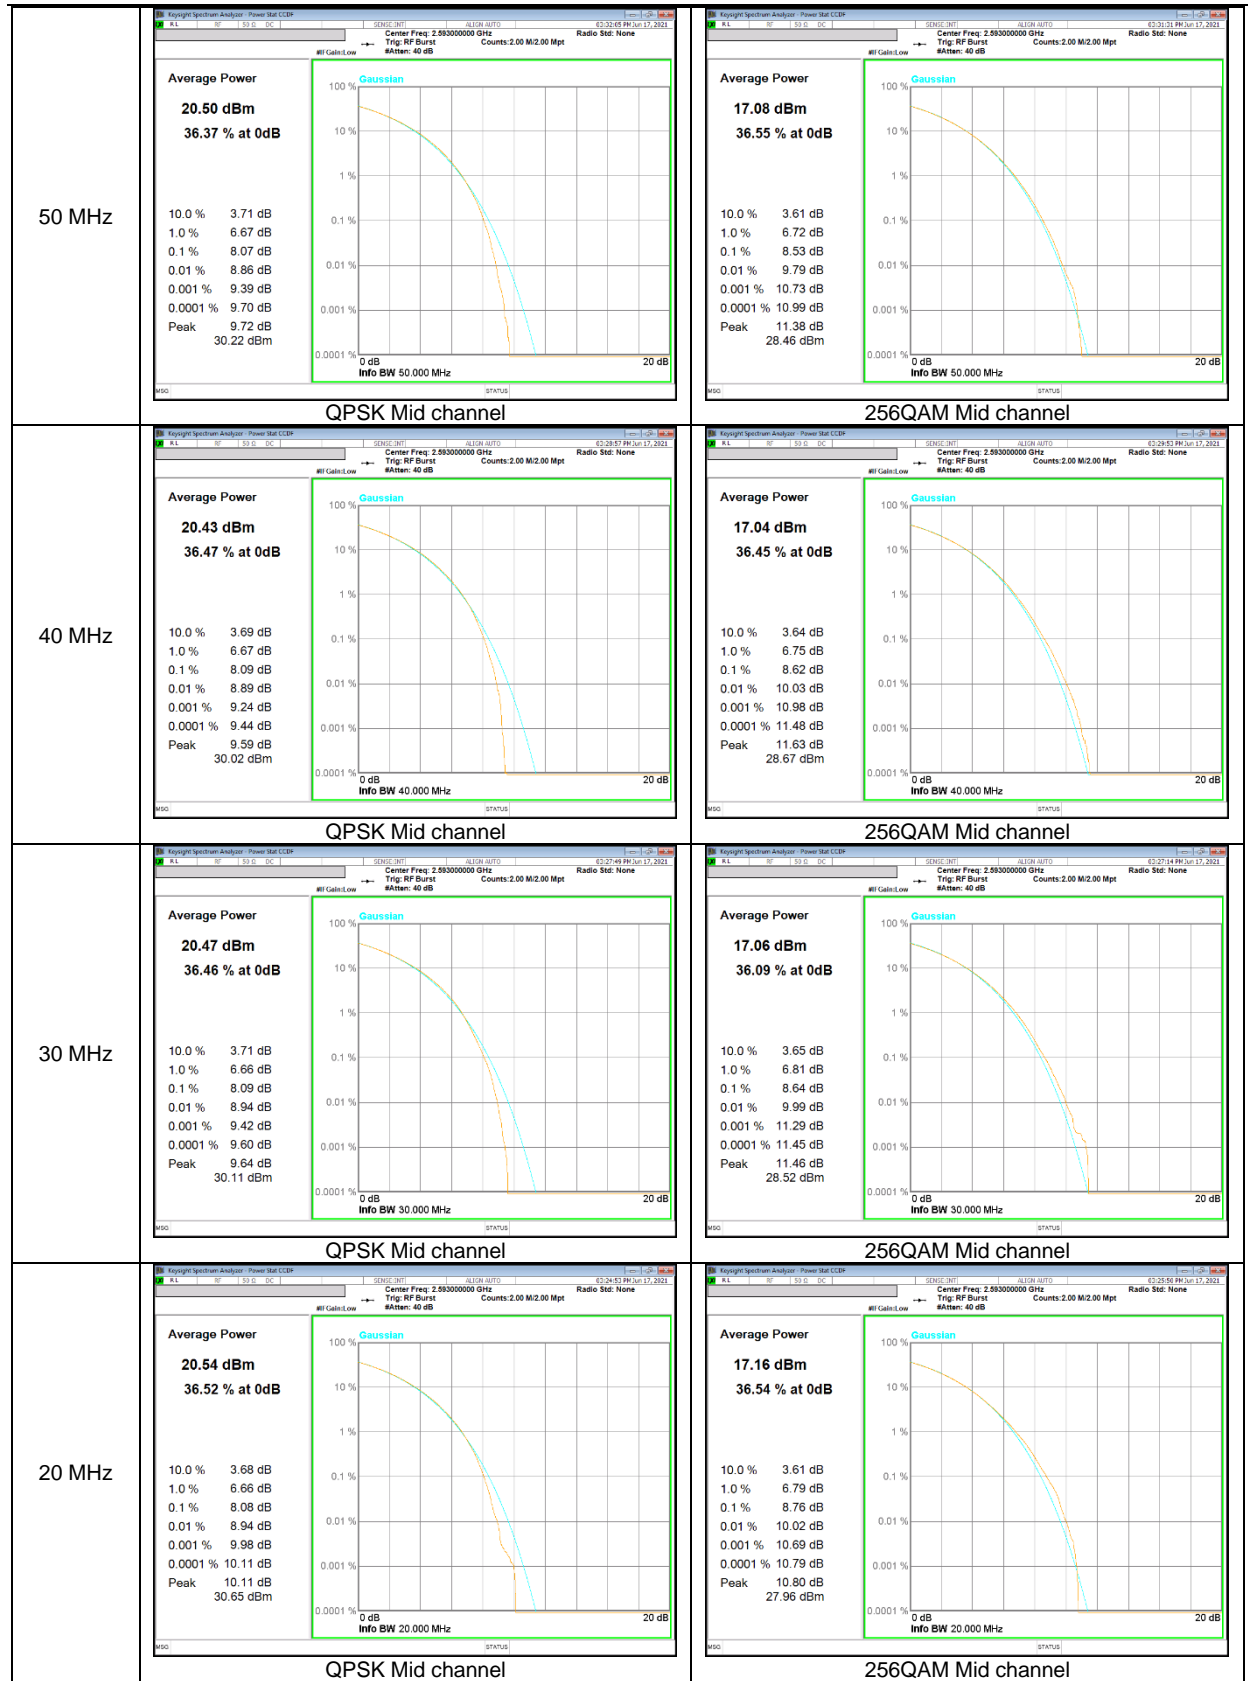

NR Band 5 CP-OFDM

NR Band 41 #0 CP-OFDM

NR Band 41 #1 CP-OFDM

NR Band 66 CP-OFDM

NR Band 71 CP-OFDM

NR Band 77 (3450 – 3550 MHz) CP-OFDM

NR Band 77 (3700 – 3980 MHz) CP-OFDM

9. LIMITS AND CONDUCTED RESULTS

9.1. OCCUPIED BANDWIDTH

RULE PART(S)

FCC: §2.1049

LIMITS

For reporting purposes only

TEST PROCEDURE

The transmitter output was connected to a calibrated coaxial cable and coupler, the other end of which was connected to a spectrum analyzer. The occupied bandwidth was measured with the spectrum analyzer at the low, middle and high channel in each band. The -26dB bandwidth was also measured and recorded. (KDB 971168 D01 Power Meas License Digital Systems v03r01)