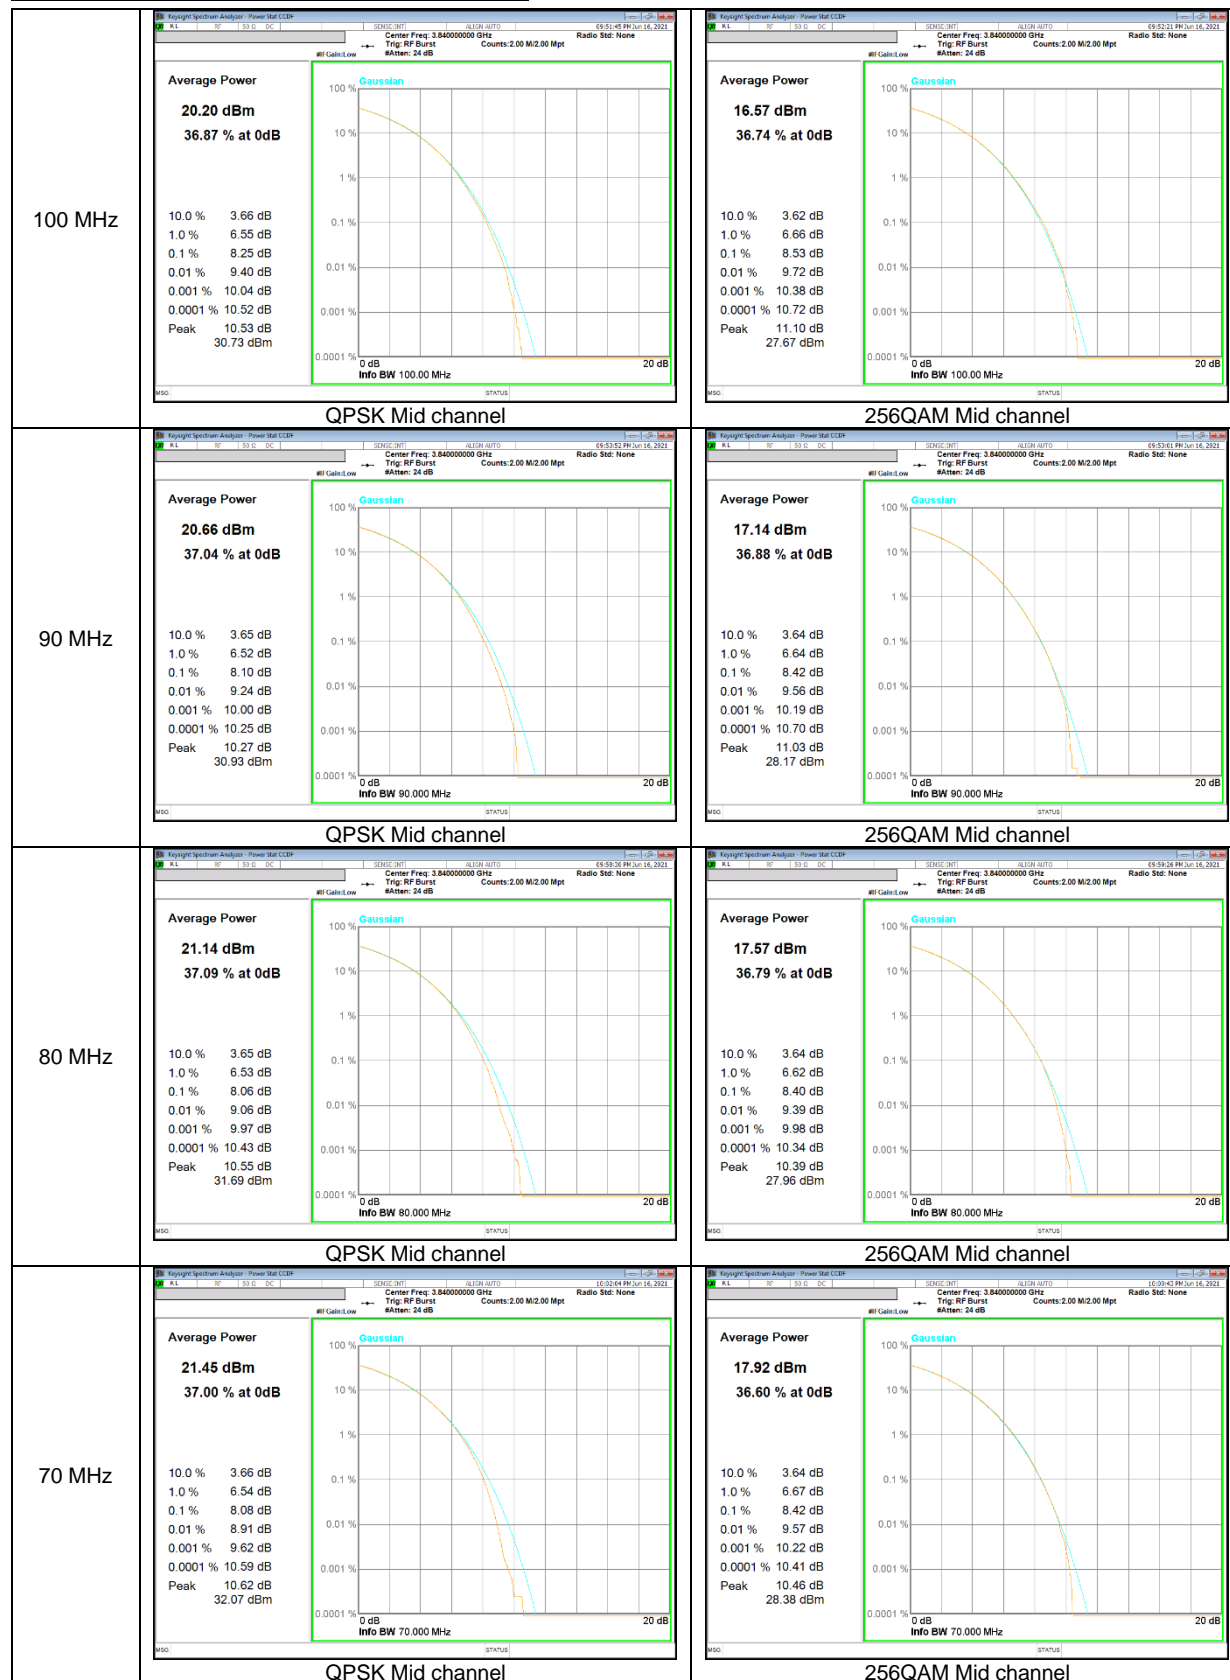

NR Band 5 CP-OFDM

NR Band 41 #0 CP-OFDM

NR Band 41 #1 CP-OFDM

NR Band 66 CP-OFDM

NR Band 71 CP-OFDM

NR Band 77 (3450 – 3550 MHz) CP-OFDM

NR Band 77 (3700 – 3980 MHz) CP-OFDM

9. LIMITS AND CONDUCTED RESULTS

9.1. OCCUPIED BANDWIDTH

RULE PART(S)

FCC: §2.1049

LIMITS

For reporting purposes only

TEST PROCEDURE

The transmitter output was connected to a calibrated coaxial cable and coupler, the other end of which was connected to a spectrum analyzer. The occupied bandwidth was measured with the spectrum analyzer at the low, middle and high channel in each band. The -26dB bandwidth was also measured and recorded. (KDB 971168 D01 Power Meas License Digital Systems v03r01)

- LTE Band 5

Band	BW	Modulation	f [MHz]	99% BW (MHz)	-26dB BW (MHz)
LTE B5	10M	QPSK	836.5	8.965	9.724
		16QAM		8.946	9.721
	5M	QPSK	836.5	4.485	4.935
		16QAM		4.482	4.917
	3M	QPSK	836.5	2.691	2.926
		16QAM		2.686	2.938
	1.4M	QPSK	836.5	1.081	1.280
		16QAM		1.084	1.279