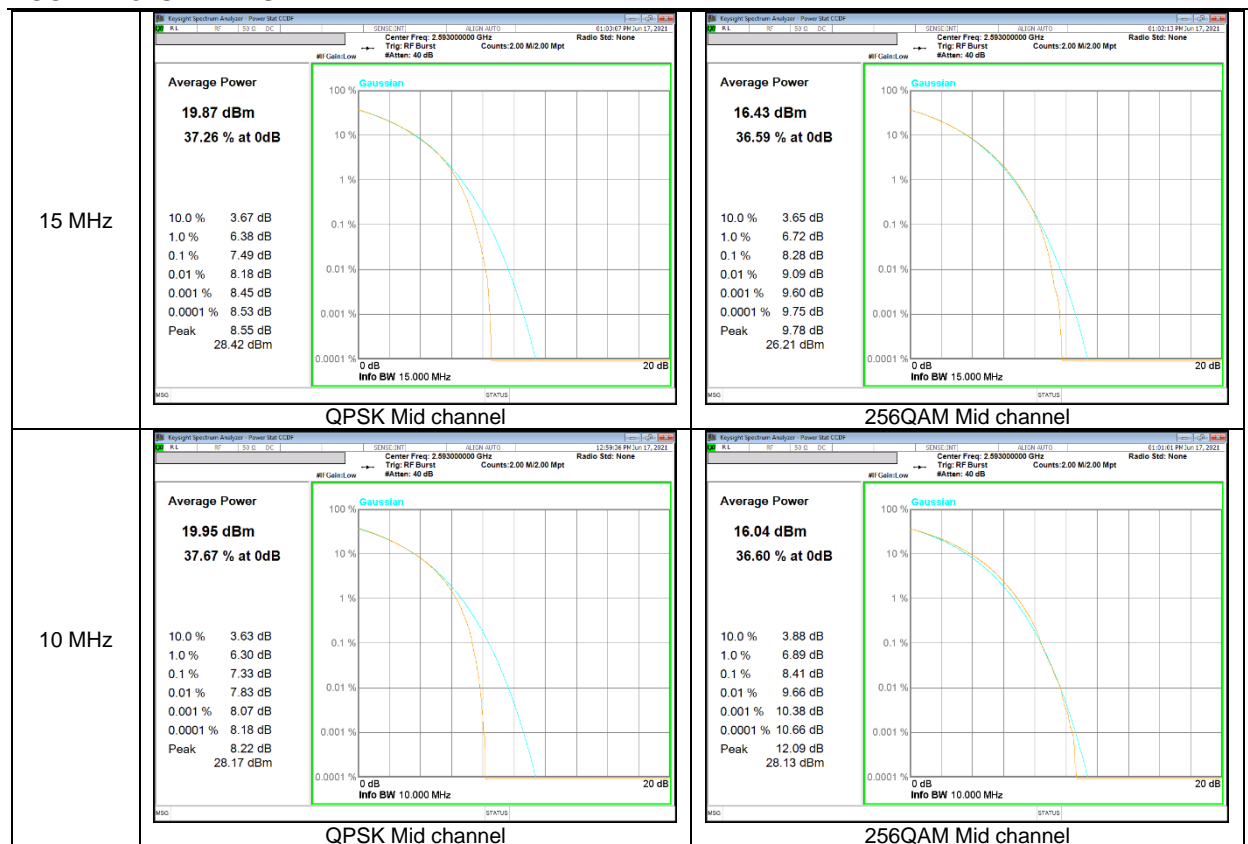

NR Band 5 CP-OFDM

NR Band 41 #0 CP-OFDM

NR Band 41 #1 CP-OFDM

NR Band 66 CP-OFDM

NR Band 71 CP-OFDM

NR Band 77 (3450 – 3550 MHz) CP-OFDM

NR Band 77 (3700 – 3980 MHz) CP-OFDM

9. LIMITS AND CONDUCTED RESULTS

9.1. OCCUPIED BANDWIDTH

RULE PART(S)

FCC: §2.1049

LIMITS

For reporting purposes only

TEST PROCEDURE

The transmitter output was connected to a calibrated coaxial cable and coupler, the other end of which was connected to a spectrum analyzer. The occupied bandwidth was measured with the spectrum analyzer at the low, middle and high channel in each band. The -26dB bandwidth was also measured and recorded. (KDB 971168 D01 Power Meas License Digital Systems v03r01)