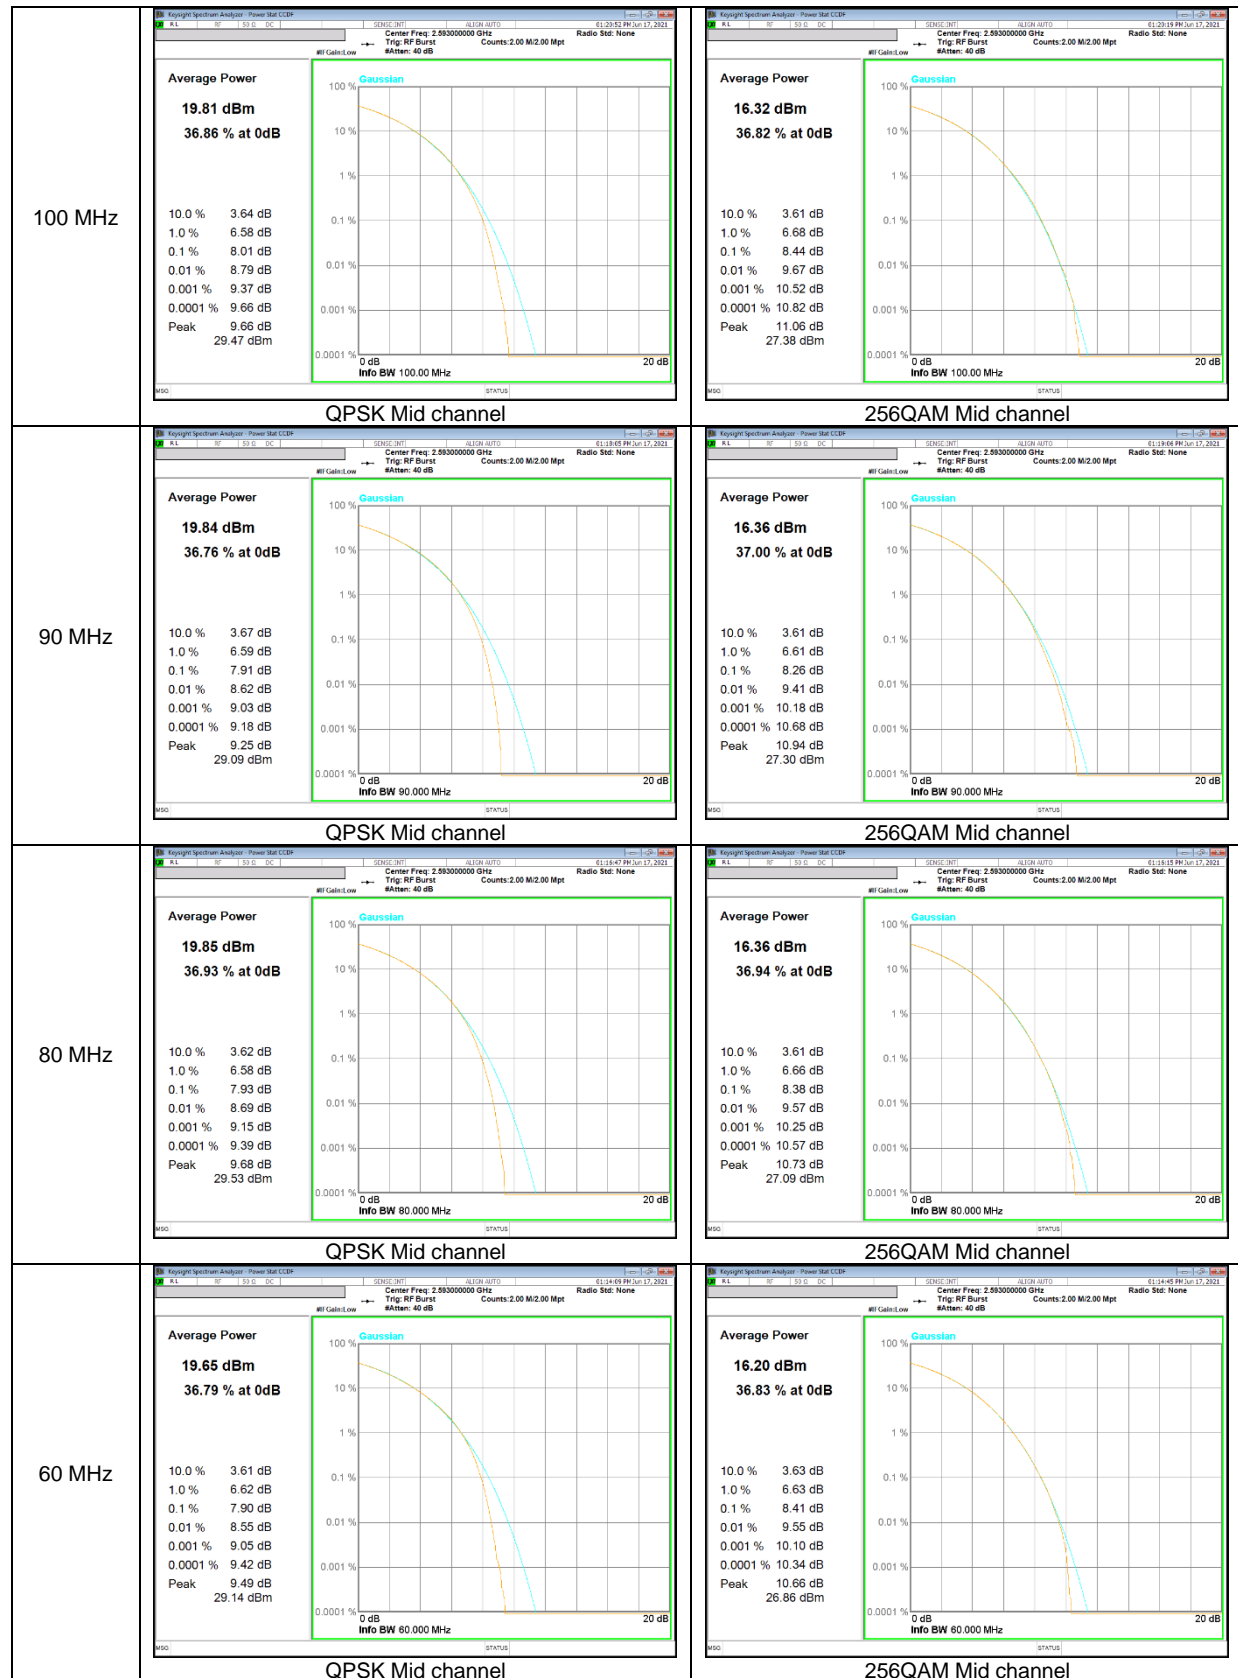

NR Band 5 CP-OFDM

NR Band 41 #0 CP-OFDM

NR Band 41 #1 CP-OFDM

NR Band 66 CP-OFDM

NR Band 71 CP-OFDM

NR Band 77 (3450 – 3550 MHz) CP-OFDM

NR Band 77 (3700 – 3980 MHz) CP-OFDM

9. LIMITS AND CONDUCTED RESULTS

9.1. OCCUPIED BANDWIDTH

RULE PART(S)

FCC: §2.1049

LIMITS

For reporting purposes only

TEST PROCEDURE

The transmitter output was connected to a calibrated coaxial cable and coupler, the other end of which was connected to a spectrum analyzer. The occupied bandwidth was measured with the spectrum analyzer at the low, middle and high channel in each band. The -26dB bandwidth was also measured and recorded. (KDB 971168 D01 Power Meas License Digital Systems v03r01)

- LTE Band 5

Band	BW	Modulation	f [MHz]	99% BW (MHz)	-26dB BW (MHz)
LTE B5	10M	QPSK	836.5	8.965	9.724
		16QAM		8.946	9.721
	5M	QPSK	836.5	4.485	4.935
		16QAM		4.482	4.917
	3M	QPSK	836.5	2.691	2.926
		16QAM		2.686	2.938
	1.4M	QPSK	836.5	1.081	1.280
		16QAM		1.084	1.279