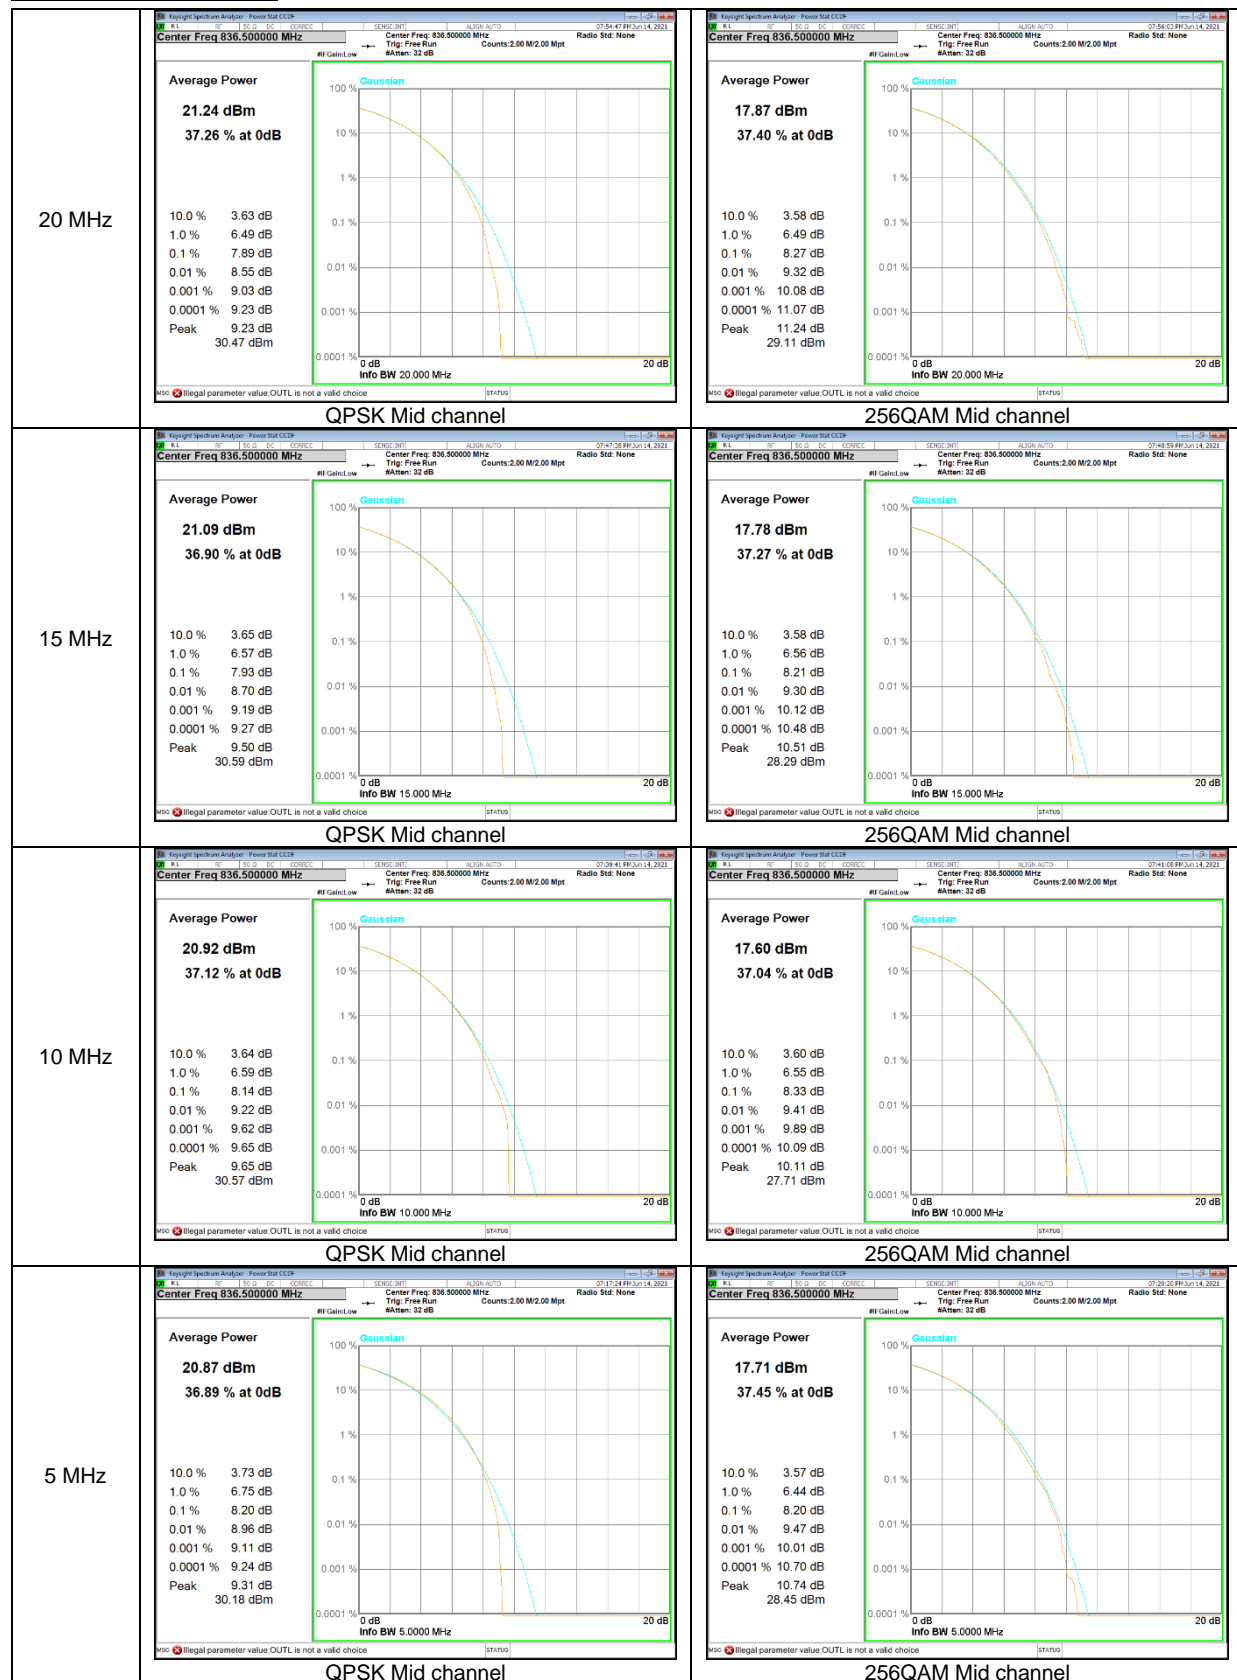

NR Band 5 CP-OFDM

NR Band 41 #0 CP-OFDM

NR Band 41 #1 CP-OFDM

NR Band 66 CP-OFDM

NR Band 71 CP-OFDM

NR Band 77 (3450 – 3550 MHz) CP-OFDM

NR Band 77 (3700 – 3980 MHz) CP-OFDM

9. LIMITS AND CONDUCTED RESULTS

9.1. OCCUPIED BANDWIDTH

RULE PART(S)

FCC: §2.1049

LIMITS

For reporting purposes only

TEST PROCEDURE

The transmitter output was connected to a calibrated coaxial cable and coupler, the other end of which was connected to a spectrum analyzer. The occupied bandwidth was measured with the spectrum analyzer at the low, middle and high channel in each band. The -26dB bandwidth was also measured and recorded. (KDB 971168 D01 Power Meas License Digital Systems v03r01)

- LTE Band 5

Band	BW	Modulation	f [MHz]	99% BW (MHz)	-26dB BW (MHz)
LTE B5	10M	QPSK	836.5	8.965	9.724
		16QAM		8.946	9.721
	5M	QPSK	836.5	4.485	4.935
		16QAM		4.482	4.917
	3M	QPSK	836.5	2.691	2.926
		16QAM		2.686	2.938
	1.4M	QPSK	836.5	1.081	1.280
		16QAM		1.084	1.279