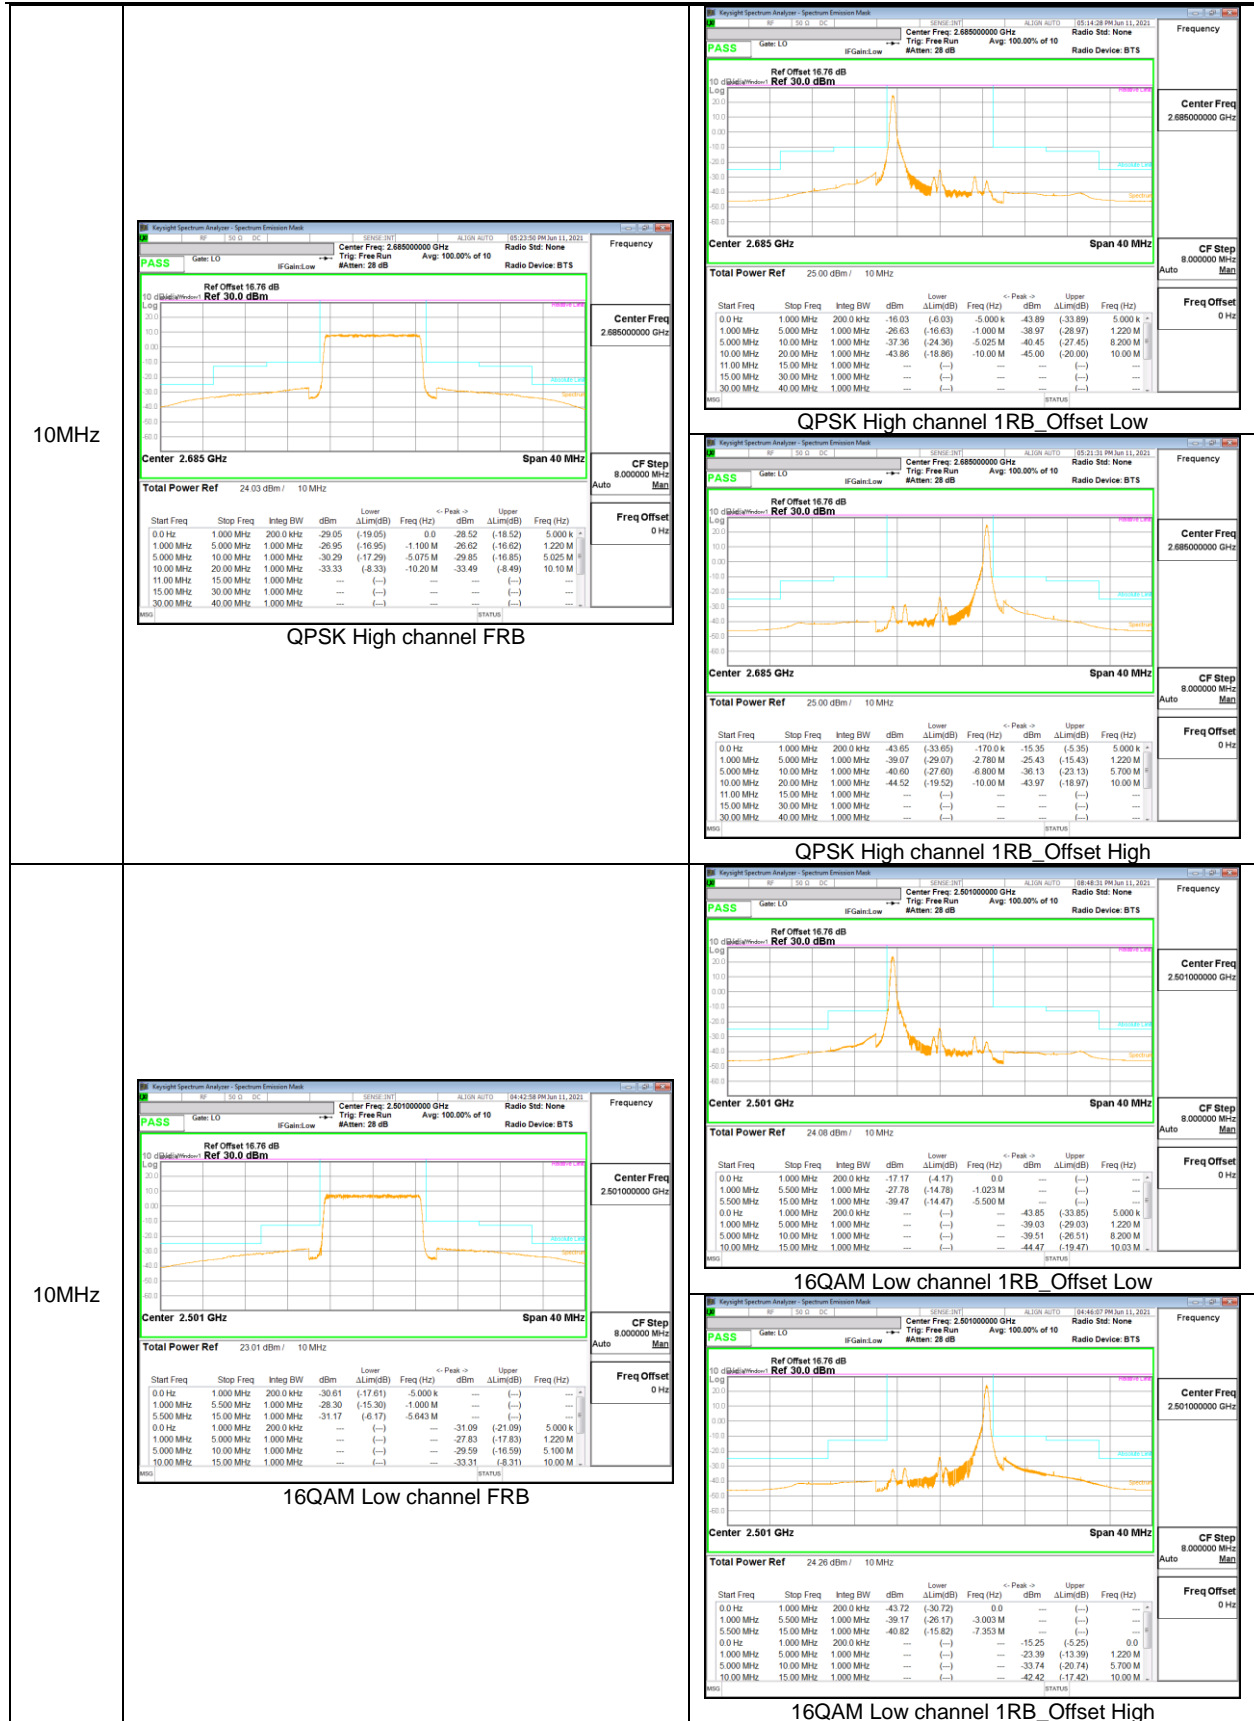

15MHz

LTE Band 2

LTE Band 2(Frequency range: 1850-1910 MHz) is covered by LTE Band 25 (Frequency range: 1850-1915 MHz) due to overlapping frequency range, same maximum tune-up limit and same channel bandwidth.

LTE Band 4

LTE Band 4 (Frequency range: 1710-1755 MHz) is covered by LTE Band 66 (Frequency range: 1710-1780 MHz) due to overlapping frequency range, same maximum tune-up limit and same channel bandwidth.

LTE Band 17

LTE Band 17 (Frequency range: 704-716 MHz) is covered by LTE Band 12 (Frequency range: 699-716 MHz) due to overlapping frequency range, same maximum tune-up limit and same channel bandwidth.

LTE Band41(PC3)

LTE Band 41(PC3, Frequency range : 2496-2690 MHz) is covered by LTE Band 41(PC2) (Frequency range: 2496-2690 MHz) due to same frequency range, same channel bandwidth and maximum tune-up limit is higher than LTE Band41(PC3).