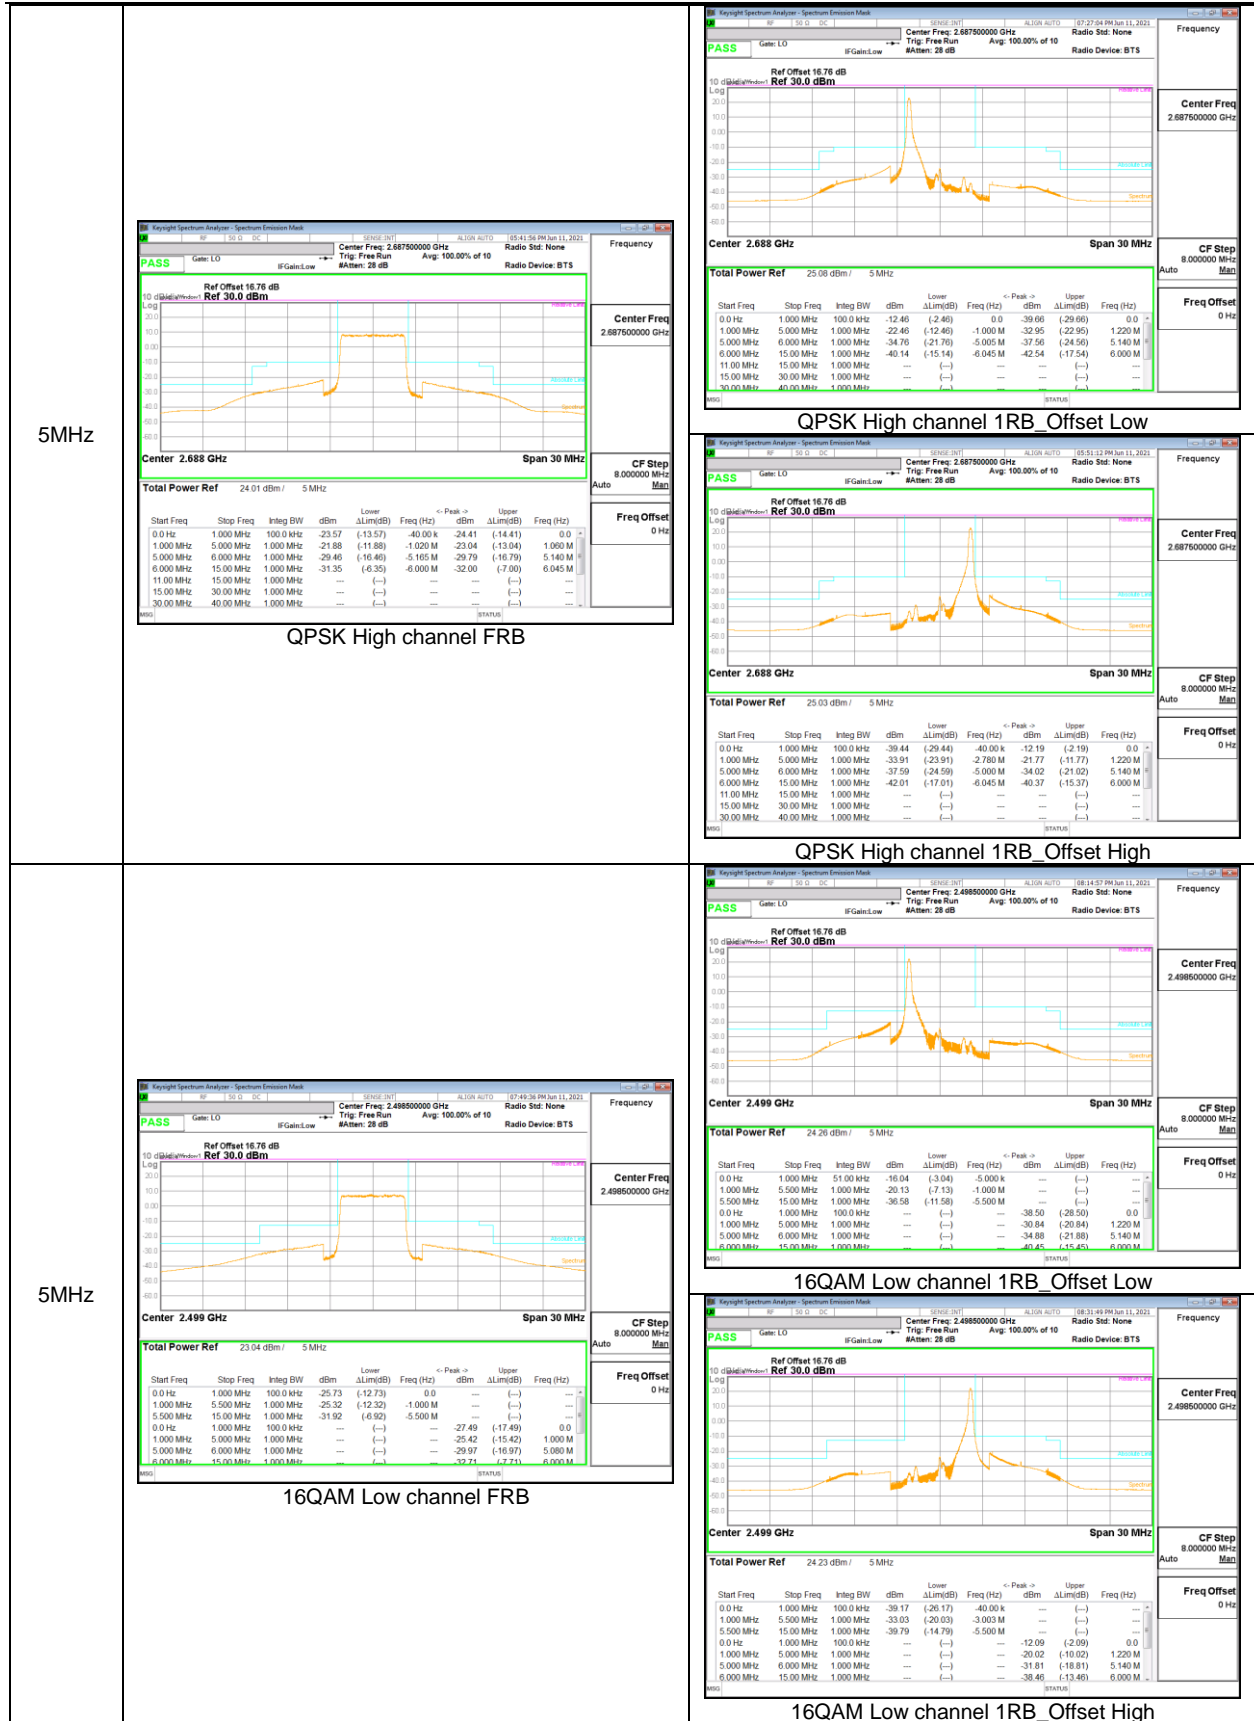

15MHz

LTE Band 2

LTE Band 2(Frequency range: 1850-1910 MHz) is covered by LTE Band 25 (Frequency range: 1850-1915 MHz) due to overlapping frequency range, same maximum tune-up limit and same channel bandwidth.

LTE Band 4

LTE Band 4 (Frequency range: 1710-1755 MHz) is covered by LTE Band 66 (Frequency range: 1710-1780 MHz) due to overlapping frequency range, same maximum tune-up limit and same channel bandwidth.

LTE Band 17

LTE Band 17 (Frequency range: 704-716 MHz) is covered by LTE Band 12 (Frequency range: 699-716 MHz) due to overlapping frequency range, same maximum tune-up limit and same channel bandwidth.

LTE Band41(PC3)

LTE Band 41(PC3, Frequency range : 2496-2690 MHz) is covered by LTE Band 41(PC2) (Frequency range: 2496-2690 MHz) due to same frequency range, same channel bandwidth and maximum tune-up limit is higher than LTE Band41(PC3).