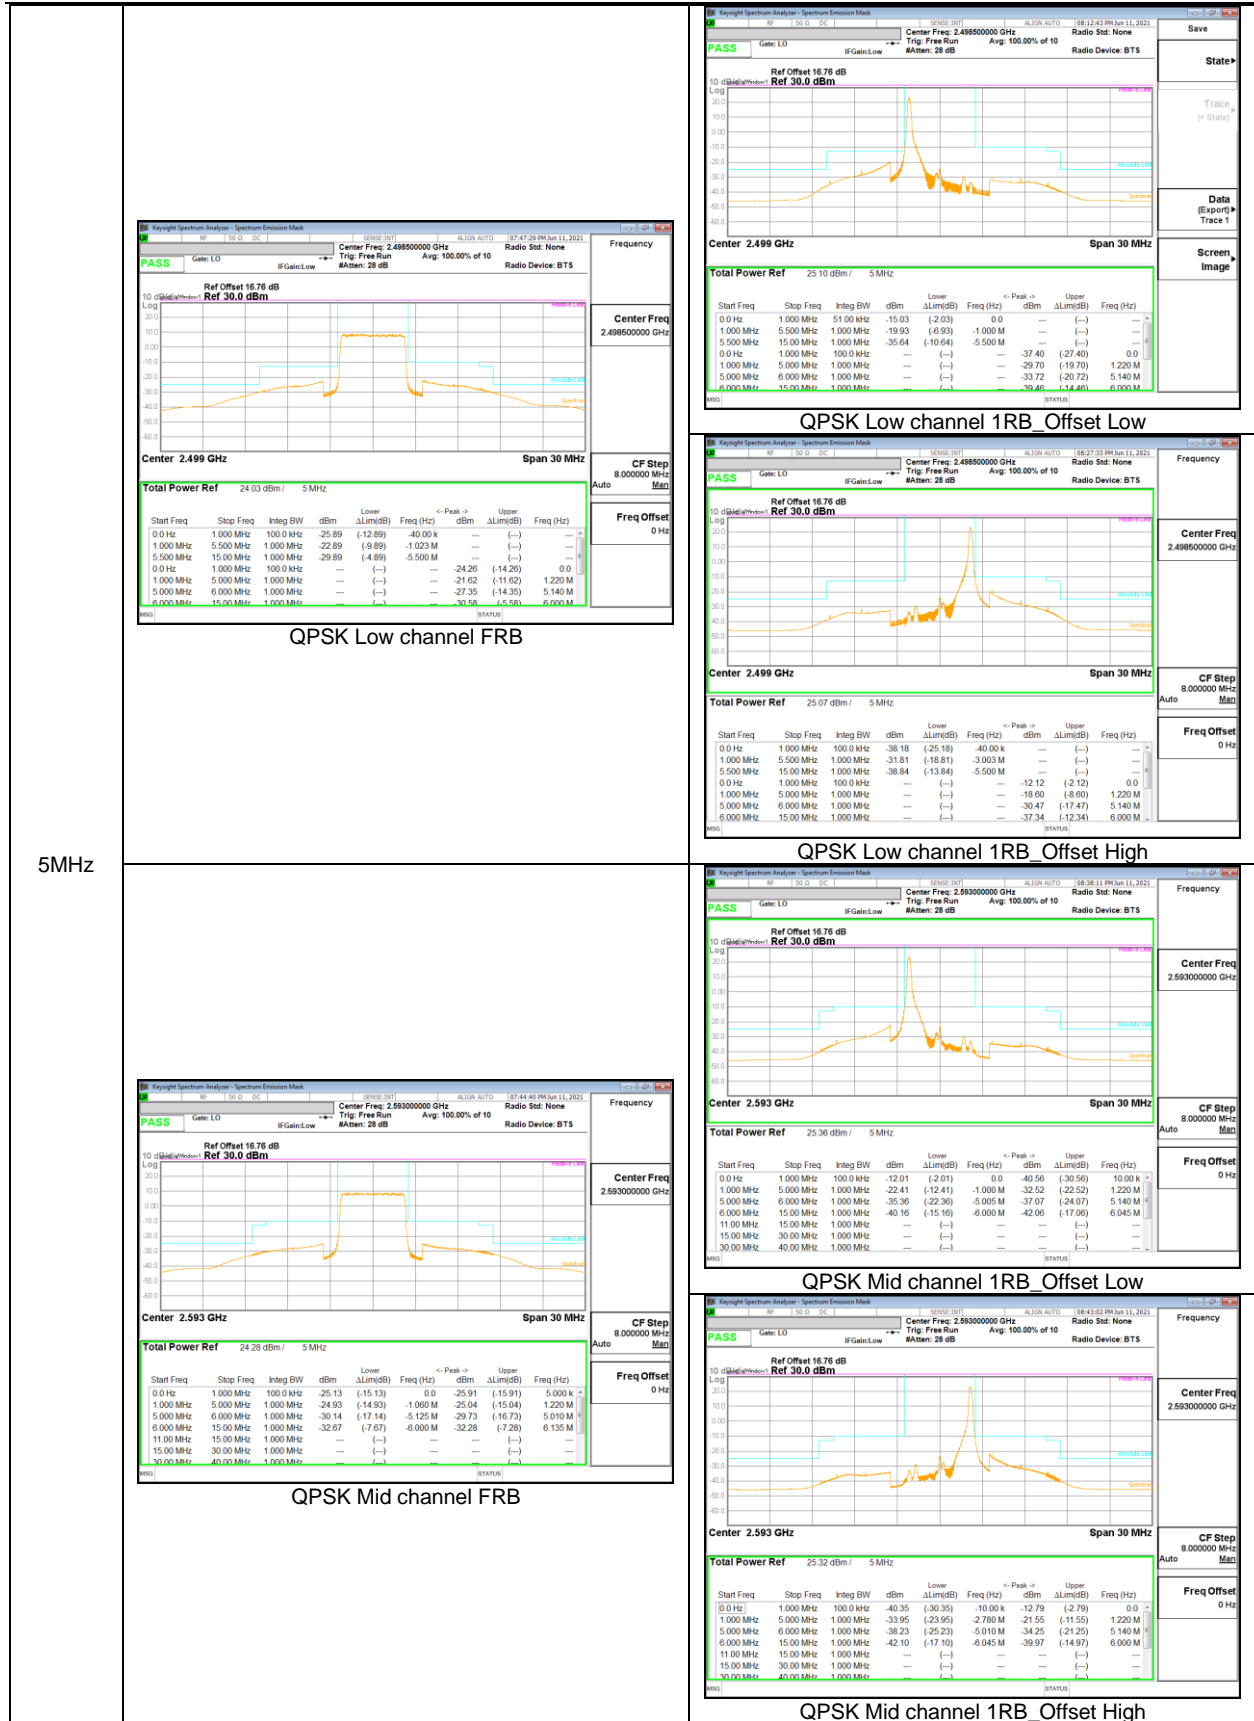

15MHz

LTE Band 2

LTE Band 2(Frequency range: 1850-1910 MHz) is covered by LTE Band 25 (Frequency range: 1850-1915 MHz) due to overlapping frequency range, same maximum tune-up limit and same channel bandwidth.

LTE Band 4

LTE Band 4 (Frequency range: 1710-1755 MHz) is covered by LTE Band 66 (Frequency range: 1710-1780 MHz) due to overlapping frequency range, same maximum tune-up limit and same channel bandwidth.

LTE Band 17

LTE Band 17 (Frequency range: 704-716 MHz) is covered by LTE Band 12 (Frequency range: 699-716 MHz) due to overlapping frequency range, same maximum tune-up limit and same channel bandwidth.

LTE Band41(PC3)

LTE Band 41(PC3, Frequency range : 2496-2690 MHz) is covered by LTE Band 41(PC2) (Frequency range: 2496-2690 MHz) due to same frequency range, same channel bandwidth and maximum tune-up limit is higher than LTE Band41(PC3).