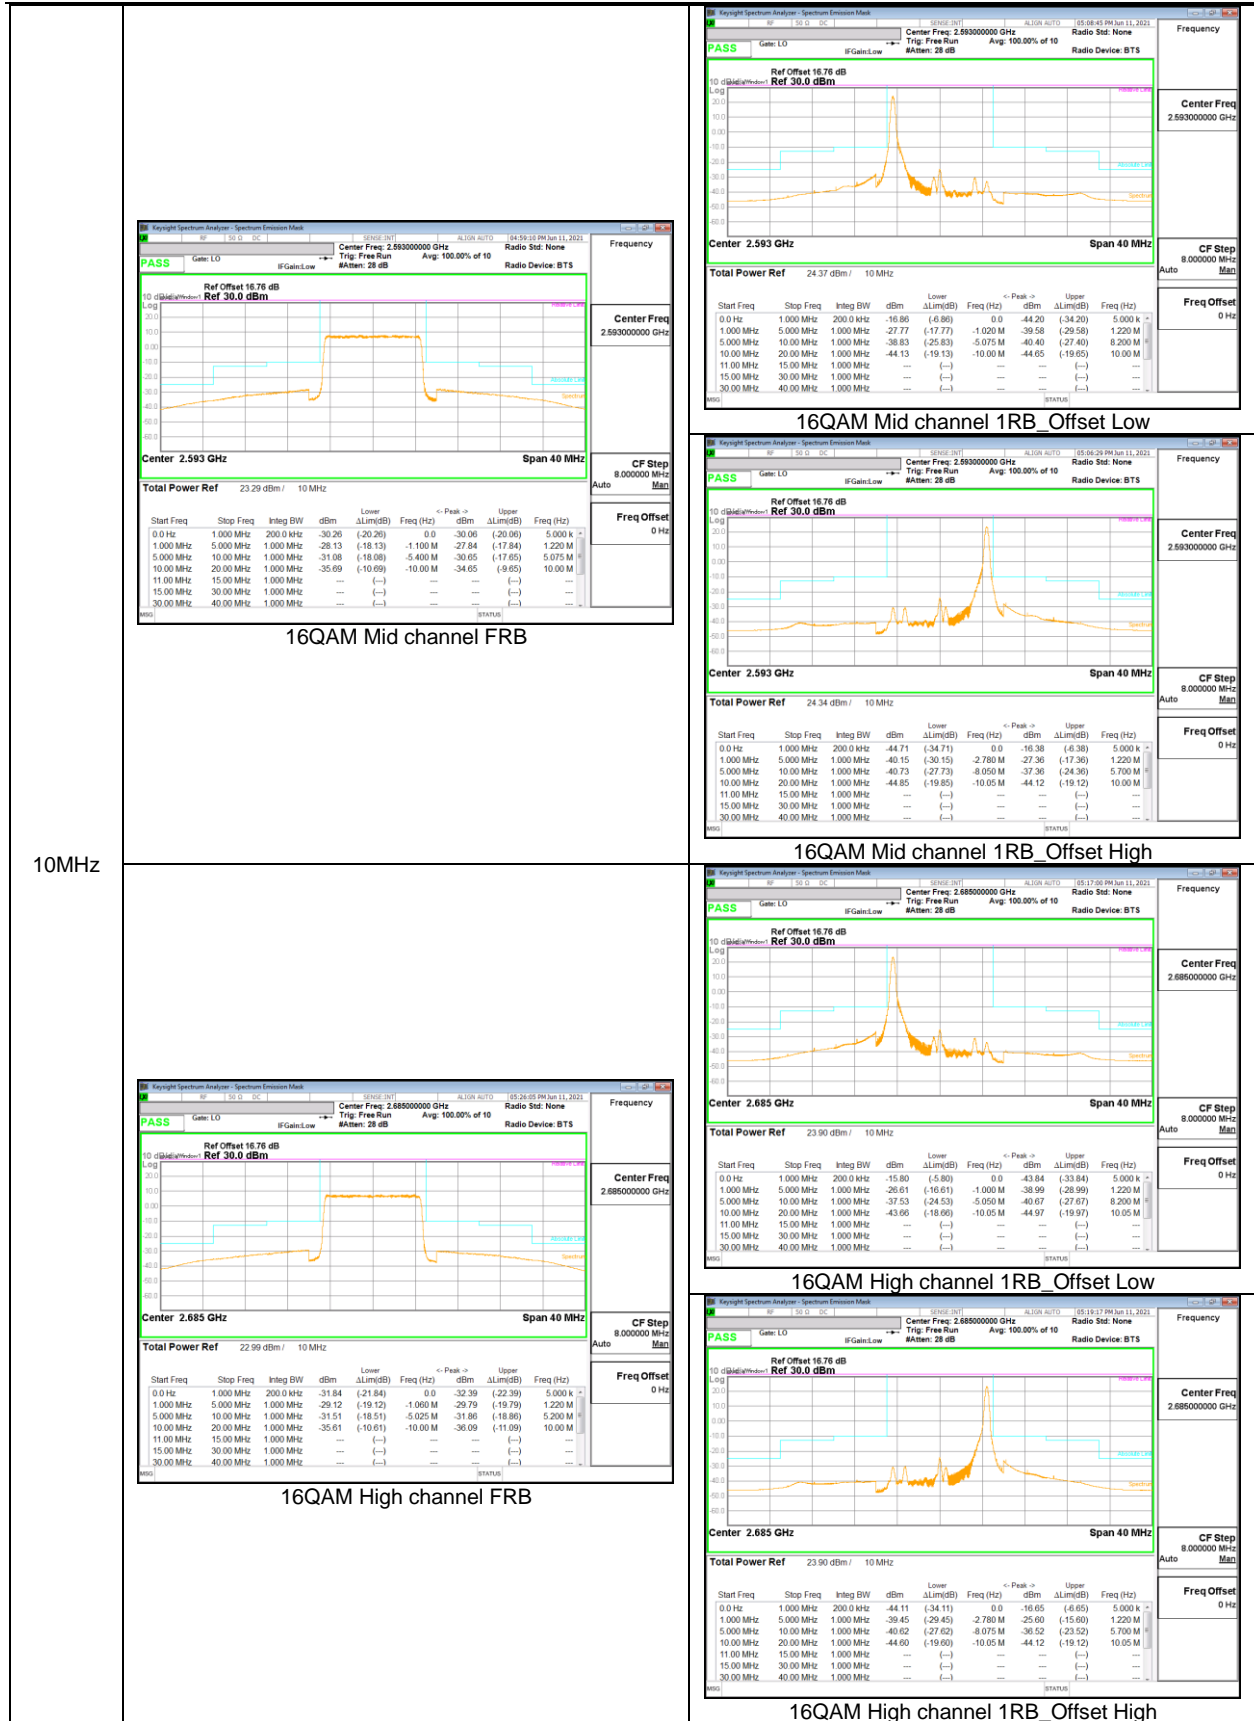

15MHz

LTE Band 2

LTE Band 2(Frequency range: 1850-1910 MHz) is covered by LTE Band 25 (Frequency range: 1850-1915 MHz) due to overlapping frequency range, same maximum tune-up limit and same channel bandwidth.

LTE Band 4

LTE Band 4 (Frequency range: 1710-1755 MHz) is covered by LTE Band 66 (Frequency range: 1710-1780 MHz) due to overlapping frequency range, same maximum tune-up limit and same channel bandwidth.

LTE Band 17

LTE Band 17 (Frequency range: 704-716 MHz) is covered by LTE Band 12 (Frequency range: 699-716 MHz) due to overlapping frequency range, same maximum tune-up limit and same channel bandwidth.

LTE Band41(PC3)

LTE Band 41(PC3, Frequency range : 2496-2690 MHz) is covered by LTE Band 41(PC2) (Frequency range: 2496-2690 MHz) due to same frequency range, same channel bandwidth and maximum tune-up limit is higher than LTE Band41(PC3).