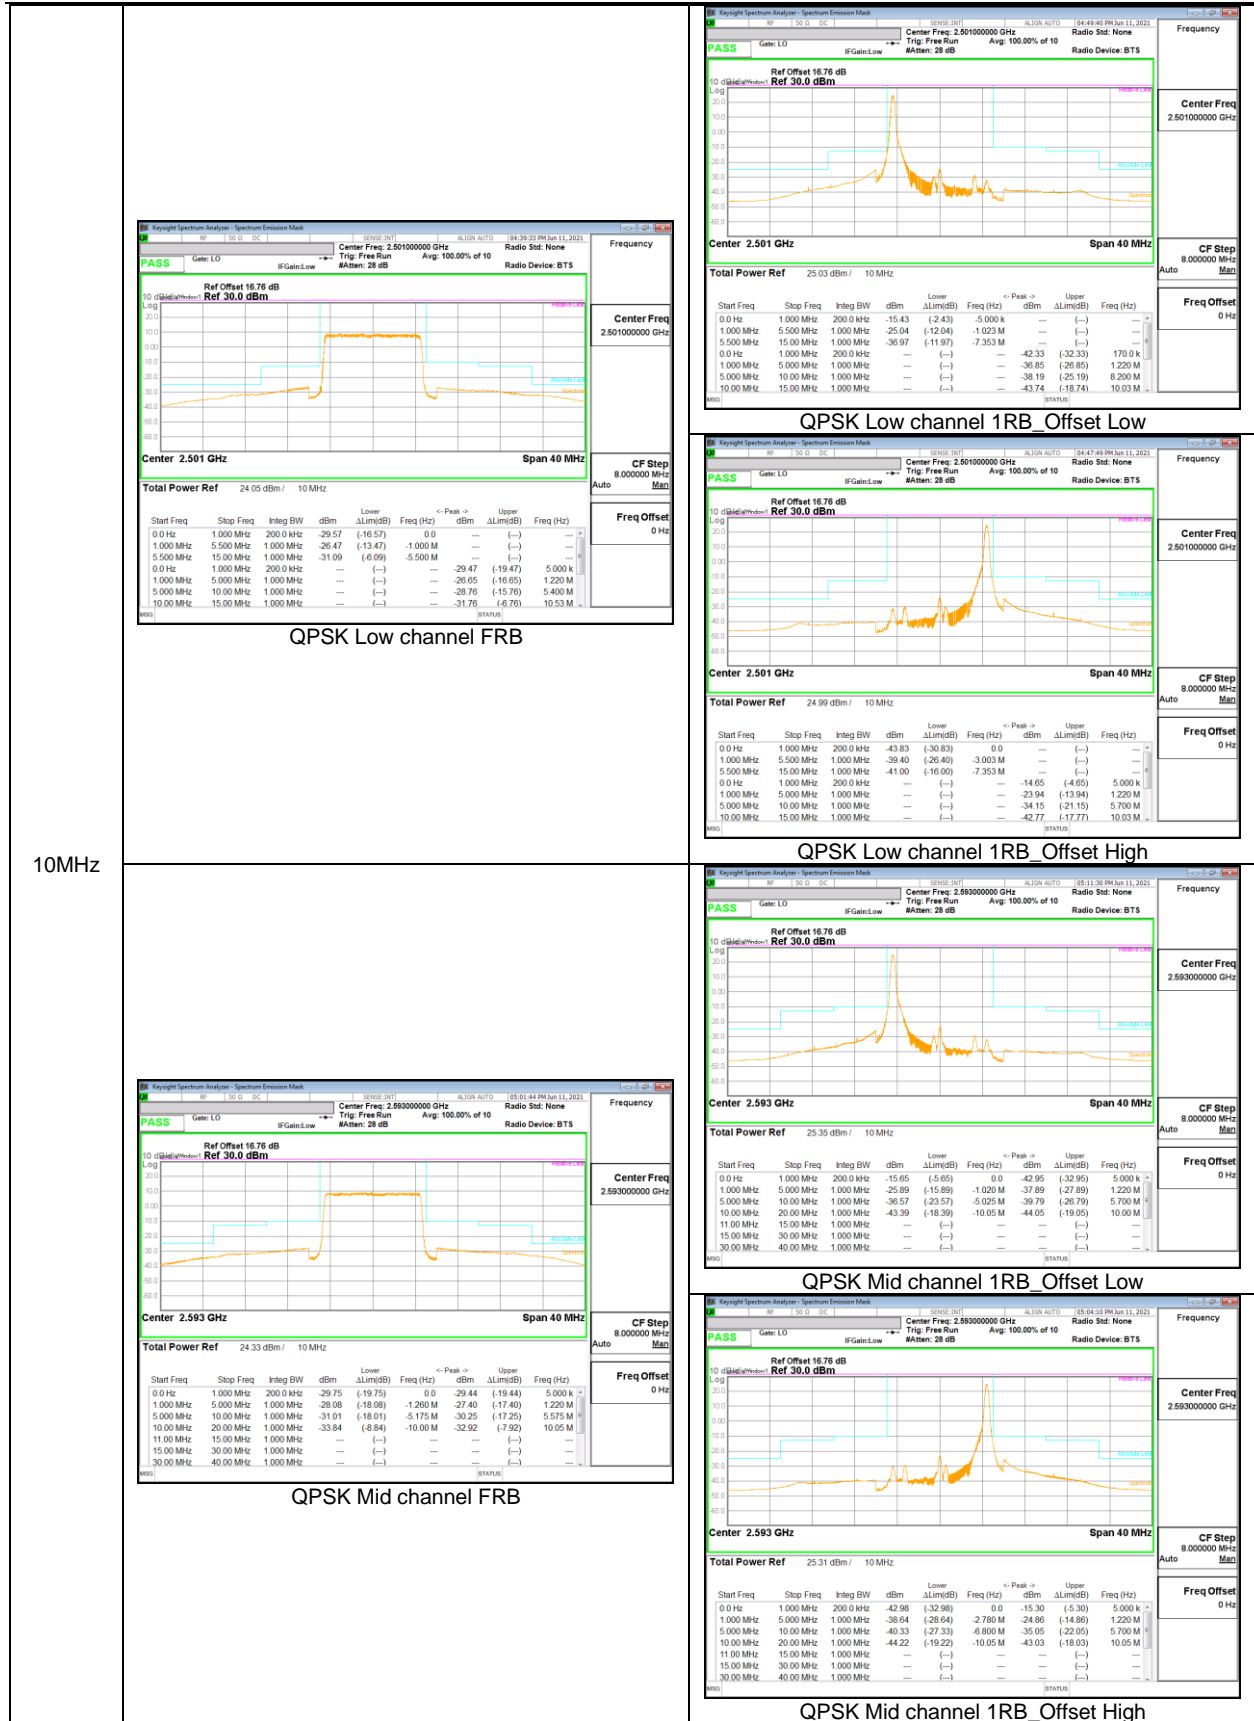

15MHz

LTE Band 2

LTE Band 2(Frequency range: 1850-1910 MHz) is covered by LTE Band 25 (Frequency range: 1850-1915 MHz) due to overlapping frequency range, same maximum tune-up limit and same channel bandwidth.

LTE Band 4

LTE Band 4 (Frequency range: 1710-1755 MHz) is covered by LTE Band 66 (Frequency range: 1710-1780 MHz) due to overlapping frequency range, same maximum tune-up limit and same channel bandwidth.

LTE Band 17

LTE Band 17 (Frequency range: 704-716 MHz) is covered by LTE Band 12 (Frequency range: 699-716 MHz) due to overlapping frequency range, same maximum tune-up limit and same channel bandwidth.

LTE Band41(PC3)

LTE Band 41(PC3, Frequency range : 2496-2690 MHz) is covered by LTE Band 41(PC2) (Frequency range: 2496-2690 MHz) due to same frequency range, same channel bandwidth and maximum tune-up limit is higher than LTE Band41(PC3).