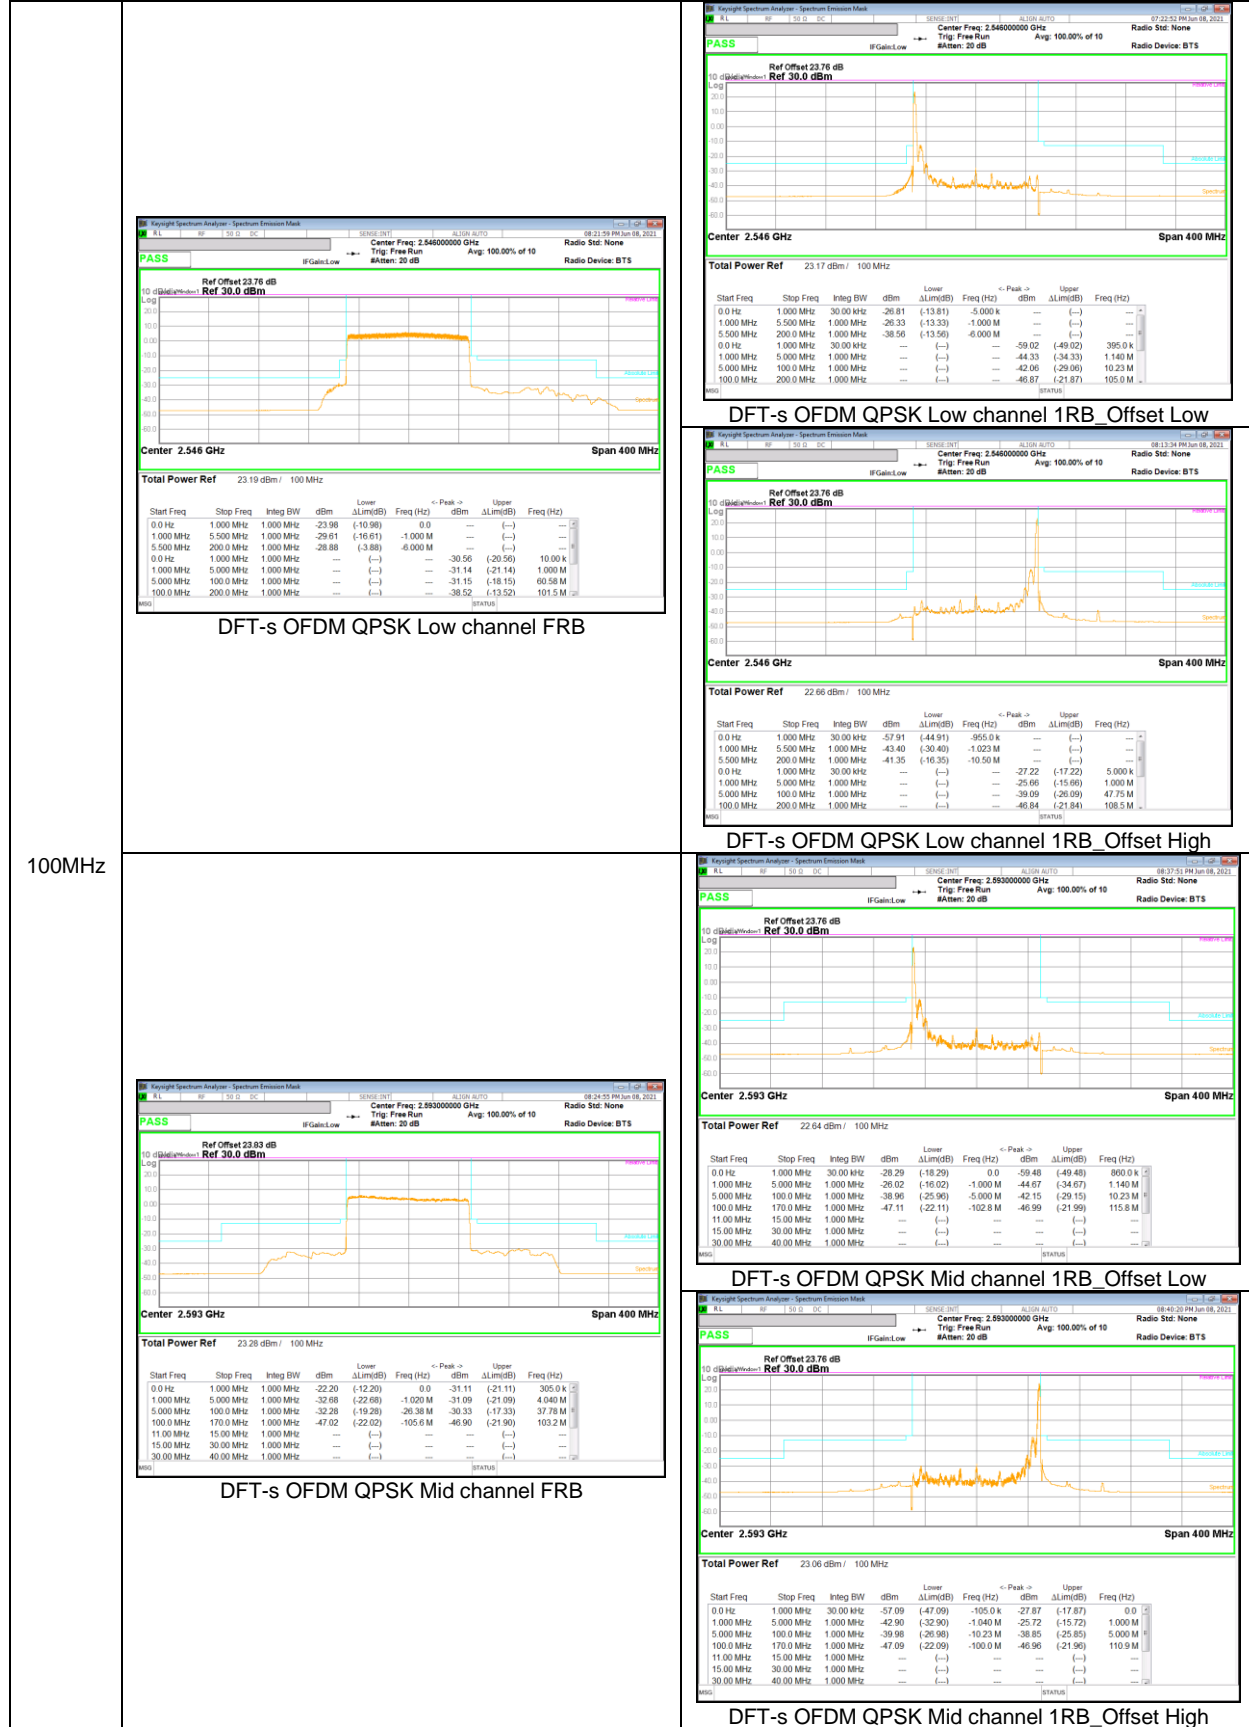

NR Band 41 #0

100MHz