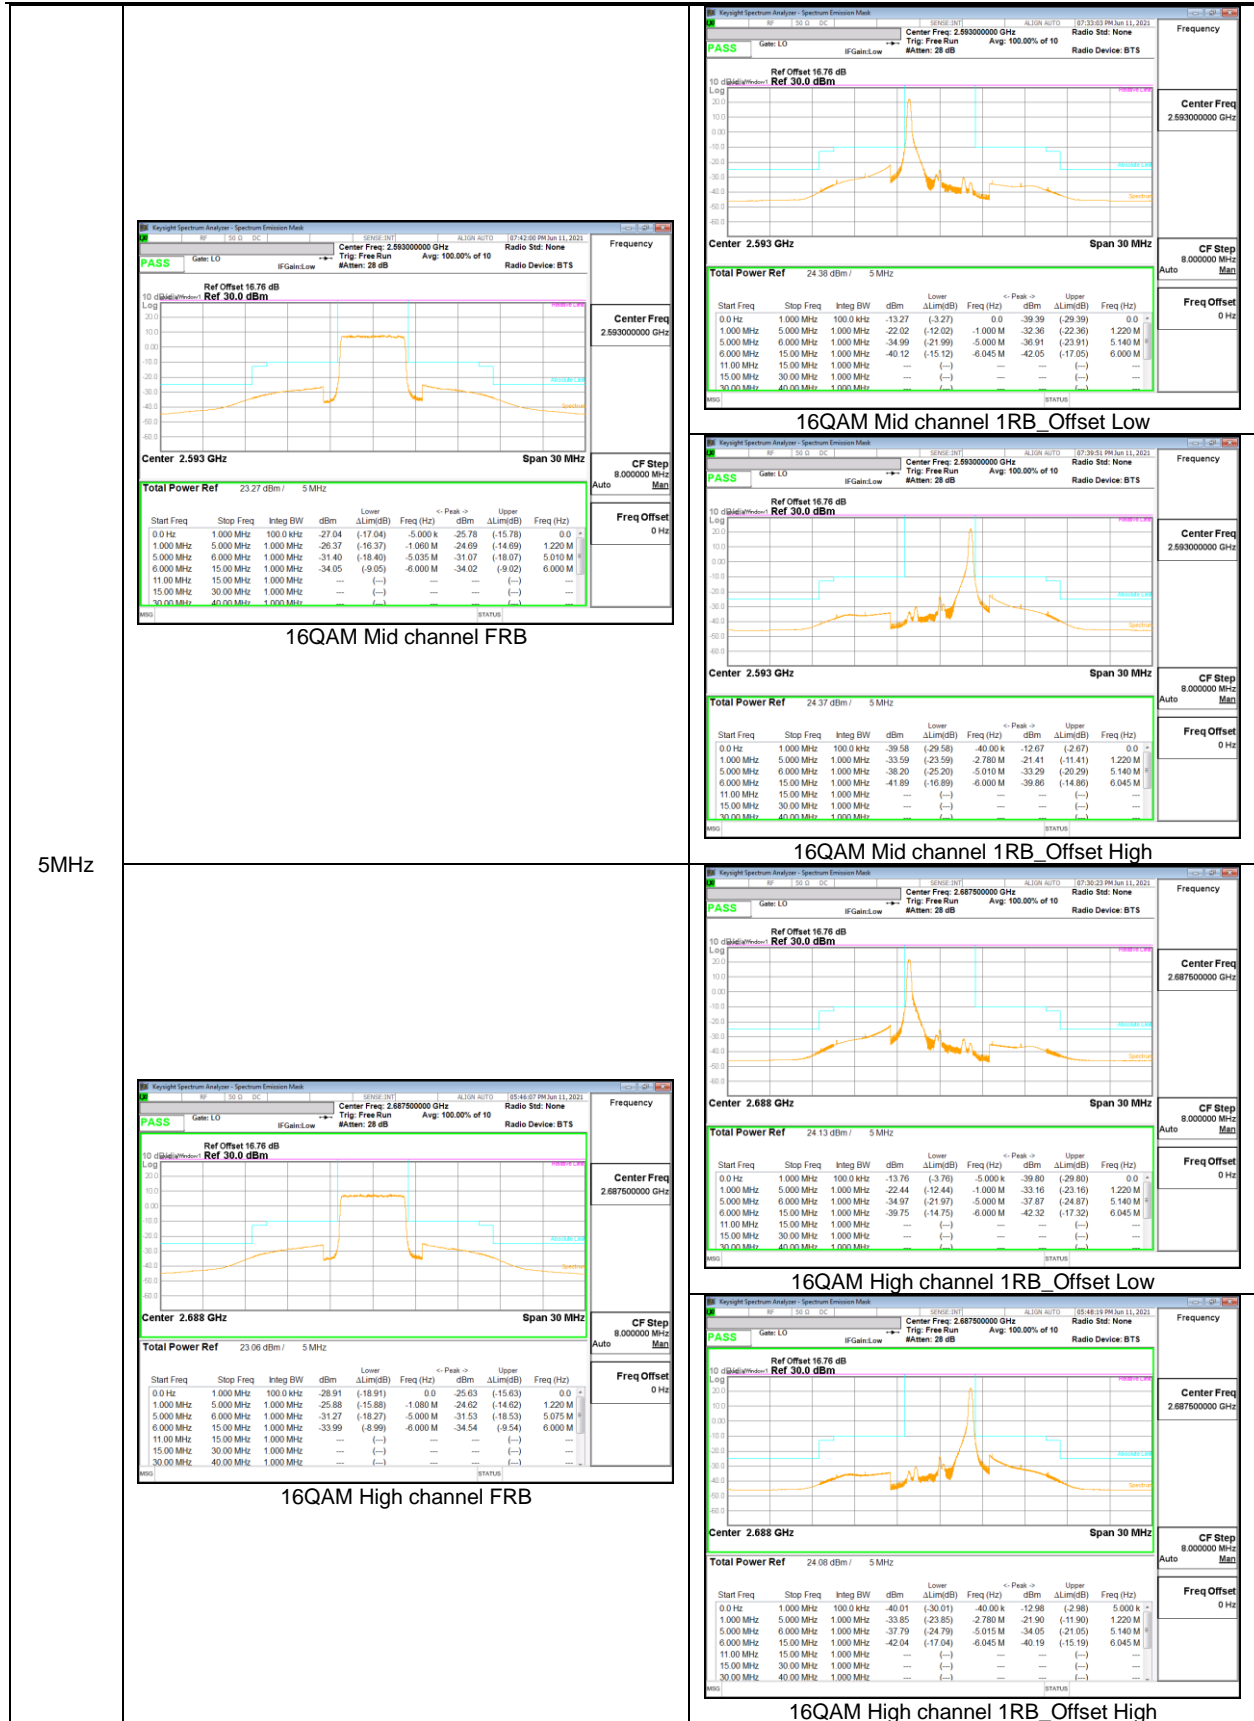

15MHz

LTE Band 2

LTE Band 2(Frequency range: 1850-1910 MHz) is covered by LTE Band 25 (Frequency range: 1850-1915 MHz) due to overlapping frequency range, same maximum tune-up limit and same channel bandwidth.

LTE Band 4

LTE Band 4 (Frequency range: 1710-1755 MHz) is covered by LTE Band 66 (Frequency range: 1710-1780 MHz) due to overlapping frequency range, same maximum tune-up limit and same channel bandwidth.

LTE Band 17

LTE Band 17 (Frequency range: 704-716 MHz) is covered by LTE Band 12 (Frequency range: 699-716 MHz) due to overlapping frequency range, same maximum tune-up limit and same channel bandwidth.

LTE Band41(PC3)

LTE Band 41(PC3, Frequency range : 2496-2690 MHz) is covered by LTE Band 41(PC2) (Frequency range: 2496-2690 MHz) due to same frequency range, same channel bandwidth and maximum tune-up limit is higher than LTE Band41(PC3).