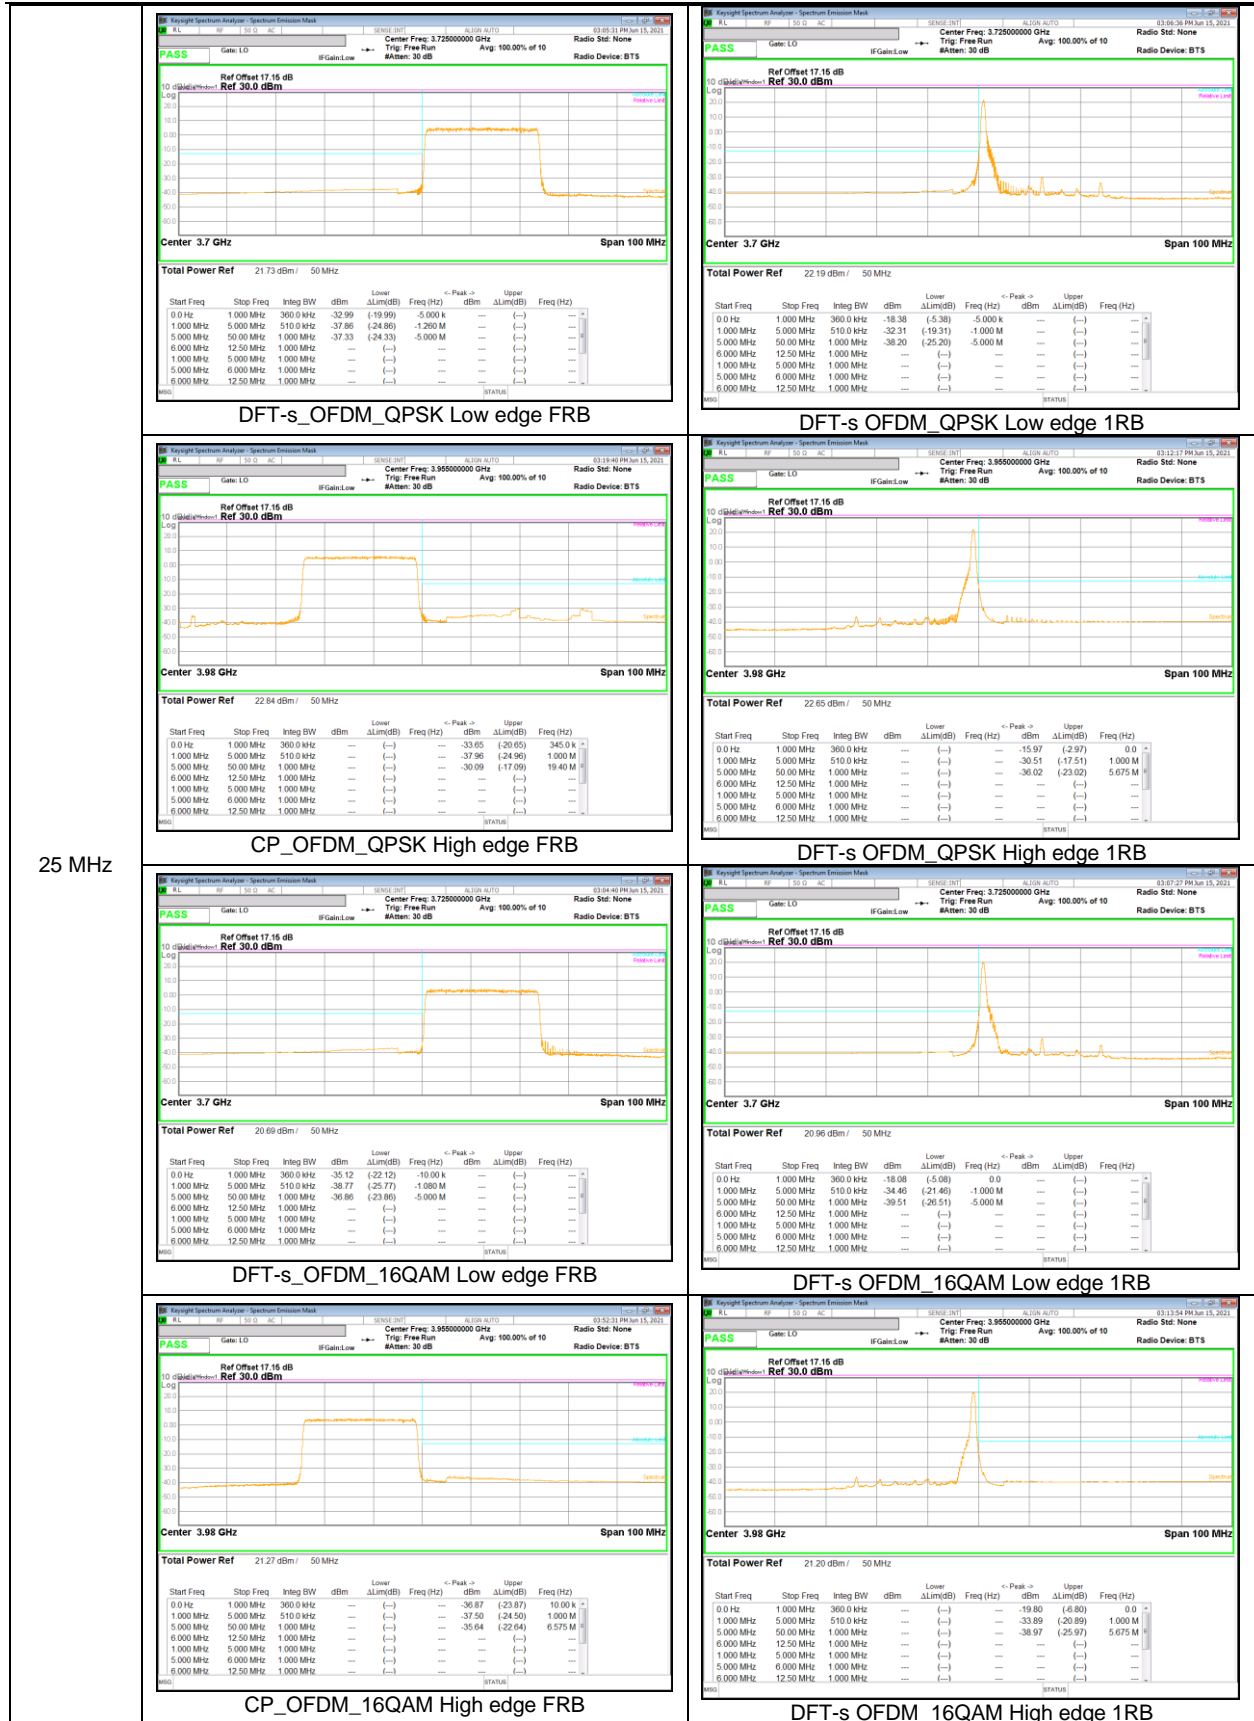

60 MHz

50 MHz

30 MHz

25 MHz

15 MHz

10 MHz

9.2. EMISSION MASK RESULT

LTE Band 7