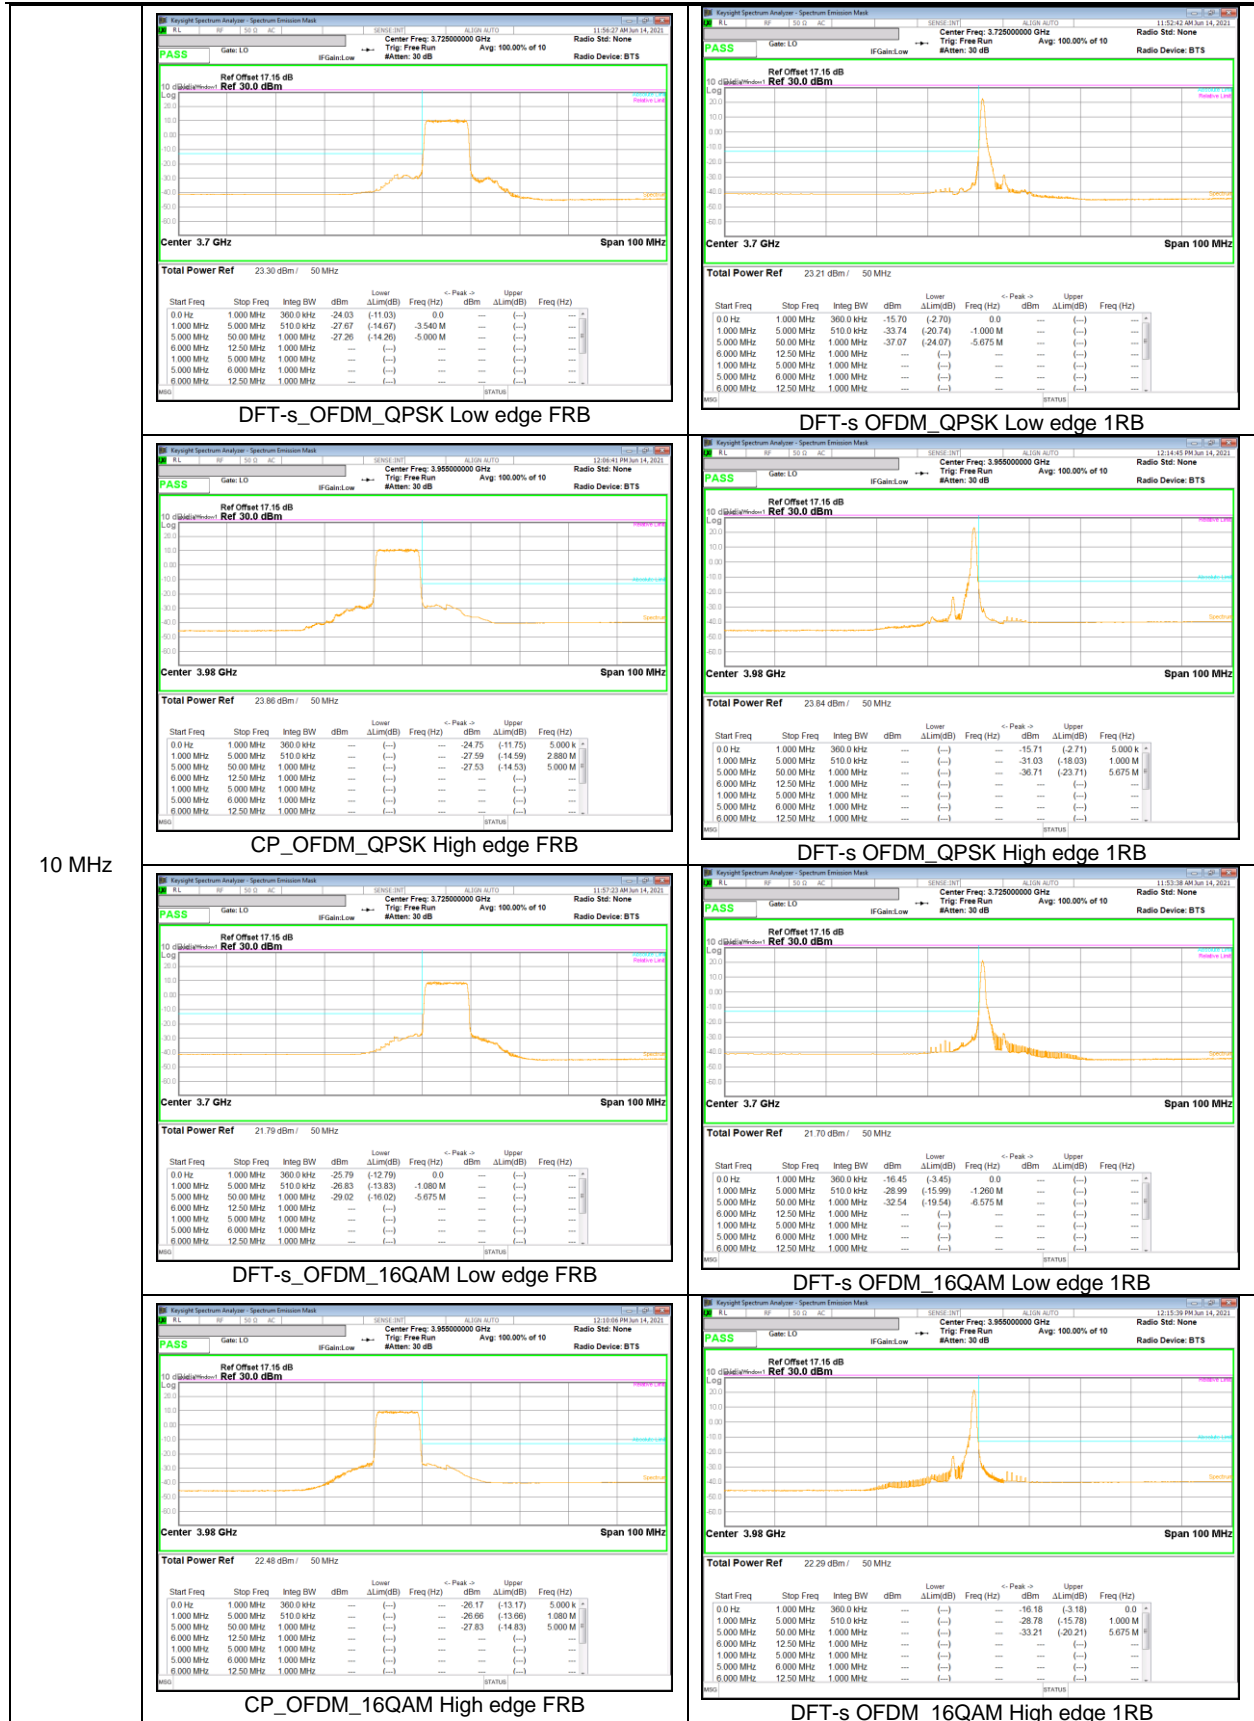

60 MHz

50 MHz

30 MHz

25 MHz

15 MHz

10 MHz

9.2. EMISSION MASK RESULT

LTE Band 7