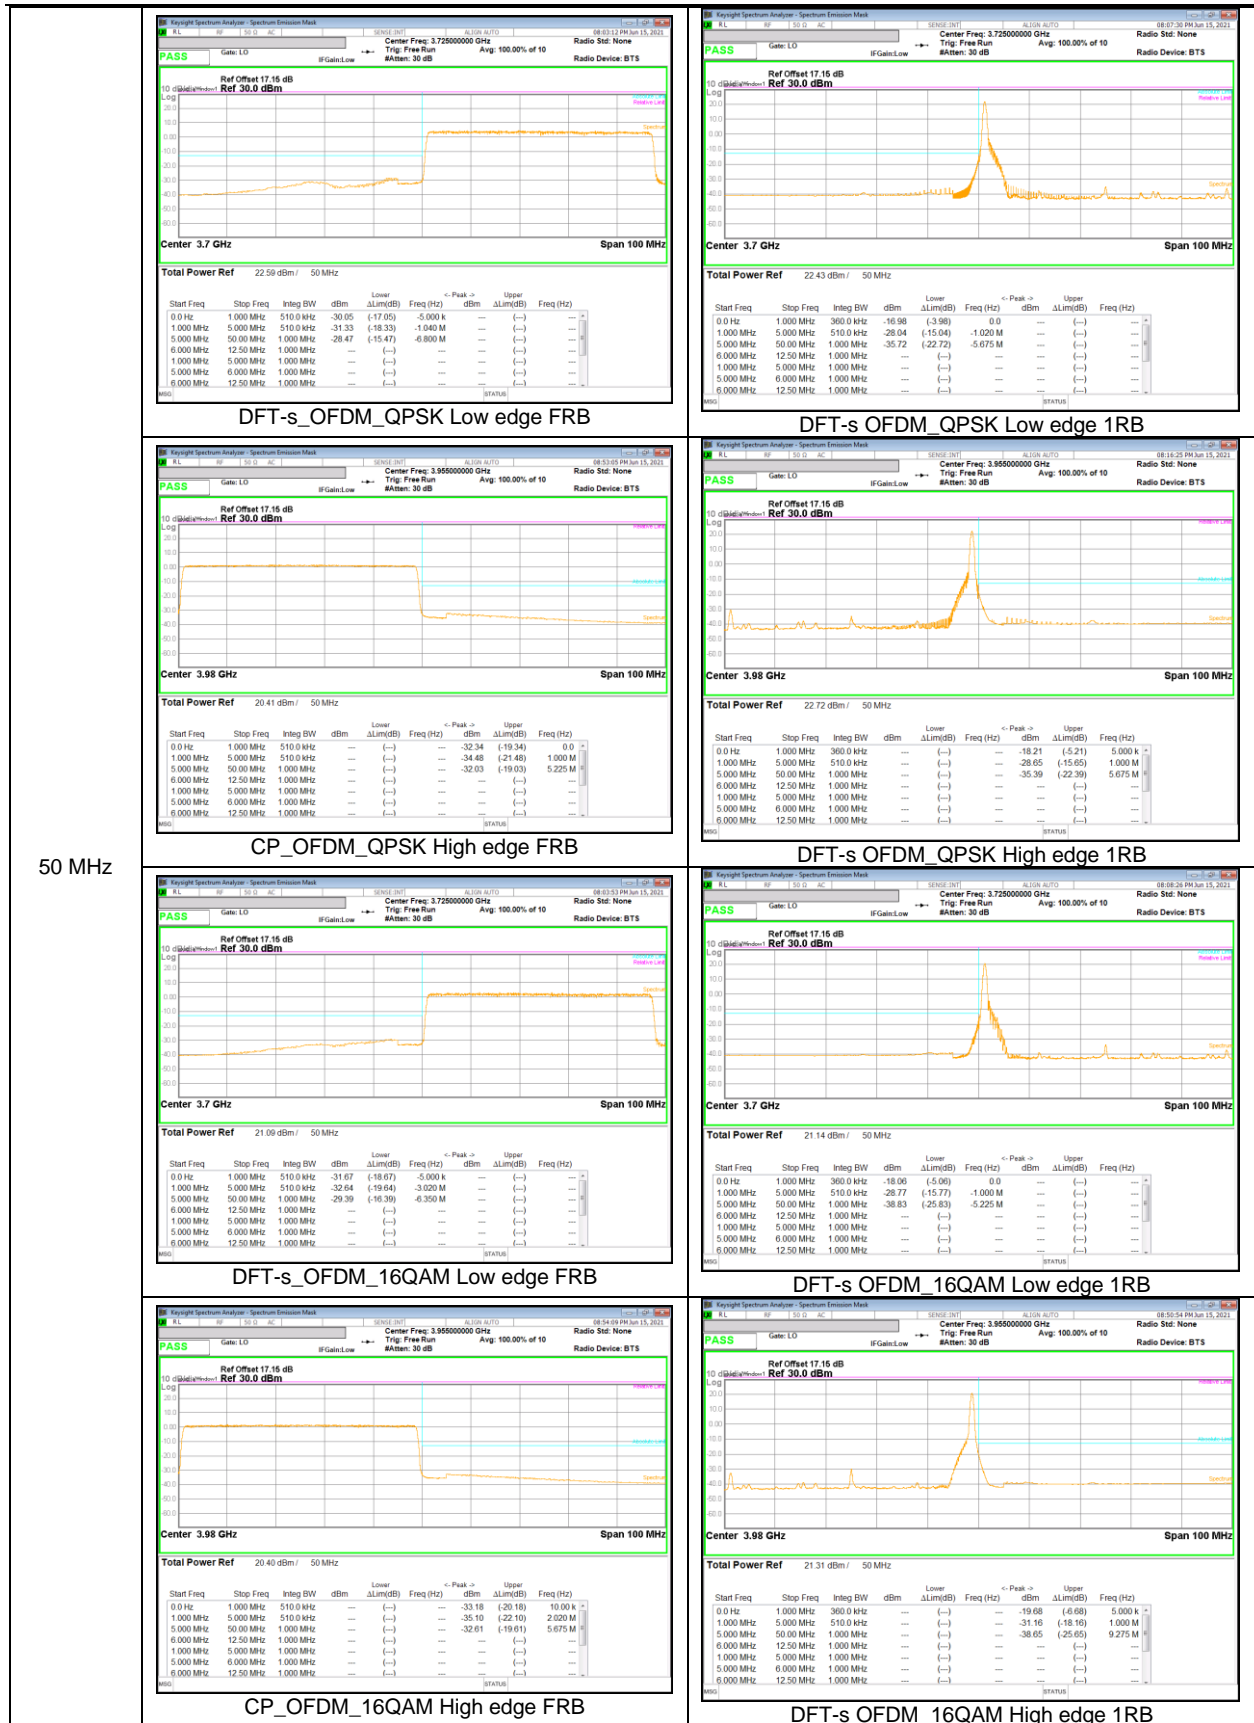

60 MHz

50 MHz

30 MHz

25 MHz

15 MHz

10 MHz

9.2. EMISSION MASK RESULT

LTE Band 7