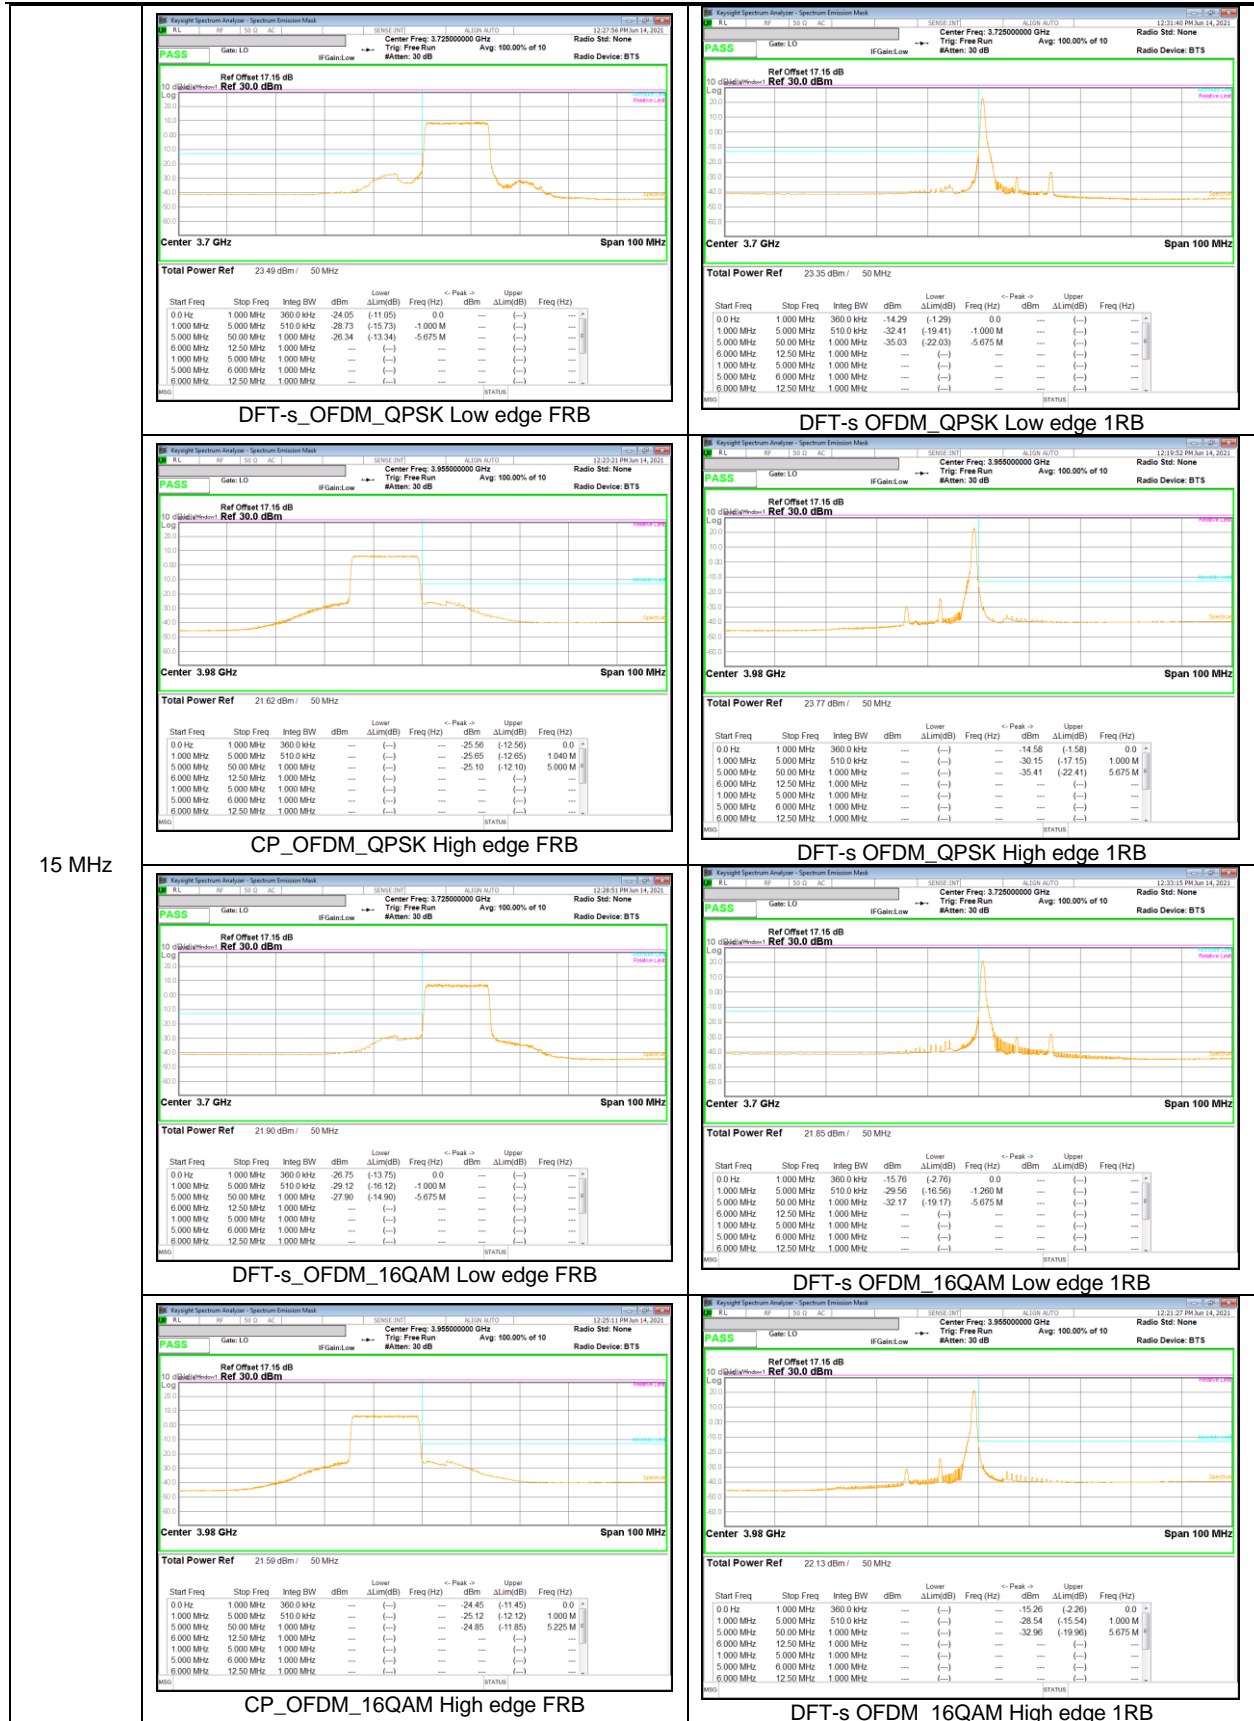

60 MHz

50 MHz

30 MHz

25 MHz

15 MHz

10 MHz

9.2. EMISSION MASK RESULT

LTE Band 7