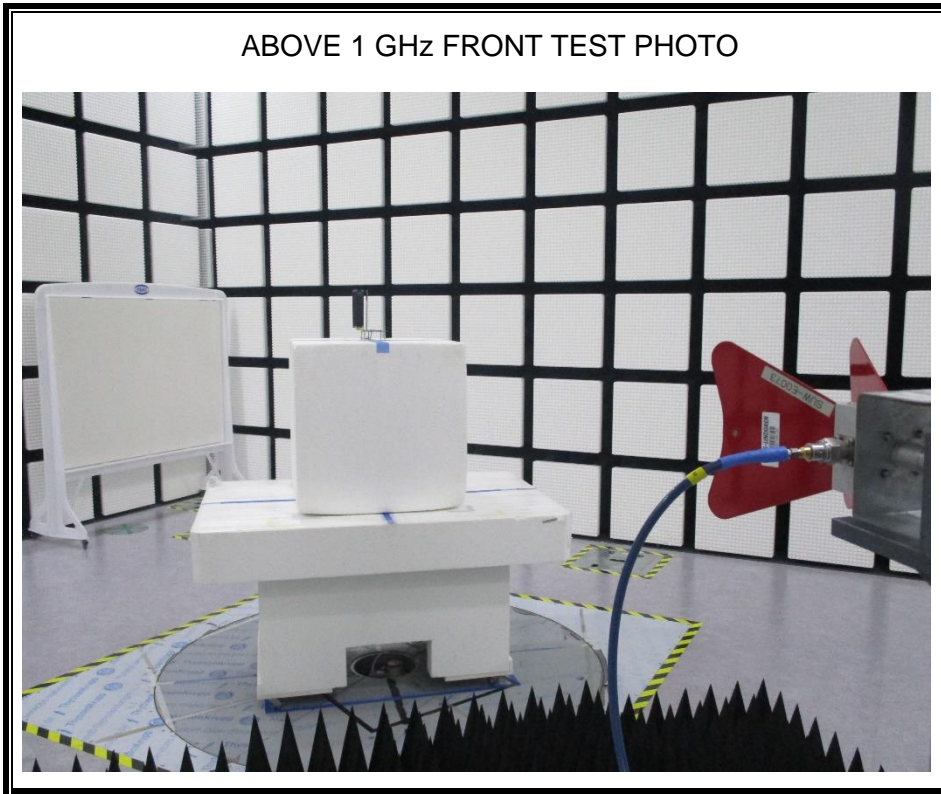

## 2) CONDUCTED RF MEASUREMENT SETUP (WWAN – 5G NR)

3) **CONDUCTED RF MEASUREMENT SETUP (WWAN Stability)**

LICENSED BAND STABILITY TEST PHOTO

## 2. Appendix: LICENSED BAND SETUP PHOTOS(Radiated Test)

### 1) RADIATED RF MEASUREMENT SETUP (BELOW 1 GHz)

BELOW 1 GHz FRONT TEST PHOTO

BELOW 1 GHz REAR TEST PHOTO

2) RADIATED RF MEASUREMENT SETUP (ABOVE 1 GHz)

ABOVE 1 GHz FRONT TEST PHOTO

ABOVE 1 GHz REAR TEST PHOTO

3) RADIATED RF MEASUREMENT SET-UP (Axis)

X AXIS PHOTO

Y AXIS PHOTO

Z AXIS PHOTO

END OF TEST PHOTO