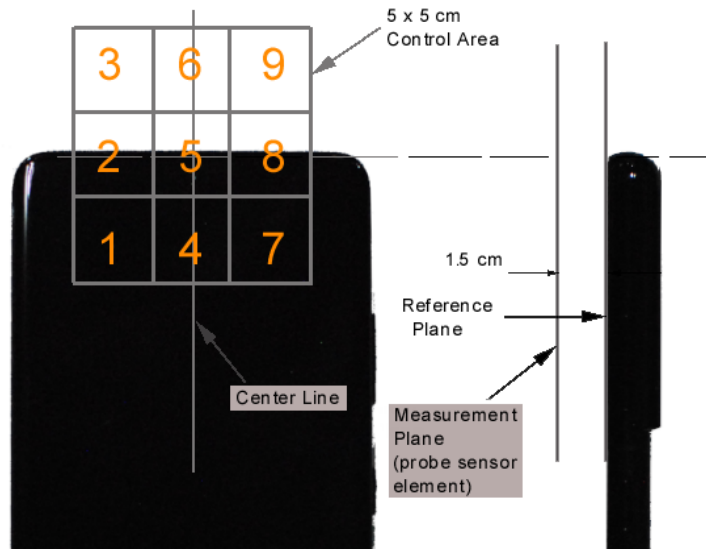

Figure 18-1
Ear Reference Point HAC Phantom Alignment

Figure 18-2
HAC Phantom Plane Alignment

FCC ID: A3LSMG998B	 PCTEST Proud to be part of 	HAC (RF EMISSIONS) TEST REPORT		Approved by: Quality Manager
Filename: 1M2009280154-23-R2.A3L	Test Dates: 11/16/2020 - 11/23/2020	DUT Type: Portable Handset		Page 79 of 80

Figure 18-3 5x5 Scan grid above WD

Figure 18-4 E-Field WD Scan overlay

FCC ID: A3LSMG998B	PCTEST Proud to be part of	HAC (RF EMISSIONS) TEST REPORT	SAMSUNG	Approved by: Quality Manager
Filename: 1M2009280154-23-R2.A3L	Test Dates: 11/16/2020 - 11/23/2020	DUT Type: Portable Handset		Page 80 of 80