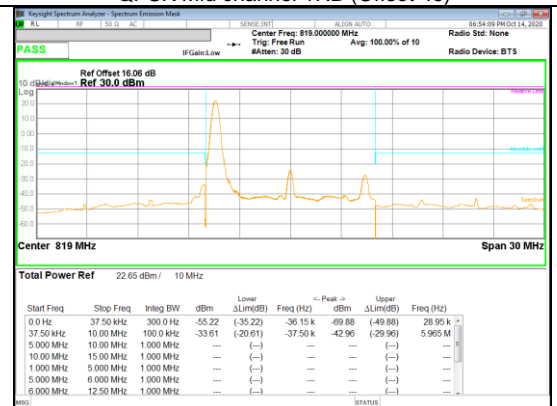

LTE Band 26

Band 26
 10MHz

QPSK Mid channel FRB

QPSK Mid channel 1RB (Offset 0)

QPSK Mid channel 1RB (Offset 49)

16QAM Mid channel FRB

16QAM Mid channel 1RB (Offset 0)

16QAM Mid channel 1RB (Offset 49)