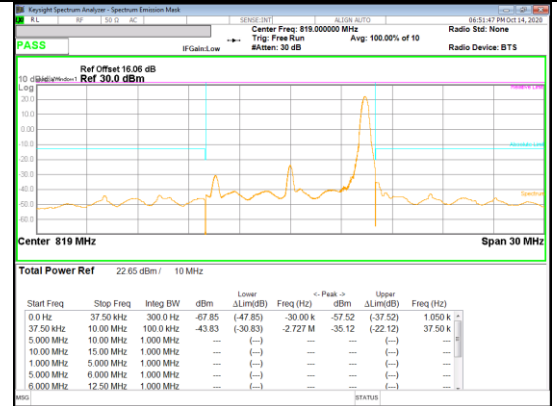

LTE Band 26

Band 26
 10MHz

QPSK Mid channel FRB

QPSK Mid channel 1RB (Offset 0)

QPSK Mid channel 1RB (Offset 49)

16QAM Mid channel FRB

16QAM Mid channel 1RB (Offset 0)

16QAM Mid channel 1RB (Offset 49)