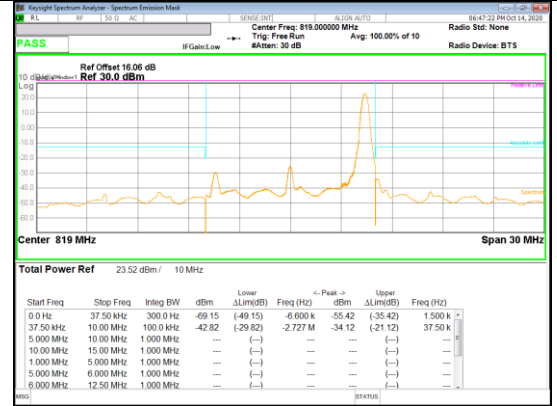

LTE Band 26

Band 26
 10MHz

QPSK Mid channel FRB

QPSK Mid channel 1RB (Offset 0)

QPSK Mid channel 1RB (Offset 49)

16QAM Mid channel FRB

16QAM Mid channel 1RB (Offset 0)

16QAM Mid channel 1RB (Offset 49)