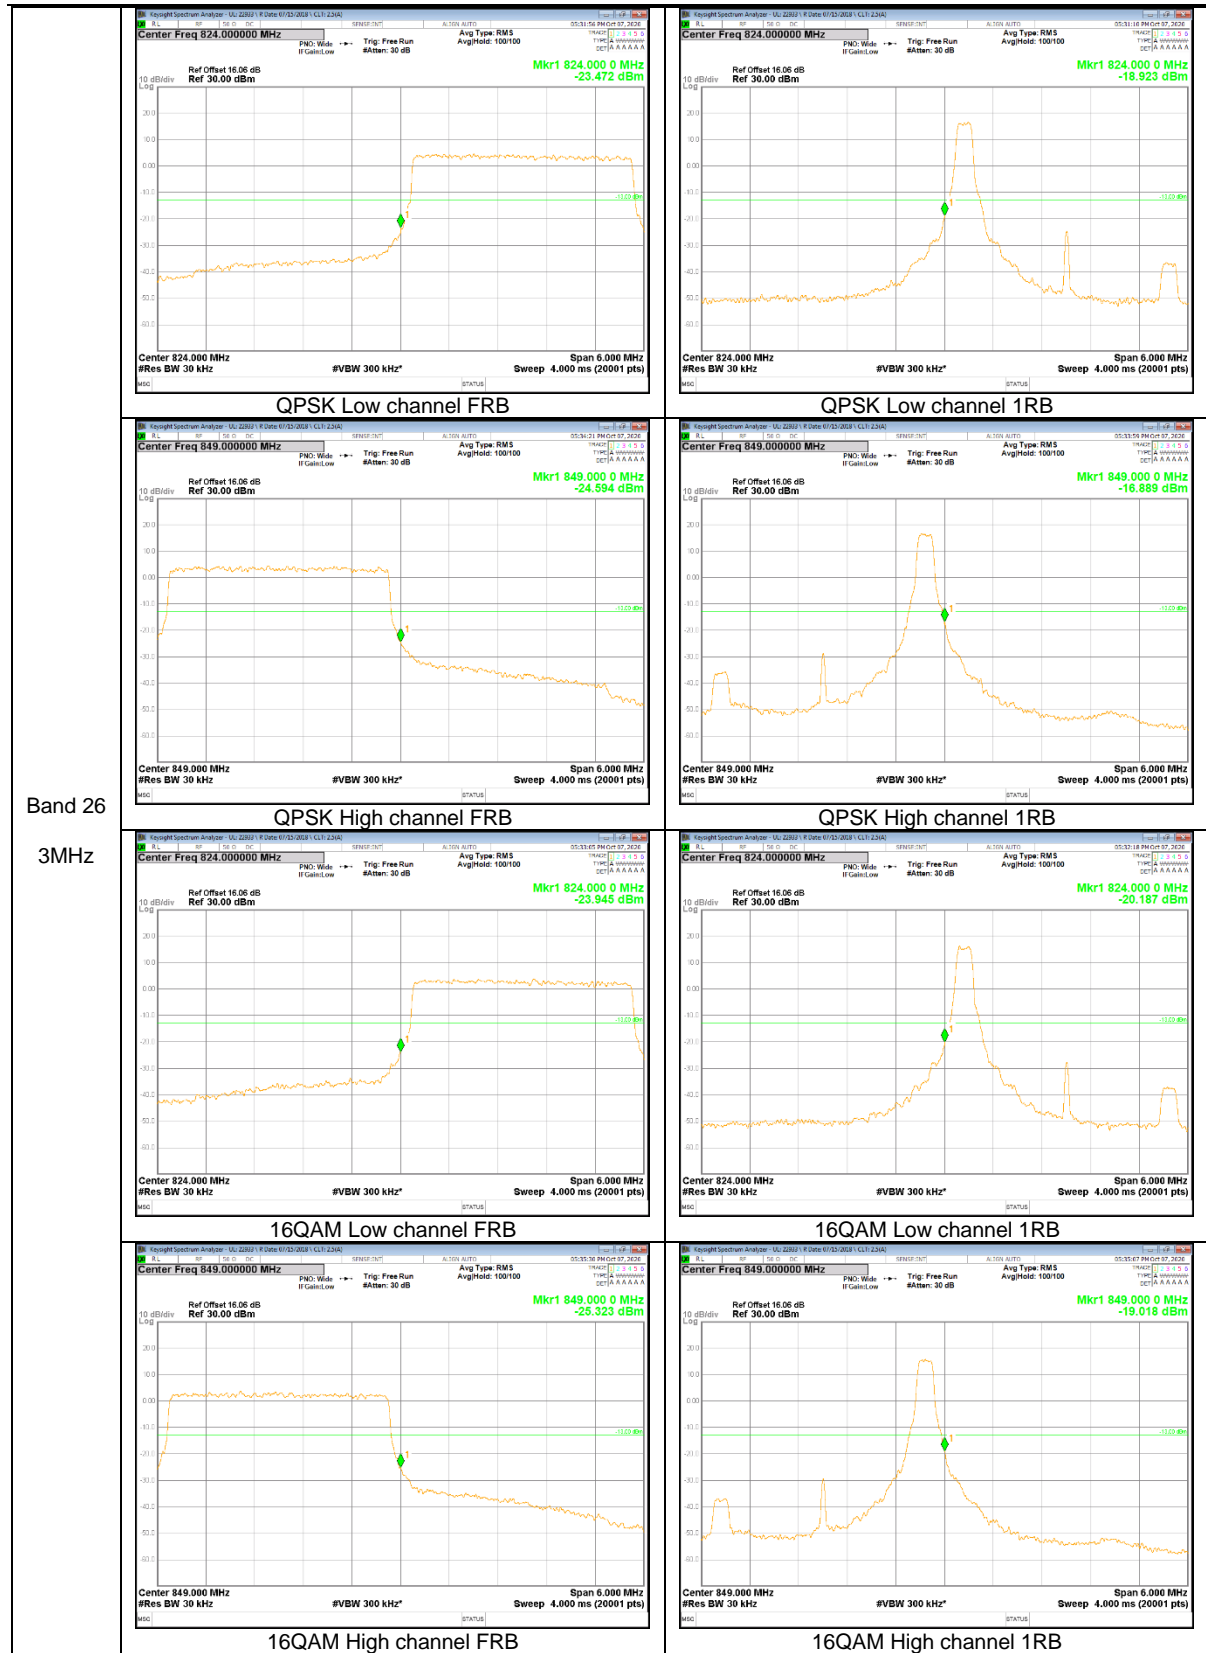

LTE Band 25

Band 25  
 20MHz

Band 25  
10MHz

Band 25  
 3MHz

Band 25  
1.4MHz

LTE Band 26

Band 26  
15MHz

Band 26  
 10MHz

Band 26  
 3MHz

LTE Band 66

Band 66  
 20MHz

Band 66  
15MHz

Band 66  
 5MHz