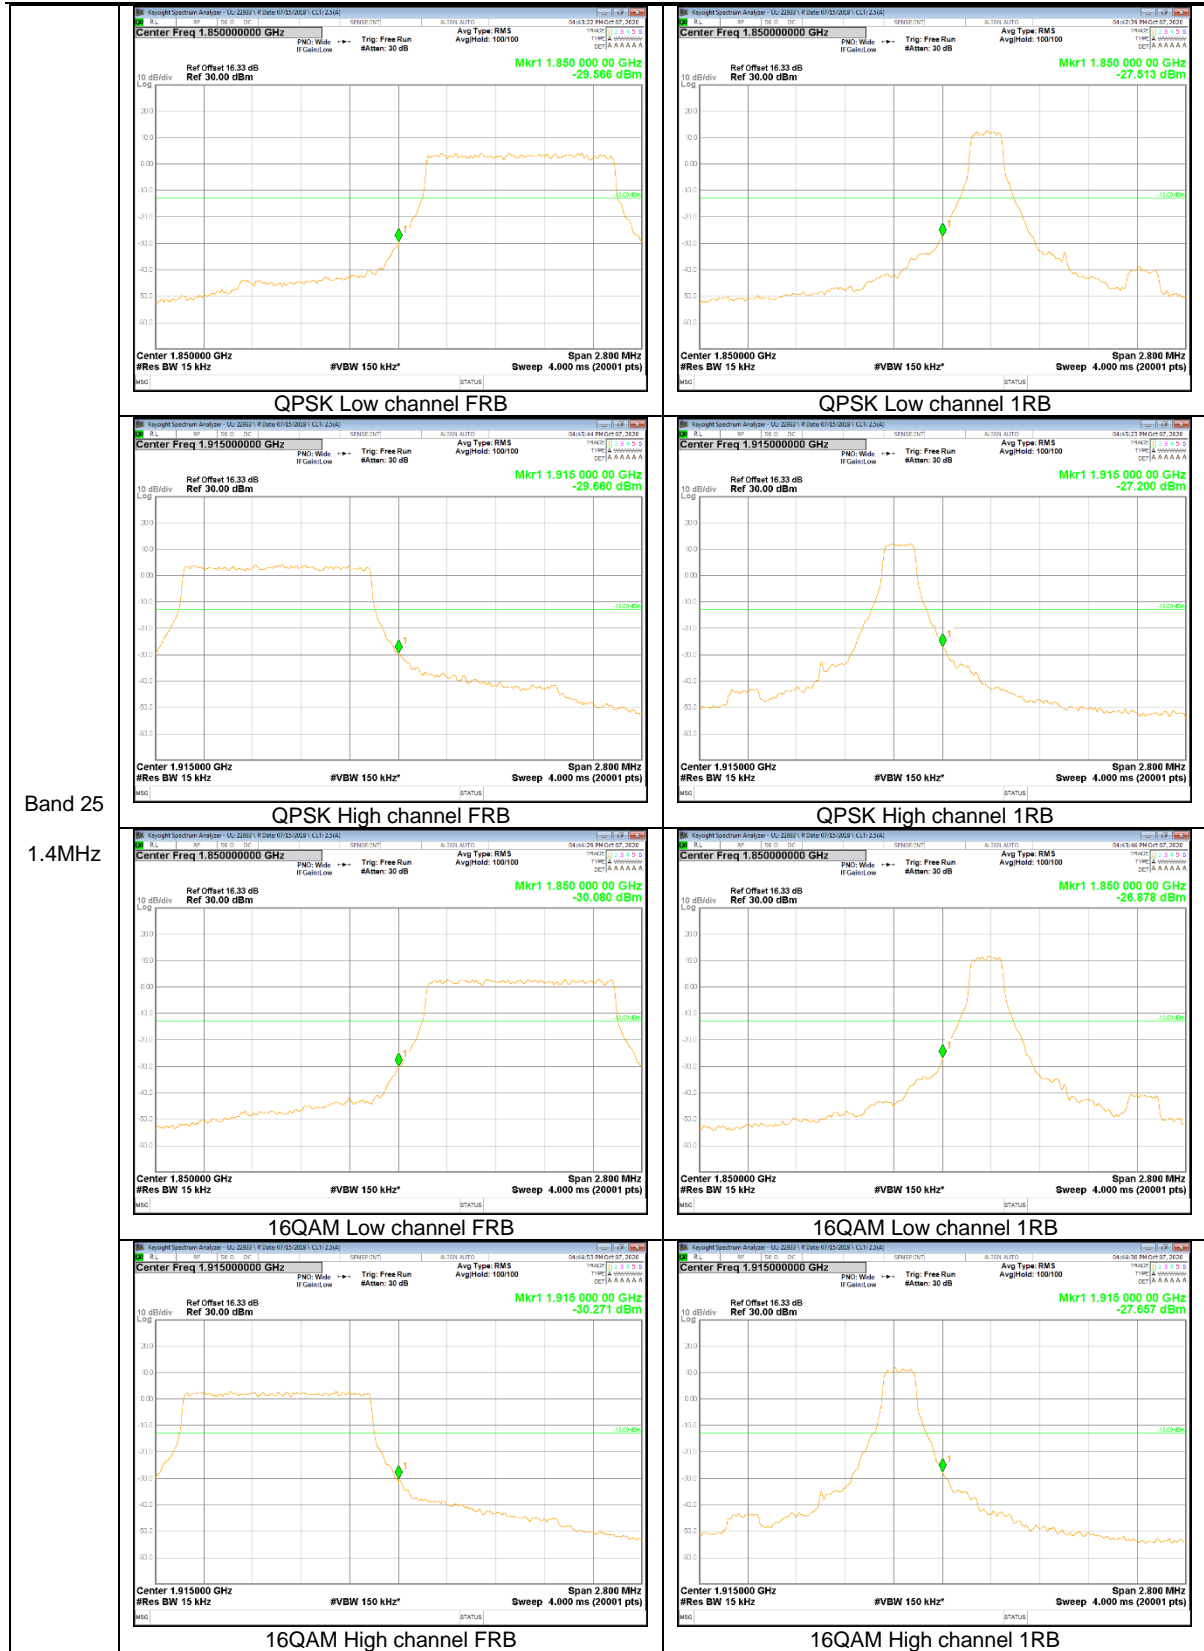

LTE Band 25

Band 25  
 20MHz

Band 25  
10MHz

Band 25  
 3MHz

Band 25  
1.4MHz

LTE Band 26

Band 26  
15MHz

Band 26  
 10MHz

Band 26  
 3MHz

LTE Band 66

Band 66  
 20MHz

Band 66  
15MHz

Band 66  
 5MHz