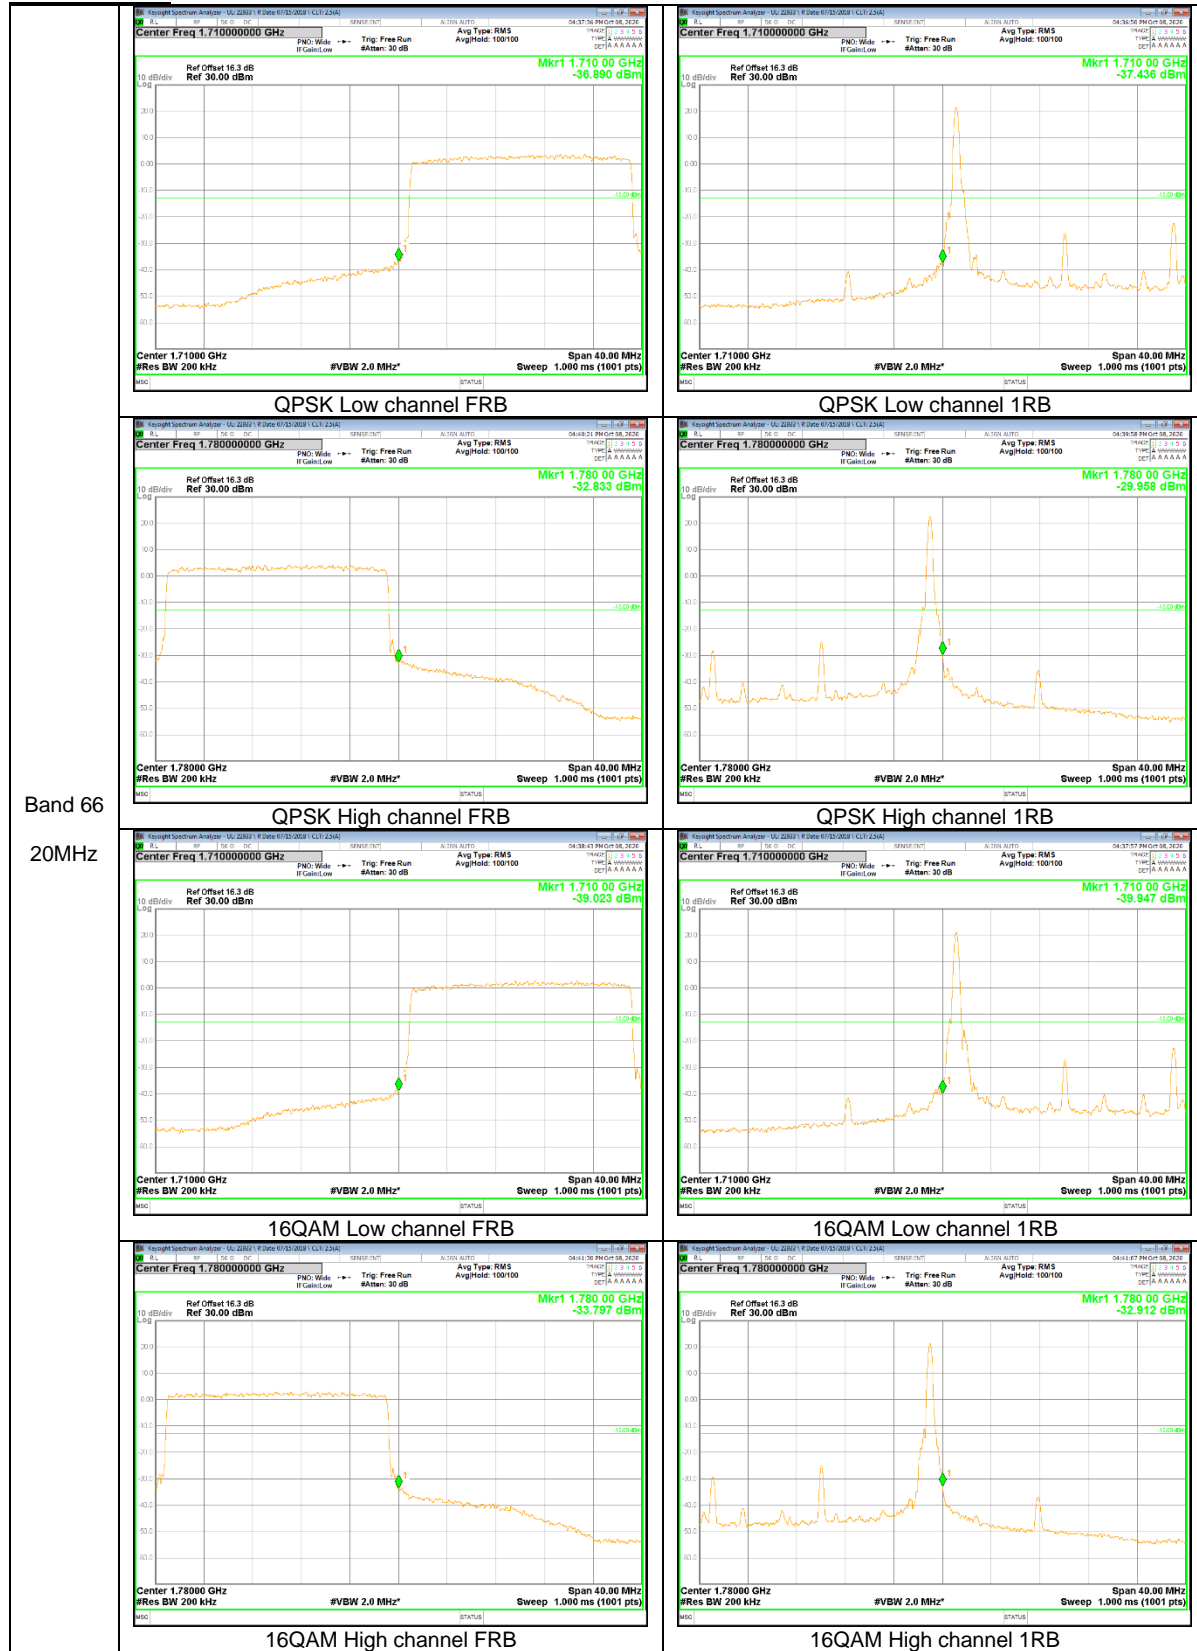

LTE Band 25

Band 25  
 20MHz

Band 25  
10MHz

Band 25  
 3MHz

Band 25  
1.4MHz

LTE Band 26

Band 26  
15MHz

Band 26  
 10MHz

Band 26  
 3MHz

LTE Band 66

Band 66  
 20MHz

Band 66  
15MHz

Band 66  
 5MHz