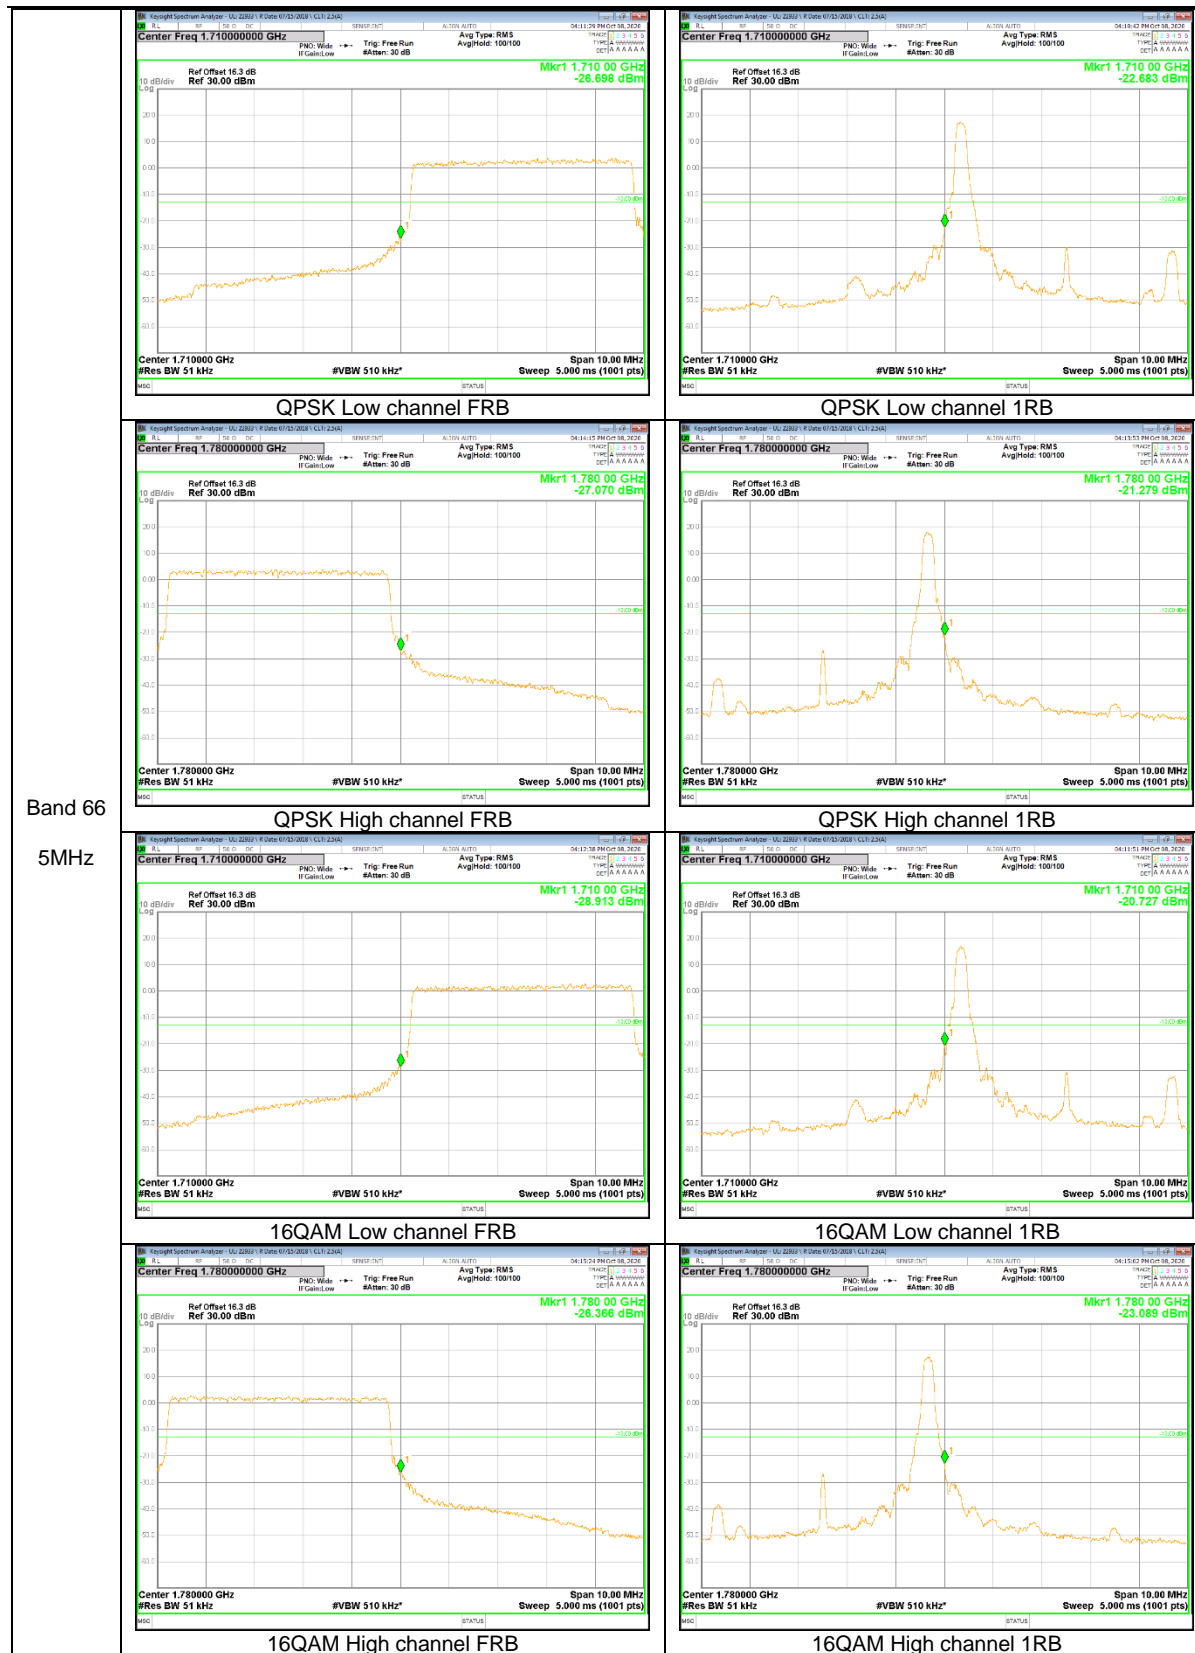

LTE Band 25

Band 25  
 20MHz

Band 25  
10MHz

Band 25  
 3MHz

Band 25  
1.4MHz

LTE Band 26

Band 26  
15MHz

Band 26  
 10MHz

Band 26  
 3MHz

LTE Band 66

Band 66  
 20MHz

Band 66  
15MHz

Band 66  
 5MHz