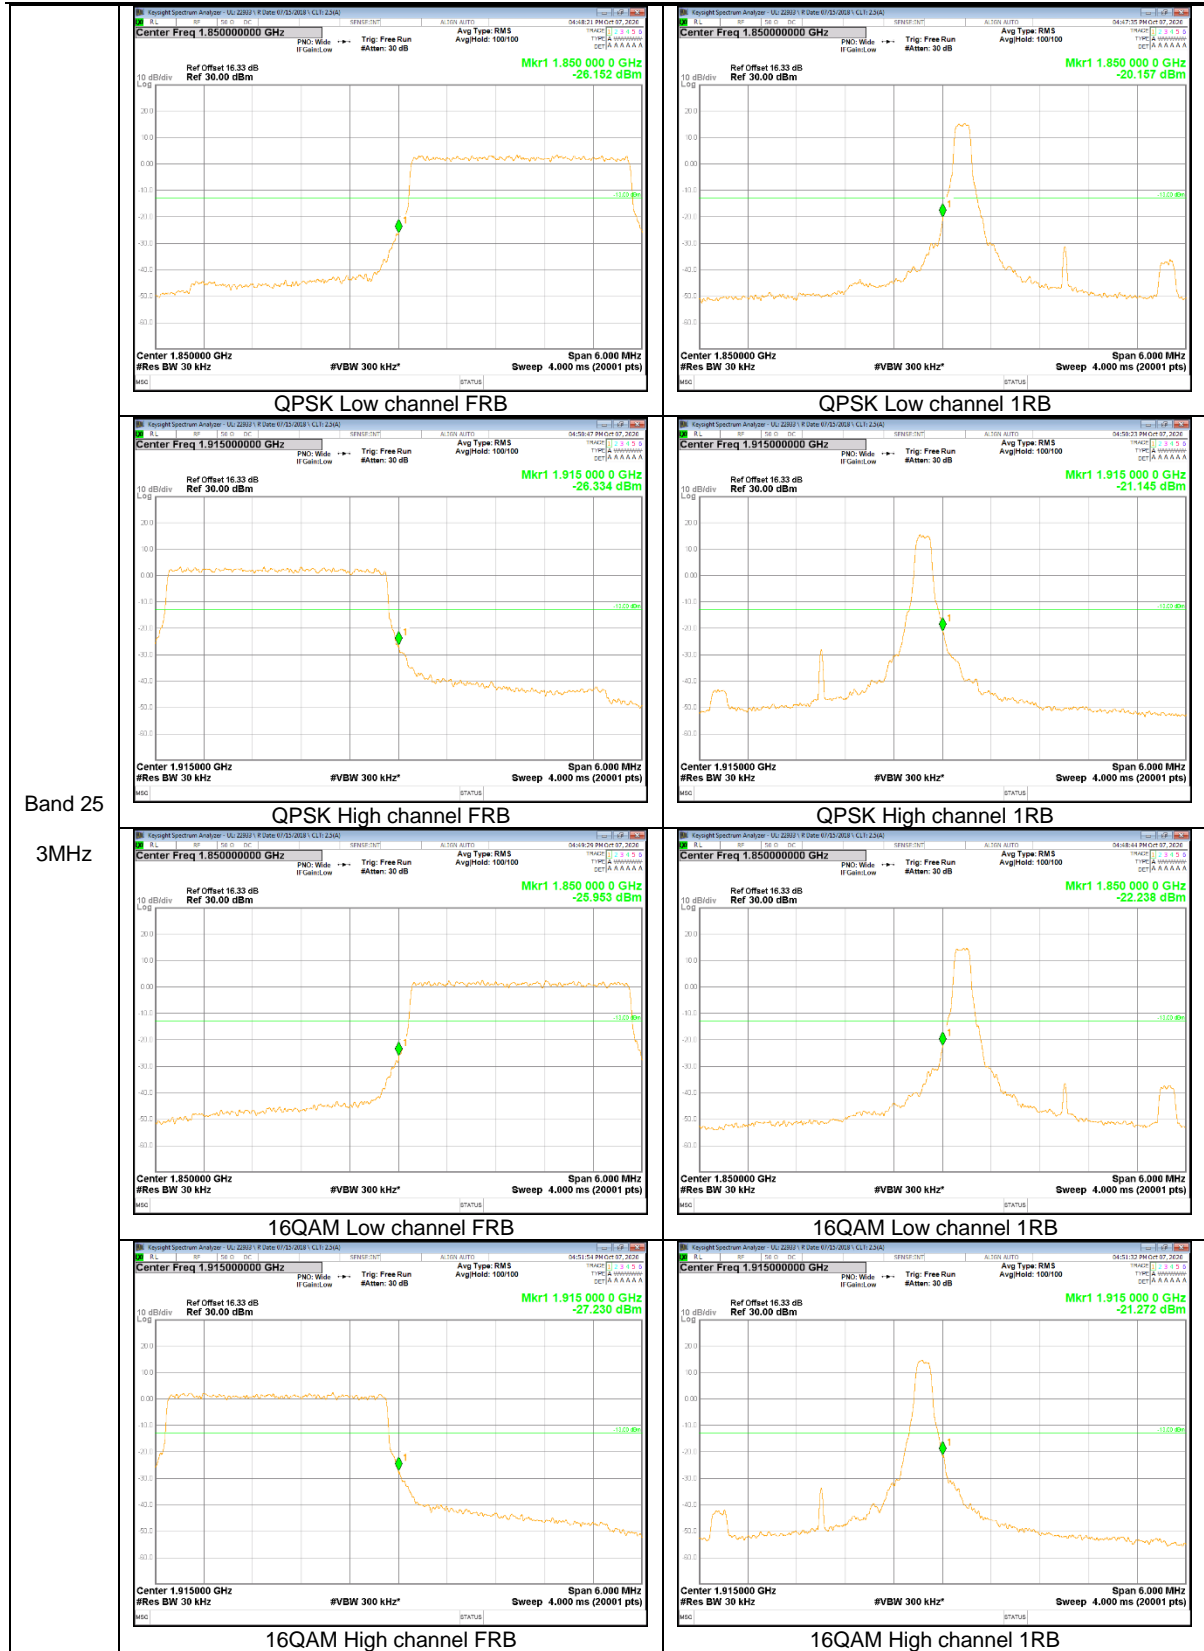

LTE Band 25

Band 25  
 20MHz

Band 25  
10MHz

Band 25  
 3MHz

Band 25  
1.4MHz

LTE Band 26

Band 26  
15MHz

Band 26  
 10MHz

Band 26  
 3MHz

LTE Band 66

Band 66  
 20MHz

Band 66  
15MHz

Band 66  
 5MHz