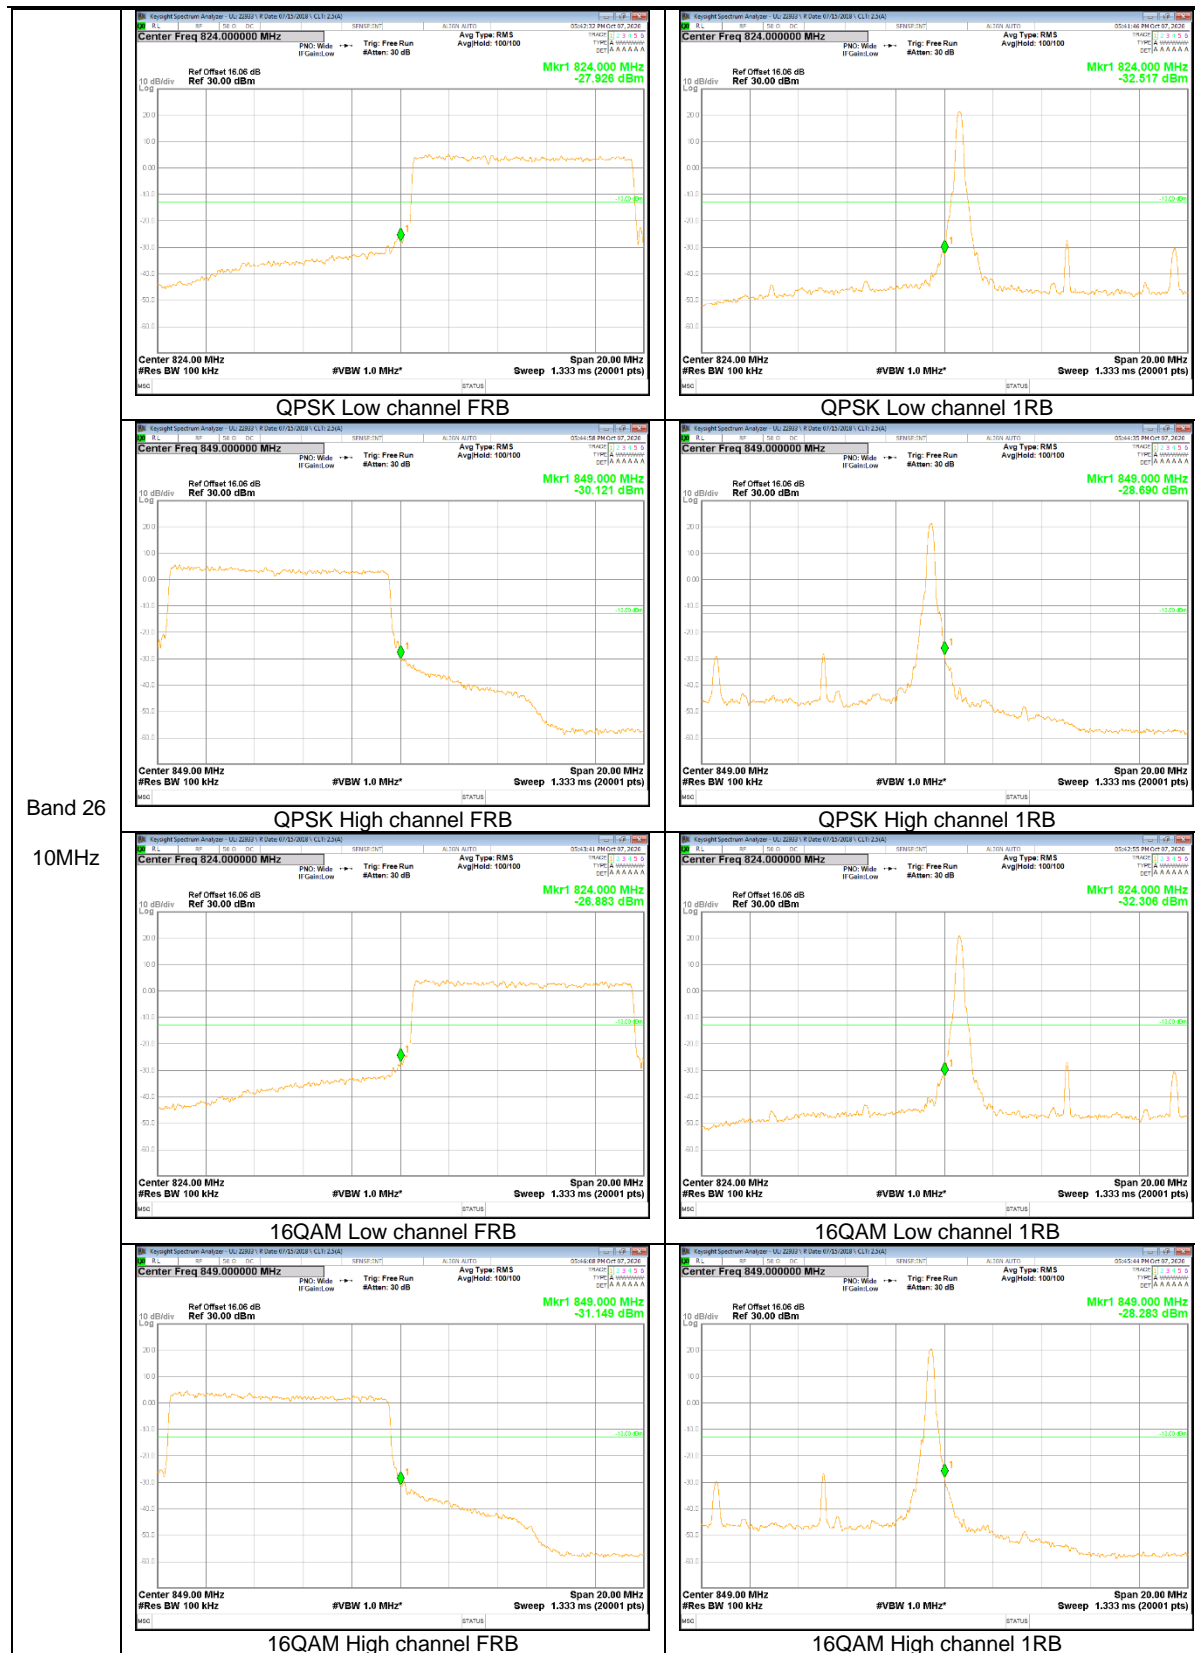

LTE Band 25

Band 25  
 20MHz

Band 25  
10MHz

Band 25  
 3MHz

Band 25  
1.4MHz

LTE Band 26

Band 26  
15MHz

Band 26  
 10MHz

Band 26  
 3MHz

LTE Band 66

Band 66  
 20MHz

Band 66  
15MHz

Band 66  
 5MHz