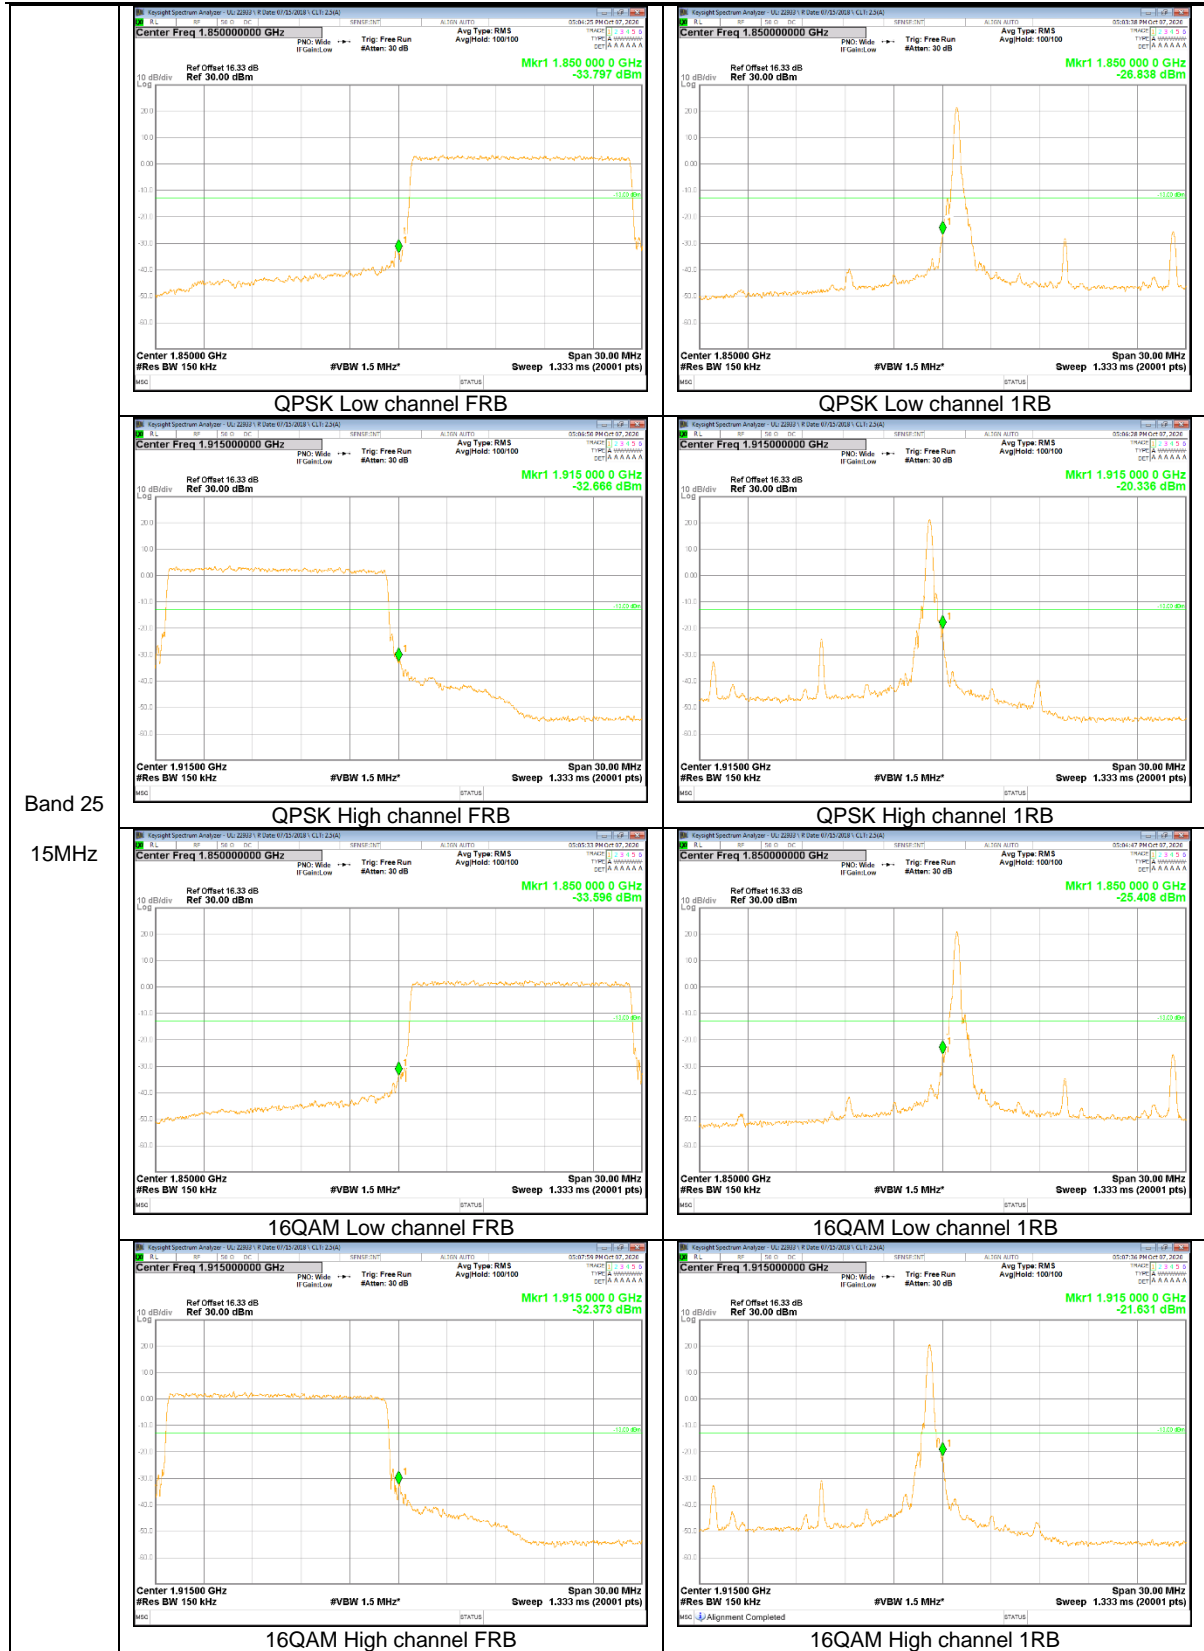

LTE Band 25

Band 25  
 20MHz

Band 25  
10MHz

Band 25  
 3MHz

Band 25  
1.4MHz

LTE Band 26

Band 26  
15MHz

Band 26  
 10MHz

Band 26  
 3MHz

LTE Band 66

Band 66  
 20MHz

Band 66  
15MHz

Band 66  
 5MHz