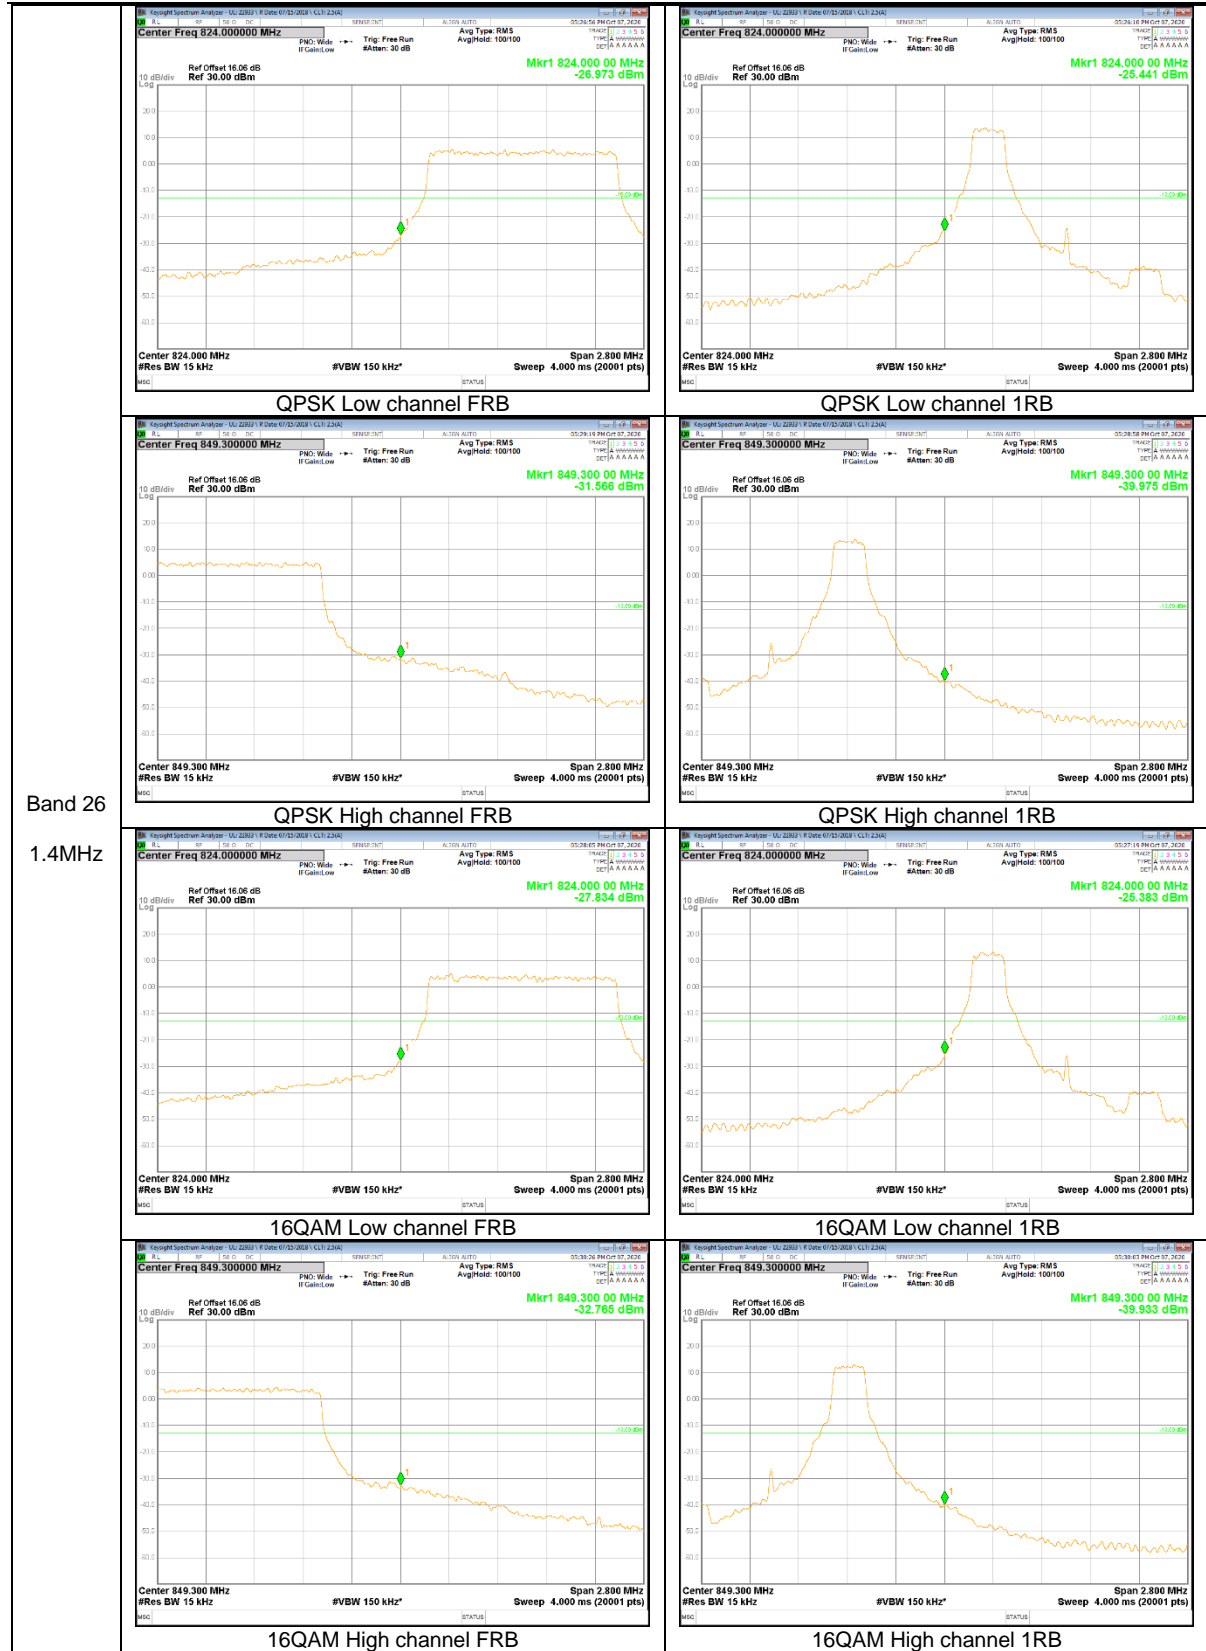

LTE Band 25

Band 25  
 20MHz

Band 25  
10MHz

Band 25  
 3MHz

Band 25  
1.4MHz

LTE Band 26

Band 26  
15MHz

Band 26  
 10MHz

Band 26  
 3MHz

LTE Band 66

Band 66  
 20MHz

Band 66  
15MHz

Band 66  
 5MHz