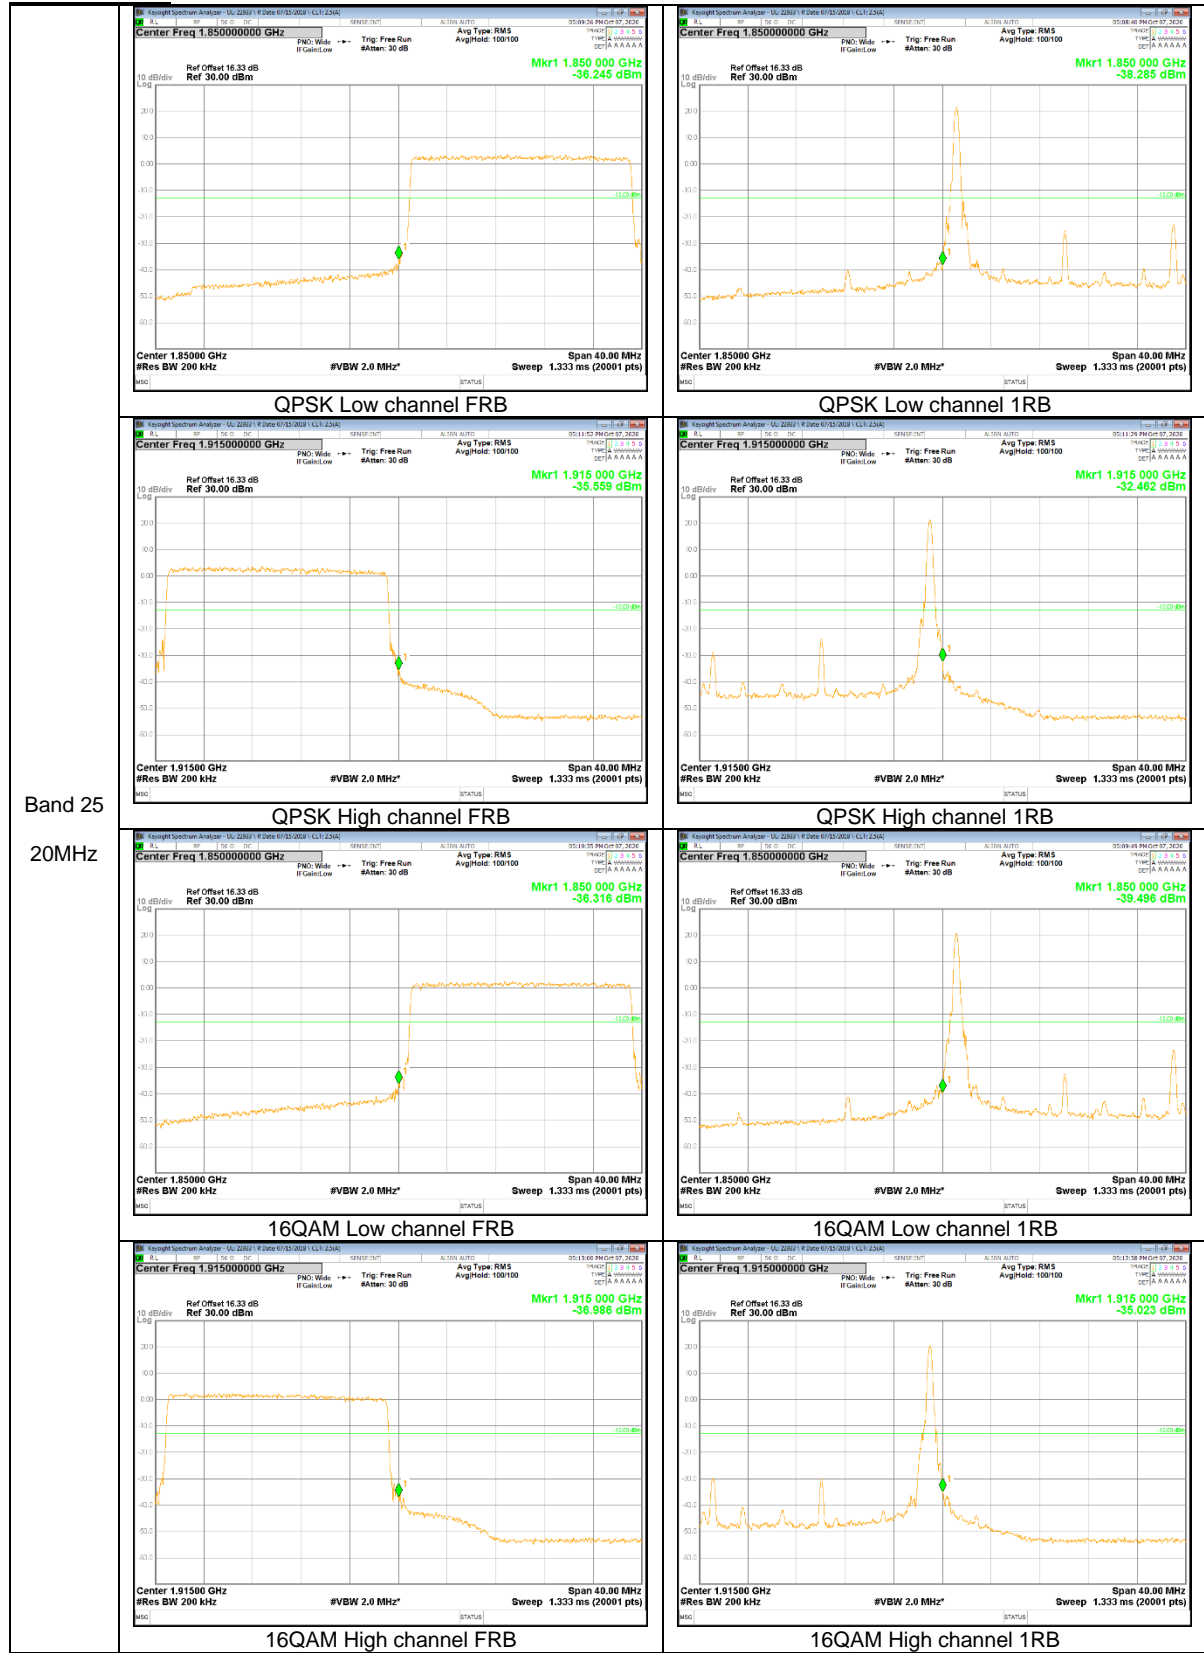

LTE Band 25

Band 25  
 20MHz

Band 25  
10MHz

Band 25  
 3MHz

Band 25  
1.4MHz

LTE Band 26

Band 26  
15MHz

Band 26  
 10MHz

Band 26  
 3MHz

LTE Band 66

Band 66  
 20MHz

Band 66  
15MHz

Band 66  
 5MHz