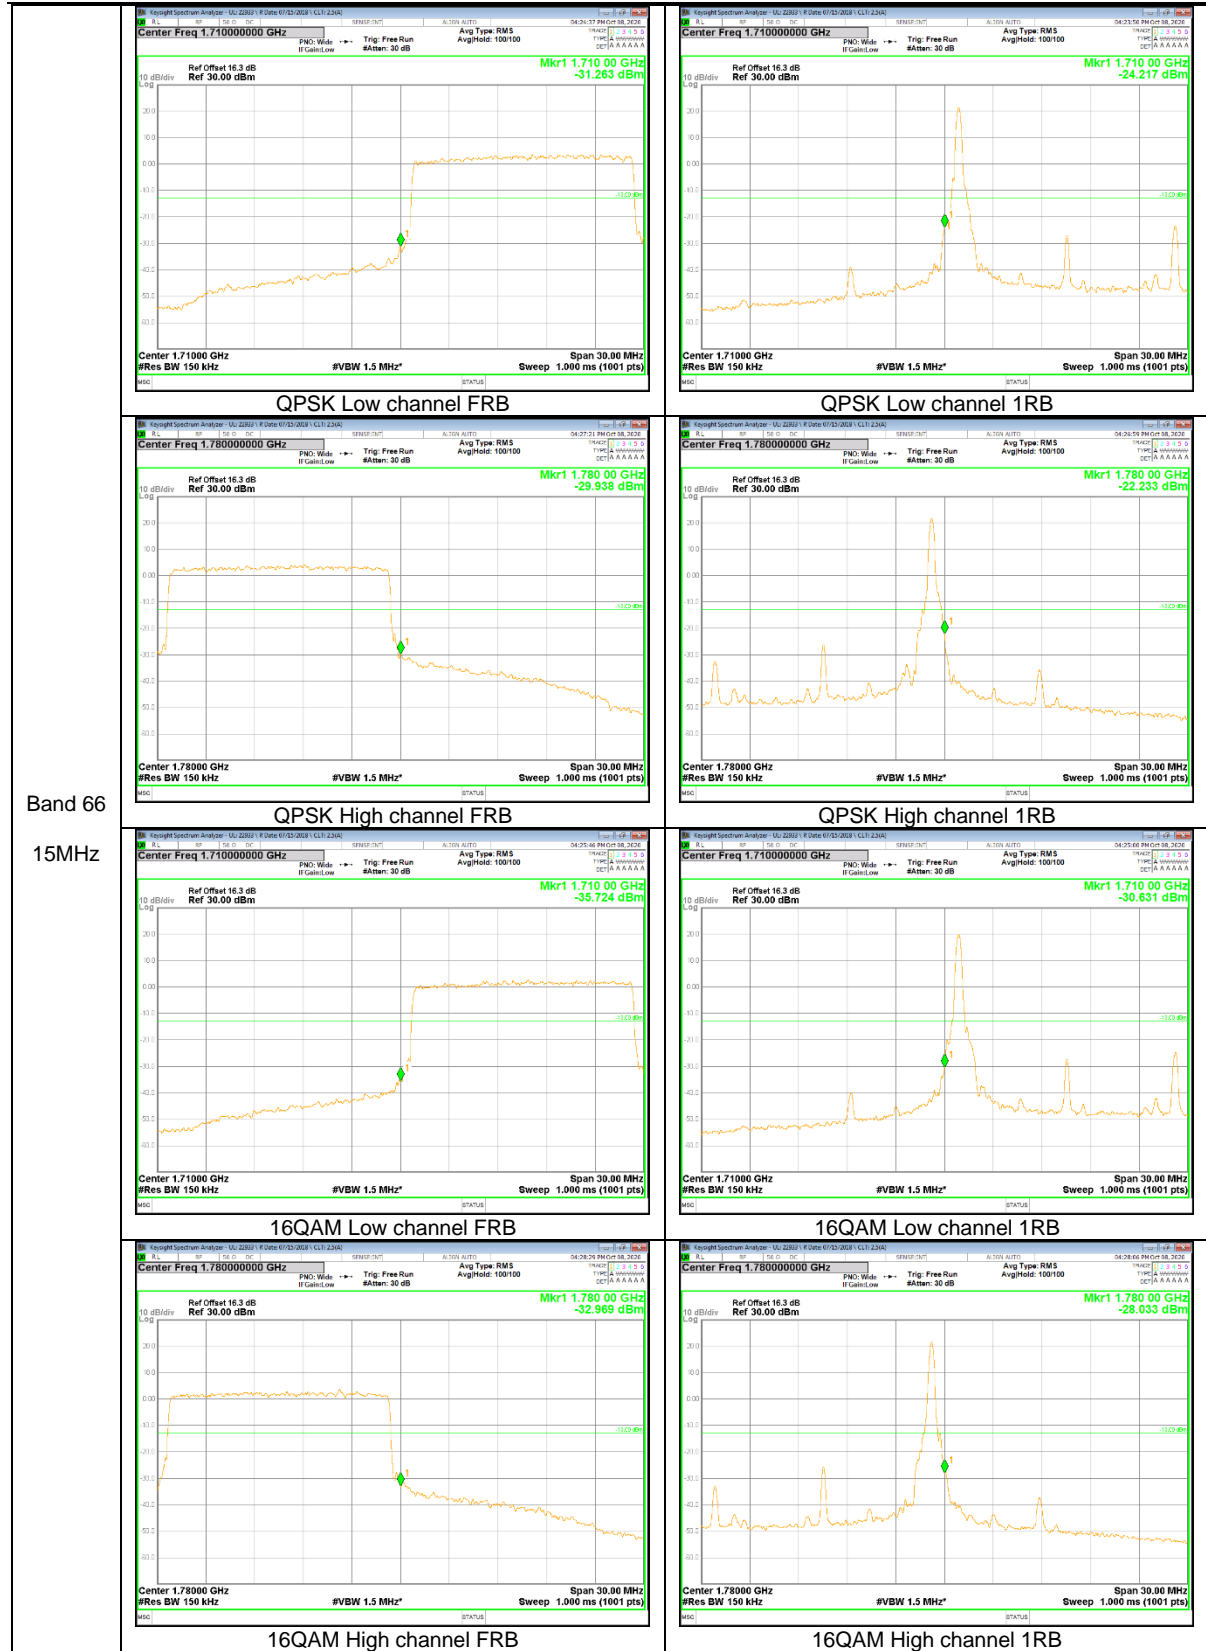

LTE Band 25

Band 25  
 20MHz

Band 25  
10MHz

Band 25  
 3MHz

Band 25  
1.4MHz

LTE Band 26

Band 26  
15MHz

Band 26  
 10MHz

Band 26  
 3MHz

LTE Band 66

Band 66  
 20MHz

Band 66  
15MHz

Band 66  
 5MHz