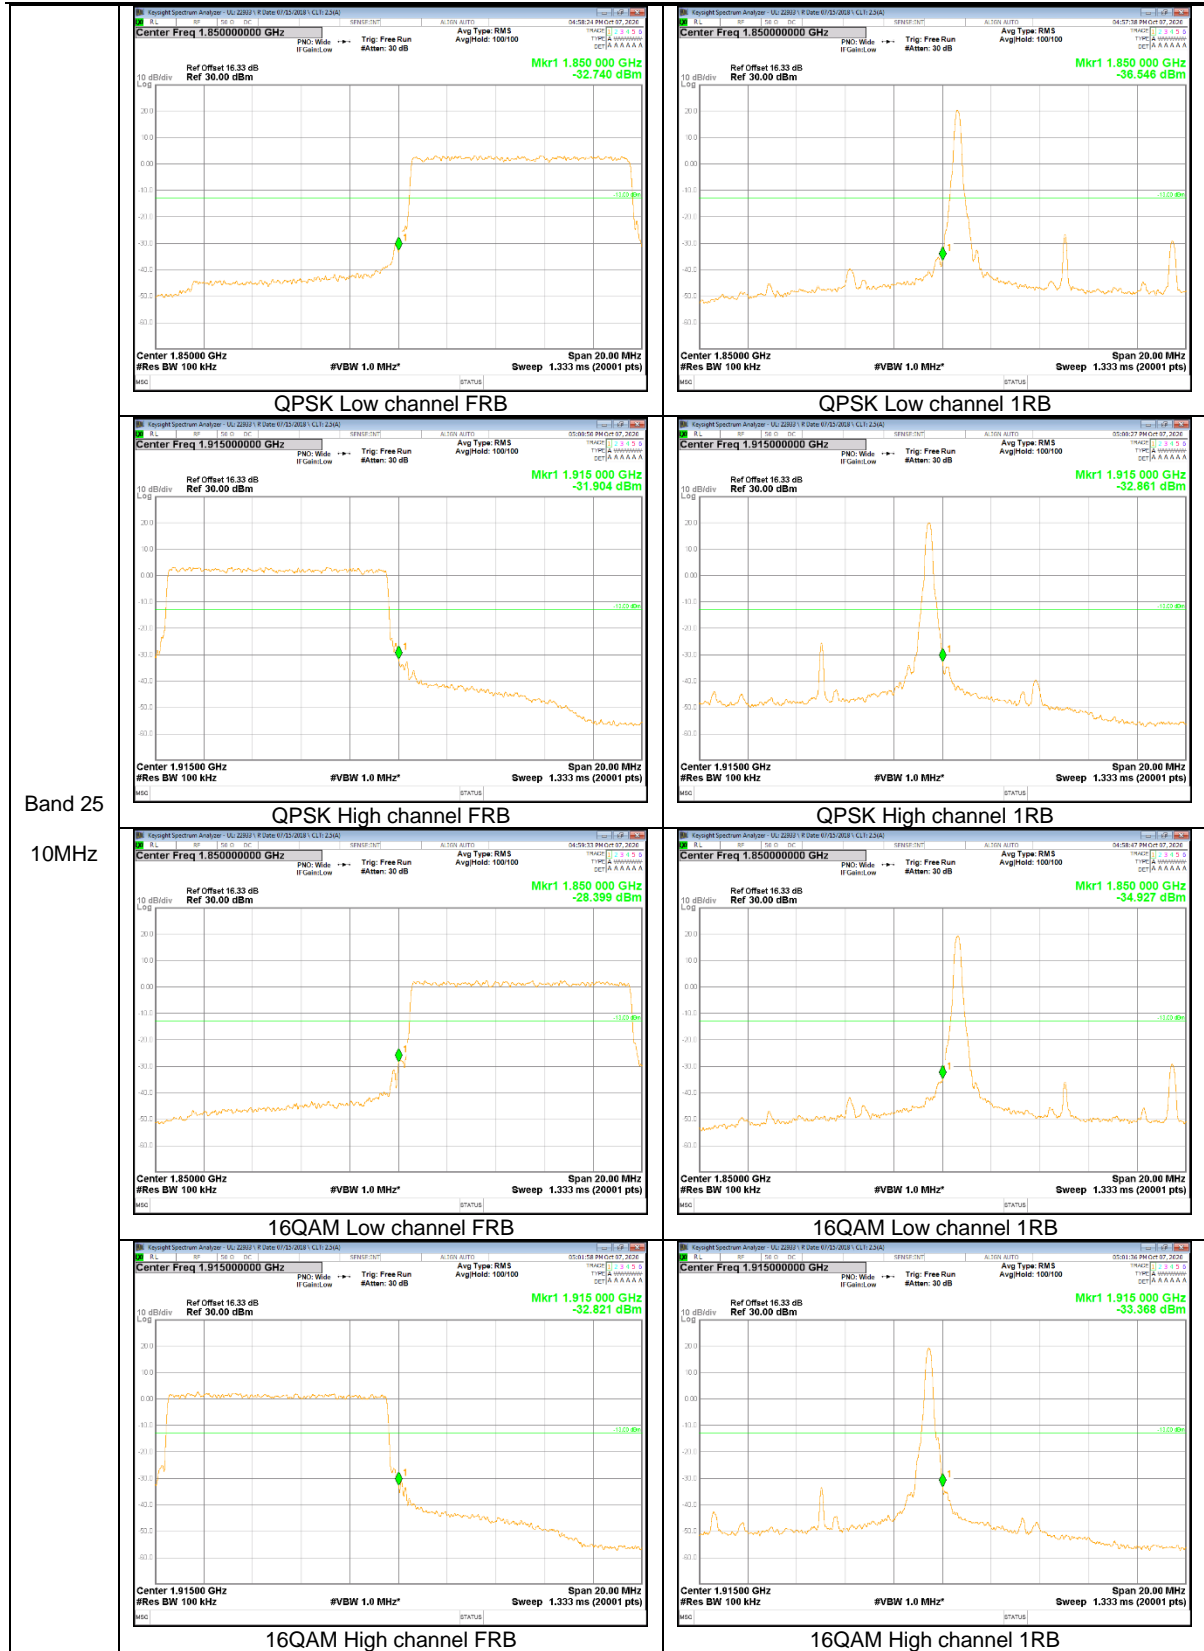

LTE Band 25

Band 25  
 20MHz

Band 25  
10MHz

Band 25  
 3MHz

Band 25  
1.4MHz

LTE Band 26

Band 26  
15MHz

Band 26  
 10MHz

Band 26  
 3MHz

LTE Band 66

Band 66  
 20MHz

Band 66  
15MHz

Band 66  
 5MHz