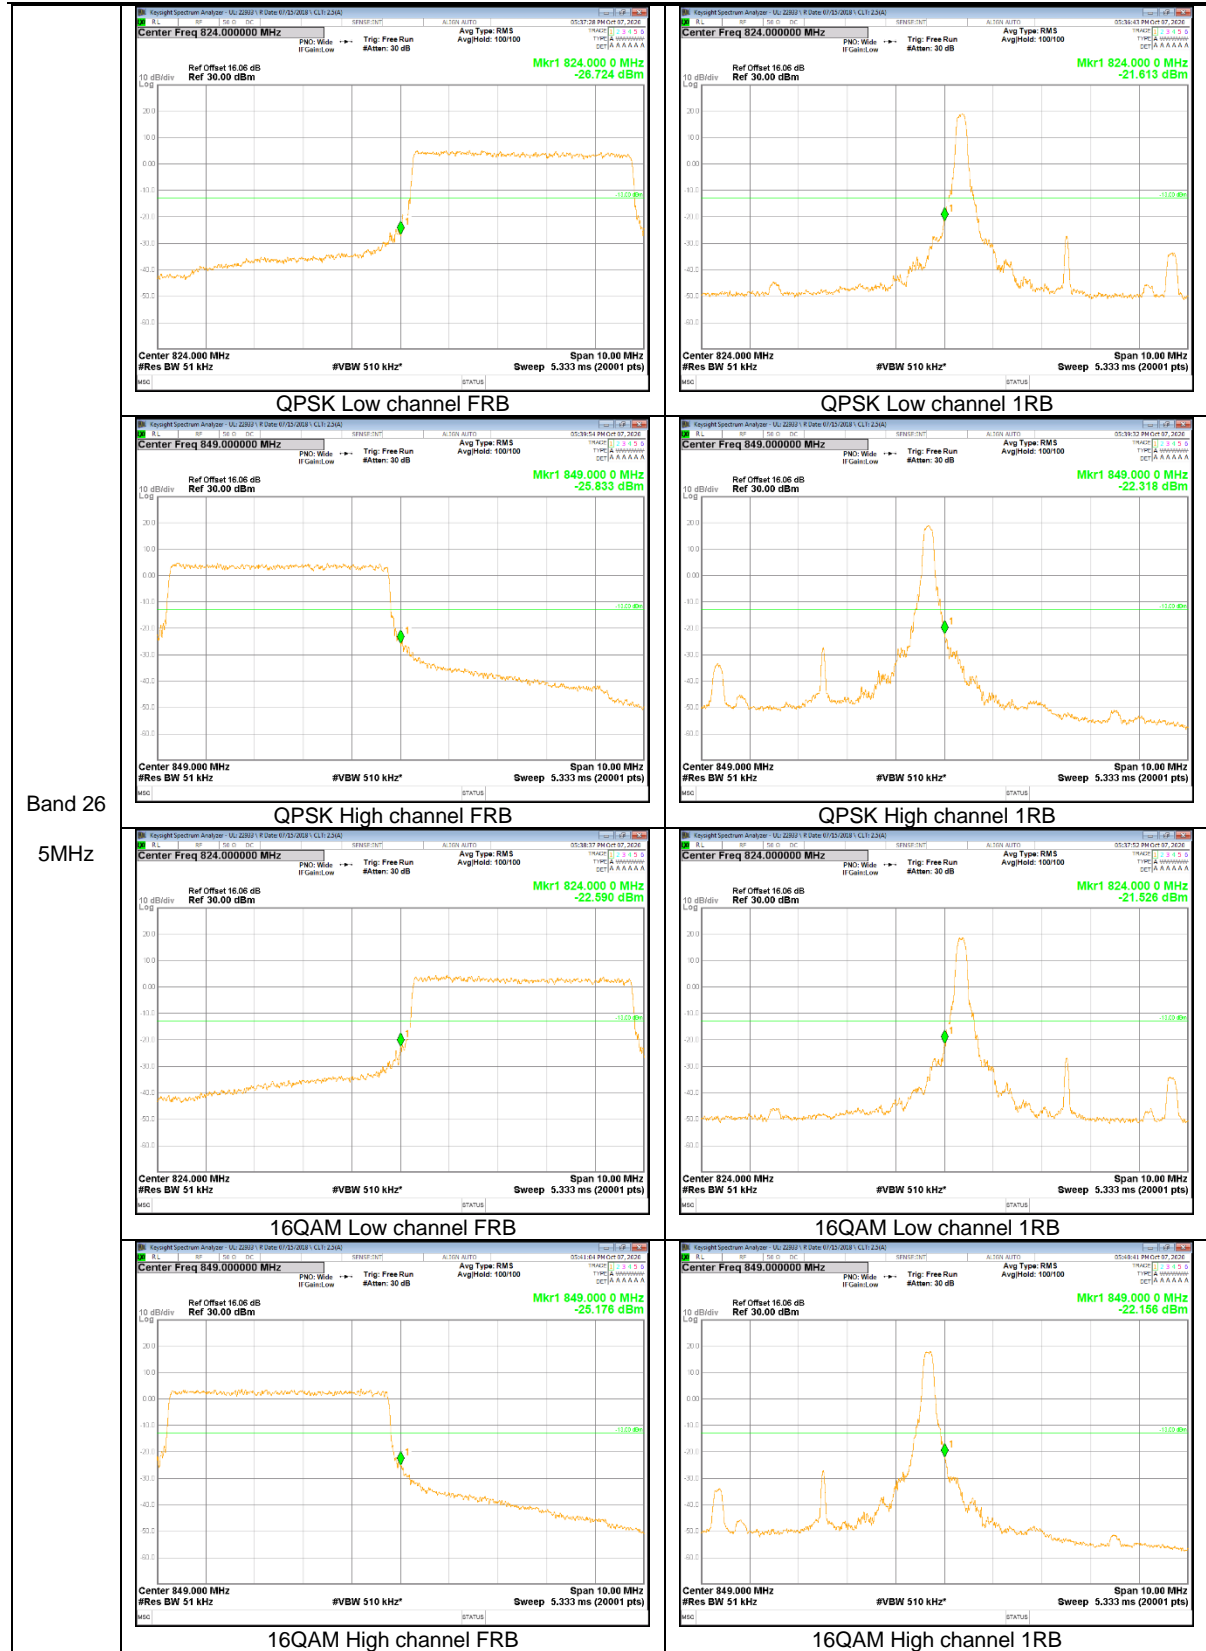

LTE Band 25

Band 25  
 20MHz

Band 25  
10MHz

Band 25  
 3MHz

Band 25  
1.4MHz

LTE Band 26

Band 26  
15MHz

Band 26  
 10MHz

Band 26  
 3MHz

LTE Band 66

Band 66  
 20MHz

Band 66  
15MHz

Band 66  
 5MHz