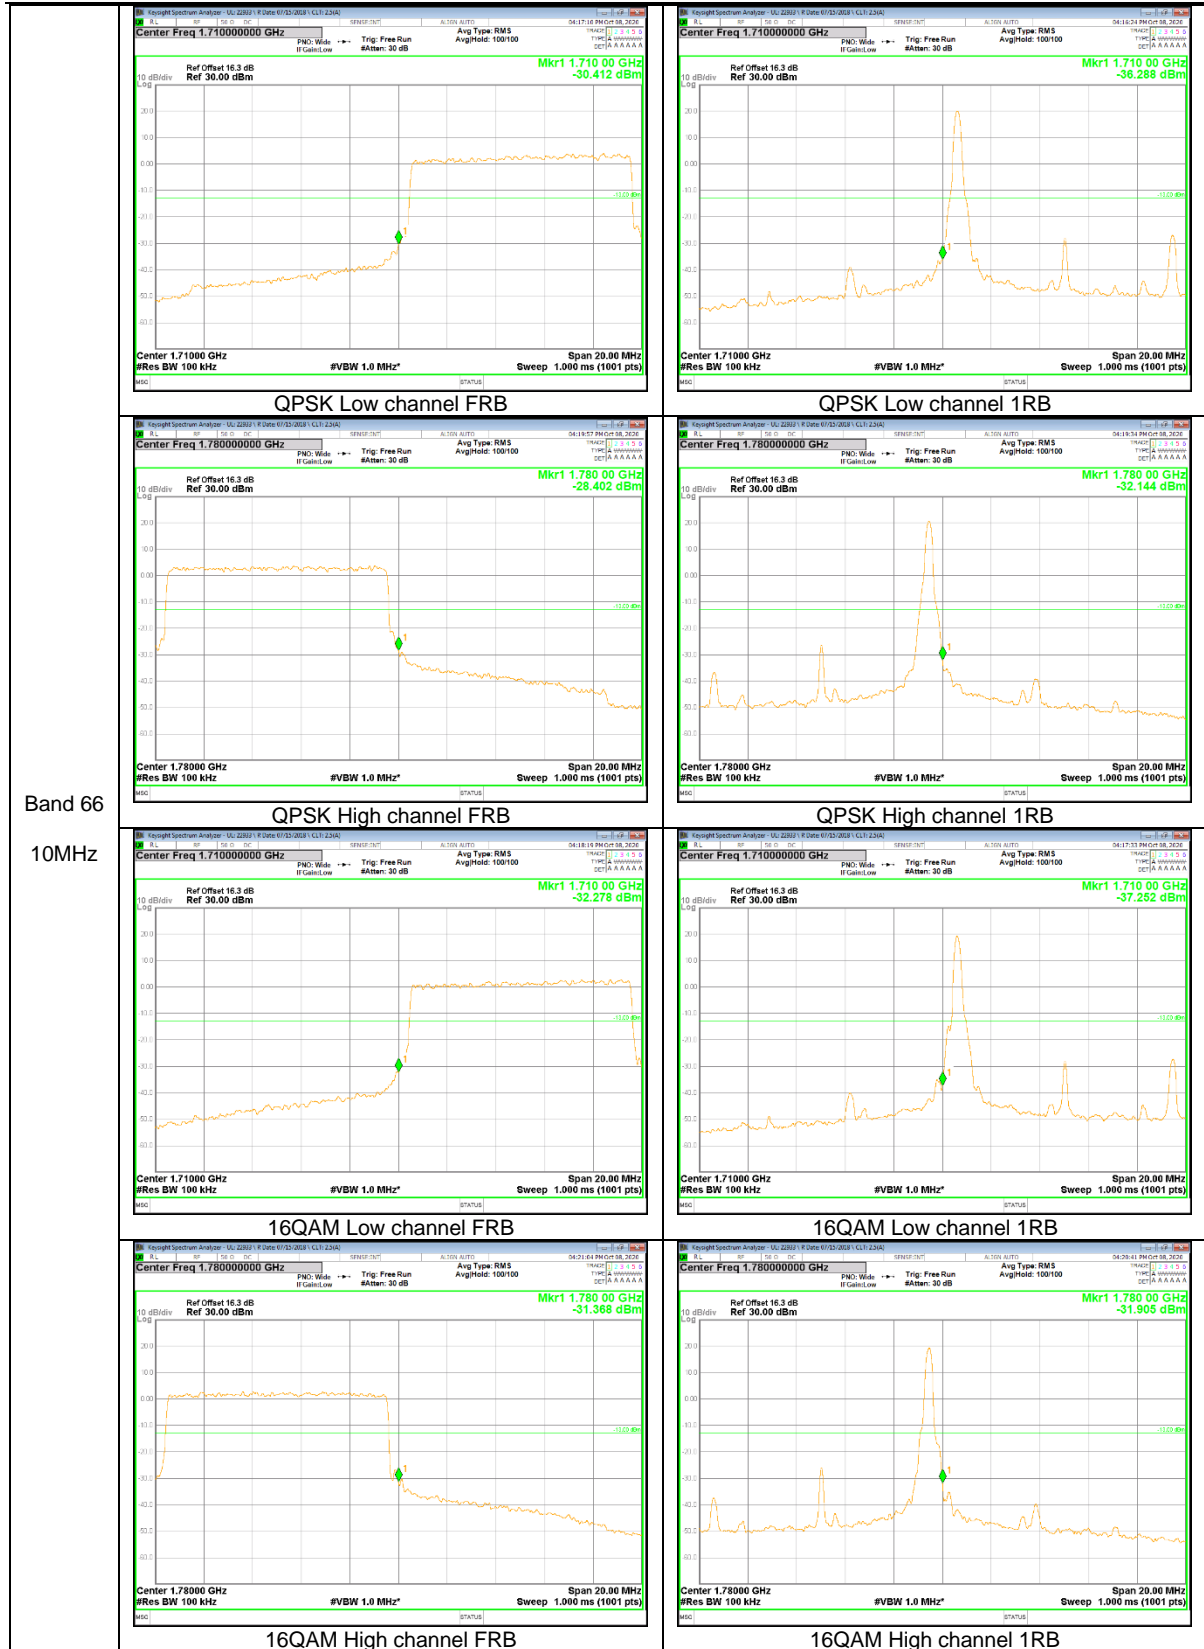

LTE Band 25

Band 25  
 20MHz

Band 25  
10MHz

Band 25  
 3MHz

Band 25  
1.4MHz

LTE Band 26

Band 26  
15MHz

Band 26  
 10MHz

Band 26  
 3MHz

LTE Band 66

Band 66  
 20MHz

Band 66  
15MHz

Band 66  
 5MHz