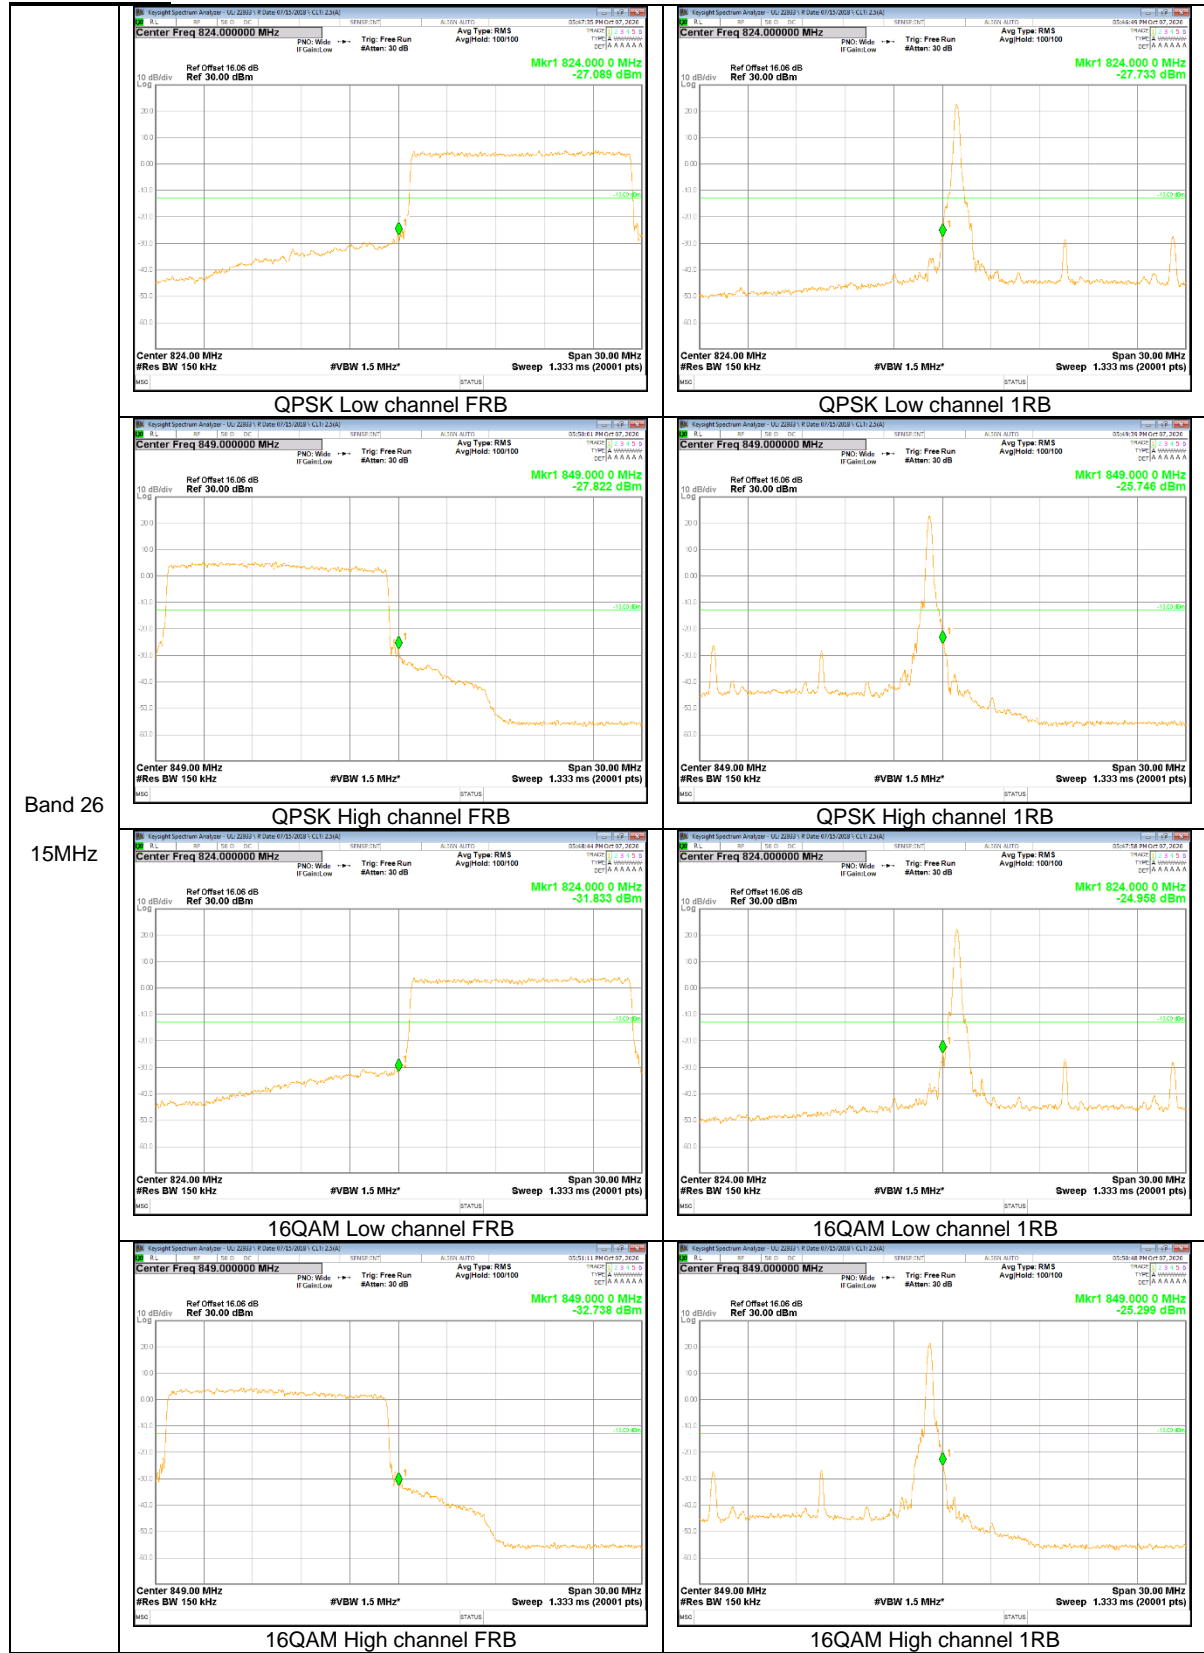

LTE Band 25

Band 25  
 20MHz

Band 25  
10MHz

Band 25  
 3MHz

Band 25  
1.4MHz

LTE Band 26

Band 26  
15MHz

Band 26  
 10MHz

Band 26  
 3MHz

LTE Band 66

Band 66  
 20MHz

Band 66  
15MHz

Band 66  
 5MHz