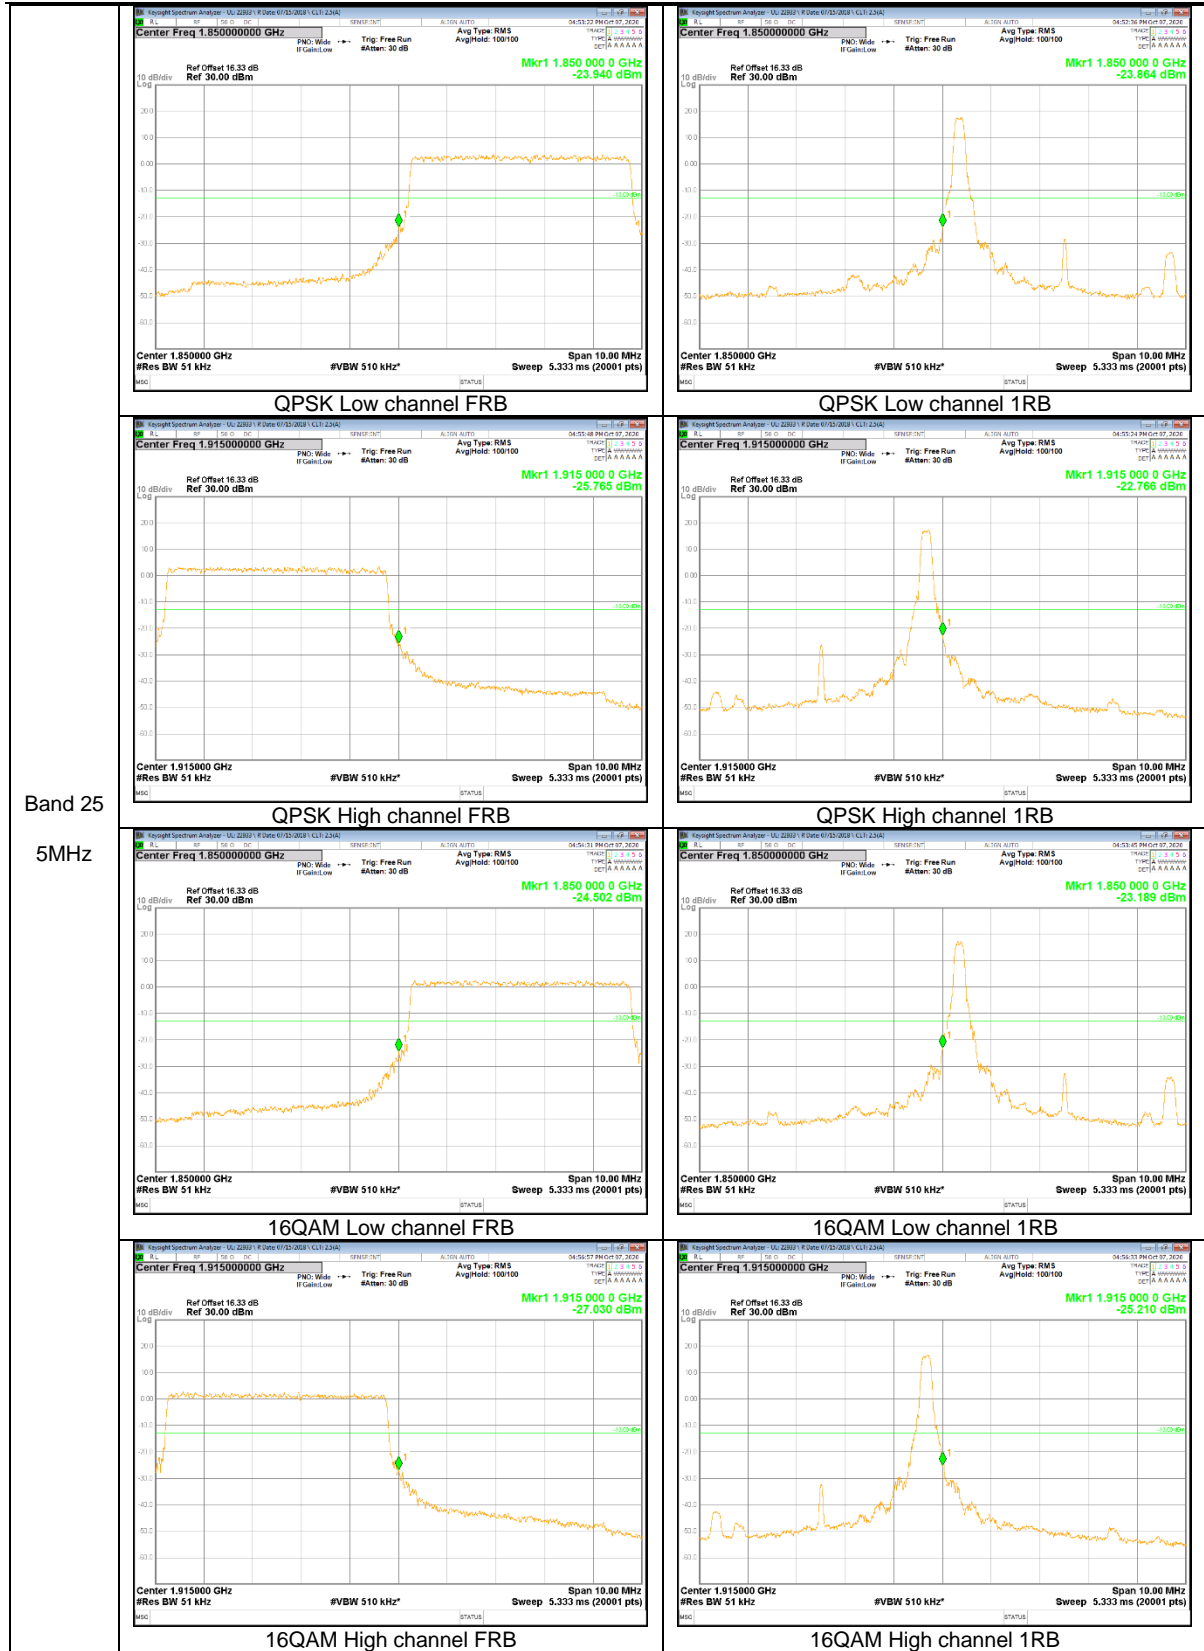

LTE Band 25

Band 25  
 20MHz

Band 25  
10MHz

Band 25  
 3MHz

Band 25  
1.4MHz

LTE Band 26

Band 26  
15MHz

Band 26  
 10MHz

Band 26  
 3MHz

LTE Band 66

Band 66  
 20MHz

Band 66  
15MHz

Band 66  
 5MHz