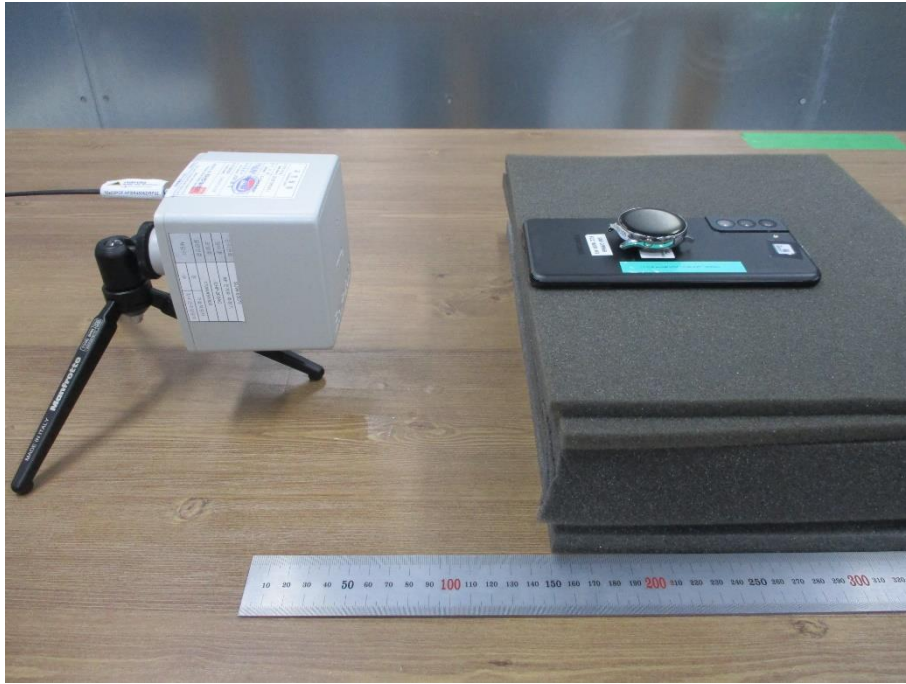

Edge 1 (15cm distance)

Edge 2 (15cm distance)

Edge 3 (15cm distance)

Edge 4 (15cm distance)

Top charger below client (20cm distance)

With USB cable (15cm distance)

3) **CONFIGURATION 5 & 6**

Edge 1 (15cm distance)

Edge 2 (15cm distance)

Edge 3 (15cm distance)

Edge 4 (15cm distance)

Top charger below client (20cm distance)

With USB cable (15cm distance)

**END OF TEST PHOTO**