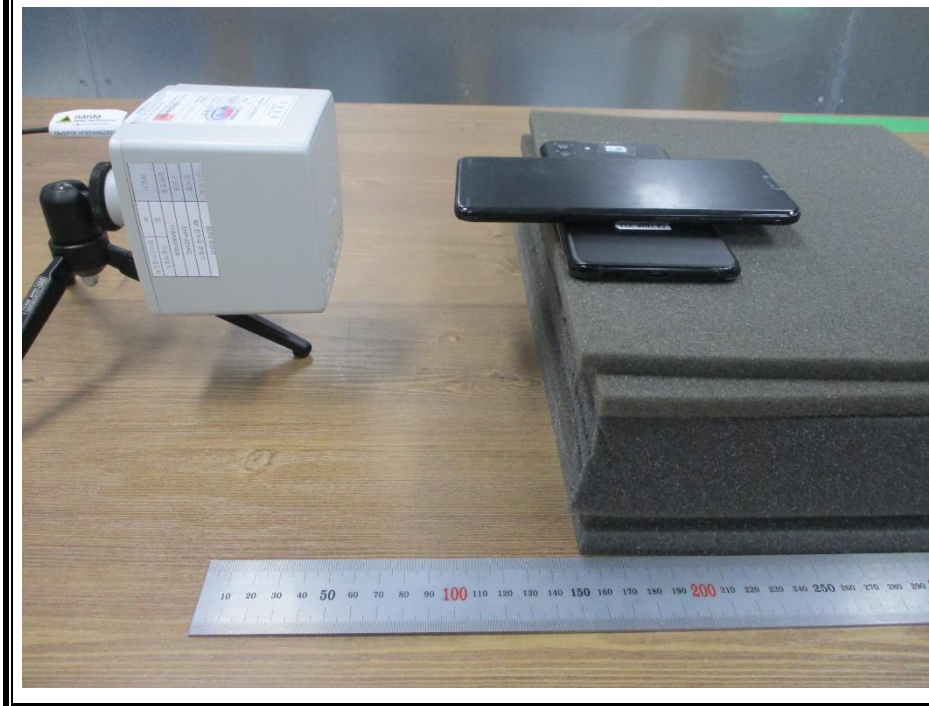

## 1) CONFIGURATION 1 & 2

Edge 1 (15cm distance)

Edge 2 (15cm distance)

Edge 3 (15cm distance)

Edge 4 (15cm distance)

Top charger below client (20cm distance)

With USB cable (15cm distance)

2) **CONFIGURATION 3 & 4**

Edge 1 (15cm distance)

Edge 2 (15cm distance)

Edge 3 (15cm distance)

Edge 4 (15cm distance)

Top charger below client (20cm distance)

With USB cable (15cm distance)

3) **CONFIGURATION 5 & 6**

Edge 1 (15cm distance)

Edge 2 (15cm distance)

Edge 3 (15cm distance)

Edge 4 (15cm distance)

Top charger below client (20cm distance)

With USB cable (15cm distance)

**END OF TEST PHOTO**