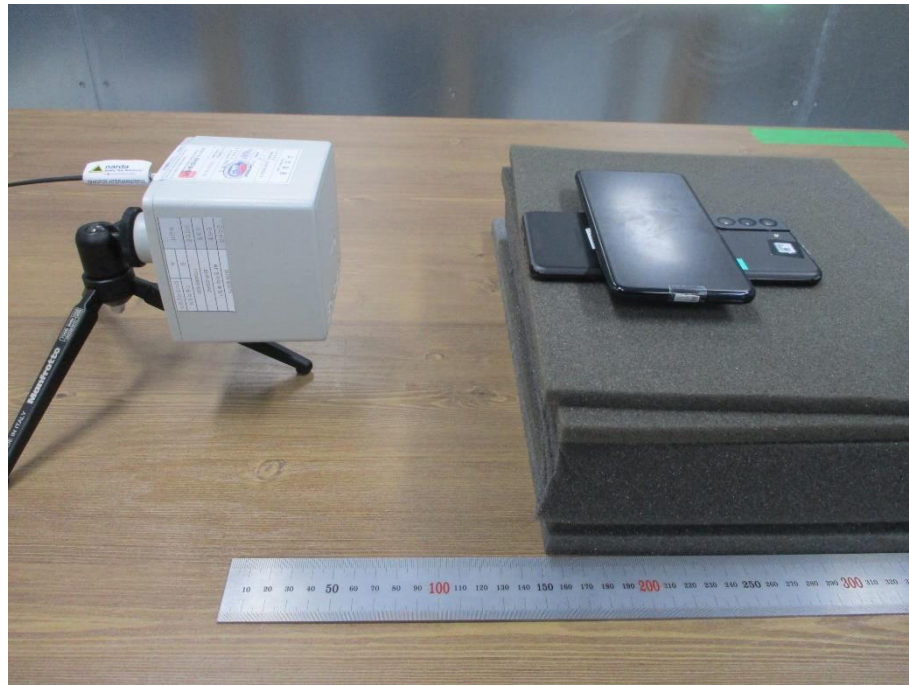

## 1) CONFIGURATION 1 & 2

Edge 1 (15cm distance)

Edge 2 (15cm distance)

Edge 3 (15cm distance)

Edge 4 (15cm distance)

Top charger below client (20cm distance)

With USB cable (15cm distance)

2) **CONFIGURATION 3 & 4**

Edge 1 (15cm distance)

Edge 2 (15cm distance)

Edge 3 (15cm distance)

Edge 4 (15cm distance)

Top charger below client (20cm distance)

With USB cable (15cm distance)

3) **CONFIGURATION 5 & 6**

Edge 1 (15cm distance)

Edge 2 (15cm distance)

Edge 3 (15cm distance)

Edge 4 (15cm distance)

Top charger below client (20cm distance)

With USB cable (15cm distance)

**END OF TEST PHOTO**