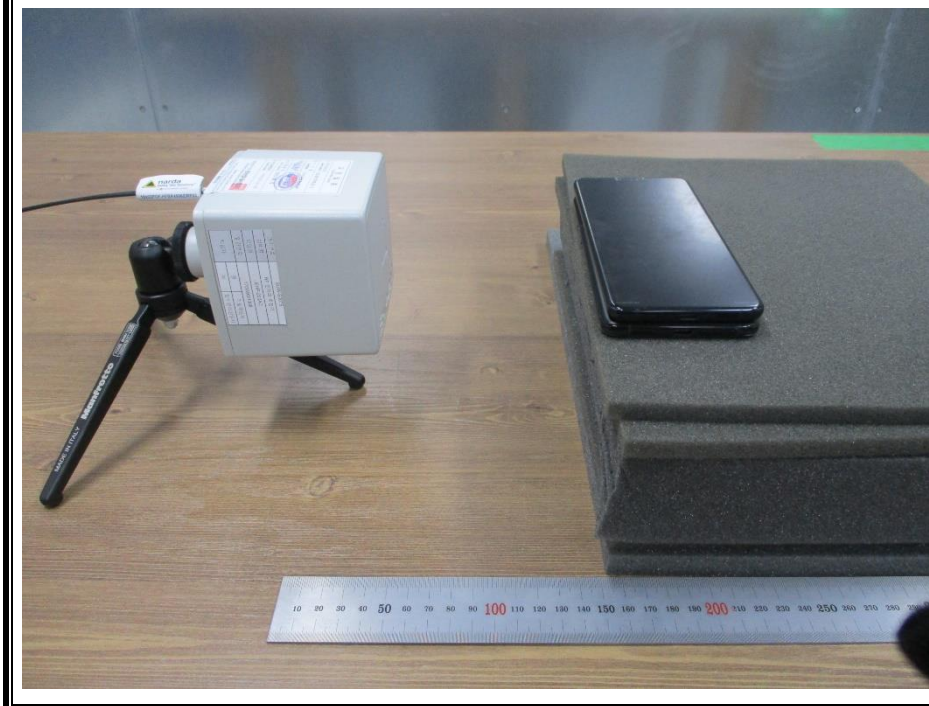

# Appendix: WPT MPE TEST SETUP PHOTOS

## 1) CONFIGURATION 1 & 2

Edge 1 (15cm distance)

Edge 2 (15cm distance)

Edge 3 (15cm distance)

Edge 4 (15cm distance)

Top charger below client (20cm distance)

With USB cable (15cm distance)

2) **CONFIGURATION 3 & 4**

Edge 1 (15cm distance)

Edge 2 (15cm distance)

Edge 3 (15cm distance)

Edge 4 (15cm distance)

Top charger below client (20cm distance)

With USB cable (15cm distance)

3) **CONFIGURATION 5 & 6**

Edge 1 (15cm distance)

Edge 2 (15cm distance)

Edge 3 (15cm distance)

Edge 4 (15cm distance)

Top charger below client (20cm distance)

With USB cable (15cm distance)

**END OF TEST PHOTO**