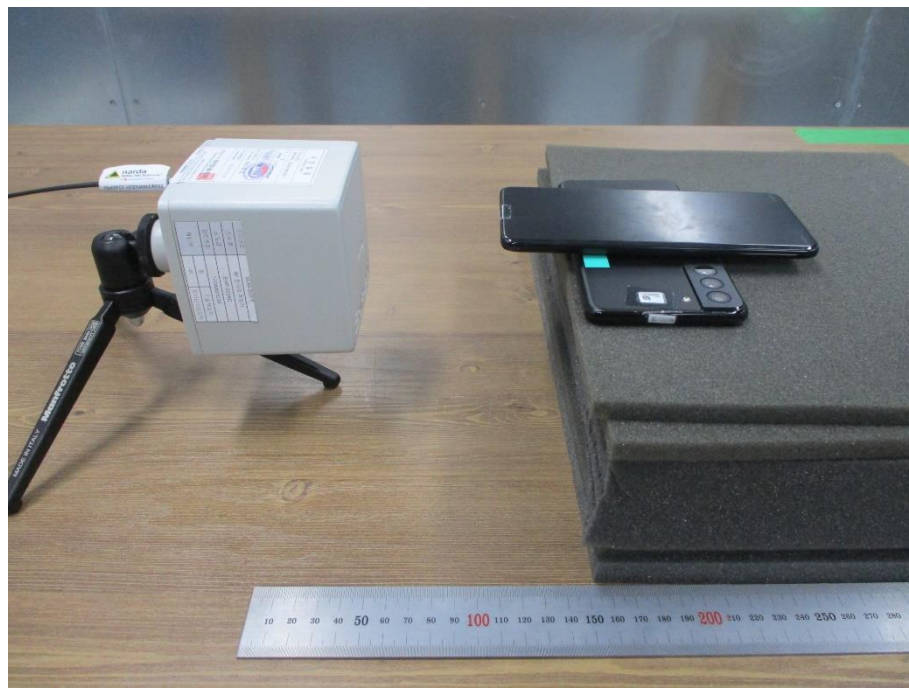

Edge 1 (15cm distance)

Edge 2 (15cm distance)

Edge 3 (15cm distance)

Edge 4 (15cm distance)

Top charger below client (20cm distance)

With USB cable (15cm distance)

3) **CONFIGURATION 5 & 6**

Edge 1 (15cm distance)

Edge 2 (15cm distance)

Edge 3 (15cm distance)

Edge 4 (15cm distance)

Top charger below client (20cm distance)

With USB cable (15cm distance)

**END OF TEST PHOTO**