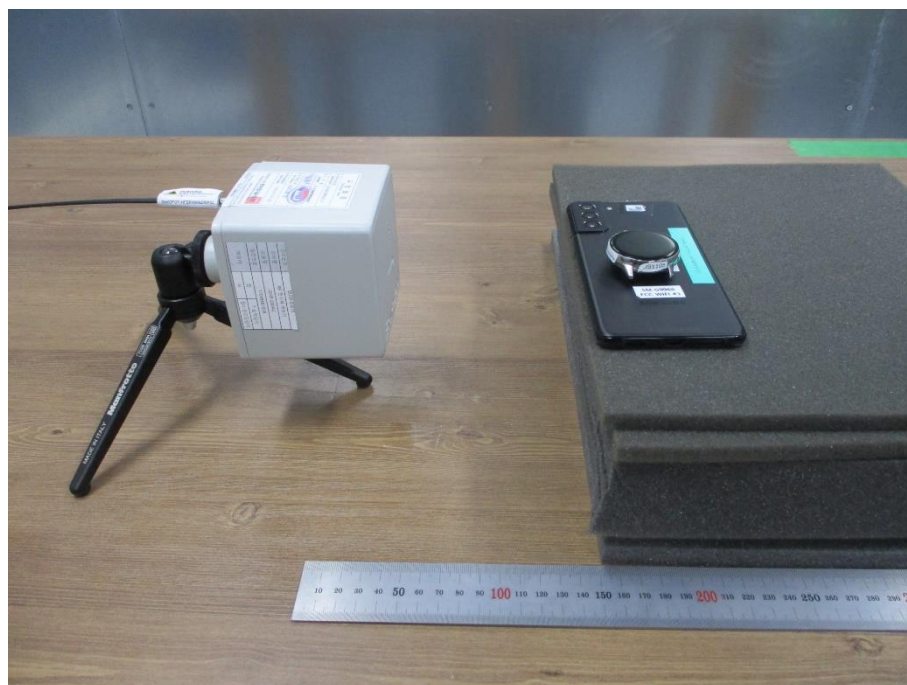

Edge 1 (15cm distance)

Edge 2 (15cm distance)

Edge 3 (15cm distance)

Edge 4 (15cm distance)

Top charger below client (20cm distance)

With USB cable (15cm distance)

3) **CONFIGURATION 5 & 6**

Edge 1 (15cm distance)

Edge 2 (15cm distance)

Edge 3 (15cm distance)

Edge 4 (15cm distance)

Top charger below client (20cm distance)

With USB cable (15cm distance)

**END OF TEST PHOTO**