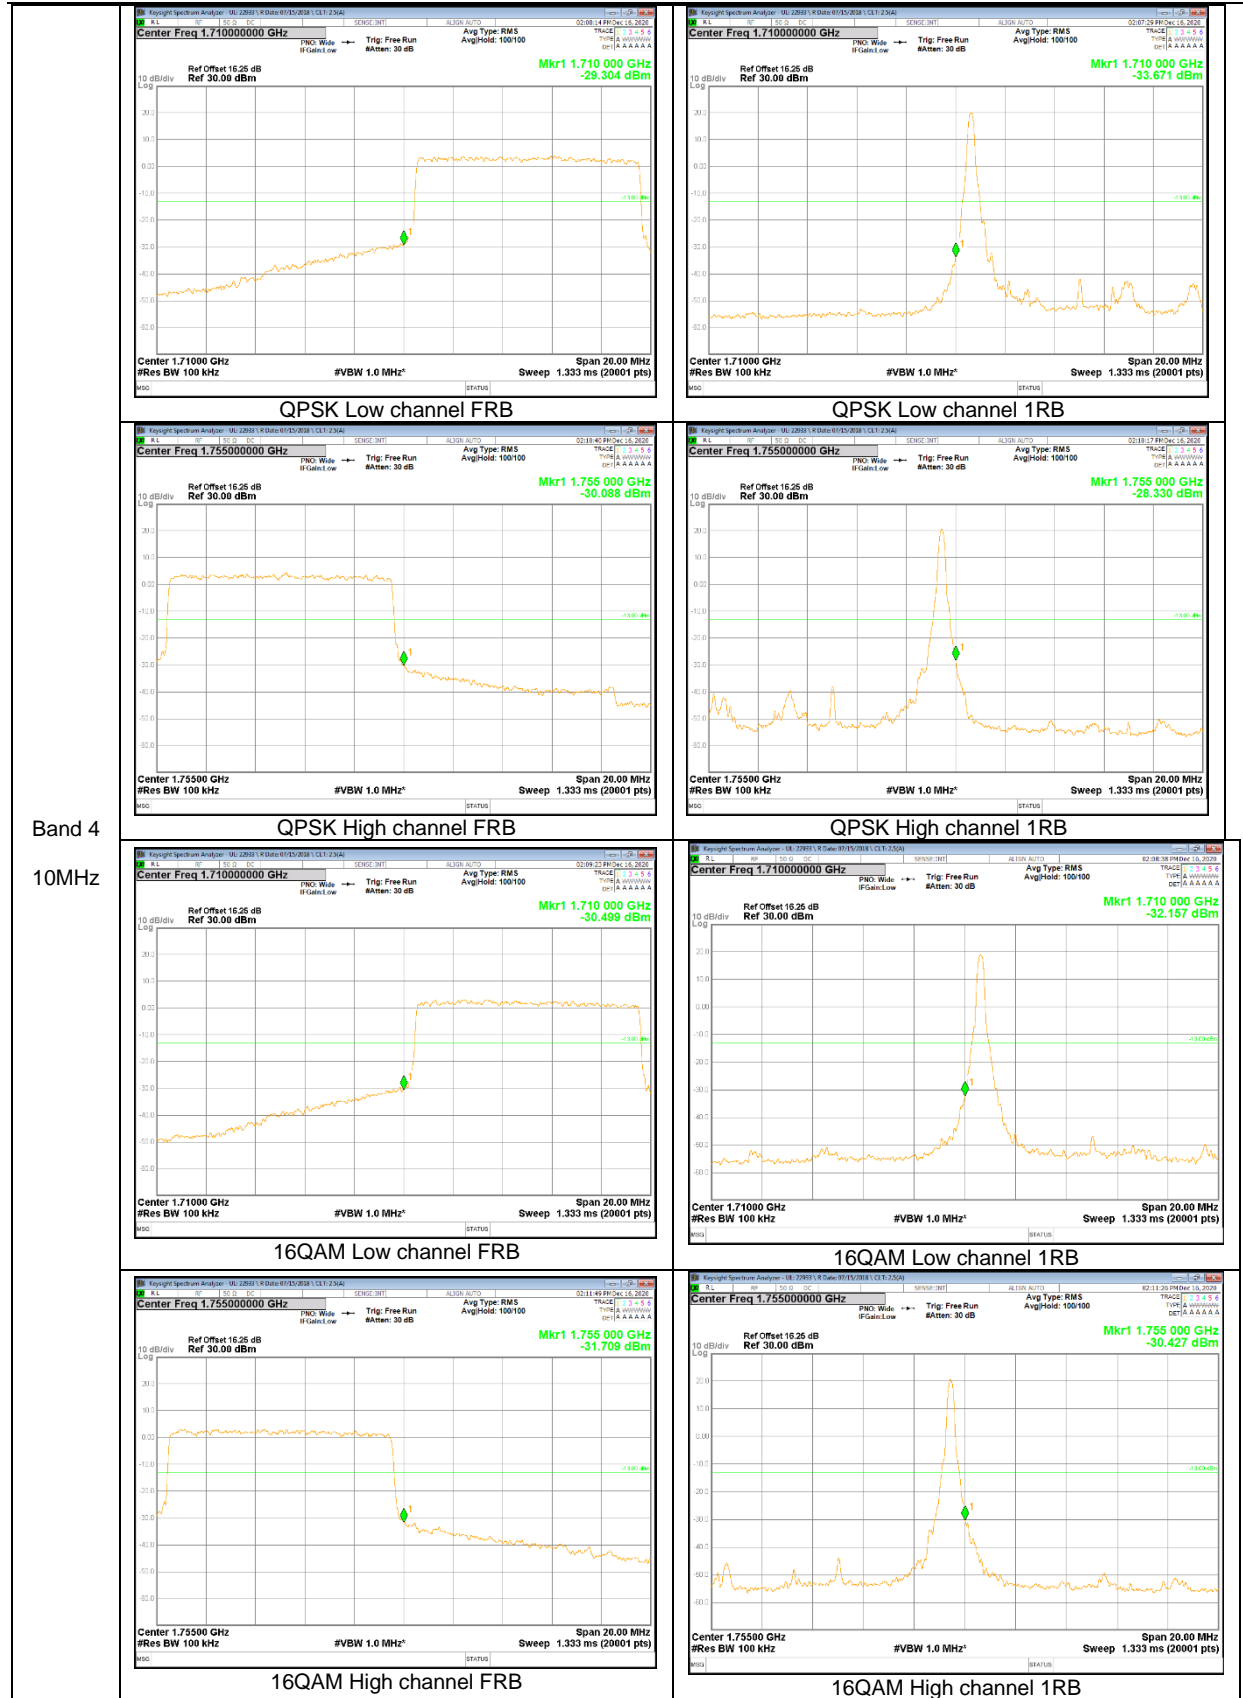

Band 4
 15MHz

Band 4
 10MHz

Band 4
 1.4MHz

LTE Band 5

Band 5
5MHz

Band 5
 3MHz

Band 5
1.4MHz

LTE Band 12

Band 12
3MHz

LTE Band 13

Band 13
 10MHz