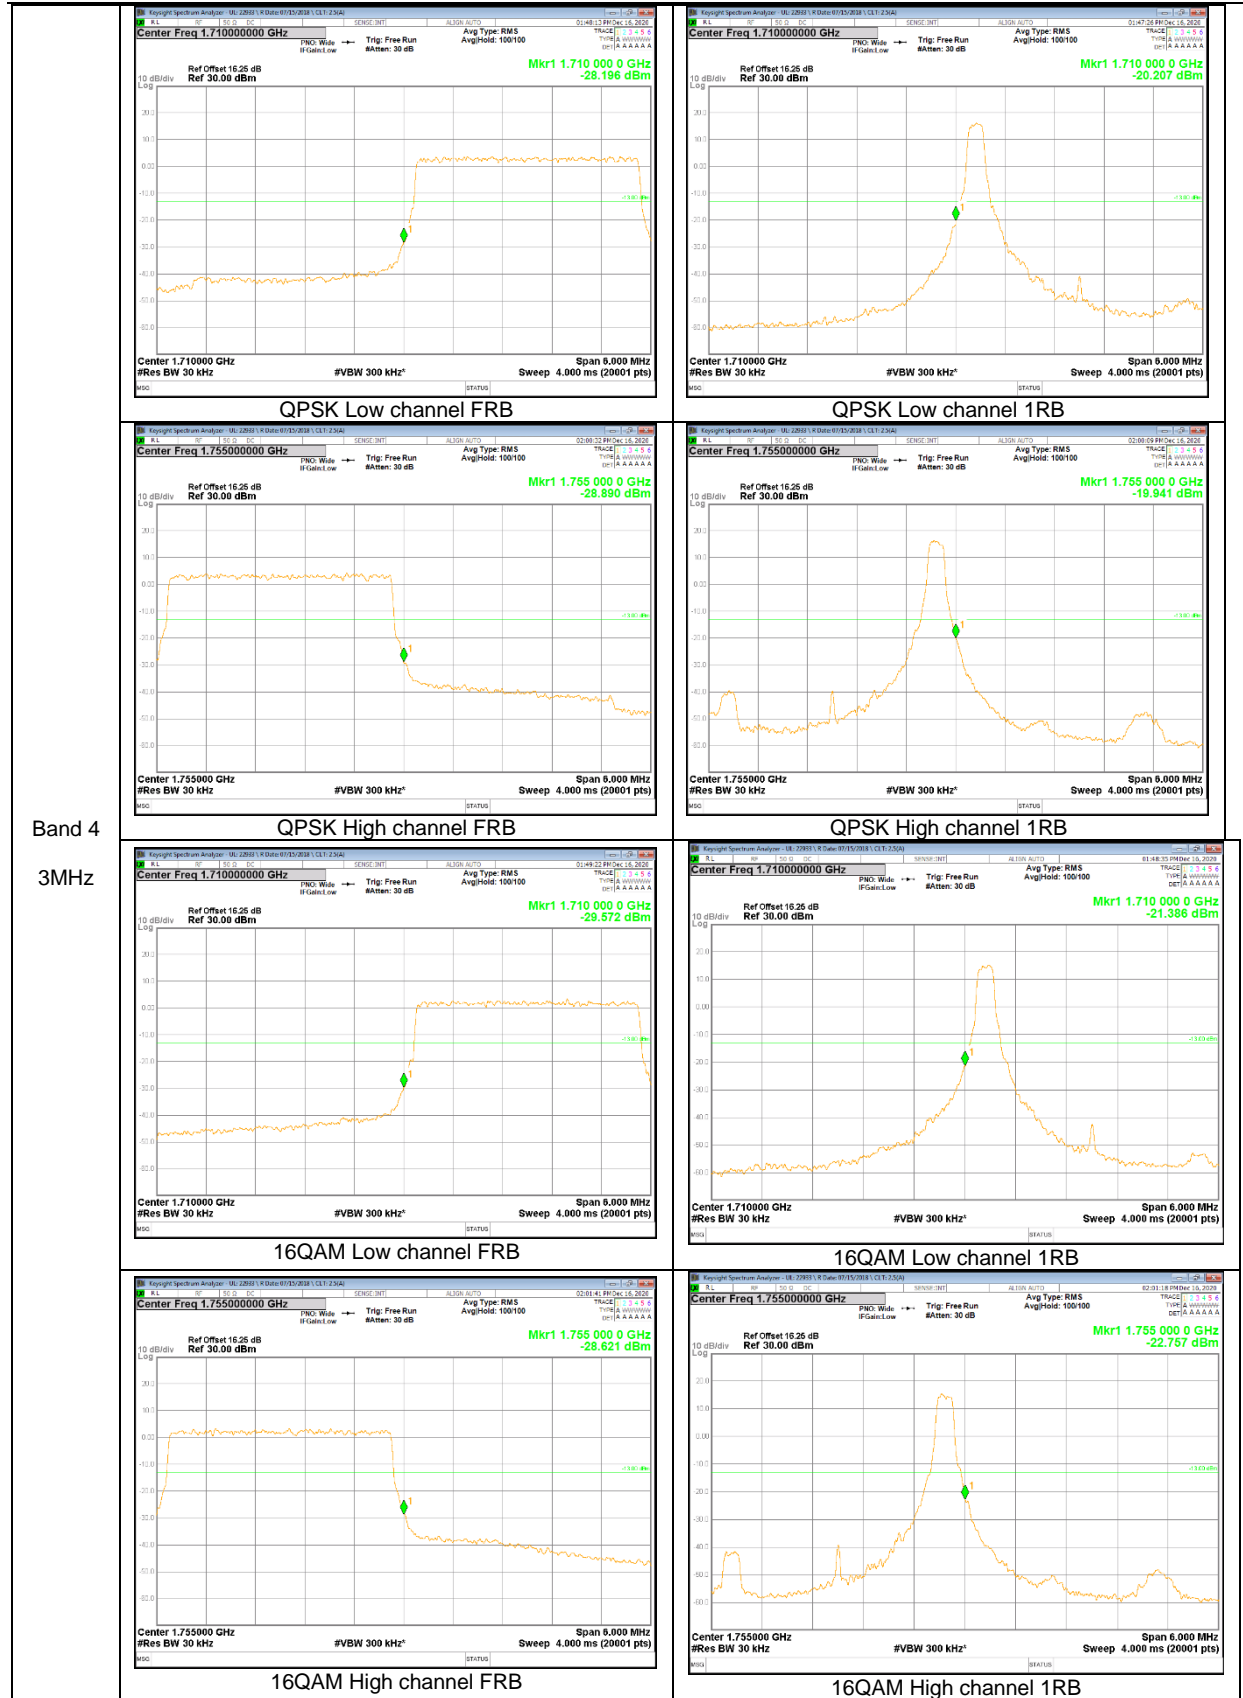

Band 4
 15MHz

Band 4
 10MHz

Band 4
 1.4MHz

LTE Band 5

Band 5
5MHz

Band 5
 3MHz

Band 5
1.4MHz

LTE Band 12

Band 12
3MHz

LTE Band 13

Band 13
 10MHz