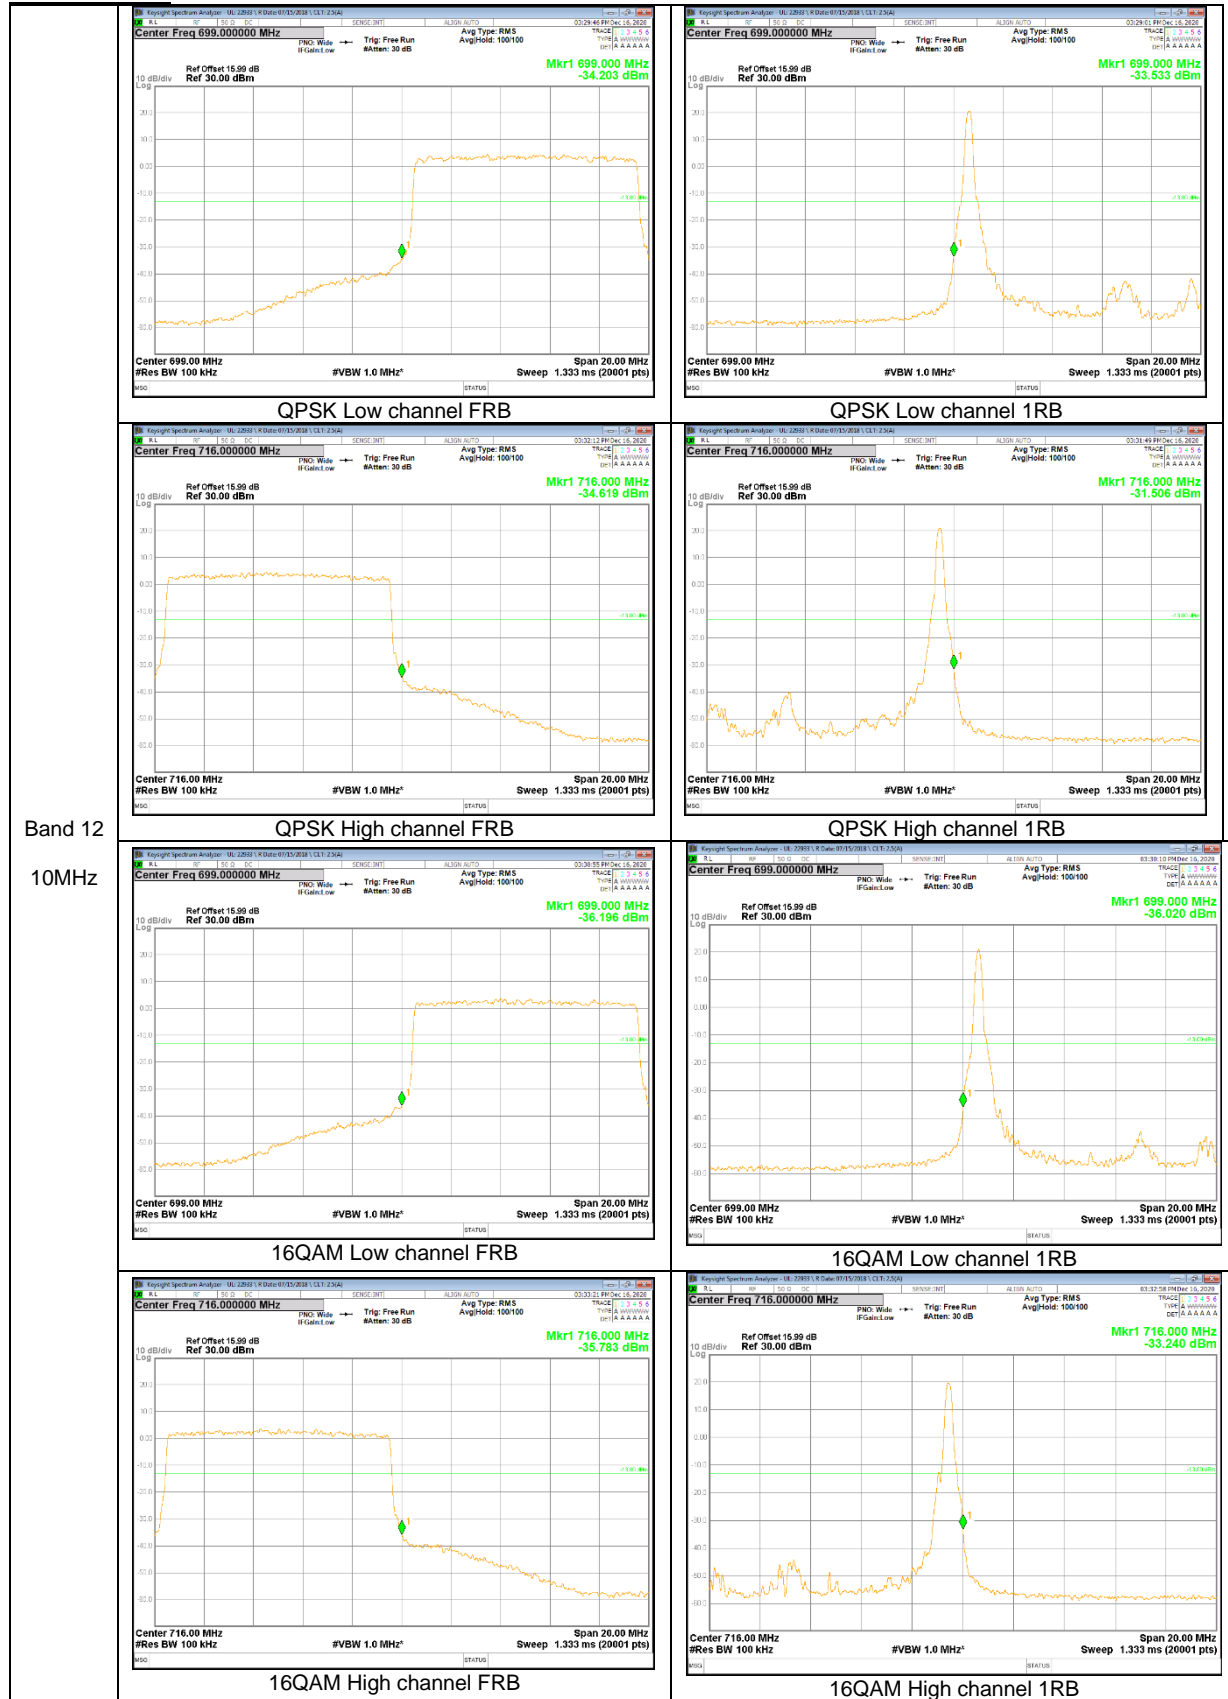

Band 4
 15MHz

Band 4
 10MHz

Band 4
 1.4MHz

LTE Band 5

Band 5
5MHz

Band 5
 3MHz

Band 5
1.4MHz

LTE Band 12

Band 12
3MHz

LTE Band 13

Band 13
 10MHz