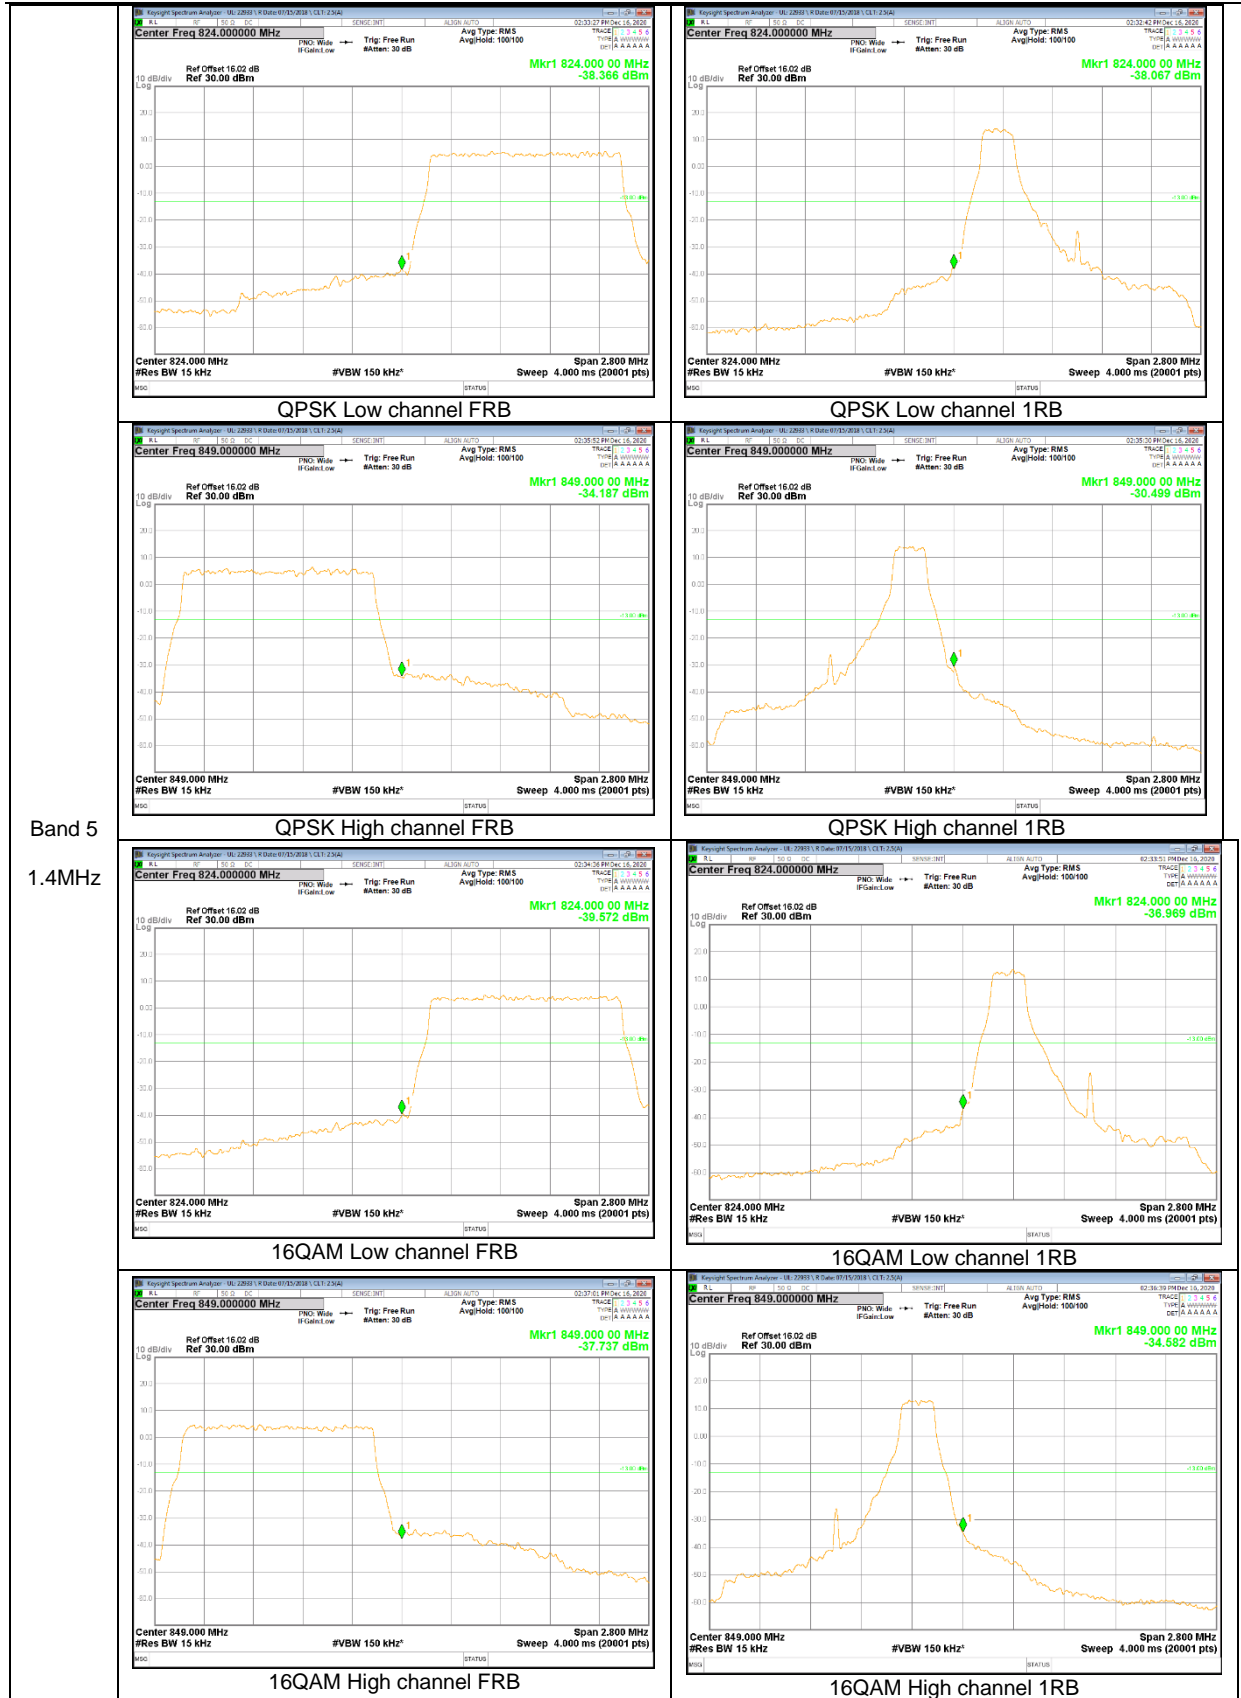

Band 4
 15MHz

Band 4
 10MHz

Band 4
 1.4MHz

LTE Band 5

Band 5
5MHz

Band 5
 3MHz

Band 5
1.4MHz

LTE Band 12

Band 12
3MHz

LTE Band 13

Band 13
 10MHz