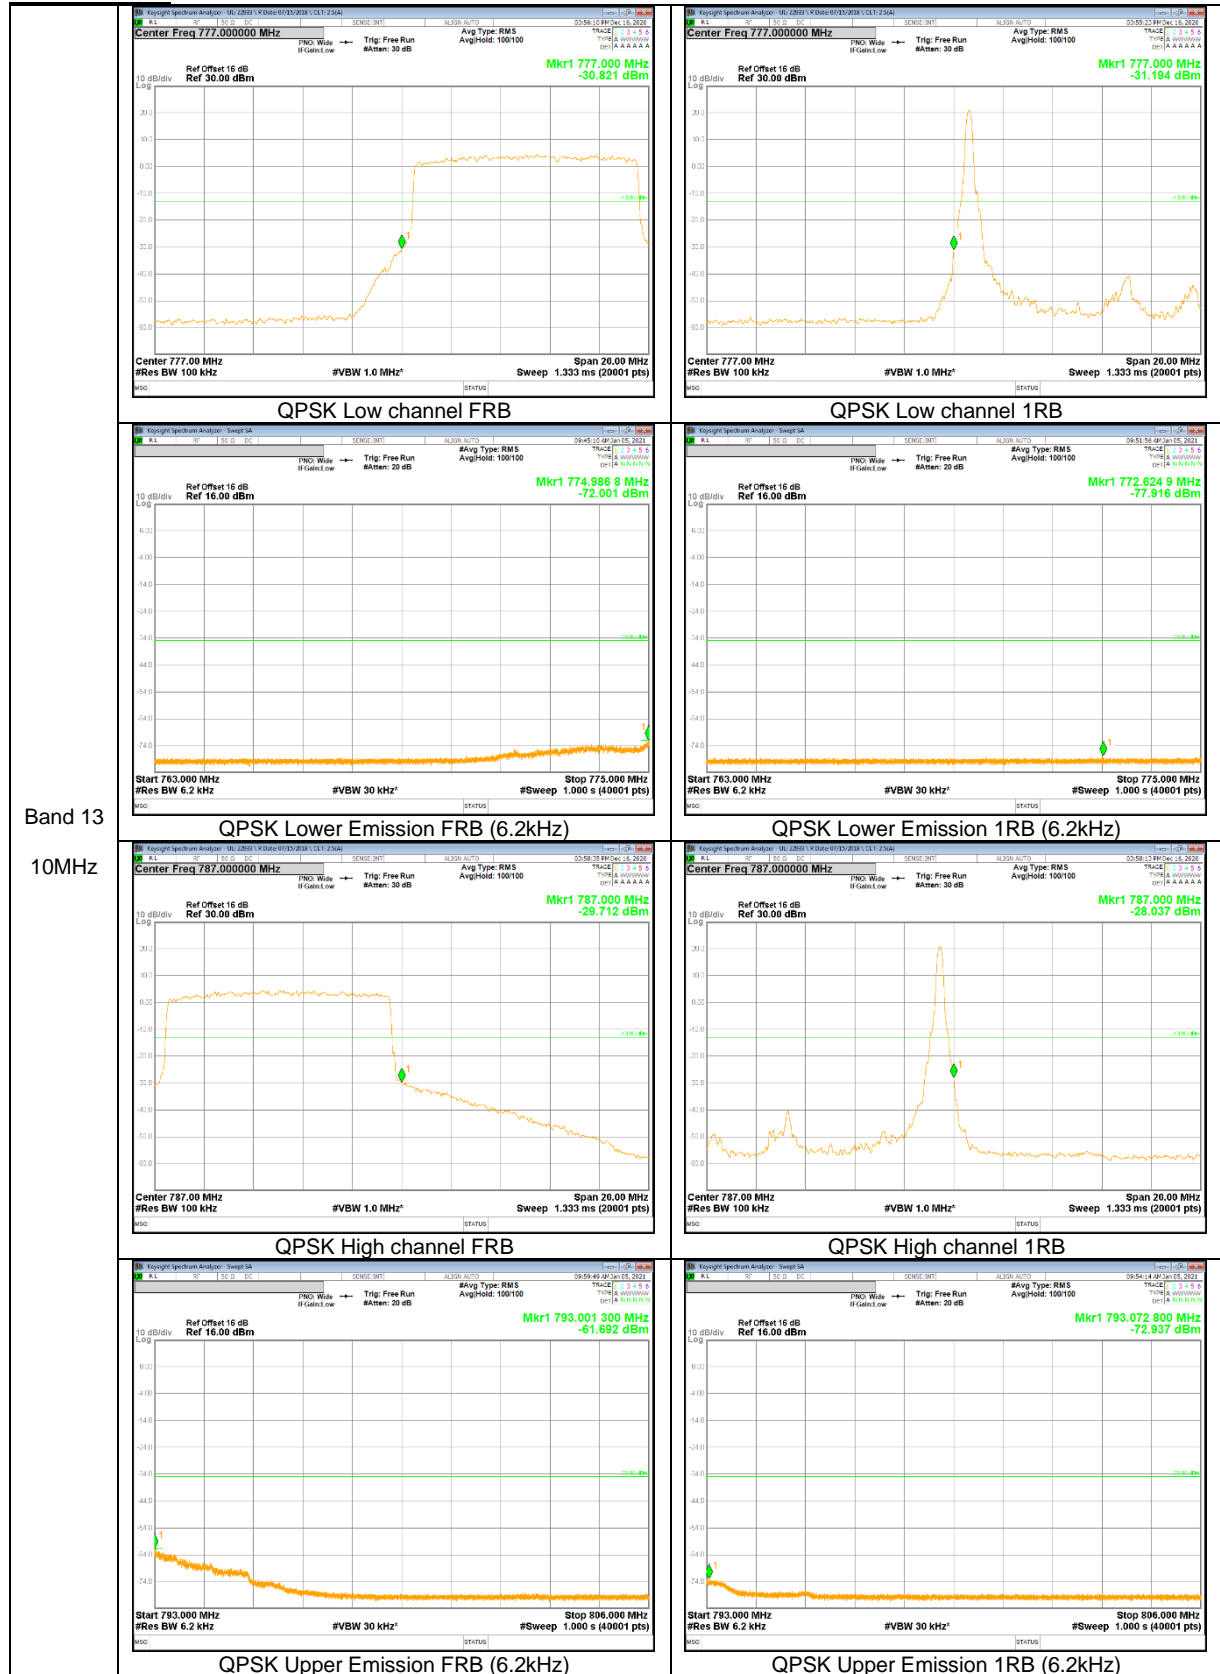

Band 4
 15MHz

Band 4
 10MHz

Band 4
 1.4MHz

LTE Band 5

Band 5
5MHz

Band 5
 3MHz

Band 5
1.4MHz

LTE Band 12

Band 12
3MHz

LTE Band 13

Band 13
 10MHz