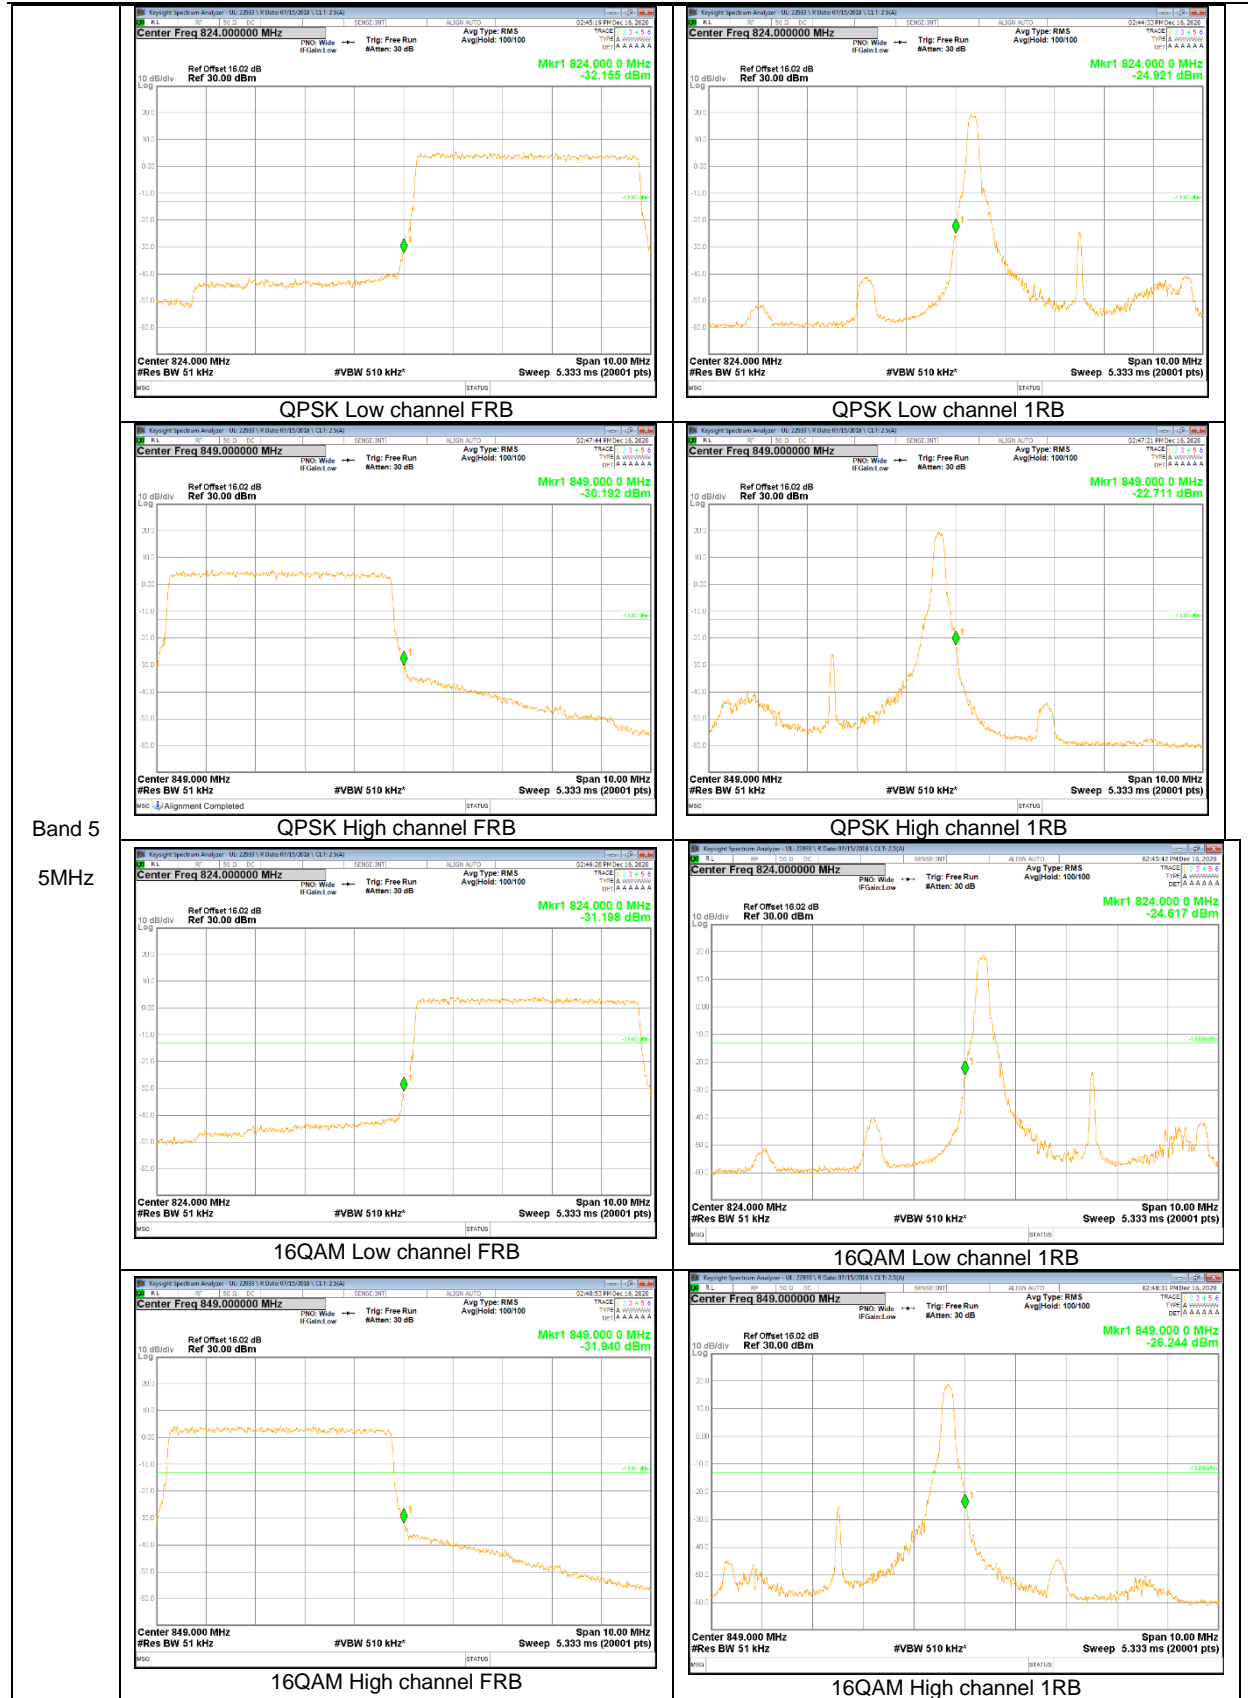

Band 4
 15MHz

Band 4
 10MHz

Band 4
 1.4MHz

LTE Band 5

Band 5
5MHz

Band 5
 3MHz

Band 5
1.4MHz

LTE Band 12

Band 12
3MHz

LTE Band 13

Band 13
 10MHz