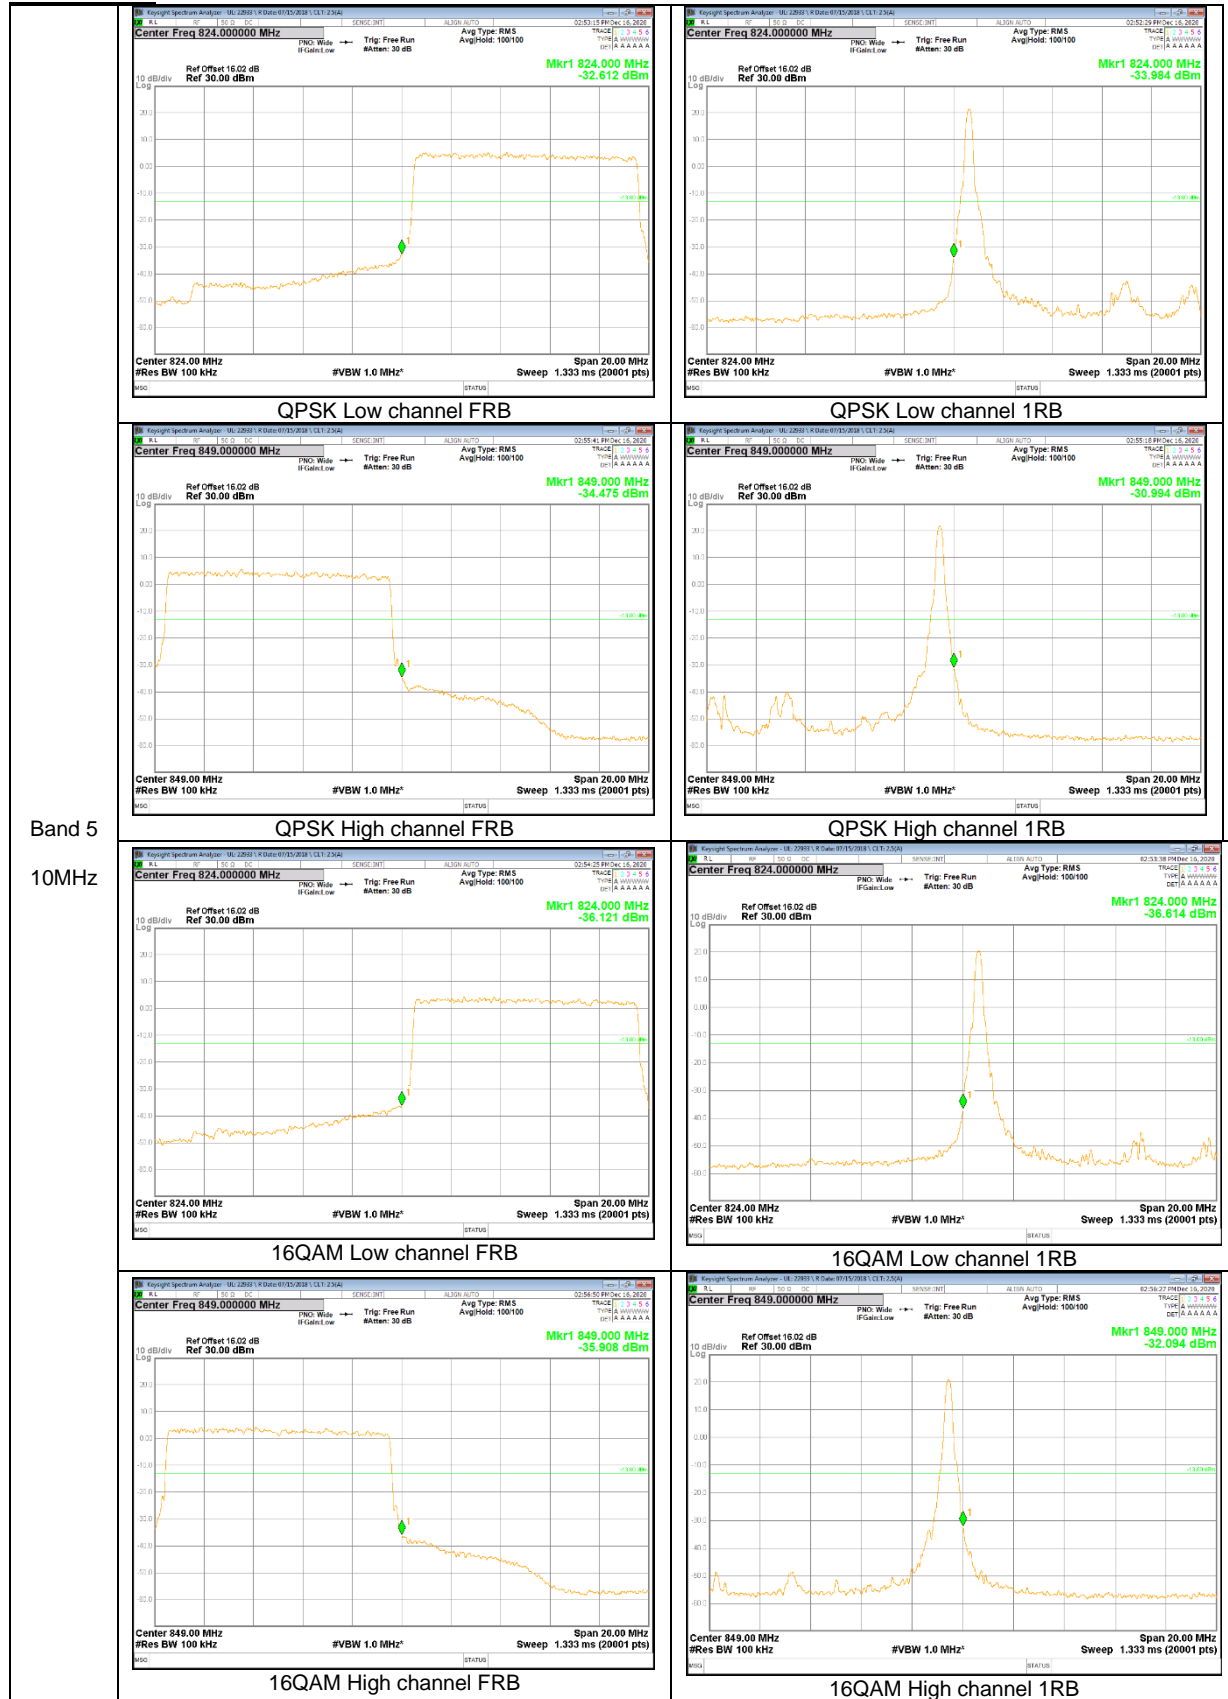

Band 4
 15MHz

Band 4
 10MHz

Band 4
 1.4MHz

LTE Band 5

Band 5
5MHz

Band 5
 3MHz

Band 5
1.4MHz

LTE Band 12

Band 12
3MHz

LTE Band 13

Band 13
 10MHz