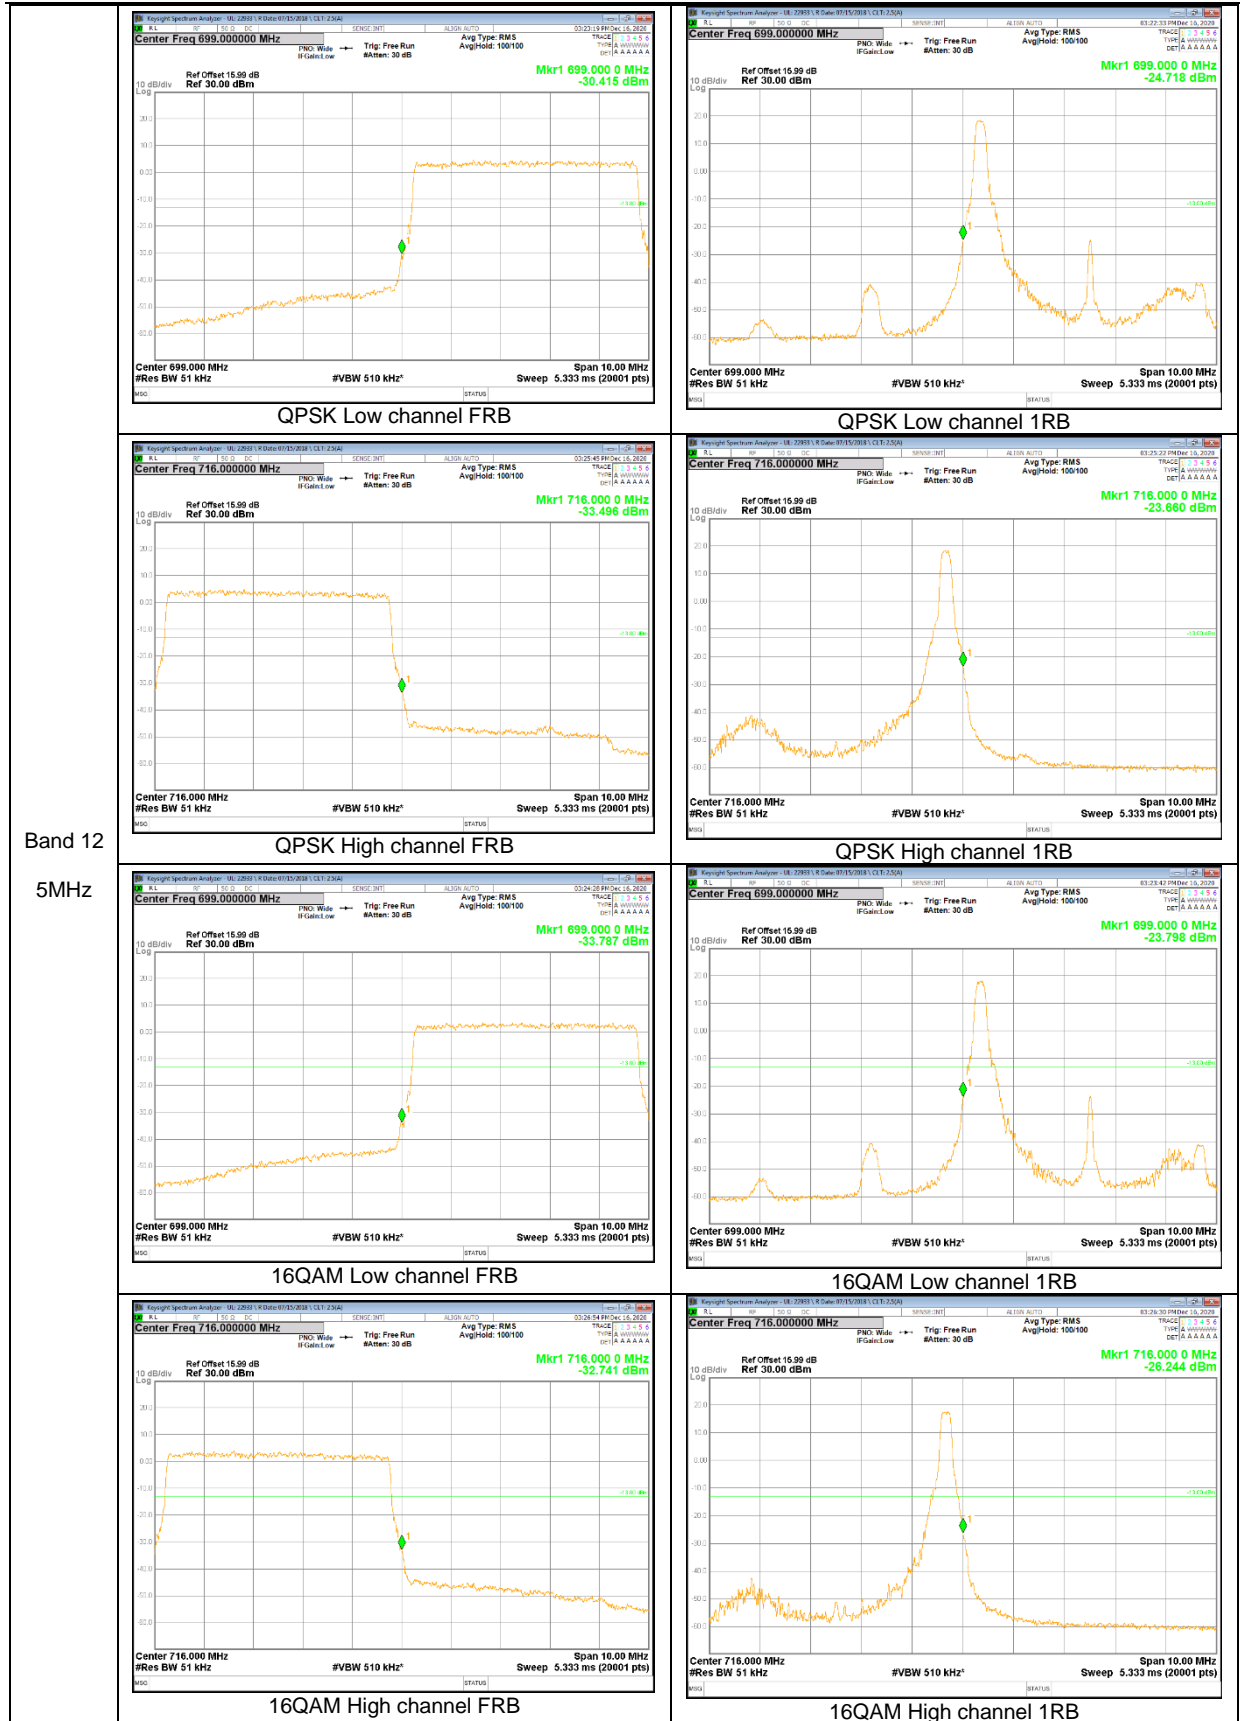

Band 4
 15MHz

Band 4
 10MHz

Band 4
 1.4MHz

LTE Band 5

Band 5
5MHz

Band 5
 3MHz

Band 5
1.4MHz

LTE Band 12

Band 12
3MHz

LTE Band 13

Band 13
 10MHz