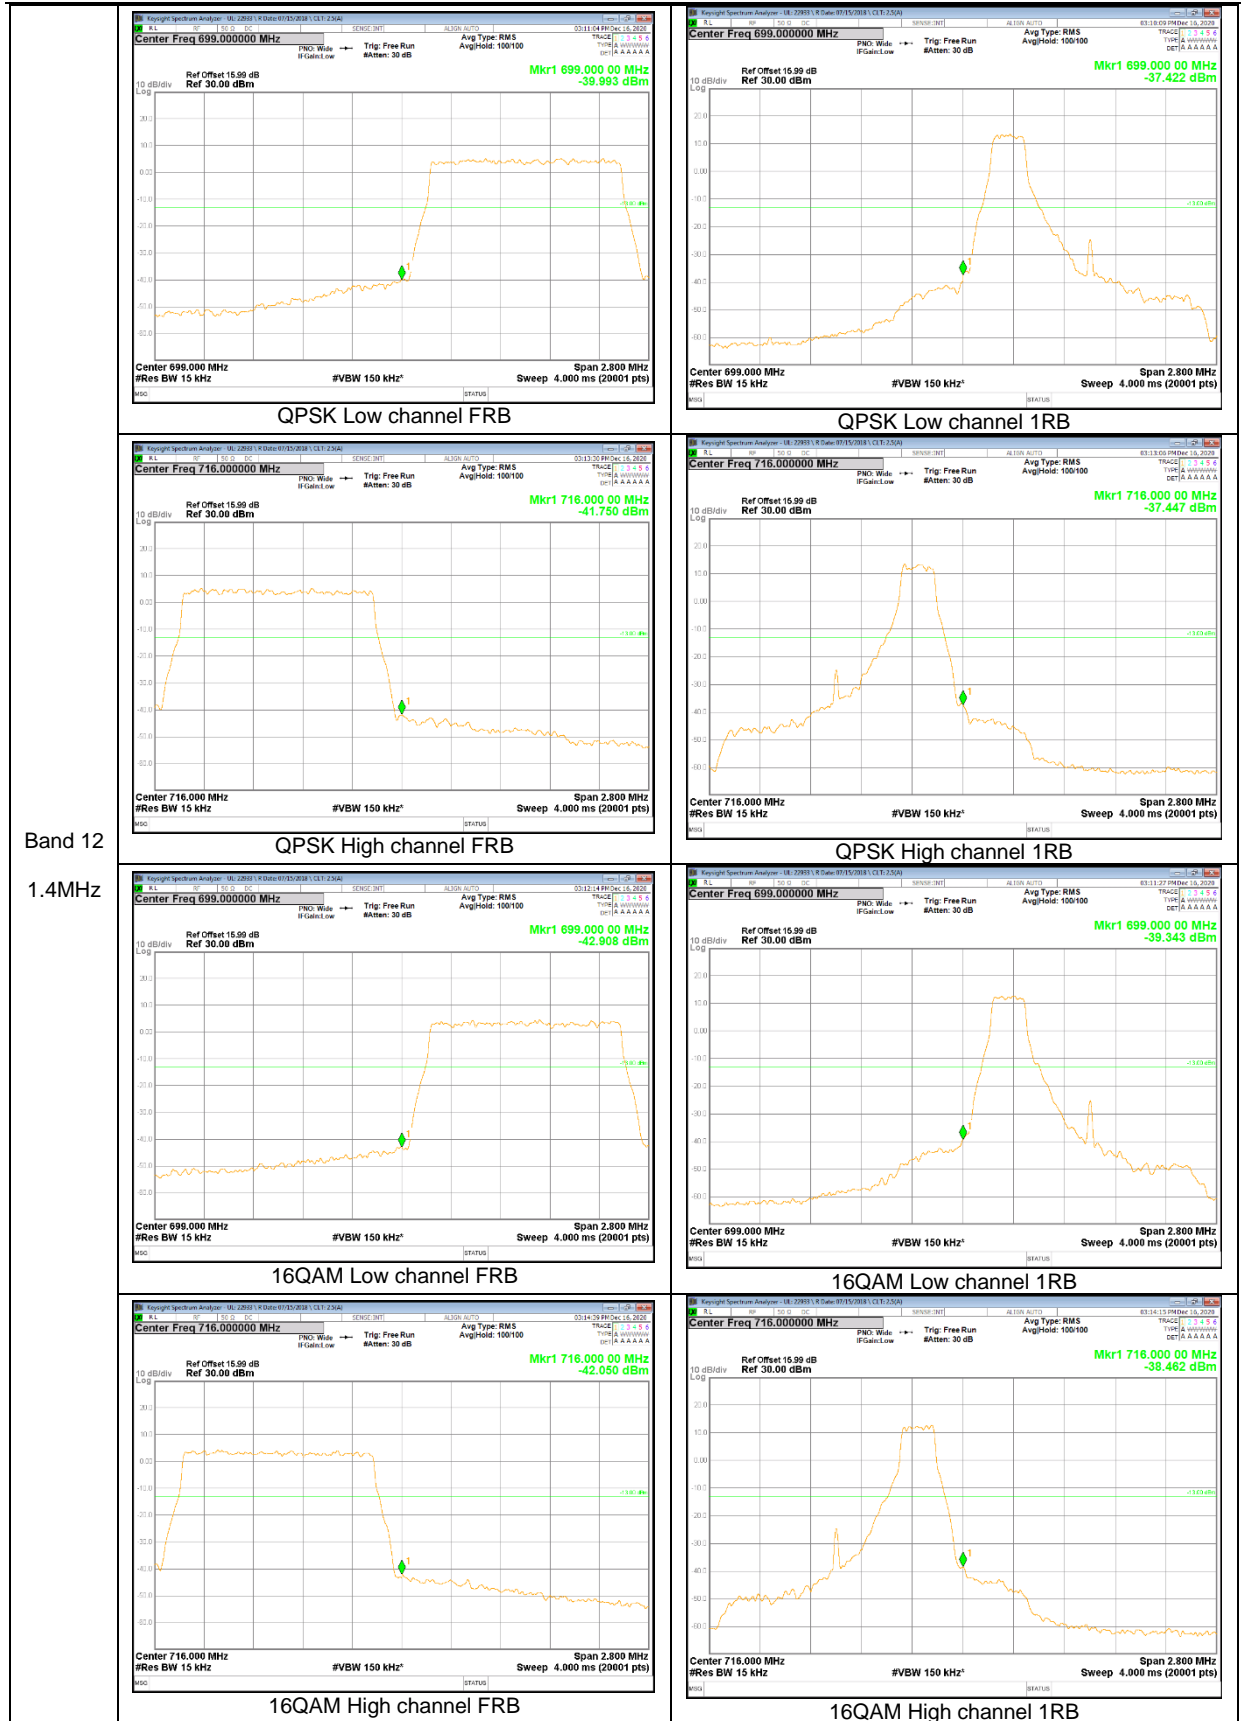

Band 4
 15MHz

Band 4
 10MHz

Band 4
 1.4MHz

LTE Band 5

Band 5
5MHz

Band 5
 3MHz

Band 5
1.4MHz

LTE Band 12

Band 12
3MHz

LTE Band 13

Band 13
 10MHz