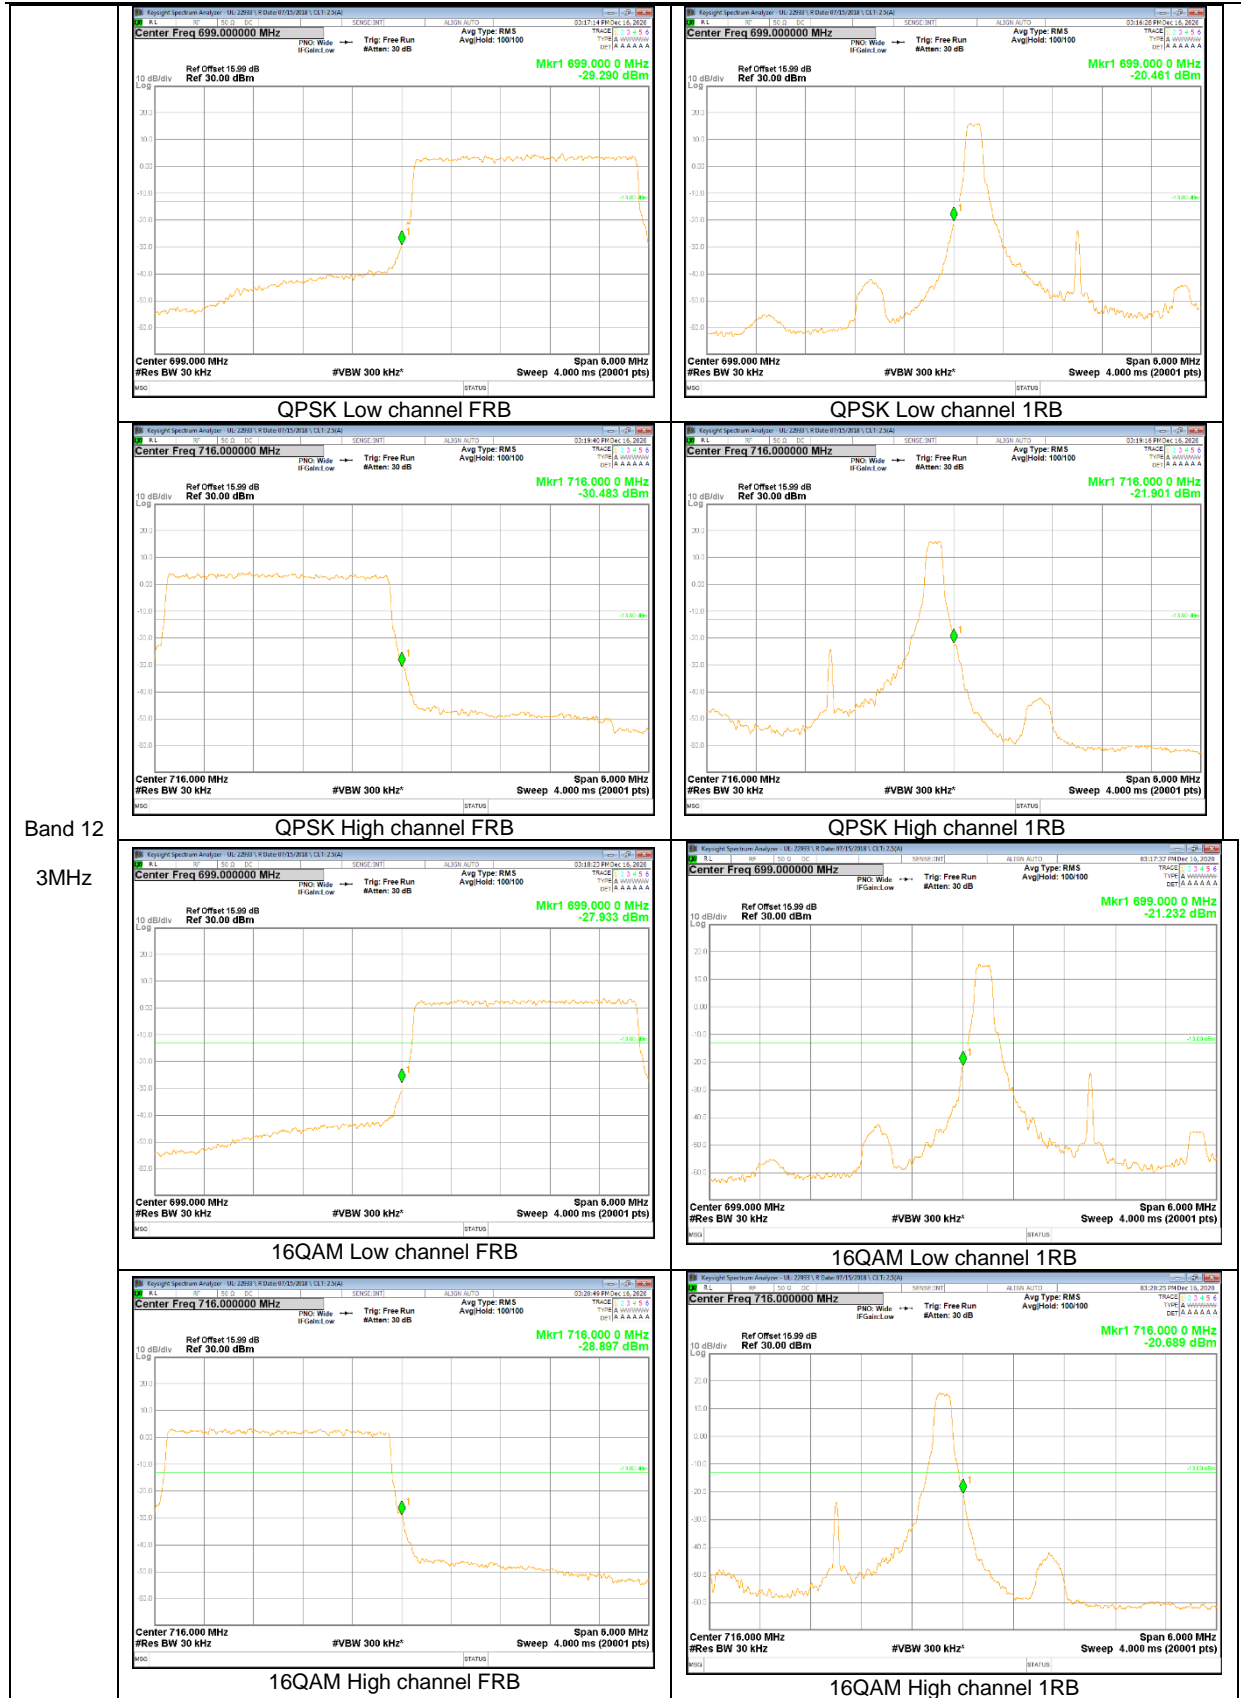

Band 4
 15MHz

Band 4
 10MHz

Band 4
 1.4MHz

LTE Band 5

Band 5
5MHz

Band 5
 3MHz

Band 5
1.4MHz

LTE Band 12

Band 12
3MHz

LTE Band 13

Band 13
 10MHz