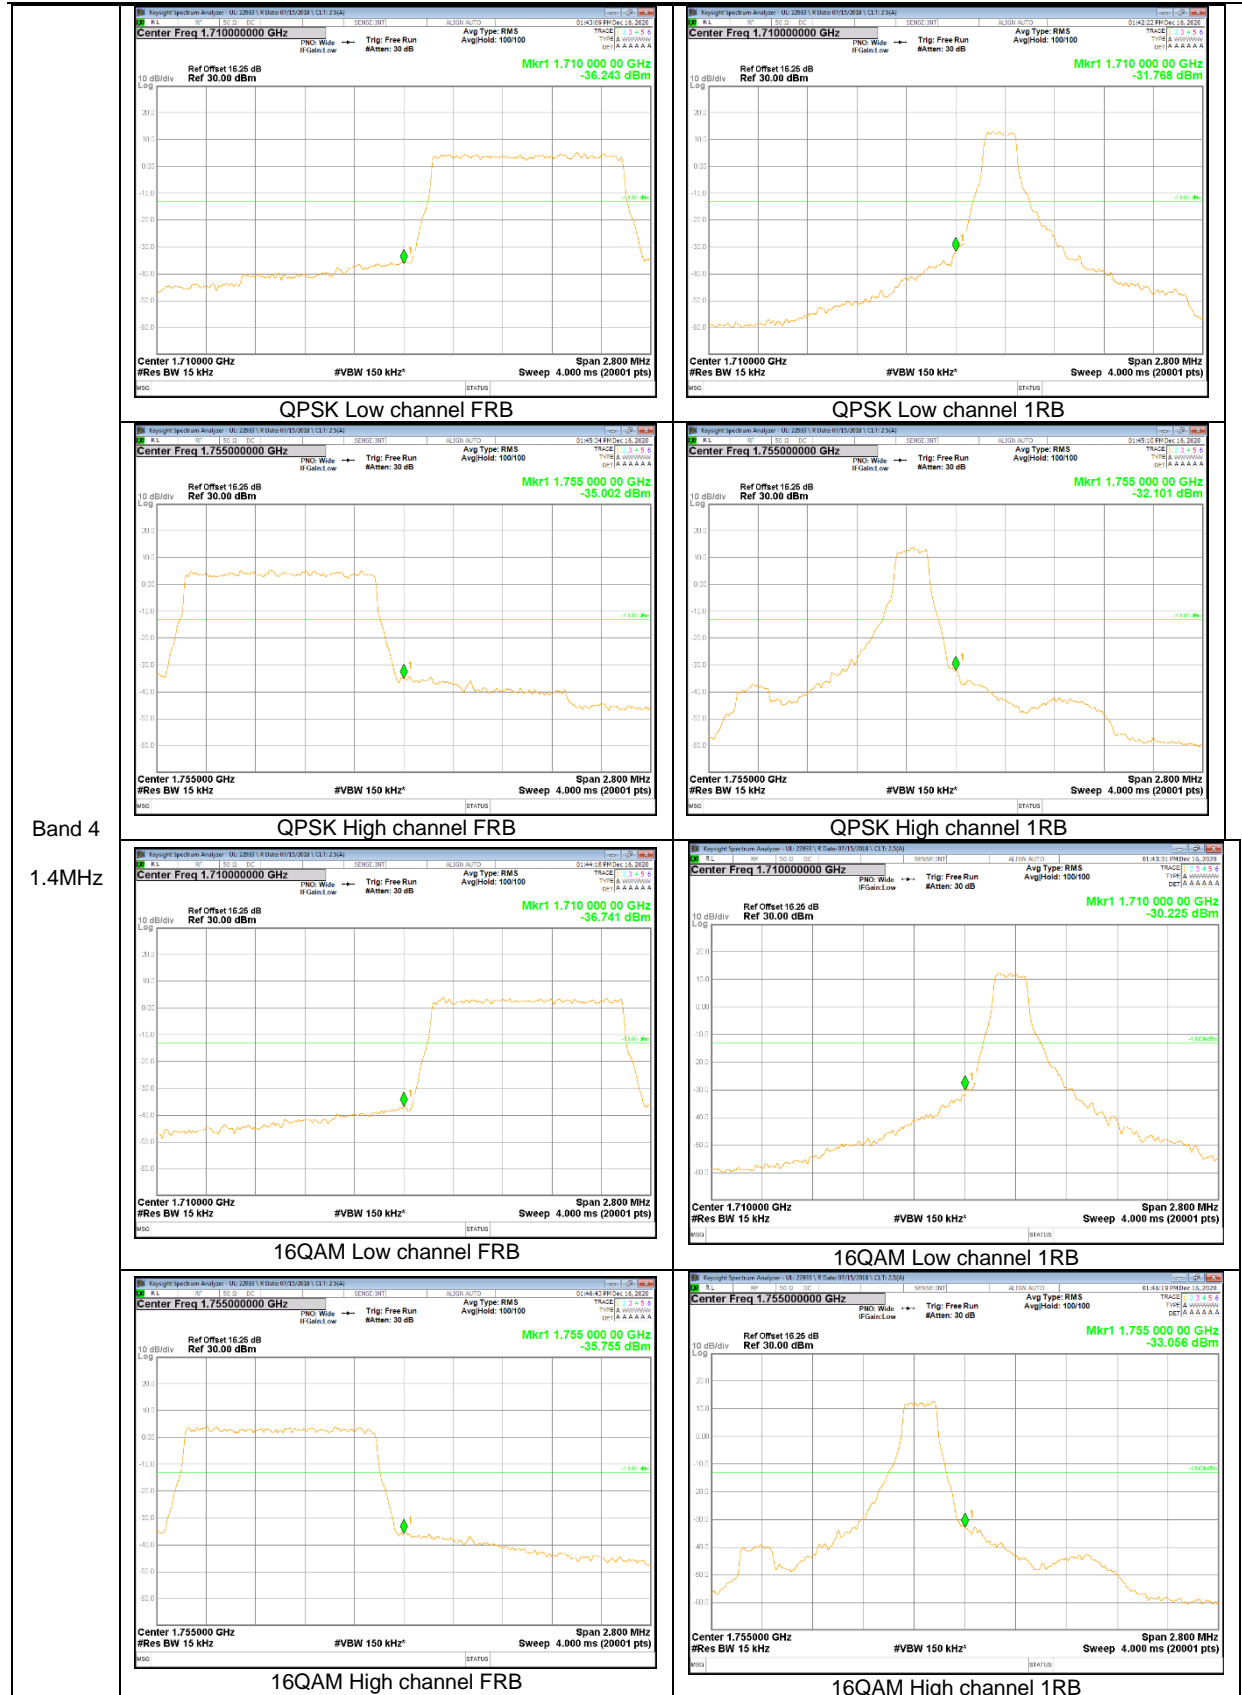

Band 4
 15MHz

Band 4
 10MHz

Band 4
 1.4MHz

LTE Band 5

Band 5
5MHz

Band 5
 3MHz

Band 5
1.4MHz

LTE Band 12

Band 12
3MHz

LTE Band 13

Band 13
 10MHz