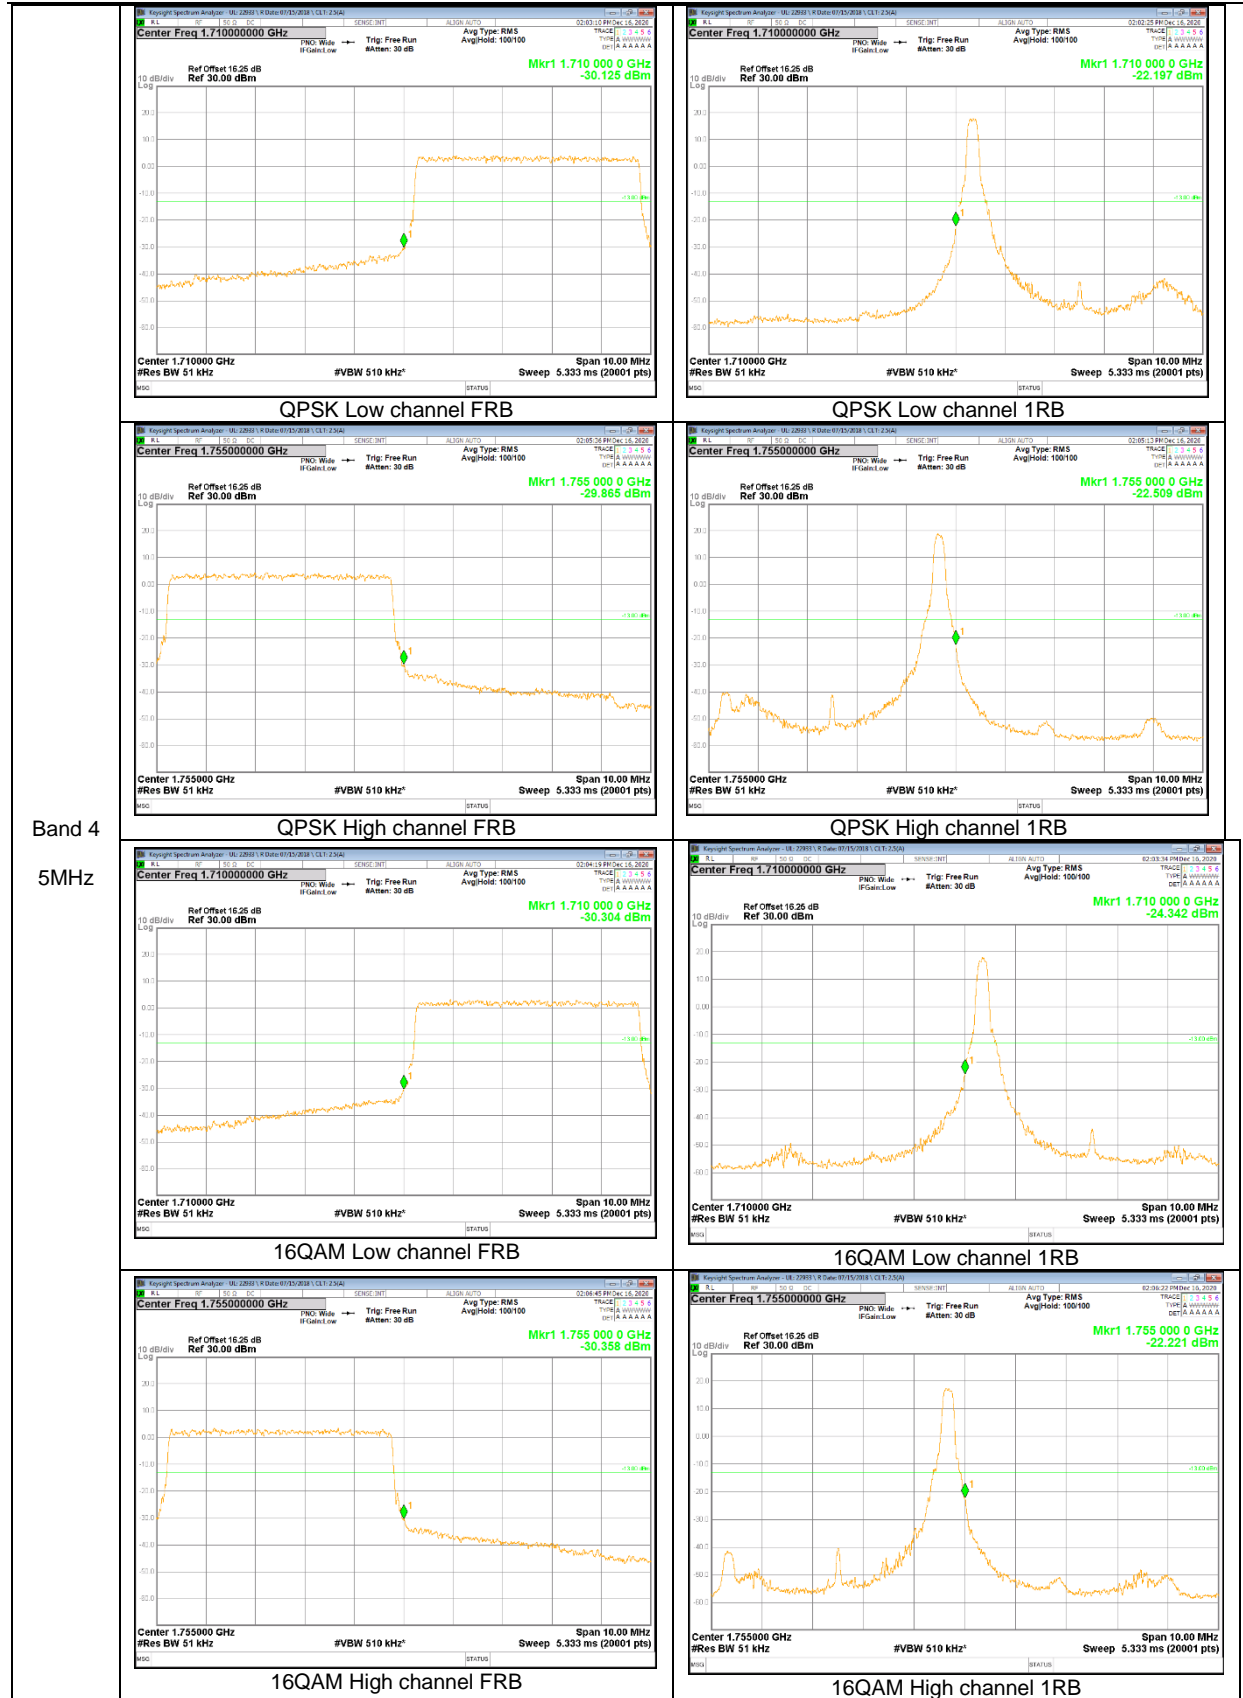

Band 4
 15MHz

Band 4
 10MHz

Band 4
 1.4MHz

LTE Band 5

Band 5
5MHz

Band 5
 3MHz

Band 5
1.4MHz

LTE Band 12

Band 12
3MHz

LTE Band 13

Band 13
 10MHz