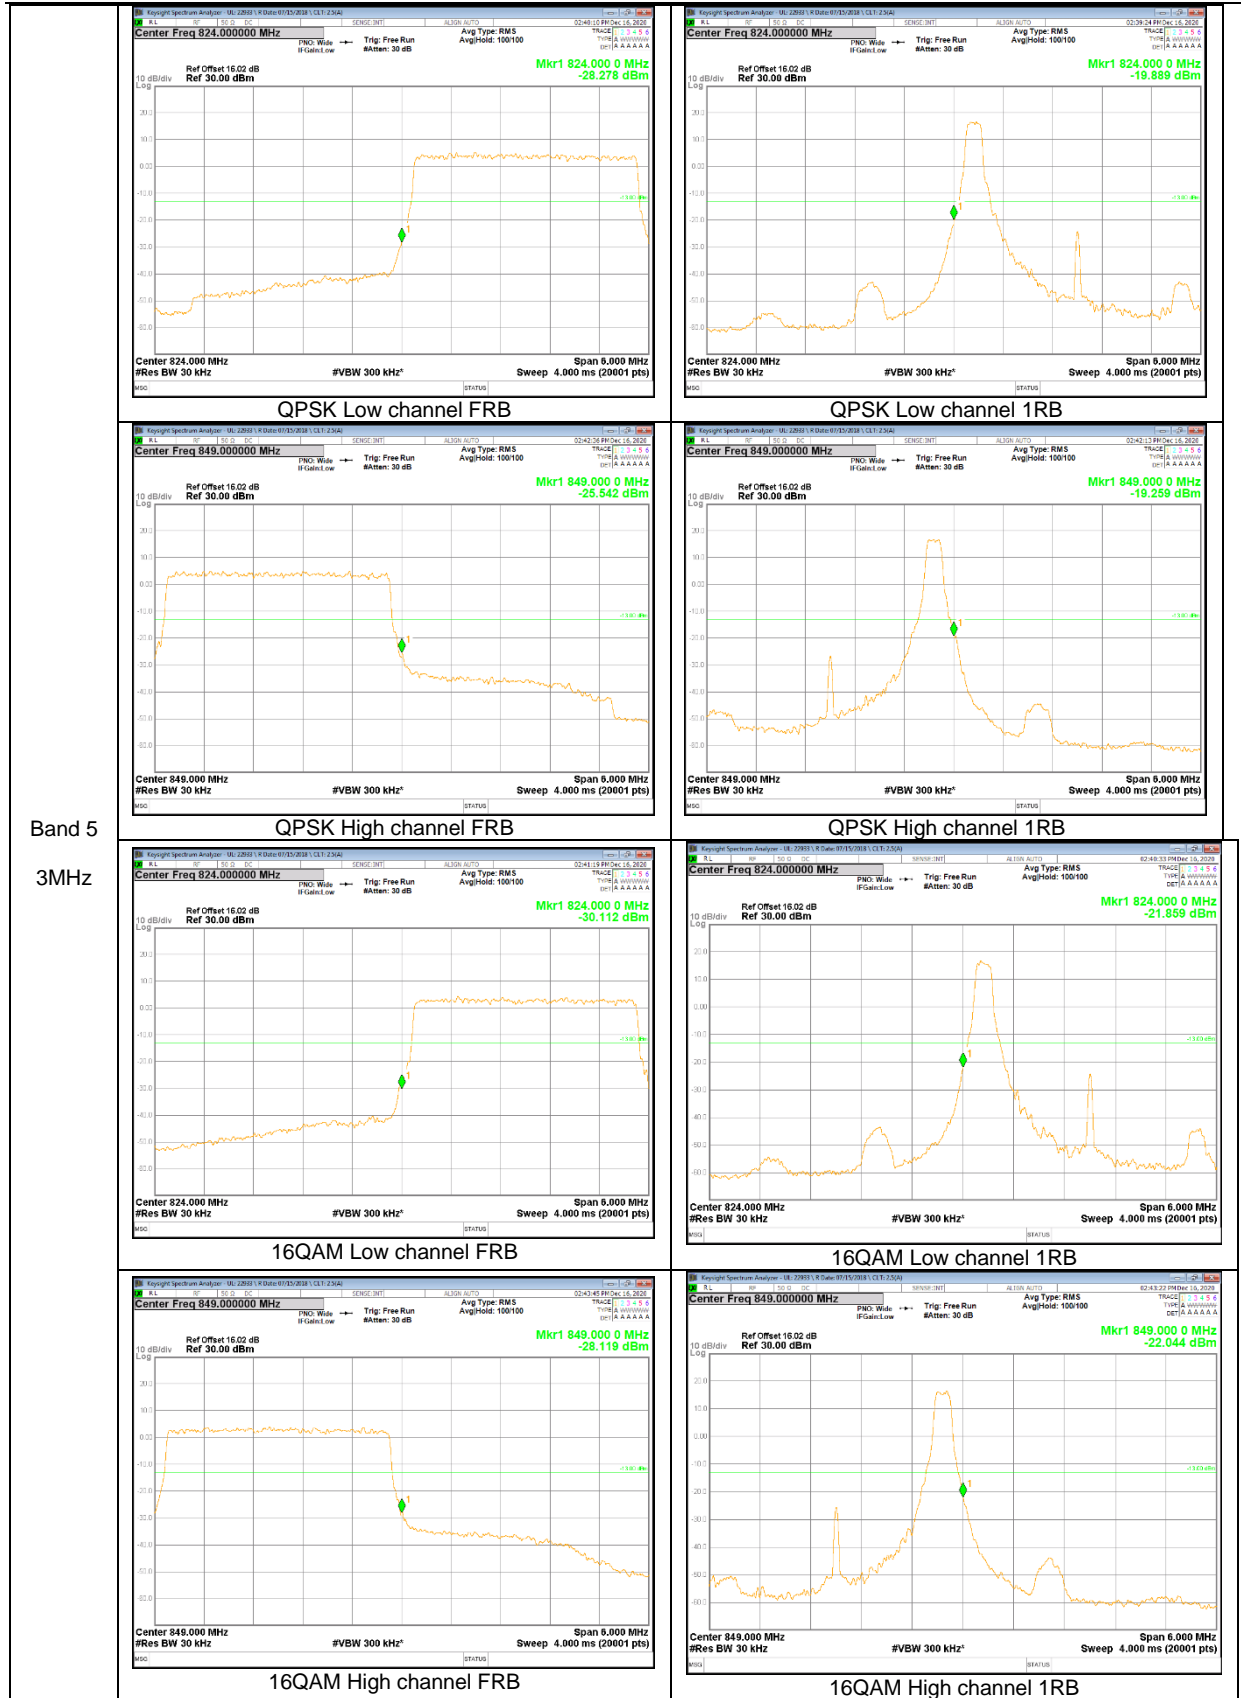

Band 4
 15MHz

Band 4
 10MHz

Band 4
 1.4MHz

LTE Band 5

Band 5
5MHz

Band 5
 3MHz

Band 5
1.4MHz

LTE Band 12

Band 12
3MHz

LTE Band 13

Band 13
 10MHz