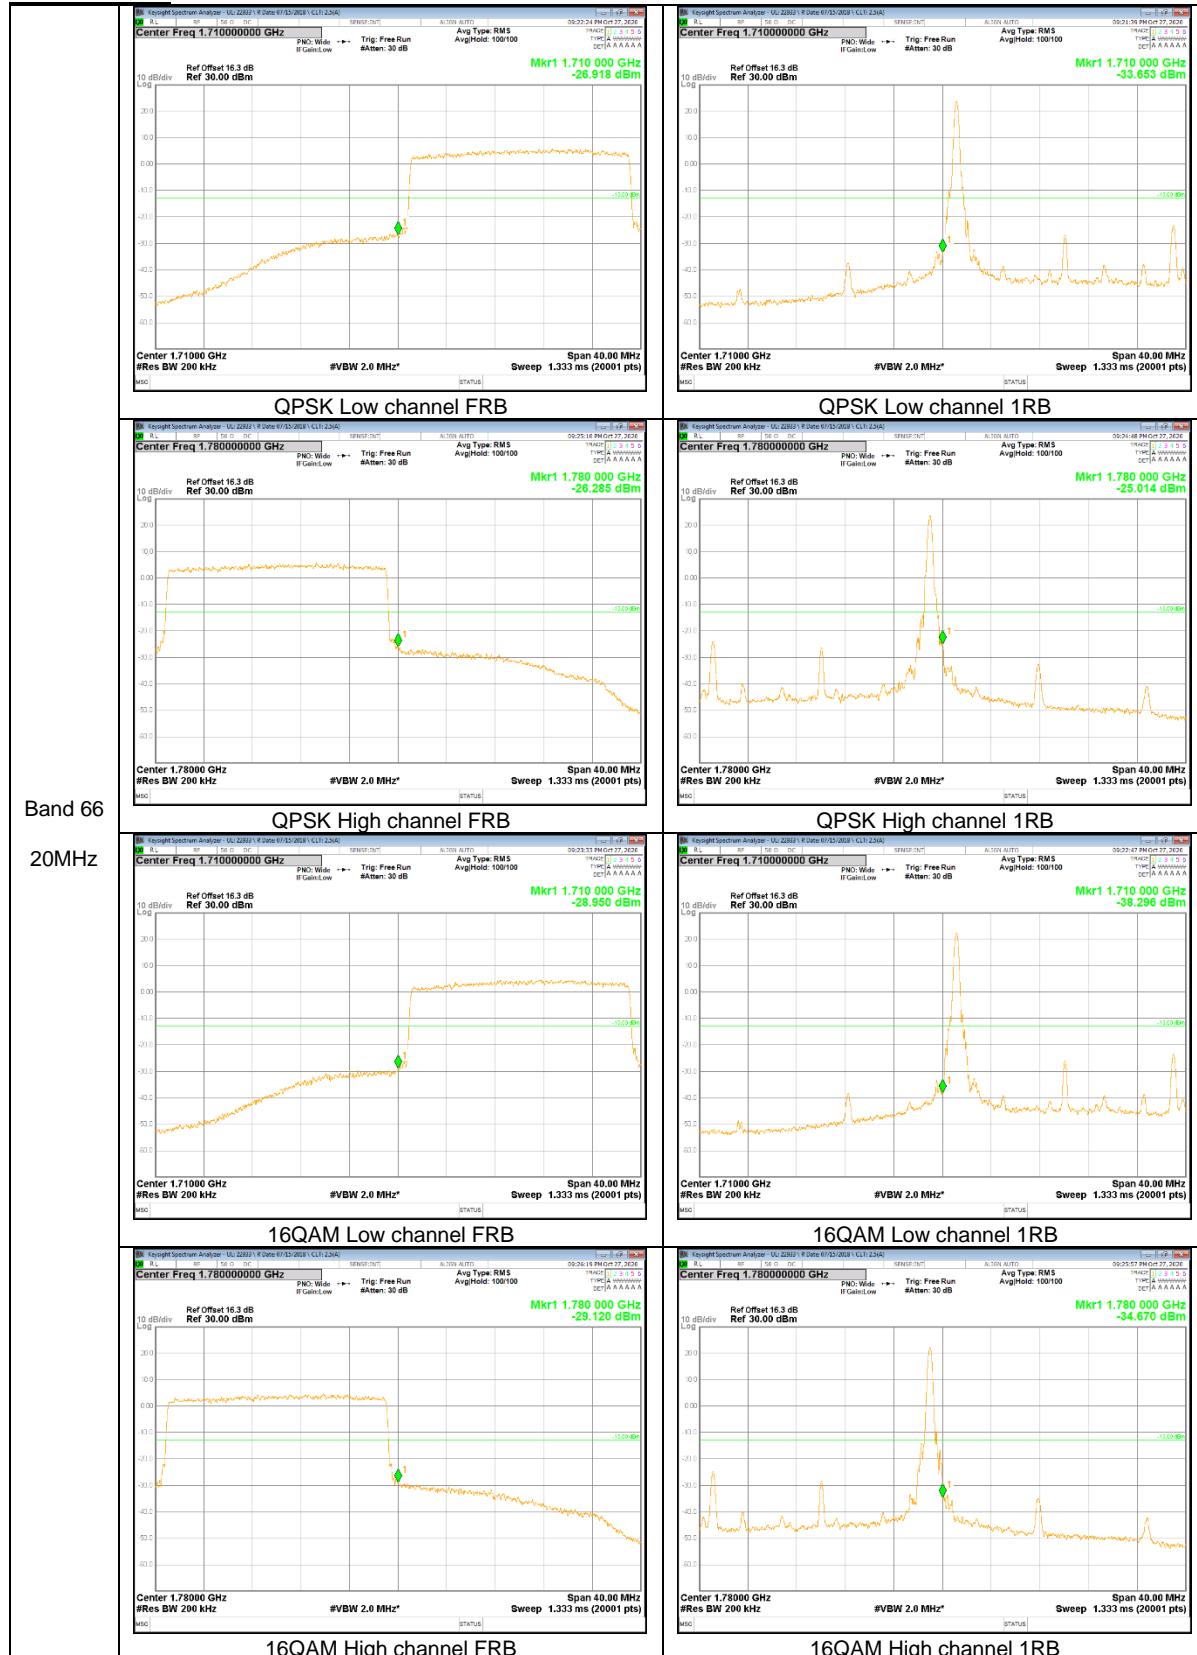

Band 13  
 5MHz

Band 13  
 5MHz

LTE Band 25

Band 25  
20MHz

Band 25  
 10MHz

Band 25  
5MHz

LTE Band 26

Band 26  
15MHz

Band 26  
 10MHz

Band 26  
5MHz

LTE Band 66

Band 66  
20MHz

Band 66  
15MHz

Band 66  
5MHz