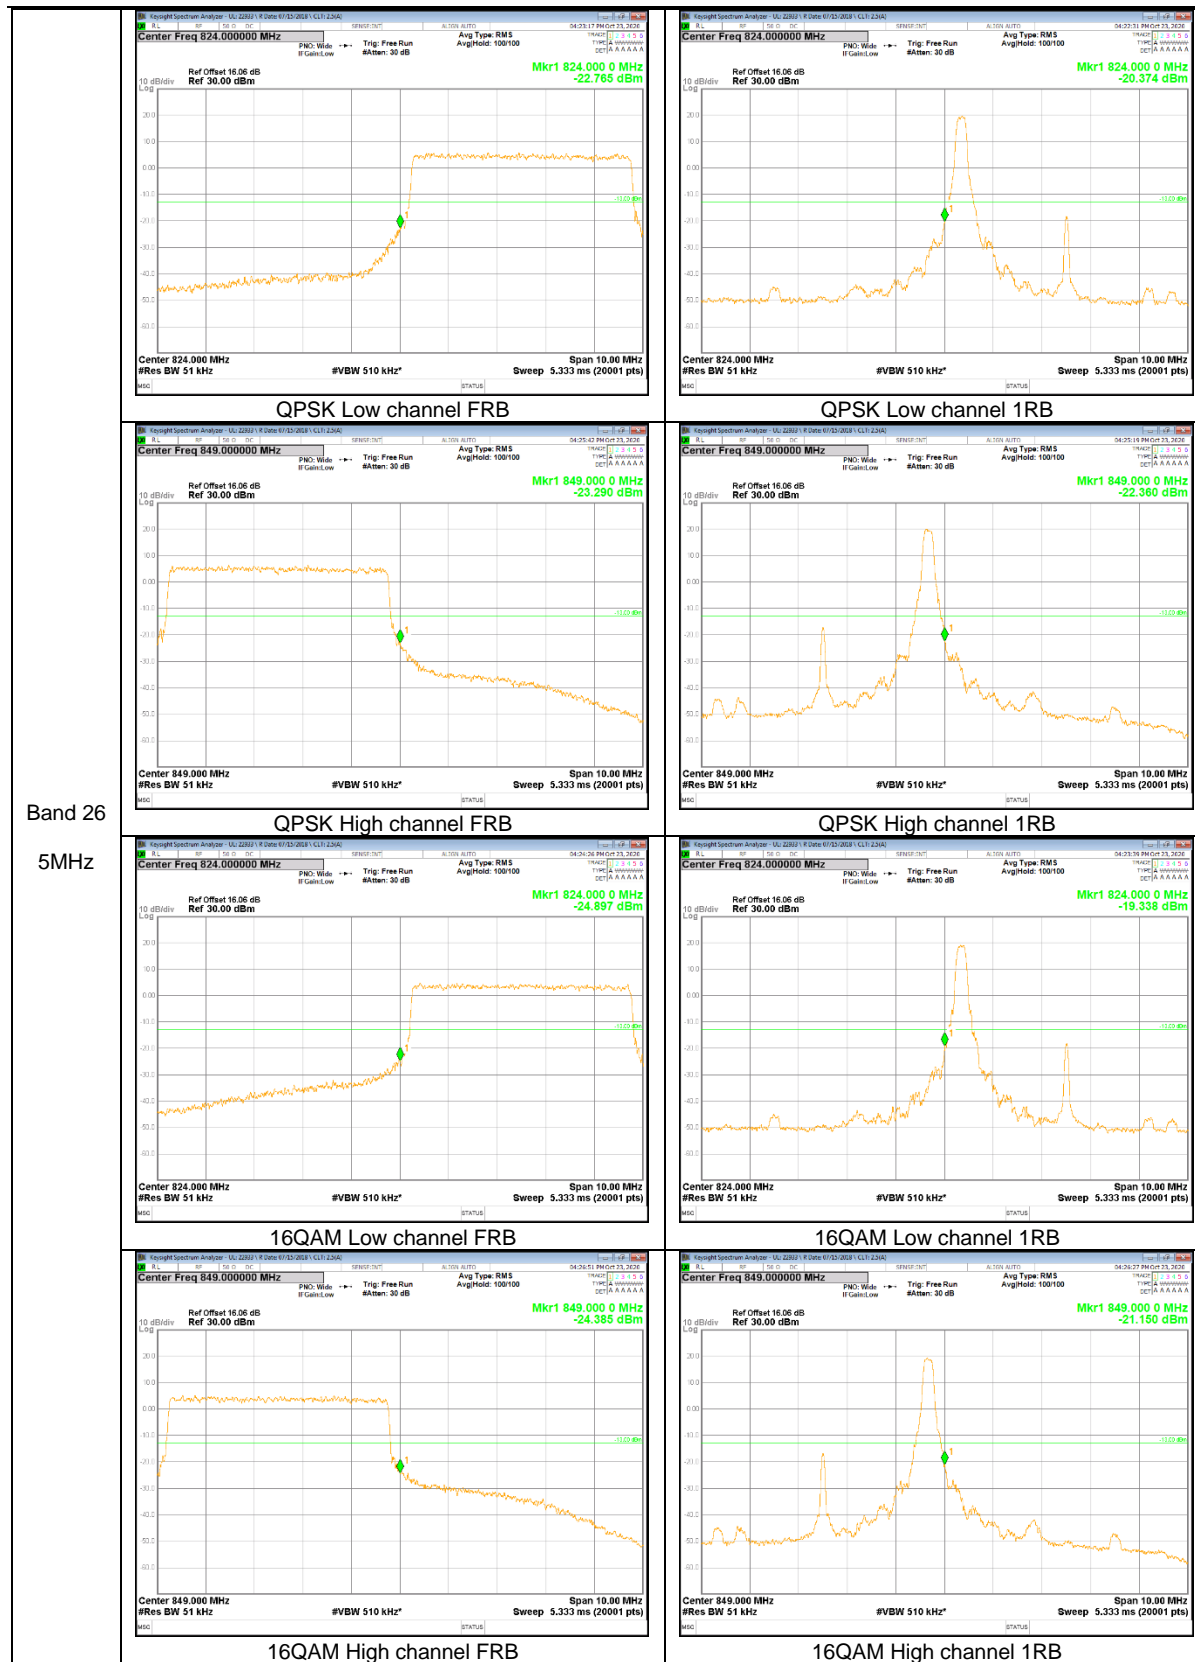

Band 13  
 5MHz

Band 13  
 5MHz

LTE Band 25

Band 25  
20MHz

Band 25  
 10MHz

Band 25  
5MHz

LTE Band 26

Band 26  
15MHz

Band 26  
 10MHz

Band 26  
5MHz

LTE Band 66

Band 66  
20MHz

Band 66  
15MHz

Band 66  
5MHz