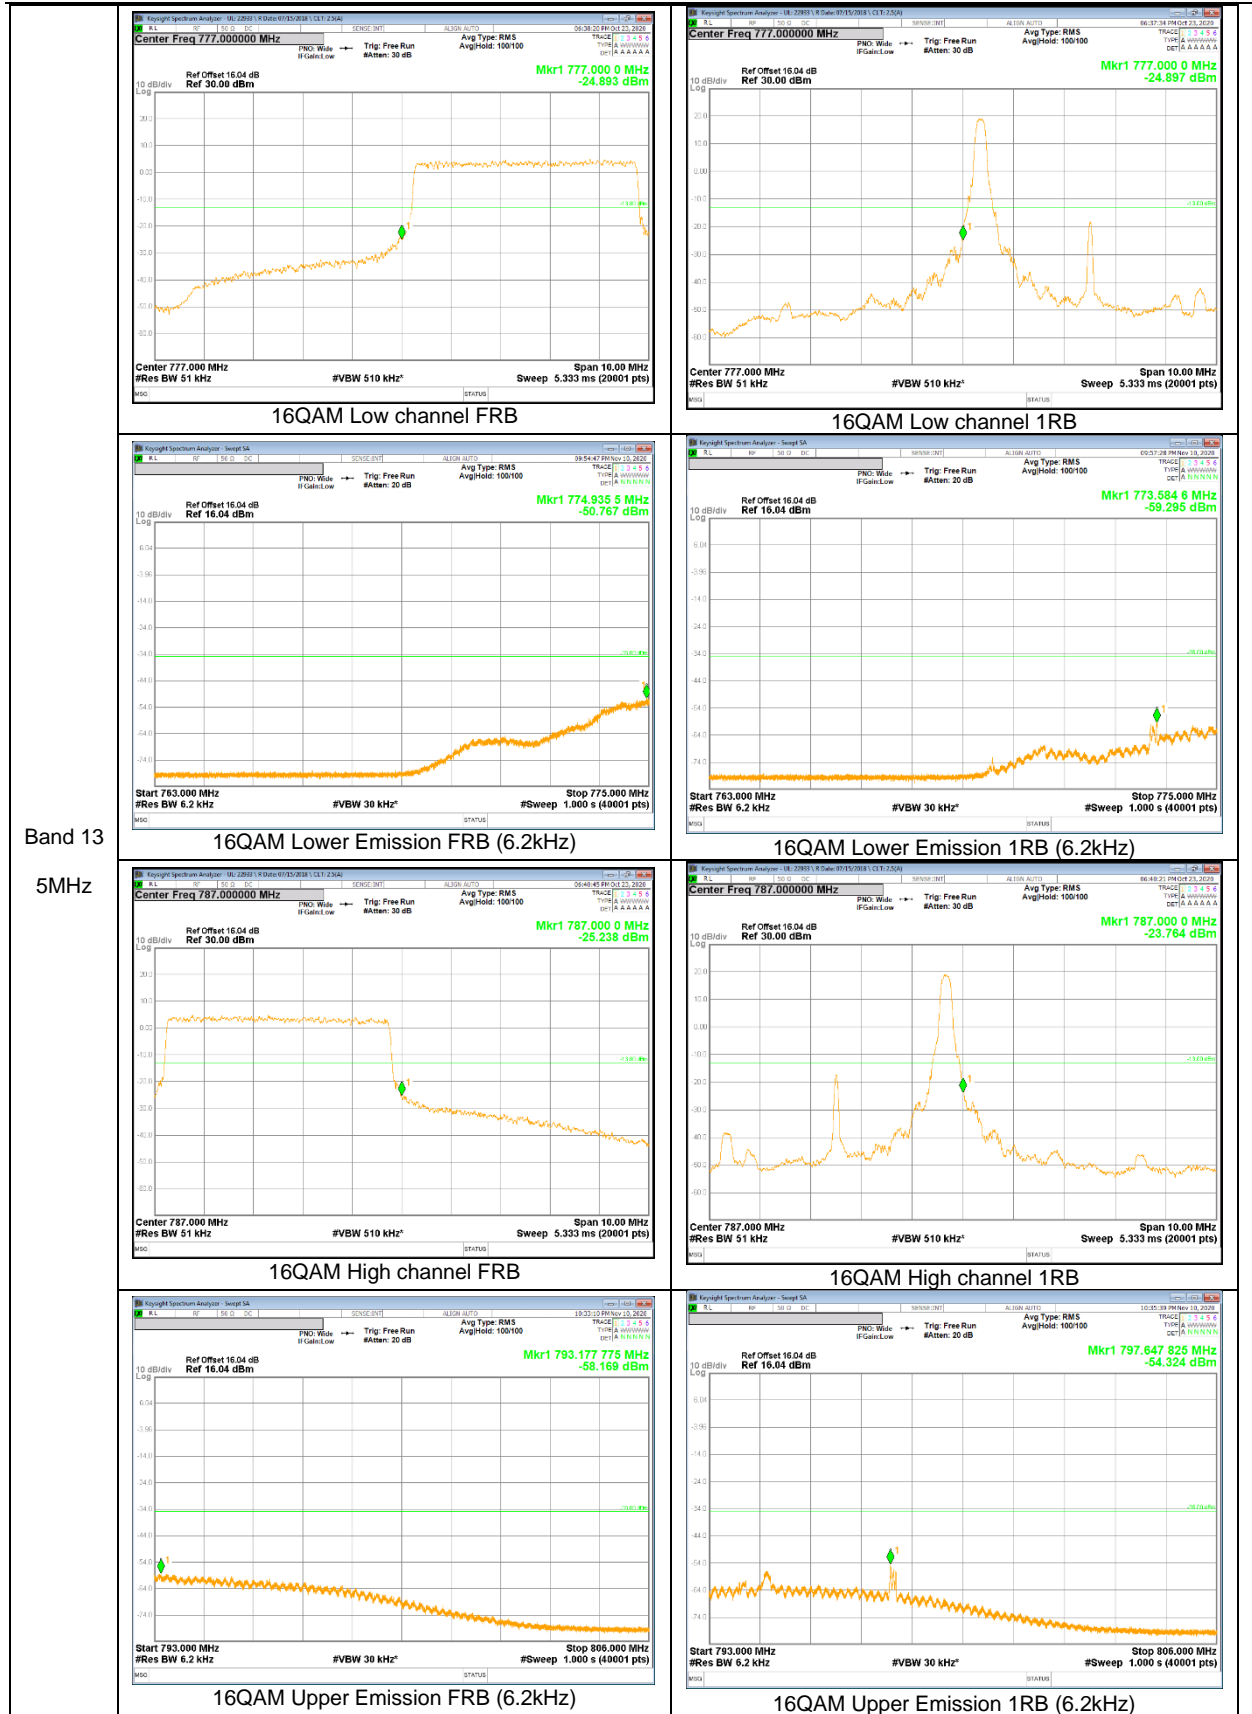

Band 13  
 5MHz

Band 13  
 5MHz

LTE Band 25

Band 25  
20MHz

Band 25  
 10MHz

Band 25  
5MHz

LTE Band 26

Band 26  
15MHz

Band 26  
 10MHz

Band 26  
5MHz

LTE Band 66

Band 66  
20MHz

Band 66  
15MHz

Band 66  
5MHz