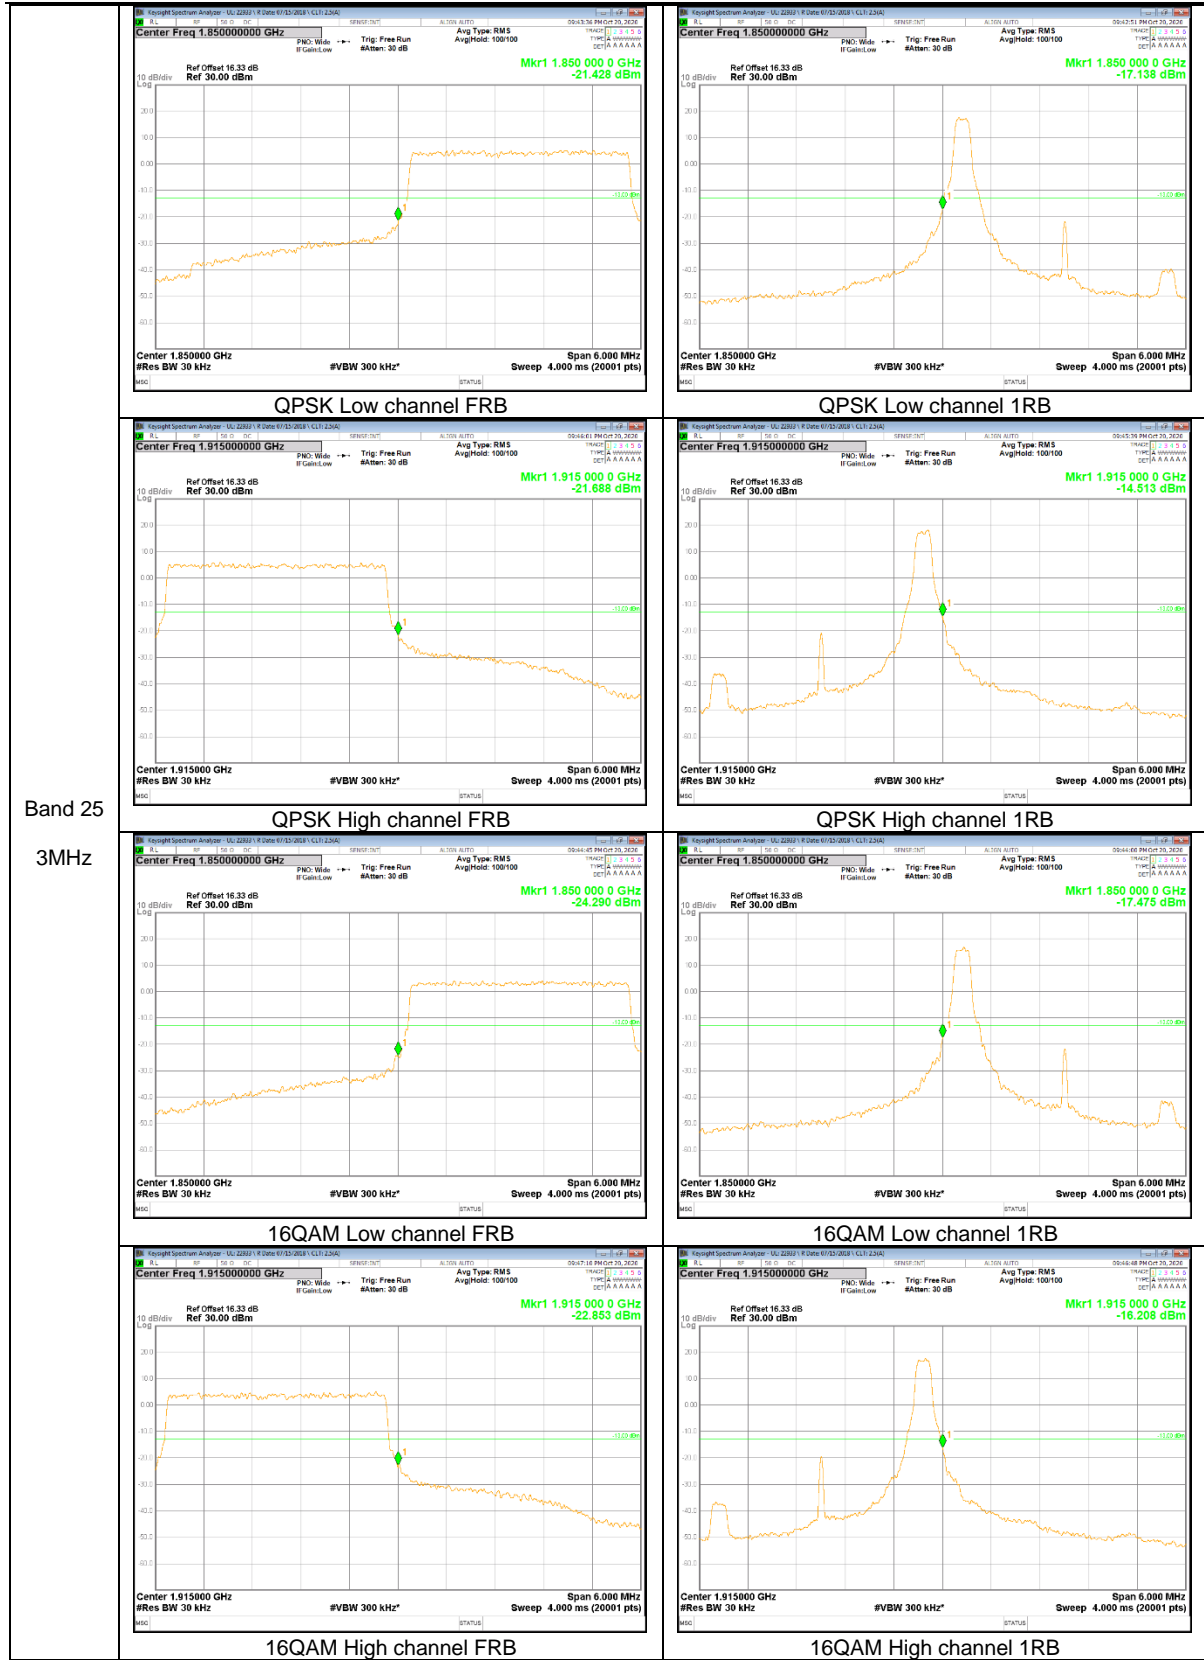

Band 13  
 5MHz

Band 13  
 5MHz

LTE Band 25

Band 25  
20MHz

Band 25  
 10MHz

Band 25  
5MHz

LTE Band 26

Band 26  
15MHz

Band 26  
 10MHz

Band 26  
5MHz

LTE Band 66

Band 66  
20MHz

Band 66  
15MHz

Band 66  
5MHz