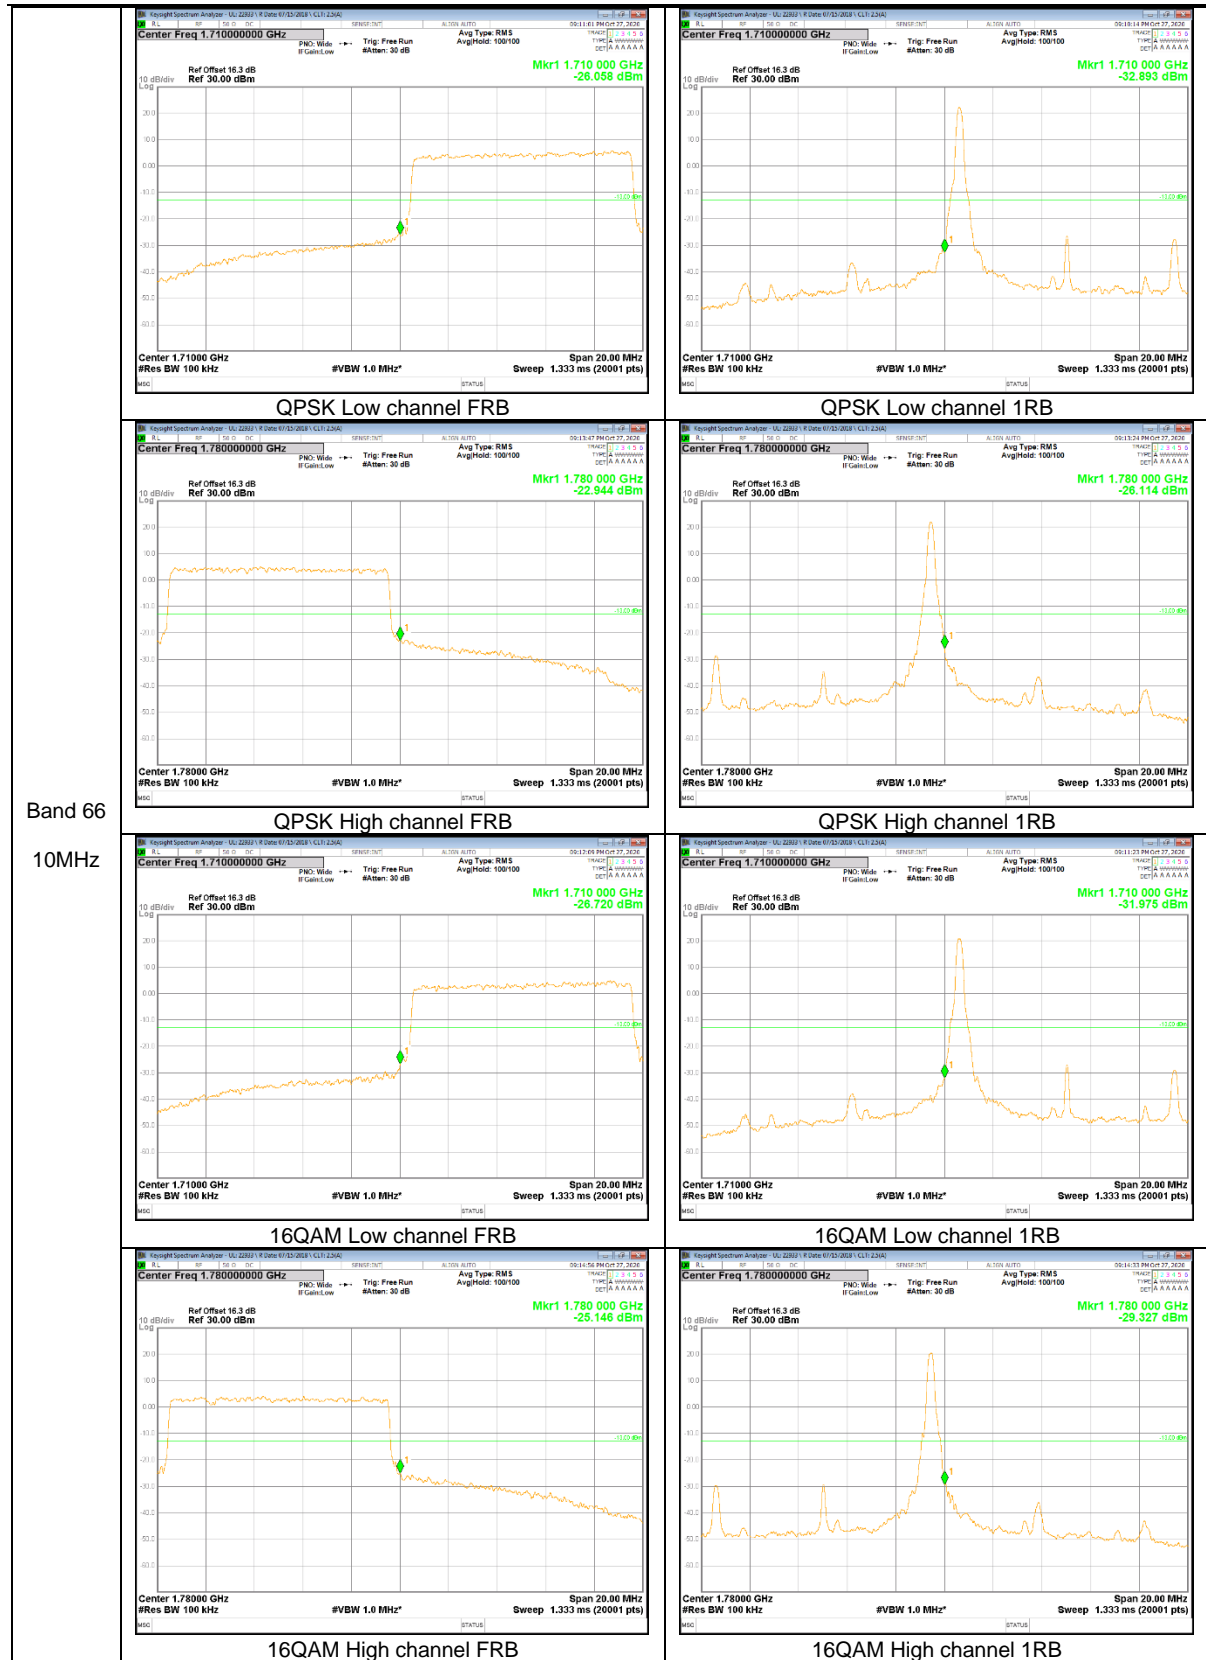

Band 13  
 5MHz

Band 13  
 5MHz

LTE Band 25

Band 25  
20MHz

Band 25  
 10MHz

Band 25  
5MHz

LTE Band 26

Band 26  
15MHz

Band 26  
 10MHz

Band 26  
5MHz

LTE Band 66

Band 66  
20MHz

Band 66  
15MHz

Band 66  
5MHz