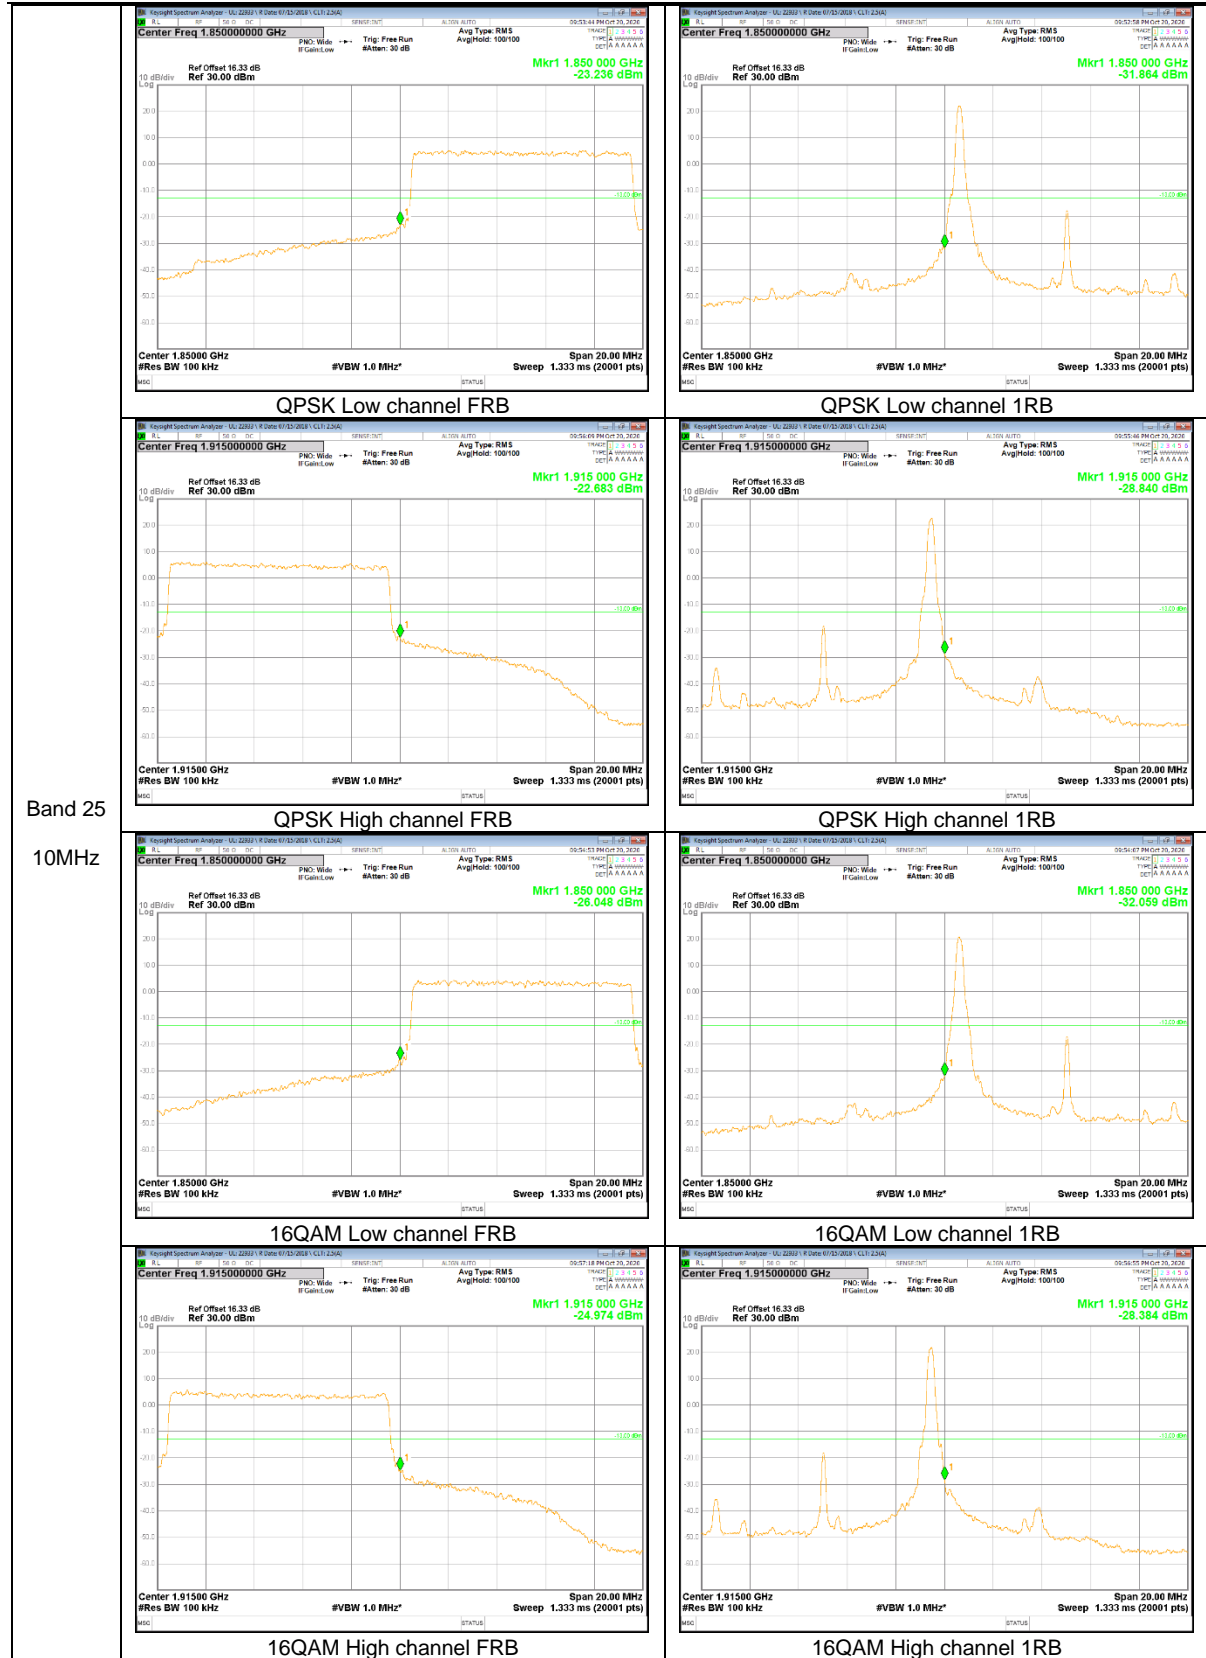

Band 13  
 5MHz

Band 13  
 5MHz

LTE Band 25

Band 25  
20MHz

Band 25  
 10MHz

Band 25  
5MHz

LTE Band 26

Band 26  
15MHz

Band 26  
 10MHz

Band 26  
5MHz

LTE Band 66

Band 66  
20MHz

Band 66  
15MHz

Band 66  
5MHz