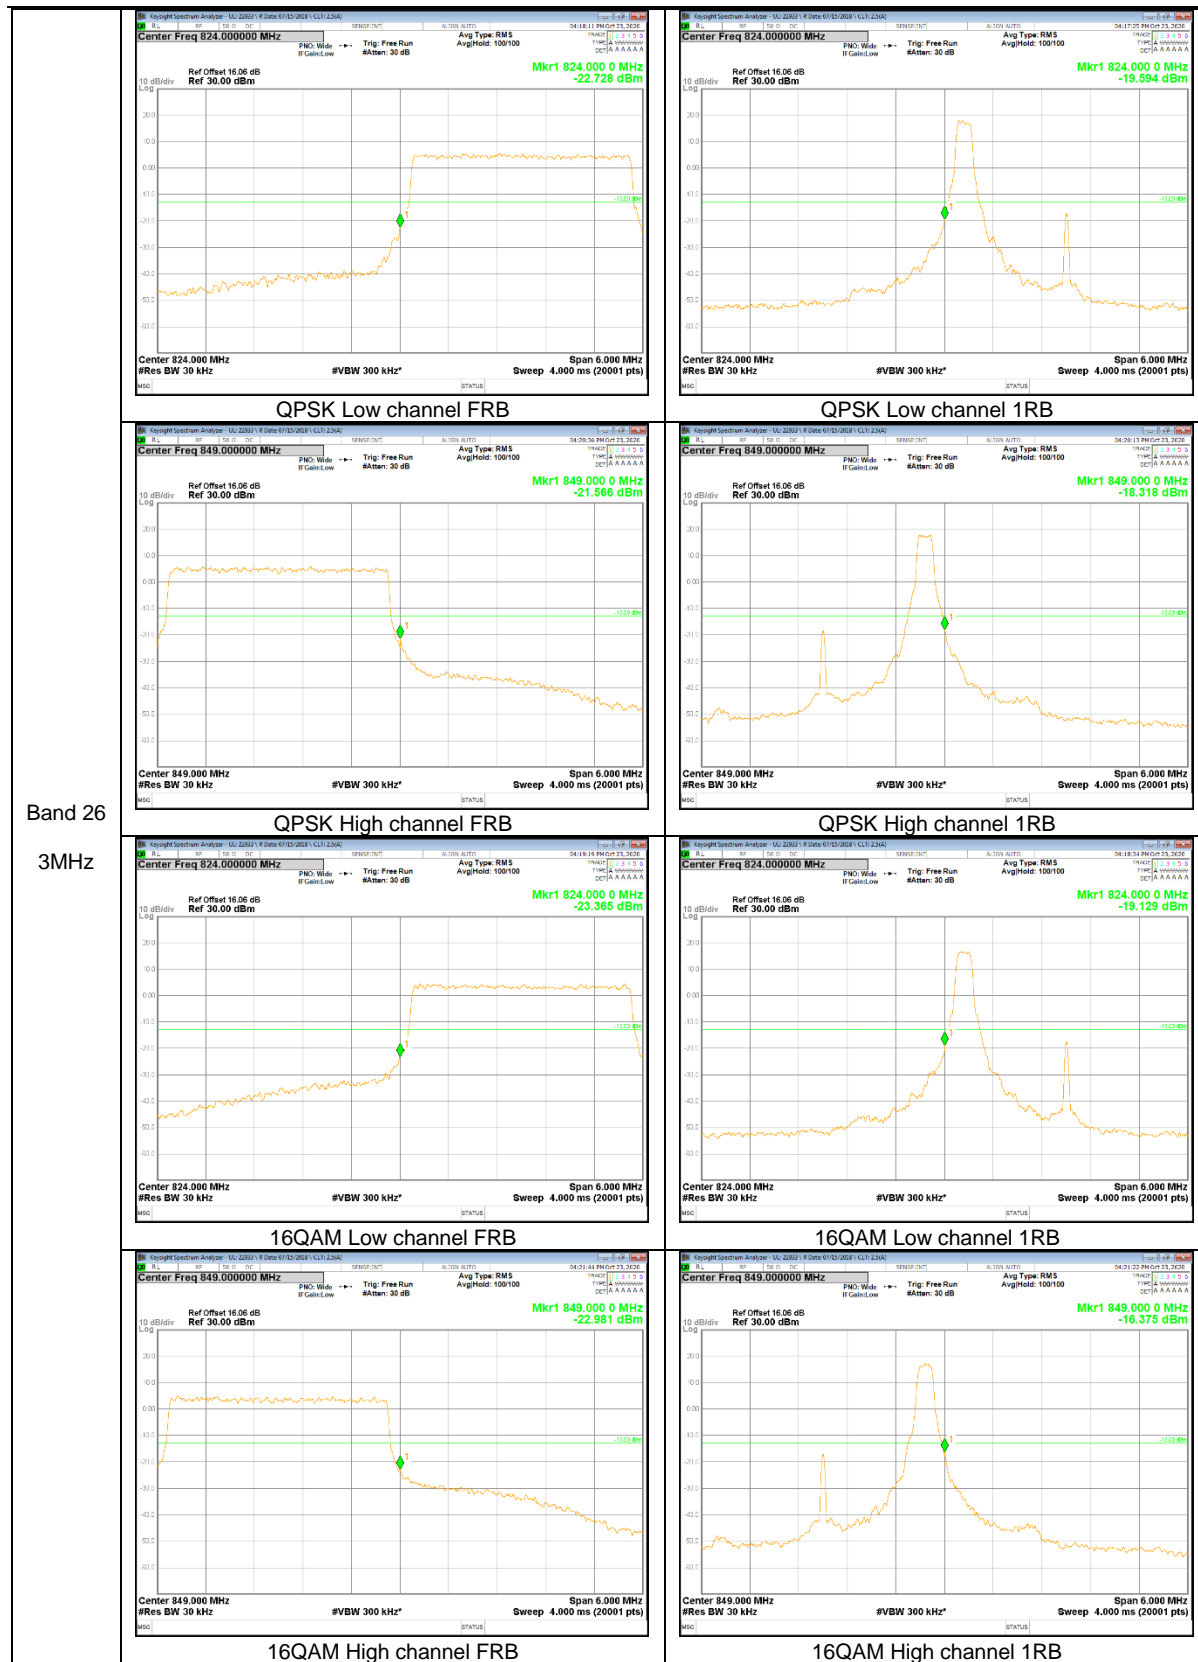

Band 13  
 5MHz

Band 13  
 5MHz

LTE Band 25

Band 25  
20MHz

Band 25  
 10MHz

Band 25  
5MHz

LTE Band 26

Band 26  
15MHz

Band 26  
 10MHz

Band 26  
5MHz

LTE Band 66

Band 66  
20MHz

Band 66  
15MHz

Band 66  
5MHz