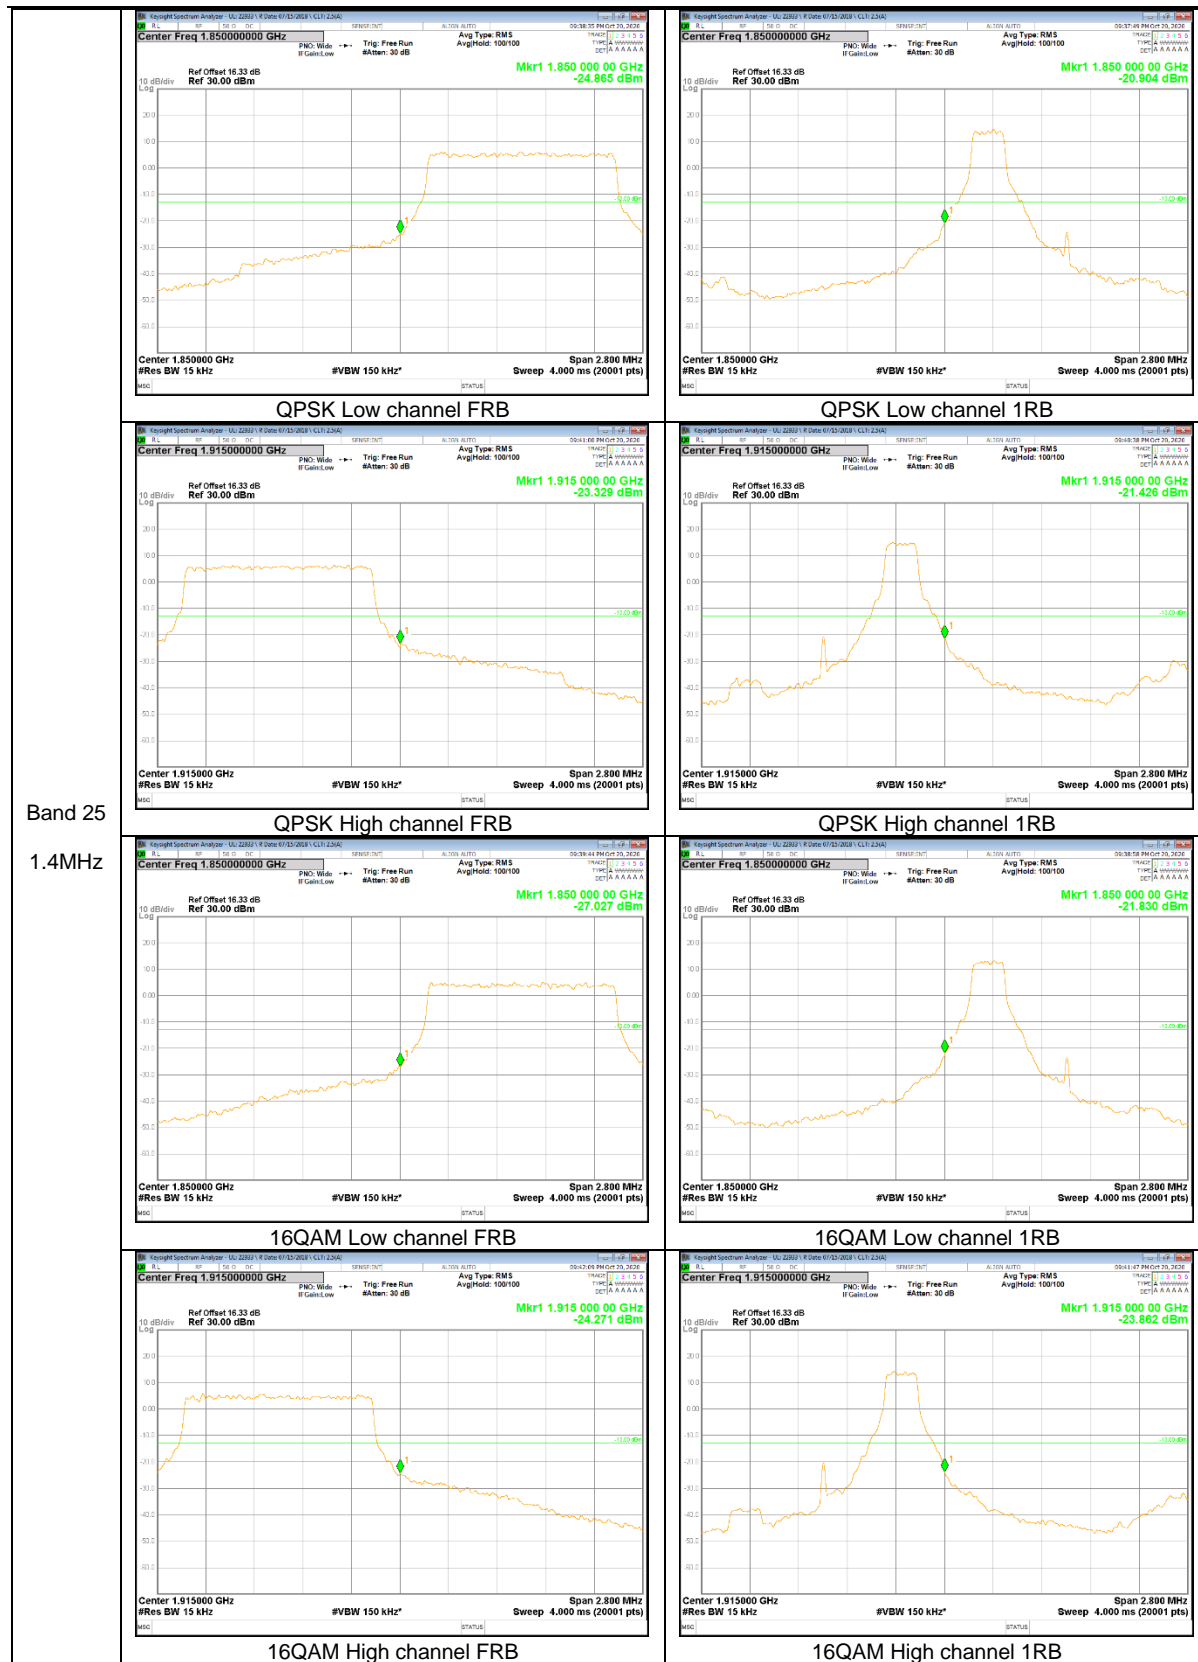

Band 13  
 5MHz

Band 13  
 5MHz

LTE Band 25

Band 25  
20MHz

Band 25  
 10MHz

Band 25  
5MHz

LTE Band 26

Band 26  
15MHz

Band 26  
 10MHz

Band 26  
5MHz

LTE Band 66

Band 66  
20MHz

Band 66  
15MHz

Band 66  
5MHz