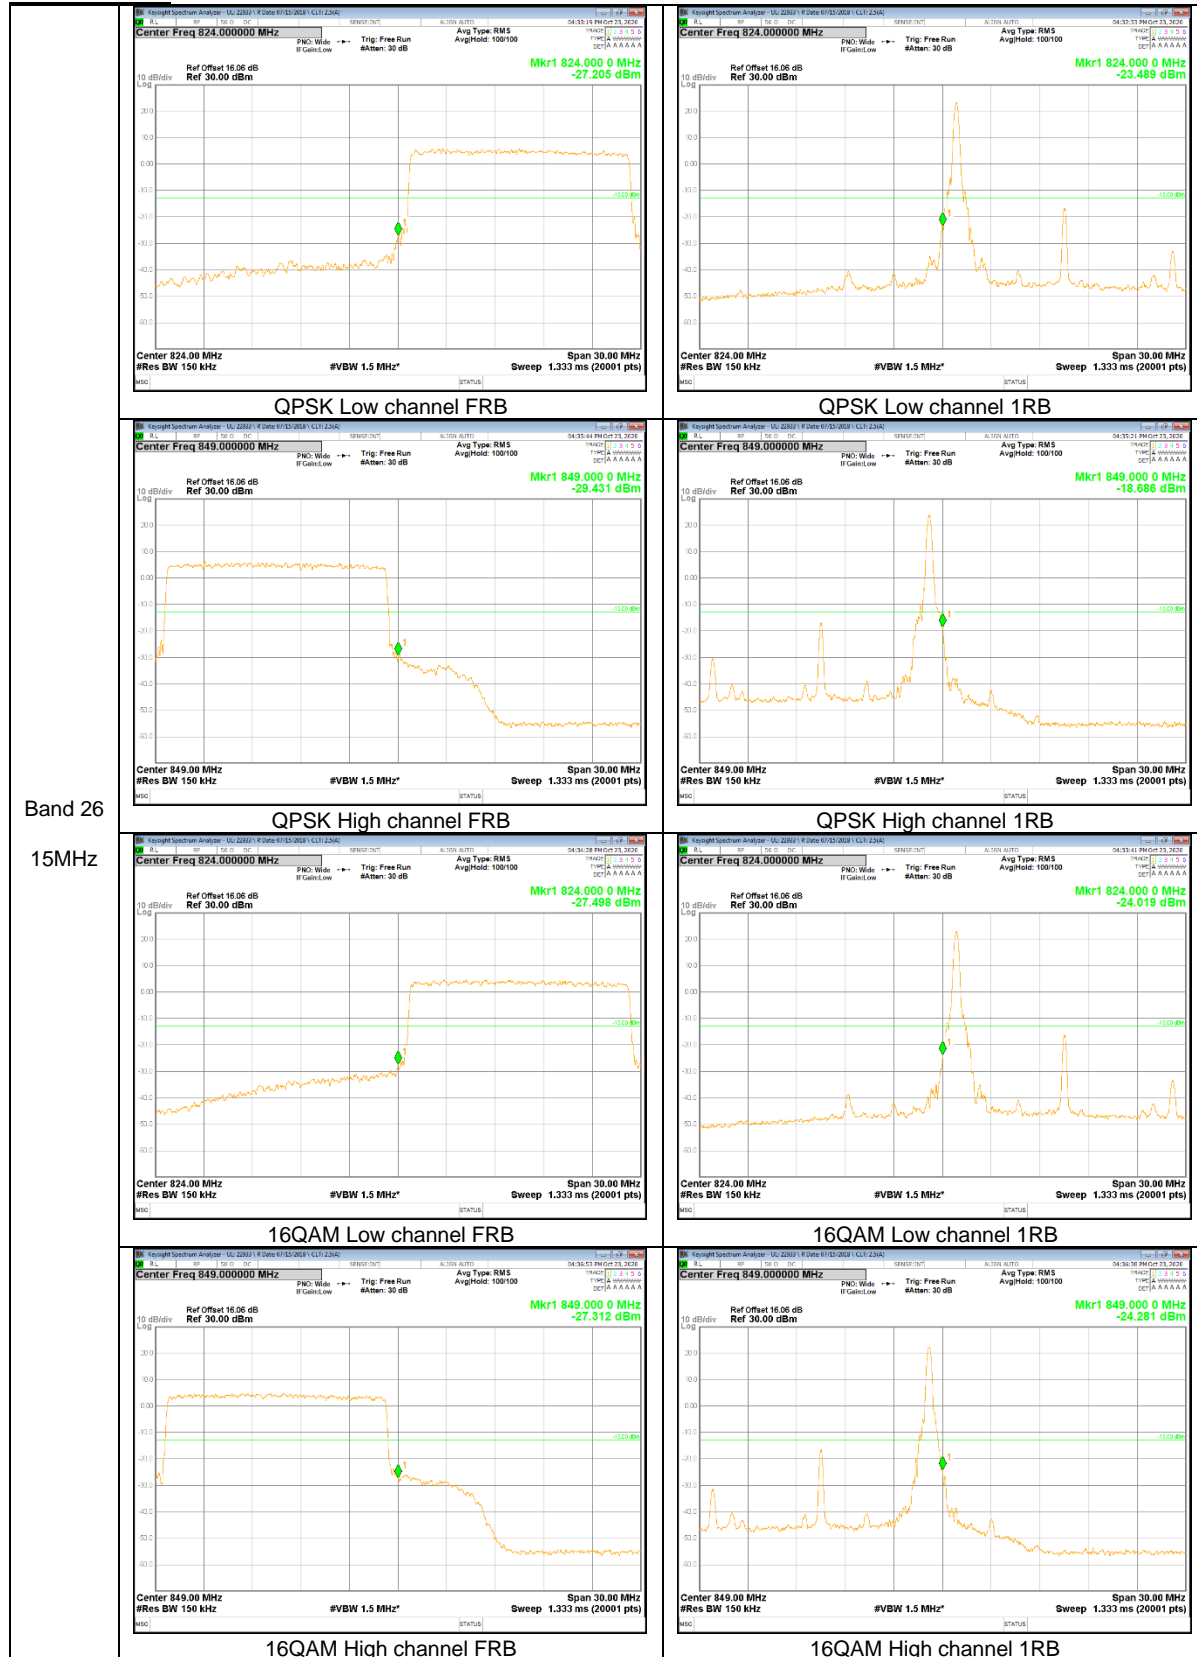

Band 13  
 5MHz

Band 13  
 5MHz

LTE Band 25

Band 25  
20MHz

Band 25  
 10MHz

Band 25  
5MHz

LTE Band 26

Band 26  
15MHz

Band 26  
 10MHz

Band 26  
5MHz

LTE Band 66

Band 66  
20MHz

Band 66  
15MHz

Band 66  
5MHz