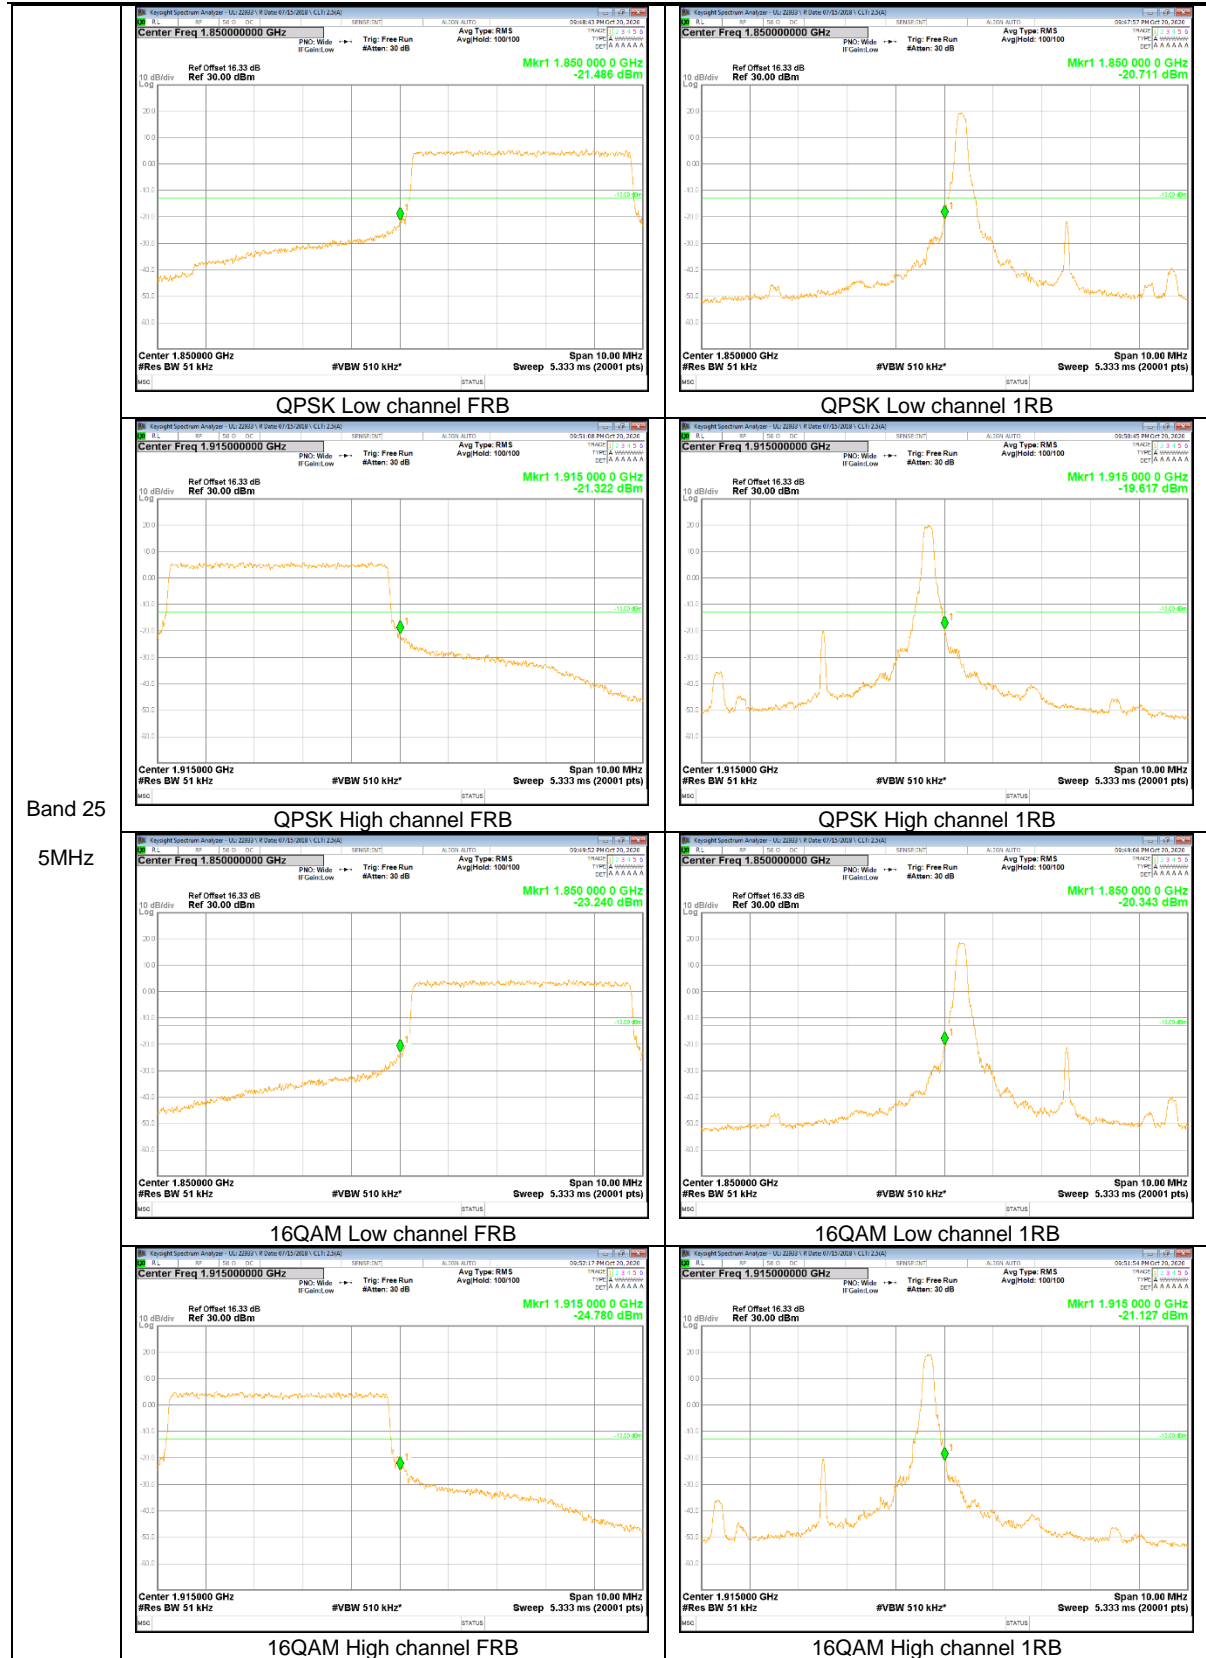

Band 13  
 5MHz

Band 13  
 5MHz

LTE Band 25

Band 25  
20MHz

Band 25  
 10MHz

Band 25  
5MHz

LTE Band 26

Band 26  
15MHz

Band 26  
 10MHz

Band 26  
5MHz

LTE Band 66

Band 66  
20MHz

Band 66  
15MHz

Band 66  
5MHz