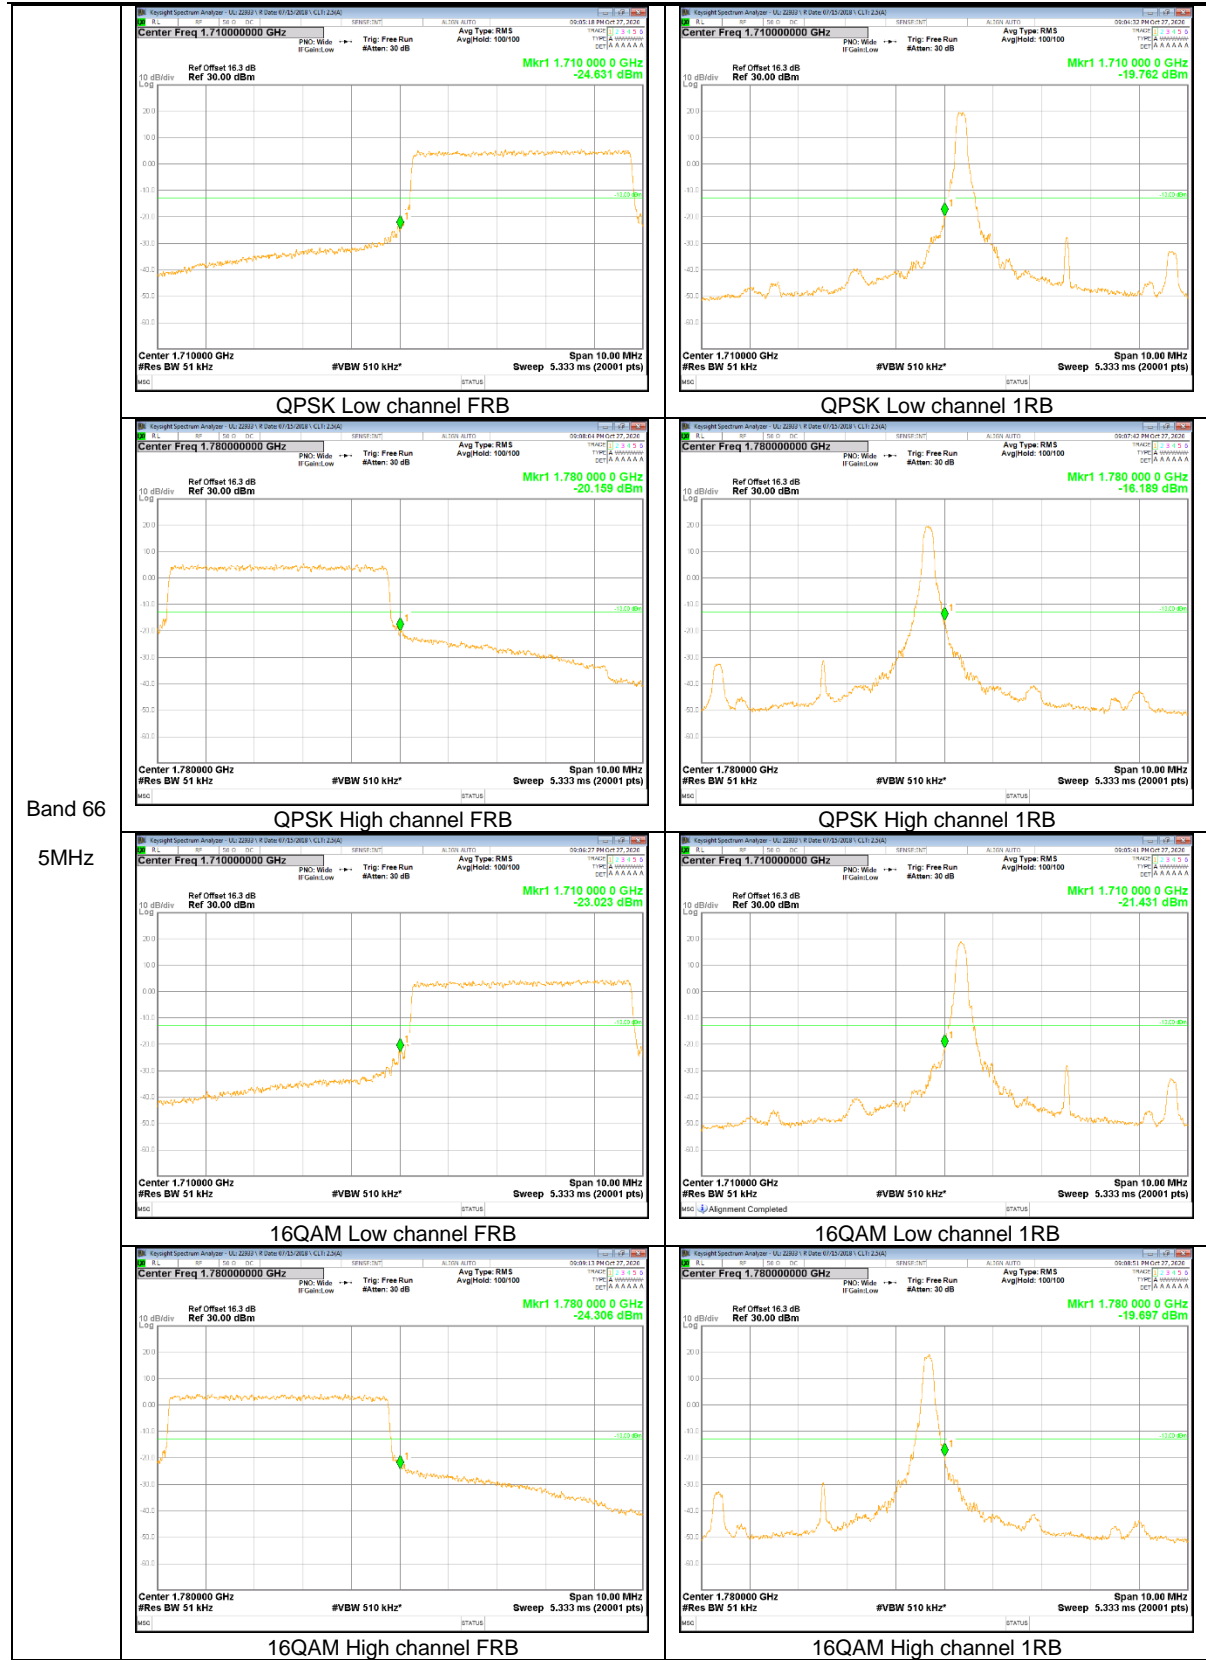

Band 13  
 5MHz

Band 13  
 5MHz

LTE Band 25

Band 25  
20MHz

Band 25  
 10MHz

Band 25  
5MHz

LTE Band 26

Band 26  
15MHz

Band 26  
 10MHz

Band 26  
5MHz

LTE Band 66

Band 66  
20MHz

Band 66  
15MHz

Band 66  
5MHz