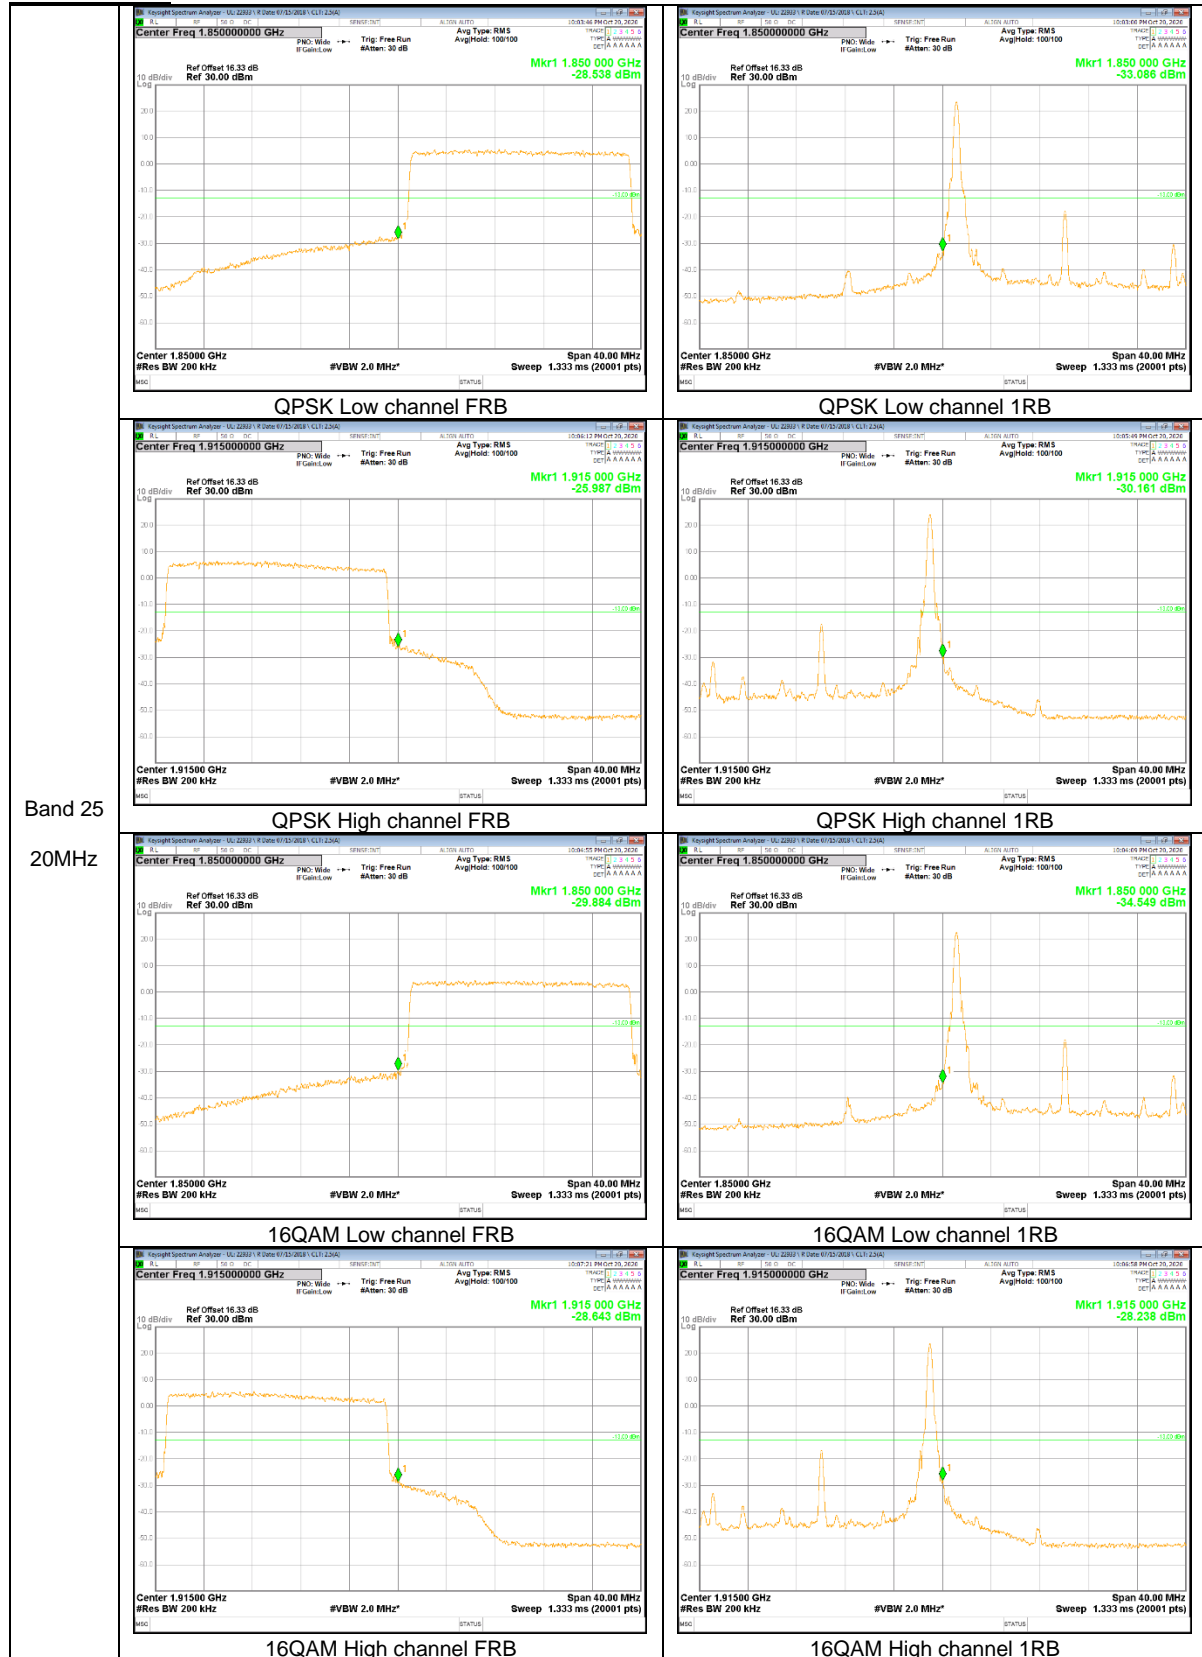

Band 13  
 5MHz

Band 13  
 5MHz

LTE Band 25

Band 25  
20MHz

Band 25  
 10MHz

Band 25  
5MHz

LTE Band 26

Band 26  
15MHz

Band 26  
 10MHz

Band 26  
5MHz

LTE Band 66

Band 66  
20MHz

Band 66  
15MHz

Band 66  
5MHz