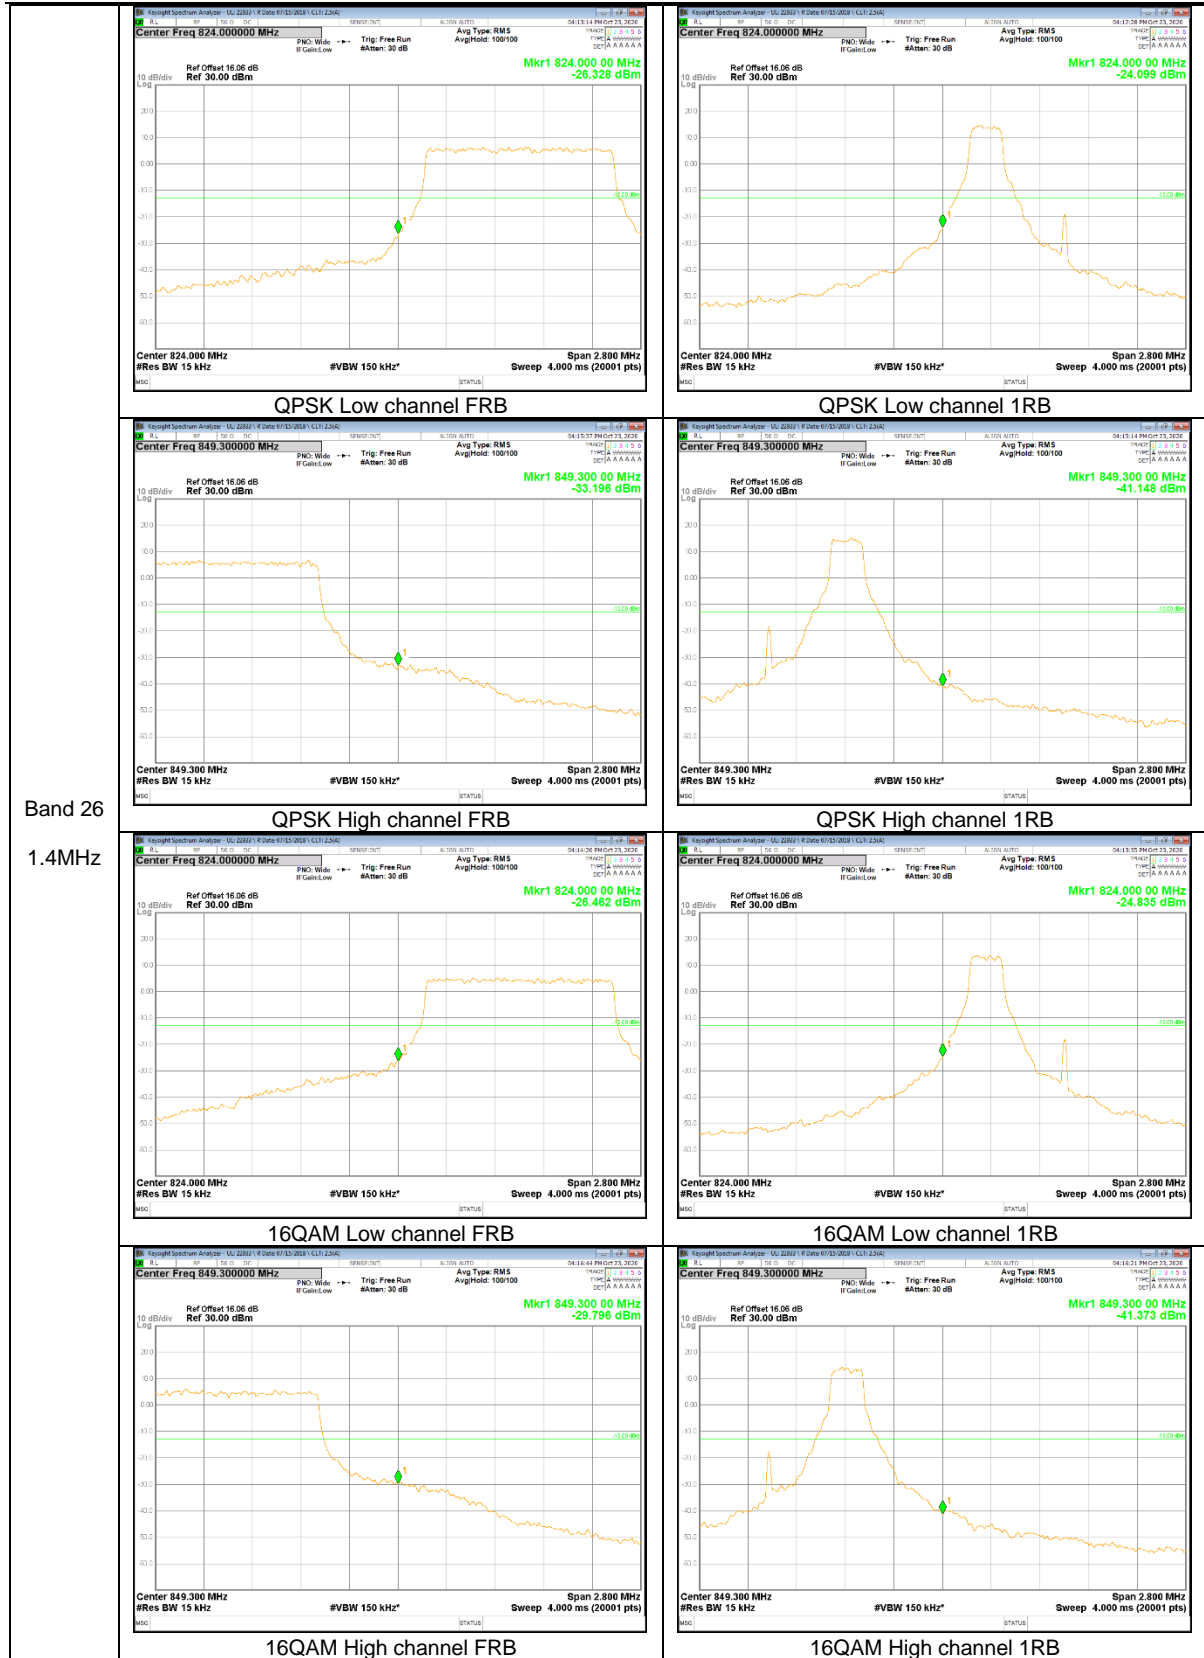

Band 13  
 5MHz

Band 13  
 5MHz

LTE Band 25

Band 25  
20MHz

Band 25  
 10MHz

Band 25  
5MHz

LTE Band 26

Band 26  
15MHz

Band 26  
 10MHz

Band 26  
5MHz

LTE Band 66

Band 66  
20MHz

Band 66  
15MHz

Band 66  
5MHz