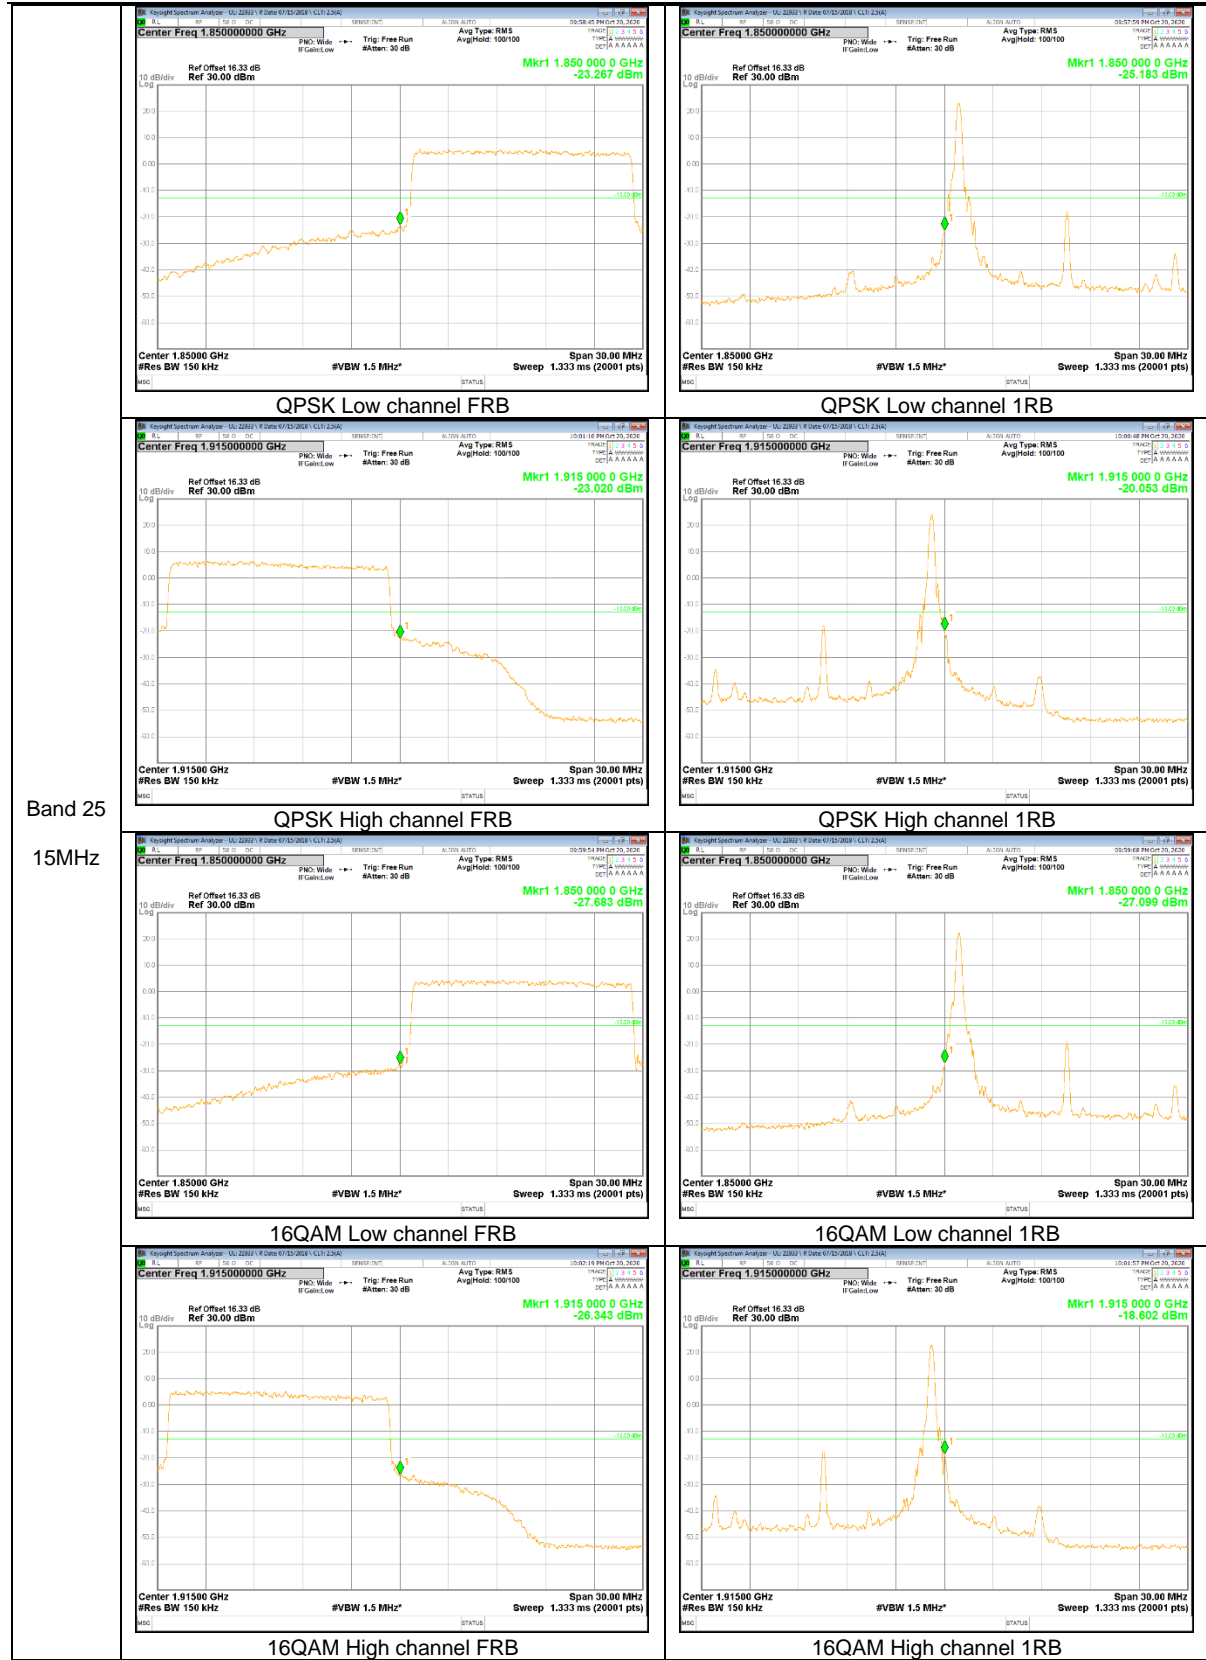

Band 13  
 5MHz

Band 13  
 5MHz

LTE Band 25

Band 25  
20MHz

Band 25  
 10MHz

Band 25  
5MHz

LTE Band 26

Band 26  
15MHz

Band 26  
 10MHz

Band 26  
5MHz

LTE Band 66

Band 66  
20MHz

Band 66  
15MHz

Band 66  
5MHz