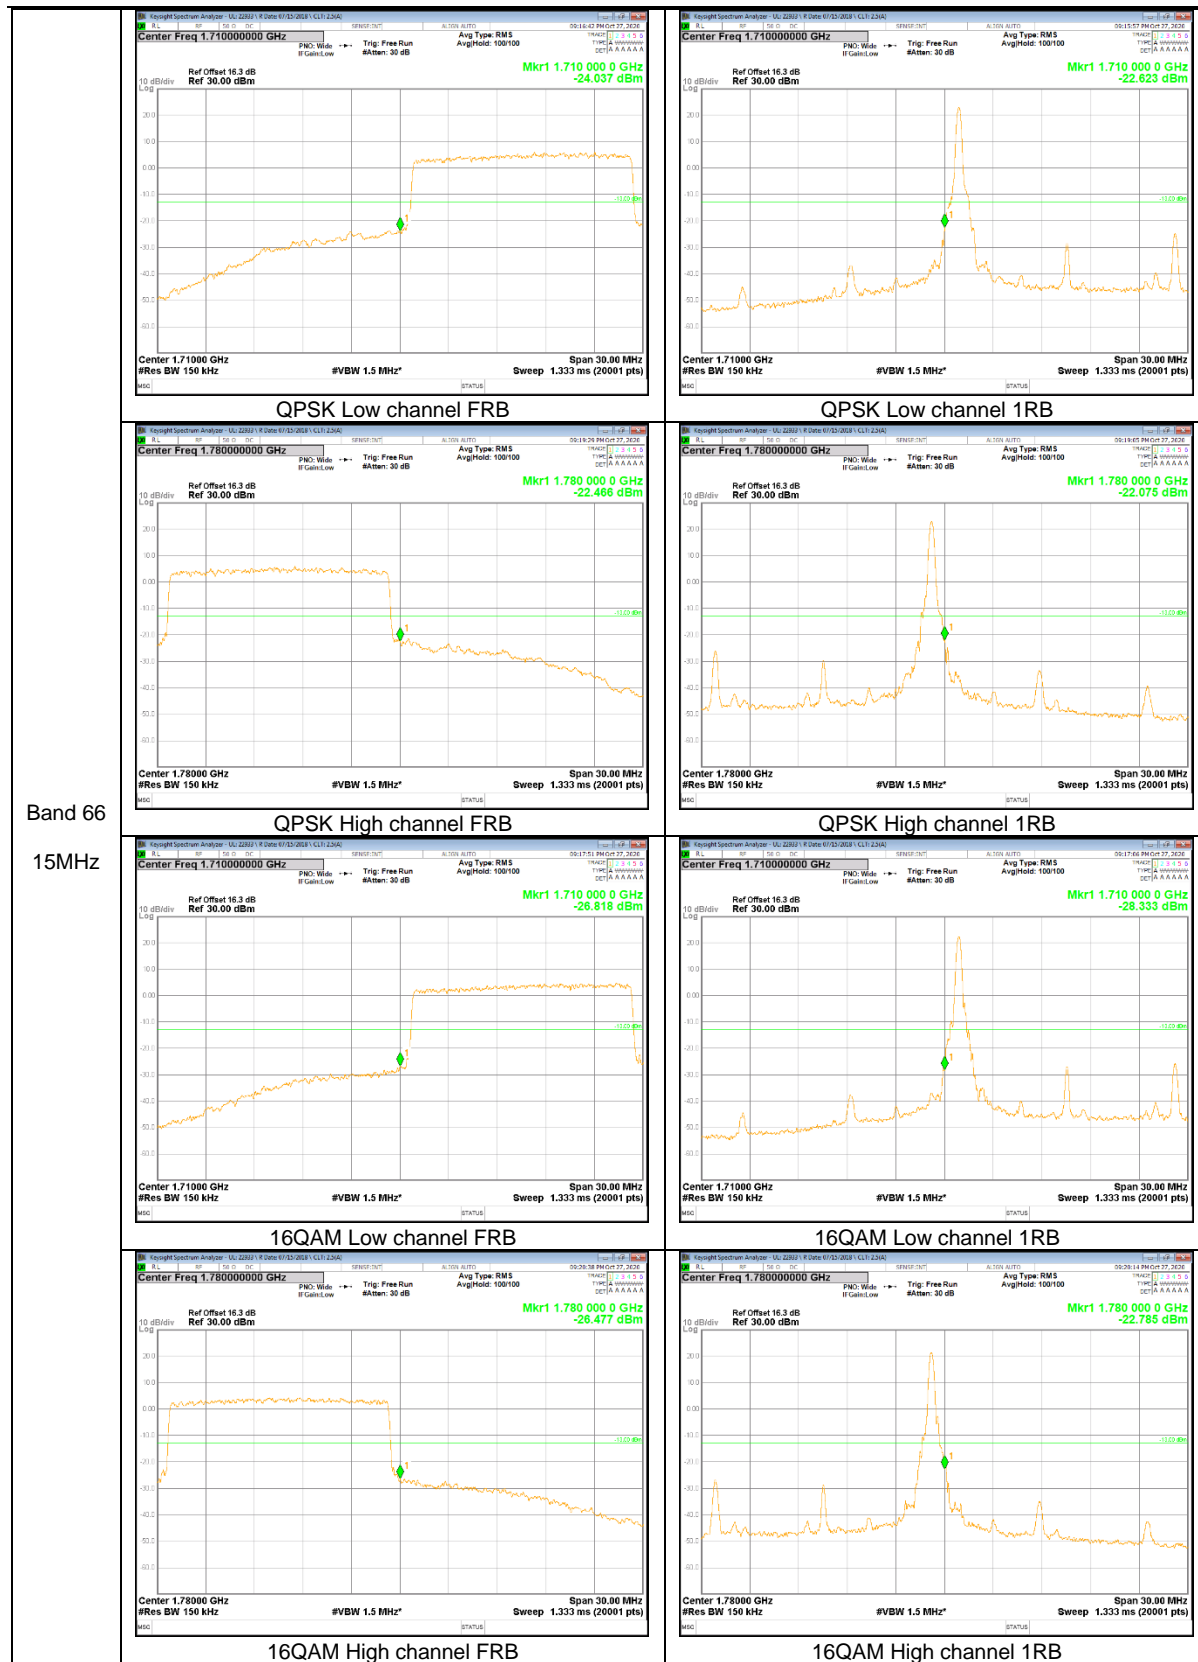

Band 13  
 5MHz

Band 13  
 5MHz

LTE Band 25

Band 25  
20MHz

Band 25  
 10MHz

Band 25  
5MHz

LTE Band 26

Band 26  
15MHz

Band 26  
 10MHz

Band 26  
5MHz

LTE Band 66

Band 66  
20MHz

Band 66  
15MHz

Band 66  
5MHz