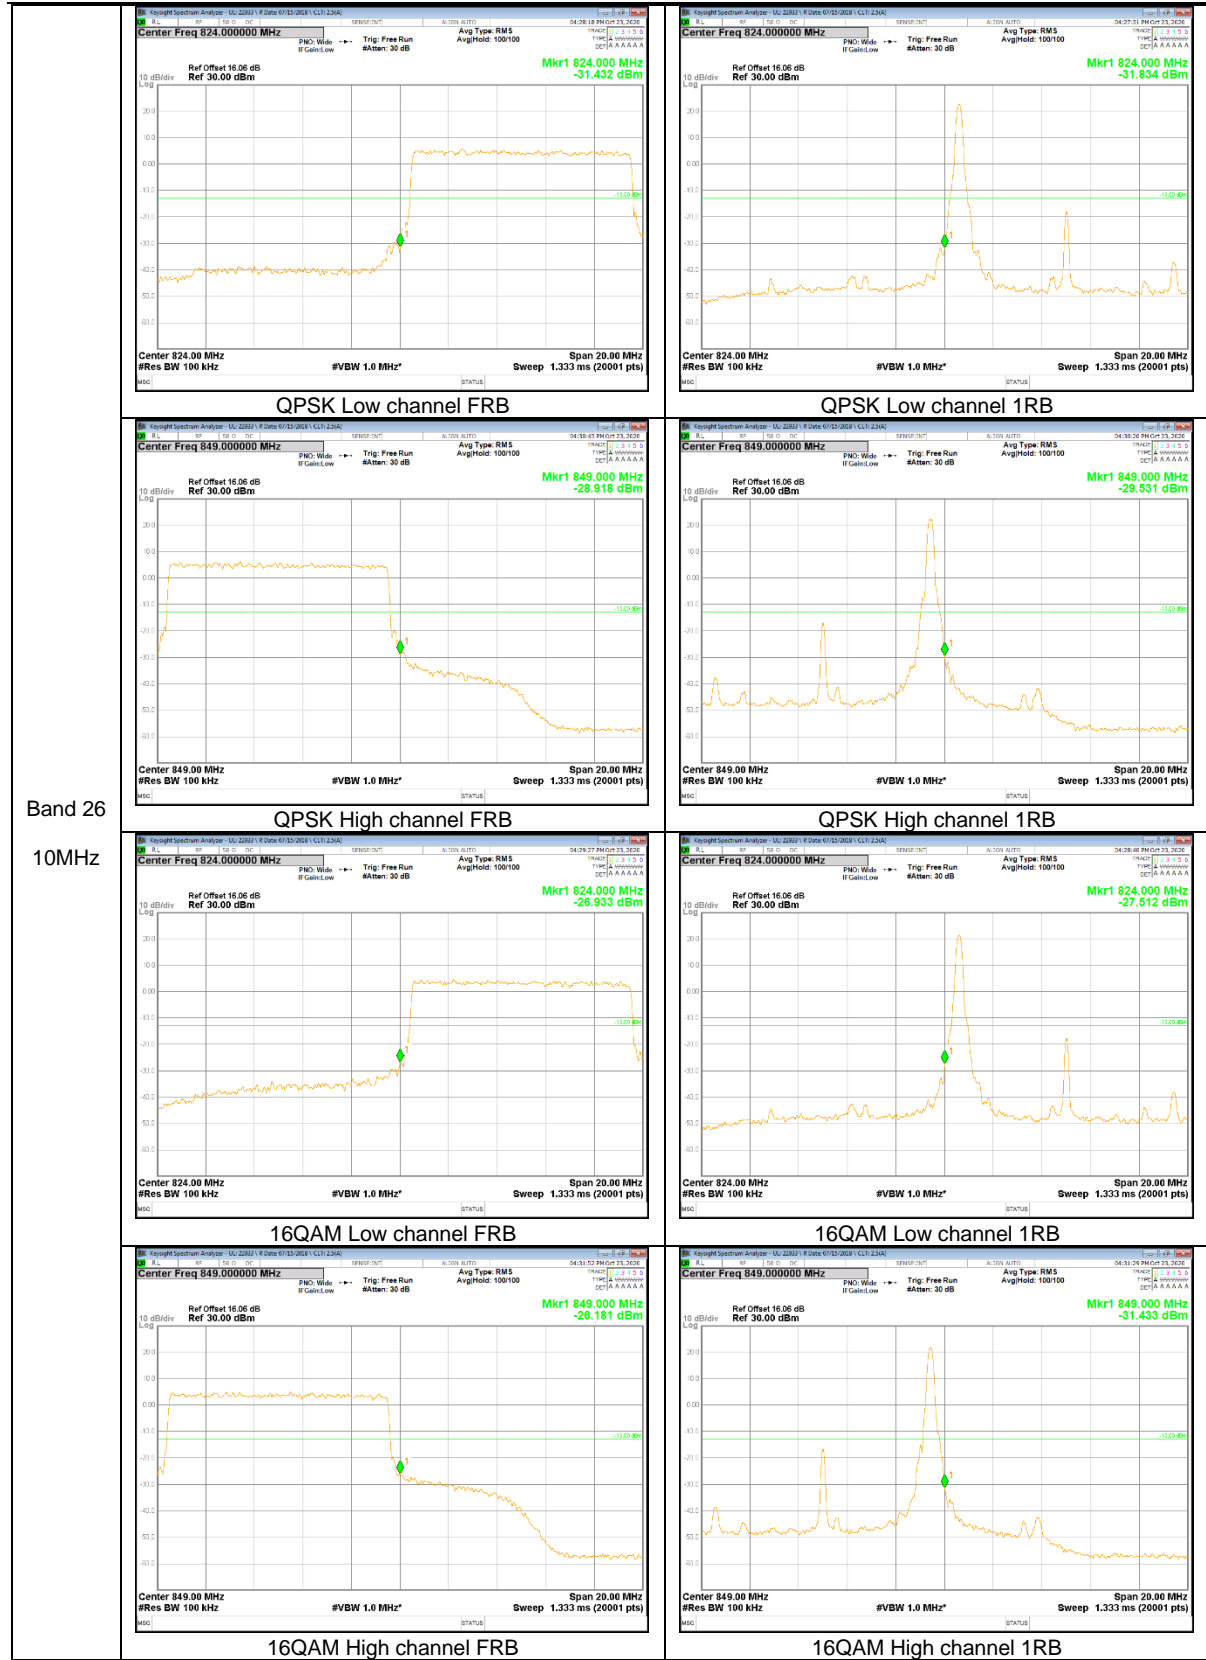

Band 13  
 5MHz

Band 13  
 5MHz

LTE Band 25

Band 25  
20MHz

Band 25  
 10MHz

Band 25  
5MHz

LTE Band 26

Band 26  
15MHz

Band 26  
 10MHz

Band 26  
5MHz

LTE Band 66

Band 66  
20MHz

Band 66  
15MHz

Band 66  
5MHz