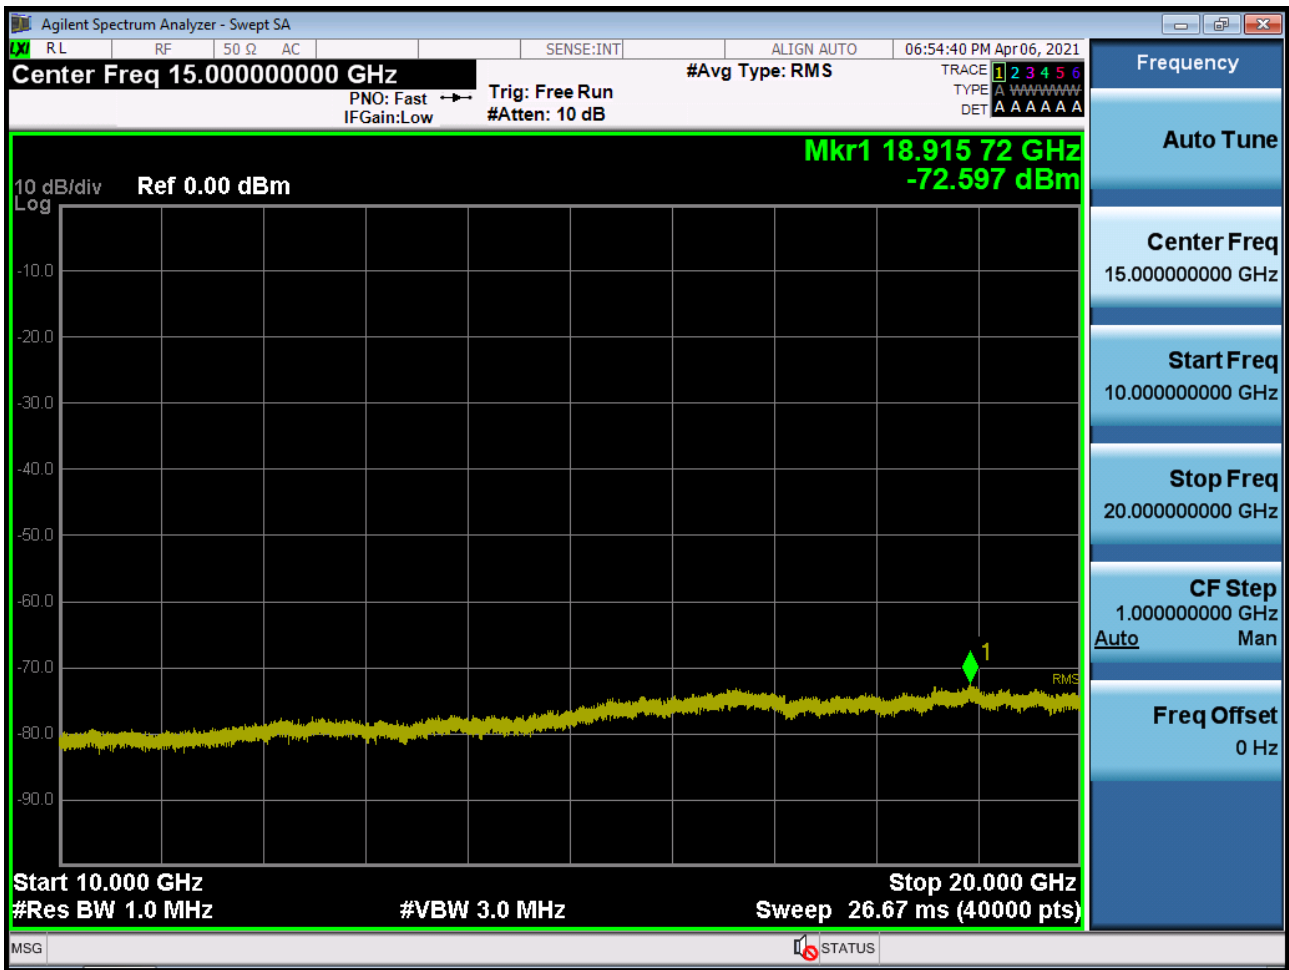

■ WCDMA1900 MODE (9538 CH.) Conducted Spurious Emissions2

■ WCDMA1700 MODE (1312 CH.) Conducted Spurious Emissions1

■ WCDMA1700 MODE (1312 CH.) Conducted Spurious Emissions2

■ WCDMA1700 MODE (1412 CH.) Conducted Spurious Emissions1

■ WCDMA1700 MODE (1412 CH.) Conducted Spurious Emissions2

■ WCDMA1700 MODE (1513 CH.) Conducted Spurious Emissions1

■ WCDMA1700 MODE (1513 CH.) Conducted Spurious Emissions2

■ CDMA Secondary800 MODE (476 CH.) Conducted Spurious Emissions1