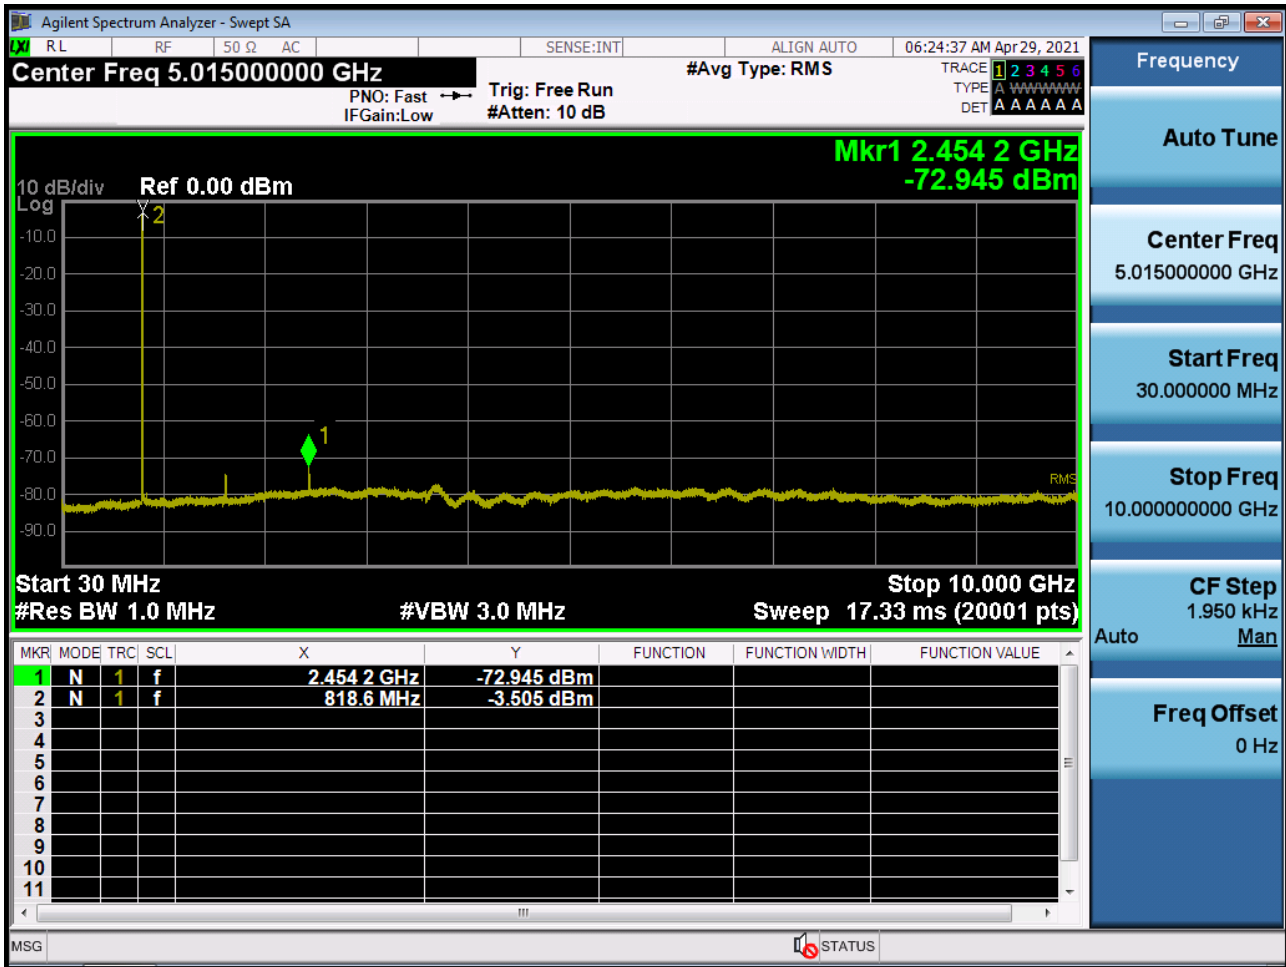

■ WCDMA1900 MODE (9538 CH.) Conducted Spurious Emissions2

■ WCDMA1700 MODE (1312 CH.) Conducted Spurious Emissions1

■ WCDMA1700 MODE (1312 CH.) Conducted Spurious Emissions2

■ WCDMA1700 MODE (1412 CH.) Conducted Spurious Emissions1

■ WCDMA1700 MODE (1412 CH.) Conducted Spurious Emissions2

■ WCDMA1700 MODE (1513 CH.) Conducted Spurious Emissions1

■ WCDMA1700 MODE (1513 CH.) Conducted Spurious Emissions2

■ CDMA Secondary800 MODE (476 CH.) Conducted Spurious Emissions1

■ CDMA850 MODE (1013 CH.) Conducted Spurious Emissions1

■ CDMA PCS MODE (25 CH.) Conducted Spurious Emissions1

■ CDMA PCS MODE (25 CH.) Conducted Spurious Emissions2

10. ANNEX A_ TEST SETUP PHOTO

Please refer to test setup photo file no. as follows;