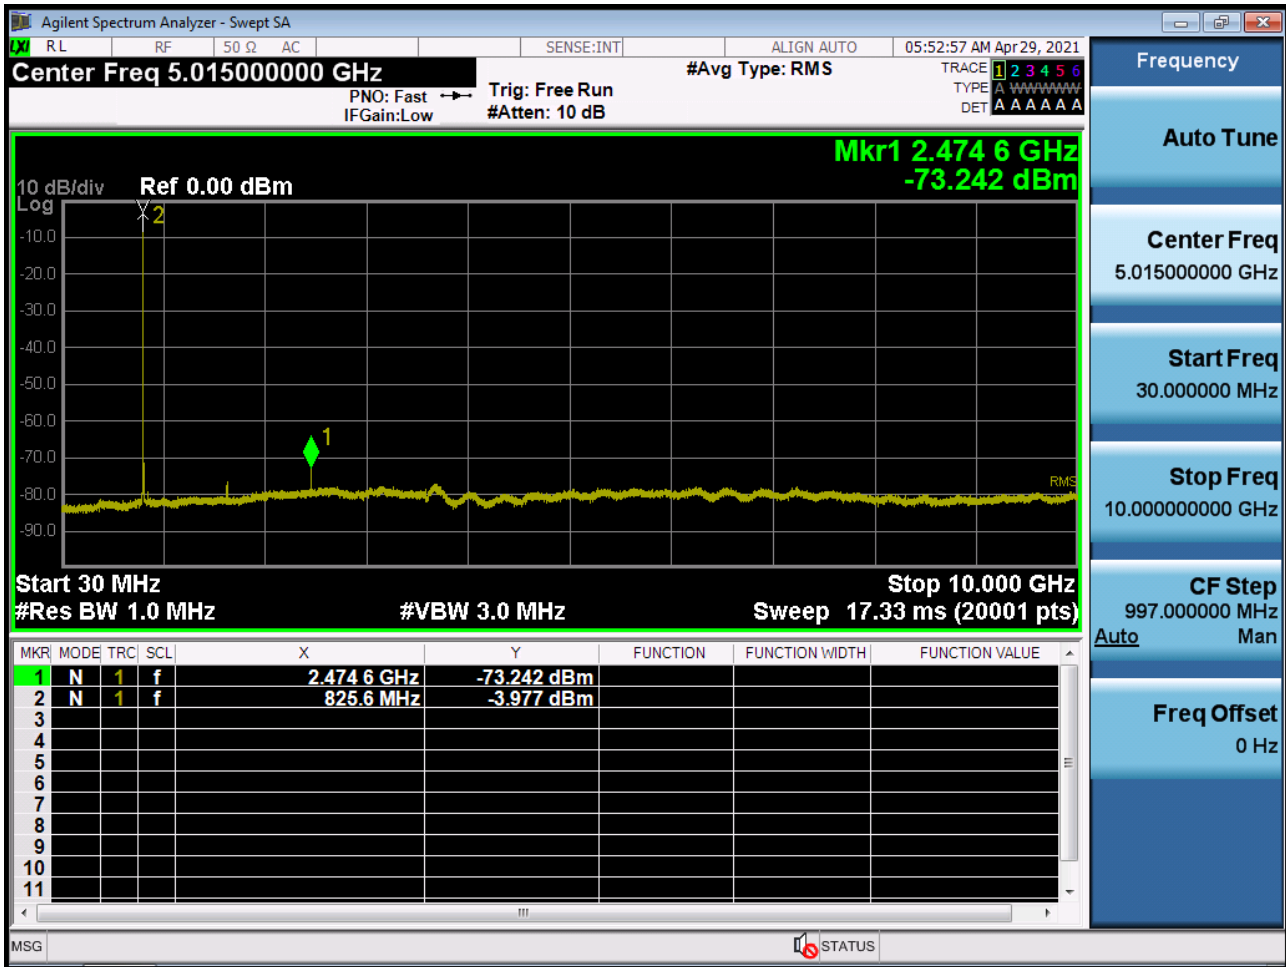

■ WCDMA1900 MODE (9538 CH.) Conducted Spurious Emissions2

■ WCDMA1700 MODE (1312 CH.) Conducted Spurious Emissions1

■ WCDMA1700 MODE (1312 CH.) Conducted Spurious Emissions2

■ WCDMA1700 MODE (1412 CH.) Conducted Spurious Emissions1

■ WCDMA1700 MODE (1412 CH.) Conducted Spurious Emissions2

■ WCDMA1700 MODE (1513 CH.) Conducted Spurious Emissions1

■ WCDMA1700 MODE (1513 CH.) Conducted Spurious Emissions2

■ CDMA Secondary800 MODE (476 CH.) Conducted Spurious Emissions1

■ CDMA850 MODE (1013 CH.) Conducted Spurious Emissions1

■ CDMA PCS MODE (25 CH.) Conducted Spurious Emissions1

■ CDMA PCS MODE (25 CH.) Conducted Spurious Emissions2

10. ANNEX A_ TEST SETUP PHOTO

Please refer to test setup photo file no. as follows;