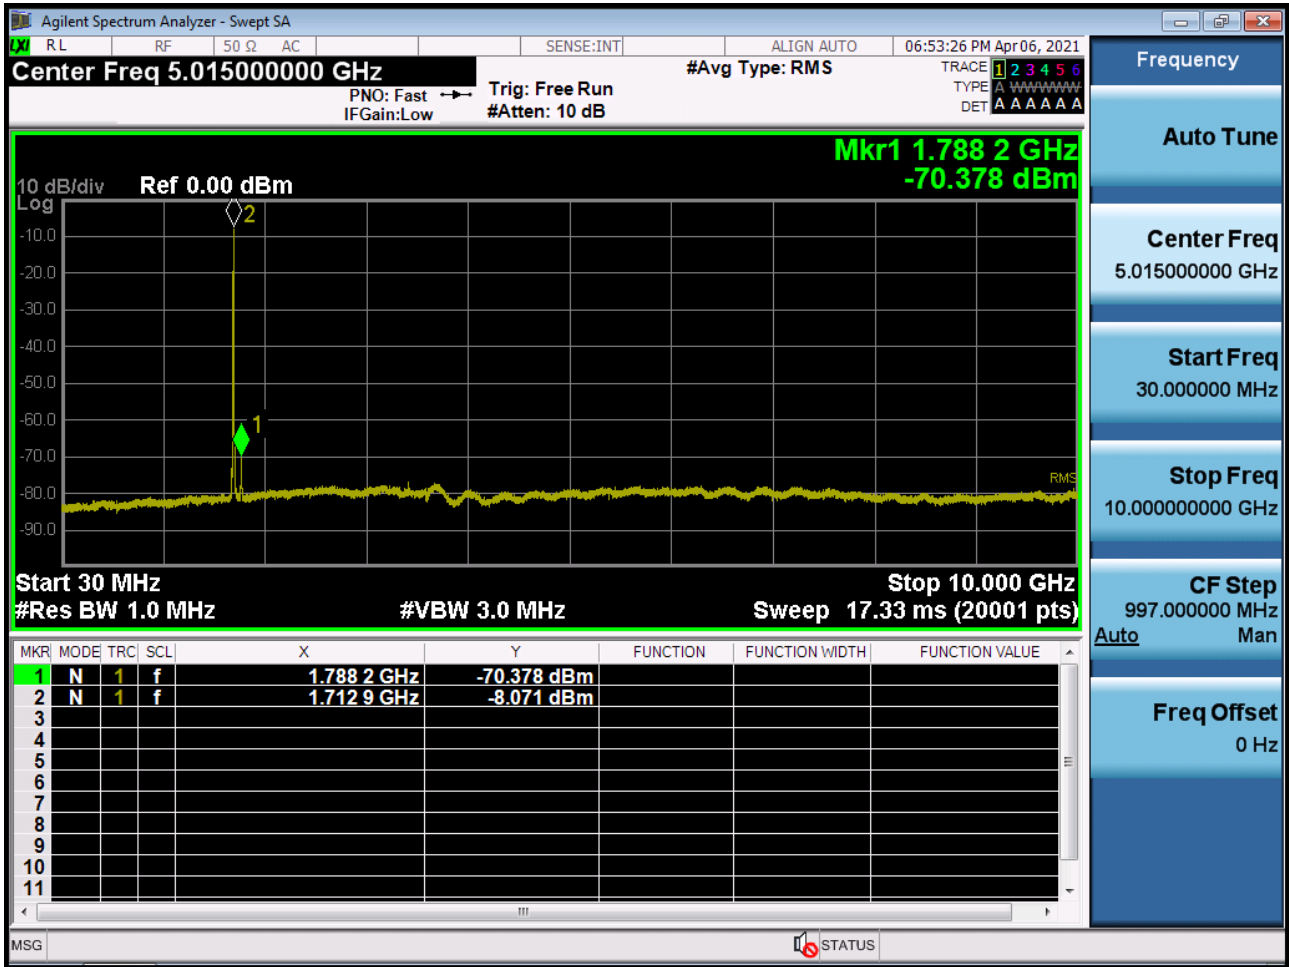

■ WCDMA1900 MODE (9538 CH.) Conducted Spurious Emissions2

■ WCDMA1700 MODE (1312 CH.) Conducted Spurious Emissions1

■ WCDMA1700 MODE (1312 CH.) Conducted Spurious Emissions2

■ WCDMA1700 MODE (1412 CH.) Conducted Spurious Emissions1

■ WCDMA1700 MODE (1412 CH.) Conducted Spurious Emissions2

■ WCDMA1700 MODE (1513 CH.) Conducted Spurious Emissions1

■ WCDMA1700 MODE (1513 CH.) Conducted Spurious Emissions2

■ CDMA Secondary800 MODE (476 CH.) Conducted Spurious Emissions1

■ CDMA850 MODE (1013 CH.) Conducted Spurious Emissions1

■ CDMA PCS MODE (25 CH.) Conducted Spurious Emissions1

■ CDMA PCS MODE (25 CH.) Conducted Spurious Emissions2

10. ANNEX A_ TEST SETUP PHOTO

Please refer to test setup photo file no. as follows;