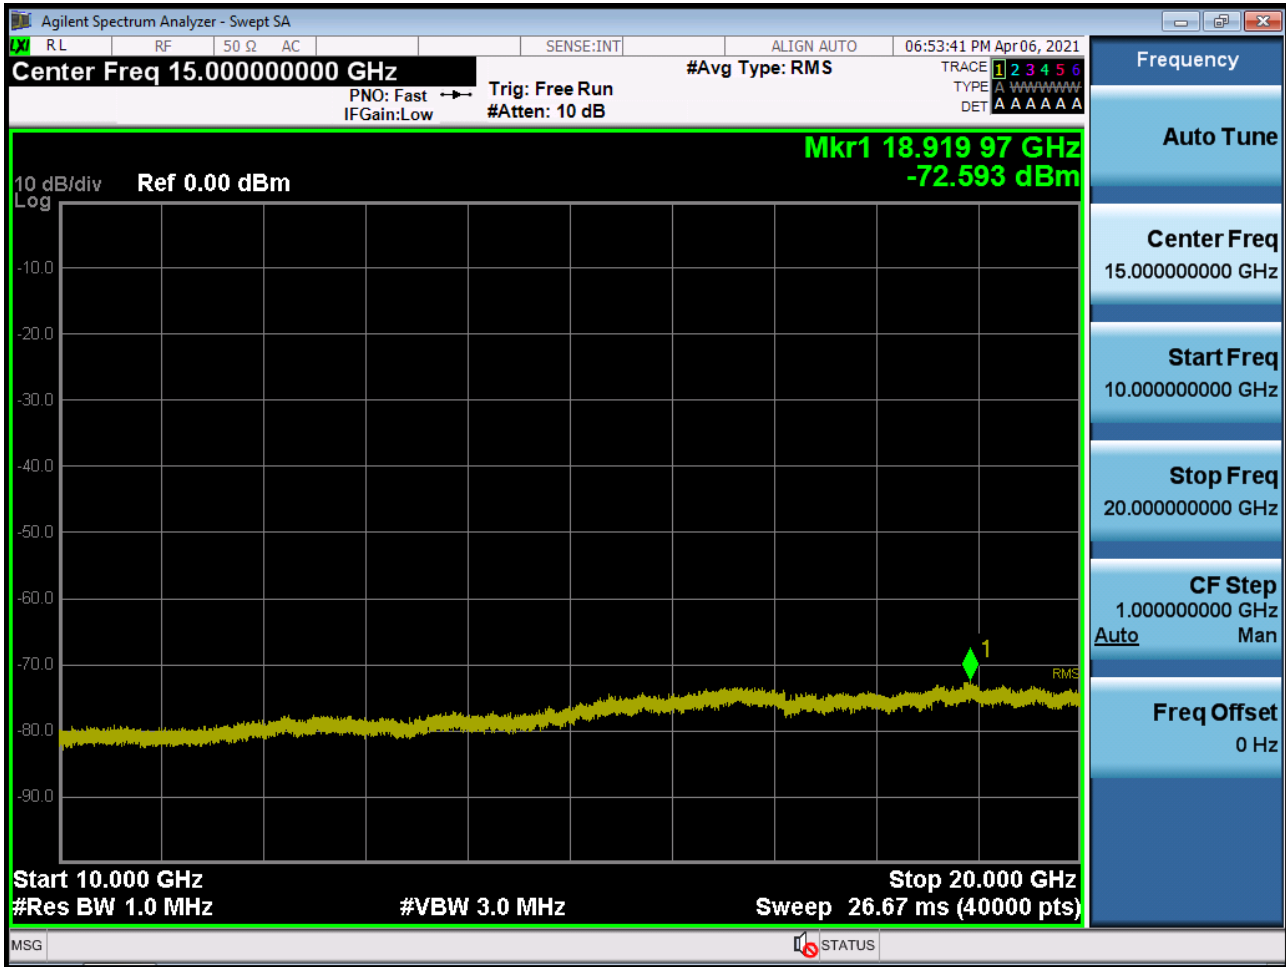

■ WCDMA1900 MODE (9538 CH.) Conducted Spurious Emissions2

■ WCDMA1700 MODE (1312 CH.) Conducted Spurious Emissions1

■ WCDMA1700 MODE (1312 CH.) Conducted Spurious Emissions2

■ WCDMA1700 MODE (1412 CH.) Conducted Spurious Emissions1

■ WCDMA1700 MODE (1412 CH.) Conducted Spurious Emissions2

■ WCDMA1700 MODE (1513 CH.) Conducted Spurious Emissions1

■ WCDMA1700 MODE (1513 CH.) Conducted Spurious Emissions2

■ CDMA Secondary800 MODE (476 CH.) Conducted Spurious Emissions1

■ CDMA850 MODE (1013 CH.) Conducted Spurious Emissions1

■ CDMA PCS MODE (25 CH.) Conducted Spurious Emissions1

■ CDMA PCS MODE (25 CH.) Conducted Spurious Emissions2

10. ANNEX A_ TEST SETUP PHOTO

Please refer to test setup photo file no. as follows;