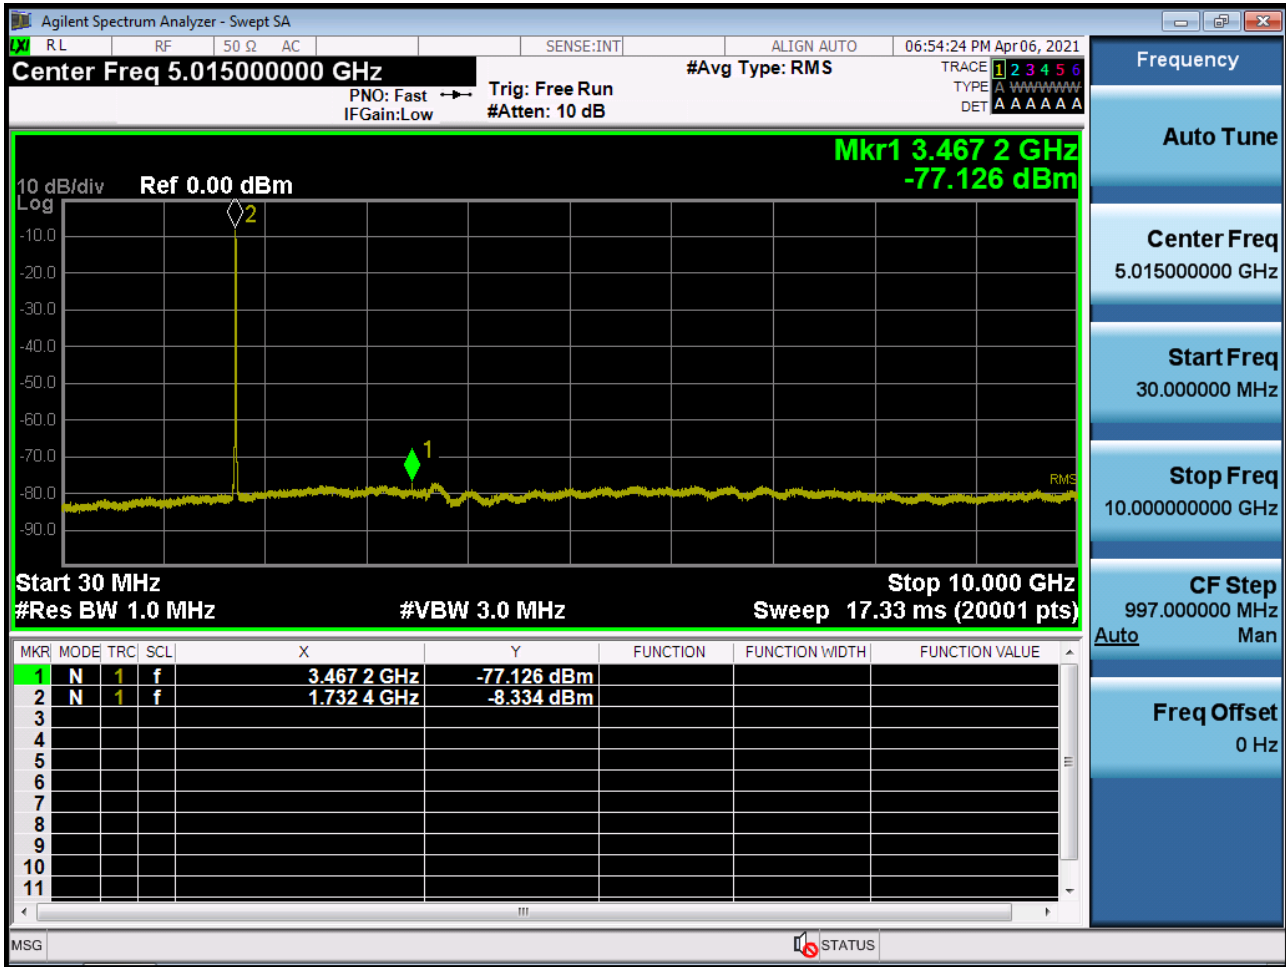

■ WCDMA1900 MODE (9538 CH.) Conducted Spurious Emissions2

■ WCDMA1700 MODE (1312 CH.) Conducted Spurious Emissions1

■ WCDMA1700 MODE (1312 CH.) Conducted Spurious Emissions2

■ WCDMA1700 MODE (1412 CH.) Conducted Spurious Emissions1

■ WCDMA1700 MODE (1412 CH.) Conducted Spurious Emissions2

■ WCDMA1700 MODE (1513 CH.) Conducted Spurious Emissions1

■ WCDMA1700 MODE (1513 CH.) Conducted Spurious Emissions2

■ CDMA Secondary800 MODE (476 CH.) Conducted Spurious Emissions1