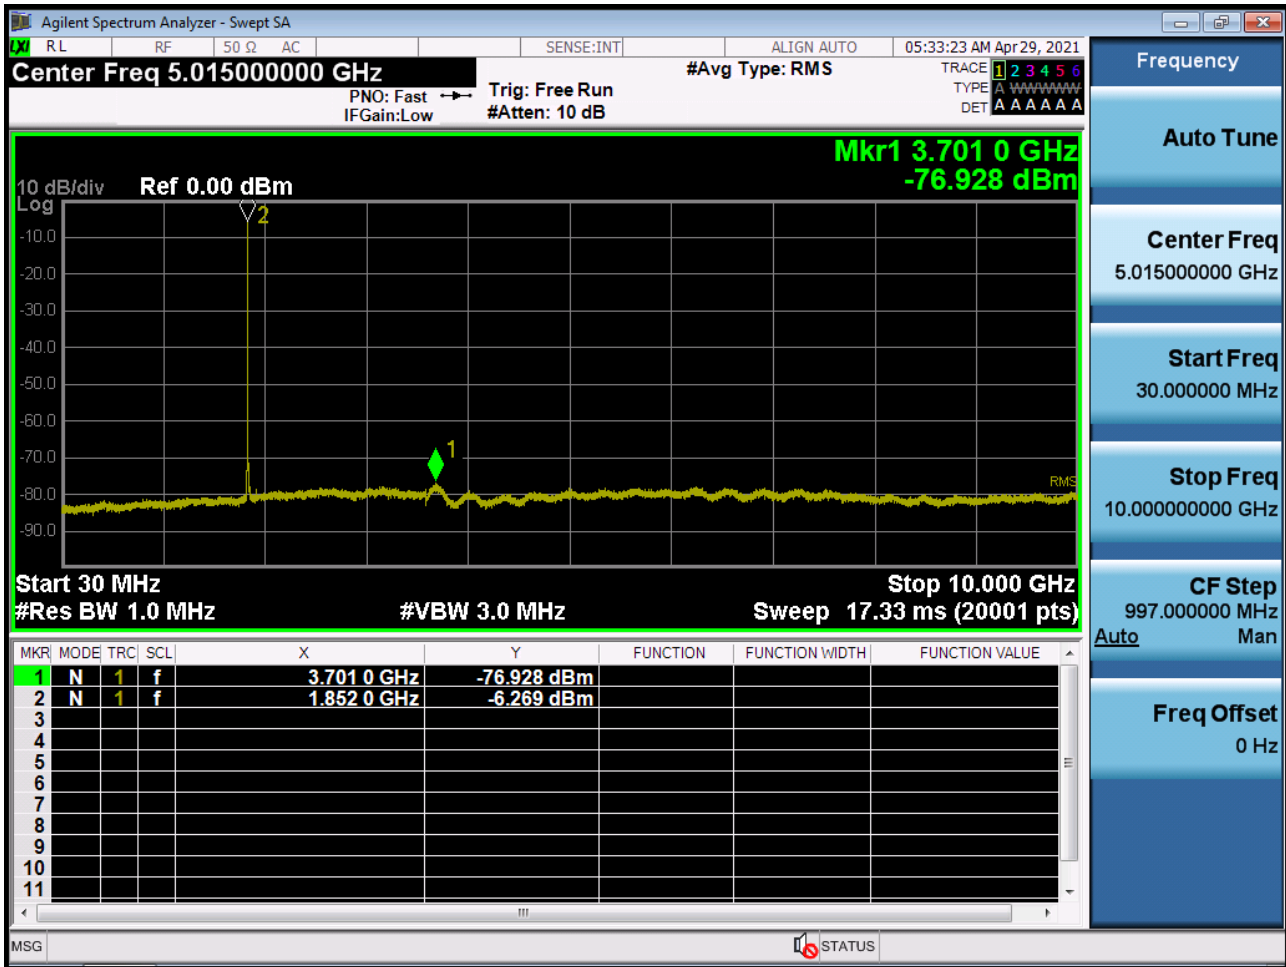

■ WCDMA1900 MODE (9538 CH.) Conducted Spurious Emissions2

■ WCDMA1700 MODE (1312 CH.) Conducted Spurious Emissions1

■ WCDMA1700 MODE (1312 CH.) Conducted Spurious Emissions2

■ WCDMA1700 MODE (1412 CH.) Conducted Spurious Emissions1

■ WCDMA1700 MODE (1412 CH.) Conducted Spurious Emissions2

■ WCDMA1700 MODE (1513 CH.) Conducted Spurious Emissions1

■ WCDMA1700 MODE (1513 CH.) Conducted Spurious Emissions2

■ CDMA Secondary800 MODE (476 CH.) Conducted Spurious Emissions1

■ CDMA850 MODE (1013 CH.) Conducted Spurious Emissions1

■ CDMA PCS MODE (25 CH.) Conducted Spurious Emissions1

■ CDMA PCS MODE (25 CH.) Conducted Spurious Emissions2

10. ANNEX A_ TEST SETUP PHOTO

Please refer to test setup photo file no. as follows;