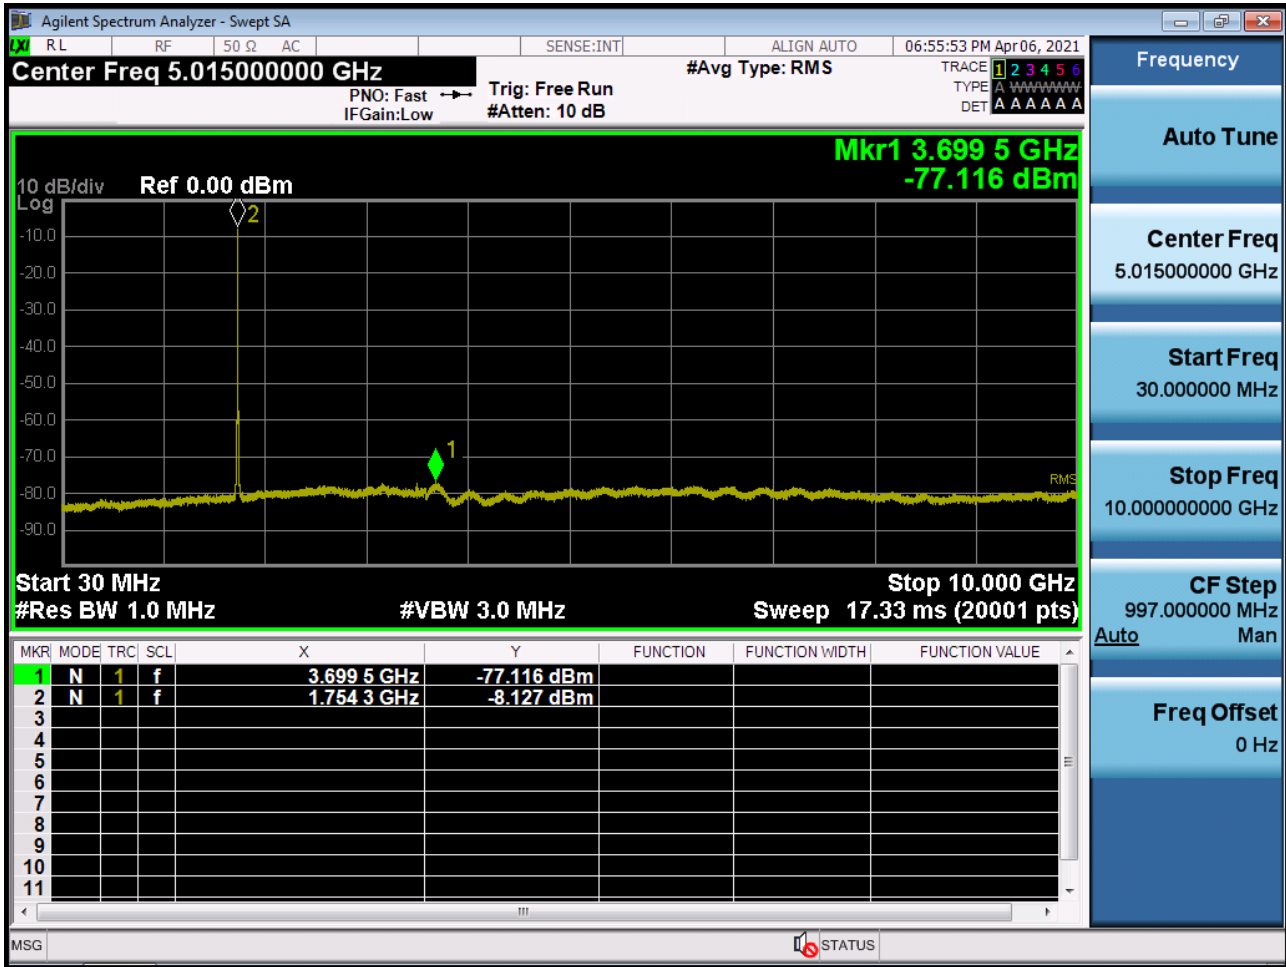

■ WCDMA1900 MODE (9538 CH.) Conducted Spurious Emissions2

■ WCDMA1700 MODE (1312 CH.) Conducted Spurious Emissions1

■ WCDMA1700 MODE (1312 CH.) Conducted Spurious Emissions2

■ WCDMA1700 MODE (1412 CH.) Conducted Spurious Emissions1

■ WCDMA1700 MODE (1412 CH.) Conducted Spurious Emissions2

■ WCDMA1700 MODE (1513 CH.) Conducted Spurious Emissions1

■ WCDMA1700 MODE (1513 CH.) Conducted Spurious Emissions2

■ CDMA Secondary800 MODE (476 CH.) Conducted Spurious Emissions1