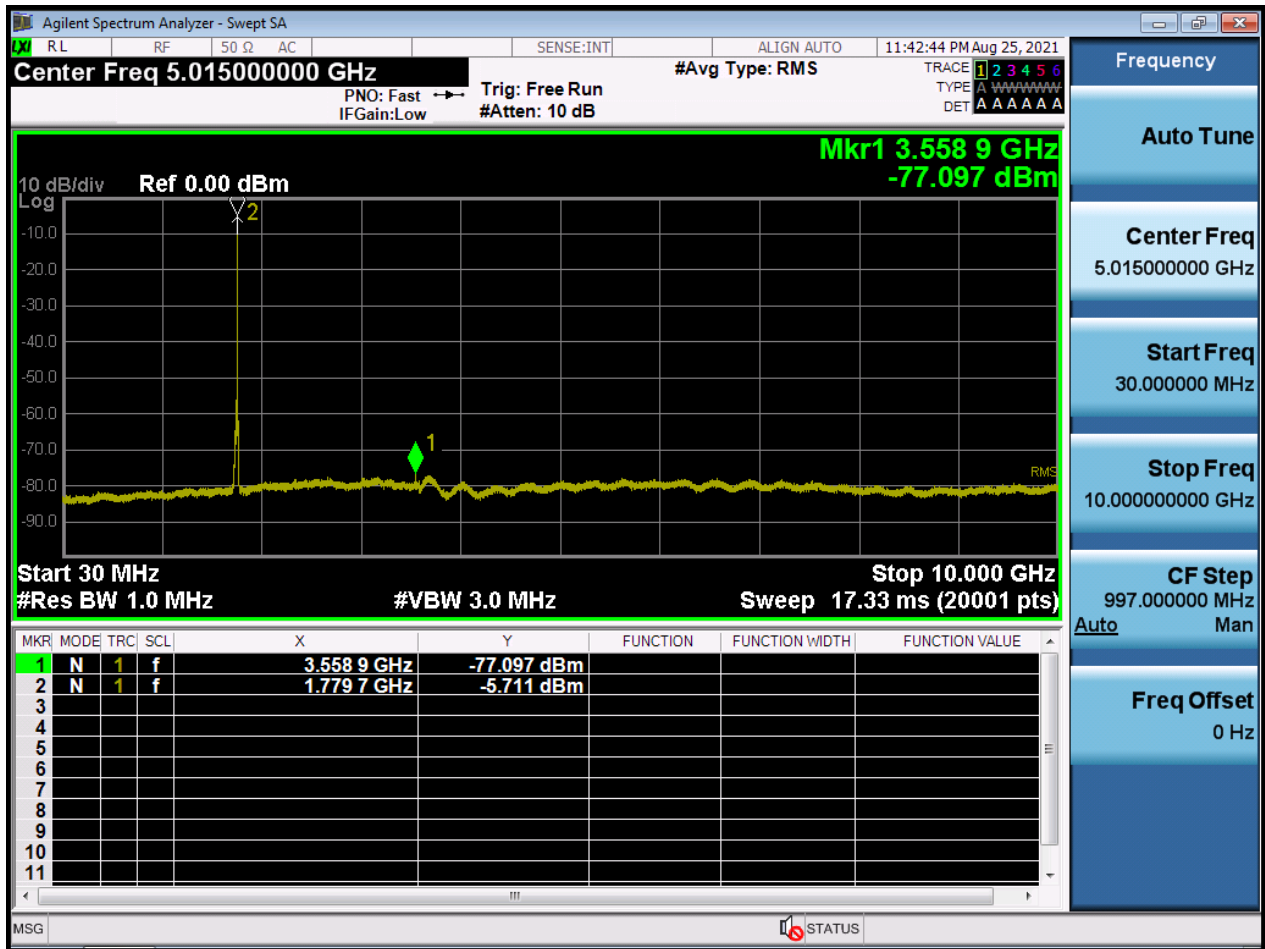

BW 15 M_CSE(30 M-10 G)_Lowest Channel_QPSK_1RB

BW 15 M_CSE(30 M-10 G)_Middle Channel_QPSK_1RB

BW 15 M_CSE(30 M-10 G)_Highest Channel_QPSK_1RB

BW 20 M_CSE(30 M-10 G)_Lowest Channel_QPSK_1RB

BW 20 M_CSE(30 M-10 G)_Middle Channel_QPSK_1RB

BW 20 M_CSE(30 M-10 G)_Highest Channel_QPSK_1RB

BW 1.4 M_CSE(10 G-26.5 G)_Lowest Channel_QPSK_1RB

BW 1.4 M_CSE(10 G-26.5 G)_Middle Channel_QPSK_1RB

BW 1.4 M_CSE(10 G-26.5 G)_Highest Channel_QPSK_1RB

BW 3 M_CSE(10 G-26.5 G)_Lowest Channel_QPSK_1RB