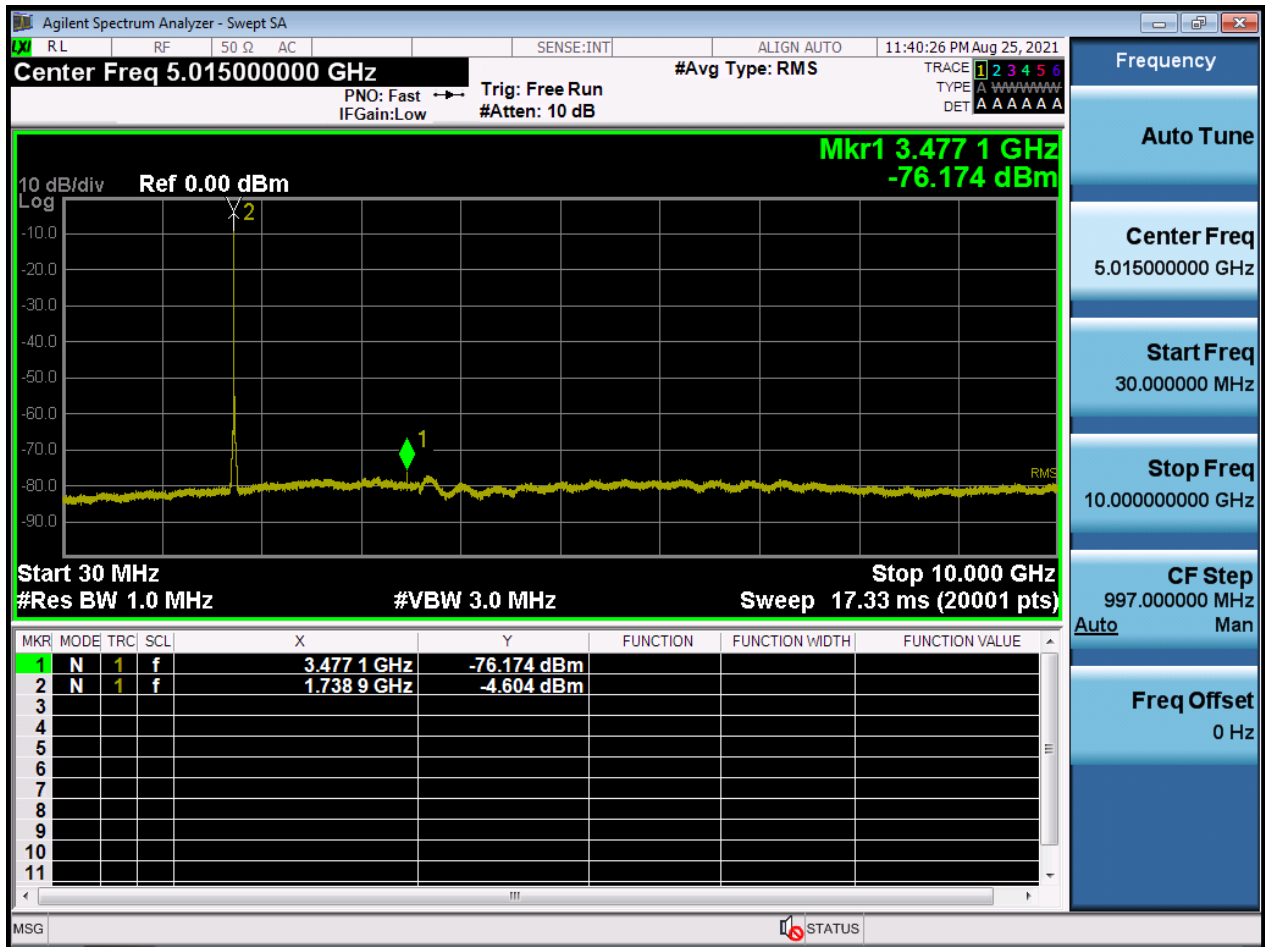

BW 15 M_CSE(30 M-10 G)_Lowest Channel_QPSK_1RB

BW 15 M_CSE(30 M-10 G)_Middle Channel_QPSK_1RB

BW 15 M_CSE(30 M-10 G)_Highest Channel_QPSK_1RB

BW 20 M_CSE(30 M-10 G)_Lowest Channel_QPSK_1RB

BW 20 M_CSE(30 M-10 G)_Middle Channel_QPSK_1RB

BW 20 M_CSE(30 M-10 G)_Highest Channel_QPSK_1RB

BW 1.4 M_CSE(10 G-26.5 G)_Lowest Channel_QPSK_1RB

BW 1.4 M_CSE(10 G-26.5 G)_Middle Channel_QPSK_1RB

BW 1.4 M_CSE(10 G-26.5 G)_Highest Channel_QPSK_1RB

BW 3 M_CSE(10 G-26.5 G)_Lowest Channel_QPSK_1RB