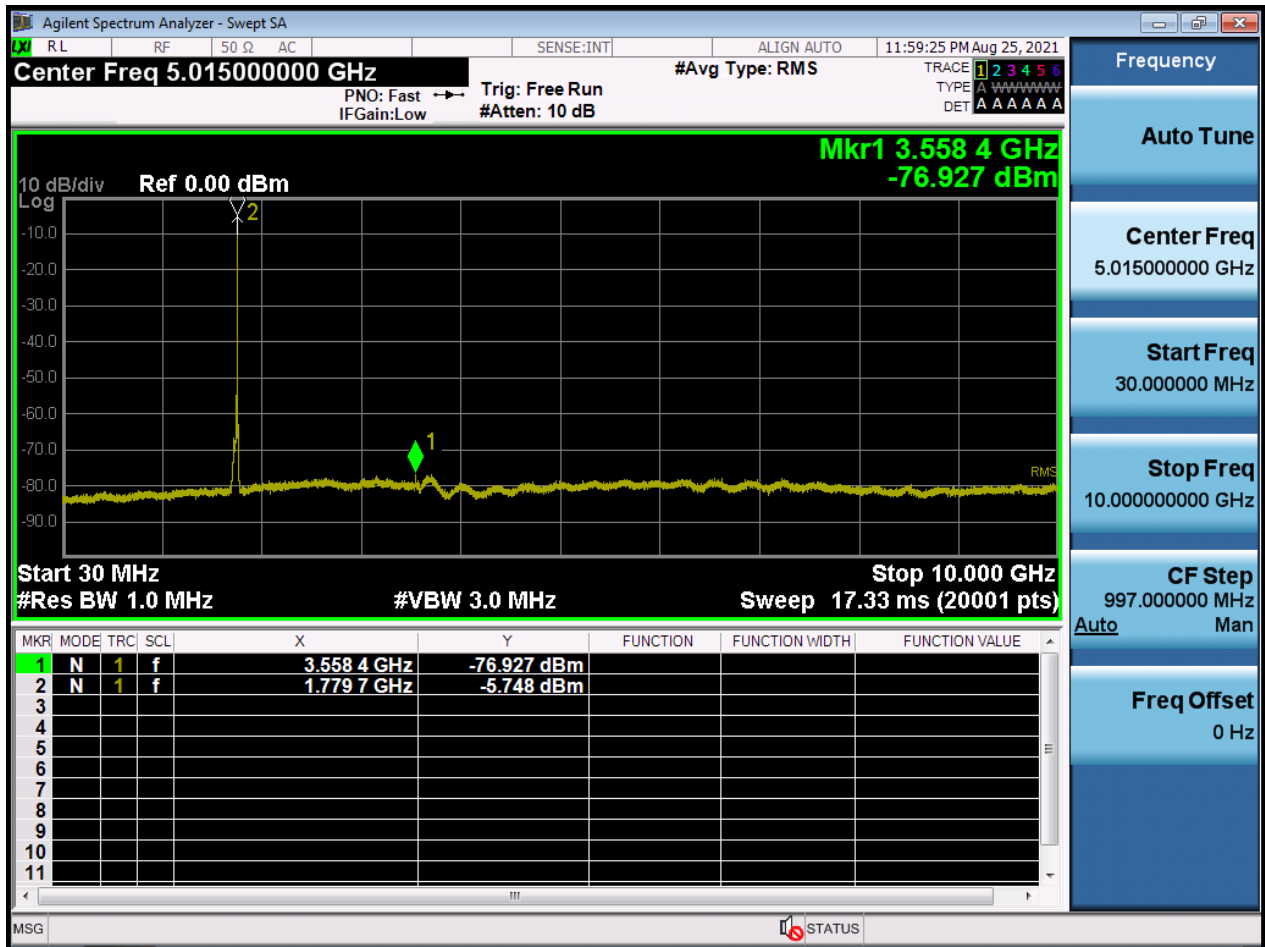

BW 15 M_CSE(30 M-10 G)_Lowest Channel_QPSK_1RB

BW 15 M_CSE(30 M-10 G)_Middle Channel_QPSK_1RB

BW 15 M_CSE(30 M-10 G)_Highest Channel_QPSK_1RB

BW 20 M_CSE(30 M-10 G)_Lowest Channel_QPSK_1RB

BW 20 M_CSE(30 M-10 G)_Middle Channel_QPSK_1RB

BW 20 M_CSE(30 M-10 G)_Highest Channel_QPSK_1RB

BW 1.4 M_CSE(10 G-26.5 G)_Lowest Channel_QPSK_1RB

BW 1.4 M_CSE(10 G-26.5 G)_Middle Channel_QPSK_1RB

BW 1.4 M_CSE(10 G-26.5 G)_Highest Channel_QPSK_1RB

BW 3 M_CSE(10 G-26.5 G)_Lowest Channel_QPSK_1RB