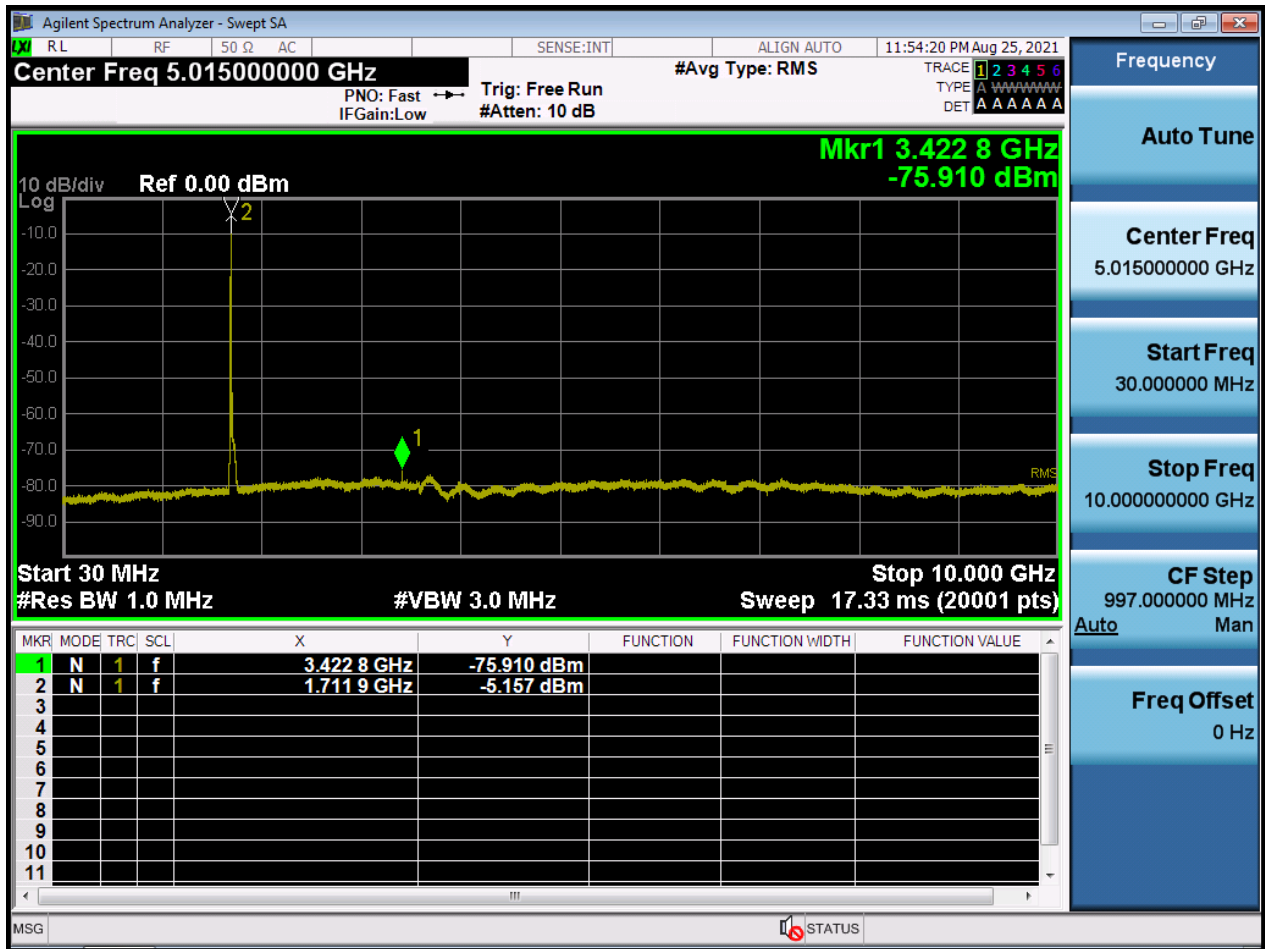

BW 15 M_CSE(30 M-10 G)_Lowest Channel_QPSK_1RB

BW 15 M_CSE(30 M-10 G)_Middle Channel_QPSK_1RB

BW 15 M_CSE(30 M-10 G)_Highest Channel_QPSK_1RB

BW 20 M_CSE(30 M-10 G)_Lowest Channel_QPSK_1RB

BW 20 M_CSE(30 M-10 G)_Middle Channel_QPSK_1RB

BW 20 M_CSE(30 M-10 G)_Highest Channel_QPSK_1RB

BW 1.4 M_CSE(10 G-26.5 G)_Lowest Channel_QPSK_1RB

BW 1.4 M_CSE(10 G-26.5 G)_Middle Channel_QPSK_1RB

BW 1.4 M_CSE(10 G-26.5 G)_Highest Channel_QPSK_1RB

BW 3 M_CSE(10 G-26.5 G)_Lowest Channel_QPSK_1RB