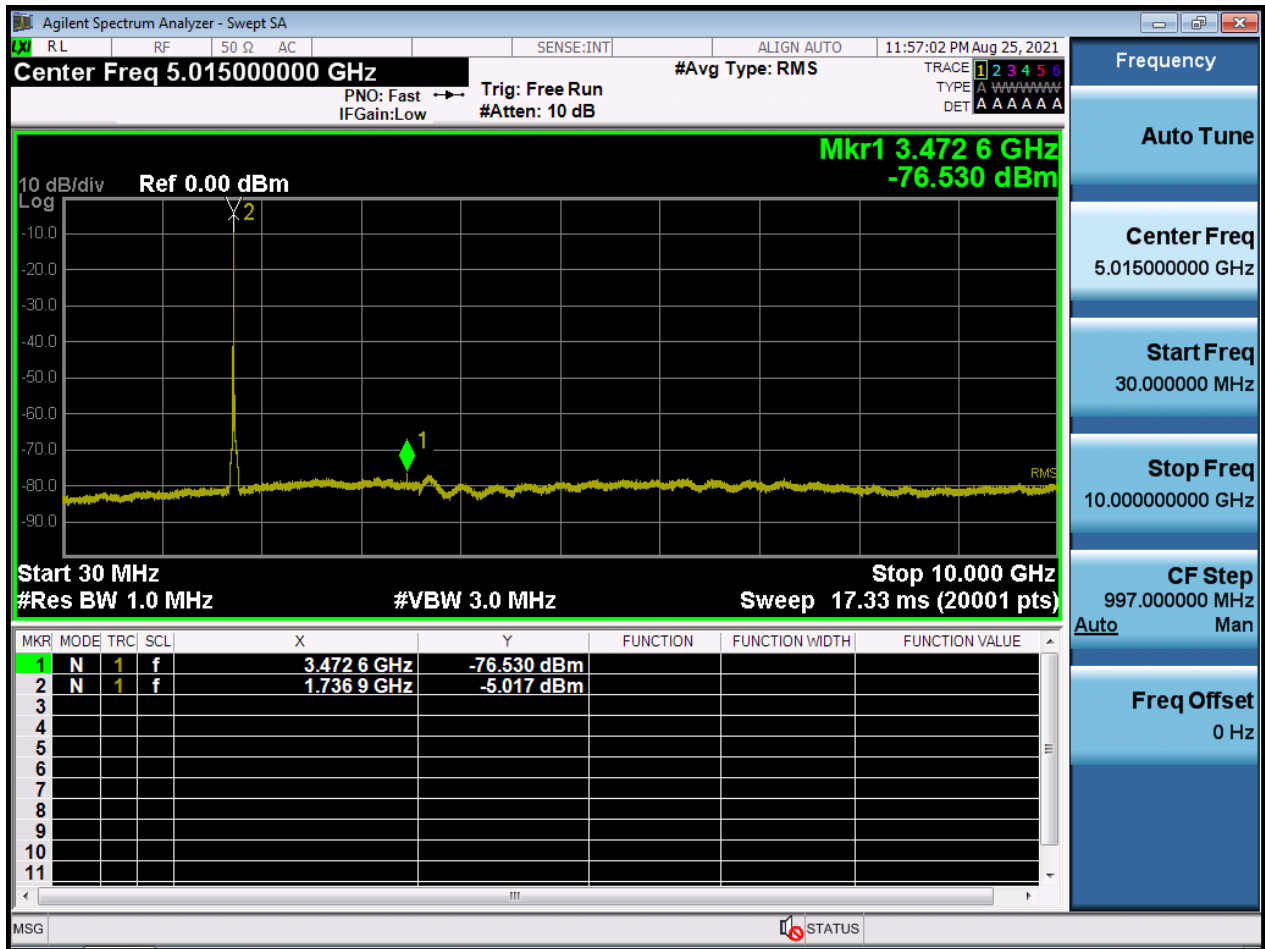

BW 15 M_CSE(30 M-10 G)_Lowest Channel_QPSK_1RB

BW 15 M_CSE(30 M-10 G)_Middle Channel_QPSK_1RB

BW 15 M_CSE(30 M-10 G)_Highest Channel_QPSK_1RB

BW 20 M_CSE(30 M-10 G)_Lowest Channel_QPSK_1RB

BW 20 M_CSE(30 M-10 G)_Middle Channel_QPSK_1RB

BW 20 M_CSE(30 M-10 G)_Highest Channel_QPSK_1RB

BW 1.4 M_CSE(10 G-26.5 G)_Lowest Channel_QPSK_1RB

BW 1.4 M_CSE(10 G-26.5 G)_Middle Channel_QPSK_1RB

BW 1.4 M_CSE(10 G-26.5 G)_Highest Channel_QPSK_1RB

BW 3 M_CSE(10 G-26.5 G)_Lowest Channel_QPSK_1RB