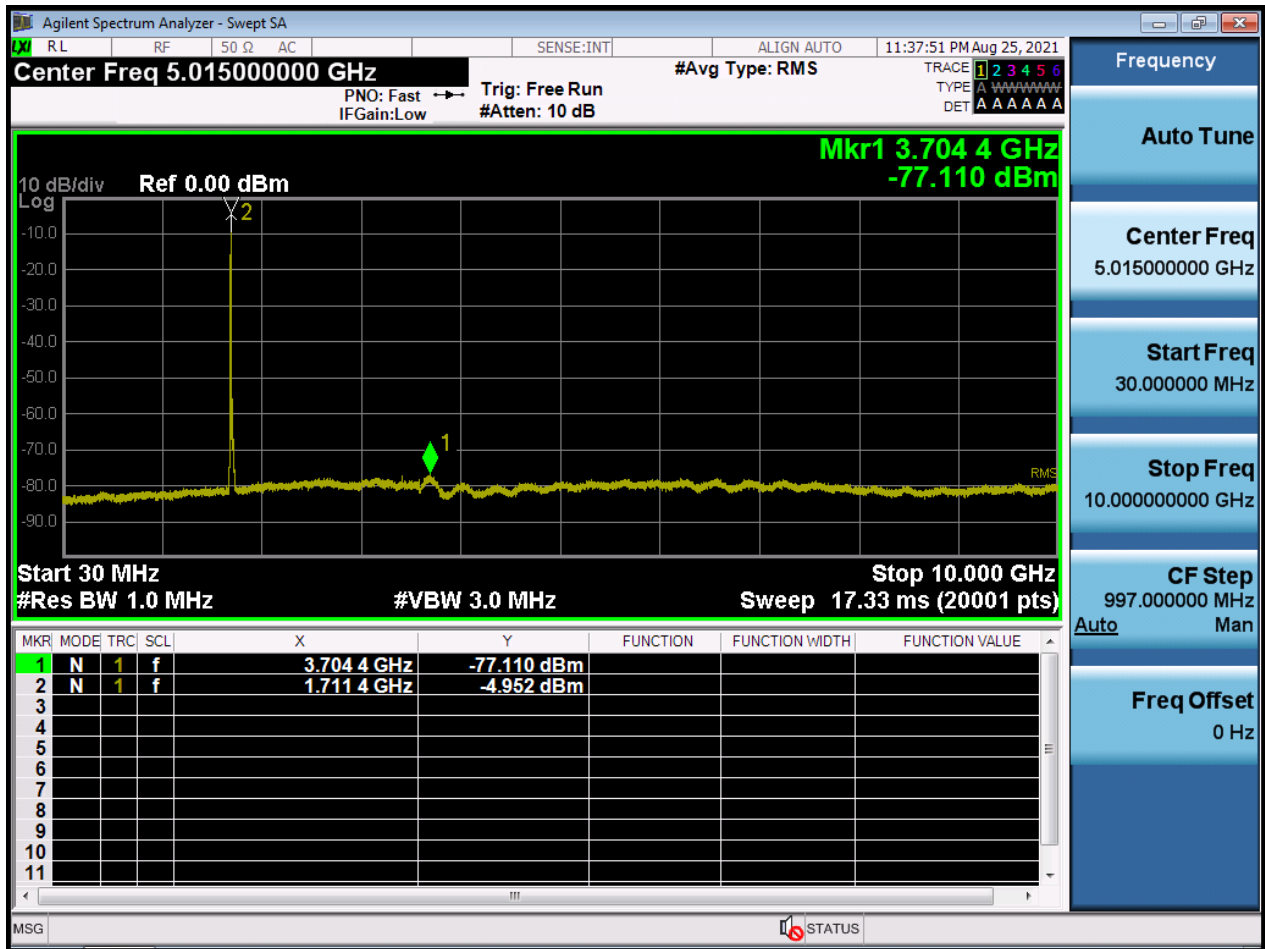

BW 15 M_CSE(30 M-10 G)_Lowest Channel_QPSK_1RB

BW 15 M_CSE(30 M-10 G)_Middle Channel_QPSK_1RB

BW 15 M_CSE(30 M-10 G)_Highest Channel_QPSK_1RB

BW 20 M_CSE(30 M-10 G)_Lowest Channel_QPSK_1RB

BW 20 M_CSE(30 M-10 G)_Middle Channel_QPSK_1RB

BW 20 M_CSE(30 M-10 G)_Highest Channel_QPSK_1RB

BW 1.4 M_CSE(10 G-26.5 G)_Lowest Channel_QPSK_1RB

BW 1.4 M_CSE(10 G-26.5 G)_Middle Channel_QPSK_1RB

BW 1.4 M_CSE(10 G-26.5 G)_Highest Channel_QPSK_1RB

BW 3 M_CSE(10 G-26.5 G)_Lowest Channel_QPSK_1RB