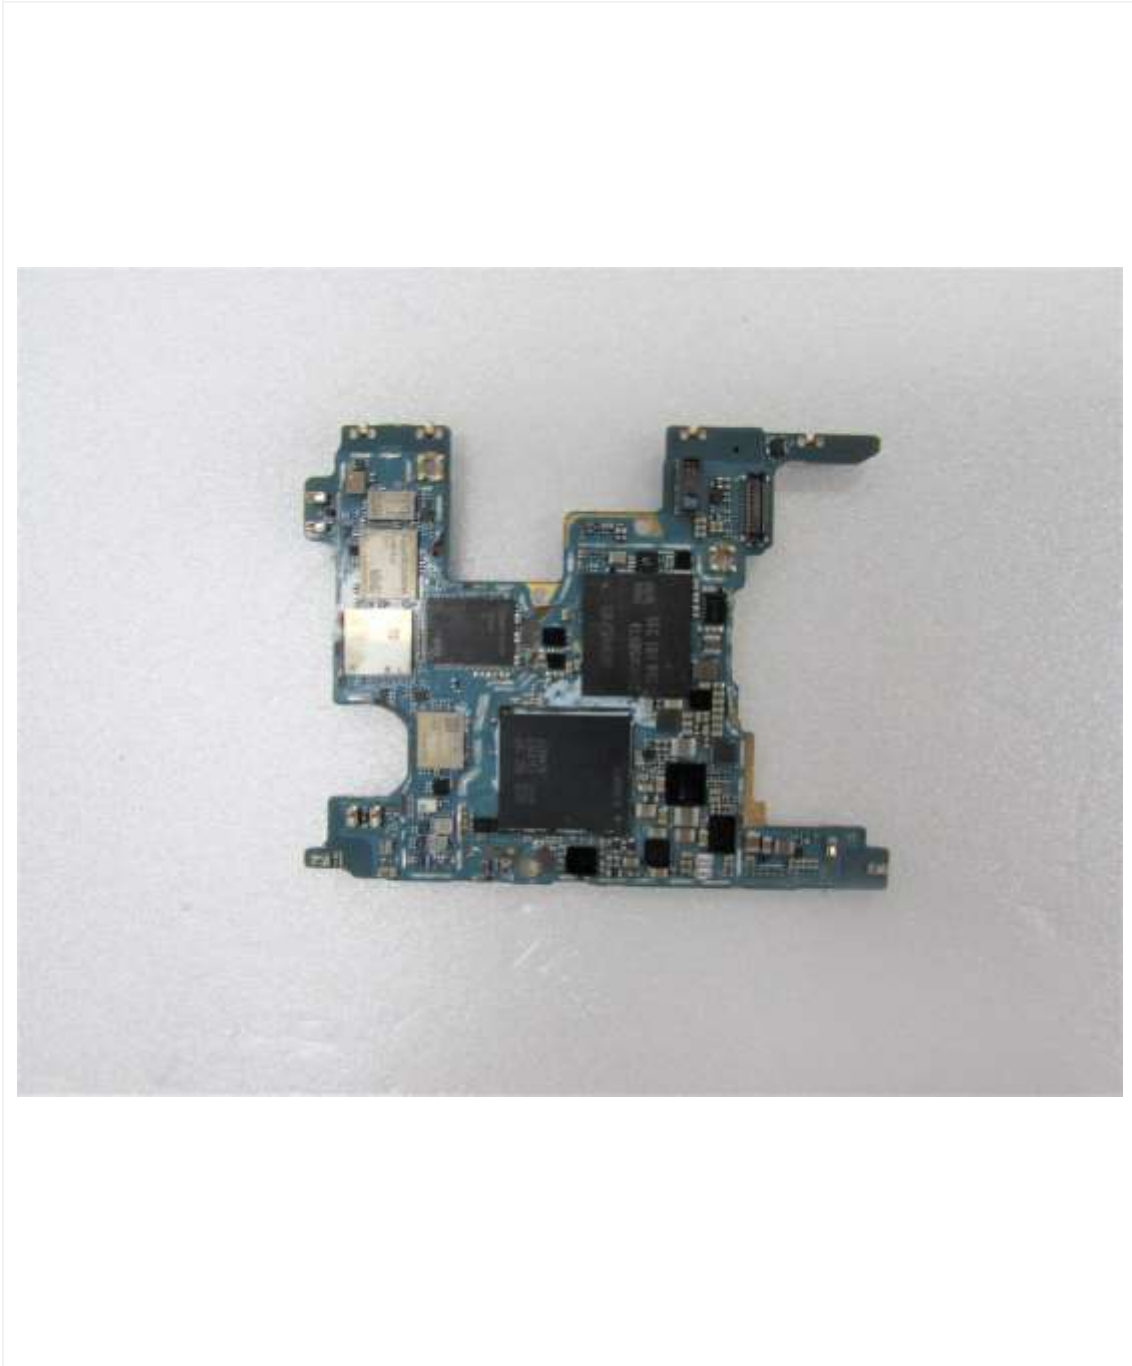

17. Internal Photo