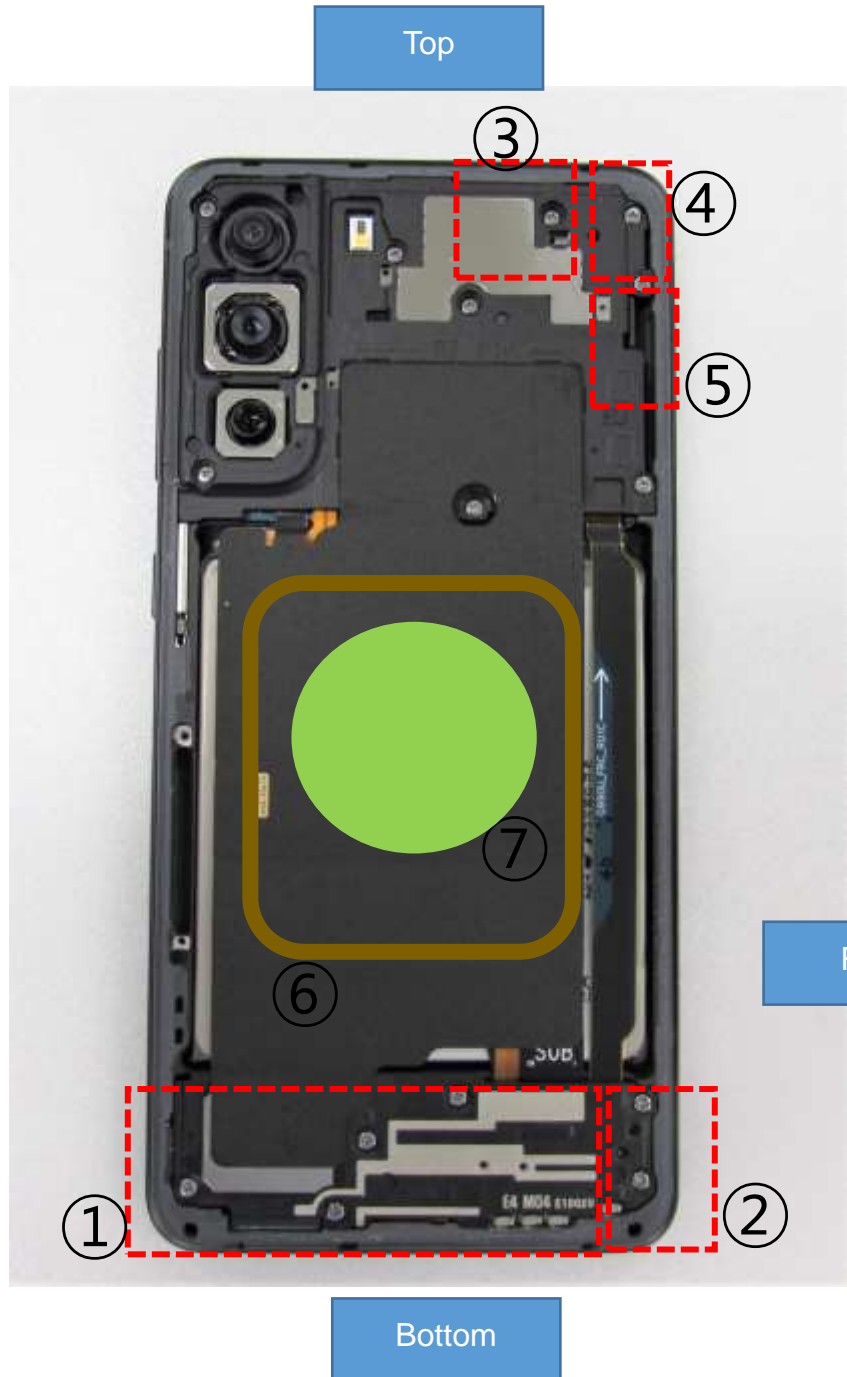

- INTERNAL PHOTOGRAPHS

■ Main / Bluetooth & WLAN Antenna Internal Photo

Rear View

- ① Main 1 Ant.
- 2G(LMB) : G850/PCS TX/PRX1
- 3G(LMB) : W2/W4/W5 TX/PRX1
- LTE(LMB) : B2/B4/B5/B12/B17/B26/B66
TX/PRX1
- ② Main 2 Ant.
- LTE(HB) : B41 TX/PRX1
- ③ SUB 2 Ant.
- WIFI 2.4GHz #1/ Bluetooth
- ④ SUB 3 Ant.
- WIFI 5GHz #1
- ⑤ SUB 4 Ant.
- WIFI 2.4GHz #2 / 5GHz #2
- ⑥ NFC Ant.
- ⑦ WPC charging coil

Left

1. Internal Photo

2. Internal Photo

3. Internal Photo

4. Internal Photo

5. Internal Photo

6. Internal Photo

7. Internal Photo

8. Internal Photo

9. Internal Photo

10. Internal Photo

11. Internal Photo

12. Internal Photo

13. Internal Photo

14. Internal Photo

15. Internal Photo