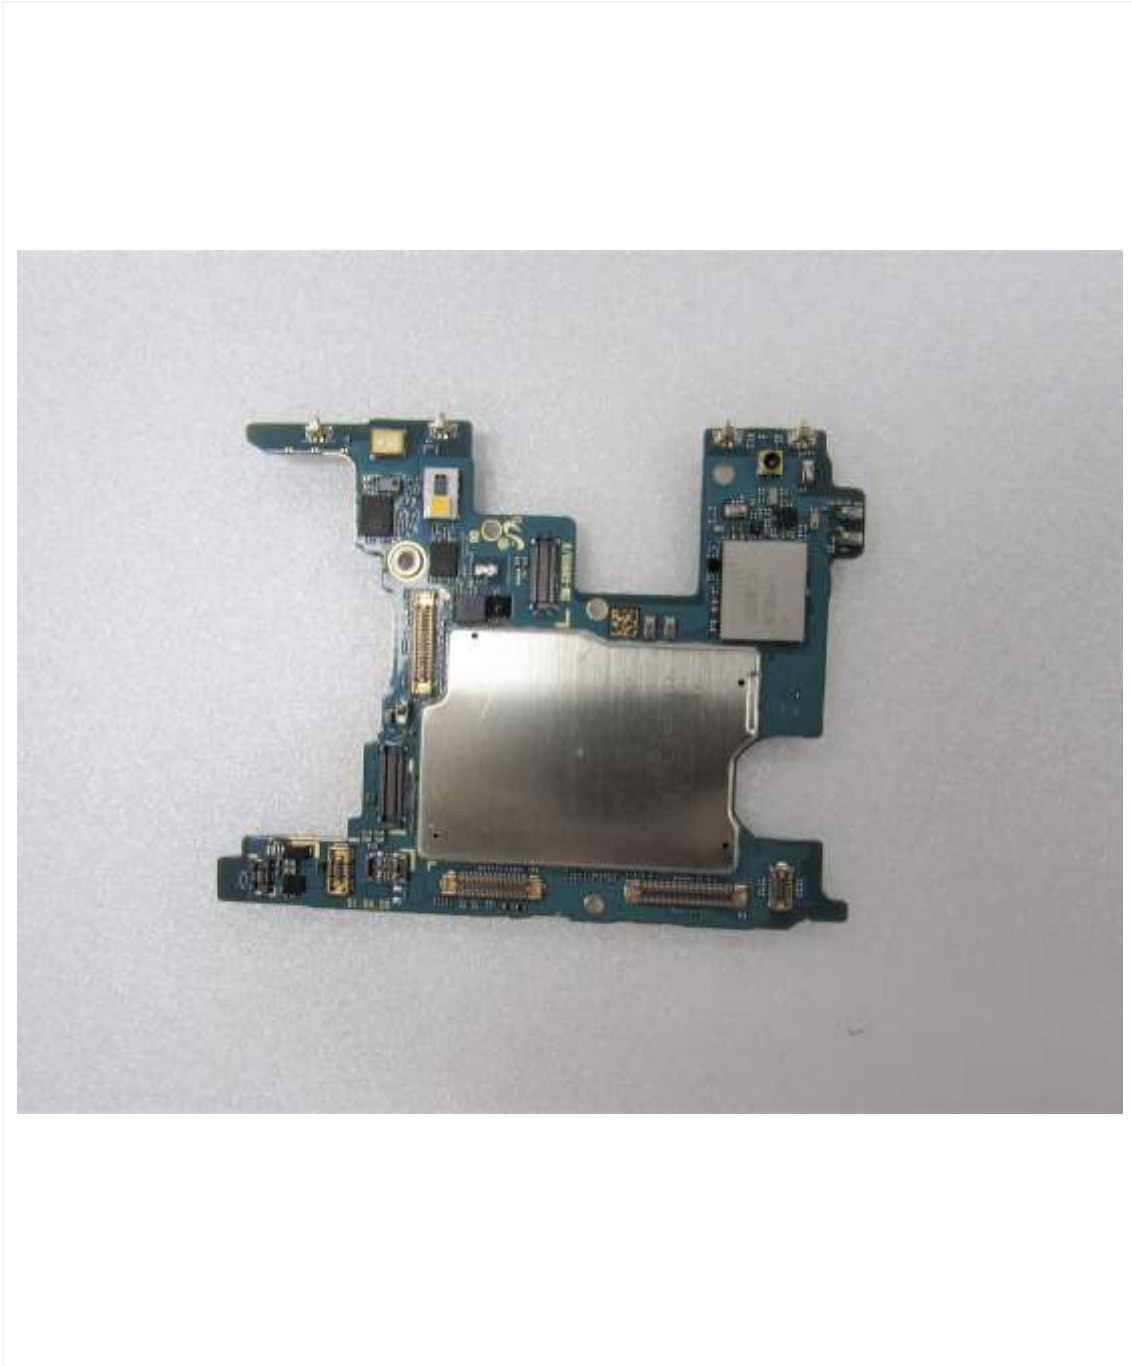

- INTERNAL PHOTOGRAPHS

■ Main / Bluetooth & WLAN Antenna Internal Photo

Rear View

- ① Main 1 Ant.
- 2G(LMB) : G850/PCS TX/PRX1
- 3G(LMB) : W2/W4/W5 TX/PRX1
- LTE(LMB) : B2/B4/B5/B12/B17/B26/B66
TX/PRX1
- ② Main 2 Ant.
- LTE(HB) : B41 TX/PRX1
- ③ SUB 2 Ant.
- WIFI 2.4GHz #1/ Bluetooth
- ④ SUB 3 Ant.
- WIFI 5GHz #1
- ⑤ SUB 4 Ant.
- WIFI 2.4GHz #2 / 5GHz #2
- ⑥ NFC Ant.
- ⑦ WPC charging coil

Left

1. Internal Photo

2. Internal Photo

3. Internal Photo

4. Internal Photo

5. Internal Photo

6. Internal Photo

7. Internal Photo

8. Internal Photo

9. Internal Photo

10. Internal Photo

11. Internal Photo

12. Internal Photo

13. Internal Photo

14. Internal Photo

15. Internal Photo

16. Internal Photo

17. Internal Photo

18. Internal Photo

19. Internal Photo