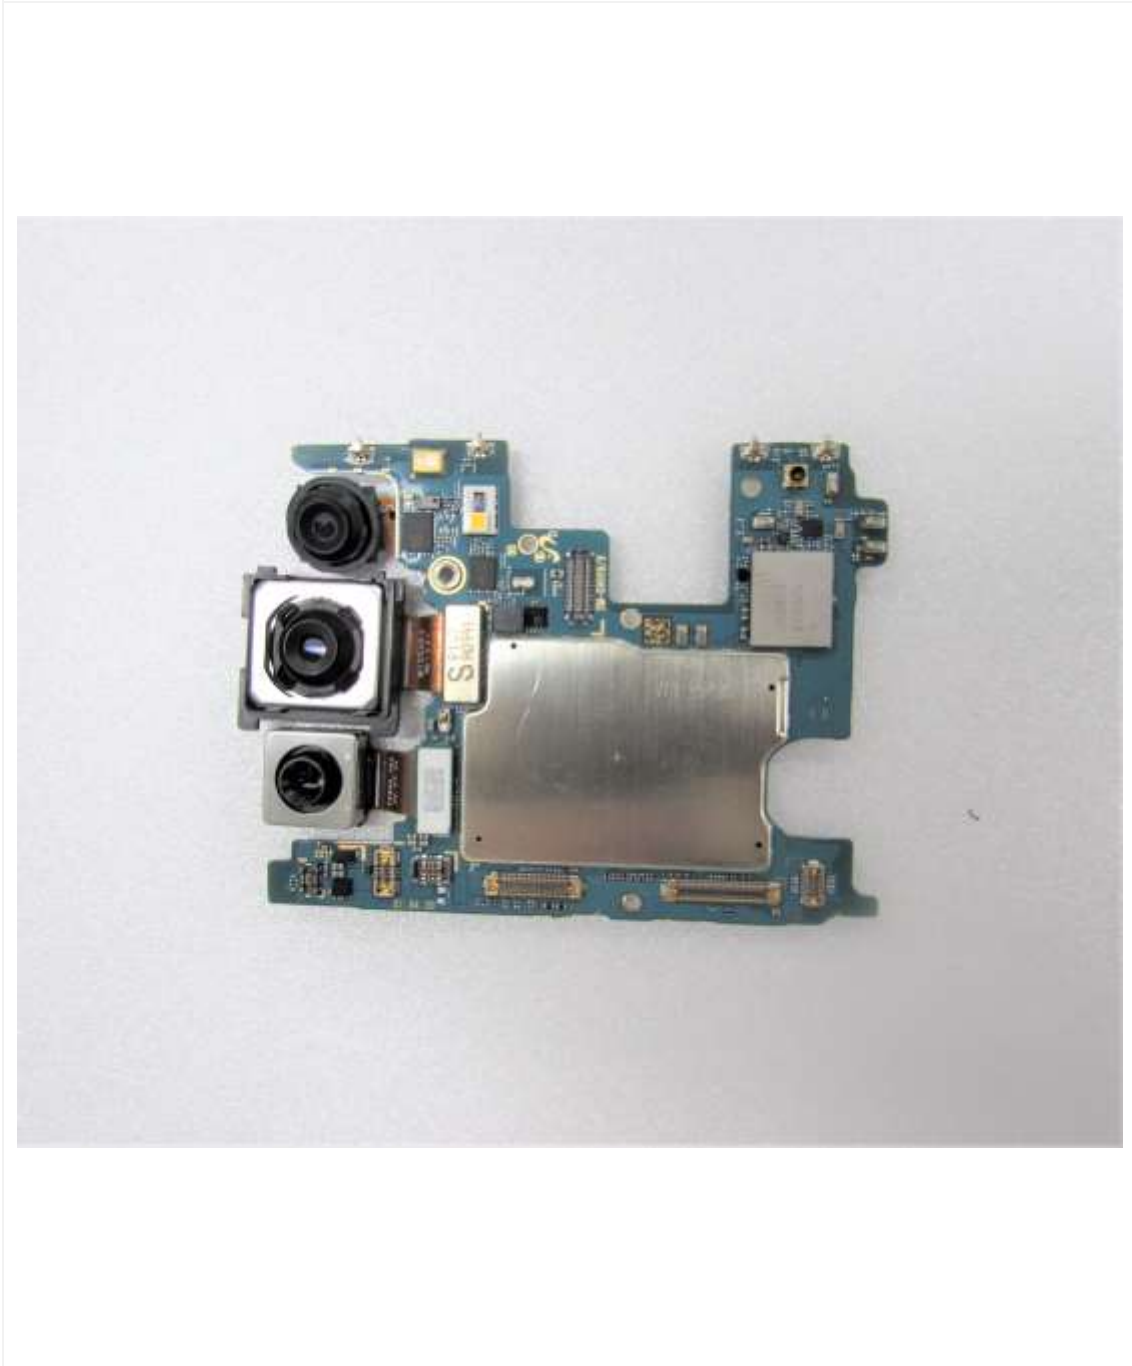

- INTERNAL PHOTOGRAPHS

■ Main / Bluetooth & WLAN Antenna Internal Photo

Rear View

- ① Main 1 Ant.
- 2G(LMB) : G850/PCS TX/PRX1
- 3G(LMB) : W2/W4/W5 TX/PRX1
- LTE(LMB) : B2/B4/B5/B12/B17/B26/B66
TX/PRX1
- ② Main 2 Ant.
- LTE(HB) : B41 TX/PRX1
- ③ SUB 2 Ant.
- WIFI 2.4GHz #1/ Bluetooth
- ④ SUB 3 Ant.
- WIFI 5GHz #1
- ⑤ SUB 4 Ant.
- WIFI 2.4GHz #2 / 5GHz #2
- ⑥ NFC Ant.
- ⑦ WPC charging coil

Left

1. Internal Photo

2. Internal Photo

3. Internal Photo

4. Internal Photo

5. Internal Photo

6. Internal Photo

7. Internal Photo

8. Internal Photo

9. Internal Photo

10. Internal Photo

11. Internal Photo

12. Internal Photo

13. Internal Photo

14. Internal Photo

15. Internal Photo