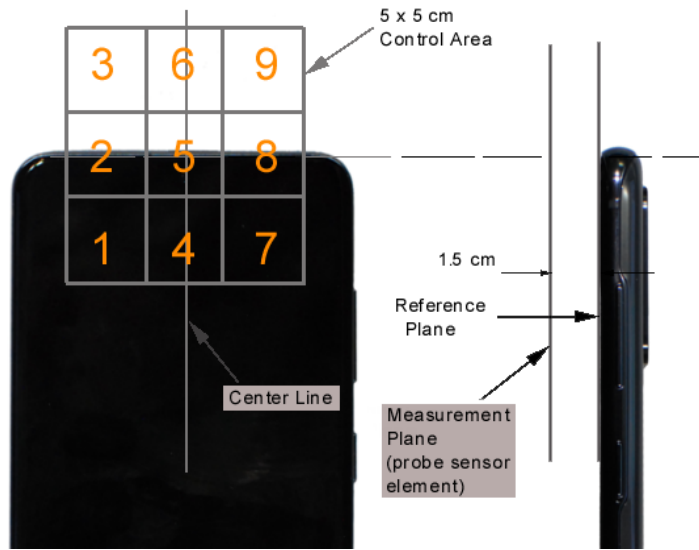

Figure 18-1
Ear Reference Point HAC Phantom Alignment

Figure 18-2
HAC Phantom Plane Alignment

FCC ID: A3LSMG981V	 PCTEST <small>Proud to be part of</small>	HAC (RF EMISSIONS) TEST REPORT	 Approved by: Quality Manager
Filename: 1M2003090034-23-R1.A3L	Test Dates: 04/14/2020 - 04/21/2020	DUT Type: Portable Handset	Page 91 of 92

Figure 18-3 5x5 Scan grid above WD

Figure 18-4 E-Field WD Scan overlay

FCC ID: A3LSMG981V	 PCTEST Proud to be part of 	HAC (RF EMISSIONS) TEST REPORT		Approved by: Quality Manager
Filename: 1M2003090034-23-R1.A3L	Test Dates: 04/14/2020 - 04/21/2020	DUT Type: Portable Handset		Page 92 of 92