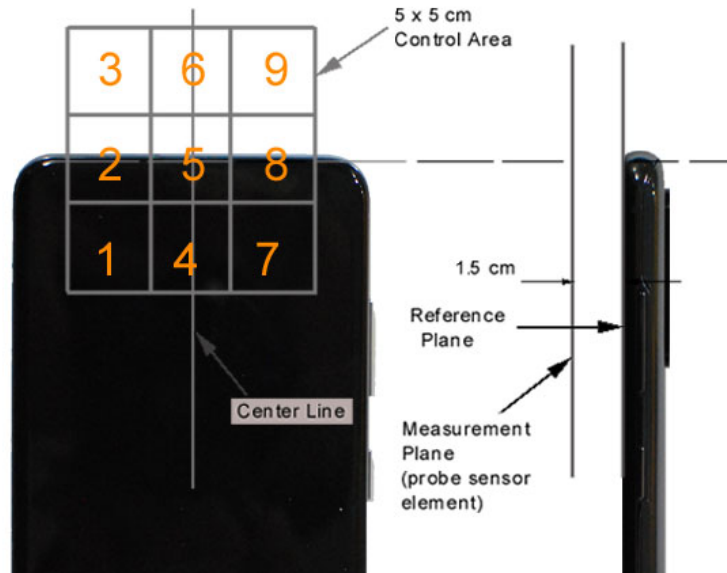

Figure 17-1
Ear Reference Point HAC Phantom Alignment

Figure 17-2
HAC Phantom Plane Alignment

FCC ID: A3LSMG981U	 PCTEST <small>Proud to be part of</small>	HAC (RF EMISSIONS) TEST REPORT	 Approved by: Quality Manager
Filename: 1M2003120042-14-R1.A3L	Test Dates: 3/9/2020 - 3/12/2020	DUT Type: Portable Handset	Page 51 of 52

Figure 17-3 5x5 Scan grid above WD

Figure 17-4 E-Field WD Scan overlay

FCC ID: A3LSMG981U	PCTEST Proud to be part of Samsung	HAC (RF EMISSIONS) TEST REPORT	Samsung	Approved by: Quality Manager
Filename: 1M2003120042-14-R1.A3L	Test Dates: 3/9/2020 - 3/12/2020	DUT Type: Portable Handset		Page 52 of 52