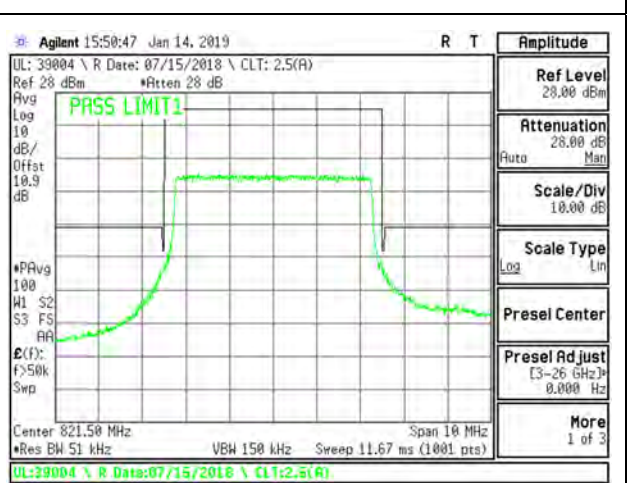

LTE B26 5MHz 16QAM Low Channel RB25-0

LTE B26 5MHz QPSK High Channel RB1-0

LTE B26 5MHz QPSK High Channel RB1-24

LTE B26 5MHz 16QAM High Channel RB1-0

LTE B26 5MHz 16QAM High Channel RB1-24

LTE B26 5MHz QPSK High Channel RB25-0