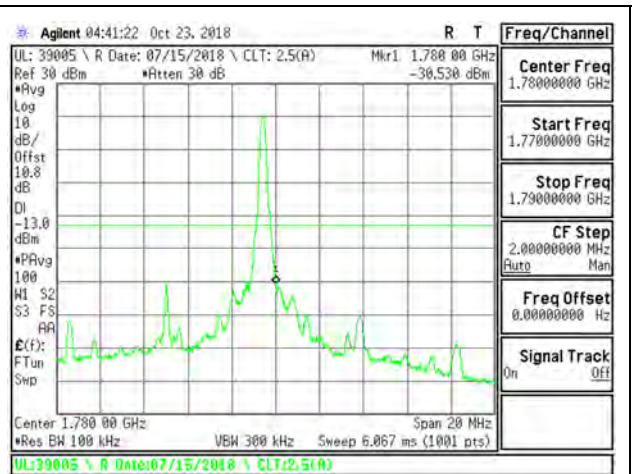

LTE B66 10MHz QPSK High Channel RB1-49