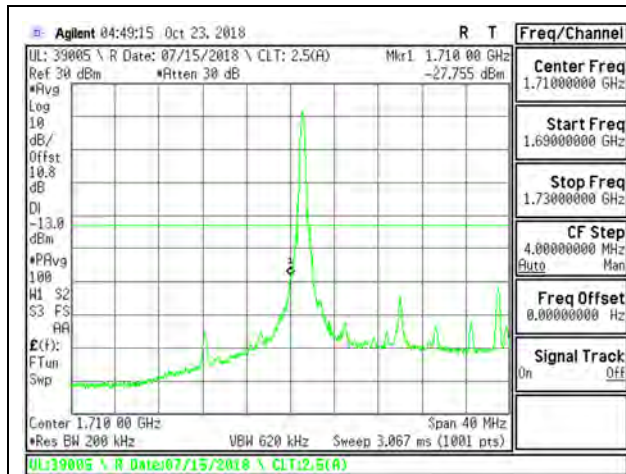

LTE B66 15MHz QPSK Low Channel RB75-0

LTE B66 15MHz QPSK High Channel RB75-0

LTE B66 15MHz 16QAM Low Channel RB1-0

LTE B66 15MHz 16QAM High Channel RB1-74

LTE B66 15MHz 16QAM Low Channel RB75-0

LTE B66 15MHz 16QAM High Channel RB75-0