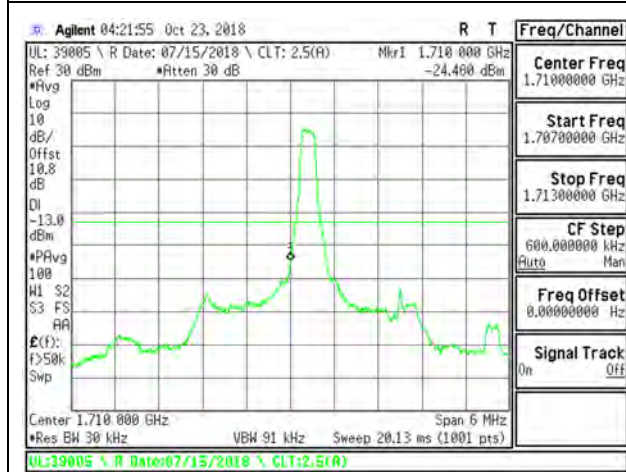

LTE B66 1.4MHz 16QAM Low Channel RB1-0

LTE B66 1.4MHz 16QAM High Channel RB1-5

LTE B66 1.4MHz 16QAM Low Channel RB6-0

LTE B66 1.4MHz 16QAM High Channel RB6-0

LTE B66 3MHz QPSK Low Channel RB1-0

LTE B66 3MHz QPSK High Channel RB1-14