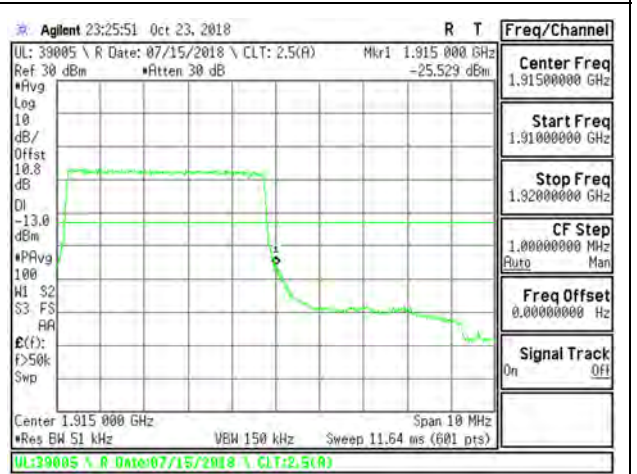

LTE B25 1.4MHz 16QAM Low Channel RB6-0

LTE B25 1.4MHz 16QAM High Channel RB6-0

LTE B25 3MHz QPSK Low Channel RB1-0

LTE B25 3MHz QPSK High Channel RB1-14

LTE B25 3MHz QPSK Low Channel RB15-0

LTE B25 3MHz QPSK High Channel RB15-0

LTE B25 3MHz 16QAM Low Channel RB1-0

LTE B25 3MHz 16QAM High Channel RB1-14

LTE B25 3MHz 16QAM Low Channel RB15-0

LTE B25 3MHz 16QAM High Channel RB15-0

LTE B25 5MHz QPSK Low Channel RB1-0

LTE B25 5MHz QPSK High Channel RB1-24

LTE B25 5MHz QPSK Low Channel RB25-0

LTE B25 5MHz QPSK High Channel RB25-0

LTE B25 5MHz 16QAM Low Channel RB1-0

LTE B25 5MHz 16QAM High Channel RB1-24

LTE B25 5MHz 16QAM Low Channel RB25-0

LTE B25 5MHz 16QAM High Channel RB25-0