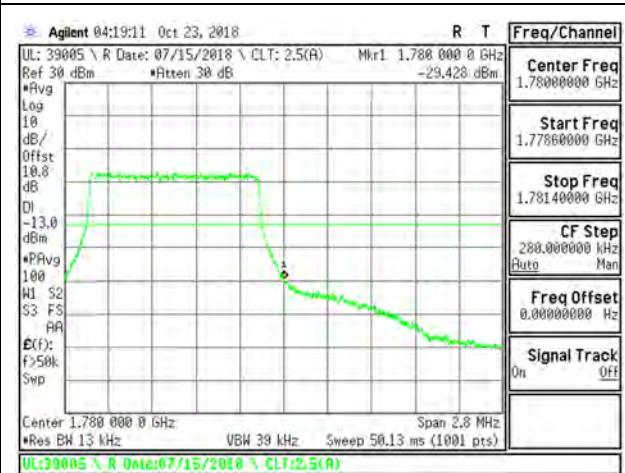

LTE B66 1.4MHz 16QAM High Channel RB6-0