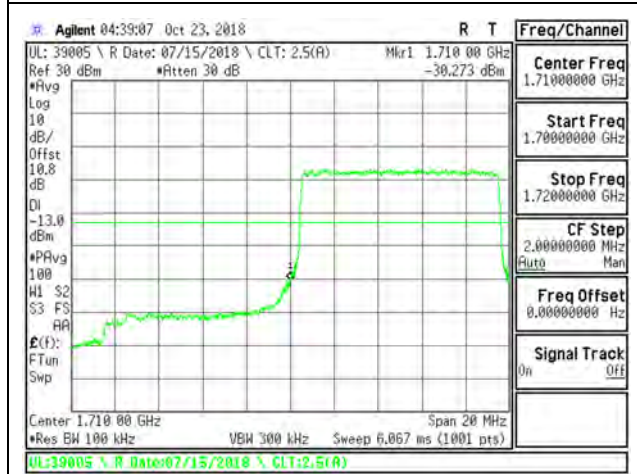

LTE B66 5MHz 16QAM Low Channel RB25-0

LTE B66 5MHz 16QAM High Channel RB25-0

LTE B66 10MHz QPSK Low Channel RB1-0

LTE B66 10MHz QPSK High Channel RB1-49

LTE B66 10MHz QPSK Low Channel RB50-0

LTE B66 10MHz QPSK High Channel RB50-0