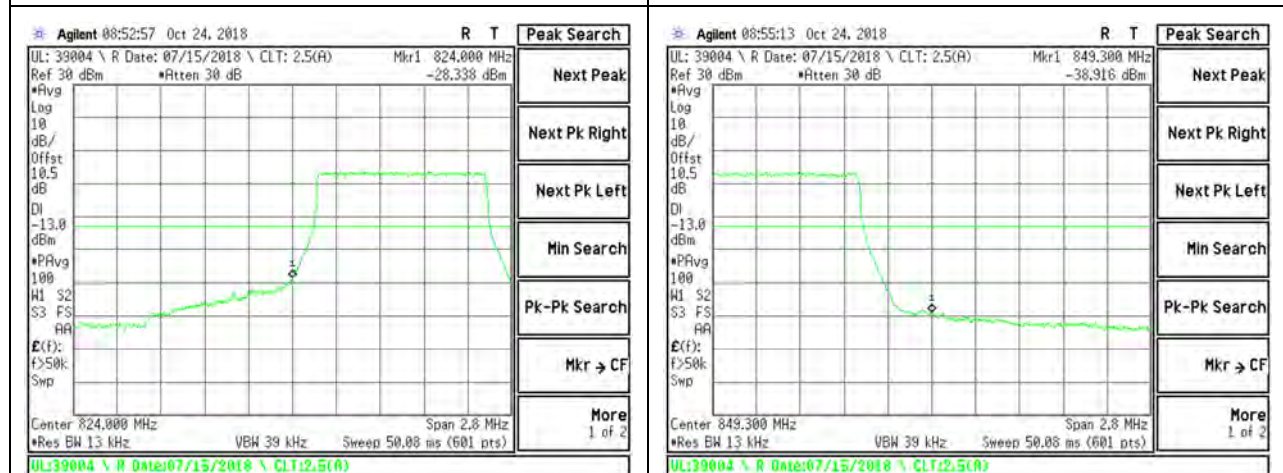

LTE B26 1.4MHz QPSK Low Channel RB6-0

LTE B26 1.4MHz QPSK High Channel RB6-0