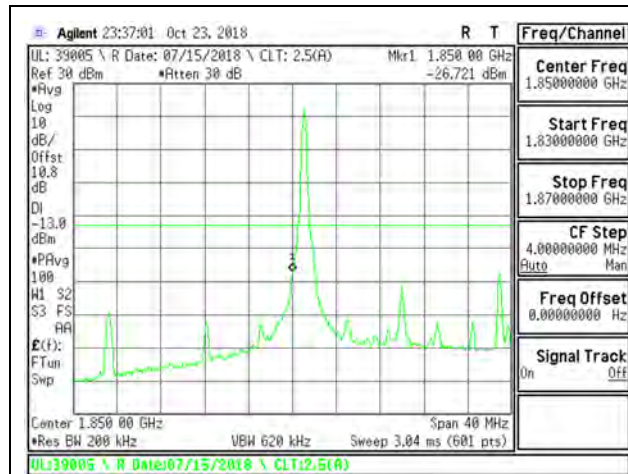

LTE B25 15MHz 16QAM Low Channel RB1-0

LTE B25 15MHz 16QAM High Channel RB1-74

LTE B25 15MHz 16QAM Low Channel RB75-0

LTE B25 15MHz 16QAM High Channel RB75-0

LTE B25 20MHz QPSK Low Channel RB1-0

LTE B25 20MHz QPSK High Channel RB1-99

LTE B25 20MHz QPSK Low Channel RB100-0

LTE B25 20MHz QPSK High Channel RB100-0

LTE B25 20MHz 16QAM Low Channel RB1-0

LTE B25 20MHz 16QAM High Channel RB1-99

LTE B25 20MHz 16QAM Low Channel RB100-0

LTE B25 20MHz 16QAM High Channel RB100-0