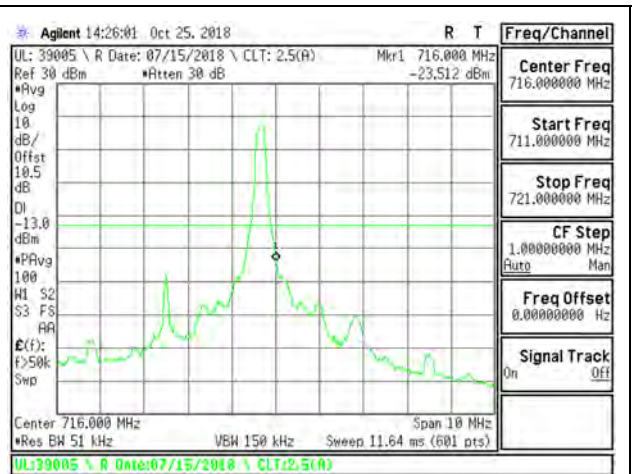

9.2.11. LTE BAND 17 BANDEDGE

LTE B17 5MHz QPSK Low Channel RB1-0

LTE B17 5MHz QPSK High Channel RB1-24

LTE B17 5MHz QPSK Low Channel RB25-0

LTE B17 5MHz QPSK High Channel RB25-0

LTE B17 5MHz 16QAM Low Channel RB1-0