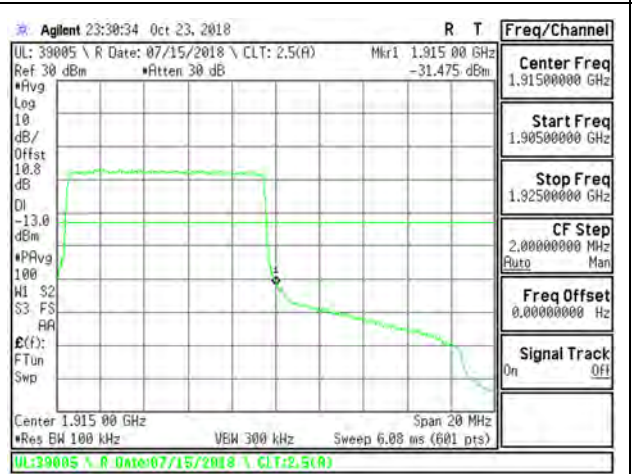

LTE B25 3MHz 16QAM Low Channel RB1-0

LTE B25 3MHz 16QAM High Channel RB1-14

LTE B25 3MHz 16QAM Low Channel RB15-0

LTE B25 3MHz 16QAM High Channel RB15-0

LTE B25 5MHz QPSK Low Channel RB1-0

LTE B25 5MHz QPSK High Channel RB1-24

LTE B25 5MHz QPSK Low Channel RB25-0

LTE B25 5MHz QPSK High Channel RB25-0

LTE B25 5MHz 16QAM Low Channel RB1-0

LTE B25 5MHz 16QAM High Channel RB1-24

LTE B25 5MHz 16QAM Low Channel RB25-0

LTE B25 5MHz 16QAM High Channel RB25-0

LTE B25 10MHz QPSK Low Channel RB1-0

LTE B25 10MHz QPSK High Channel RB1-49

LTE B25 10MHz QPSK Low Channel RB50-0

LTE B25 10MHz QPSK High Channel RB50-0

LTE B25 10MHz 16QAM Low Channel RB1-0

LTE B25 10MHz 16QAM High Channel RB1-49