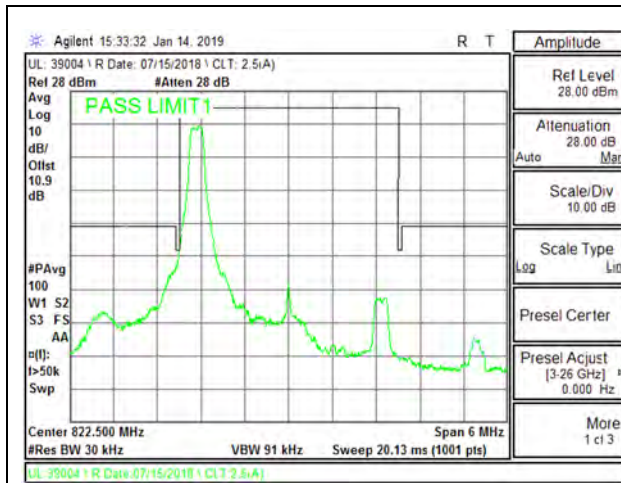

LTE B26 3MHz QPSK High Channel RB1-0