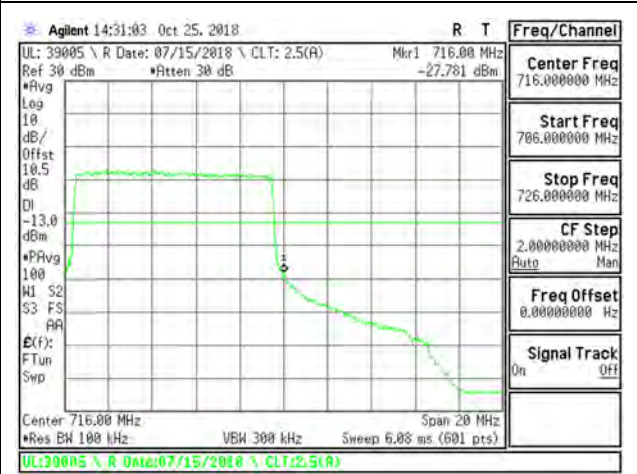

LTE B17 10MHz QPSK High Channel RB50-0

LTE B17 10MHz 16QAM Low Channel RB1-0

LTE B17 10MHz 16QAM High Channel RB1-49

LTE B17 10MHz 16QAM Low Channel RB50-0

LTE B17 10MHz 16QAM High Channel RB50-0

9.2.12. LTE BAND 25 BANDEDGE

LTE B25 1.4MHz QPSK Low Channel RB1-0

LTE B25 1.4MHz QPSK High Channel RB1-5

LTE B25 1.4MHz QPSK Low Channel RB6-0

LTE B25 1.4MHz QPSK High Channel RB6-0

LTE B25 1.4MHz 16QAM Low Channel RB1-0

LTE B25 1.4MHz 16QAM High Channel RB1-5