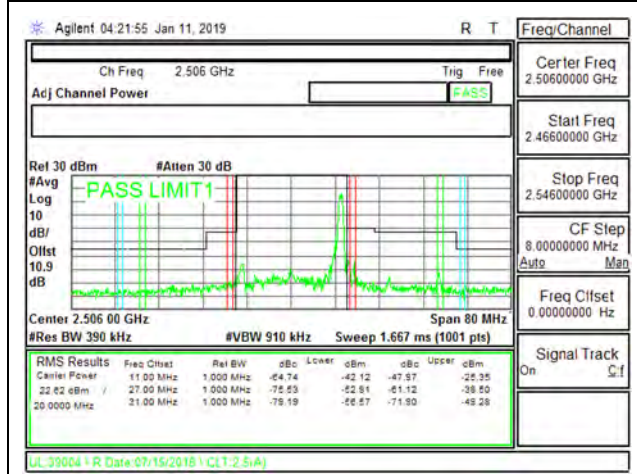

LTE B41 20MHz QPSK Low Channel RB1-99