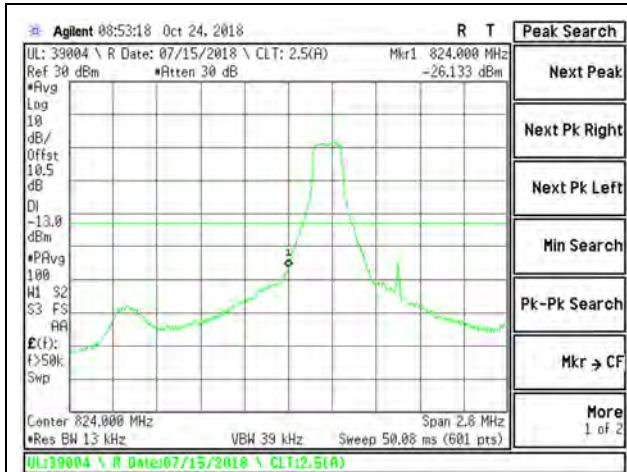

LTE B26 15MHz 16QAM Low Channel RB75-0

9.2.14. LTE BAND 26 BANDEDGE (FCC PART 22)

LTE B26 1.4MHz QPSK Low Channel RB1-0

LTE B26 1.4MHz QPSK High Channel RB1-5

LTE B26 1.4MHz QPSK Low Channel RB6-0

LTE B26 1.4MHz QPSK High Channel RB6-0