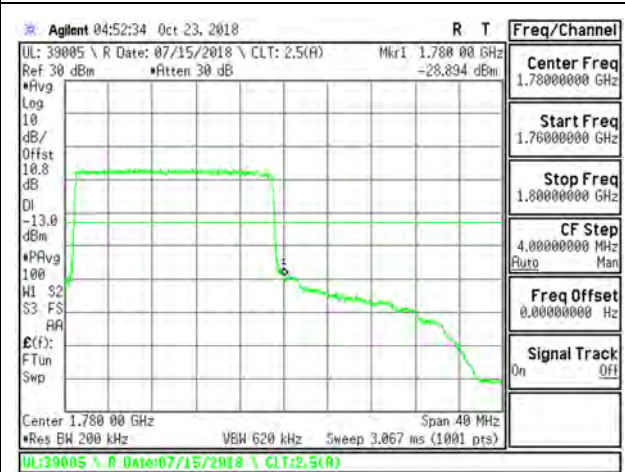

LTE B66 20MHz QPSK High Channel RB100-0