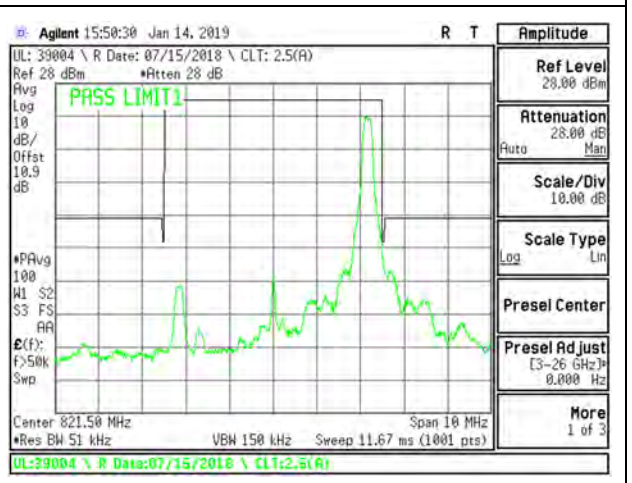

LTE B26 5MHz 16QAM Low Channel RB25-0

LTE B26 5MHz QPSK High Channel RB1-0

LTE B26 5MHz QPSK High Channel RB1-24

LTE B26 5MHz 16QAM High Channel RB1-0

LTE B26 5MHz 16QAM High Channel RB1-24

LTE B26 5MHz QPSK High Channel RB25-0