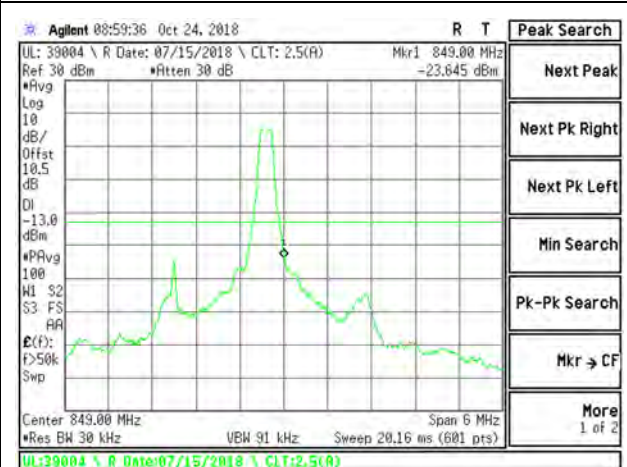

LTE B26 1.4MHz 16QAM Low Channel RB1-0

LTE B26 1.4MHz 16QAM High Channel RB1-5

LTE B26 1.4MHz 16QAM Low Channel RB6-0

LTE B26 1.4MHz 16QAM High Channel RB6-0

LTE B26 3MHz QPSK Low Channel RB1-0

LTE B26 3MHz QPSK High Channel RB1-14