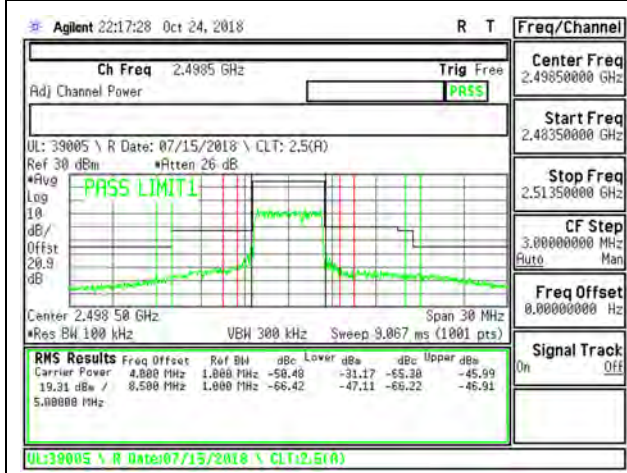

LTE B41 5MHz QPSK High Channel RB25-0

LTE B41 5MHz 16QAM Low Channel RB1-0

LTE B41 5MHz 16QAM High Channel RB1-0

LTE B41 5MHz 16QAM Low Channel RB1-24

LTE B41 5MHz 16QAM High Channel RB1-24

LTE B41 5MHz 16QAM Low Channel RB25-0