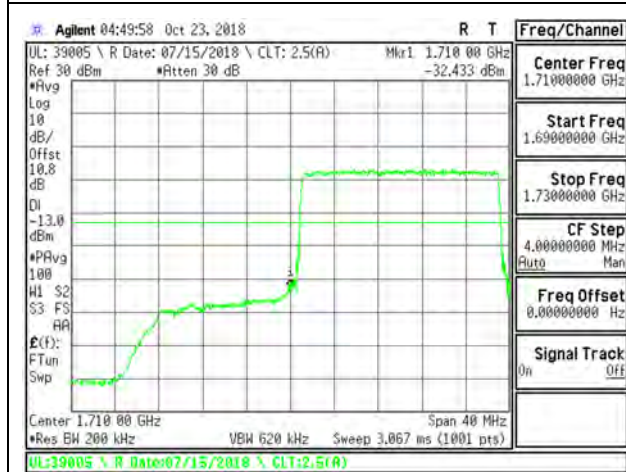

LTE B66 20MHz QPSK Low Channel RB100-0