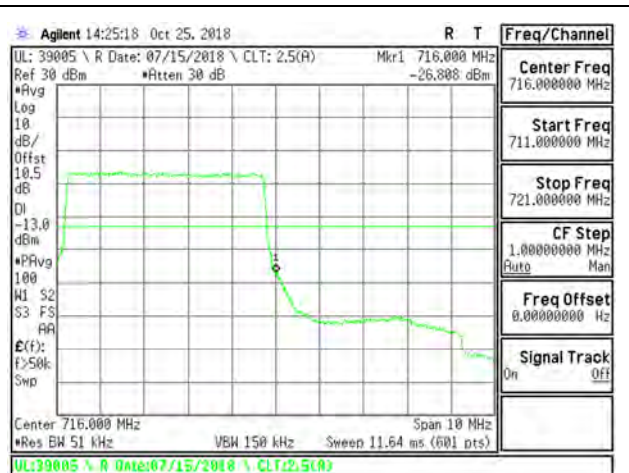

9.2.11. LTE BAND 17 BANDEDGE

LTE B17 5MHz QPSK Low Channel RB1-0

LTE B17 5MHz QPSK High Channel RB1-24

LTE B17 5MHz QPSK Low Channel RB25-0

LTE B17 5MHz QPSK High Channel RB25-0

LTE B17 5MHz 16QAM Low Channel RB1-0