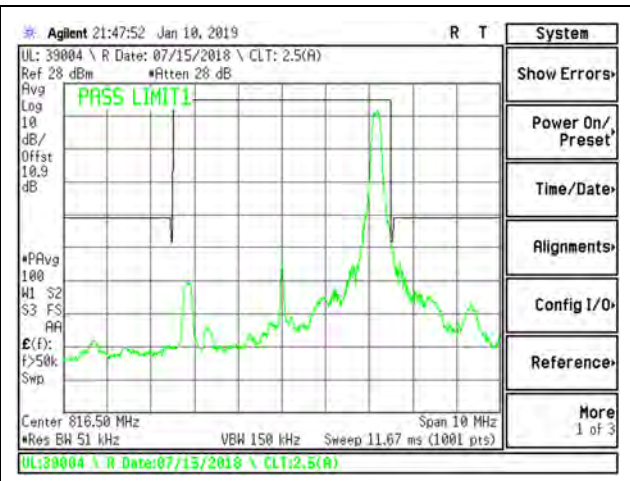

LTE B26 5MHz QPSK Low Channel RB1-24