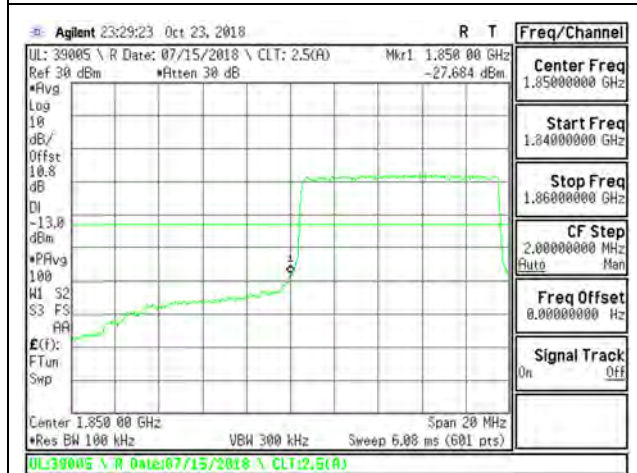

LTE B25 10MHz QPSK Low Channel RB1-0

LTE B25 10MHz QPSK High Channel RB1-49

LTE B25 10MHz QPSK Low Channel RB50-0

LTE B25 10MHz QPSK High Channel RB50-0

LTE B25 10MHz 16QAM Low Channel RB1-0

LTE B25 10MHz 16QAM High Channel RB1-49