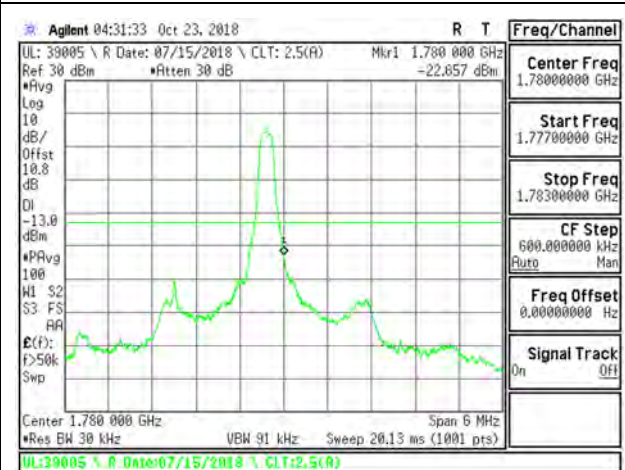

LTE B66 3MHz 16QAM High Channel RB1-14