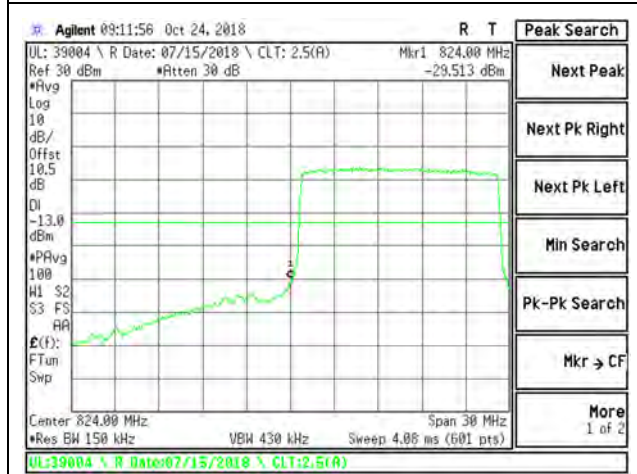

LTE B26 10MHz 16QAM Low Channel RB1-0

LTE B26 10MHz 16QAM High Channel RB1-49

LTE B26 10MHz 16QAM Low Channel RB50-0

LTE B26 10MHz 16QAM High Channel RB50-0

LTE B26 15MHz QPSK Low Channel RB1-0

LTE B26 15MHz QPSK High Channel RB1-74