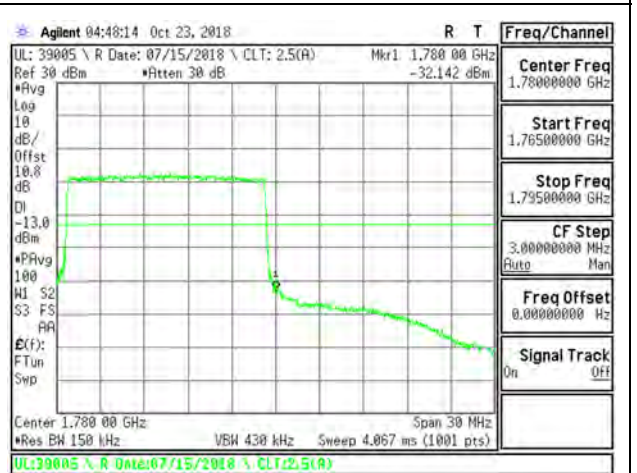

LTE B66 15MHz QPSK Low Channel RB75-0

LTE B66 15MHz QPSK High Channel RB75-0

LTE B66 15MHz 16QAM Low Channel RB1-0

LTE B66 15MHz 16QAM High Channel RB1-74

LTE B66 15MHz 16QAM Low Channel RB75-0

LTE B66 15MHz 16QAM High Channel RB75-0