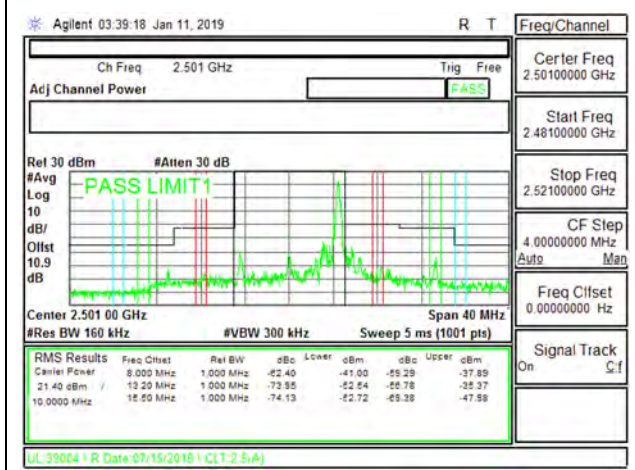

LTE B41 10MHz 16QAM Low Channel RB1-49