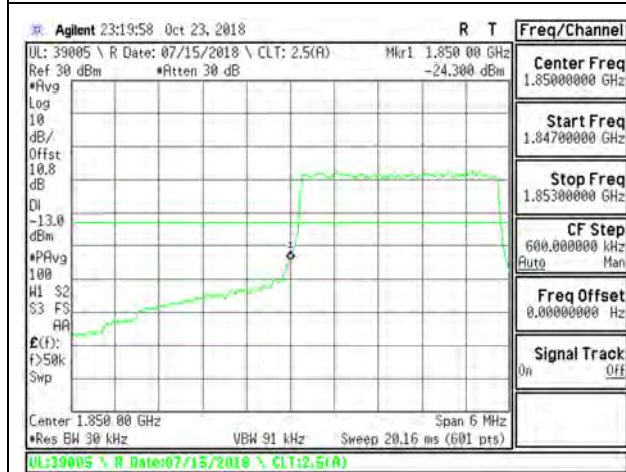

LTE B25 1.4MHz QPSK Low Channel RB1-0

LTE B25 1.4MHz QPSK High Channel RB1-5

LTE B25 1.4MHz QPSK Low Channel RB6-0

LTE B25 1.4MHz QPSK High Channel RB6-0

LTE B25 1.4MHz 16QAM Low Channel RB1-0

LTE B25 1.4MHz 16QAM High Channel RB1-5

LTE B25 1.4MHz 16QAM Low Channel RB6-0

LTE B25 1.4MHz 16QAM High Channel RB6-0

LTE B25 3MHz QPSK Low Channel RB1-0

LTE B25 3MHz QPSK High Channel RB1-14

LTE B25 3MHz QPSK Low Channel RB15-0

LTE B25 3MHz QPSK High Channel RB15-0

LTE B25 3MHz 16QAM Low Channel RB1-0

LTE B25 3MHz 16QAM High Channel RB1-14

LTE B25 3MHz 16QAM Low Channel RB15-0

LTE B25 3MHz 16QAM High Channel RB15-0

LTE B25 5MHz QPSK Low Channel RB1-0

LTE B25 5MHz QPSK High Channel RB1-24