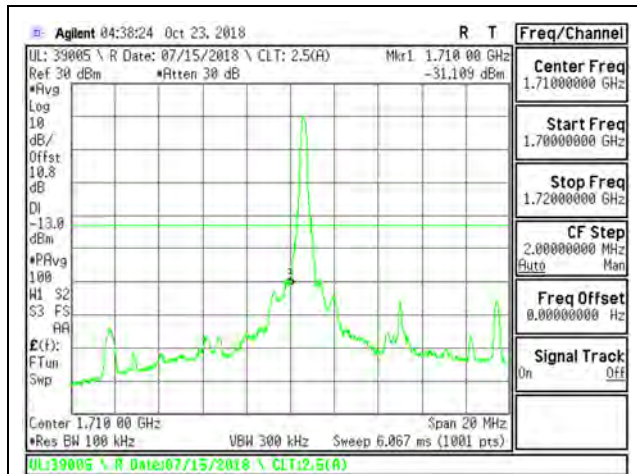

LTE B66 10MHz QPSK Low Channel RB1-0