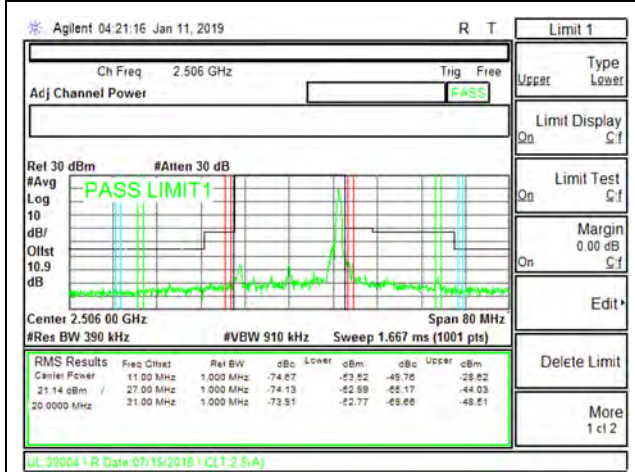

LTE B41 20MHz 16QAM Low Channel RB1-99