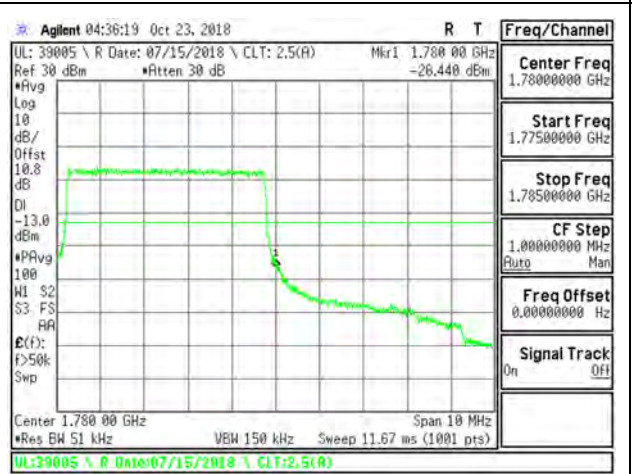

LTE B66 5MHz QPSK High Channel RB25-0