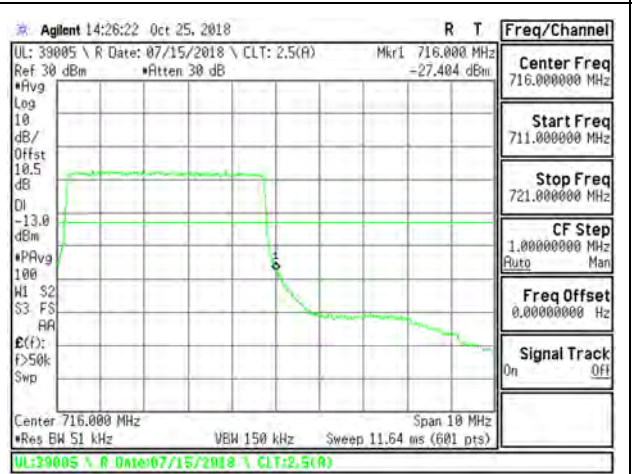

LTE B17 5MHz 16QAM High Channel RB25-0