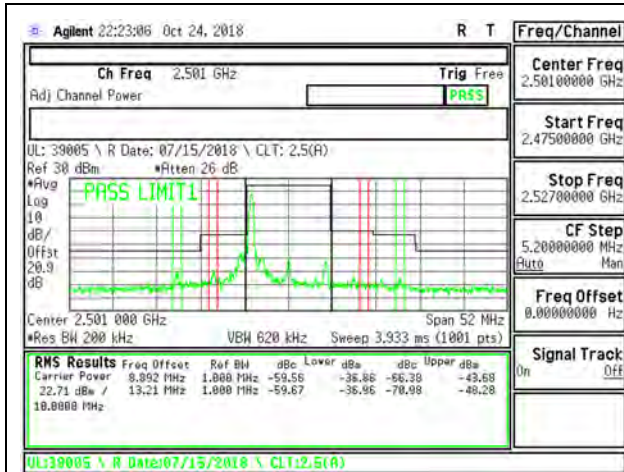

LTE B41 10MHz QPSK Low Channel RB1-0