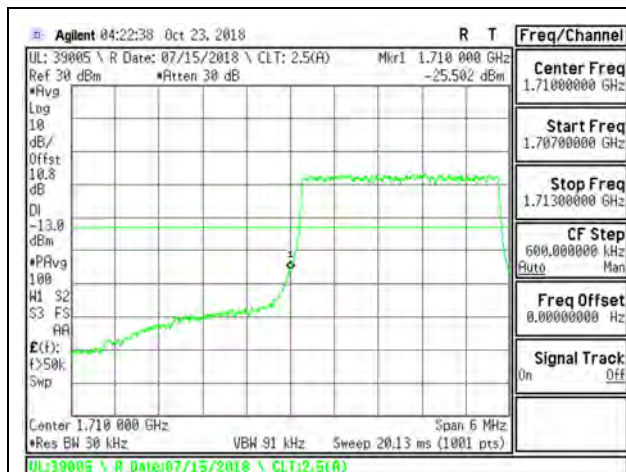

LTE B66 1.4MHz 16QAM Low Channel RB1-0

LTE B66 1.4MHz 16QAM High Channel RB1-5

LTE B66 1.4MHz 16QAM Low Channel RB6-0

LTE B66 1.4MHz 16QAM High Channel RB6-0

LTE B66 3MHz QPSK Low Channel RB1-0

LTE B66 3MHz QPSK High Channel RB1-14