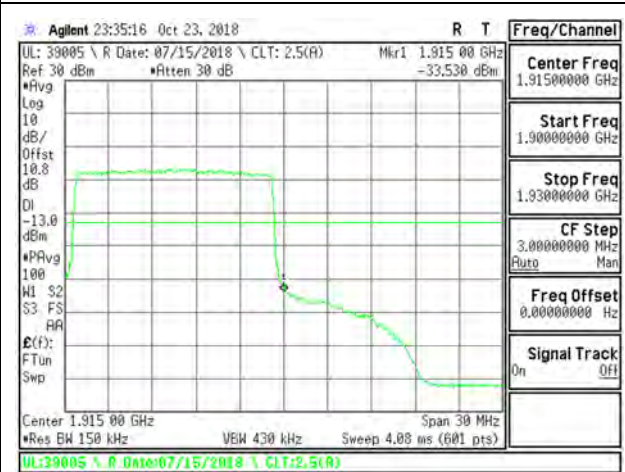

LTE B25 10MHz QPSK Low Channel RB1-0

LTE B25 10MHz QPSK High Channel RB1-49

LTE B25 10MHz QPSK Low Channel RB50-0

LTE B25 10MHz QPSK High Channel RB50-0

LTE B25 10MHz 16QAM Low Channel RB1-0

LTE B25 10MHz 16QAM High Channel RB1-49

LTE B25 10MHz 16QAM Low Channel RB50-0

LTE B25 10MHz 16QAM High Channel RB50-0

LTE B25 15MHz QPSK Low Channel RB1-0

LTE B25 15MHz QPSK High Channel RB1-74

LTE B25 15MHz QPSK Low Channel RB75-0

LTE B25 15MHz QPSK High Channel RB75-0

LTE B25 15MHz 16QAM Low Channel RB1-0

LTE B25 15MHz 16QAM High Channel RB1-74

LTE B25 15MHz 16QAM Low Channel RB75-0

LTE B25 15MHz 16QAM High Channel RB75-0

LTE B25 20MHz QPSK Low Channel RB1-0

LTE B25 20MHz QPSK High Channel RB1-99