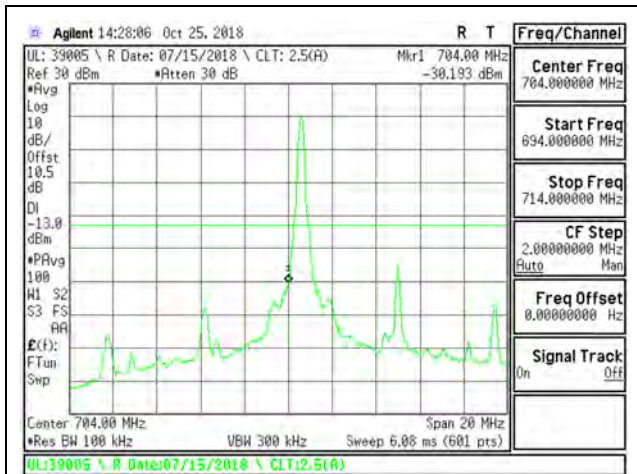

LTE B17 10MHz 16QAM Low Channel RB1-0