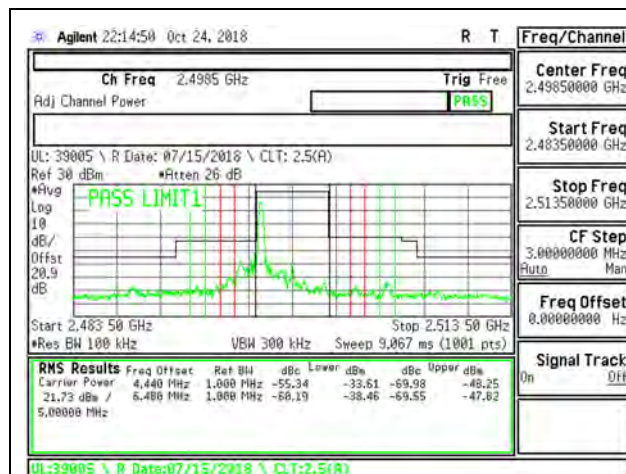

9.2.15. LTE BAND 41 ADJACENT CHANNEL POWER

LTE B41 5MHz QPSK Low Channel RB1-0