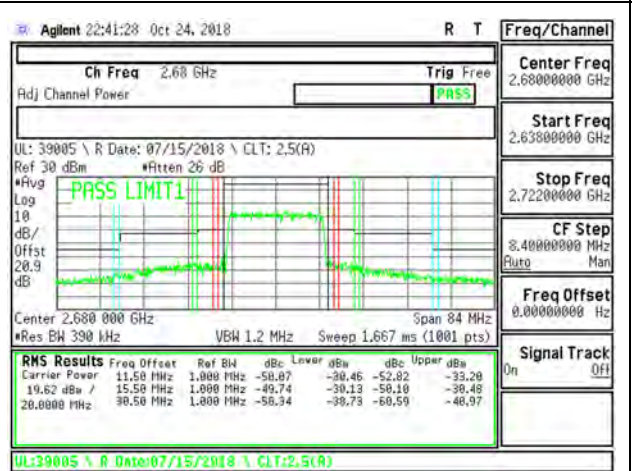

LTE B41 20MHz QPSK High Channel RB100-0

LTE B41 20MHz 16QAM Low Channel RB1-0

LTE B41 20MHz 16QAM High Channel RB1-0

LTE B41 20MHz 16QAM Low Channel RB1-99

LTE B41 20MHz 16QAM High Channel RB1-99

LTE B41 20MHz 16QAM Low Channel RB100-0

LTE B41 20MHz 16QAM High Channel RB100-0

9.2.16. LTE BAND 66 BANDEDGE

LTE B66 1.4MHz QPSK Low Channel RB1-0

LTE B66 1.4MHz QPSK High Channel RB1-5

LTE B66 1.4MHz QPSK Low Channel RB6-0

LTE B66 1.4MHz QPSK High Channel RB6-0