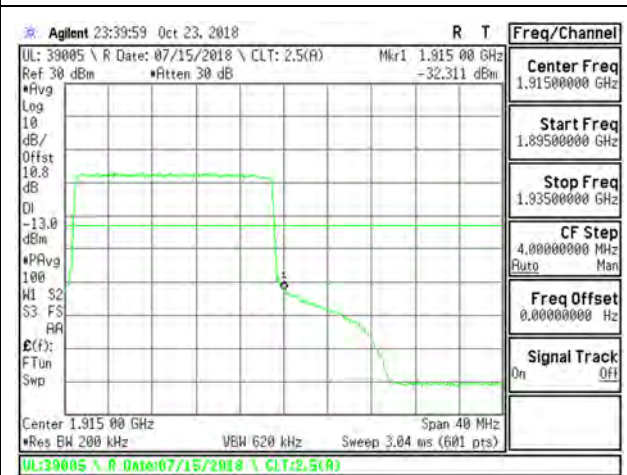

LTE B25 15MHz 16QAM Low Channel RB1-0

LTE B25 15MHz 16QAM High Channel RB1-74

LTE B25 15MHz 16QAM Low Channel RB75-0

LTE B25 15MHz 16QAM High Channel RB75-0

LTE B25 20MHz QPSK Low Channel RB1-0

LTE B25 20MHz QPSK High Channel RB1-99

LTE B25 20MHz QPSK Low Channel RB100-0

LTE B25 20MHz QPSK High Channel RB100-0

LTE B25 20MHz 16QAM Low Channel RB1-0

LTE B25 20MHz 16QAM High Channel RB1-99

LTE B25 20MHz 16QAM Low Channel RB100-0

LTE B25 20MHz 16QAM High Channel RB100-0