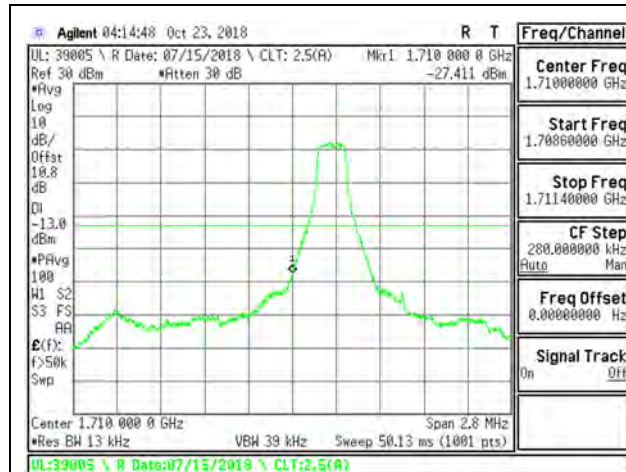

9.2.16. LTE BAND 66 BANDEDGE

LTE B66 1.4MHz QPSK Low Channel RB1-0