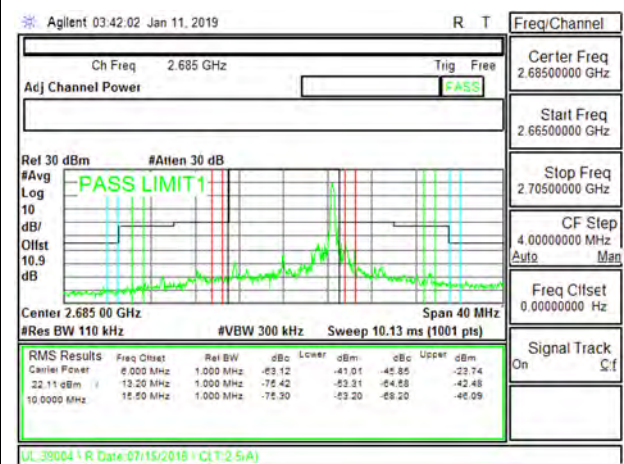

LTE B41 5MHz 16QAM High Channel RB25-0

LTE B41 10MHz QPSK Low Channel RB1-0

LTE B41 10MHz QPSK High Channel RB1-0

LTE B41 10MHz QPSK Low Channel RB1-49

LTE B41 10MHz QPSK High Channel RB1-49

LTE B41 10MHz QPSK Low Channel RB50-0

LTE B41 10MHz QPSK High Channel RB50-0

LTE B41 10MHz 16QAM Low Channel RB1-0

LTE B41 10MHz 16QAM High Channel RB1-0

LTE B41 10MHz 16QAM Low Channel RB1-49

LTE B41 10MHz 16QAM High Channel RB1-49

LTE B41 10MHz 16QAM Low Channel RB50-0