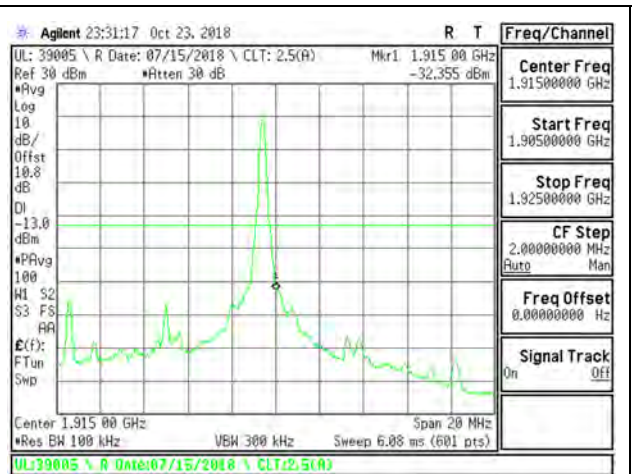

LTE B25 10MHz QPSK Low Channel RB1-0

LTE B25 10MHz QPSK High Channel RB1-49

LTE B25 10MHz QPSK Low Channel RB50-0

LTE B25 10MHz QPSK High Channel RB50-0

LTE B25 10MHz 16QAM Low Channel RB1-0

LTE B25 10MHz 16QAM High Channel RB1-49