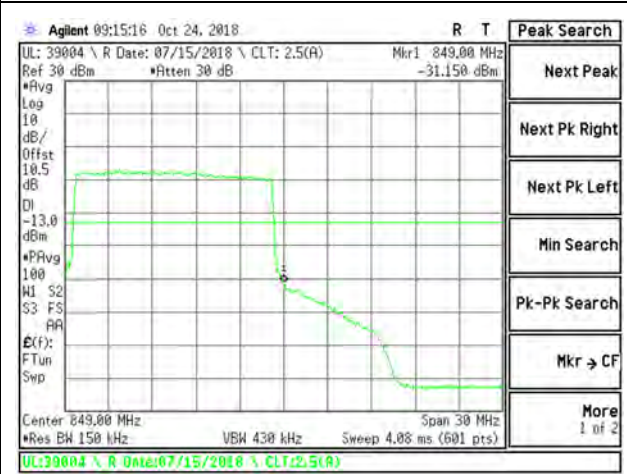

LTE B26 15MHz QPSK Low Channel RB75-0

LTE B26 15MHz QPSK High Channel RB75-0

LTE B26 15MHz 16QAM Low Channel RB1-0

LTE B26 15MHz 16QAM High Channel RB1-74

LTE B26 15MHz 16QAM Low Channel RB75-0

LTE B26 15MHz 16QAM High Channel RB75-0