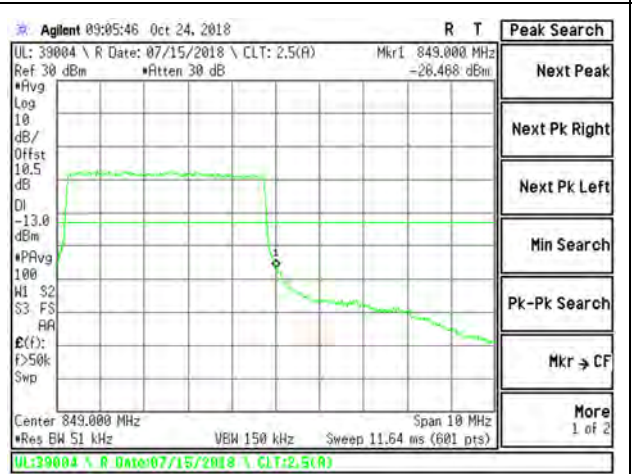

LTE B26 5MHz 16QAM High Channel RB25-0