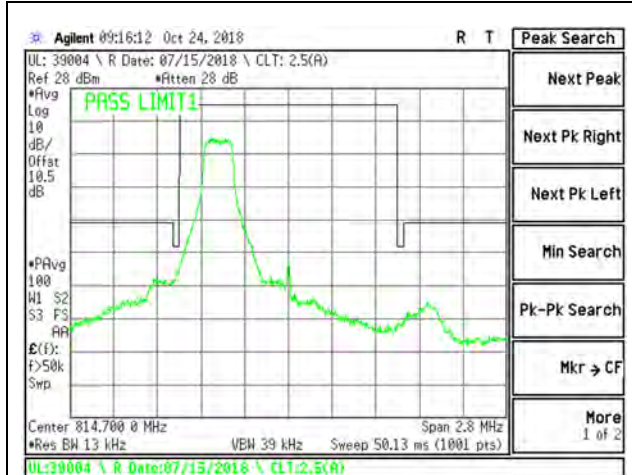

LTE B25 20MHz QPSK Low Channel RB100-0

LTE B25 20MHz QPSK High Channel RB100-0

LTE B25 20MHz 16QAM Low Channel RB1-0

LTE B25 20MHz 16QAM High Channel RB1-99

LTE B25 20MHz 16QAM Low Channel RB100-0

LTE B25 20MHz 16QAM High Channel RB100-0

9.2.13. LTE BAND 26 EMISSION MASK (FCC PART 90S)

LTE B26 1.4MHz QPSK Low Channel RB1-0

LTE B26 1.4MHz QPSK Low Channel RB1-5

LTE B26 1.4MHz 16QAM Low Channel RB1-0

LTE B26 1.4MHz 16QAM Low Channel RB1-5

LTE B26 1.4MHz QPSK Low Channel RB6-0