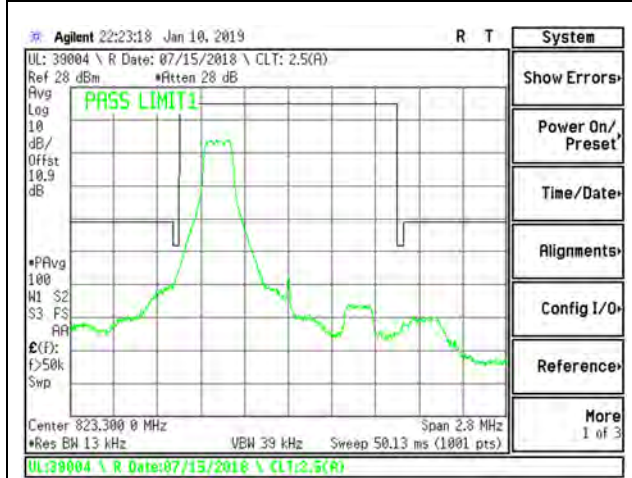

LTE B26 1.4MHz 16QAM High Channel RB1-00