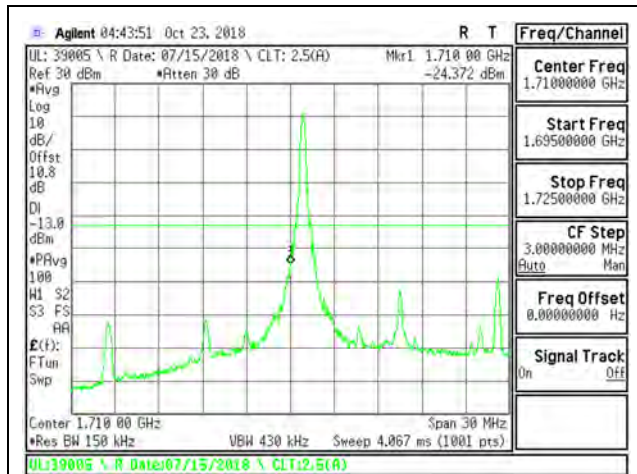

LTE B66 10MHz 16QAM Low Channel RB1-0

LTE B66 10MHz 16QAM High Channel RB1-49

LTE B66 10MHz 16QAM Low Channel RB50-0

LTE B66 10MHz 16QAM High Channel RB50-0

LTE B66 15MHz QPSK Low Channel RB1-0

LTE B66 15MHz QPSK High Channel RB1-74