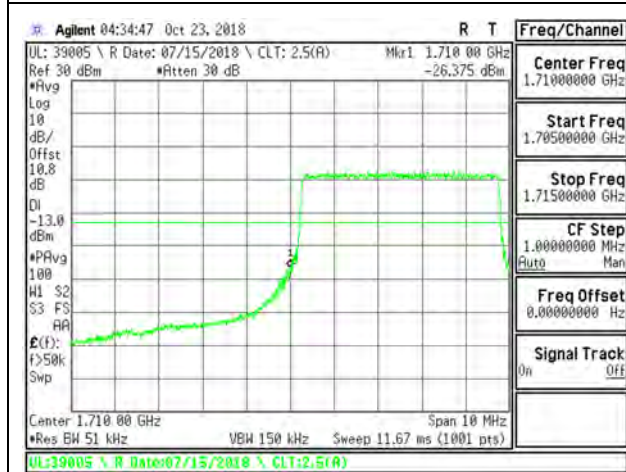

LTE B66 5MHz QPSK Low Channel RB1-0

LTE B66 5MHz QPSK High Channel RB1-24

LTE B66 5MHz QPSK Low Channel RB25-0

LTE B66 5MHz QPSK High Channel RB25-0

LTE B66 5MHz 16QAM Low Channel RB1-0

LTE B66 5MHz 16QAM High Channel RB1-24