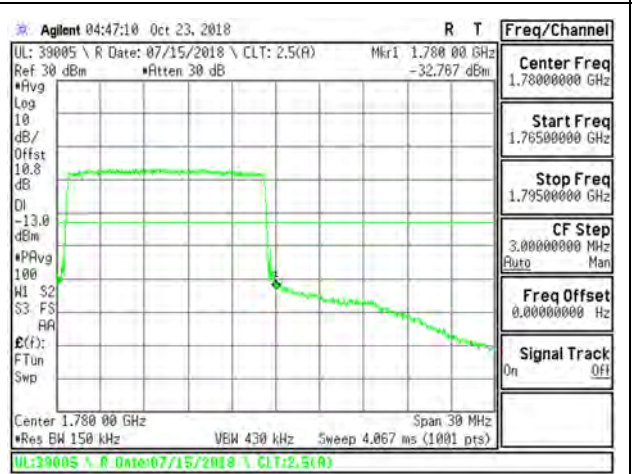

LTE B66 15MHz QPSK High Channel RB75-0