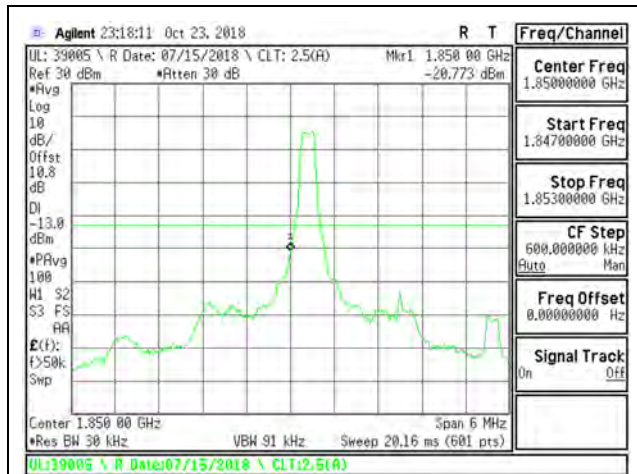

LTE B25 1.4MHz QPSK Low Channel RB1-0

LTE B25 1.4MHz QPSK High Channel RB1-5

LTE B25 1.4MHz QPSK Low Channel RB6-0

LTE B25 1.4MHz QPSK High Channel RB6-0

LTE B25 1.4MHz 16QAM Low Channel RB1-0

LTE B25 1.4MHz 16QAM High Channel RB1-5

LTE B25 1.4MHz 16QAM Low Channel RB6-0

LTE B25 1.4MHz 16QAM High Channel RB6-0

LTE B25 3MHz QPSK Low Channel RB1-0

LTE B25 3MHz QPSK High Channel RB1-14

LTE B25 3MHz QPSK Low Channel RB15-0

LTE B25 3MHz QPSK High Channel RB15-0