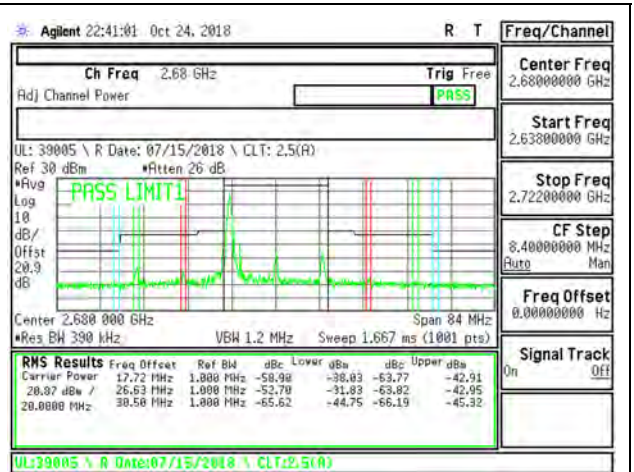

LTE B41 15MHz 16QAM High Channel RB75-0

LTE B41 20MHz QPSK Low Channel RB1-0

LTE B41 20MHz QPSK High Channel RB1-0

LTE B41 20MHz QPSK Low Channel RB1-99

LTE B41 20MHz QPSK High Channel RB1-99

LTE B41 20MHz QPSK Low Channel RB100-0

LTE B41 20MHz QPSK High Channel RB100-0

LTE B41 20MHz 16QAM Low Channel RB1-0

LTE B41 20MHz 16QAM High Channel RB1-0

LTE B41 20MHz 16QAM Low Channel RB1-99

LTE B41 20MHz 16QAM High Channel RB1-99

LTE B41 20MHz 16QAM Low Channel RB100-0