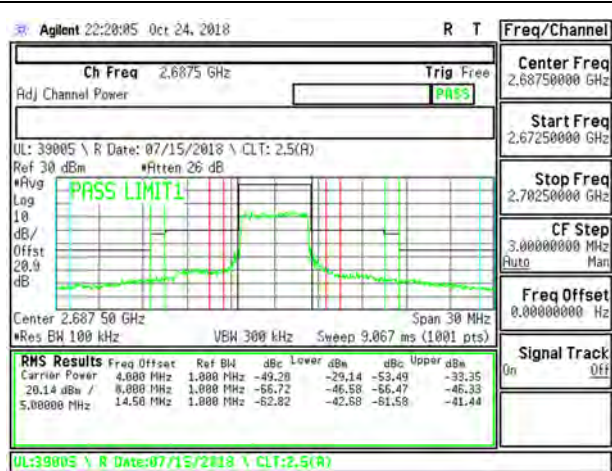

9.2.15. LTE BAND 41 ADJACENT CHANNEL POWER

LTE B41 5MHz QPSK Low Channel RB1-0

LTE B41 5MHz QPSK High Channel RB1-0

LTE B41 5MHz QPSK Low Channel RB1-24

LTE B41 5MHz QPSK High Channel RB1-24

LTE B41 5MHz QPSK Low Channel RB25-0