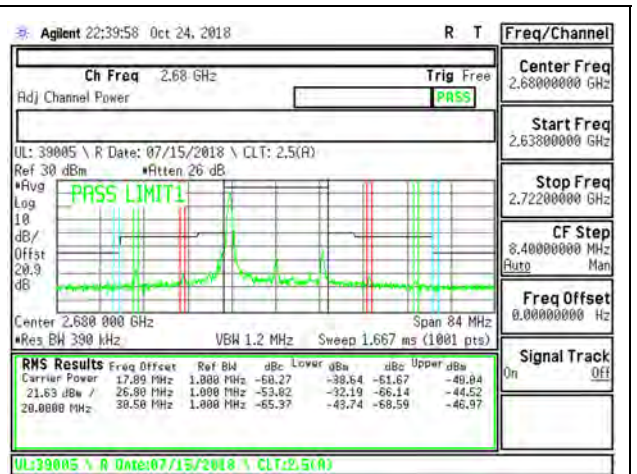

LTE B41 20MHz QPSK High Channel RB1-0