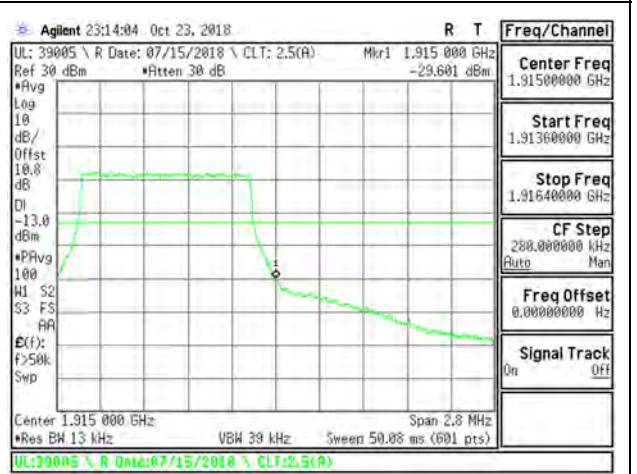

LTE B25 1.4MHz QPSK Low Channel RB1-0

LTE B25 1.4MHz QPSK High Channel RB1-5

LTE B25 1.4MHz QPSK Low Channel RB6-0

LTE B25 1.4MHz QPSK High Channel RB6-0

LTE B25 1.4MHz 16QAM Low Channel RB1-0

LTE B25 1.4MHz 16QAM High Channel RB1-5

LTE B25 1.4MHz 16QAM Low Channel RB6-0

LTE B25 1.4MHz 16QAM High Channel RB6-0

LTE B25 3MHz QPSK Low Channel RB1-0

LTE B25 3MHz QPSK High Channel RB1-14

LTE B25 3MHz QPSK Low Channel RB15-0

LTE B25 3MHz QPSK High Channel RB15-0