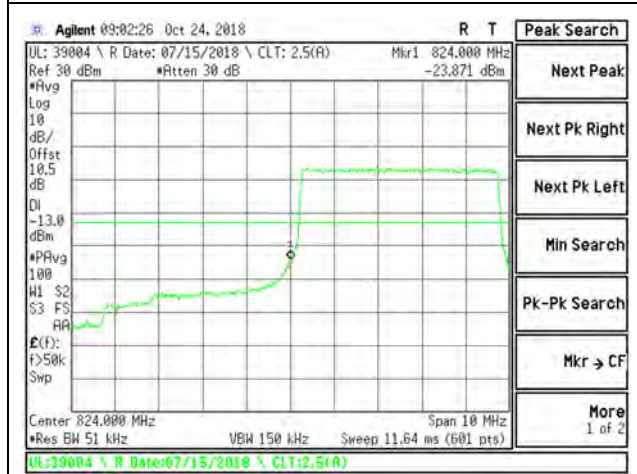

LTE B26 5MHz QPSK Low Channel RB25-0