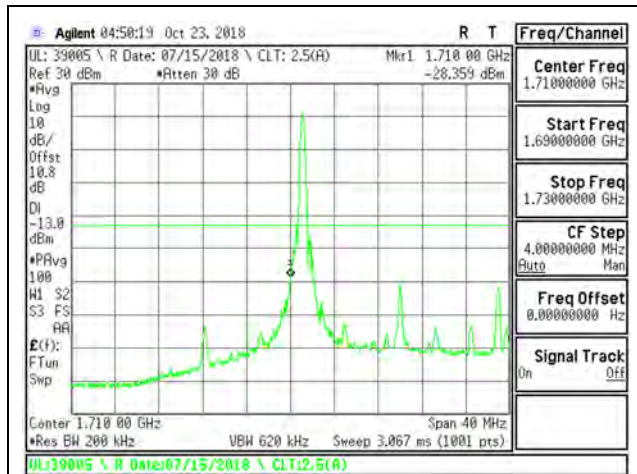

LTE B66 20MHz QPSK Low Channel RB1-0

LTE B66 20MHz QPSK High Channel RB1-99

LTE B66 20MHz QPSK Low Channel RB100-0

LTE B66 20MHz QPSK High Channel RB100-0

LTE B66 20MHz 16QAM Low Channel RB1-0

LTE B66 20MHz 16QAM High Channel RB1-99