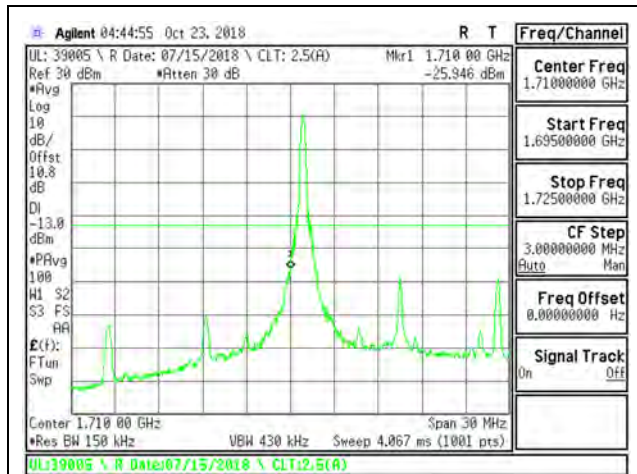

LTE B66 15MHz 16QAM Low Channel RB1-0