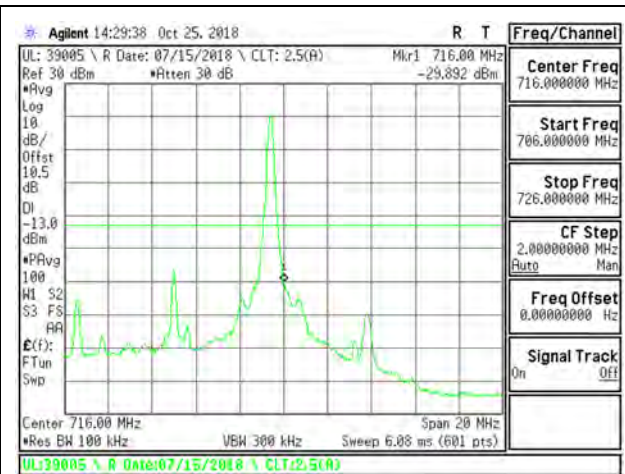

LTE B17 5MHz 16QAM High Channel RB1-24

LTE B17 5MHz 16QAM Low Channel RB25-0

LTE B17 5MHz 16QAM High Channel RB25-0

LTE B17 10MHz QPSK Low Channel RB1-0

LTE B17 10MHz QPSK High Channel RB1-49

LTE B17 10MHz QPSK Low Channel RB50-0

LTE B17 10MHz QPSK High Channel RB50-0

LTE B17 10MHz 16QAM Low Channel RB1-0

LTE B17 10MHz 16QAM High Channel RB1-49

LTE B17 10MHz 16QAM Low Channel RB50-0

LTE B17 10MHz 16QAM High Channel RB50-0

9.2.12. LTE BAND 25 BANDEDGE