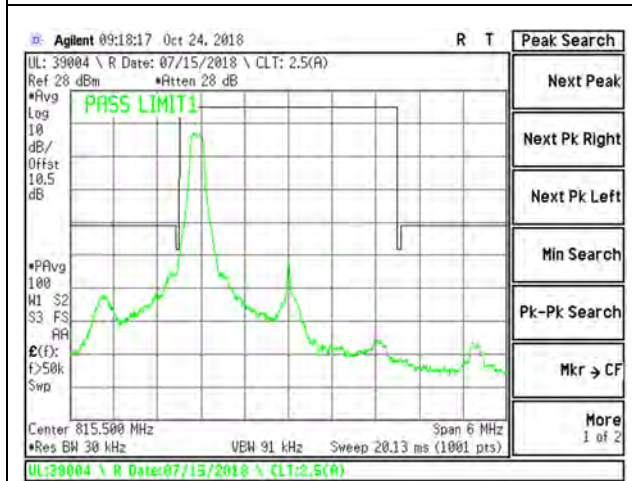

LTE B26 3MHz 16QAM Low Channel RB1-0