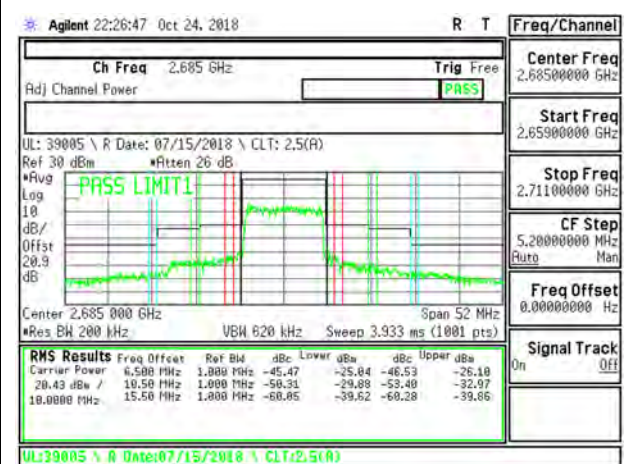

LTE B41 5MHz 16QAM High Channel RB25-0

LTE B41 10MHz QPSK Low Channel RB1-0

LTE B41 10MHz QPSK High Channel RB1-0

LTE B41 10MHz QPSK Low Channel RB1-49

LTE B41 10MHz QPSK High Channel RB1-49

LTE B41 10MHz QPSK Low Channel RB50-0