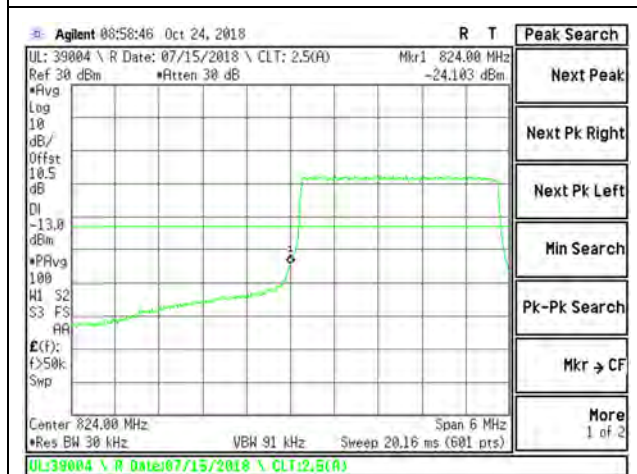

LTE B26 3MHz QPSK Low Channel RB15-0

LTE B26 3MHz QPSK High Channel RB15-0

LTE B26 3MHz 16QAM Low Channel RB1-0

LTE B26 3MHz 16QAM High Channel RB1-14

LTE B26 3MHz 16QAM Low Channel RB15-0

LTE B26 3MHz 16QAM High Channel RB15-0