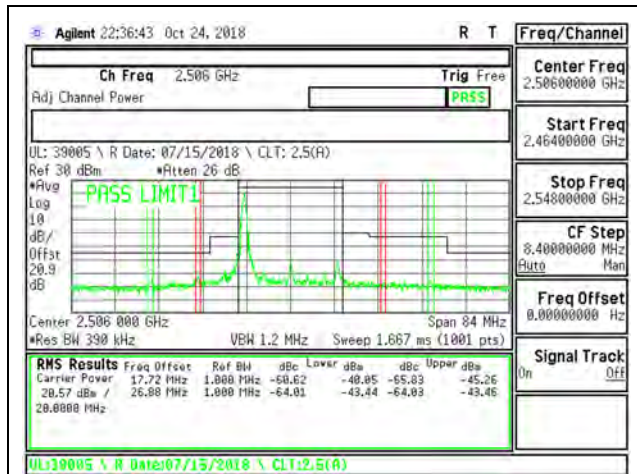

LTE B41 20MHz QPSK Low Channel RB1-0