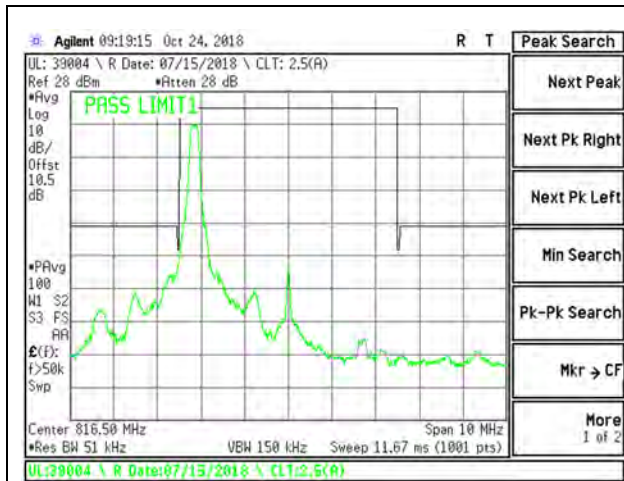

LTE B26 5MHz QPSK Low Channel RB1-0