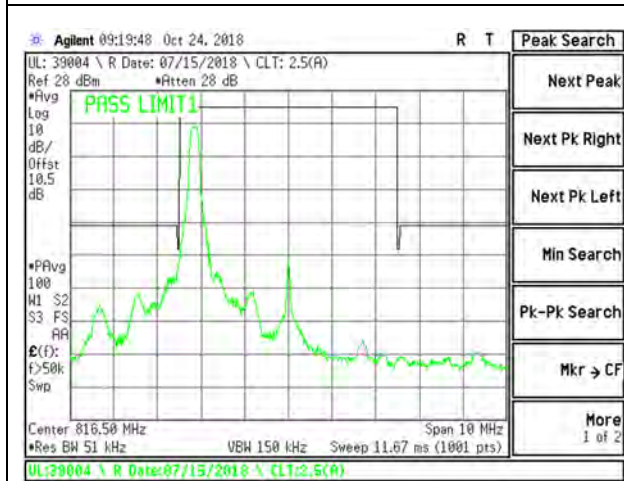

LTE B26 5MHz 16QAM Low Channel RB1-0