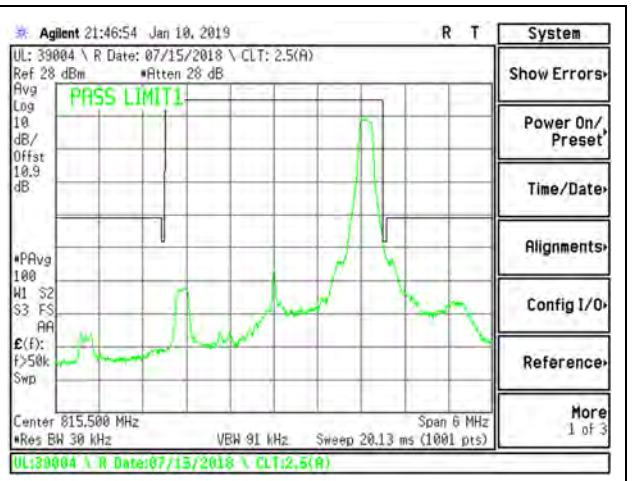

LTE B26 3MHz QPSK Low Channel RB1-14