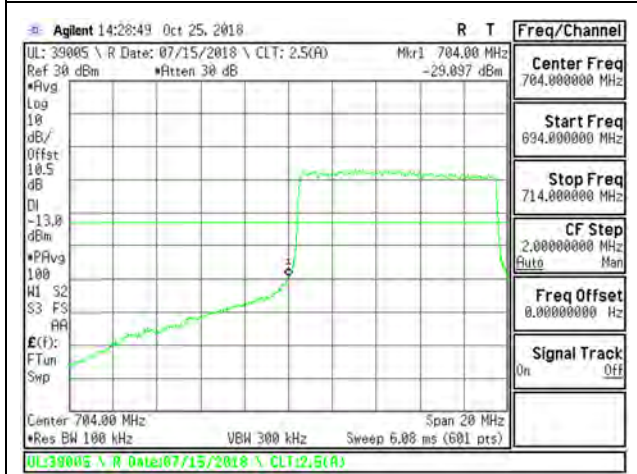

LTE B17 5MHz 16QAM High Channel RB1-24

LTE B17 5MHz 16QAM Low Channel RB25-0

LTE B17 5MHz 16QAM High Channel RB25-0

LTE B17 10MHz QPSK Low Channel RB1-0

LTE B17 10MHz QPSK High Channel RB1-49

LTE B17 10MHz QPSK Low Channel RB50-0

LTE B17 10MHz QPSK High Channel RB50-0

LTE B17 10MHz 16QAM Low Channel RB1-0

LTE B17 10MHz 16QAM High Channel RB1-49

LTE B17 10MHz 16QAM Low Channel RB50-0

LTE B17 10MHz 16QAM High Channel RB50-0

9.2.12. LTE BAND 25 BANDEDGE