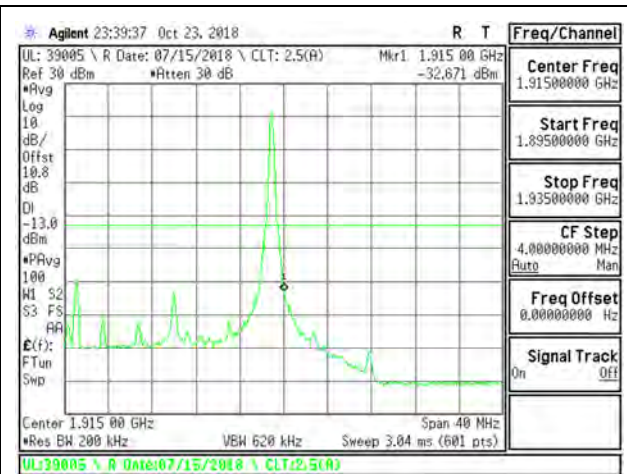

LTE B25 15MHz 16QAM Low Channel RB1-0

LTE B25 15MHz 16QAM High Channel RB1-74

LTE B25 15MHz 16QAM Low Channel RB75-0

LTE B25 15MHz 16QAM High Channel RB75-0

LTE B25 20MHz QPSK Low Channel RB1-0

LTE B25 20MHz QPSK High Channel RB1-99

LTE B25 20MHz QPSK Low Channel RB100-0

LTE B25 20MHz QPSK High Channel RB100-0

LTE B25 20MHz 16QAM Low Channel RB1-0

LTE B25 20MHz 16QAM High Channel RB1-99

LTE B25 20MHz 16QAM Low Channel RB100-0

LTE B25 20MHz 16QAM High Channel RB100-0