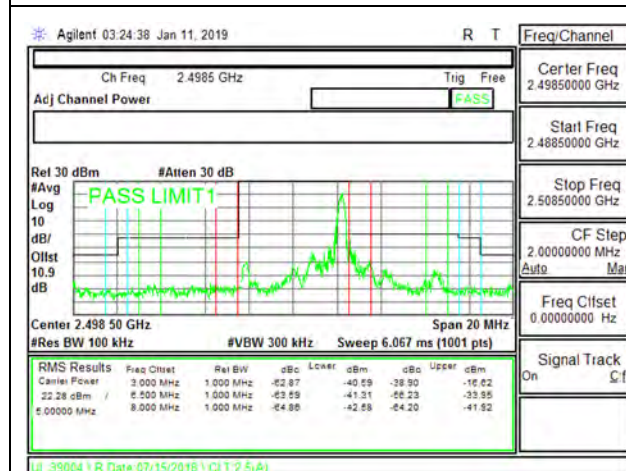

LTE B41 5MHz QPSK Low Channel RB1-24