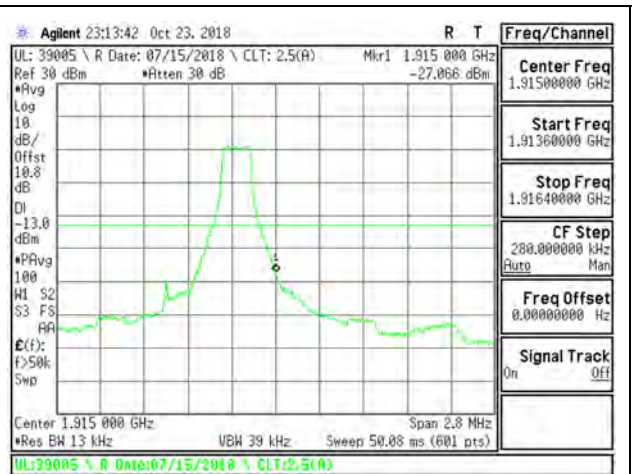

LTE B25 1.4MHz QPSK Low Channel RB1-0

LTE B25 1.4MHz QPSK High Channel RB1-5

LTE B25 1.4MHz QPSK Low Channel RB6-0

LTE B25 1.4MHz QPSK High Channel RB6-0

LTE B25 1.4MHz 16QAM Low Channel RB1-0

LTE B25 1.4MHz 16QAM High Channel RB1-5

LTE B25 1.4MHz 16QAM Low Channel RB6-0

LTE B25 1.4MHz 16QAM High Channel RB6-0

LTE B25 3MHz QPSK Low Channel RB1-0

LTE B25 3MHz QPSK High Channel RB1-14

LTE B25 3MHz QPSK Low Channel RB15-0

LTE B25 3MHz QPSK High Channel RB15-0