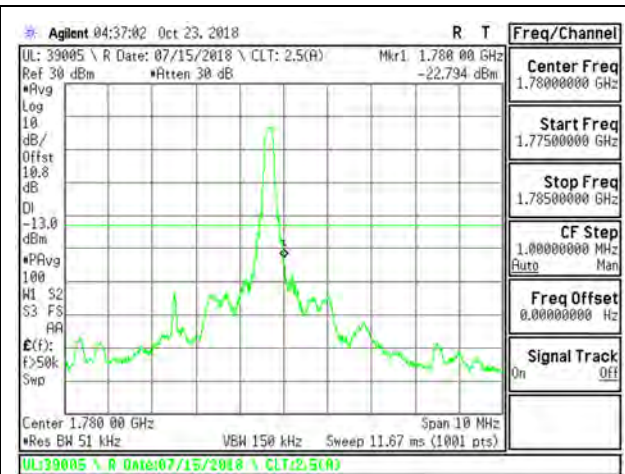

LTE B66 5MHz QPSK Low Channel RB1-0

LTE B66 5MHz QPSK High Channel RB1-24

LTE B66 5MHz QPSK Low Channel RB25-0

LTE B66 5MHz QPSK High Channel RB25-0

LTE B66 5MHz 16QAM Low Channel RB1-0

LTE B66 5MHz 16QAM High Channel RB1-24