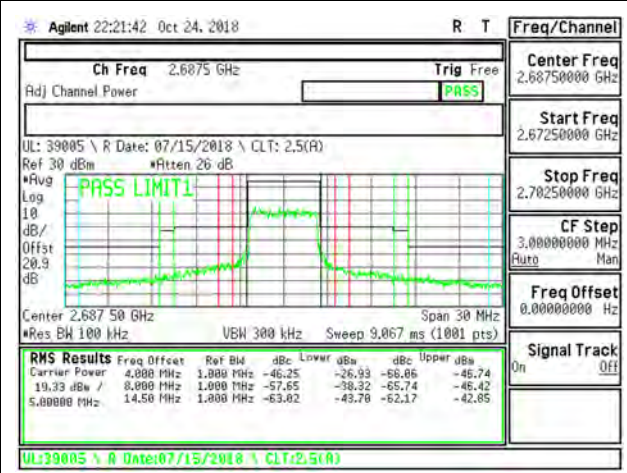

LTE B41 5MHz QPSK High Channel RB25-0

LTE B41 5MHz 16QAM Low Channel RB1-0

LTE B41 5MHz 16QAM High Channel RB1-0

LTE B41 5MHz 16QAM Low Channel RB1-24

LTE B41 5MHz 16QAM High Channel RB1-24

LTE B41 5MHz 16QAM Low Channel RB25-0