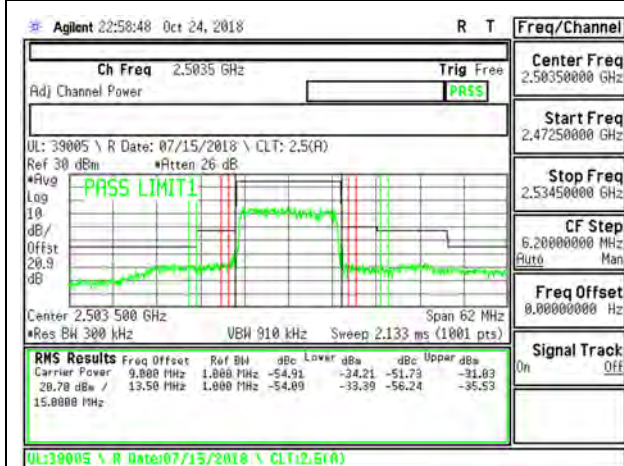

LTE B41 10MHz 16QAM High Channel RB50-0

LTE B41 15MHz QPSK Low Channel RB1-0

LTE B41 15MHz QPSK High Channel RB1-0

LTE B41 15MHz QPSK Low Channel RB1-74

LTE B41 15MHz QPSK High Channel RB1-74

LTE B41 15MHz QPSK Low Channel RB75-0