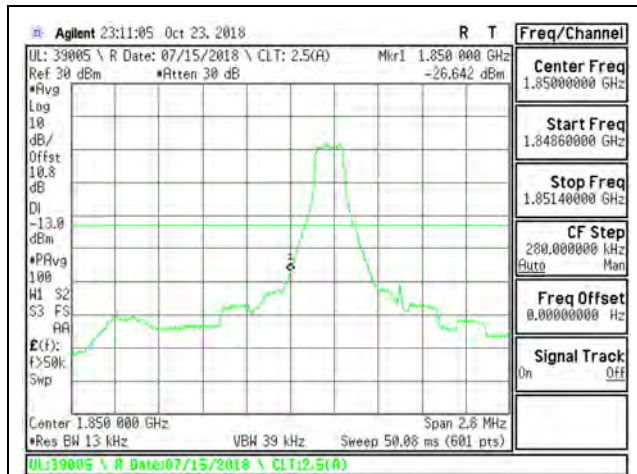

LTE B25 1.4MHz QPSK Low Channel RB1-0

LTE B25 1.4MHz QPSK High Channel RB1-5

LTE B25 1.4MHz QPSK Low Channel RB6-0

LTE B25 1.4MHz QPSK High Channel RB6-0

LTE B25 1.4MHz 16QAM Low Channel RB1-0

LTE B25 1.4MHz 16QAM High Channel RB1-5