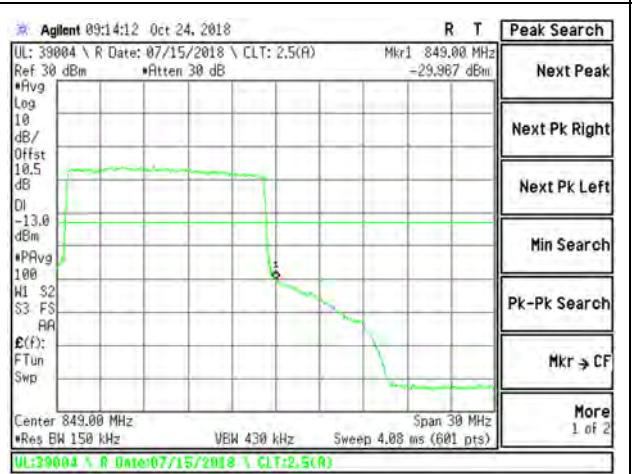

LTE B26 15MHz QPSK High Channel RB75-0