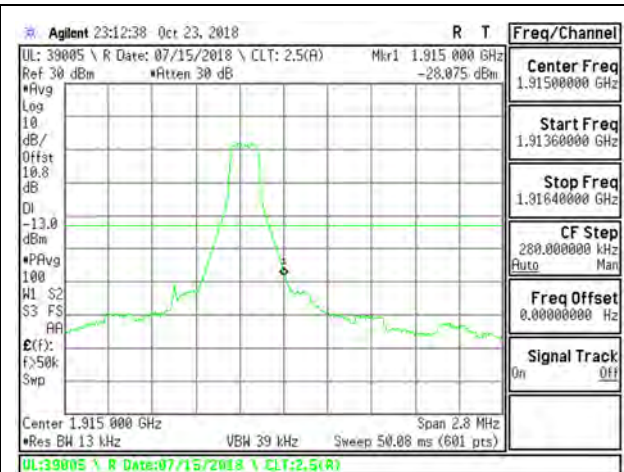

LTE B17 10MHz QPSK High Channel RB50-0

LTE B17 10MHz 16QAM Low Channel RB1-0

LTE B17 10MHz 16QAM High Channel RB1-49

LTE B17 10MHz 16QAM Low Channel RB50-0

LTE B17 10MHz 16QAM High Channel RB50-0

9.2.12. LTE BAND 25 BANDEDGE

LTE B25 1.4MHz QPSK Low Channel RB1-0

LTE B25 1.4MHz QPSK High Channel RB1-5

LTE B25 1.4MHz QPSK Low Channel RB6-0

LTE B25 1.4MHz QPSK High Channel RB6-0

LTE B25 1.4MHz 16QAM Low Channel RB1-0

LTE B25 1.4MHz 16QAM High Channel RB1-5