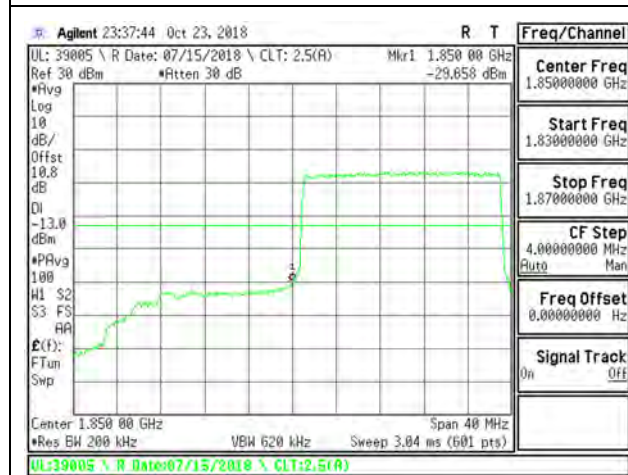

LTE B25 15MHz 16QAM Low Channel RB1-0

LTE B25 15MHz 16QAM High Channel RB1-74

LTE B25 15MHz 16QAM Low Channel RB75-0

LTE B25 15MHz 16QAM High Channel RB75-0

LTE B25 20MHz QPSK Low Channel RB1-0

LTE B25 20MHz QPSK High Channel RB1-99

LTE B25 20MHz QPSK Low Channel RB100-0

LTE B25 20MHz QPSK High Channel RB100-0

LTE B25 20MHz 16QAM Low Channel RB1-0

LTE B25 20MHz 16QAM High Channel RB1-99

LTE B25 20MHz 16QAM Low Channel RB100-0

LTE B25 20MHz 16QAM High Channel RB100-0