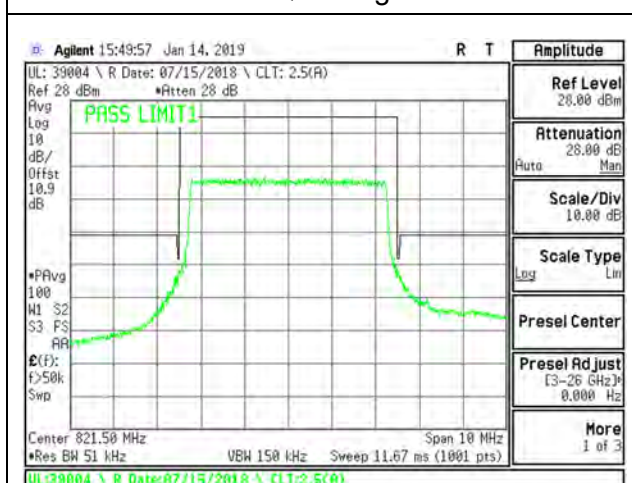

LTE B26 5MHz 16QAM Low Channel RB25-0

LTE B26 5MHz QPSK High Channel RB1-0

LTE B26 5MHz QPSK High Channel RB1-24

LTE B26 5MHz 16QAM High Channel RB1-0

LTE B26 5MHz 16QAM High Channel RB1-24

LTE B26 5MHz QPSK High Channel RB25-0