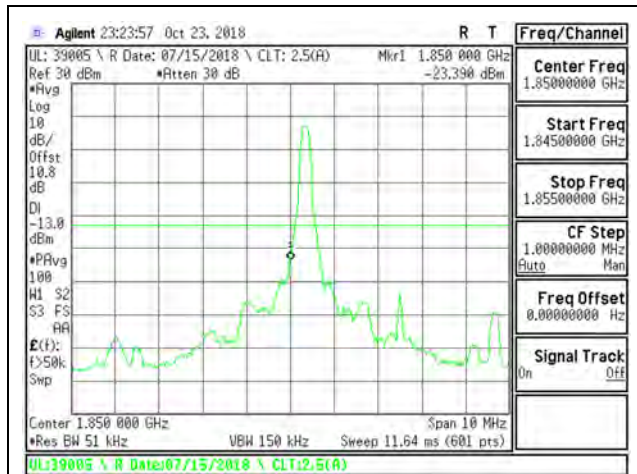

LTE B25 3MHz 16QAM Low Channel RB1-0

LTE B25 3MHz 16QAM High Channel RB1-14

LTE B25 3MHz 16QAM Low Channel RB15-0

LTE B25 3MHz 16QAM High Channel RB15-0

LTE B25 5MHz QPSK Low Channel RB1-0

LTE B25 5MHz QPSK High Channel RB1-24

LTE B25 5MHz QPSK Low Channel RB25-0

LTE B25 5MHz QPSK High Channel RB25-0

LTE B25 5MHz 16QAM Low Channel RB1-0

LTE B25 5MHz 16QAM High Channel RB1-24

LTE B25 5MHz 16QAM Low Channel RB25-0

LTE B25 5MHz 16QAM High Channel RB25-0