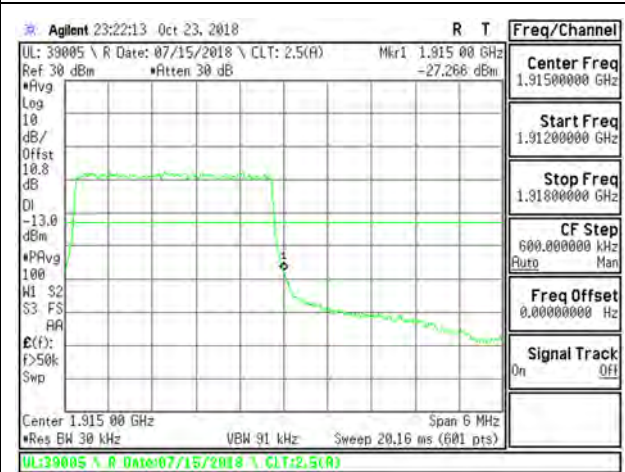

LTE B25 1.4MHz QPSK Low Channel RB1-0

LTE B25 1.4MHz QPSK High Channel RB1-5

LTE B25 1.4MHz QPSK Low Channel RB6-0

LTE B25 1.4MHz QPSK High Channel RB6-0

LTE B25 1.4MHz 16QAM Low Channel RB1-0

LTE B25 1.4MHz 16QAM High Channel RB1-5

LTE B25 1.4MHz 16QAM Low Channel RB6-0

LTE B25 1.4MHz 16QAM High Channel RB6-0

LTE B25 3MHz QPSK Low Channel RB1-0

LTE B25 3MHz QPSK High Channel RB1-14

LTE B25 3MHz QPSK Low Channel RB15-0

LTE B25 3MHz QPSK High Channel RB15-0

LTE B25 3MHz 16QAM Low Channel RB1-0

LTE B25 3MHz 16QAM High Channel RB1-14

LTE B25 3MHz 16QAM Low Channel RB15-0

LTE B25 3MHz 16QAM High Channel RB15-0

LTE B25 5MHz QPSK Low Channel RB1-0

LTE B25 5MHz QPSK High Channel RB1-24