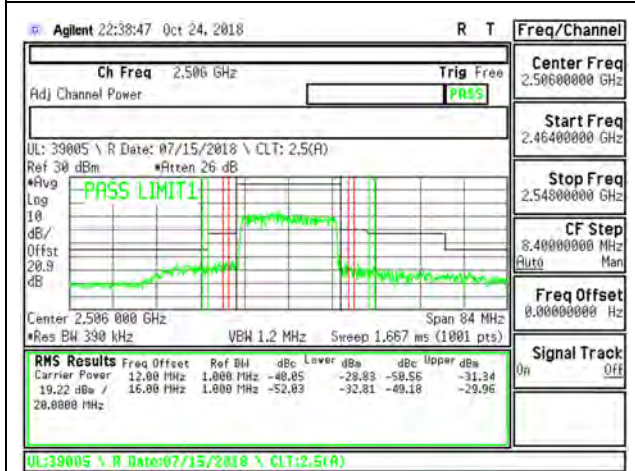

LTE B41 20MHz QPSK High Channel RB100-0

LTE B41 20MHz 16QAM Low Channel RB1-0

LTE B41 20MHz 16QAM High Channel RB1-0

LTE B41 20MHz 16QAM Low Channel RB1-99

LTE B41 20MHz 16QAM High Channel RB1-99

LTE B41 20MHz 16QAM Low Channel RB100-0