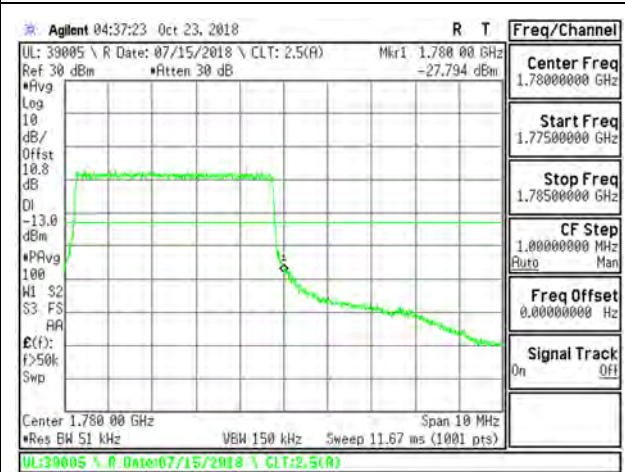

LTE B66 5MHz 16QAM High Channel RB25-0