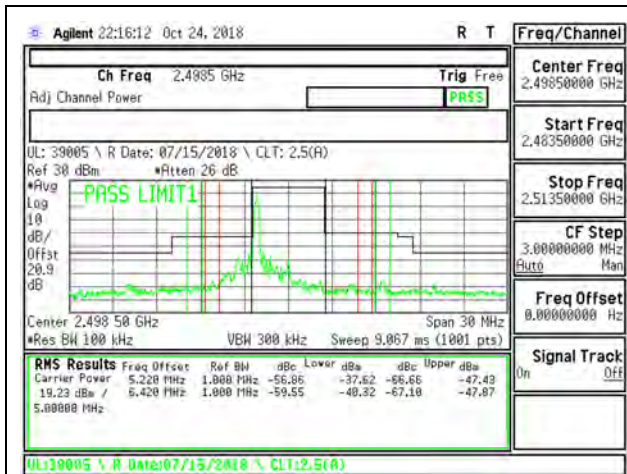

LTE B41 5MHz 16QAM Low Channel RB1-0