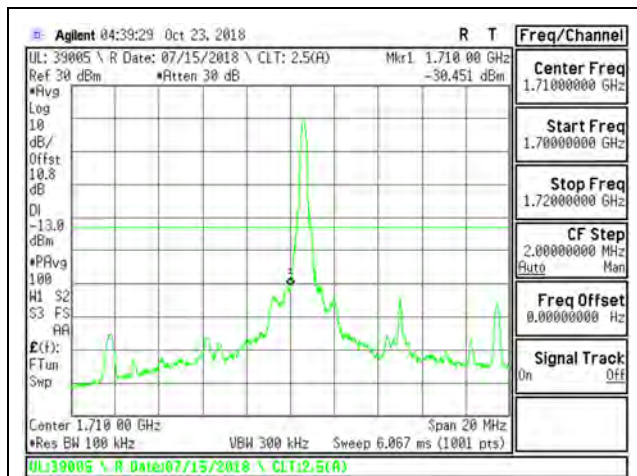

LTE B66 5MHz 16QAM Low Channel RB25-0

LTE B66 5MHz 16QAM High Channel RB25-0

LTE B66 10MHz QPSK Low Channel RB1-0

LTE B66 10MHz QPSK High Channel RB1-49

LTE B66 10MHz QPSK Low Channel RB50-0

LTE B66 10MHz QPSK High Channel RB50-0