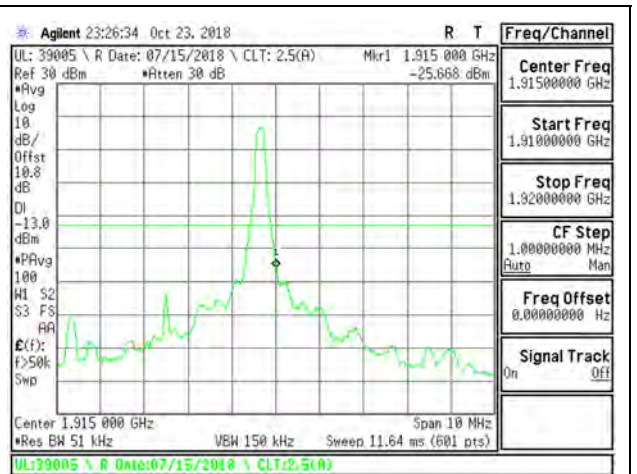

LTE B25 5MHz 16QAM High Channel RB1-24