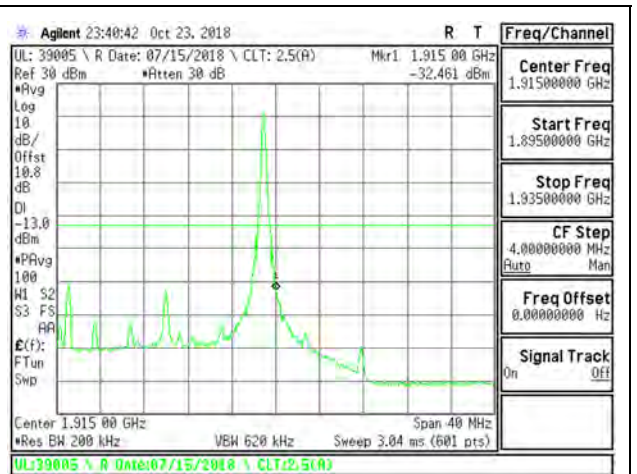

LTE B25 15MHz 16QAM Low Channel RB1-0

LTE B25 15MHz 16QAM High Channel RB1-74

LTE B25 15MHz 16QAM Low Channel RB75-0

LTE B25 15MHz 16QAM High Channel RB75-0

LTE B25 20MHz QPSK Low Channel RB1-0

LTE B25 20MHz QPSK High Channel RB1-99

LTE B25 20MHz QPSK Low Channel RB100-0

LTE B25 20MHz QPSK High Channel RB100-0

LTE B25 20MHz 16QAM Low Channel RB1-0

LTE B25 20MHz 16QAM High Channel RB1-99

LTE B25 20MHz 16QAM Low Channel RB100-0

LTE B25 20MHz 16QAM High Channel RB100-0