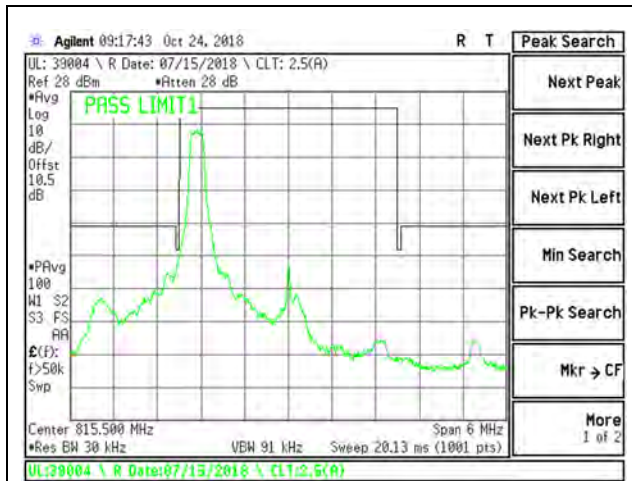

LTE B26 3MHz QPSK Low Channel RB1-0