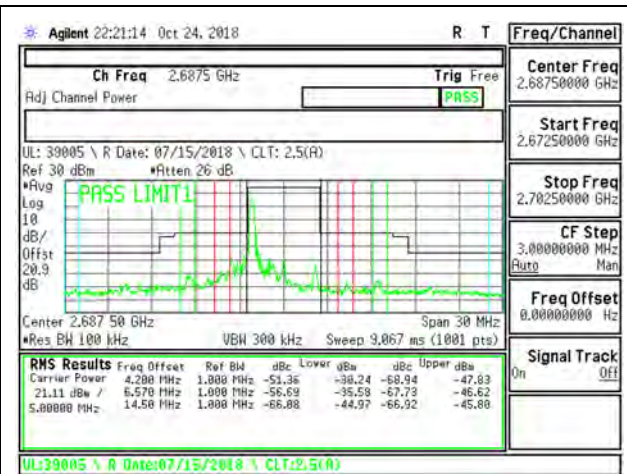

LTE B41 5MHz 16QAM High Channel RB1-0