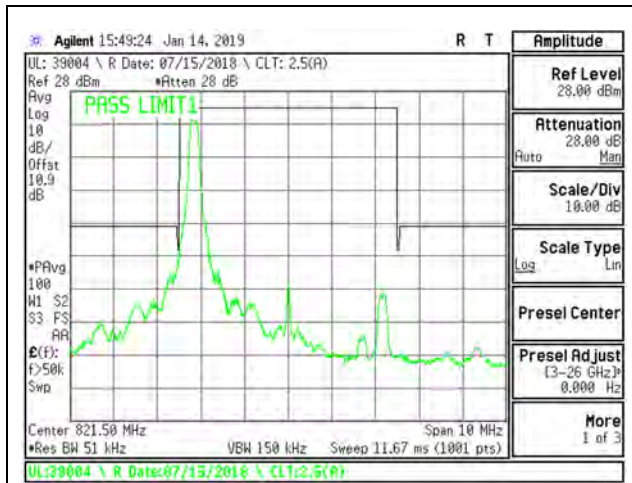

LTE B26 3MHz 16QAM High Channel RB15-0

LTE B26 5MHz QPSK Low Channel RB1-0

LTE B26 5MHz QPSK Low Channel RB1-24

LTE B26 5MHz 16QAM Low Channel RB1-0

LTE B26 5MHz 16QAM Low Channel RB1-24

LTE B26 5MHz QPSK Low Channel RB25-0

LTE B26 5MHz 16QAM Low Channel RB25-0

LTE B26 5MHz QPSK High Channel RB1-0

LTE B26 5MHz QPSK High Channel RB1-24

LTE B26 5MHz 16QAM High Channel RB1-0

LTE B26 5MHz 16QAM High Channel RB1-24

LTE B26 5MHz QPSK High Channel RB25-0