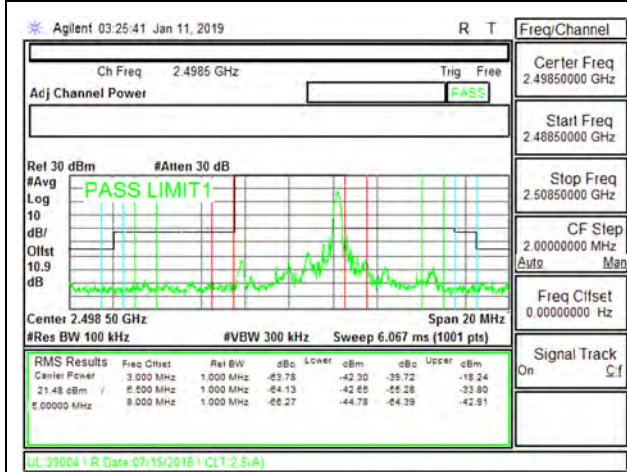

LTE B41 5MHz 16QAM Low Channel RB1-24