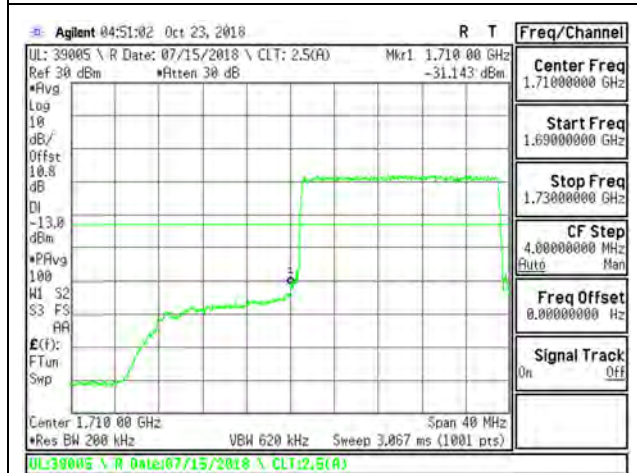

LTE B66 20MHz QPSK Low Channel RB1-0

LTE B66 20MHz QPSK High Channel RB1-99

LTE B66 20MHz QPSK Low Channel RB100-0

LTE B66 20MHz QPSK High Channel RB100-0

LTE B66 20MHz 16QAM Low Channel RB1-0

LTE B66 20MHz 16QAM High Channel RB1-99