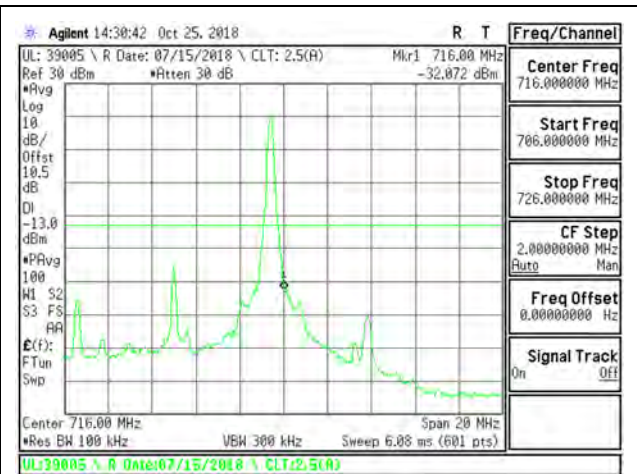

LTE B17 5MHz 16QAM High Channel RB1-24

LTE B17 5MHz 16QAM Low Channel RB25-0

LTE B17 5MHz 16QAM High Channel RB25-0

LTE B17 10MHz QPSK Low Channel RB1-0

LTE B17 10MHz QPSK High Channel RB1-49

LTE B17 10MHz QPSK Low Channel RB50-0

LTE B17 10MHz QPSK High Channel RB50-0

LTE B17 10MHz 16QAM Low Channel RB1-0

LTE B17 10MHz 16QAM High Channel RB1-49

LTE B17 10MHz 16QAM Low Channel RB50-0

LTE B17 10MHz 16QAM High Channel RB50-0

9.2.12. LTE BAND 25 BANDEDGE