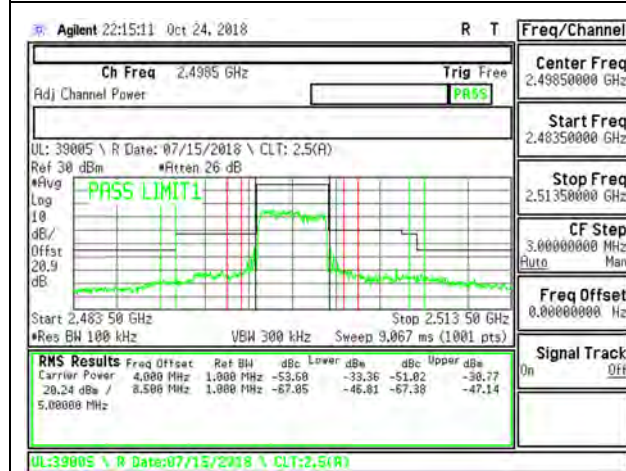

9.2.15. LTE BAND 41 ADJACENT CHANNEL POWER

LTE B41 5MHz QPSK Low Channel RB1-0

LTE B41 5MHz QPSK High Channel RB1-0

LTE B41 5MHz QPSK Low Channel RB1-24

LTE B41 5MHz QPSK High Channel RB1-24

LTE B41 5MHz QPSK Low Channel RB25-0