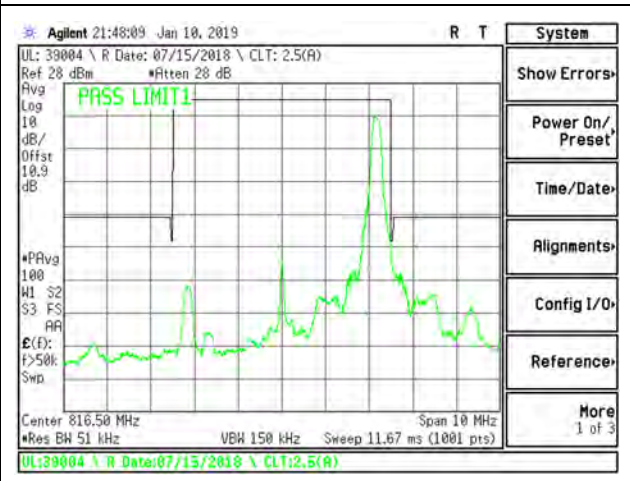

LTE B26 3MHz 16QAM High Channel RB15-0

LTE B26 5MHz QPSK Low Channel RB1-0

LTE B26 5MHz QPSK Low Channel RB1-24

LTE B26 5MHz 16QAM Low Channel RB1-0

LTE B26 5MHz 16QAM Low Channel RB1-24

LTE B26 5MHz QPSK Low Channel RB25-0