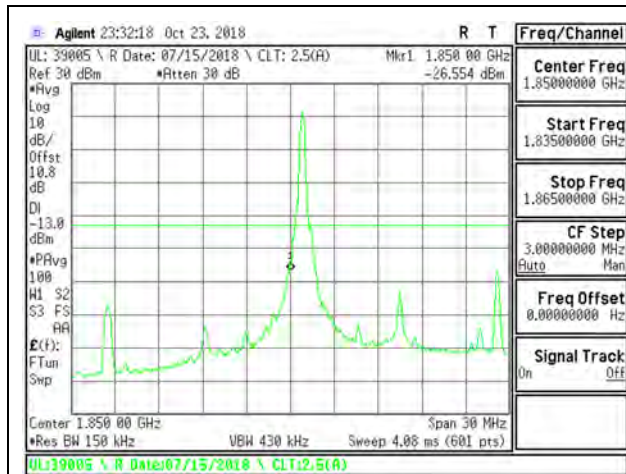

LTE B25 15MHz QPSK Low Channel RB1-0