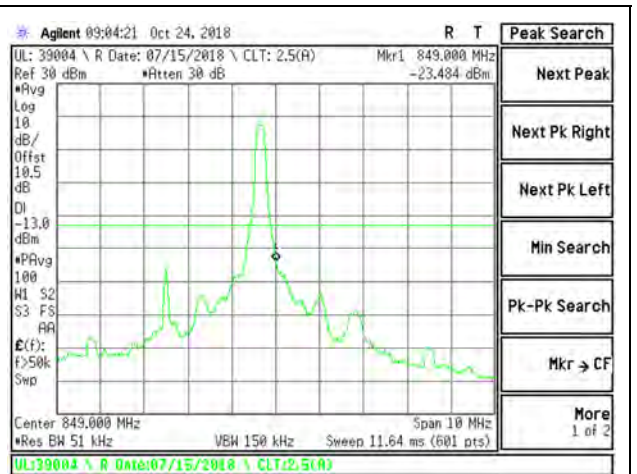

LTE B26 5MHz QPSK High Channel RB1-24