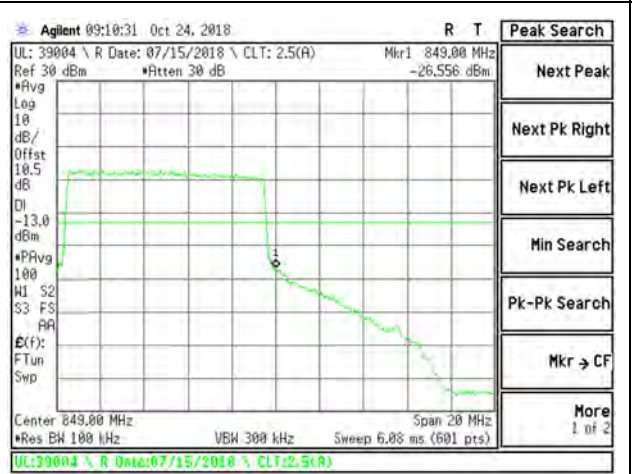

LTE B26 10MHz 16QAM High Channel RB50-0