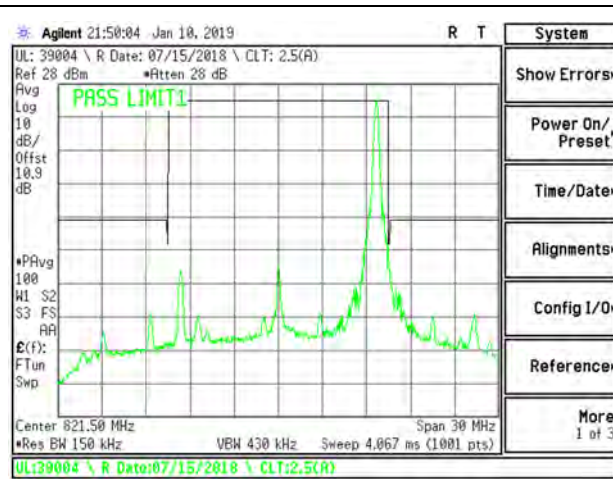

LTE B26 15MHz QPSK Low Channel RB1-74