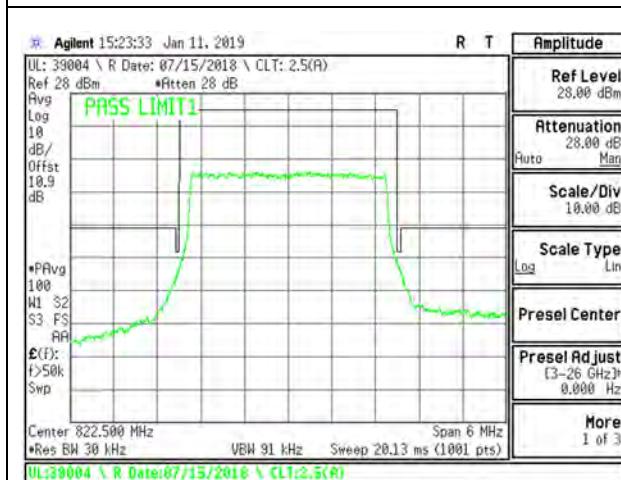

LTE B26 3MHz 16QAM Low Channel RB15-0

LTE B26 3MHz QPSK High Channel RB1-0

LTE B26 3MHz QPSK High Channel RB1-14

LTE B26 3MHz 16QAM High Channel RB1-0

LTE B26 3MHz 16QAM High Channel RB1-14

LTE B26 3MHz QPSK High Channel RB15-0