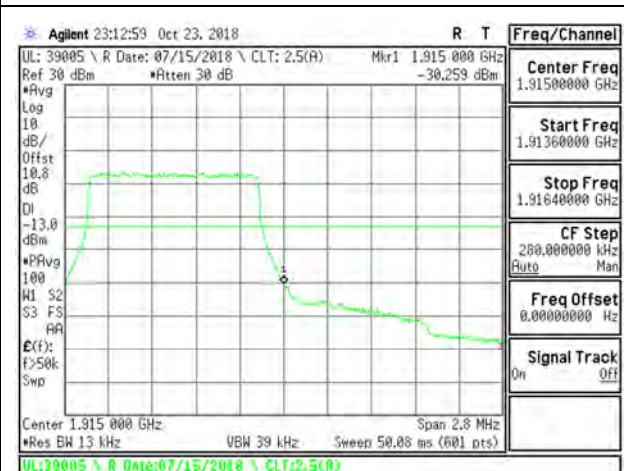

LTE B17 10MHz QPSK High Channel RB50-0

LTE B17 10MHz 16QAM Low Channel RB1-0

LTE B17 10MHz 16QAM High Channel RB1-49

LTE B17 10MHz 16QAM Low Channel RB50-0

LTE B17 10MHz 16QAM High Channel RB50-0

9.2.12. LTE BAND 25 BANDEDGE

LTE B25 1.4MHz QPSK Low Channel RB1-0

LTE B25 1.4MHz QPSK High Channel RB1-5

LTE B25 1.4MHz QPSK Low Channel RB6-0

LTE B25 1.4MHz QPSK High Channel RB6-0

LTE B25 1.4MHz 16QAM Low Channel RB1-0

LTE B25 1.4MHz 16QAM High Channel RB1-5