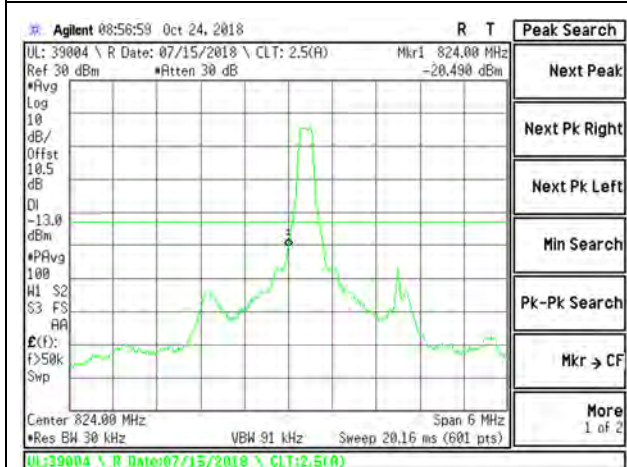

LTE B26 1.4MHz 16QAM Low Channel RB1-0

LTE B26 1.4MHz 16QAM High Channel RB1-5

LTE B26 1.4MHz 16QAM Low Channel RB6-0

LTE B26 1.4MHz 16QAM High Channel RB6-0

LTE B26 3MHz QPSK Low Channel RB1-0

LTE B26 3MHz QPSK High Channel RB1-14