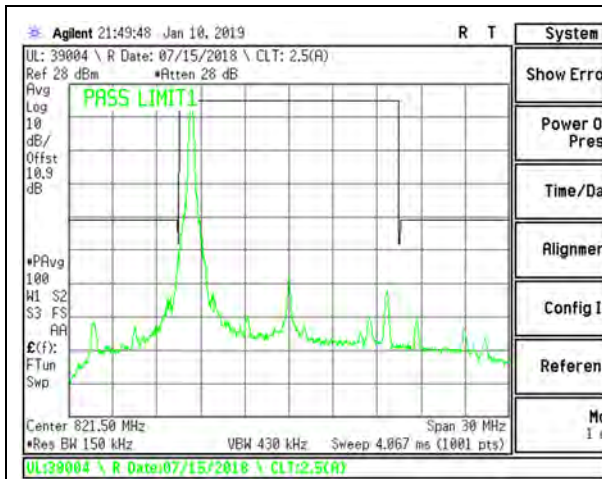

LTE B26 15MHz QPSK Low Channel RB1-0