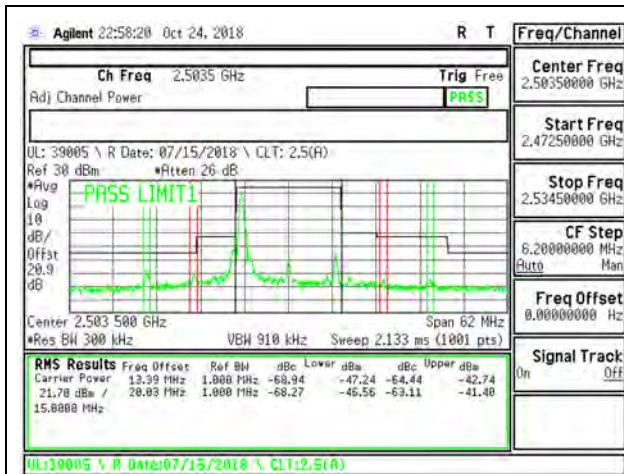

LTE B41 15MHz QPSK Low Channel RB1-0