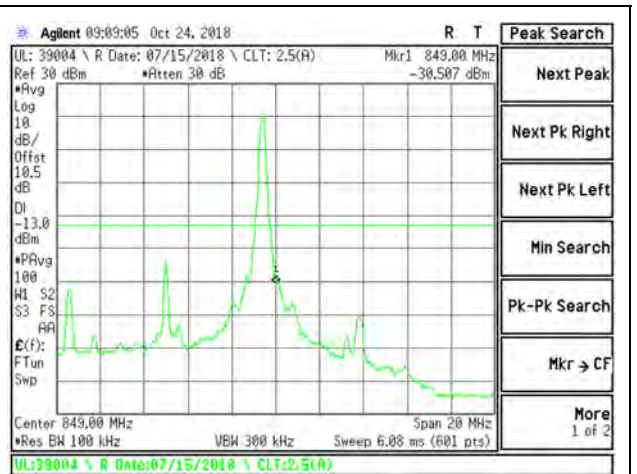

LTE B26 10MHz QPSK High Channel RB1-49