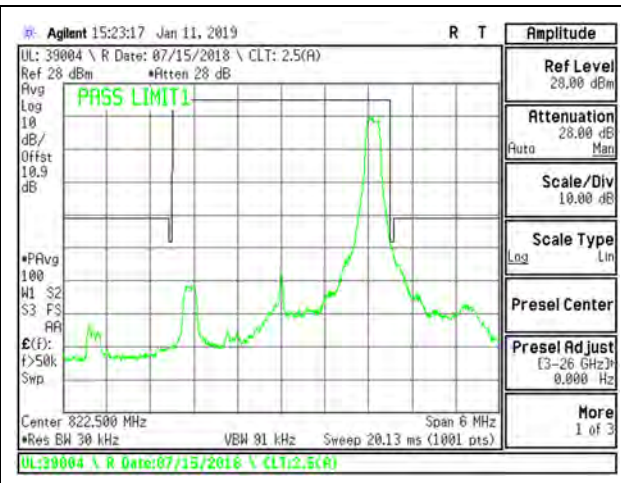

LTE B26 3MHz QPSK High Channel RB1-14