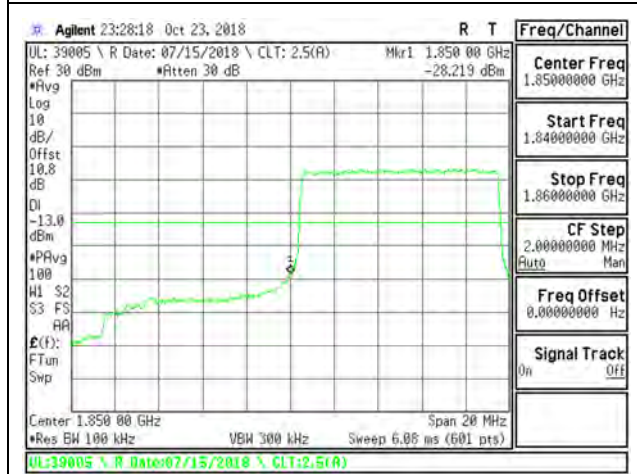

LTE B25 5MHz QPSK Low Channel RB25-0

LTE B25 5MHz QPSK High Channel RB25-0

LTE B25 5MHz 16QAM Low Channel RB1-0

LTE B25 5MHz 16QAM High Channel RB1-24

LTE B25 5MHz 16QAM Low Channel RB25-0

LTE B25 5MHz 16QAM High Channel RB25-0

LTE B25 10MHz QPSK Low Channel RB1-0

LTE B25 10MHz QPSK High Channel RB1-49

LTE B25 10MHz QPSK Low Channel RB50-0

LTE B25 10MHz QPSK High Channel RB50-0

LTE B25 10MHz 16QAM Low Channel RB1-0

LTE B25 10MHz 16QAM High Channel RB1-49