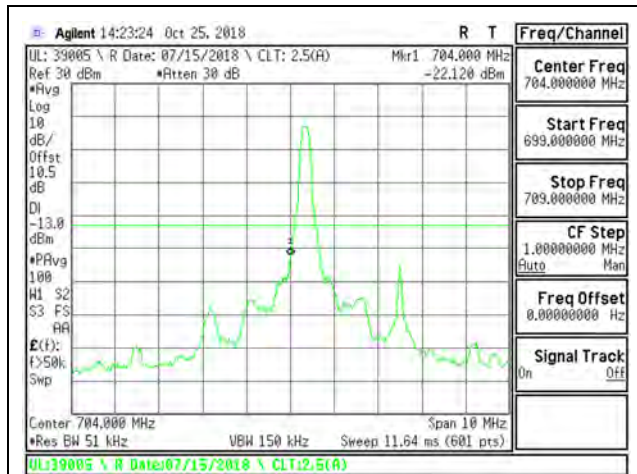

9.2.11. LTE BAND 17 BANDEDGE

LTE B17 5MHz QPSK Low Channel RB1-0

LTE B17 5MHz QPSK High Channel RB1-24

LTE B17 5MHz QPSK Low Channel RB25-0

LTE B17 5MHz QPSK High Channel RB25-0

LTE B17 5MHz 16QAM Low Channel RB1-0