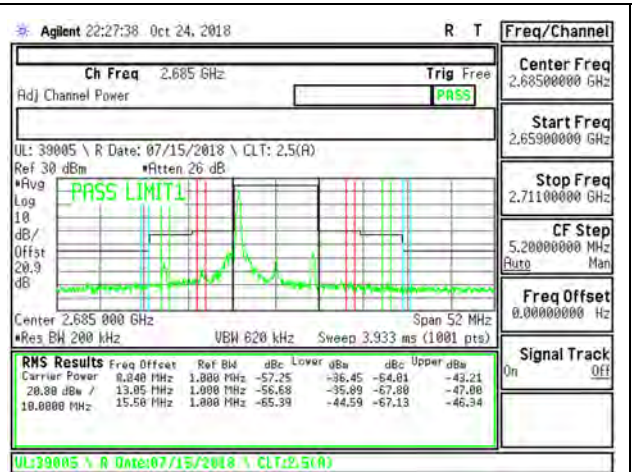

LTE B41 5MHz 16QAM High Channel RB25-0

LTE B41 10MHz QPSK Low Channel RB1-0

LTE B41 10MHz QPSK High Channel RB1-0

LTE B41 10MHz QPSK Low Channel RB1-49

LTE B41 10MHz QPSK High Channel RB1-49

LTE B41 10MHz QPSK Low Channel RB50-0

LTE B41 10MHz QPSK High Channel RB50-0

LTE B41 10MHz 16QAM Low Channel RB1-0

LTE B41 10MHz 16QAM High Channel RB1-0

LTE B41 10MHz 16QAM Low Channel RB1-49

LTE B41 10MHz 16QAM High Channel RB1-49

LTE B41 10MHz 16QAM Low Channel RB50-0