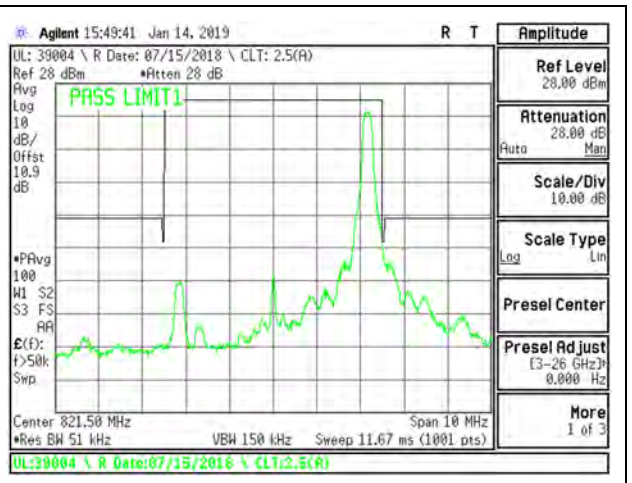

LTE B26 5MHz QPSK High Channel RB1-24