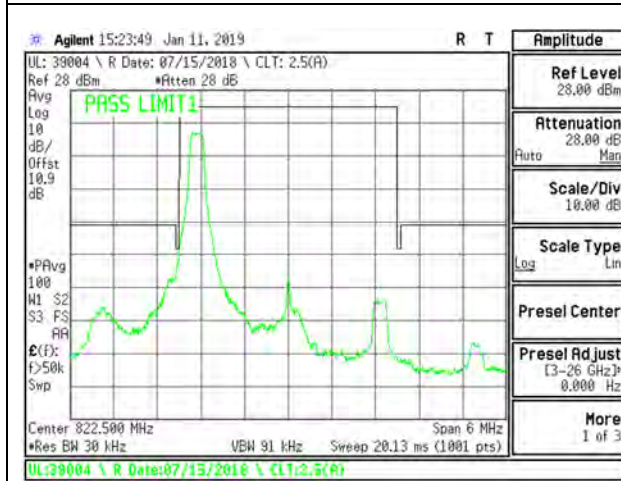

LTE B26 3MHz 16QAM High Channel RB1-0