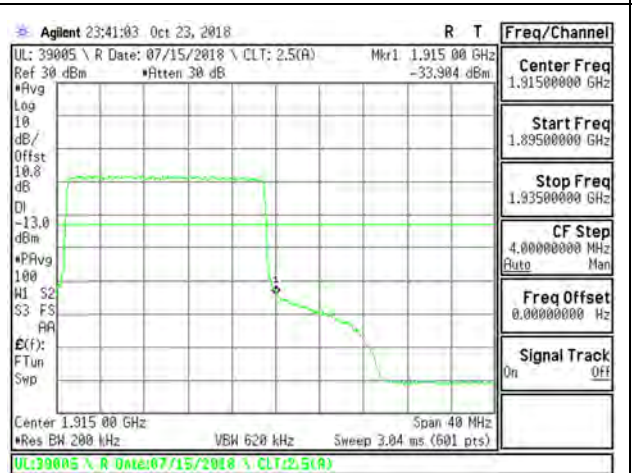

LTE B25 20MHz QPSK Low Channel RB100-0

LTE B25 20MHz QPSK High Channel RB100-0

LTE B25 20MHz 16QAM Low Channel RB1-0

LTE B25 20MHz 16QAM High Channel RB1-99

LTE B25 20MHz 16QAM Low Channel RB100-0

LTE B25 20MHz 16QAM High Channel RB100-0

9.2.13. LTE BAND 26 EMISSION MASK (FCC PART 90S)

LTE B26 1.4MHz QPSK Low Channel RB1-0

LTE B26 1.4MHz QPSK Low Channel RB1-5

LTE B26 1.4MHz 16QAM Low Channel RB1-0

LTE B26 1.4MHz 16QAM Low Channel RB1-5

LTE B26 1.4MHz QPSK Low Channel RB6-0