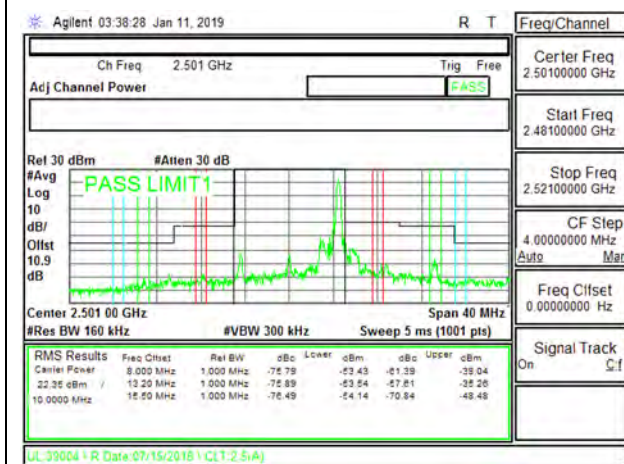

LTE B41 10MHz QPSK Low Channel RB1-49