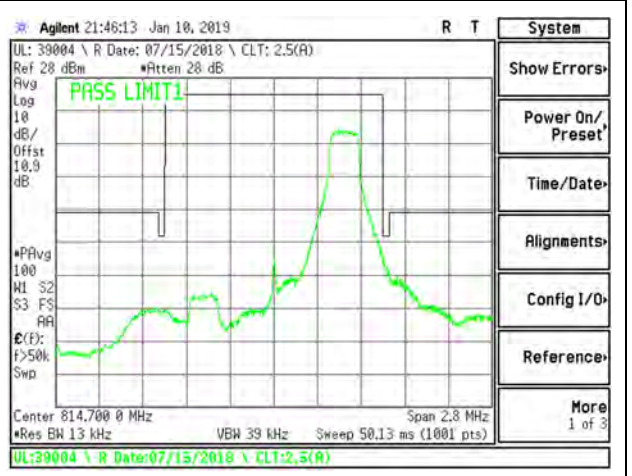

9.2.13. LTE BAND 26 EMISSION MASK (FCC PART 90S)

LTE B26 1.4MHz QPSK Low Channel RB1-0

LTE B26 1.4MHz QPSK Low Channel RB1-5

LTE B26 1.4MHz 16QAM Low Channel RB1-0

LTE B26 1.4MHz 16QAM Low Channel RB1-5

LTE B26 1.4MHz QPSK Low Channel RB6-0