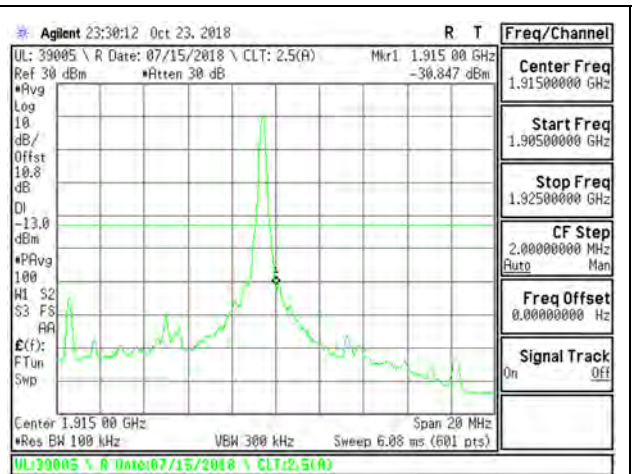

LTE B25 5MHz QPSK Low Channel RB25-0

LTE B25 5MHz QPSK High Channel RB25-0

LTE B25 5MHz 16QAM Low Channel RB1-0

LTE B25 5MHz 16QAM High Channel RB1-24

LTE B25 5MHz 16QAM Low Channel RB25-0

LTE B25 5MHz 16QAM High Channel RB25-0

LTE B25 10MHz QPSK Low Channel RB1-0

LTE B25 10MHz QPSK High Channel RB1-49

LTE B25 10MHz QPSK Low Channel RB50-0

LTE B25 10MHz QPSK High Channel RB50-0

LTE B25 10MHz 16QAM Low Channel RB1-0

LTE B25 10MHz 16QAM High Channel RB1-49