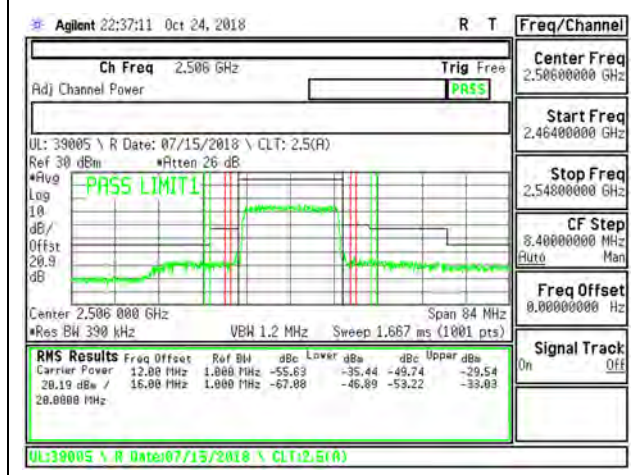

LTE B41 15MHz 16QAM High Channel RB75-0

LTE B41 20MHz QPSK Low Channel RB1-0

LTE B41 20MHz QPSK High Channel RB1-0

LTE B41 20MHz QPSK Low Channel RB1-99

LTE B41 20MHz QPSK High Channel RB1-99

LTE B41 20MHz QPSK Low Channel RB100-0