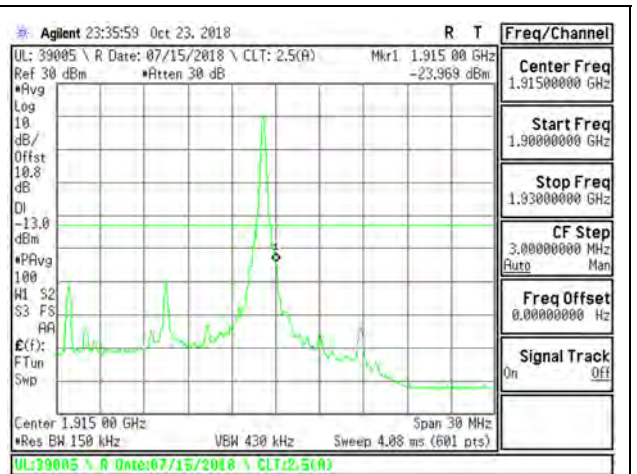

LTE B25 15MHz 16QAM High Channel RB1-74