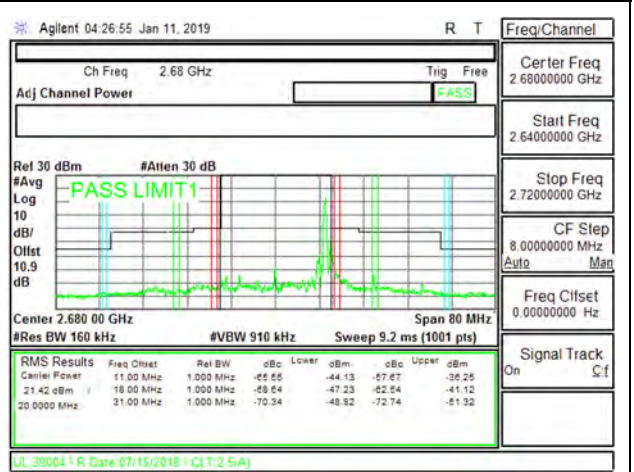

LTE B41 20MHz QPSK High Channel RB100-0

LTE B41 20MHz 16QAM Low Channel RB1-0

LTE B41 20MHz 16QAM High Channel RB1-0

LTE B41 20MHz 16QAM Low Channel RB1-99

LTE B41 20MHz 16QAM High Channel RB1-99

LTE B41 20MHz 16QAM Low Channel RB100-0