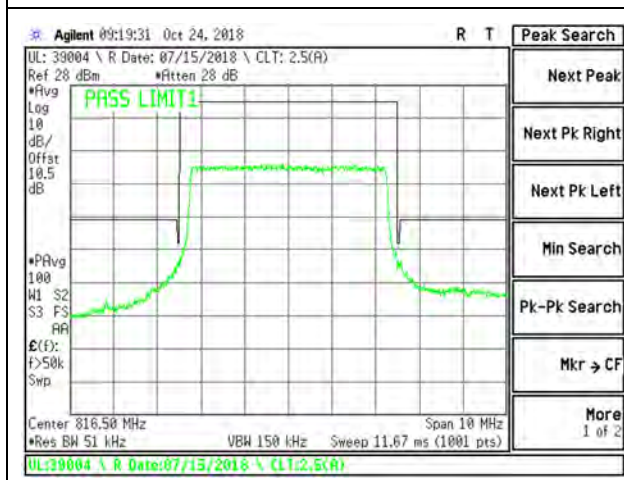

LTE B26 3MHz 16QAM High Channel RB15-0

LTE B26 5MHz QPSK Low Channel RB1-0

LTE B26 5MHz QPSK Low Channel RB1-24

LTE B26 5MHz 16QAM Low Channel RB1-0

LTE B26 5MHz 16QAM Low Channel RB1-24

LTE B26 5MHz QPSK Low Channel RB25-0