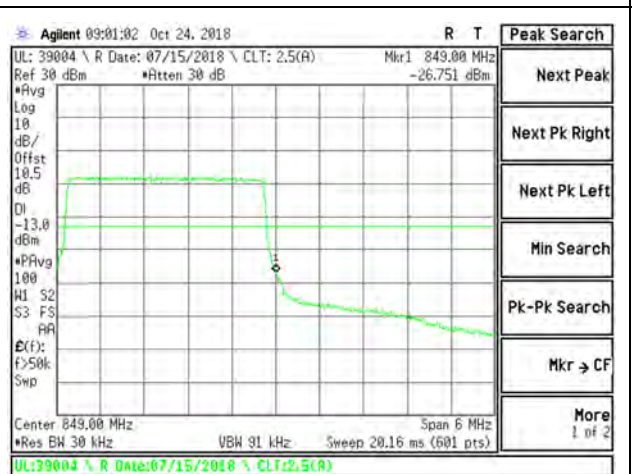

LTE B26 3MHz QPSK Low Channel RB15-0

LTE B26 3MHz QPSK High Channel RB15-0

LTE B26 3MHz 16QAM Low Channel RB1-0

LTE B26 3MHz 16QAM High Channel RB1-14

LTE B26 3MHz 16QAM Low Channel RB15-0

LTE B26 3MHz 16QAM High Channel RB15-0