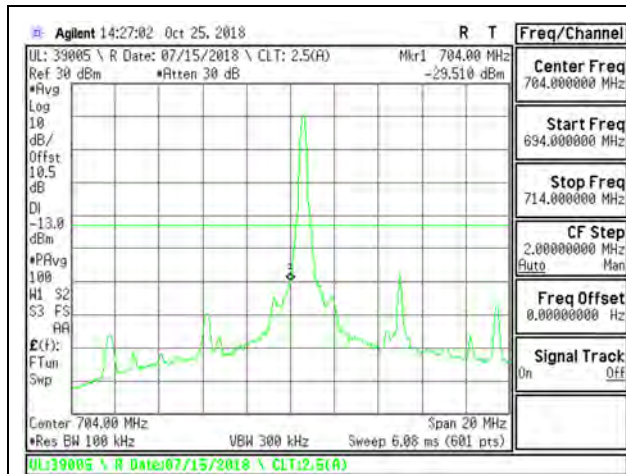

LTE B17 10MHz QPSK Low Channel RB1-0