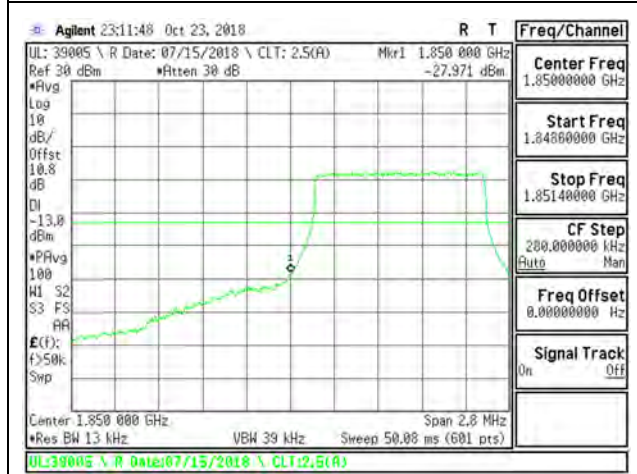

LTE B17 10MHz QPSK High Channel RB50-0

LTE B17 10MHz 16QAM Low Channel RB1-0

LTE B17 10MHz 16QAM High Channel RB1-49

LTE B17 10MHz 16QAM Low Channel RB50-0

LTE B17 10MHz 16QAM High Channel RB50-0

9.2.12. LTE BAND 25 BANDEDGE

LTE B25 1.4MHz QPSK Low Channel RB1-0

LTE B25 1.4MHz QPSK High Channel RB1-5

LTE B25 1.4MHz QPSK Low Channel RB6-0

LTE B25 1.4MHz QPSK High Channel RB6-0

LTE B25 1.4MHz 16QAM Low Channel RB1-0

LTE B25 1.4MHz 16QAM High Channel RB1-5

LTE B25 1.4MHz 16QAM Low Channel RB6-0

LTE B25 1.4MHz 16QAM High Channel RB6-0

LTE B25 3MHz QPSK Low Channel RB1-0

LTE B25 3MHz QPSK High Channel RB1-14

LTE B25 3MHz QPSK Low Channel RB15-0

LTE B25 3MHz QPSK High Channel RB15-0