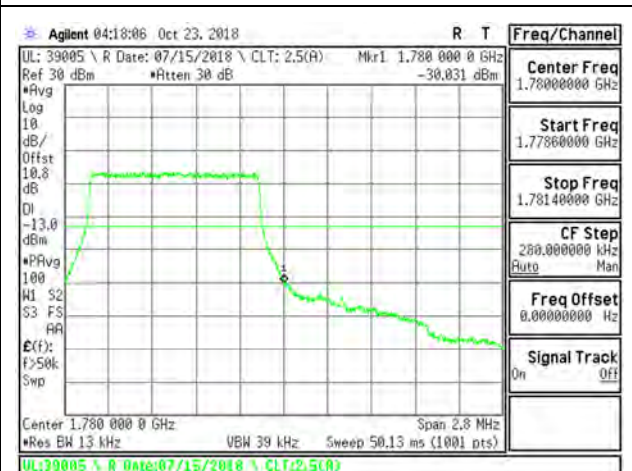

LTE B41 20MHz 16QAM High Channel RB100-0

9.2.16. LTE BAND 66 BANDEDGE

LTE B66 1.4MHz QPSK Low Channel RB1-0

LTE B66 1.4MHz QPSK High Channel RB1-5

LTE B66 1.4MHz QPSK Low Channel RB6-0

LTE B66 1.4MHz QPSK High Channel RB6-0