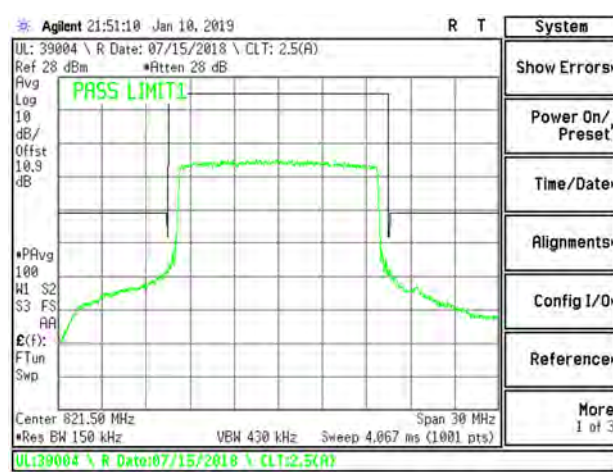

LTE B26 5MHz 16QAM High Channel RB25-0

LTE B26 15MHz QPSK Low Channel RB1-0

LTE B26 15MHz QPSK Low Channel RB1-74

LTE B26 15MHz 16QAM Low Channel RB1-0

LTE B26 15MHz 16QAM Low Channel RB1-74

LTE B26 15MHz QPSK Low Channel RB75-0