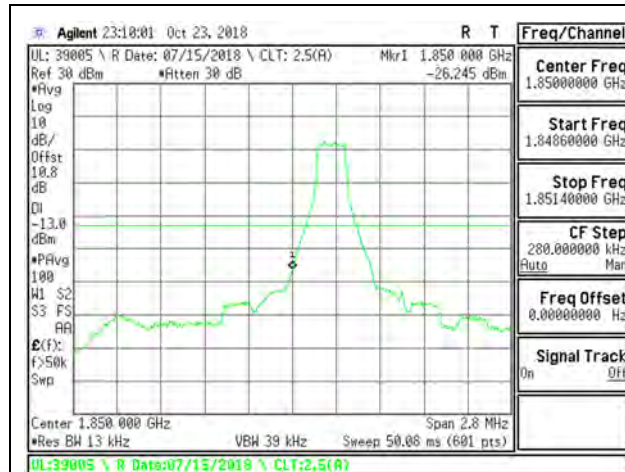

LTE B17 10MHz QPSK High Channel RB50-0

LTE B17 10MHz 16QAM Low Channel RB1-0

LTE B17 10MHz 16QAM High Channel RB1-49

LTE B17 10MHz 16QAM Low Channel RB50-0

LTE B17 10MHz 16QAM High Channel RB50-0

9.2.12. LTE BAND 25 BANDEDGE

LTE B25 1.4MHz QPSK Low Channel RB1-0

LTE B25 1.4MHz QPSK High Channel RB1-5

LTE B25 1.4MHz QPSK Low Channel RB6-0

LTE B25 1.4MHz QPSK High Channel RB6-0

LTE B25 1.4MHz 16QAM Low Channel RB1-0

LTE B25 1.4MHz 16QAM High Channel RB1-5