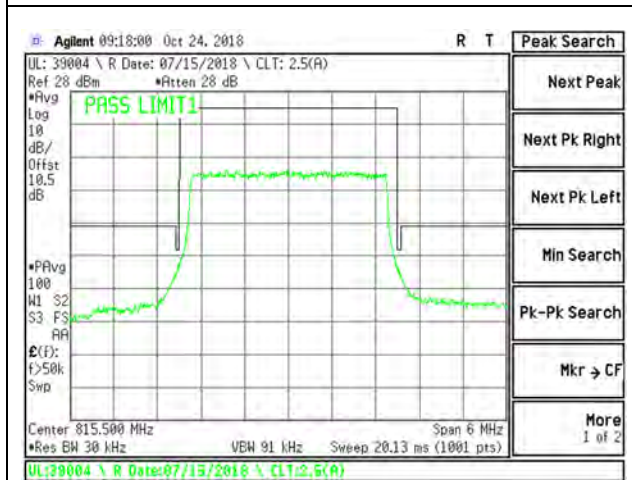

LTE B26 1.4MHz 16QAM High Channel RB6-0

LTE B26 3MHz QPSK Low Channel RB1-0

LTE B26 3MHz QPSK Low Channel RB1-14

LTE B26 3MHz 16QAM Low Channel RB1-0

LTE B26 3MHz 16QAM Low Channel RB1-14

LTE B26 3MHz QPSK Low Channel RB15-0