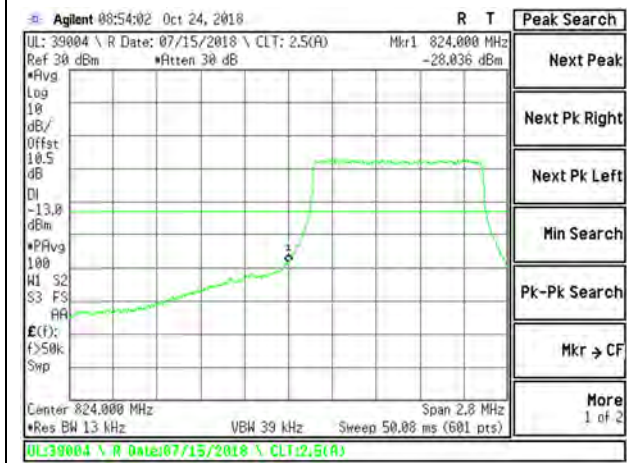

LTE B26 1.4MHz 16QAM Low Channel RB6-0