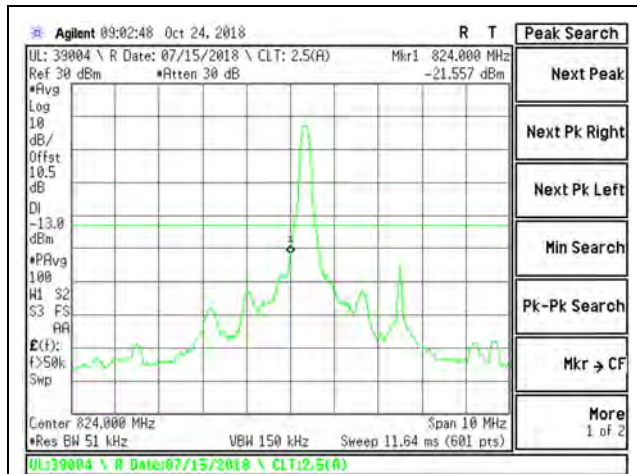

LTE B26 5MHz QPSK Low Channel RB1-0

LTE B26 5MHz QPSK High Channel RB1-24

LTE B26 5MHz QPSK Low Channel RB25-0

LTE B26 5MHz QPSK High Channel RB25-0

LTE B26 5MHz 16QAM Low Channel RB1-0

LTE B26 5MHz 16QAM High Channel RB1-24