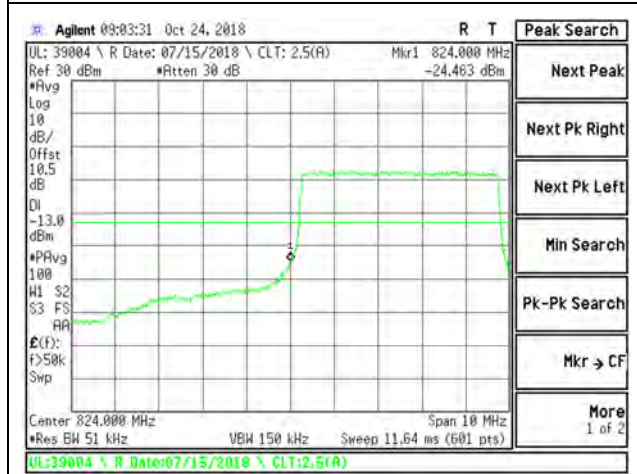

LTE B26 5MHz QPSK Low Channel RB1-0

LTE B26 5MHz QPSK High Channel RB1-24

LTE B26 5MHz QPSK Low Channel RB25-0

LTE B26 5MHz QPSK High Channel RB25-0

LTE B26 5MHz 16QAM Low Channel RB1-0

LTE B26 5MHz 16QAM High Channel RB1-24