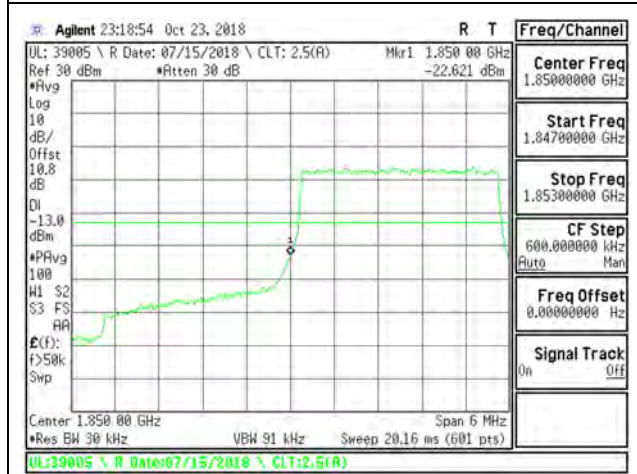

LTE B25 1.4MHz QPSK Low Channel RB1-0

LTE B25 1.4MHz QPSK High Channel RB1-5

LTE B25 1.4MHz QPSK Low Channel RB6-0

LTE B25 1.4MHz QPSK High Channel RB6-0

LTE B25 1.4MHz 16QAM Low Channel RB1-0

LTE B25 1.4MHz 16QAM High Channel RB1-5

LTE B25 1.4MHz 16QAM Low Channel RB6-0

LTE B25 1.4MHz 16QAM High Channel RB6-0

LTE B25 3MHz QPSK Low Channel RB1-0

LTE B25 3MHz QPSK High Channel RB1-14

LTE B25 3MHz QPSK Low Channel RB15-0

LTE B25 3MHz QPSK High Channel RB15-0

LTE B25 3MHz 16QAM Low Channel RB1-0

LTE B25 3MHz 16QAM High Channel RB1-14

LTE B25 3MHz 16QAM Low Channel RB15-0

LTE B25 3MHz 16QAM High Channel RB15-0

LTE B25 5MHz QPSK Low Channel RB1-0

LTE B25 5MHz QPSK High Channel RB1-24