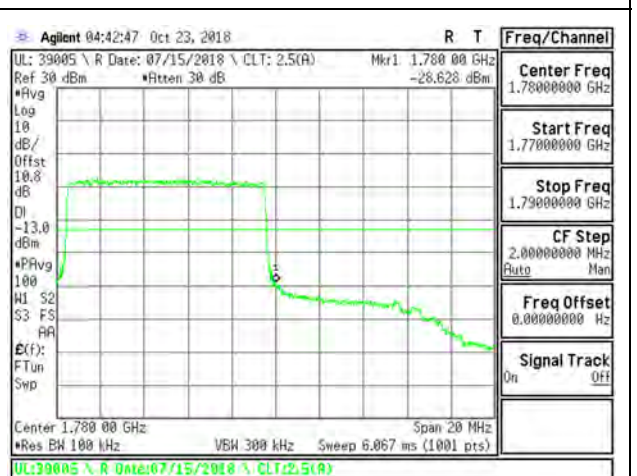

LTE B66 10MHz 16QAM High Channel RB50-0