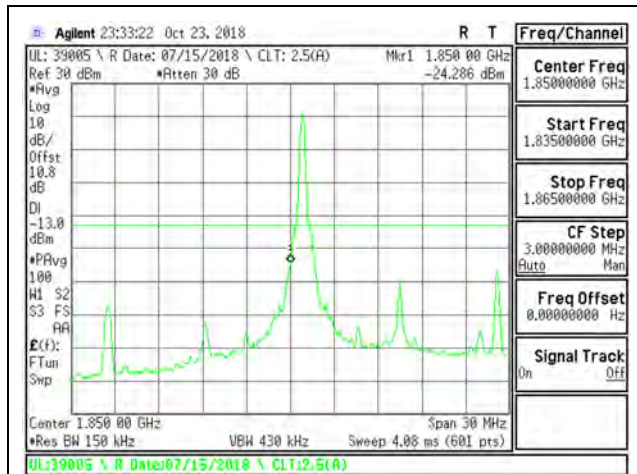

LTE B25 10MHz 16QAM Low Channel RB50-0

LTE B25 10MHz 16QAM High Channel RB50-0

LTE B25 15MHz QPSK Low Channel RB1-0

LTE B25 15MHz QPSK High Channel RB1-74

LTE B25 15MHz QPSK Low Channel RB75-0

LTE B25 15MHz QPSK High Channel RB75-0

LTE B25 15MHz 16QAM Low Channel RB1-0

LTE B25 15MHz 16QAM High Channel RB1-74

LTE B25 15MHz 16QAM Low Channel RB75-0

LTE B25 15MHz 16QAM High Channel RB75-0

LTE B25 20MHz QPSK Low Channel RB1-0

LTE B25 20MHz QPSK High Channel RB1-99