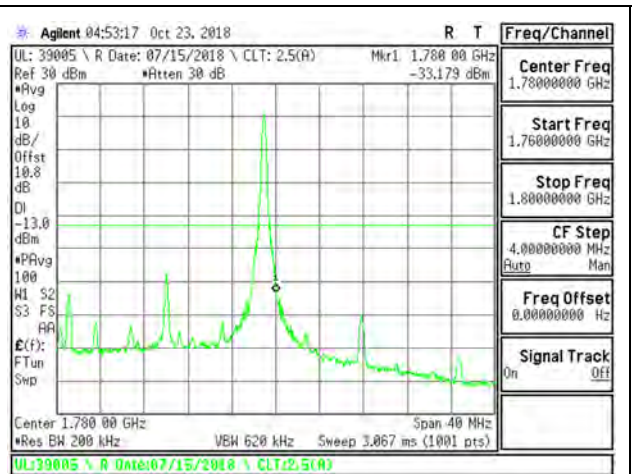

LTE B66 20MHz QPSK Low Channel RB1-0

LTE B66 20MHz QPSK High Channel RB1-99

LTE B66 20MHz QPSK Low Channel RB100-0

LTE B66 20MHz QPSK High Channel RB100-0

LTE B66 20MHz 16QAM Low Channel RB1-0

LTE B66 20MHz 16QAM High Channel RB1-99