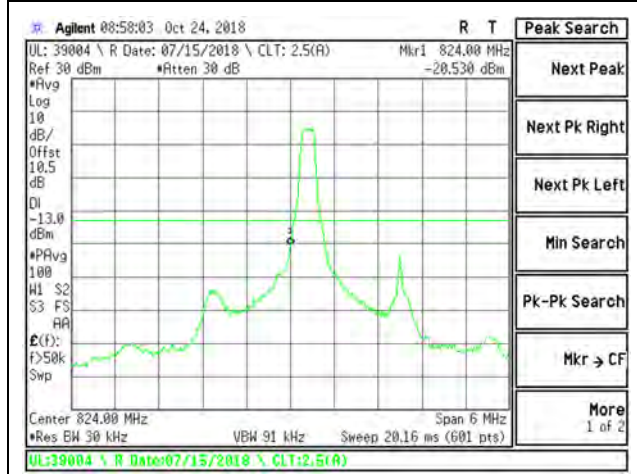

LTE B26 3MHz 16QAM Low Channel RB1-0