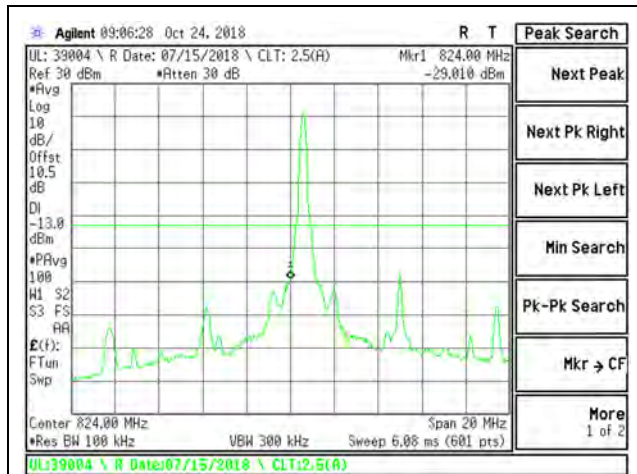

LTE B26 10MHz QPSK Low Channel RB1-0