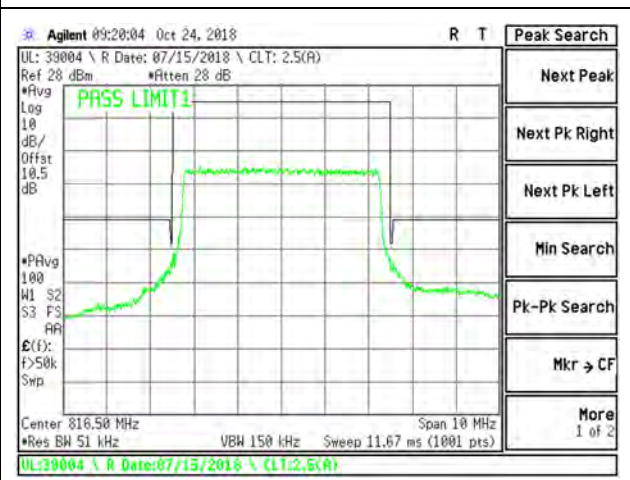

LTE B26 3MHz 16QAM High Channel RB15-0

LTE B26 5MHz QPSK Low Channel RB1-0

LTE B26 5MHz QPSK Low Channel RB1-24

LTE B26 5MHz 16QAM Low Channel RB1-0

LTE B26 5MHz 16QAM Low Channel RB1-24

LTE B26 5MHz QPSK Low Channel RB25-0