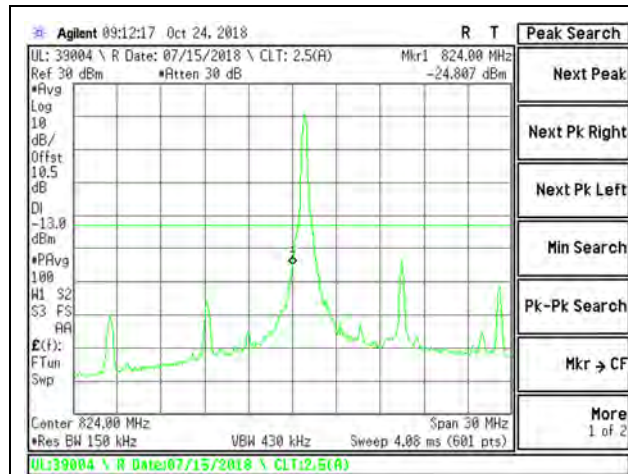

LTE B26 15MHz 16QAM Low Channel RB1-0