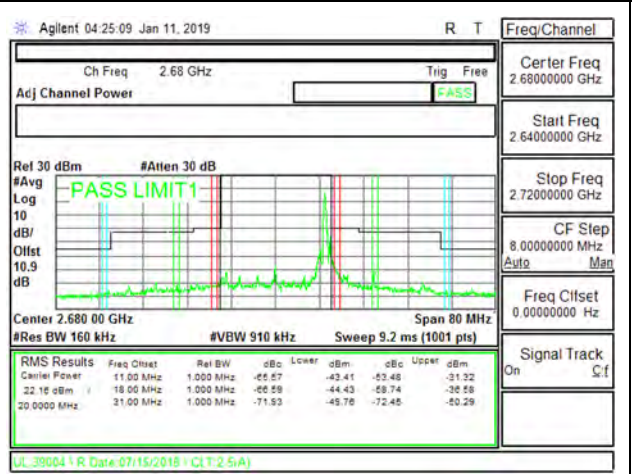

LTE B41 15MHz 16QAM High Channel RB75-0

LTE B41 20MHz QPSK Low Channel RB1-0

LTE B41 20MHz QPSK High Channel RB1-0

LTE B41 20MHz QPSK Low Channel RB1-99

LTE B41 20MHz QPSK High Channel RB1-99

LTE B41 20MHz QPSK Low Channel RB100-0