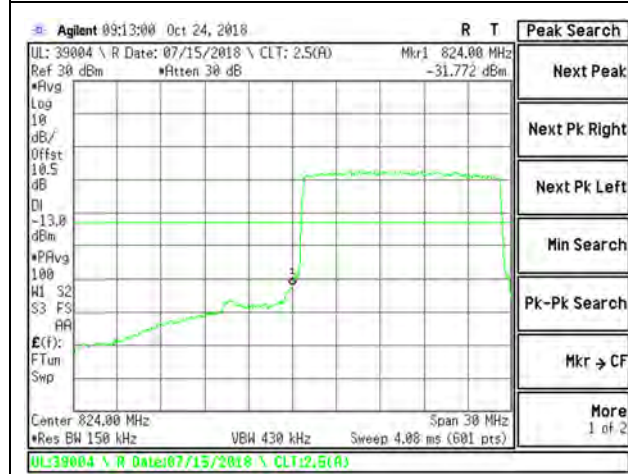

LTE B26 15MHz QPSK Low Channel RB75-0

LTE B26 15MHz QPSK High Channel RB75-0

LTE B26 15MHz 16QAM Low Channel RB1-0

LTE B26 15MHz 16QAM High Channel RB1-74

LTE B26 15MHz 16QAM Low Channel RB75-0

LTE B26 15MHz 16QAM High Channel RB75-0