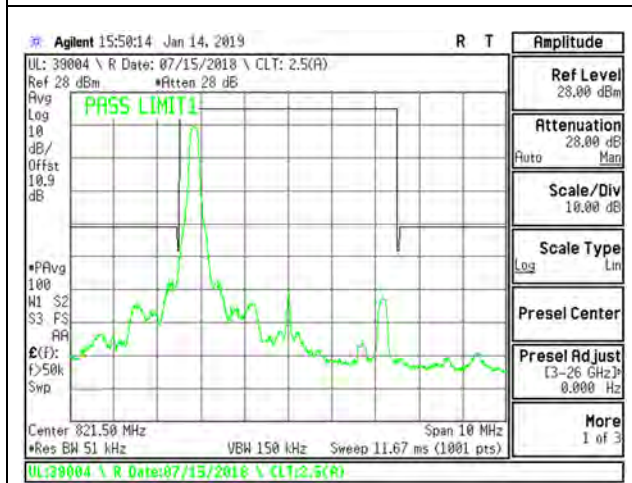

LTE B26 5MHz 16QAM High Channel RB1-0