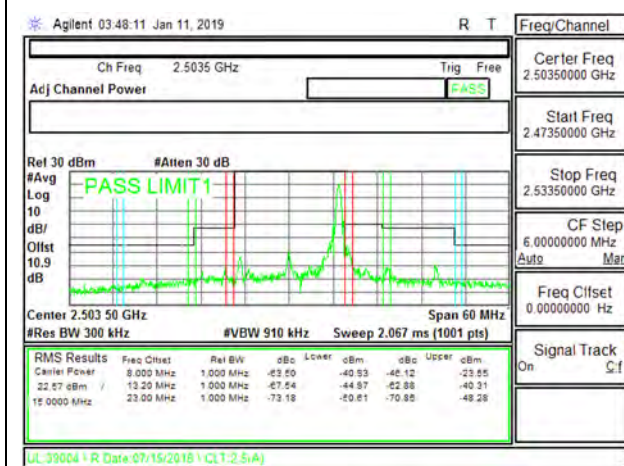

LTE B41 15MHz QPSK Low Channel RB1-74