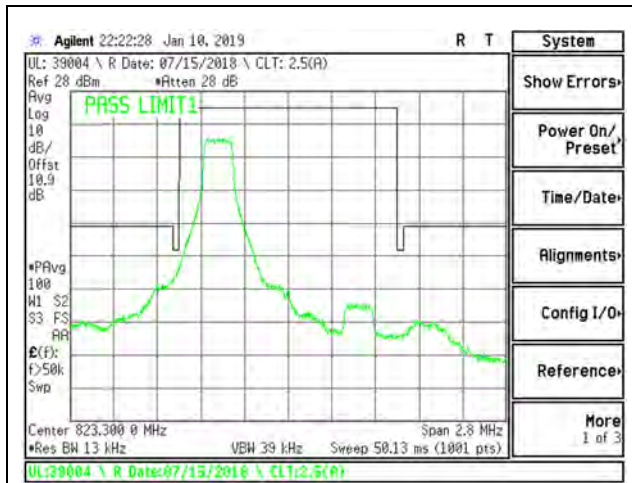

LTE B26 1.4MHz QPSK High Channel RB1-0