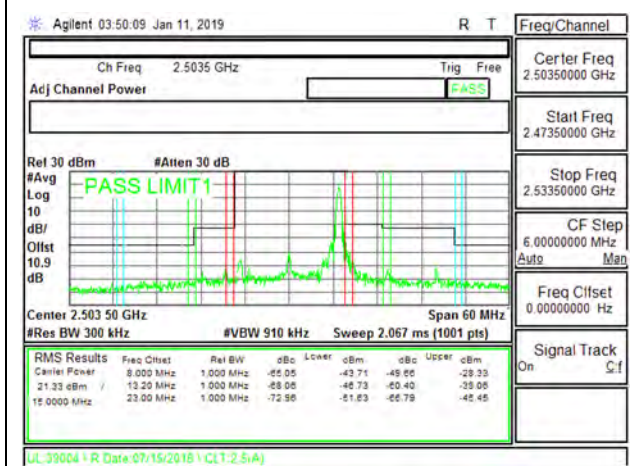

LTE B41 15MHz 16QAM Low Channel RB1-74