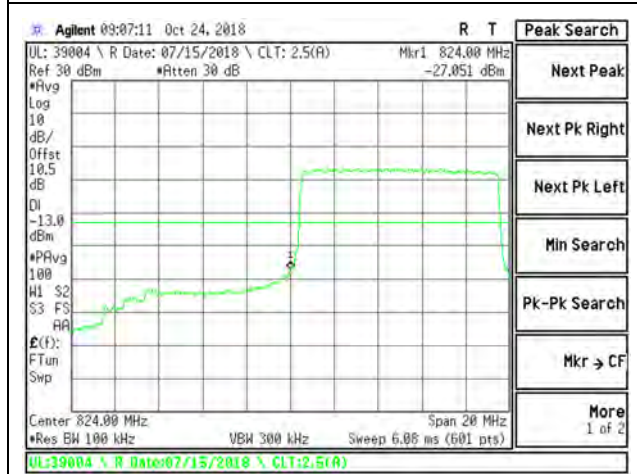

LTE B26 5MHz 16QAM Low Channel RB25-0

LTE B26 5MHz 16QAM High Channel RB25-0

LTE B26 10MHz QPSK Low Channel RB1-0

LTE B26 10MHz QPSK High Channel RB1-49

LTE B26 10MHz QPSK Low Channel RB50-0

LTE B26 10MHz QPSK High Channel RB50-0