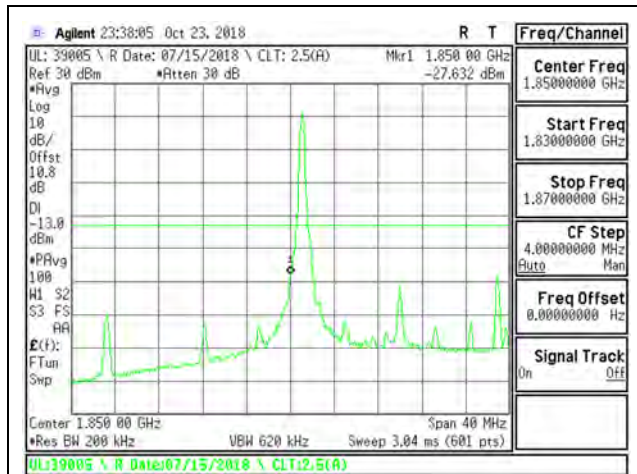

LTE B25 15MHz 16QAM Low Channel RB1-0

LTE B25 15MHz 16QAM High Channel RB1-74

LTE B25 15MHz 16QAM Low Channel RB75-0

LTE B25 15MHz 16QAM High Channel RB75-0

LTE B25 20MHz QPSK Low Channel RB1-0

LTE B25 20MHz QPSK High Channel RB1-99

LTE B25 20MHz QPSK Low Channel RB100-0

LTE B25 20MHz QPSK High Channel RB100-0

LTE B25 20MHz 16QAM Low Channel RB1-0

LTE B25 20MHz 16QAM High Channel RB1-99

LTE B25 20MHz 16QAM Low Channel RB100-0

LTE B25 20MHz 16QAM High Channel RB100-0