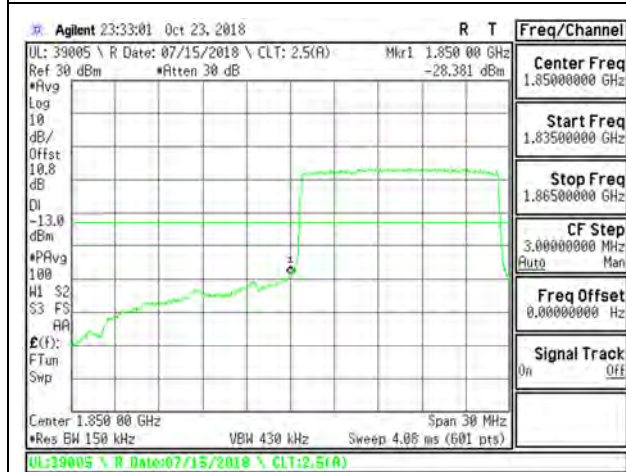

LTE B25 10MHz QPSK Low Channel RB1-0

LTE B25 10MHz QPSK High Channel RB1-49

LTE B25 10MHz QPSK Low Channel RB50-0

LTE B25 10MHz QPSK High Channel RB50-0

LTE B25 10MHz 16QAM Low Channel RB1-0

LTE B25 10MHz 16QAM High Channel RB1-49

LTE B25 10MHz 16QAM Low Channel RB50-0

LTE B25 10MHz 16QAM High Channel RB50-0

LTE B25 15MHz QPSK Low Channel RB1-0

LTE B25 15MHz QPSK High Channel RB1-74

LTE B25 15MHz QPSK Low Channel RB75-0

LTE B25 15MHz QPSK High Channel RB75-0

LTE B25 15MHz 16QAM Low Channel RB1-0

LTE B25 15MHz 16QAM High Channel RB1-74

LTE B25 15MHz 16QAM Low Channel RB75-0

LTE B25 15MHz 16QAM High Channel RB75-0

LTE B25 20MHz QPSK Low Channel RB1-0

LTE B25 20MHz QPSK High Channel RB1-99