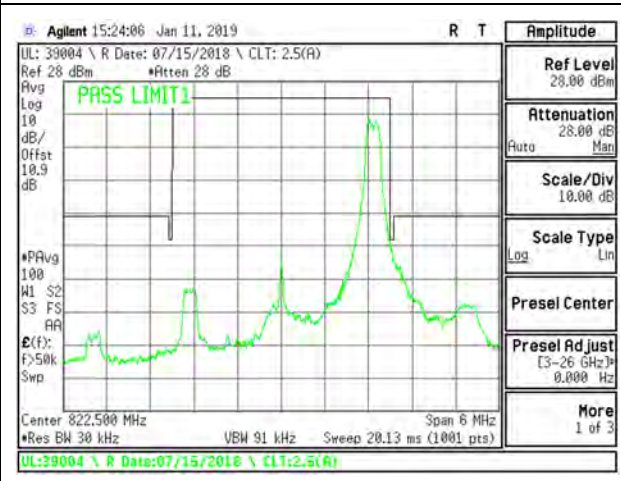

LTE B26 3MHz 16QAM Low Channel RB15-0

LTE B26 3MHz QPSK High Channel RB1-0

LTE B26 3MHz QPSK High Channel RB1-14

LTE B26 3MHz 16QAM High Channel RB1-0

LTE B26 3MHz 16QAM High Channel RB1-14

LTE B26 3MHz QPSK High Channel RB15-0