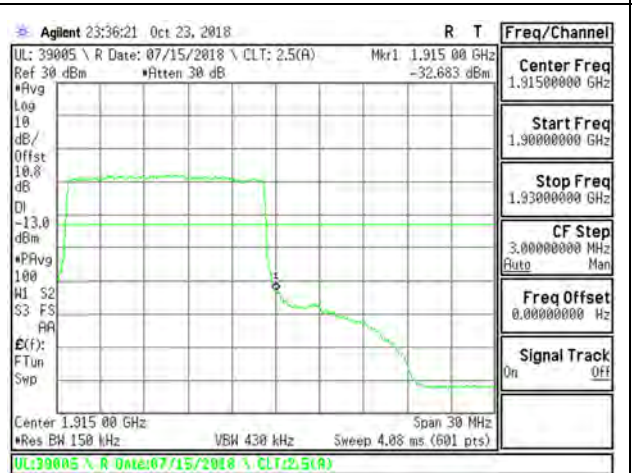

LTE B25 15MHz 16QAM High Channel RB75-0