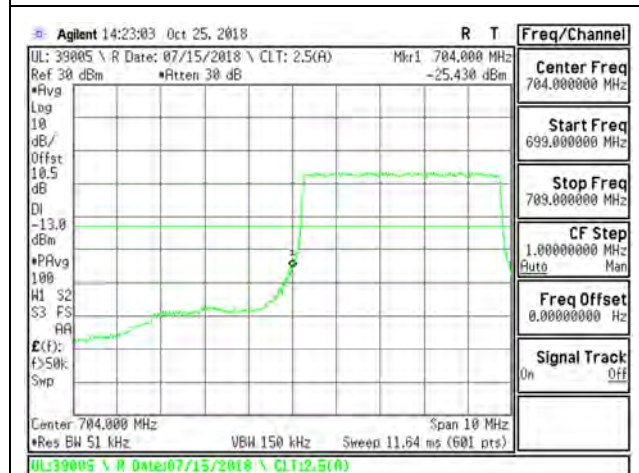

9.2.11. LTE BAND 17 BANDEDGE

LTE B17 5MHz QPSK Low Channel RB1-0

LTE B17 5MHz QPSK High Channel RB1-24

LTE B17 5MHz QPSK Low Channel RB25-0

LTE B17 5MHz QPSK High Channel RB25-0

LTE B17 5MHz 16QAM Low Channel RB1-0