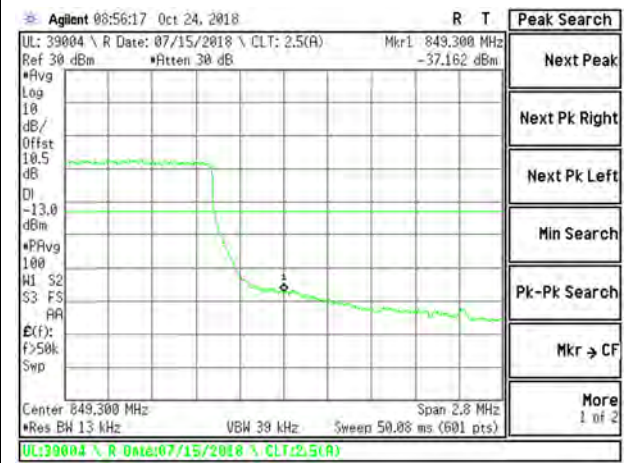

LTE B26 1.4MHz 16QAM High Channel RB6-0