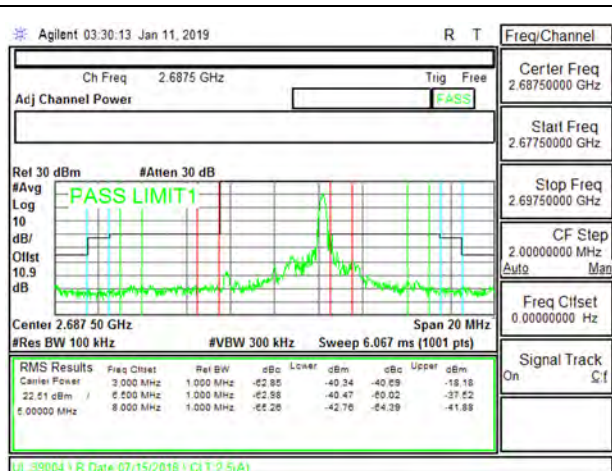

9.2.15. LTE BAND 41 ADJACENT CHANNEL POWER

LTE B41 5MHz QPSK Low Channel RB1-0

LTE B41 5MHz QPSK High Channel RB1-0

LTE B41 5MHz QPSK Low Channel RB1-24

LTE B41 5MHz QPSK High Channel RB1-24

LTE B41 5MHz QPSK Low Channel RB25-0