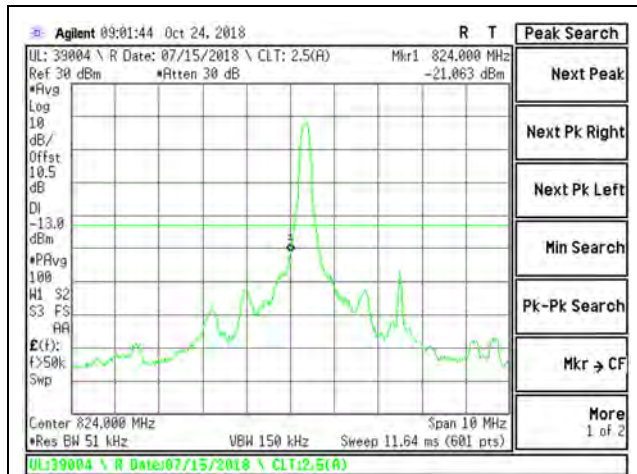

LTE B26 3MHz QPSK Low Channel RB15-0

LTE B26 3MHz QPSK High Channel RB15-0

LTE B26 3MHz 16QAM Low Channel RB1-0

LTE B26 3MHz 16QAM High Channel RB1-14

LTE B26 3MHz 16QAM Low Channel RB15-0

LTE B26 3MHz 16QAM High Channel RB15-0