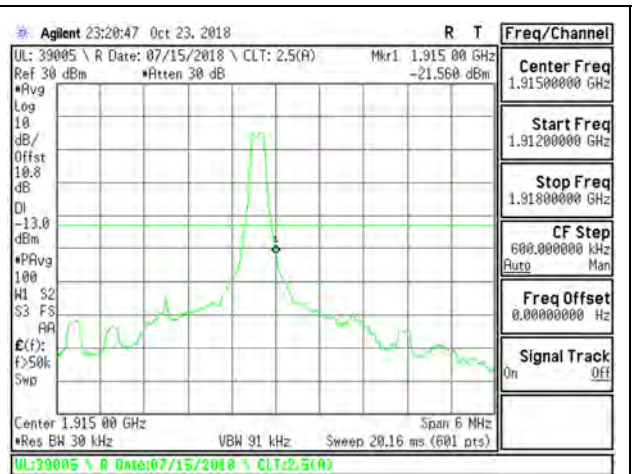

LTE B25 1.4MHz QPSK Low Channel RB1-0

LTE B25 1.4MHz QPSK High Channel RB1-5

LTE B25 1.4MHz QPSK Low Channel RB6-0

LTE B25 1.4MHz QPSK High Channel RB6-0

LTE B25 1.4MHz 16QAM Low Channel RB1-0

LTE B25 1.4MHz 16QAM High Channel RB1-5

LTE B25 1.4MHz 16QAM Low Channel RB6-0

LTE B25 1.4MHz 16QAM High Channel RB6-0

LTE B25 3MHz QPSK Low Channel RB1-0

LTE B25 3MHz QPSK High Channel RB1-14

LTE B25 3MHz QPSK Low Channel RB15-0

LTE B25 3MHz QPSK High Channel RB15-0