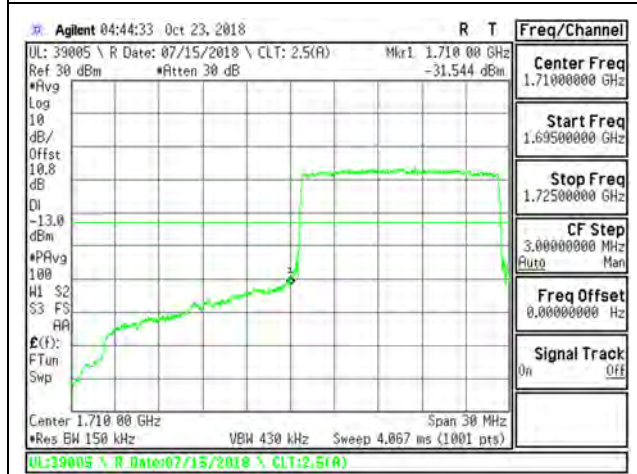

LTE B66 10MHz 16QAM Low Channel RB1-0

LTE B66 10MHz 16QAM High Channel RB1-49

LTE B66 10MHz 16QAM Low Channel RB50-0

LTE B66 10MHz 16QAM High Channel RB50-0

LTE B66 15MHz QPSK Low Channel RB1-0

LTE B66 15MHz QPSK High Channel RB1-74