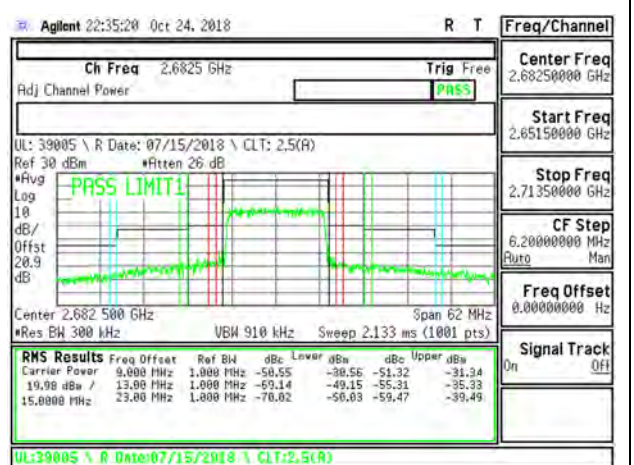

LTE B41 15MHz QPSK High Channel RB75-0

LTE B41 15MHz 16QAM Low Channel RB1-0

LTE B41 15MHz 16QAM High Channel RB1-0

LTE B41 15MHz 16QAM Low Channel RB1-74

LTE B41 15MHz 16QAM High Channel RB1-74

LTE B41 15MHz 16QAM Low Channel RB75-0