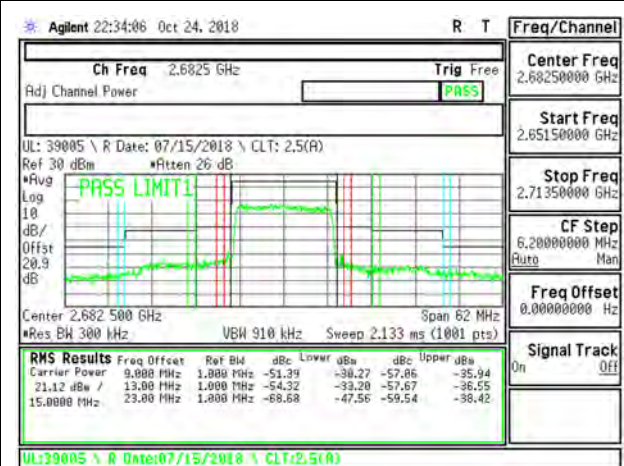

LTE B41 10MHz 16QAM High Channel RB50-0

LTE B41 15MHz QPSK Low Channel RB1-0

LTE B41 15MHz QPSK High Channel RB1-0

LTE B41 15MHz QPSK Low Channel RB1-74

LTE B41 15MHz QPSK High Channel RB1-74

LTE B41 15MHz QPSK Low Channel RB75-0