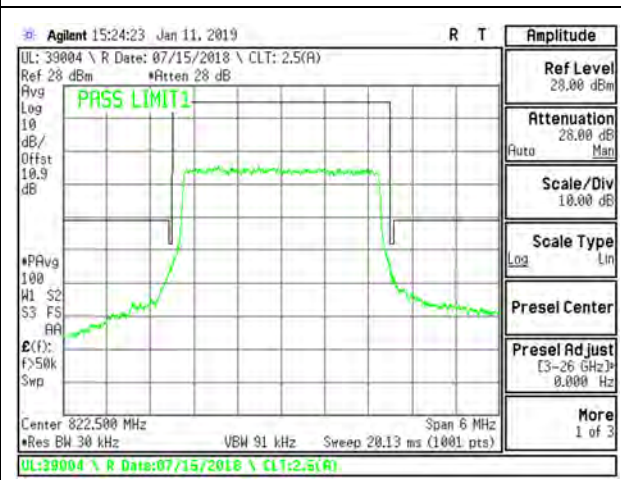

LTE B26 3MHz 16QAM Low Channel RB15-0

LTE B26 3MHz QPSK High Channel RB1-0

LTE B26 3MHz QPSK High Channel RB1-14

LTE B26 3MHz 16QAM High Channel RB1-0

LTE B26 3MHz 16QAM High Channel RB1-14

LTE B26 3MHz QPSK High Channel RB15-0