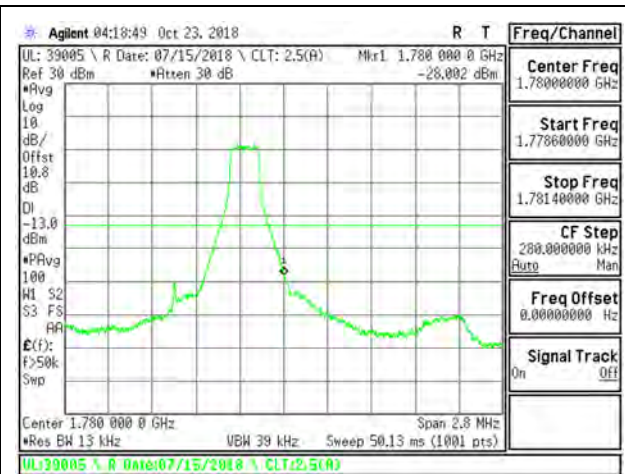

LTE B66 1.4MHz 16QAM High Channel RB1-5