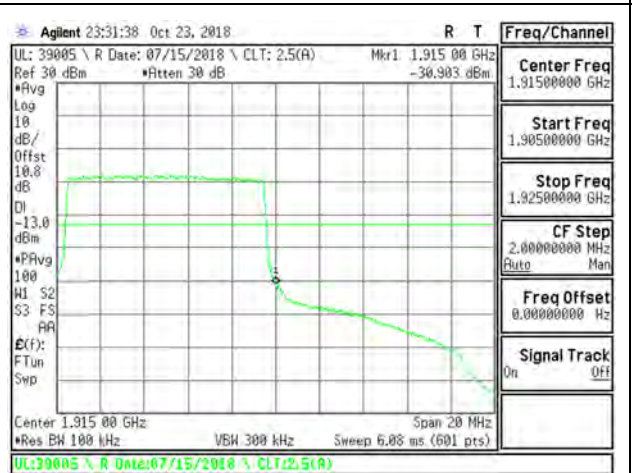

LTE B25 10MHz 16QAM High Channel RB50-0