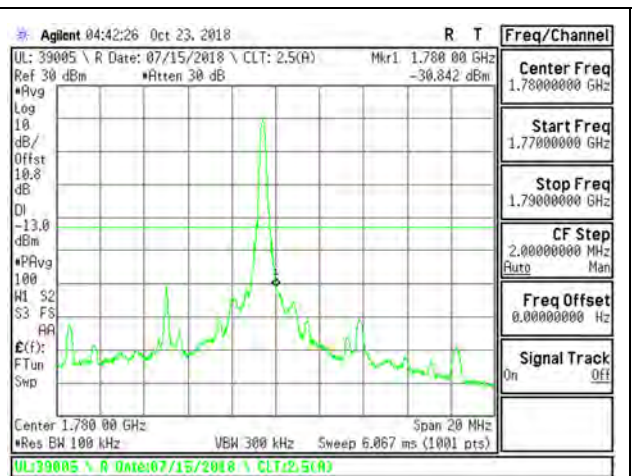

LTE B66 10MHz 16QAM High Channel RB1-49