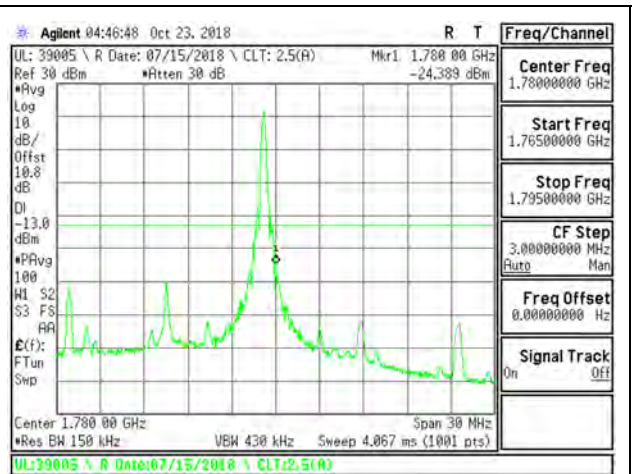

LTE B66 10MHz 16QAM Low Channel RB1-0

LTE B66 10MHz 16QAM High Channel RB1-49

LTE B66 10MHz 16QAM Low Channel RB50-0

LTE B66 10MHz 16QAM High Channel RB50-0

LTE B66 15MHz QPSK Low Channel RB1-0

LTE B66 15MHz QPSK High Channel RB1-74