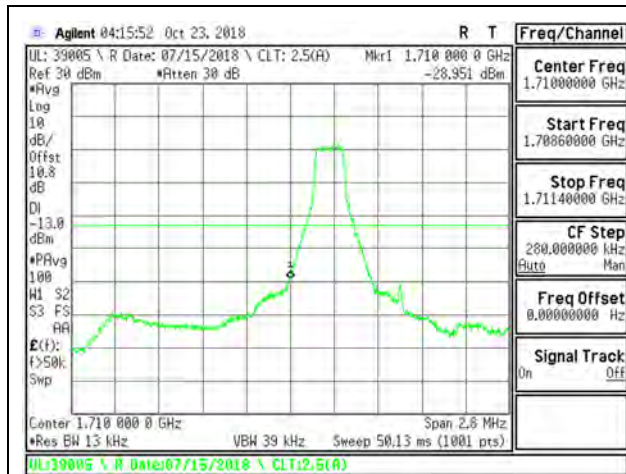

LTE B41 20MHz 16QAM High Channel RB100-0

9.2.16. LTE BAND 66 BANDEDGE

LTE B66 1.4MHz QPSK Low Channel RB1-0

LTE B66 1.4MHz QPSK High Channel RB1-5

LTE B66 1.4MHz QPSK Low Channel RB6-0

LTE B66 1.4MHz QPSK High Channel RB6-0