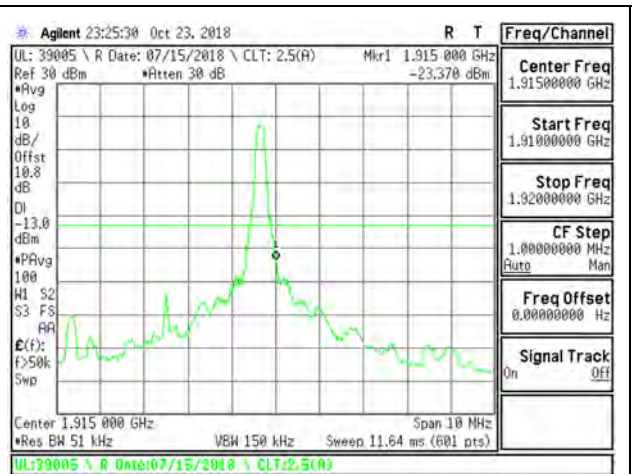

LTE B25 3MHz 16QAM Low Channel RB1-0

LTE B25 3MHz 16QAM High Channel RB1-14

LTE B25 3MHz 16QAM Low Channel RB15-0

LTE B25 3MHz 16QAM High Channel RB15-0

LTE B25 5MHz QPSK Low Channel RB1-0

LTE B25 5MHz QPSK High Channel RB1-24