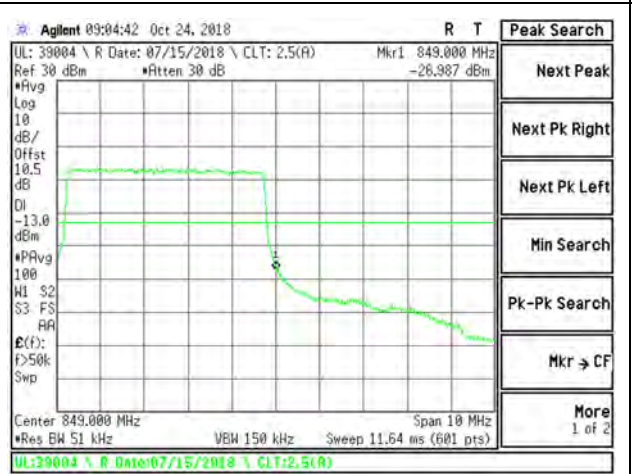

LTE B26 5MHz QPSK High Channel RB25-0