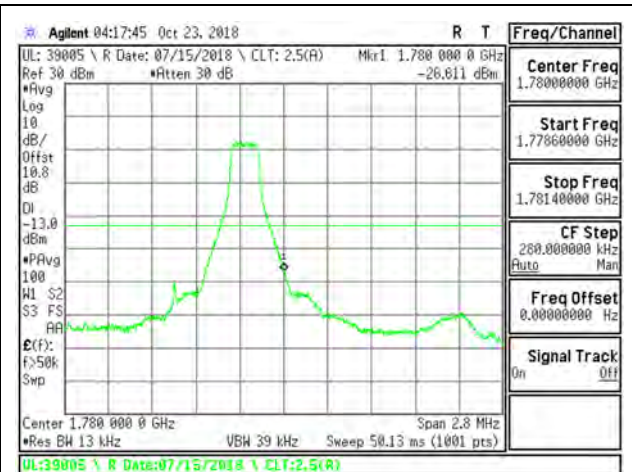

LTE B66 1.4MHz QPSK High Channel RB1-5