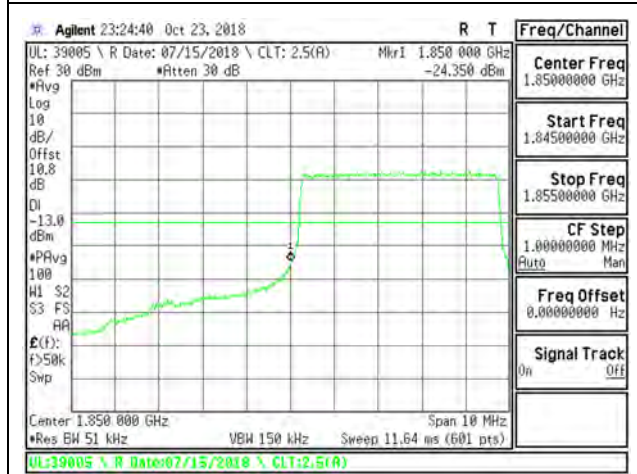

LTE B25 5MHz QPSK Low Channel RB25-0

LTE B25 5MHz QPSK High Channel RB25-0

LTE B25 5MHz 16QAM Low Channel RB1-0

LTE B25 5MHz 16QAM High Channel RB1-24

LTE B25 5MHz 16QAM Low Channel RB25-0

LTE B25 5MHz 16QAM High Channel RB25-0

LTE B25 10MHz QPSK Low Channel RB1-0

LTE B25 10MHz QPSK High Channel RB1-49

LTE B25 10MHz QPSK Low Channel RB50-0

LTE B25 10MHz QPSK High Channel RB50-0

LTE B25 10MHz 16QAM Low Channel RB1-0

LTE B25 10MHz 16QAM High Channel RB1-49