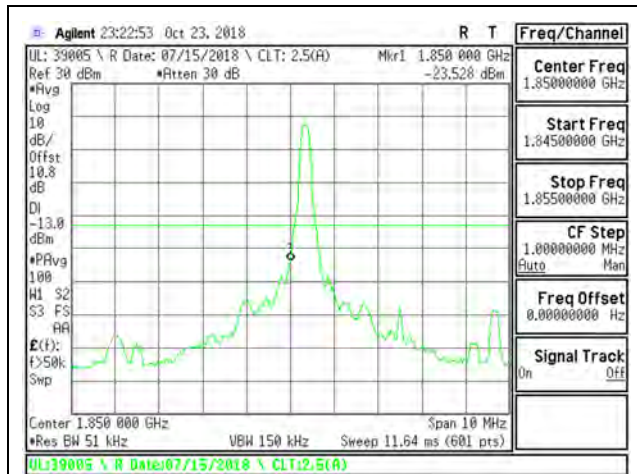

LTE B25 3MHz 16QAM Low Channel RB1-0

LTE B25 3MHz 16QAM High Channel RB1-14

LTE B25 3MHz 16QAM Low Channel RB15-0

LTE B25 3MHz 16QAM High Channel RB15-0

LTE B25 5MHz QPSK Low Channel RB1-0

LTE B25 5MHz QPSK High Channel RB1-24

LTE B25 5MHz QPSK Low Channel RB25-0

LTE B25 5MHz QPSK High Channel RB25-0

LTE B25 5MHz 16QAM Low Channel RB1-0

LTE B25 5MHz 16QAM High Channel RB1-24

LTE B25 5MHz 16QAM Low Channel RB25-0

LTE B25 5MHz 16QAM High Channel RB25-0