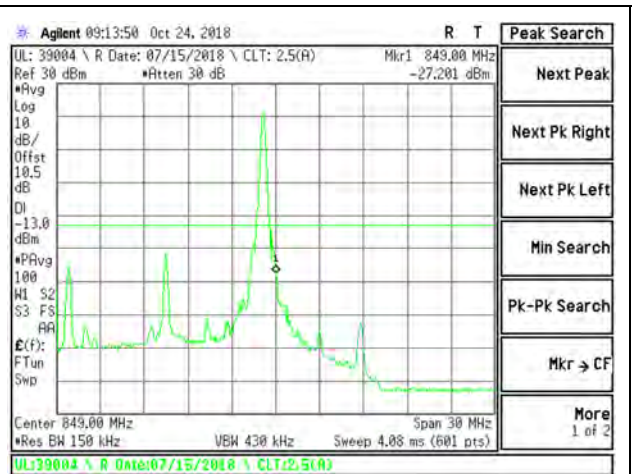

LTE B26 10MHz 16QAM Low Channel RB1-0

LTE B26 10MHz 16QAM High Channel RB1-49

LTE B26 10MHz 16QAM Low Channel RB50-0

LTE B26 10MHz 16QAM High Channel RB50-0

LTE B26 15MHz QPSK Low Channel RB1-0

LTE B26 15MHz QPSK High Channel RB1-74