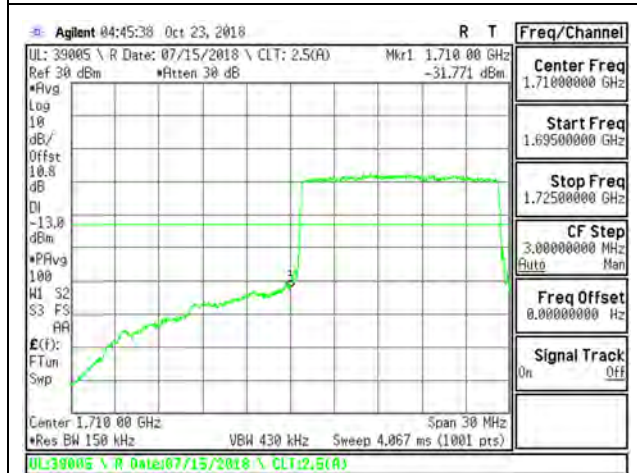

LTE B66 15MHz QPSK Low Channel RB75-0

LTE B66 15MHz QPSK High Channel RB75-0

LTE B66 15MHz 16QAM Low Channel RB1-0

LTE B66 15MHz 16QAM High Channel RB1-74

LTE B66 15MHz 16QAM Low Channel RB75-0

LTE B66 15MHz 16QAM High Channel RB75-0