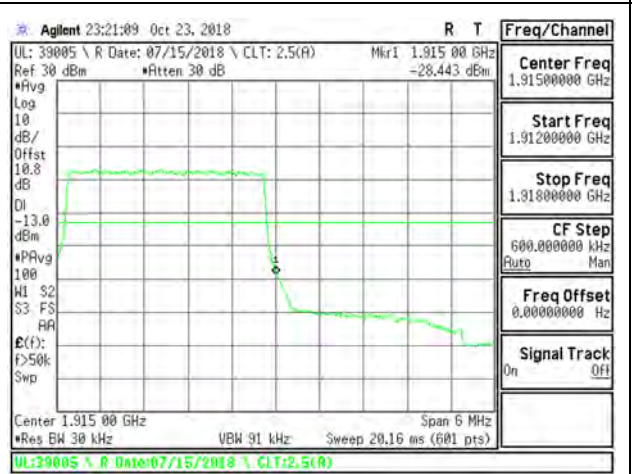

LTE B25 1.4MHz QPSK Low Channel RB1-0

LTE B25 1.4MHz QPSK High Channel RB1-5

LTE B25 1.4MHz QPSK Low Channel RB6-0

LTE B25 1.4MHz QPSK High Channel RB6-0

LTE B25 1.4MHz 16QAM Low Channel RB1-0

LTE B25 1.4MHz 16QAM High Channel RB1-5

LTE B25 1.4MHz 16QAM Low Channel RB6-0

LTE B25 1.4MHz 16QAM High Channel RB6-0

LTE B25 3MHz QPSK Low Channel RB1-0

LTE B25 3MHz QPSK High Channel RB1-14

LTE B25 3MHz QPSK Low Channel RB15-0

LTE B25 3MHz QPSK High Channel RB15-0

LTE B25 3MHz 16QAM Low Channel RB1-0

LTE B25 3MHz 16QAM High Channel RB1-14

LTE B25 3MHz 16QAM Low Channel RB15-0

LTE B25 3MHz 16QAM High Channel RB15-0

LTE B25 5MHz QPSK Low Channel RB1-0

LTE B25 5MHz QPSK High Channel RB1-24