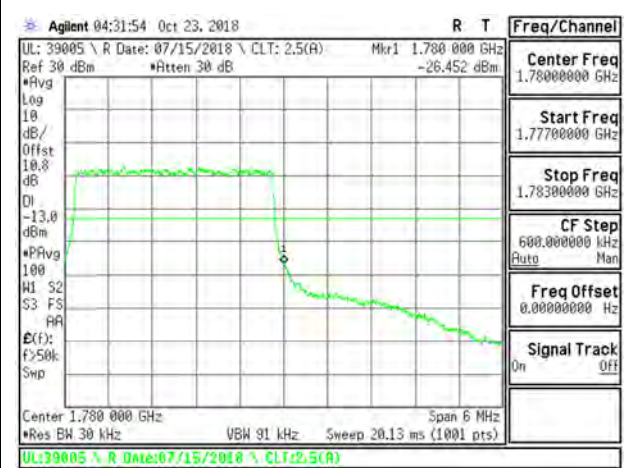

LTE B66 3MHz QPSK Low Channel RB15-0

LTE B66 3MHz QPSK High Channel RB15-0

LTE B66 3MHz 16QAM Low Channel RB1-0

LTE B66 3MHz 16QAM High Channel RB1-14

LTE B66 3MHz 16QAM Low Channel RB15-0

LTE B66 3MHz 16QAM High Channel RB15-0