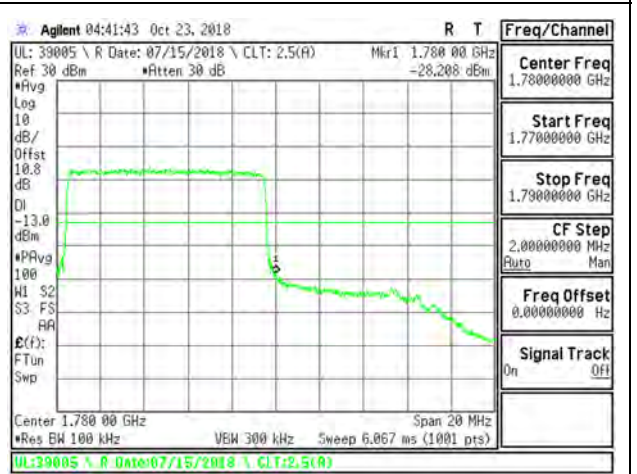

LTE B66 5MHz 16QAM Low Channel RB25-0

LTE B66 5MHz 16QAM High Channel RB25-0

LTE B66 10MHz QPSK Low Channel RB1-0

LTE B66 10MHz QPSK High Channel RB1-49

LTE B66 10MHz QPSK Low Channel RB50-0

LTE B66 10MHz QPSK High Channel RB50-0