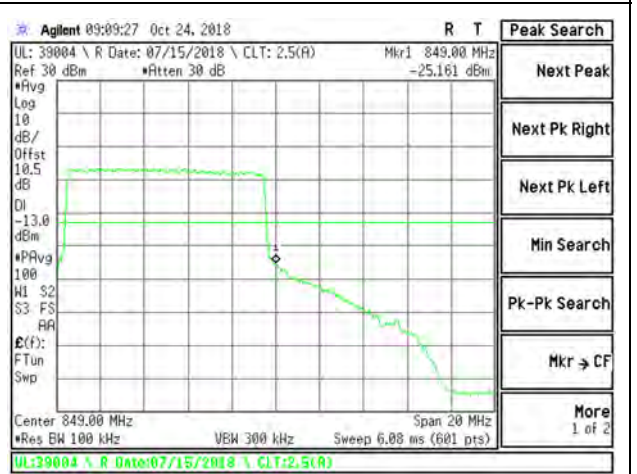

LTE B26 5MHz 16QAM Low Channel RB25-0

LTE B26 5MHz 16QAM High Channel RB25-0

LTE B26 10MHz QPSK Low Channel RB1-0

LTE B26 10MHz QPSK High Channel RB1-49

LTE B26 10MHz QPSK Low Channel RB50-0

LTE B26 10MHz QPSK High Channel RB50-0