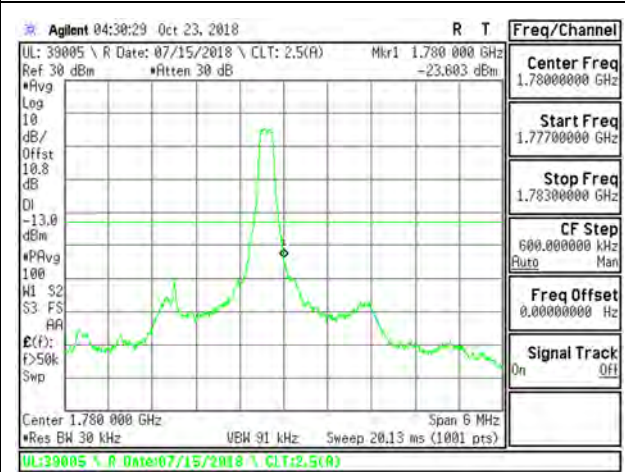

LTE B66 1.4MHz 16QAM Low Channel RB1-0

LTE B66 1.4MHz 16QAM High Channel RB1-5

LTE B66 1.4MHz 16QAM Low Channel RB6-0

LTE B66 1.4MHz 16QAM High Channel RB6-0

LTE B66 3MHz QPSK Low Channel RB1-0

LTE B66 3MHz QPSK High Channel RB1-14