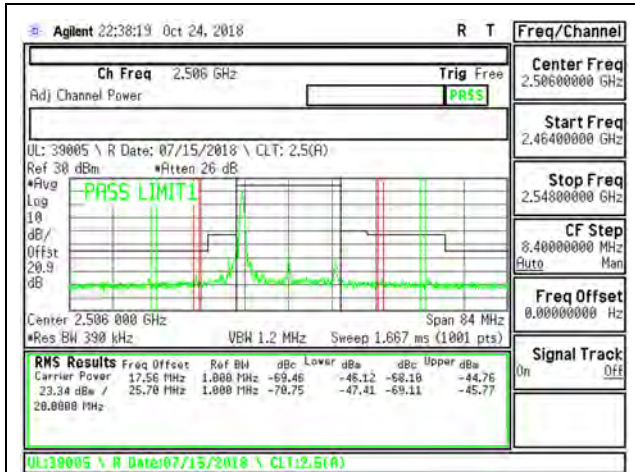

LTE B41 20MHz 16QAM Low Channel RB1-0