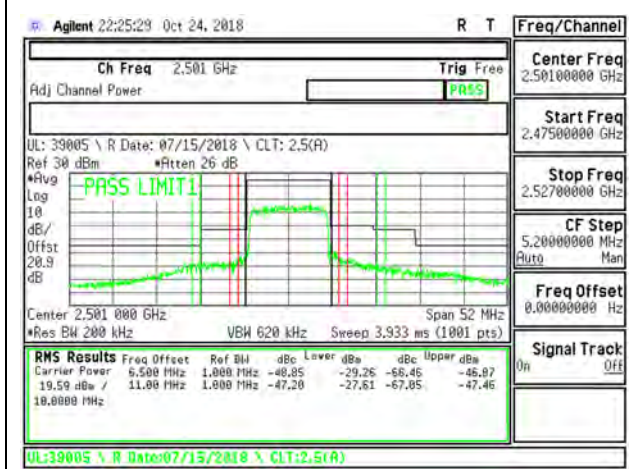

LTE B41 10MHz QPSK High Channel RB50-0

LTE B41 10MHz 16QAM Low Channel RB1-0

LTE B41 10MHz 16QAM High Channel RB1-0

LTE B41 10MHz 16QAM Low Channel RB1-49

LTE B41 10MHz 16QAM High Channel RB1-49

LTE B41 10MHz 16QAM Low Channel RB50-0