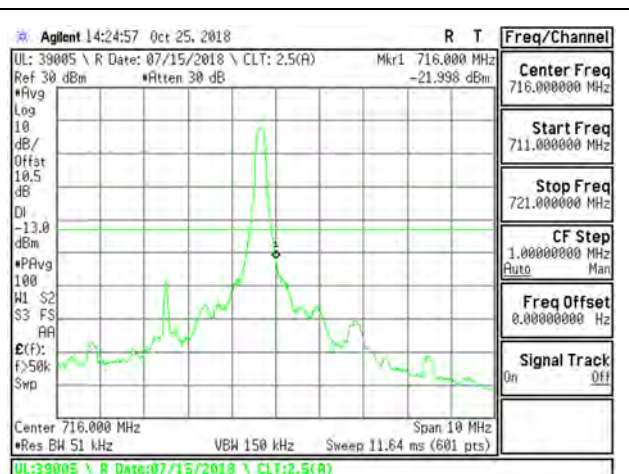

9.2.11. LTE BAND 17 BANDEDGE

LTE B17 5MHz QPSK Low Channel RB1-0

LTE B17 5MHz QPSK High Channel RB1-24

LTE B17 5MHz QPSK Low Channel RB25-0

LTE B17 5MHz QPSK High Channel RB25-0

LTE B17 5MHz 16QAM Low Channel RB1-0

LTE B17 5MHz 16QAM High Channel RB1-24

LTE B17 5MHz 16QAM Low Channel RB25-0

LTE B17 5MHz 16QAM High Channel RB25-0

LTE B17 10MHz QPSK Low Channel RB1-0

LTE B17 10MHz QPSK High Channel RB1-49

LTE B17 10MHz QPSK Low Channel RB50-0