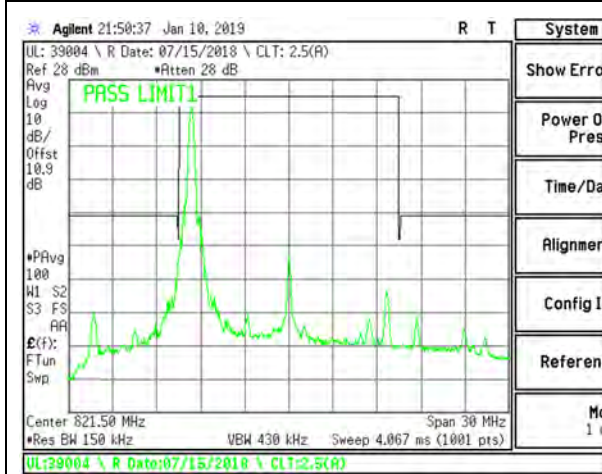

LTE B26 5MHz 16QAM High Channel RB25-0

LTE B26 15MHz QPSK Low Channel RB1-0

LTE B26 15MHz QPSK Low Channel RB1-74

LTE B26 15MHz 16QAM Low Channel RB1-0

LTE B26 15MHz 16QAM Low Channel RB1-74

LTE B26 15MHz QPSK Low Channel RB75-0