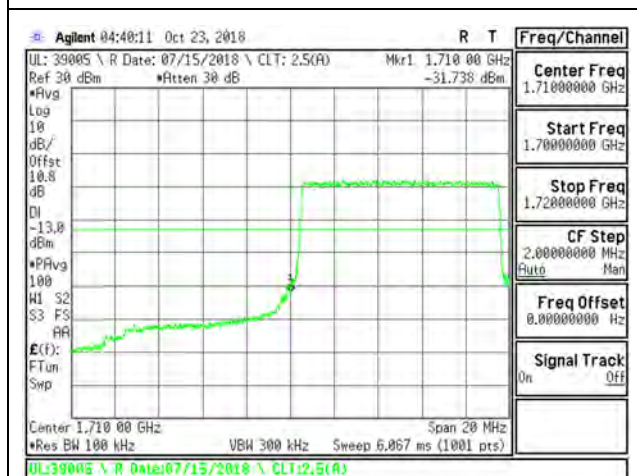

LTE B66 10MHz 16QAM Low Channel RB50-0