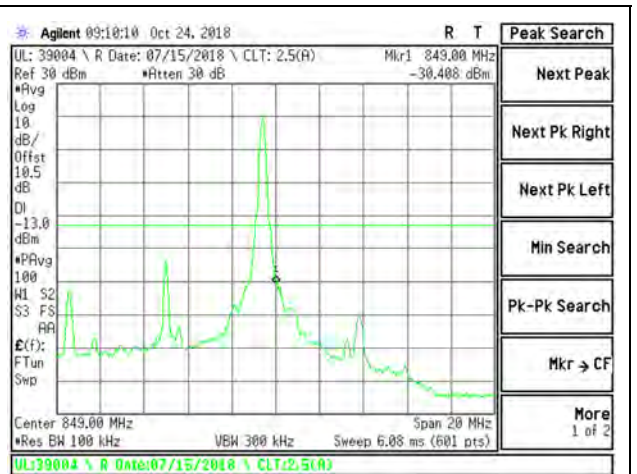

LTE B26 10MHz 16QAM High Channel RB1-49