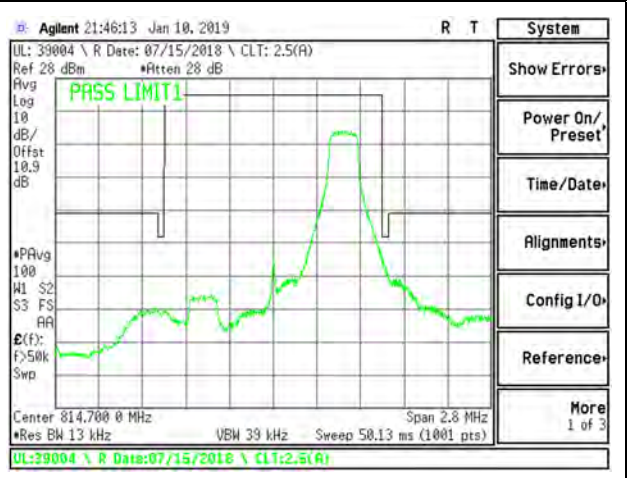

LTE B26 1.4MHz 16QAM Low Channel RB6-0

LTE B26 1.4MHz QPSK High Channel RB1-0

LTE B26 1.4MHz QPSK High Channel RB1-5

LTE B26 1.4MHz 16QAM High Channel RB1-00

LTE B26 1.4MHz 16QAM High Channel RB1-5

LTE B26 1.4MHz QPSK High Channel RB6-0