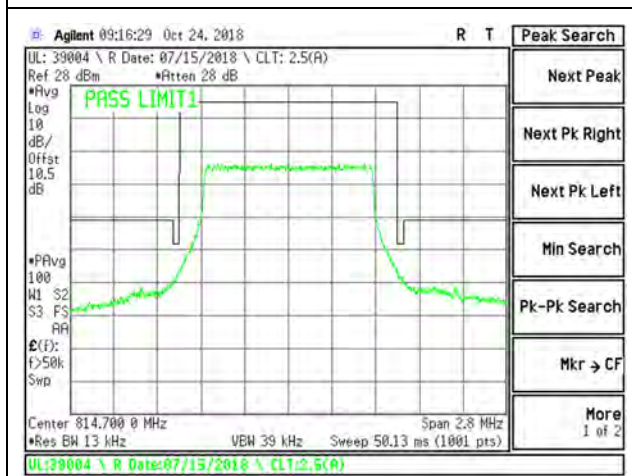

9.2.13. LTE BAND 26 EMISSION MASK (FCC PART 90S)

LTE B26 1.4MHz QPSK Low Channel RB1-0

LTE B26 1.4MHz QPSK Low Channel RB1-5

LTE B26 1.4MHz 16QAM Low Channel RB1-0

LTE B26 1.4MHz 16QAM Low Channel RB1-5

LTE B26 1.4MHz QPSK Low Channel RB6-0