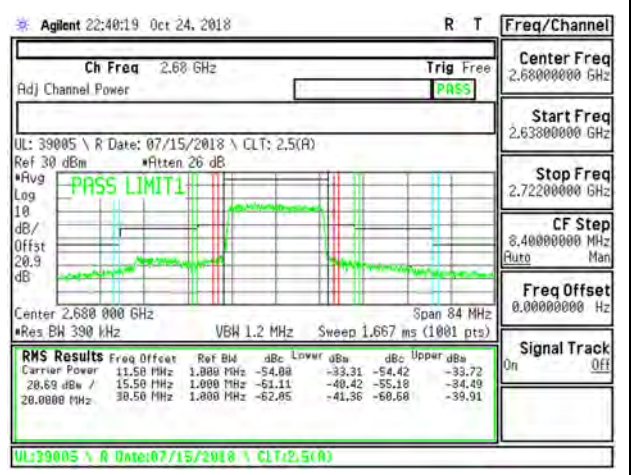

LTE B41 15MHz 16QAM High Channel RB75-0

LTE B41 20MHz QPSK Low Channel RB1-0

LTE B41 20MHz QPSK High Channel RB1-0

LTE B41 20MHz QPSK Low Channel RB1-99

LTE B41 20MHz QPSK High Channel RB1-99

LTE B41 20MHz QPSK Low Channel RB100-0