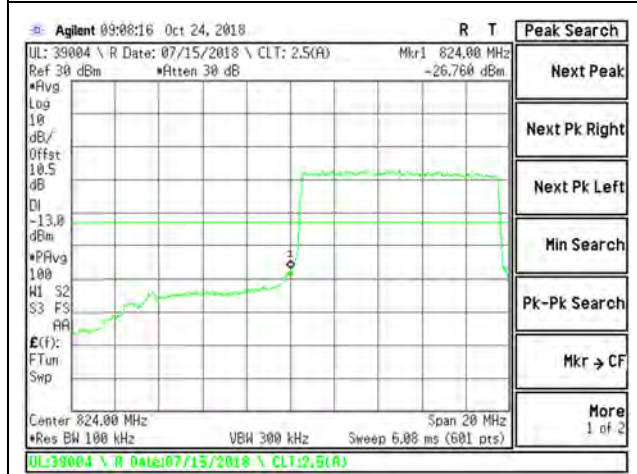

LTE B26 10MHz 16QAM Low Channel RB50-0