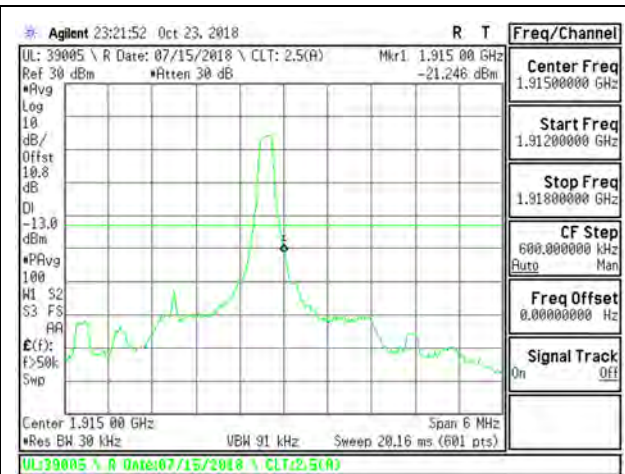

LTE B25 1.4MHz QPSK Low Channel RB1-0

LTE B25 1.4MHz QPSK High Channel RB1-5

LTE B25 1.4MHz QPSK Low Channel RB6-0

LTE B25 1.4MHz QPSK High Channel RB6-0

LTE B25 1.4MHz 16QAM Low Channel RB1-0

LTE B25 1.4MHz 16QAM High Channel RB1-5

LTE B25 1.4MHz 16QAM Low Channel RB6-0

LTE B25 1.4MHz 16QAM High Channel RB6-0

LTE B25 3MHz QPSK Low Channel RB1-0

LTE B25 3MHz QPSK High Channel RB1-14

LTE B25 3MHz QPSK Low Channel RB15-0

LTE B25 3MHz QPSK High Channel RB15-0

LTE B25 3MHz 16QAM Low Channel RB1-0

LTE B25 3MHz 16QAM High Channel RB1-14

LTE B25 3MHz 16QAM Low Channel RB15-0

LTE B25 3MHz 16QAM High Channel RB15-0

LTE B25 5MHz QPSK Low Channel RB1-0

LTE B25 5MHz QPSK High Channel RB1-24