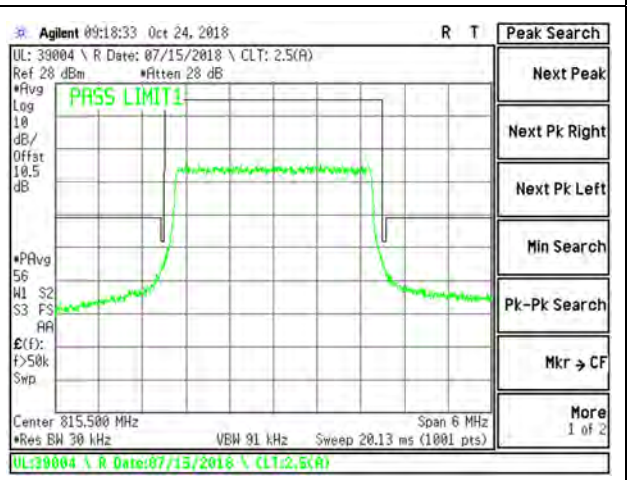

LTE B26 1.4MHz 16QAM High Channel RB6-0

LTE B26 3MHz QPSK Low Channel RB1-0

LTE B26 3MHz QPSK Low Channel RB1-14

LTE B26 3MHz 16QAM Low Channel RB1-0

LTE B26 3MHz 16QAM Low Channel RB1-14

LTE B26 3MHz QPSK Low Channel RB15-0