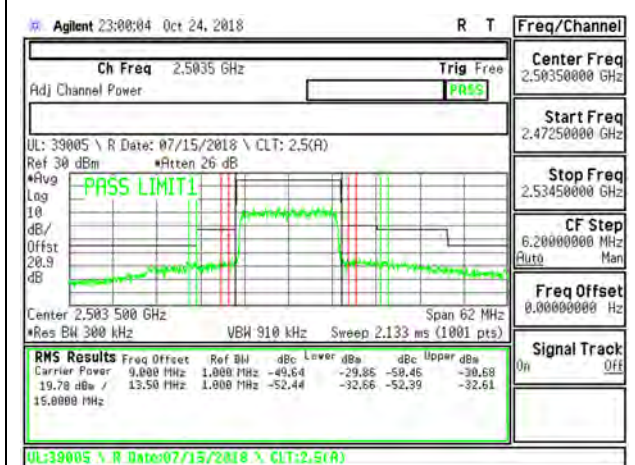

LTE B41 15MHz QPSK High Channel RB75-0

LTE B41 15MHz 16QAM Low Channel RB1-0

LTE B41 15MHz 16QAM High Channel RB1-0

LTE B41 15MHz 16QAM Low Channel RB1-74

LTE B41 15MHz 16QAM High Channel RB1-74

LTE B41 15MHz 16QAM Low Channel RB75-0