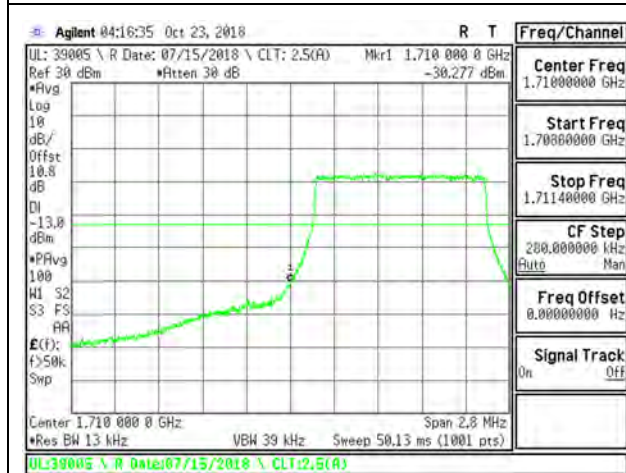

LTE B66 1.4MHz 16QAM Low Channel RB6-0