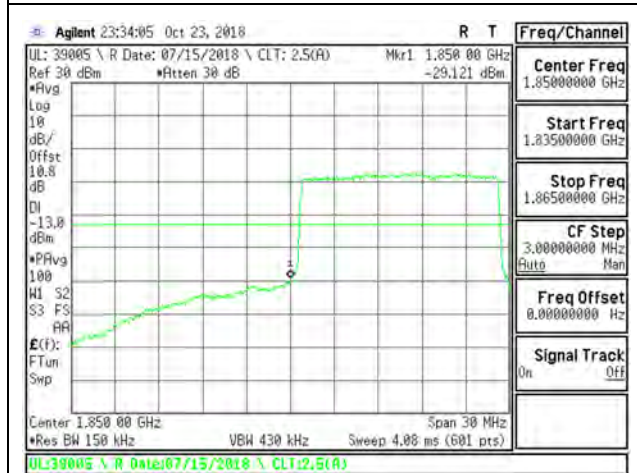

LTE B25 15MHz 16QAM Low Channel RB75-0