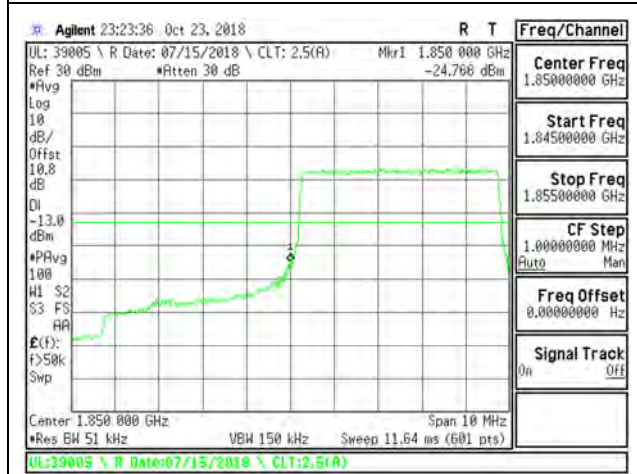

LTE B25 3MHz 16QAM Low Channel RB1-0

LTE B25 3MHz 16QAM High Channel RB1-14

LTE B25 3MHz 16QAM Low Channel RB15-0

LTE B25 3MHz 16QAM High Channel RB15-0

LTE B25 5MHz QPSK Low Channel RB1-0

LTE B25 5MHz QPSK High Channel RB1-24

LTE B25 5MHz QPSK Low Channel RB25-0

LTE B25 5MHz QPSK High Channel RB25-0

LTE B25 5MHz 16QAM Low Channel RB1-0

LTE B25 5MHz 16QAM High Channel RB1-24

LTE B25 5MHz 16QAM Low Channel RB25-0

LTE B25 5MHz 16QAM High Channel RB25-0