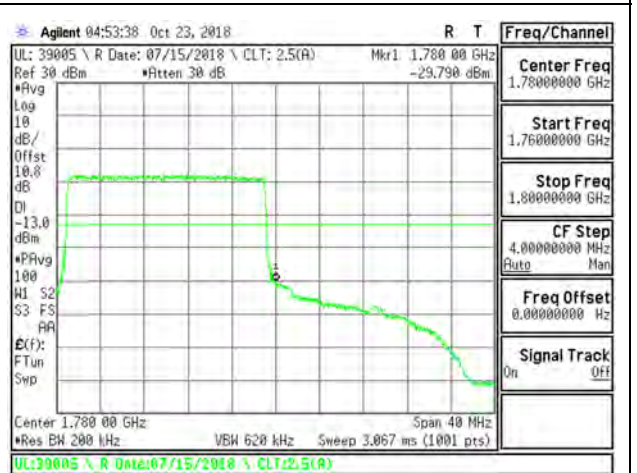

LTE B66 20MHz 16QAM High Channel RB100-0