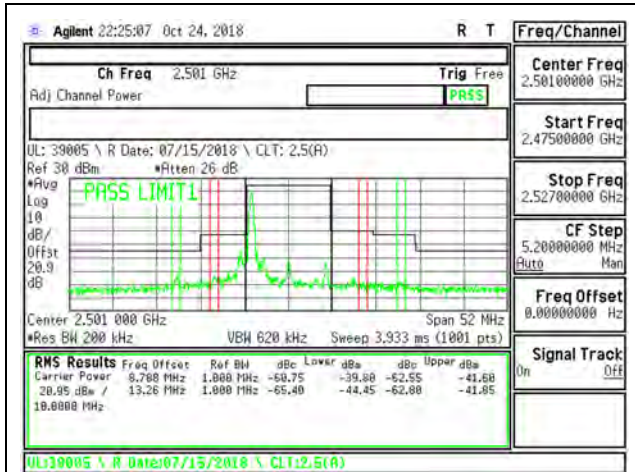

LTE B41 10MHz 16QAM Low Channel RB1-0