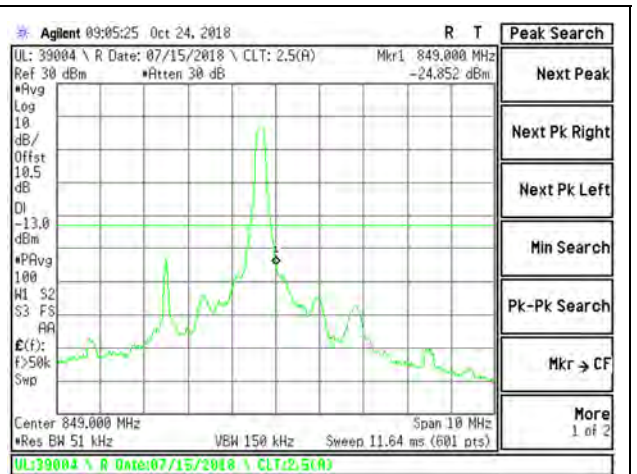

LTE B26 5MHz QPSK Low Channel RB1-0

LTE B26 5MHz QPSK High Channel RB1-24

LTE B26 5MHz QPSK Low Channel RB25-0

LTE B26 5MHz QPSK High Channel RB25-0

LTE B26 5MHz 16QAM Low Channel RB1-0

LTE B26 5MHz 16QAM High Channel RB1-24