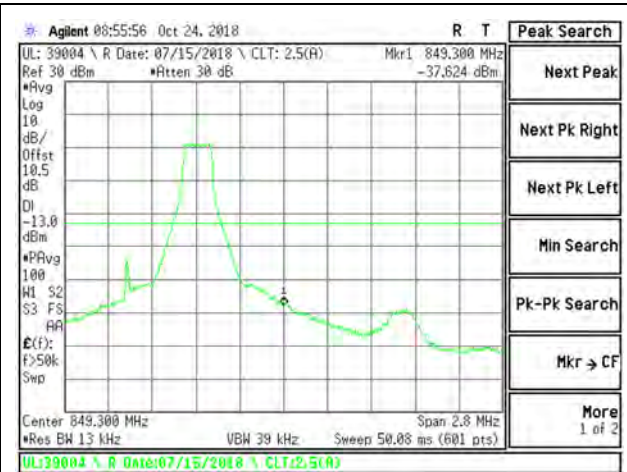

LTE B26 1.4MHz 16QAM High Channel RB1-5