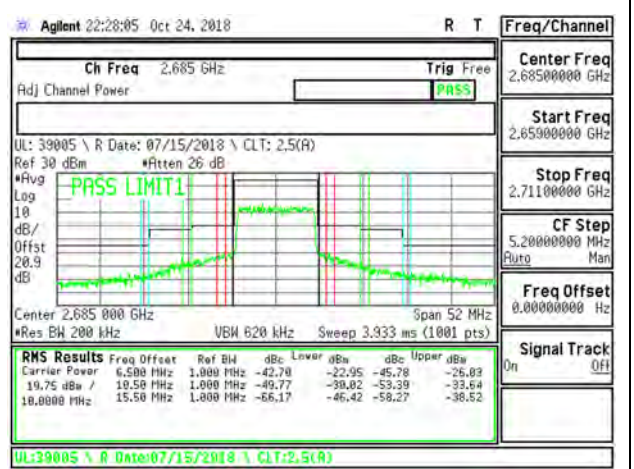

LTE B41 10MHz QPSK High Channel RB50-0

LTE B41 10MHz 16QAM Low Channel RB1-0

LTE B41 10MHz 16QAM High Channel RB1-0

LTE B41 10MHz 16QAM Low Channel RB1-49

LTE B41 10MHz 16QAM High Channel RB1-49

LTE B41 10MHz 16QAM Low Channel RB50-0