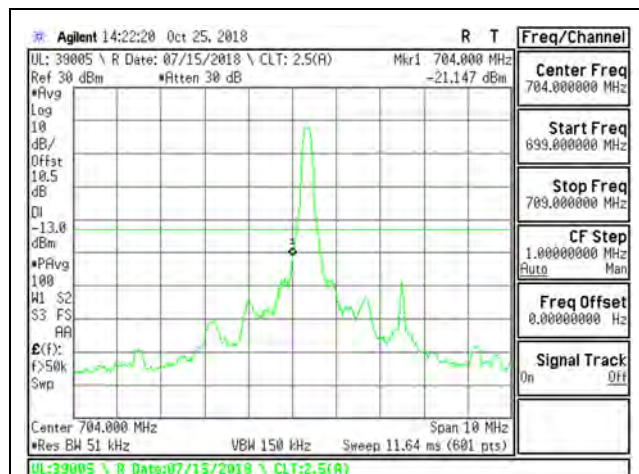

9.2.11. LTE BAND 17 BANDEDGE

LTE B17 5MHz QPSK Low Channel RB1-0

LTE B17 5MHz QPSK High Channel RB1-24

LTE B17 5MHz QPSK Low Channel RB25-0

LTE B17 5MHz QPSK High Channel RB25-0

LTE B17 5MHz 16QAM Low Channel RB1-0