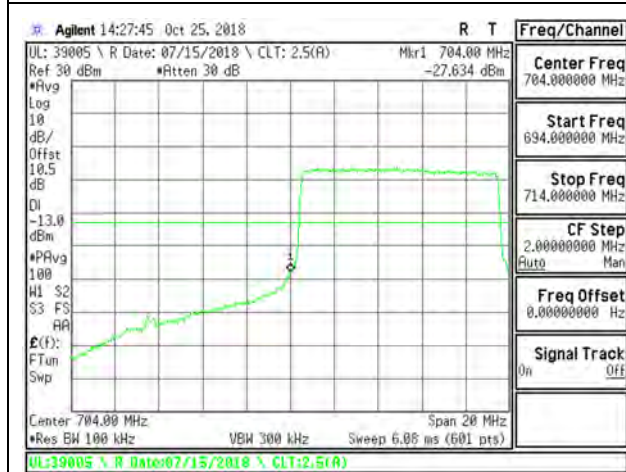

LTE B17 5MHz 16QAM High Channel RB1-24

LTE B17 5MHz 16QAM Low Channel RB25-0

LTE B17 5MHz 16QAM High Channel RB25-0

LTE B17 10MHz QPSK Low Channel RB1-0

LTE B17 10MHz QPSK High Channel RB1-49

LTE B17 10MHz QPSK Low Channel RB50-0

LTE B17 10MHz QPSK High Channel RB50-0

LTE B17 10MHz 16QAM Low Channel RB1-0

LTE B17 10MHz 16QAM High Channel RB1-49

LTE B17 10MHz 16QAM Low Channel RB50-0

LTE B17 10MHz 16QAM High Channel RB50-0

9.2.12. LTE BAND 25 BANDEDGE