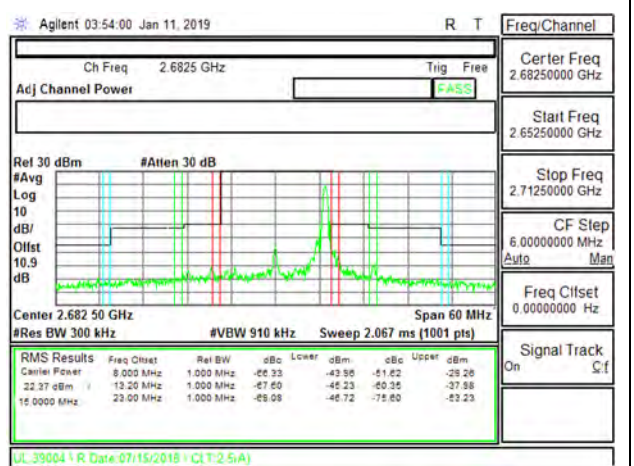

LTE B41 15MHz QPSK High Channel RB75-0

LTE B41 15MHz 16QAM Low Channel RB1-0

LTE B41 15MHz 16QAM High Channel RB1-0

LTE B41 15MHz 16QAM Low Channel RB1-74

LTE B41 15MHz 16QAM High Channel RB1-74

LTE B41 15MHz 16QAM Low Channel RB75-0