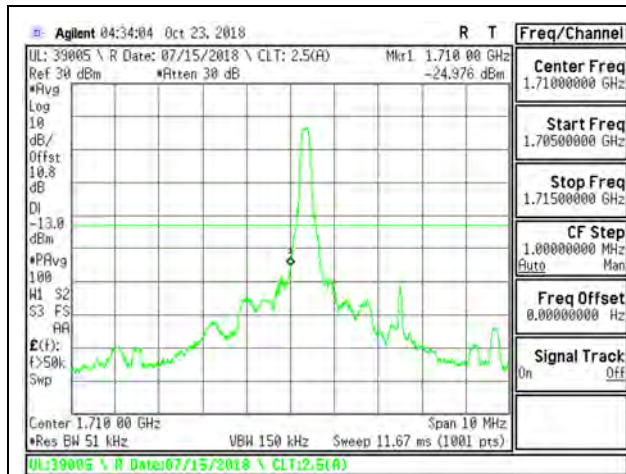

LTE B66 5MHz QPSK Low Channel RB1-0

LTE B66 5MHz QPSK High Channel RB1-24

LTE B66 5MHz QPSK Low Channel RB25-0

LTE B66 5MHz QPSK High Channel RB25-0

LTE B66 5MHz 16QAM Low Channel RB1-0

LTE B66 5MHz 16QAM High Channel RB1-24