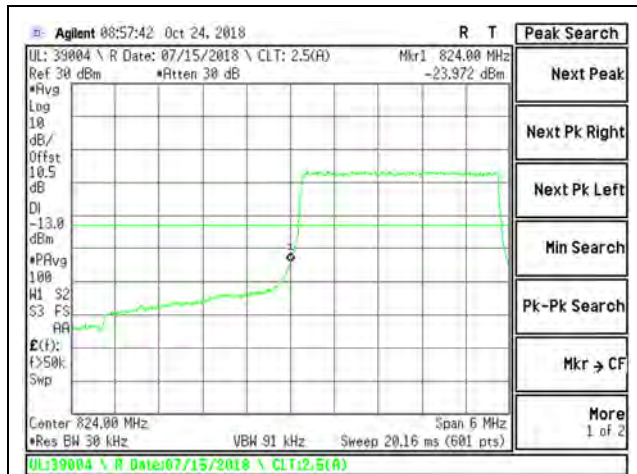

LTE B26 1.4MHz 16QAM Low Channel RB1-0

LTE B26 1.4MHz 16QAM High Channel RB1-5

LTE B26 1.4MHz 16QAM Low Channel RB6-0

LTE B26 1.4MHz 16QAM High Channel RB6-0

LTE B26 3MHz QPSK Low Channel RB1-0

LTE B26 3MHz QPSK High Channel RB1-14