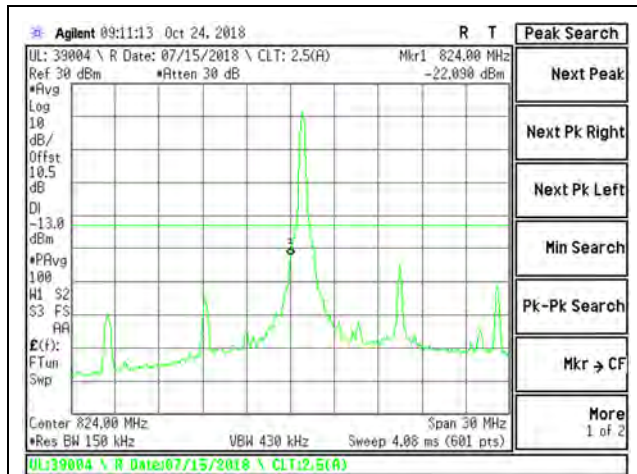

LTE B26 10MHz 16QAM Low Channel RB1-0

LTE B26 10MHz 16QAM High Channel RB1-49

LTE B26 10MHz 16QAM Low Channel RB50-0

LTE B26 10MHz 16QAM High Channel RB50-0

LTE B26 15MHz QPSK Low Channel RB1-0

LTE B26 15MHz QPSK High Channel RB1-74