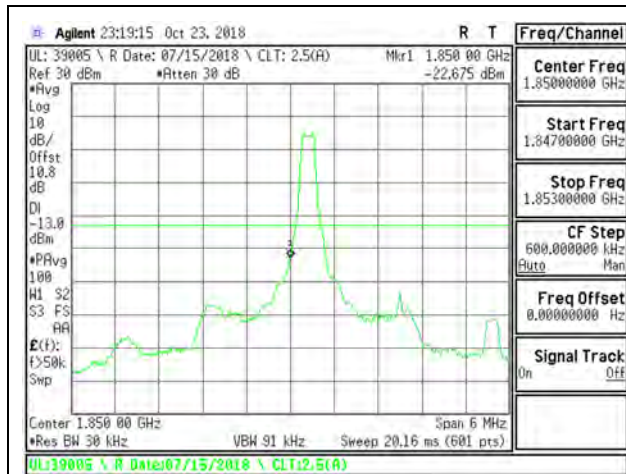

LTE B25 1.4MHz QPSK Low Channel RB1-0

LTE B25 1.4MHz QPSK High Channel RB1-5

LTE B25 1.4MHz QPSK Low Channel RB6-0

LTE B25 1.4MHz QPSK High Channel RB6-0

LTE B25 1.4MHz 16QAM Low Channel RB1-0

LTE B25 1.4MHz 16QAM High Channel RB1-5

LTE B25 1.4MHz 16QAM Low Channel RB6-0

LTE B25 1.4MHz 16QAM High Channel RB6-0

LTE B25 3MHz QPSK Low Channel RB1-0

LTE B25 3MHz QPSK High Channel RB1-14

LTE B25 3MHz QPSK Low Channel RB15-0

LTE B25 3MHz QPSK High Channel RB15-0

LTE B25 3MHz 16QAM Low Channel RB1-0

LTE B25 3MHz 16QAM High Channel RB1-14

LTE B25 3MHz 16QAM Low Channel RB15-0

LTE B25 3MHz 16QAM High Channel RB15-0

LTE B25 5MHz QPSK Low Channel RB1-0

LTE B25 5MHz QPSK High Channel RB1-24