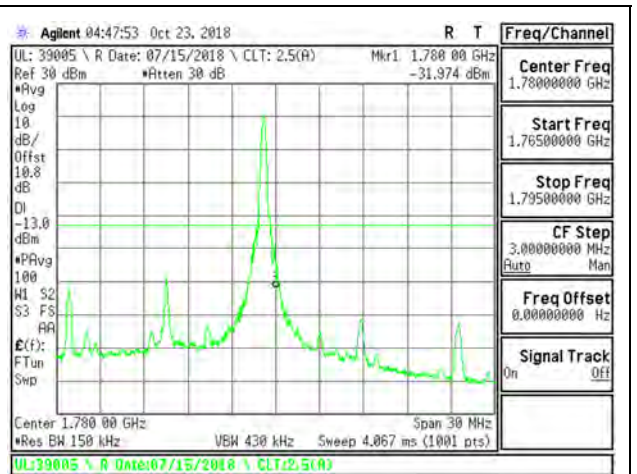

LTE B66 15MHz 16QAM High Channel RB1-74