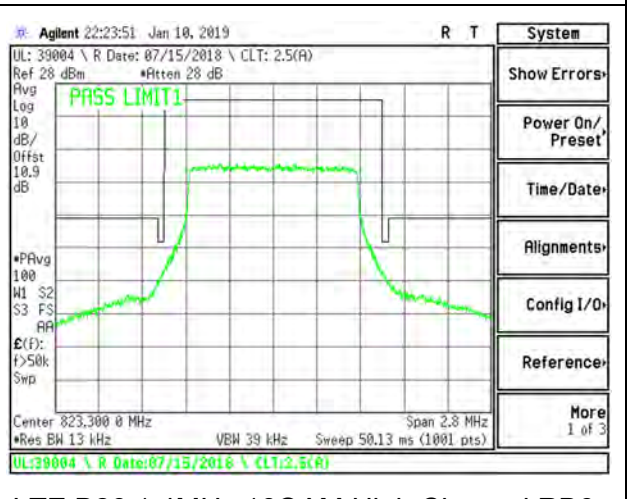

LTE B26 1.4MHz 16QAM Low Channel RB6-0

LTE B26 1.4MHz QPSK High Channel RB1-0

LTE B26 1.4MHz QPSK High Channel RB1-5

LTE B26 1.4MHz 16QAM High Channel RB1-00

LTE B26 1.4MHz 16QAM High Channel RB1-5

LTE B26 1.4MHz QPSK High Channel RB6-0