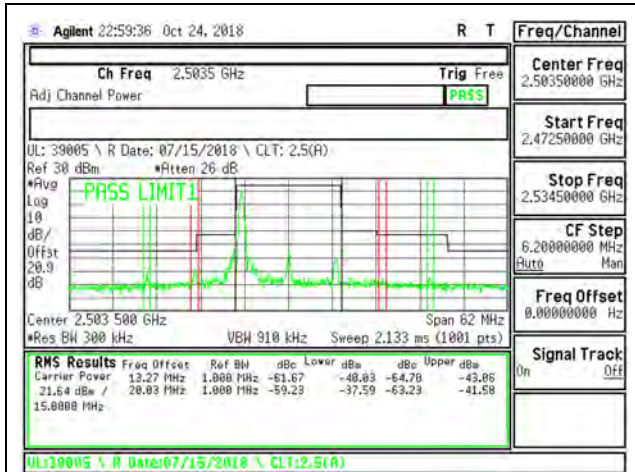

LTE B41 15MHz 16QAM Low Channel RB1-0