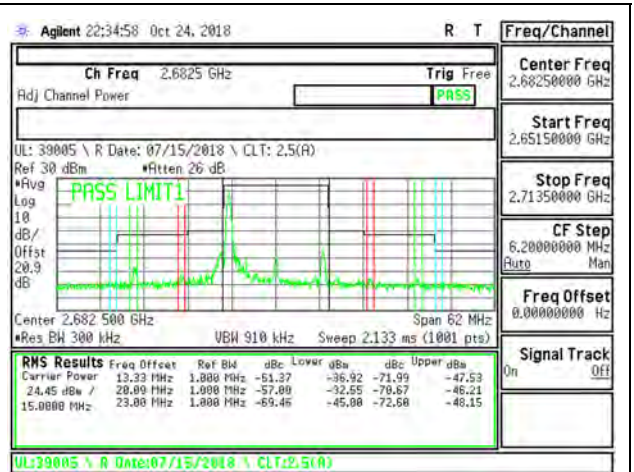

LTE B41 15MHz 16QAM High Channel RB1-0