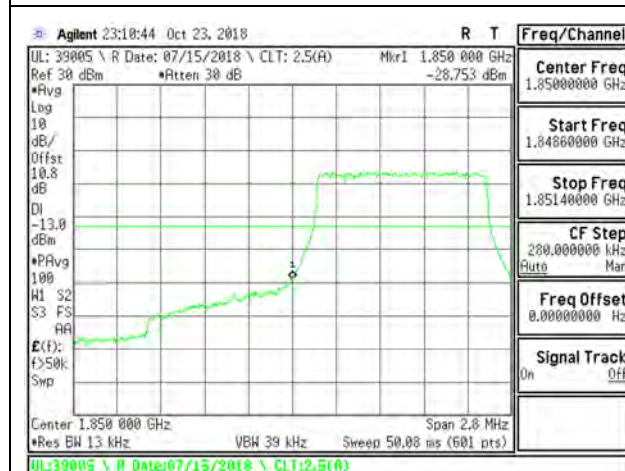

LTE B17 10MHz QPSK High Channel RB50-0

LTE B17 10MHz 16QAM Low Channel RB1-0

LTE B17 10MHz 16QAM High Channel RB1-49

LTE B17 10MHz 16QAM Low Channel RB50-0

LTE B17 10MHz 16QAM High Channel RB50-0

9.2.12. LTE BAND 25 BANDEDGE

LTE B25 1.4MHz QPSK Low Channel RB1-0

LTE B25 1.4MHz QPSK High Channel RB1-5

LTE B25 1.4MHz QPSK Low Channel RB6-0

LTE B25 1.4MHz QPSK High Channel RB6-0

LTE B25 1.4MHz 16QAM Low Channel RB1-0

LTE B25 1.4MHz 16QAM High Channel RB1-5