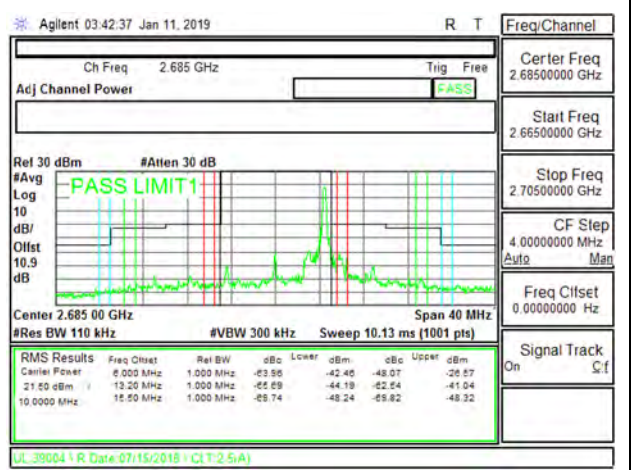

LTE B41 10MHz QPSK High Channel RB50-0

LTE B41 10MHz 16QAM Low Channel RB1-0

LTE B41 10MHz 16QAM High Channel RB1-0

LTE B41 10MHz 16QAM Low Channel RB1-49

LTE B41 10MHz 16QAM High Channel RB1-49

LTE B41 10MHz 16QAM Low Channel RB50-0