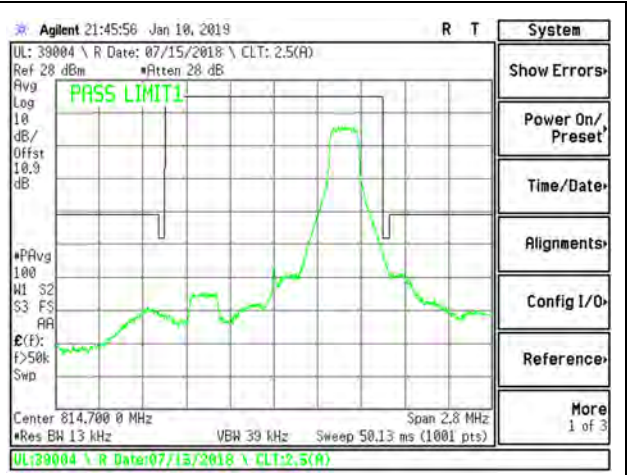

LTE B26 1.4MHz QPSK Low Channel RB1-5