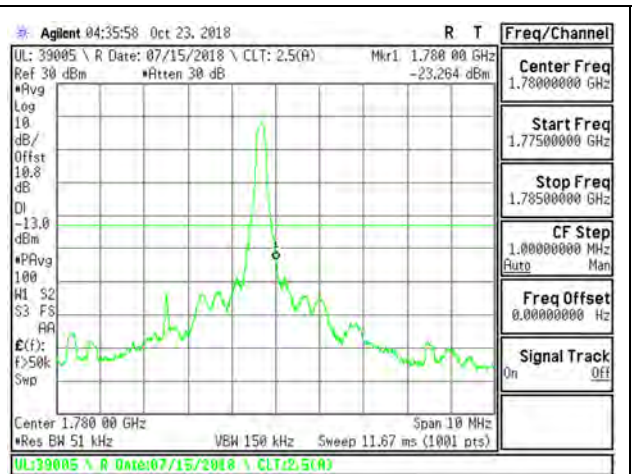

LTE B66 5MHz QPSK High Channel RB1-24