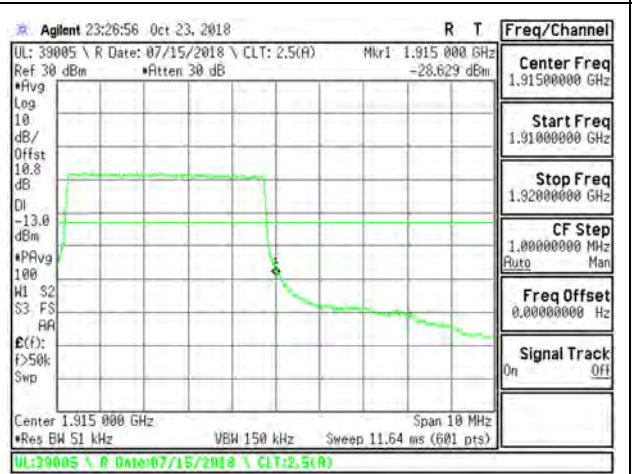

LTE B25 5MHz QPSK Low Channel RB25-0

LTE B25 5MHz QPSK High Channel RB25-0

LTE B25 5MHz 16QAM Low Channel RB1-0

LTE B25 5MHz 16QAM High Channel RB1-24

LTE B25 5MHz 16QAM Low Channel RB25-0

LTE B25 5MHz 16QAM High Channel RB25-0