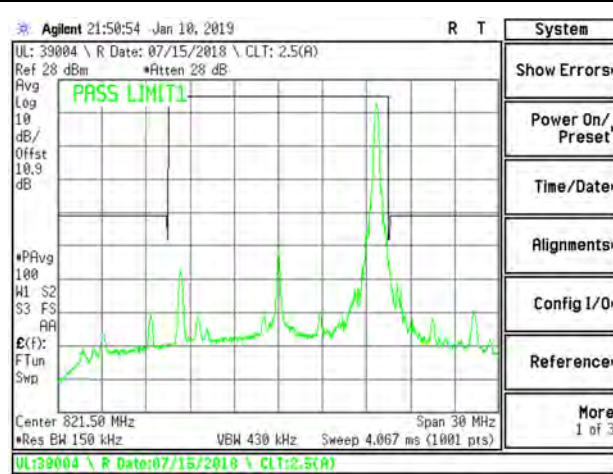

LTE B26 5MHz 16QAM High Channel RB25-0

LTE B26 15MHz QPSK Low Channel RB1-0

LTE B26 15MHz QPSK Low Channel RB1-74

LTE B26 15MHz 16QAM Low Channel RB1-0

LTE B26 15MHz 16QAM Low Channel RB1-74

LTE B26 15MHz QPSK Low Channel RB75-0