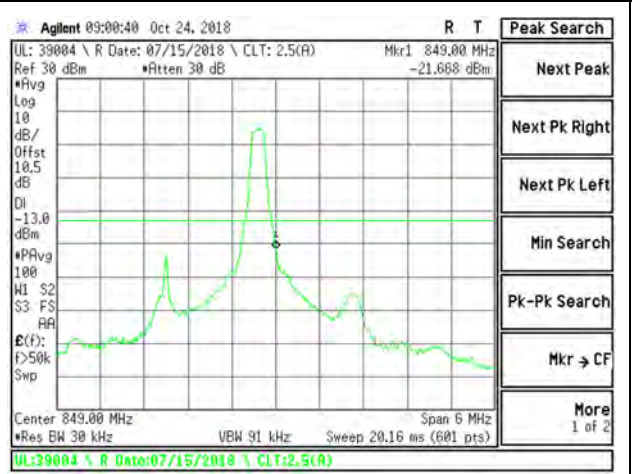

LTE B26 3MHz 16QAM High Channel RB1-14