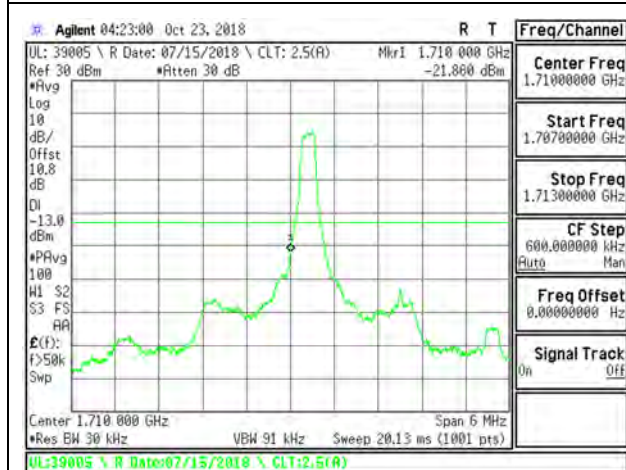

LTE B66 3MHz 16QAM Low Channel RB1-0