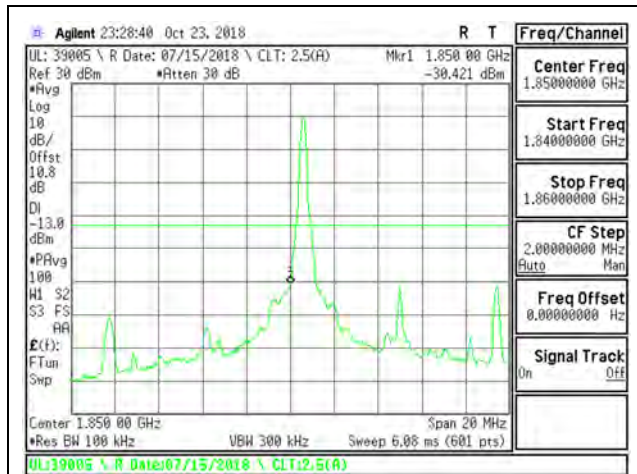

LTE B25 10MHz QPSK Low Channel RB1-0

LTE B25 10MHz QPSK High Channel RB1-49

LTE B25 10MHz QPSK Low Channel RB50-0

LTE B25 10MHz QPSK High Channel RB50-0

LTE B25 10MHz 16QAM Low Channel RB1-0

LTE B25 10MHz 16QAM High Channel RB1-49