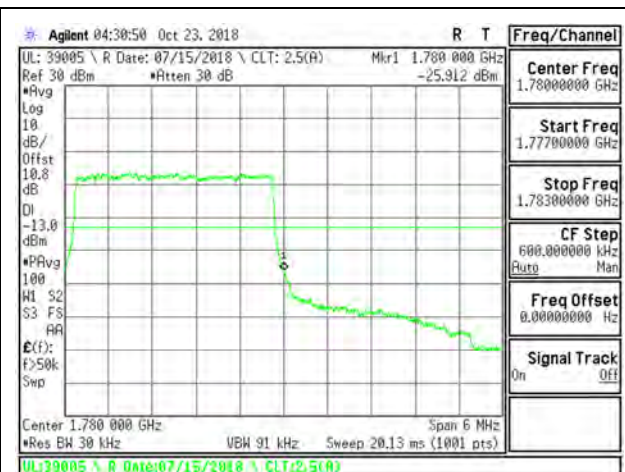

LTE B66 3MHz QPSK High Channel RB15-0