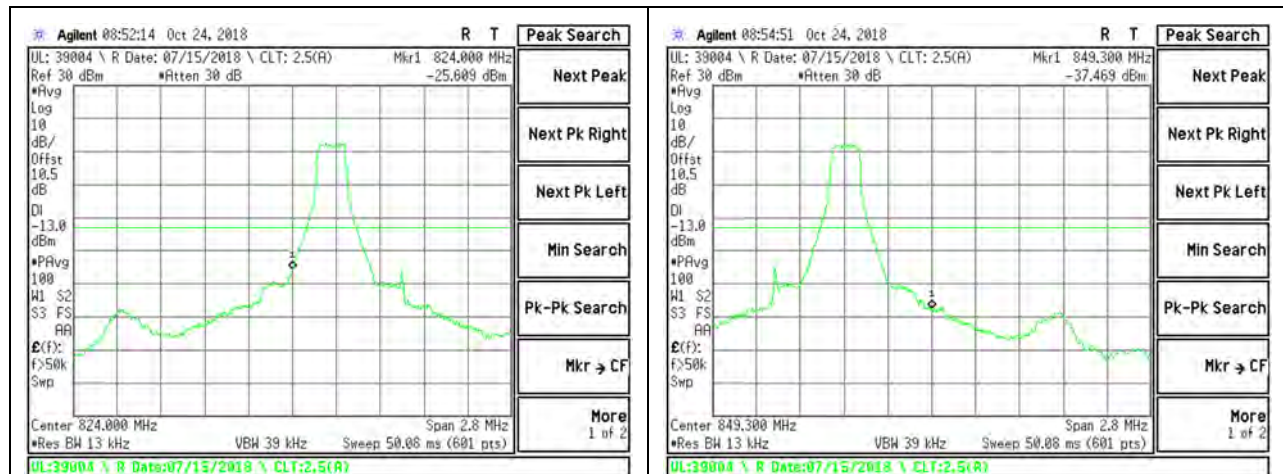

LTE B26 5MHz 16QAM High Channel RB25-0

LTE B26 15MHz QPSK Low Channel RB1-0

LTE B26 15MHz QPSK Low Channel RB1-74

LTE B26 15MHz 16QAM Low Channel RB1-0

LTE B26 15MHz 16QAM Low Channel RB1-74

LTE B26 15MHz QPSK Low Channel RB75-0

LTE B26 15MHz 16QAM Low Channel RB75-0

9.2.14. LTE BAND 26 BANDEDGE (FCC PART 22)

LTE B26 1.4MHz QPSK Low Channel RB1-0

LTE B26 1.4MHz QPSK High Channel RB1-5

LTE B26 1.4MHz QPSK Low Channel RB6-0

LTE B26 1.4MHz QPSK High Channel RB6-0