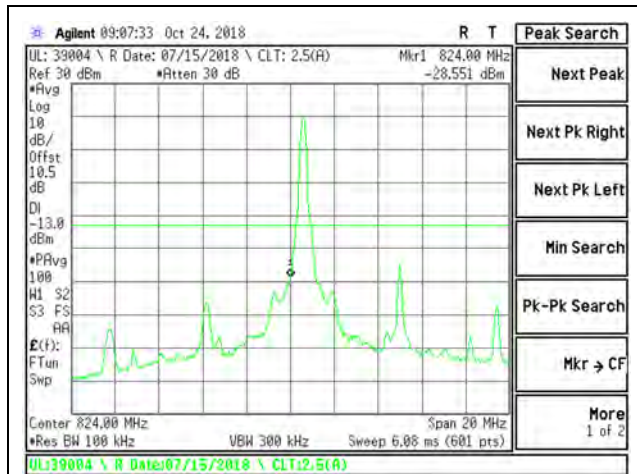

LTE B26 5MHz 16QAM Low Channel RB25-0

LTE B26 5MHz 16QAM High Channel RB25-0

LTE B26 10MHz QPSK Low Channel RB1-0

LTE B26 10MHz QPSK High Channel RB1-49

LTE B26 10MHz QPSK Low Channel RB50-0

LTE B26 10MHz QPSK High Channel RB50-0