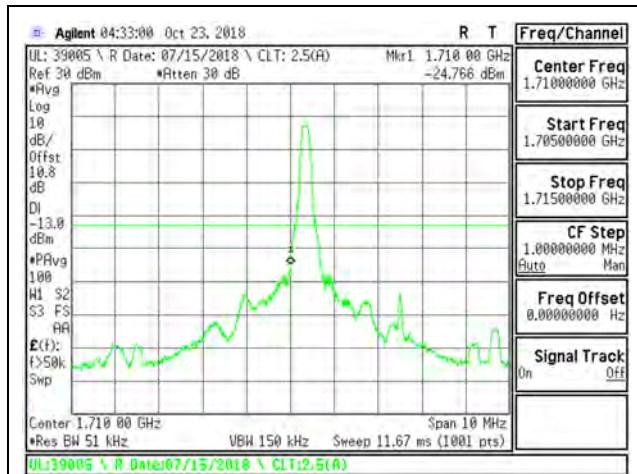

LTE B66 3MHz QPSK Low Channel RB15-0

LTE B66 3MHz QPSK High Channel RB15-0

LTE B66 3MHz 16QAM Low Channel RB1-0

LTE B66 3MHz 16QAM High Channel RB1-14

LTE B66 3MHz 16QAM Low Channel RB15-0

LTE B66 3MHz 16QAM High Channel RB15-0