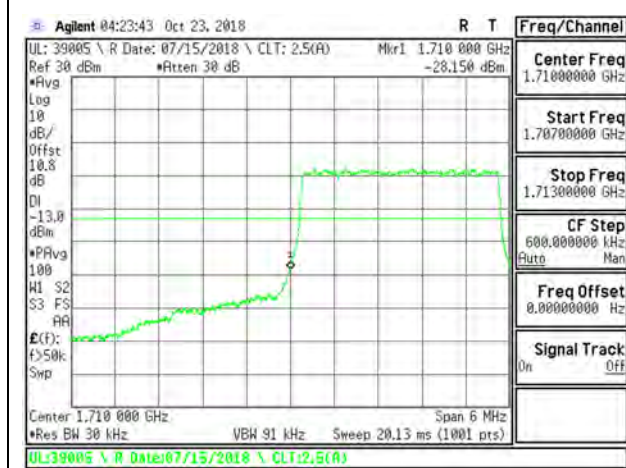

LTE B66 3MHz QPSK Low Channel RB15-0

LTE B66 3MHz QPSK High Channel RB15-0

LTE B66 3MHz 16QAM Low Channel RB1-0

LTE B66 3MHz 16QAM High Channel RB1-14

LTE B66 3MHz 16QAM Low Channel RB15-0

LTE B66 3MHz 16QAM High Channel RB15-0