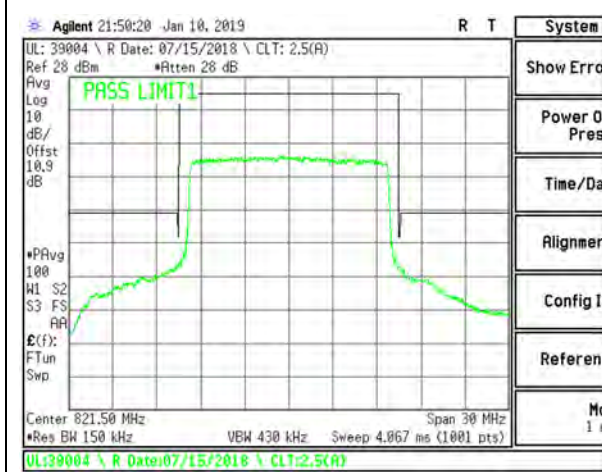

LTE B26 5MHz 16QAM High Channel RB25-0

LTE B26 15MHz QPSK Low Channel RB1-0

LTE B26 15MHz QPSK Low Channel RB1-74

LTE B26 15MHz 16QAM Low Channel RB1-0

LTE B26 15MHz 16QAM Low Channel RB1-74

LTE B26 15MHz QPSK Low Channel RB75-0