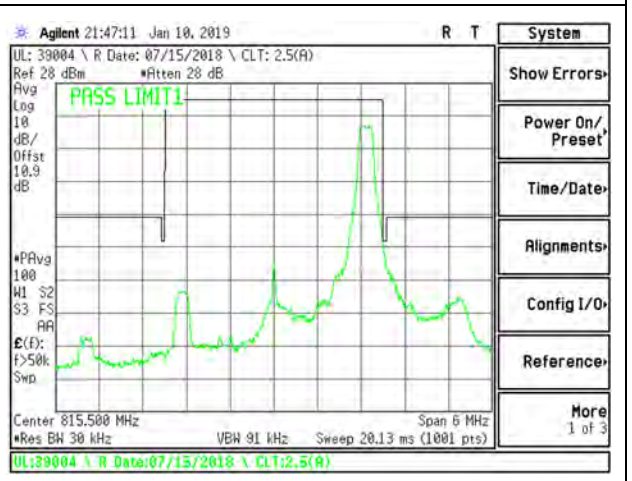

LTE B26 1.4MHz 16QAM High Channel RB6-0

LTE B26 3MHz QPSK Low Channel RB1-0

LTE B26 3MHz QPSK Low Channel RB1-14

LTE B26 3MHz 16QAM Low Channel RB1-0

LTE B26 3MHz 16QAM Low Channel RB1-14

LTE B26 3MHz QPSK Low Channel RB15-0