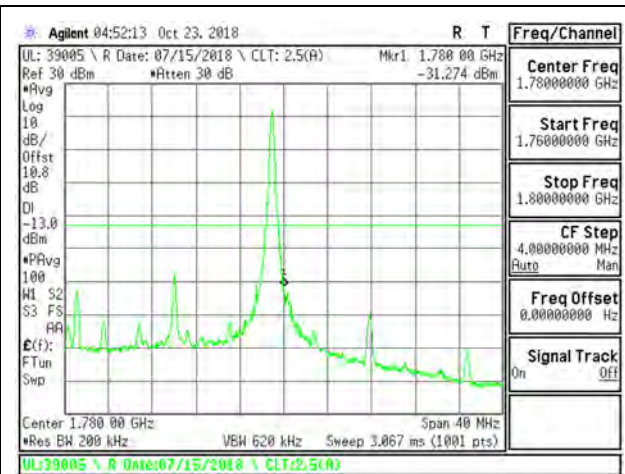

LTE B66 15MHz QPSK Low Channel RB75-0

LTE B66 15MHz QPSK High Channel RB75-0

LTE B66 15MHz 16QAM Low Channel RB1-0

LTE B66 15MHz 16QAM High Channel RB1-74

LTE B66 15MHz 16QAM Low Channel RB75-0

LTE B66 15MHz 16QAM High Channel RB75-0

LTE B66 20MHz QPSK Low Channel RB1-0

LTE B66 20MHz QPSK High Channel RB1-99

LTE B66 20MHz QPSK Low Channel RB100-0

LTE B66 20MHz QPSK High Channel RB100-0

LTE B66 20MHz 16QAM Low Channel RB1-0

LTE B66 20MHz 16QAM High Channel RB1-99