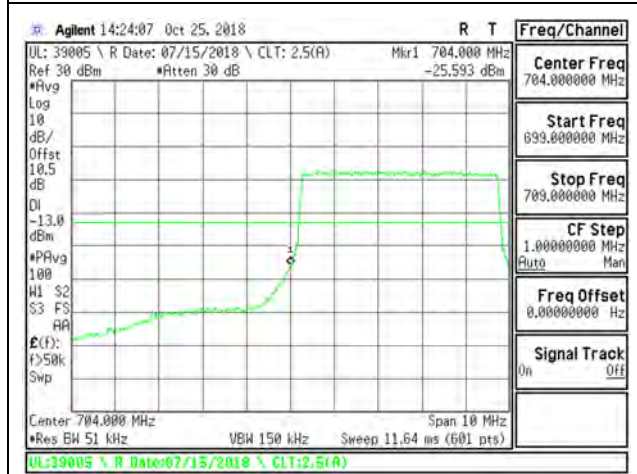

LTE B17 5MHz 16QAM Low Channel RB25-0