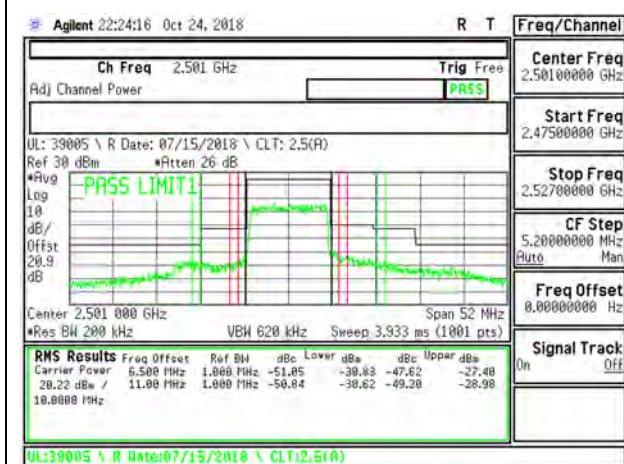

LTE B41 5MHz 16QAM High Channel RB25-0

LTE B41 10MHz QPSK Low Channel RB1-0

LTE B41 10MHz QPSK High Channel RB1-0

LTE B41 10MHz QPSK Low Channel RB1-49

LTE B41 10MHz QPSK High Channel RB1-49

LTE B41 10MHz QPSK Low Channel RB50-0