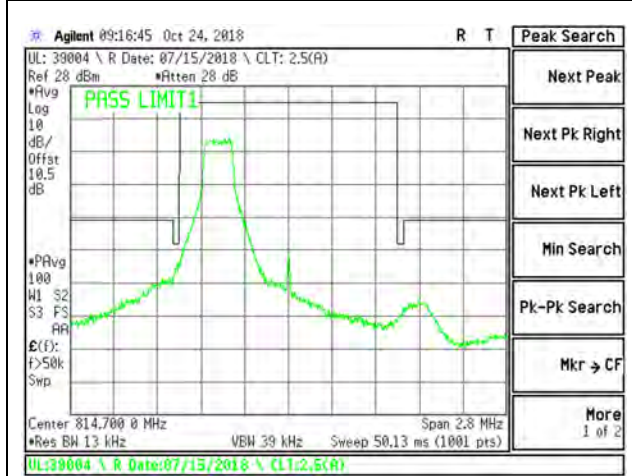

LTE B26 1.4MHz 16QAM Low Channel RB1-0