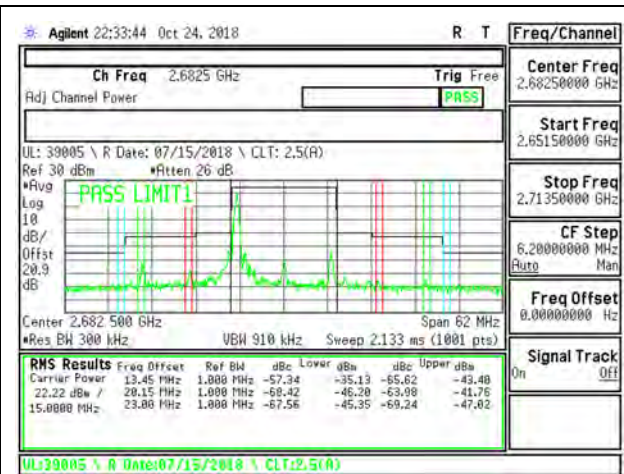

LTE B41 15MHz QPSK High Channel RB1-0