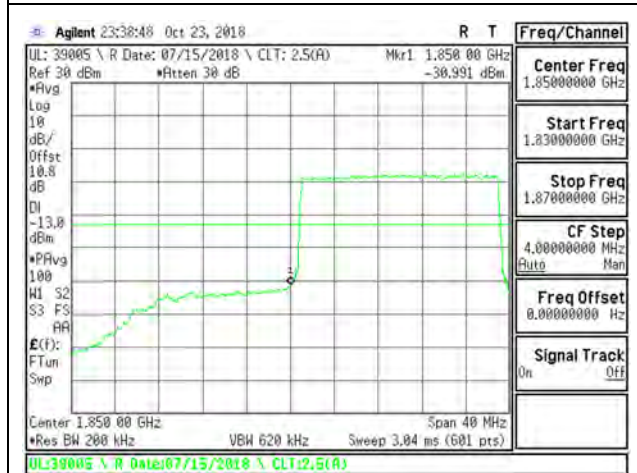

LTE B25 20MHz QPSK Low Channel RB100-0

LTE B25 20MHz QPSK High Channel RB100-0

LTE B25 20MHz 16QAM Low Channel RB1-0

LTE B25 20MHz 16QAM High Channel RB1-99

LTE B25 20MHz 16QAM Low Channel RB100-0

LTE B25 20MHz 16QAM High Channel RB100-0

9.2.13. LTE BAND 26 EMISSION MASK (FCC PART 90S)

LTE B26 1.4MHz QPSK Low Channel RB1-0

LTE B26 1.4MHz QPSK Low Channel RB1-5

LTE B26 1.4MHz 16QAM Low Channel RB1-0

LTE B26 1.4MHz 16QAM Low Channel RB1-5

LTE B26 1.4MHz QPSK Low Channel RB6-0