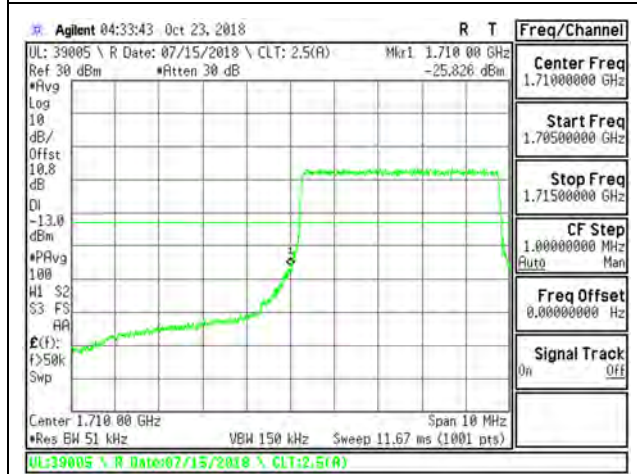

LTE B66 5MHz QPSK Low Channel RB25-0