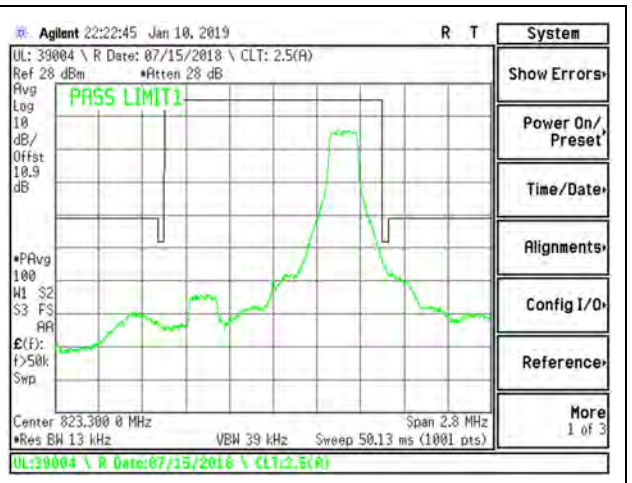

LTE B26 1.4MHz QPSK High Channel RB1-5