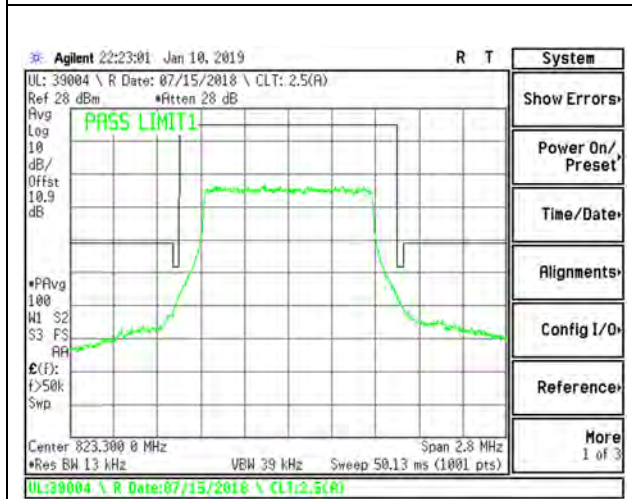

LTE B26 1.4MHz 16QAM Low Channel RB6-0

LTE B26 1.4MHz QPSK High Channel RB1-0

LTE B26 1.4MHz QPSK High Channel RB1-5

LTE B26 1.4MHz 16QAM High Channel RB1-00

LTE B26 1.4MHz 16QAM High Channel RB1-5

LTE B26 1.4MHz QPSK High Channel RB6-0