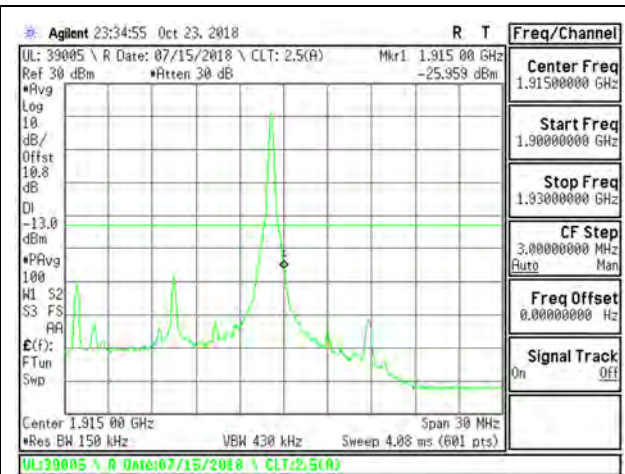

LTE B25 15MHz QPSK High Channel RB1-74