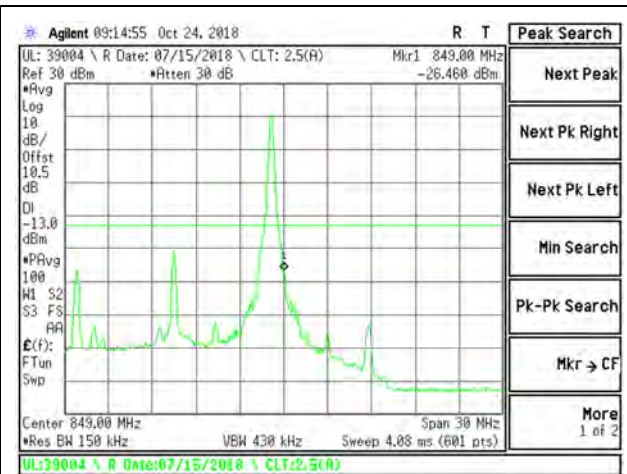

LTE B26 15MHz 16QAM High Channel RB1-74