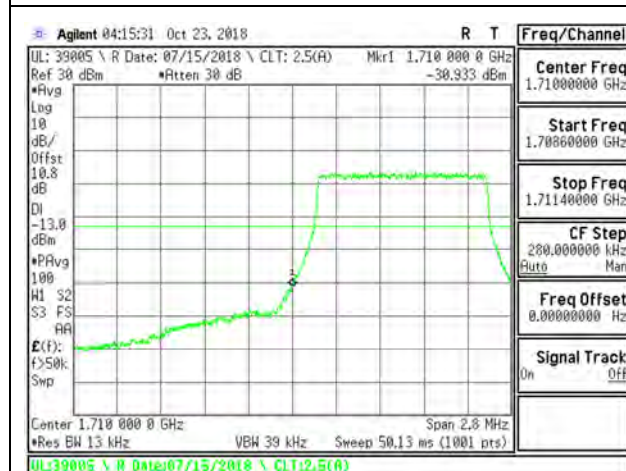

LTE B41 20MHz 16QAM High Channel RB100-0

9.2.16. LTE BAND 66 BANDEDGE

LTE B66 1.4MHz QPSK Low Channel RB1-0

LTE B66 1.4MHz QPSK High Channel RB1-5

LTE B66 1.4MHz QPSK Low Channel RB6-0

LTE B66 1.4MHz QPSK High Channel RB6-0