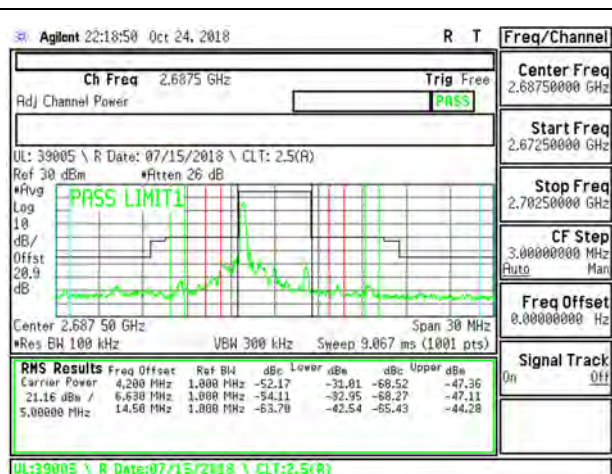

LTE B41 5MHz QPSK High Channel RB1-0