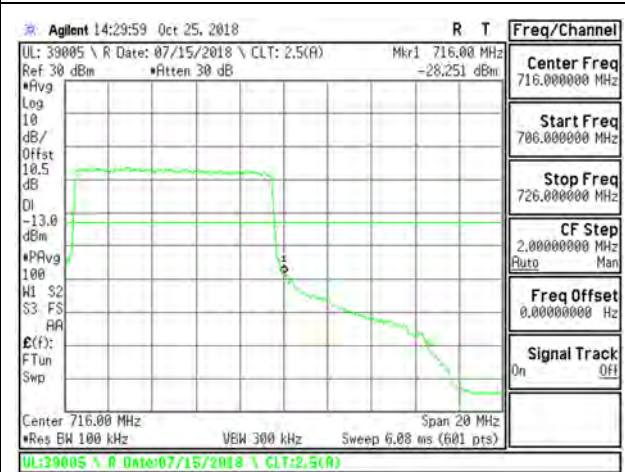

LTE B17 5MHz 16QAM High Channel RB1-24

LTE B17 5MHz 16QAM Low Channel RB25-0

LTE B17 5MHz 16QAM High Channel RB25-0

LTE B17 10MHz QPSK Low Channel RB1-0

LTE B17 10MHz QPSK High Channel RB1-49

LTE B17 10MHz QPSK Low Channel RB50-0

LTE B17 10MHz QPSK High Channel RB50-0

LTE B17 10MHz 16QAM Low Channel RB1-0

LTE B17 10MHz 16QAM High Channel RB1-49

LTE B17 10MHz 16QAM Low Channel RB50-0

LTE B17 10MHz 16QAM High Channel RB50-0

9.2.12. LTE BAND 25 BANDEDGE