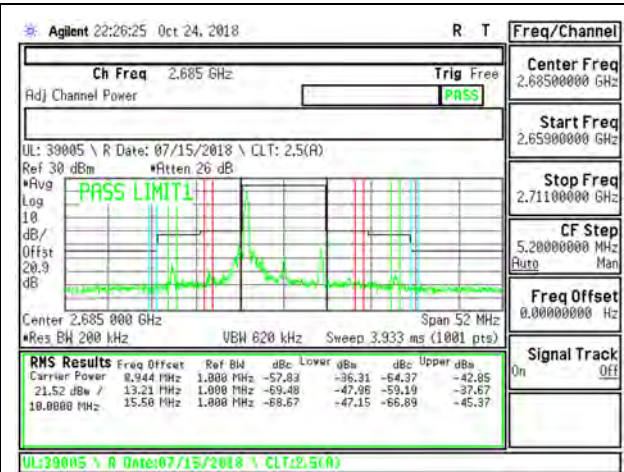

LTE B41 10MHz QPSK High Channel RB1-0