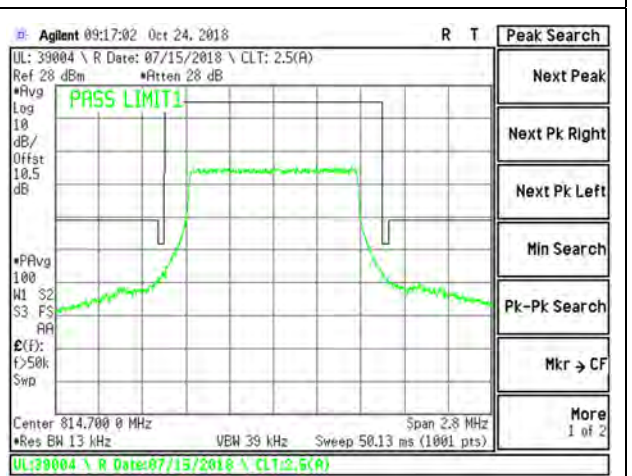

9.2.13. LTE BAND 26 EMISSION MASK (FCC PART 90S)

LTE B26 1.4MHz QPSK Low Channel RB1-0

LTE B26 1.4MHz QPSK Low Channel RB1-5

LTE B26 1.4MHz 16QAM Low Channel RB1-0

LTE B26 1.4MHz 16QAM Low Channel RB1-5

LTE B26 1.4MHz QPSK Low Channel RB6-0