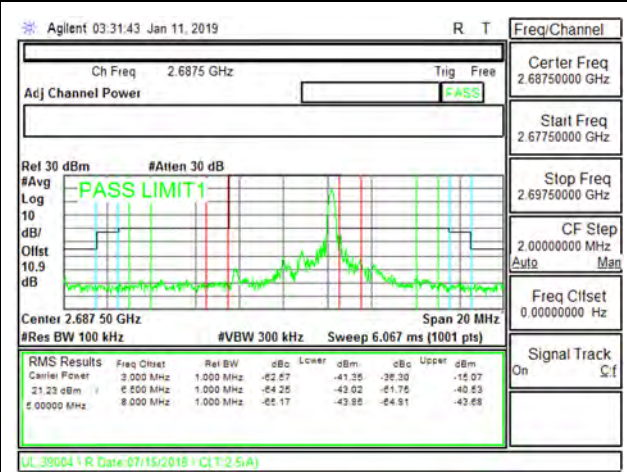

LTE B41 5MHz QPSK High Channel RB25-0

LTE B41 5MHz 16QAM Low Channel RB1-0

LTE B41 5MHz 16QAM High Channel RB1-0

LTE B41 5MHz 16QAM Low Channel RB1-24

LTE B41 5MHz 16QAM High Channel RB1-24

LTE B41 5MHz 16QAM Low Channel RB25-0