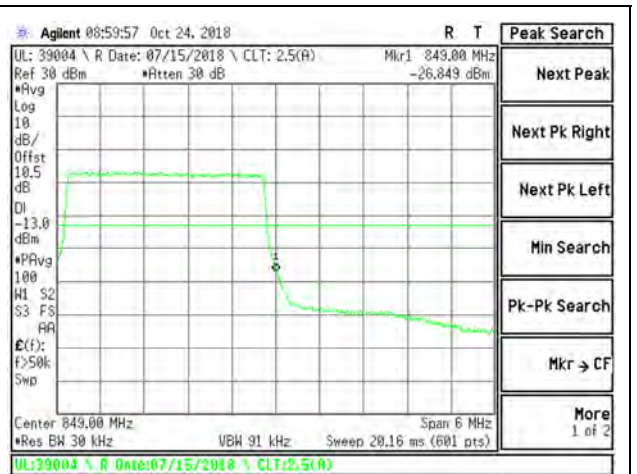

LTE B26 3MHz QPSK High Channel RB15-0