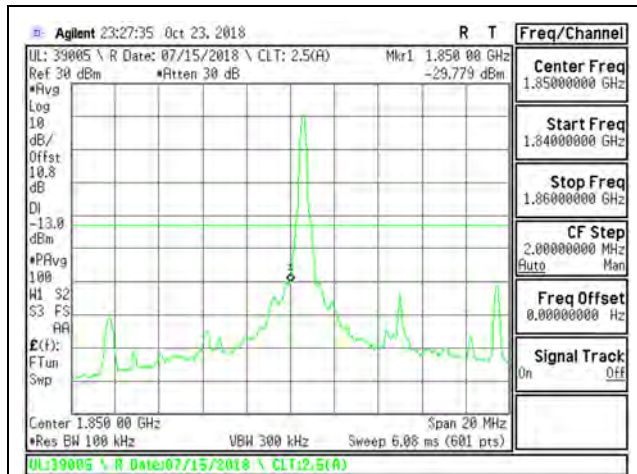

LTE B25 5MHz QPSK Low Channel RB25-0

LTE B25 5MHz QPSK High Channel RB25-0

LTE B25 5MHz 16QAM Low Channel RB1-0

LTE B25 5MHz 16QAM High Channel RB1-24

LTE B25 5MHz 16QAM Low Channel RB25-0

LTE B25 5MHz 16QAM High Channel RB25-0

LTE B25 10MHz QPSK Low Channel RB1-0

LTE B25 10MHz QPSK High Channel RB1-49

LTE B25 10MHz QPSK Low Channel RB50-0

LTE B25 10MHz QPSK High Channel RB50-0

LTE B25 10MHz 16QAM Low Channel RB1-0

LTE B25 10MHz 16QAM High Channel RB1-49