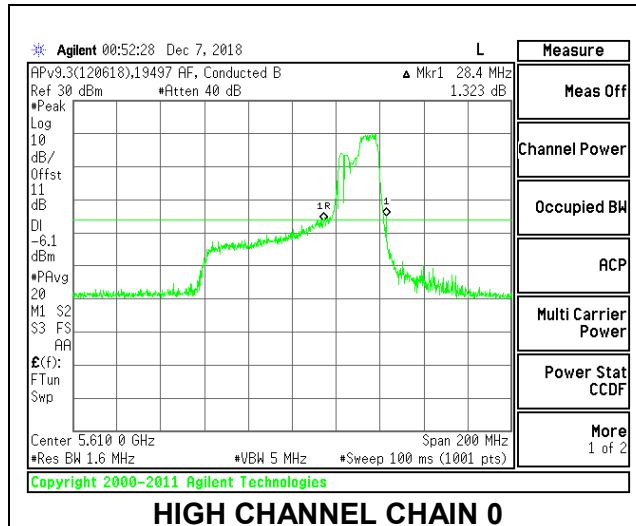

HIGH CHANNEL CHAIN 0