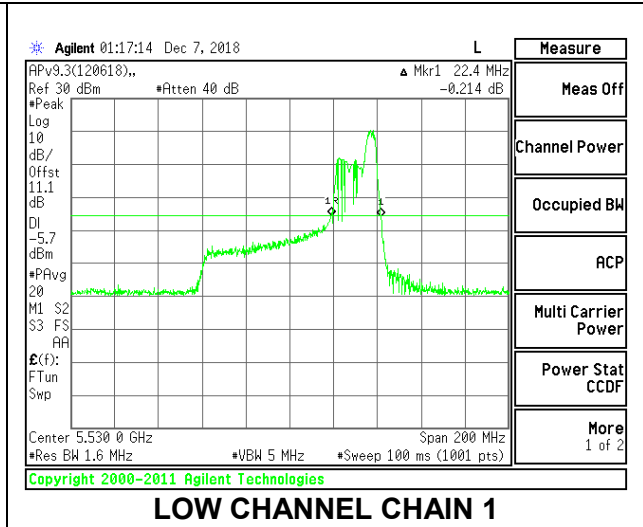

2TX Antenna 1 + Antenna 2 OFDMA MODE – 52-Tones, RU Index 52

Channel	Frequency (MHz)	26 dB Bandwidth Chain 0 (MHz)	26 dB Bandwidth Chain 1 (MHz)
Low	5530	22.40	22.40
High	5610	21.80	22.60
138	5690	29.60	22.80

LOW CHANNEL