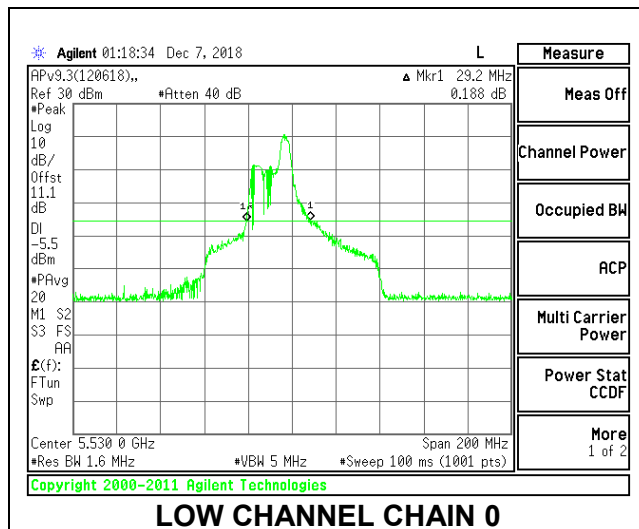

2TX Antenna 1 + Antenna 2 OFDMA MODE – 52-Tones, RU Index 44

Channel	Frequency (MHz)	26 dB Bandwidth Chain 0 (MHz)	26 dB Bandwidth Chain 1 (MHz)
Low	5530	29.20	30.20
High	5610	31.40	30.60
138	5690	36.80	29.20

LOW CHANNEL