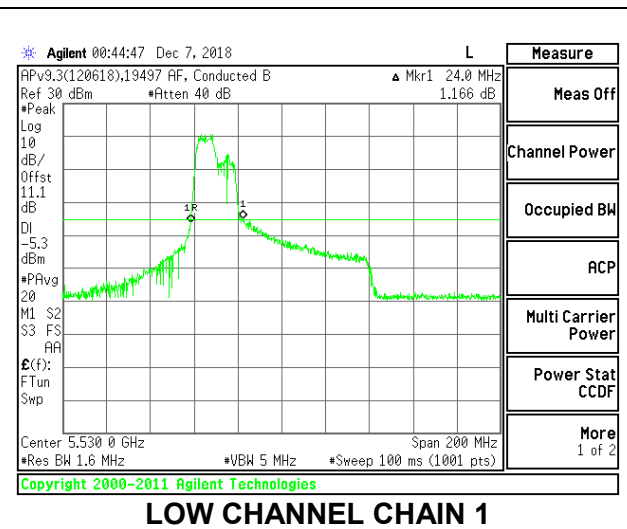

Channel	Frequency (MHz)	26 dB Bandwidth Chain 0 (MHz)	26 dB Bandwidth Chain 1 (MHz)
Low	5530	25.20	24.00
High	5610	22.40	24.80
138	5690	27.80	27.00

**LOW CHANNEL**

**LOW CHANNEL CHAIN 0**

**LOW CHANNEL CHAIN 1**