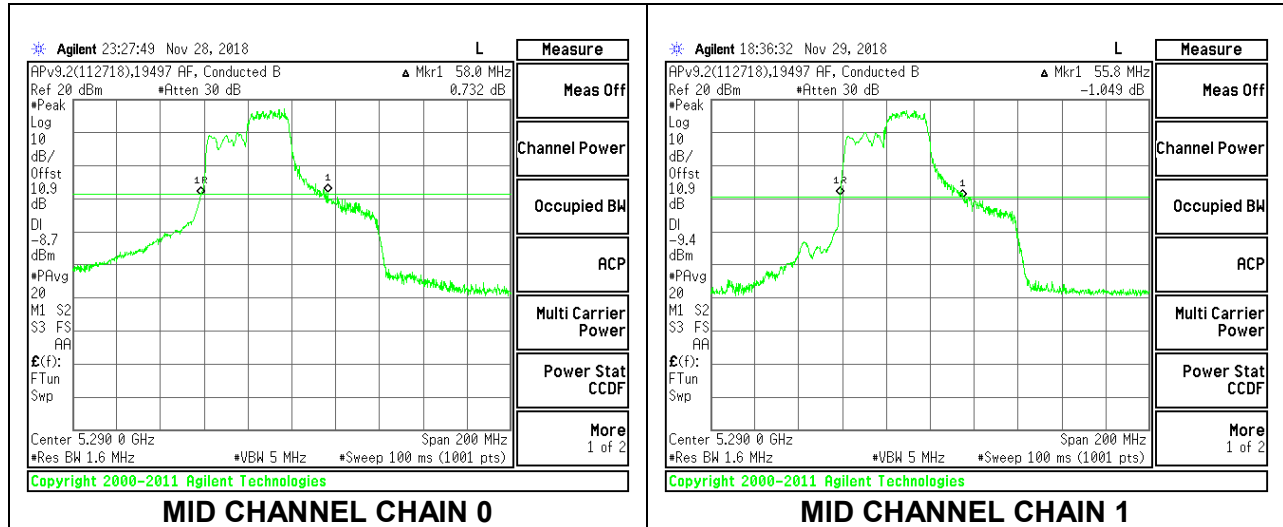

2TX Antenna 1 + Antenna 2 OFDMA MODE – 242-Tones, RU Index 62

Channel	Frequency (MHz)	26 dB Bandwidth Chain 0 (MHz)	26 dB Bandwidth Chain 1 (MHz)
Mid	5290	58.00	55.80

MID CHANNEL