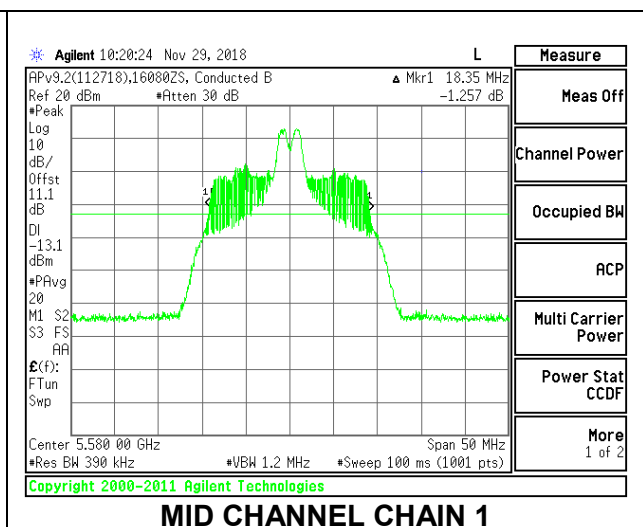

MID CHANNEL