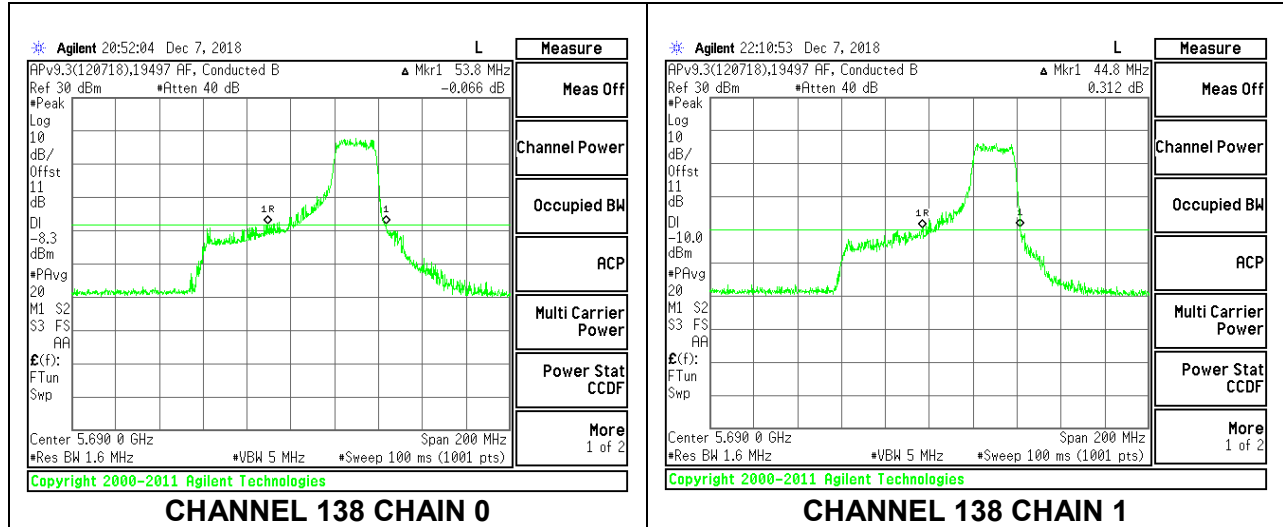

CHANNEL 138