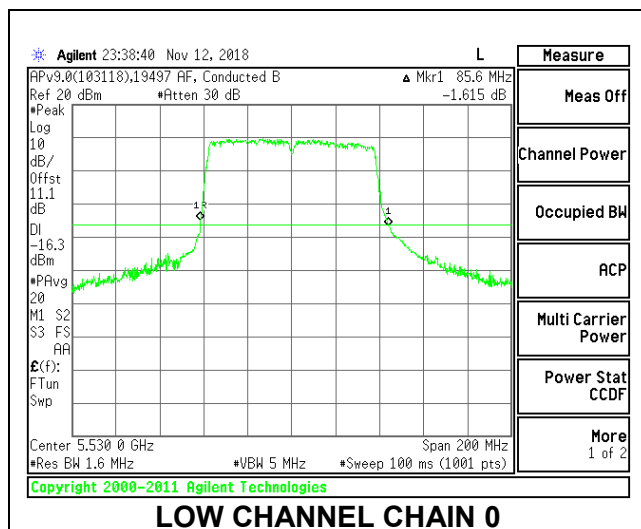

9.2.18. 802.11ac VHT80 MODE IN THE 5.6 GHz BAND

2TX Antenna 1 + Antenna 2 CDD MODE

Channel	Frequency (MHz)	26 dB Bandwidth Chain 0 (MHz)	26 dB Bandwidth Chain 1 (MHz)
Low	5530	85.60	85.00
High	5610	85.60	83.40
138	5690	86.20	86.20

LOW CHANNEL