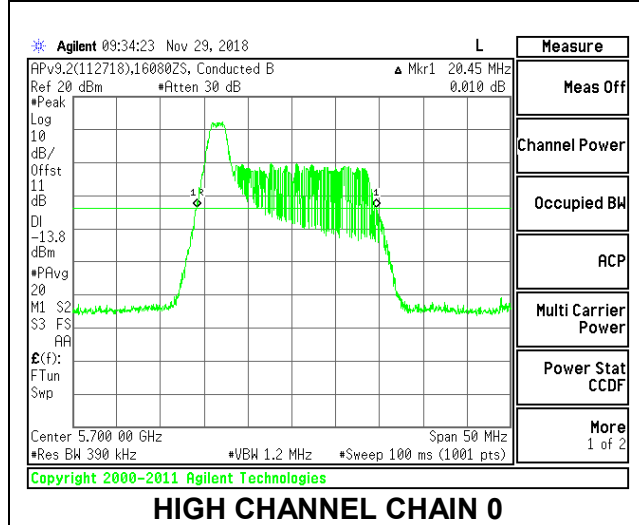

**LOW CHANNEL**

**MID CHANNEL**

**HIGH CHANNEL**

**CHANNEL 144**

**2TX Antenna 1 + Antenna 2 OFDMA MODE – 26-Tones, RU Index 4**

Channel	Frequency (MHz)	26 dB Bandwidth Chain 0 (MHz)	26 dB Bandwidth Chain 1 (MHz)
Low	5500	19.75	18.35
Mid	5580	19.60	18.35
High	5700	19.75	18.25
144	5720	19.45	18.10