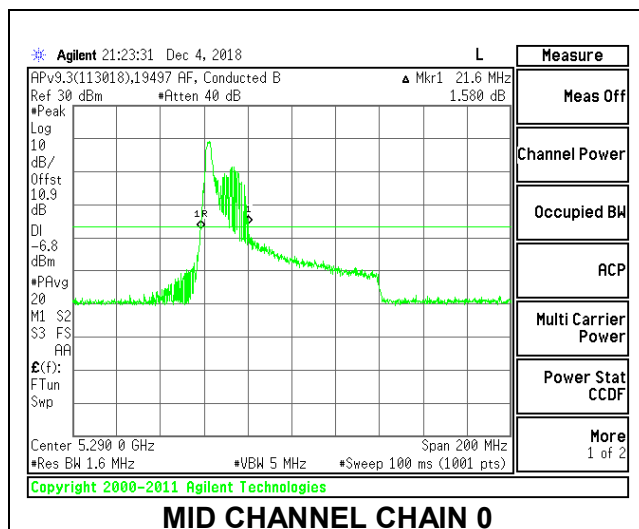

2TX Antenna 1 + Antenna 2 OFDMA MODE – 26-Tones, RU Index 0

Channel	Frequency (MHz)	26 dB Bandwidth Chain 0 (MHz)	26 dB Bandwidth Chain 1 (MHz)
Mid	5290	21.60	21.20

MID CHANNEL