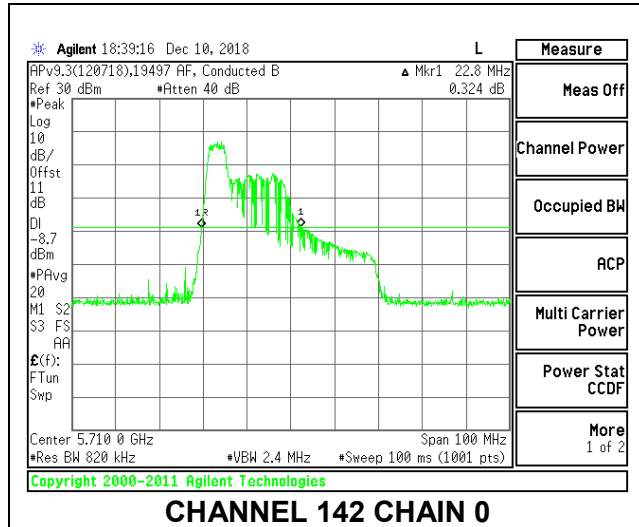

**LOW CHANNEL**

**MID CHANNEL**

**HIGH CHANNEL**

**CHANNEL 142**

**2TX Antenna 1 + Antenna 2 OFDMA MODE – 52-Tones, RU Index 40**

Channel	Frequency (MHz)	26 dB Bandwidth Chain 0 (MHz)	26 dB Bandwidth Chain 1 (MHz)
Low	5510	26.10	25.40
Mid	5550	26.00	25.60
High	5670	26.80	25.40
142	5710	26.70	25.60