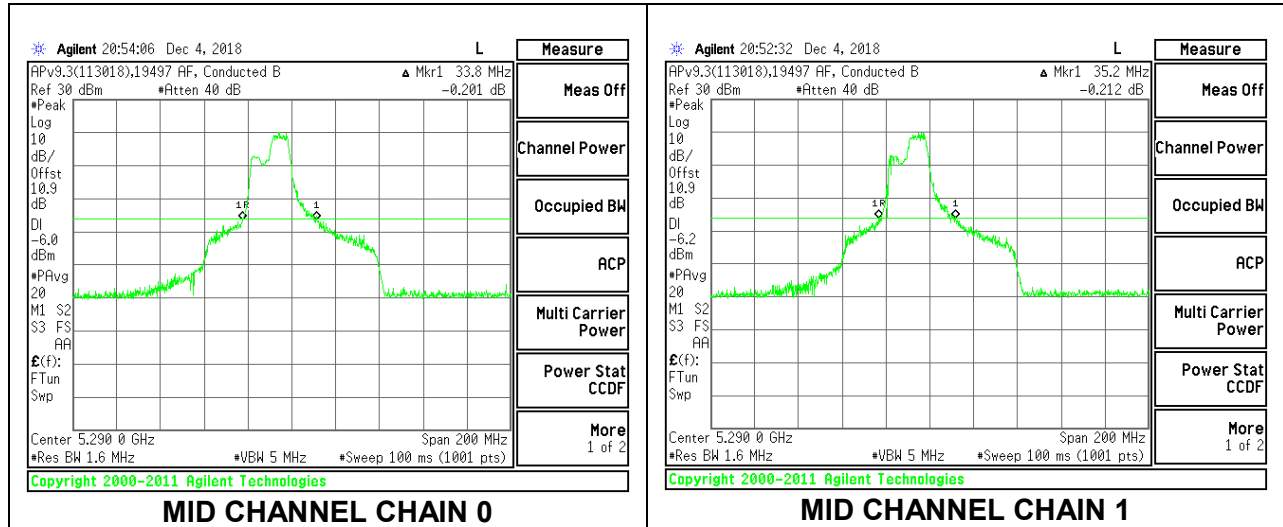

2TX Antenna 1 + Antenna 2 OFDMA MODE – 106-Tones, RU Index 56

Channel	Frequency (MHz)	26 dB Bandwidth Chain 0 (MHz)	26 dB Bandwidth Chain 1 (MHz)
Mid	5290	33.80	35.20

MID CHANNEL