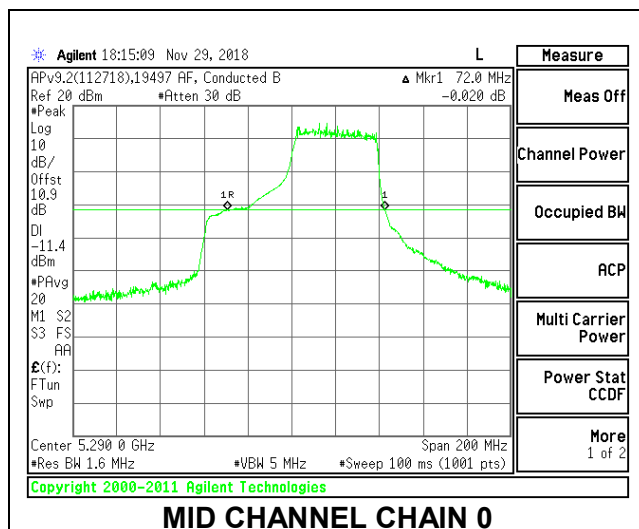

2TX Antenna 1 + Antenna 2 OFDMA MODE – 484-Tones, RU Index 66

Channel	Frequency (MHz)	26 dB Bandwidth Chain 0 (MHz)	26 dB Bandwidth Chain 1 (MHz)
Mid	5290	72.00	72.80

MID CHANNEL