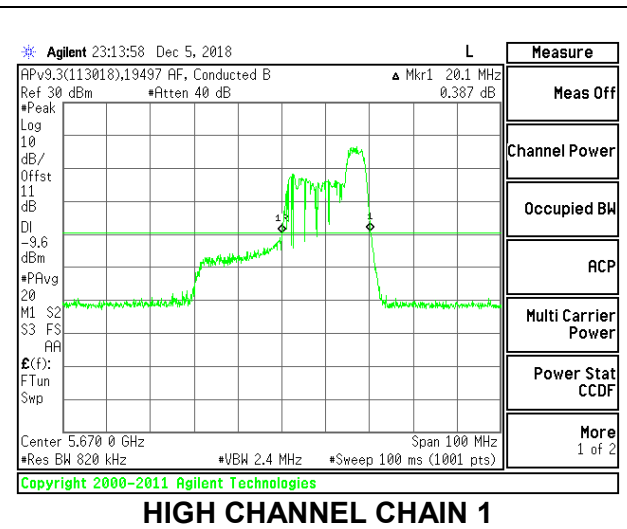

HIGH CHANNEL