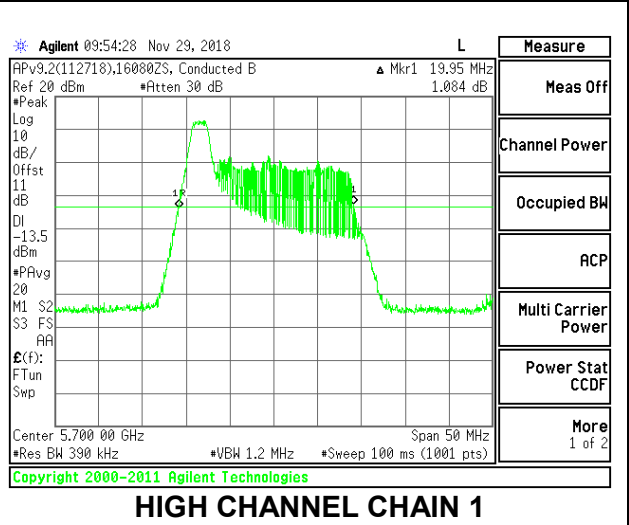

**LOW CHANNEL**

**MID CHANNEL**

**HIGH CHANNEL**

**CHANNEL 144**

**2TX Antenna 1 + Antenna 2 OFDMA MODE – 26-Tones, RU Index 4**

Channel	Frequency (MHz)	26 dB Bandwidth Chain 0 (MHz)	26 dB Bandwidth Chain 1 (MHz)
Low	5500	19.75	18.35
Mid	5580	19.60	18.35
High	5700	19.75	18.25
144	5720	19.45	18.10