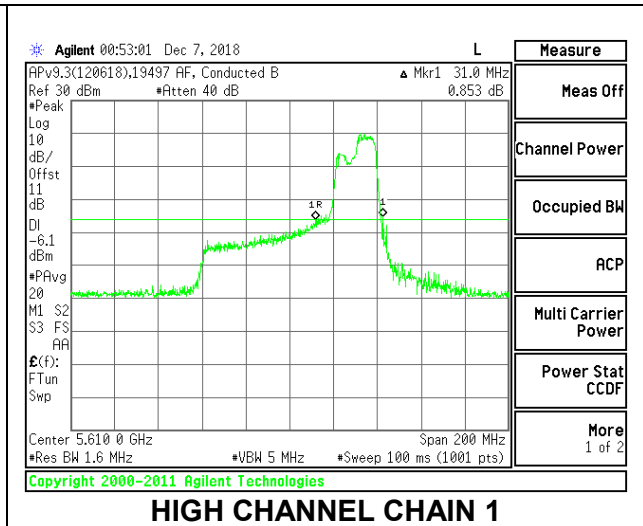

HIGH CHANNEL CHAIN 1