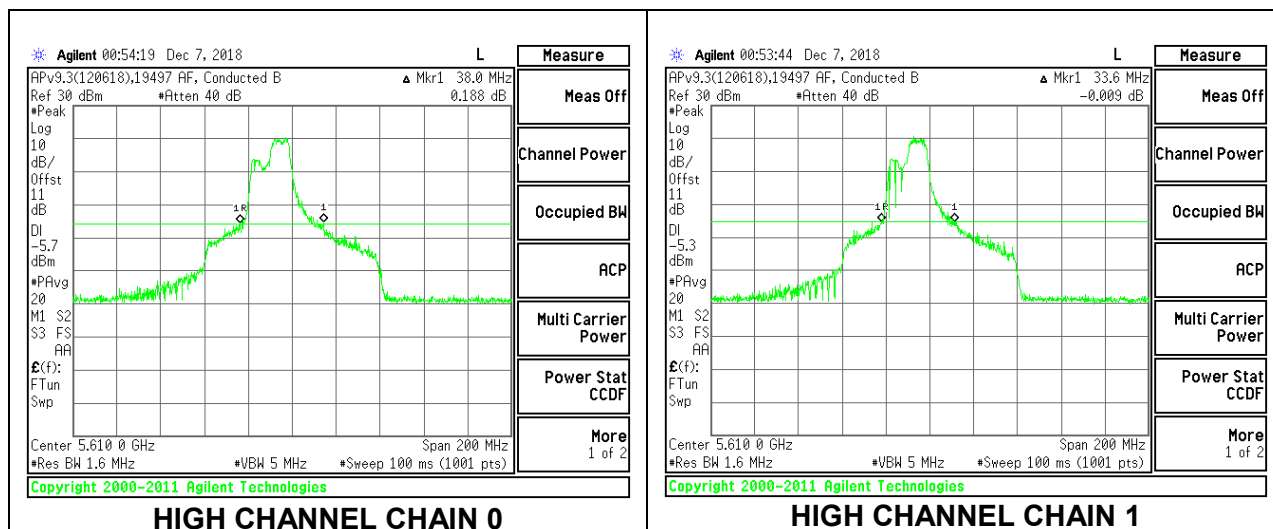

HIGH CHANNEL