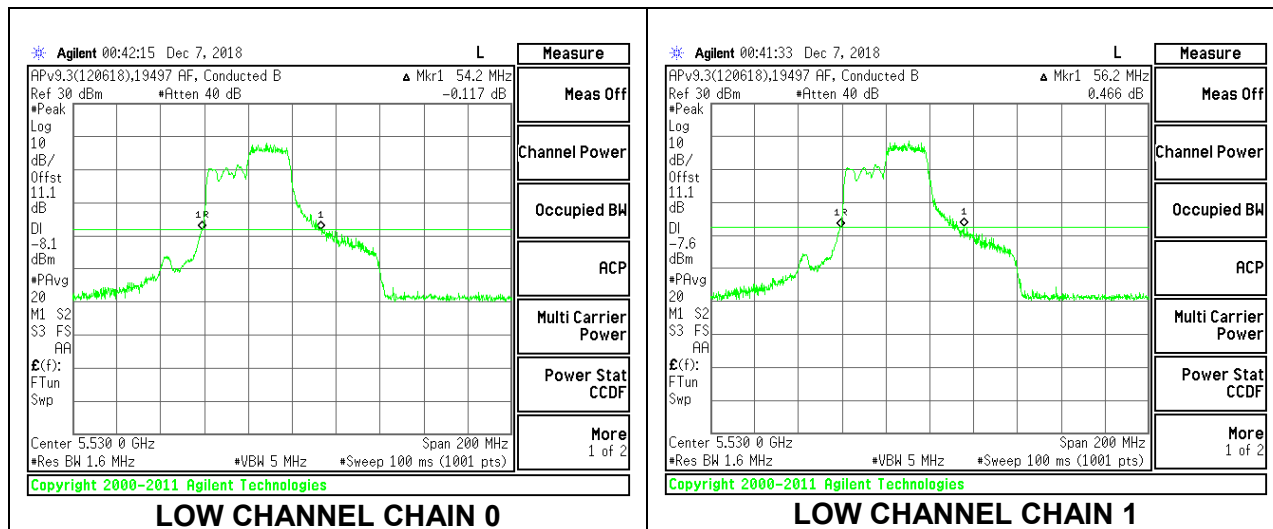

2TX Antenna 1 + Antenna 2 OFDMA MODE – 242-Tones, RU Index 62

Channel	Frequency (MHz)	26 dB Bandwidth Chain 0 (MHz)	26 dB Bandwidth Chain 1 (MHz)
Low	5530	54.20	56.20
High	5610	55.00	57.00
138	5690	55.60	56.60

LOW CHANNEL