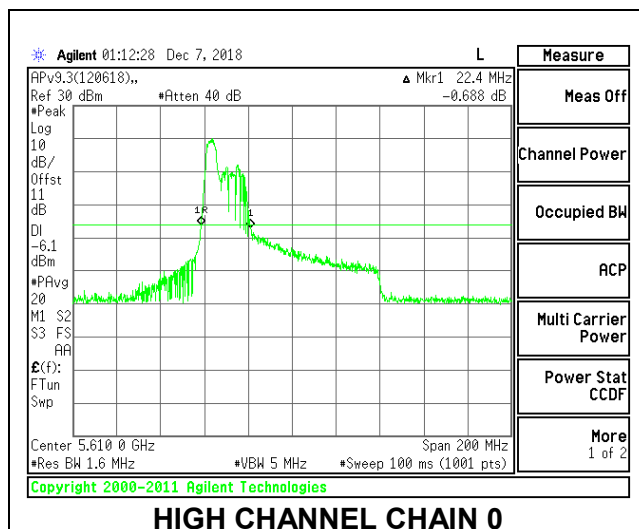

HIGH CHANNEL CHAIN 0