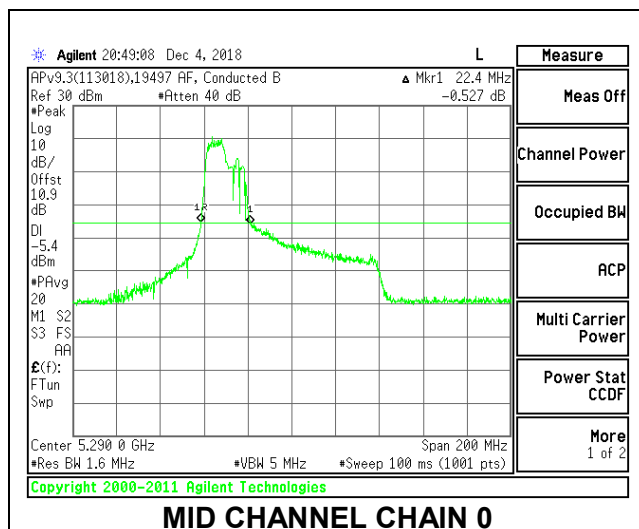

2TX Antenna 1 + Antenna 2 OFDMA MODE – 106-Tones, RU Index 53

Channel	Frequency (MHz)	26 dB Bandwidth Chain 0 (MHz)	26 dB Bandwidth Chain 1 (MHz)
Mid	5290	22.40	24.40

MID CHANNEL