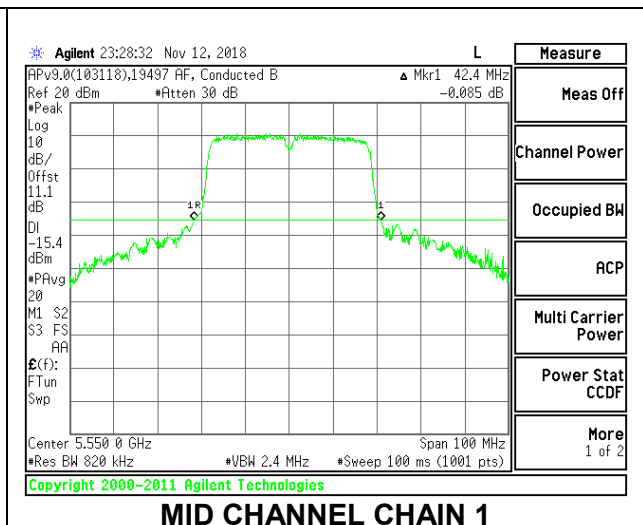

MID CHANNEL