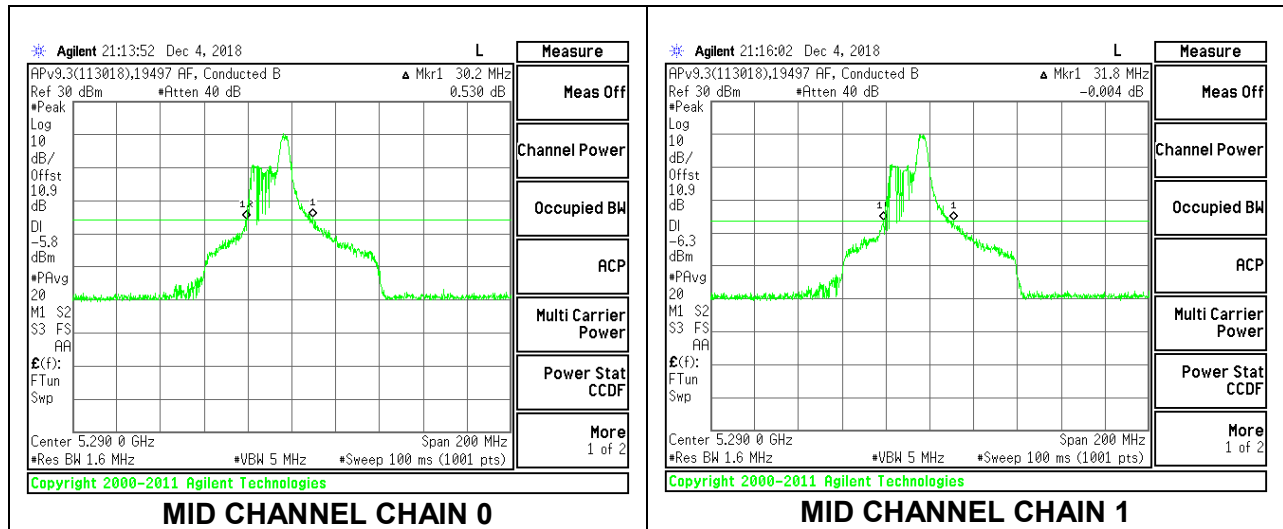

2TX Antenna 1 + Antenna 2 OFDMA MODE – 52-Tones, RU Index 44

Channel	Frequency (MHz)	26 dB Bandwidth Chain 0 (MHz)	26 dB Bandwidth Chain 1 (MHz)
Mid	5290	30.20	31.80

MID CHANNEL