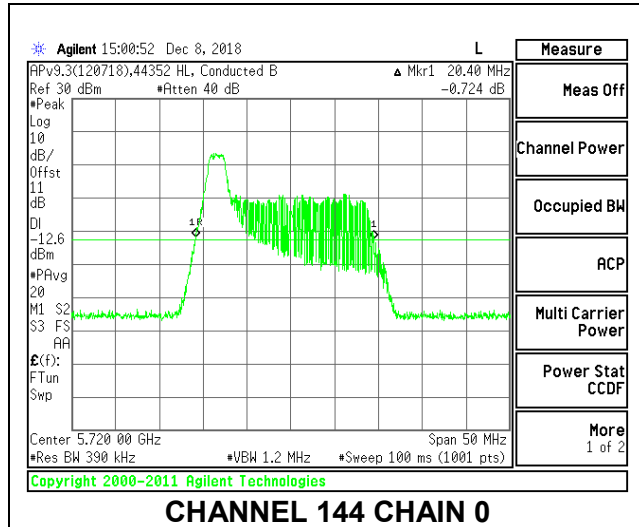

**LOW CHANNEL**

**MID CHANNEL**

**HIGH CHANNEL**

**CHANNEL 144**

**2TX Antenna 1 + Antenna 2 OFDMA MODE – 26-Tones, RU Index 4**

Channel	Frequency (MHz)	26 dB Bandwidth Chain 0 (MHz)	26 dB Bandwidth Chain 1 (MHz)
Low	5500	19.75	18.35
Mid	5580	19.60	18.35
High	5700	19.75	18.25
144	5720	19.45	18.10