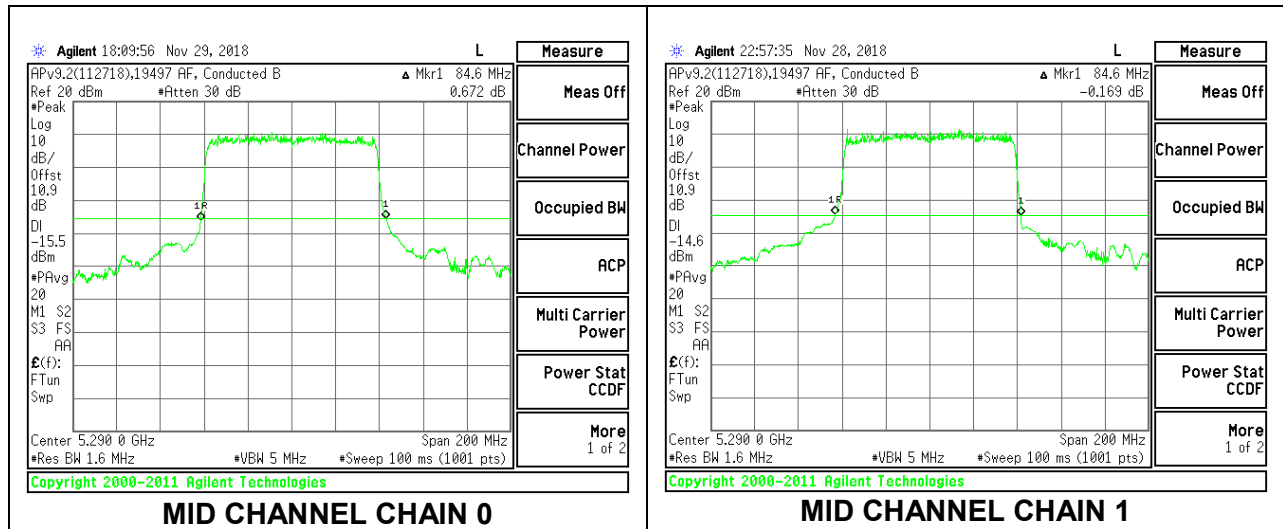

9.2.14. 802.11ax HE80 MODE IN THE 5.3 GHz BAND

2TX Antenna 1 + Antenna 2 OFDMA MODE – 996-Tones, RU Index 67

Channel	Frequency (MHz)	26 dB Bandwidth Chain 0 (MHz)	26 dB Bandwidth Chain 1 (MHz)
Mid	5290	84.60	84.60

MID CHANNEL