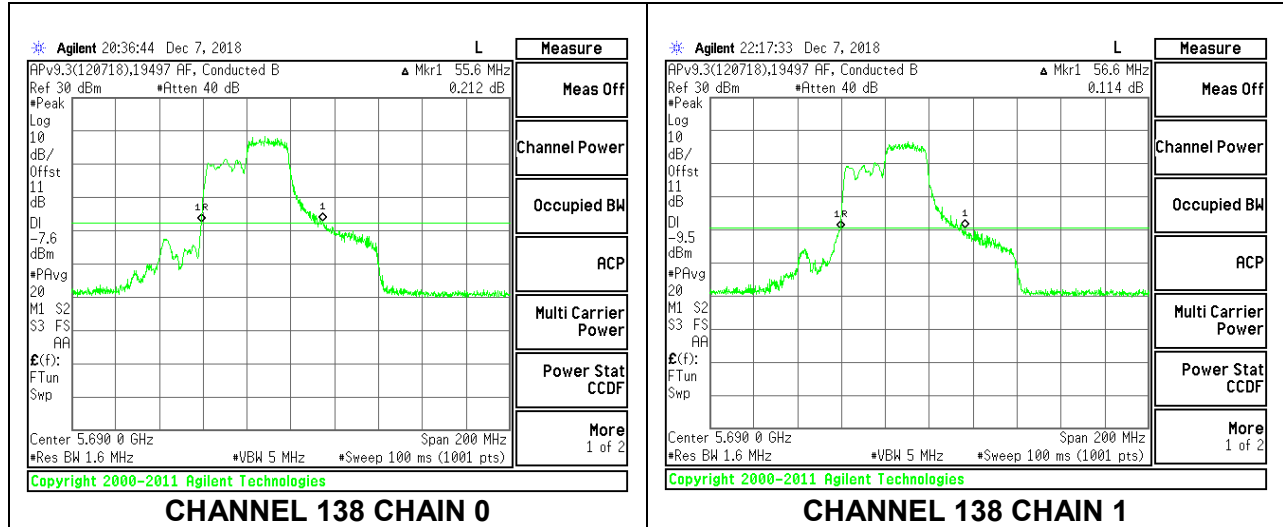

Channel	Frequency (MHz)	26 dB Bandwidth Chain 0 (MHz)	26 dB Bandwidth Chain 1 (MHz)
Low	5530	54.20	56.20
High	5610	55.00	57.00
138	5690	55.60	56.60

**LOW CHANNEL**

**HIGH CHANNEL**

**CHANNEL 138**

**CHANNEL 138 CHAIN 0**