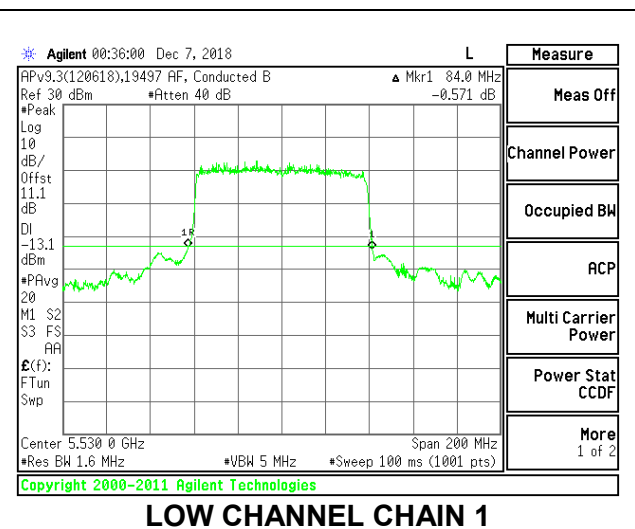

9.2.21. 802.11ax HE80 MODE IN THE 5.6 GHz BAND

2TX Antenna 1 + Antenna 2 OFDMA MODE – 996-Tones, RU Index 67

Channel	Frequency (MHz)	26 dB Bandwidth Chain 0 (MHz)	26 dB Bandwidth Chain 1 (MHz)
Low	5530	83.40	84.00
High	5610	83.20	83.80
138	5690	82.60	82.40

LOW CHANNEL