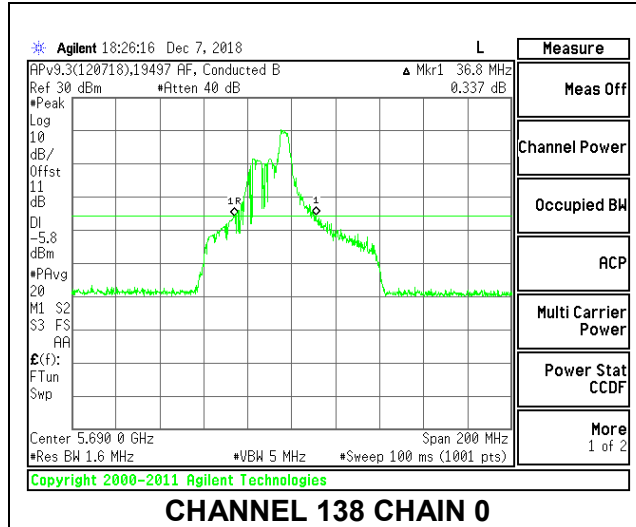

CHANNEL 138