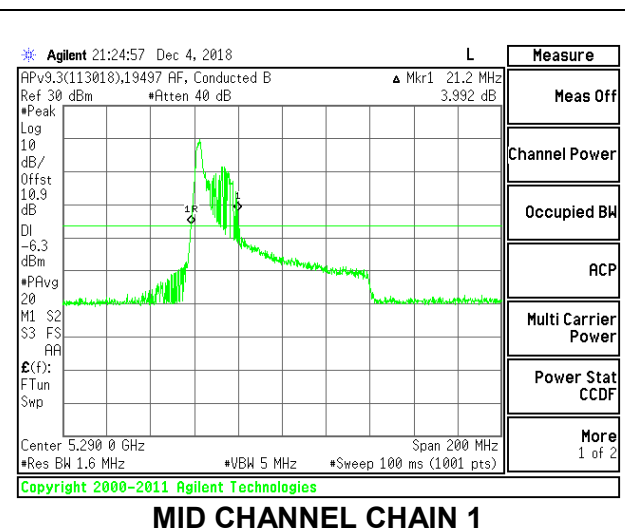

2TX Antenna 1 + Antenna 2 OFDMA MODE – 26-Tones, RU Index 0

Channel	Frequency (MHz)	26 dB Bandwidth Chain 0 (MHz)	26 dB Bandwidth Chain 1 (MHz)
Mid	5290	21.60	21.20

MID CHANNEL