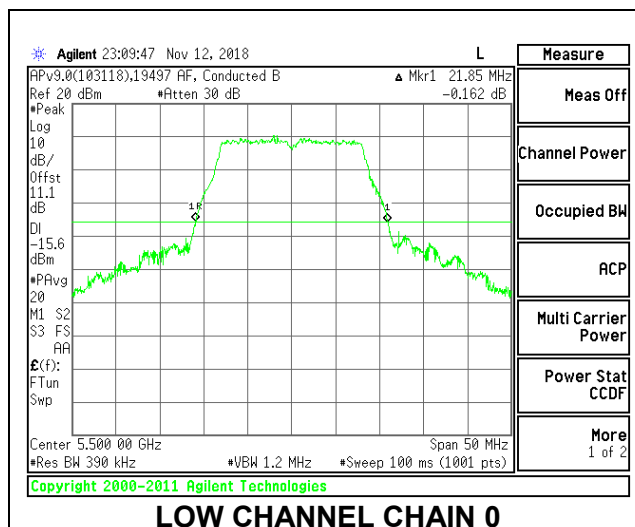

9.2.15. 802.11a MODE IN THE 5.6 GHz BAND

2TX Antenna 1 + Antenna 2 CDD MODE

Channel	Frequency (MHz)	26 dB Bandwidth	
		Chain 0 (MHz)	Chain 1 (MHz)
Low	5500	21.85	22.20
Mid	5580	21.85	22.05
High	5700	21.90	22.25
144	5720	21.95	22.05

LOW CHANNEL