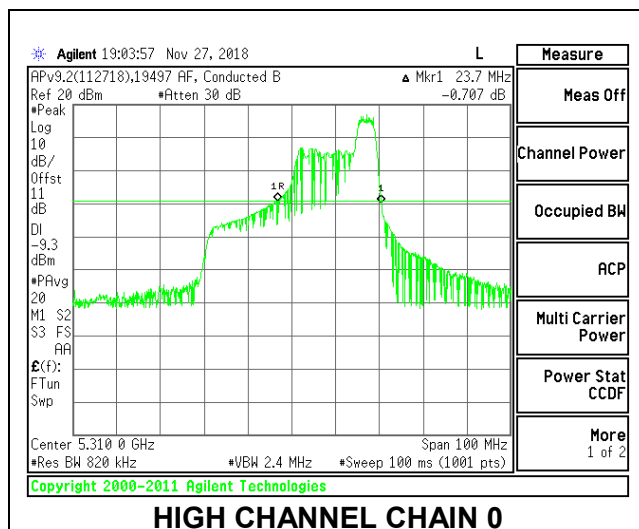

**2TX Antenna 1 + Antenna 2 OFDMA MODE – 52-Tones, RU Index 44**

Channel	Frequency (MHz)	26 dB Bandwidth	
		Chain 0 (MHz)	Chain 1 (MHz)
Low	5270	23.70	20.10
High	5310	23.70	20.20

**LOW CHANNEL**

**HIGH CHANNEL**