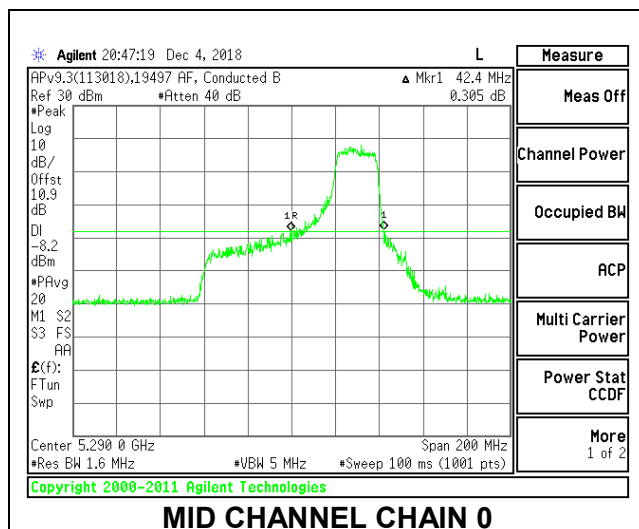

2TX Antenna 1 + Antenna 2 OFDMA MODE – 242-Tones, RU Index 64

Channel	Frequency (MHz)	26 dB Bandwidth Chain 0 (MHz)	26 dB Bandwidth Chain 1 (MHz)
Mid	5290	42.40	44.40

MID CHANNEL