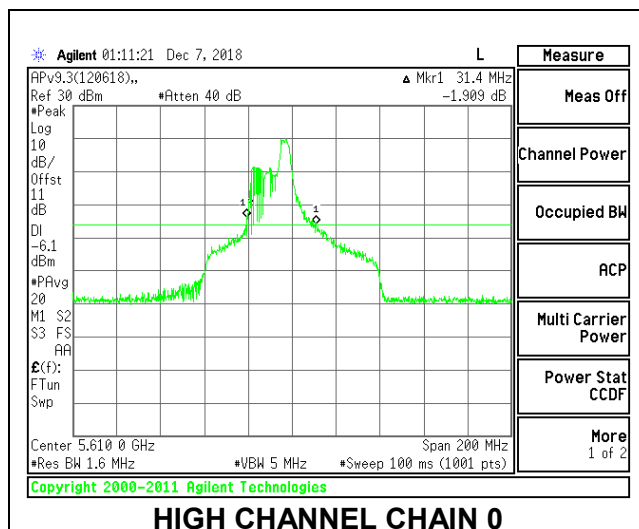

HIGH CHANNEL