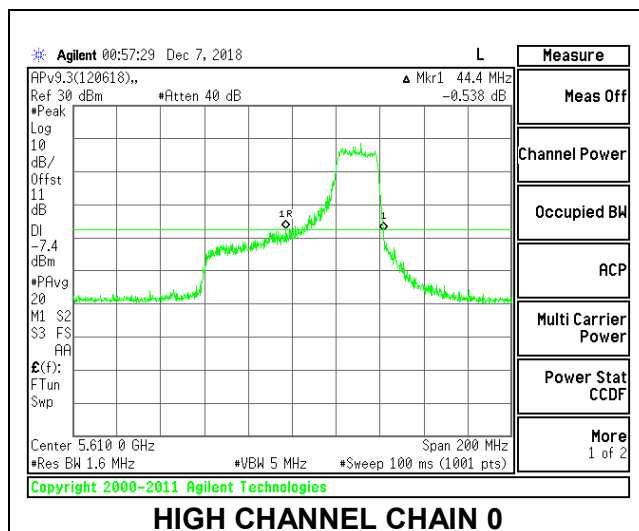

HIGH CHANNEL CHAIN 0