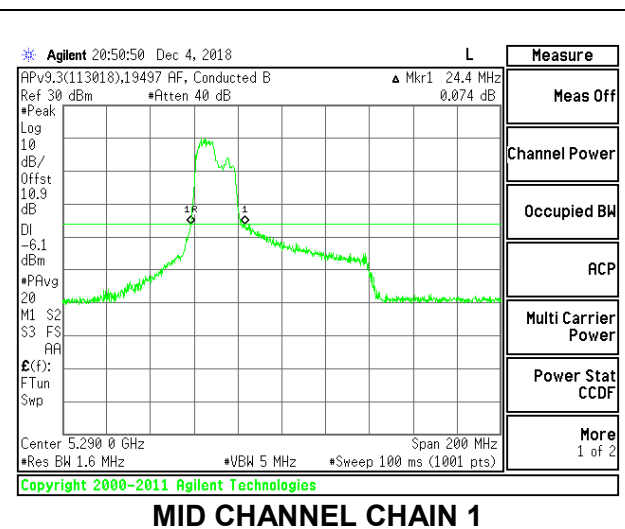

**MID CHANNEL**

**2TX Antenna 1 + Antenna 2 OFDMA MODE – 242-Tones, RU Index 64**

Channel	Frequency (MHz)	26 dB Bandwidth Chain 0 (MHz)	26 dB Bandwidth Chain 1 (MHz)
Mid	5290	42.40	44.40

**MID CHANNEL**

**2TX Antenna 1 + Antenna 2 OFDMA MODE – 106-Tones, RU Index 53**

Channel	Frequency (MHz)	26 dB Bandwidth Chain 0 (MHz)	26 dB Bandwidth Chain 1 (MHz)
Mid	5290	22.40	24.40

**MID CHANNEL**

**2TX Antenna 1 + Antenna 2 OFDMA MODE – 106-Tones, RU Index 56**

Channel	Frequency (MHz)	26 dB Bandwidth Chain 0 (MHz)	26 dB Bandwidth Chain 1 (MHz)
Mid	5290	33.80	35.20