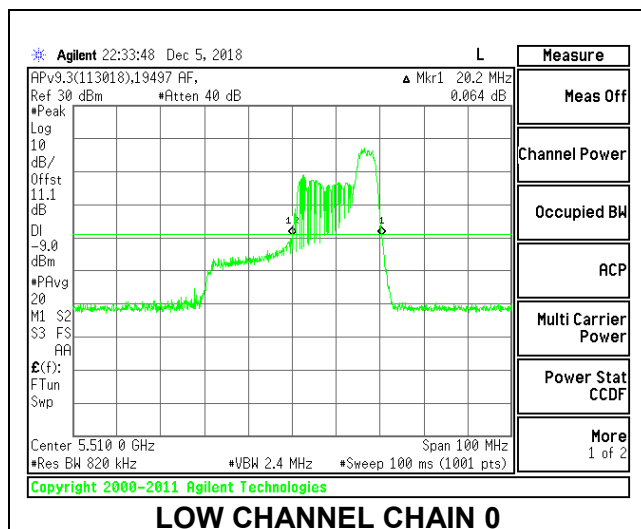

2TX Antenna 1 + Antenna 2 OFDMA MODE – 52-Tones, RU Index 44

Channel	Frequency (MHz)	26 dB Bandwidth Chain 0 (MHz)	26 dB Bandwidth Chain 1 (MHz)
Low	5510	20.20	20.20
Mid	5550	20.00	20.20
High	5670	19.90	20.10
142	5710	23.40	20.00

LOW CHANNEL