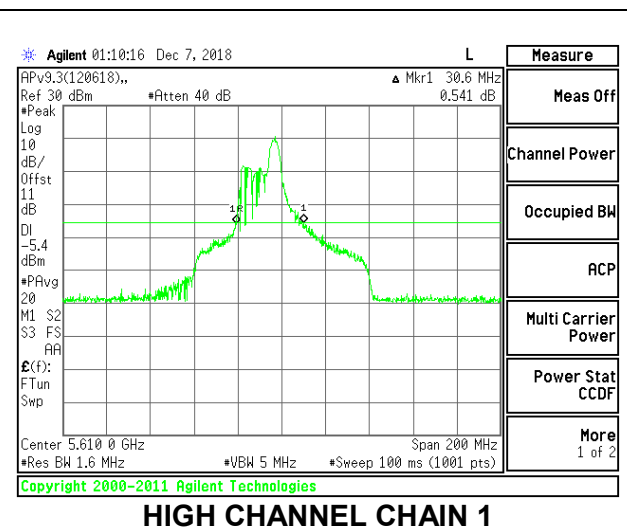

HIGH CHANNEL