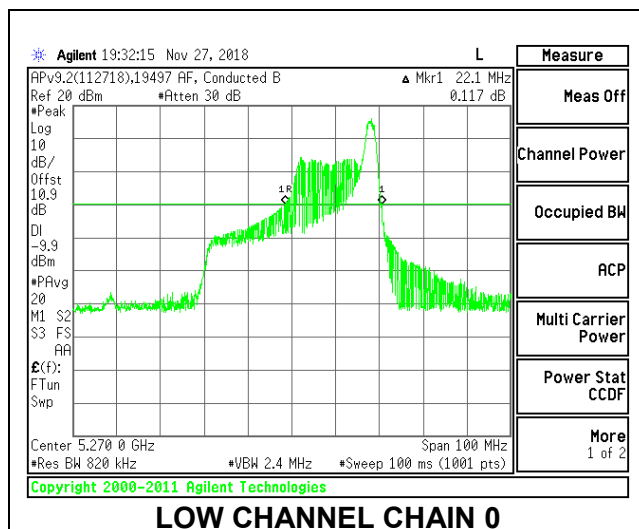

2TX Antenna 1 + Antenna 2 OFDMA MODE – 26-Tones, RU Index 17

Channel	Frequency (MHz)	26 dB Bandwidth Chain 0 (MHz)	26 dB Bandwidth Chain 1 (MHz)
Low	5270	22.10	20.00
High	5310	21.70	19.70

LOW CHANNEL

LOW CHANNEL CHAIN 0