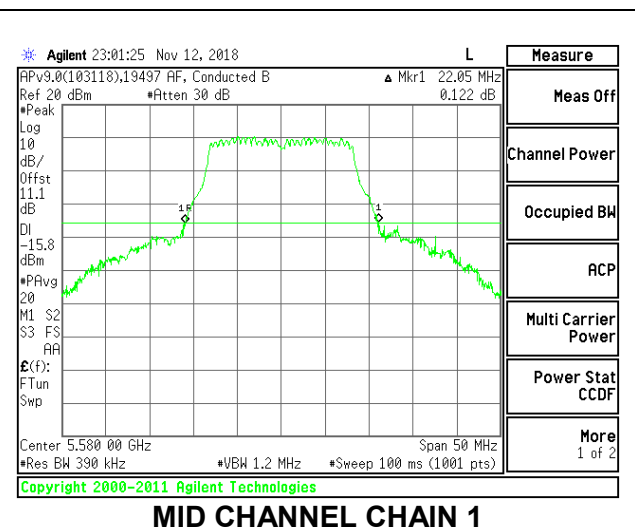

MID CHANNEL