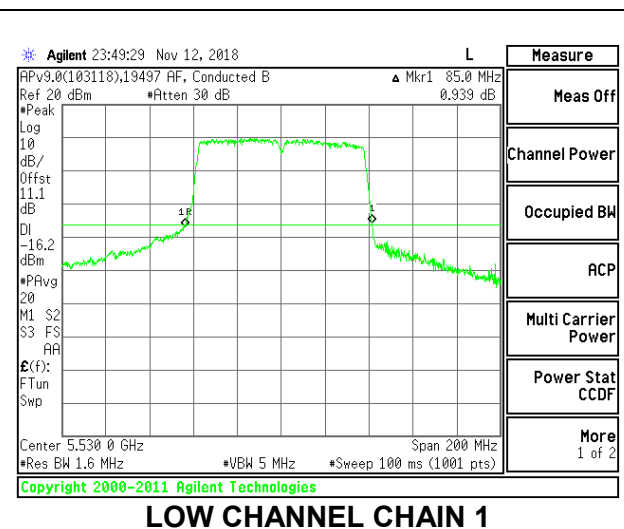

9.2.18. 802.11ac VHT80 MODE IN THE 5.6 GHz BAND

2TX Antenna 1 + Antenna 2 CDD MODE

Channel	Frequency (MHz)	26 dB Bandwidth Chain 0 (MHz)	26 dB Bandwidth Chain 1 (MHz)
Low	5530	85.60	85.00
High	5610	85.60	83.40
138	5690	86.20	86.20

LOW CHANNEL