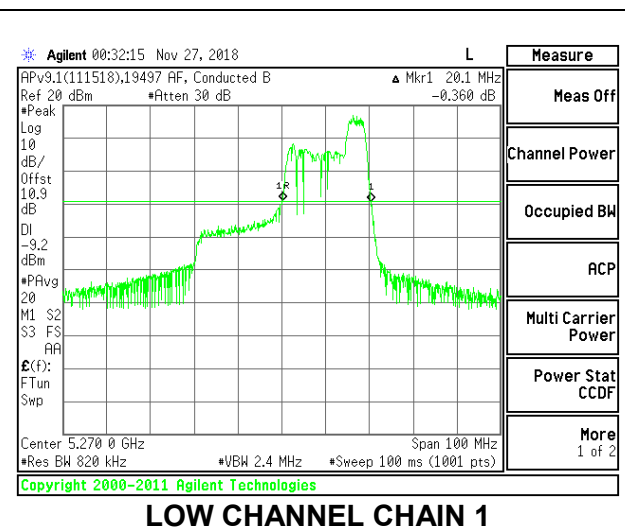

**2TX Antenna 1 + Antenna 2 OFDMA MODE – 52-Tones, RU Index 44**

Channel	Frequency (MHz)	26 dB Bandwidth	
		Chain 0 (MHz)	Chain 1 (MHz)
Low	5270	23.70	20.10
High	5310	23.70	20.20

**LOW CHANNEL**

**HIGH CHANNEL**