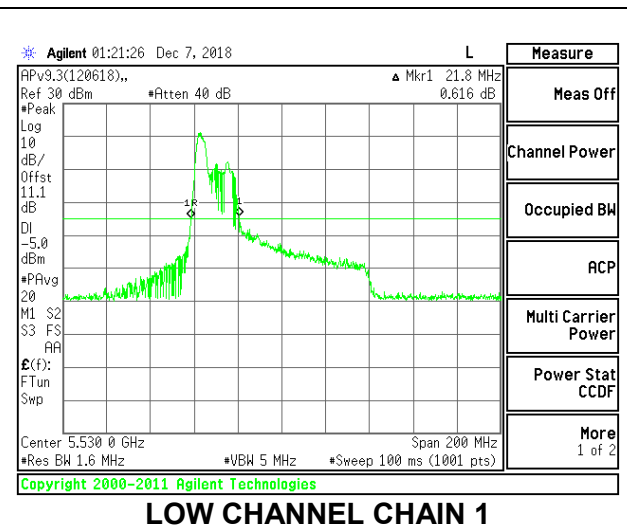

Channel	Frequency (MHz)	26 dB Bandwidth Chain 0 (MHz)	26 dB Bandwidth Chain 1 (MHz)
Low	5530	22.00	21.80
High	5610	22.40	21.40
138	5690	24.00	22.20

**LOW CHANNEL**

**LOW CHANNEL CHAIN 0**

**LOW CHANNEL CHAIN 1**