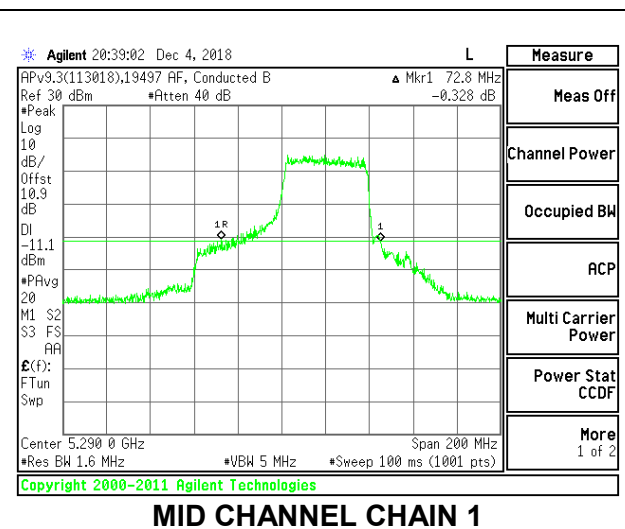

2TX Antenna 1 + Antenna 2 OFDMA MODE – 484-Tones, RU Index 66

Channel	Frequency (MHz)	26 dB Bandwidth Chain 0 (MHz)	26 dB Bandwidth Chain 1 (MHz)
Mid	5290	72.00	72.80

MID CHANNEL