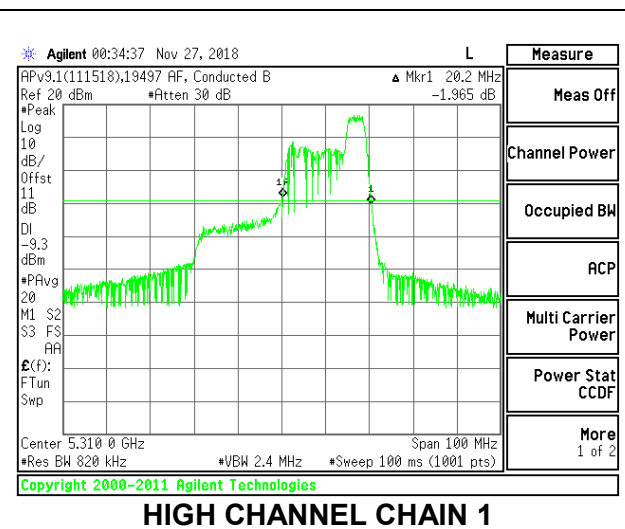

**2TX Antenna 1 + Antenna 2 OFDMA MODE – 52-Tones, RU Index 44**

Channel	Frequency (MHz)	26 dB Bandwidth	
		Chain 0 (MHz)	Chain 1 (MHz)
Low	5270	23.70	20.10
High	5310	23.70	20.20

**LOW CHANNEL**

**HIGH CHANNEL**