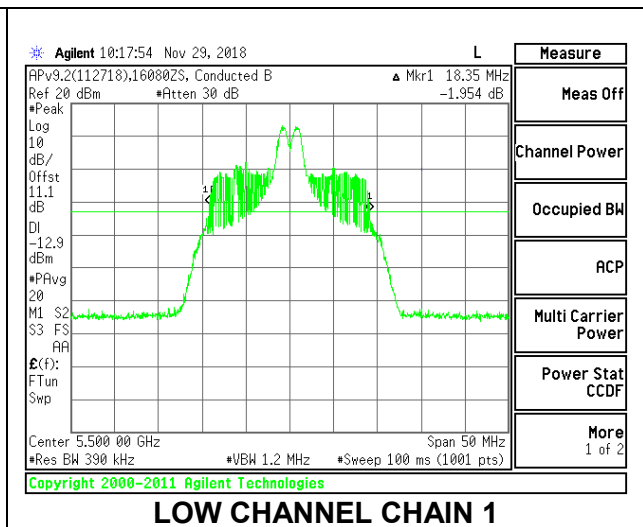

2TX Antenna 1 + Antenna 2 OFDMA MODE – 26-Tones, RU Index 4

Channel	Frequency (MHz)	26 dB Bandwidth Chain 0 (MHz)	26 dB Bandwidth Chain 1 (MHz)
Low	5500	19.75	18.35
Mid	5580	19.60	18.35
High	5700	19.75	18.25
144	5720	19.45	18.10

LOW CHANNEL