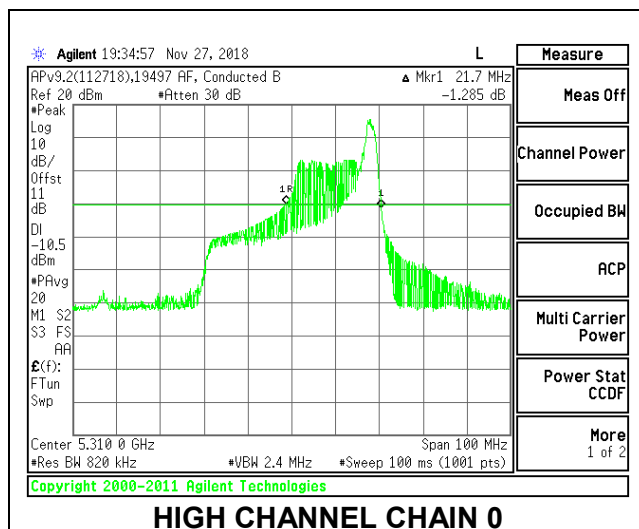

**2TX Antenna 1 + Antenna 2 OFDMA MODE – 26-Tones, RU Index 17**

Channel	Frequency (MHz)	26 dB Bandwidth Chain 0 (MHz)	26 dB Bandwidth Chain 1 (MHz)
Low	5270	22.10	20.00
High	5310	21.70	19.70

**LOW CHANNEL**

**LOW CHANNEL CHAIN 0**

**LOW CHANNEL CHAIN 1**

**HIGH CHANNEL**

**HIGH CHANNEL CHAIN 0**

**HIGH CHANNEL CHAIN 1**