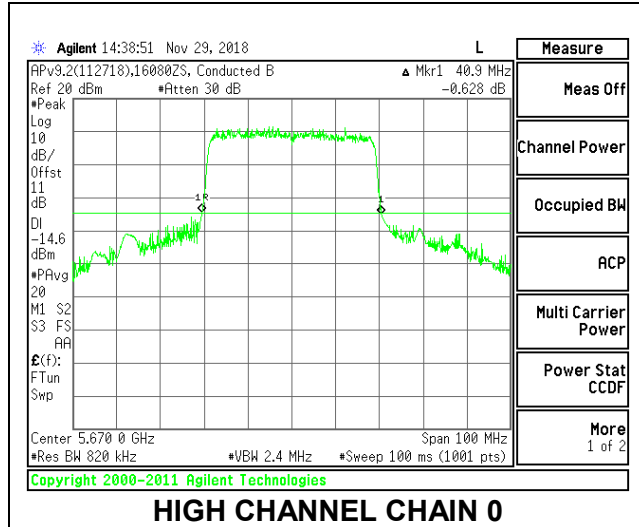

HIGH CHANNEL