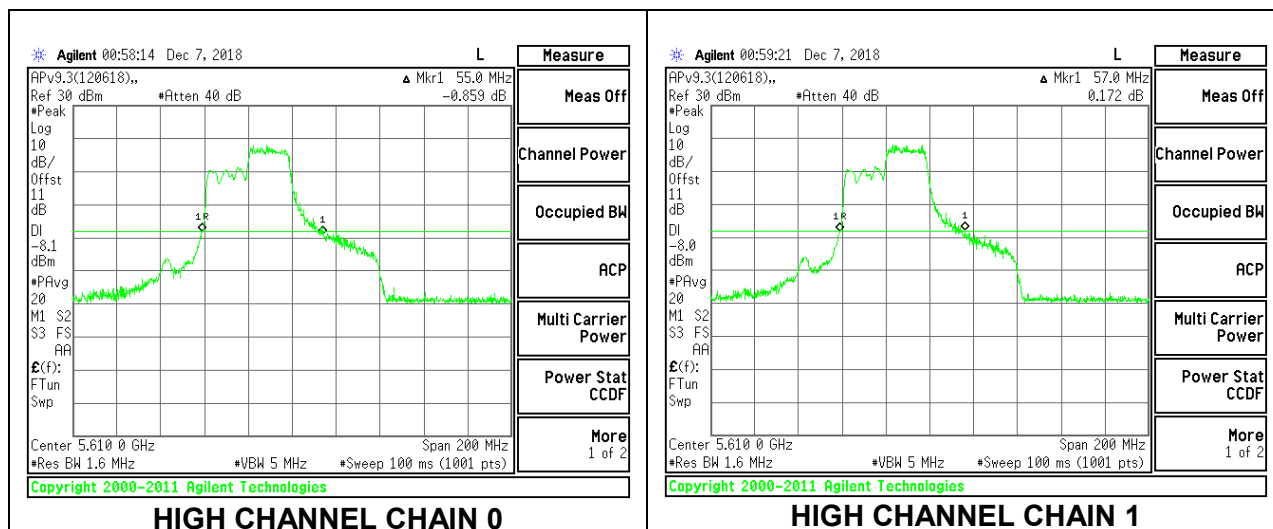

HIGH CHANNEL