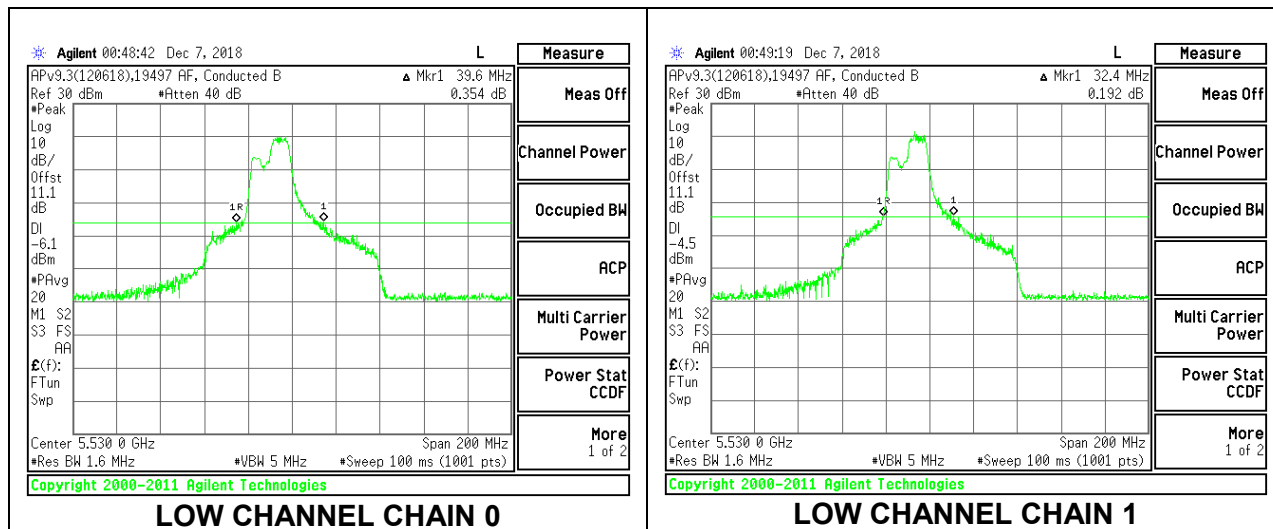

2TX Antenna 1 + Antenna 2 OFDMA MODE – 106-Tones, RU Index 56

Channel	Frequency (MHz)	26 dB Bandwidth Chain 0 (MHz)	26 dB Bandwidth Chain 1 (MHz)
Low	5530	39.60	32.40
High	5610	38.00	33.60
138	5690	41.00	33.20

LOW CHANNEL