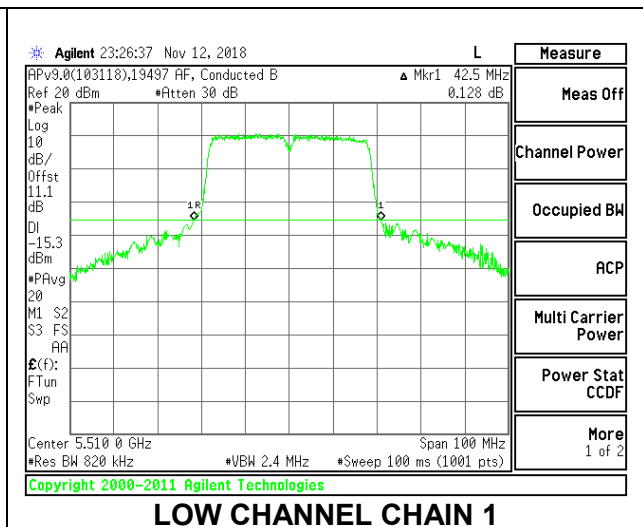

9.2.17. 802.11n HT40 MODE IN THE 5.6 GHz BAND

2TX Antenna 1 + Antenna 2 CDD MODE

Channel	Frequency (MHz)	26 dB Bandwidth Chain 0 (MHz)	26 dB Bandwidth Chain 1 (MHz)
Low	5510	42.50	42.50
Mid	5550	42.50	42.40
High	5670	42.10	41.90
142	5710	42.60	45.30

LOW CHANNEL