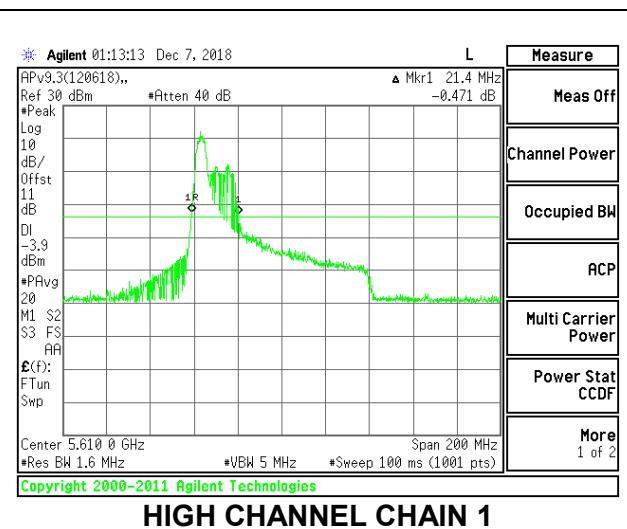

HIGH CHANNEL CHAIN 1