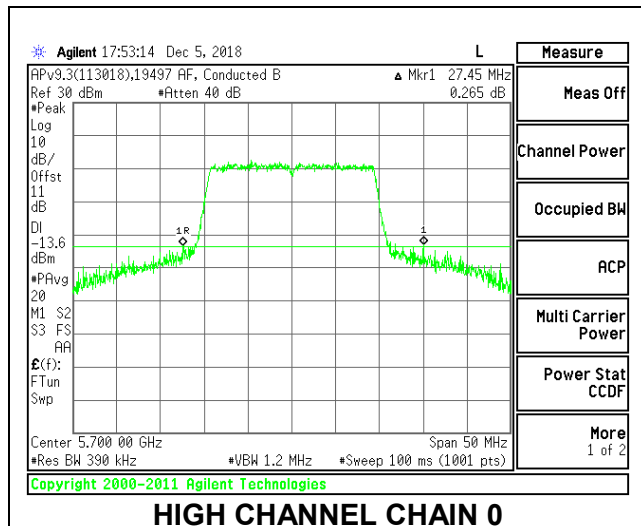

HIGH CHANNEL

HIGH CHANNEL CHAIN 0