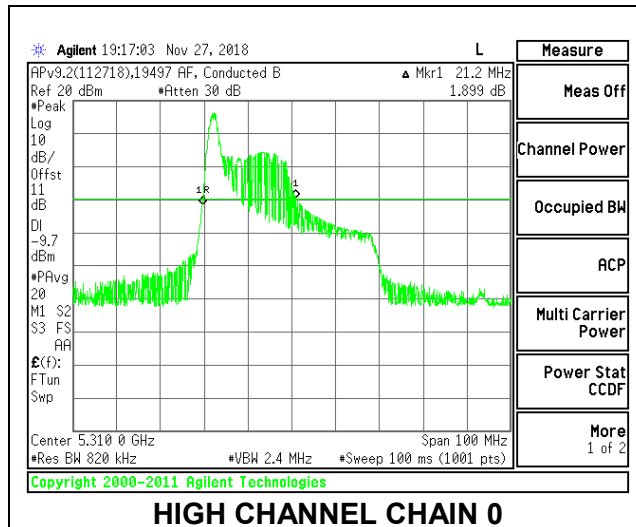

HIGH CHANNEL