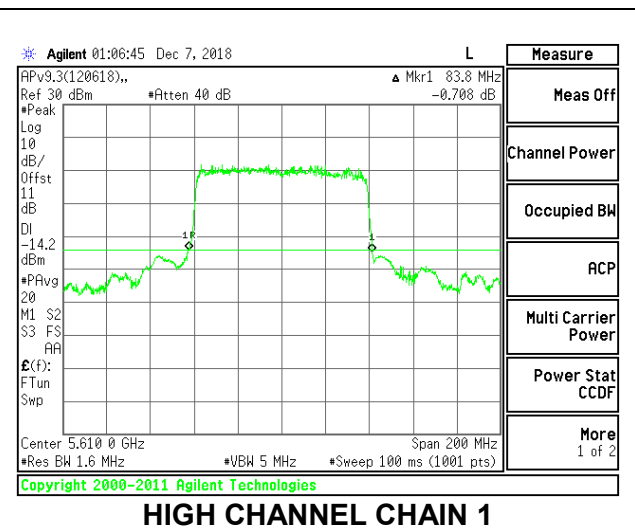

HIGH CHANNEL