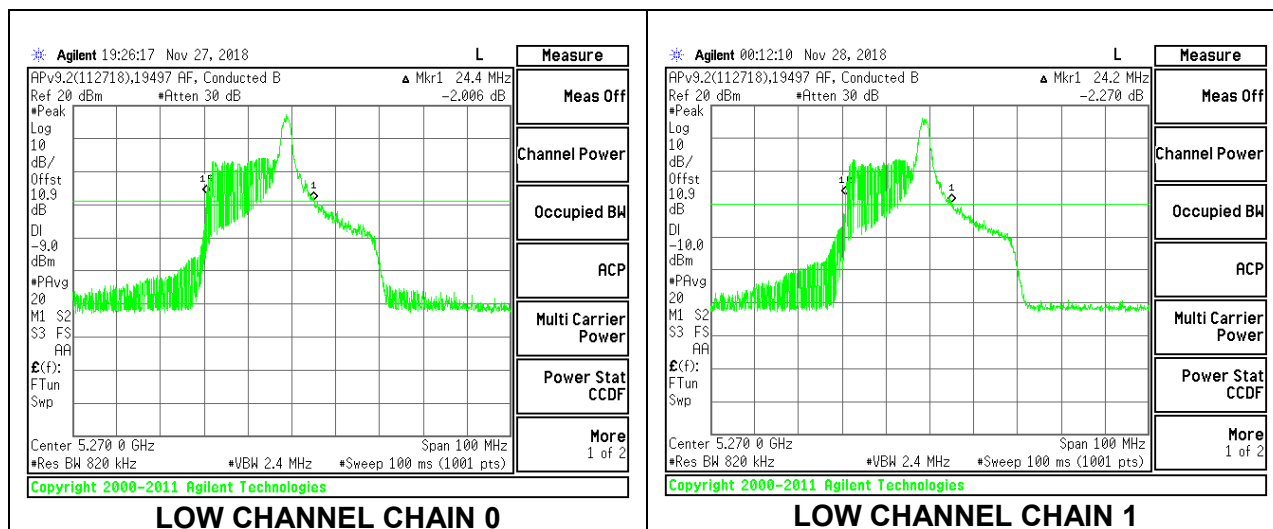

2TX Antenna 1 + Antenna 2 OFDMA MODE – 26-Tones, RU Index 8

Channel	Frequency (MHz)	26 dB Bandwidth	
		Chain 0 (MHz)	Chain 1 (MHz)
Low	5270	24.40	24.20
High	5310	28.00	26.30

LOW CHANNEL