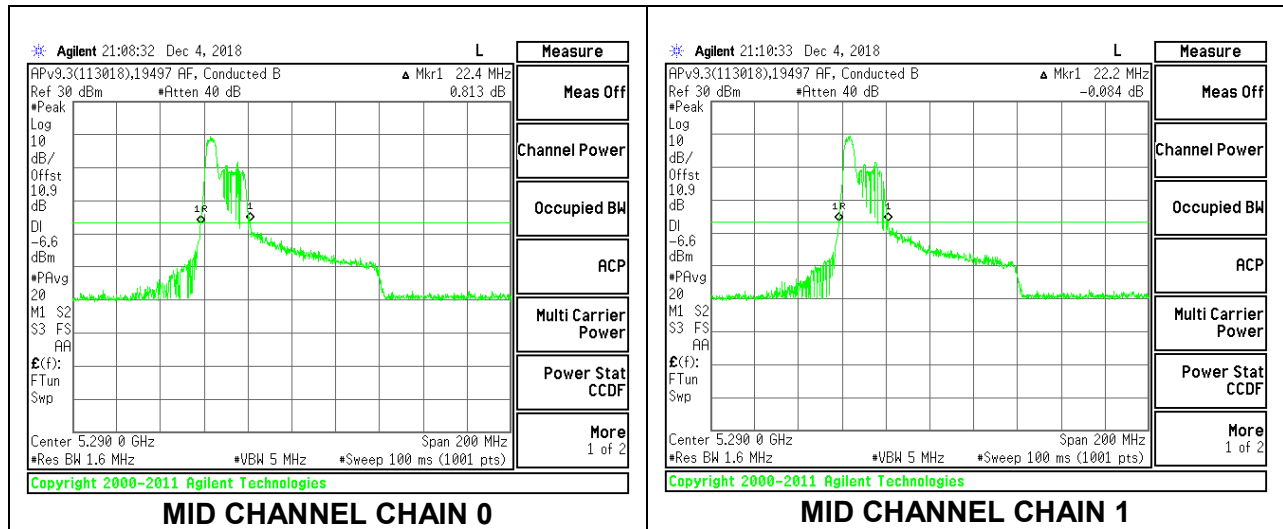

2TX Antenna 1 + Antenna 2 OFDMA MODE – 52-Tones, RU Index 37

Channel	Frequency (MHz)	26 dB Bandwidth Chain 0 (MHz)	26 dB Bandwidth Chain 1 (MHz)
Mid	5290	22.40	22.20

MID CHANNEL