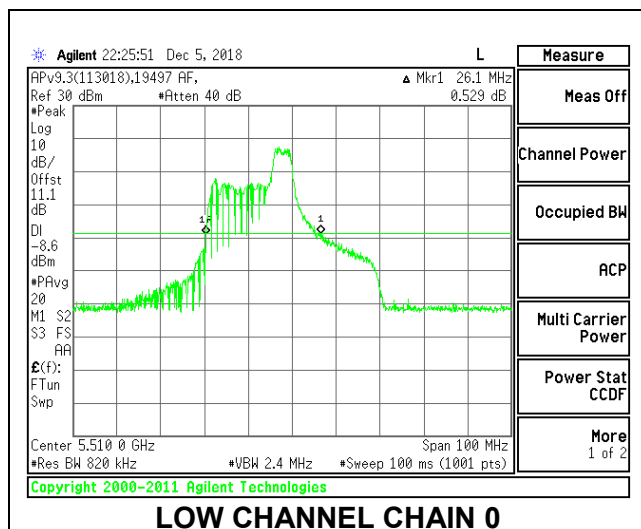

2TX Antenna 1 + Antenna 2 OFDMA MODE – 52-Tones, RU Index 40

Channel	Frequency (MHz)	26 dB Bandwidth Chain 0 (MHz)	26 dB Bandwidth Chain 1 (MHz)
Low	5510	26.10	25.40
Mid	5550	26.00	25.60
High	5670	26.80	25.40
142	5710	26.70	25.60

LOW CHANNEL