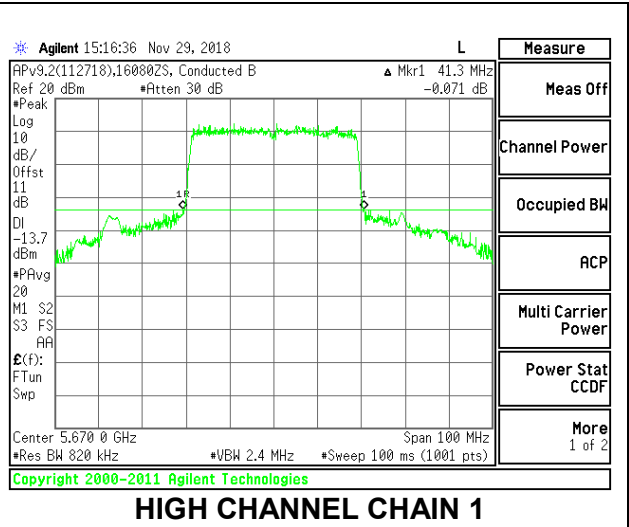

HIGH CHANNEL