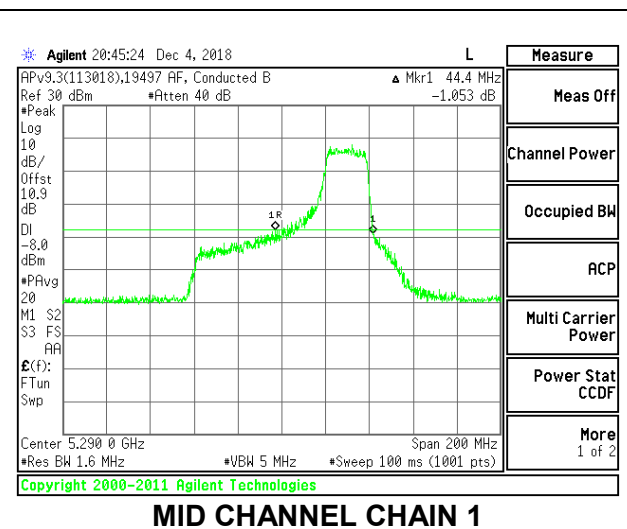

2TX Antenna 1 + Antenna 2 OFDMA MODE – 242-Tones, RU Index 64

Channel	Frequency (MHz)	26 dB Bandwidth Chain 0 (MHz)	26 dB Bandwidth Chain 1 (MHz)
Mid	5290	42.40	44.40

MID CHANNEL