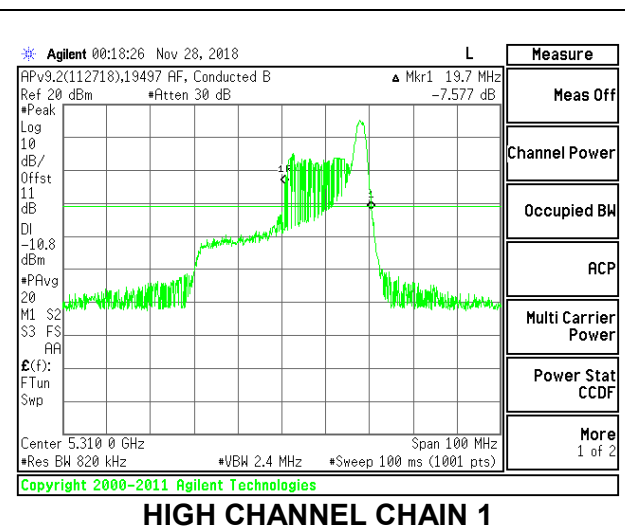

**LOW CHANNEL CHAIN 0**

**LOW CHANNEL CHAIN 1**

**HIGH CHANNEL**

**HIGH CHANNEL CHAIN 0**

**HIGH CHANNEL CHAIN 1**

### 9.2.14. 802.11ax HE80 MODE IN THE 5.3 GHz BAND