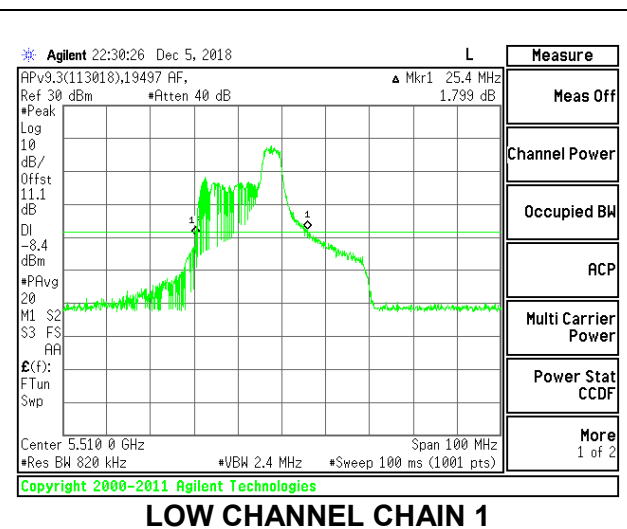

2TX Antenna 1 + Antenna 2 OFDMA MODE – 52-Tones, RU Index 40

Channel	Frequency (MHz)	26 dB Bandwidth Chain 0 (MHz)	26 dB Bandwidth Chain 1 (MHz)
Low	5510	26.10	25.40
Mid	5550	26.00	25.60
High	5670	26.80	25.40
142	5710	26.70	25.60

LOW CHANNEL