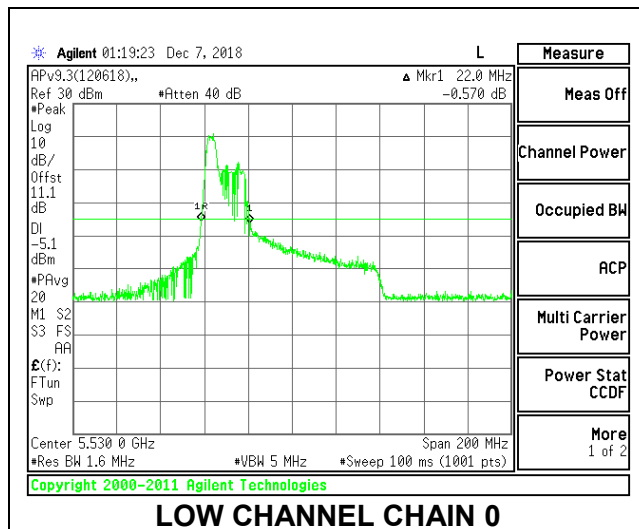

Channel	Frequency (MHz)	26 dB Bandwidth Chain 0 (MHz)	26 dB Bandwidth Chain 1 (MHz)
Low	5530	22.00	21.80
High	5610	22.40	21.40
138	5690	24.00	22.20

**LOW CHANNEL**

**LOW CHANNEL CHAIN 0**

**LOW CHANNEL CHAIN 1**