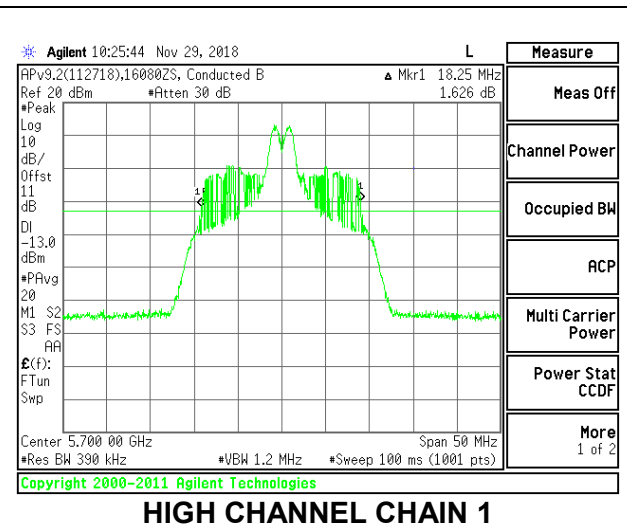

HIGH CHANNEL