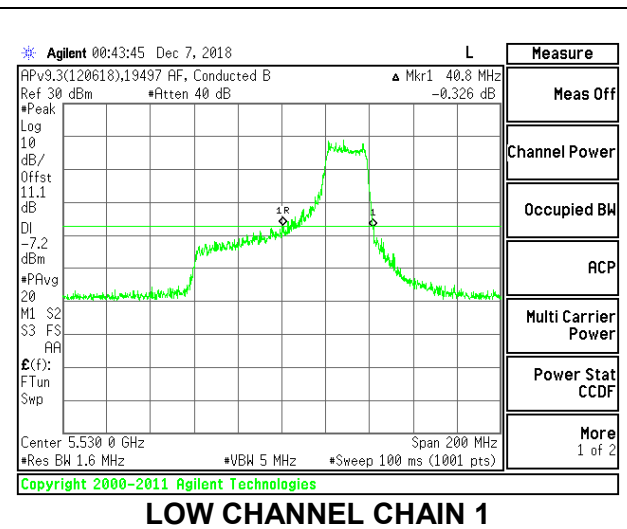

LOW CHANNEL CHAIN 1

HIGH CHANNEL