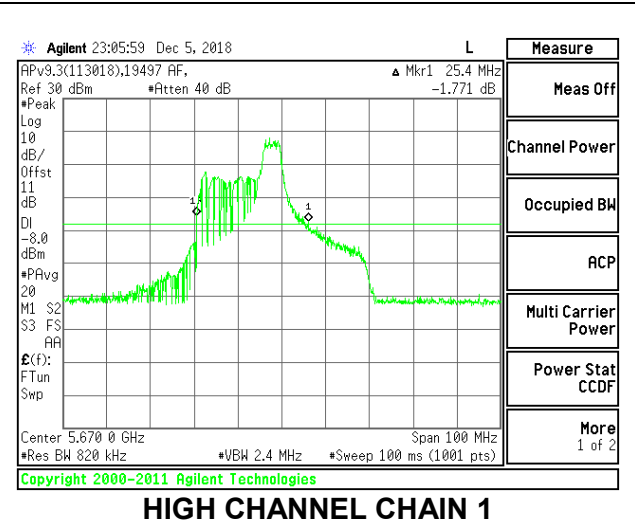

HIGH CHANNEL