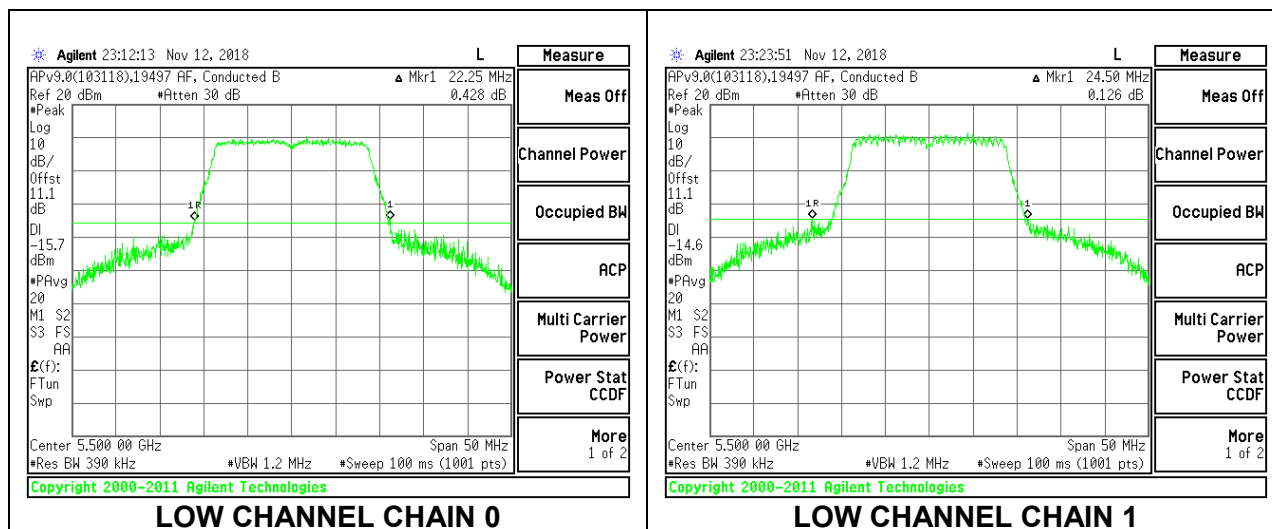

9.2.16. 802.11n HT20 MODE IN THE 5.6 GHz BAND

2TX Antenna 1 + Antenna 2 CDD MODE

Channel	Frequency (MHz)	26 dB Bandwidth Chain 0 (MHz)	26 dB Bandwidth Chain 1 (MHz)
Low	5500	22.25	24.50
Mid	5580	22.20	22.30
High	5700	22.10	22.25
144	5720	26.10	25.15

LOW CHANNEL