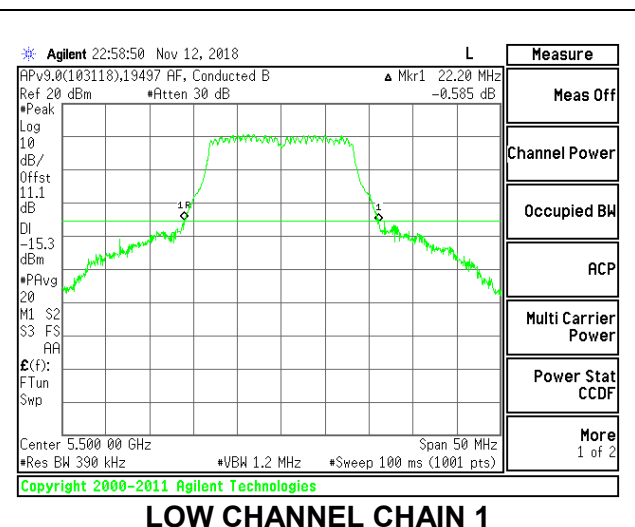

9.2.15. 802.11a MODE IN THE 5.6 GHz BAND

2TX Antenna 1 + Antenna 2 CDD MODE

Channel	Frequency (MHz)	26 dB Bandwidth	
		Chain 0 (MHz)	Chain 1 (MHz)
Low	5500	21.85	22.20
Mid	5580	21.85	22.05
High	5700	21.90	22.25
144	5720	21.95	22.05

LOW CHANNEL