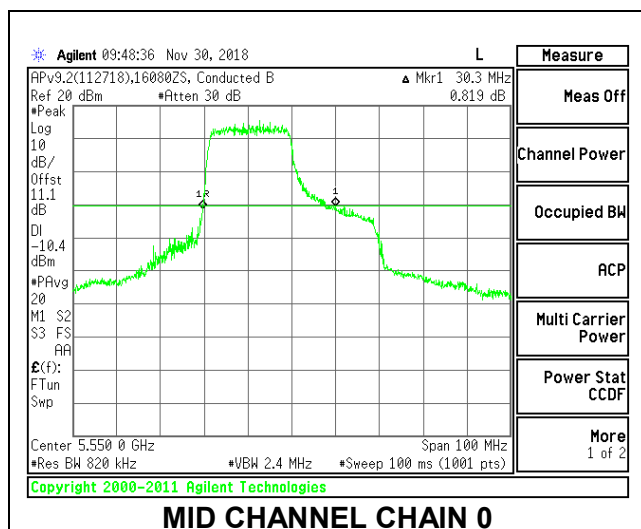

MID CHANNEL