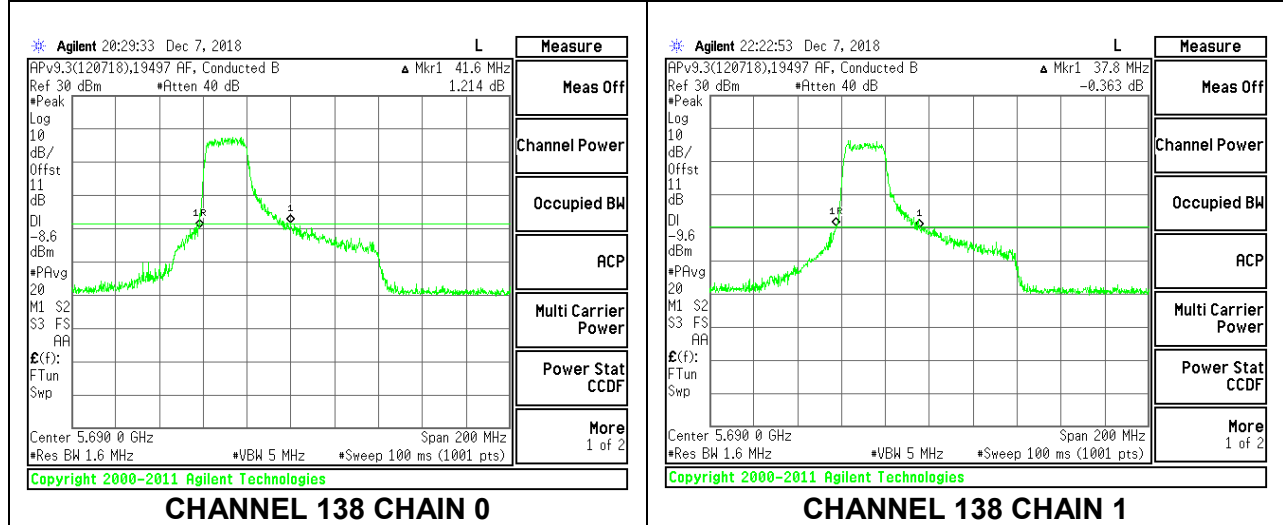

Channel	Frequency (MHz)	26 dB Bandwidth Chain 0 (MHz)	26 dB Bandwidth Chain 1 (MHz)
Low	5530	39.60	40.20
High	5610	38.20	40.20
138	5690	41.60	37.80

**LOW CHANNEL**

**HIGH CHANNEL**

**CHANNEL 138**

**2TX Antenna 1 + Antenna 2 OFDMA MODE – 242-Tones, RU Index 62**