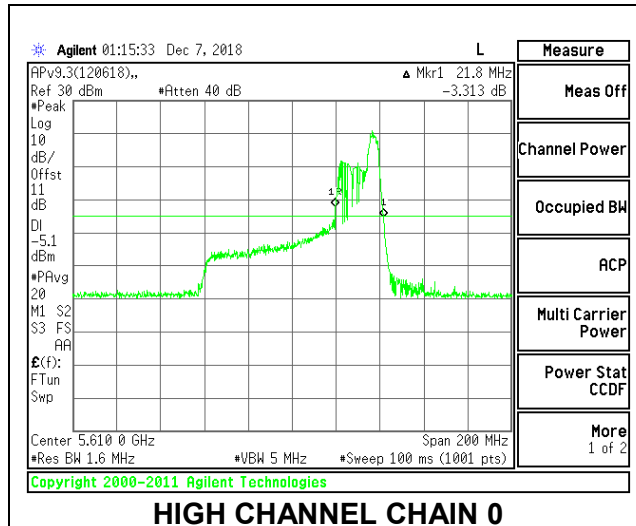

HIGH CHANNEL