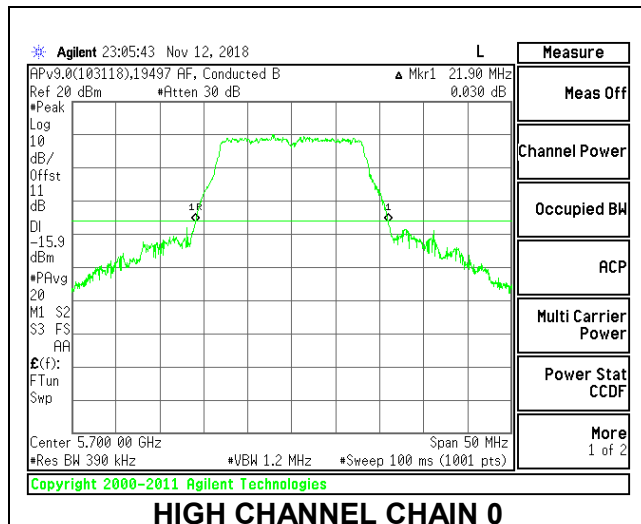

HIGH CHANNEL