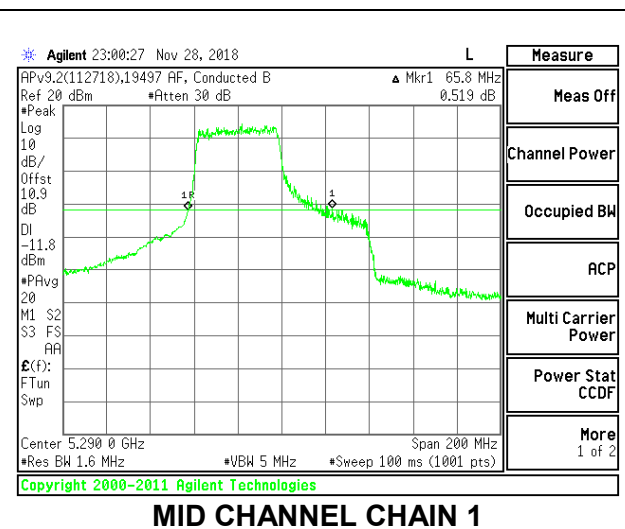

2TX Antenna 1 + Antenna 2 OFDMA MODE – 484-Tones, RU Index 65

Channel	Frequency (MHz)	26 dB Bandwidth Chain 0 (MHz)	26 dB Bandwidth Chain 1 (MHz)
Mid	5290	66.20	65.80

MID CHANNEL