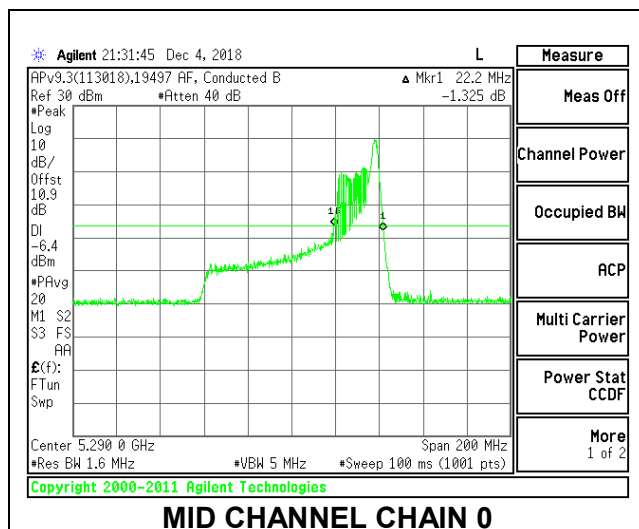

2TX Antenna 1 + Antenna 2 OFDMA MODE – 26-Tones, RU Index 36

Channel	Frequency (MHz)	26 dB Bandwidth Chain 0 (MHz)	26 dB Bandwidth Chain 1 (MHz)
Mid	5290	22.20	22.60

MID CHANNEL