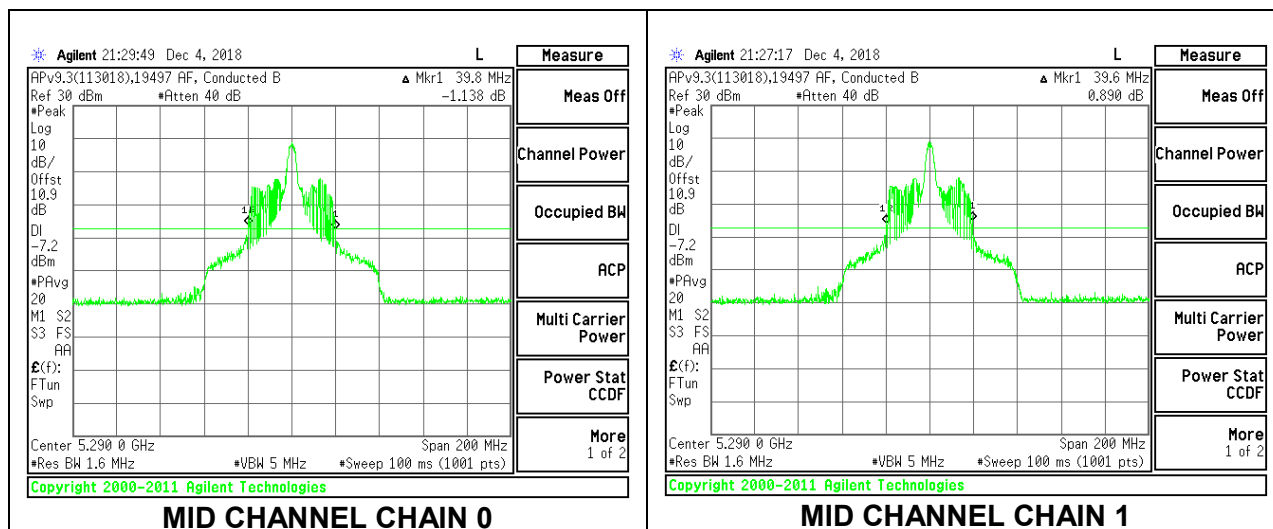

2TX Antenna 1 + Antenna 2 OFDMA MODE – 26-Tones, RU Index 18

Channel	Frequency (MHz)	26 dB Bandwidth Chain 0 (MHz)	26 dB Bandwidth Chain 1 (MHz)
Mid	5290	39.80	39.60

MID CHANNEL