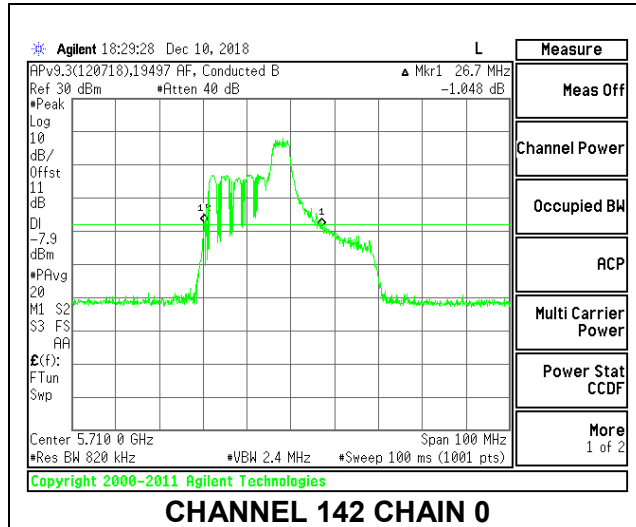

**LOW CHANNEL**

**MID CHANNEL**

**HIGH CHANNEL**

**CHANNEL 142**

**2TX Antenna 1 + Antenna 2 OFDMA MODE – 52-Tones, RU Index 44**

Channel	Frequency (MHz)	26 dB Bandwidth Chain 0 (MHz)	26 dB Bandwidth Chain 1 (MHz)
Low	5510	20.20	20.20
Mid	5550	20.00	20.20
High	5670	19.90	20.10
142	5710	23.40	20.00