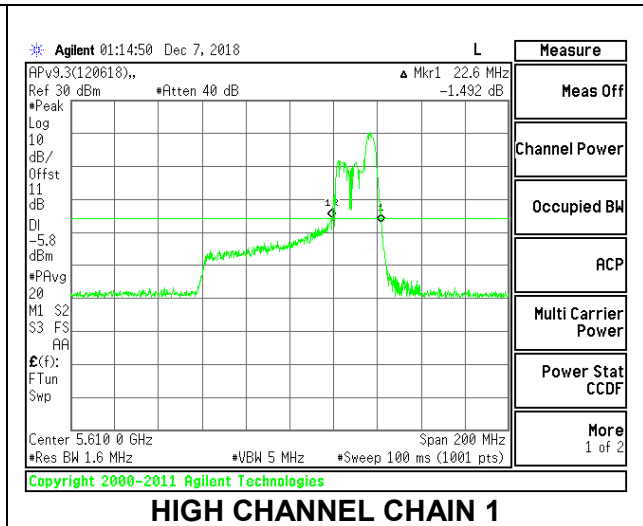

HIGH CHANNEL