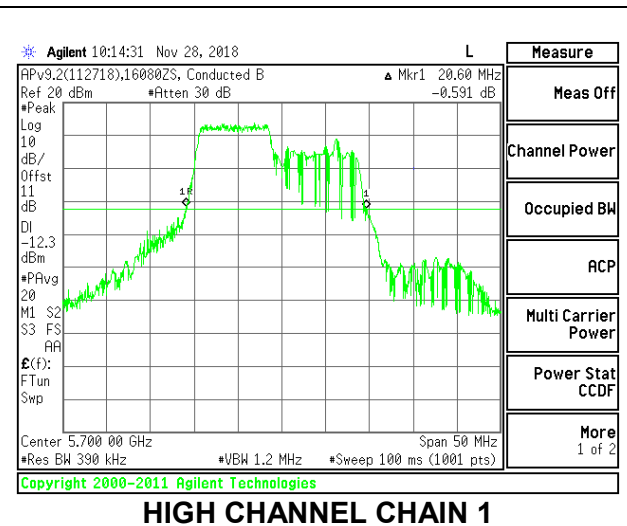

HIGH CHANNEL