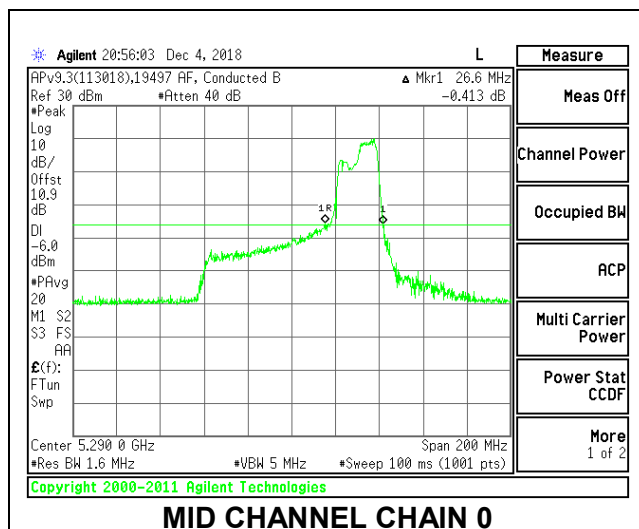

Channel	Frequency (MHz)	26 dB Bandwidth Chain 0 (MHz)	26 dB Bandwidth Chain 1 (MHz)
Mid	5290	22.40	24.40

**MID CHANNEL**

**2TX Antenna 1 + Antenna 2 OFDMA MODE – 106-Tones, RU Index 56**

Channel	Frequency (MHz)	26 dB Bandwidth Chain 0 (MHz)	26 dB Bandwidth Chain 1 (MHz)
Mid	5290	33.80	35.20

**MID CHANNEL**

**2TX Antenna 1 + Antenna 2 OFDMA MODE – 106-Tones, RU Index 60**

Channel	Frequency (MHz)	26 dB Bandwidth Chain 0 (MHz)	26 dB Bandwidth Chain 1 (MHz)
Mid	5290	26.60	23.60

**MID CHANNEL**

**2TX Antenna 1 + Antenna 2 OFDMA MODE – 52-Tones, RU Index 37**