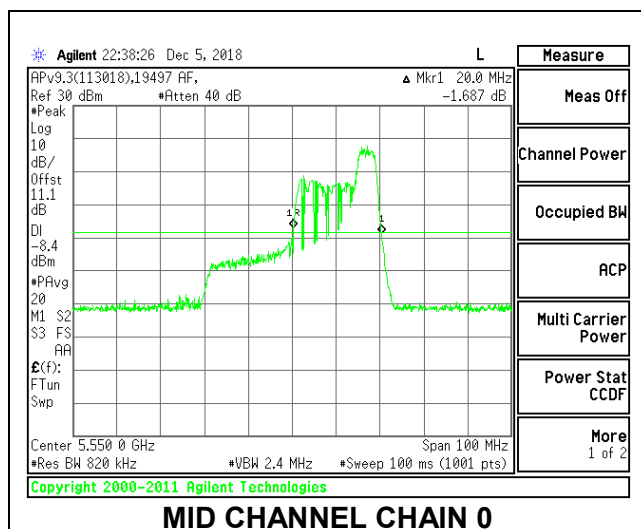

MID CHANNEL