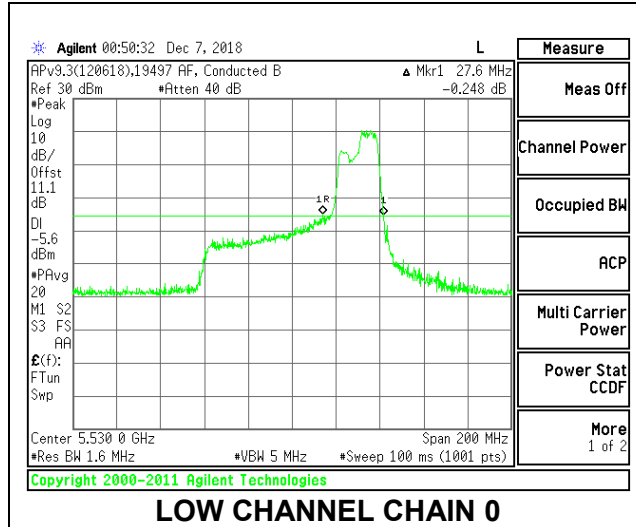

2TX Antenna 1 + Antenna 2 OFDMA MODE – 106-Tones, RU Index 60

Channel	Frequency (MHz)	26 dB Bandwidth Chain 0 (MHz)	26 dB Bandwidth Chain 1 (MHz)
Low	5530	27.60	28.40
High	5610	28.40	31.00
138	5690	33.80	24.20

LOW CHANNEL

LOW CHANNEL CHAIN 0