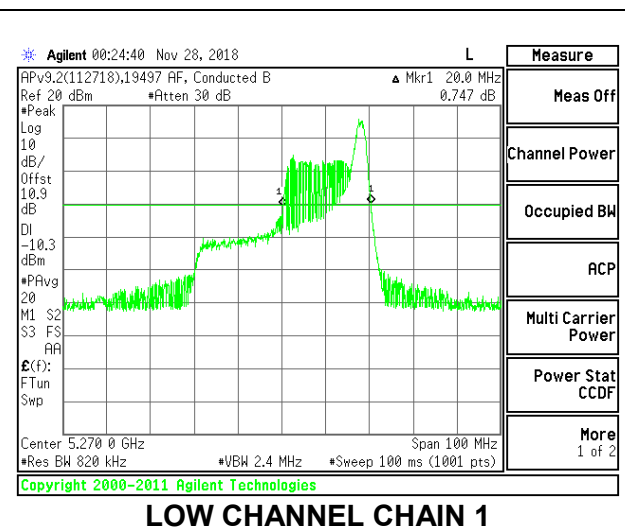

LOW CHANNEL CHAIN 1