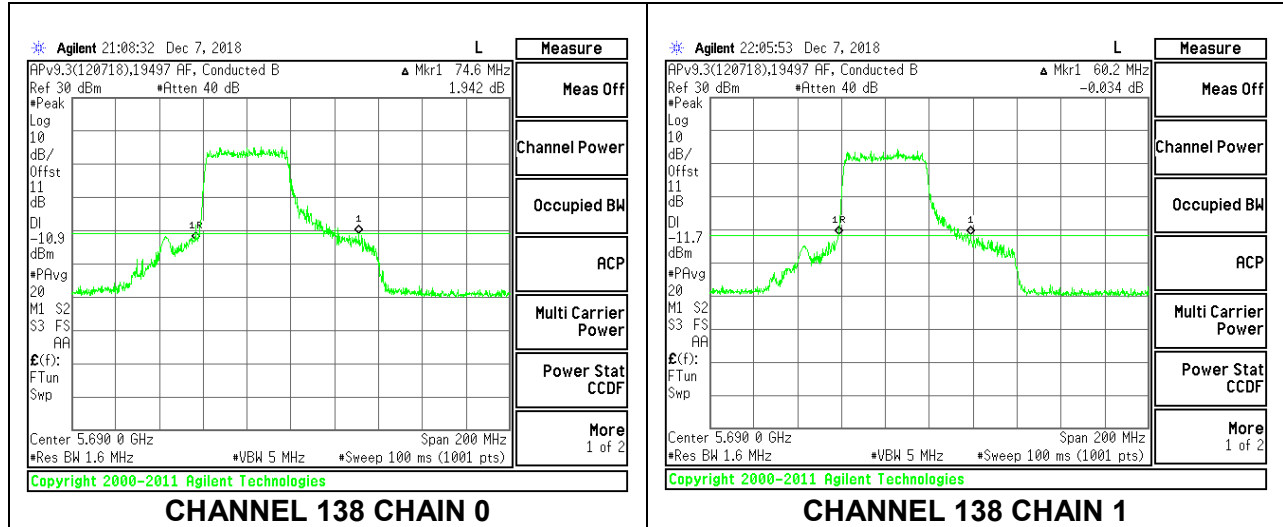

**LOW CHANNEL**

**LOW CHANNEL CHAIN 0**

**LOW CHANNEL CHAIN 1**

**HIGH CHANNEL**

**HIGH CHANNEL CHAIN 0**

**HIGH CHANNEL CHAIN 1**

**CHANNEL 138**

**2TX Antenna 1 + Antenna 2 OFDMA MODE – 484-Tones, RU Index 66**