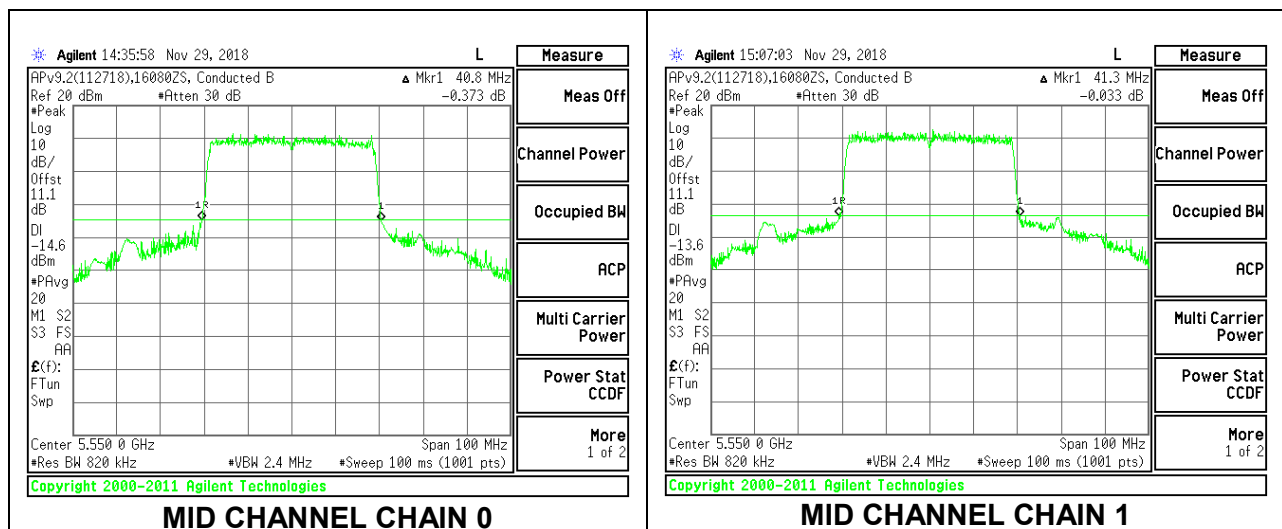

MID CHANNEL