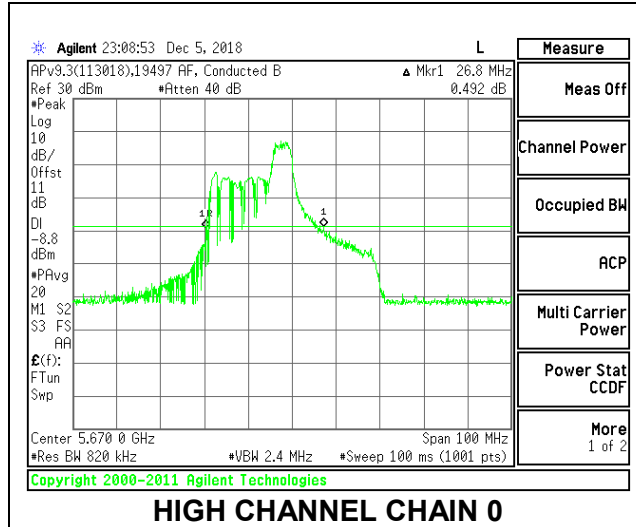

HIGH CHANNEL