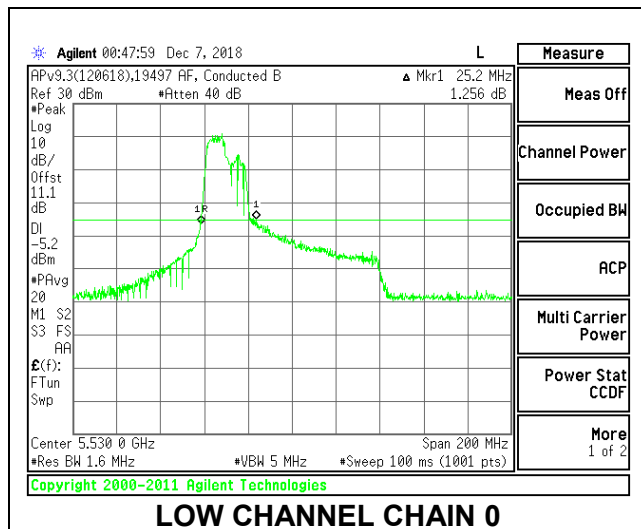

Channel	Frequency (MHz)	26 dB Bandwidth Chain 0 (MHz)	26 dB Bandwidth Chain 1 (MHz)
Low	5530	25.20	24.00
High	5610	22.40	24.80
138	5690	27.80	27.00

**LOW CHANNEL**

**LOW CHANNEL CHAIN 0**

**LOW CHANNEL CHAIN 1**