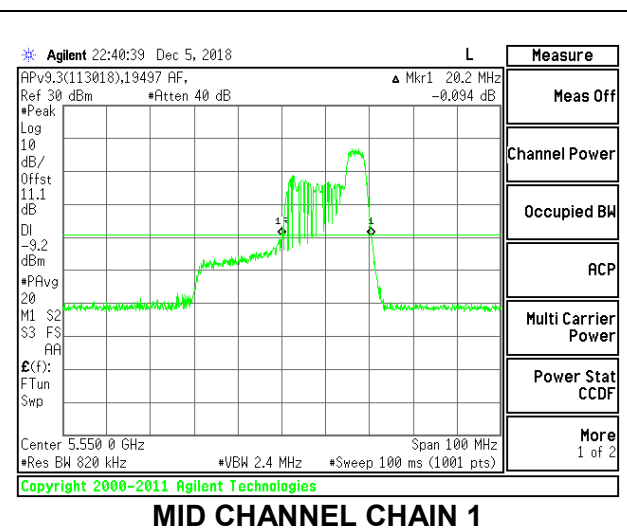

MID CHANNEL