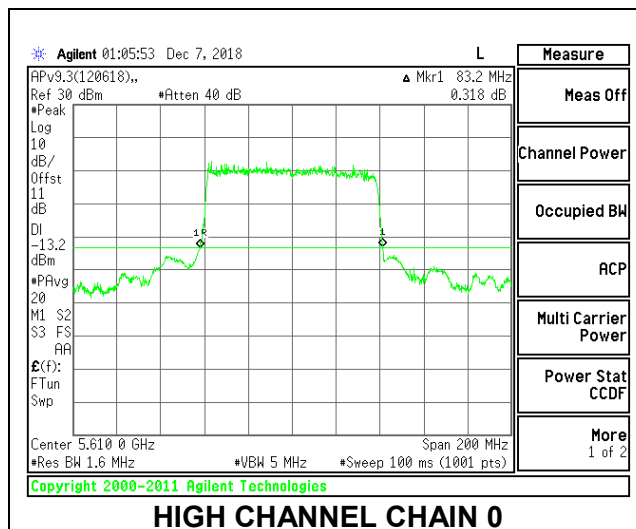

HIGH CHANNEL