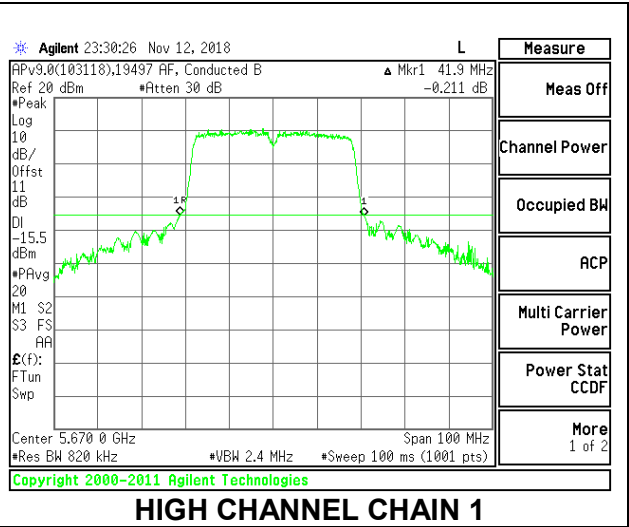

**LOW CHANNEL**

**MID CHANNEL**

**HIGH CHANNEL**

**CHANNEL 142**

### 9.2.18. 802.11ac VHT80 MODE IN THE 5.6 GHz BAND