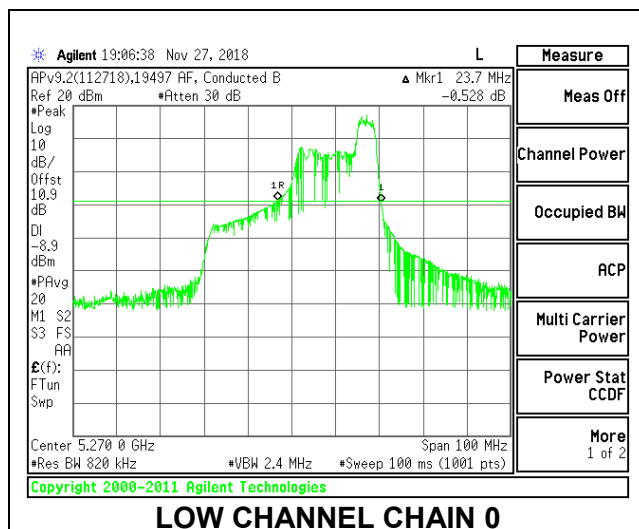

**2TX Antenna 1 + Antenna 2 OFDMA MODE – 52-Tones, RU Index 44**

Channel	Frequency (MHz)	26 dB Bandwidth	
		Chain 0 (MHz)	Chain 1 (MHz)
Low	5270	23.70	20.10
High	5310	23.70	20.20

**LOW CHANNEL**

**HIGH CHANNEL**