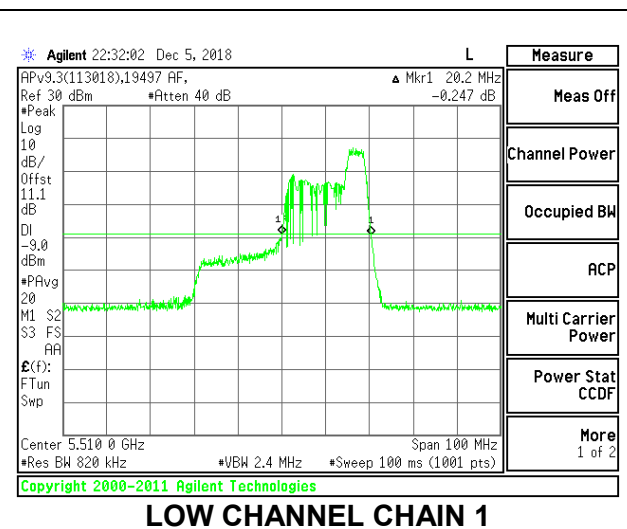

2TX Antenna 1 + Antenna 2 OFDMA MODE – 52-Tones, RU Index 44

Channel	Frequency (MHz)	26 dB Bandwidth Chain 0 (MHz)	26 dB Bandwidth Chain 1 (MHz)
Low	5510	20.20	20.20
Mid	5550	20.00	20.20
High	5670	19.90	20.10
142	5710	23.40	20.00

LOW CHANNEL