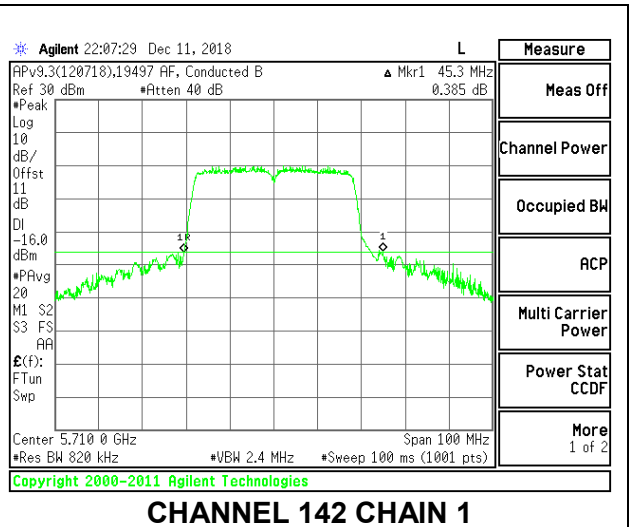

**LOW CHANNEL**

**MID CHANNEL**

**HIGH CHANNEL**

**CHANNEL 142**

### 9.2.18. 802.11ac VHT80 MODE IN THE 5.6 GHz BAND