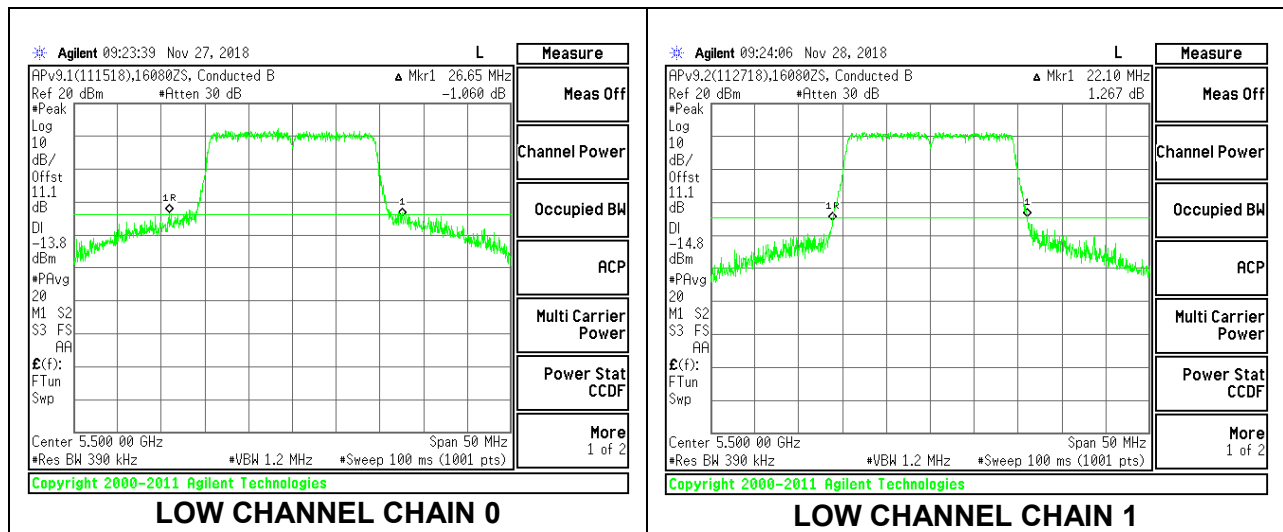

9.2.19. 802.11ax HE20 MODE IN THE 5.6 GHz BAND

2TX Antenna 1 + Antenna 2 OFDMA MODE – 242-Tones, RU Index 61

Channel	Frequency (MHz)	26 dB Bandwidth	26 dB Bandwidth
		Chain 0 (MHz)	Chain 1 (MHz)
Low	5500	26.65	22.10
Mid	5580	25.40	22.10
High	5700	27.45	22.15
144	5720	21.90	21.80

LOW CHANNEL