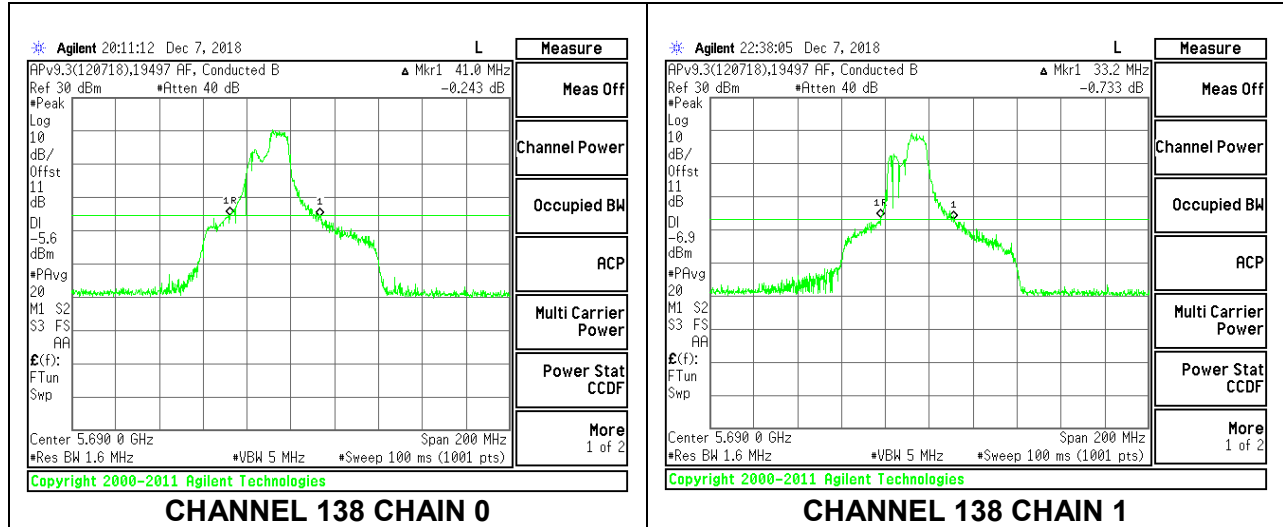

CHANNEL 138