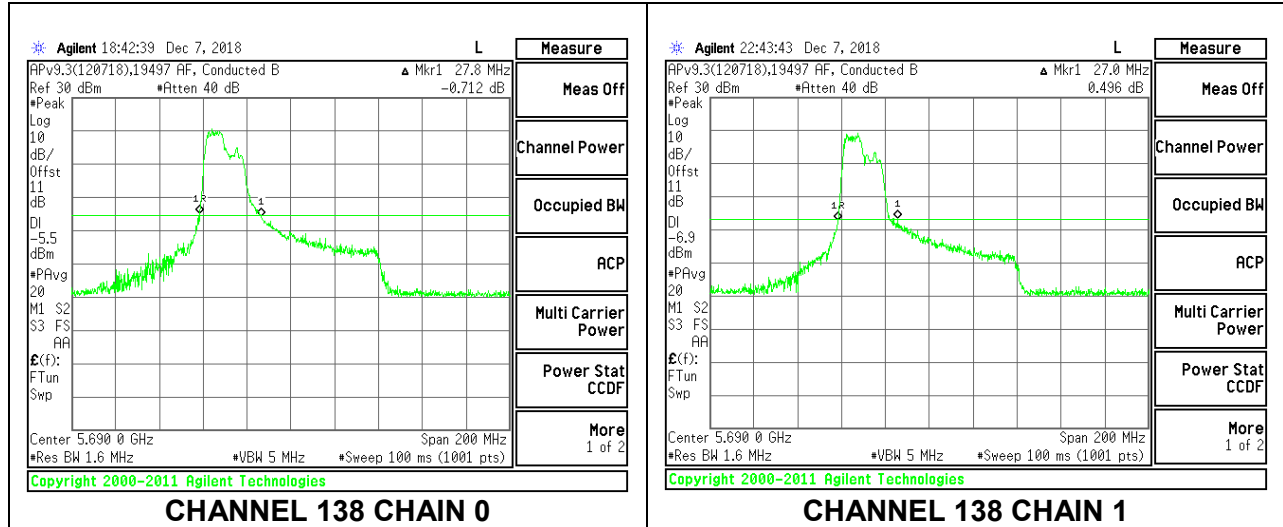

**HIGH CHANNEL**

**HIGH CHANNEL CHAIN 0**

**HIGH CHANNEL CHAIN 1**

**CHANNEL 138**

**2TX Antenna 1 + Antenna 2 OFDMA MODE – 106-Tones, RU Index 56**

Channel	Frequency (MHz)	26 dB Bandwidth Chain 0 (MHz)	26 dB Bandwidth Chain 1 (MHz)
Low	5530	39.60	32.40
High	5610	38.00	33.60
138	5690	41.00	33.20