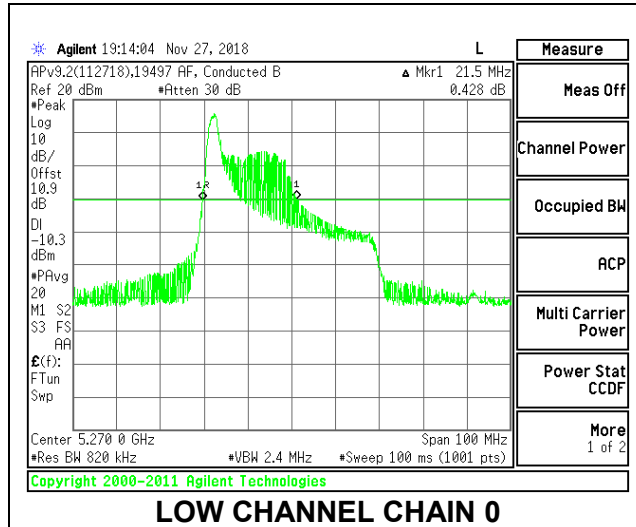

2TX Antenna 1 + Antenna 2 OFDMA MODE – 26-Tones, RU Index 0

Channel	Frequency (MHz)	26 dB Bandwidth	
		Chain 0 (MHz)	Chain 1 (MHz)
Low	5270	21.50	19.90
High	5310	21.20	20.80

LOW CHANNEL