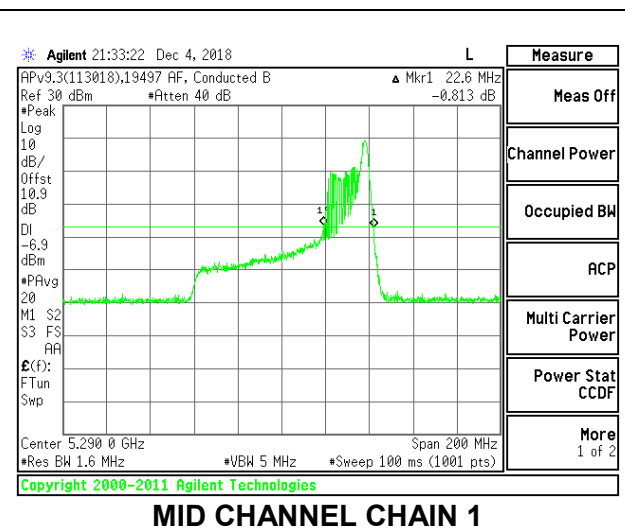

2TX Antenna 1 + Antenna 2 OFDMA MODE – 26-Tones, RU Index 36

Channel	Frequency (MHz)	26 dB Bandwidth Chain 0 (MHz)	26 dB Bandwidth Chain 1 (MHz)
Mid	5290	22.20	22.60

MID CHANNEL