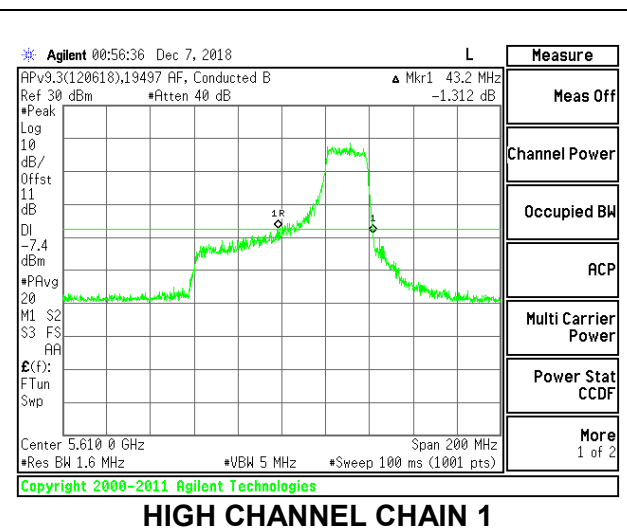

HIGH CHANNEL CHAIN 1