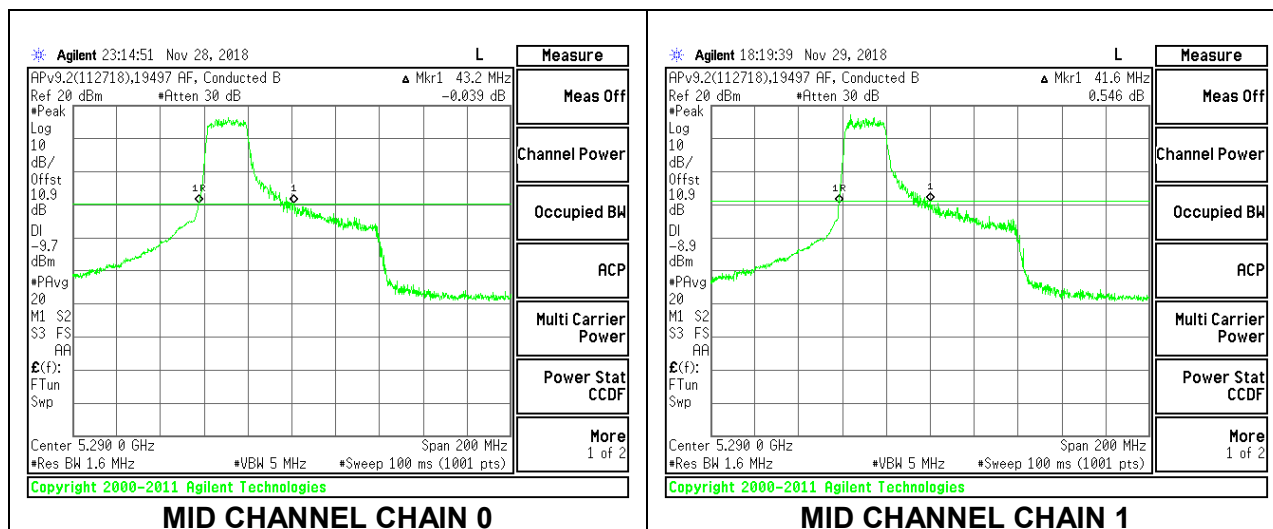

2TX Antenna 1 + Antenna 2 OFDMA MODE – 242-Tones, RU Index 61

Channel	Frequency (MHz)	26 dB Bandwidth Chain 0 (MHz)	26 dB Bandwidth Chain 1 (MHz)
Mid	5290	43.20	41.60

MID CHANNEL