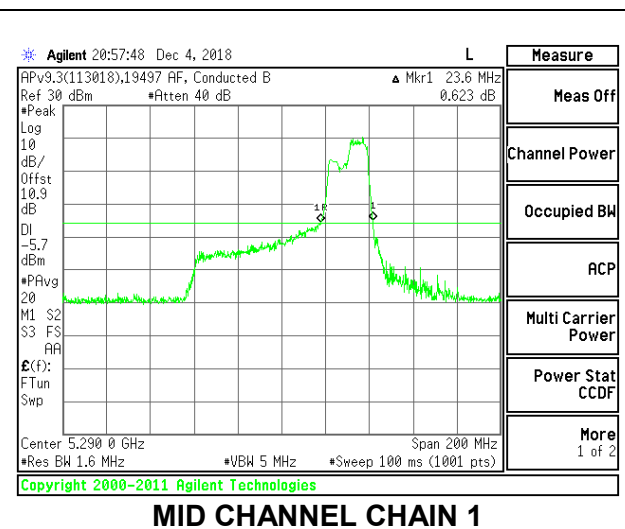

Channel	Frequency (MHz)	26 dB Bandwidth Chain 0 (MHz)	26 dB Bandwidth Chain 1 (MHz)
Mid	5290	22.40	24.40

**MID CHANNEL**

**2TX Antenna 1 + Antenna 2 OFDMA MODE – 106-Tones, RU Index 56**

Channel	Frequency (MHz)	26 dB Bandwidth Chain 0 (MHz)	26 dB Bandwidth Chain 1 (MHz)
Mid	5290	33.80	35.20

**MID CHANNEL**

**2TX Antenna 1 + Antenna 2 OFDMA MODE – 106-Tones, RU Index 60**

Channel	Frequency (MHz)	26 dB Bandwidth Chain 0 (MHz)	26 dB Bandwidth Chain 1 (MHz)
Mid	5290	26.60	23.60

**MID CHANNEL**

**2TX Antenna 1 + Antenna 2 OFDMA MODE – 52-Tones, RU Index 37**