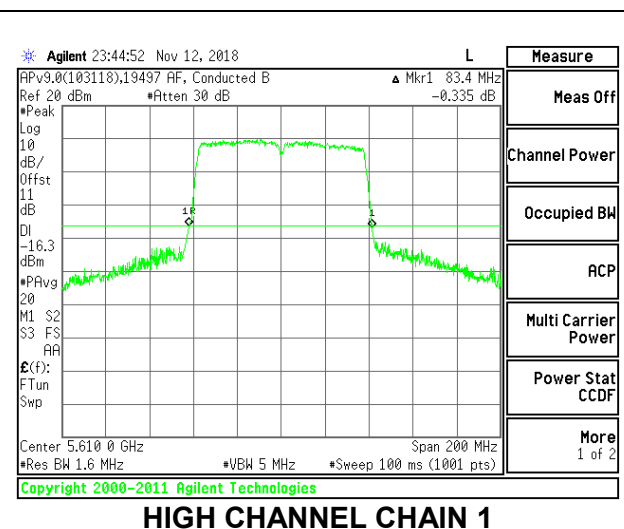

HIGH CHANNEL