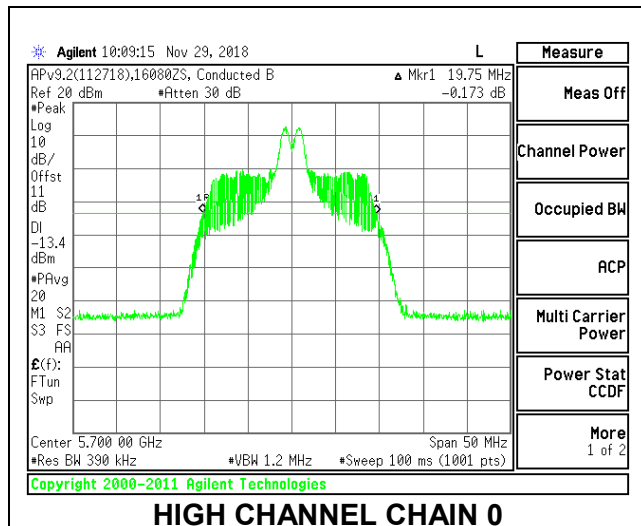

HIGH CHANNEL