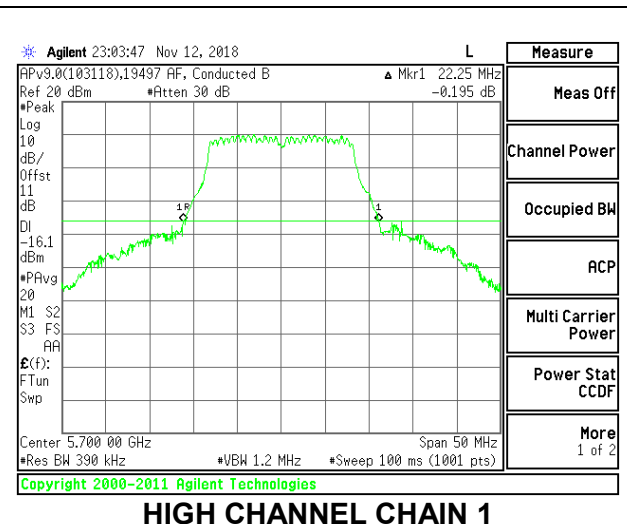

HIGH CHANNEL