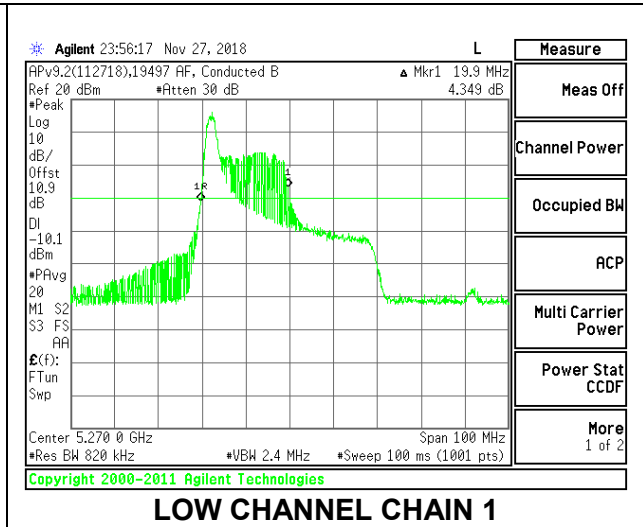

2TX Antenna 1 + Antenna 2 OFDMA MODE – 26-Tones, RU Index 0

Channel	Frequency (MHz)	26 dB Bandwidth	
		Chain 0 (MHz)	Chain 1 (MHz)
Low	5270	21.50	19.90
High	5310	21.20	20.80

LOW CHANNEL