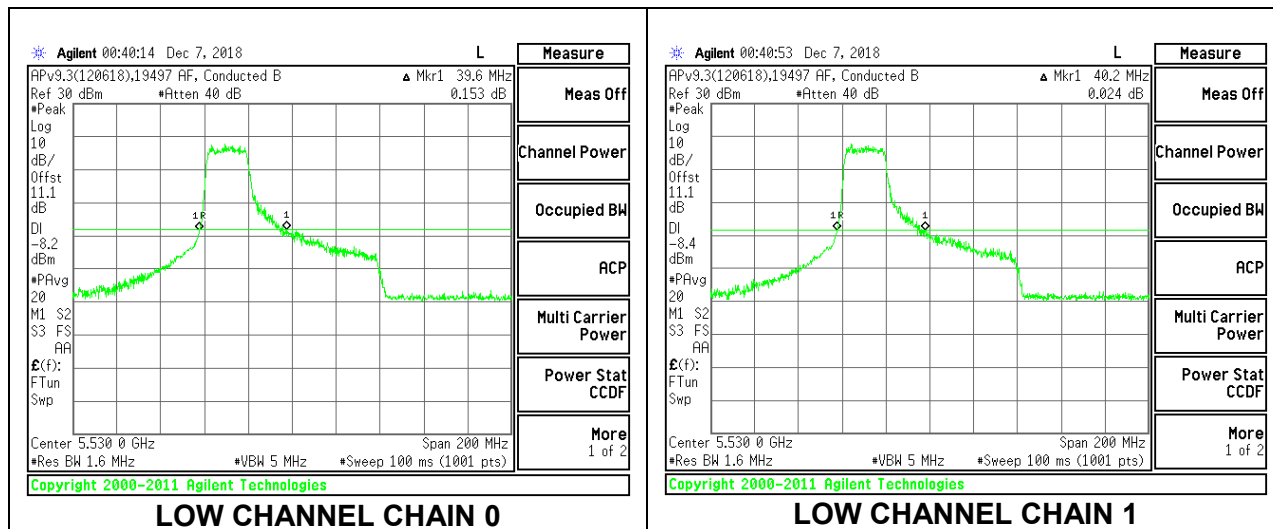

2TX Antenna 1 + Antenna 2 OFDMA MODE – 242-Tones, RU Index 61

Channel	Frequency (MHz)	26 dB Bandwidth Chain 0 (MHz)	26 dB Bandwidth Chain 1 (MHz)
Low	5530	39.60	40.20
High	5610	38.20	40.20
138	5690	41.60	37.80

LOW CHANNEL