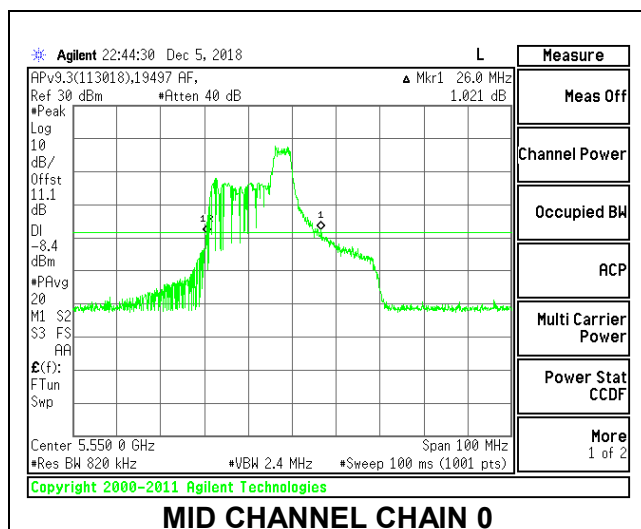

MID CHANNEL