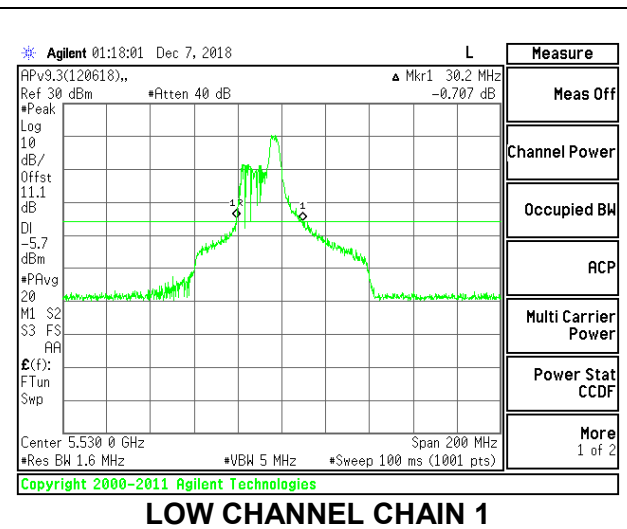

2TX Antenna 1 + Antenna 2 OFDMA MODE – 52-Tones, RU Index 44

Channel	Frequency (MHz)	26 dB Bandwidth Chain 0 (MHz)	26 dB Bandwidth Chain 1 (MHz)
Low	5530	29.20	30.20
High	5610	31.40	30.60
138	5690	36.80	29.20

LOW CHANNEL