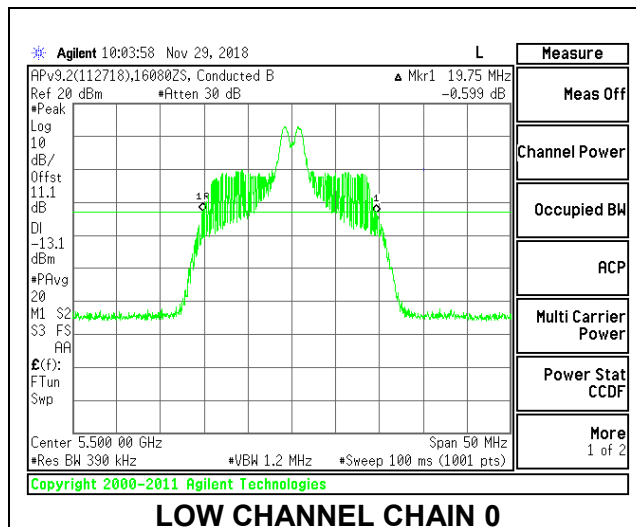

2TX Antenna 1 + Antenna 2 OFDMA MODE – 26-Tones, RU Index 4

Channel	Frequency (MHz)	26 dB Bandwidth Chain 0 (MHz)	26 dB Bandwidth Chain 1 (MHz)
Low	5500	19.75	18.35
Mid	5580	19.60	18.35
High	5700	19.75	18.25
144	5720	19.45	18.10

LOW CHANNEL