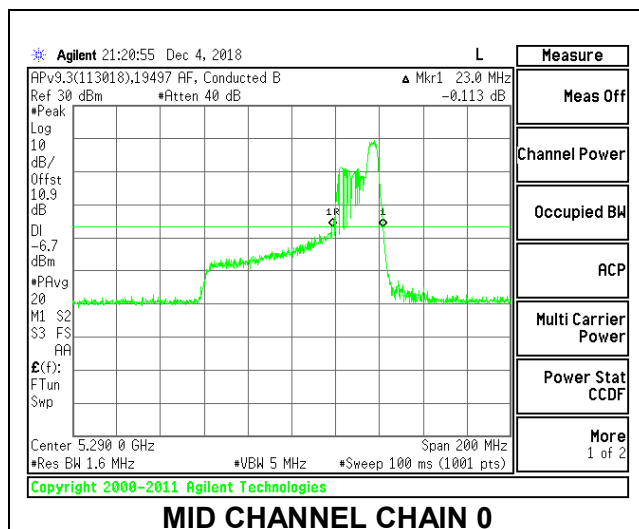

Channel	Frequency (MHz)	26 dB Bandwidth Chain 0 (MHz)	26 dB Bandwidth Chain 1 (MHz)
Mid	5290	22.40	22.20

**MID CHANNEL**

**2TX Antenna 1 + Antenna 2 OFDMA MODE – 52-Tones, RU Index 44**

Channel	Frequency (MHz)	26 dB Bandwidth Chain 0 (MHz)	26 dB Bandwidth Chain 1 (MHz)
Mid	5290	30.20	31.80

**MID CHANNEL**

**2TX Antenna 1 + Antenna 2 OFDMA MODE – 52-Tones, RU Index 52**

Channel	Frequency (MHz)	26 dB Bandwidth Chain 0 (MHz)	26 dB Bandwidth Chain 1 (MHz)
Mid	5290	23.00	22.60

**MID CHANNEL**

**2TX Antenna 1 + Antenna 2 OFDMA MODE – 26-Tones, RU Index 0**