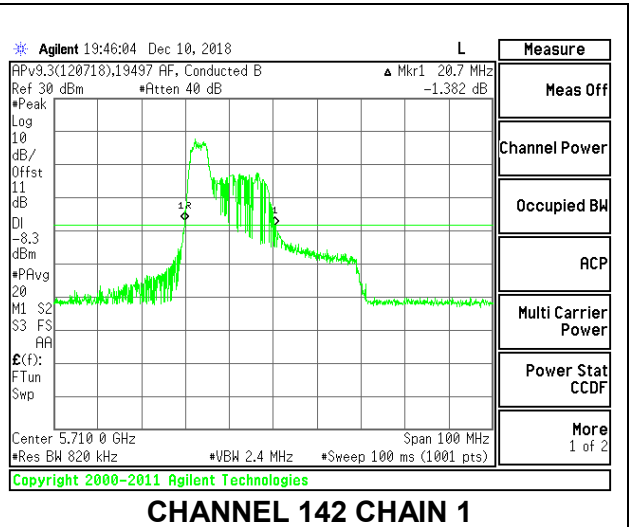

**LOW CHANNEL**

**MID CHANNEL**

**HIGH CHANNEL**

**CHANNEL 142**

**2TX Antenna 1 + Antenna 2 OFDMA MODE – 52-Tones, RU Index 40**

Channel	Frequency (MHz)	26 dB Bandwidth Chain 0 (MHz)	26 dB Bandwidth Chain 1 (MHz)
Low	5510	26.10	25.40
Mid	5550	26.00	25.60
High	5670	26.80	25.40
142	5710	26.70	25.60