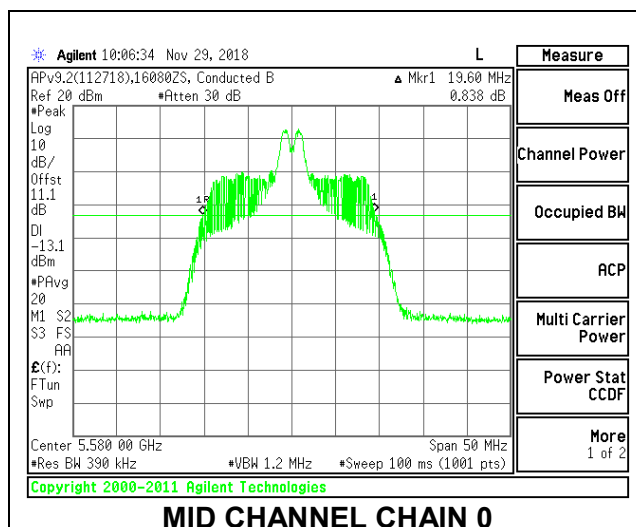

MID CHANNEL