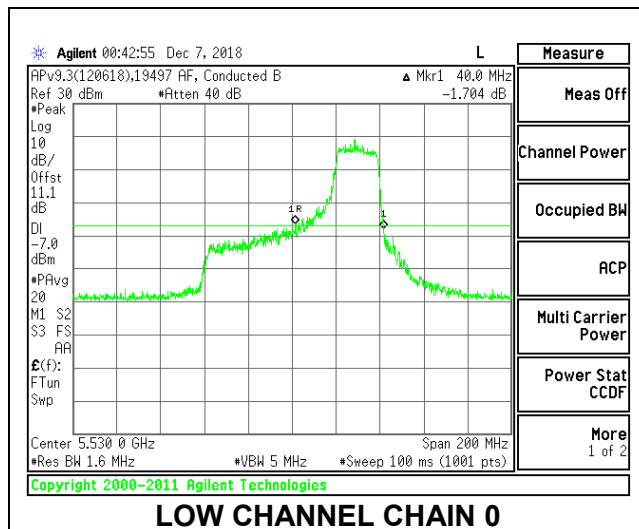

2TX Antenna 1 + Antenna 2 OFDMA MODE – 242-Tones, RU Index 64

Channel	Frequency (MHz)	26 dB Bandwidth Chain 0 (MHz)	26 dB Bandwidth Chain 1 (MHz)
Low	5530	40.00	40.80
High	5610	44.40	43.20
138	5690	53.80	44.80

LOW CHANNEL

LOW CHANNEL CHAIN 0