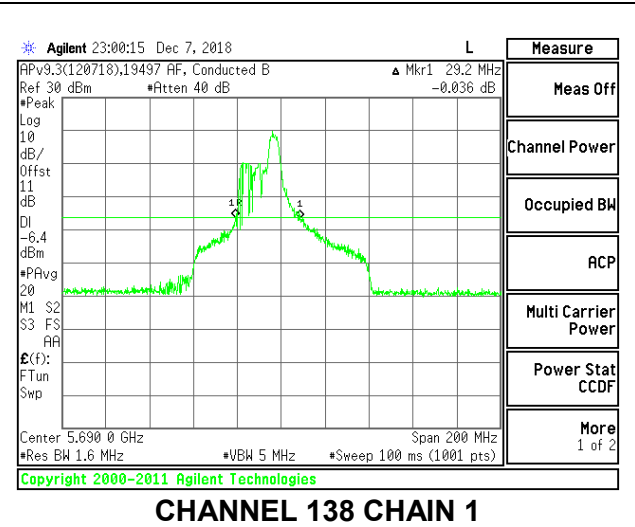

CHANNEL 138