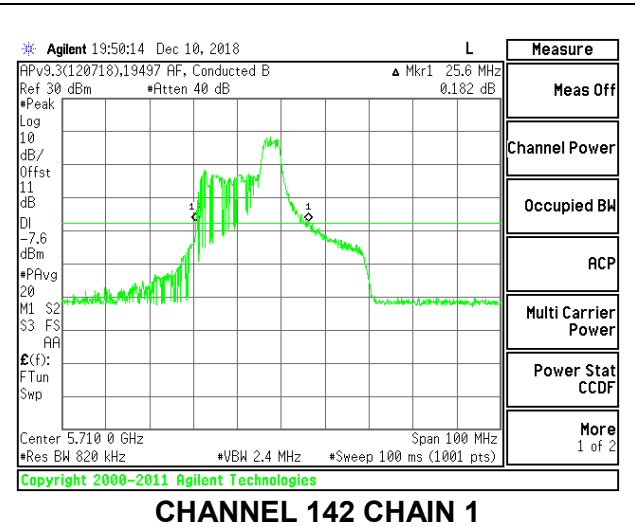

**LOW CHANNEL**

**MID CHANNEL**

**HIGH CHANNEL**

**CHANNEL 142**

**2TX Antenna 1 + Antenna 2 OFDMA MODE – 52-Tones, RU Index 44**

Channel	Frequency (MHz)	26 dB Bandwidth Chain 0 (MHz)	26 dB Bandwidth Chain 1 (MHz)
Low	5510	20.20	20.20
Mid	5550	20.00	20.20
High	5670	19.90	20.10
142	5710	23.40	20.00