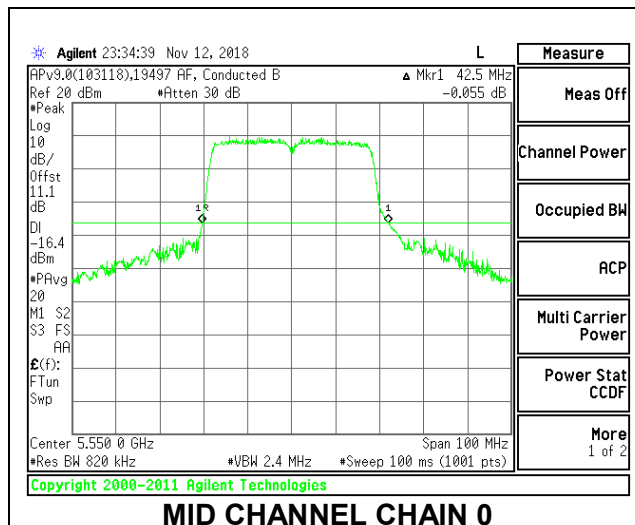

MID CHANNEL