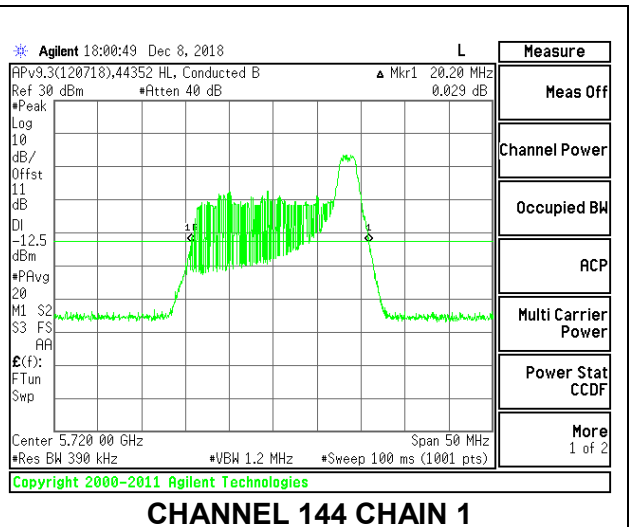

**LOW CHANNEL**

**MID CHANNEL**

**HIGH CHANNEL**

**CHANNEL 144**

### 9.2.20. 802.11ax HE40 MODE IN THE 5.6 GHz BAND