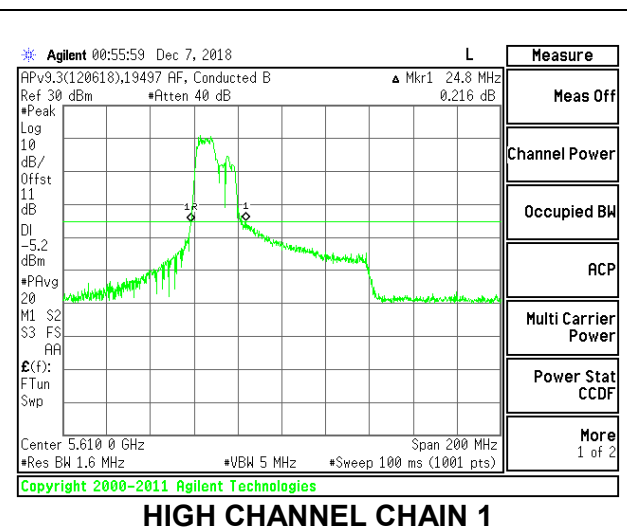

HIGH CHANNEL CHAIN 1