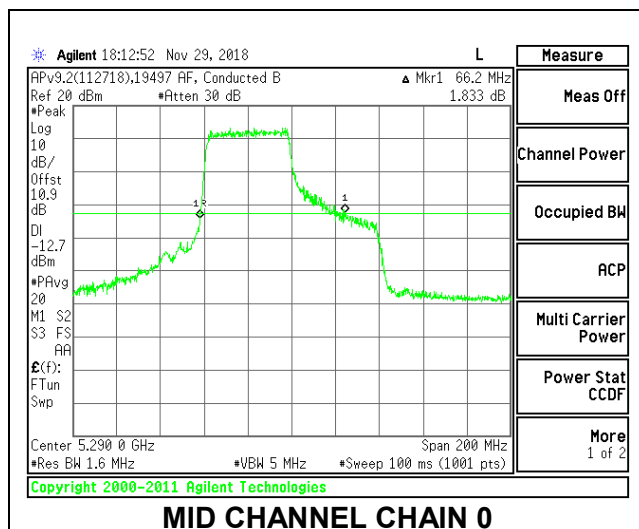

2TX Antenna 1 + Antenna 2 OFDMA MODE – 484-Tones, RU Index 65

Channel	Frequency (MHz)	26 dB Bandwidth Chain 0 (MHz)	26 dB Bandwidth Chain 1 (MHz)
Mid	5290	66.20	65.80

MID CHANNEL