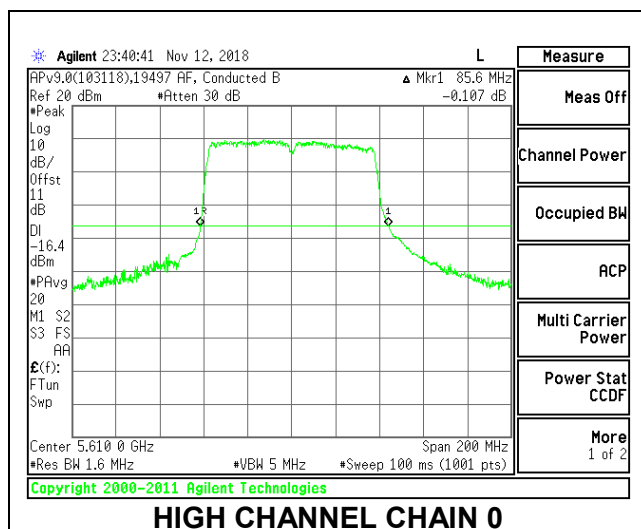

HIGH CHANNEL