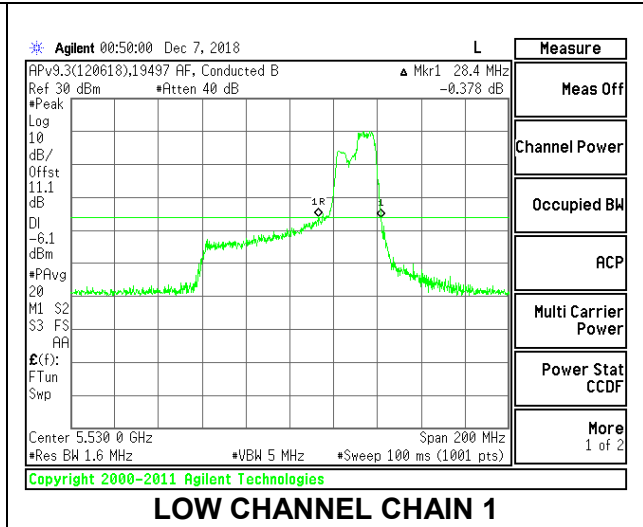

LOW CHANNEL CHAIN 1

HIGH CHANNEL