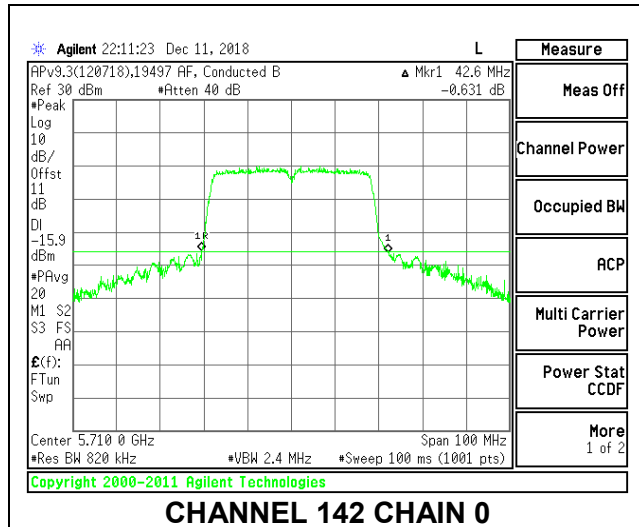

**LOW CHANNEL**

**MID CHANNEL**

**HIGH CHANNEL**

**CHANNEL 142**

### 9.2.18. 802.11ac VHT80 MODE IN THE 5.6 GHz BAND