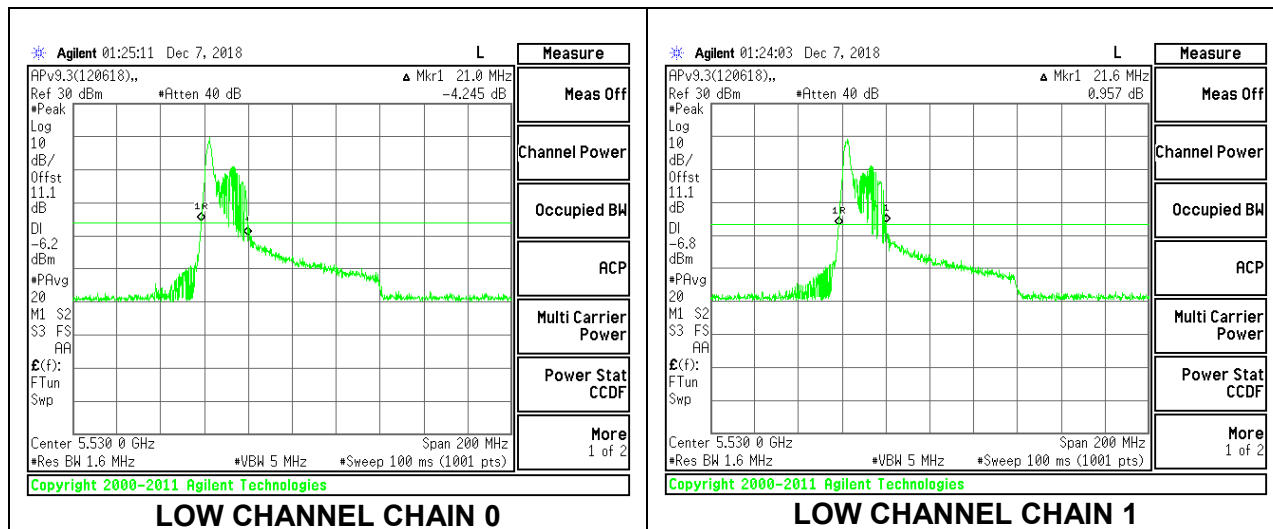

2TX Antenna 1 + Antenna 2 OFDMA MODE – 26-Tones, RU Index 0

Channel	Frequency (MHz)	26 dB Bandwidth Chain 0 (MHz)	26 dB Bandwidth Chain 1 (MHz)
Low	5530	21.00	21.60
High	5610	21.20	21.40
138	5690	23.00	24.20

LOW CHANNEL