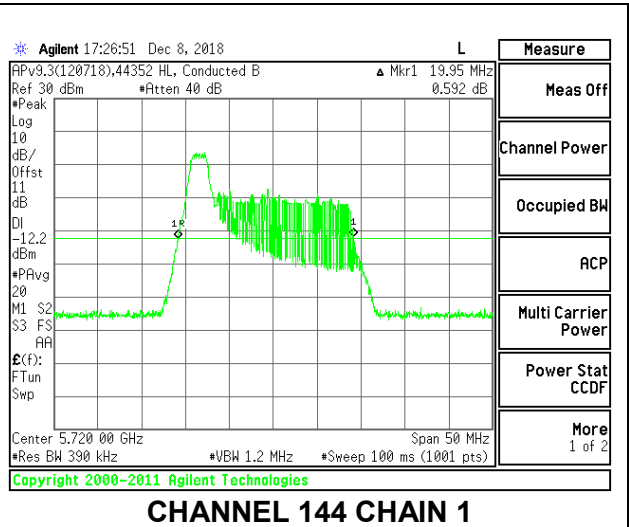

**LOW CHANNEL**

**MID CHANNEL**

**HIGH CHANNEL**

**CHANNEL 144**

**2TX Antenna 1 + Antenna 2 OFDMA MODE – 26-Tones, RU Index 4**

Channel	Frequency (MHz)	26 dB Bandwidth Chain 0 (MHz)	26 dB Bandwidth Chain 1 (MHz)
Low	5500	19.75	18.35
Mid	5580	19.60	18.35
High	5700	19.75	18.25
144	5720	19.45	18.10