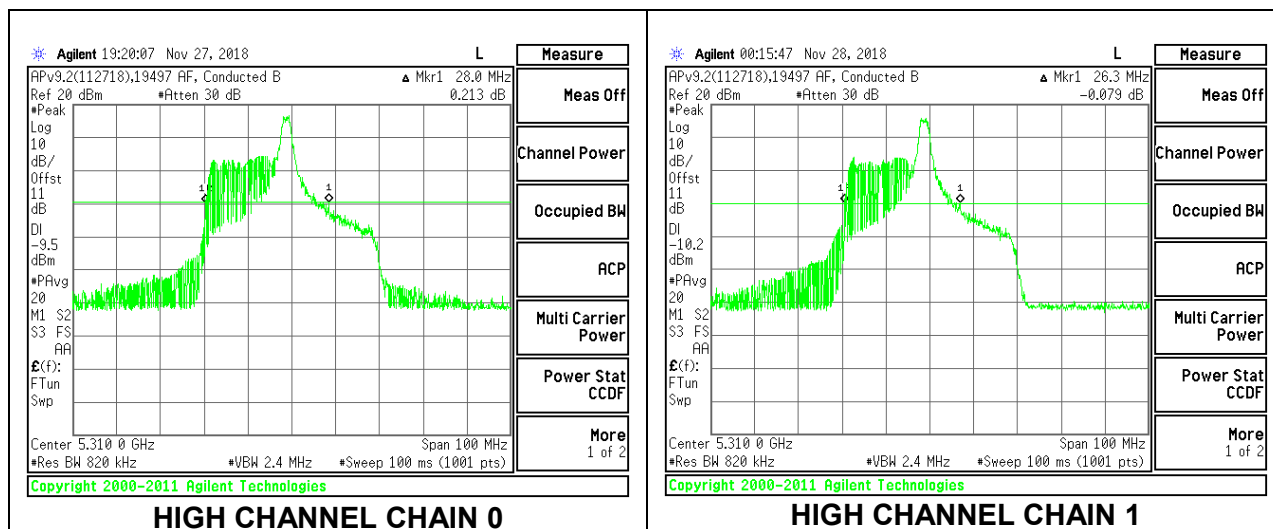

HIGH CHANNEL