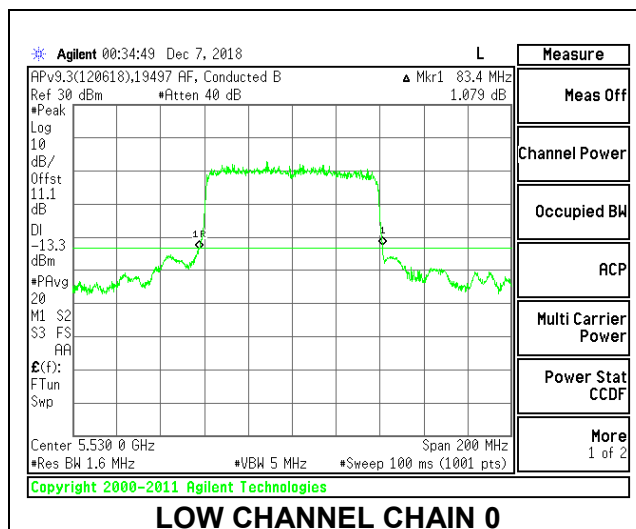

9.2.21. 802.11ax HE80 MODE IN THE 5.6 GHz BAND

2TX Antenna 1 + Antenna 2 OFDMA MODE – 996-Tones, RU Index 67

Channel	Frequency (MHz)	26 dB Bandwidth Chain 0 (MHz)	26 dB Bandwidth Chain 1 (MHz)
Low	5530	83.40	84.00
High	5610	83.20	83.80
138	5690	82.60	82.40

LOW CHANNEL