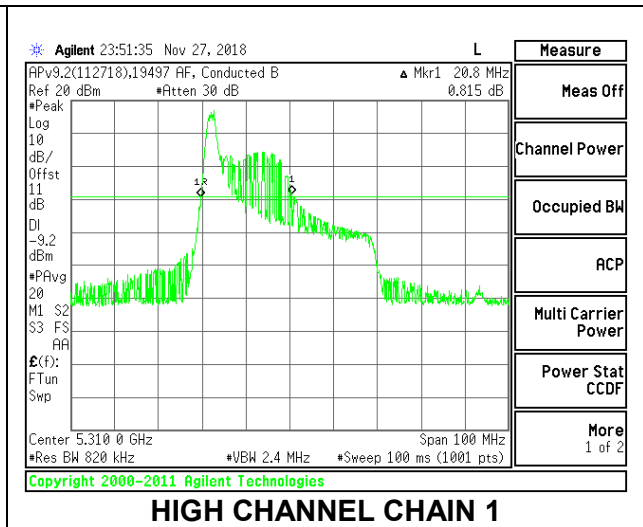

HIGH CHANNEL