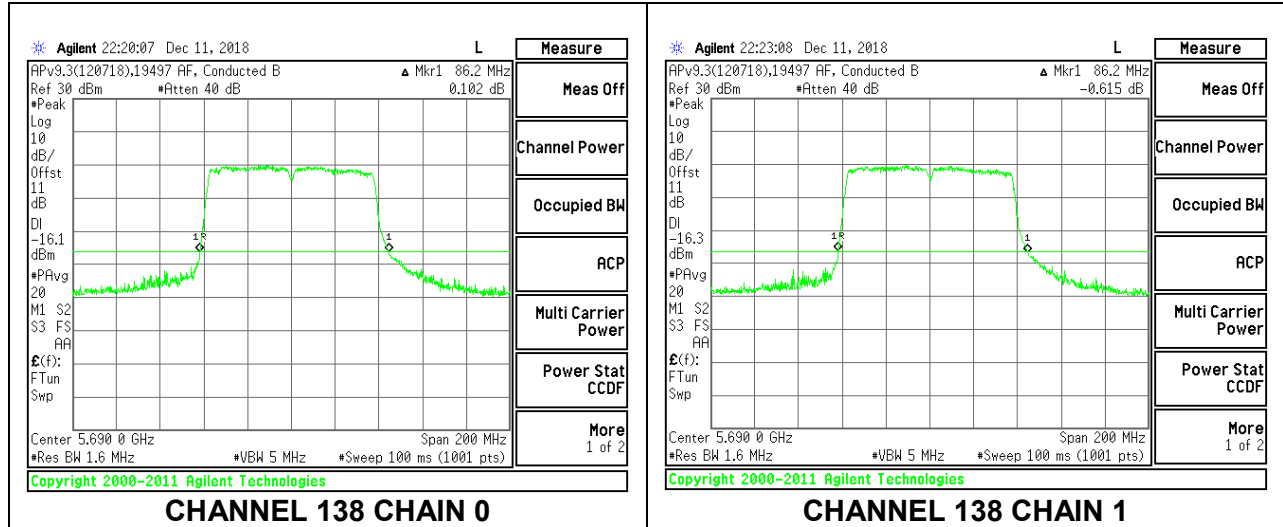

CHANNEL 138