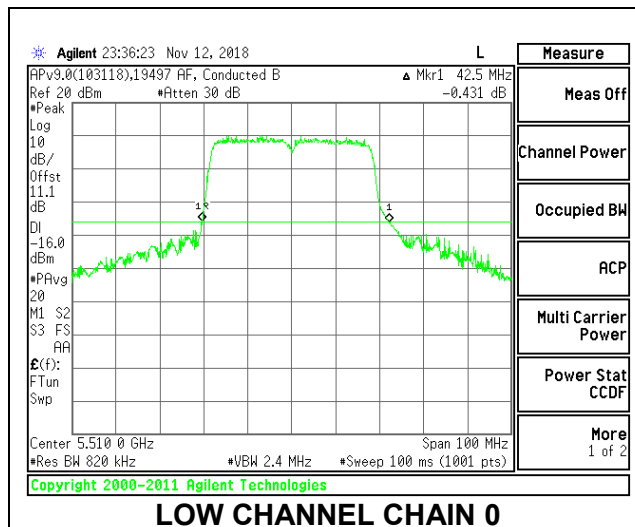

9.2.17. 802.11n HT40 MODE IN THE 5.6 GHz BAND

2TX Antenna 1 + Antenna 2 CDD MODE

Channel	Frequency (MHz)	26 dB Bandwidth Chain 0 (MHz)	26 dB Bandwidth Chain 1 (MHz)
Low	5510	42.50	42.50
Mid	5550	42.50	42.40
High	5670	42.10	41.90
142	5710	42.60	45.30

LOW CHANNEL