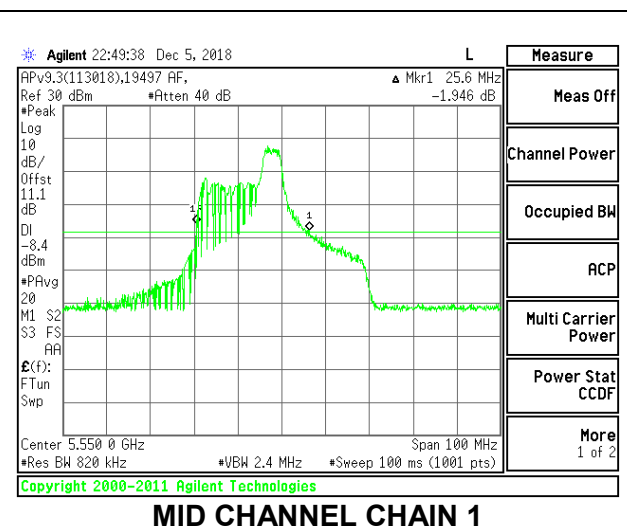

MID CHANNEL