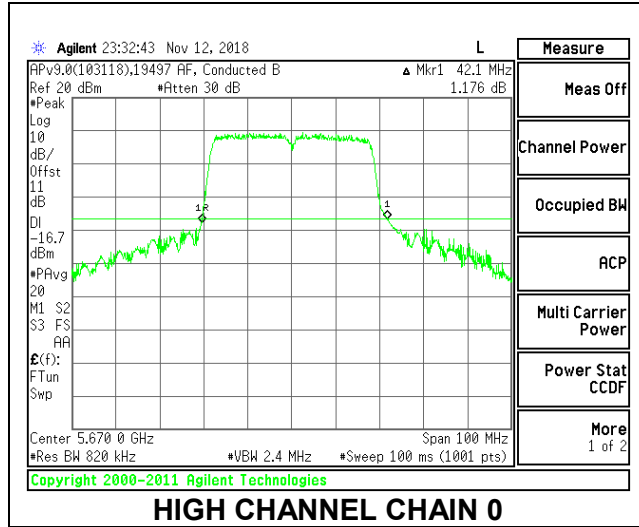

**LOW CHANNEL**

**MID CHANNEL**

**HIGH CHANNEL**

**CHANNEL 142**

### 9.2.18. 802.11ac VHT80 MODE IN THE 5.6 GHz BAND