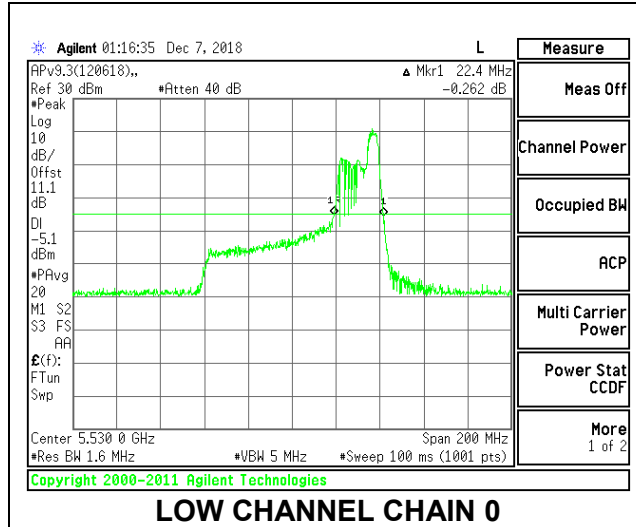

2TX Antenna 1 + Antenna 2 OFDMA MODE – 52-Tones, RU Index 52

Channel	Frequency (MHz)	26 dB Bandwidth Chain 0 (MHz)	26 dB Bandwidth Chain 1 (MHz)
Low	5530	22.40	22.40
High	5610	21.80	22.60
138	5690	29.60	22.80

LOW CHANNEL