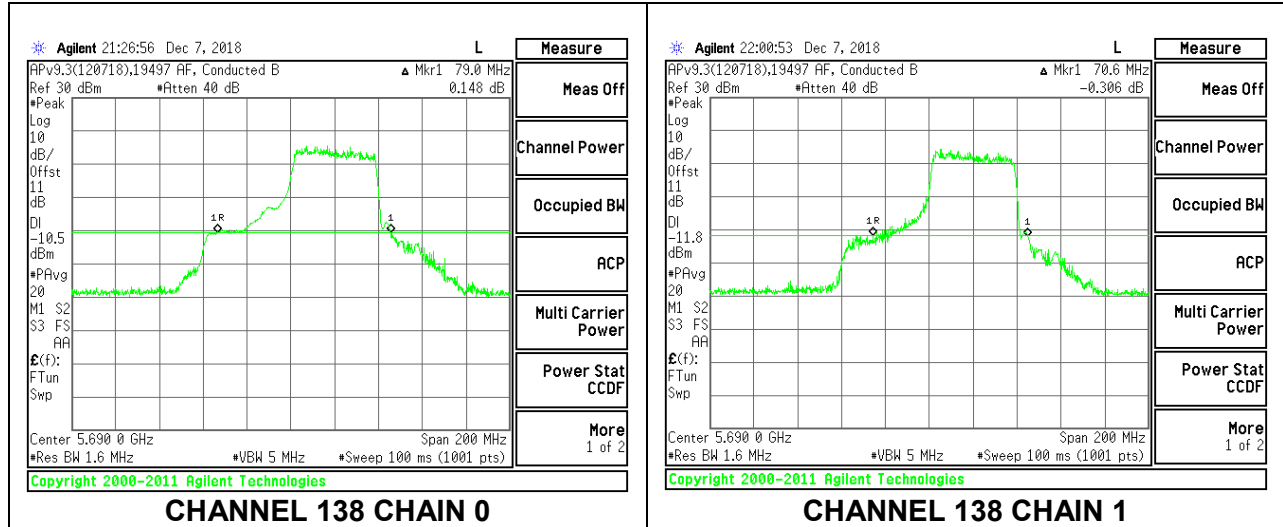

Channel	Frequency (MHz)	26 dB Bandwidth Chain 0 (MHz)	26 dB Bandwidth Chain 1 (MHz)
Low	5530	71.40	71.80
High	5610	66.40	72.00
138	5690	79.00	70.60

**LOW CHANNEL**

**HIGH CHANNEL**

**CHANNEL 138**

**2TX Antenna 1 + Antenna 2 OFDMA MODE – 242-Tones, RU Index 61**