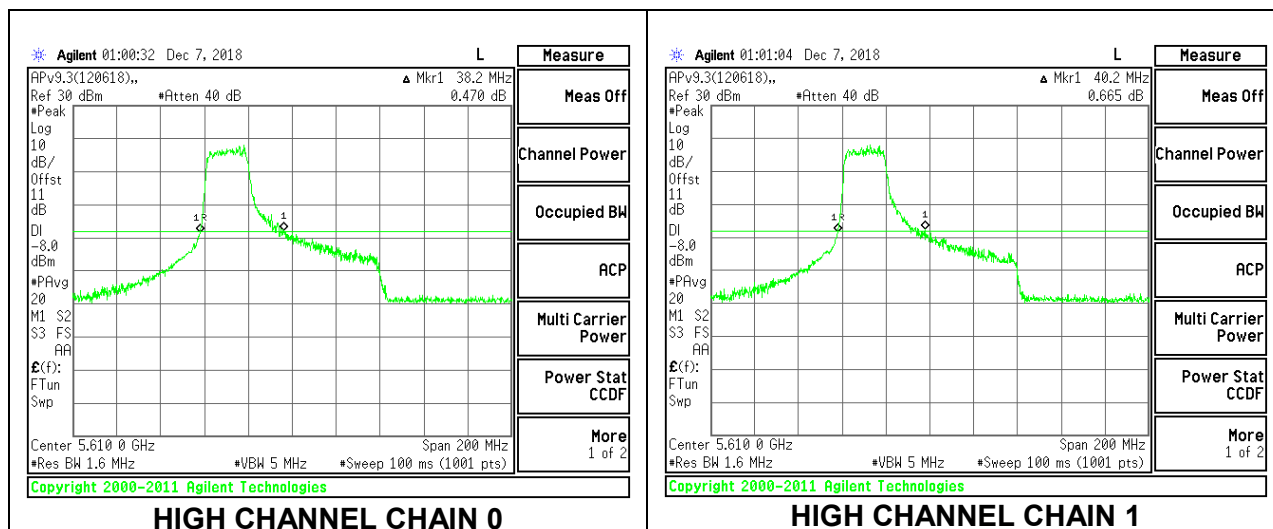

HIGH CHANNEL