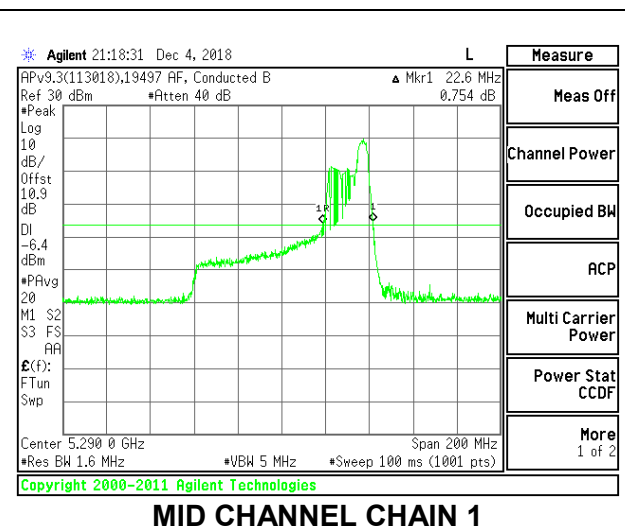

Channel	Frequency (MHz)	26 dB Bandwidth Chain 0 (MHz)	26 dB Bandwidth Chain 1 (MHz)
Mid	5290	22.40	22.20

**MID CHANNEL**

**2TX Antenna 1 + Antenna 2 OFDMA MODE – 52-Tones, RU Index 44**

Channel	Frequency (MHz)	26 dB Bandwidth Chain 0 (MHz)	26 dB Bandwidth Chain 1 (MHz)
Mid	5290	30.20	31.80

**MID CHANNEL**

**2TX Antenna 1 + Antenna 2 OFDMA MODE – 52-Tones, RU Index 52**

Channel	Frequency (MHz)	26 dB Bandwidth Chain 0 (MHz)	26 dB Bandwidth Chain 1 (MHz)
Mid	5290	23.00	22.60

**MID CHANNEL**

**2TX Antenna 1 + Antenna 2 OFDMA MODE – 26-Tones, RU Index 0**