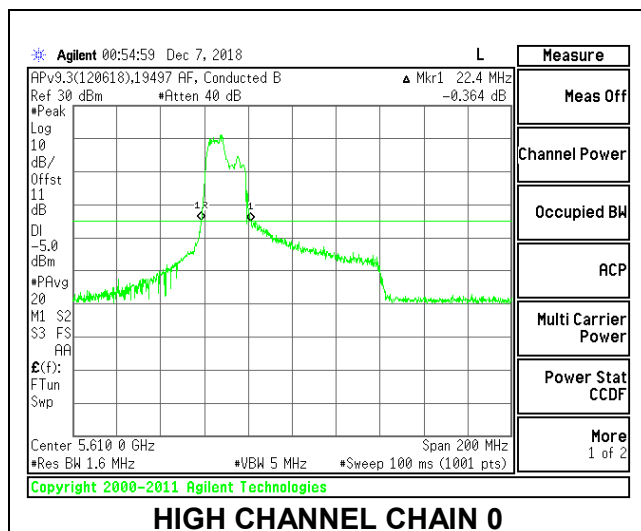

HIGH CHANNEL CHAIN 0