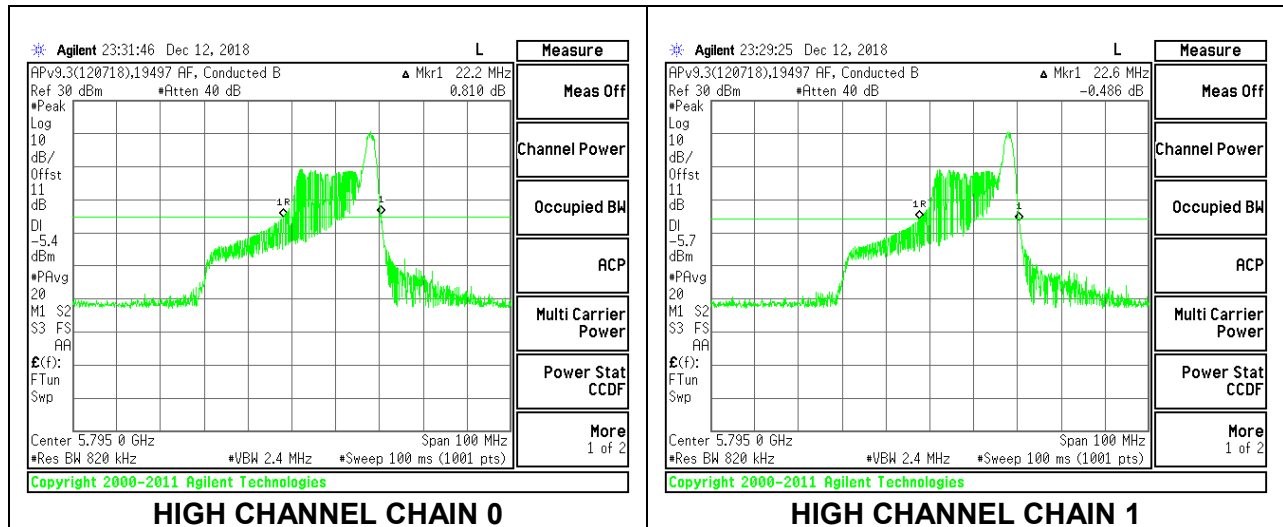

HIGH CHANNEL

2TX Antenna 1 + Antenna 2 OFDMA MODE – 26-Tones, RU Index 17

Channel	Frequency (MHz)	26 dB Bandwidth	
		Chain 0 (MHz)	Chain 1 (MHz)
Low	5755	21.60	22.00
High	5795	22.20	22.60

LOW CHANNEL

HIGH CHANNEL