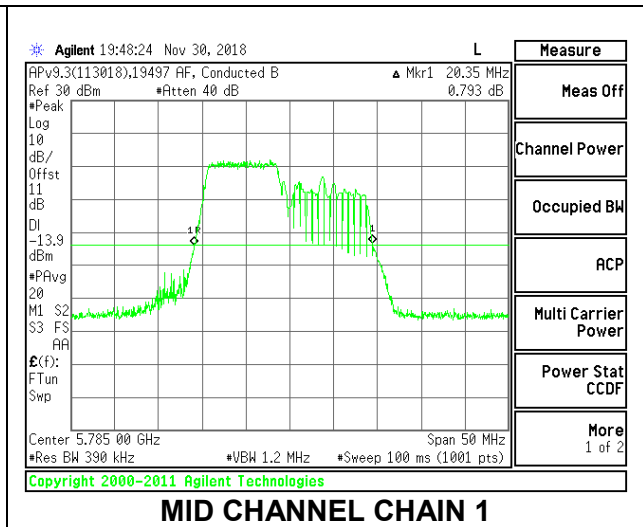

MID CHANNEL