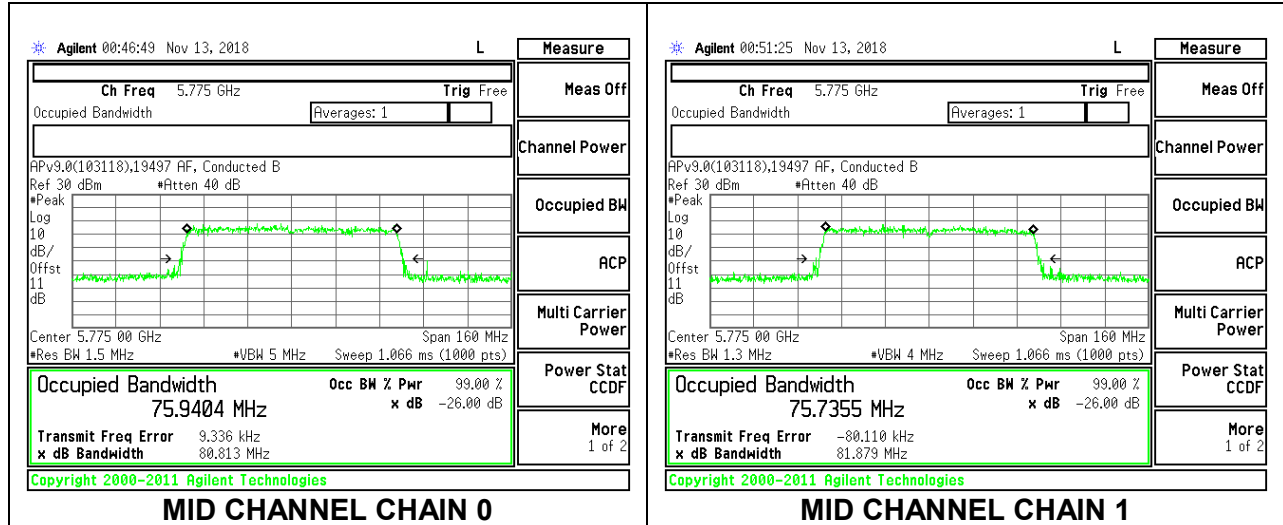

8.3.25. 802.11ac VHT80 MODE IN THE 5.8 GHz BAND

2TX Antenna 1 + Antenna 2 CDD MODE

Channel	Frequency (MHz)	99% Bandwidth Chain 0 (MHz)	99% Bandwidth Chain 1 (MHz)
Mid	5775	75.9404	75.7355

MID CHANNEL