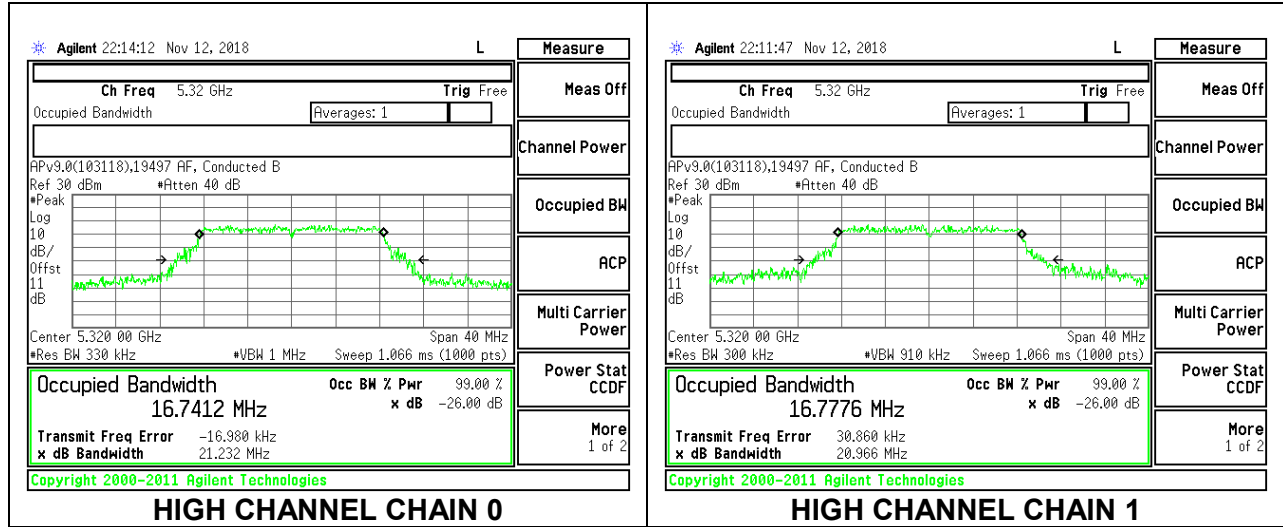

HIGH CHANNEL