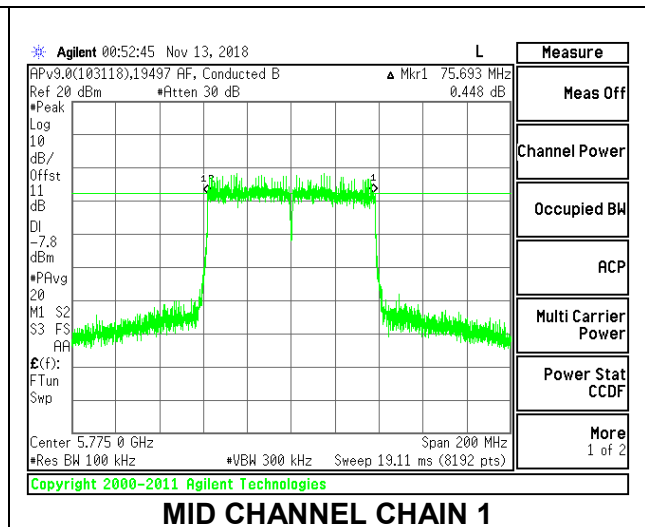

8.4.4. 802.11ac VHT80 MODE IN THE 5.8 GHz BAND

2TX Antenna 1 + Antenna 2 CDD MODE

Channel	Frequency (MHz)	6 dB BW Chain 0 (MHz)	6 dB BW Chain 1 (MHz)	Minimum Limit (MHz)
Mid	5775	75.522	75.693	0.5
138	5690	3.152	3.176	0.5

MID CHANNEL