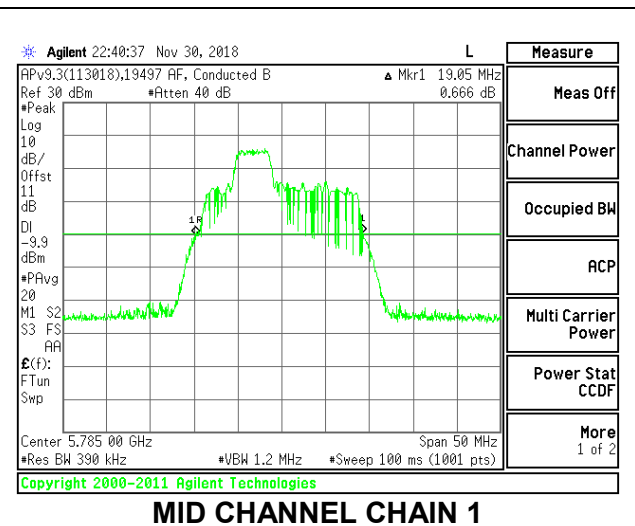

LOW CHANNEL

LOW CHANNEL CHAIN 0

LOW CHANNEL CHAIN 1

MID CHANNEL

MID CHANNEL CHAIN 0

MID CHANNEL CHAIN 1

HIGH CHANNEL

2TX Antenna 1 + Antenna 2 OFDMA MODE – 52-Tones, RU Index 40