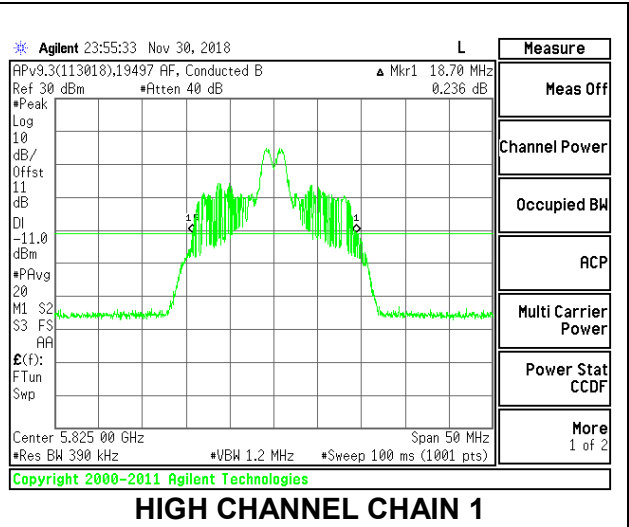

Channel	Frequency (MHz)	26 dB Bandwidth Chain 0 (MHz)	26 dB Bandwidth Chain 1 (MHz)
Low	5745	19.75	18.75
Mid	5785	19.60	18.70
High	5825	19.80	18.70

LOW CHANNEL

MID CHANNEL

HIGH CHANNEL

2TX Antenna 1 + Antenna 2 OFDMA MODE – 26-Tones, RU Index 8