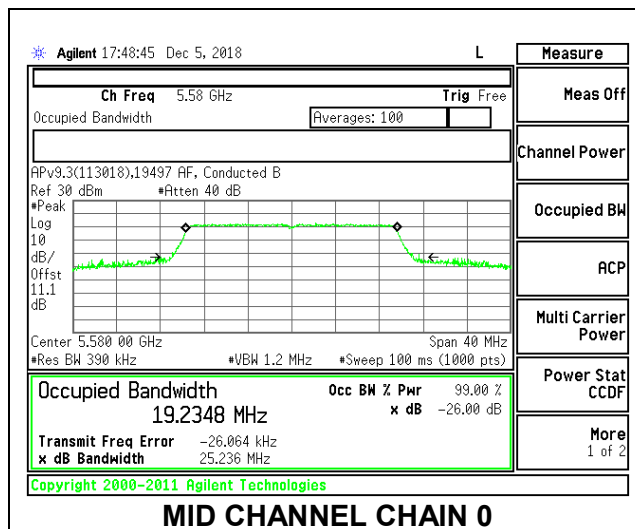

MID CHANNEL