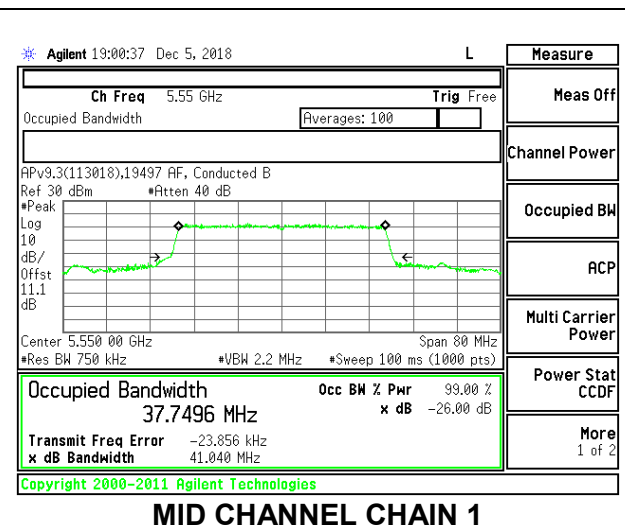

MID CHANNEL