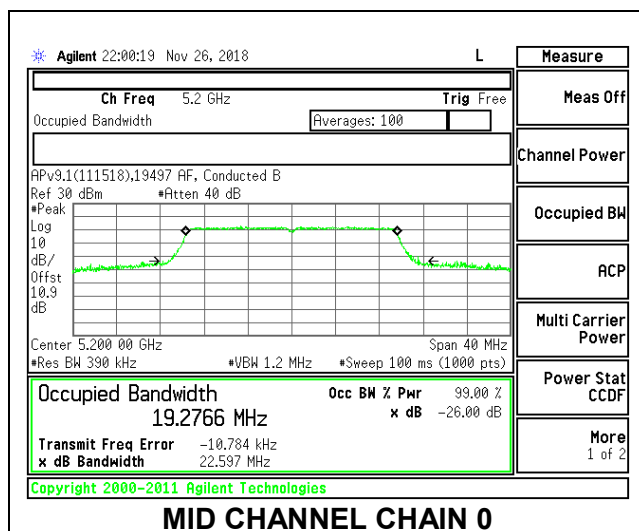

MID CHANNEL