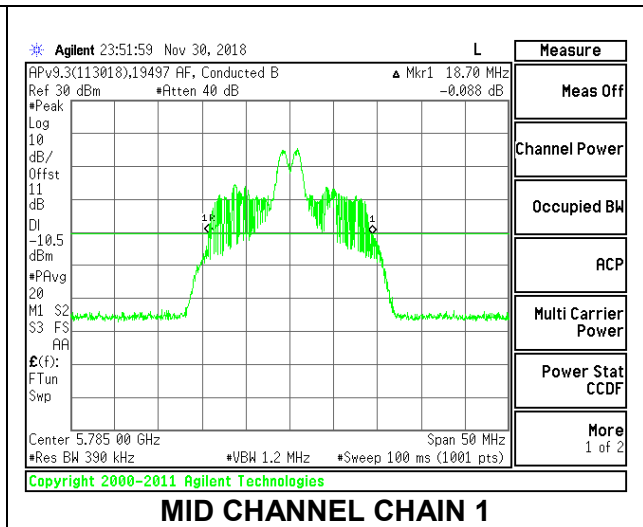

Channel	Frequency (MHz)	26 dB Bandwidth Chain 0 (MHz)	26 dB Bandwidth Chain 1 (MHz)
Low	5745	20.30	20.30
Mid	5785	20.45	20.15
High	5825	20.45	20.20

LOW CHANNEL

MID CHANNEL

HIGH CHANNEL

2TX Antenna 1 + Antenna 2 OFDMA MODE – 26-Tones, RU Index 4

Channel	Frequency (MHz)	26 dB Bandwidth Chain 0 (MHz)	26 dB Bandwidth Chain 1 (MHz)
Low	5745	19.75	18.75
Mid	5785	19.60	18.70
High	5825	19.80	18.70

LOW CHANNEL

MID CHANNEL

HIGH CHANNEL

2TX Antenna 1 + Antenna 2 OFDMA MODE – 26-Tones, RU Index 8