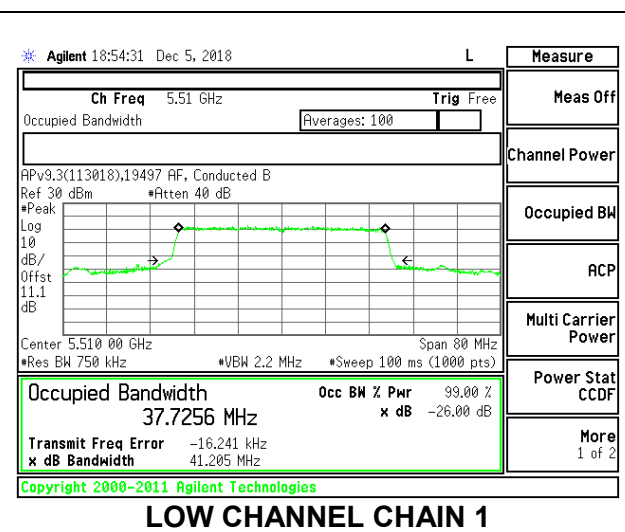

8.3.20. 802.11ax HE40 MODE IN THE 5.6 GHz BAND

2TX Antenna 1 + Antenna 2 OFDMA MODE – 484-Tones, RU Index 65

Channel	Frequency (MHz)	99% Bandwidth Chain 0 (MHz)	99% Bandwidth Chain 1 (MHz)
Low	5510	37.7214	37.7256
Mid	5550	37.7373	37.7496
High	5670	37.7306	37.7122
142	5710	37.7835	37.7760

LOW CHANNEL