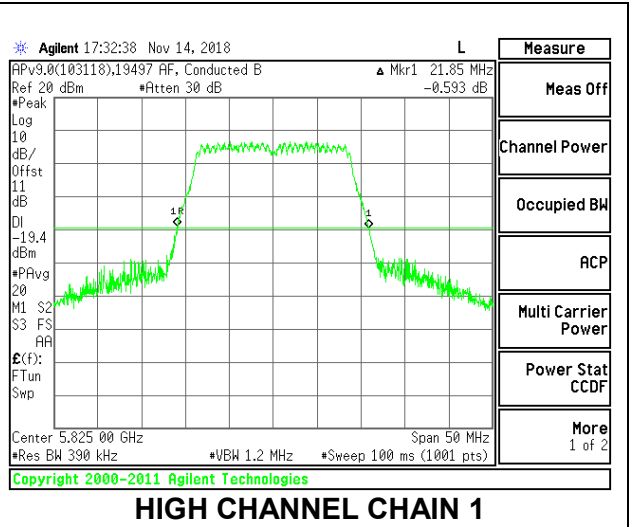

HIGH CHANNEL