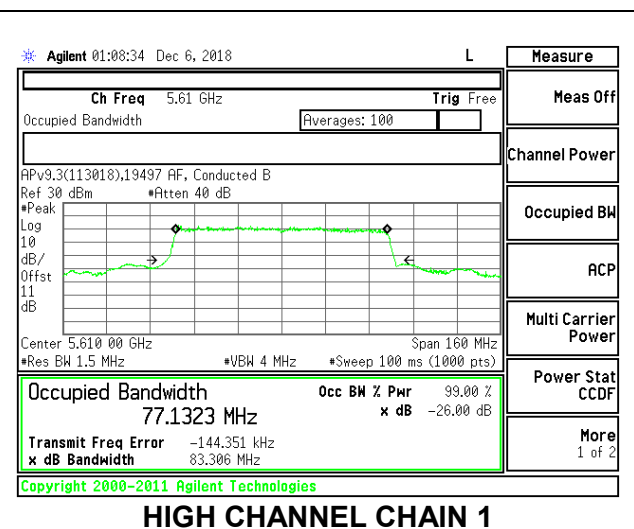

LOW CHANNEL

LOW CHANNEL CHAIN 0

LOW CHANNEL CHAIN 1

HIGH CHANNEL

HIGH CHANNEL CHAIN 0

HIGH CHANNEL CHAIN 1

CHANNEL 138

8.3.22. 802.11a MODE IN THE 5.8 GHz BAND