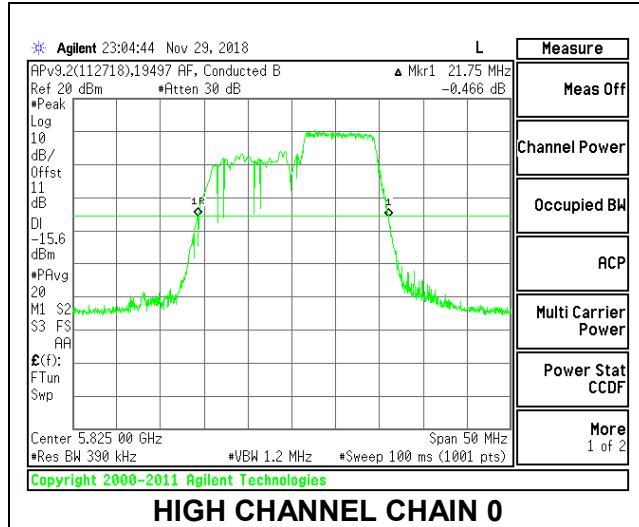

HIGH CHANNEL