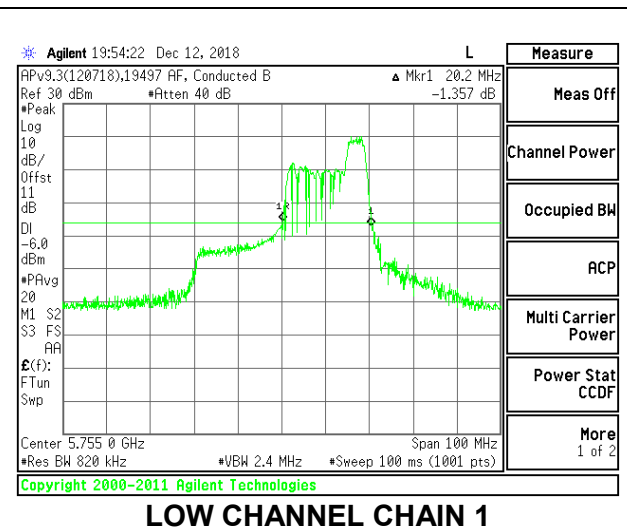

2TX Antenna 1 + Antenna 2 OFDMA MODE – 52-Tones, RU Index 44

Channel	Frequency (MHz)	26 dB Bandwidth	
		Chain 0 (MHz)	Chain 1 (MHz)
Low	5755	24.30	20.20
High	5795	24.50	20.10

LOW CHANNEL