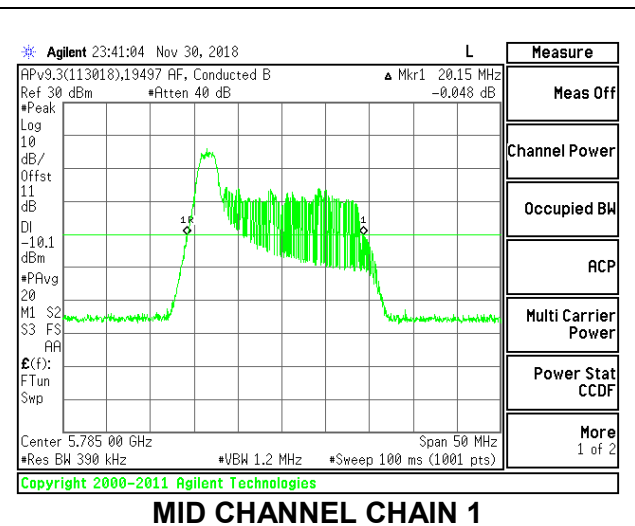

MID CHANNEL