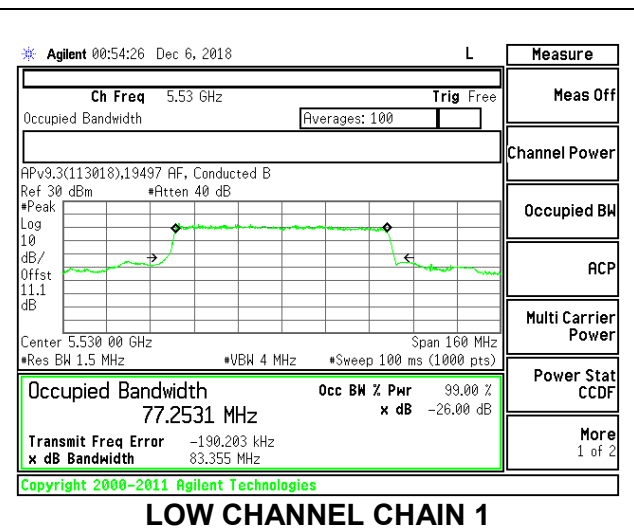

LOW CHANNEL CHAIN 1