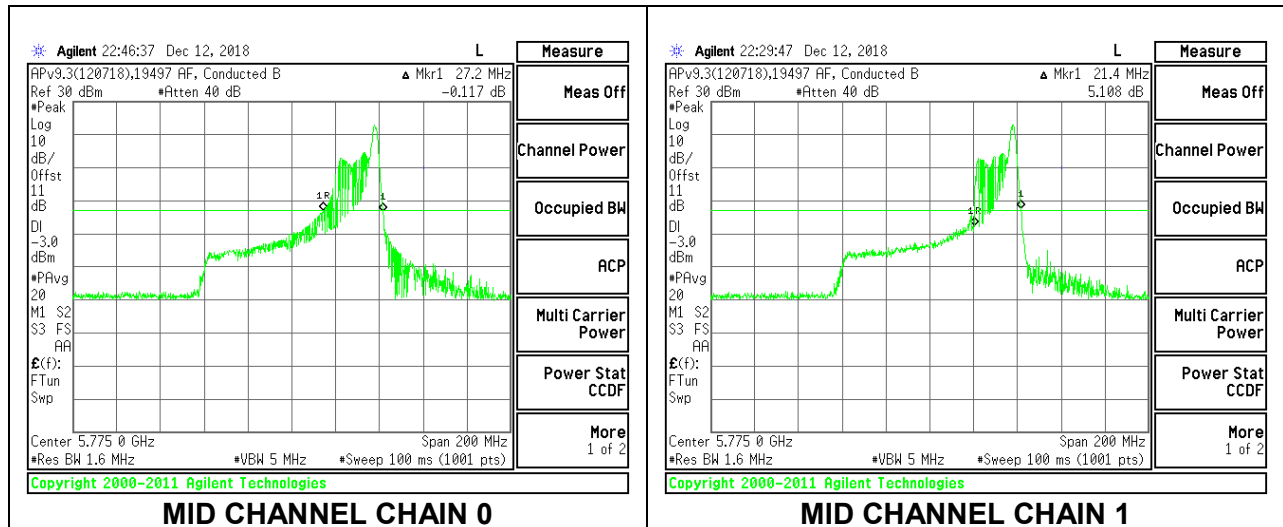

MID CHANNEL

2TX Antenna 1 + Antenna 2 OFDMA MODE – 26-Tones, RU Index 18

Channel	Frequency (MHz)	26 dB Bandwidth Chain 0 (MHz)	26 dB Bandwidth Chain 1 (MHz)
Mid	5775	45.20	40.40

MID CHANNEL

2TX Antenna 1 + Antenna 2 OFDMA MODE – 26-Tones, RU Index 36

Channel	Frequency (MHz)	26 dB Bandwidth Chain 0 (MHz)	26 dB Bandwidth Chain 1 (MHz)
Mid	5775	27.20	21.40

MID CHANNEL

8.3. 99% BANDWIDTH

LIMITS

None; for reporting purposes only.

RESULTS

8.3.1. 802.11a MODE IN THE 5.2 GHz BAND