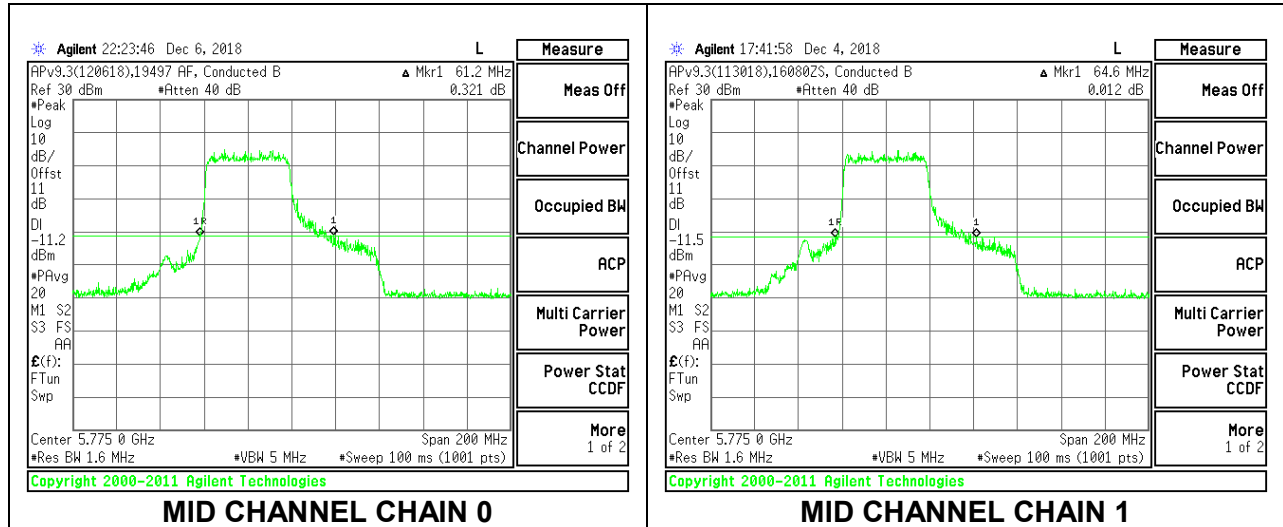

2TX Antenna 1 + Antenna 2 OFDMA MODE – 484-Tones, RU Index 65

Channel	Frequency (MHz)	26 dB Bandwidth Chain 0 (MHz)	26 dB Bandwidth Chain 1 (MHz)
Mid	5775	61.20	64.60

MID CHANNEL