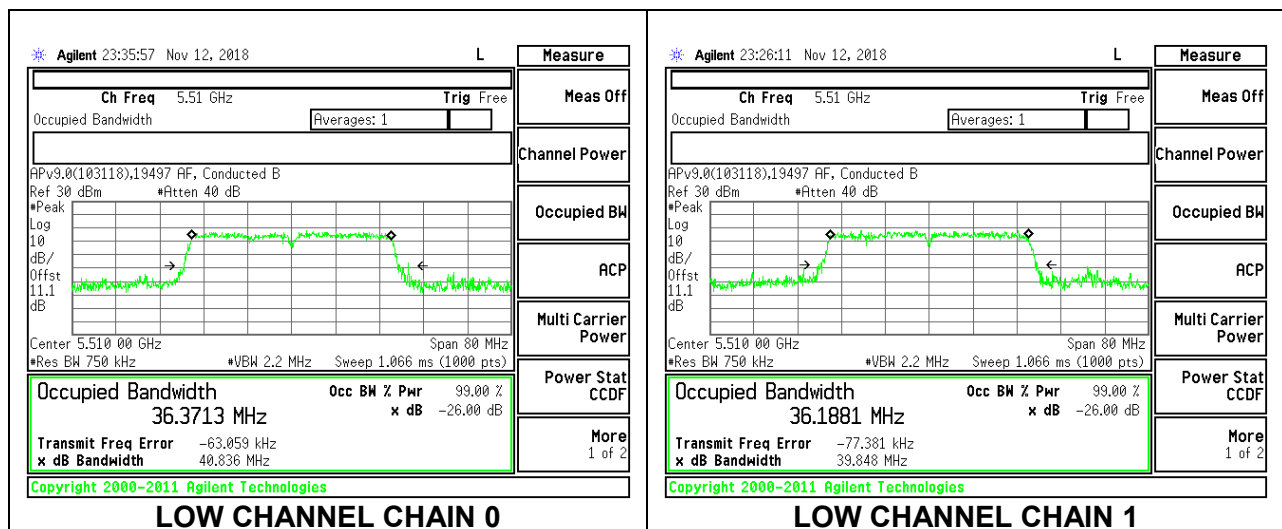

8.3.17. 802.11n HT40 MODE IN THE 5.6 GHz BAND

2TX Antenna 1 + Antenna 2 CDD MODE

Channel	Frequency (MHz)	99% Bandwidth Chain 0 (MHz)	99% Bandwidth Chain 1 (MHz)
Low	5510	36.3713	36.1881
Mid	5550	36.2197	36.2054
High	5670	36.2752	36.1705
142	5710	36.4029	36.2003

LOW CHANNEL