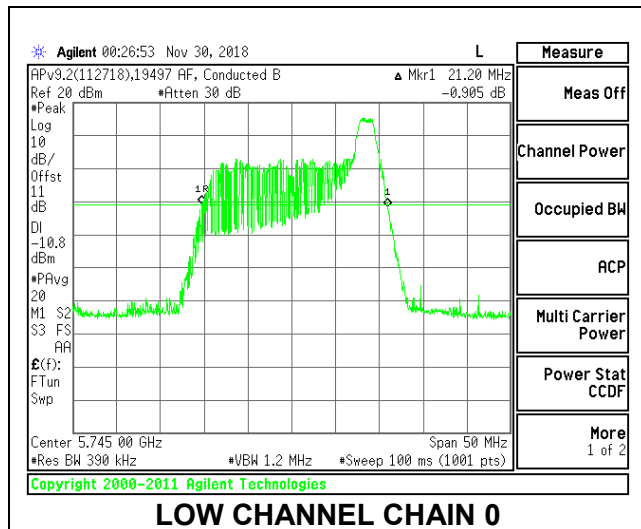

2TX Antenna 1 + Antenna 2 OFDMA MODE – 26-Tones, RU Index 8

Channel	Frequency (MHz)	26 dB Bandwidth Chain 0 (MHz)	26 dB Bandwidth Chain 1 (MHz)
Low	5745	21.20	20.25
Mid	5785	21.20	20.20
High	5825	21.10	20.10

LOW CHANNEL