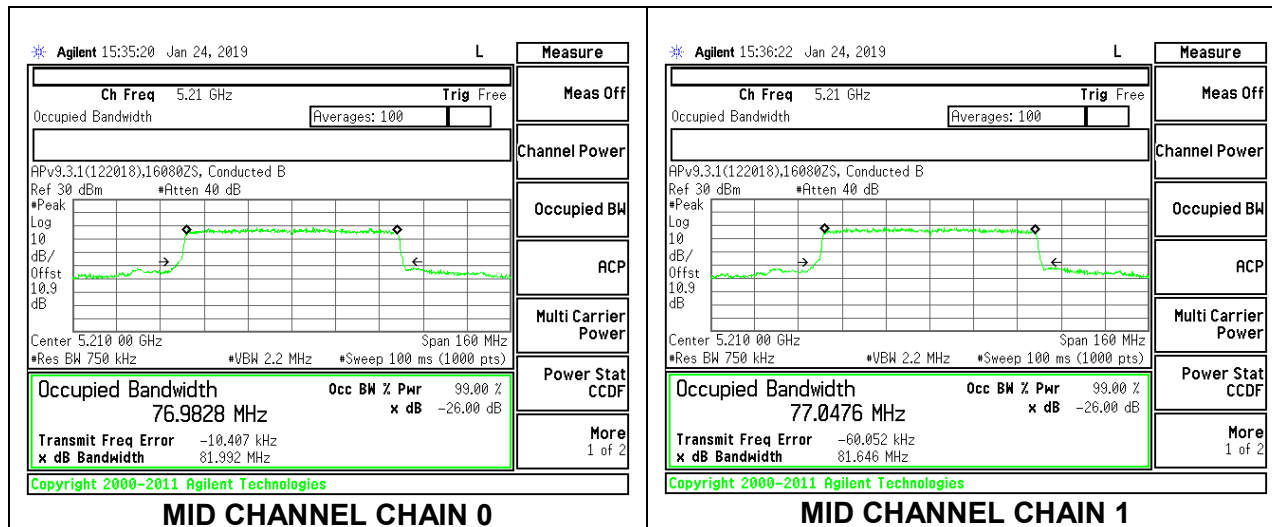

8.3.7. 802.11ax HE80 MODE IN THE 5.2 GHZ BAND

2TX Antenna 1 + Antenna 2 OFDMA MODE – 996-Tones, RU Index 67

Channel	Frequency (MHz)	99% Bandwidth Chain 0 (MHz)	99% Bandwidth Chain 1 (MHz)
Mid	5210	76.9828	77.0476

MID CHANNEL