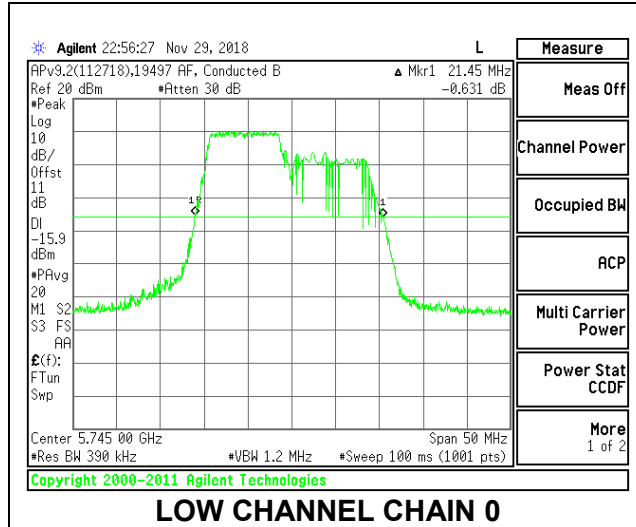

2TX Antenna 1 + Antenna 2 OFDMA MODE – 106-Tones, RU Index 53

Channel	Frequency (MHz)	26 dB Bandwidth Chain 0 (MHz)	26 dB Bandwidth Chain 1 (MHz)
Low	5745	21.45	20.40
Mid	5785	21.40	20.35
High	5825	21.35	20.55

LOW CHANNEL