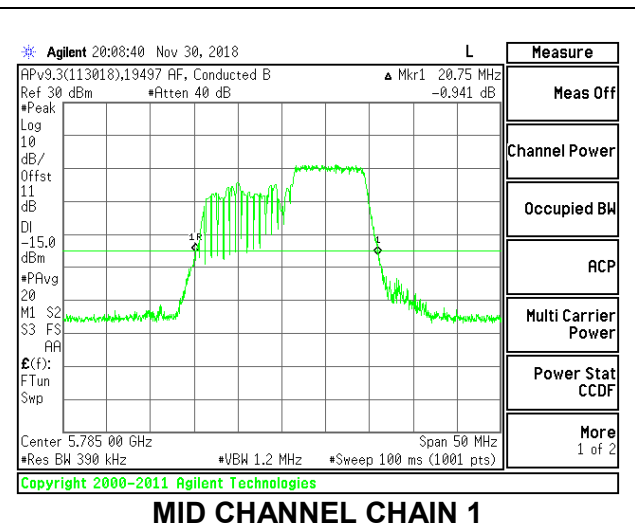

MID CHANNEL