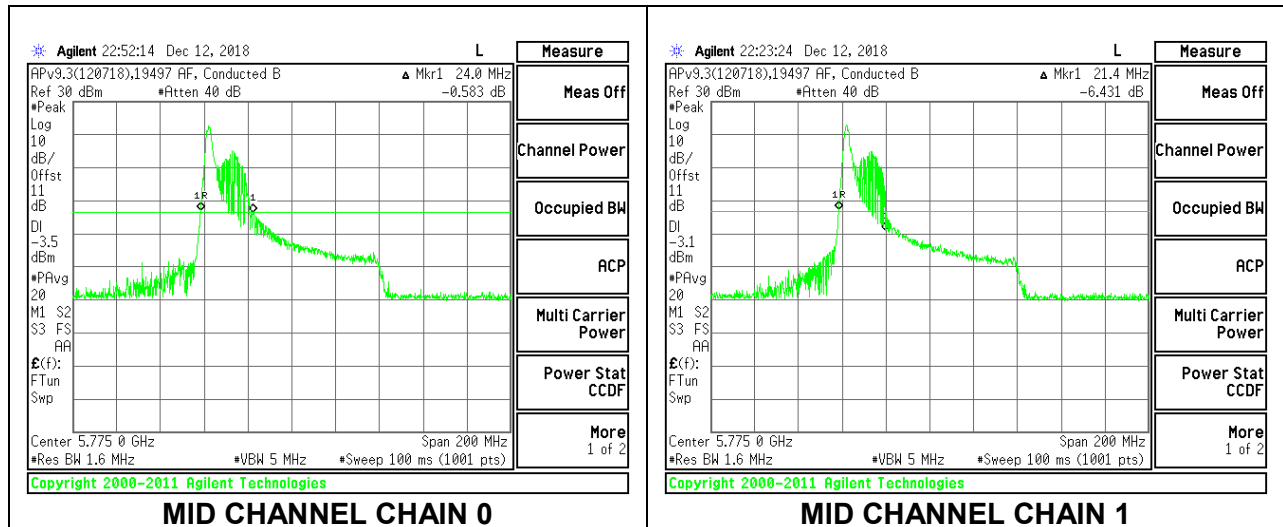

2TX Antenna 1 + Antenna 2 OFDMA MODE – 26-Tones, RU Index 0

Channel	Frequency (MHz)	26 dB Bandwidth Chain 0 (MHz)	26 dB Bandwidth Chain 1 (MHz)
Mid	5775	24.00	21.40

MID CHANNEL