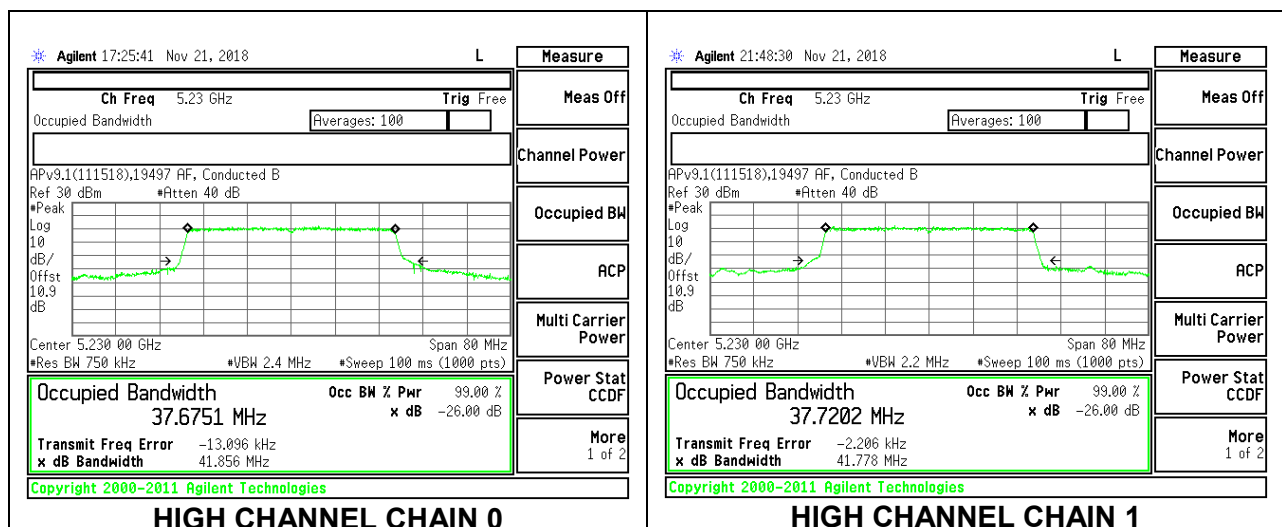

HIGH CHANNEL