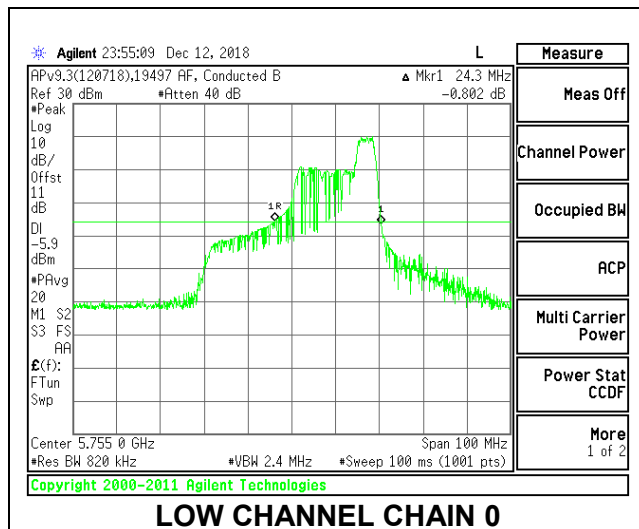

2TX Antenna 1 + Antenna 2 OFDMA MODE – 52-Tones, RU Index 44

Channel	Frequency (MHz)	26 dB Bandwidth	
		Chain 0 (MHz)	Chain 1 (MHz)
Low	5755	24.30	20.20
High	5795	24.50	20.10

LOW CHANNEL