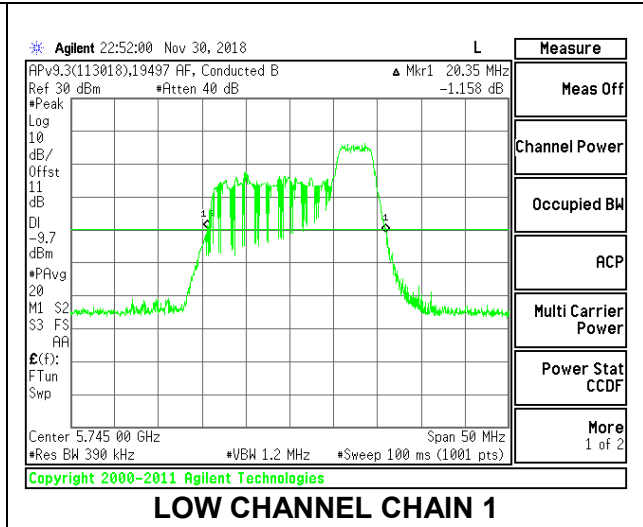

2TX Antenna 1 + Antenna 2 OFDMA MODE – 52-Tones, RU Index 40

Channel	Frequency (MHz)	26 dB Bandwidth Chain 0 (MHz)	26 dB Bandwidth Chain 1 (MHz)
Low	5745	20.40	20.35
Mid	5785	20.40	20.25
High	5825	21.45	20.35

LOW CHANNEL