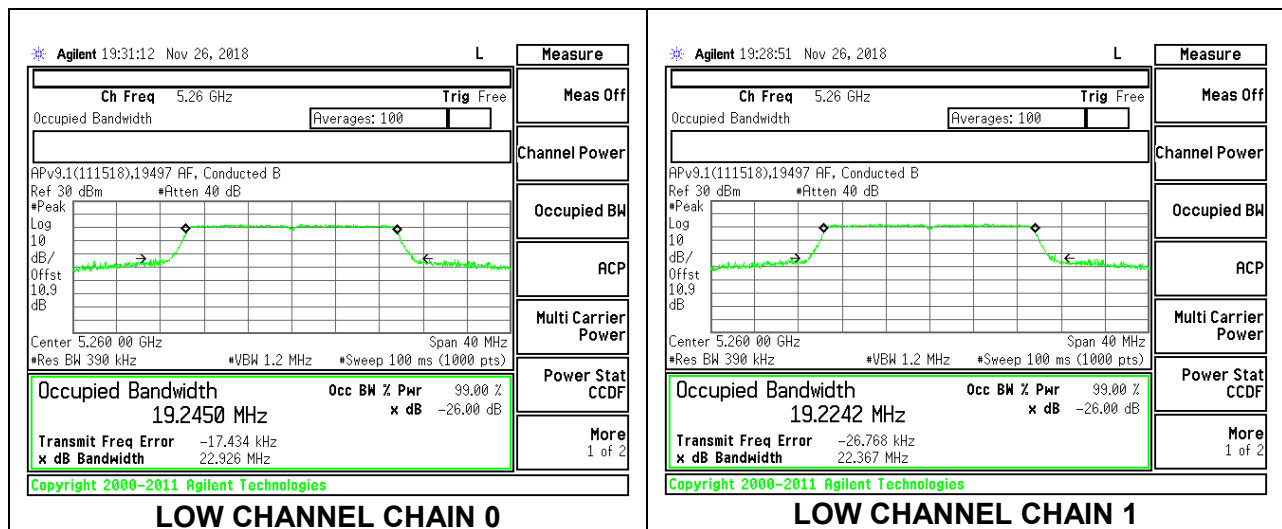

8.3.12. 802.11ax HE20 MODE IN THE 5.3 GHz BAND

2TX Antenna 1 + Antenna 2 OFDMA MODE – 242-Tones, RU Index 61

Channel	Frequency (MHz)	99% Bandwidth	
		Chain 0 (MHz)	Chain 1 (MHz)
Low	5260	19.2450	19.2242
Mid	5300	19.2383	19.2646
High	5320	19.2549	19.2582

LOW CHANNEL