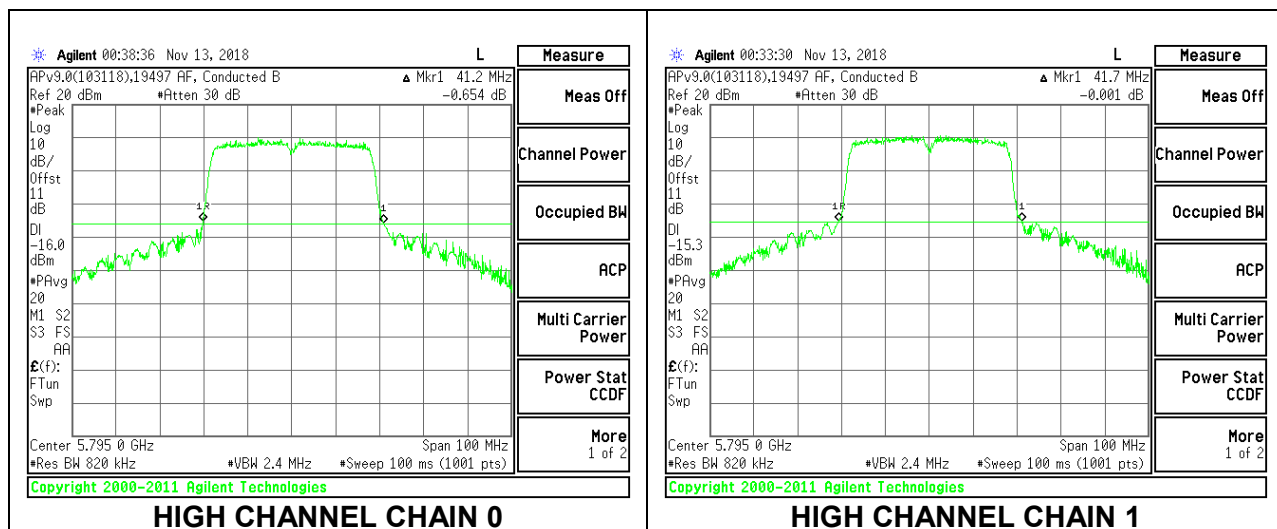

LOW CHANNEL

MID CHANNEL

HIGH CHANNEL

8.2.24. 802.11n HT40 MODE IN THE 5.8 GHz BAND

2TX Antenna 1 + Antenna 2 CDD MODE

Channel	Frequency (MHz)	26 dB Bandwidth Chain 0 (MHz)	26 dB Bandwidth Chain 1 (MHz)
Low	5755	42.10	42.10
High	5795	41.20	41.70

LOW CHANNEL

HIGH CHANNEL

8.2.25. 802.11ac VHT80 MODE IN THE 5.8 GHz BAND

2TX Antenna 1 + Antenna 2 CDD MODE

Channel	Frequency (MHz)	26 dB Bandwidth Chain 0 (MHz)	26 dB Bandwidth Chain 1 (MHz)
Mid	5775	86.00	83.40