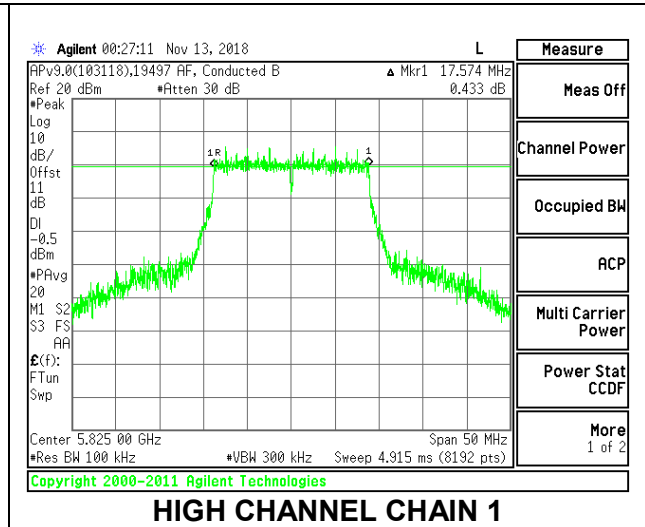

HIGH CHANNEL