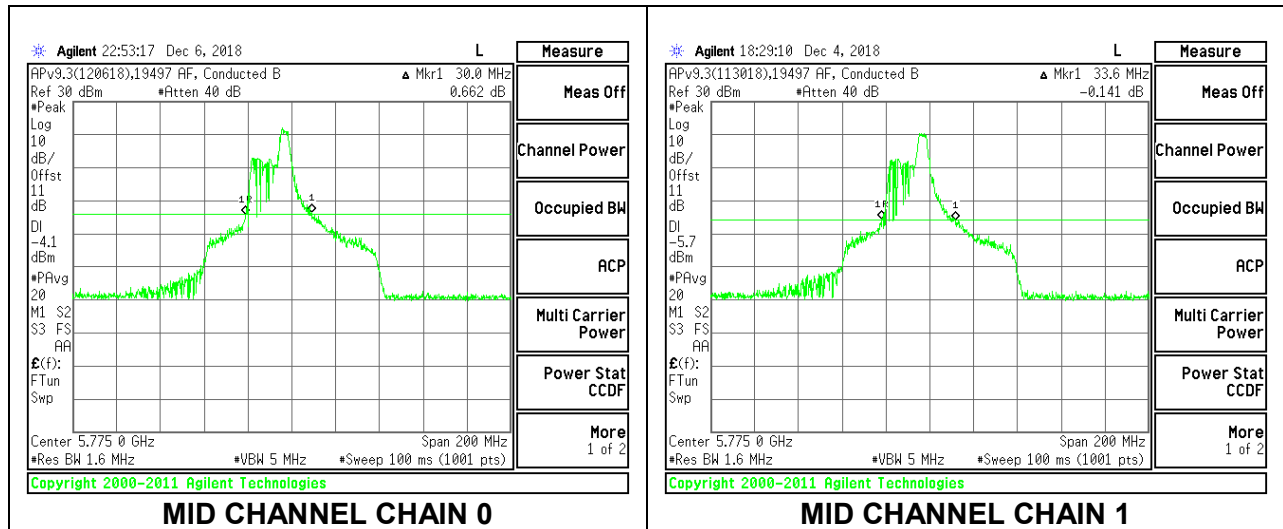

2TX Antenna 1 + Antenna 2 OFDMA MODE – 52-Tones, RU Index 44

Channel	Frequency (MHz)	26 dB Bandwidth Chain 0 (MHz)	26 dB Bandwidth Chain 1 (MHz)
Mid	5775	30.00	33.60

MID CHANNEL