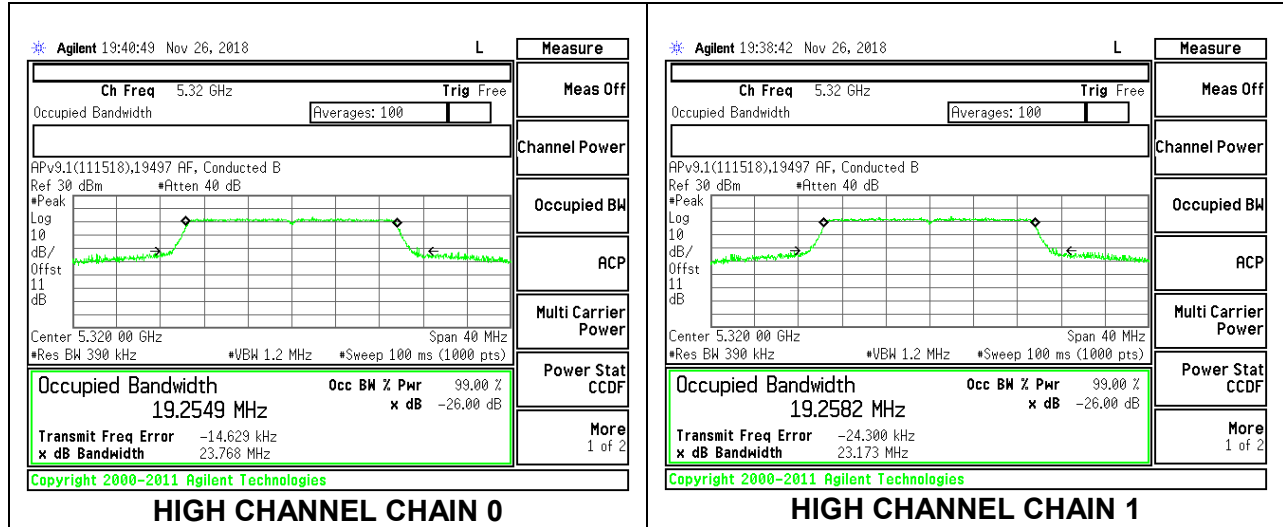

HIGH CHANNEL