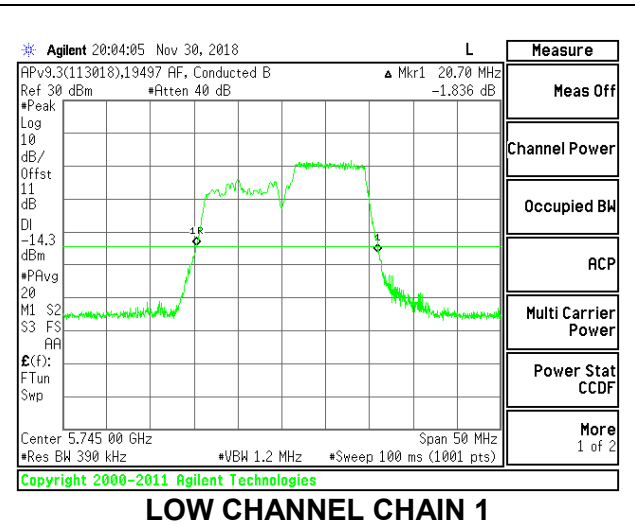

2TX Antenna 1 + Antenna 2 OFDMA MODE – 106-Tones, RU Index 54

Channel	Frequency (MHz)	26 dB Bandwidth Chain 0 (MHz)	26 dB Bandwidth Chain 1 (MHz)
Low	5745	21.75	20.70
Mid	5785	21.80	20.75
High	5825	21.75	20.70

LOW CHANNEL