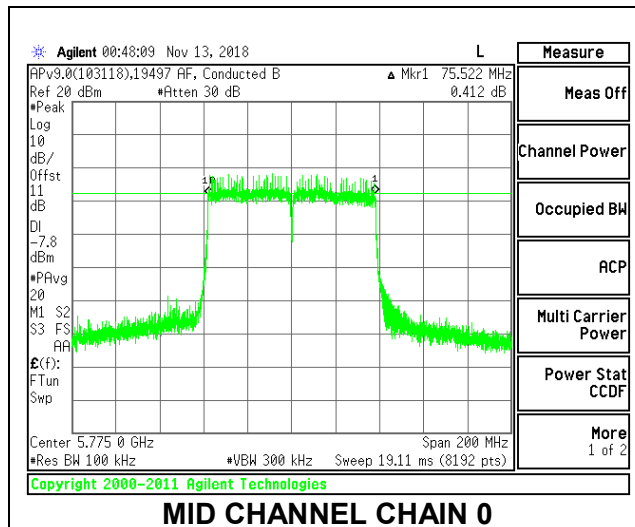

8.4.4. 802.11ac VHT80 MODE IN THE 5.8 GHz BAND

2TX Antenna 1 + Antenna 2 CDD MODE

Channel	Frequency (MHz)	6 dB BW Chain 0 (MHz)	6 dB BW Chain 1 (MHz)	Minimum Limit (MHz)
Mid	5775	75.522	75.693	0.5
138	5690	3.152	3.176	0.5

MID CHANNEL