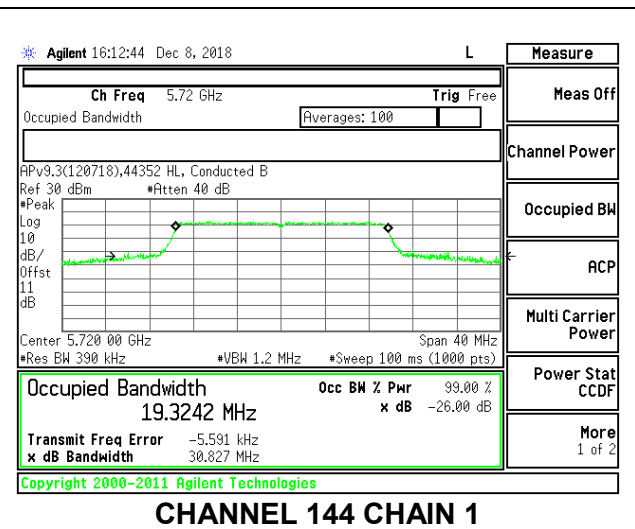

LOW CHANNEL

MID CHANNEL

HIGH CHANNEL

CHANNEL 144

8.3.20. 802.11ax HE40 MODE IN THE 5.6 GHz BAND

2TX Antenna 1 + Antenna 2 OFDMA MODE – 484-Tones, RU Index 65

Channel	Frequency (MHz)	99% Bandwidth Chain 0 (MHz)	99% Bandwidth Chain 1 (MHz)
Low	5510	37.7214	37.7256
Mid	5550	37.7373	37.7496
High	5670	37.7306	37.7122
142	5710	37.7835	37.7760