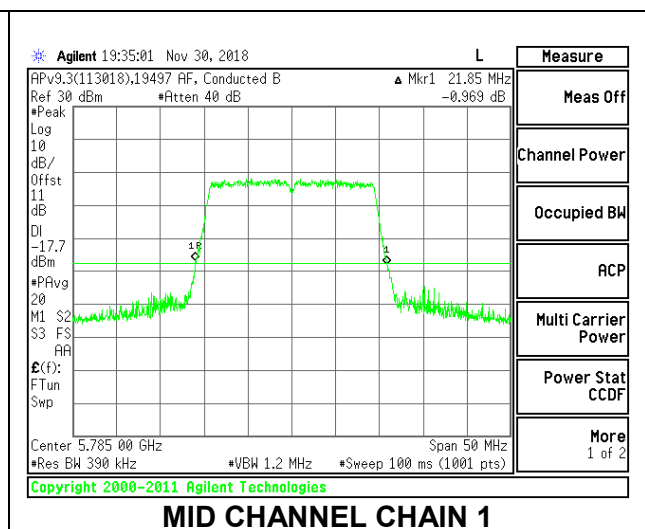

MID CHANNEL