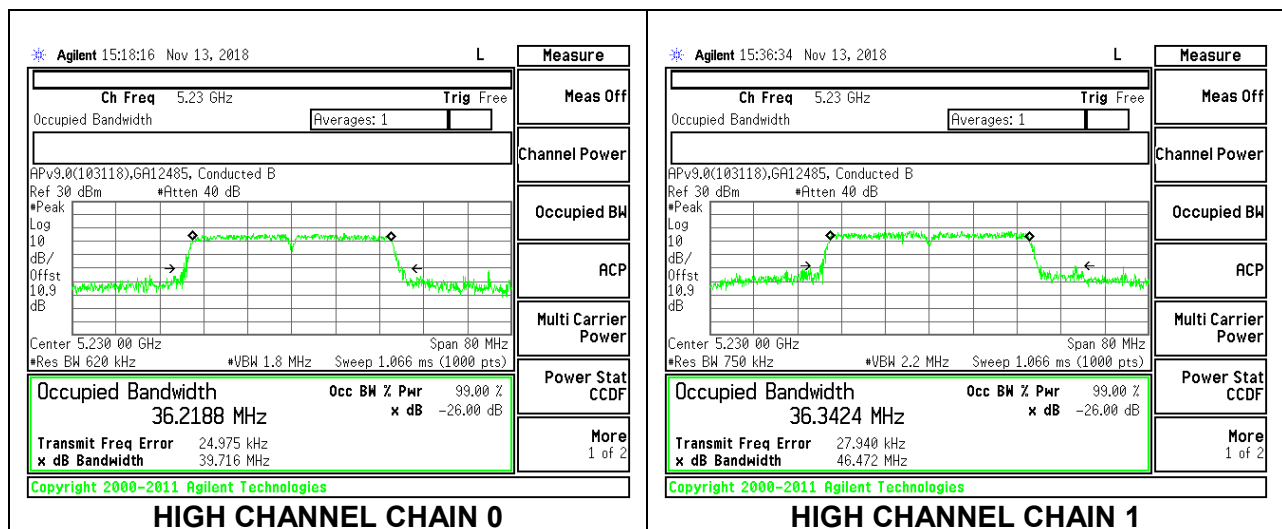

HIGH CHANNEL