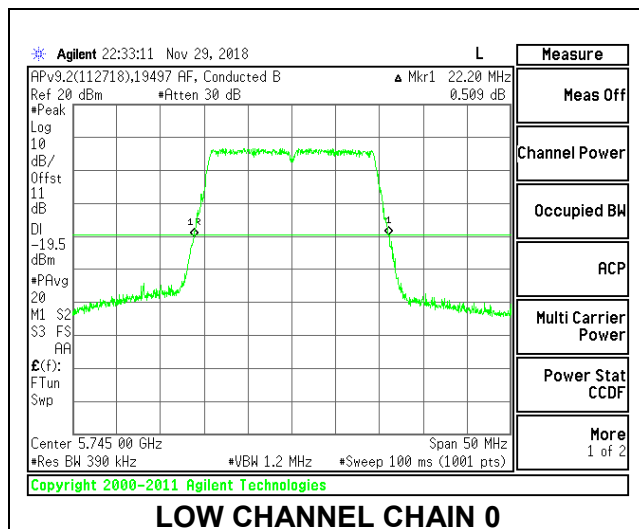

8.2.26. 802.11ax HE20 MODE IN THE 5.8 GHz BAND

2TX Antenna 1 + Antenna 2 OFDMA MODE – 242-Tones, RU Index 61

Channel	Frequency (MHz)	26 dB Bandwidth	
		Chain 0 (MHz)	Chain 1 (MHz)
Low	5745	22.20	21.90
Mid	5785	22.25	21.85
High	5825	22.10	21.75

LOW CHANNEL