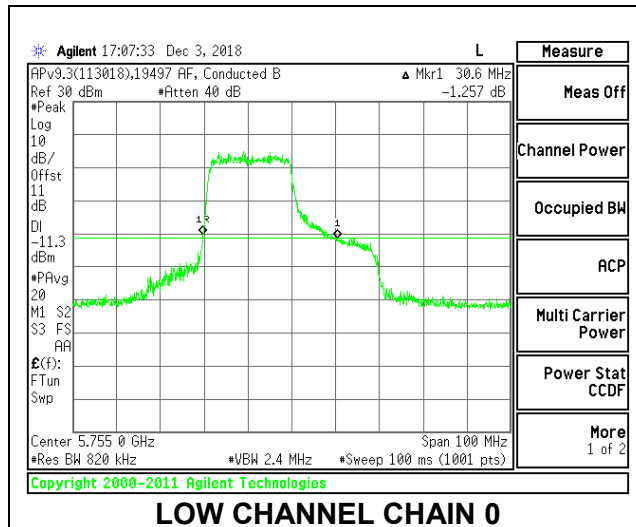

2TX Antenna 1 + Antenna 2 OFDMA MODE – 242-Tones, RU Index 61

Channel	Frequency (MHz)	26 dB Bandwidth Chain 0 (MHz)	26 dB Bandwidth Chain 1 (MHz)
Low	5755	30.60	30.90
High	5795	31.10	31.40

LOW CHANNEL