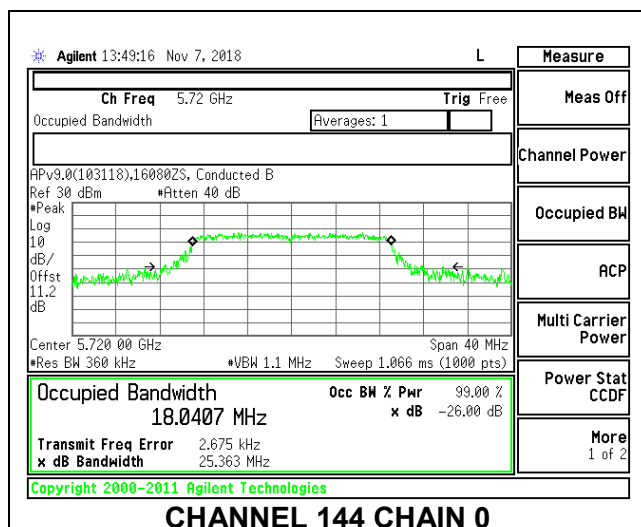

LOW CHANNEL

MID CHANNEL

HIGH CHANNEL

CHANNEL 144

8.3.17. 802.11n HT40 MODE IN THE 5.6 GHz BAND

2TX Antenna 1 + Antenna 2 CDD MODE

Channel	Frequency (MHz)	99% Bandwidth Chain 0 (MHz)	99% Bandwidth Chain 1 (MHz)
Low	5510	36.3713	36.1881
Mid	5550	36.2197	36.2054
High	5670	36.2752	36.1705
142	5710	36.4029	36.2003