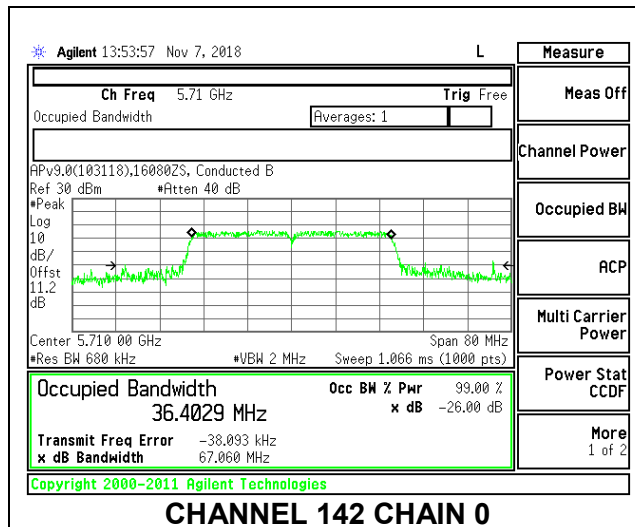

LOW CHANNEL

MID CHANNEL

HIGH CHANNEL

CHANNEL 142

8.3.18. 802.11ac VHT80 MODE IN THE 5.6 GHz BAND

2TX Antenna 1 + Antenna 2 CDD MODE

Channel	Frequency (MHz)	99% Bandwidth Chain 0 (MHz)	99% Bandwidth Chain 1 (MHz)
Low	5530	75.7412	75.4036
High	5610	75.6778	75.5436
138	5690	75.9355	75.9386