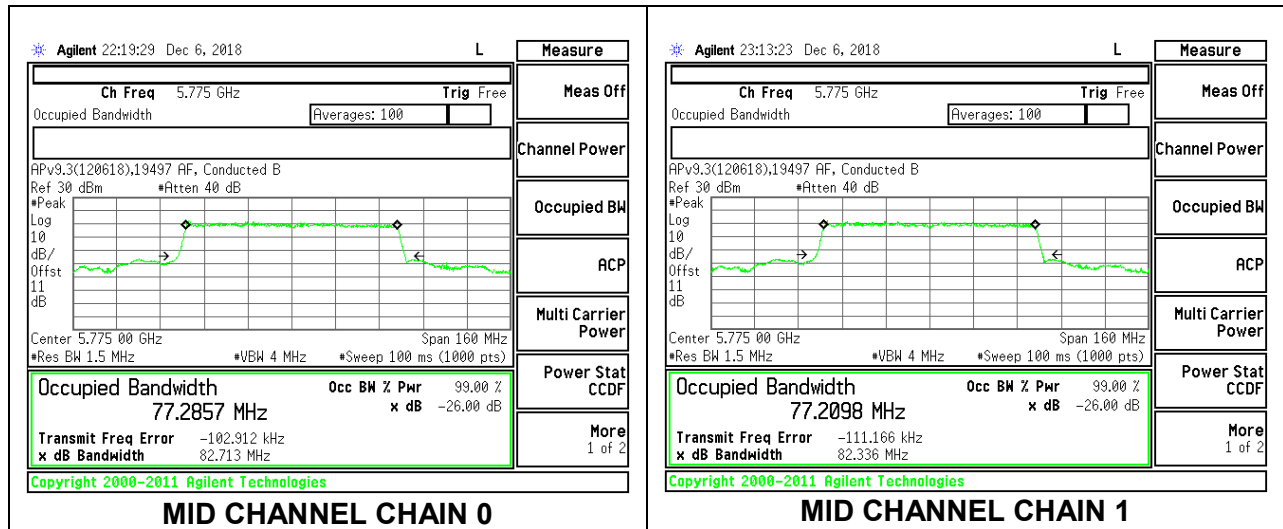

8.3.28. 802.11ax HE80 MODE IN THE 5.8 GHz BAND

2TX Antenna 1 + Antenna 2 OFDMA MODE – 996-Tones, RU Index 67

Channel	Frequency (MHz)	99% Bandwidth Chain 0 (MHz)	99% Bandwidth Chain 1 (MHz)
Mid	5775	77.2857	77.2098

MID CHANNEL