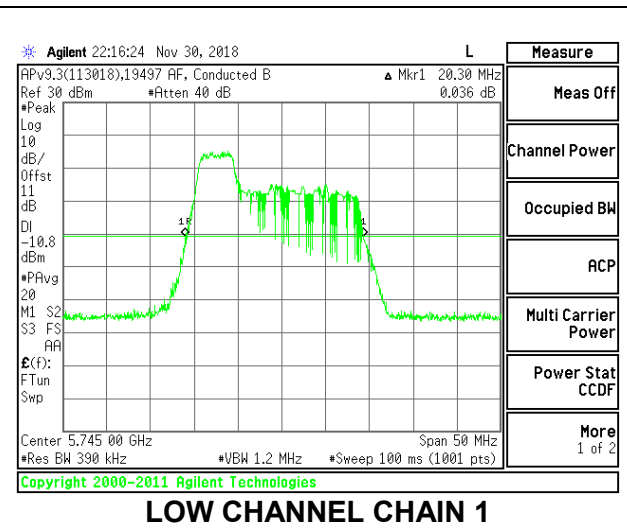

2TX Antenna 1 + Antenna 2 OFDMA MODE – 52-Tones, RU Index 37

Channel	Frequency (MHz)	26 dB Bandwidth Chain 0 (MHz)	26 dB Bandwidth Chain 1 (MHz)
Low	5745	20.15	20.30
Mid	5785	20.05	20.20
High	5825	20.15	20.25

LOW CHANNEL