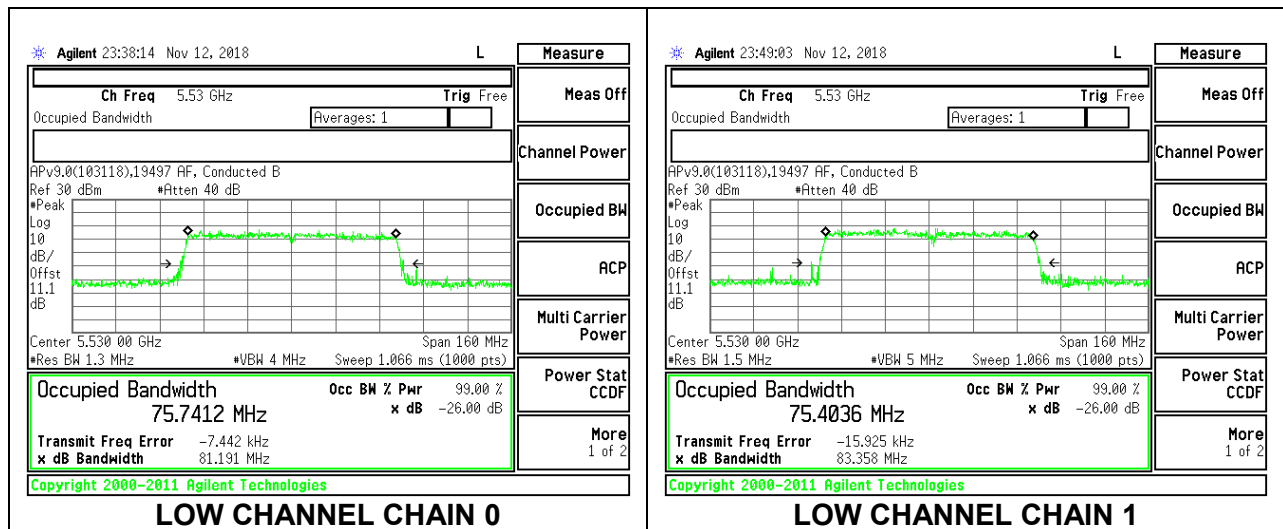

8.3.18. 802.11ac VHT80 MODE IN THE 5.6 GHz BAND

2TX Antenna 1 + Antenna 2 CDD MODE

Channel	Frequency (MHz)	99% Bandwidth Chain 0 (MHz)	99% Bandwidth Chain 1 (MHz)
Low	5530	75.7412	75.4036
High	5610	75.6778	75.5436
138	5690	75.9355	75.9386

LOW CHANNEL