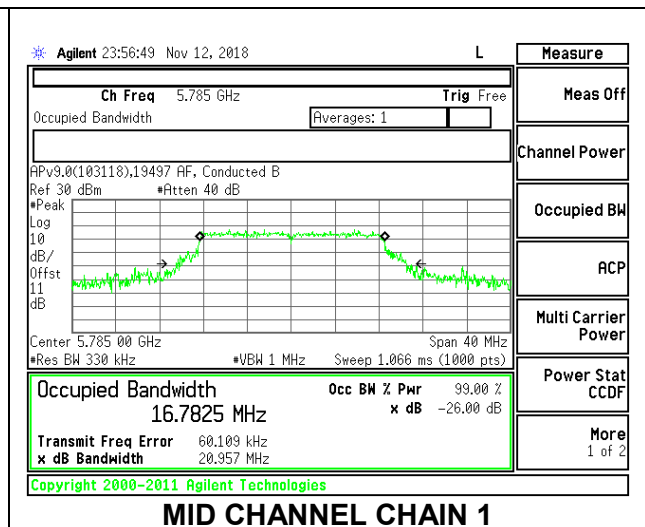

MID CHANNEL