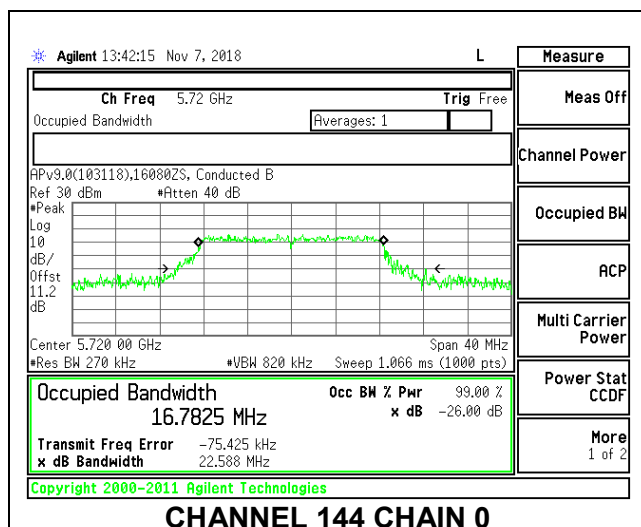

LOW CHANNEL

MID CHANNEL

HIGH CHANNEL

CHANNEL 144

8.3.16. 802.11n HT20 MODE IN THE 5.6 GHz BAND

2TX Antenna 1 + Antenna 2 CDD MODE

Channel	Frequency (MHz)	99% Bandwidth Chain 0 (MHz)	99% Bandwidth Chain 1 (MHz)
Low	5500	17.9619	17.9171
Mid	5580	17.9210	17.7773
High	5700	18.0042	17.7949
144	5720	18.0407	17.8401