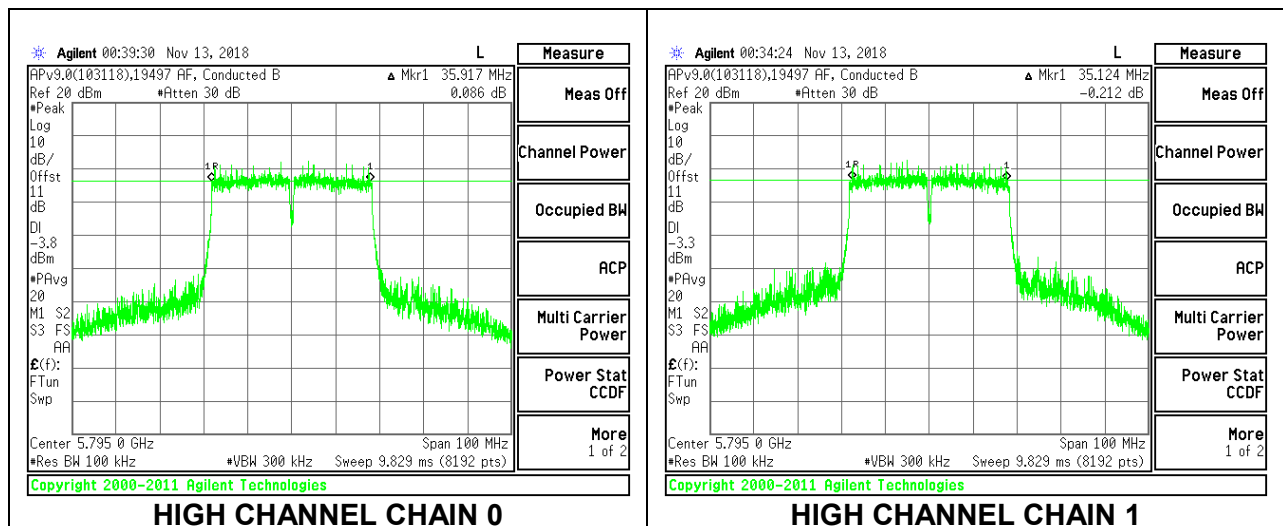

HIGH CHANNEL