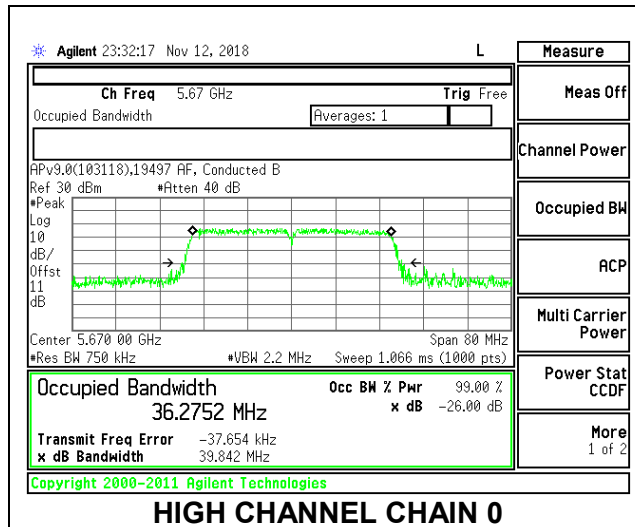

HIGH CHANNEL