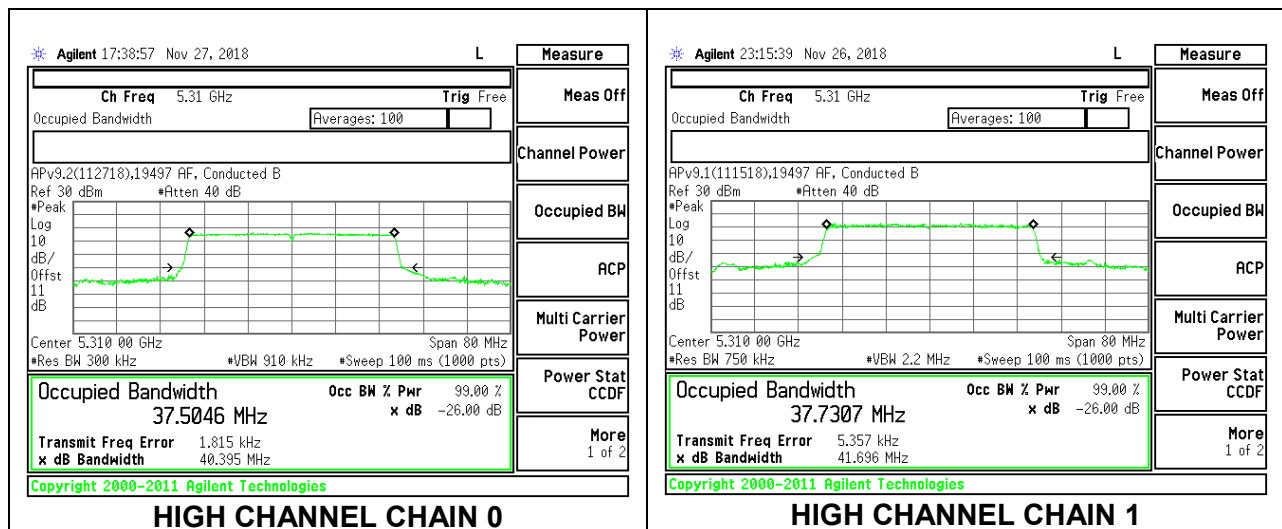

HIGH CHANNEL