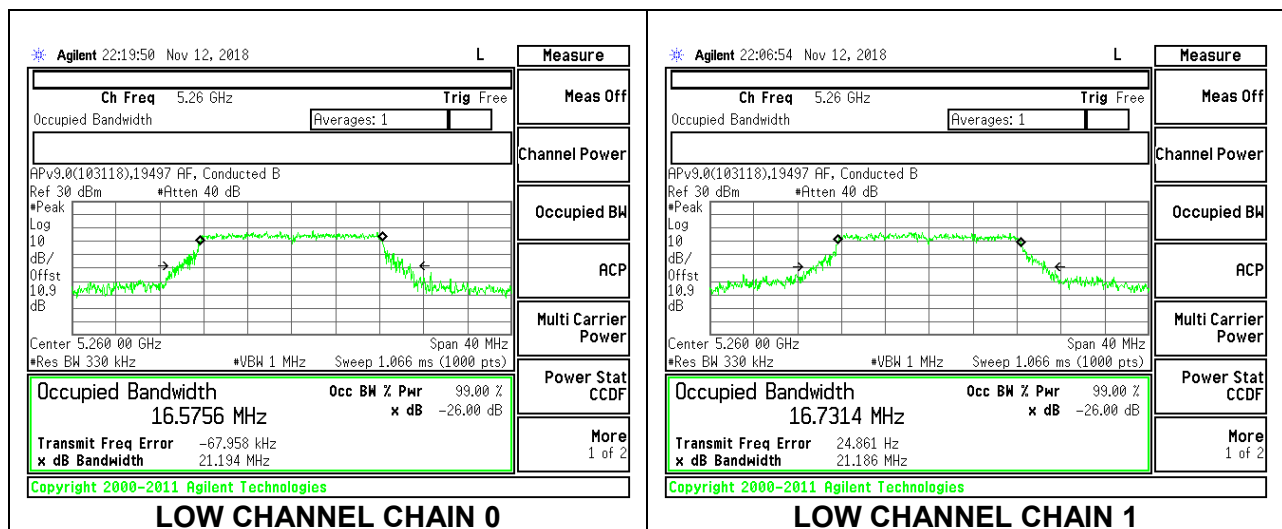

8.3.8. 802.11a MODE IN THE 5.3 GHz BAND

2TX Antenna 1 + Antenna 2 CDD MODE

Channel	Frequency (MHz)	99% Bandwidth Chain 0 (MHz)	99% Bandwidth Chain 1 (MHz)
Low	5260	16.5756	16.7314
Mid	5300	16.7387	16.7454
High	5320	16.7412	16.7776

LOW CHANNEL