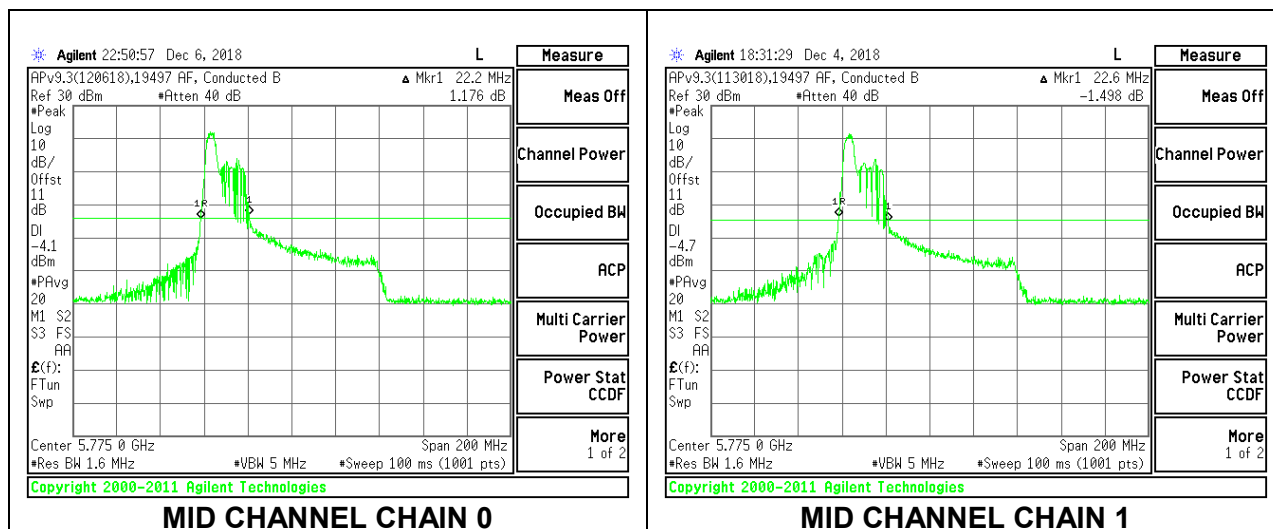

2TX Antenna 1 + Antenna 2 OFDMA MODE – 52-Tones, RU Index 37

Channel	Frequency (MHz)	26 dB Bandwidth Chain 0 (MHz)	26 dB Bandwidth Chain 1 (MHz)
Mid	5775	22.20	22.60

MID CHANNEL