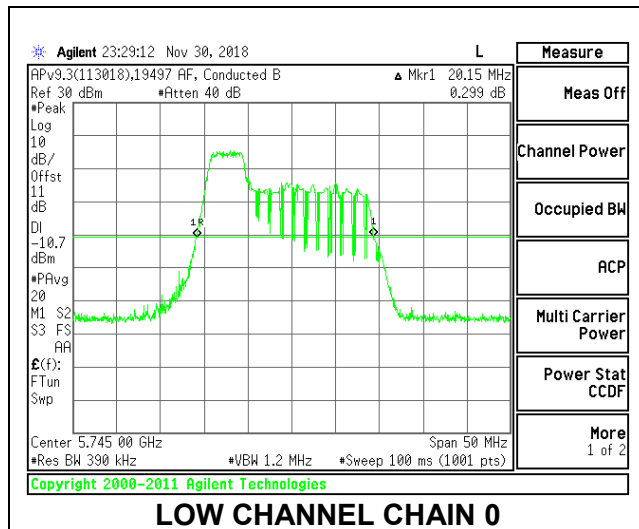

2TX Antenna 1 + Antenna 2 OFDMA MODE – 52-Tones, RU Index 37

Channel	Frequency (MHz)	26 dB Bandwidth Chain 0 (MHz)	26 dB Bandwidth Chain 1 (MHz)
Low	5745	20.15	20.30
Mid	5785	20.05	20.20
High	5825	20.15	20.25

LOW CHANNEL