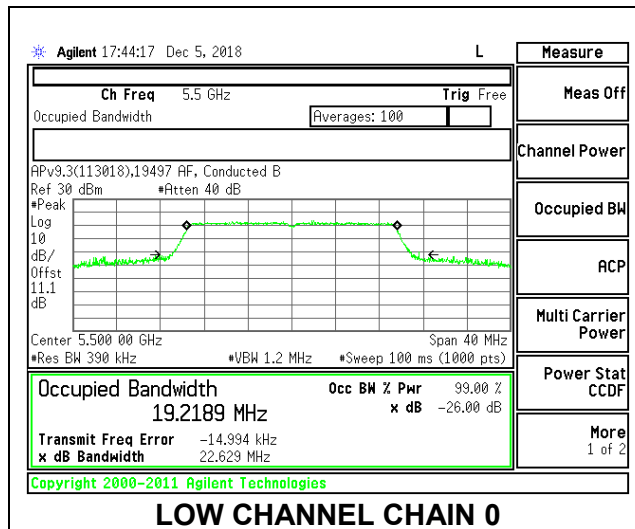

8.3.19. 802.11ax HE20 MODE IN THE 5.6 GHz BAND

2TX Antenna 1 + Antenna 2 OFDMA MODE – 242-Tones, RU Index 61

Channel	Frequency (MHz)	99% Bandwidth Chain 0 (MHz)	99% Bandwidth Chain 1 (MHz)
Low	5500	19.2189	19.3079
Mid	5580	19.2348	19.2880
High	5700	19.2692	19.2988
144	5720	19.4155	19.3242

LOW CHANNEL