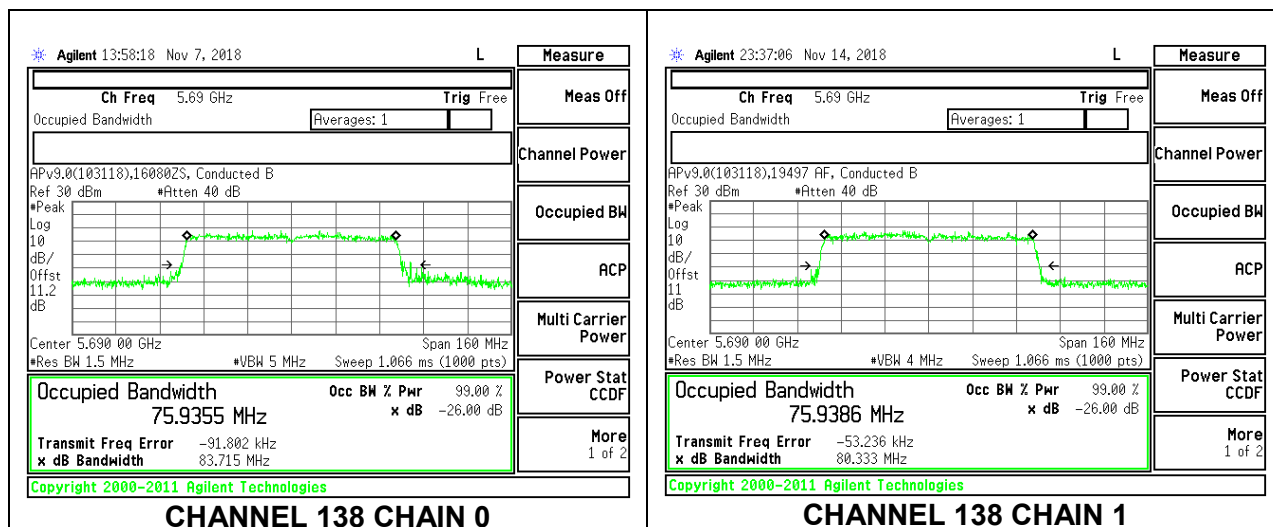

CHANNEL 138