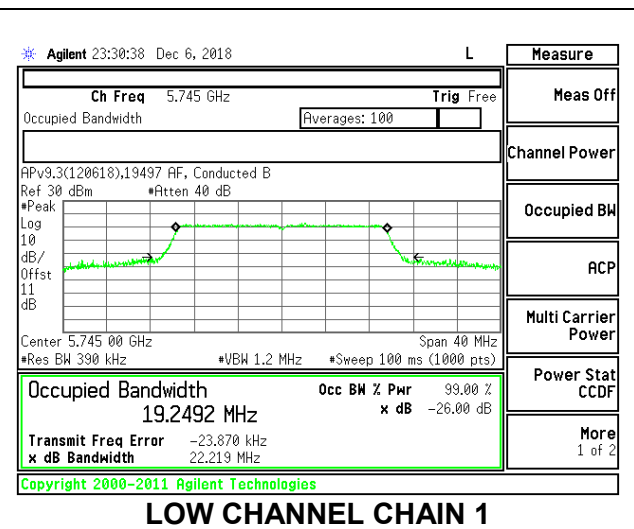

8.3.26. 802.11ax HE20 MODE IN THE 5.8 GHz BAND

2TX Antenna 1 + Antenna 2 OFDMA MODE – 242-Tones, RU Index 61

Channel	Frequency (MHz)	99% Bandwidth	
		Chain 0 (MHz)	Chain 1 (MHz)
Low	5745	19.2435	19.2492
Mid	5785	19.2455	19.2487
High	5825	19.2252	19.2452

LOW CHANNEL