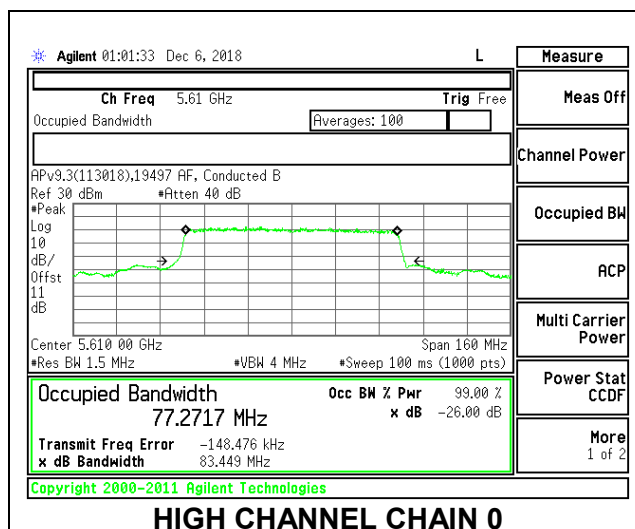

LOW CHANNEL

LOW CHANNEL CHAIN 0

LOW CHANNEL CHAIN 1

HIGH CHANNEL

HIGH CHANNEL CHAIN 0

HIGH CHANNEL CHAIN 1

CHANNEL 138

8.3.22. 802.11a MODE IN THE 5.8 GHz BAND