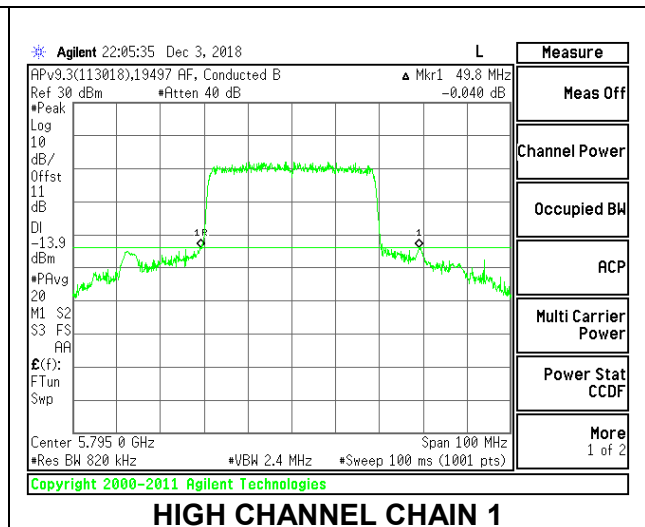

HIGH CHANNEL