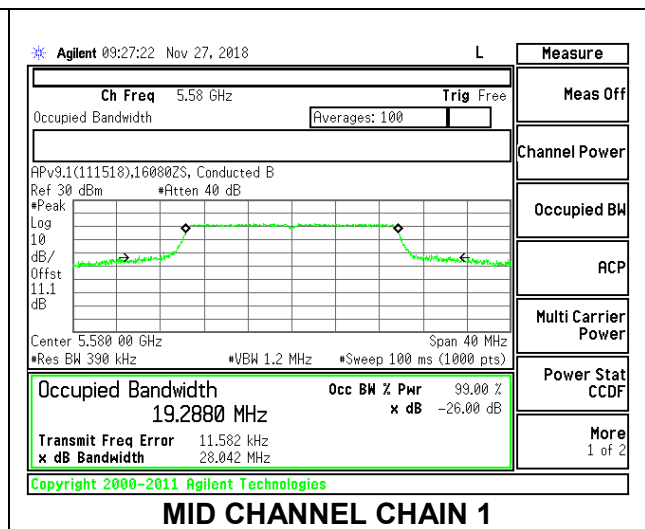

MID CHANNEL