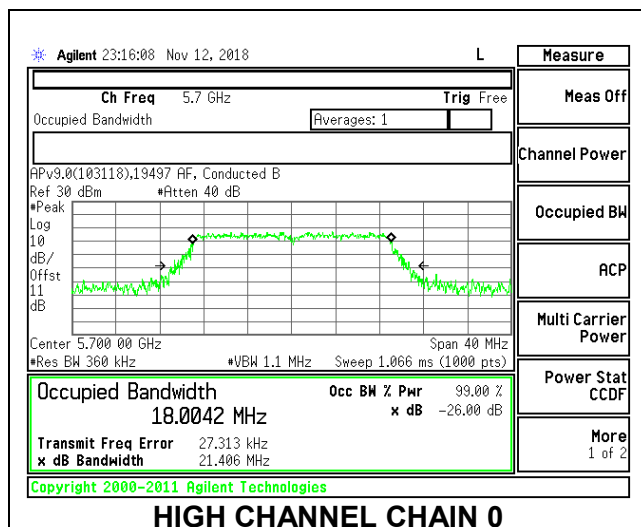

HIGH CHANNEL