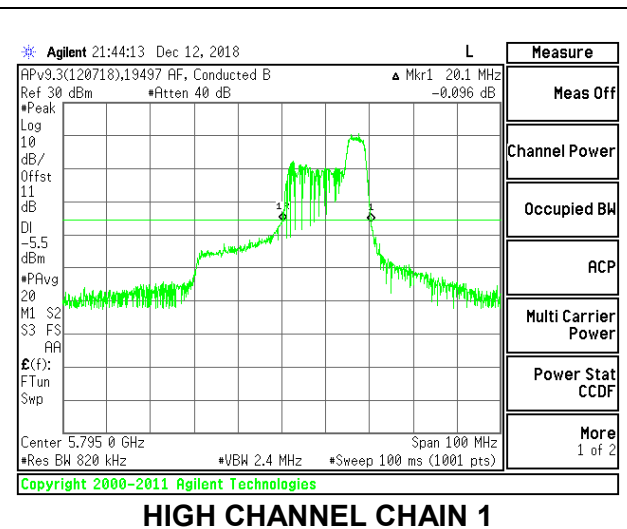

HIGH CHANNEL