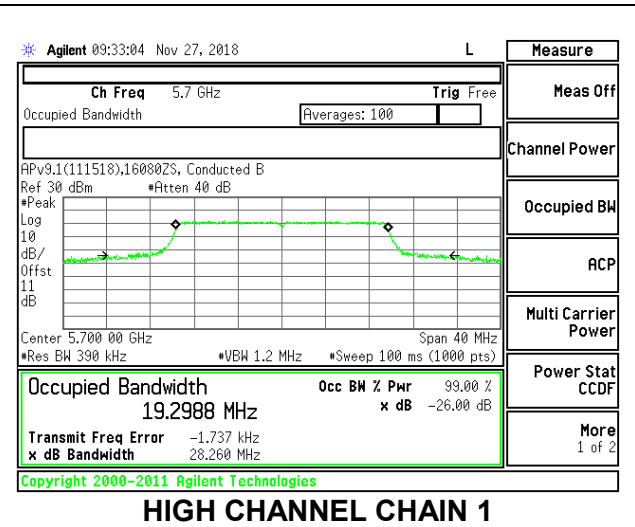

HIGH CHANNEL