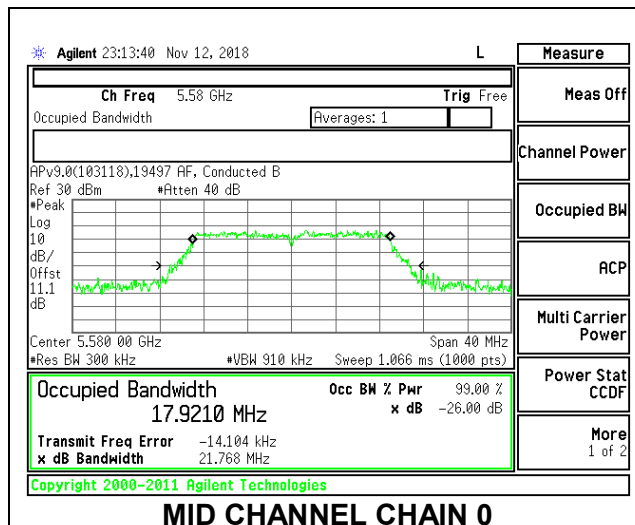

MID CHANNEL