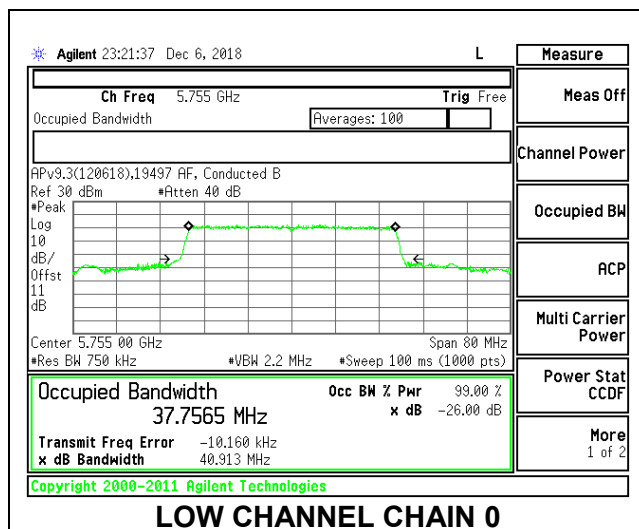

8.3.27. 802.11ax HE40 MODE IN THE 5.8 GHz BAND

2TX Antenna 1 + Antenna 2 OFDMA MODE – 484-Tones, RU Index 65

Channel	Frequency (MHz)	99% Bandwidth Chain 0 (MHz)	99% Bandwidth Chain 1 (MHz)
Low	5755	37.7565	37.7186
High	5795	37.7097	37.6918

LOW CHANNEL