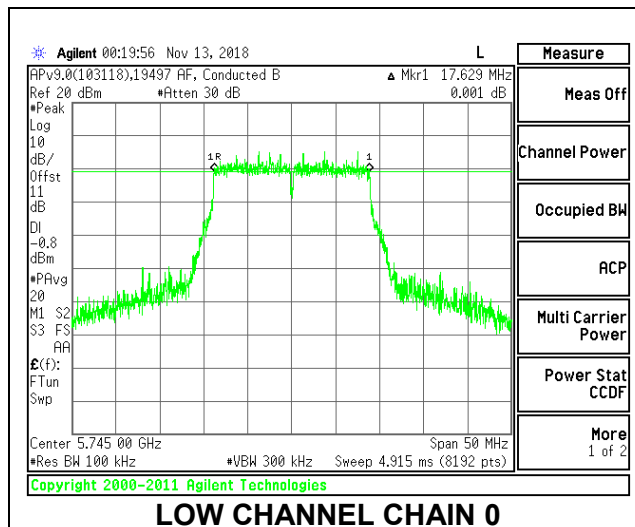

8.4.2. 802.11n HT20 MODE IN THE 5.8 GHz BAND

2TX Antenna 1 + Antenna 2 CDD MODE

Channel	Frequency (MHz)	6 dB BW Chain 0 (MHz)	6 dB BW Chain 1 (MHz)	Minimum Limit (MHz)
Low	5745	17.629	17.592	0.5
Mid	5785	17.574	17.525	0.5
High	5825	17.574	17.574	0.5
144	5720	3.866	3.805	0.5

LOW CHANNEL