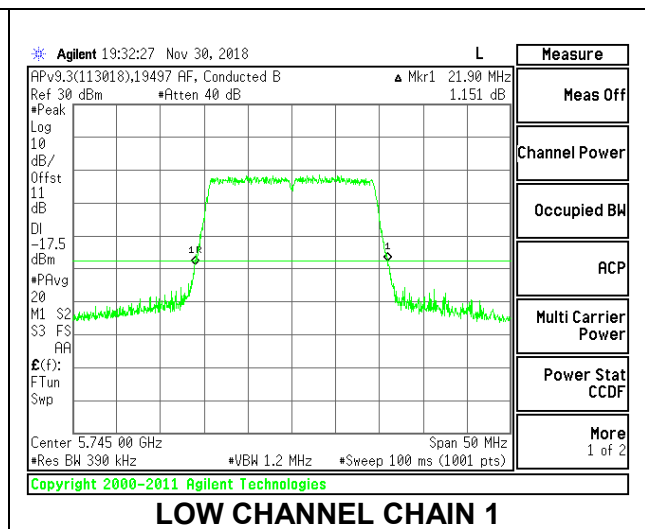

8.2.26. 802.11ax HE20 MODE IN THE 5.8 GHz BAND

2TX Antenna 1 + Antenna 2 OFDMA MODE – 242-Tones, RU Index 61

Channel	Frequency (MHz)	26 dB Bandwidth	
		Chain 0 (MHz)	Chain 1 (MHz)
Low	5745	22.20	21.90
Mid	5785	22.25	21.85
High	5825	22.10	21.75

LOW CHANNEL