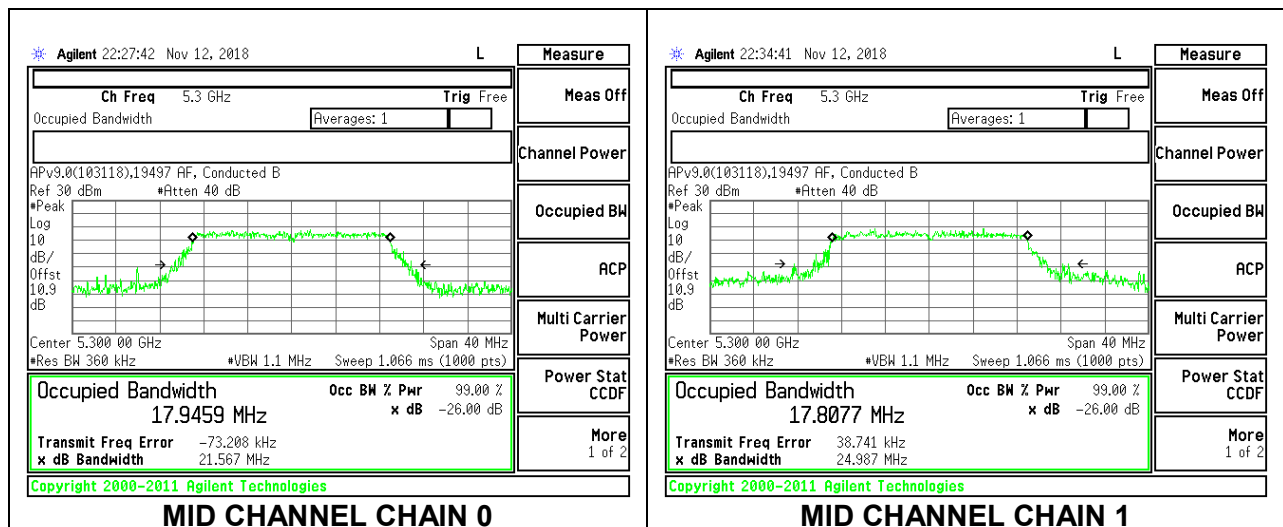

MID CHANNEL