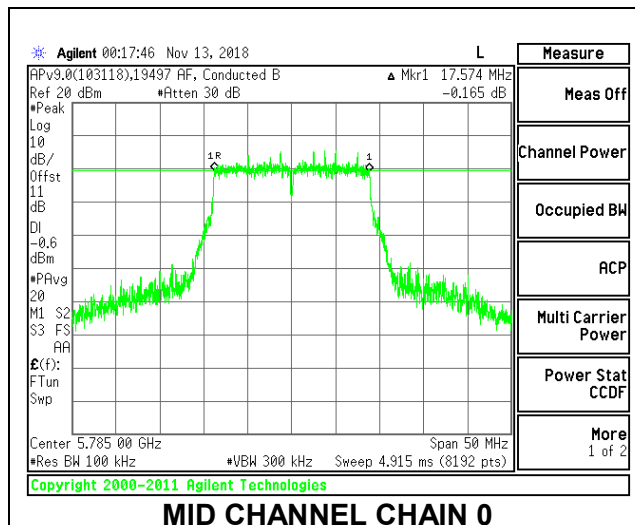

MID CHANNEL