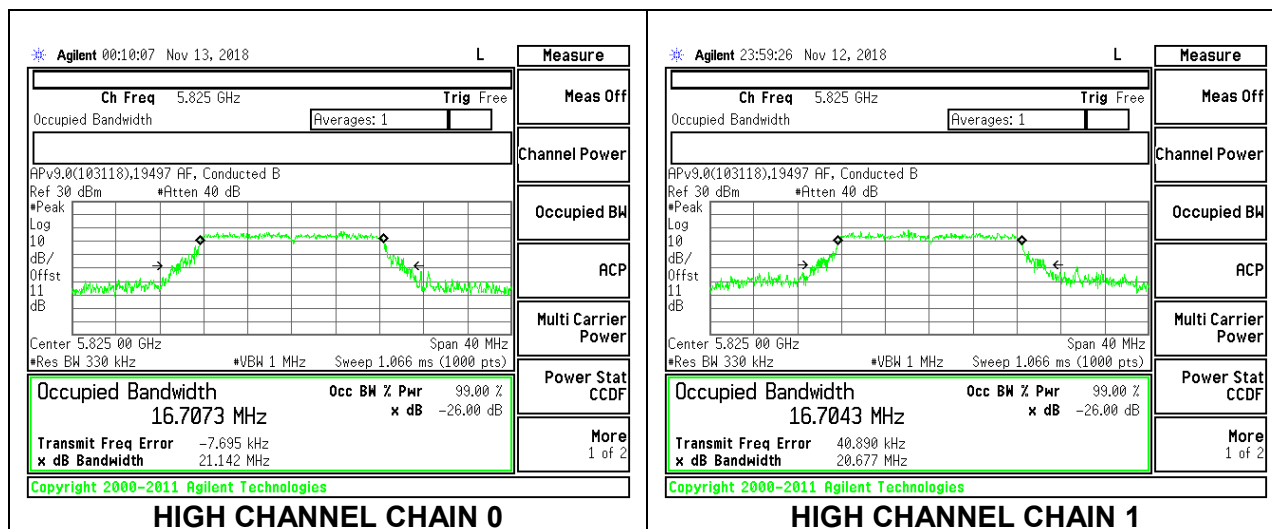

HIGH CHANNEL