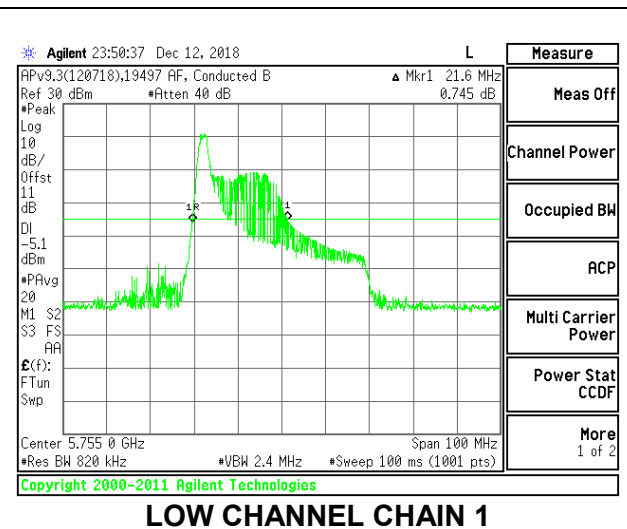

2TX Antenna 1 + Antenna 2 OFDMA MODE – 26-Tones, RU Index 0

Channel	Frequency (MHz)	26 dB Bandwidth	
		Chain 0 (MHz)	Chain 1 (MHz)
Low	5755	21.60	21.60
High	5795	21.60	21.70

LOW CHANNEL