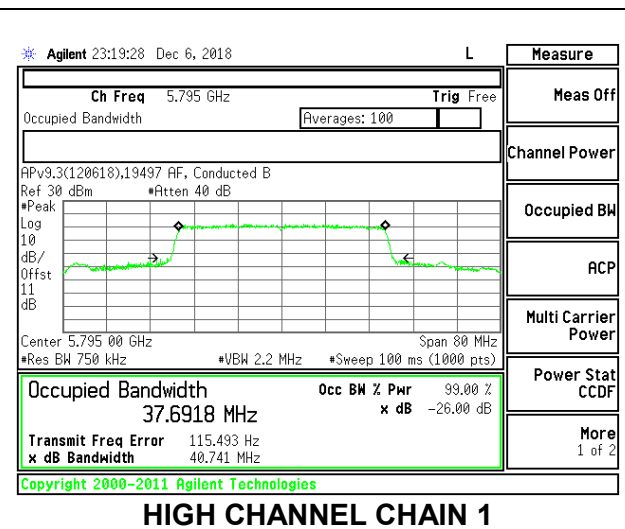

HIGH CHANNEL