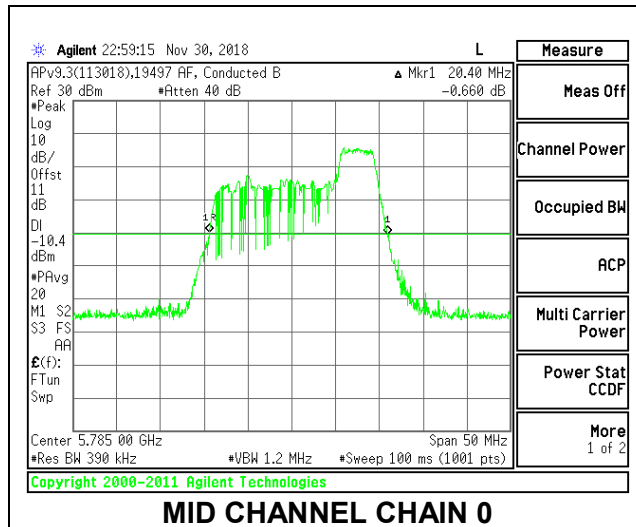

MID CHANNEL