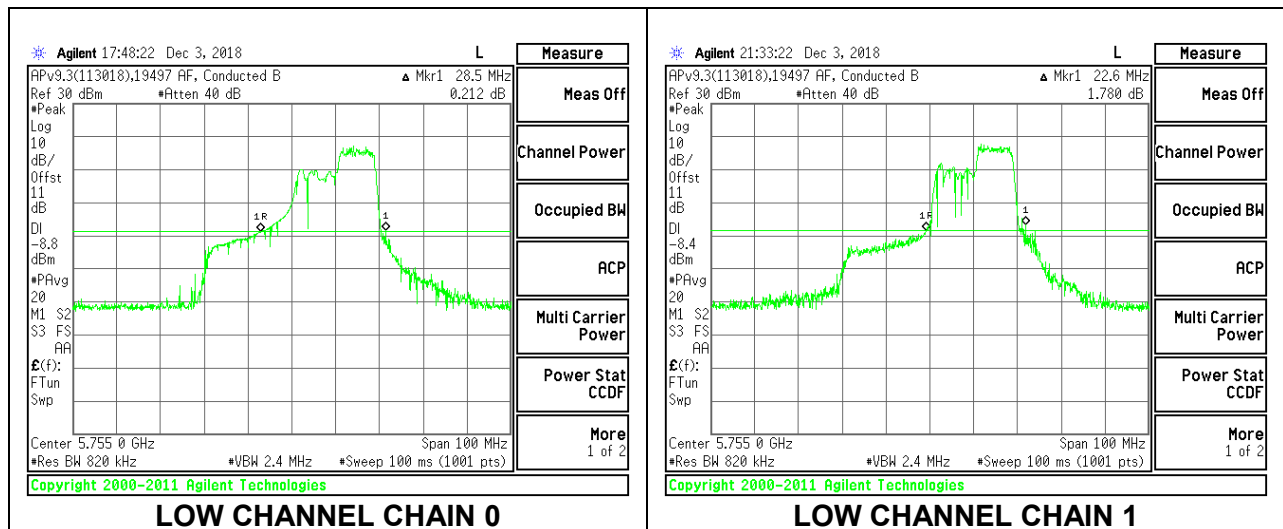

2TX Antenna 1 + Antenna 2 OFDMA MODE – 106-Tones, RU Index 56

Channel	Frequency (MHz)	26 dB Bandwidth Chain 0 (MHz)	26 dB Bandwidth Chain 1 (MHz)
Low	5755	28.50	22.60
High	5795	27.30	23.40

LOW CHANNEL