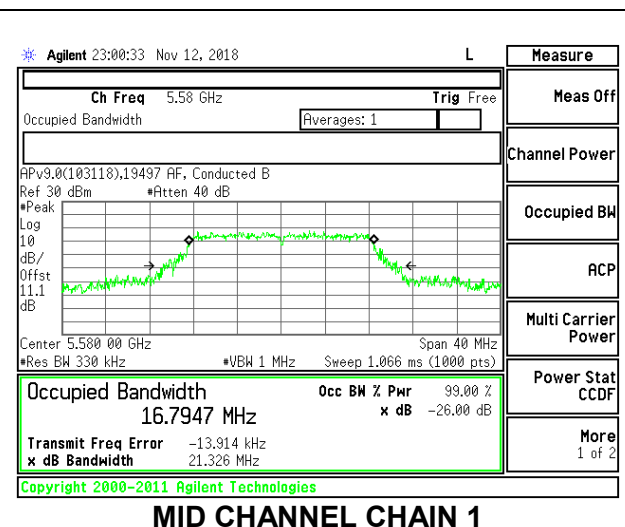

MID CHANNEL