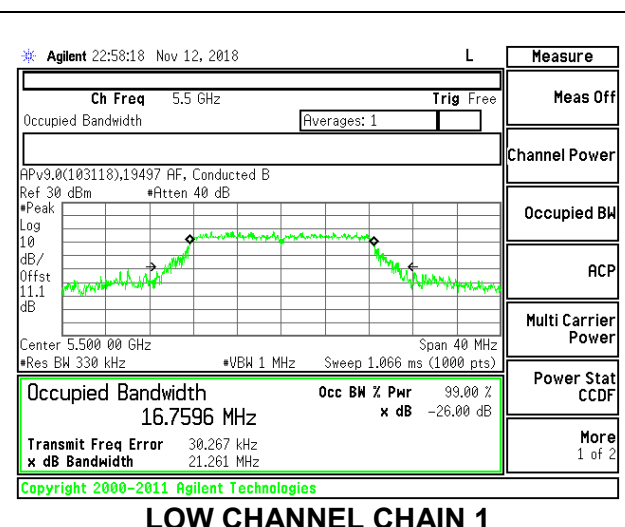

8.3.15. 802.11a MODE IN THE 5.6 GHz BAND

2TX Antenna 1 + Antenna 2 CDD MODE

Channel	Frequency (MHz)	99% Bandwidth Chain 0 (MHz)	99% Bandwidth Chain 1 (MHz)
Low	5500	16.9109	16.7596
Mid	5580	16.9143	16.7947
High	5700	16.7902	16.7587
144	5720	16.7825	16.9181

LOW CHANNEL