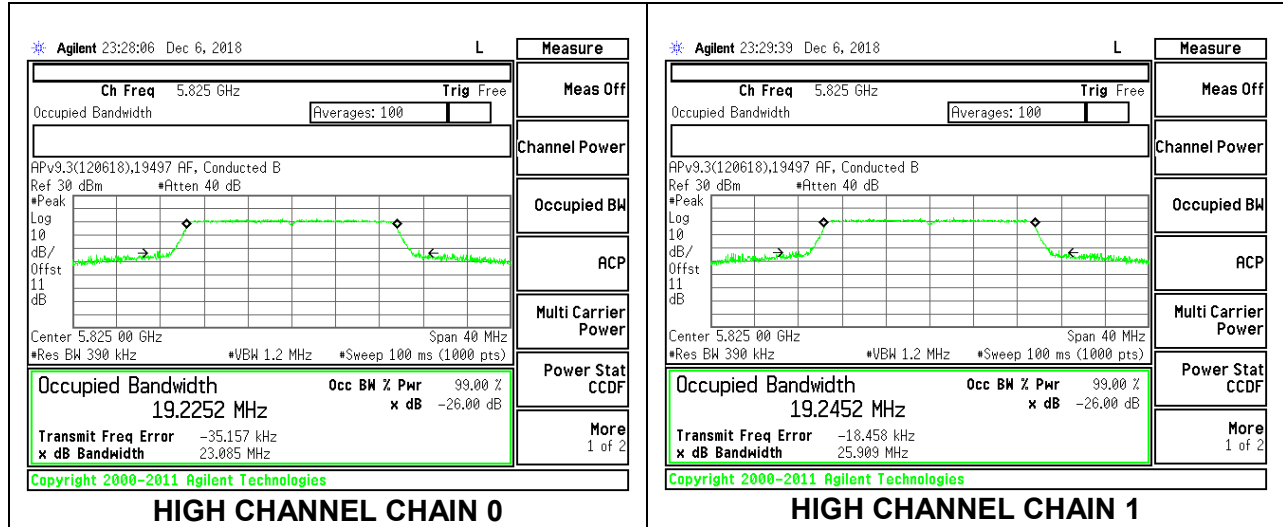

HIGH CHANNEL