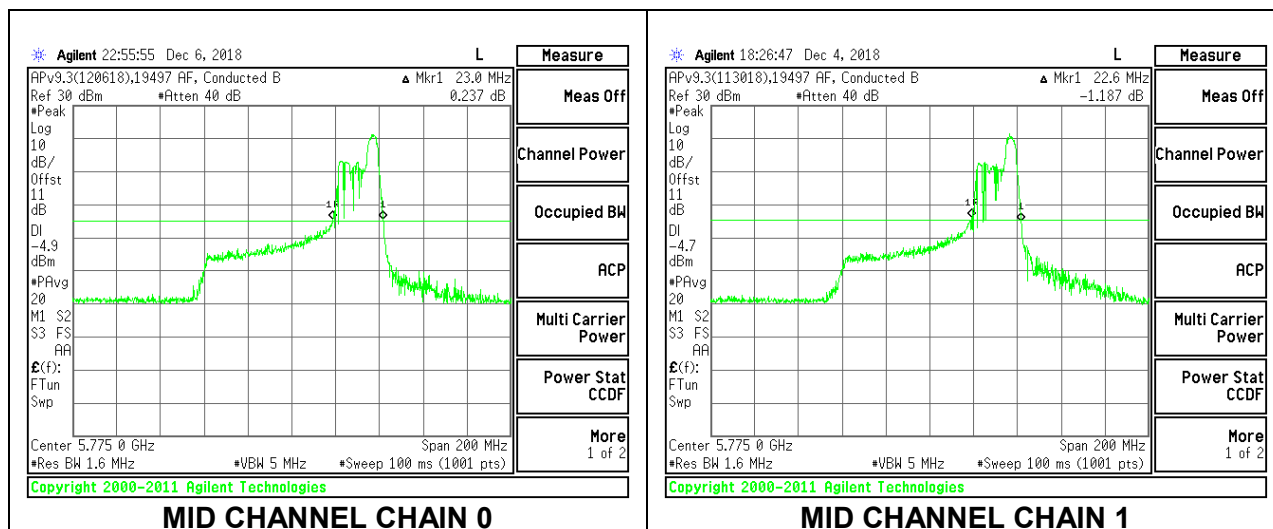

2TX Antenna 1 + Antenna 2 OFDMA MODE – 52-Tones, RU Index 52

Channel	Frequency (MHz)	26 dB Bandwidth Chain 0 (MHz)	26 dB Bandwidth Chain 1 (MHz)
Mid	5775	23.00	22.60

MID CHANNEL