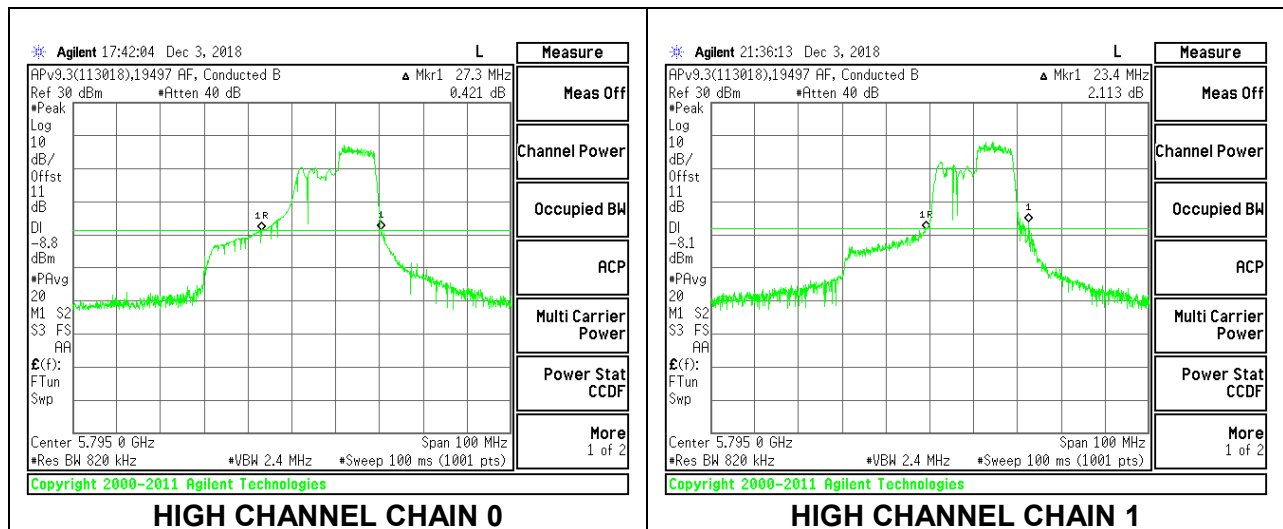

HIGH CHANNEL