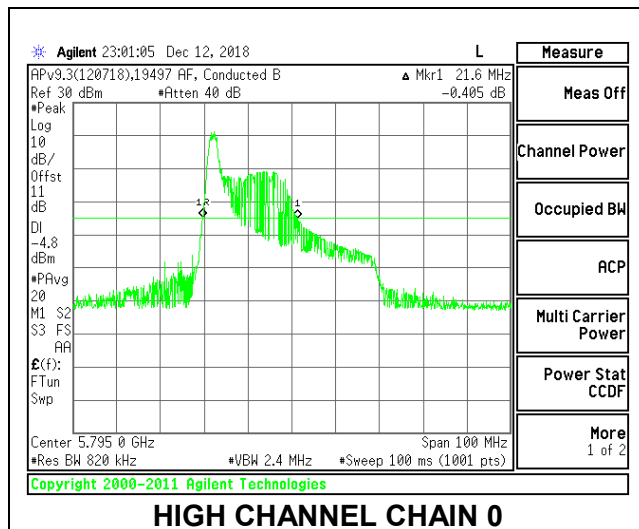

HIGH CHANNEL