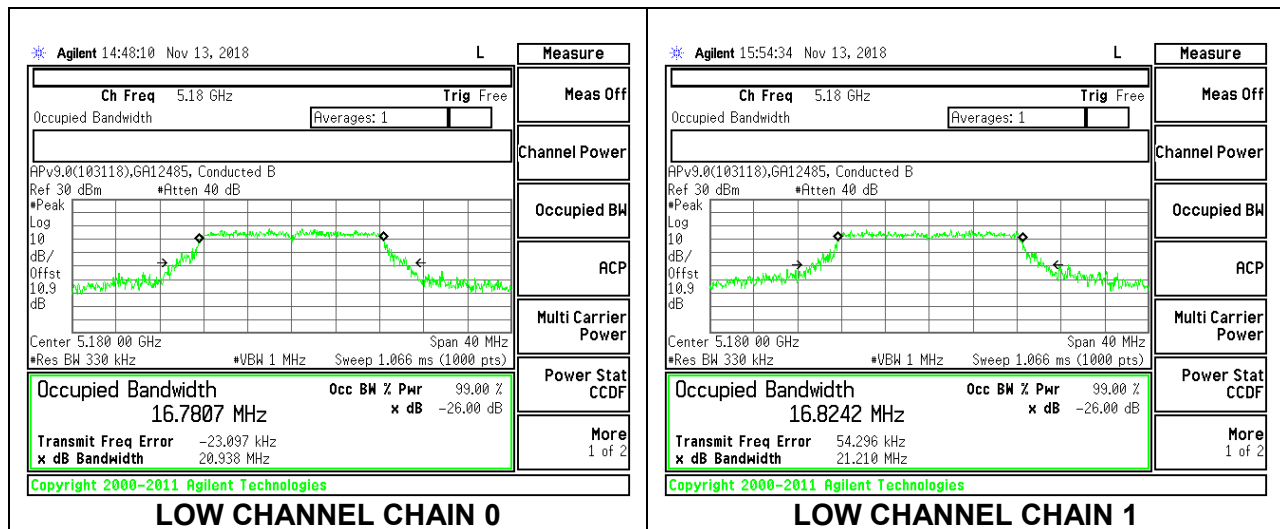

8.3.1. 802.11a MODE IN THE 5.2 GHz BAND

2TX Antenna 1 + Antenna 2 CDD MODE

Channel	Frequency (MHz)	99% Bandwidth Chain 0 (MHz)	99% Bandwidth Chain 1 (MHz)
Low	5180	16.7807	16.8242
Mid	5200	16.6832	16.8008
High	5240	16.8370	16.7019

LOW CHANNEL