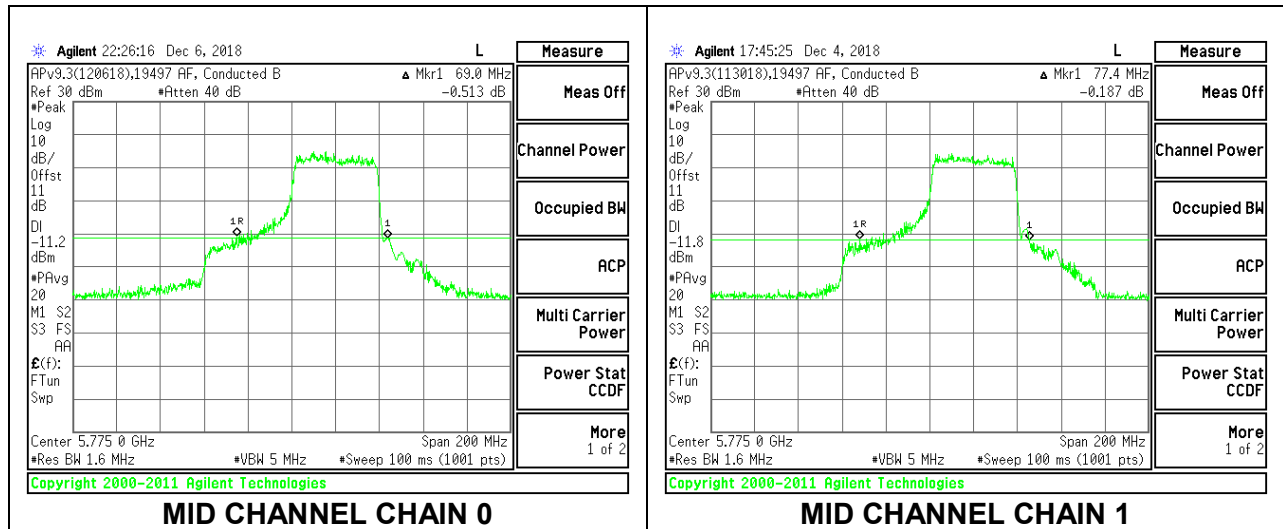

2TX Antenna 1 + Antenna 2 OFDMA MODE – 484-Tones, RU Index 66

Channel	Frequency (MHz)	26 dB Bandwidth Chain 0 (MHz)	26 dB Bandwidth Chain 1 (MHz)
Mid	5775	69.00	77.40

MID CHANNEL