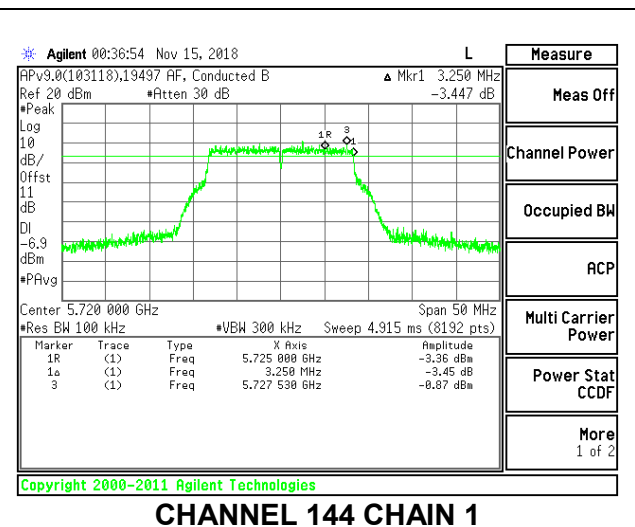

CHANNEL 144