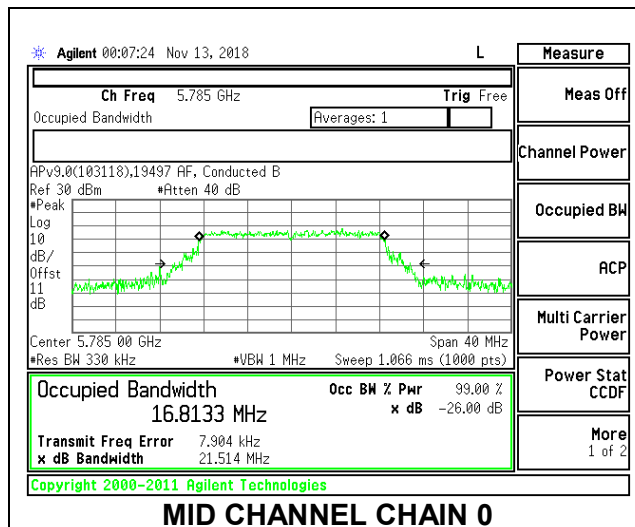

MID CHANNEL