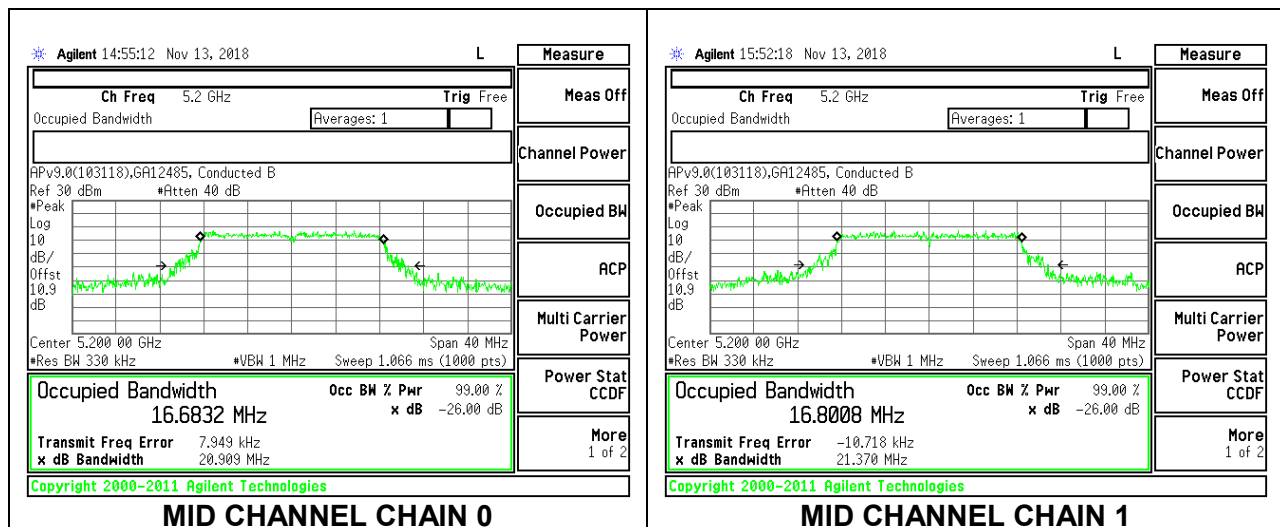

MID CHANNEL