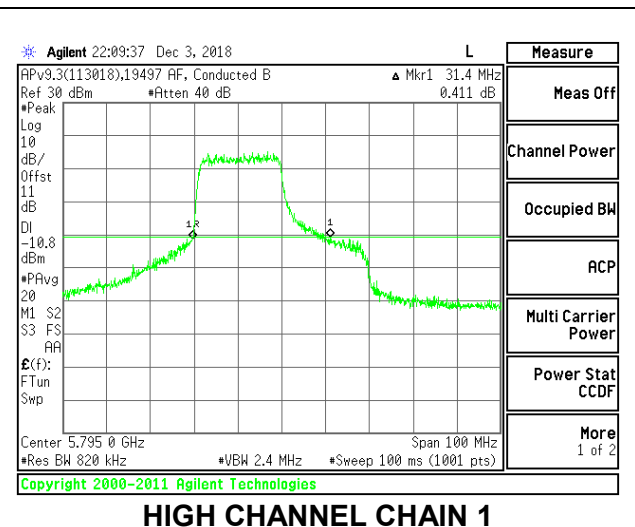

HIGH CHANNEL