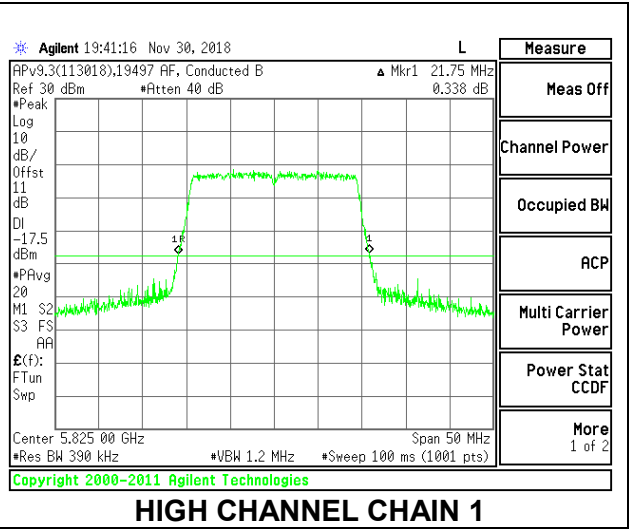

HIGH CHANNEL