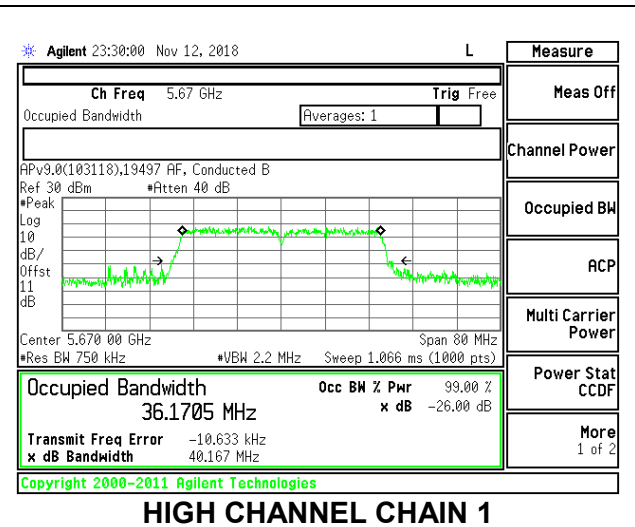

HIGH CHANNEL