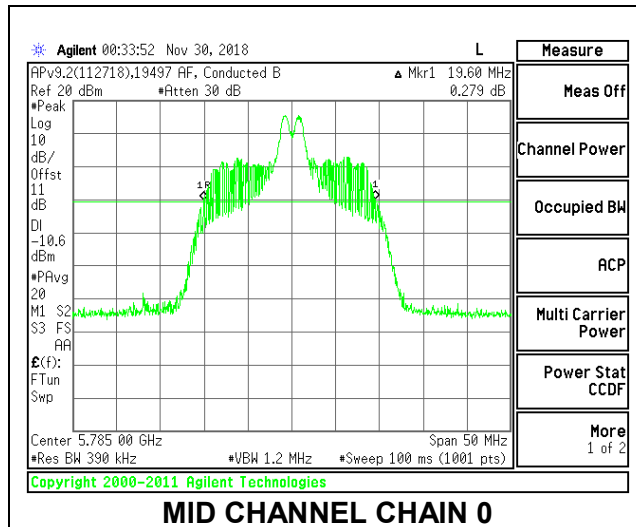

MID CHANNEL