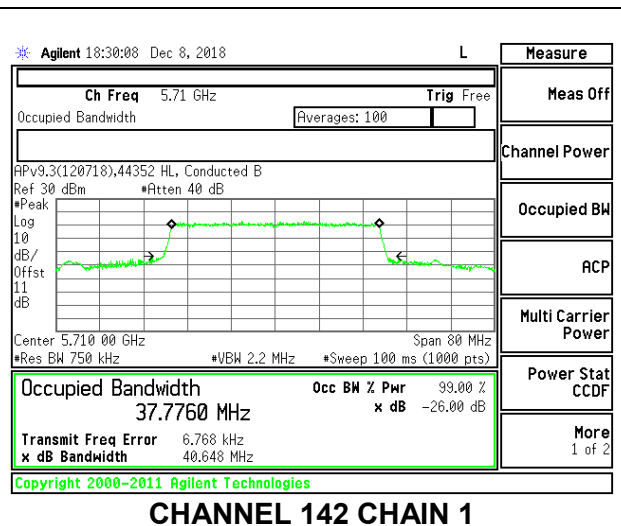

LOW CHANNEL

MID CHANNEL

HIGH CHANNEL

CHANNEL 142

8.3.21. 802.11ax HE80 MODE IN THE 5.6 GHz BAND

2TX Antenna 1 + Antenna 2 OFDMA MODE – 996-Tones, RU Index 67

Channel	Frequency (MHz)	99% Bandwidth Chain 0 (MHz)	99% Bandwidth Chain 1 (MHz)
Low	5530	77.2173	77.2531
High	5610	77.2712	77.1323
138	5690	77.4177	77.2142