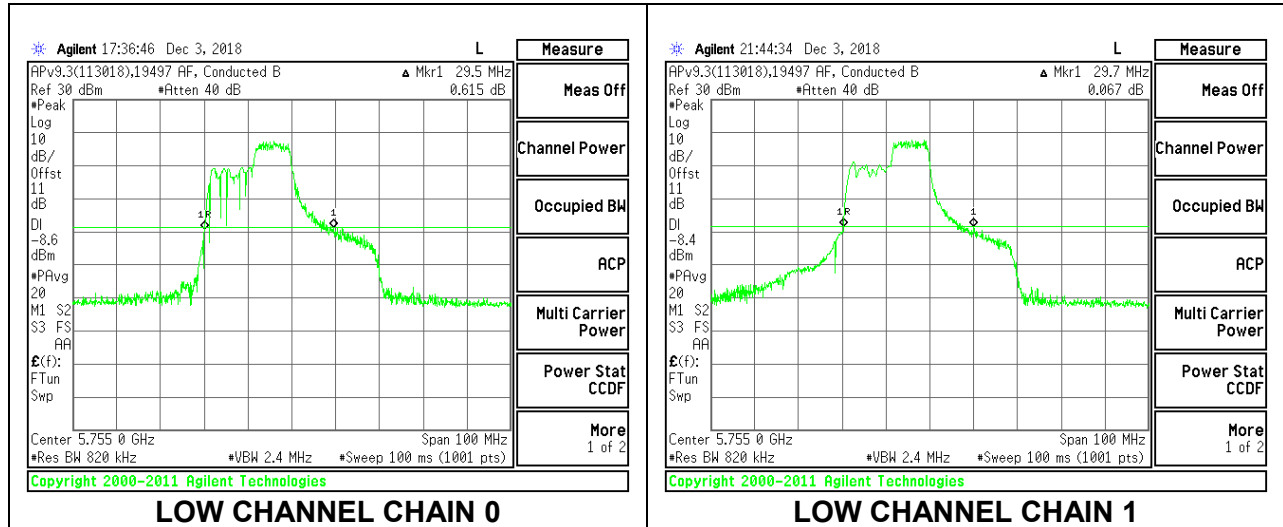

2TX Antenna 1 + Antenna 2 OFDMA MODE – 106-Tones, RU Index 54

Channel	Frequency (MHz)	26 dB Bandwidth Chain 0 (MHz)	26 dB Bandwidth Chain 1 (MHz)
Low	5755	29.50	29.70
High	5795	33.90	28.70

LOW CHANNEL