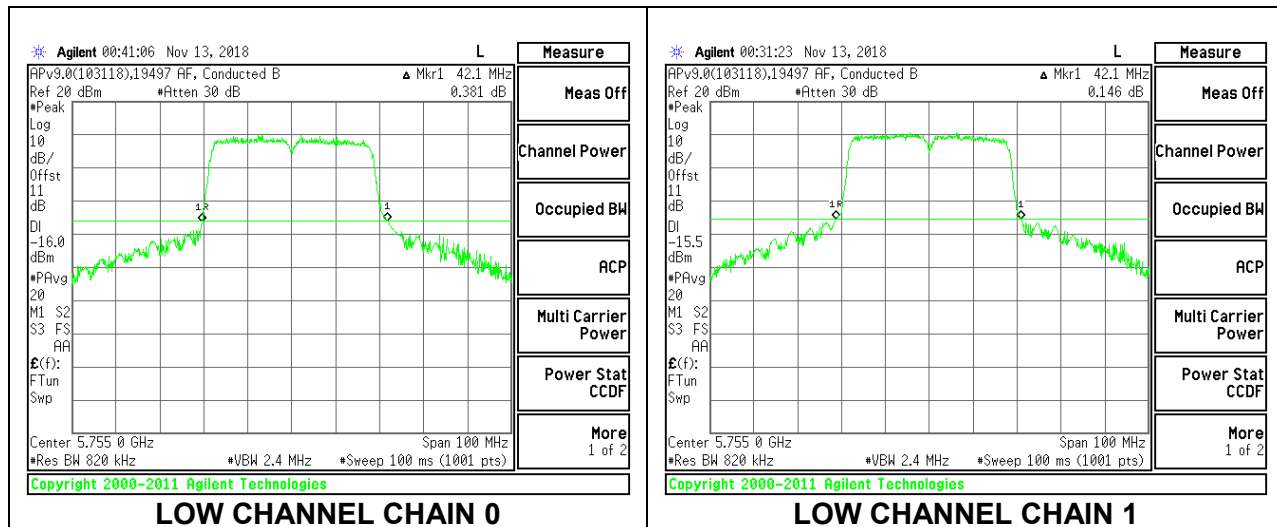

LOW CHANNEL

MID CHANNEL

HIGH CHANNEL

8.2.24. 802.11n HT40 MODE IN THE 5.8 GHz BAND

2TX Antenna 1 + Antenna 2 CDD MODE

Channel	Frequency (MHz)	26 dB Bandwidth Chain 0 (MHz)	26 dB Bandwidth Chain 1 (MHz)
Low	5755	42.10	42.10
High	5795	41.20	41.70

LOW CHANNEL

HIGH CHANNEL

8.2.25. 802.11ac VHT80 MODE IN THE 5.8 GHz BAND

2TX Antenna 1 + Antenna 2 CDD MODE

Channel	Frequency (MHz)	26 dB Bandwidth Chain 0 (MHz)	26 dB Bandwidth Chain 1 (MHz)
Mid	5775	86.00	83.40