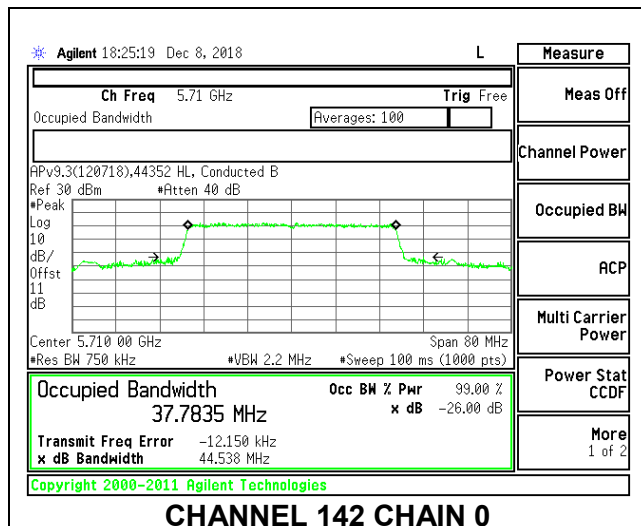

LOW CHANNEL

MID CHANNEL

HIGH CHANNEL

CHANNEL 142

8.3.21. 802.11ax HE80 MODE IN THE 5.6 GHz BAND

2TX Antenna 1 + Antenna 2 OFDMA MODE – 996-Tones, RU Index 67

Channel	Frequency (MHz)	99% Bandwidth Chain 0 (MHz)	99% Bandwidth Chain 1 (MHz)
Low	5530	77.2173	77.2531
High	5610	77.2712	77.1323
138	5690	77.4177	77.2142