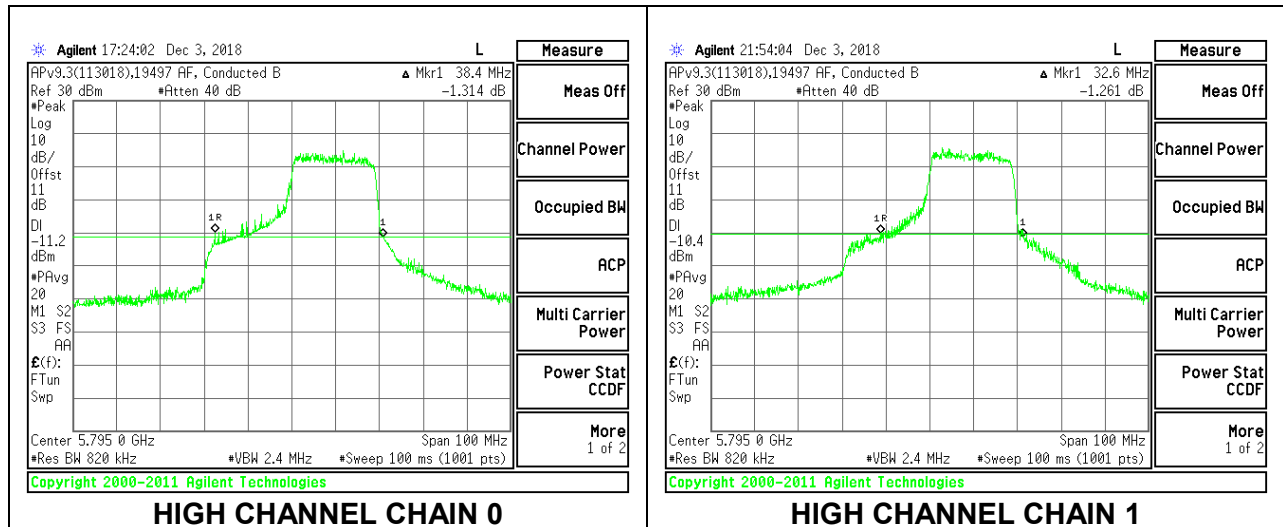

HIGH CHANNEL

2TX Antenna 1 + Antenna 2 OFDMA MODE – 242-Tones, RU Index 62

Channel	Frequency (MHz)	26 dB Bandwidth	
		Chain 0 (MHz)	Chain 1 (MHz)
Low	5755	37.10	33.20
High	5795	38.40	32.60

LOW CHANNEL

HIGH CHANNEL