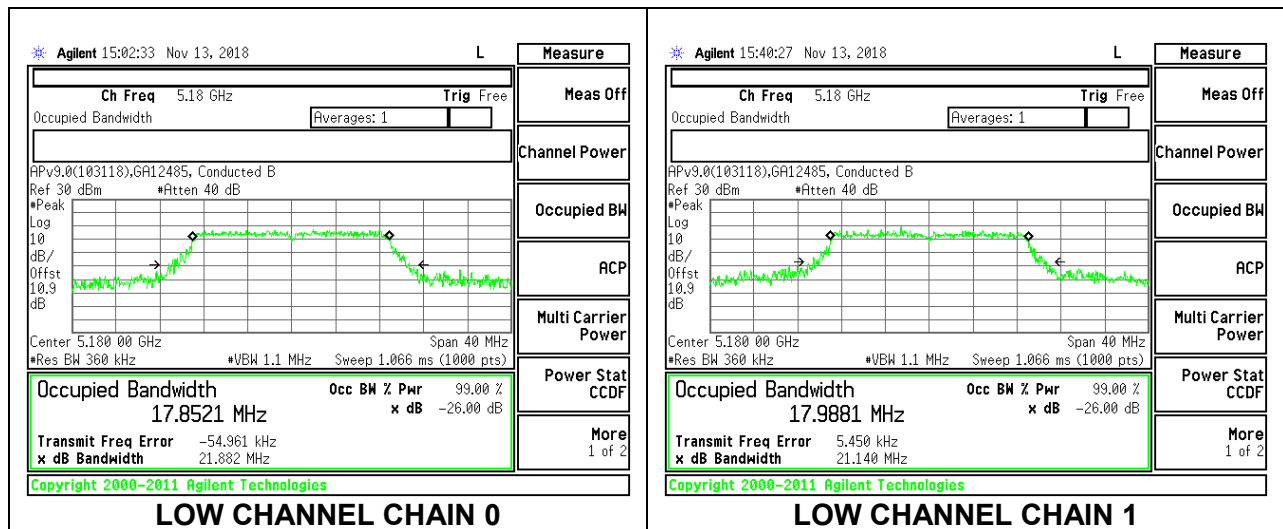

8.3.2. 802.11n HT20 MODE IN THE 5.2 GHz BAND

2TX Antenna 1 + Antenna 2 CDD MODE

Channel	Frequency (MHz)	99% Bandwidth Chain 0 (MHz)	99% Bandwidth Chain 1 (MHz)
Low	5180	17.8521	17.9881
Mid	5200	18.0066	17.8406
High	5240	18.1363	17.8690

LOW CHANNEL