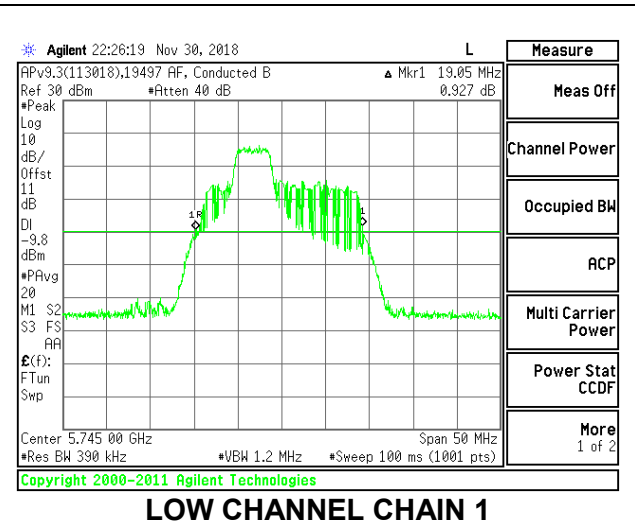

LOW CHANNEL CHAIN 1

MID CHANNEL