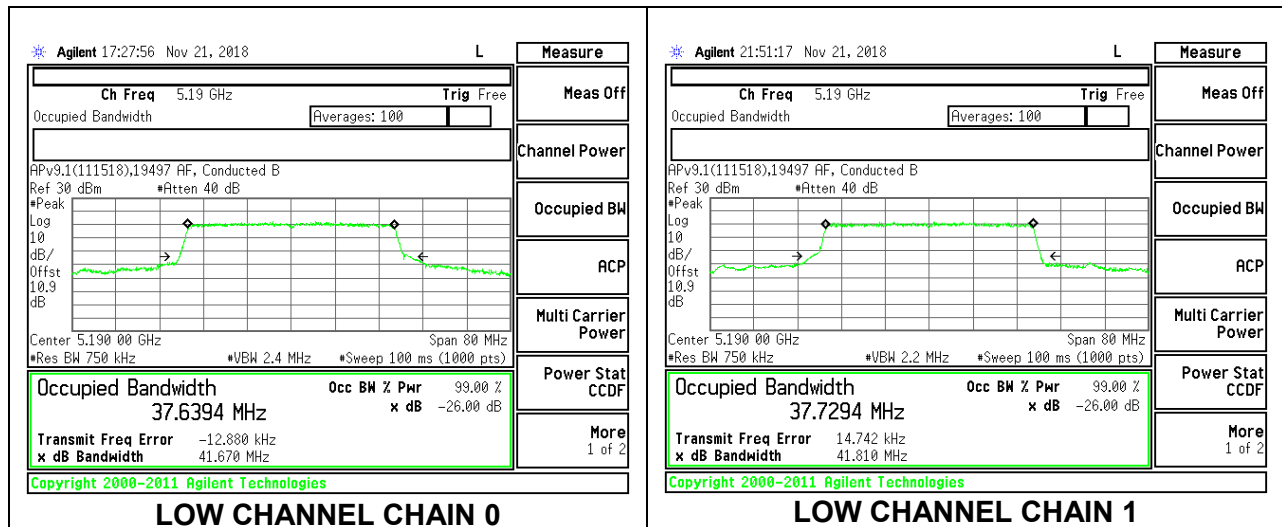

8.3.6. 802.11ax HE40 MODE IN THE 5.2 GHz BAND

2TX Antenna 1 + Antenna 2 OFDMA MODE – 484-Tones, RU Index 65

Channel	Frequency (MHz)	99% Bandwidth Chain 0 (MHz)	99% Bandwidth Chain 1 (MHz)
Low	5190	37.6394	37.7294
High	5230	37.6751	37.7202

LOW CHANNEL