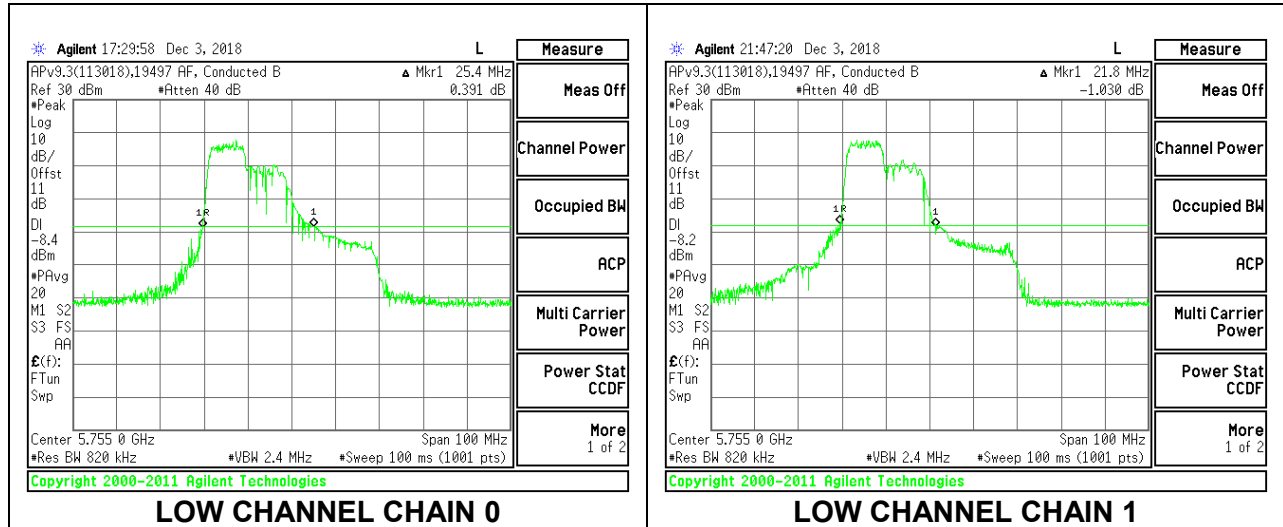

2TX Antenna 1 + Antenna 2 OFDMA MODE – 106-Tones, RU Index 53

Channel	Frequency (MHz)	26 dB Bandwidth Chain 0 (MHz)	26 dB Bandwidth Chain 1 (MHz)
Low	5755	25.40	21.80
High	5795	25.20	22.40

LOW CHANNEL