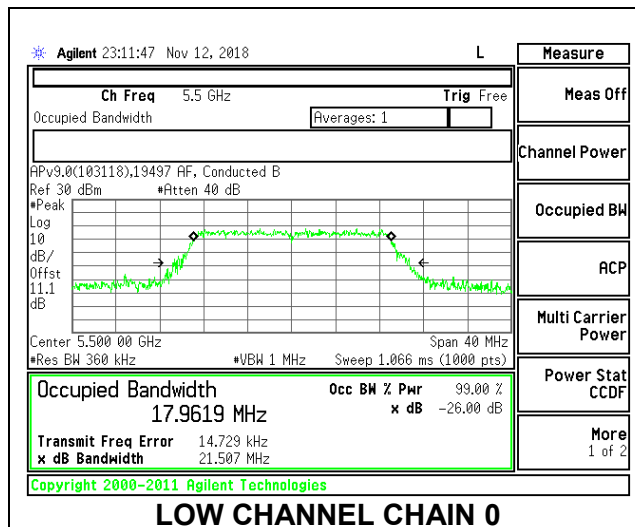

8.3.16. 802.11n HT20 MODE IN THE 5.6 GHz BAND

2TX Antenna 1 + Antenna 2 CDD MODE

Channel	Frequency (MHz)	99% Bandwidth Chain 0 (MHz)	99% Bandwidth Chain 1 (MHz)
Low	5500	17.9619	17.9171
Mid	5580	17.9210	17.7773
High	5700	18.0042	17.7949
144	5720	18.0407	17.8401

LOW CHANNEL