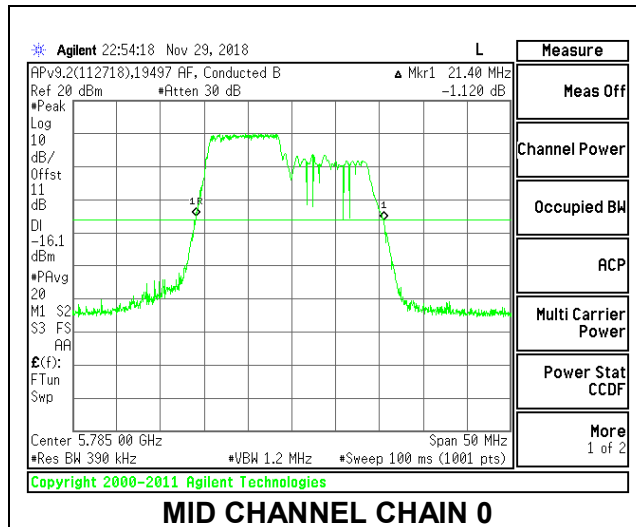

MID CHANNEL