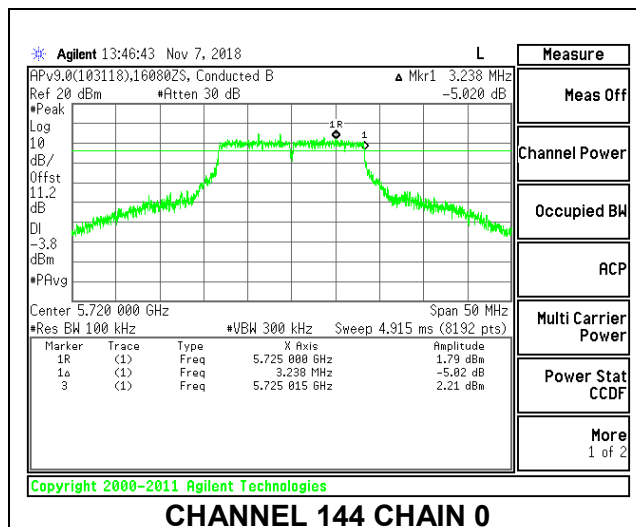

CHANNEL 144