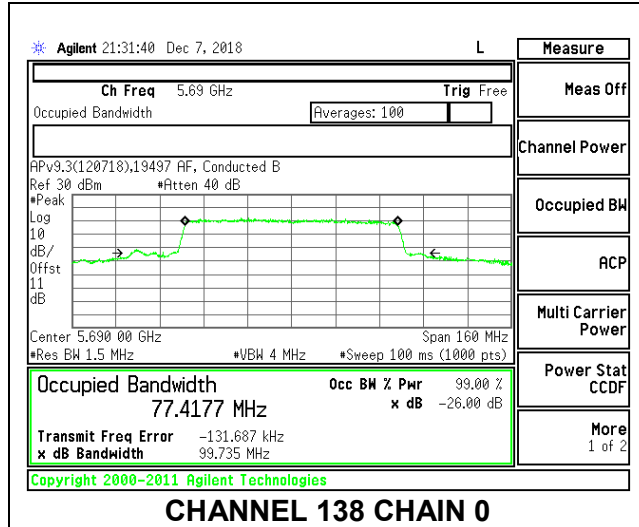

LOW CHANNEL

LOW CHANNEL CHAIN 0

LOW CHANNEL CHAIN 1

HIGH CHANNEL

HIGH CHANNEL CHAIN 0

HIGH CHANNEL CHAIN 1

CHANNEL 138

8.3.22. 802.11a MODE IN THE 5.8 GHz BAND