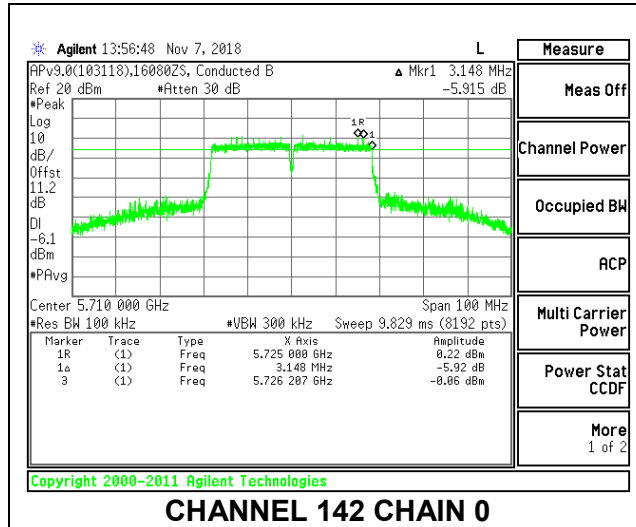

CHANNEL 142