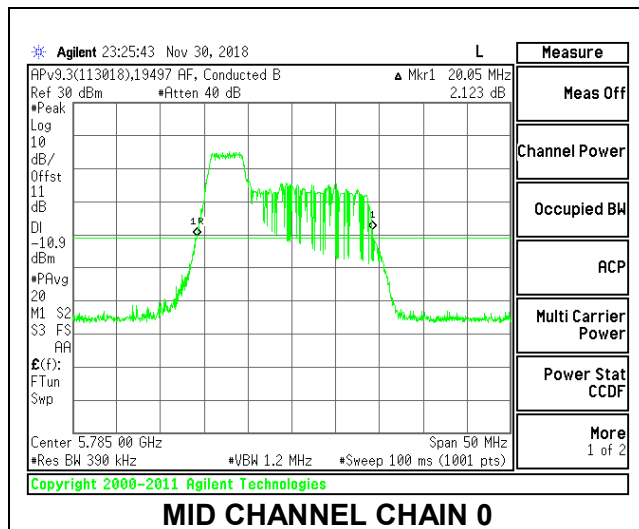

MID CHANNEL