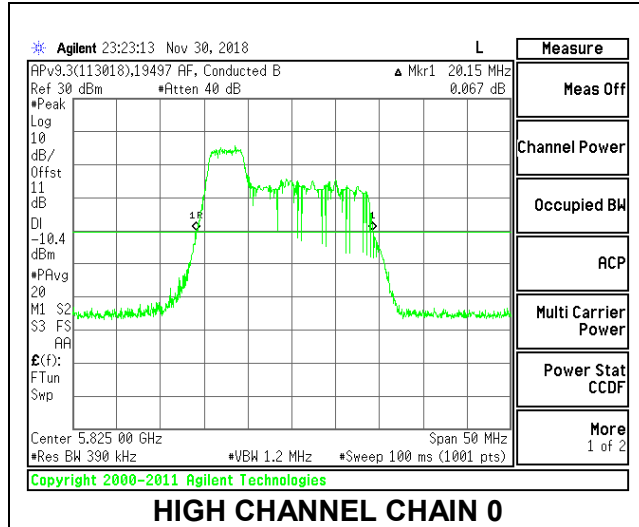

HIGH CHANNEL