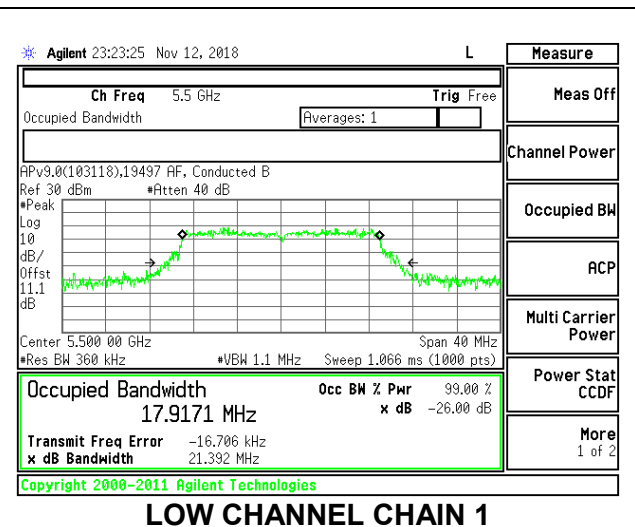

8.3.16. 802.11n HT20 MODE IN THE 5.6 GHz BAND

2TX Antenna 1 + Antenna 2 CDD MODE

Channel	Frequency (MHz)	99% Bandwidth Chain 0 (MHz)	99% Bandwidth Chain 1 (MHz)
Low	5500	17.9619	17.9171
Mid	5580	17.9210	17.7773
High	5700	18.0042	17.7949
144	5720	18.0407	17.8401

LOW CHANNEL