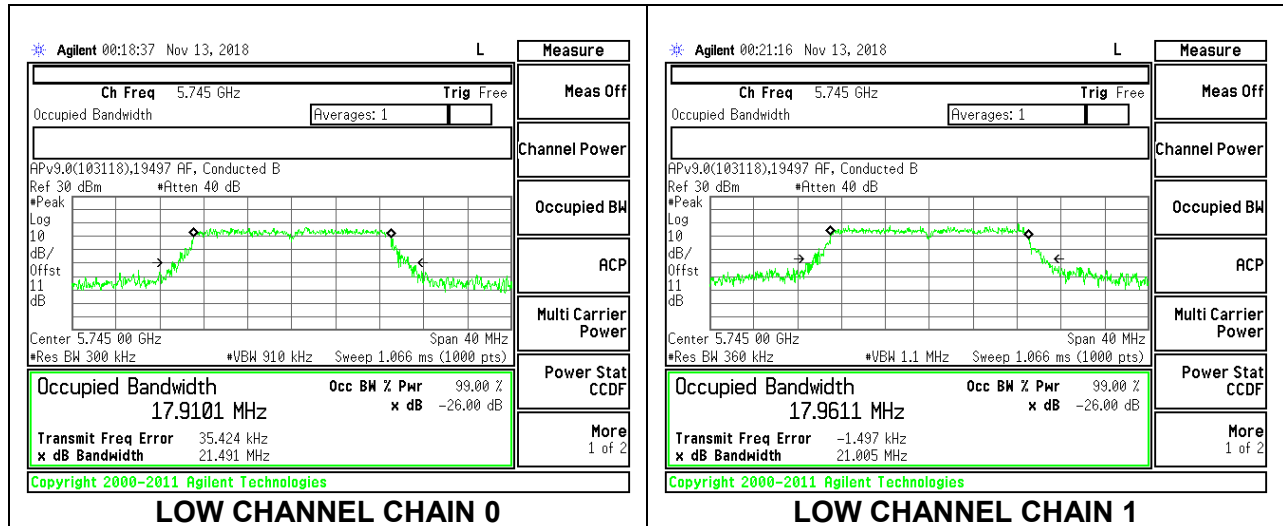

8.3.23. 802.11n HT20 MODE IN THE 5.8 GHz BAND

2TX Antenna 1 + Antenna 2 CDD MODE

Channel	Frequency (MHz)	99% Bandwidth Chain 0 (MHz)	99% Bandwidth Chain 1 (MHz)
Low	5745	17.9101	17.9611
Mid	5785	17.9395	17.8955
High	5825	17.8455	17.9431

LOW CHANNEL