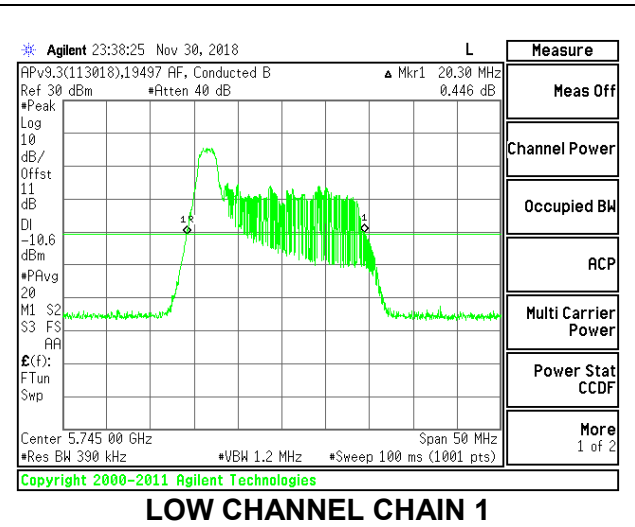

2TX Antenna 1 + Antenna 2 OFDMA MODE – 26-Tones, RU Index 0

Channel	Frequency (MHz)	26 dB Bandwidth Chain 0 (MHz)	26 dB Bandwidth Chain 1 (MHz)
Low	5745	20.30	20.30
Mid	5785	20.45	20.15
High	5825	20.45	20.20

LOW CHANNEL