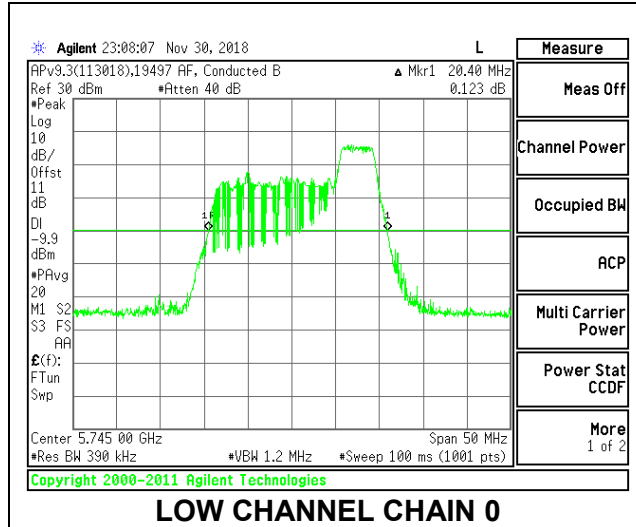

2TX Antenna 1 + Antenna 2 OFDMA MODE – 52-Tones, RU Index 40

Channel	Frequency (MHz)	26 dB Bandwidth Chain 0 (MHz)	26 dB Bandwidth Chain 1 (MHz)
Low	5745	20.40	20.35
Mid	5785	20.40	20.25
High	5825	21.45	20.35

LOW CHANNEL