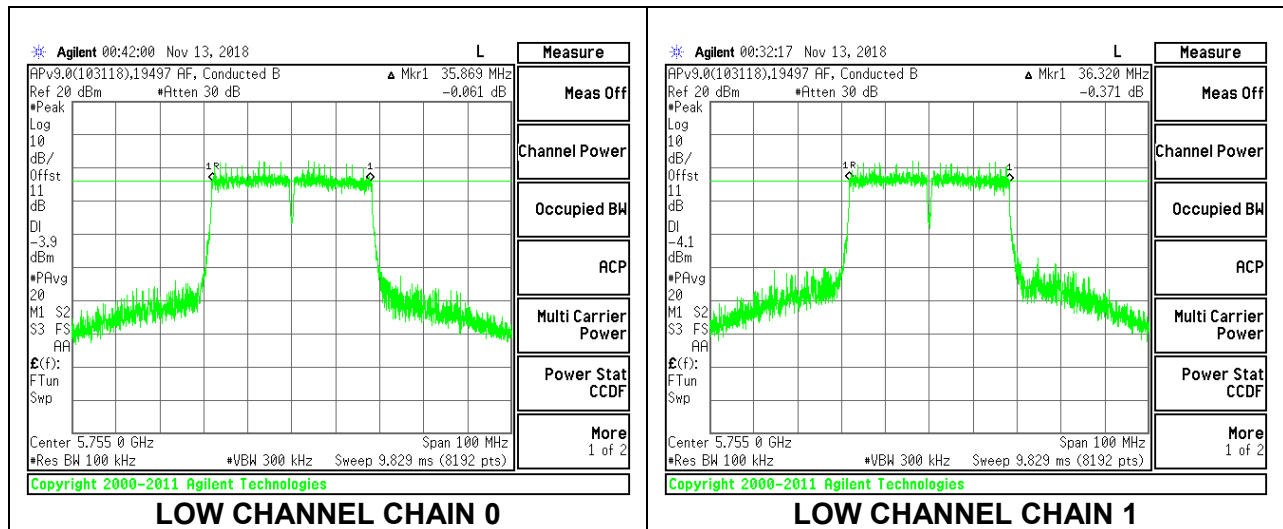

8.4.3. 802.11n HT40 MODE IN THE 5.8 GHz BAND

2TX Antenna 1 + Antenna 2 CDD MODE

Channel	Frequency (MHz)	6 dB BW Chain 0 (MHz)	6 dB BW Chain 1 (MHz)	Minimum Limit (MHz)
Low	5755	35.869	36.320	0.5
High	5795	35.917	35.124	0.5
142	5710	3.148	3.160	0.5

LOW CHANNEL