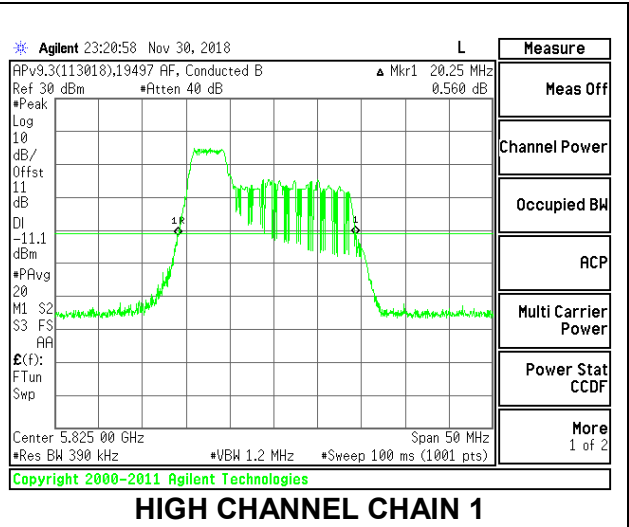

HIGH CHANNEL