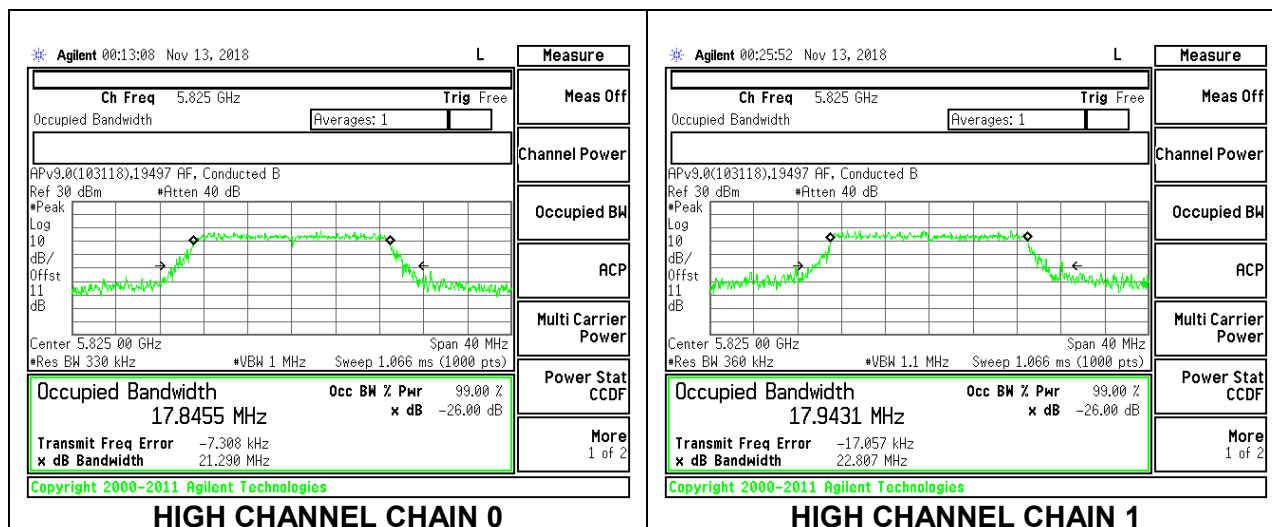

HIGH CHANNEL