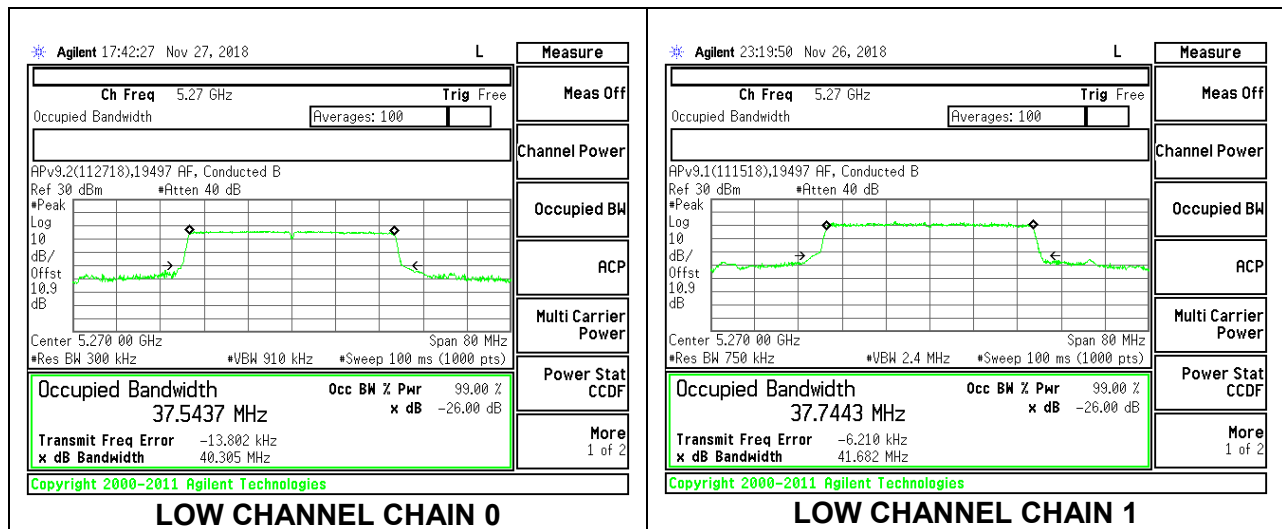

8.3.13. 802.11ax HE40 MODE IN THE 5.3 GHz BAND

2TX Antenna 1 + Antenna 2 OFDMA MODE – 484-Tones, RU Index 65

Channel	Frequency (MHz)	99% Bandwidth Chain 0 (MHz)	99% Bandwidth Chain 1 (MHz)
Low	5270	37.5437	37.7443
High	5310	37.5046	37.7307

LOW CHANNEL