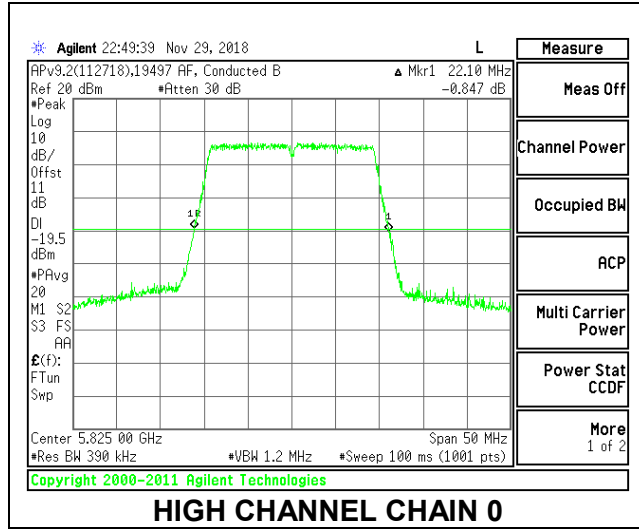

HIGH CHANNEL