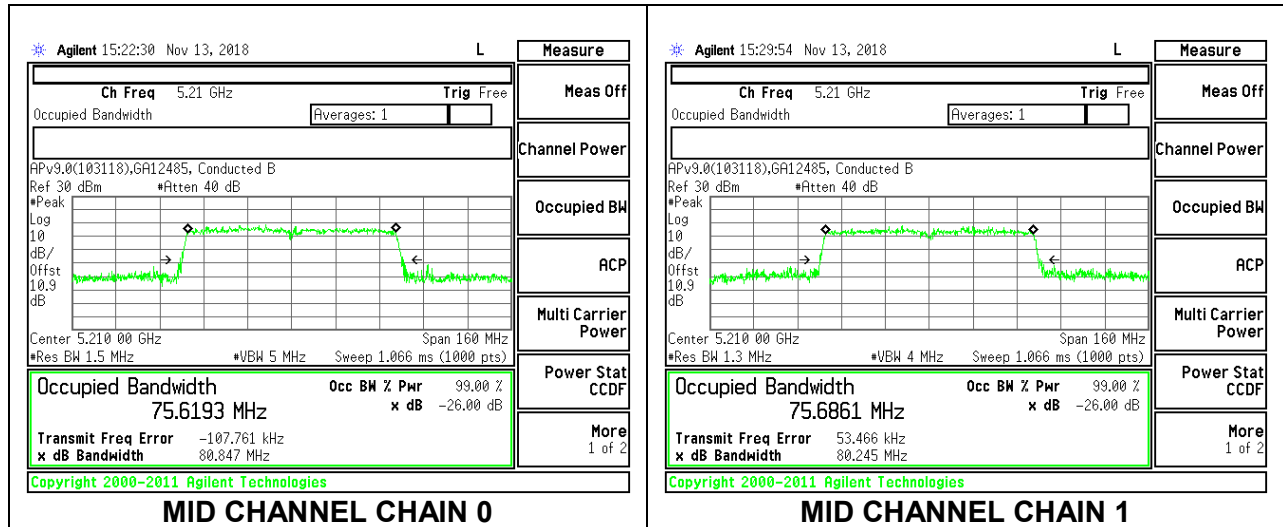

8.3.4. 802.11ac VHT80 MODE IN THE 5.2 GHz BAND

2TX Antenna 1 + Antenna 2 CDD MODE

Channel	Frequency (MHz)	99% Bandwidth Chain 0 (MHz)	99% Bandwidth Chain 1 (MHz)
Mid	5210	75.6193	75.6861

MID CHANNEL