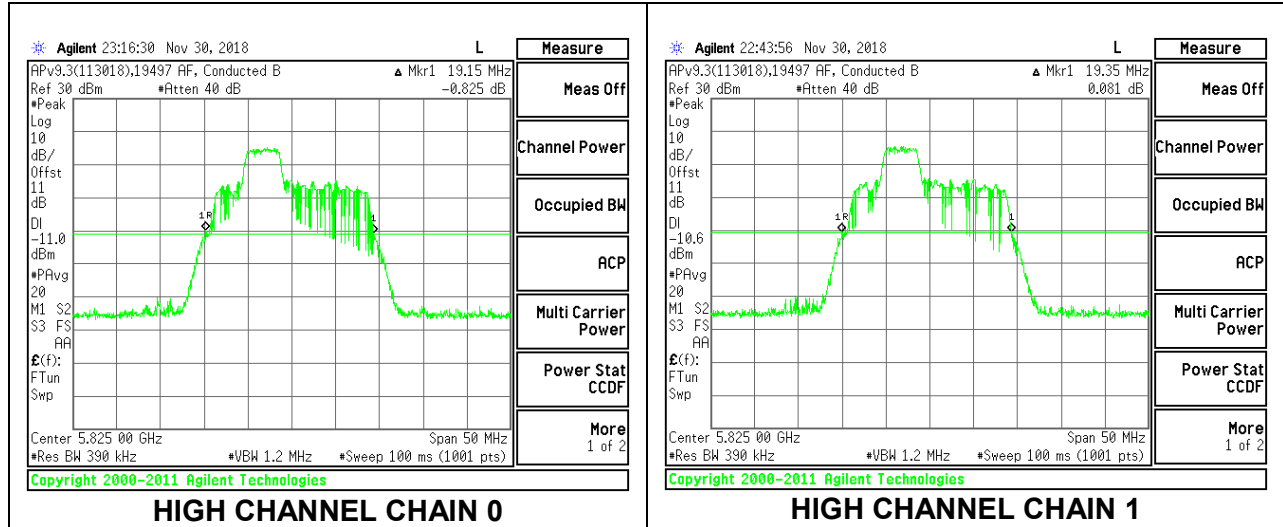

LOW CHANNEL

LOW CHANNEL CHAIN 0

LOW CHANNEL CHAIN 1

MID CHANNEL

MID CHANNEL CHAIN 0

MID CHANNEL CHAIN 1

HIGH CHANNEL

2TX Antenna 1 + Antenna 2 OFDMA MODE – 52-Tones, RU Index 40