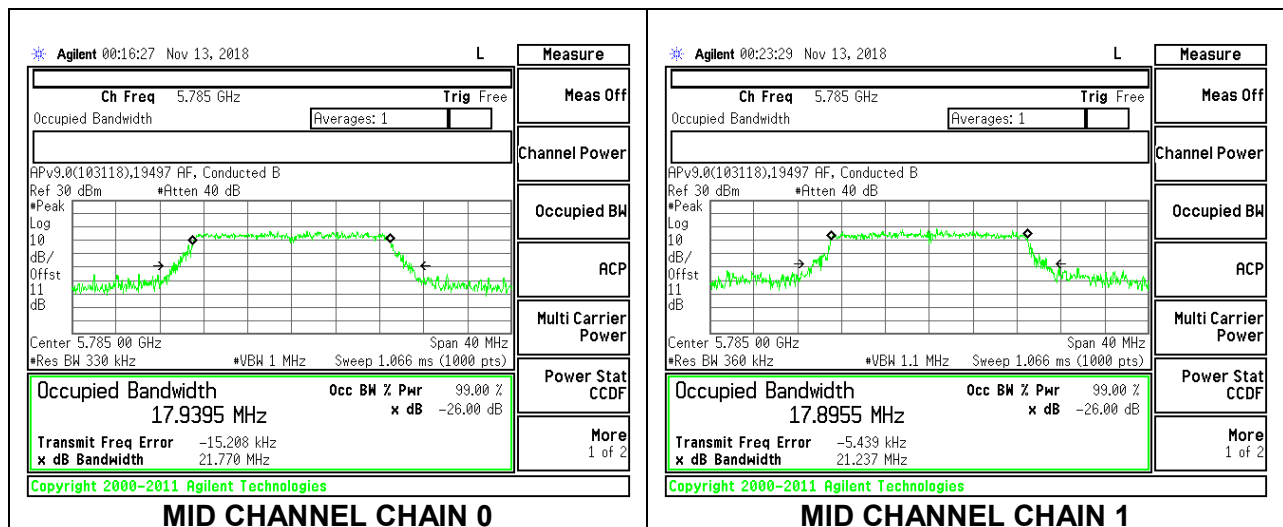

MID CHANNEL