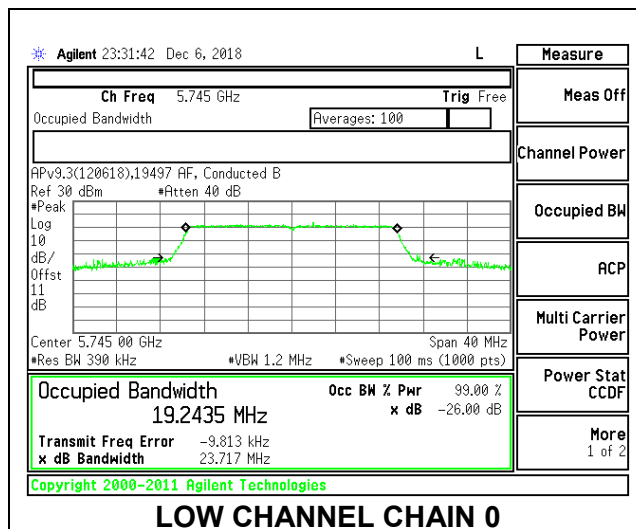

8.3.26. 802.11ax HE20 MODE IN THE 5.8 GHz BAND

2TX Antenna 1 + Antenna 2 OFDMA MODE – 242-Tones, RU Index 61

Channel	Frequency (MHz)	99% Bandwidth	
		Chain 0 (MHz)	Chain 1 (MHz)
Low	5745	19.2435	19.2492
Mid	5785	19.2455	19.2487
High	5825	19.2252	19.2452

LOW CHANNEL