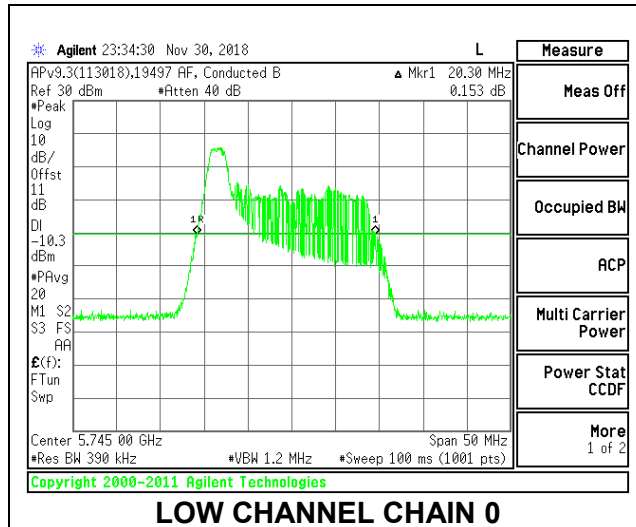

2TX Antenna 1 + Antenna 2 OFDMA MODE – 26-Tones, RU Index 0

Channel	Frequency (MHz)	26 dB Bandwidth Chain 0 (MHz)	26 dB Bandwidth Chain 1 (MHz)
Low	5745	20.30	20.30
Mid	5785	20.45	20.15
High	5825	20.45	20.20

LOW CHANNEL