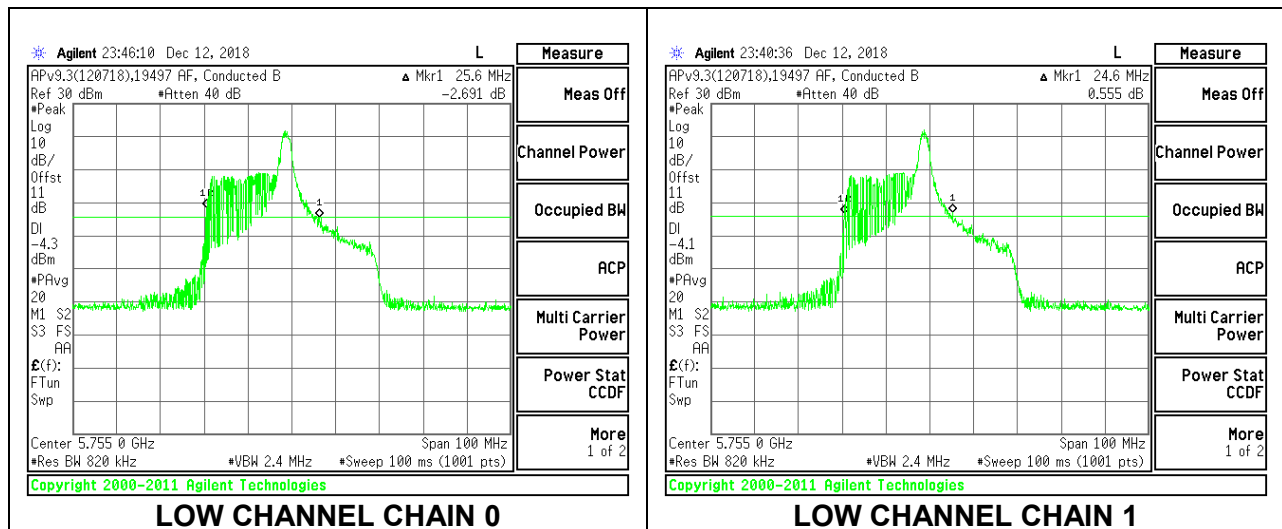

LOW CHANNEL

HIGH CHANNEL

2TX Antenna 1 + Antenna 2 OFDMA MODE – 26-Tones, RU Index 8

Channel	Frequency (MHz)	26 dB Bandwidth	
		Chain 0 (MHz)	Chain 1 (MHz)
Low	5755	25.60	24.60
High	5795	25.60	24.50

LOW CHANNEL