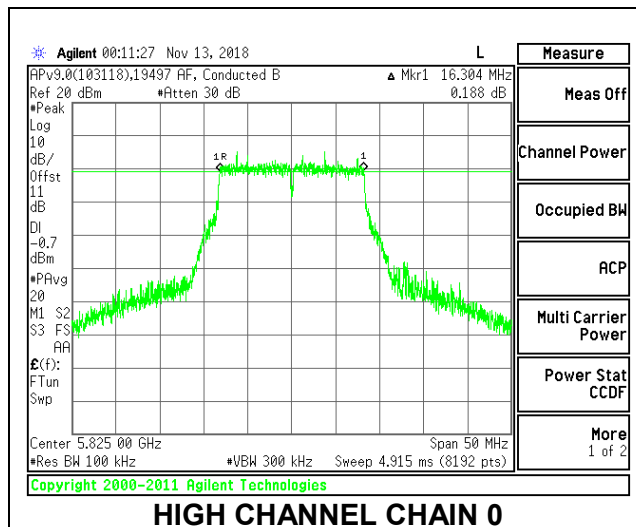

HIGH CHANNEL