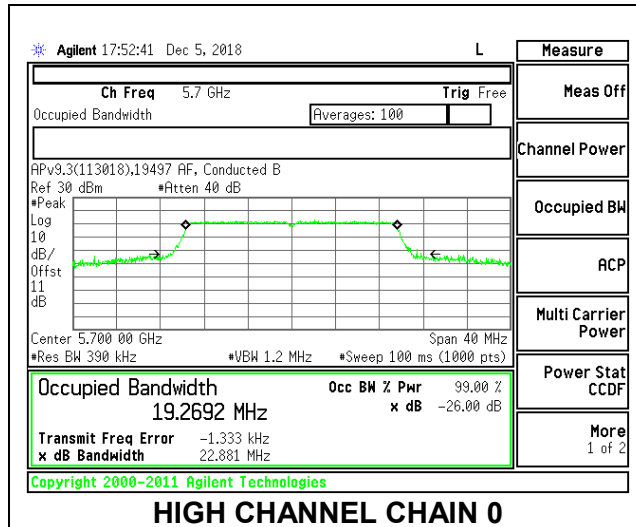

HIGH CHANNEL