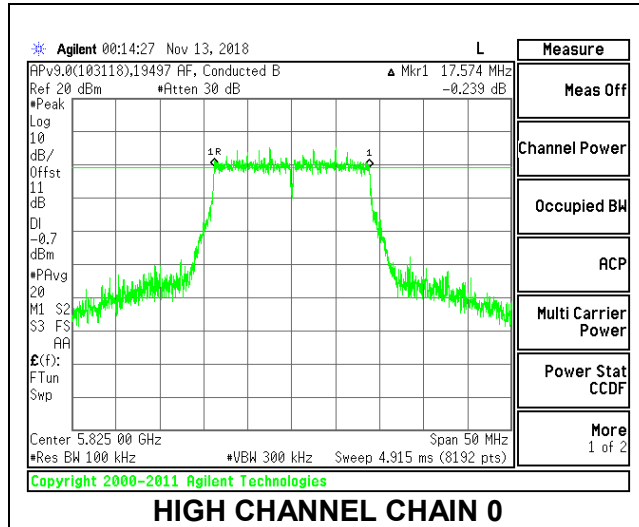

HIGH CHANNEL