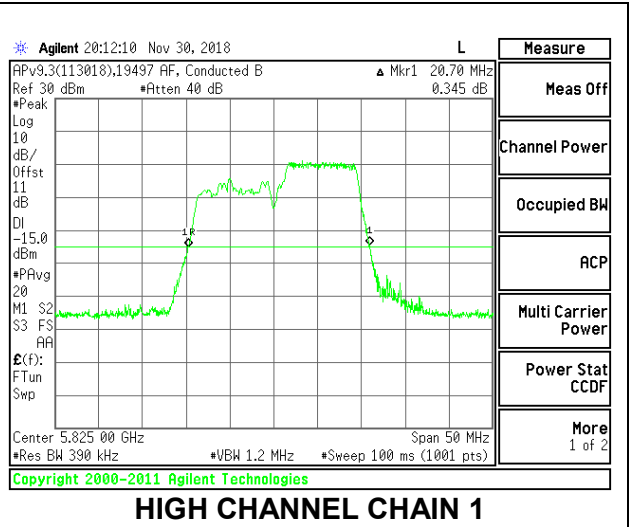

HIGH CHANNEL