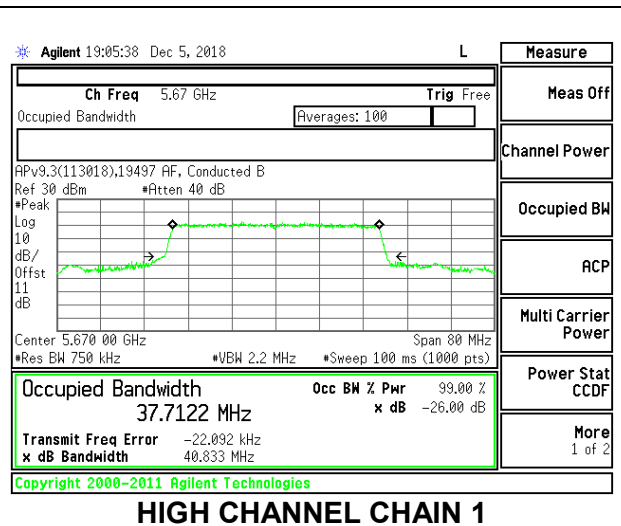

HIGH CHANNEL