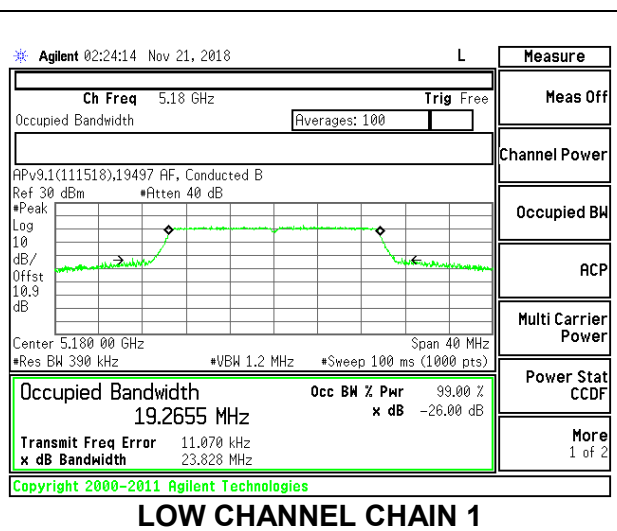

8.3.5. 802.11ax HE20 MODE IN THE 5.2 GHz BAND

2TX Antenna 1 + Antenna 2 OFDMA MODE – 242-Tones, RU Index 61

Channel	Frequency (MHz)	99% Bandwidth	
		Chain 0 (MHz)	Chain 1 (MHz)
Low	5180	19.2546	19.2655
Mid	5200	19.2766	19.2148
High	5240	19.2667	19.2952

LOW CHANNEL