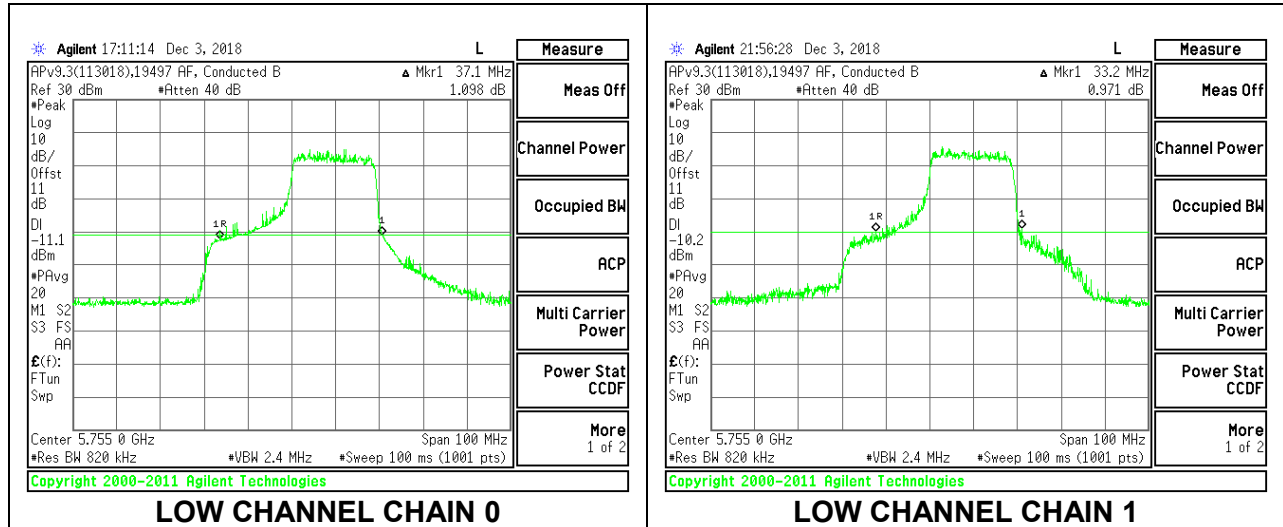

2TX Antenna 1 + Antenna 2 OFDMA MODE – 242-Tones, RU Index 62

Channel	Frequency (MHz)	26 dB Bandwidth	
		Chain 0 (MHz)	Chain 1 (MHz)
Low	5755	37.10	33.20
High	5795	38.40	32.60

LOW CHANNEL