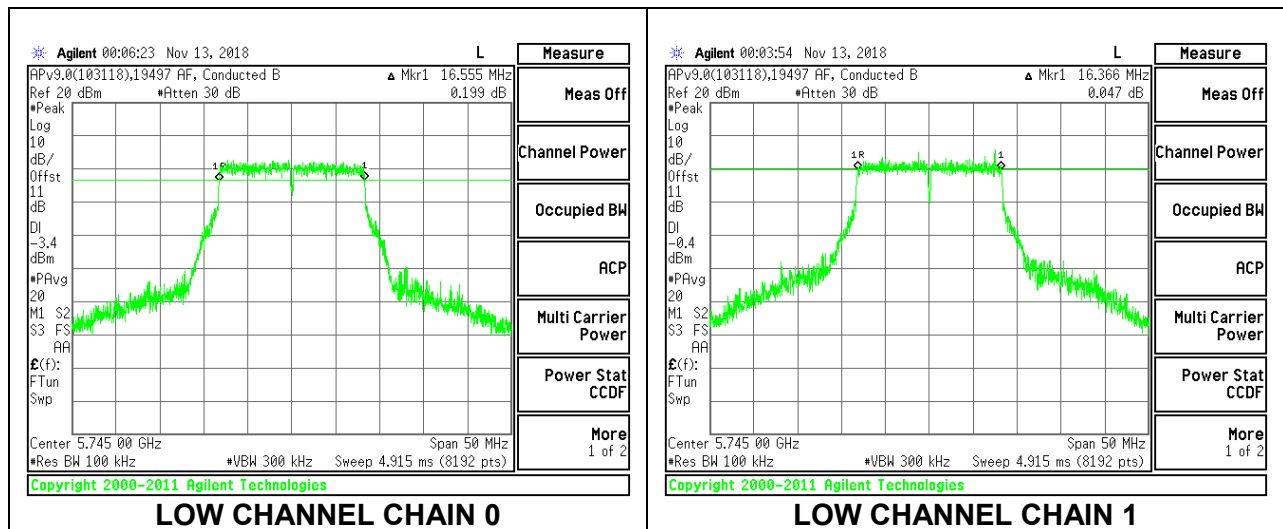

8.4.1. 802.11a MODE IN THE 5.8 GHz BAND

2TX Antenna 1 + Antenna 2 CDD MODE

Channel	Frequency (MHz)	6 dB BW Chain 0 (MHz)	6 dB BW Chain 1 (MHz)	Minimum Limit (MHz)
Low	5745	16.555	16.366	0.5
Mid	5785	16.359	16.384	0.5
High	5825	16.304	16.341	0.5
144	5720	3.238	3.250	0.5

LOW CHANNEL