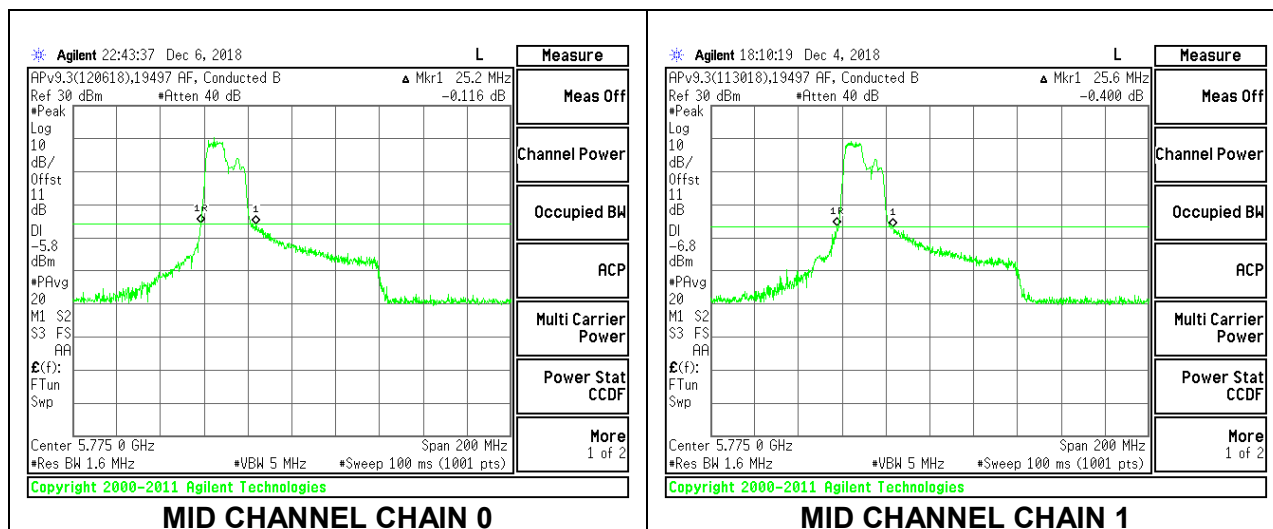

2TX Antenna 1 + Antenna 2 OFDMA MODE – 106-Tones, RU Index 53

Channel	Frequency (MHz)	26 dB Bandwidth Chain 0 (MHz)	26 dB Bandwidth Chain 1 (MHz)
Mid	5775	25.20	25.60

MID CHANNEL