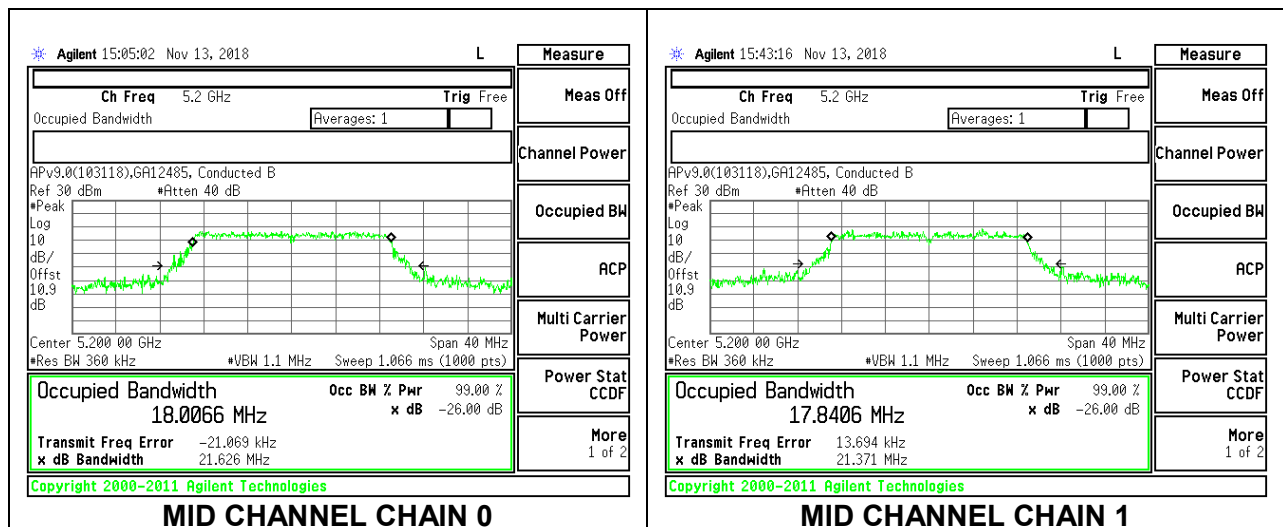

MID CHANNEL