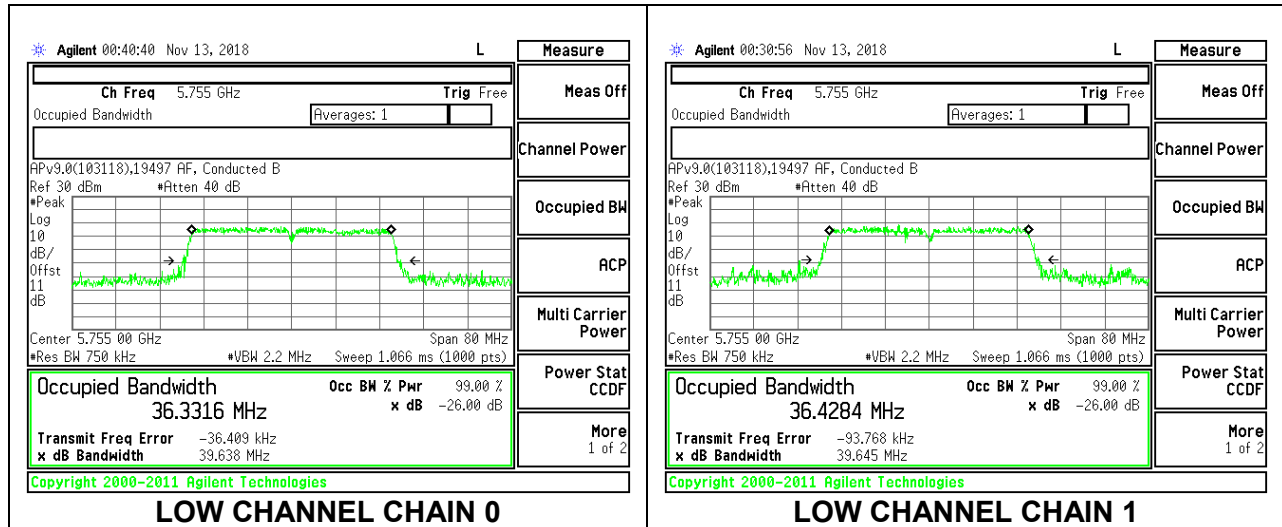

8.3.24. 802.11n HT40 MODE IN THE 5.8 GHz BAND

2TX Antenna 1 + Antenna 2 CDD MODE

Channel	Frequency (MHz)	99% Bandwidth Chain 0 (MHz)	99% Bandwidth Chain 1 (MHz)
Low	5755	36.3316	36.4284
High	5795	36.2767	36.2774

LOW CHANNEL