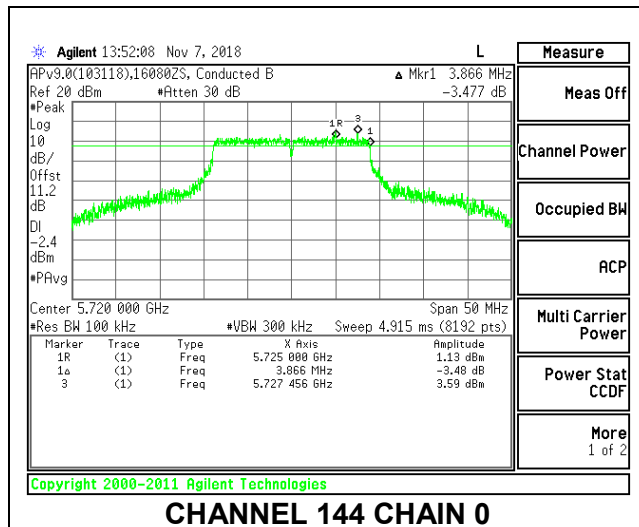

LOW CHANNEL

MID CHANNEL

HIGH CHANNEL

CHANNEL 144

8.4.3. 802.11n HT40 MODE IN THE 5.8 GHz BAND

2TX Antenna 1 + Antenna 2 CDD MODE

Channel	Frequency (MHz)	6 dB BW Chain 0 (MHz)	6 dB BW Chain 1 (MHz)	Minimum Limit (MHz)
Low	5755	35.869	36.320	0.5
High	5795	35.917	35.124	0.5
142	5710	3.148	3.160	0.5