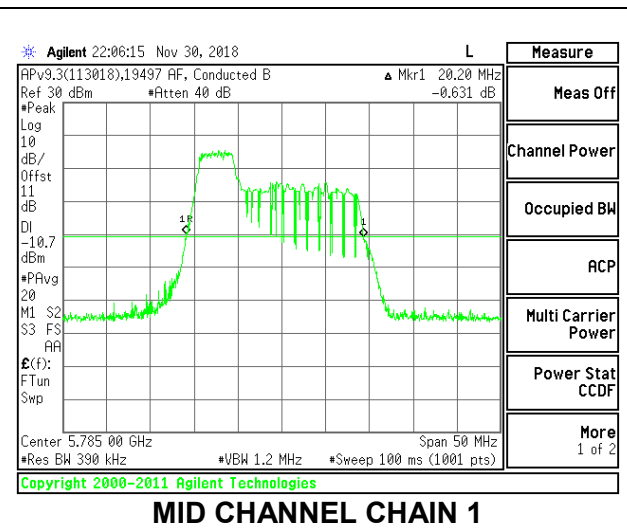

MID CHANNEL