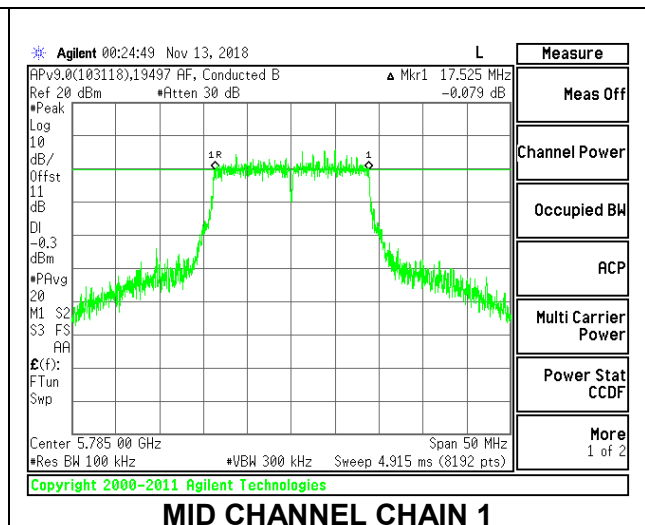

MID CHANNEL