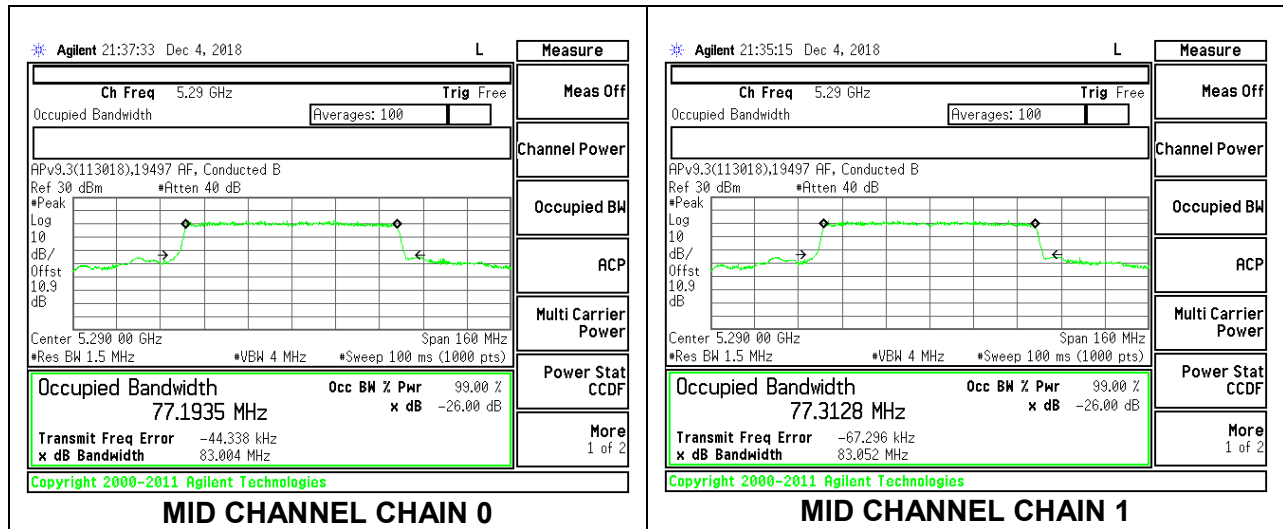

8.3.14. 802.11ax HE80 MODE IN THE 5.3 GHz BAND

2TX Antenna 1 + Antenna 2 OFDMA MODE – 996-Tones, RU Index 67

Channel	Frequency (MHz)	99% Bandwidth Chain 0 (MHz)	99% Bandwidth Chain 1 (MHz)
Mid	5290	77.1935	77.3128

MID CHANNEL