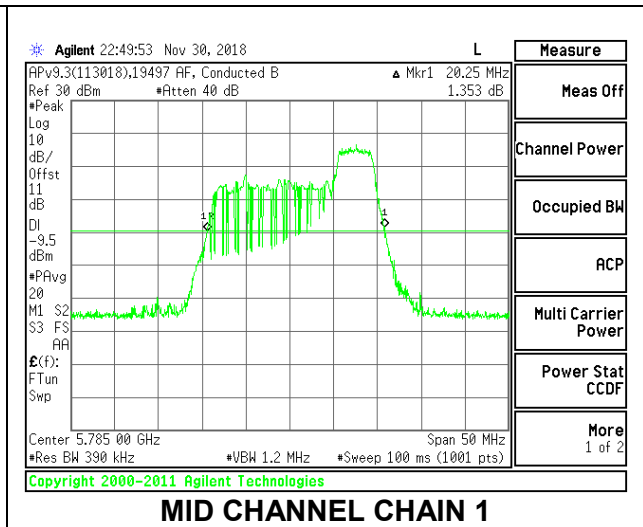

LOW CHANNEL

LOW CHANNEL CHAIN 0

LOW CHANNEL CHAIN 1

MID CHANNEL

MID CHANNEL CHAIN 0

MID CHANNEL CHAIN 1

HIGH CHANNEL

2TX Antenna 1 + Antenna 2 OFDMA MODE – 52-Tones, RU Index 40

Channel	Frequency (MHz)	26 dB Bandwidth Chain 0 (MHz)	26 dB Bandwidth Chain 1 (MHz)
Low	5745	20.40	20.35
Mid	5785	20.40	20.25
High	5825	21.45	20.35

LOW CHANNEL

MID CHANNEL

HIGH CHANNEL

2TX Antenna 1 + Antenna 2 OFDMA MODE – 26-Tones, RU Index 0