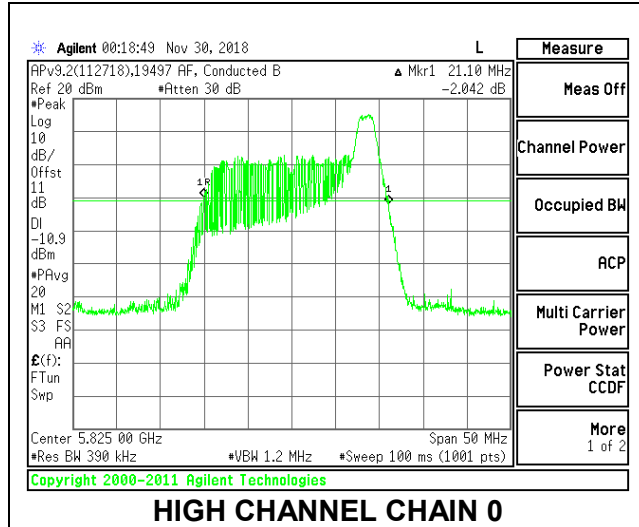

Channel	Frequency (MHz)	26 dB Bandwidth Chain 0 (MHz)	26 dB Bandwidth Chain 1 (MHz)
Low	5745	21.20	20.25
Mid	5785	21.20	20.20
High	5825	21.10	20.10

LOW CHANNEL

MID CHANNEL

HIGH CHANNEL

8.2.27. 802.11ax HE40 MODE IN THE 5.8 GHz BAND