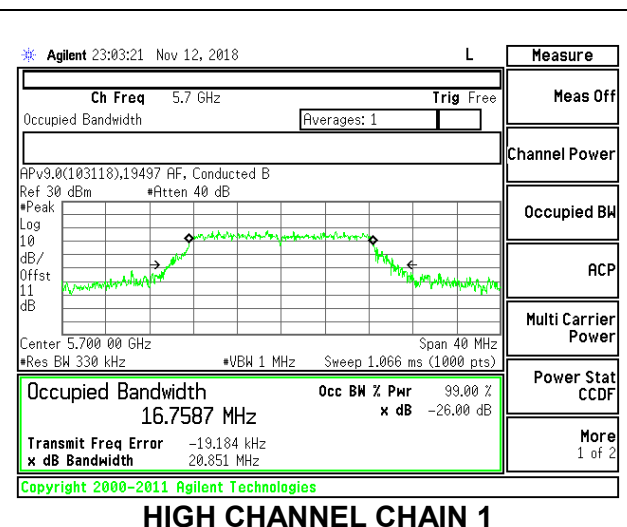

HIGH CHANNEL