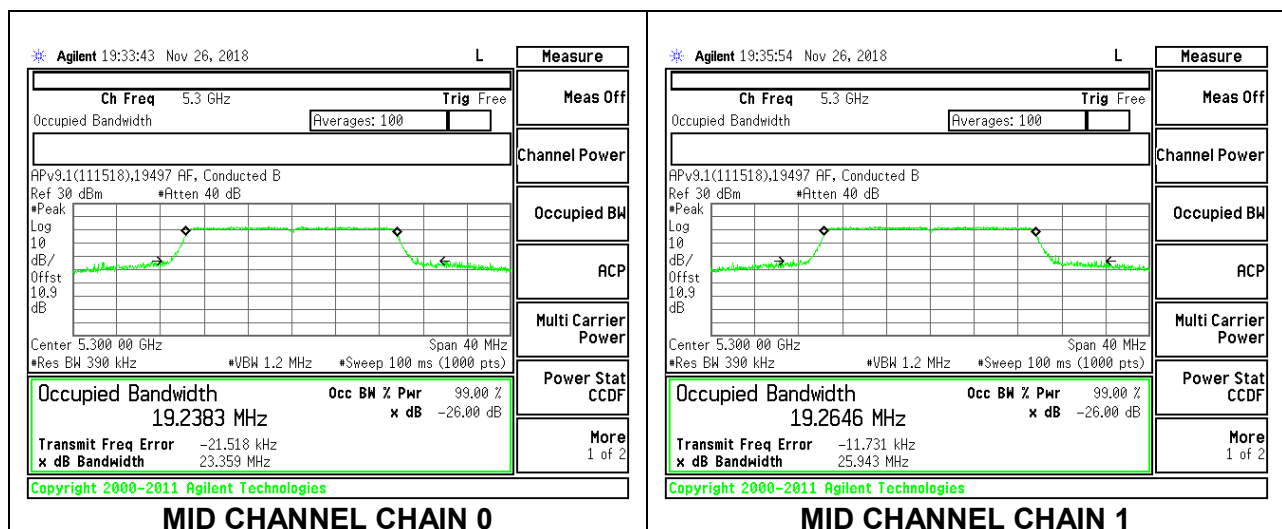

MID CHANNEL