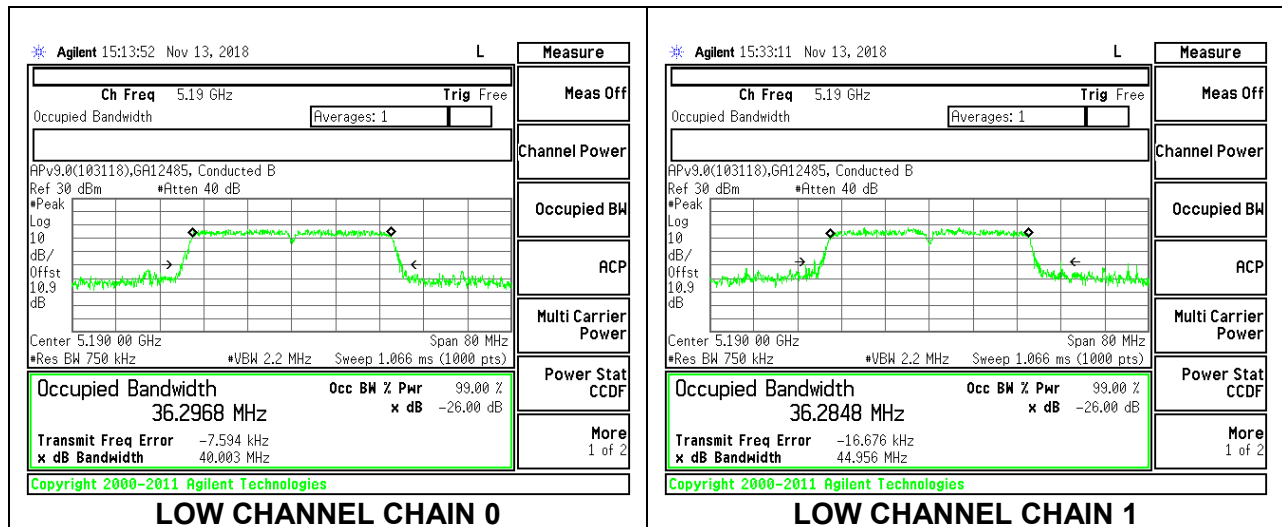

8.3.3. 802.11n HT40 MODE IN THE 5.2 GHz BAND

2TX Antenna 1 + Antenna 2 CDD MODE

Channel	Frequency (MHz)	99% Bandwidth Chain 0 (MHz)	99% Bandwidth Chain 1 (MHz)
Low	5190	36.2968	36.2848
High	5230	36.2188	36.3424

LOW CHANNEL