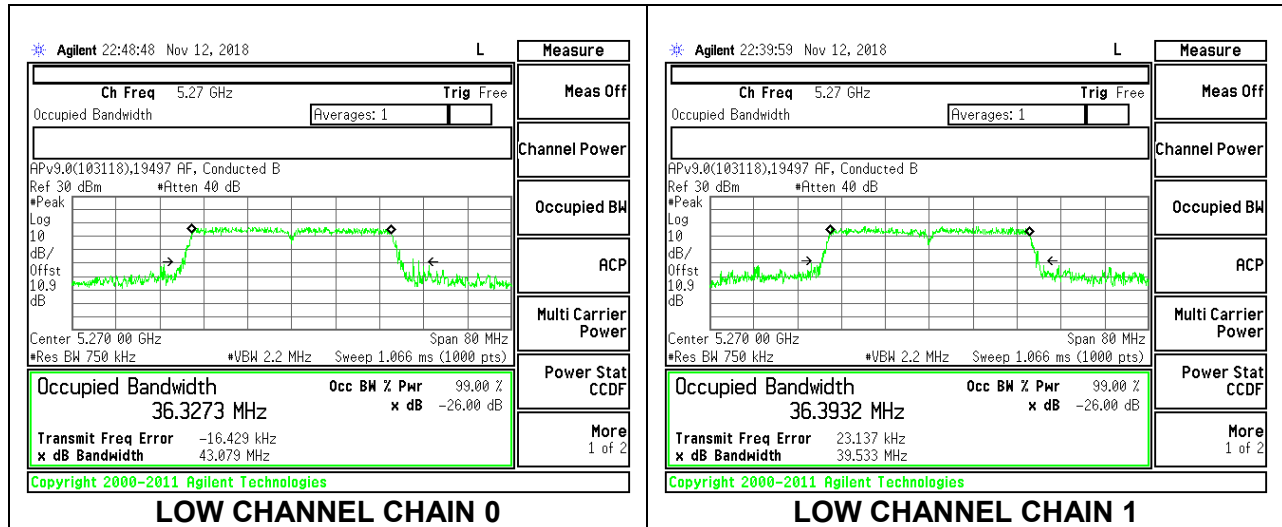

8.3.10. 802.11n HT40 MODE IN THE 5.3 GHz BAND

2TX Antenna 1 + Antenna 2 CDD MODE

Channel	Frequency (MHz)	99% Bandwidth Chain 0 (MHz)	99% Bandwidth Chain 1 (MHz)
Low	5270	36.3273	36.3932
High	5310	36.2620	36.2423

LOW CHANNEL