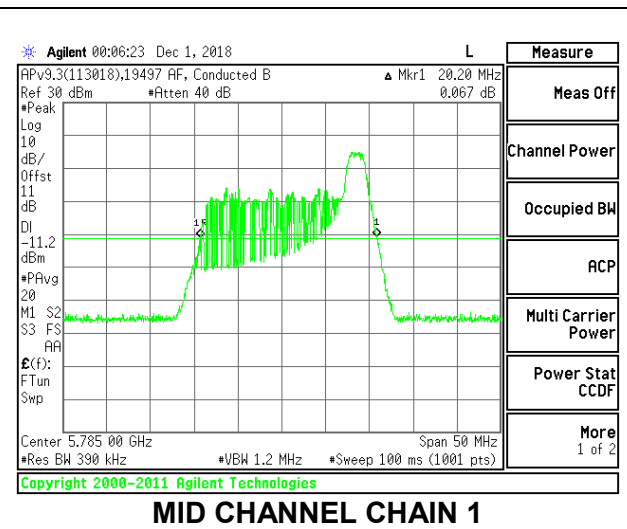

Channel	Frequency (MHz)	26 dB Bandwidth Chain 0 (MHz)	26 dB Bandwidth Chain 1 (MHz)
Low	5745	19.75	18.75
Mid	5785	19.60	18.70
High	5825	19.80	18.70

LOW CHANNEL

MID CHANNEL

HIGH CHANNEL

2TX Antenna 1 + Antenna 2 OFDMA MODE – 26-Tones, RU Index 8

Channel	Frequency (MHz)	26 dB Bandwidth Chain 0 (MHz)	26 dB Bandwidth Chain 1 (MHz)
Low	5745	21.20	20.25
Mid	5785	21.20	20.20
High	5825	21.10	20.10

LOW CHANNEL

MID CHANNEL

HIGH CHANNEL

8.2.27. 802.11ax HE40 MODE IN THE 5.8 GHz BAND