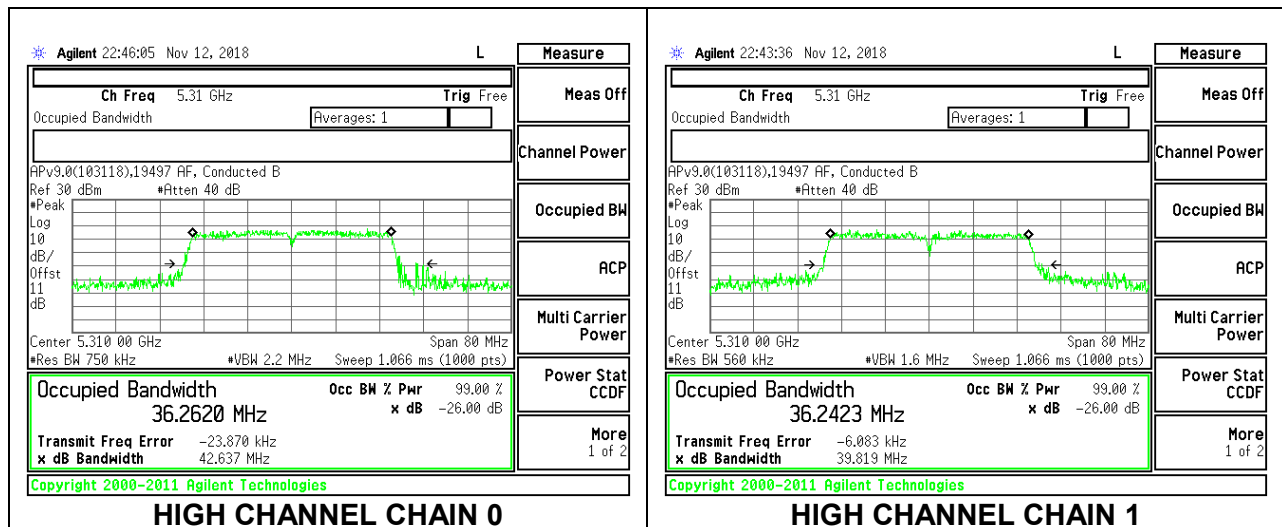

HIGH CHANNEL