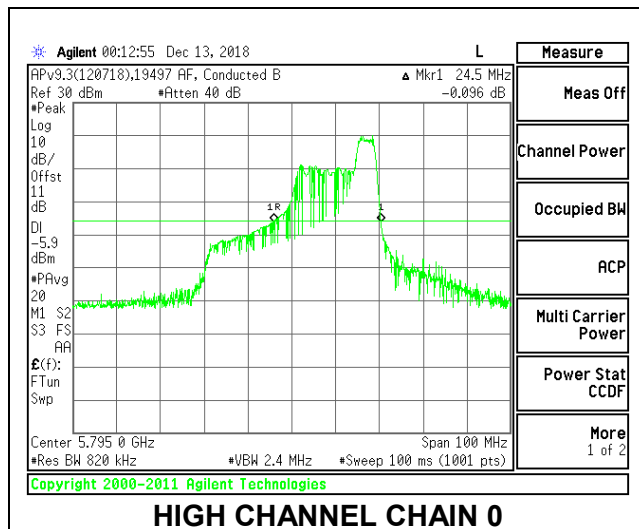

HIGH CHANNEL