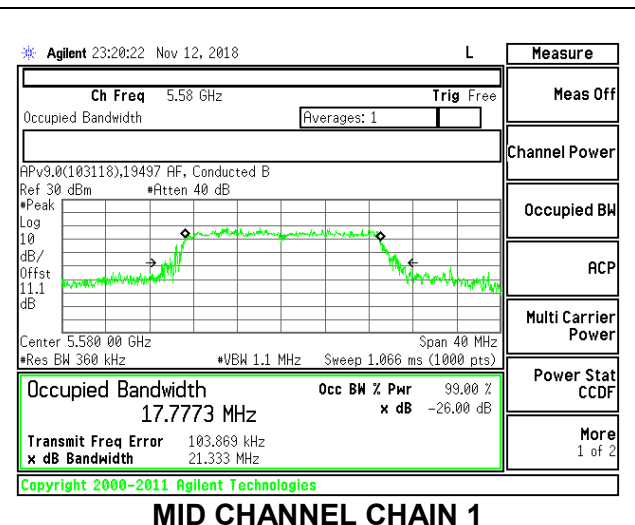

MID CHANNEL