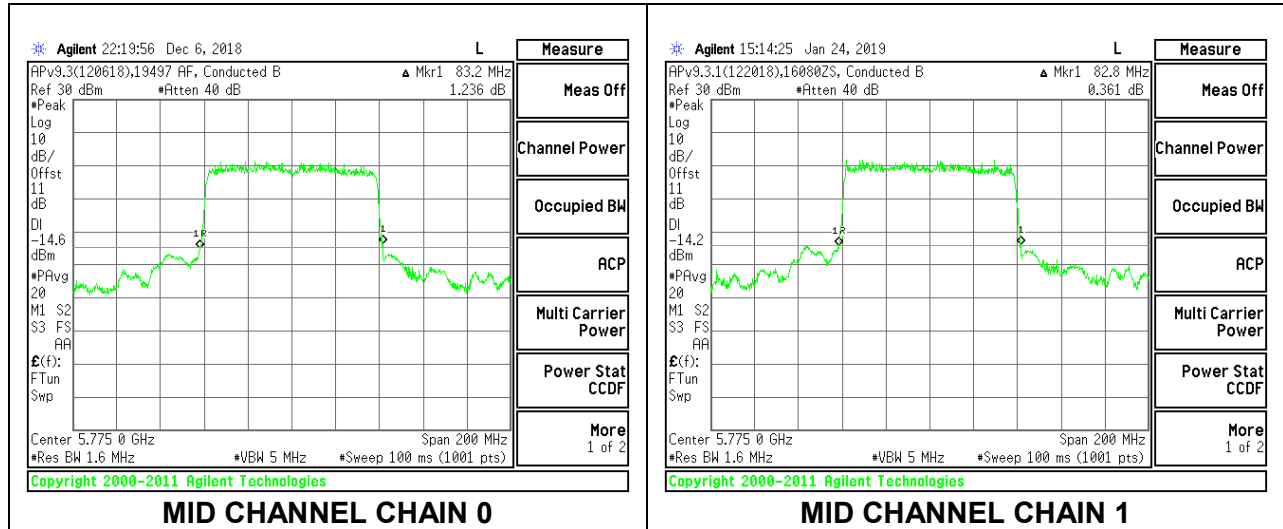

8.2.28. 802.11ax HE80 MODE IN THE 5.8 GHz BAND

2TX Antenna 1 + Antenna 2 OFDMA MODE – 996-Tones, RU Index 67

Channel	Frequency (MHz)	26 dB Bandwidth Chain 0 (MHz)	26 dB Bandwidth Chain 1 (MHz)
Mid	5775	83.20	82.80

MID CHANNEL