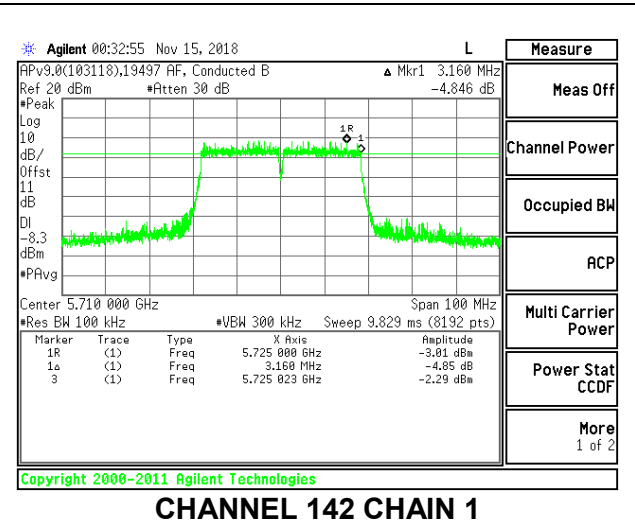

CHANNEL 142