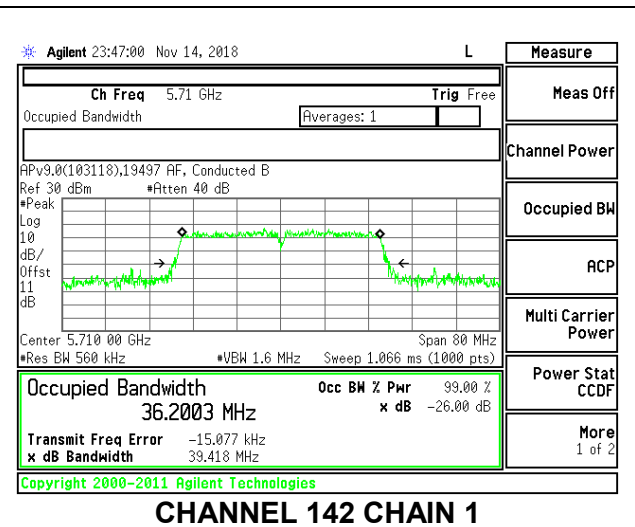

LOW CHANNEL

MID CHANNEL

HIGH CHANNEL

CHANNEL 142

8.3.18. 802.11ac VHT80 MODE IN THE 5.6 GHz BAND

2TX Antenna 1 + Antenna 2 CDD MODE

Channel	Frequency (MHz)	99% Bandwidth Chain 0 (MHz)	99% Bandwidth Chain 1 (MHz)
Low	5530	75.7412	75.4036
High	5610	75.6778	75.5436
138	5690	75.9355	75.9386