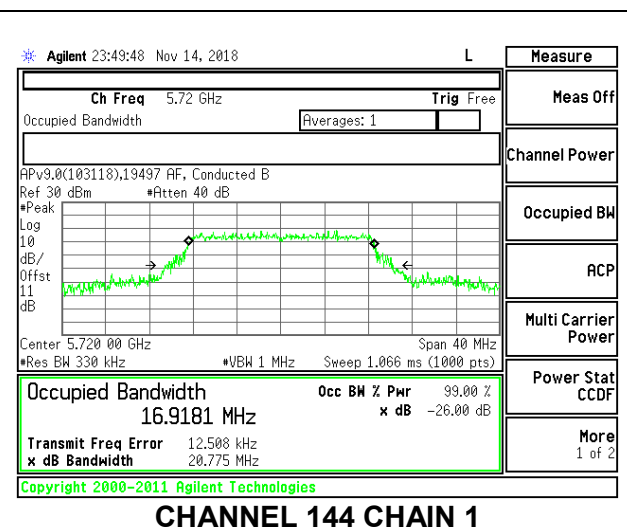

LOW CHANNEL

MID CHANNEL

HIGH CHANNEL

CHANNEL 144

8.3.16. 802.11n HT20 MODE IN THE 5.6 GHz BAND

2TX Antenna 1 + Antenna 2 CDD MODE

Channel	Frequency (MHz)	99% Bandwidth Chain 0 (MHz)	99% Bandwidth Chain 1 (MHz)
Low	5500	17.9619	17.9171
Mid	5580	17.9210	17.7773
High	5700	18.0042	17.7949
144	5720	18.0407	17.8401