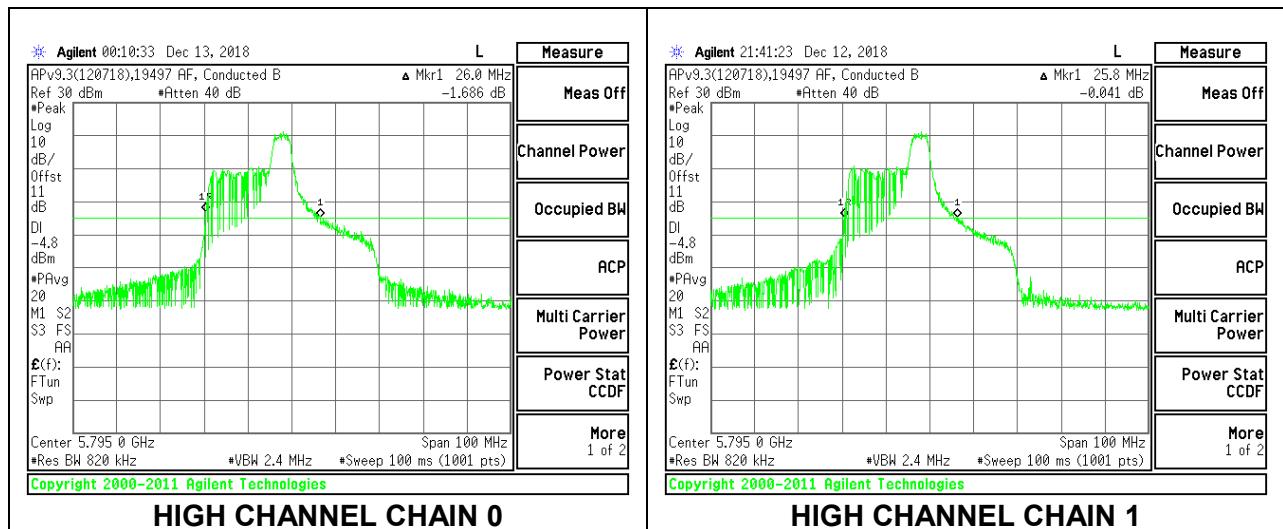

HIGH CHANNEL