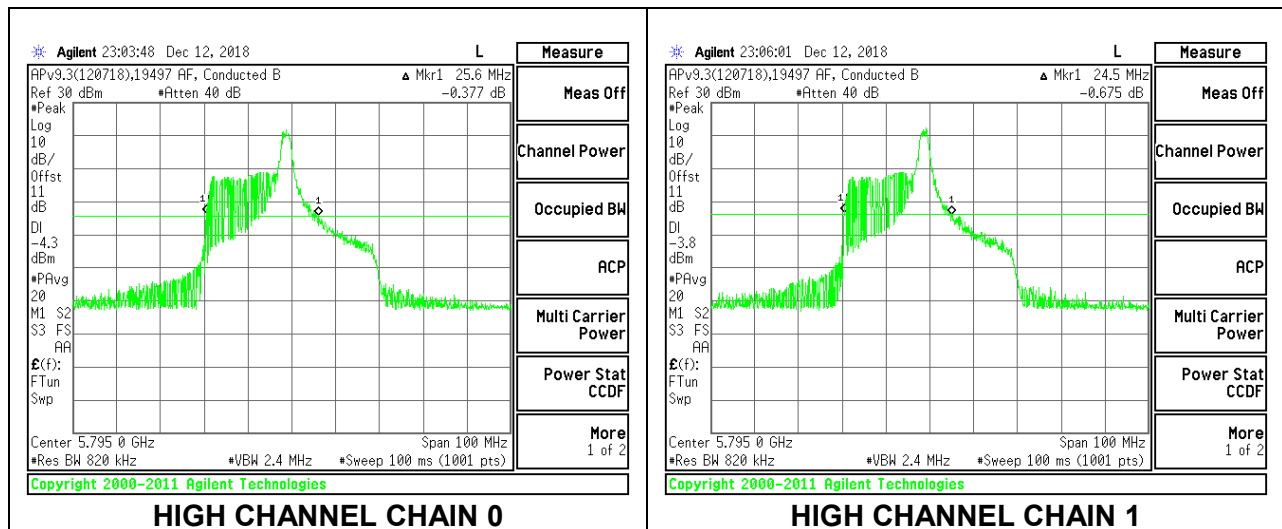

HIGH CHANNEL