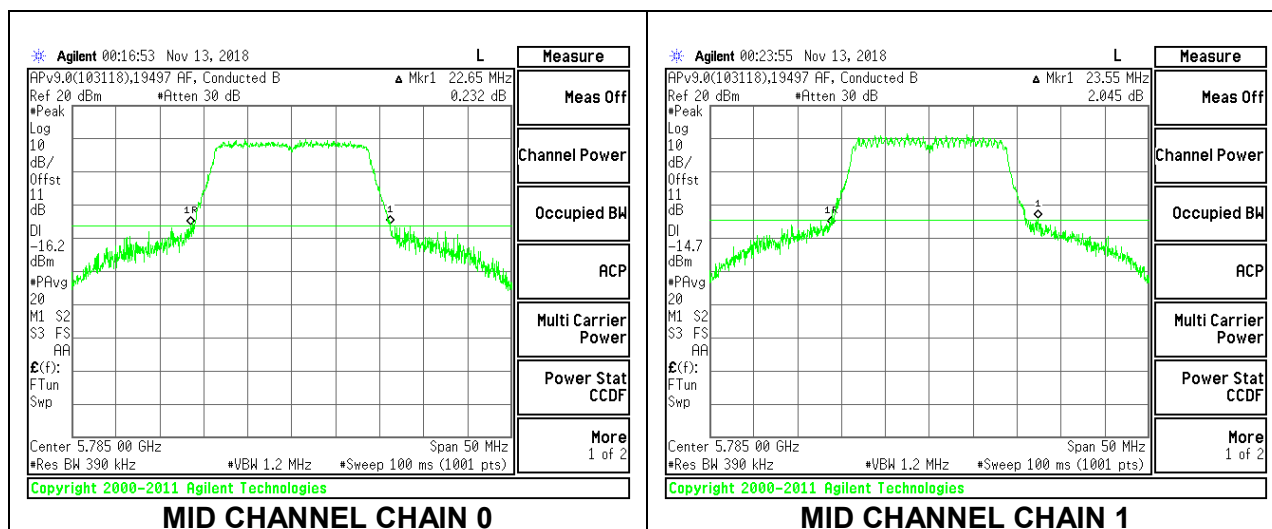

MID CHANNEL