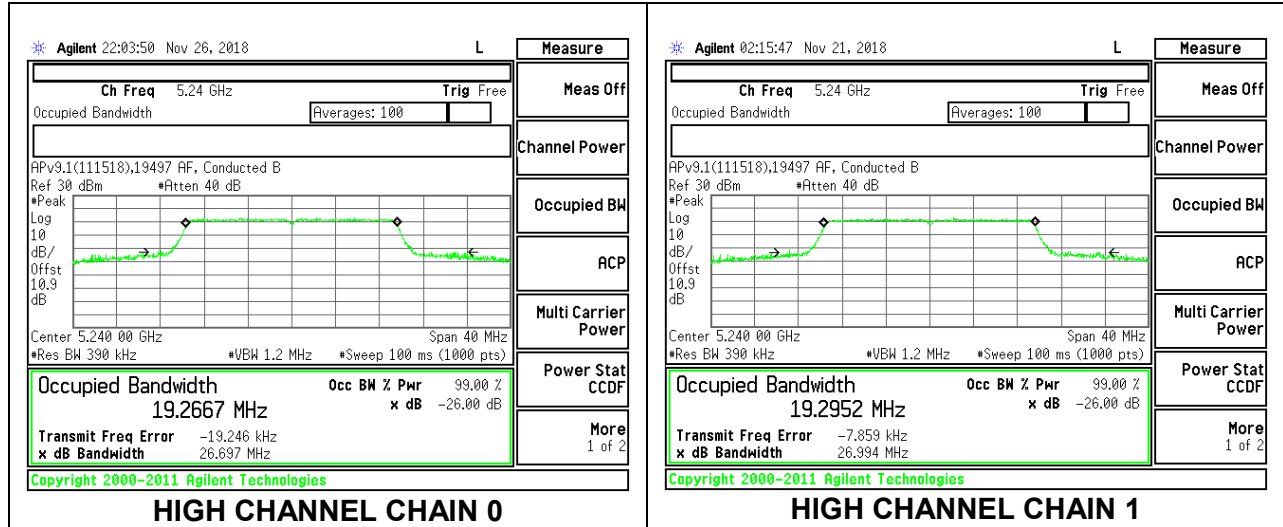

HIGH CHANNEL