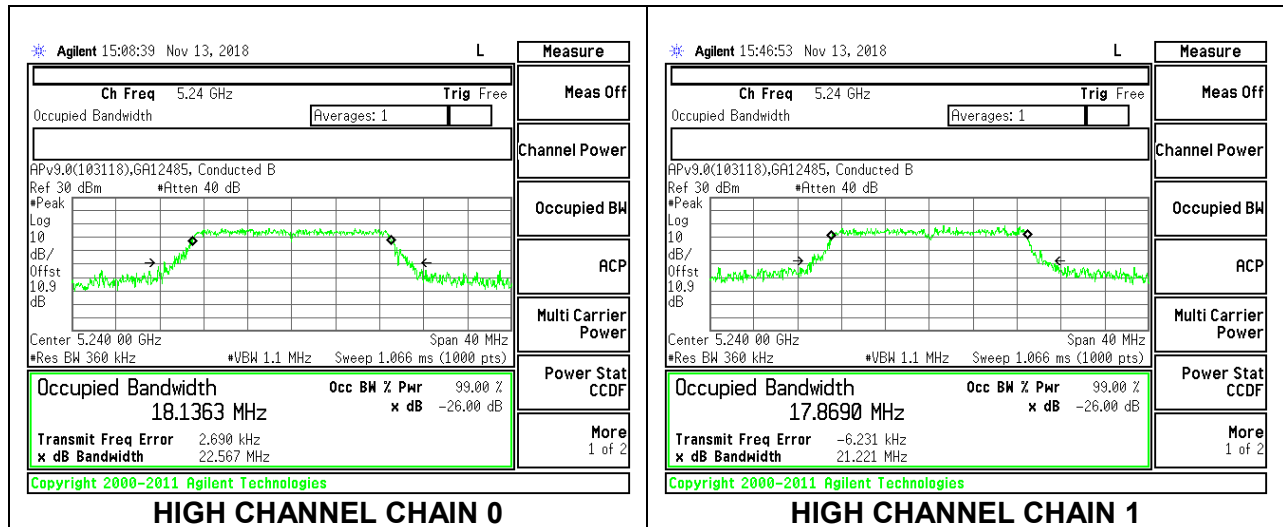

HIGH CHANNEL