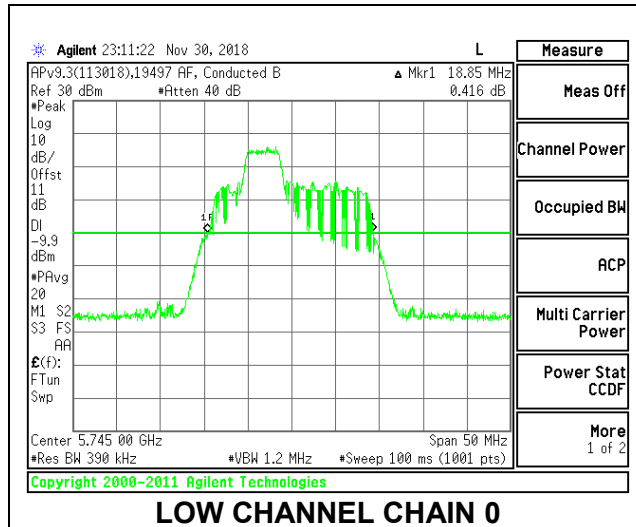

2TX Antenna 1 + Antenna 2 OFDMA MODE – 52-Tones, RU Index 38

Channel	Frequency (MHz)	26 dB Bandwidth Chain 0 (MHz)	26 dB Bandwidth Chain 1 (MHz)
Low	5745	18.85	19.05
Mid	5785	19.10	19.05
High	5825	19.15	19.35

LOW CHANNEL

LOW CHANNEL CHAIN 0