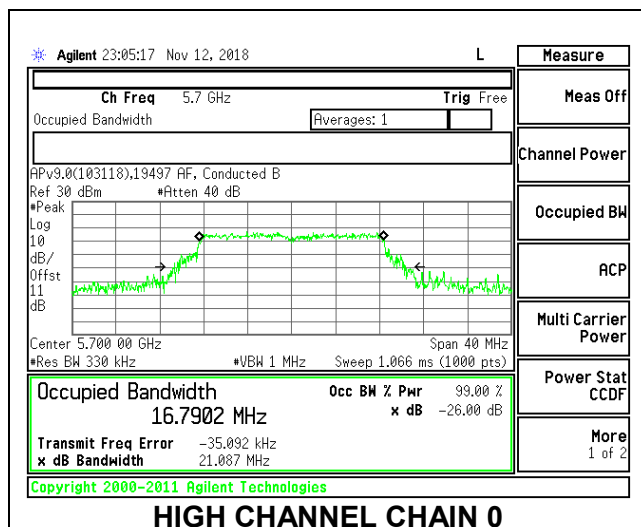

HIGH CHANNEL