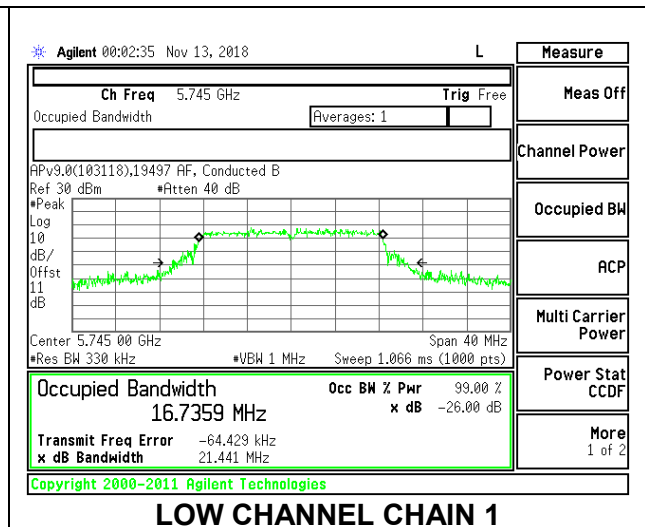

8.3.22. 802.11a MODE IN THE 5.8 GHz BAND

2TX Antenna 1 + Antenna 2 CDD MODE

Channel	Frequency (MHz)	99% Bandwidth Chain 0 (MHz)	99% Bandwidth Chain 1 (MHz)
Low	5745	16.8402	16.7359
Mid	5785	16.8133	16.7825
High	5825	16.7073	16.7043

LOW CHANNEL