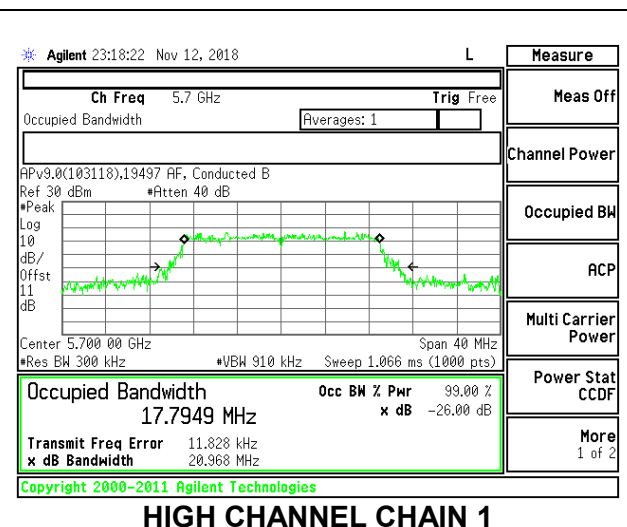

HIGH CHANNEL