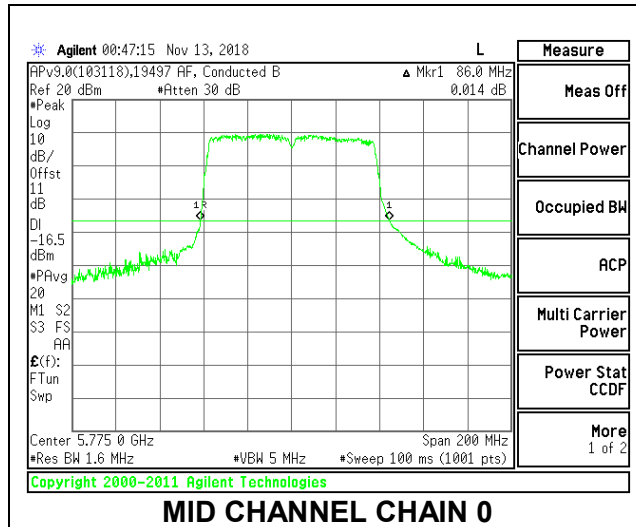

8.2.25. 802.11ac VHT80 MODE IN THE 5.8 GHz BAND

2TX Antenna 1 + Antenna 2 CDD MODE

Channel	Frequency (MHz)	26 dB Bandwidth Chain 0 (MHz)	26 dB Bandwidth Chain 1 (MHz)
Mid	5775	86.00	83.40

MID CHANNEL