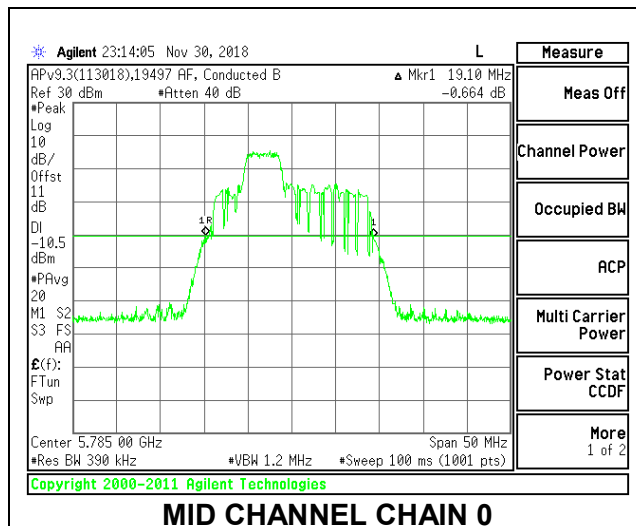

LOW CHANNEL

LOW CHANNEL CHAIN 0

LOW CHANNEL CHAIN 1

MID CHANNEL

MID CHANNEL CHAIN 0

MID CHANNEL CHAIN 1

HIGH CHANNEL

2TX Antenna 1 + Antenna 2 OFDMA MODE – 52-Tones, RU Index 40