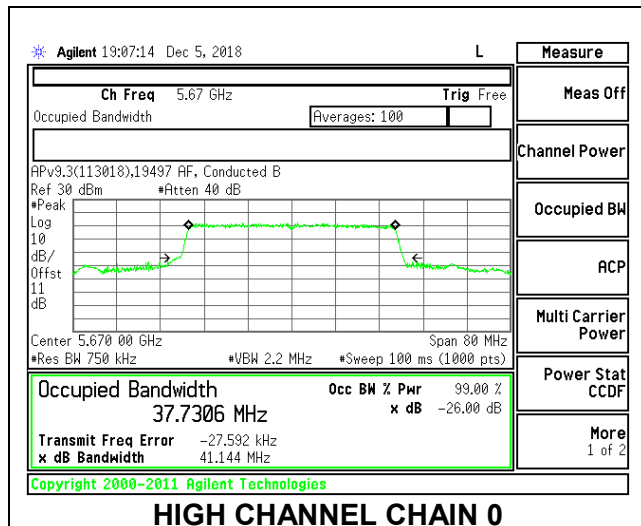

HIGH CHANNEL