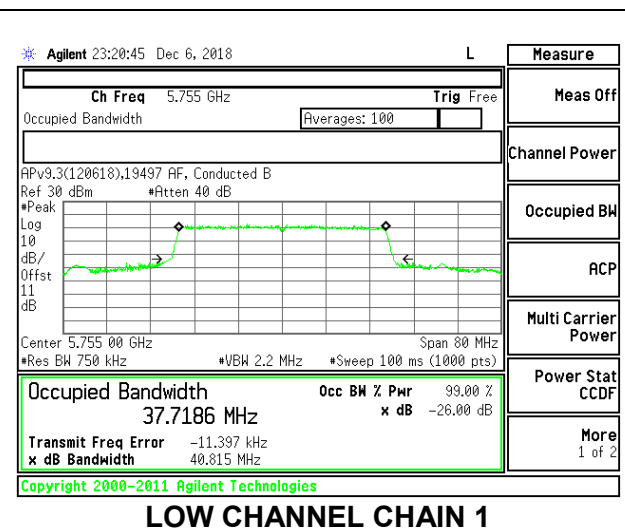

8.3.27. 802.11ax HE40 MODE IN THE 5.8 GHz BAND

2TX Antenna 1 + Antenna 2 OFDMA MODE – 484-Tones, RU Index 65

Channel	Frequency (MHz)	99% Bandwidth Chain 0 (MHz)	99% Bandwidth Chain 1 (MHz)
Low	5755	37.7565	37.7186
High	5795	37.7097	37.6918

LOW CHANNEL