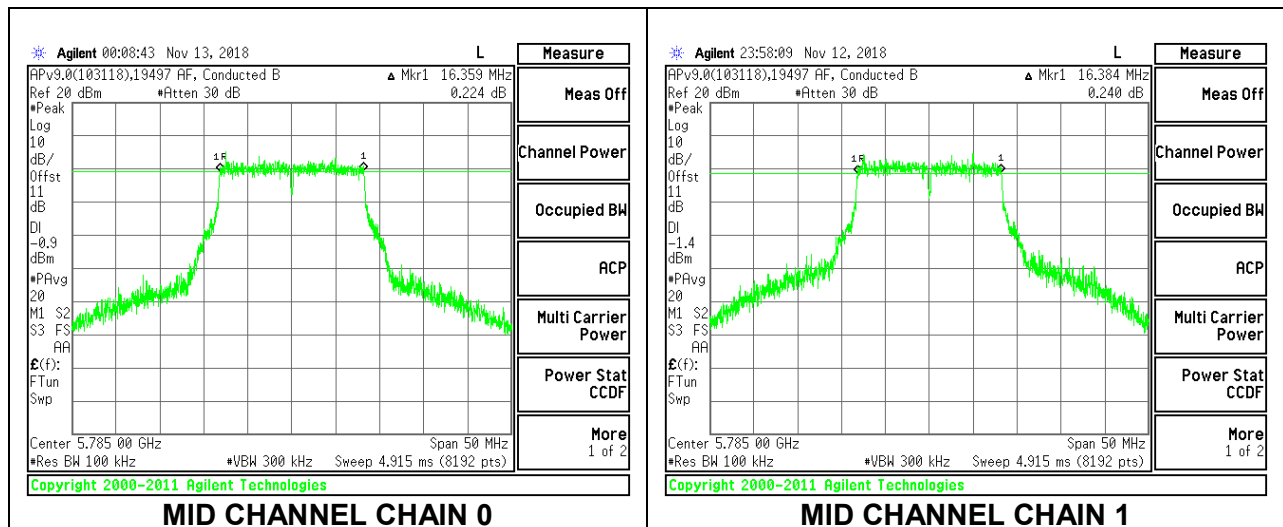

MID CHANNEL