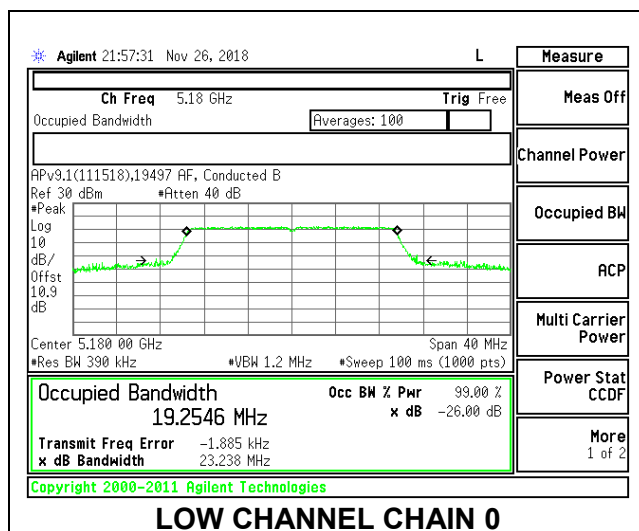

8.3.5. 802.11ax HE20 MODE IN THE 5.2 GHz BAND

2TX Antenna 1 + Antenna 2 OFDMA MODE – 242-Tones, RU Index 61

Channel	Frequency (MHz)	99% Bandwidth	
		Chain 0 (MHz)	Chain 1 (MHz)
Low	5180	19.2546	19.2655
Mid	5200	19.2766	19.2148
High	5240	19.2667	19.2952

LOW CHANNEL