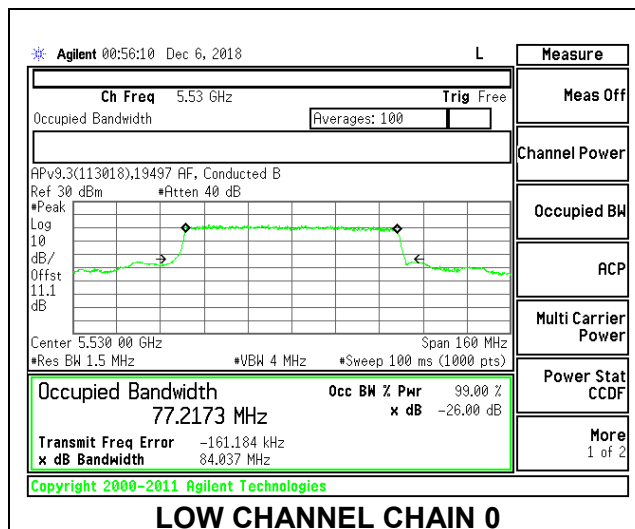

8.3.21. 802.11ax HE80 MODE IN THE 5.6 GHz BAND

2TX Antenna 1 + Antenna 2 OFDMA MODE – 996-Tones, RU Index 67

Channel	Frequency (MHz)	99% Bandwidth Chain 0 (MHz)	99% Bandwidth Chain 1 (MHz)
Low	5530	77.2173	77.2531
High	5610	77.2712	77.1323
138	5690	77.4177	77.2142

LOW CHANNEL

LOW CHANNEL CHAIN 0