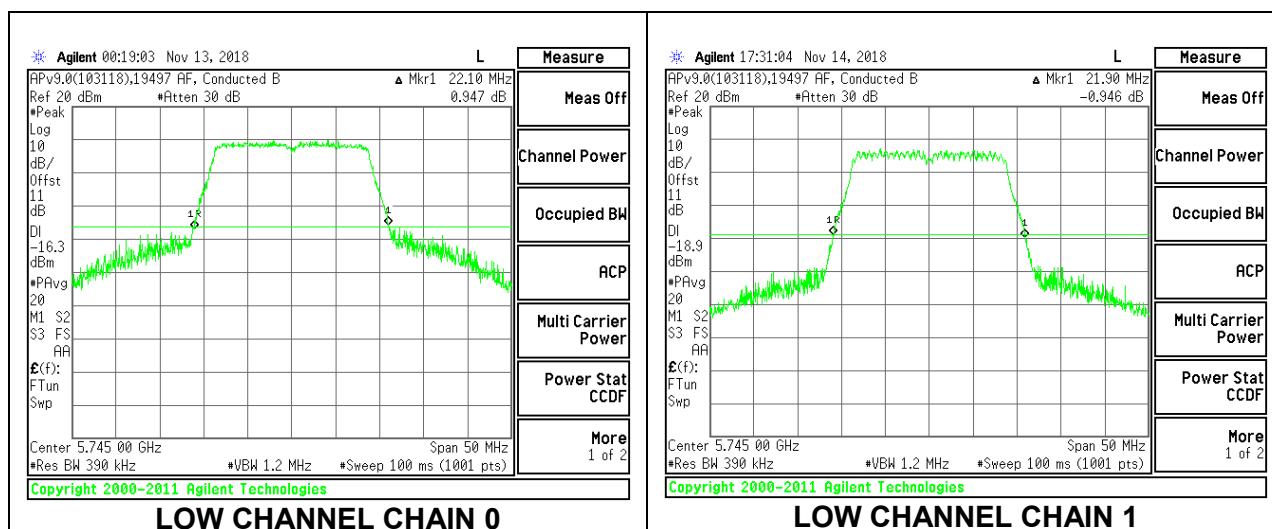

8.2.23. 802.11n HT20 MODE IN THE 5.8 GHz BAND

2TX Antenna 1 + Antenna 2 CDD MODE

Channel	Frequency (MHz)	26 dB Bandwidth Chain 0 (MHz)	26 dB Bandwidth Chain 1 (MHz)
Low	5745	22.10	21.90
Mid	5785	22.65	23.55
High	5825	22.05	21.85

LOW CHANNEL