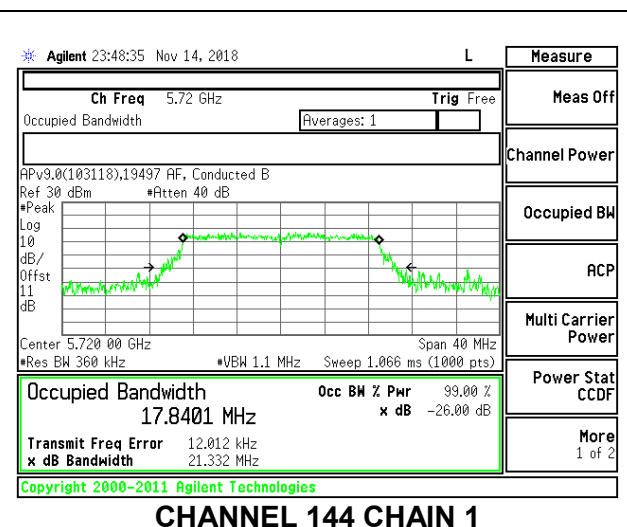

LOW CHANNEL

MID CHANNEL

HIGH CHANNEL

CHANNEL 144

8.3.17. 802.11n HT40 MODE IN THE 5.6 GHz BAND

2TX Antenna 1 + Antenna 2 CDD MODE

Channel	Frequency (MHz)	99% Bandwidth Chain 0 (MHz)	99% Bandwidth Chain 1 (MHz)
Low	5510	36.3713	36.1881
Mid	5550	36.2197	36.2054
High	5670	36.2752	36.1705
142	5710	36.4029	36.2003