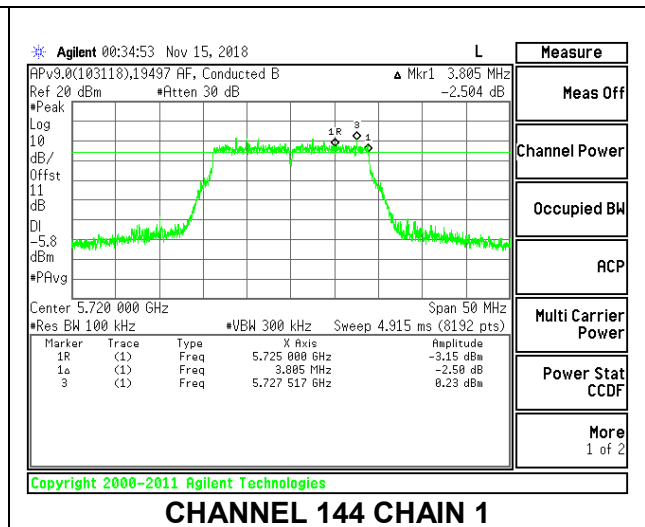

LOW CHANNEL

MID CHANNEL

HIGH CHANNEL

CHANNEL 144

8.4.3. 802.11n HT40 MODE IN THE 5.8 GHz BAND

2TX Antenna 1 + Antenna 2 CDD MODE

Channel	Frequency (MHz)	6 dB BW Chain 0 (MHz)	6 dB BW Chain 1 (MHz)	Minimum Limit (MHz)
Low	5755	35.869	36.320	0.5
High	5795	35.917	35.124	0.5
142	5710	3.148	3.160	0.5