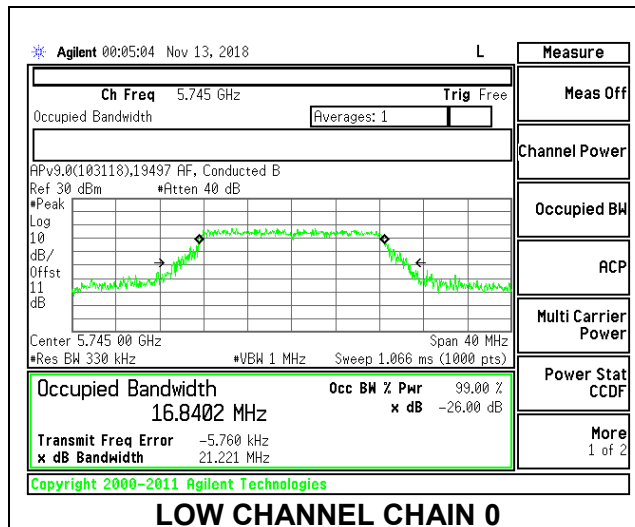

8.3.22. 802.11a MODE IN THE 5.8 GHz BAND

2TX Antenna 1 + Antenna 2 CDD MODE

Channel	Frequency (MHz)	99% Bandwidth Chain 0 (MHz)	99% Bandwidth Chain 1 (MHz)
Low	5745	16.8402	16.7359
Mid	5785	16.8133	16.7825
High	5825	16.7073	16.7043

LOW CHANNEL