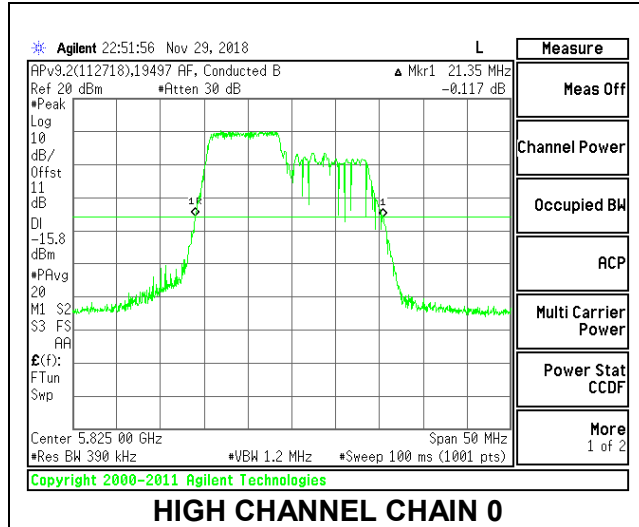

HIGH CHANNEL