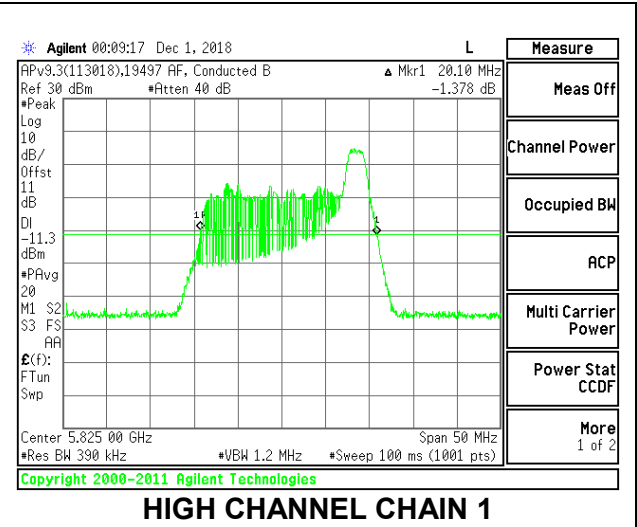

Channel	Frequency (MHz)	26 dB Bandwidth Chain 0 (MHz)	26 dB Bandwidth Chain 1 (MHz)
Low	5745	21.20	20.25
Mid	5785	21.20	20.20
High	5825	21.10	20.10

LOW CHANNEL

MID CHANNEL

HIGH CHANNEL

8.2.27. 802.11ax HE40 MODE IN THE 5.8 GHz BAND