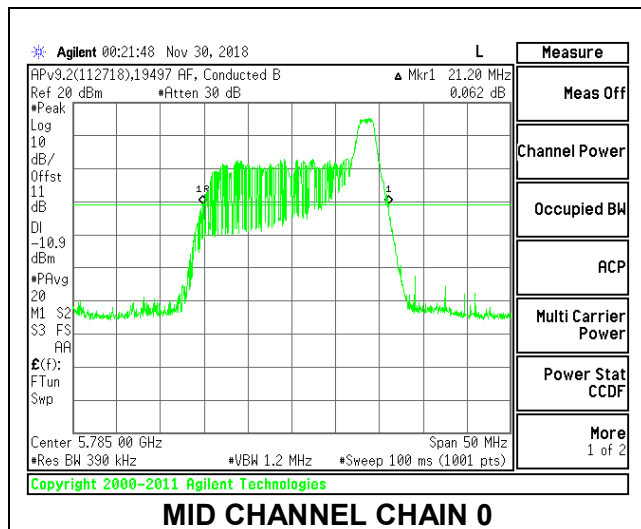

Channel	Frequency (MHz)	26 dB Bandwidth Chain 0 (MHz)	26 dB Bandwidth Chain 1 (MHz)
Low	5745	19.75	18.75
Mid	5785	19.60	18.70
High	5825	19.80	18.70

LOW CHANNEL

MID CHANNEL

HIGH CHANNEL

2TX Antenna 1 + Antenna 2 OFDMA MODE – 26-Tones, RU Index 8

Channel	Frequency (MHz)	26 dB Bandwidth Chain 0 (MHz)	26 dB Bandwidth Chain 1 (MHz)
Low	5745	21.20	20.25
Mid	5785	21.20	20.20
High	5825	21.10	20.10

LOW CHANNEL

MID CHANNEL

HIGH CHANNEL

8.2.27. 802.11ax HE40 MODE IN THE 5.8 GHz BAND