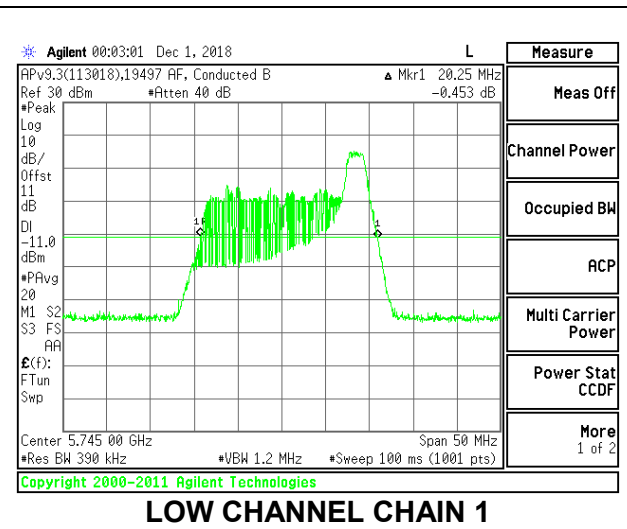

2TX Antenna 1 + Antenna 2 OFDMA MODE – 26-Tones, RU Index 8

Channel	Frequency (MHz)	26 dB Bandwidth Chain 0 (MHz)	26 dB Bandwidth Chain 1 (MHz)
Low	5745	21.20	20.25
Mid	5785	21.20	20.20
High	5825	21.10	20.10

LOW CHANNEL