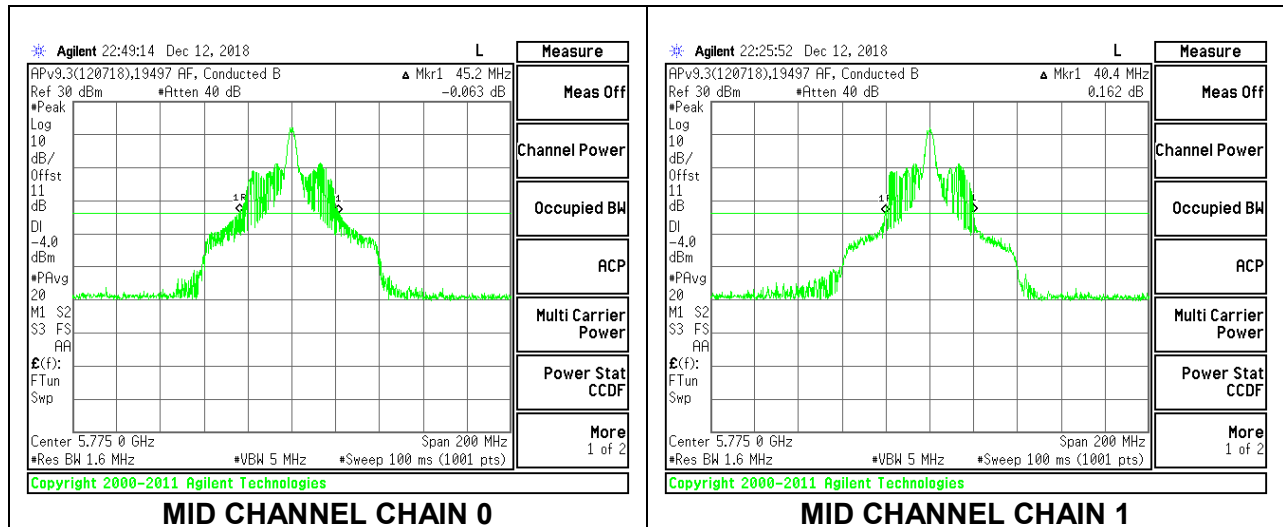

2TX Antenna 1 + Antenna 2 OFDMA MODE – 26-Tones, RU Index 18

Channel	Frequency (MHz)	26 dB Bandwidth Chain 0 (MHz)	26 dB Bandwidth Chain 1 (MHz)
Mid	5775	45.20	40.40

MID CHANNEL