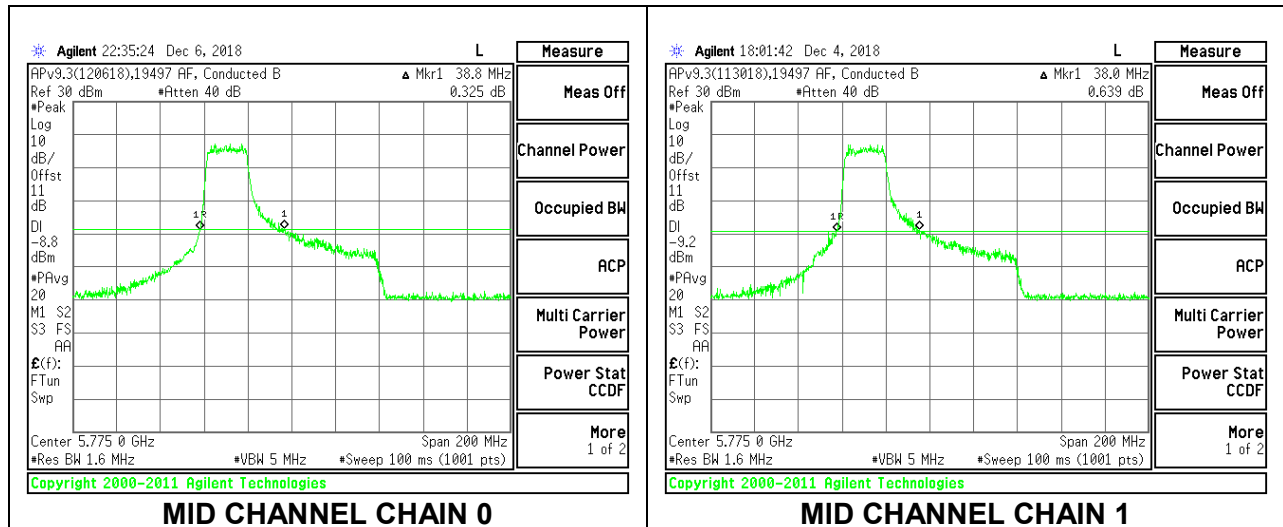

2TX Antenna 1 + Antenna 2 OFDMA MODE – 242-Tones, RU Index 61

Channel	Frequency (MHz)	26 dB Bandwidth Chain 0 (MHz)	26 dB Bandwidth Chain 1 (MHz)
Mid	5775	38.80	38.00

MID CHANNEL