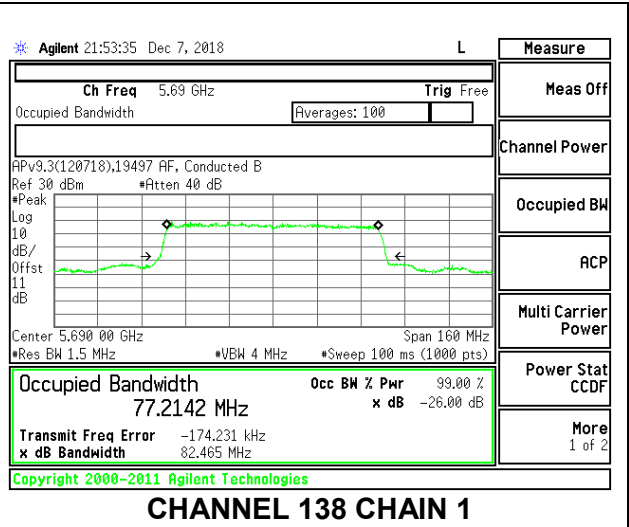

LOW CHANNEL

LOW CHANNEL CHAIN 0

LOW CHANNEL CHAIN 1

HIGH CHANNEL

HIGH CHANNEL CHAIN 0

HIGH CHANNEL CHAIN 1

CHANNEL 138

8.3.22. 802.11a MODE IN THE 5.8 GHz BAND