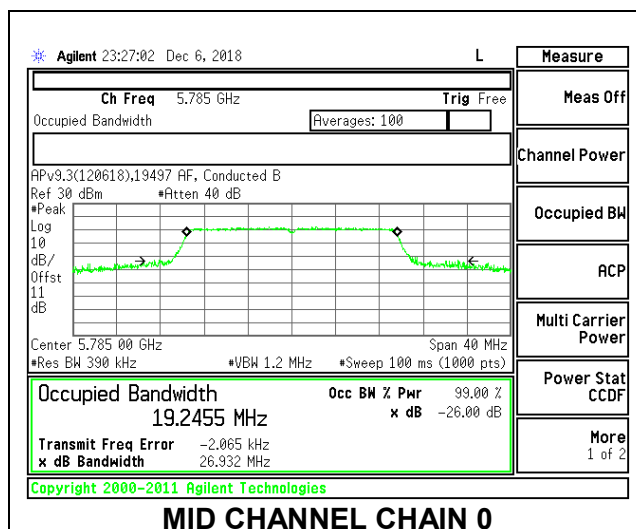

MID CHANNEL