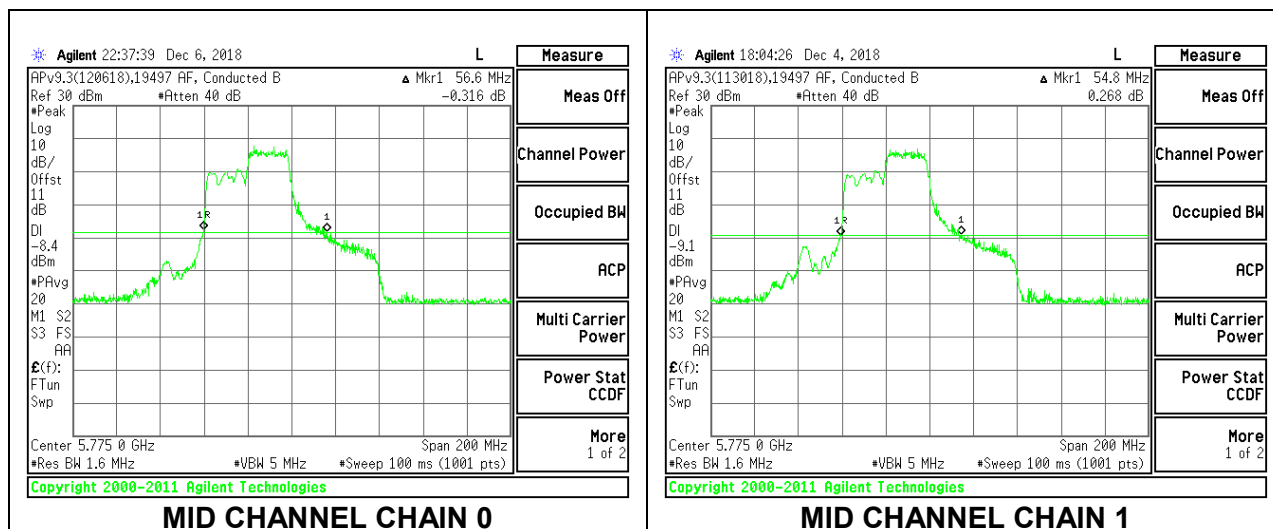

2TX Antenna 1 + Antenna 2 OFDMA MODE – 242-Tones, RU Index 62

Channel	Frequency (MHz)	26 dB Bandwidth Chain 0 (MHz)	26 dB Bandwidth Chain 1 (MHz)
Mid	5775	56.60	54.80

MID CHANNEL