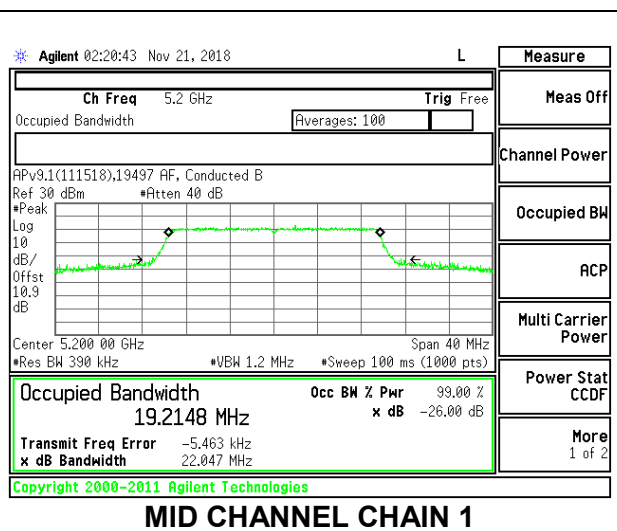

MID CHANNEL