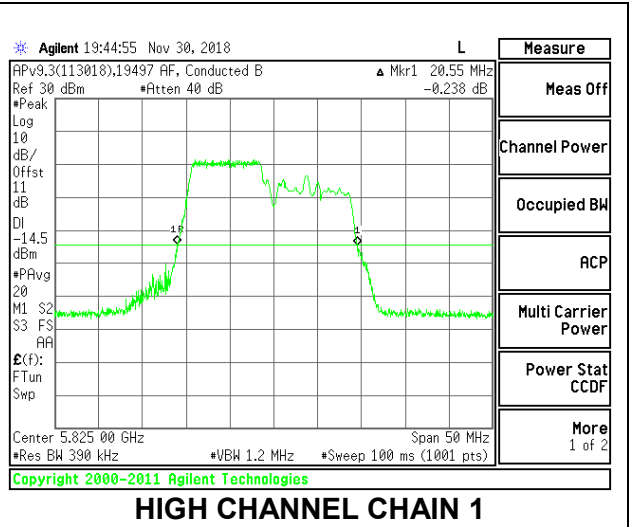

HIGH CHANNEL