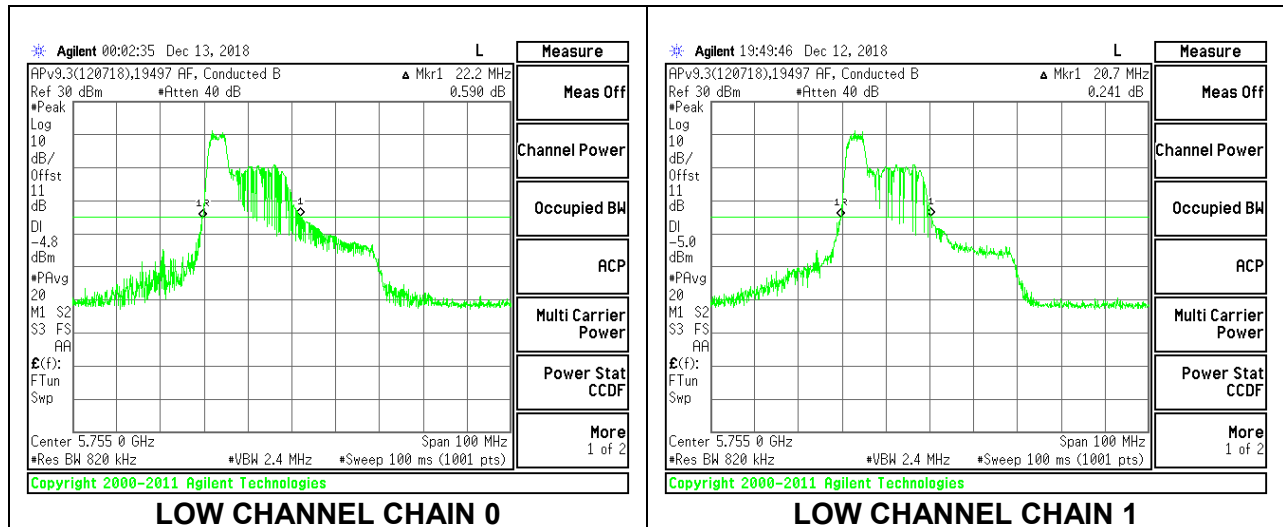

2TX Antenna 1 + Antenna 2 OFDMA MODE – 52-Tones, RU Index 37

Channel	Frequency (MHz)	26 dB Bandwidth	
		Chain 0 (MHz)	Chain 1 (MHz)
Low	5755	22.20	20.70
High	5795	23.00	20.90

LOW CHANNEL