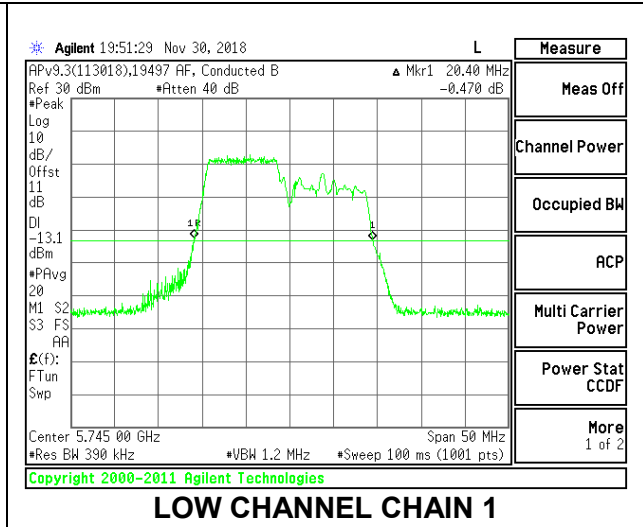

2TX Antenna 1 + Antenna 2 OFDMA MODE – 106-Tones, RU Index 53

Channel	Frequency (MHz)	26 dB Bandwidth Chain 0 (MHz)	26 dB Bandwidth Chain 1 (MHz)
Low	5745	21.45	20.40
Mid	5785	21.40	20.35
High	5825	21.35	20.55

LOW CHANNEL