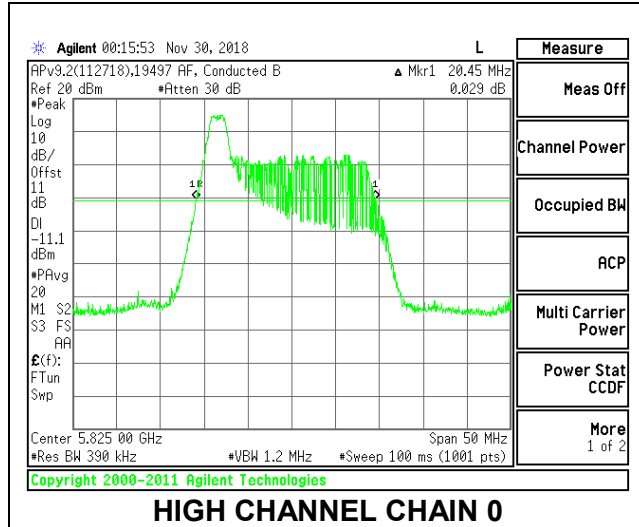

Channel	Frequency (MHz)	26 dB Bandwidth Chain 0 (MHz)	26 dB Bandwidth Chain 1 (MHz)
Low	5745	20.30	20.30
Mid	5785	20.45	20.15
High	5825	20.45	20.20

LOW CHANNEL

MID CHANNEL

HIGH CHANNEL

2TX Antenna 1 + Antenna 2 OFDMA MODE – 26-Tones, RU Index 4