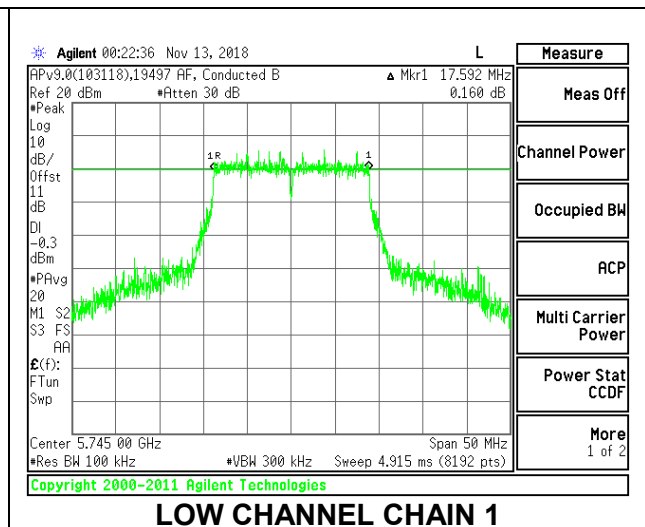

8.4.2. 802.11n HT20 MODE IN THE 5.8 GHz BAND

2TX Antenna 1 + Antenna 2 CDD MODE

Channel	Frequency (MHz)	6 dB BW Chain 0 (MHz)	6 dB BW Chain 1 (MHz)	Minimum Limit (MHz)
Low	5745	17.629	17.592	0.5
Mid	5785	17.574	17.525	0.5
High	5825	17.574	17.574	0.5
144	5720	3.866	3.805	0.5

LOW CHANNEL