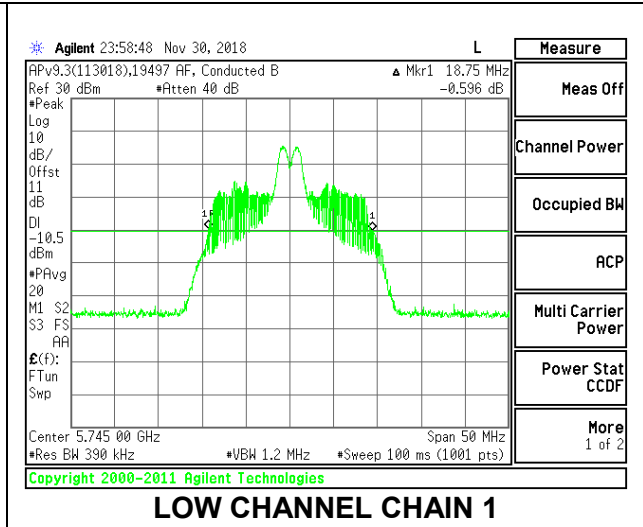

2TX Antenna 1 + Antenna 2 OFDMA MODE – 26-Tones, RU Index 4

Channel	Frequency (MHz)	26 dB Bandwidth Chain 0 (MHz)	26 dB Bandwidth Chain 1 (MHz)
Low	5745	19.75	18.75
Mid	5785	19.60	18.70
High	5825	19.80	18.70

LOW CHANNEL