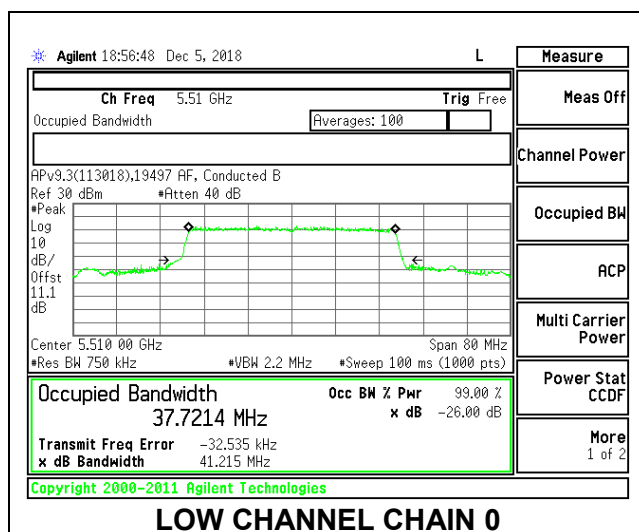

8.3.20. 802.11ax HE40 MODE IN THE 5.6 GHz BAND

2TX Antenna 1 + Antenna 2 OFDMA MODE – 484-Tones, RU Index 65

Channel	Frequency (MHz)	99% Bandwidth Chain 0 (MHz)	99% Bandwidth Chain 1 (MHz)
Low	5510	37.7214	37.7256
Mid	5550	37.7373	37.7496
High	5670	37.7306	37.7122
142	5710	37.7835	37.7760

LOW CHANNEL