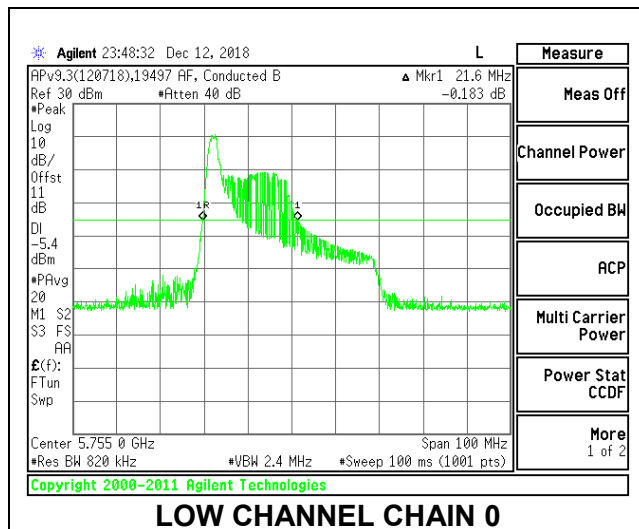

2TX Antenna 1 + Antenna 2 OFDMA MODE – 26-Tones, RU Index 0

Channel	Frequency (MHz)	26 dB Bandwidth	
		Chain 0 (MHz)	Chain 1 (MHz)
Low	5755	21.60	21.60
High	5795	21.60	21.70

LOW CHANNEL