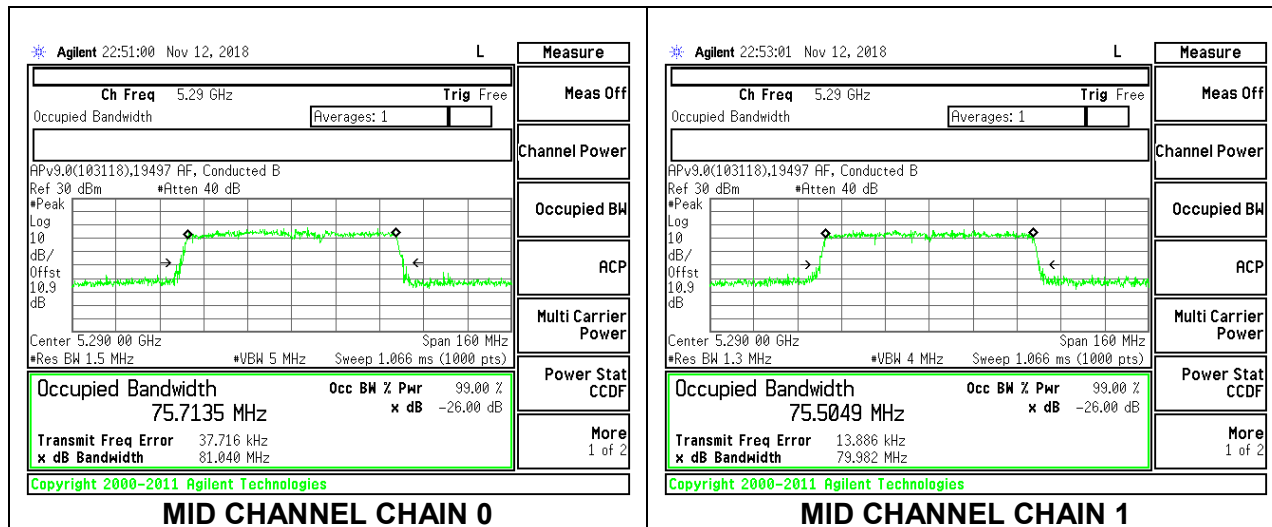

8.3.11. 802.11ac VHT80 MODE IN THE 5.3 GHz BAND

2TX Antenna 1 + Antenna 2 CDD MODE

Channel	Frequency (MHz)	99% Bandwidth Chain 0 (MHz)	99% Bandwidth Chain 1 (MHz)
Mid	5290	75.7135	75.5049

MID CHANNEL