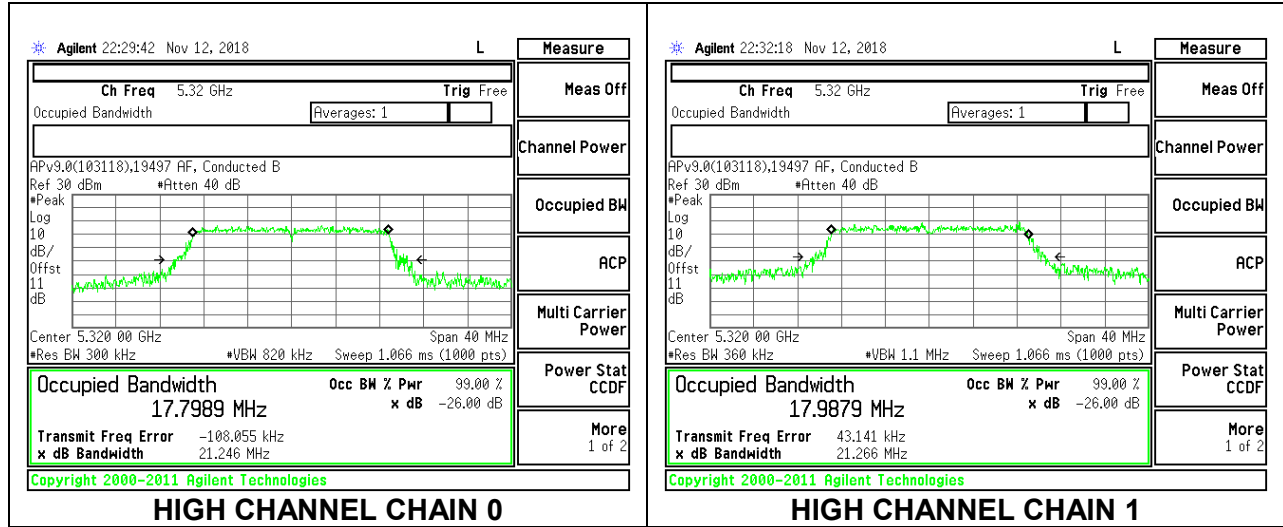

HIGH CHANNEL