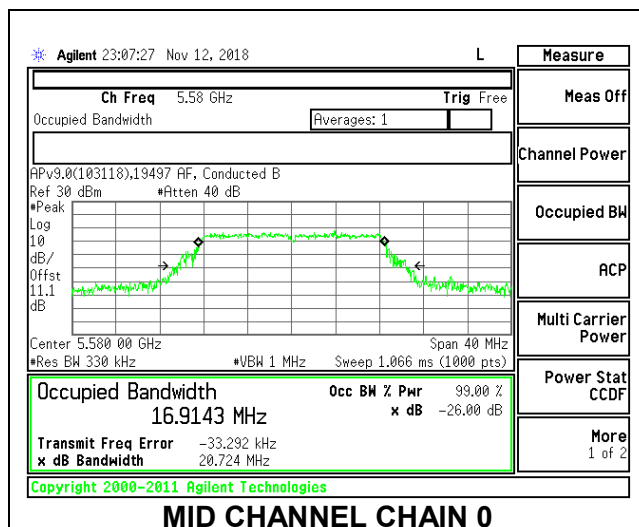

MID CHANNEL