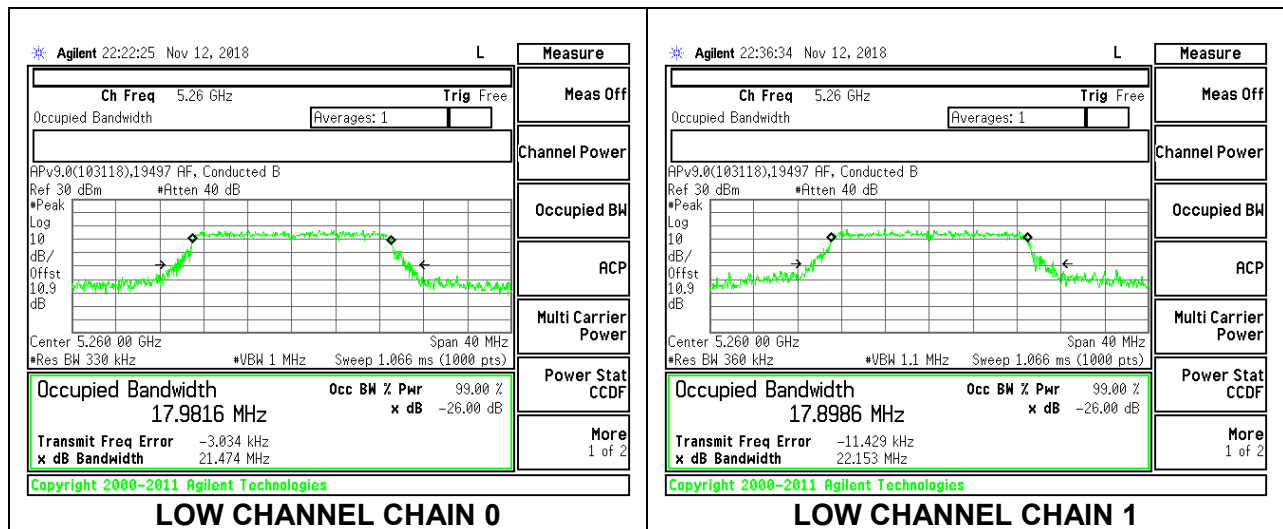

8.3.9. 802.11n HT20 MODE IN THE 5.3 GHz BAND

2TX Antenna 1 + Antenna 2 CDD MODE

Channel	Frequency (MHz)	99% Bandwidth Chain 0 (MHz)	99% Bandwidth Chain 1 (MHz)
Low	5260	17.9816	17.8986
Mid	5300	17.9459	17.8077
High	5320	17.7989	17.9879

LOW CHANNEL