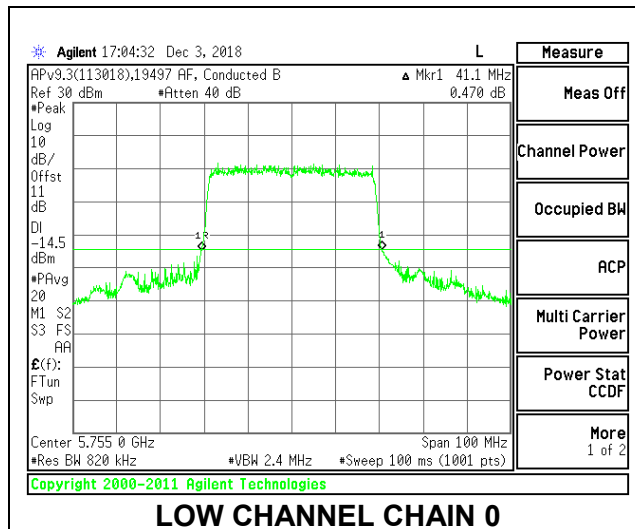

8.2.27. 802.11ax HE40 MODE IN THE 5.8 GHz BAND

2TX Antenna 1 + Antenna 2 OFDMA MODE – 484-Tones, RU Index 65

Channel	Frequency (MHz)	26 dB Bandwidth	26 dB Bandwidth
		Chain 0 (MHz)	Chain 1 (MHz)
Low	5755	41.10	45.80
High	5795	40.70	49.80

LOW CHANNEL