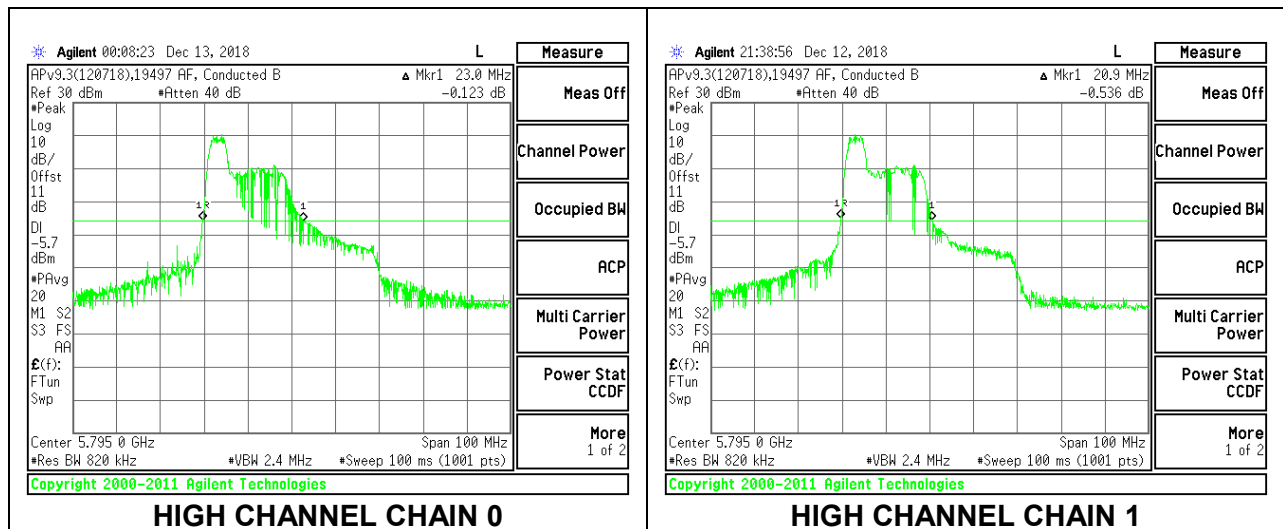

HIGH CHANNEL