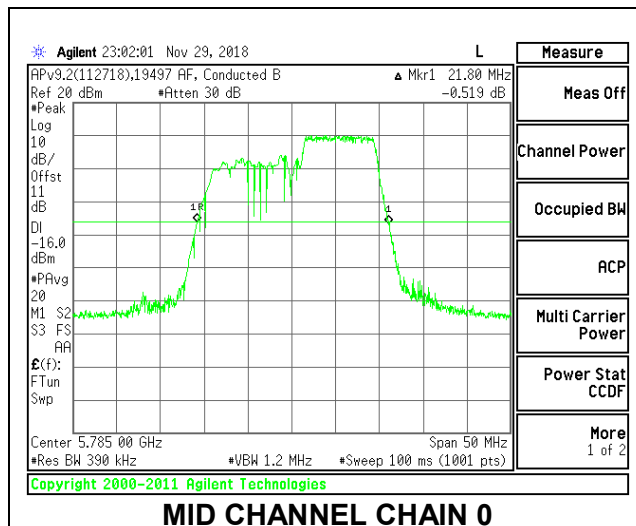

MID CHANNEL