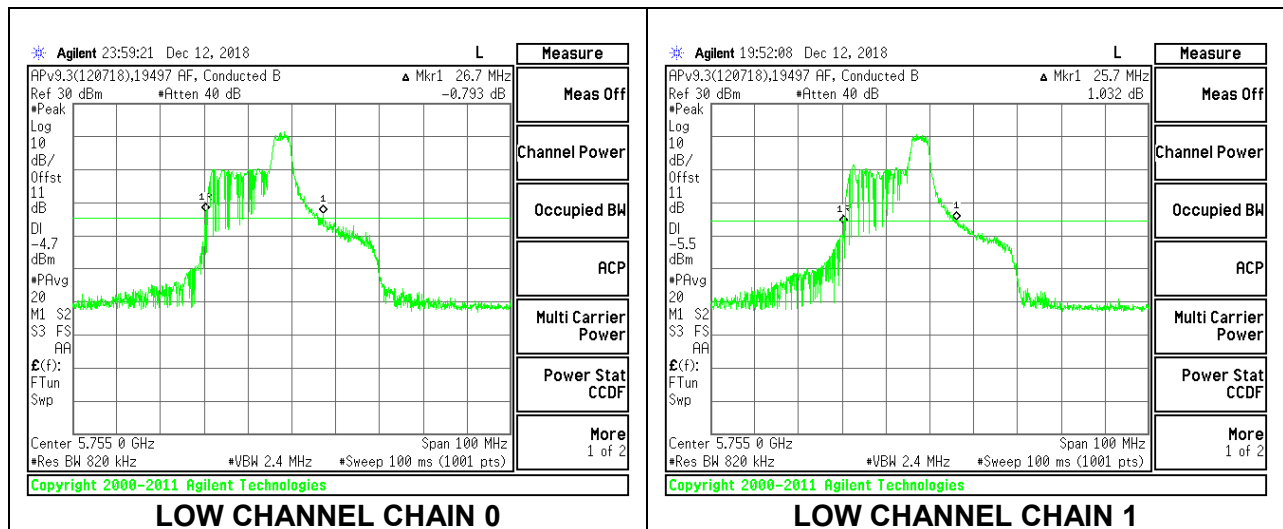

2TX Antenna 1 + Antenna 2 OFDMA MODE – 52-Tones, RU Index 40

Channel	Frequency (MHz)	26 dB Bandwidth	26 dB Bandwidth
		Chain 0 (MHz)	Chain 1 (MHz)
Low	5755	26.70	25.70
High	5795	26.00	25.80

LOW CHANNEL