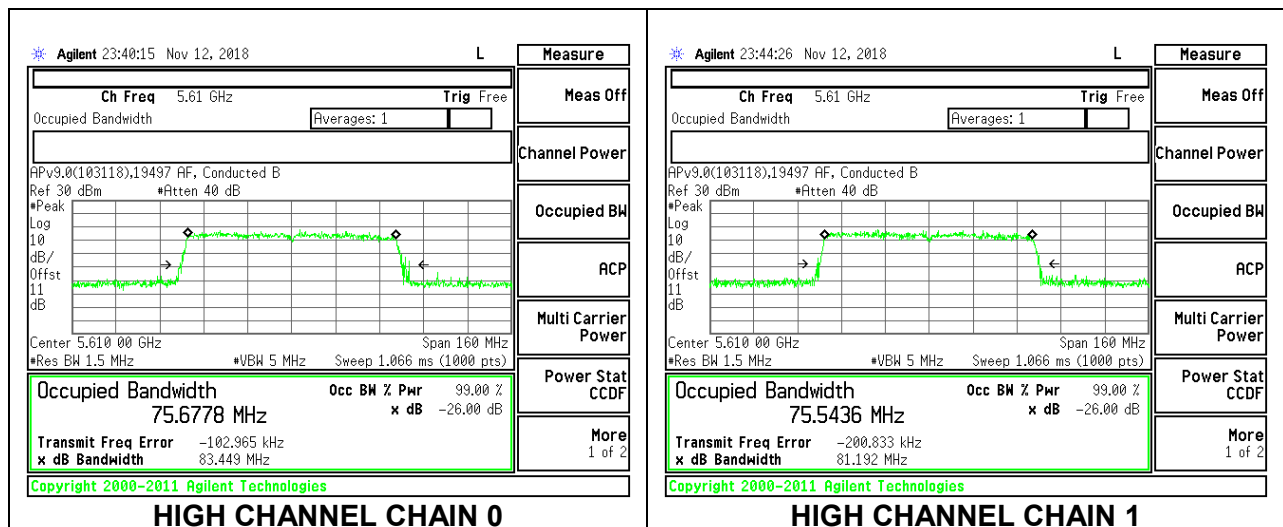

HIGH CHANNEL