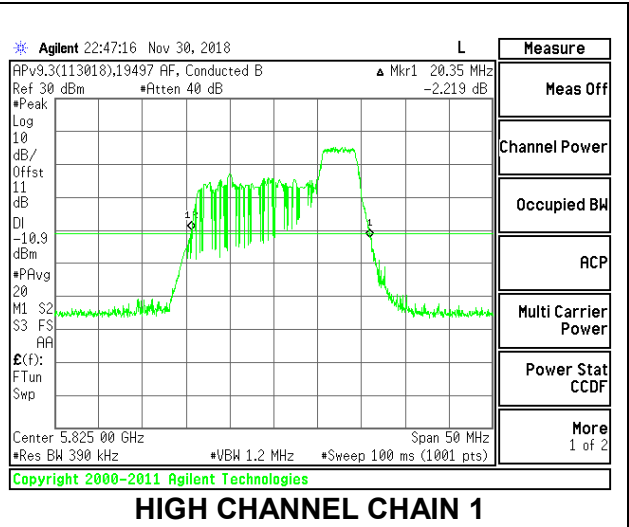

Channel	Frequency (MHz)	26 dB Bandwidth Chain 0 (MHz)	26 dB Bandwidth Chain 1 (MHz)
Low	5745	20.40	20.35
Mid	5785	20.40	20.25
High	5825	21.45	20.35

LOW CHANNEL

MID CHANNEL

HIGH CHANNEL

2TX Antenna 1 + Antenna 2 OFDMA MODE – 26-Tones, RU Index 0