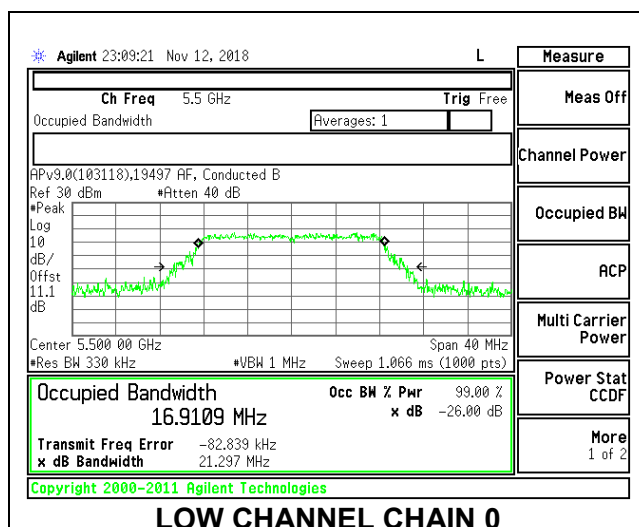

8.3.15. 802.11a MODE IN THE 5.6 GHz BAND

2TX Antenna 1 + Antenna 2 CDD MODE

Channel	Frequency (MHz)	99% Bandwidth Chain 0 (MHz)	99% Bandwidth Chain 1 (MHz)
Low	5500	16.9109	16.7596
Mid	5580	16.9143	16.7947
High	5700	16.7902	16.7587
144	5720	16.7825	16.9181

LOW CHANNEL