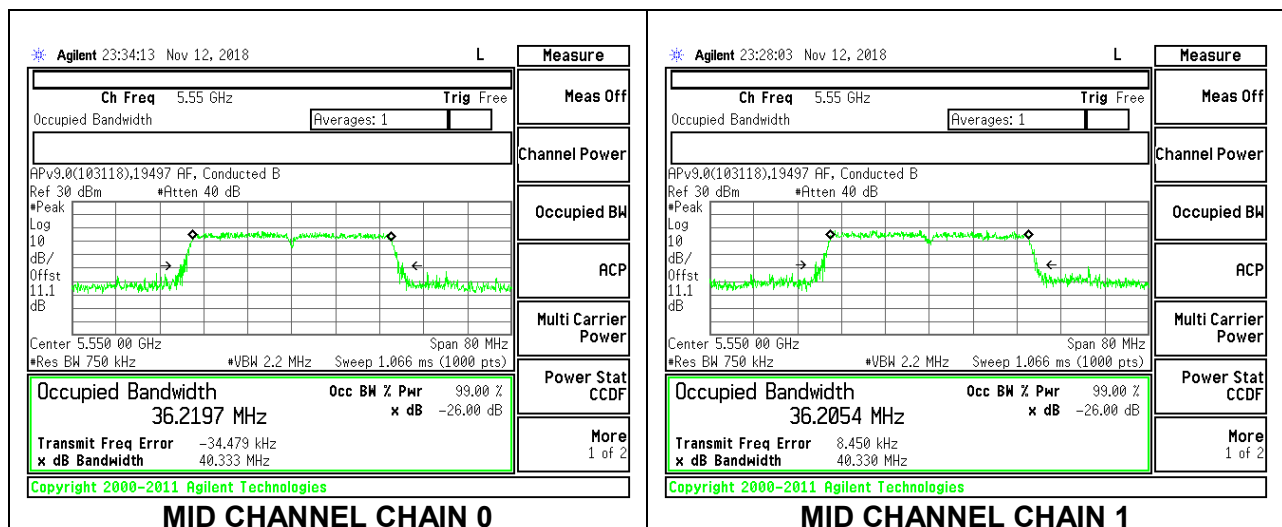

MID CHANNEL