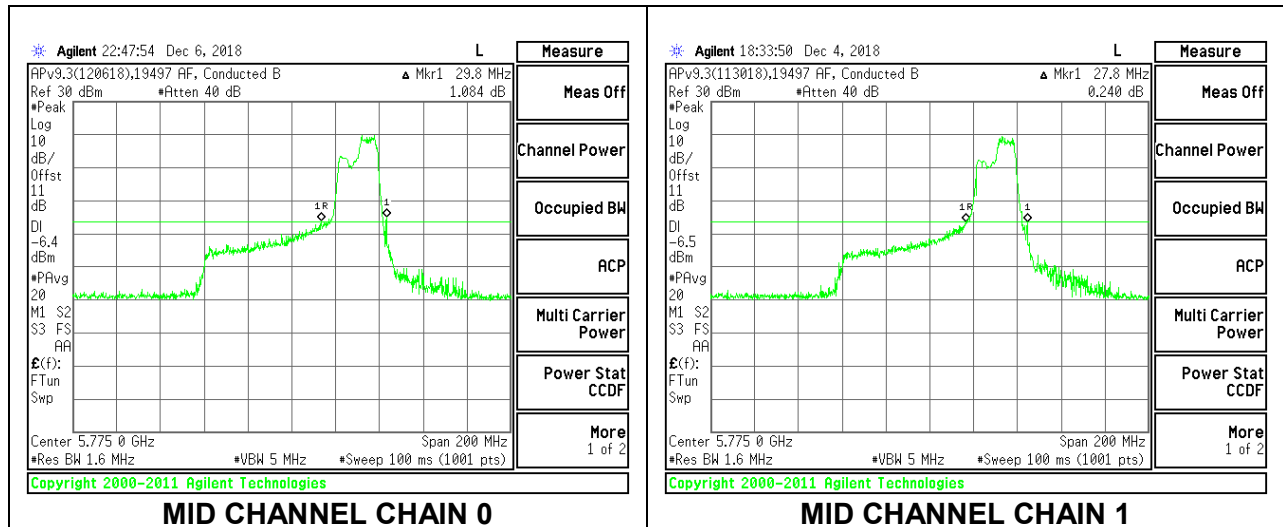

2TX Antenna 1 + Antenna 2 OFDMA MODE – 106-Tones, RU Index 60

Channel	Frequency (MHz)	26 dB Bandwidth Chain 0 (MHz)	26 dB Bandwidth Chain 1 (MHz)
Mid	5775	29.80	27.80

MID CHANNEL