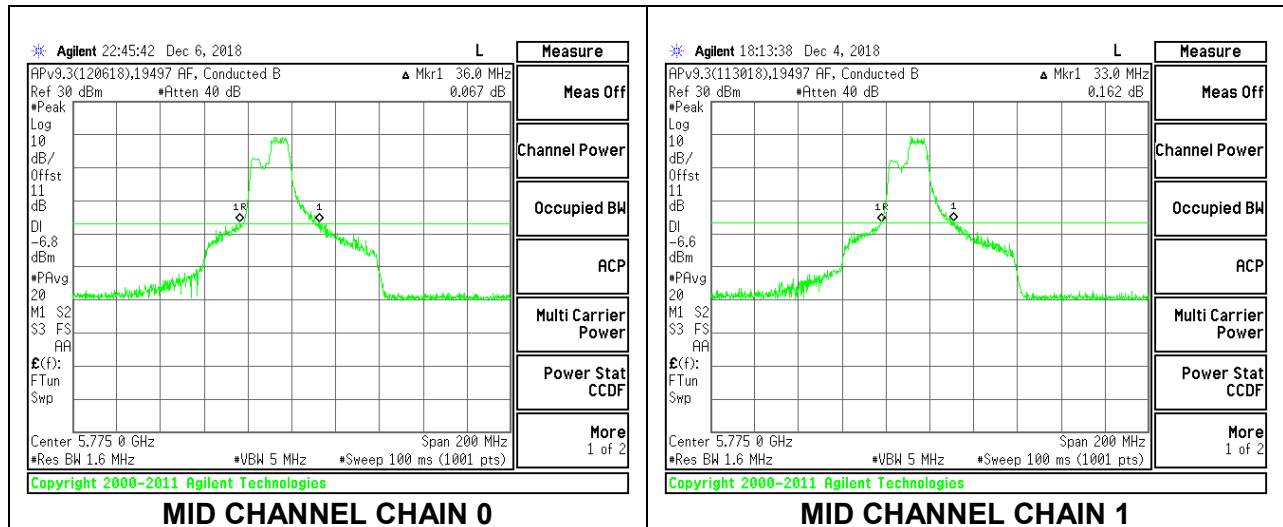

2TX Antenna 1 + Antenna 2 OFDMA MODE – 106-Tones, RU Index 56

Channel	Frequency (MHz)	26 dB Bandwidth Chain 0 (MHz)	26 dB Bandwidth Chain 1 (MHz)
Mid	5775	36.00	33.00

MID CHANNEL