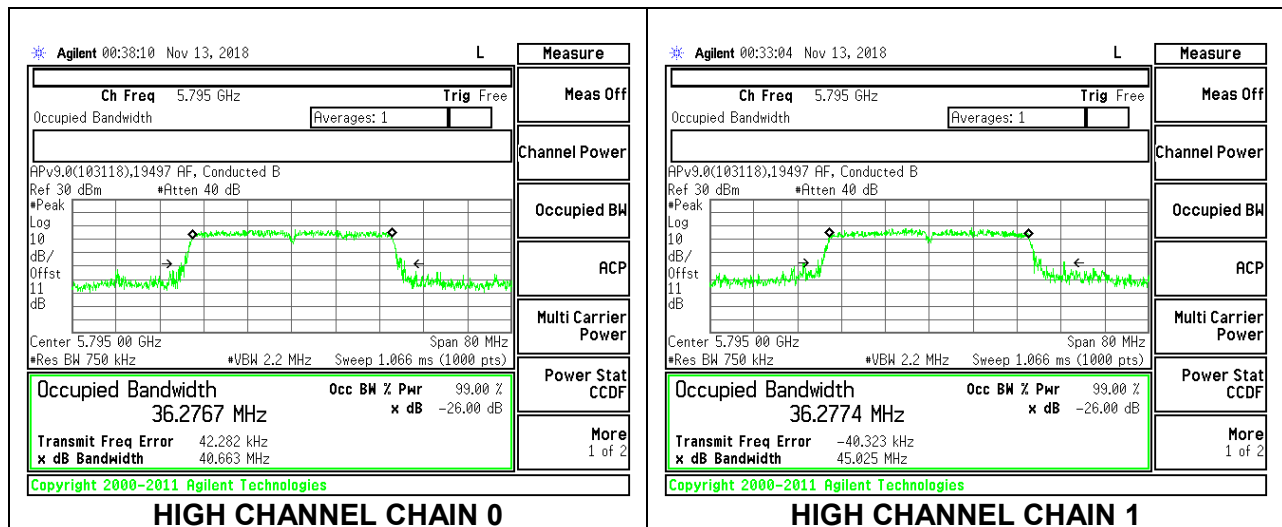

HIGH CHANNEL