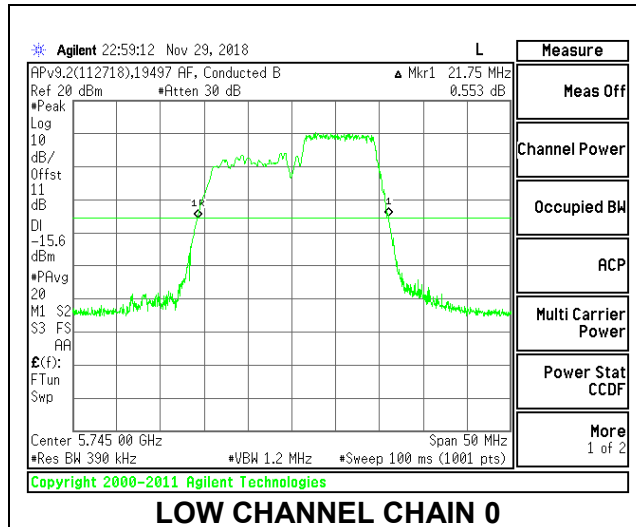

2TX Antenna 1 + Antenna 2 OFDMA MODE – 106-Tones, RU Index 54

Channel	Frequency (MHz)	26 dB Bandwidth Chain 0 (MHz)	26 dB Bandwidth Chain 1 (MHz)
Low	5745	21.75	20.70
Mid	5785	21.80	20.75
High	5825	21.75	20.70

LOW CHANNEL