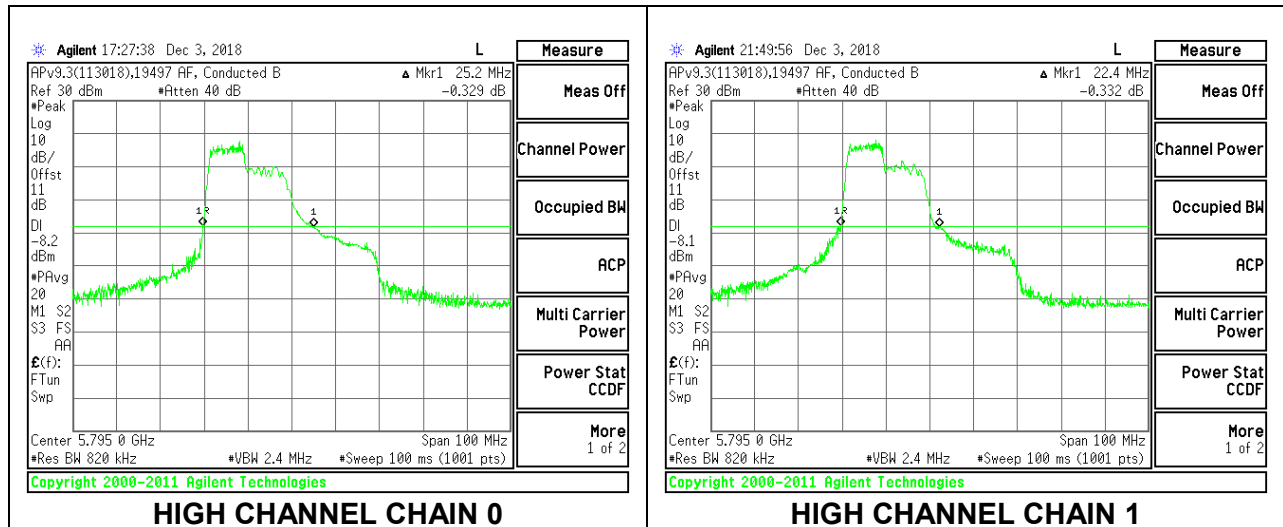

HIGH CHANNEL