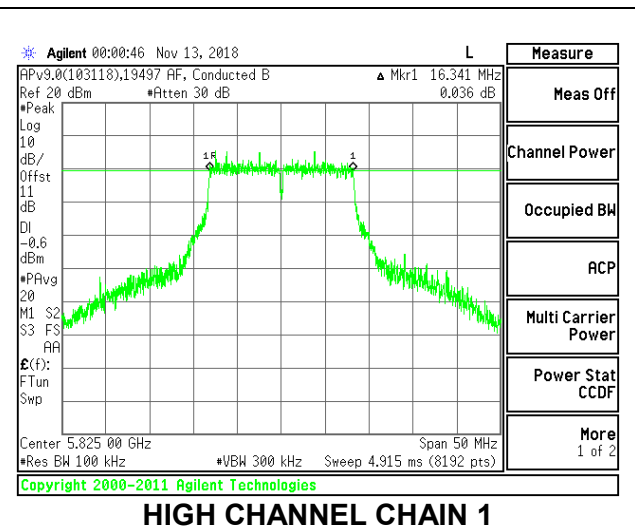

HIGH CHANNEL