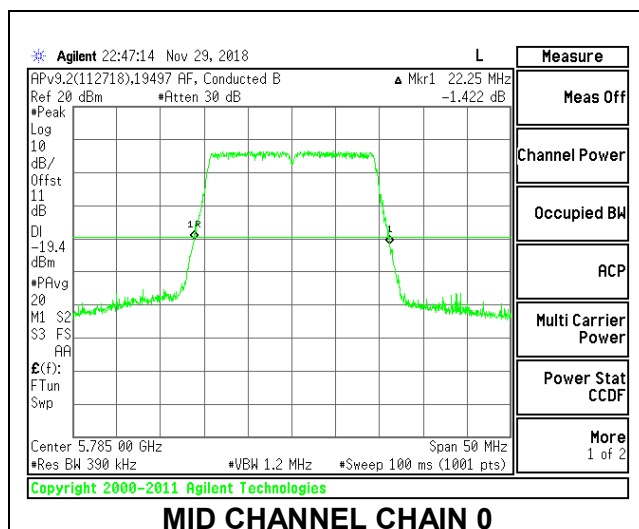

MID CHANNEL