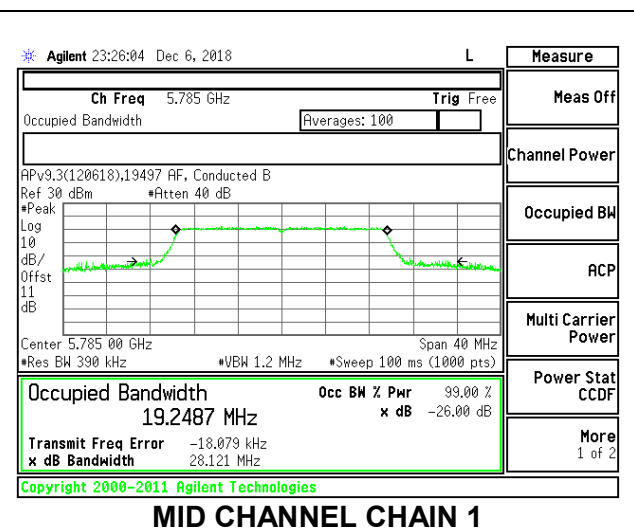

MID CHANNEL