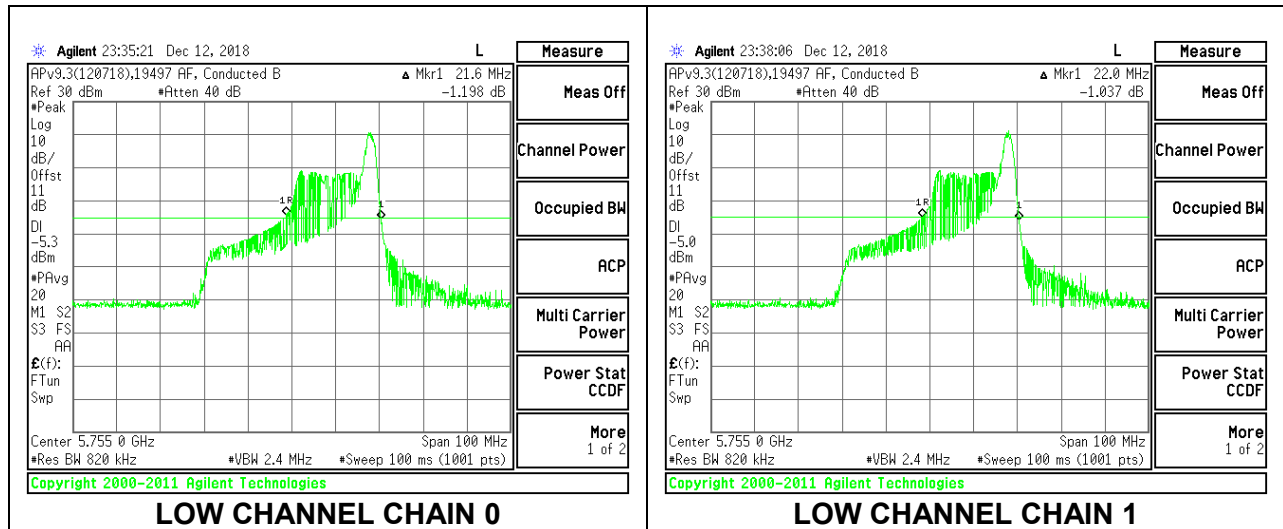

2TX Antenna 1 + Antenna 2 OFDMA MODE – 26-Tones, RU Index 17

Channel	Frequency (MHz)	26 dB Bandwidth	
		Chain 0 (MHz)	Chain 1 (MHz)
Low	5755	21.60	22.00
High	5795	22.20	22.60

LOW CHANNEL