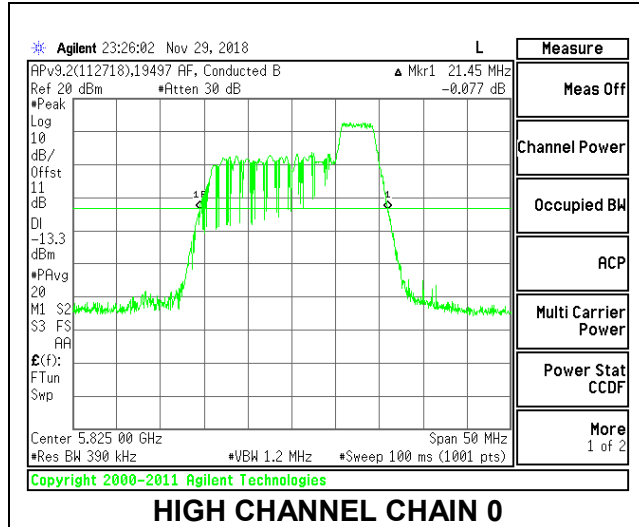

Channel	Frequency (MHz)	26 dB Bandwidth Chain 0 (MHz)	26 dB Bandwidth Chain 1 (MHz)
Low	5745	20.40	20.35
Mid	5785	20.40	20.25
High	5825	21.45	20.35

LOW CHANNEL

MID CHANNEL

HIGH CHANNEL

2TX Antenna 1 + Antenna 2 OFDMA MODE – 26-Tones, RU Index 0