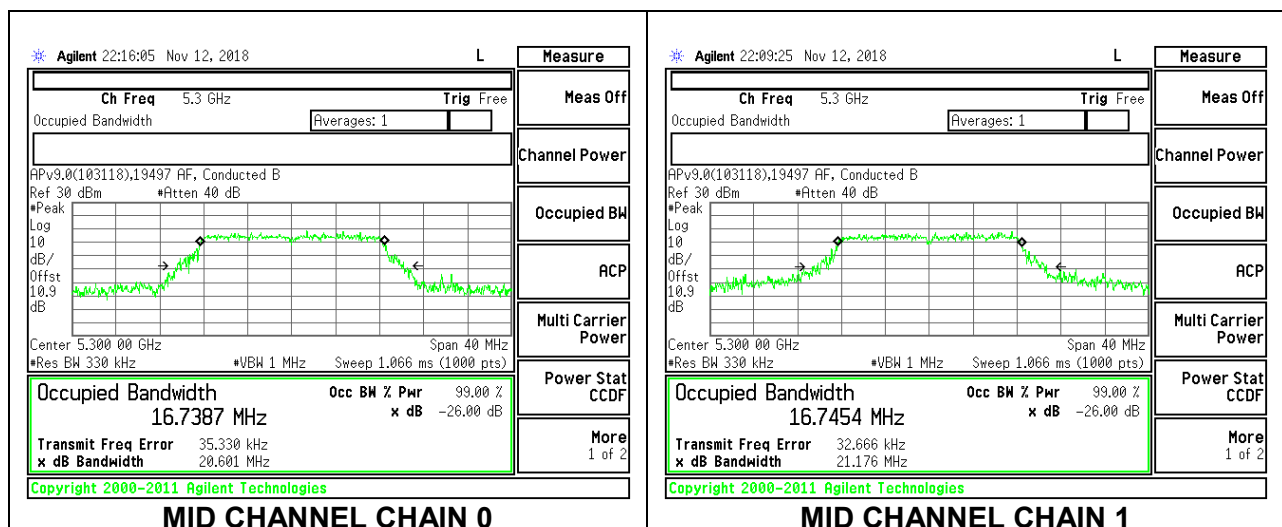

MID CHANNEL