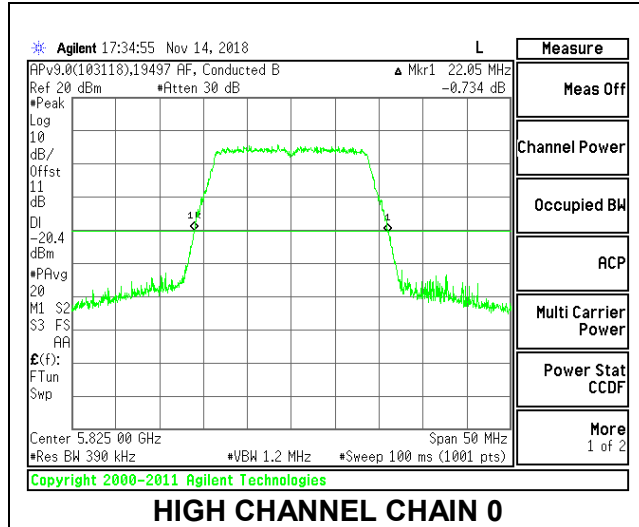

HIGH CHANNEL