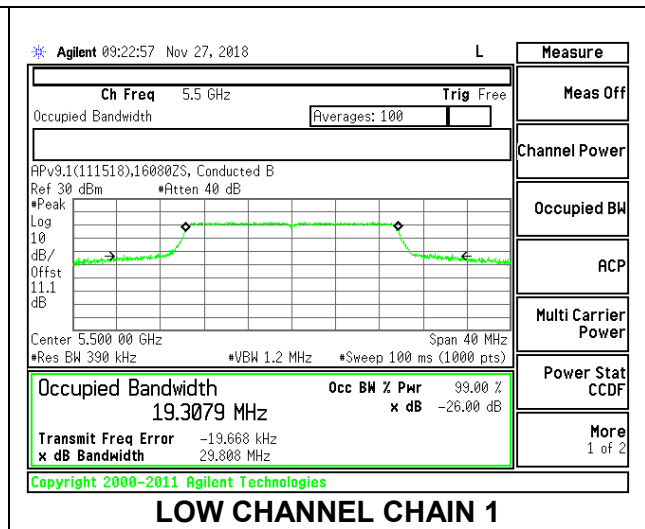

8.3.19. 802.11ax HE20 MODE IN THE 5.6 GHz BAND

2TX Antenna 1 + Antenna 2 OFDMA MODE – 242-Tones, RU Index 61

Channel	Frequency (MHz)	99% Bandwidth Chain 0 (MHz)	99% Bandwidth Chain 1 (MHz)
Low	5500	19.2189	19.3079
Mid	5580	19.2348	19.2880
High	5700	19.2692	19.2988
144	5720	19.4155	19.3242

LOW CHANNEL