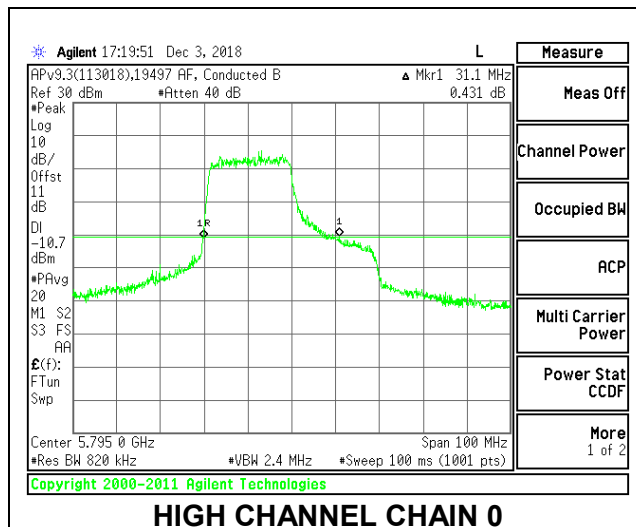

HIGH CHANNEL