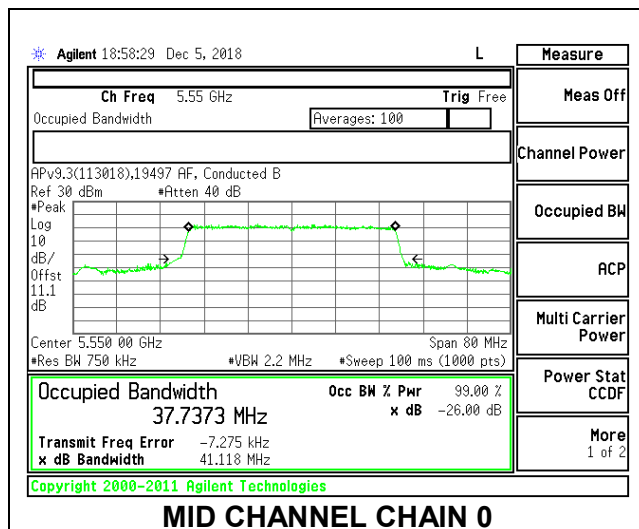

MID CHANNEL