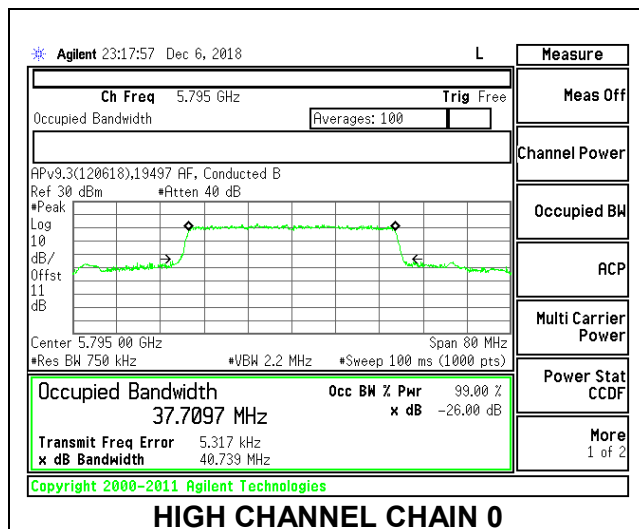

HIGH CHANNEL