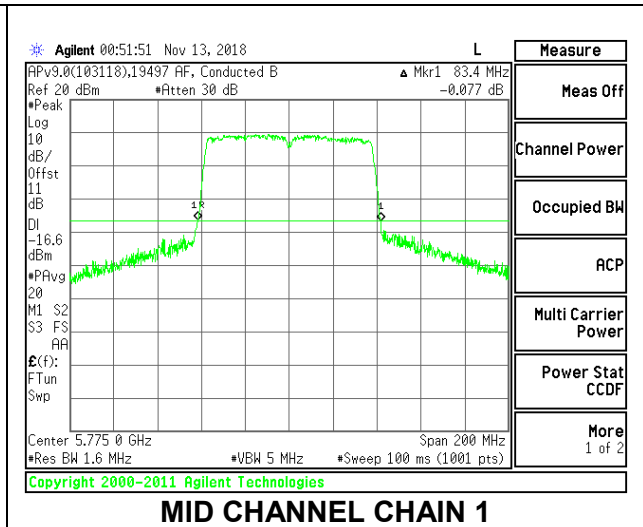

8.2.25. 802.11ac VHT80 MODE IN THE 5.8 GHz BAND

2TX Antenna 1 + Antenna 2 CDD MODE

Channel	Frequency (MHz)	26 dB Bandwidth Chain 0 (MHz)	26 dB Bandwidth Chain 1 (MHz)
Mid	5775	86.00	83.40

MID CHANNEL