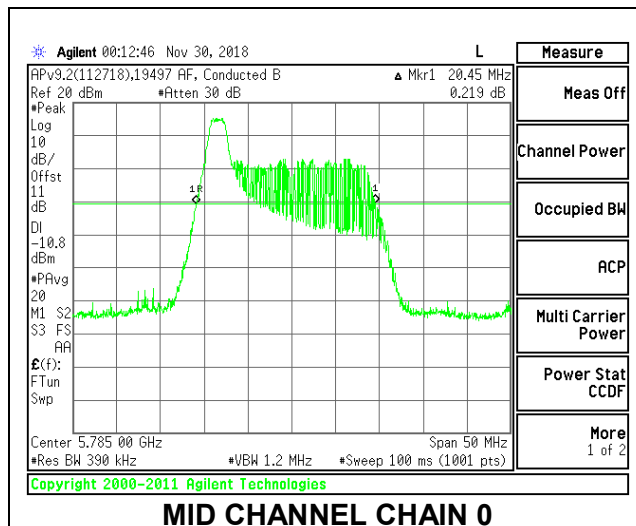

MID CHANNEL