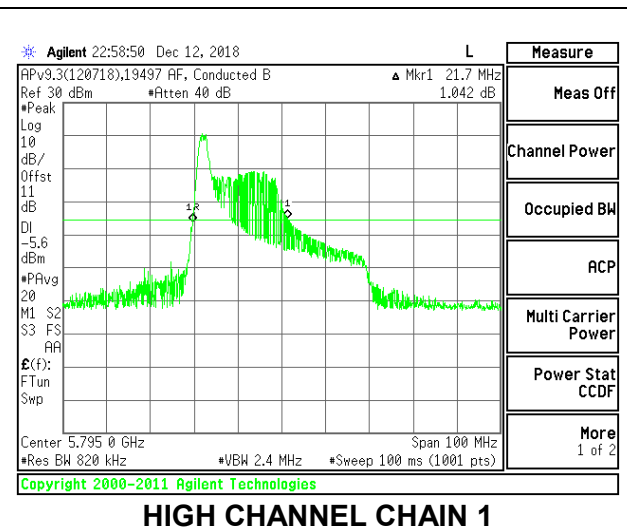

HIGH CHANNEL