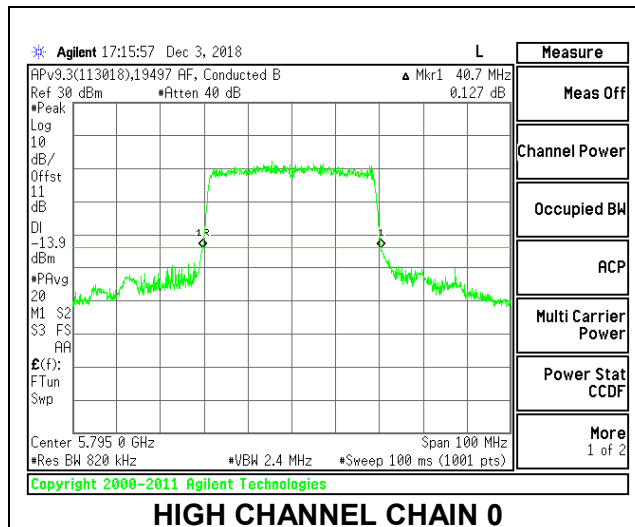

HIGH CHANNEL