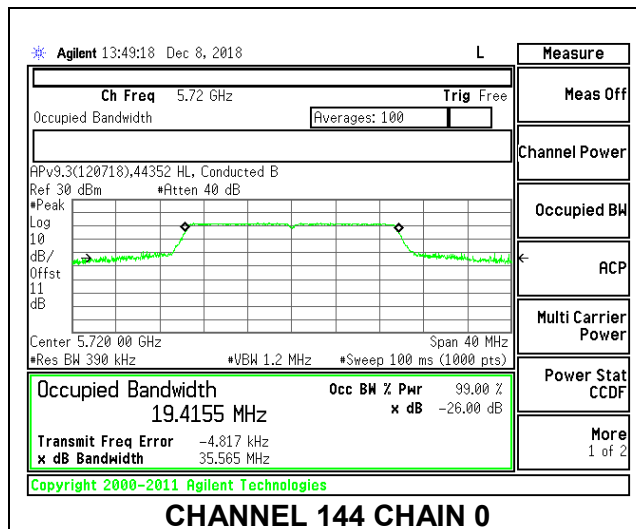

LOW CHANNEL

MID CHANNEL

HIGH CHANNEL

CHANNEL 144

8.3.20. 802.11ax HE40 MODE IN THE 5.6 GHz BAND

2TX Antenna 1 + Antenna 2 OFDMA MODE – 484-Tones, RU Index 65

Channel	Frequency (MHz)	99% Bandwidth Chain 0 (MHz)	99% Bandwidth Chain 1 (MHz)
Low	5510	37.7214	37.7256
Mid	5550	37.7373	37.7496
High	5670	37.7306	37.7122
142	5710	37.7835	37.7760