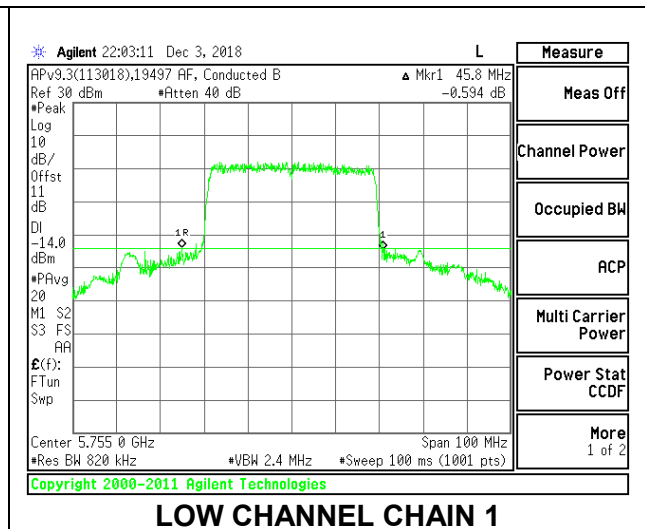

8.2.27. 802.11ax HE40 MODE IN THE 5.8 GHz BAND

2TX Antenna 1 + Antenna 2 OFDMA MODE – 484-Tones, RU Index 65

Channel	Frequency (MHz)	26 dB Bandwidth	26 dB Bandwidth
		Chain 0 (MHz)	Chain 1 (MHz)
Low	5755	41.10	45.80
High	5795	40.70	49.80

LOW CHANNEL