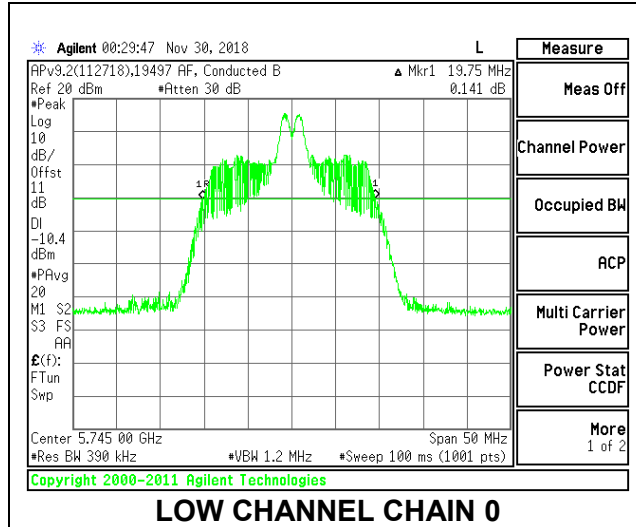

2TX Antenna 1 + Antenna 2 OFDMA MODE – 26-Tones, RU Index 4

Channel	Frequency (MHz)	26 dB Bandwidth Chain 0 (MHz)	26 dB Bandwidth Chain 1 (MHz)
Low	5745	19.75	18.75
Mid	5785	19.60	18.70
High	5825	19.80	18.70

LOW CHANNEL