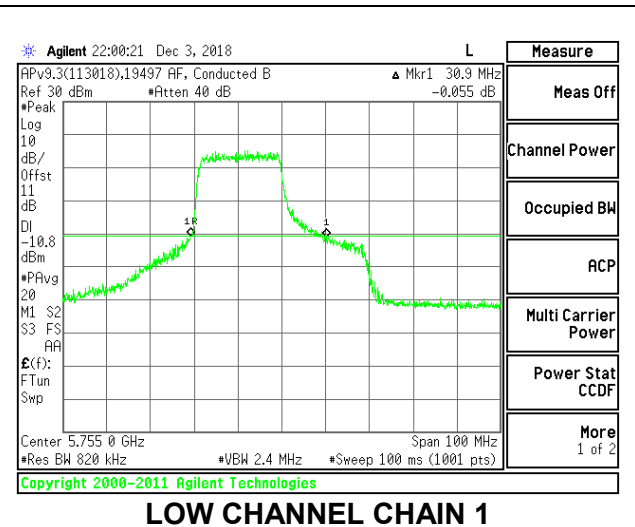

2TX Antenna 1 + Antenna 2 OFDMA MODE – 242-Tones, RU Index 61

Channel	Frequency (MHz)	26 dB Bandwidth Chain 0 (MHz)	26 dB Bandwidth Chain 1 (MHz)
Low	5755	30.60	30.90
High	5795	31.10	31.40

LOW CHANNEL