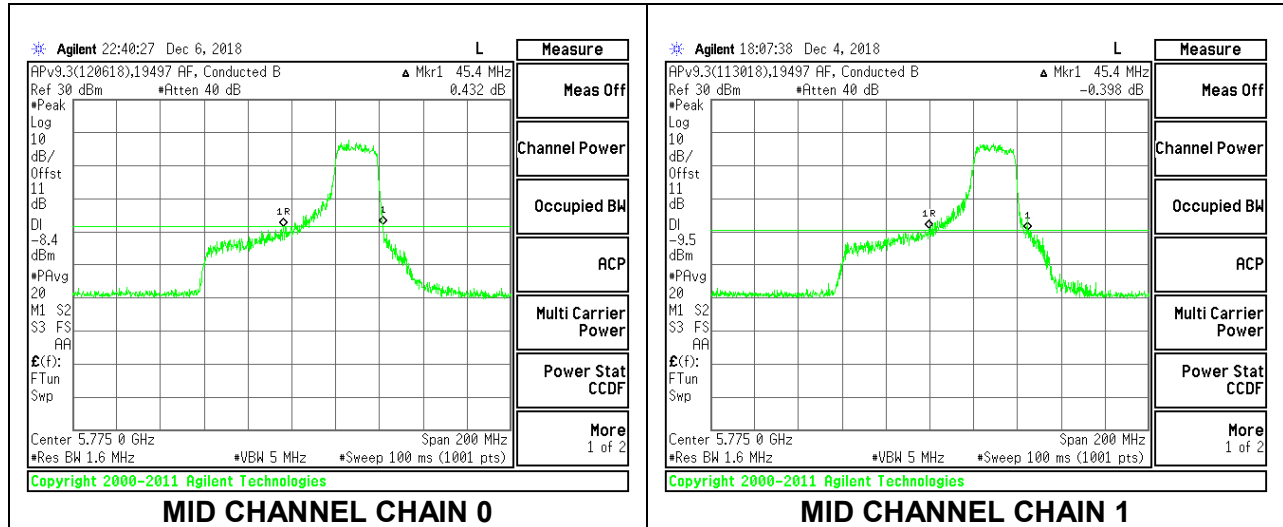

2TX Antenna 1 + Antenna 2 OFDMA MODE – 242-Tones, RU Index 64

Channel	Frequency (MHz)	26 dB Bandwidth Chain 0 (MHz)	26 dB Bandwidth Chain 1 (MHz)
Mid	5775	45.40	45.40

MID CHANNEL