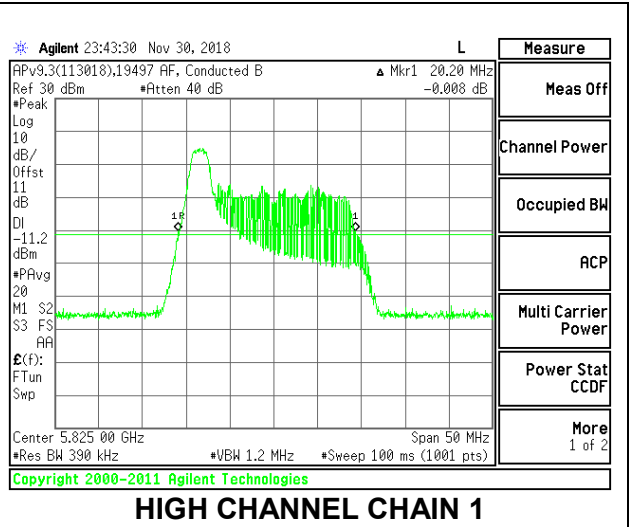

Channel	Frequency (MHz)	26 dB Bandwidth Chain 0 (MHz)	26 dB Bandwidth Chain 1 (MHz)
Low	5745	20.30	20.30
Mid	5785	20.45	20.15
High	5825	20.45	20.20

LOW CHANNEL

MID CHANNEL

HIGH CHANNEL

2TX Antenna 1 + Antenna 2 OFDMA MODE – 26-Tones, RU Index 4