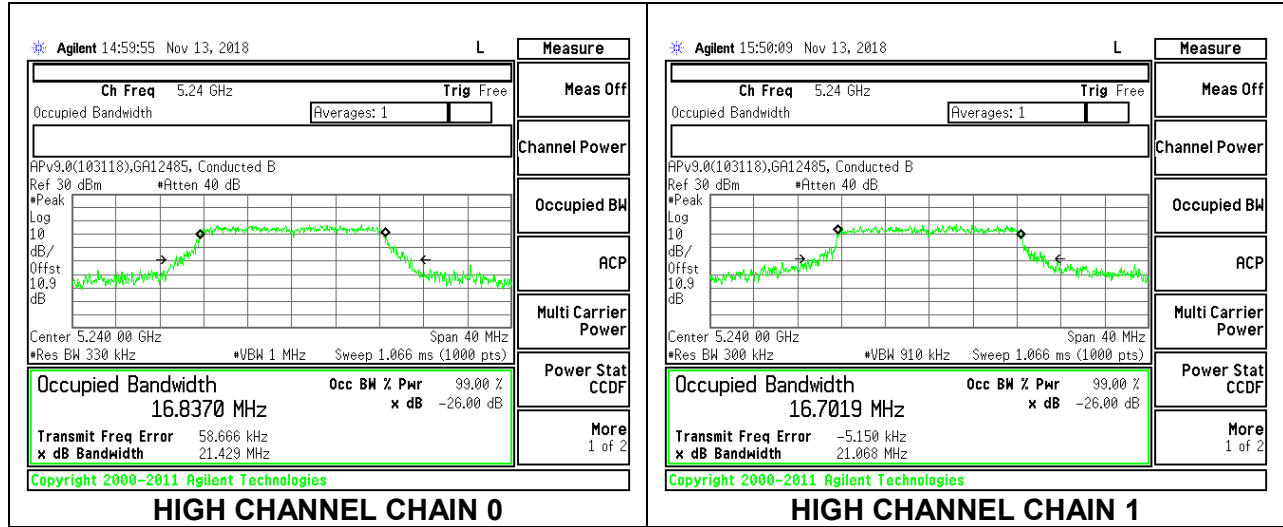

HIGH CHANNEL