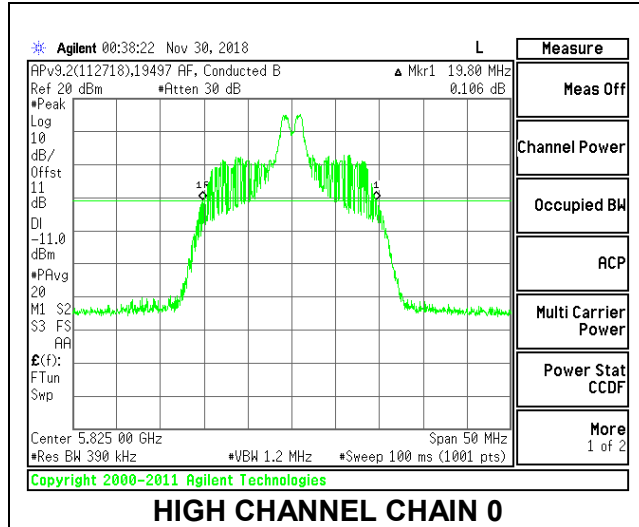

Channel	Frequency (MHz)	26 dB Bandwidth Chain 0 (MHz)	26 dB Bandwidth Chain 1 (MHz)
Low	5745	19.75	18.75
Mid	5785	19.60	18.70
High	5825	19.80	18.70

LOW CHANNEL

MID CHANNEL

HIGH CHANNEL

2TX Antenna 1 + Antenna 2 OFDMA MODE – 26-Tones, RU Index 8