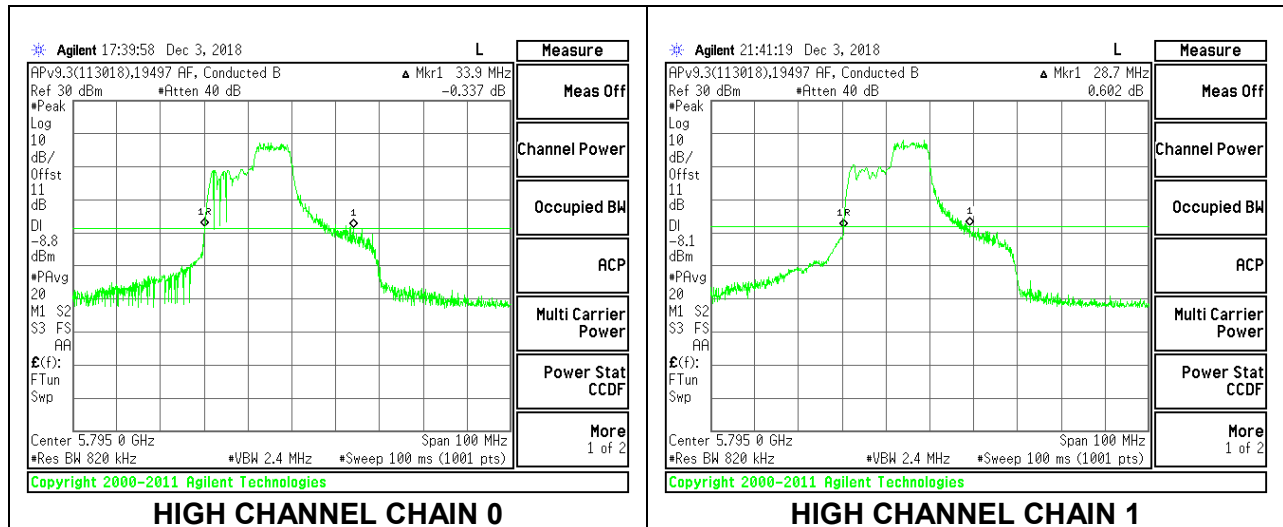

HIGH CHANNEL